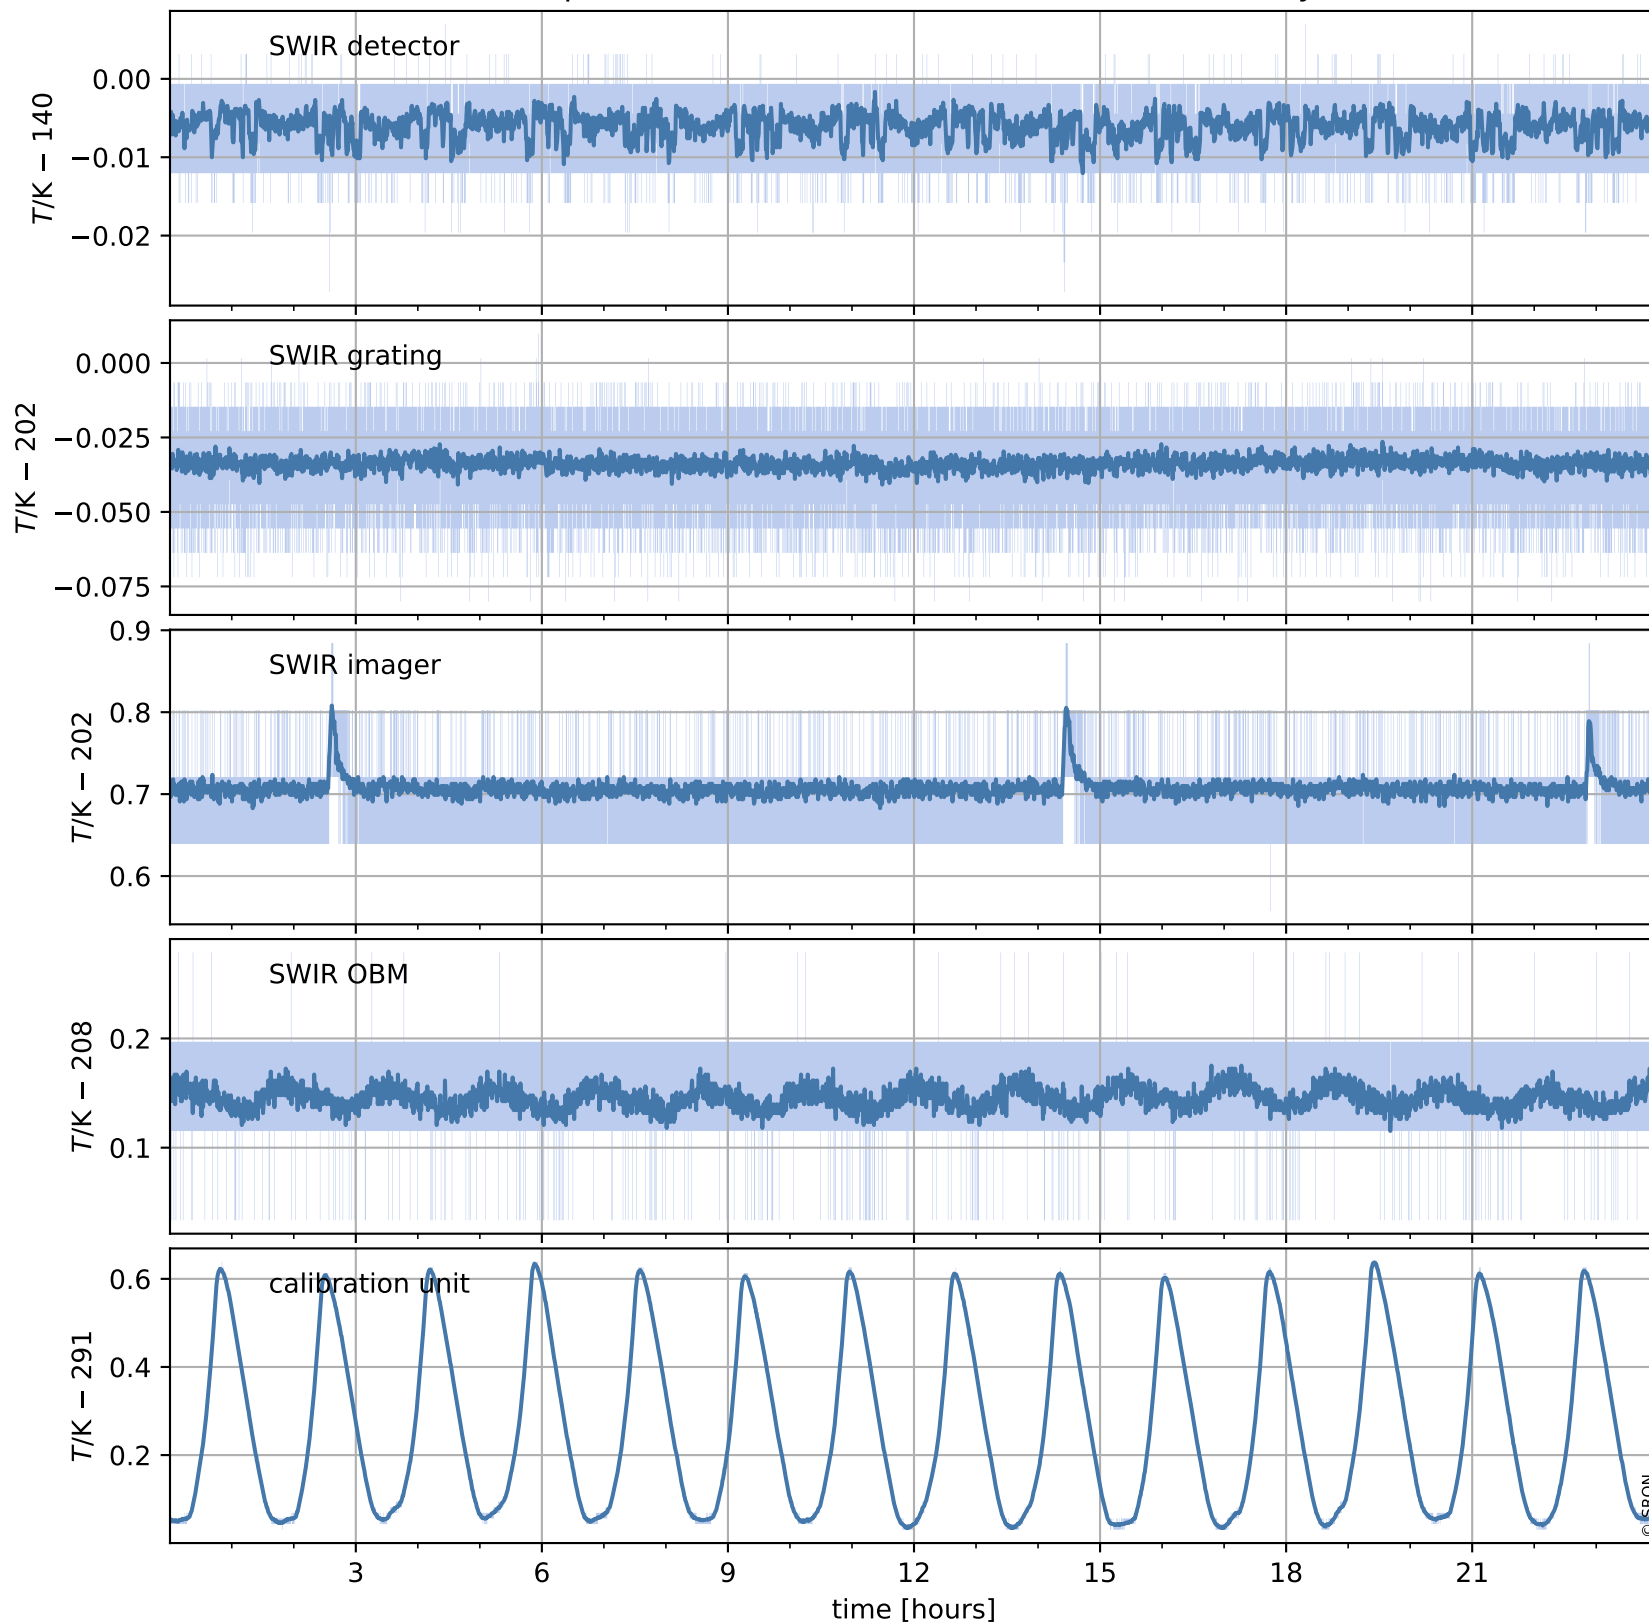

# Tropomi SWIR housekeeping data

orbits : [18070, 18083]  
coverage : 2021-04-09 / 2021-04-10  
created : 2023-08-21T09:11:26

## Temperature of sensors relevant for SWIR (one day)

## Temperature of sensors relevant for SWIR (last month)