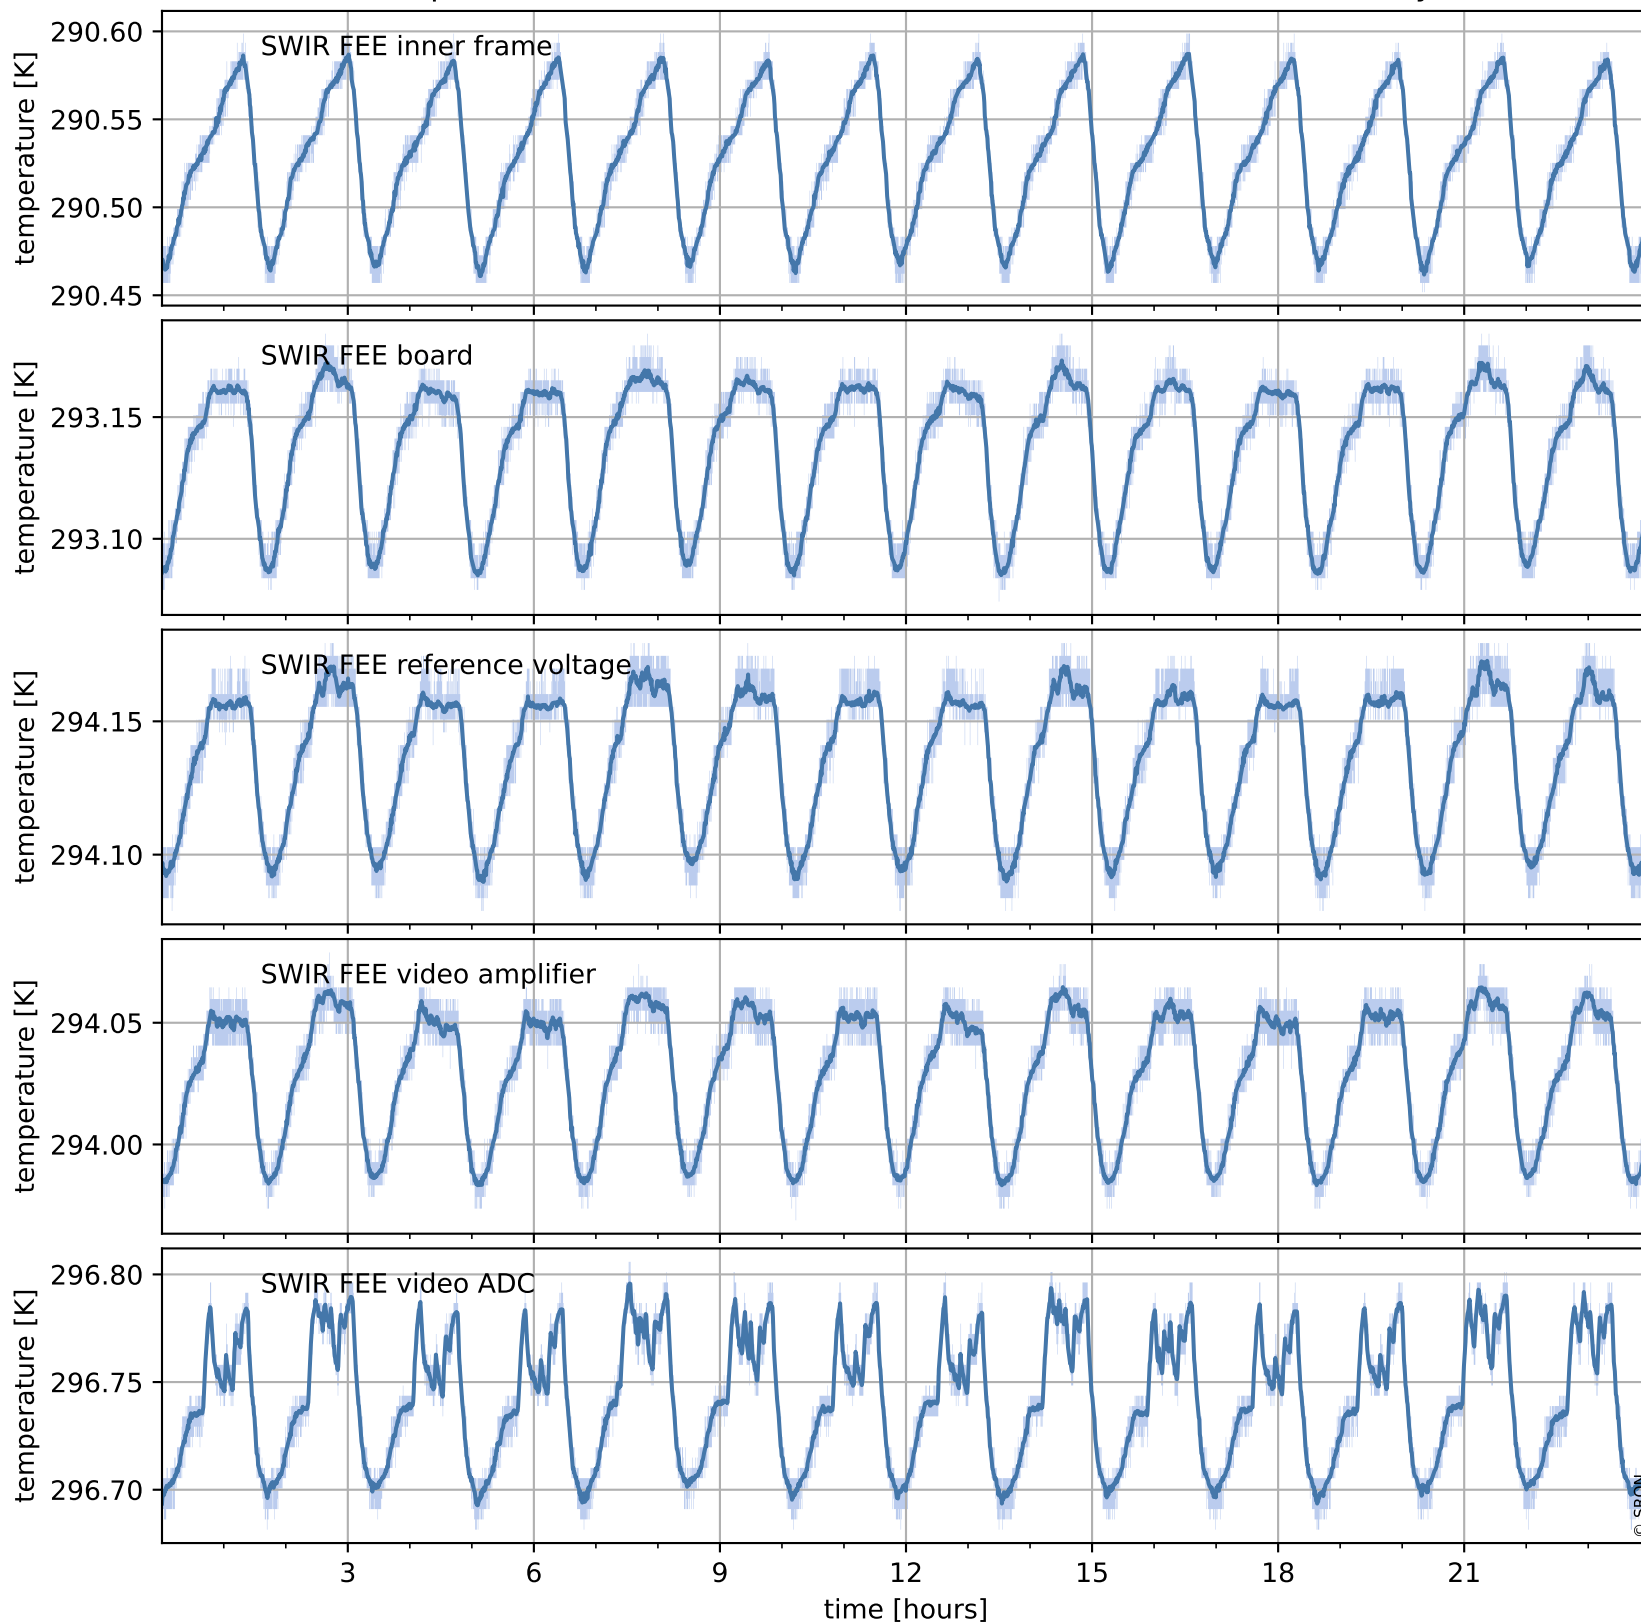

Tropomi SWIR housekeeping data

orbits : [18070, 18083]
coverage : 2021-04-09 / 2021-04-10
created : 2023-08-21T09:11:27

Temperature of sensors at the SWIR front-end electronics (one day)