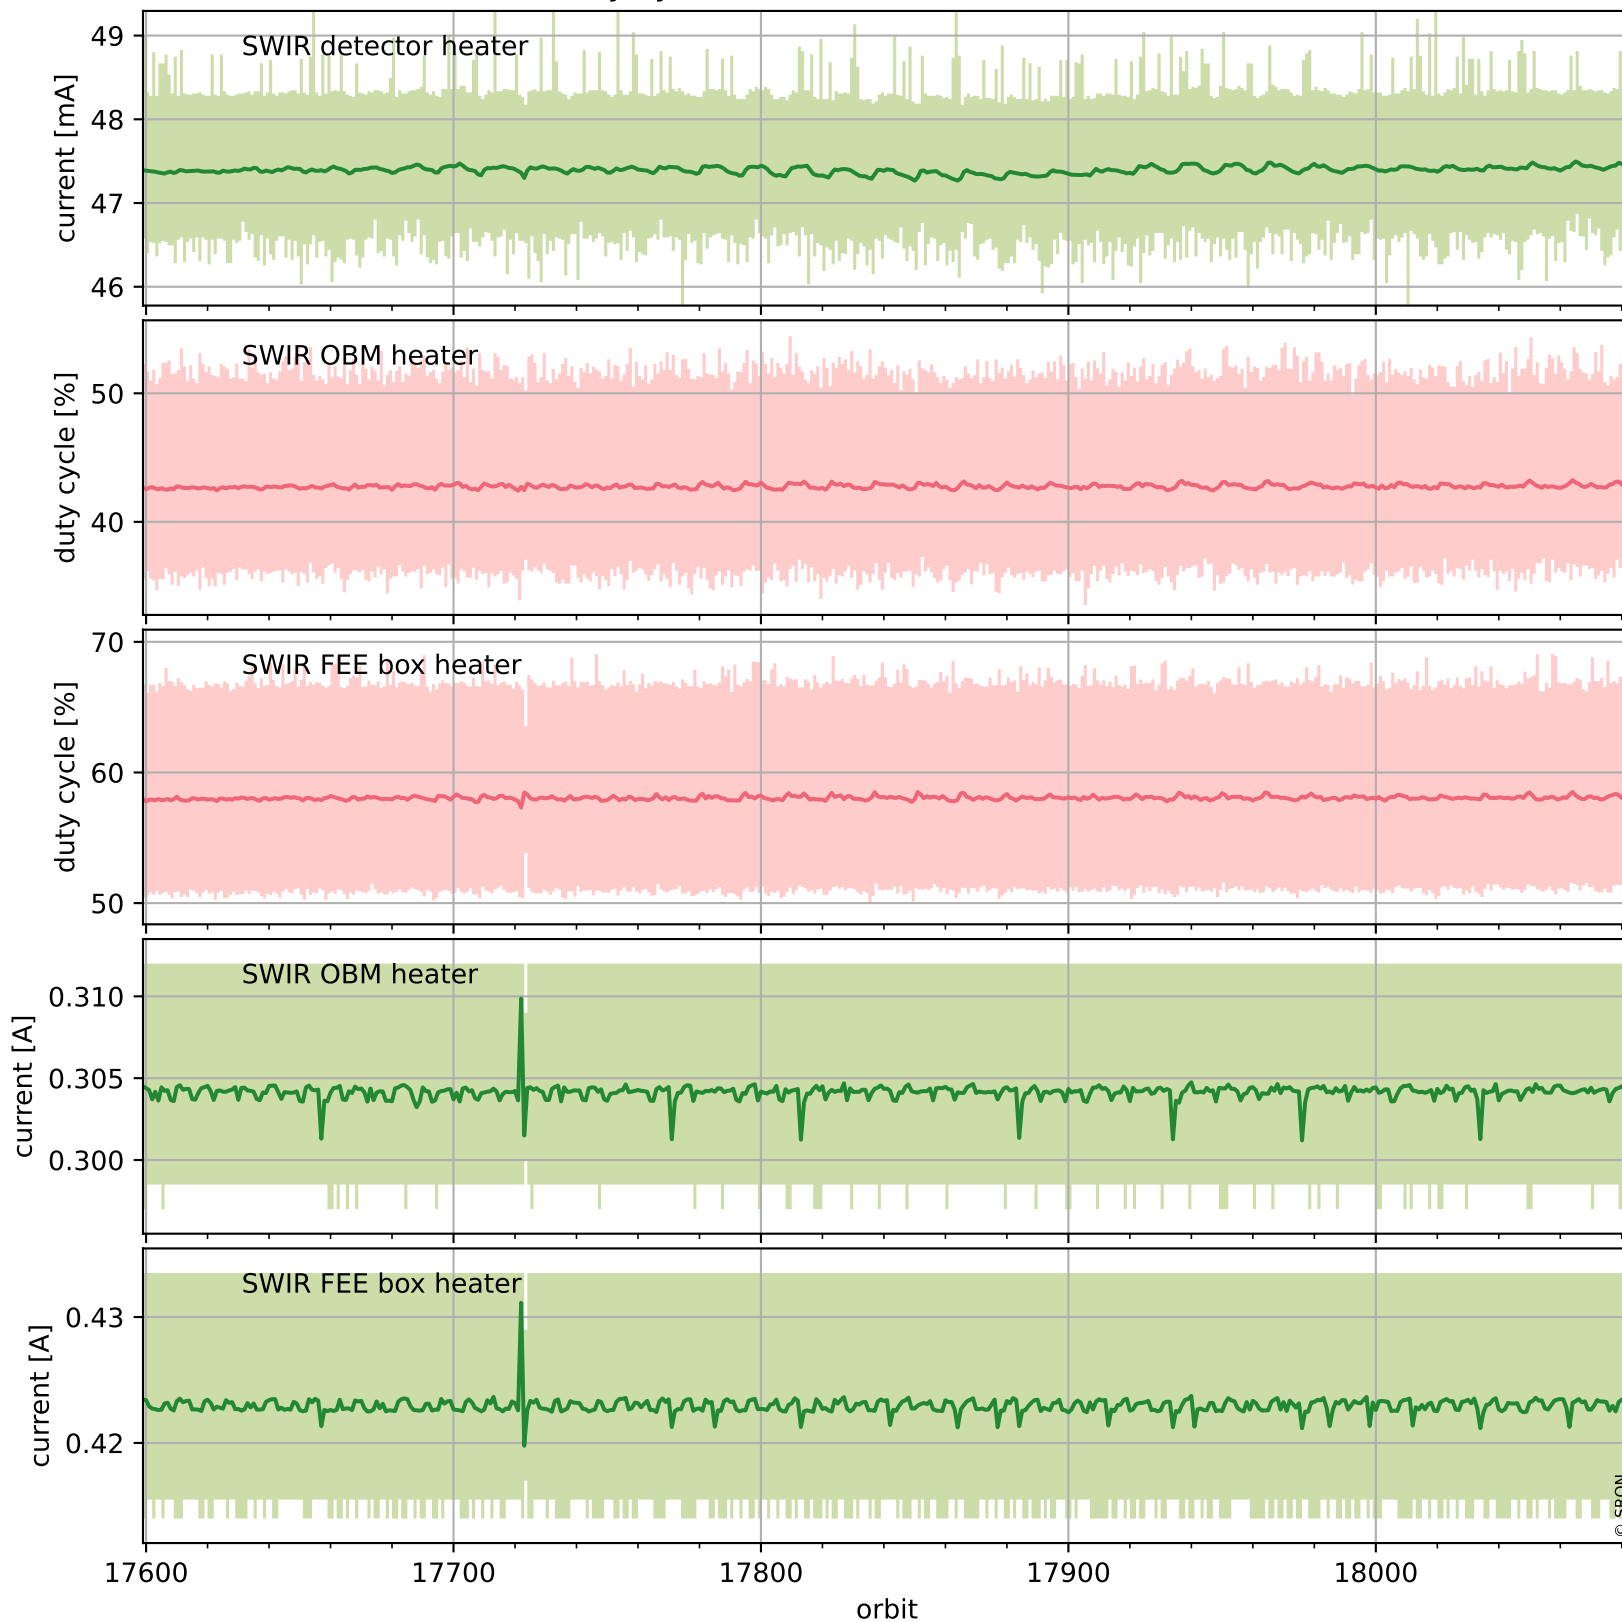

Tropomi SWIR housekeeping data

orbits : [17599, 18083]
coverage : 2021-03-06 / 2021-04-10
created : 2023-08-21T09:11:27

Current and duty cycle of 3 heaters relevant for SWIR (last month)