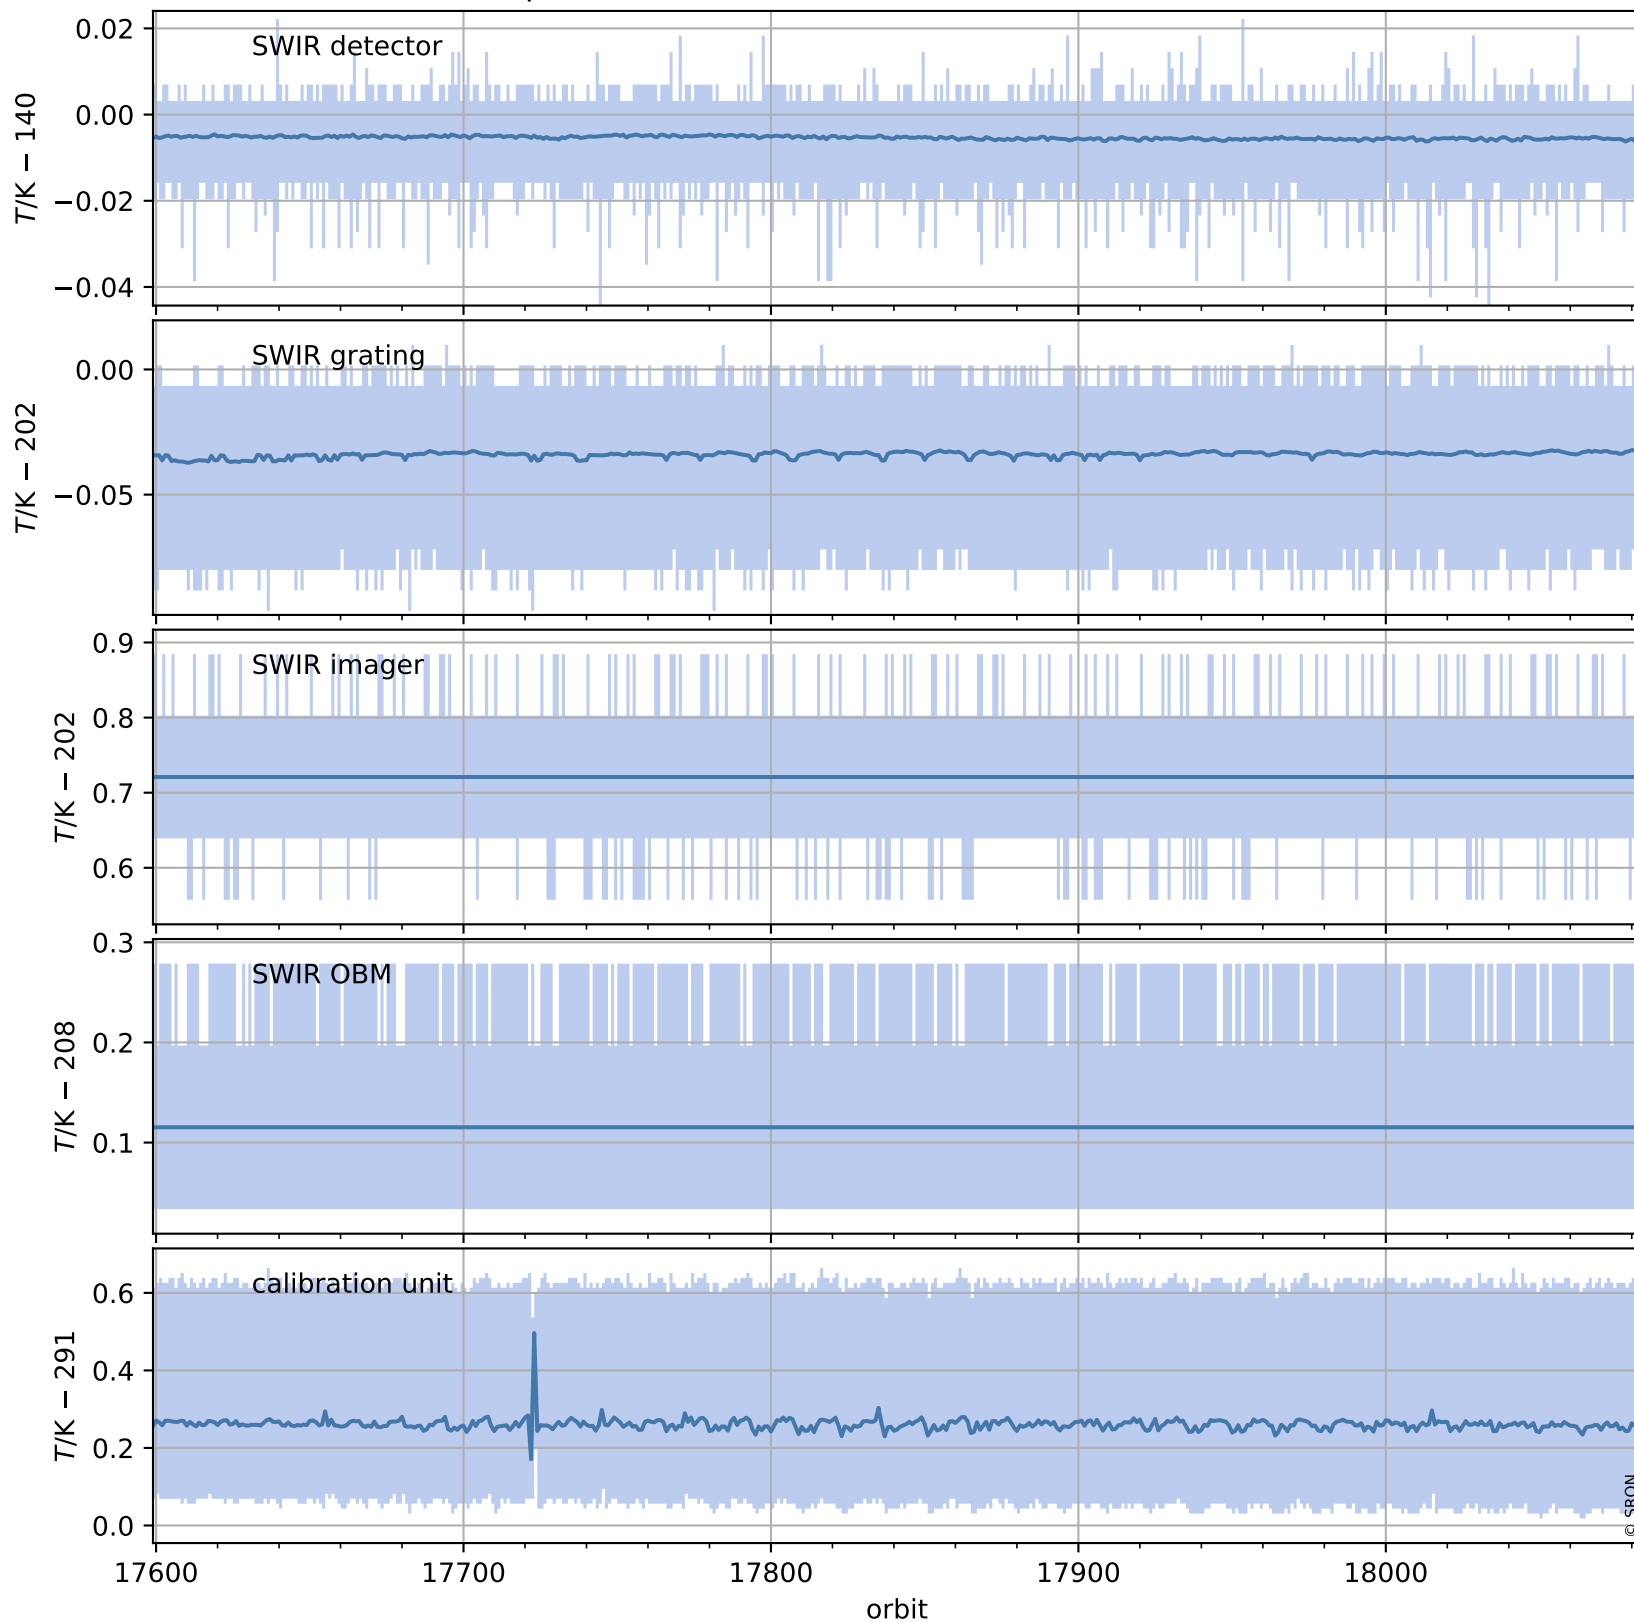

# Tropomi SWIR housekeeping data

orbits : [18070, 18083]  
coverage : 2021-04-09 / 2021-04-10  
created : 2023-08-21T09:11:26

## Temperature of sensors relevant for SWIR (one day)

# Tropomi SWIR housekeeping data

orbits : [17599, 18083]  
coverage : 2021-03-06 / 2021-04-10  
created : 2023-08-21T09:11:26

## Temperature of sensors relevant for SWIR (last month)