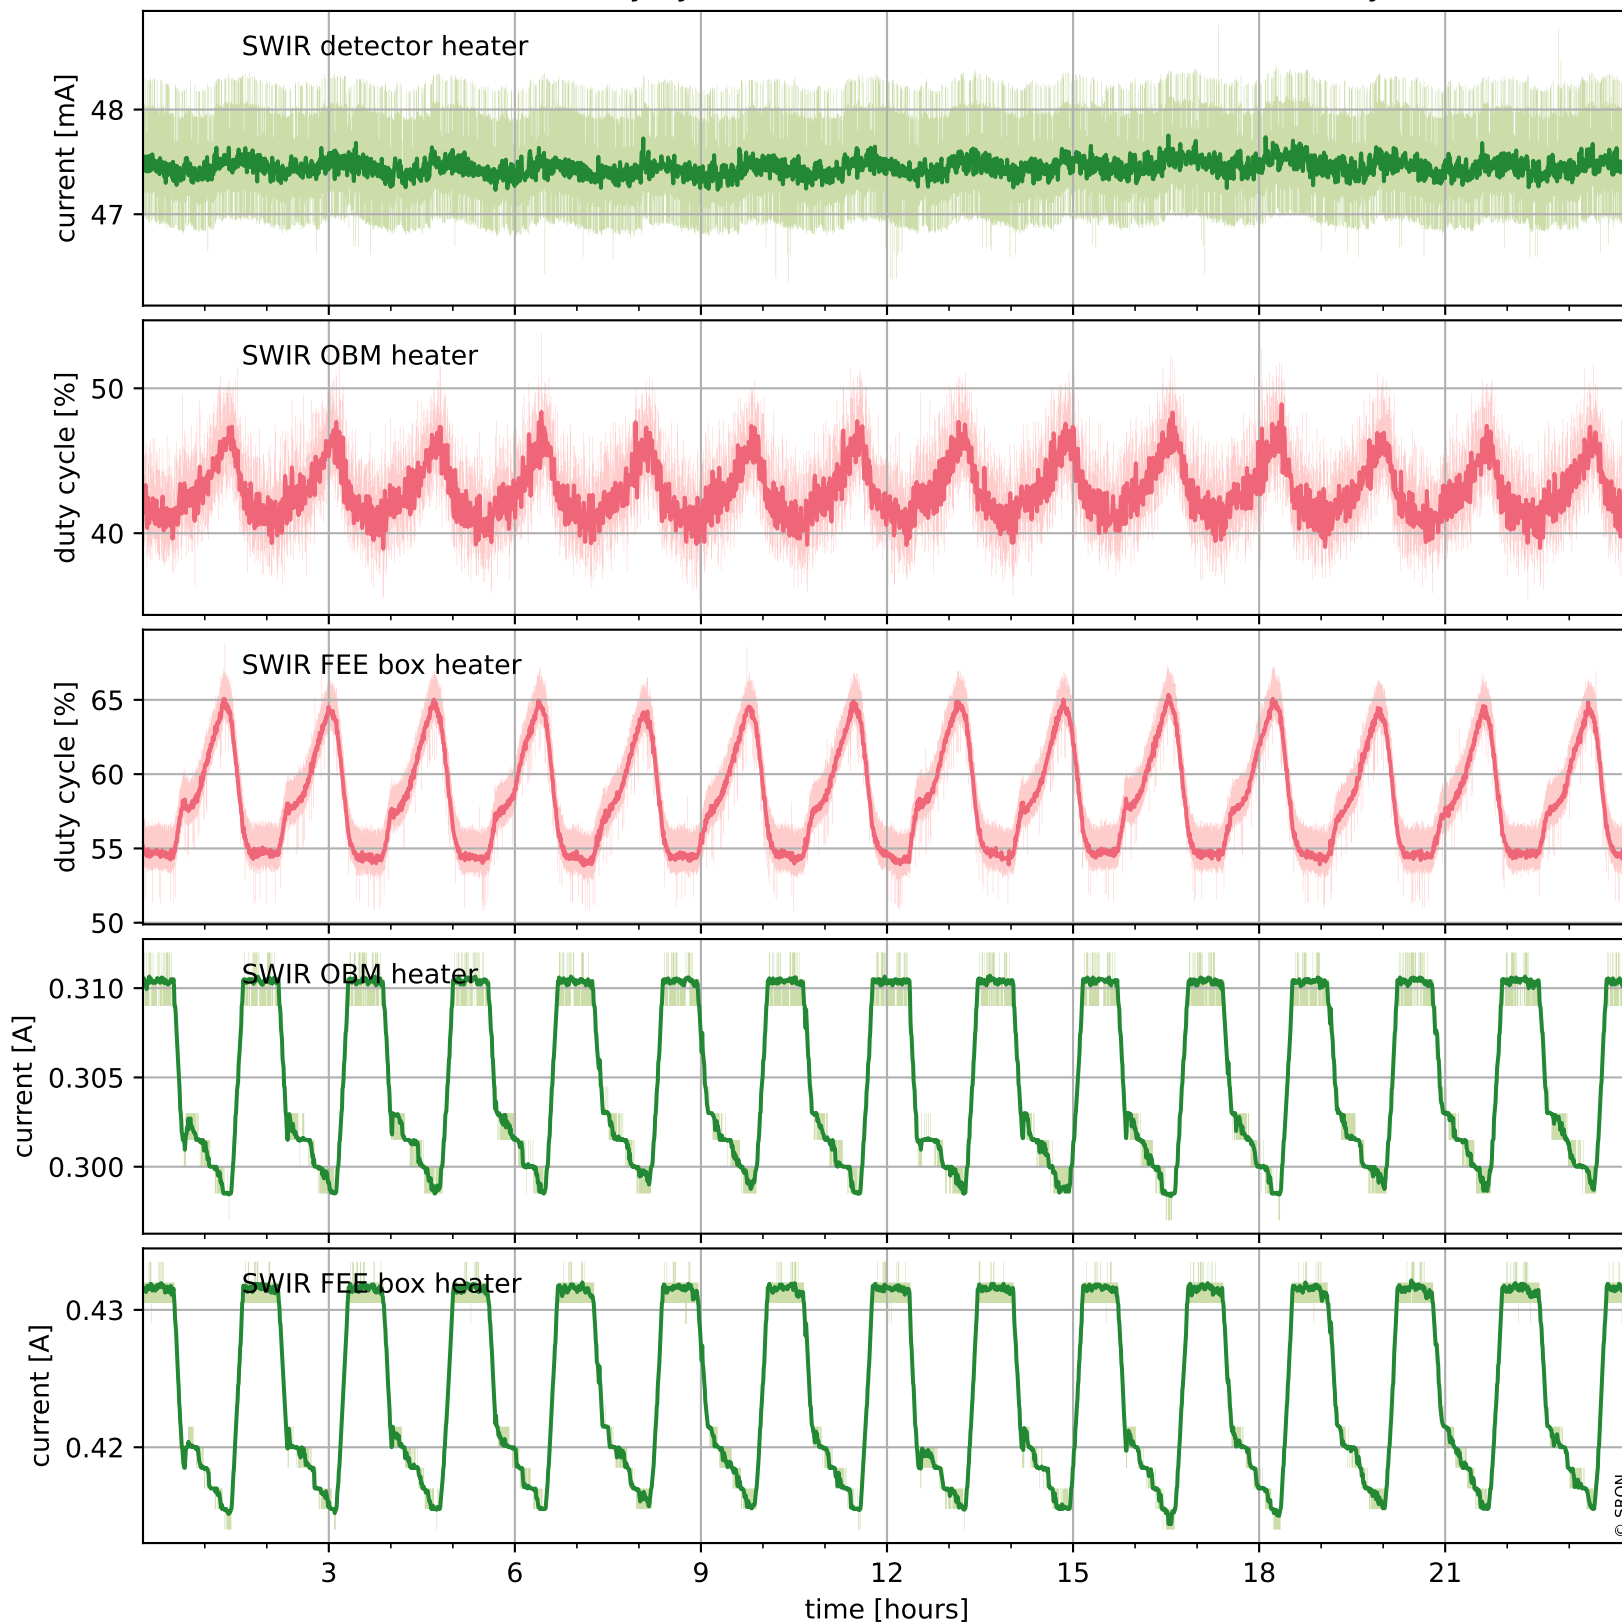

Tropomi SWIR housekeeping data

orbits : [18070, 18083]
coverage : 2021-04-09 / 2021-04-10
created : 2023-08-21T09:11:26

Current and duty cycle of 3 heaters relevant for SWIR (one day)