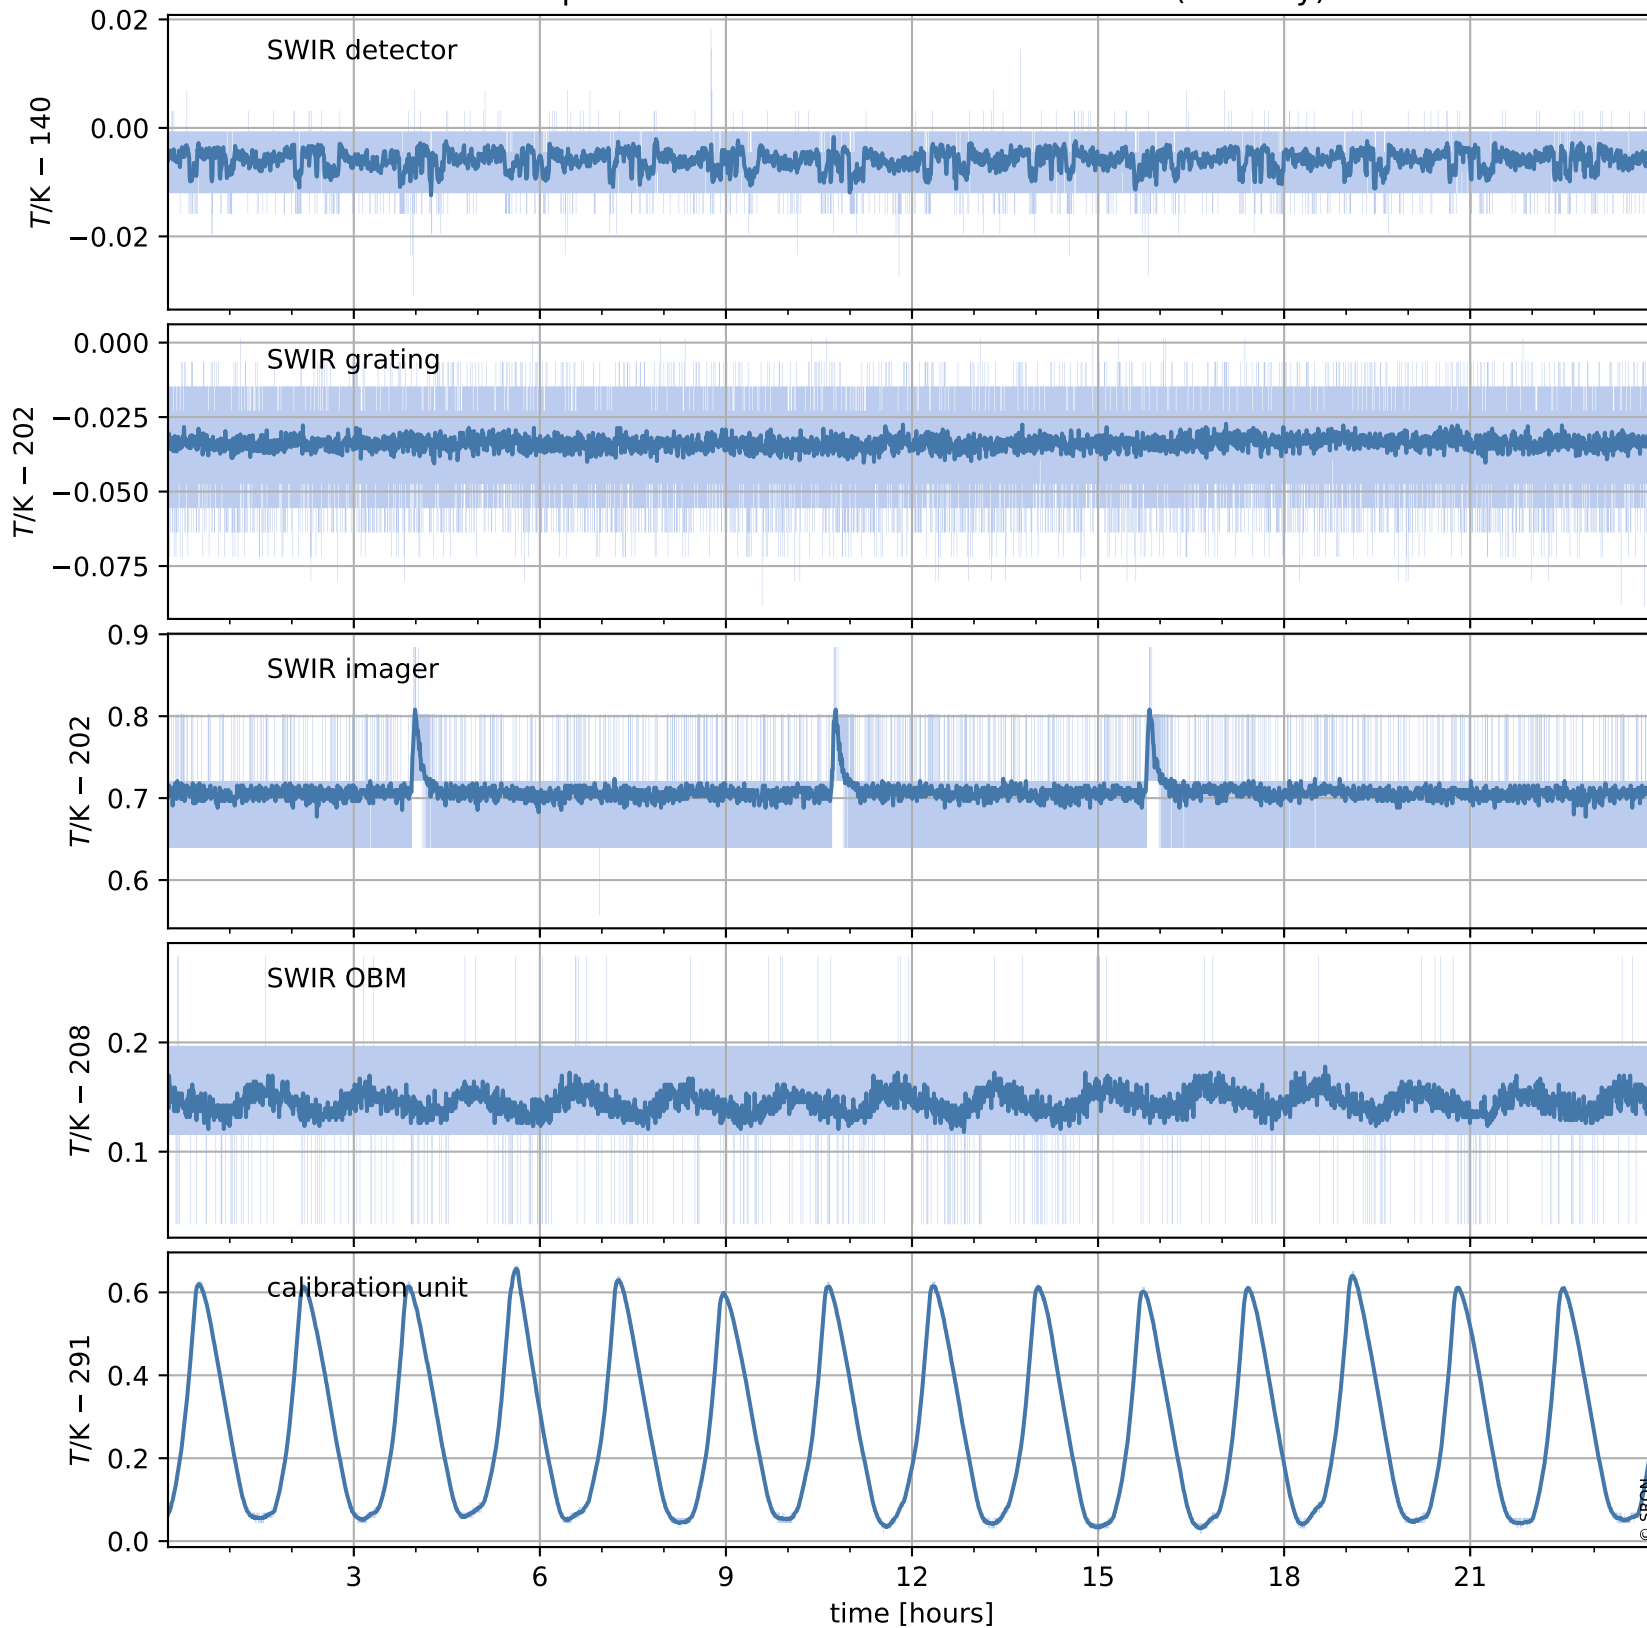

Tropomi SWIR housekeeping data

orbits : [18084, 18097]
coverage : 2021-04-10 / 2021-04-11
created : 2023-08-21T09:11:28

Temperature of sensors relevant for SWIR (one day)

Tropomi SWIR housekeeping data

orbits : [17613, 18097]
coverage : 2021-03-07 / 2021-04-11
created : 2023-08-21T09:11:28

Temperature of sensors relevant for SWIR (last month)

Tropomi SWIR housekeeping data

orbits : [18084, 18097]
coverage : 2021-04-10 / 2021-04-11
created : 2023-08-21T09:11:28

Current and duty cycle of 3 heaters relevant for SWIR (one day)