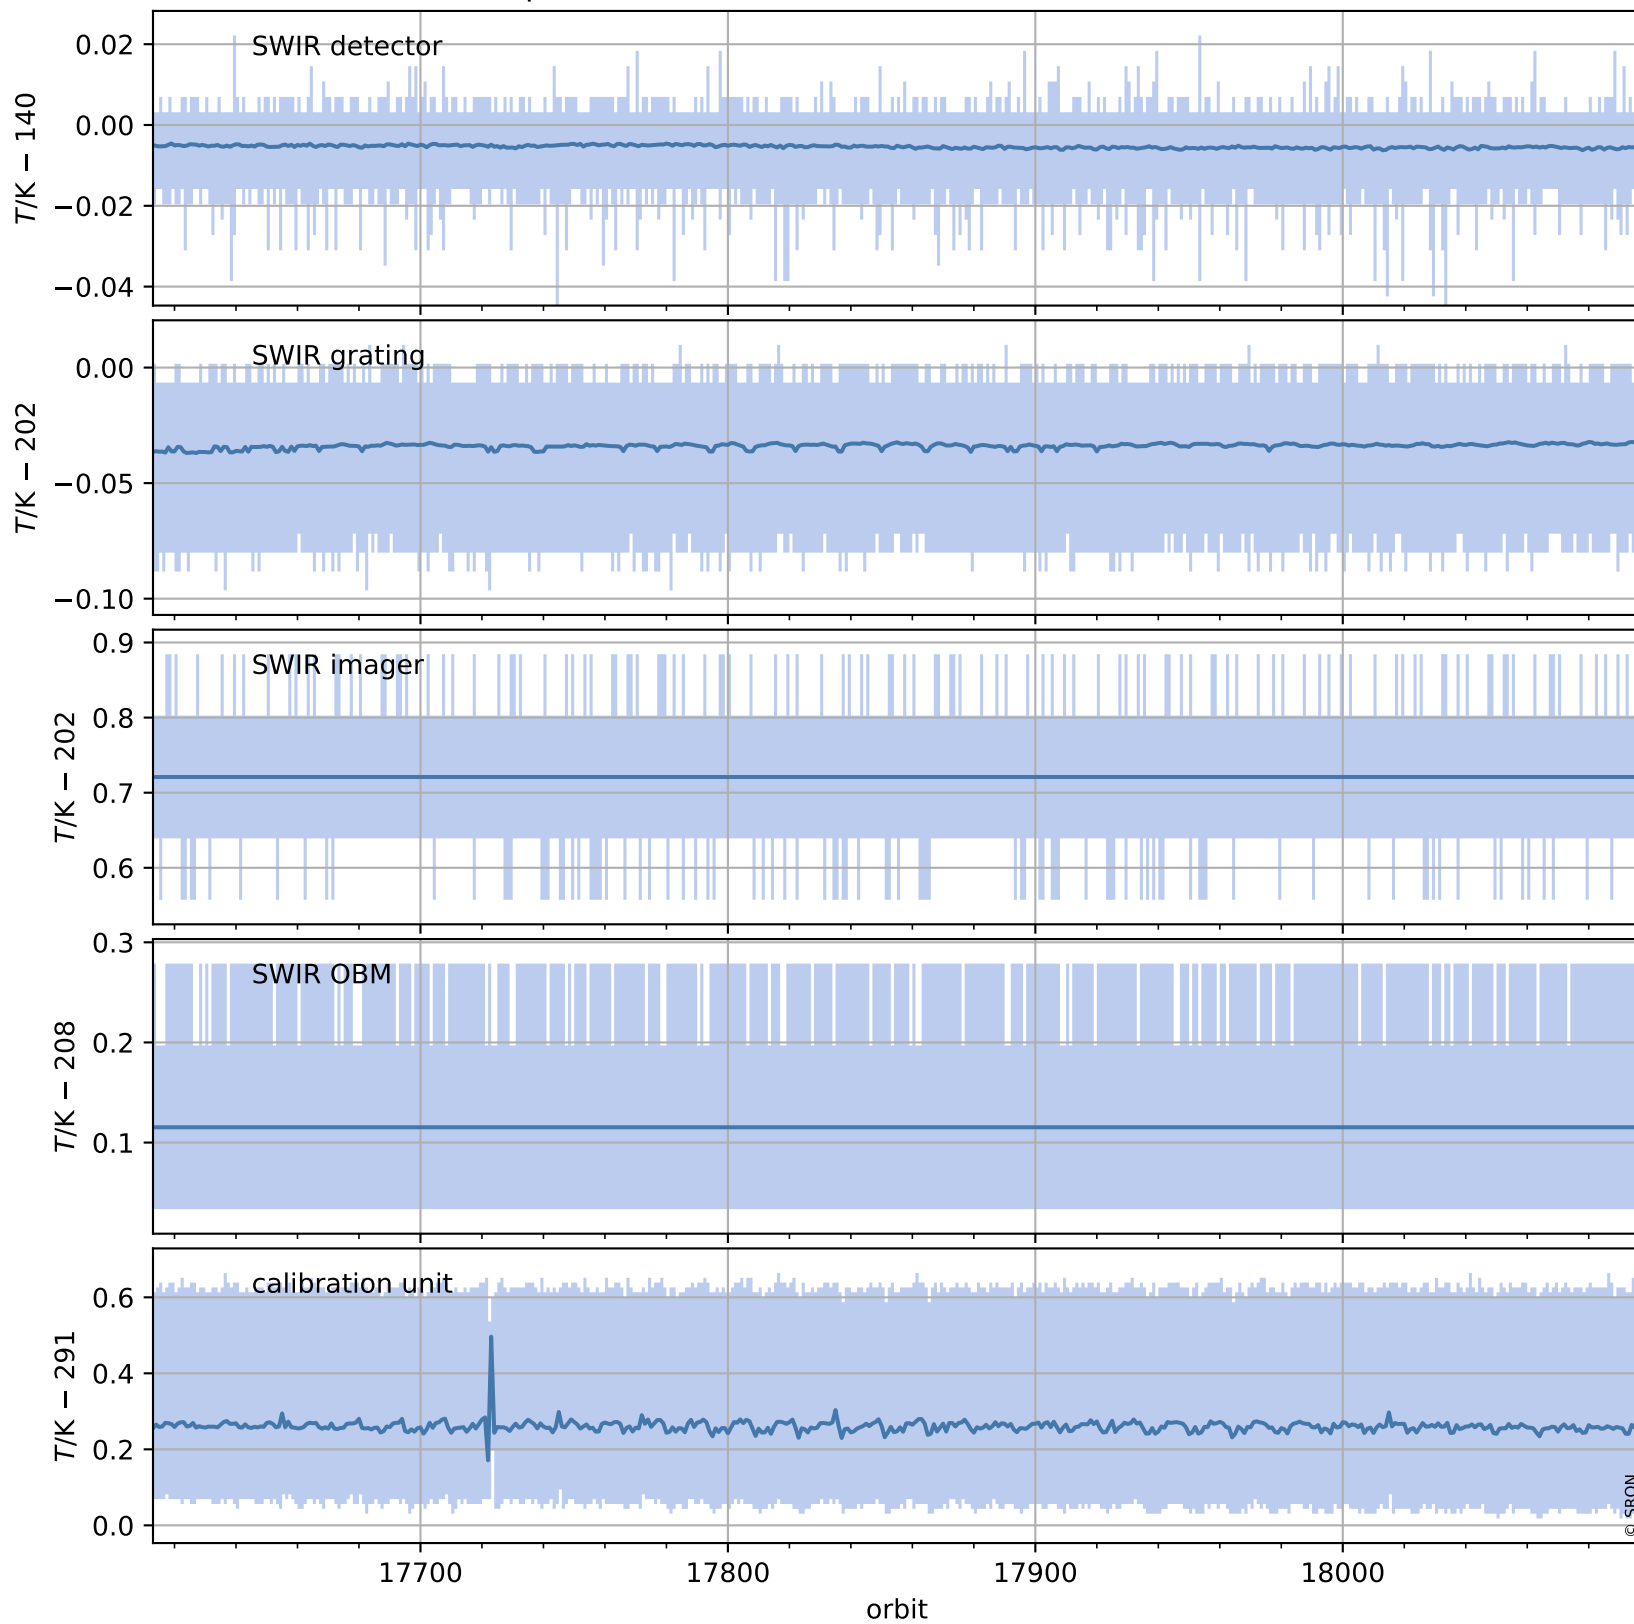

Tropomi SWIR housekeeping data

orbits : [18084, 18097]
coverage : 2021-04-10 / 2021-04-11
created : 2023-08-21T09:11:28

Temperature of sensors relevant for SWIR (one day)

Tropomi SWIR housekeeping data

orbits : [17613, 18097]
coverage : 2021-03-07 / 2021-04-11
created : 2023-08-21T09:11:28

Temperature of sensors relevant for SWIR (last month)

Tropomi SWIR housekeeping data

orbits : [18084, 18097]
coverage : 2021-04-10 / 2021-04-11
created : 2023-08-21T09:11:28

Current and duty cycle of 3 heaters relevant for SWIR (one day)

Tropomi SWIR housekeeping data

orbits : [17613, 18097]
coverage : 2021-03-07 / 2021-04-11
created : 2023-08-21T09:11:29

Current and duty cycle of 3 heaters relevant for SWIR (last month)

Tropomi SWIR housekeeping data

orbits : [18084, 18097]
coverage : 2021-04-10 / 2021-04-11
created : 2023-08-21T09:11:29

Temperature of sensors at the SWIR front-end electronics (one day)

Tropomi SWIR housekeeping data

orbits : [17613, 18097]
coverage : 2021-03-07 / 2021-04-11
created : 2023-08-21T09:11:30