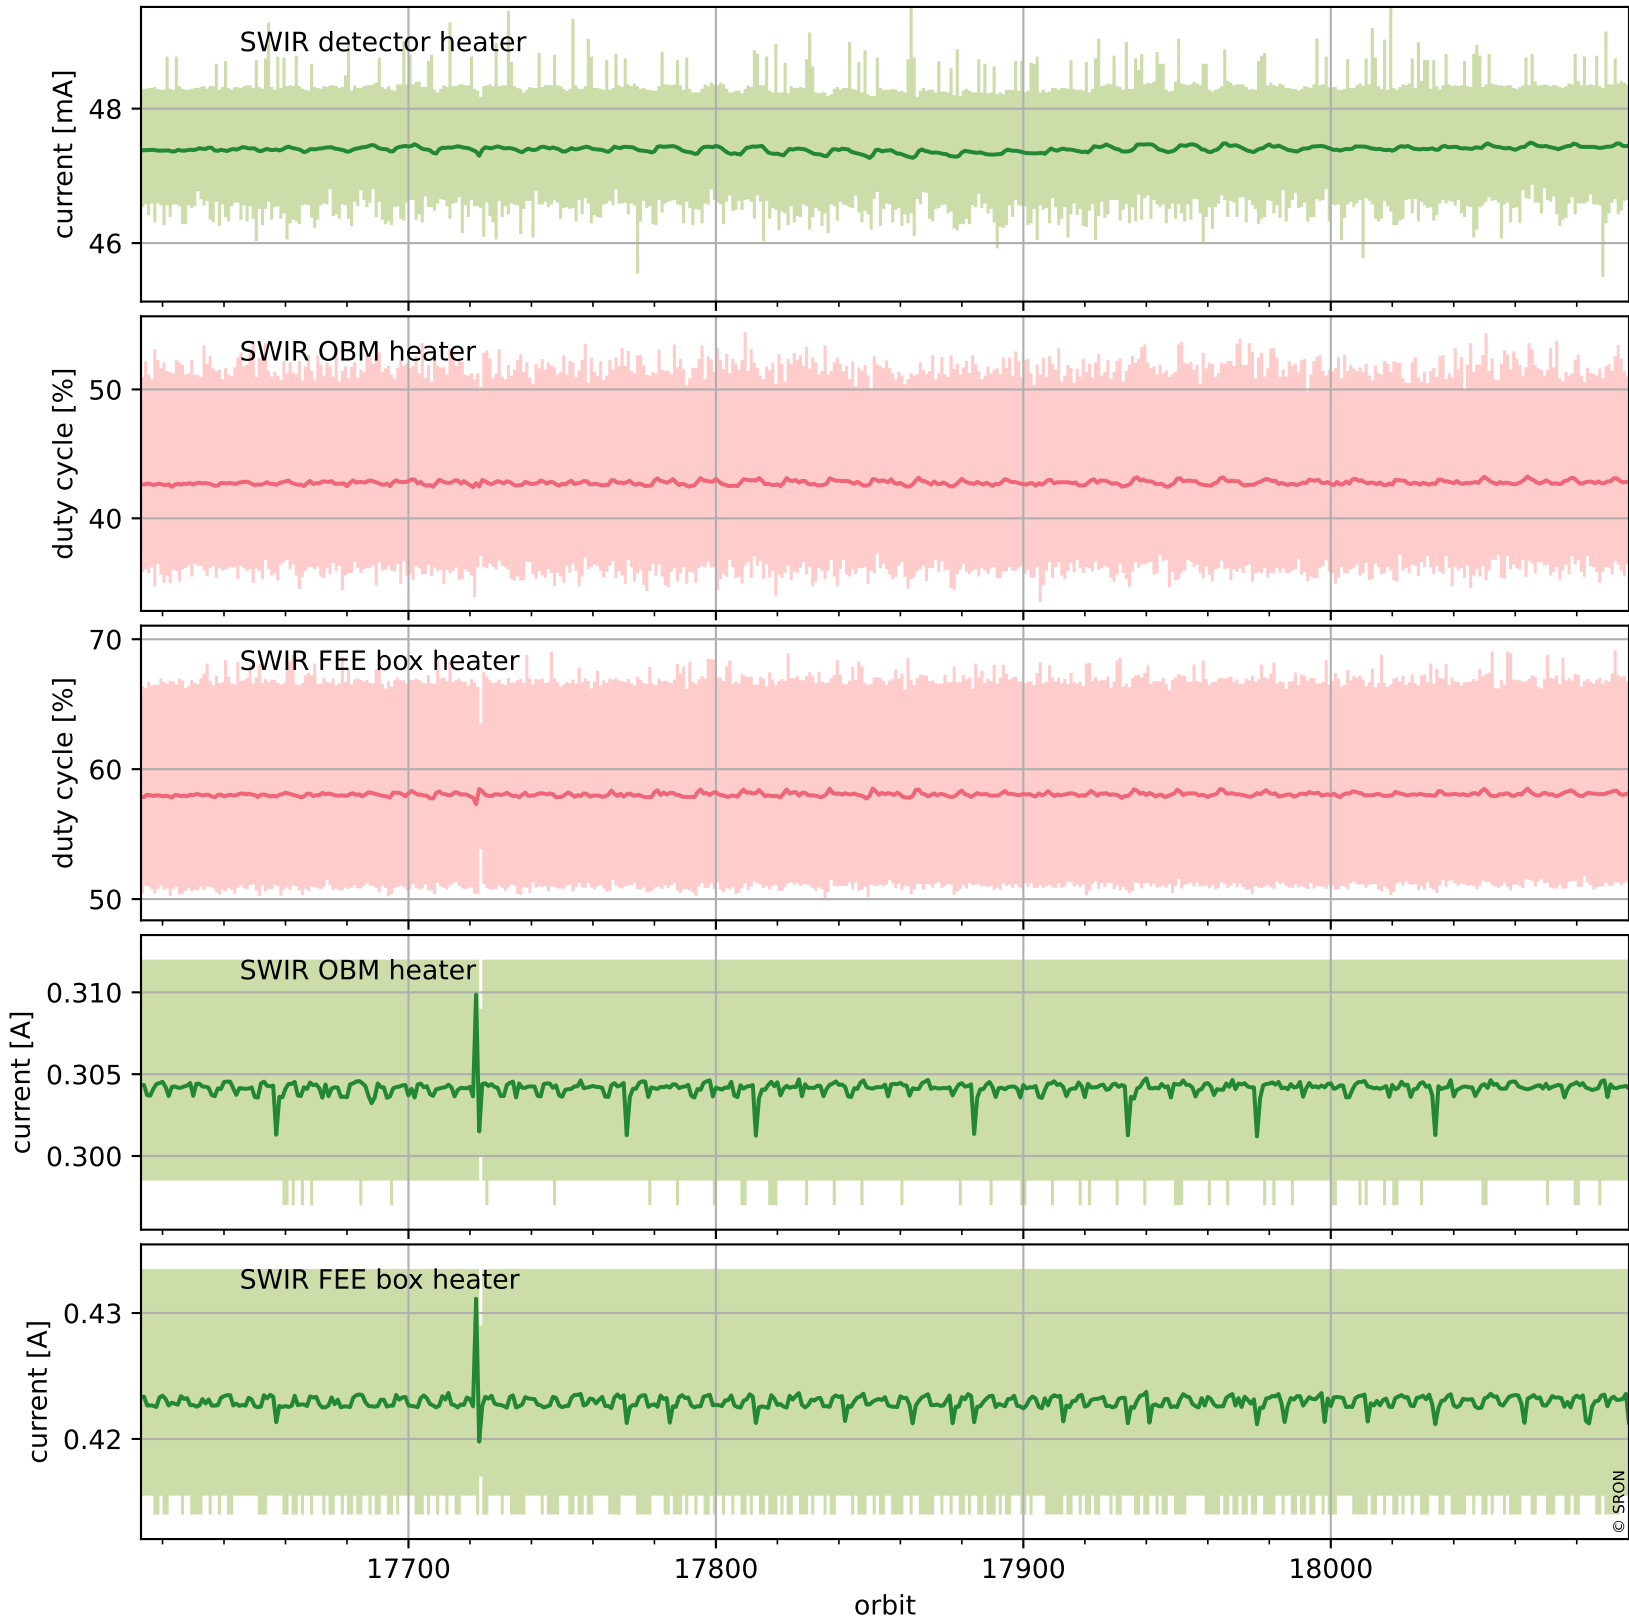

Tropomi SWIR housekeeping data

orbits : [18084, 18097]
coverage : 2021-04-10 / 2021-04-11
created : 2023-08-21T09:11:28

Temperature of sensors relevant for SWIR (one day)

Tropomi SWIR housekeeping data

orbits : [17613, 18097]
coverage : 2021-03-07 / 2021-04-11
created : 2023-08-21T09:11:28

Temperature of sensors relevant for SWIR (last month)

Tropomi SWIR housekeeping data

orbits : [18084, 18097]
coverage : 2021-04-10 / 2021-04-11
created : 2023-08-21T09:11:28

Current and duty cycle of 3 heaters relevant for SWIR (one day)

Tropomi SWIR housekeeping data

orbits : [17613, 18097]
coverage : 2021-03-07 / 2021-04-11
created : 2023-08-21T09:11:29

Current and duty cycle of 3 heaters relevant for SWIR (last month)

Tropomi SWIR housekeeping data

orbits : [18084, 18097]
coverage : 2021-04-10 / 2021-04-11
created : 2023-08-21T09:11:29

Temperature of sensors at the SWIR front-end electronics (one day)

Tropomi SWIR housekeeping data

orbits : [17613, 18097]
coverage : 2021-03-07 / 2021-04-11
created : 2023-08-21T09:11:30