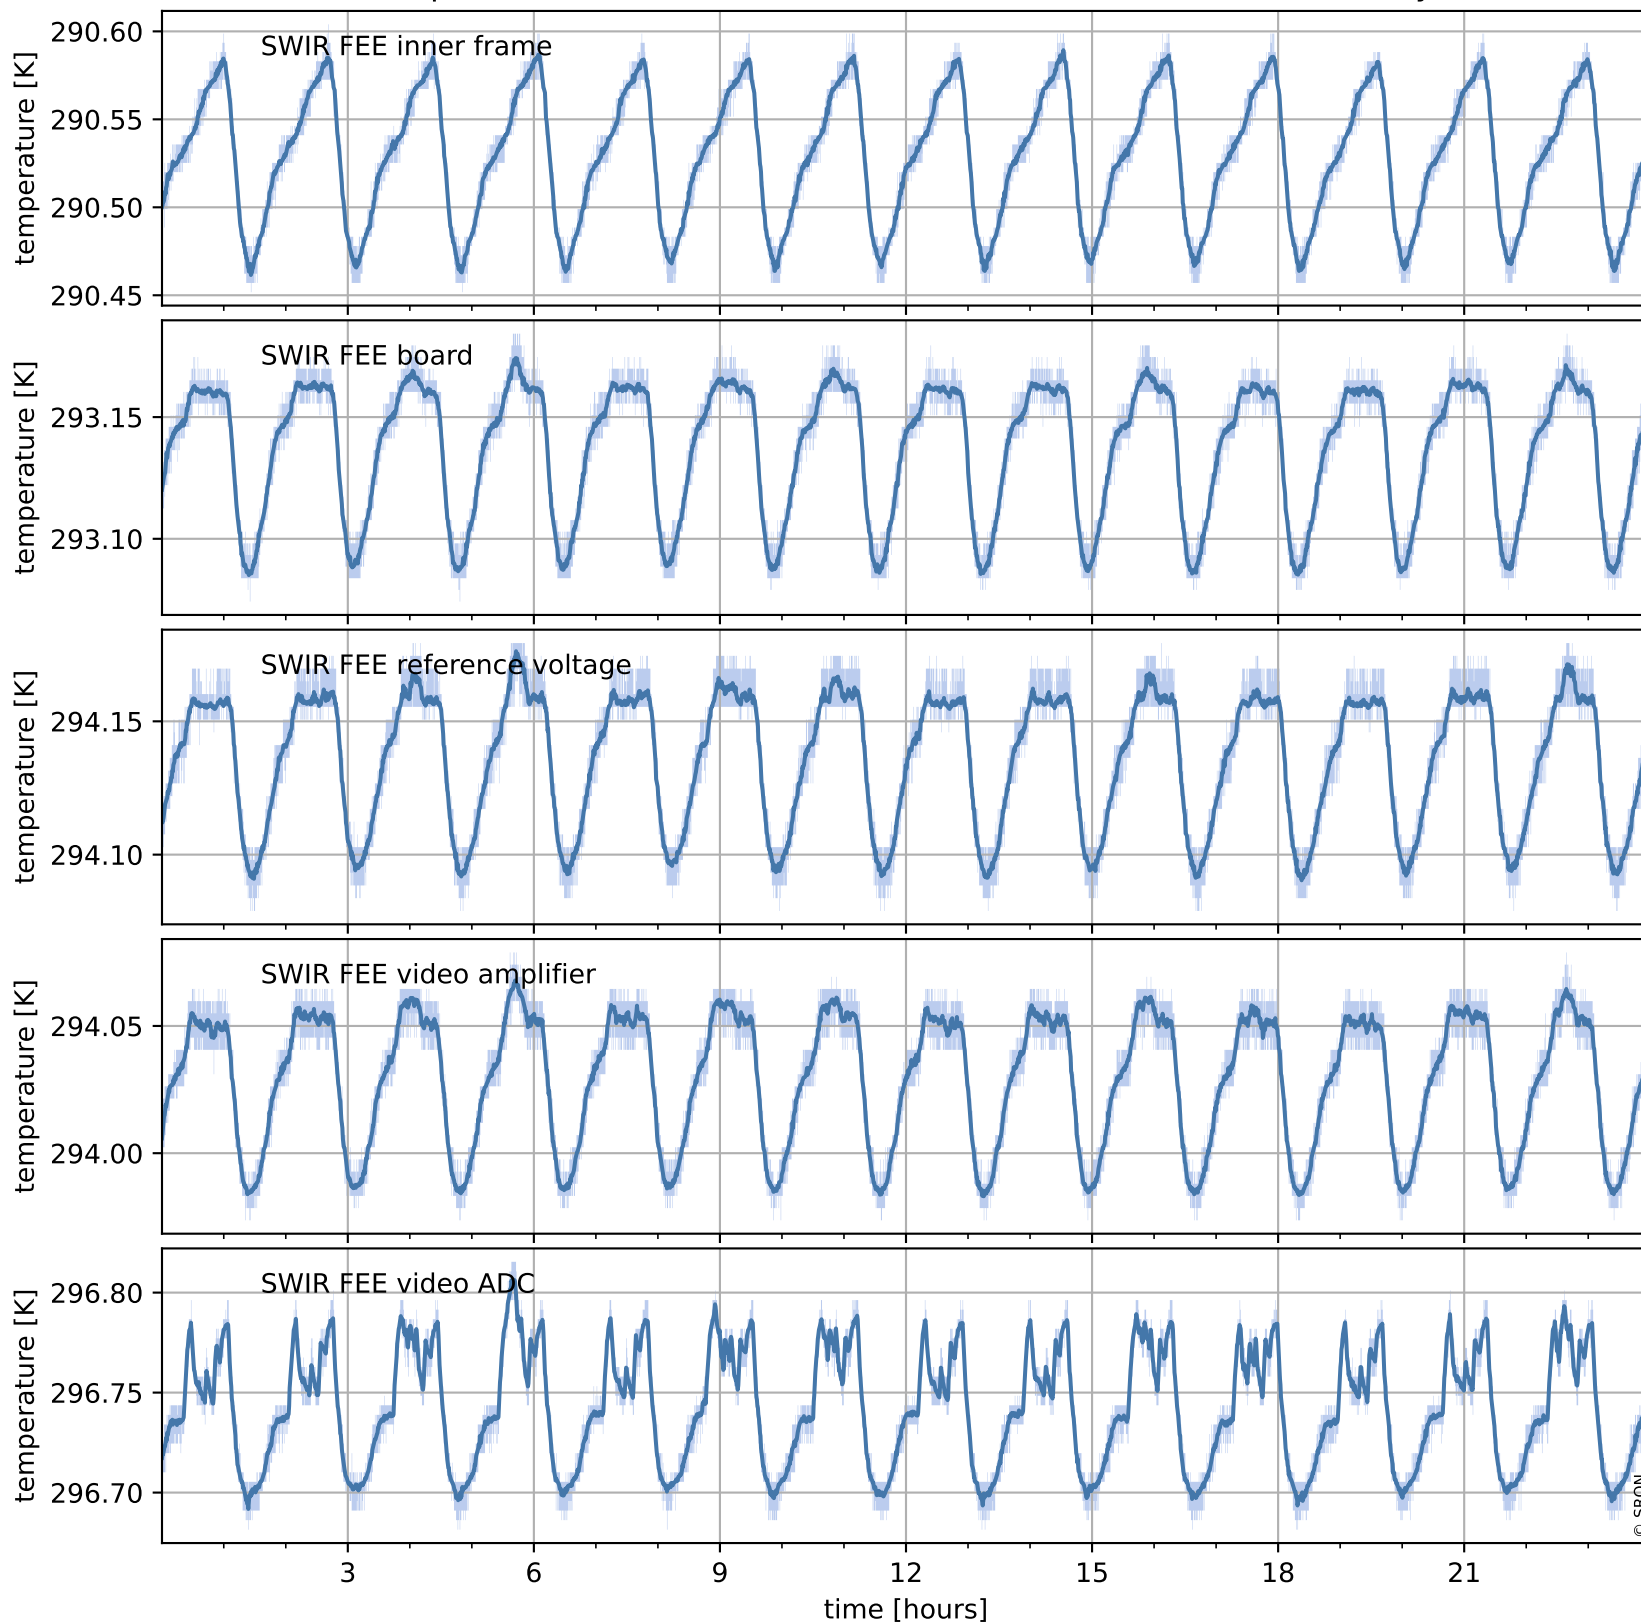

Tropomi SWIR housekeeping data

orbits : [18084, 18097]
coverage : 2021-04-10 / 2021-04-11
created : 2023-08-21T09:11:28

Temperature of sensors relevant for SWIR (one day)

Tropomi SWIR housekeeping data

orbits : [17613, 18097]
coverage : 2021-03-07 / 2021-04-11
created : 2023-08-21T09:11:28

Temperature of sensors relevant for SWIR (last month)

Tropomi SWIR housekeeping data

orbits : [18084, 18097]
coverage : 2021-04-10 / 2021-04-11
created : 2023-08-21T09:11:28

Current and duty cycle of 3 heaters relevant for SWIR (one day)

Tropomi SWIR housekeeping data

orbits : [17613, 18097]
coverage : 2021-03-07 / 2021-04-11
created : 2023-08-21T09:11:29

Current and duty cycle of 3 heaters relevant for SWIR (last month)

Tropomi SWIR housekeeping data

orbits : [18084, 18097]
coverage : 2021-04-10 / 2021-04-11
created : 2023-08-21T09:11:29

Temperature of sensors at the SWIR front-end electronics (one day)

Tropomi SWIR housekeeping data

orbits : [17613, 18097]
coverage : 2021-03-07 / 2021-04-11
created : 2023-08-21T09:11:30