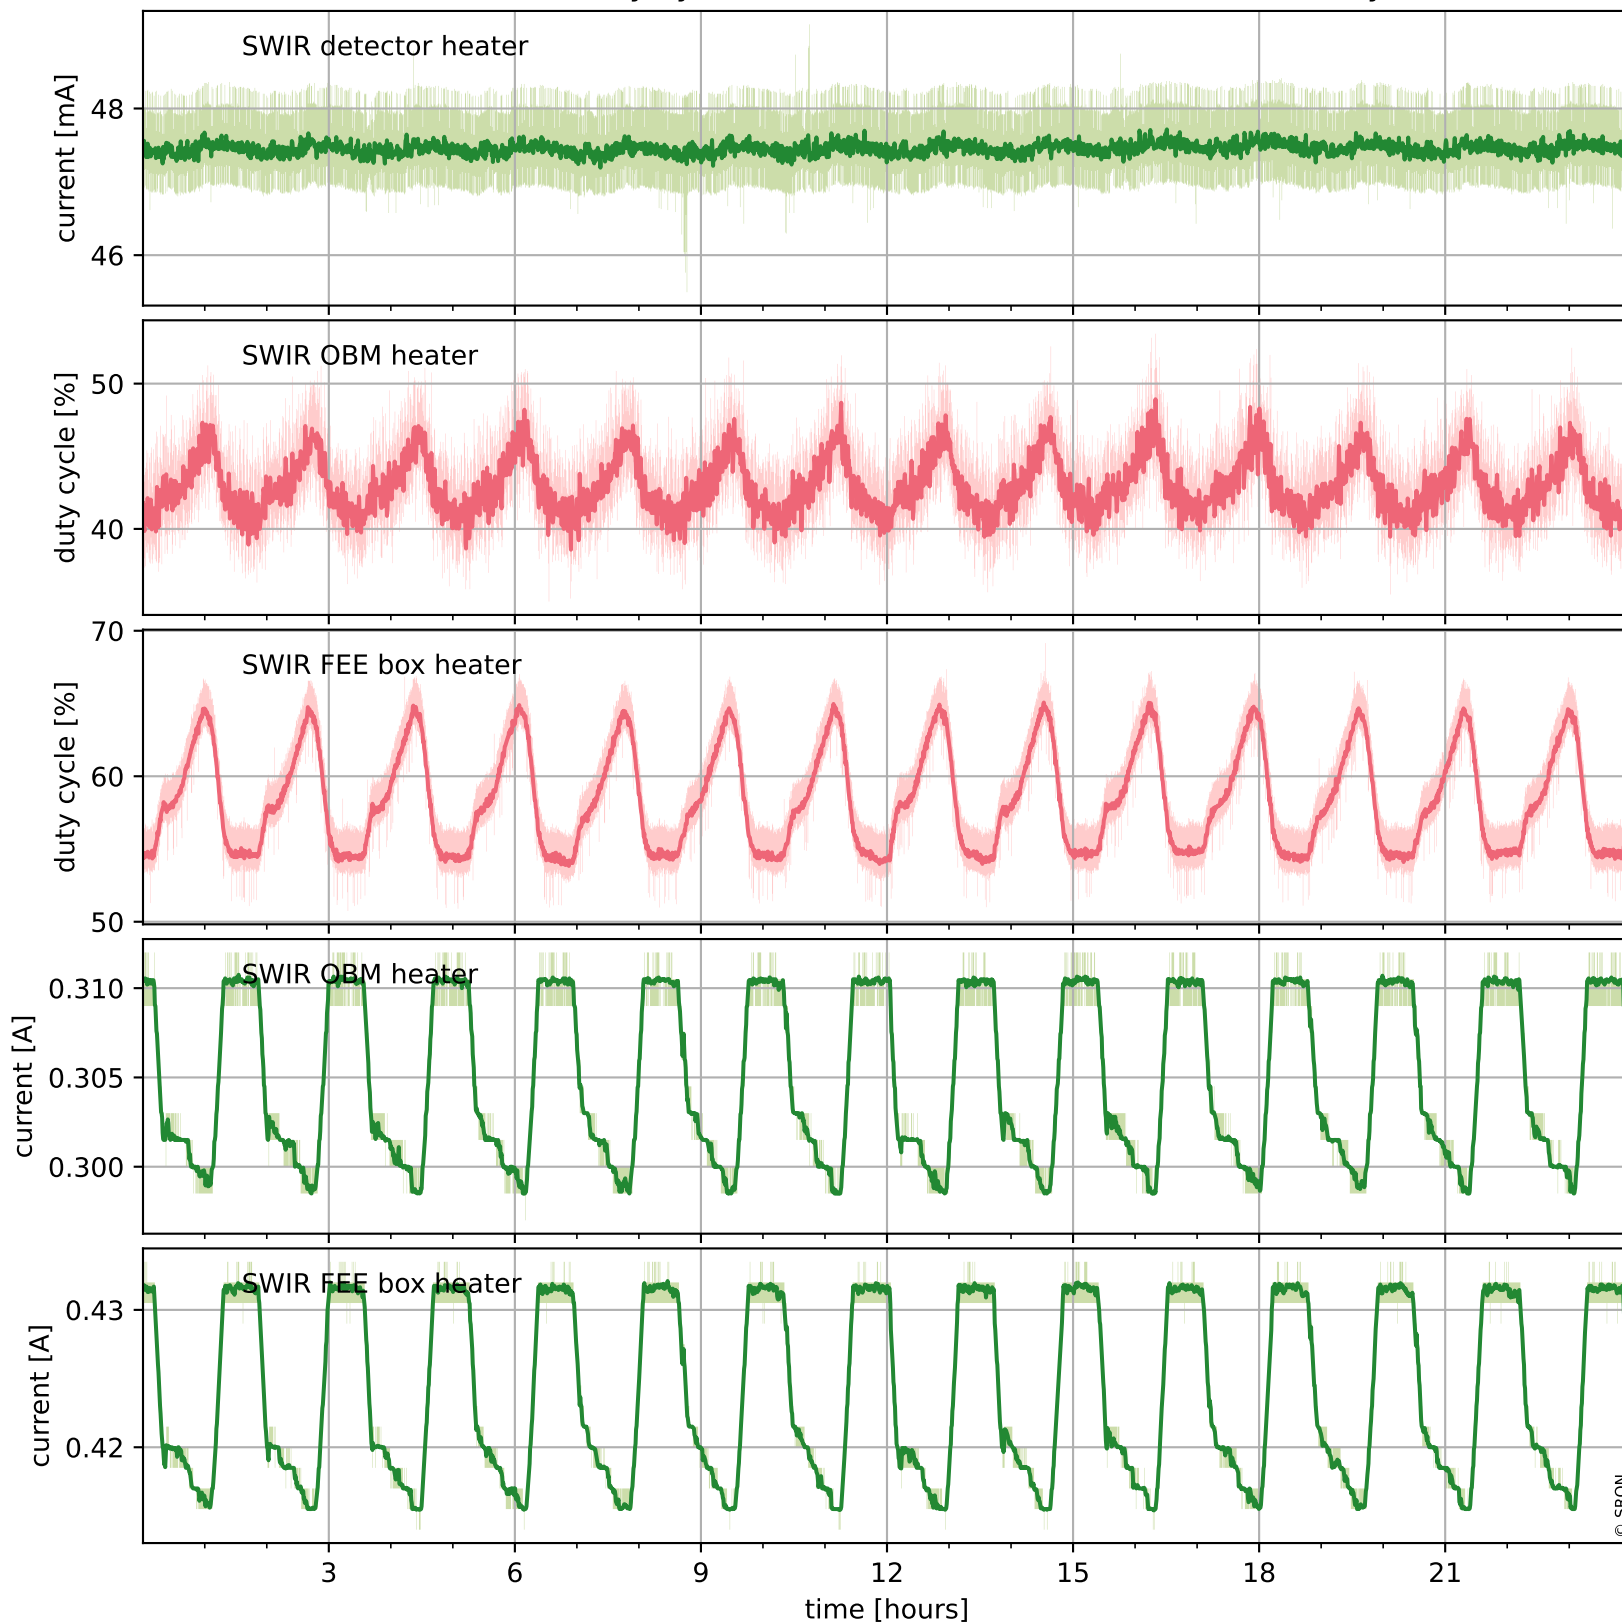

Tropomi SWIR housekeeping data

orbits : [18084, 18097]
coverage : 2021-04-10 / 2021-04-11
created : 2023-08-21T09:11:28

Temperature of sensors relevant for SWIR (one day)

Tropomi SWIR housekeeping data

orbits : [17613, 18097]
coverage : 2021-03-07 / 2021-04-11
created : 2023-08-21T09:11:28

Temperature of sensors relevant for SWIR (last month)

Tropomi SWIR housekeeping data

orbits : [18084, 18097]
coverage : 2021-04-10 / 2021-04-11
created : 2023-08-21T09:11:28

Current and duty cycle of 3 heaters relevant for SWIR (one day)

Tropomi SWIR housekeeping data

orbits : [17613, 18097]
coverage : 2021-03-07 / 2021-04-11
created : 2023-08-21T09:11:29

Current and duty cycle of 3 heaters relevant for SWIR (last month)

Tropomi SWIR housekeeping data

orbits : [18084, 18097]
coverage : 2021-04-10 / 2021-04-11
created : 2023-08-21T09:11:29

Temperature of sensors at the SWIR front-end electronics (one day)

Tropomi SWIR housekeeping data

orbits : [17613, 18097]
coverage : 2021-03-07 / 2021-04-11
created : 2023-08-21T09:11:30