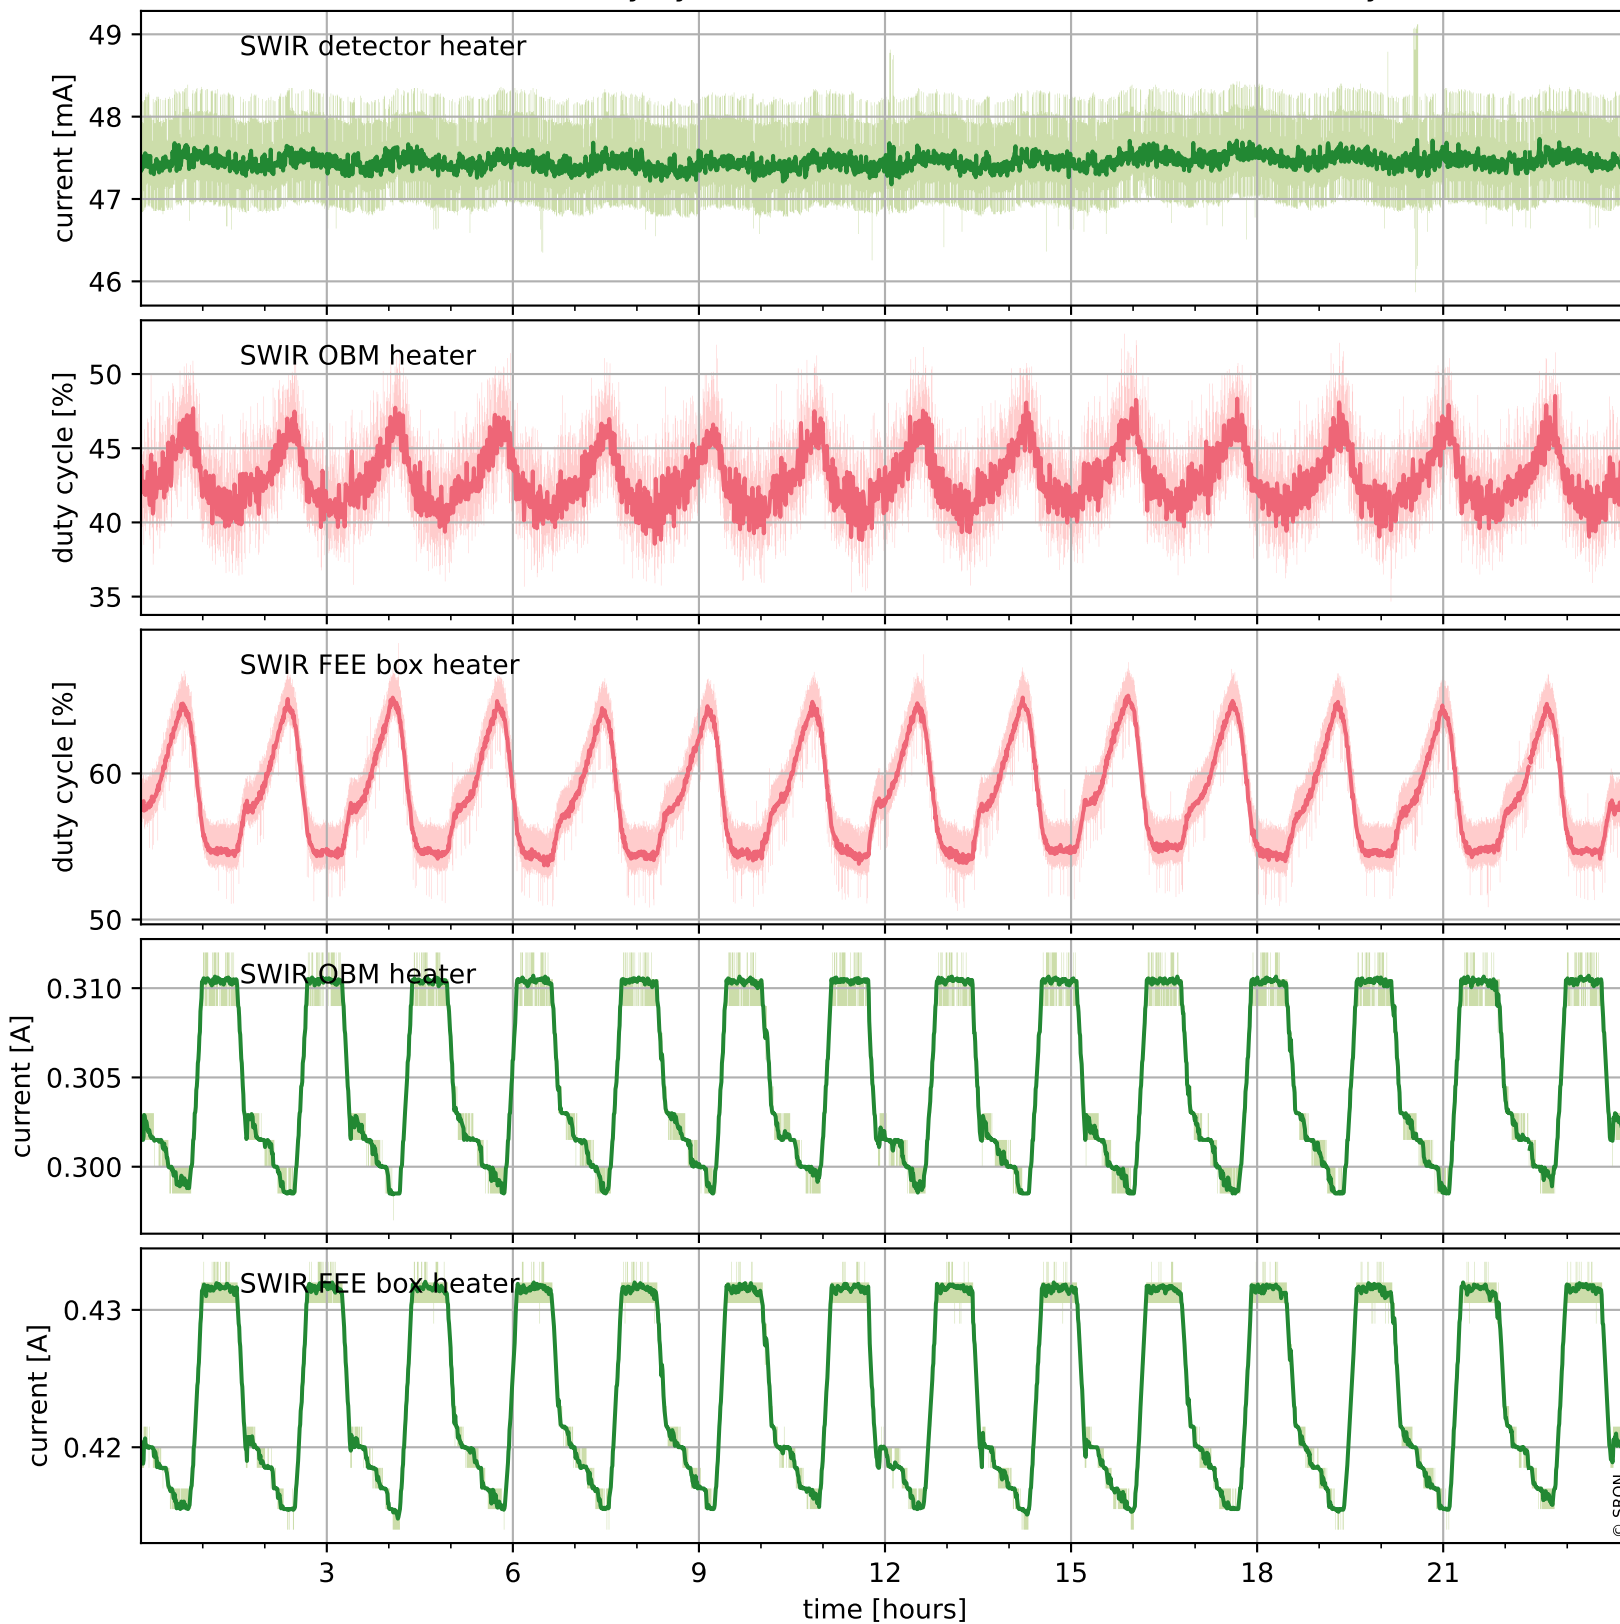

Tropomi SWIR housekeeping data

orbits : [18098, 18111]
coverage : 2021-04-11 / 2021-04-12
created : 2023-08-21T09:11:30

Temperature of sensors relevant for SWIR (one day)

Tropomi SWIR housekeeping data

orbits : [17627, 18111]
coverage : 2021-03-08 / 2021-04-12
created : 2023-08-21T09:11:31

Temperature of sensors relevant for SWIR (last month)

Tropomi SWIR housekeeping data

orbits : [18098, 18111]
coverage : 2021-04-11 / 2021-04-12
created : 2023-08-21T09:11:31

Current and duty cycle of 3 heaters relevant for SWIR (one day)

Tropomi SWIR housekeeping data

orbits : [17627, 18111]
coverage : 2021-03-08 / 2021-04-12
created : 2023-08-21T09:11:31

Current and duty cycle of 3 heaters relevant for SWIR (last month)

Tropomi SWIR housekeeping data