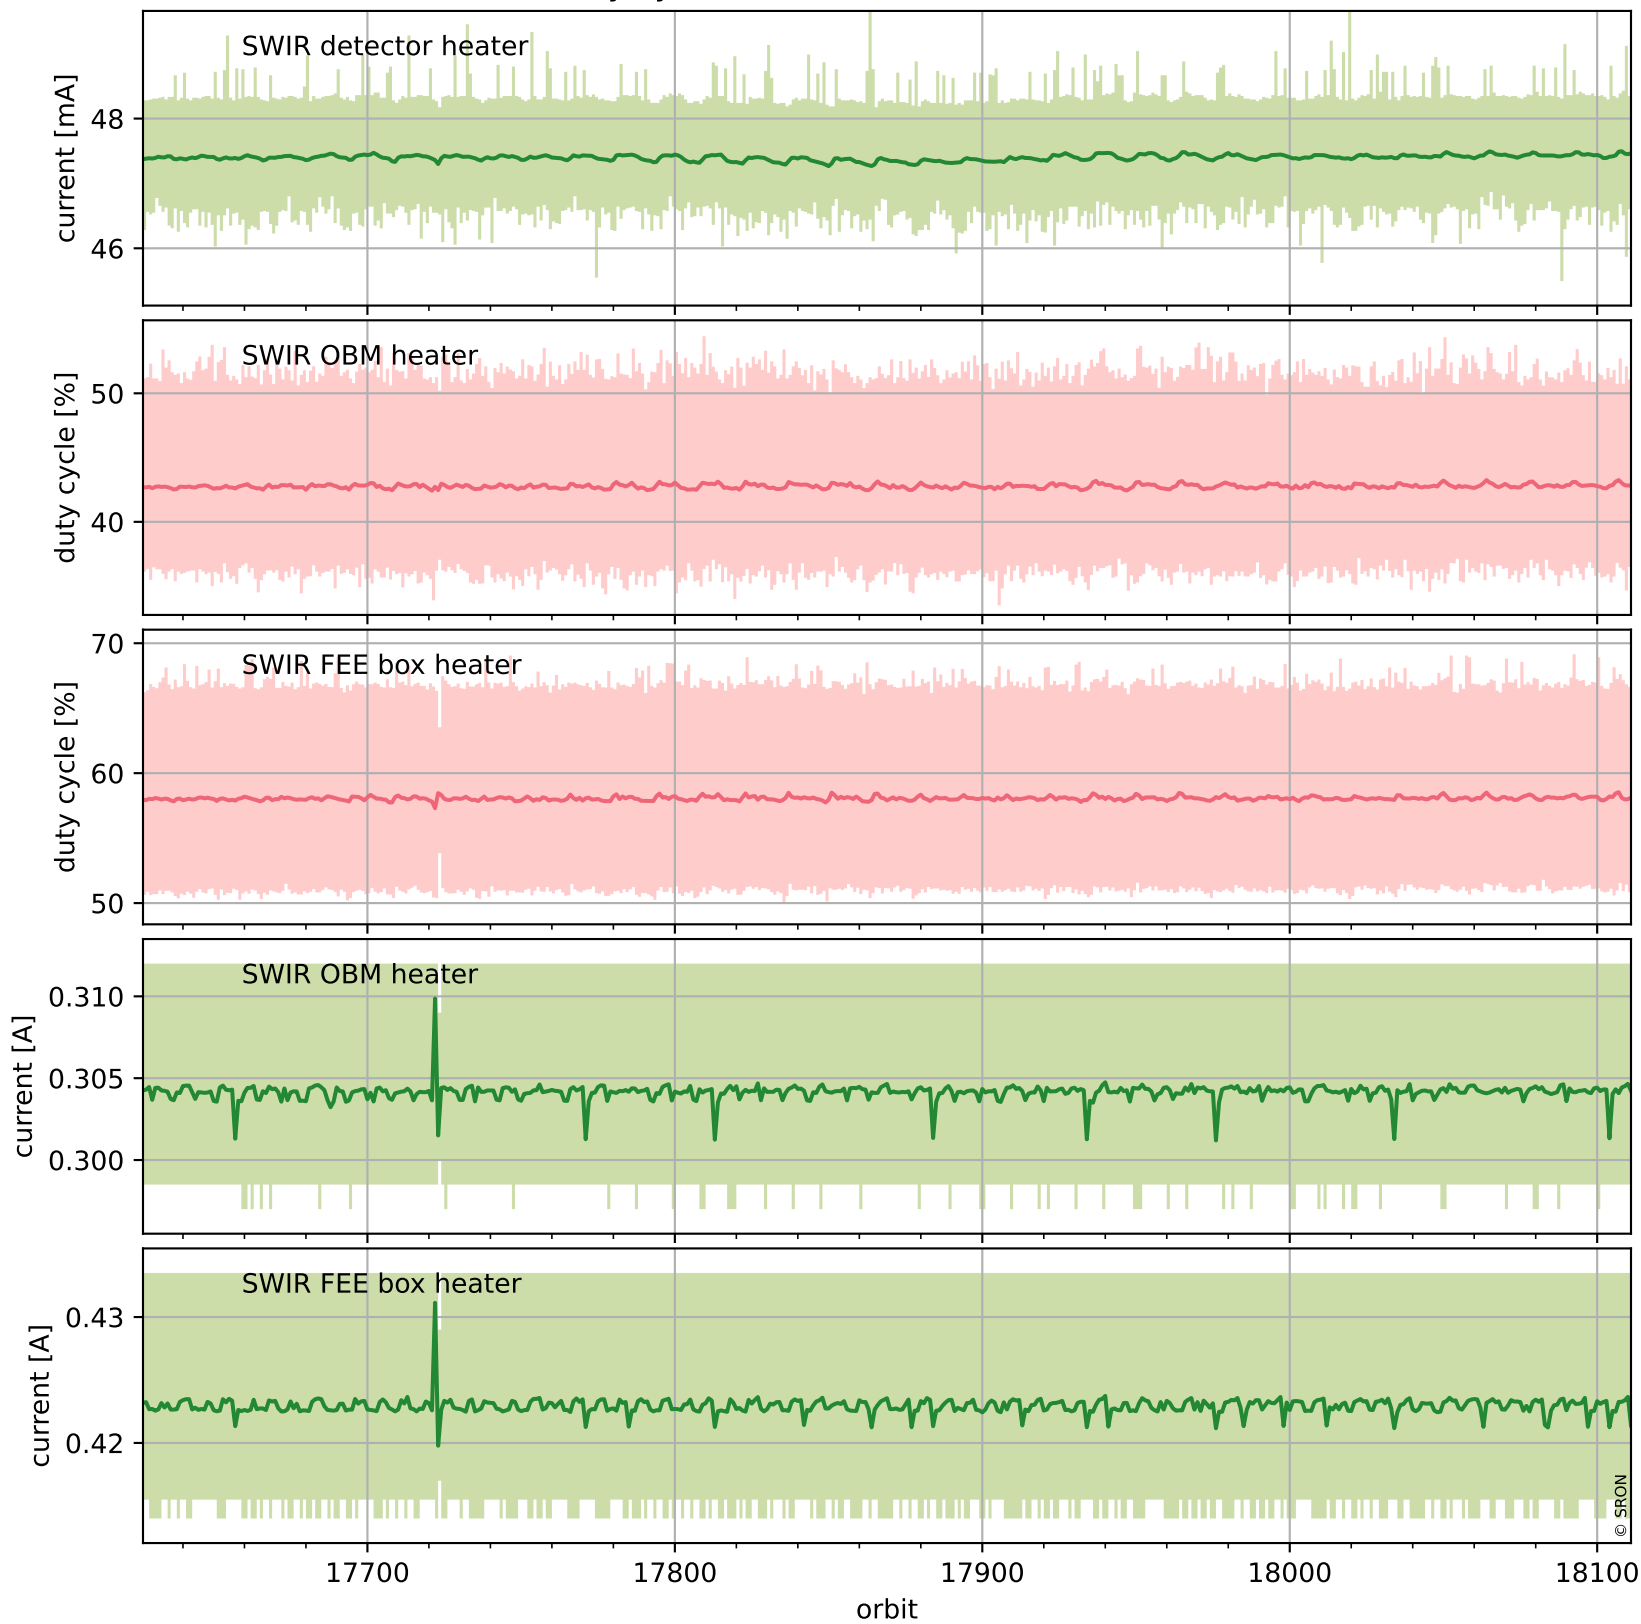

Tropomi SWIR housekeeping data

orbits : [18098, 18111]
coverage : 2021-04-11 / 2021-04-12
created : 2023-08-21T09:11:30

Temperature of sensors relevant for SWIR (one day)

Tropomi SWIR housekeeping data

orbits : [17627, 18111]
coverage : 2021-03-08 / 2021-04-12
created : 2023-08-21T09:11:31

Temperature of sensors relevant for SWIR (last month)

Tropomi SWIR housekeeping data

orbits : [18098, 18111]
coverage : 2021-04-11 / 2021-04-12
created : 2023-08-21T09:11:31

Current and duty cycle of 3 heaters relevant for SWIR (one day)

Tropomi SWIR housekeeping data

orbits : [17627, 18111]
coverage : 2021-03-08 / 2021-04-12
created : 2023-08-21T09:11:31

Current and duty cycle of 3 heaters relevant for SWIR (last month)

Tropomi SWIR housekeeping data

orbits : [18098, 18111]
coverage : 2021-04-11 / 2021-04-12
created : 2023-08-21T09:11:32

Temperature of sensors at the SWIR front-end electronics (one day)

Tropomi SWIR housekeeping data

orbits : [17627, 18111]
coverage : 2021-03-08 / 2021-04-12
created : 2023-08-21T09:11:32