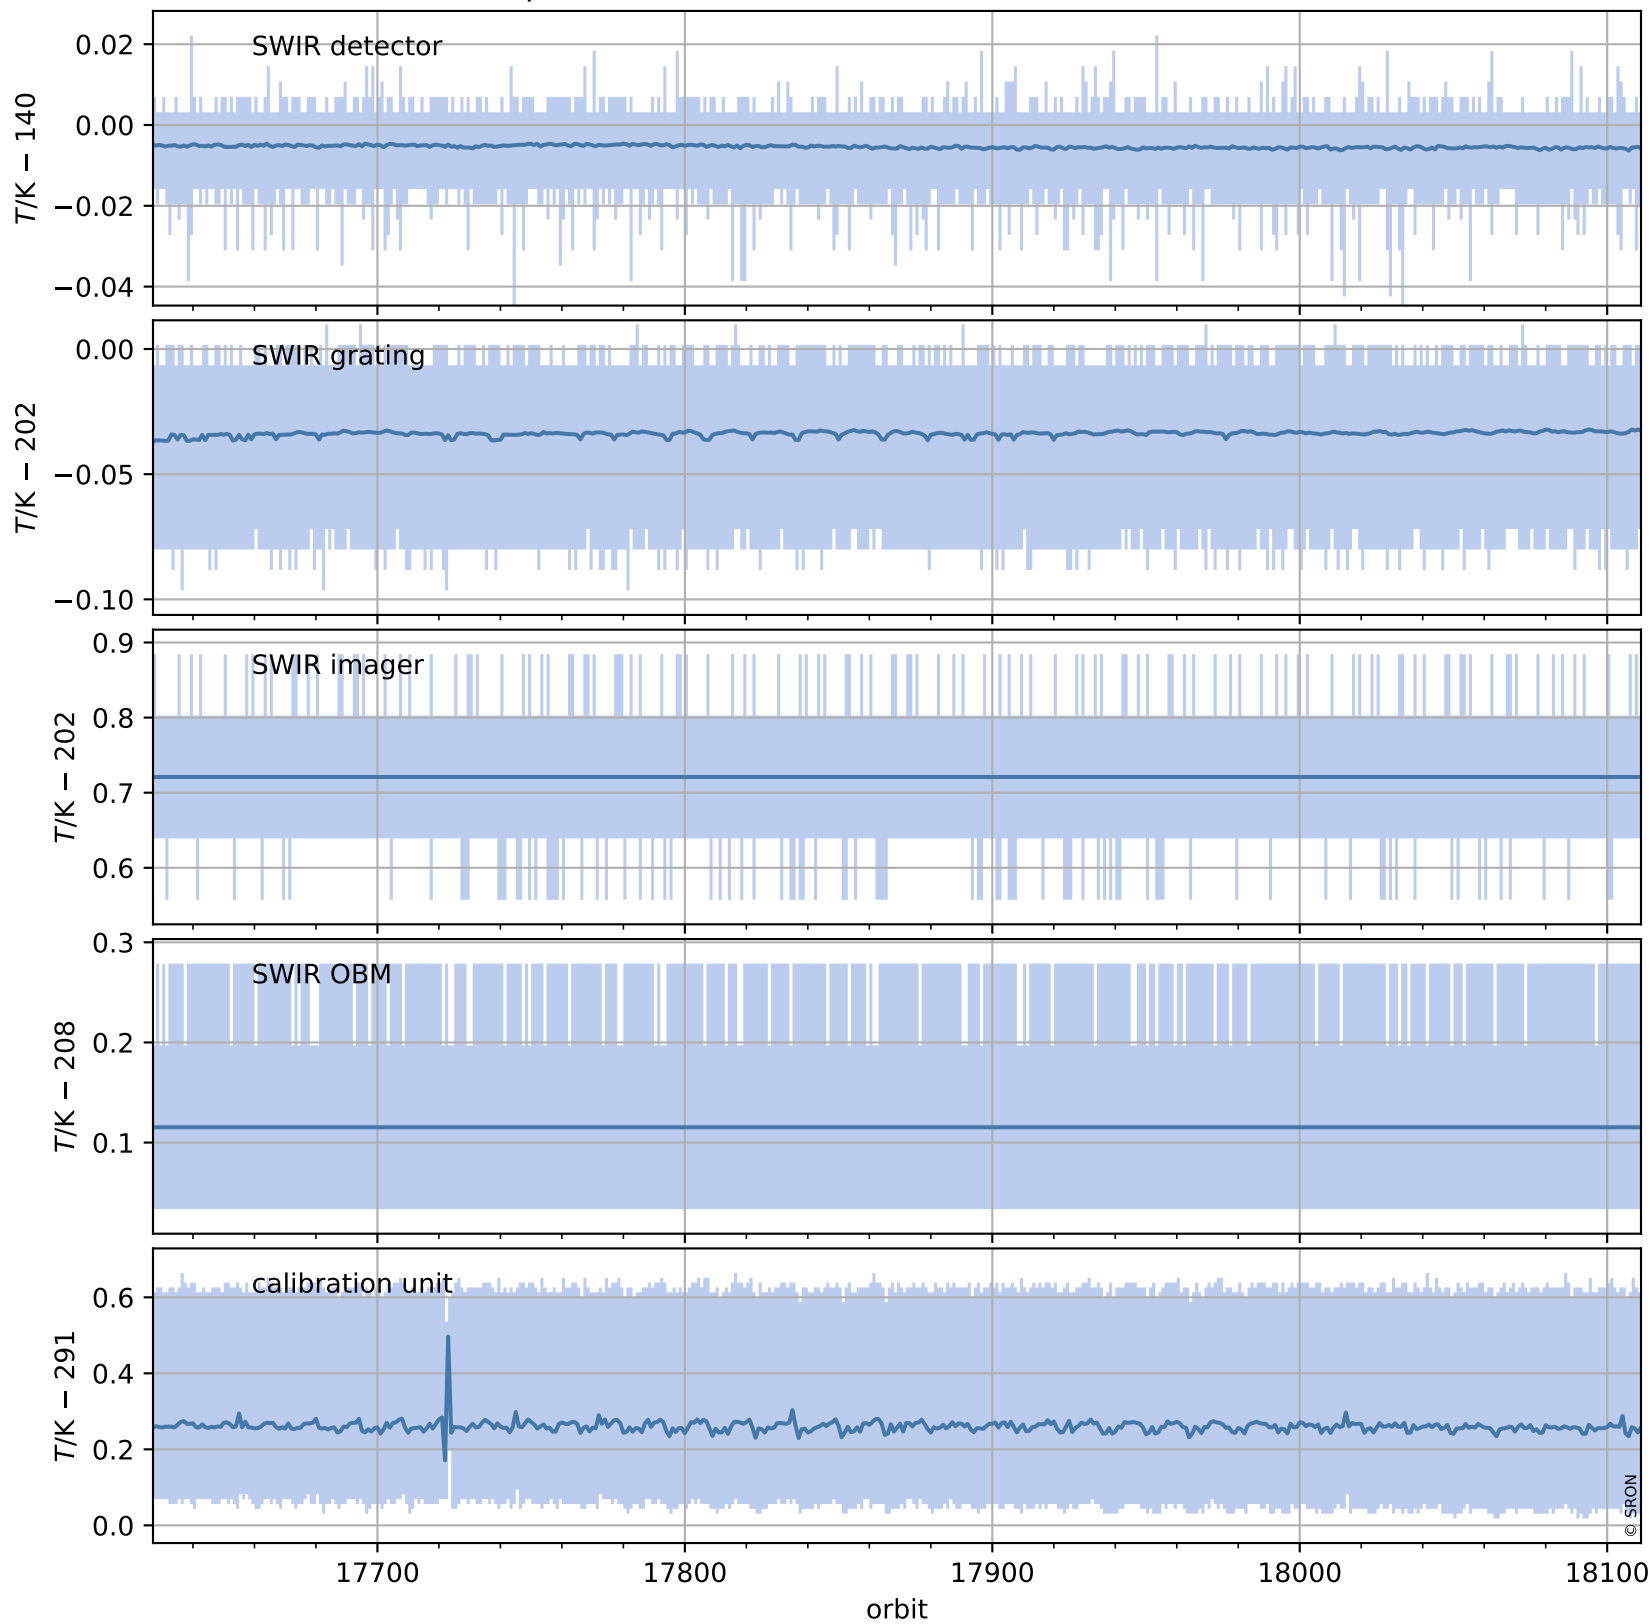

Tropomi SWIR housekeeping data

orbits : [18098, 18111]
coverage : 2021-04-11 / 2021-04-12
created : 2023-08-21T09:11:30

Temperature of sensors relevant for SWIR (one day)

Tropomi SWIR housekeeping data

orbits : [17627, 18111]
coverage : 2021-03-08 / 2021-04-12
created : 2023-08-21T09:11:31

Temperature of sensors relevant for SWIR (last month)

Tropomi SWIR housekeeping data

orbits : [18098, 18111]
coverage : 2021-04-11 / 2021-04-12
created : 2023-08-21T09:11:31

Current and duty cycle of 3 heaters relevant for SWIR (one day)

Tropomi SWIR housekeeping data

orbits : [17627, 18111]
coverage : 2021-03-08 / 2021-04-12
created : 2023-08-21T09:11:31

Current and duty cycle of 3 heaters relevant for SWIR (last month)

Tropomi SWIR housekeeping data

orbits : [18098, 18111]
coverage : 2021-04-11 / 2021-04-12
created : 2023-08-21T09:11:32

Temperature of sensors at the SWIR front-end electronics (one day)

Tropomi SWIR housekeeping data

orbits : [17627, 18111]
coverage : 2021-03-08 / 2021-04-12
created : 2023-08-21T09:11:32