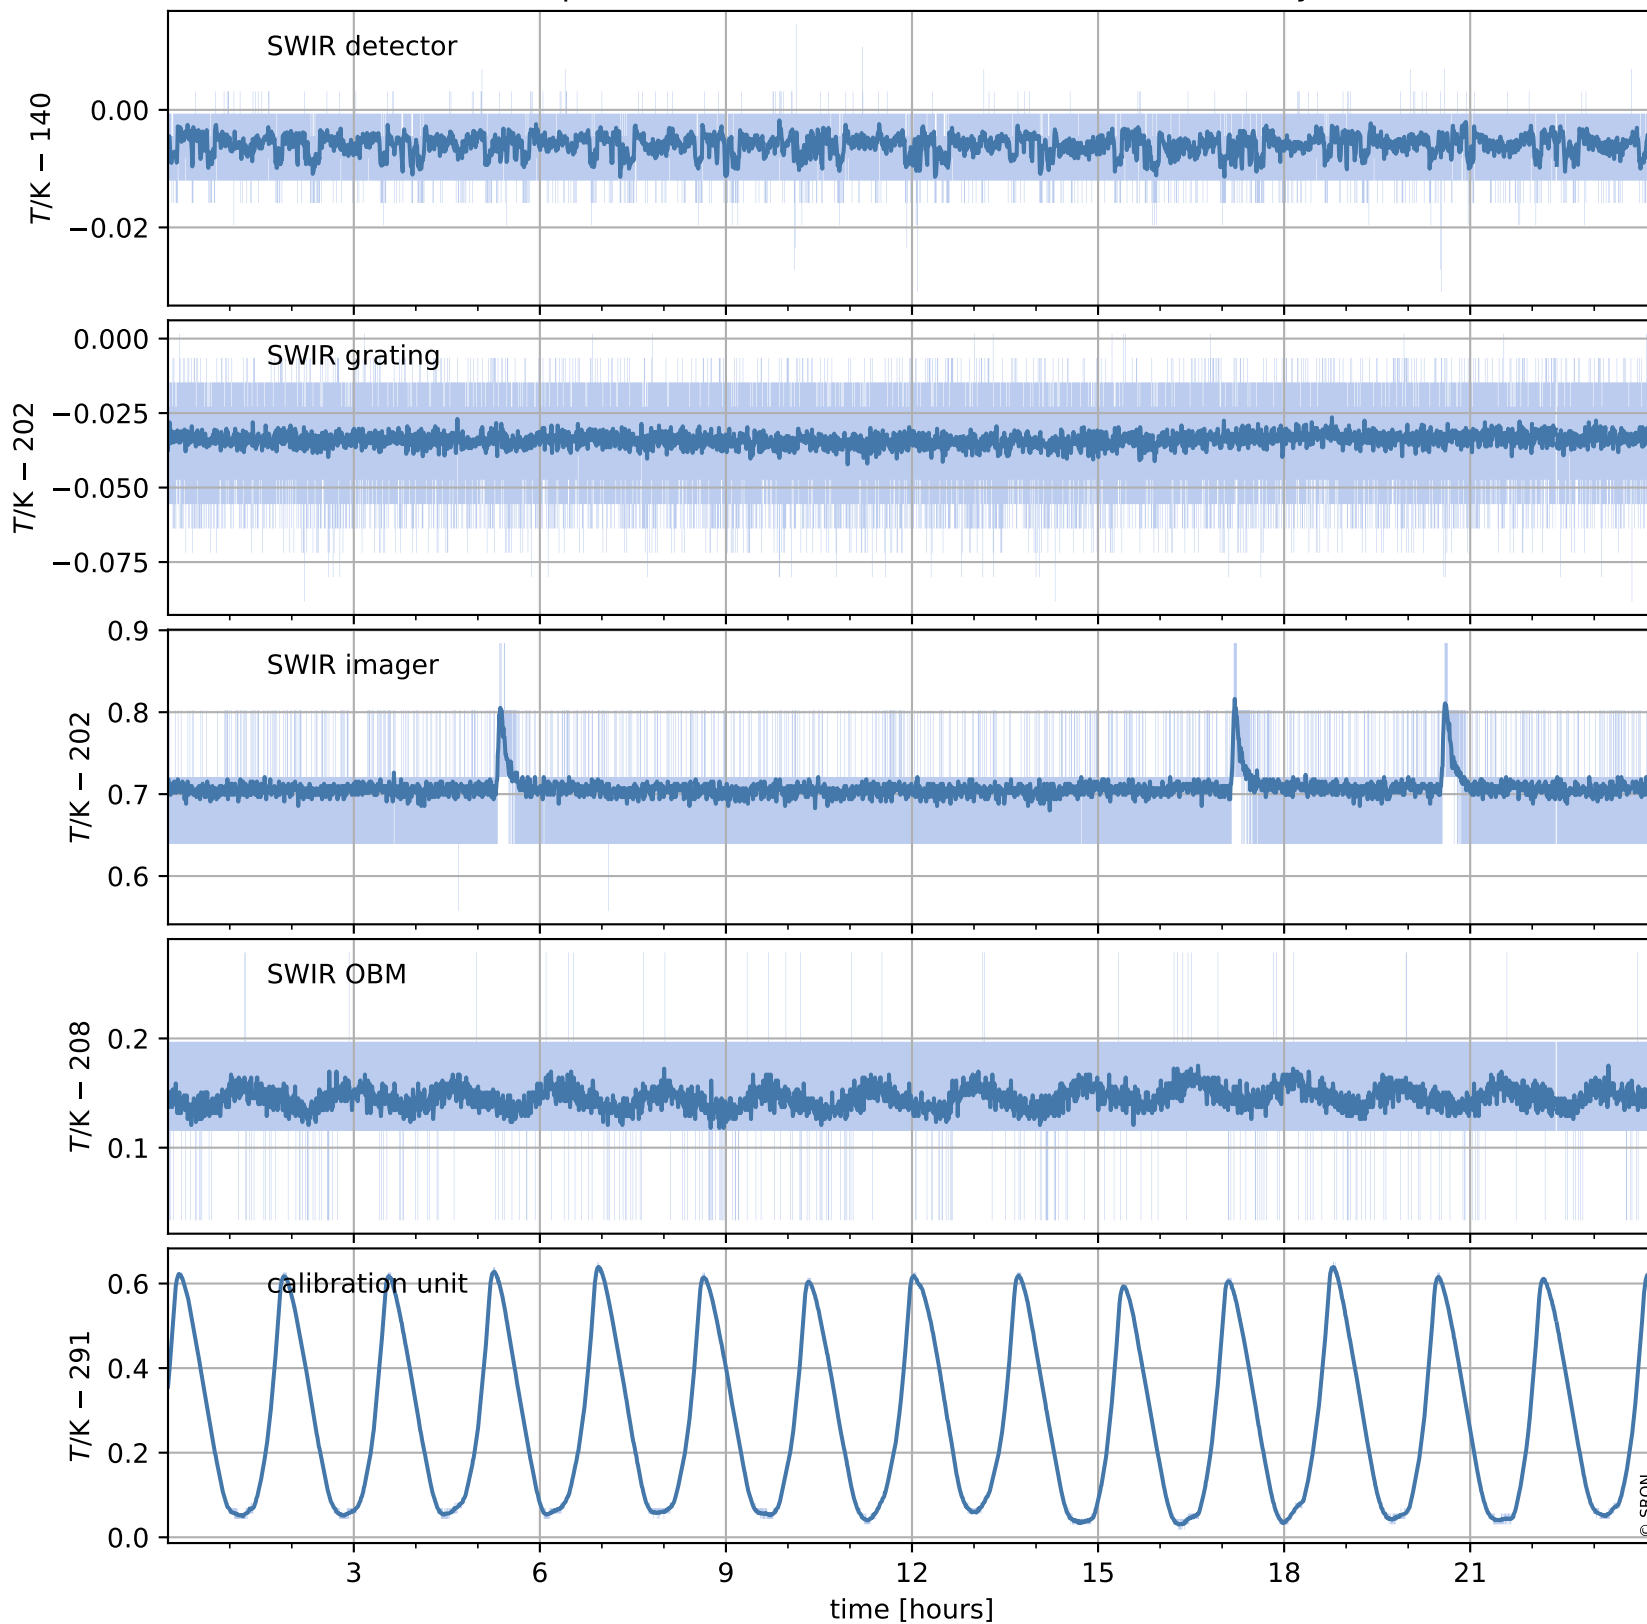

Tropomi SWIR housekeeping data

orbits : [18098, 18111]
coverage : 2021-04-11 / 2021-04-12
created : 2023-08-21T09:11:30

Temperature of sensors relevant for SWIR (one day)

Tropomi SWIR housekeeping data

orbits : [17627, 18111]
coverage : 2021-03-08 / 2021-04-12
created : 2023-08-21T09:11:31

Temperature of sensors relevant for SWIR (last month)

Tropomi SWIR housekeeping data

orbits : [18098, 18111]
coverage : 2021-04-11 / 2021-04-12
created : 2023-08-21T09:11:31

Current and duty cycle of 3 heaters relevant for SWIR (one day)

Tropomi SWIR housekeeping data

orbits : [17627, 18111]
coverage : 2021-03-08 / 2021-04-12
created : 2023-08-21T09:11:31

Current and duty cycle of 3 heaters relevant for SWIR (last month)

Tropomi SWIR housekeeping data