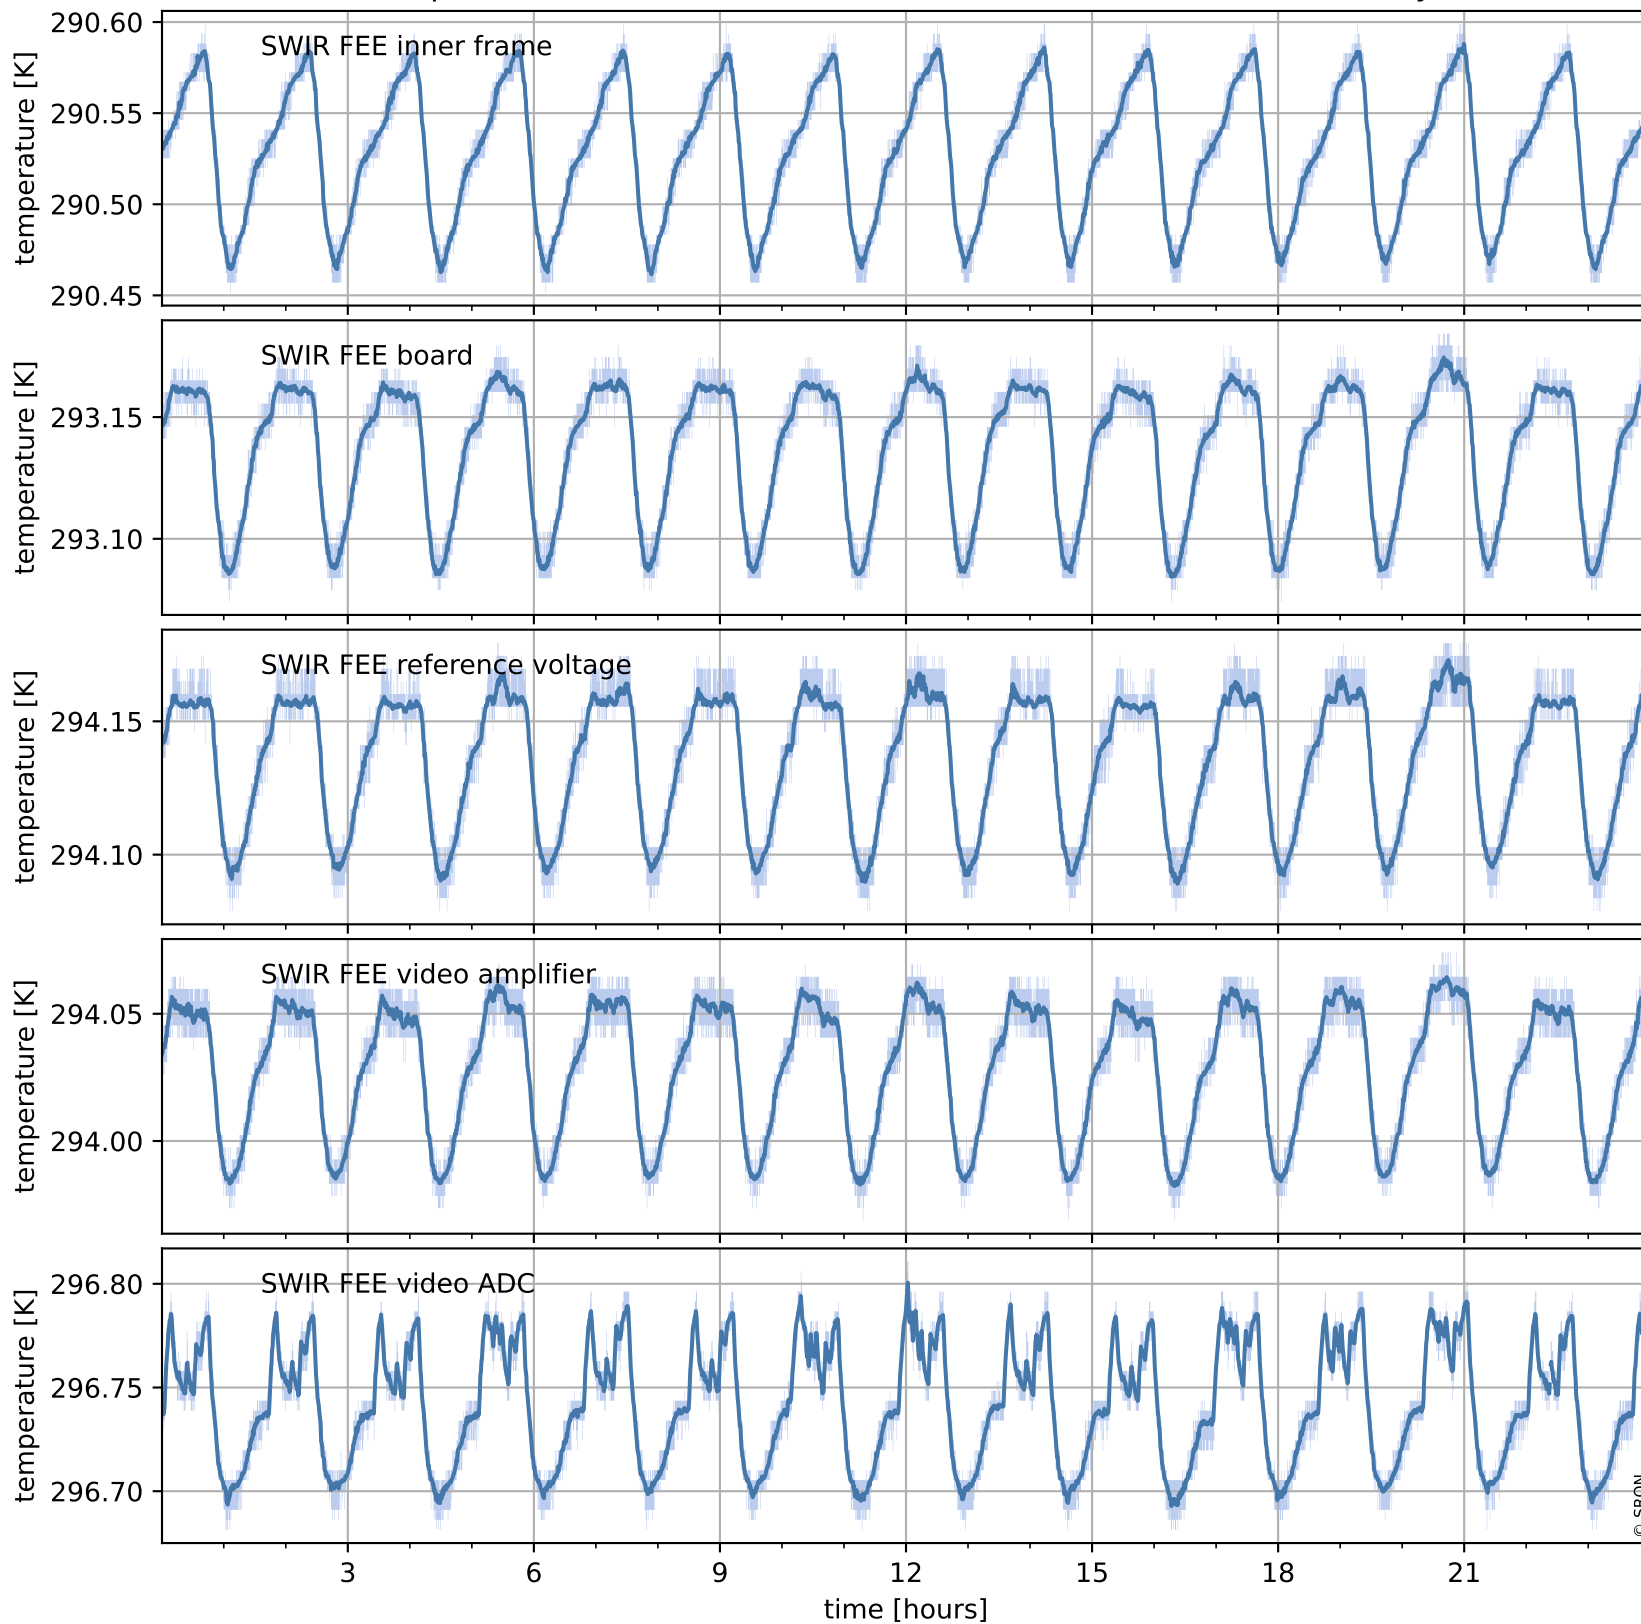

Tropomi SWIR housekeeping data

orbits : [18098, 18111]
coverage : 2021-04-11 / 2021-04-12
created : 2023-08-21T09:11:30

Temperature of sensors relevant for SWIR (one day)

Tropomi SWIR housekeeping data

orbits : [17627, 18111]
coverage : 2021-03-08 / 2021-04-12
created : 2023-08-21T09:11:31

Temperature of sensors relevant for SWIR (last month)

Tropomi SWIR housekeeping data

orbits : [18098, 18111]
coverage : 2021-04-11 / 2021-04-12
created : 2023-08-21T09:11:31

Current and duty cycle of 3 heaters relevant for SWIR (one day)

Tropomi SWIR housekeeping data

orbits : [17627, 18111]
coverage : 2021-03-08 / 2021-04-12
created : 2023-08-21T09:11:31

Current and duty cycle of 3 heaters relevant for SWIR (last month)

Tropomi SWIR housekeeping data

orbits : [18098, 18111]
coverage : 2021-04-11 / 2021-04-12
created : 2023-08-21T09:11:32

Temperature of sensors at the SWIR front-end electronics (one day)

Tropomi SWIR housekeeping data

orbits : [17627, 18111]
coverage : 2021-03-08 / 2021-04-12
created : 2023-08-21T09:11:32