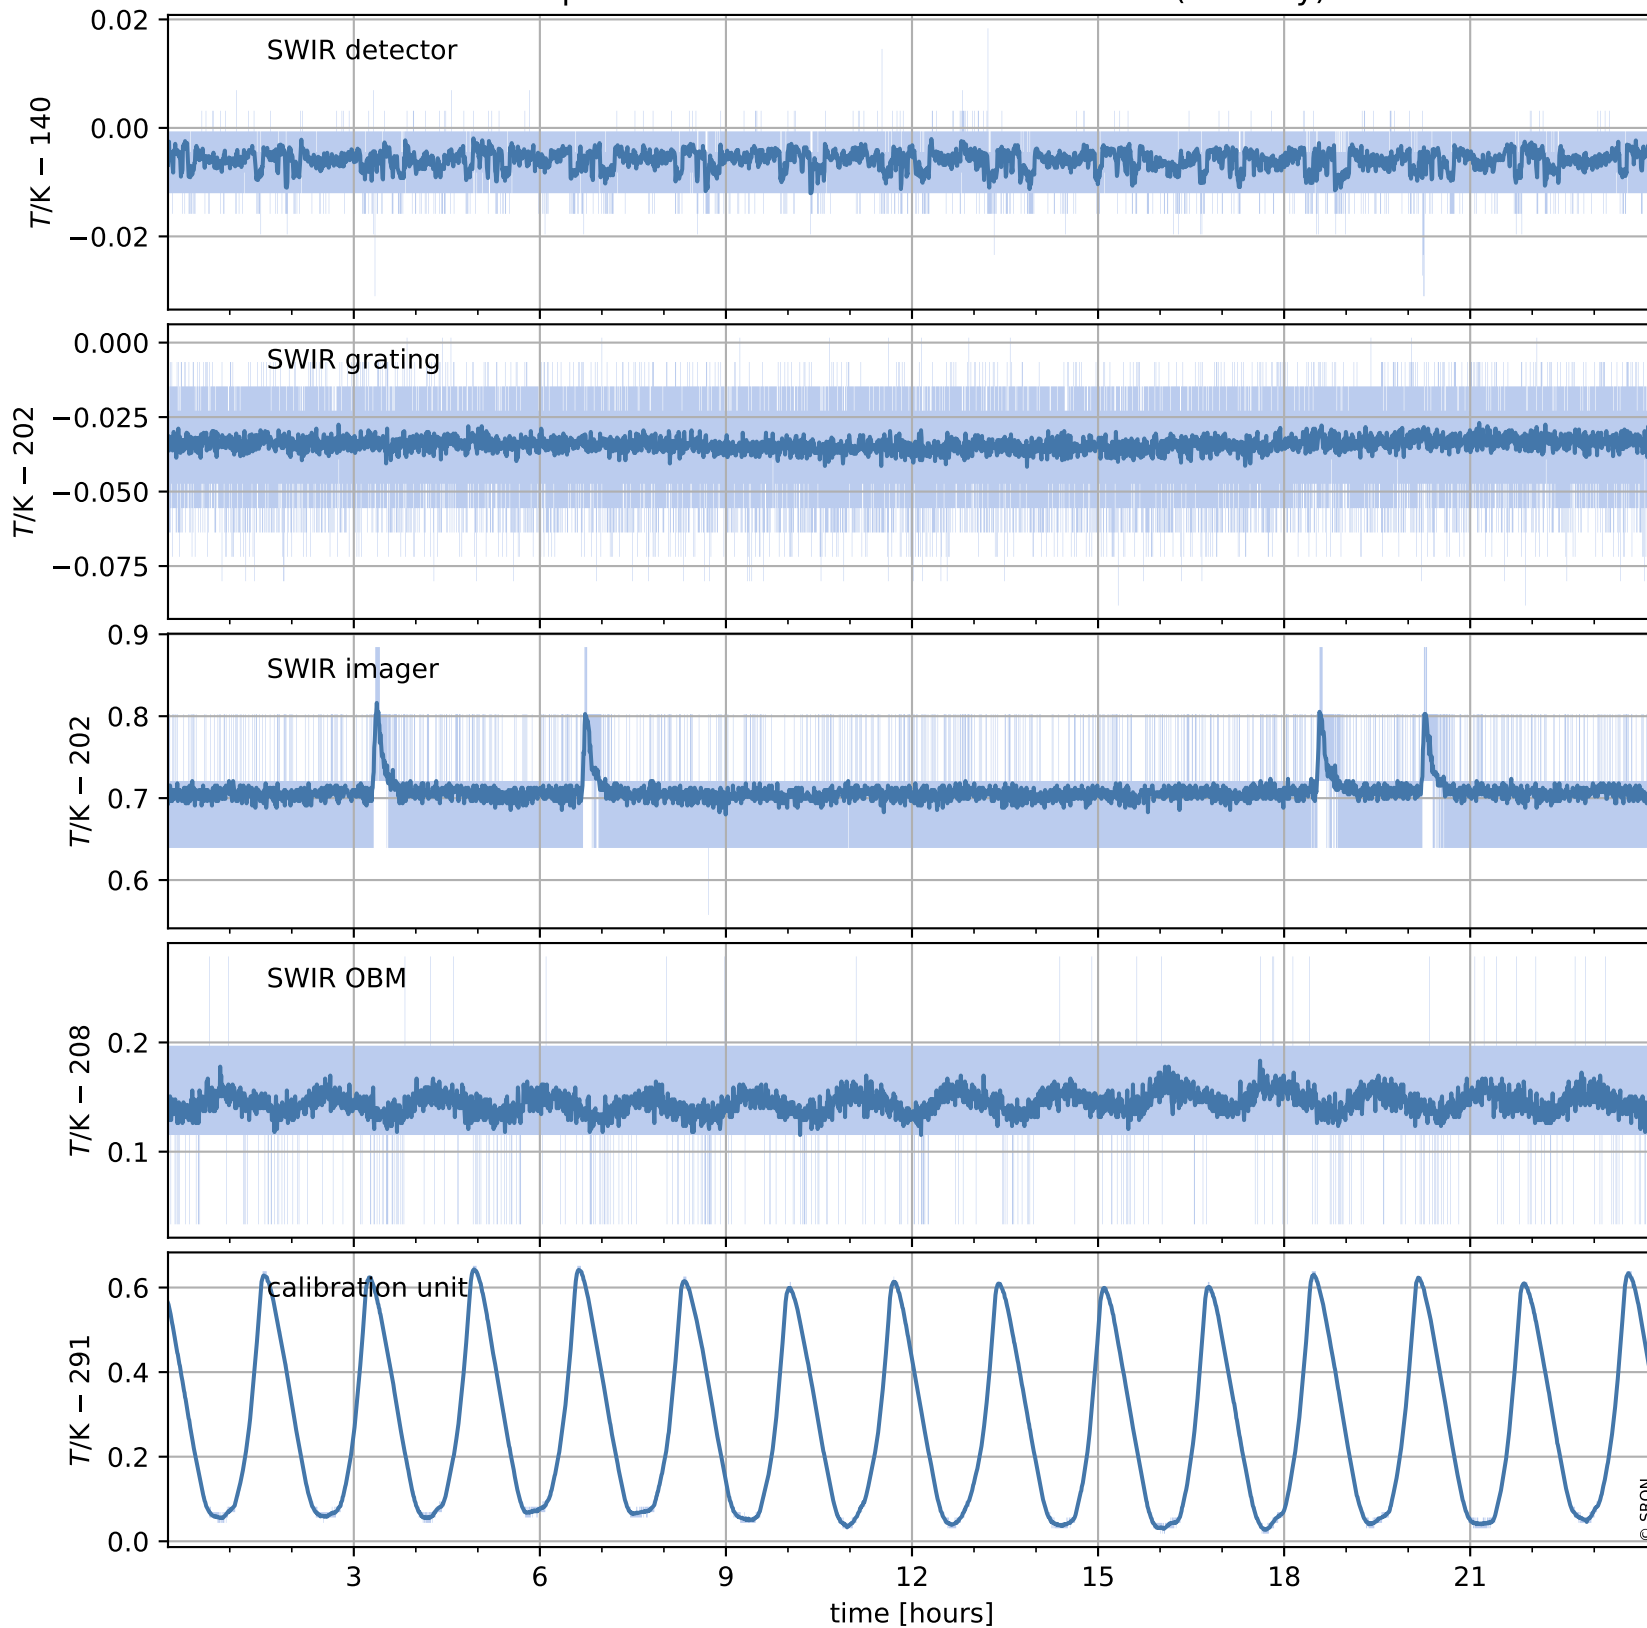

Tropomi SWIR housekeeping data

orbits : [18112, 18126]
coverage : 2021-04-12 / 2021-04-13
created : 2023-08-21T09:11:32

Temperature of sensors relevant for SWIR (one day)

Tropomi SWIR housekeeping data

orbits : [17642, 18126]
coverage : 2021-03-09 / 2021-04-13
created : 2023-08-21T09:11:33

Temperature of sensors relevant for SWIR (last month)

Tropomi SWIR housekeeping data

orbits : [18112, 18126]
coverage : 2021-04-12 / 2021-04-13
created : 2023-08-21T09:11:33

Current and duty cycle of 3 heaters relevant for SWIR (one day)