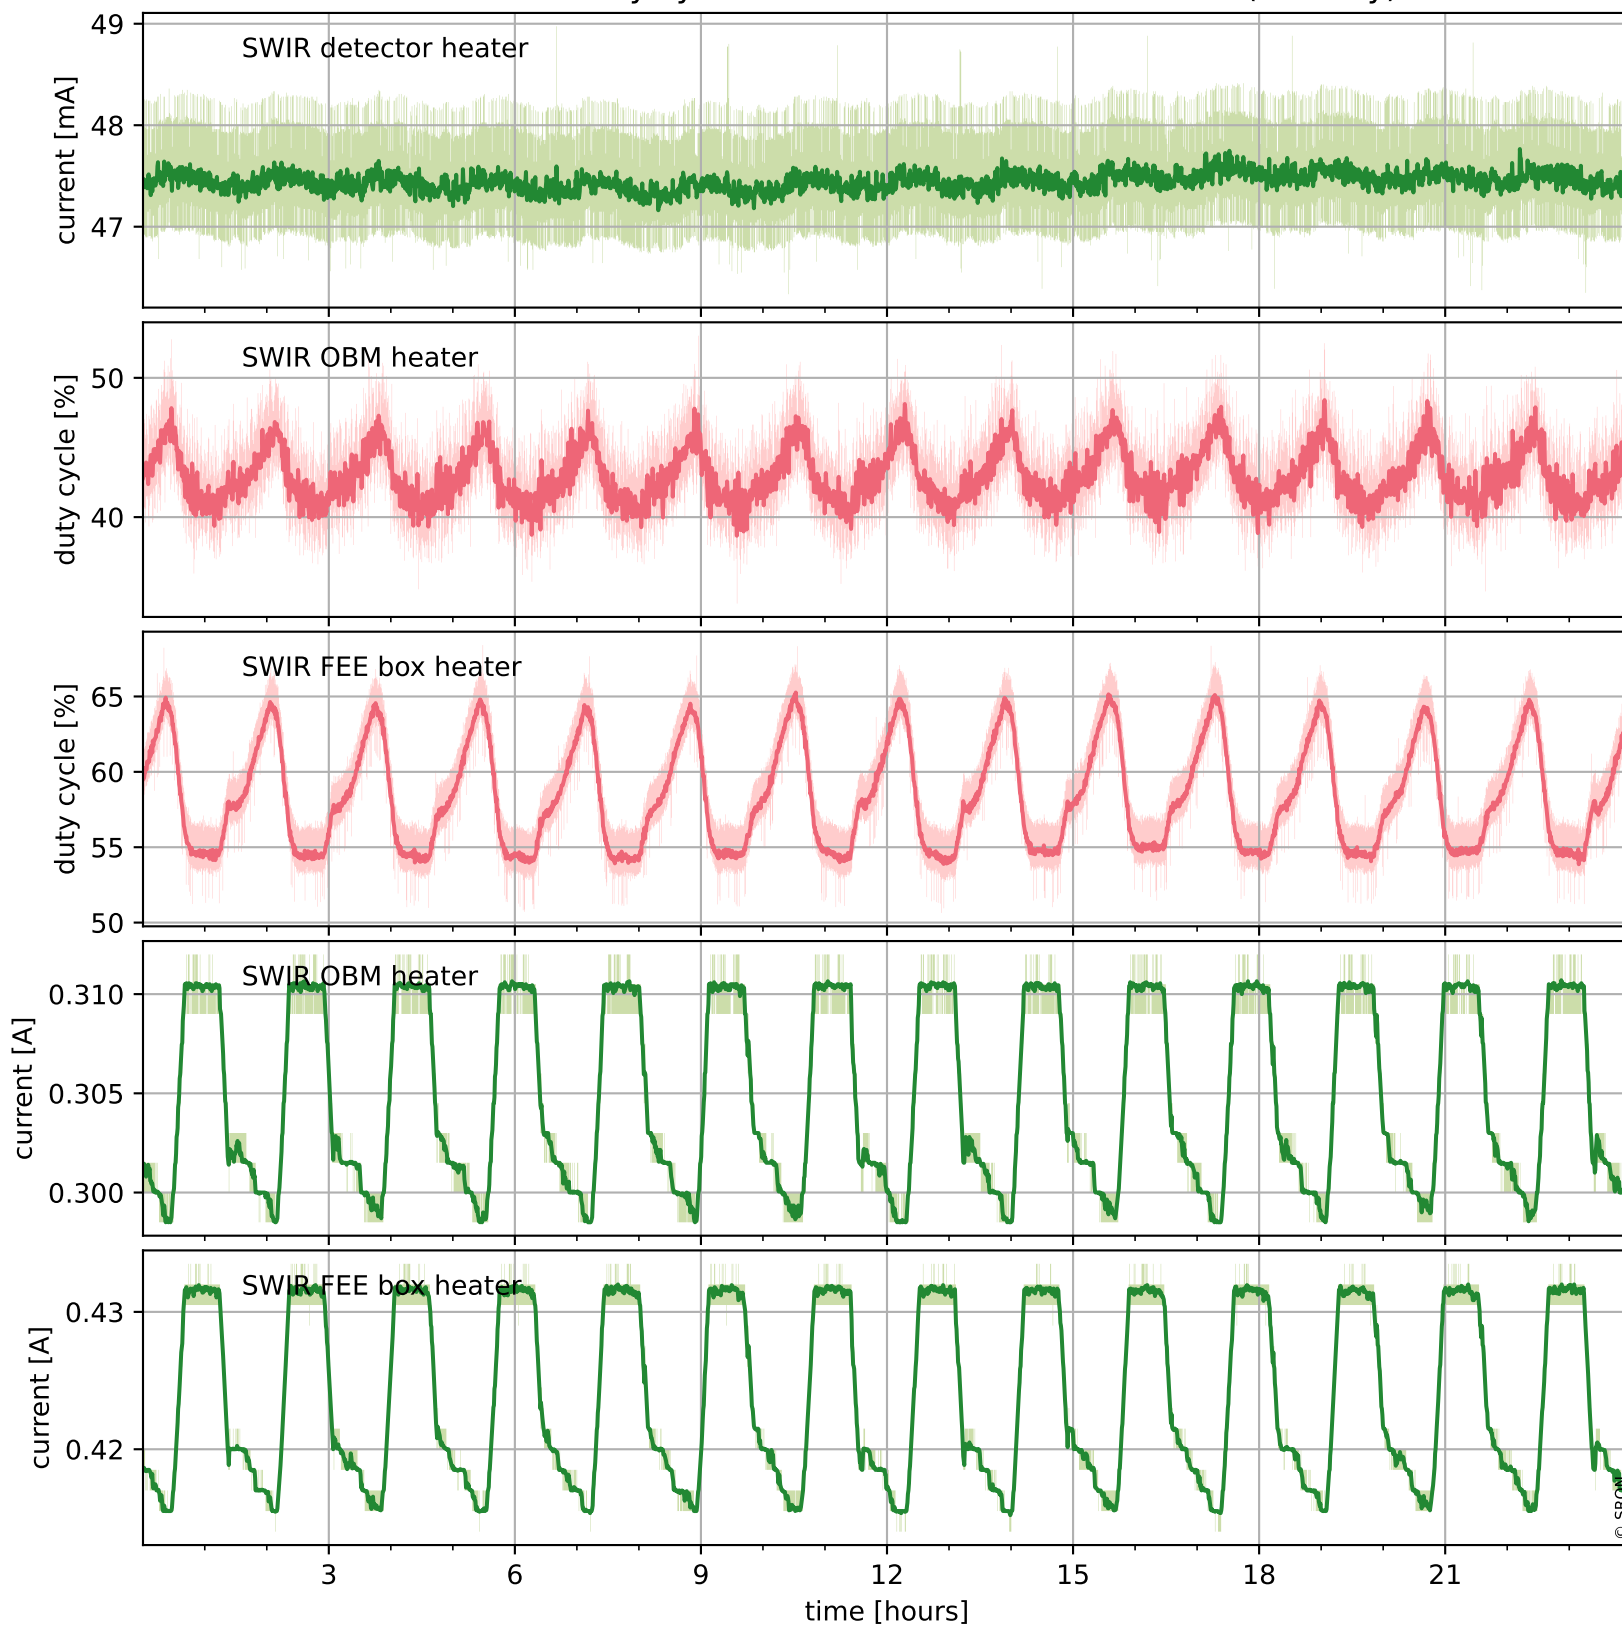

Tropomi SWIR housekeeping data

orbits : [18112, 18126]
coverage : 2021-04-12 / 2021-04-13
created : 2023-08-21T09:11:32

Temperature of sensors relevant for SWIR (one day)

Tropomi SWIR housekeeping data

orbits : [17642, 18126]
coverage : 2021-03-09 / 2021-04-13
created : 2023-08-21T09:11:33

Temperature of sensors relevant for SWIR (last month)

Tropomi SWIR housekeeping data

orbits : [18112, 18126]
coverage : 2021-04-12 / 2021-04-13
created : 2023-08-21T09:11:33

Current and duty cycle of 3 heaters relevant for SWIR (one day)

Tropomi SWIR housekeeping data

orbits : [17642, 18126]
coverage : 2021-03-09 / 2021-04-13
created : 2023-08-21T09:11:34

Current and duty cycle of 3 heaters relevant for SWIR (last month)

Tropomi SWIR housekeeping data