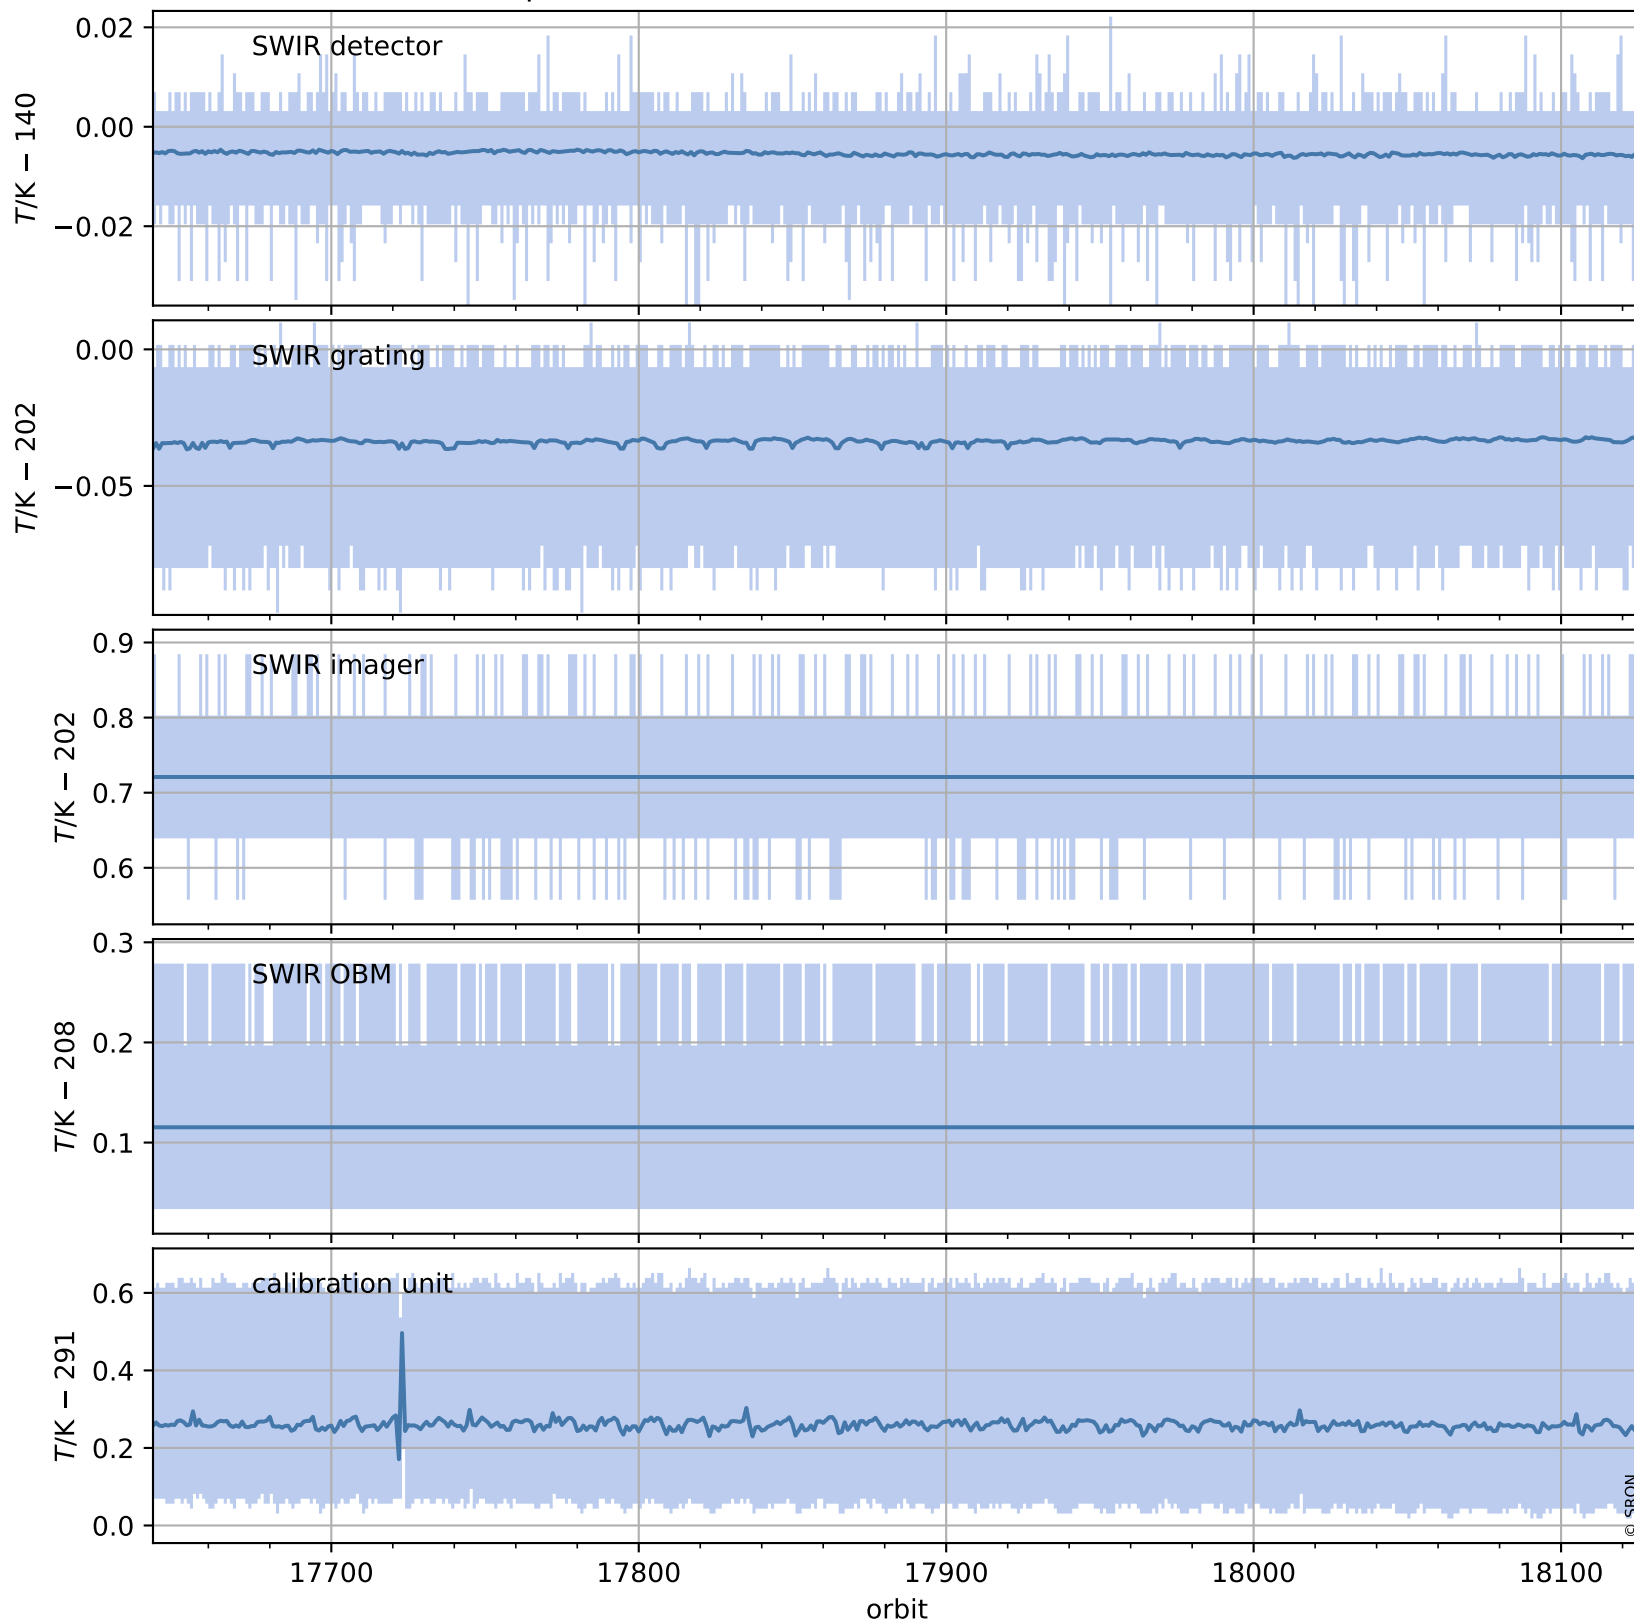

Tropomi SWIR housekeeping data

orbits : [18112, 18126]
coverage : 2021-04-12 / 2021-04-13
created : 2023-08-21T09:11:32

Temperature of sensors relevant for SWIR (one day)

Tropomi SWIR housekeeping data

orbits : [17642, 18126]
coverage : 2021-03-09 / 2021-04-13
created : 2023-08-21T09:11:33

Temperature of sensors relevant for SWIR (last month)

Tropomi SWIR housekeeping data

orbits : [18112, 18126]
coverage : 2021-04-12 / 2021-04-13
created : 2023-08-21T09:11:33

Current and duty cycle of 3 heaters relevant for SWIR (one day)

Tropomi SWIR housekeeping data

orbits : [17642, 18126]
coverage : 2021-03-09 / 2021-04-13
created : 2023-08-21T09:11:34

Current and duty cycle of 3 heaters relevant for SWIR (last month)

Tropomi SWIR housekeeping data

orbits : [18112, 18126]
coverage : 2021-04-12 / 2021-04-13
created : 2023-08-21T09:11:34

Temperature of sensors at the SWIR front-end electronics (one day)

Tropomi SWIR housekeeping data

orbits : [17642, 18126]
coverage : 2021-03-09 / 2021-04-13
created : 2023-08-21T09:11:34