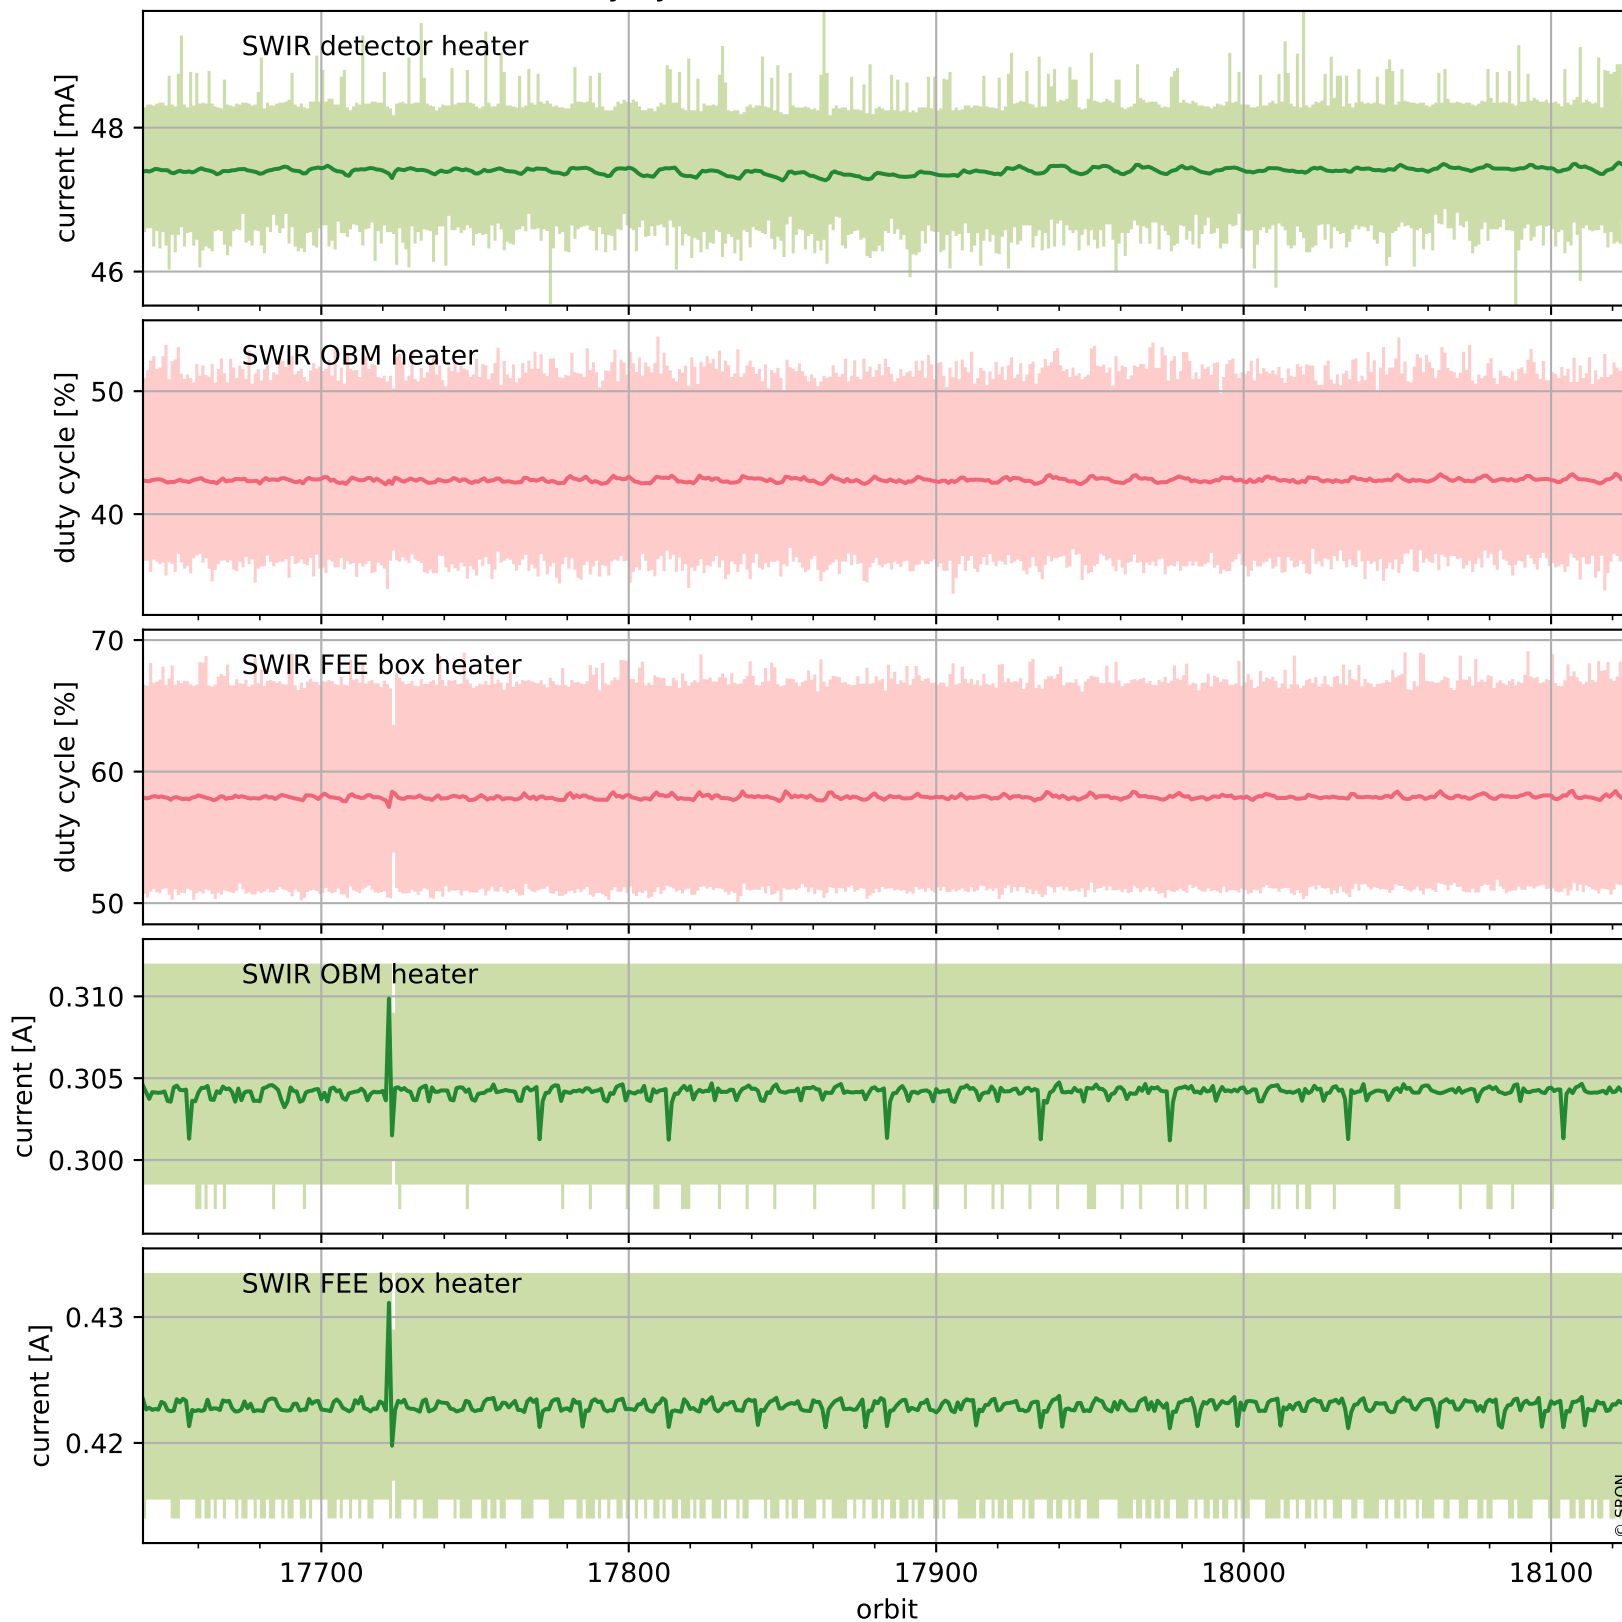

Tropomi SWIR housekeeping data

orbits : [18112, 18126]
coverage : 2021-04-12 / 2021-04-13
created : 2023-08-21T09:11:32

Temperature of sensors relevant for SWIR (one day)

Tropomi SWIR housekeeping data

orbits : [17642, 18126]
coverage : 2021-03-09 / 2021-04-13
created : 2023-08-21T09:11:33

Temperature of sensors relevant for SWIR (last month)

Tropomi SWIR housekeeping data

orbits : [18112, 18126]
coverage : 2021-04-12 / 2021-04-13
created : 2023-08-21T09:11:33

Current and duty cycle of 3 heaters relevant for SWIR (one day)

Tropomi SWIR housekeeping data

orbits : [17642, 18126]
coverage : 2021-03-09 / 2021-04-13
created : 2023-08-21T09:11:34

Current and duty cycle of 3 heaters relevant for SWIR (last month)

Tropomi SWIR housekeeping data

orbits : [18112, 18126]
coverage : 2021-04-12 / 2021-04-13
created : 2023-08-21T09:11:34

Temperature of sensors at the SWIR front-end electronics (one day)

Tropomi SWIR housekeeping data

orbits : [17642, 18126]
coverage : 2021-03-09 / 2021-04-13
created : 2023-08-21T09:11:34