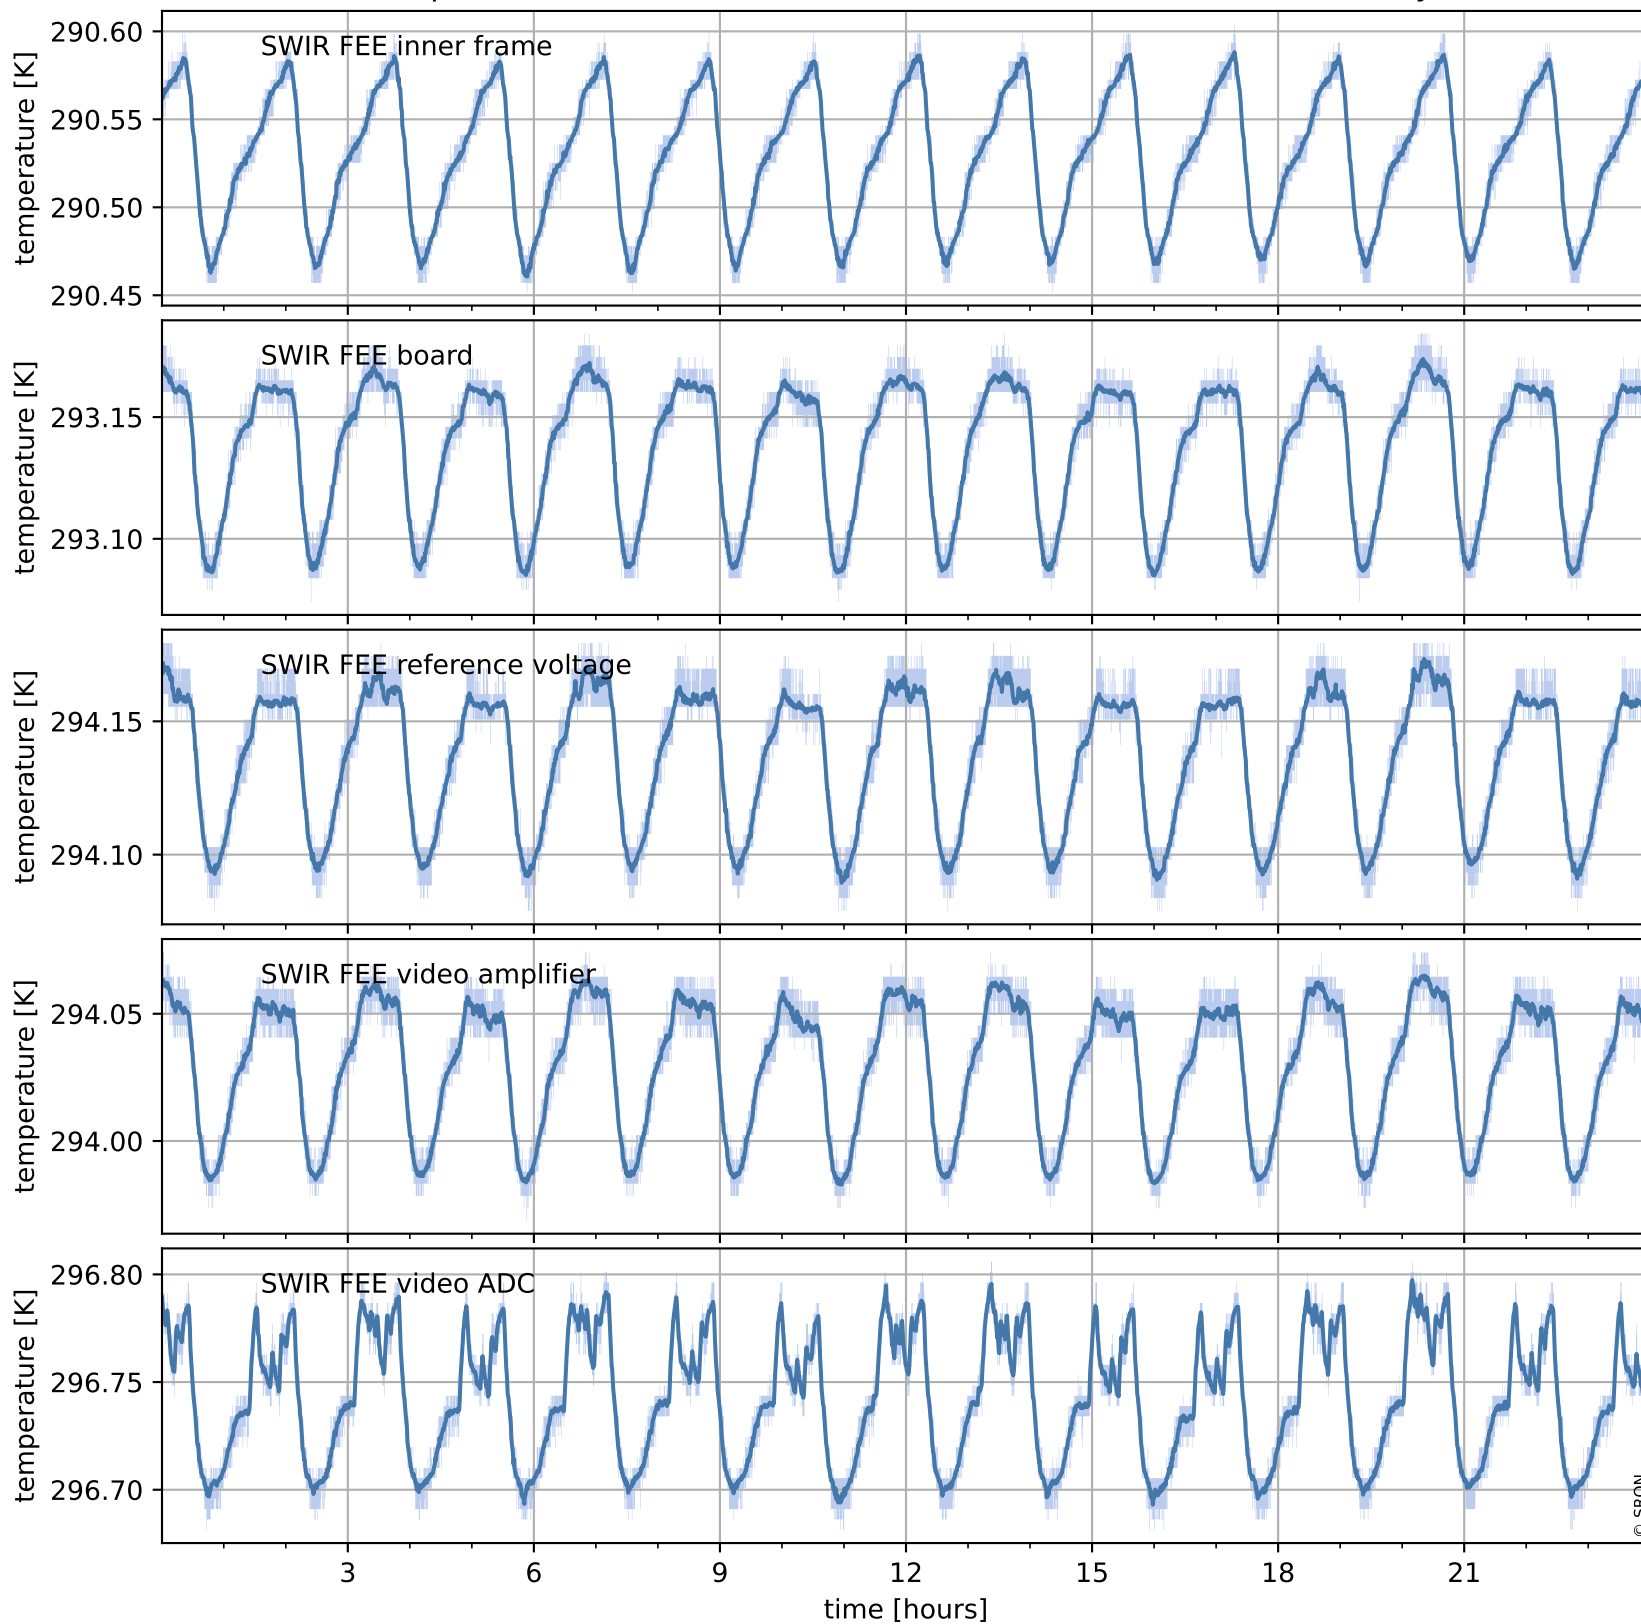

Tropomi SWIR housekeeping data

orbits : [18112, 18126]
coverage : 2021-04-12 / 2021-04-13
created : 2023-08-21T09:11:32

Temperature of sensors relevant for SWIR (one day)

Tropomi SWIR housekeeping data

orbits : [17642, 18126]
coverage : 2021-03-09 / 2021-04-13
created : 2023-08-21T09:11:33

Temperature of sensors relevant for SWIR (last month)

Tropomi SWIR housekeeping data

orbits : [18112, 18126]
coverage : 2021-04-12 / 2021-04-13
created : 2023-08-21T09:11:33

Current and duty cycle of 3 heaters relevant for SWIR (one day)

Tropomi SWIR housekeeping data

orbits : [17642, 18126]
coverage : 2021-03-09 / 2021-04-13
created : 2023-08-21T09:11:34

Current and duty cycle of 3 heaters relevant for SWIR (last month)

Tropomi SWIR housekeeping data

orbits : [18112, 18126]
coverage : 2021-04-12 / 2021-04-13
created : 2023-08-21T09:11:34

Temperature of sensors at the SWIR front-end electronics (one day)

Tropomi SWIR housekeeping data

orbits : [17642, 18126]
coverage : 2021-03-09 / 2021-04-13
created : 2023-08-21T09:11:34