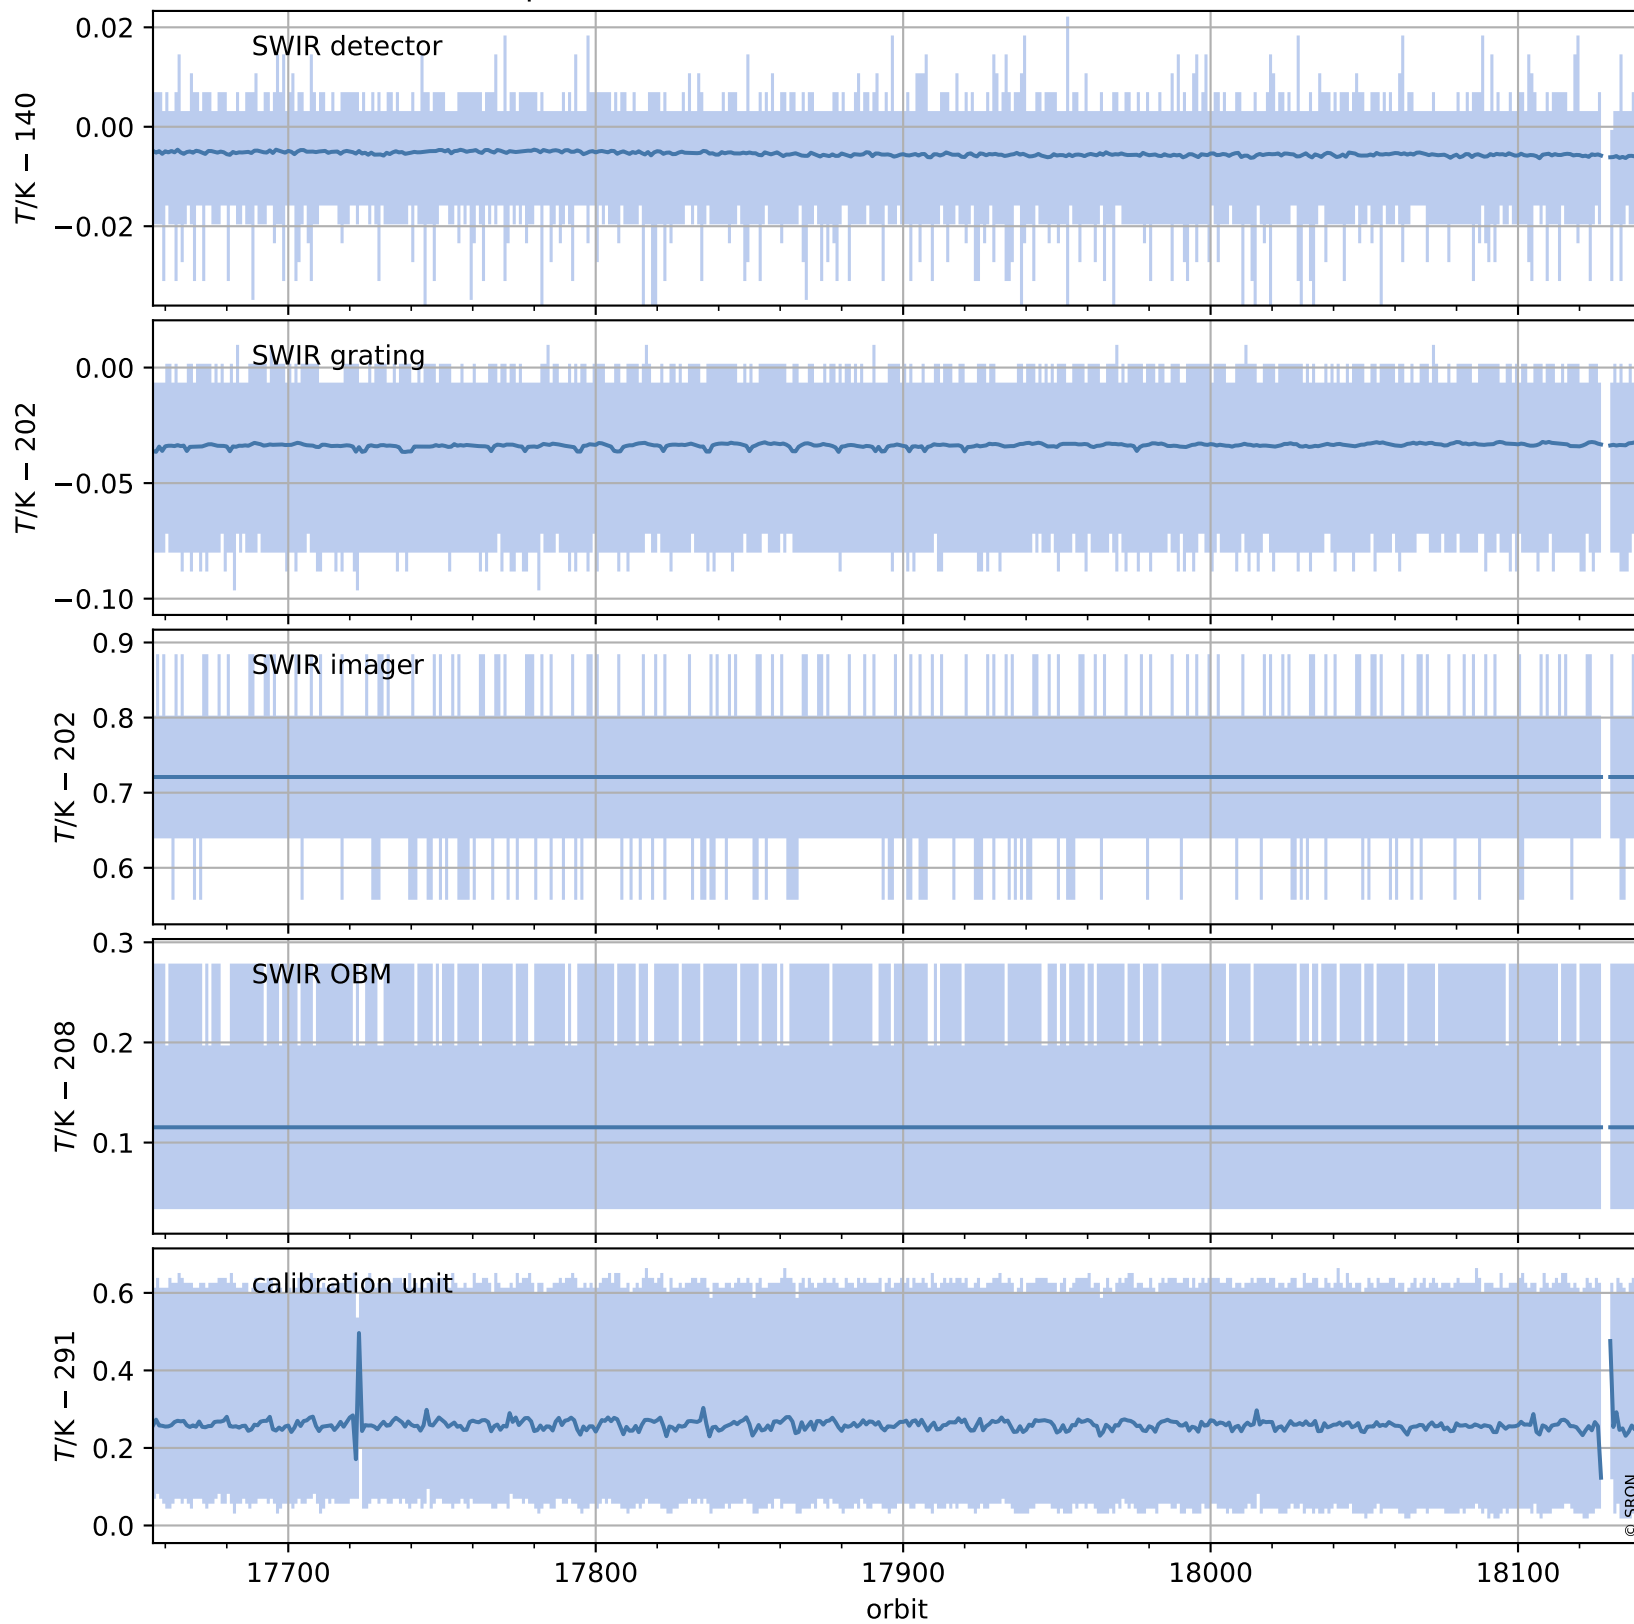

Tropomi SWIR housekeeping data

orbits : [18127, 18140]
coverage : 2021-04-13 / 2021-04-14
created : 2023-08-21T09:11:35

Temperature of sensors relevant for SWIR (one day)

Tropomi SWIR housekeeping data

orbits : [17656, 18140]
coverage : 2021-03-10 / 2021-04-14
created : 2023-08-21T09:11:35

Temperature of sensors relevant for SWIR (last month)

Tropomi SWIR housekeeping data

orbits : [18127, 18140]
coverage : 2021-04-13 / 2021-04-14
created : 2023-08-21T09:11:35

Current and duty cycle of 3 heaters relevant for SWIR (one day)

Tropomi SWIR housekeeping data

orbits : [17656, 18140]
coverage : 2021-03-10 / 2021-04-14
created : 2023-08-21T09:11:36

Current and duty cycle of 3 heaters relevant for SWIR (last month)

Tropomi SWIR housekeeping data

orbits : [18127, 18140]
coverage : 2021-04-13 / 2021-04-14
created : 2023-08-21T09:11:36

Temperature of sensors at the SWIR front-end electronics (one day)

Tropomi SWIR housekeeping data

orbits : [17656, 18140]
coverage : 2021-03-10 / 2021-04-14
created : 2023-08-21T09:11:37