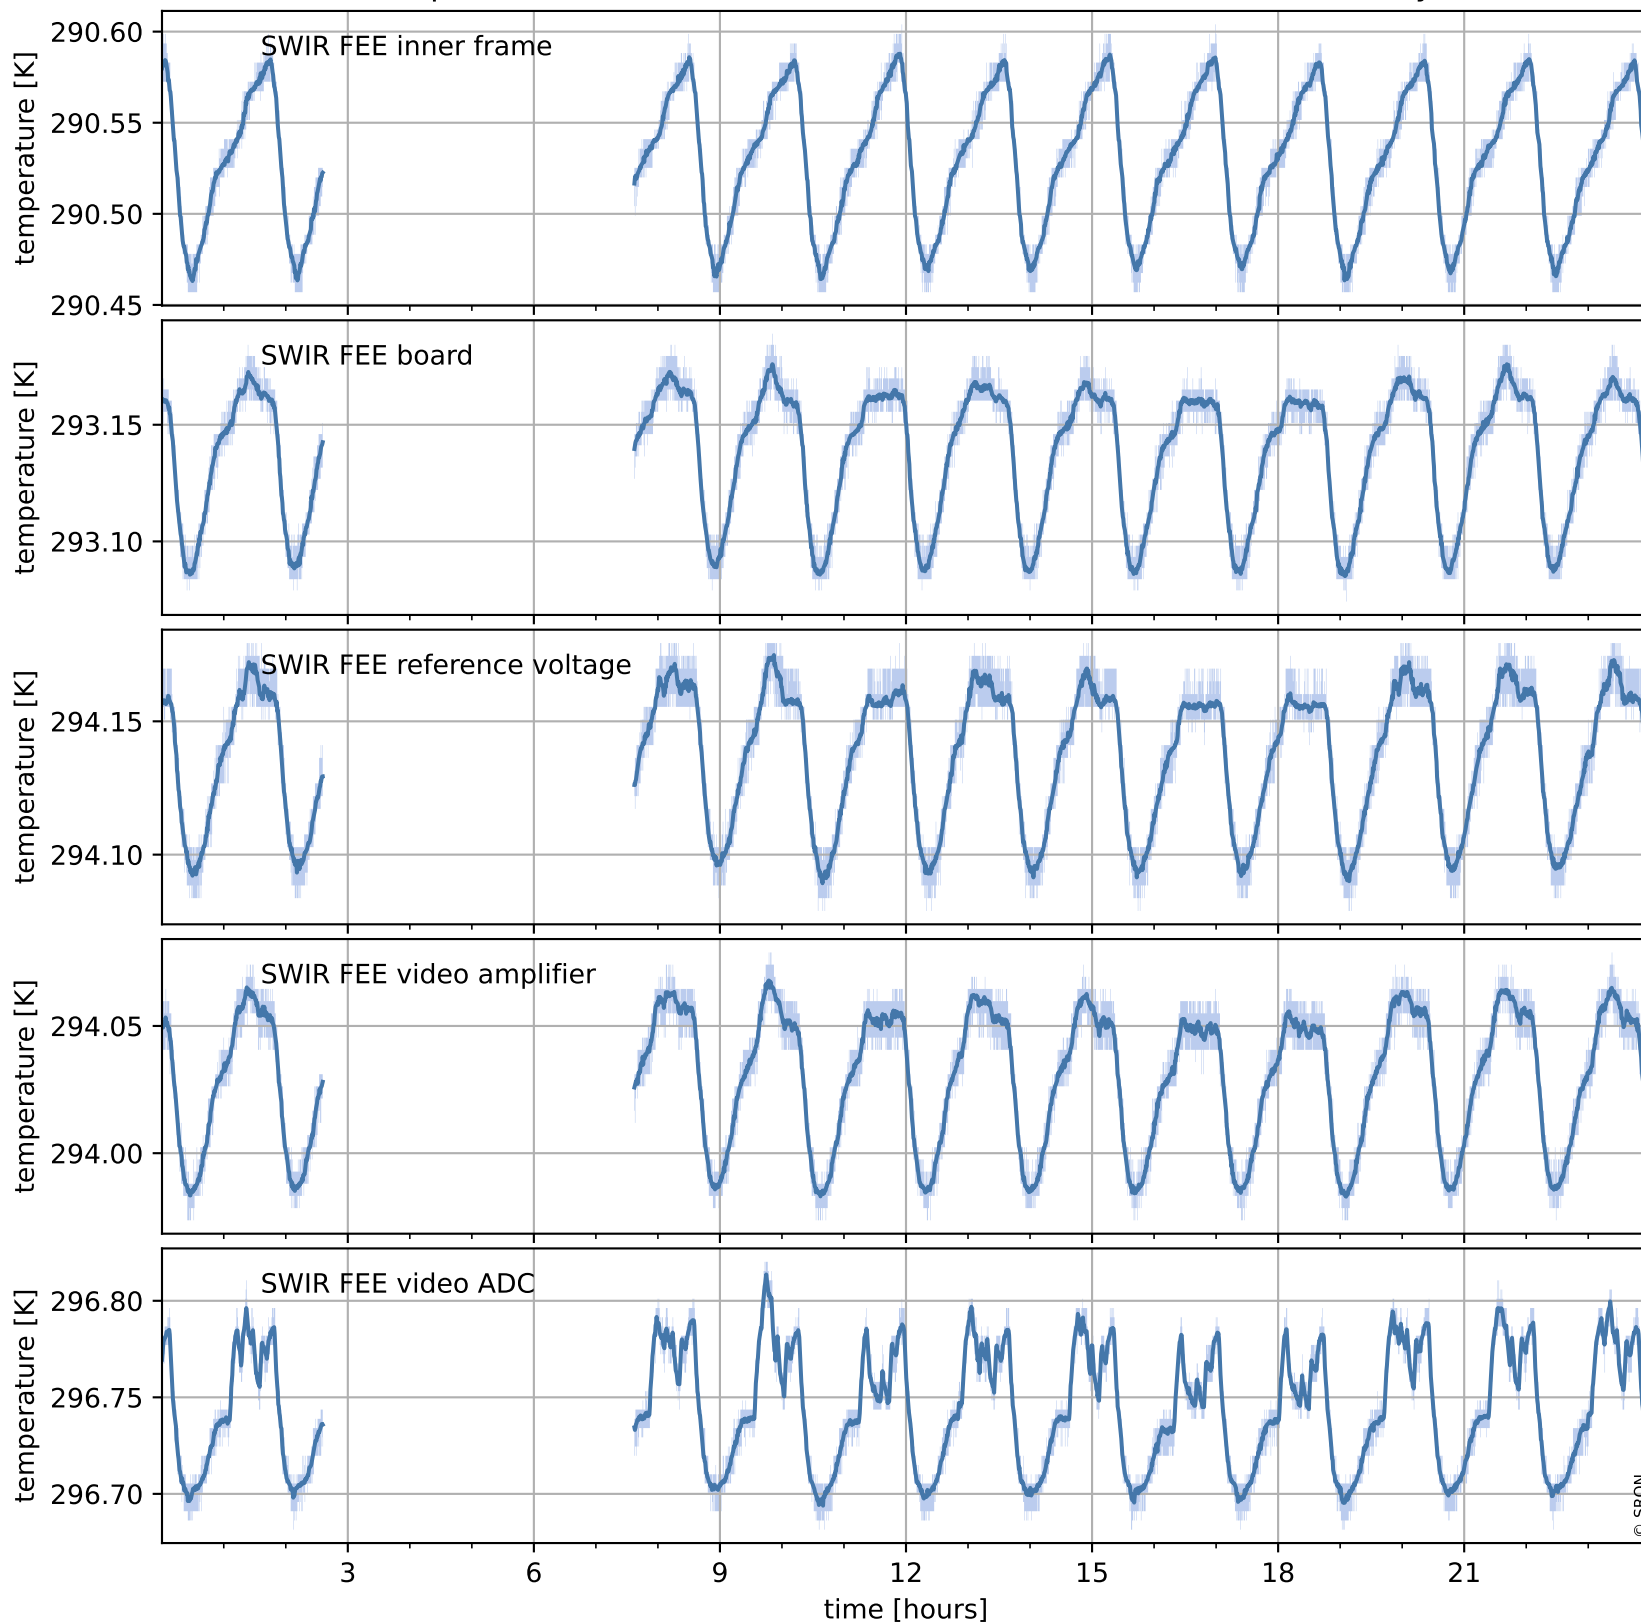

Tropomi SWIR housekeeping data

orbits : [18127, 18140]
coverage : 2021-04-13 / 2021-04-14
created : 2023-08-21T09:11:35

Temperature of sensors relevant for SWIR (one day)

Tropomi SWIR housekeeping data

orbits : [17656, 18140]
coverage : 2021-03-10 / 2021-04-14
created : 2023-08-21T09:11:35

Temperature of sensors relevant for SWIR (last month)

Tropomi SWIR housekeeping data

orbits : [18127, 18140]
coverage : 2021-04-13 / 2021-04-14
created : 2023-08-21T09:11:35

Current and duty cycle of 3 heaters relevant for SWIR (one day)

Tropomi SWIR housekeeping data

orbits : [17656, 18140]
coverage : 2021-03-10 / 2021-04-14
created : 2023-08-21T09:11:36

Current and duty cycle of 3 heaters relevant for SWIR (last month)

Tropomi SWIR housekeeping data

orbits : [18127, 18140]
coverage : 2021-04-13 / 2021-04-14
created : 2023-08-21T09:11:36

Temperature of sensors at the SWIR front-end electronics (one day)

Tropomi SWIR housekeeping data

orbits : [17656, 18140]
coverage : 2021-03-10 / 2021-04-14
created : 2023-08-21T09:11:37