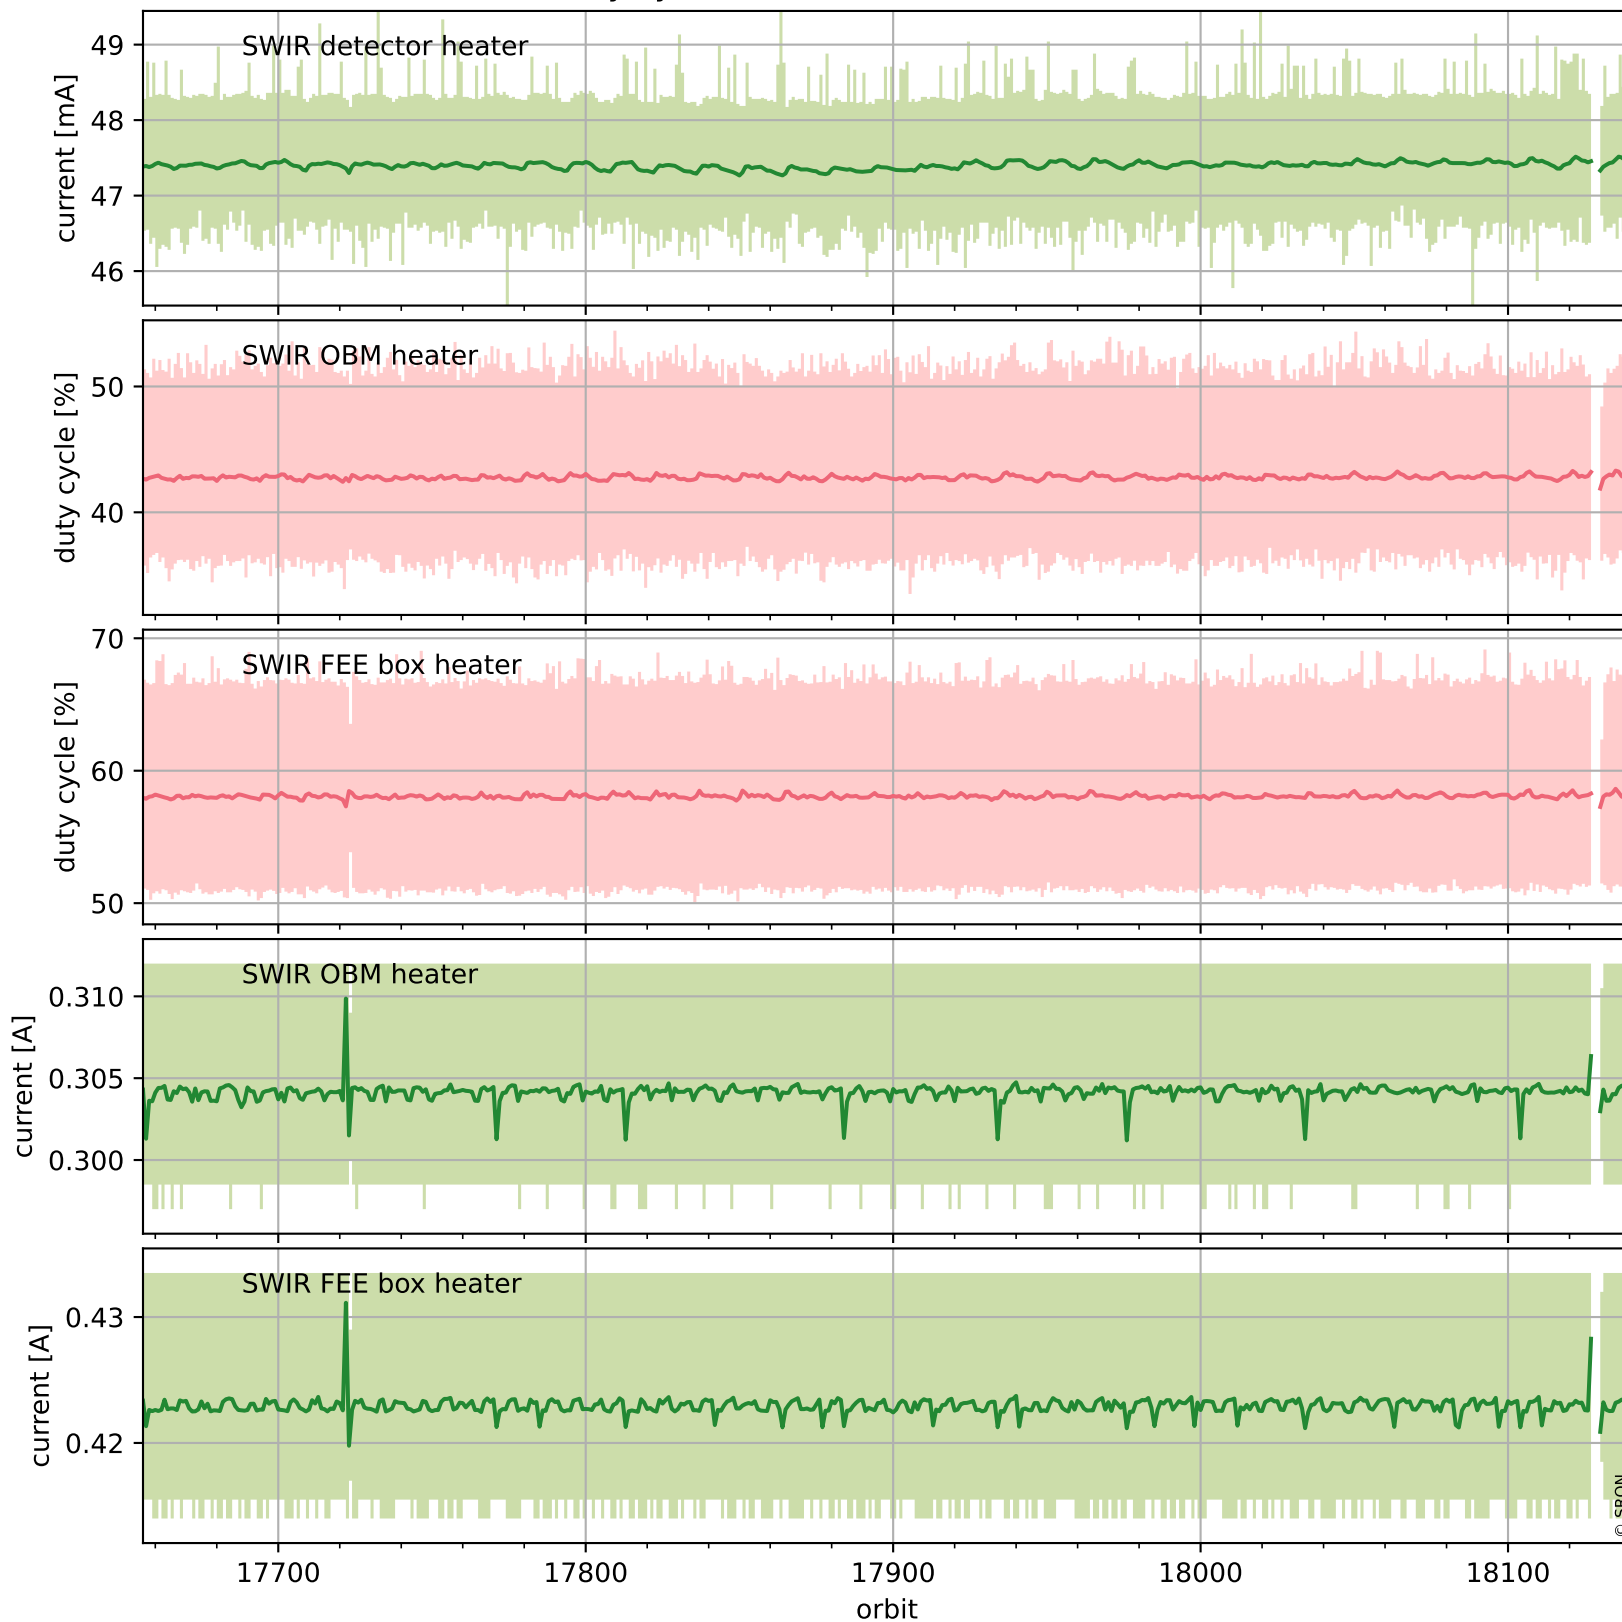

Tropomi SWIR housekeeping data

orbits : [18127, 18140]
coverage : 2021-04-13 / 2021-04-14
created : 2023-08-21T09:11:35

Temperature of sensors relevant for SWIR (one day)

Tropomi SWIR housekeeping data

orbits : [17656, 18140]
coverage : 2021-03-10 / 2021-04-14
created : 2023-08-21T09:11:35

Temperature of sensors relevant for SWIR (last month)

Tropomi SWIR housekeeping data

orbits : [18127, 18140]
coverage : 2021-04-13 / 2021-04-14
created : 2023-08-21T09:11:35

Current and duty cycle of 3 heaters relevant for SWIR (one day)

Tropomi SWIR housekeeping data

orbits : [17656, 18140]
coverage : 2021-03-10 / 2021-04-14
created : 2023-08-21T09:11:36

Current and duty cycle of 3 heaters relevant for SWIR (last month)

Tropomi SWIR housekeeping data

orbits : [18127, 18140]
coverage : 2021-04-13 / 2021-04-14
created : 2023-08-21T09:11:36

Temperature of sensors at the SWIR front-end electronics (one day)

Tropomi SWIR housekeeping data

orbits : [17656, 18140]
coverage : 2021-03-10 / 2021-04-14
created : 2023-08-21T09:11:37