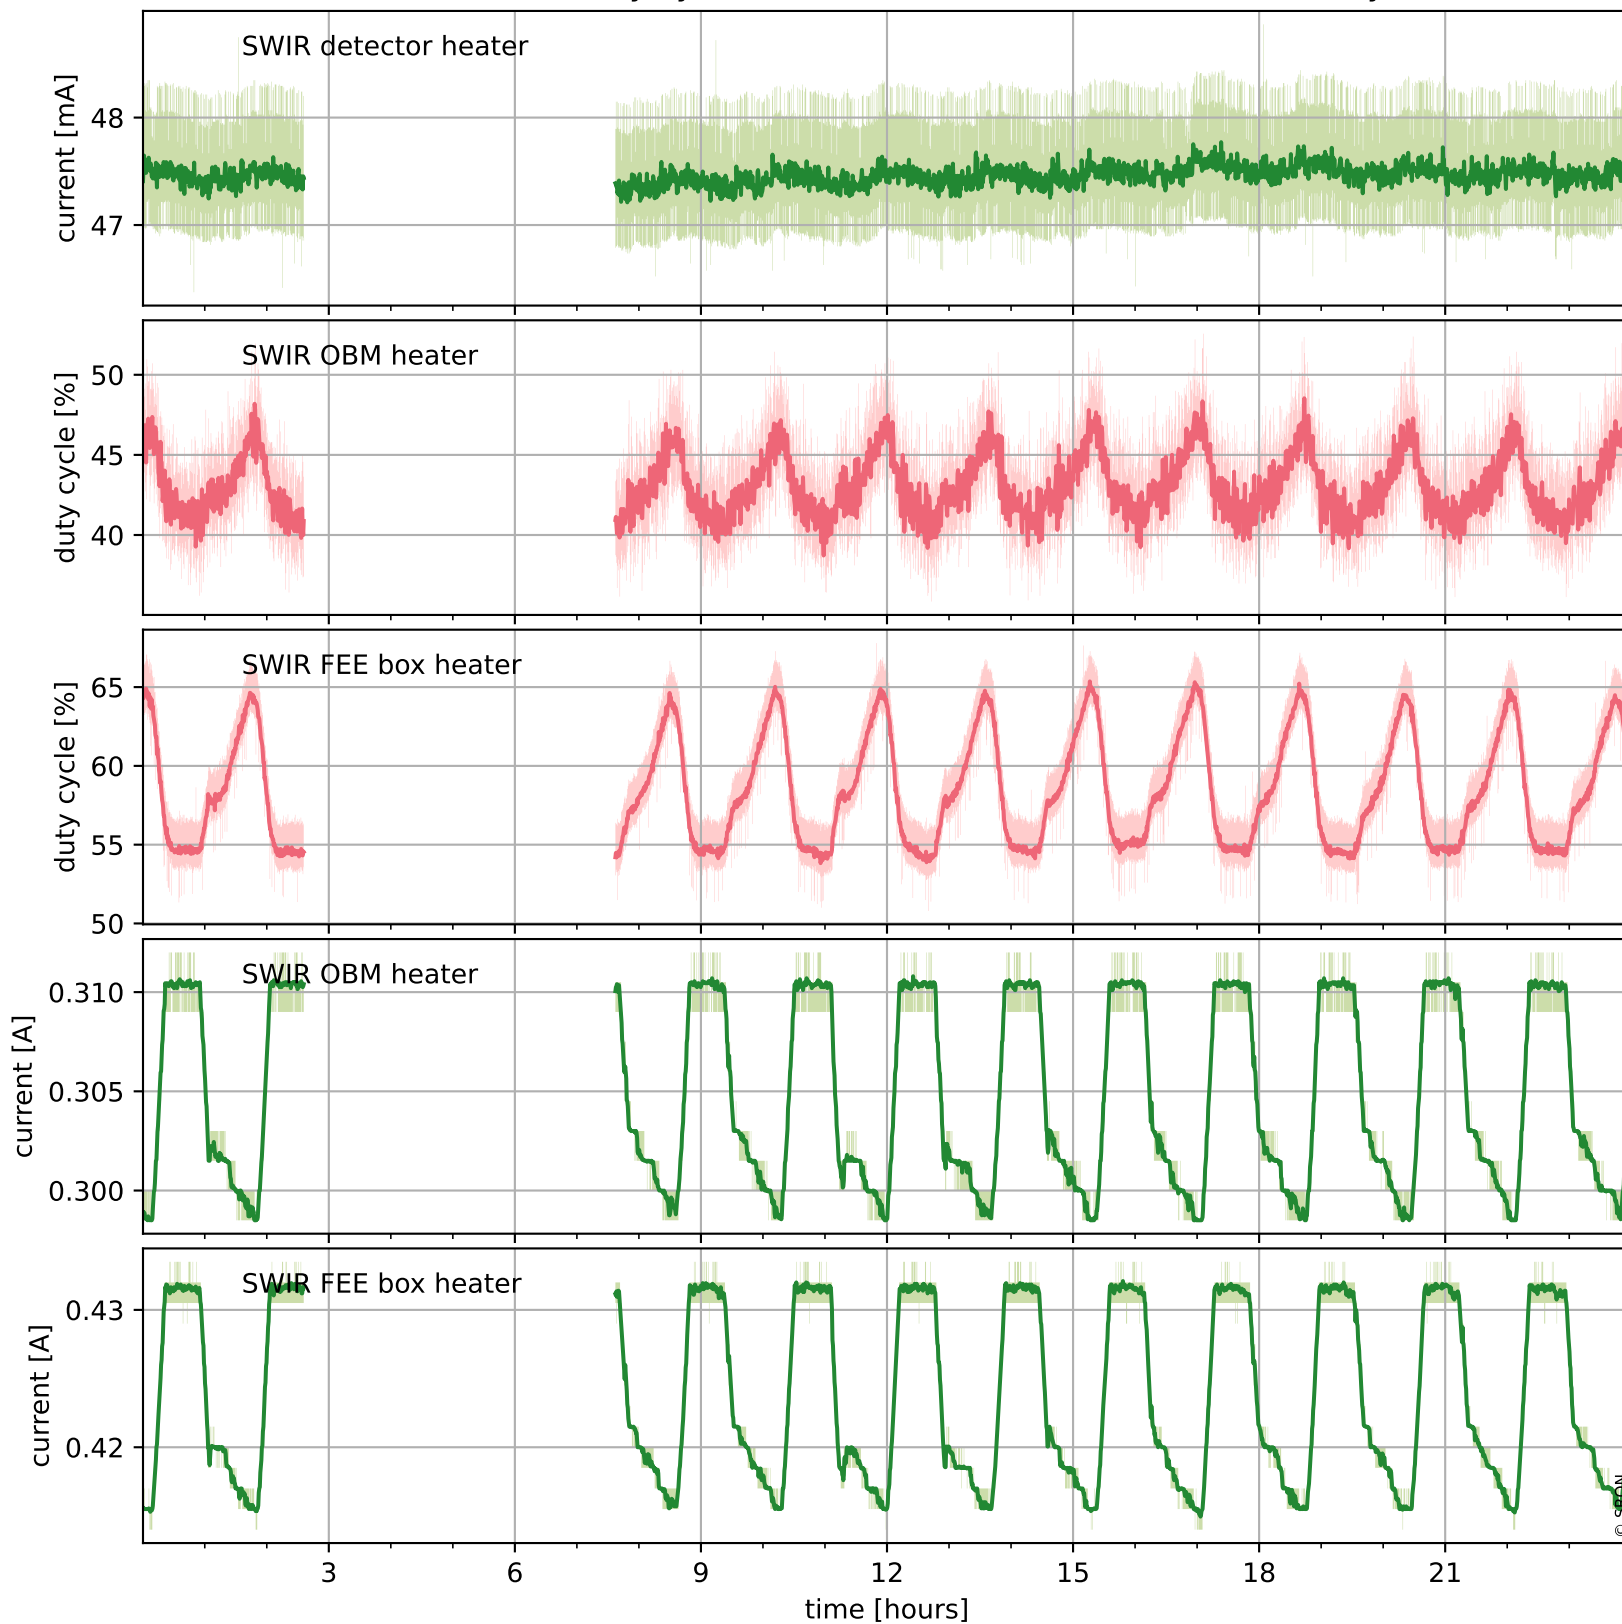

Tropomi SWIR housekeeping data

orbits : [18127, 18140]
coverage : 2021-04-13 / 2021-04-14
created : 2023-08-21T09:11:35

Temperature of sensors relevant for SWIR (one day)

Tropomi SWIR housekeeping data

orbits : [17656, 18140]
coverage : 2021-03-10 / 2021-04-14
created : 2023-08-21T09:11:35

Temperature of sensors relevant for SWIR (last month)

Tropomi SWIR housekeeping data

orbits : [18127, 18140]
coverage : 2021-04-13 / 2021-04-14
created : 2023-08-21T09:11:35

Current and duty cycle of 3 heaters relevant for SWIR (one day)

Tropomi SWIR housekeeping data

orbits : [17656, 18140]
coverage : 2021-03-10 / 2021-04-14
created : 2023-08-21T09:11:36

Current and duty cycle of 3 heaters relevant for SWIR (last month)

Tropomi SWIR housekeeping data