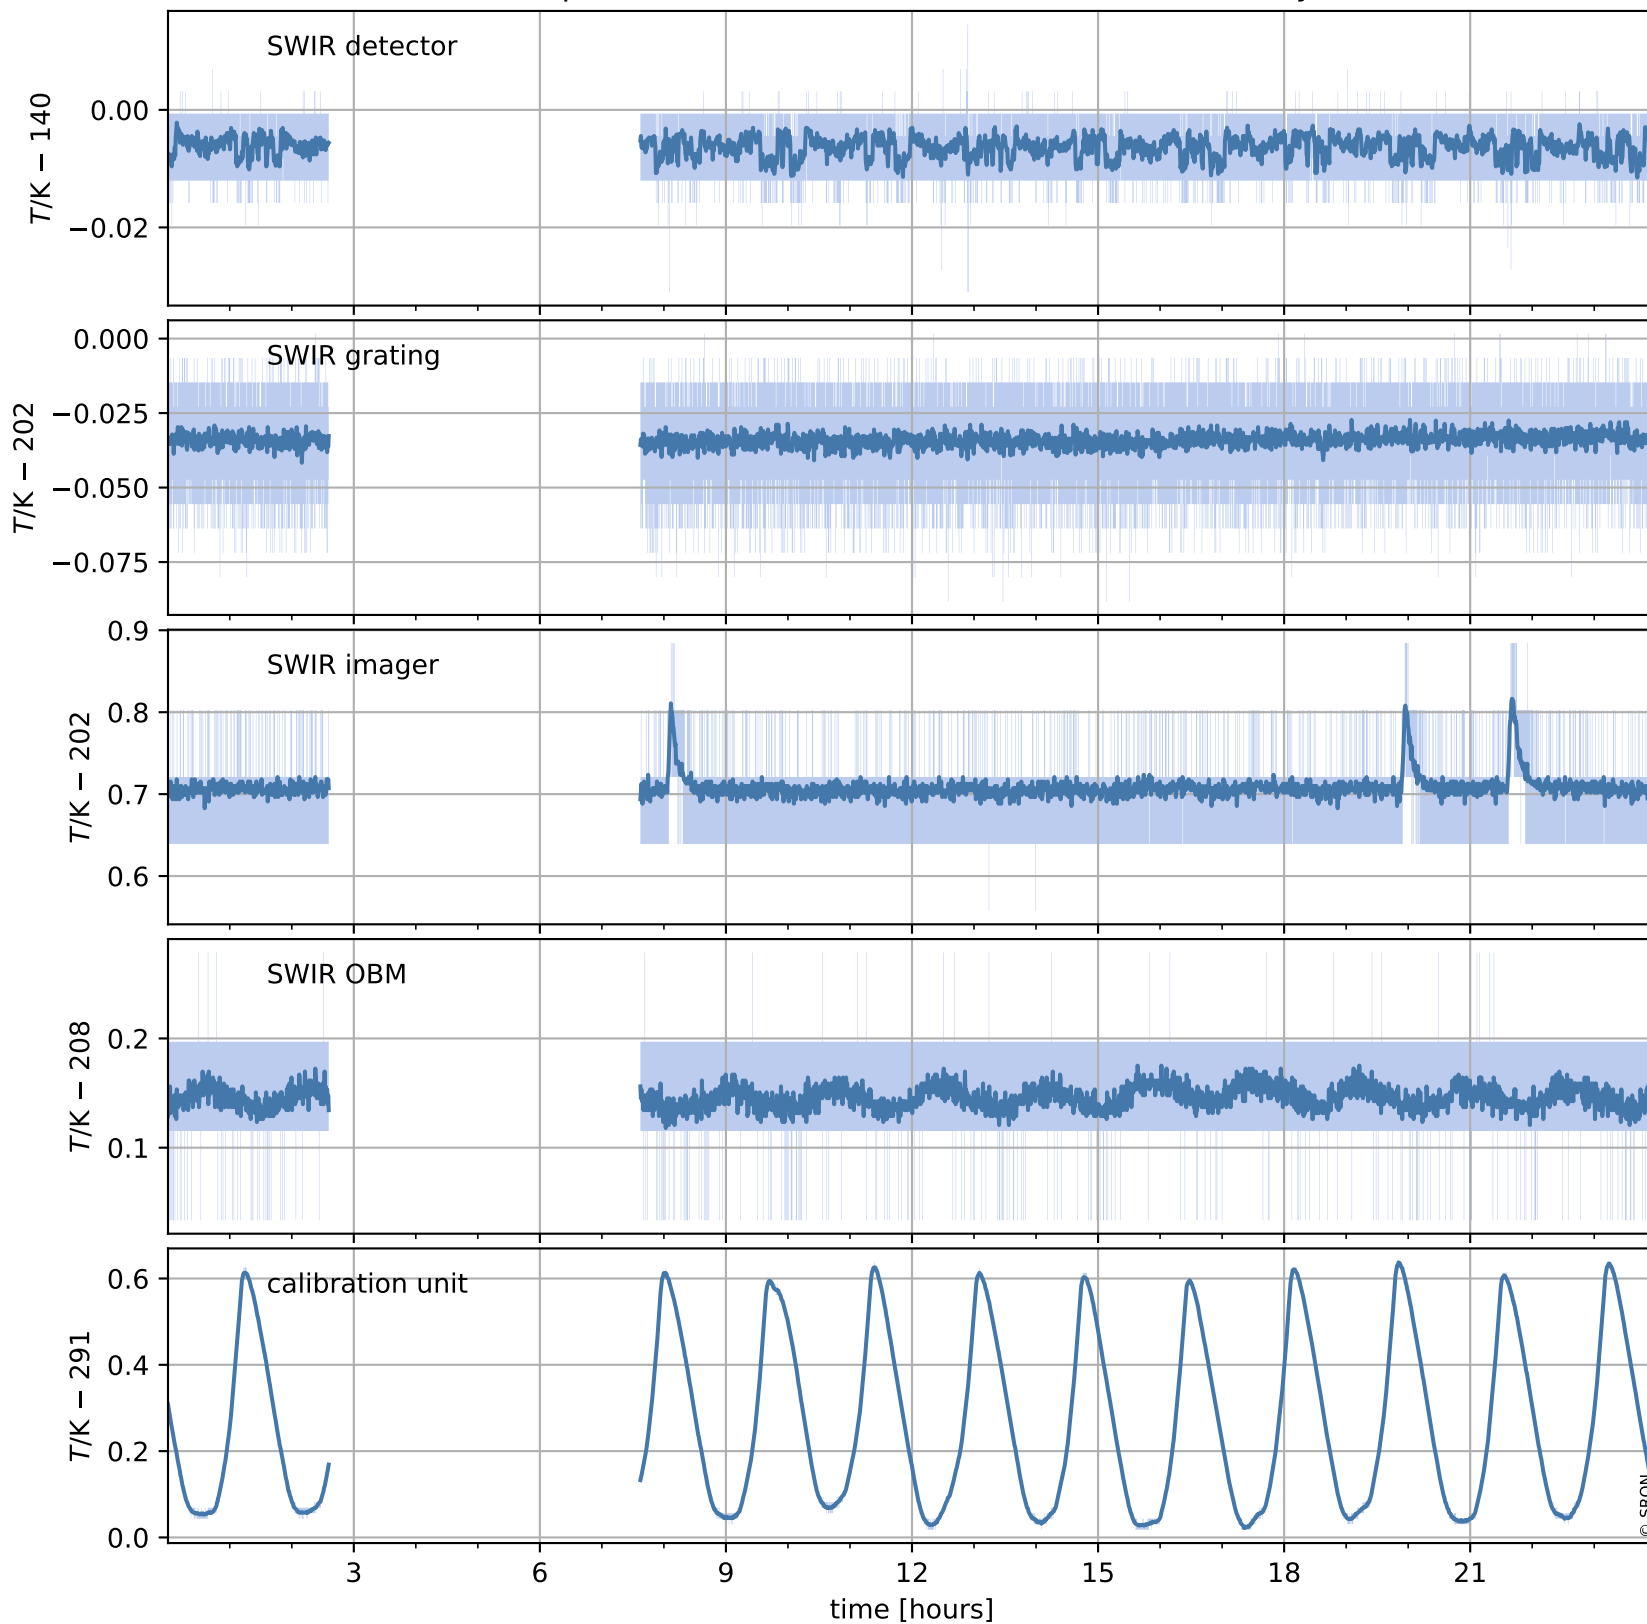

Tropomi SWIR housekeeping data

orbits : [18127, 18140]
coverage : 2021-04-13 / 2021-04-14
created : 2023-08-21T09:11:35

Temperature of sensors relevant for SWIR (one day)

Tropomi SWIR housekeeping data

orbits : [17656, 18140]
coverage : 2021-03-10 / 2021-04-14
created : 2023-08-21T09:11:35

Temperature of sensors relevant for SWIR (last month)

Tropomi SWIR housekeeping data

orbits : [18127, 18140]
coverage : 2021-04-13 / 2021-04-14
created : 2023-08-21T09:11:35

Current and duty cycle of 3 heaters relevant for SWIR (one day)

Tropomi SWIR housekeeping data

orbits : [17656, 18140]
coverage : 2021-03-10 / 2021-04-14
created : 2023-08-21T09:11:36

Current and duty cycle of 3 heaters relevant for SWIR (last month)

Tropomi SWIR housekeeping data