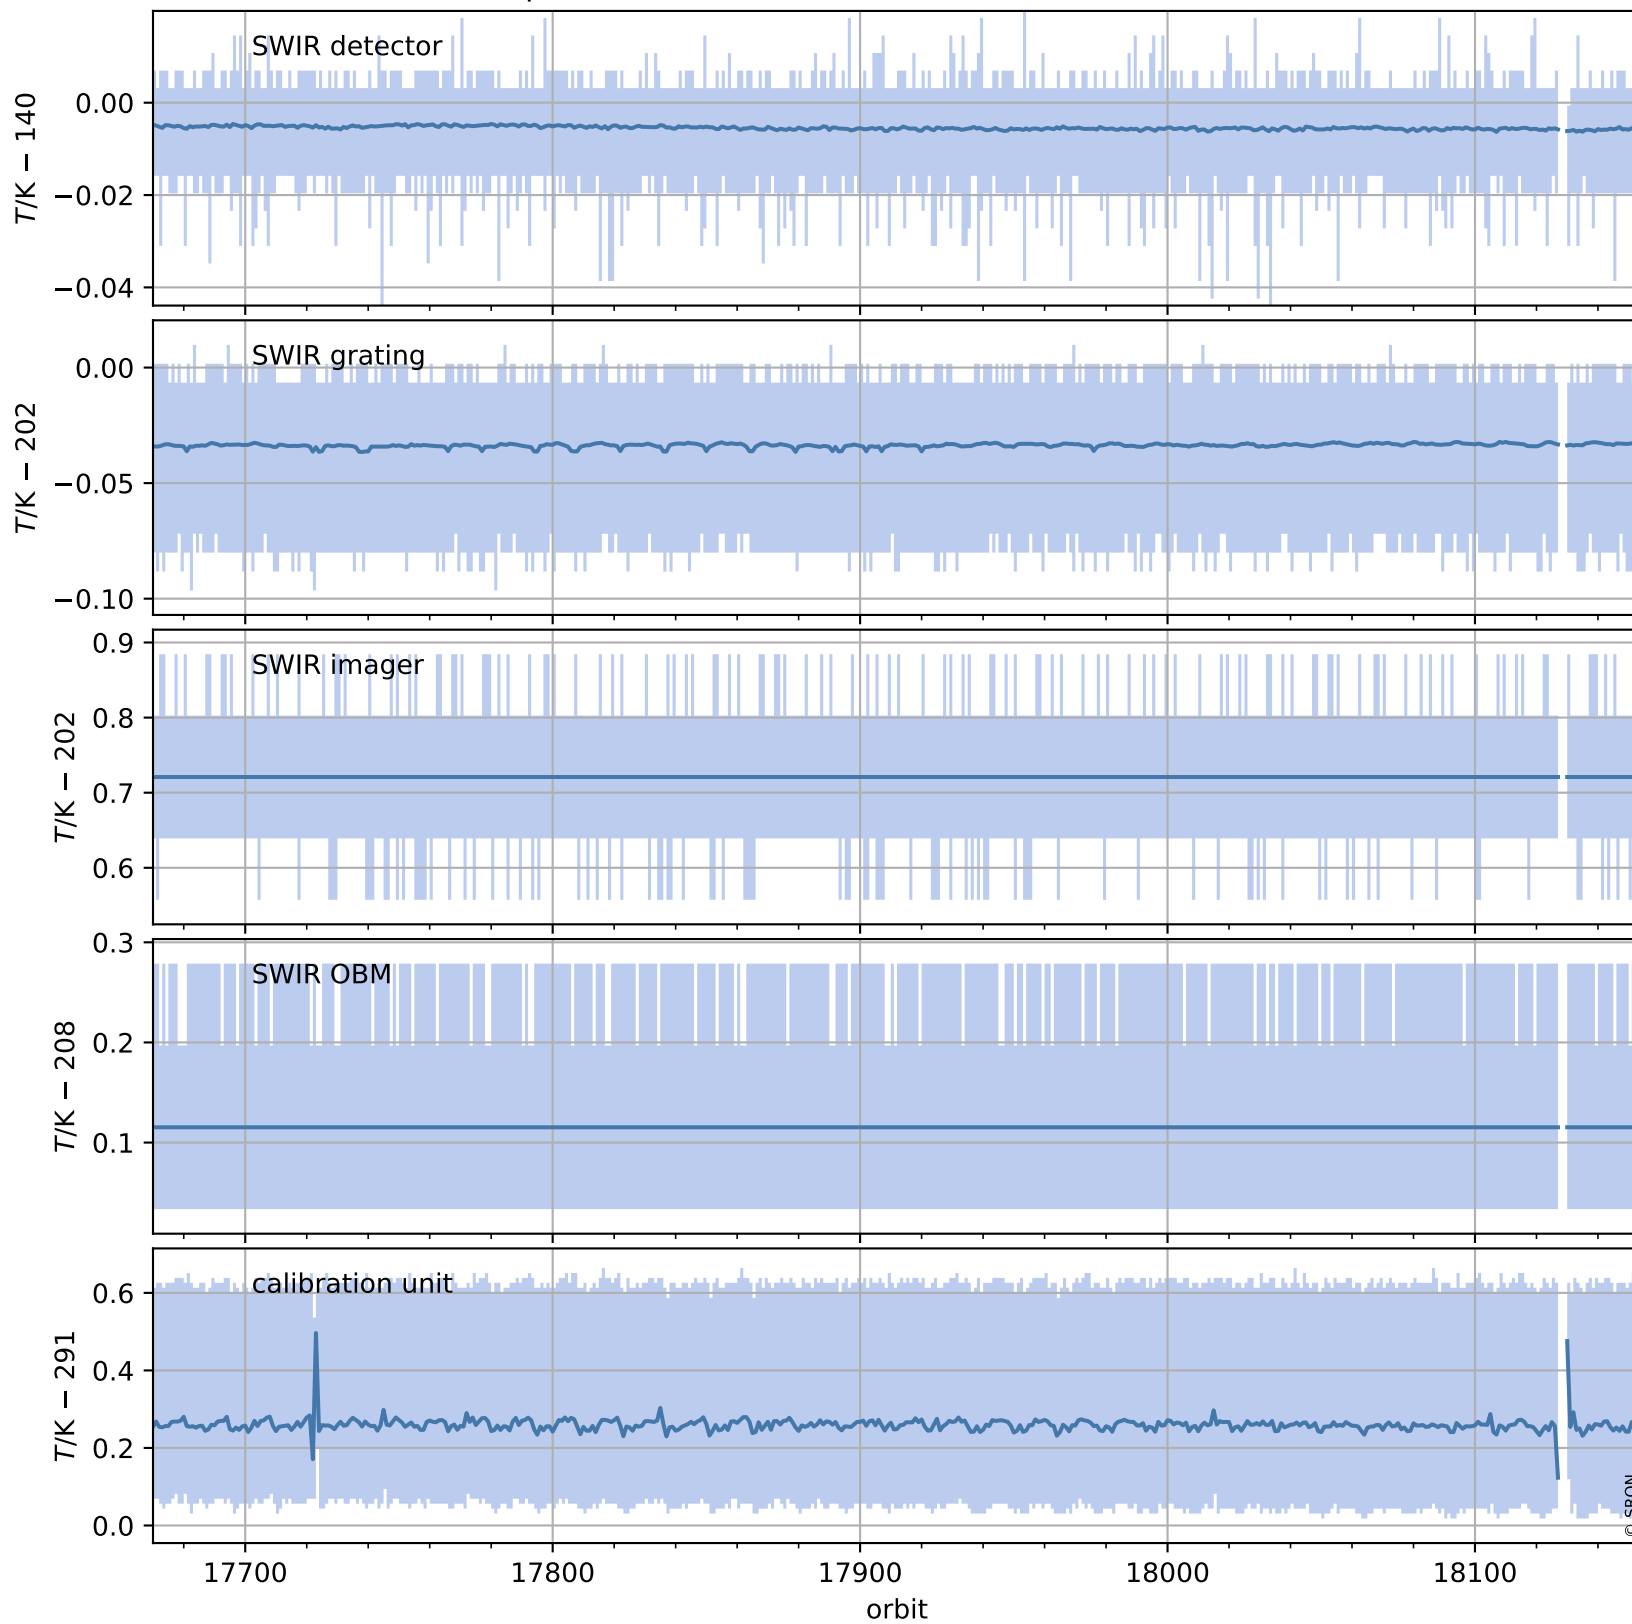

Tropomi SWIR housekeeping data

orbits : [18141, 18154]
coverage : 2021-04-14 / 2021-04-15
created : 2023-08-21T09:11:37

Temperature of sensors relevant for SWIR (one day)

Tropomi SWIR housekeeping data

orbits : [17670, 18154]
coverage : 2021-03-11 / 2021-04-15
created : 2023-08-21T09:11:37

Temperature of sensors relevant for SWIR (last month)

Tropomi SWIR housekeeping data

orbits : [18141, 18154]
coverage : 2021-04-14 / 2021-04-15
created : 2023-08-21T09:11:38

Current and duty cycle of 3 heaters relevant for SWIR (one day)

Tropomi SWIR housekeeping data

orbits : [17670, 18154]
coverage : 2021-03-11 / 2021-04-15
created : 2023-08-21T09:11:38

Current and duty cycle of 3 heaters relevant for SWIR (last month)

Tropomi SWIR housekeeping data

orbits : [18141, 18154]
coverage : 2021-04-14 / 2021-04-15
created : 2023-08-21T09:11:39

Temperature of sensors at the SWIR front-end electronics (one day)

Tropomi SWIR housekeeping data

orbits : [17670, 18154]
coverage : 2021-03-11 / 2021-04-15
created : 2023-08-21T09:11:39