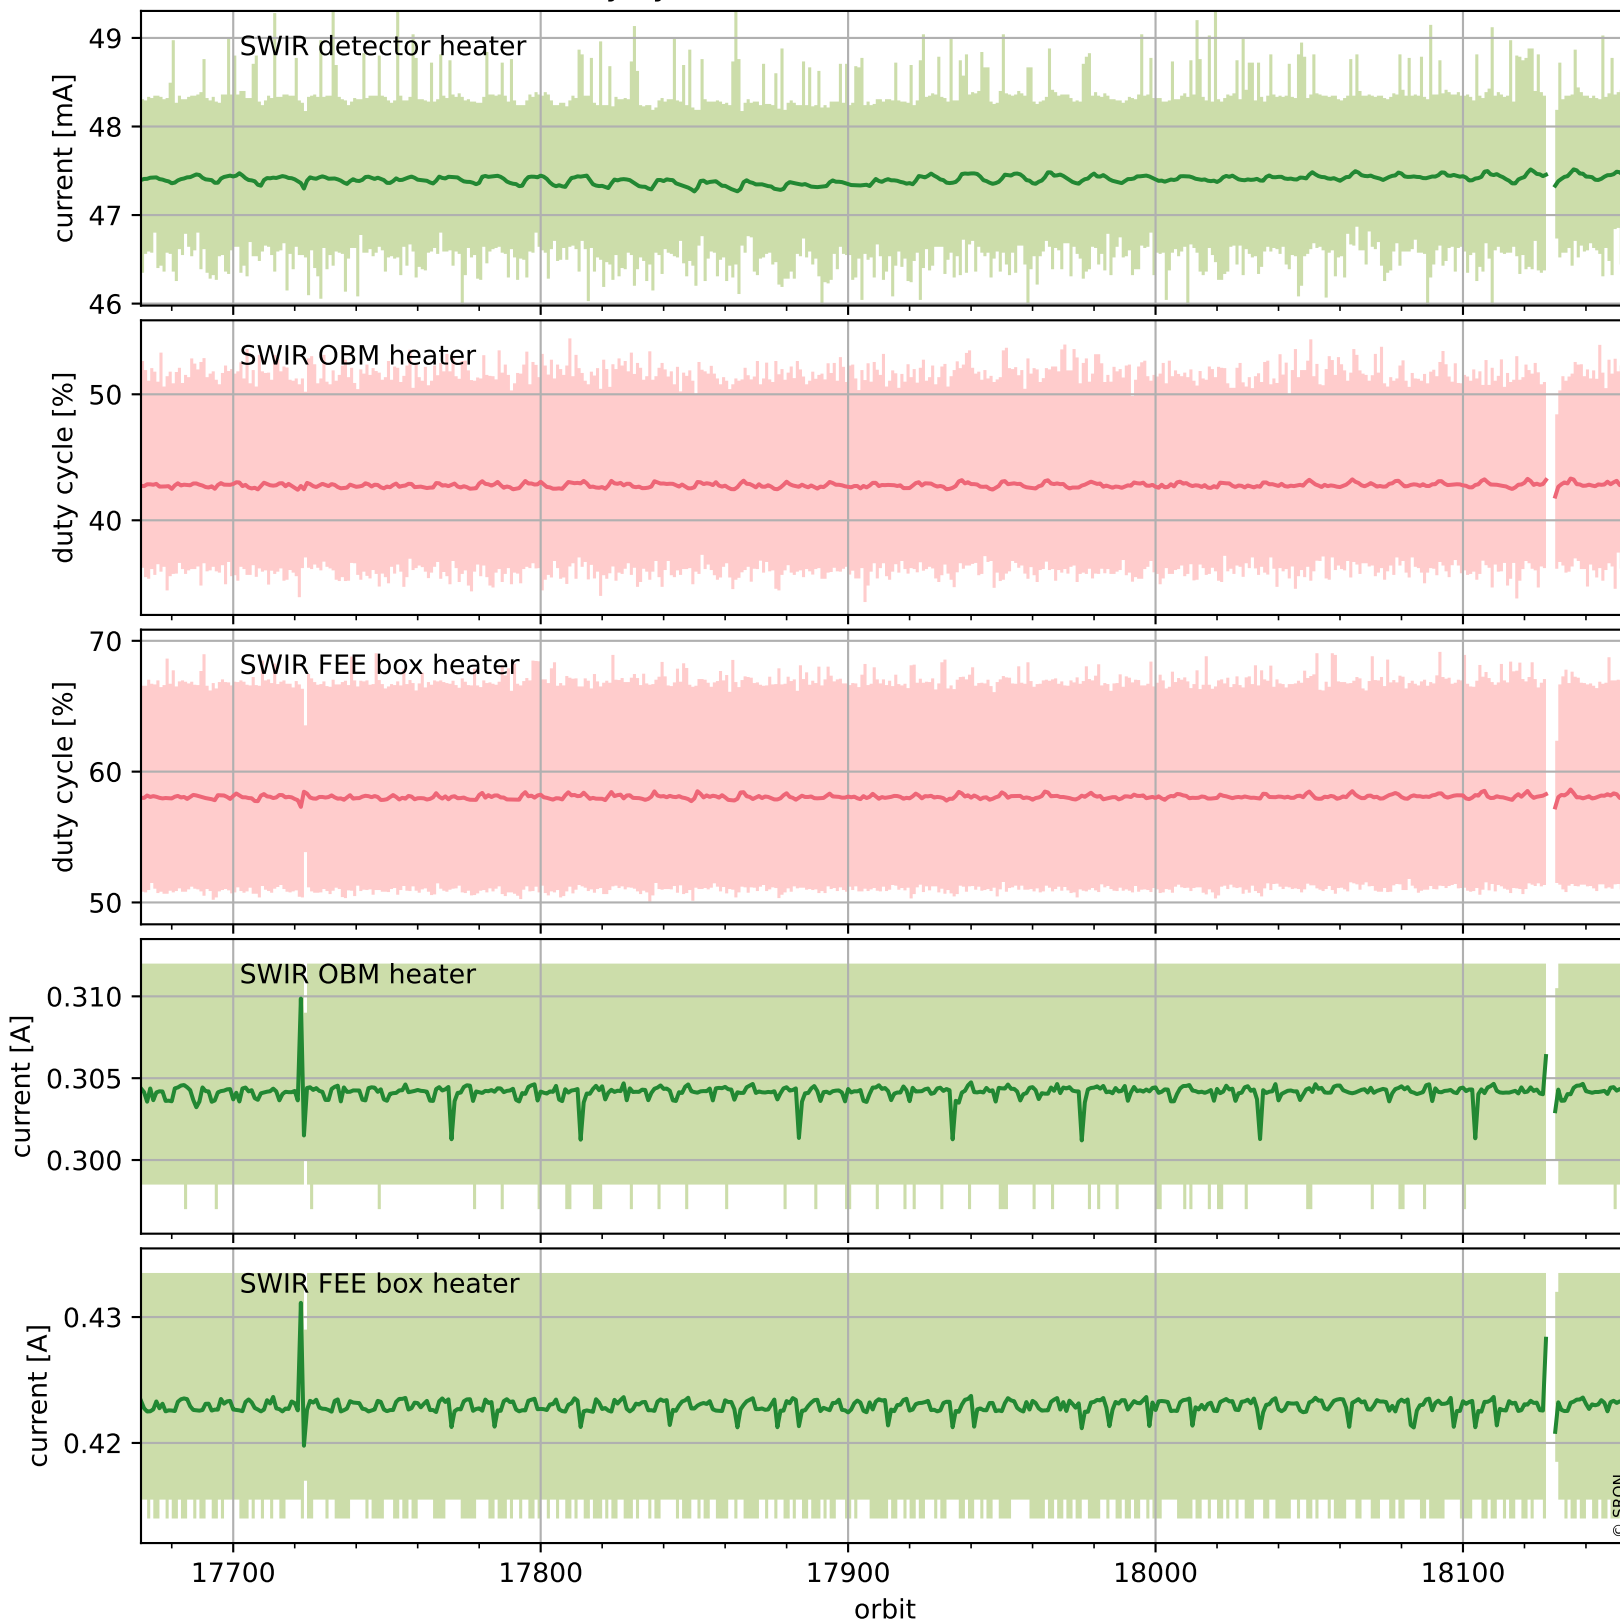

Tropomi SWIR housekeeping data

orbits : [18141, 18154]
coverage : 2021-04-14 / 2021-04-15
created : 2023-08-21T09:11:37

Temperature of sensors relevant for SWIR (one day)

Tropomi SWIR housekeeping data

orbits : [17670, 18154]
coverage : 2021-03-11 / 2021-04-15
created : 2023-08-21T09:11:37

Temperature of sensors relevant for SWIR (last month)

Tropomi SWIR housekeeping data

orbits : [18141, 18154]
coverage : 2021-04-14 / 2021-04-15
created : 2023-08-21T09:11:38

Current and duty cycle of 3 heaters relevant for SWIR (one day)

Tropomi SWIR housekeeping data

orbits : [17670, 18154]
coverage : 2021-03-11 / 2021-04-15
created : 2023-08-21T09:11:38

Current and duty cycle of 3 heaters relevant for SWIR (last month)

Tropomi SWIR housekeeping data

orbits : [18141, 18154]
coverage : 2021-04-14 / 2021-04-15
created : 2023-08-21T09:11:39

Temperature of sensors at the SWIR front-end electronics (one day)

Tropomi SWIR housekeeping data

orbits : [17670, 18154]
coverage : 2021-03-11 / 2021-04-15
created : 2023-08-21T09:11:39