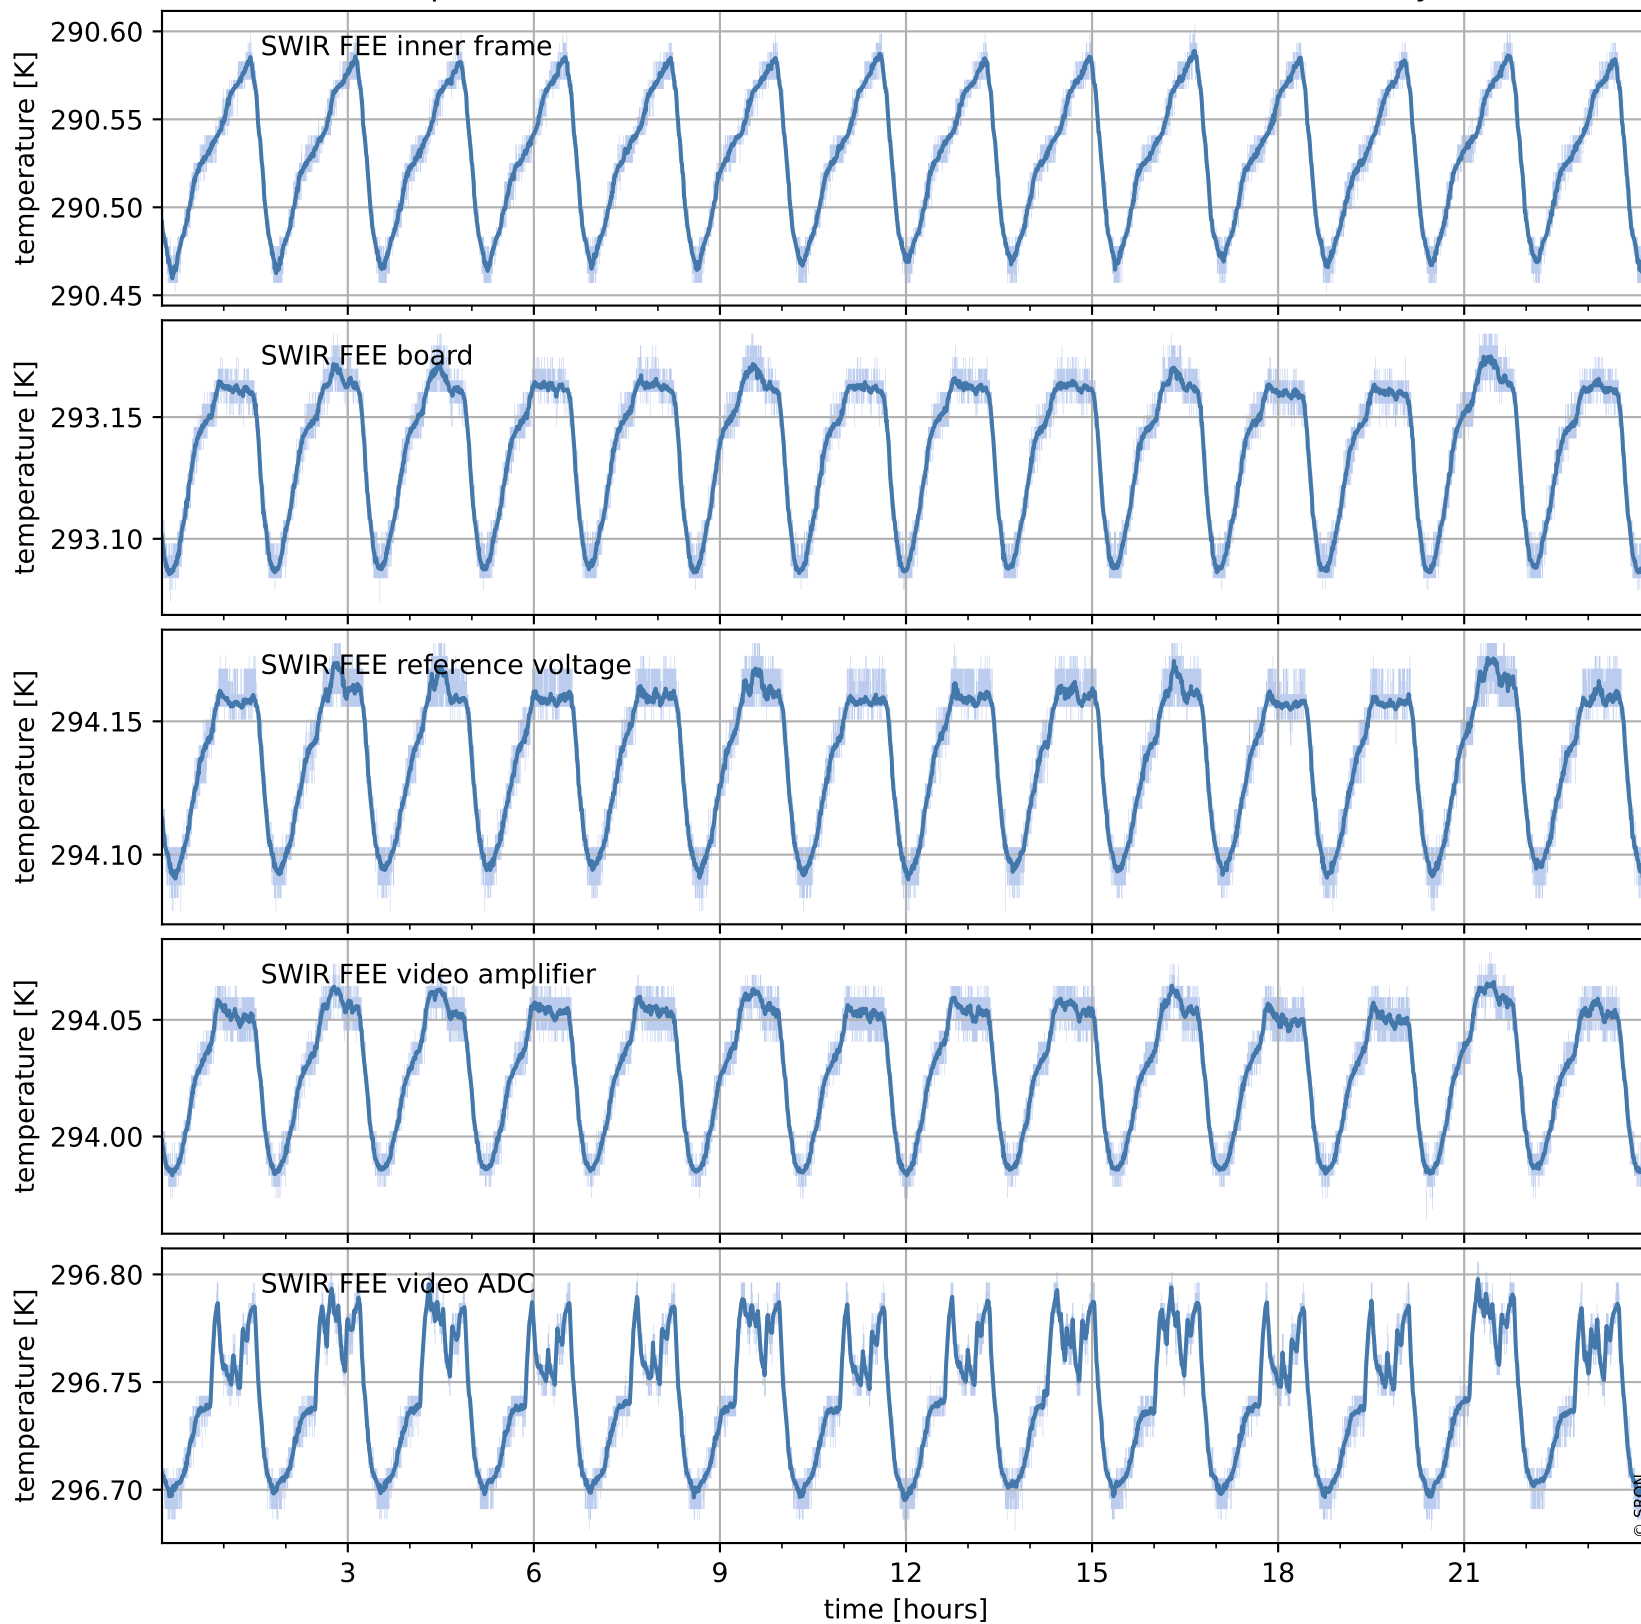

Tropomi SWIR housekeeping data

orbits : [18141, 18154]
coverage : 2021-04-14 / 2021-04-15
created : 2023-08-21T09:11:37

Temperature of sensors relevant for SWIR (one day)

Tropomi SWIR housekeeping data

orbits : [17670, 18154]
coverage : 2021-03-11 / 2021-04-15
created : 2023-08-21T09:11:37

Temperature of sensors relevant for SWIR (last month)

Tropomi SWIR housekeeping data

orbits : [18141, 18154]
coverage : 2021-04-14 / 2021-04-15
created : 2023-08-21T09:11:38

Current and duty cycle of 3 heaters relevant for SWIR (one day)

Tropomi SWIR housekeeping data

orbits : [17670, 18154]
coverage : 2021-03-11 / 2021-04-15
created : 2023-08-21T09:11:38

Current and duty cycle of 3 heaters relevant for SWIR (last month)

Tropomi SWIR housekeeping data

orbits : [18141, 18154]
coverage : 2021-04-14 / 2021-04-15
created : 2023-08-21T09:11:39

Temperature of sensors at the SWIR front-end electronics (one day)

Tropomi SWIR housekeeping data

orbits : [17670, 18154]
coverage : 2021-03-11 / 2021-04-15
created : 2023-08-21T09:11:39