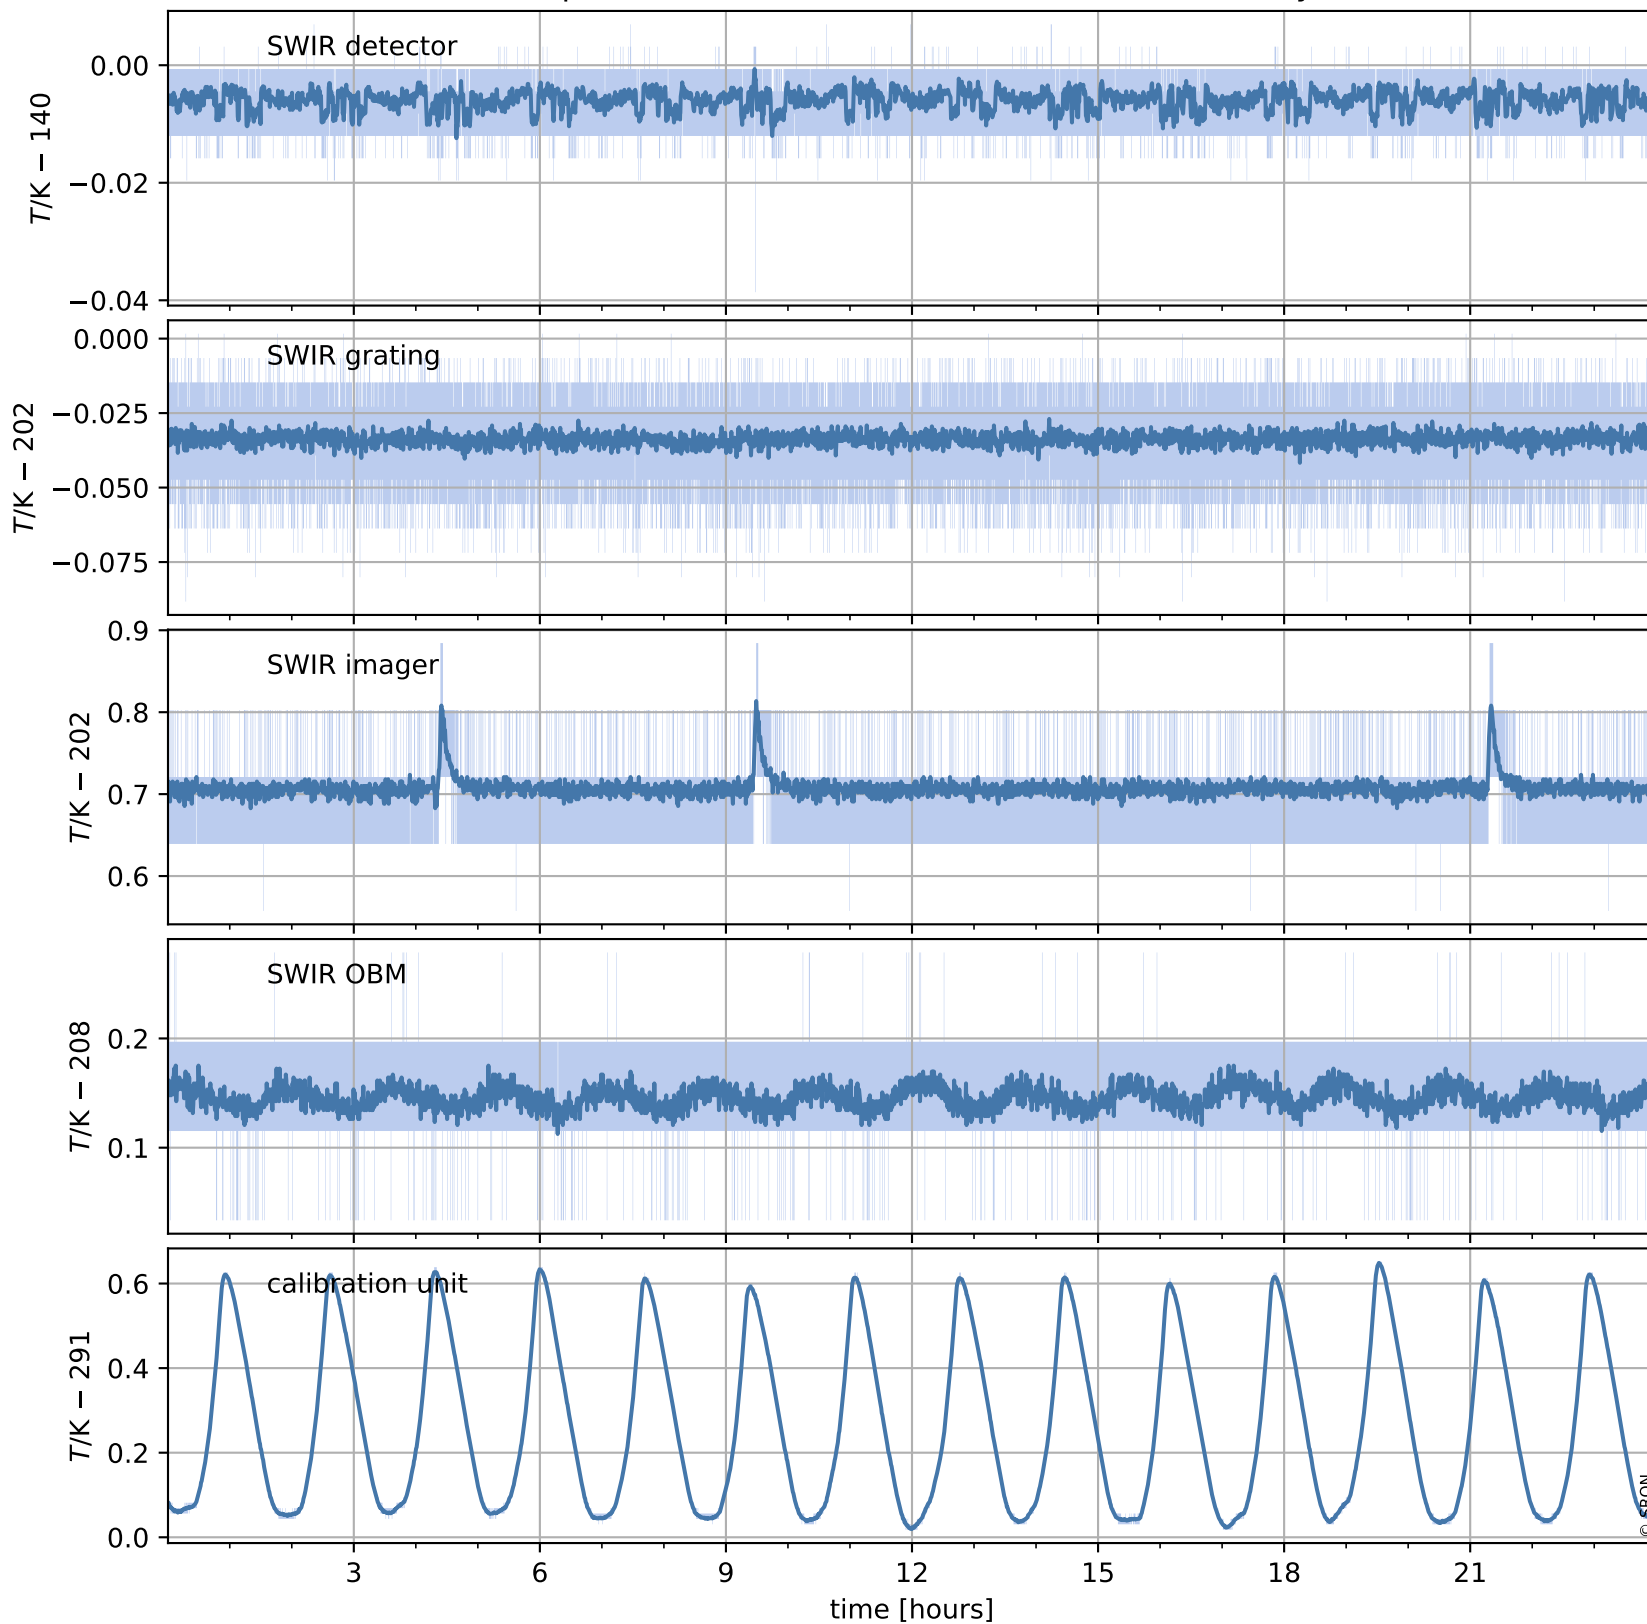

Tropomi SWIR housekeeping data

orbits : [18141, 18154]
coverage : 2021-04-14 / 2021-04-15
created : 2023-08-21T09:11:37

Temperature of sensors relevant for SWIR (one day)

Tropomi SWIR housekeeping data

orbits : [17670, 18154]
coverage : 2021-03-11 / 2021-04-15
created : 2023-08-21T09:11:37

Temperature of sensors relevant for SWIR (last month)

Tropomi SWIR housekeeping data

orbits : [18141, 18154]
coverage : 2021-04-14 / 2021-04-15
created : 2023-08-21T09:11:38

Current and duty cycle of 3 heaters relevant for SWIR (one day)

Tropomi SWIR housekeeping data

orbits : [17670, 18154]
coverage : 2021-03-11 / 2021-04-15
created : 2023-08-21T09:11:38

Current and duty cycle of 3 heaters relevant for SWIR (last month)

Tropomi SWIR housekeeping data