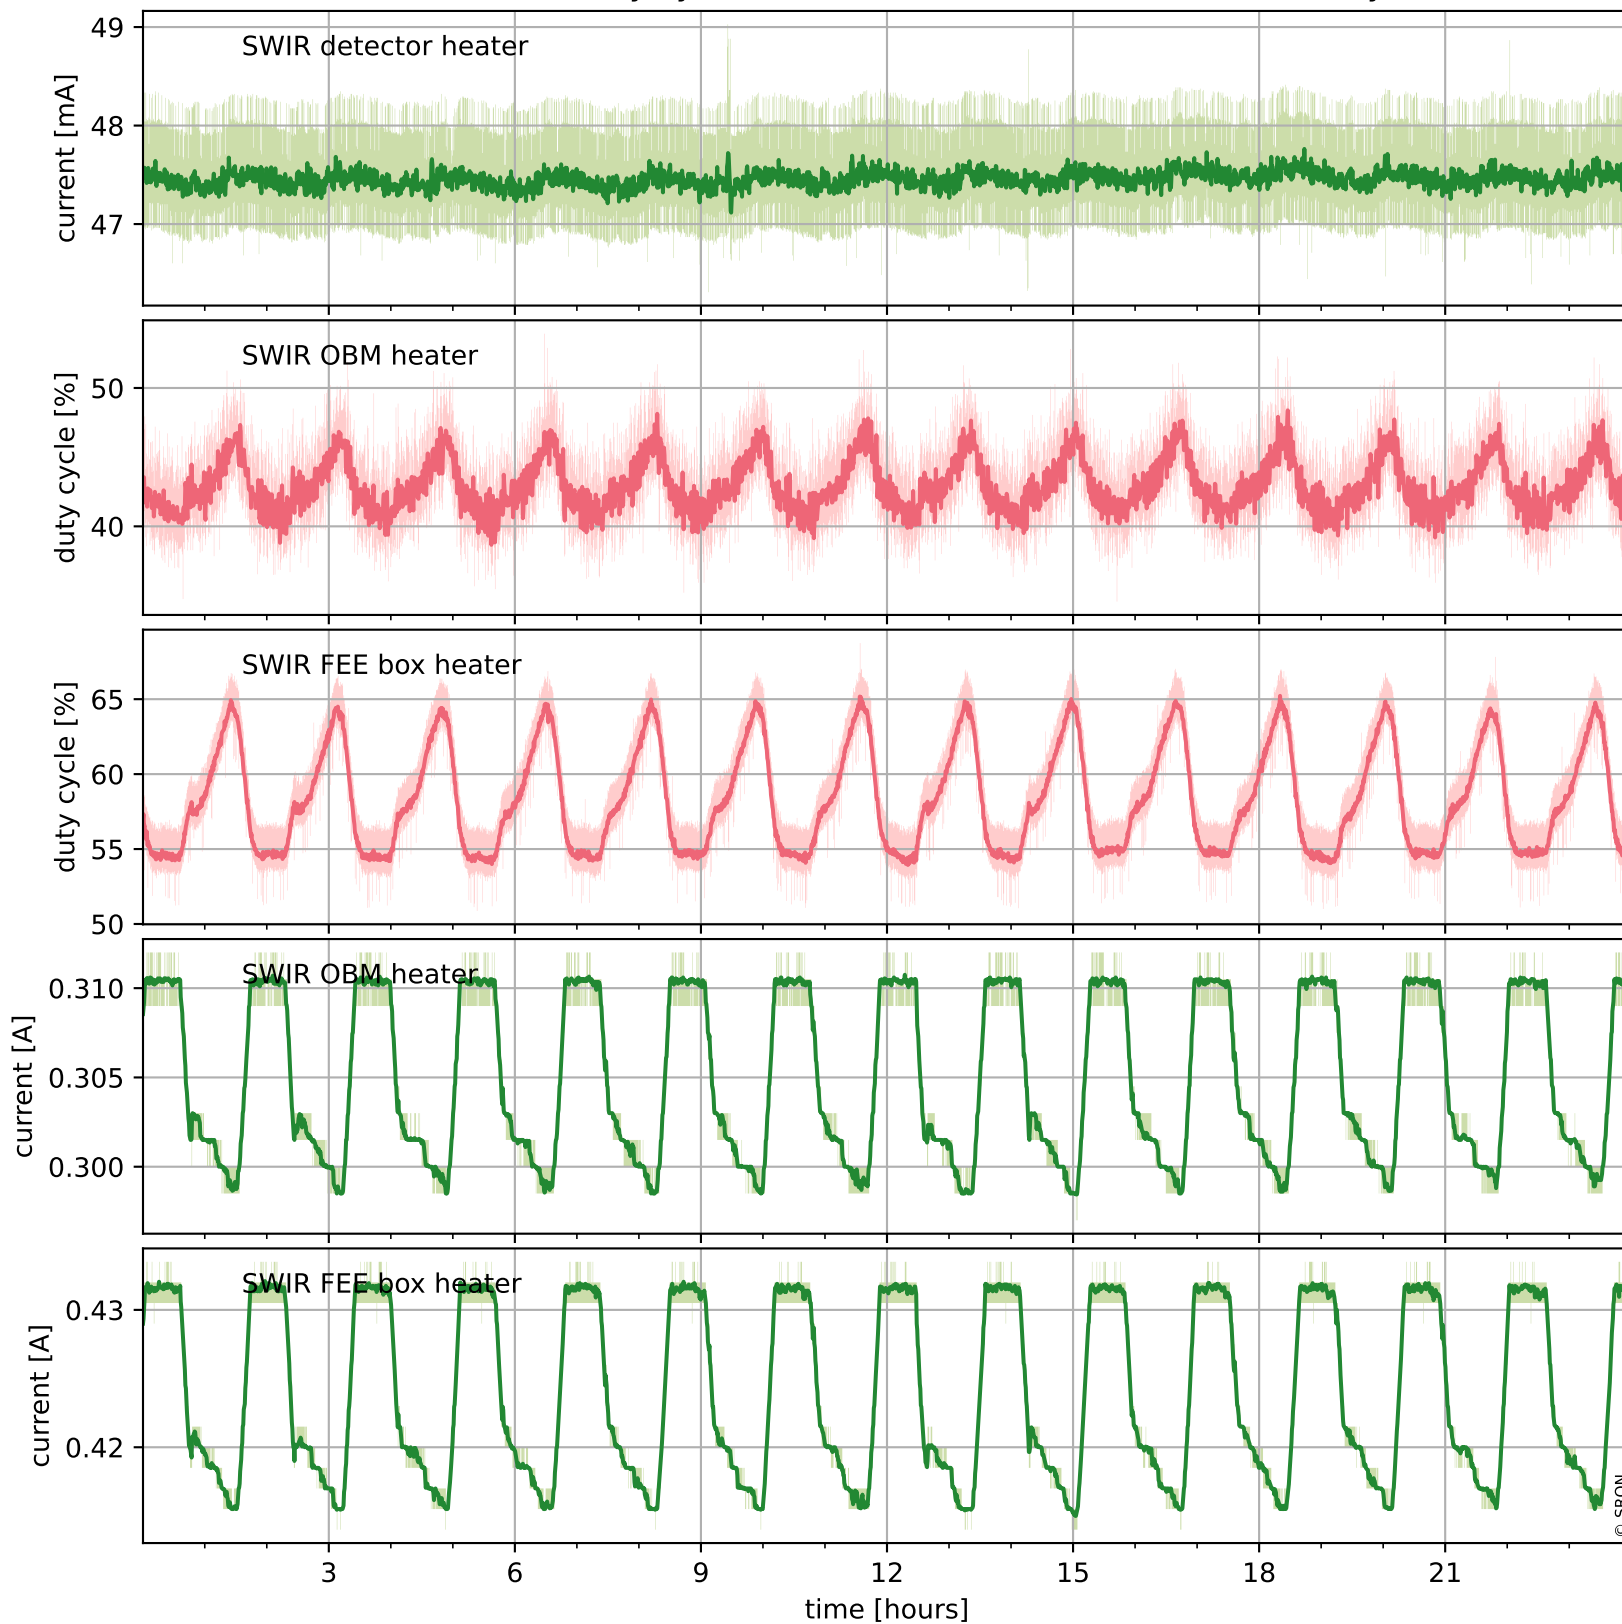

Tropomi SWIR housekeeping data

orbits : [18141, 18154]
coverage : 2021-04-14 / 2021-04-15
created : 2023-08-21T09:11:37

Temperature of sensors relevant for SWIR (one day)

Tropomi SWIR housekeeping data

orbits : [17670, 18154]
coverage : 2021-03-11 / 2021-04-15
created : 2023-08-21T09:11:37

Temperature of sensors relevant for SWIR (last month)

Tropomi SWIR housekeeping data

orbits : [18141, 18154]
coverage : 2021-04-14 / 2021-04-15
created : 2023-08-21T09:11:38

Current and duty cycle of 3 heaters relevant for SWIR (one day)

Tropomi SWIR housekeeping data

orbits : [17670, 18154]
coverage : 2021-03-11 / 2021-04-15
created : 2023-08-21T09:11:38

Current and duty cycle of 3 heaters relevant for SWIR (last month)

Tropomi SWIR housekeeping data

orbits : [18141, 18154]
coverage : 2021-04-14 / 2021-04-15
created : 2023-08-21T09:11:39

Temperature of sensors at the SWIR front-end electronics (one day)

Tropomi SWIR housekeeping data

orbits : [17670, 18154]
coverage : 2021-03-11 / 2021-04-15
created : 2023-08-21T09:11:39