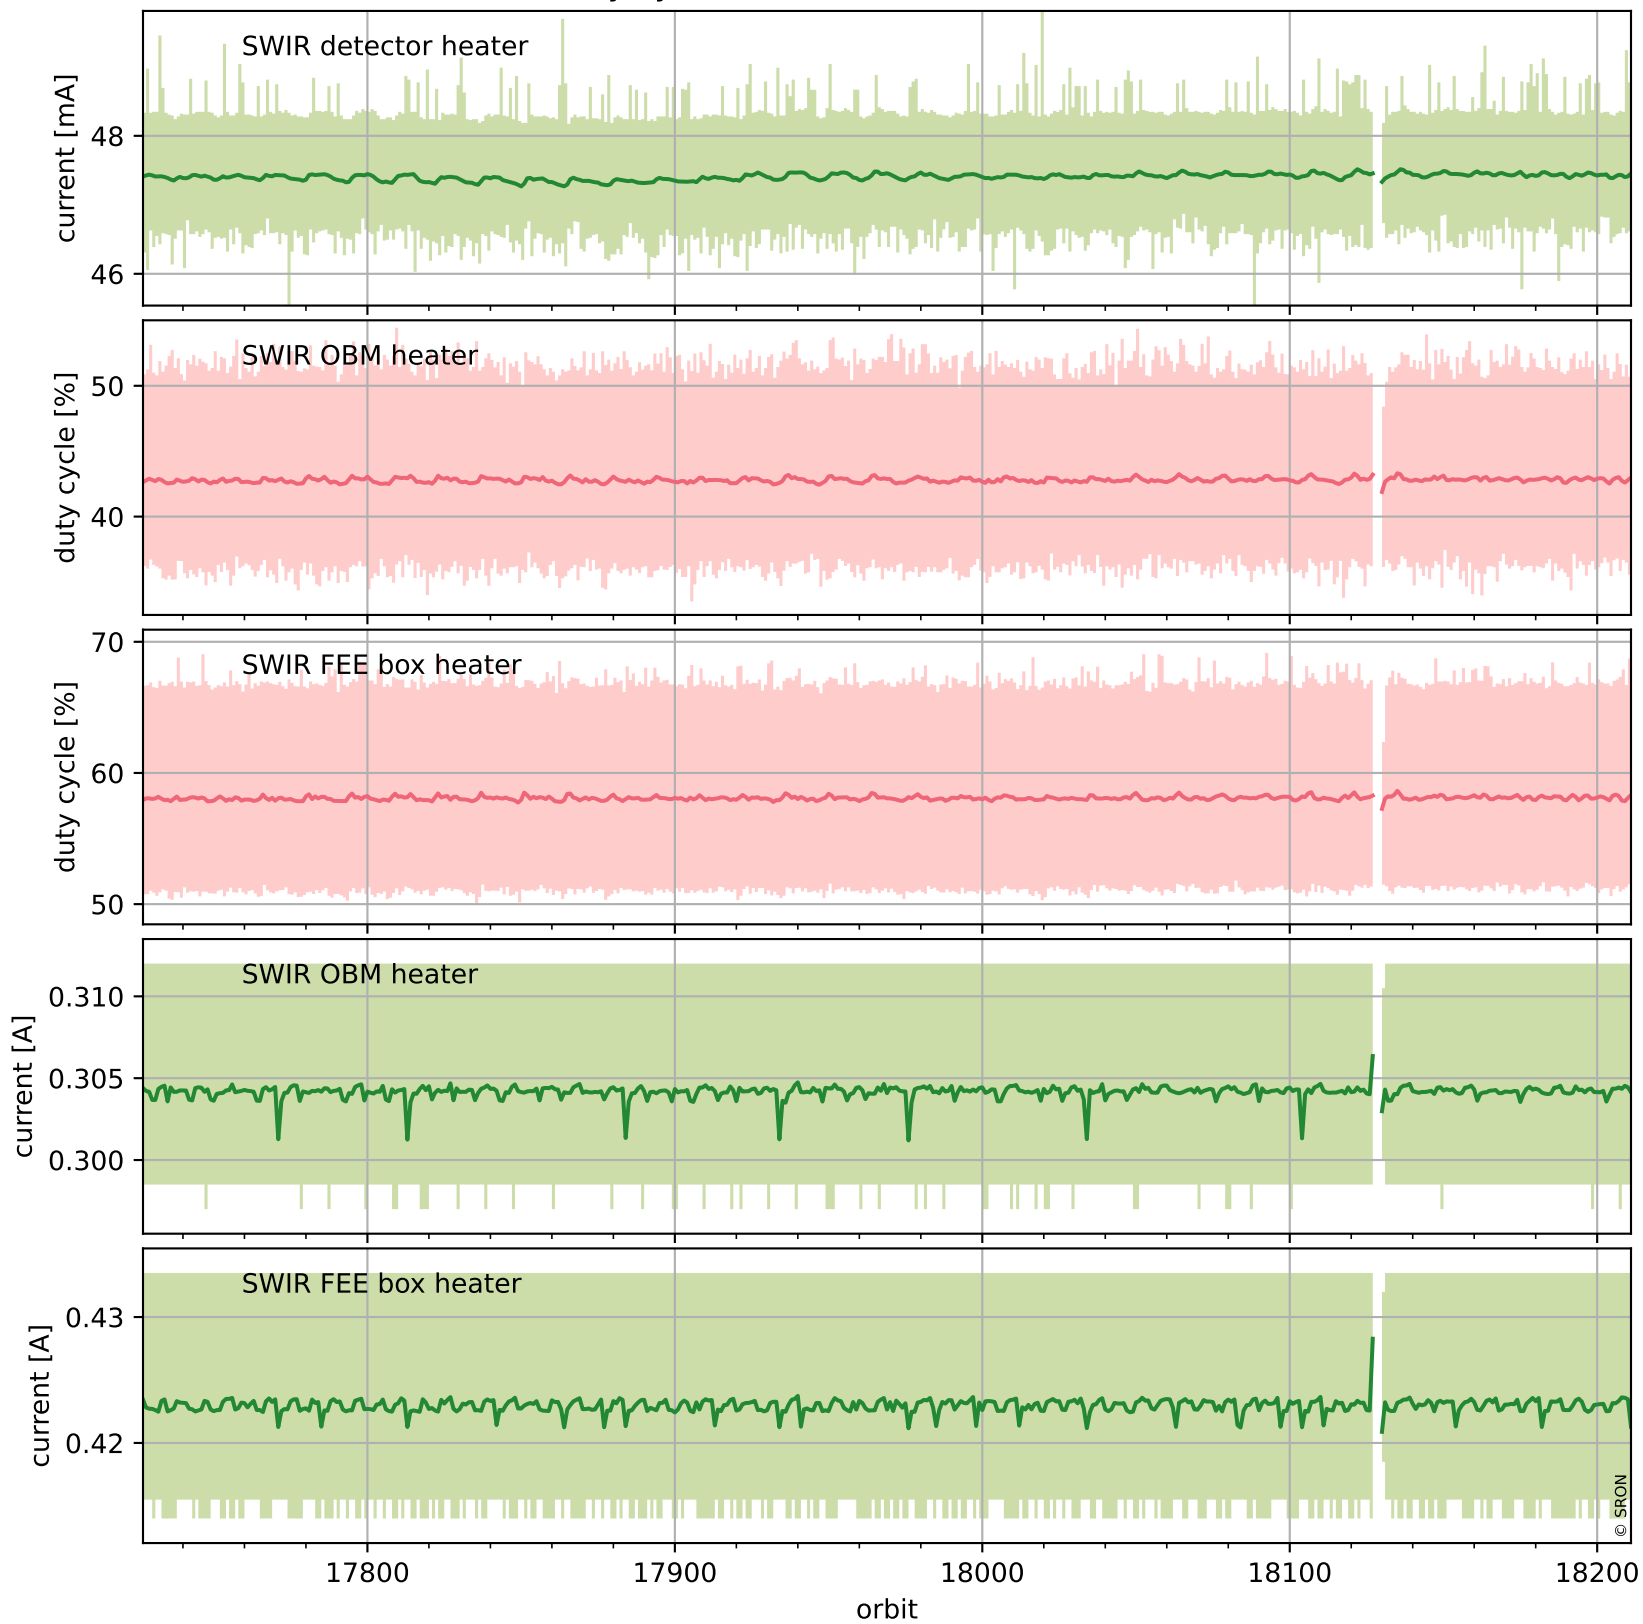

Tropomi SWIR housekeeping data

orbits : [18198, 18211]
coverage : 2021-04-18 / 2021-04-19
created : 2023-08-21T09:11:46

Temperature of sensors relevant for SWIR (one day)

Tropomi SWIR housekeeping data

orbits : [17727, 18211]
coverage : 2021-03-15 / 2021-04-19
created : 2023-08-21T09:11:47

Temperature of sensors relevant for SWIR (last month)

Tropomi SWIR housekeeping data

orbits : [18198, 18211]
coverage : 2021-04-18 / 2021-04-19
created : 2023-08-21T09:11:47

Current and duty cycle of 3 heaters relevant for SWIR (one day)

Tropomi SWIR housekeeping data

orbits : [17727, 18211]
coverage : 2021-03-15 / 2021-04-19
created : 2023-08-21T09:11:48

Current and duty cycle of 3 heaters relevant for SWIR (last month)

Tropomi SWIR housekeeping data

orbits : [18198, 18211]
coverage : 2021-04-18 / 2021-04-19
created : 2023-08-21T09:11:48

Temperature of sensors at the SWIR front-end electronics (one day)

Tropomi SWIR housekeeping data

orbits : [17727, 18211]
coverage : 2021-03-15 / 2021-04-19
created : 2023-08-21T09:11:48