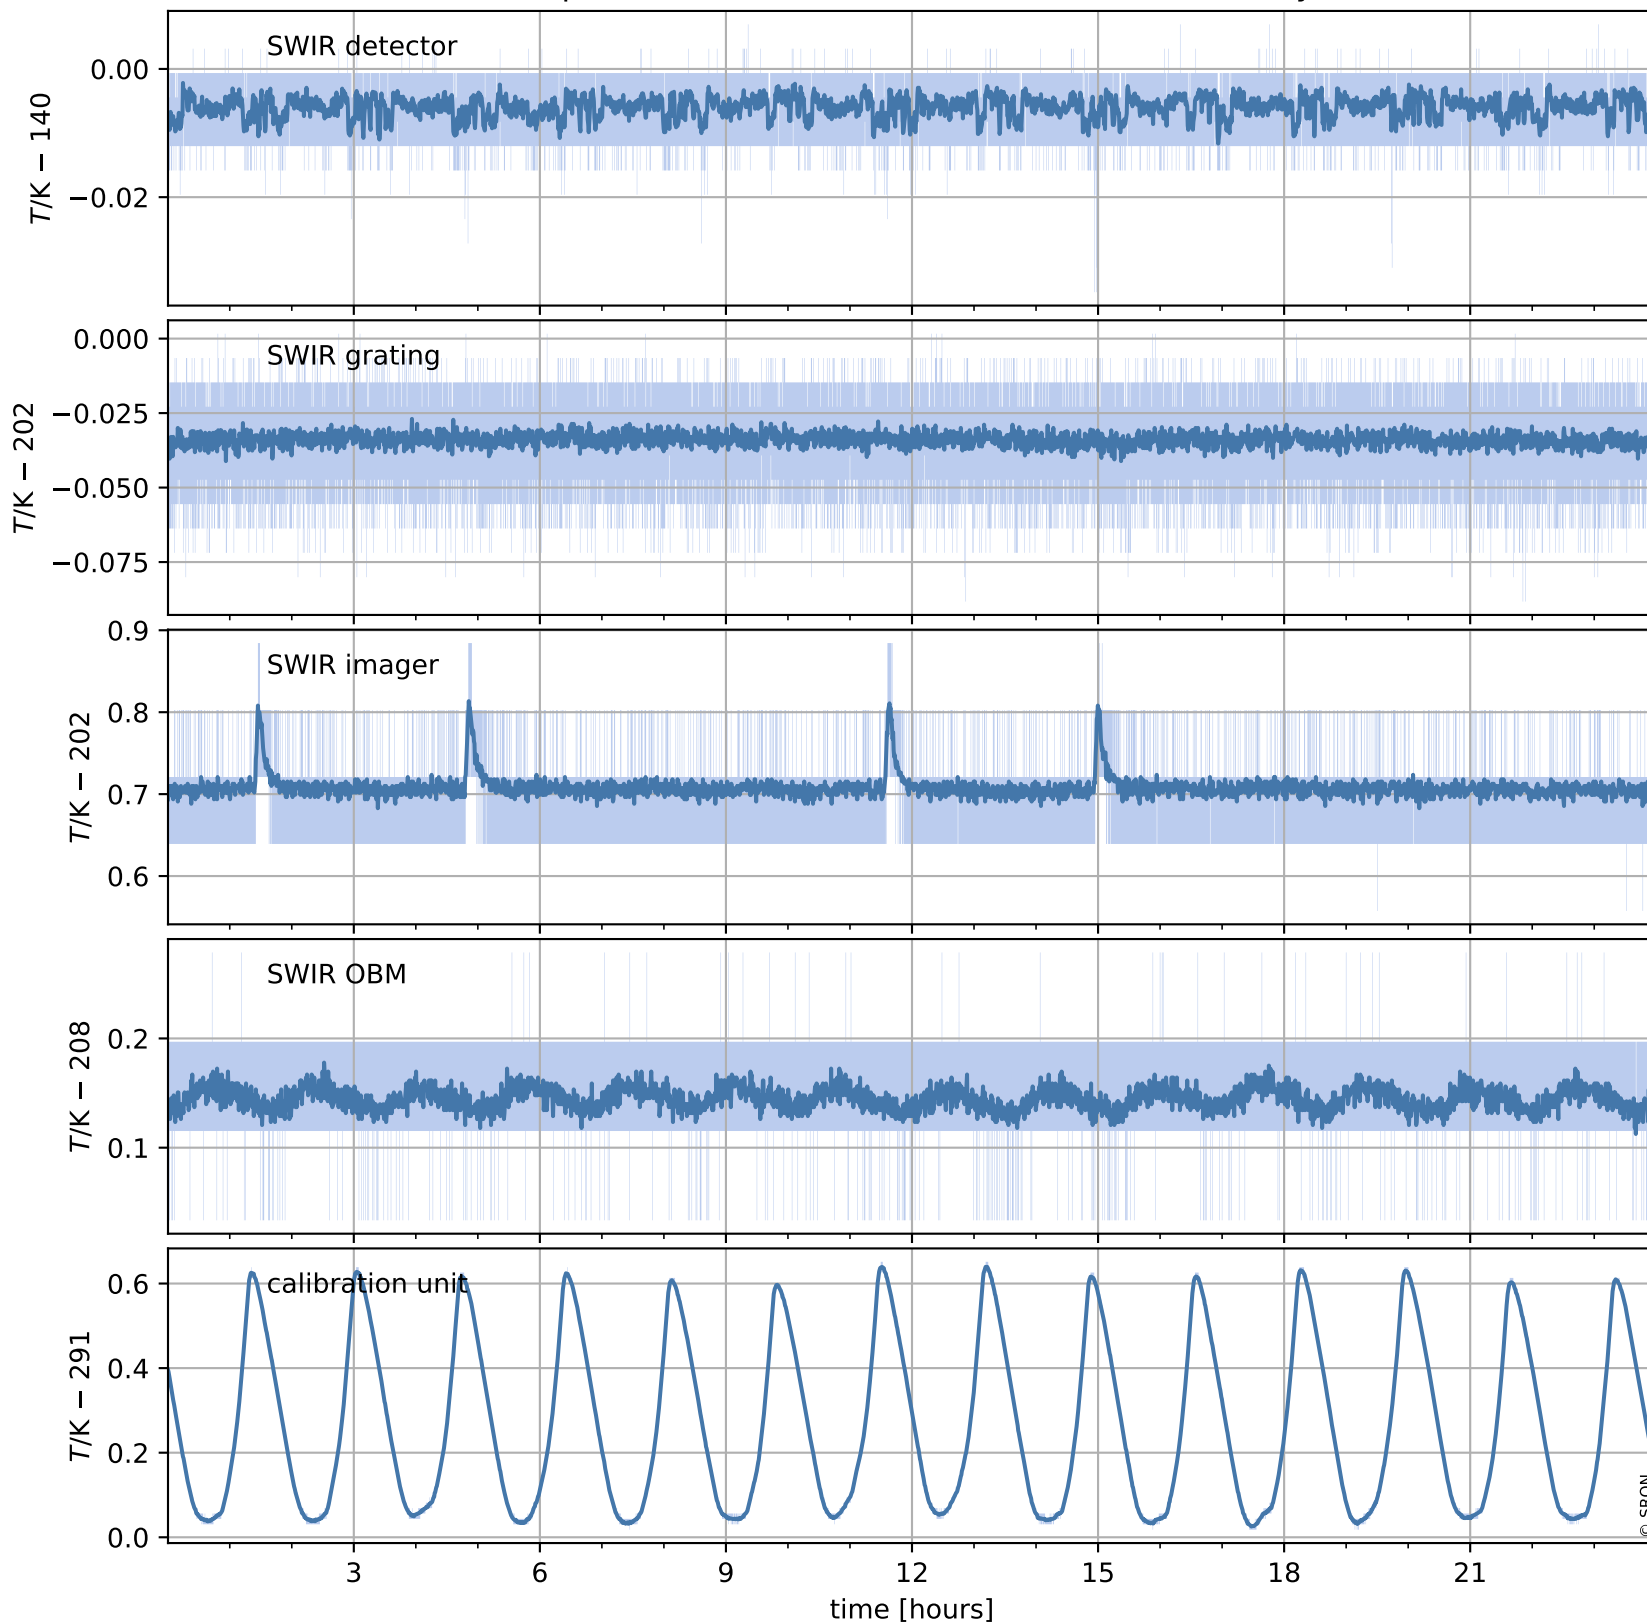

Tropomi SWIR housekeeping data

orbits : [18198, 18211]
coverage : 2021-04-18 / 2021-04-19
created : 2023-08-21T09:11:46

Temperature of sensors relevant for SWIR (one day)

Tropomi SWIR housekeeping data

orbits : [17727, 18211]
coverage : 2021-03-15 / 2021-04-19
created : 2023-08-21T09:11:47

Temperature of sensors relevant for SWIR (last month)

Tropomi SWIR housekeeping data

orbits : [18198, 18211]
coverage : 2021-04-18 / 2021-04-19
created : 2023-08-21T09:11:47

Current and duty cycle of 3 heaters relevant for SWIR (one day)

Tropomi SWIR housekeeping data

orbits : [17727, 18211]
coverage : 2021-03-15 / 2021-04-19
created : 2023-08-21T09:11:48

Current and duty cycle of 3 heaters relevant for SWIR (last month)

Tropomi SWIR housekeeping data

orbits : [18198, 18211]
coverage : 2021-04-18 / 2021-04-19
created : 2023-08-21T09:11:48

Temperature of sensors at the SWIR front-end electronics (one day)

Tropomi SWIR housekeeping data

orbits : [17727, 18211]
coverage : 2021-03-15 / 2021-04-19
created : 2023-08-21T09:11:48