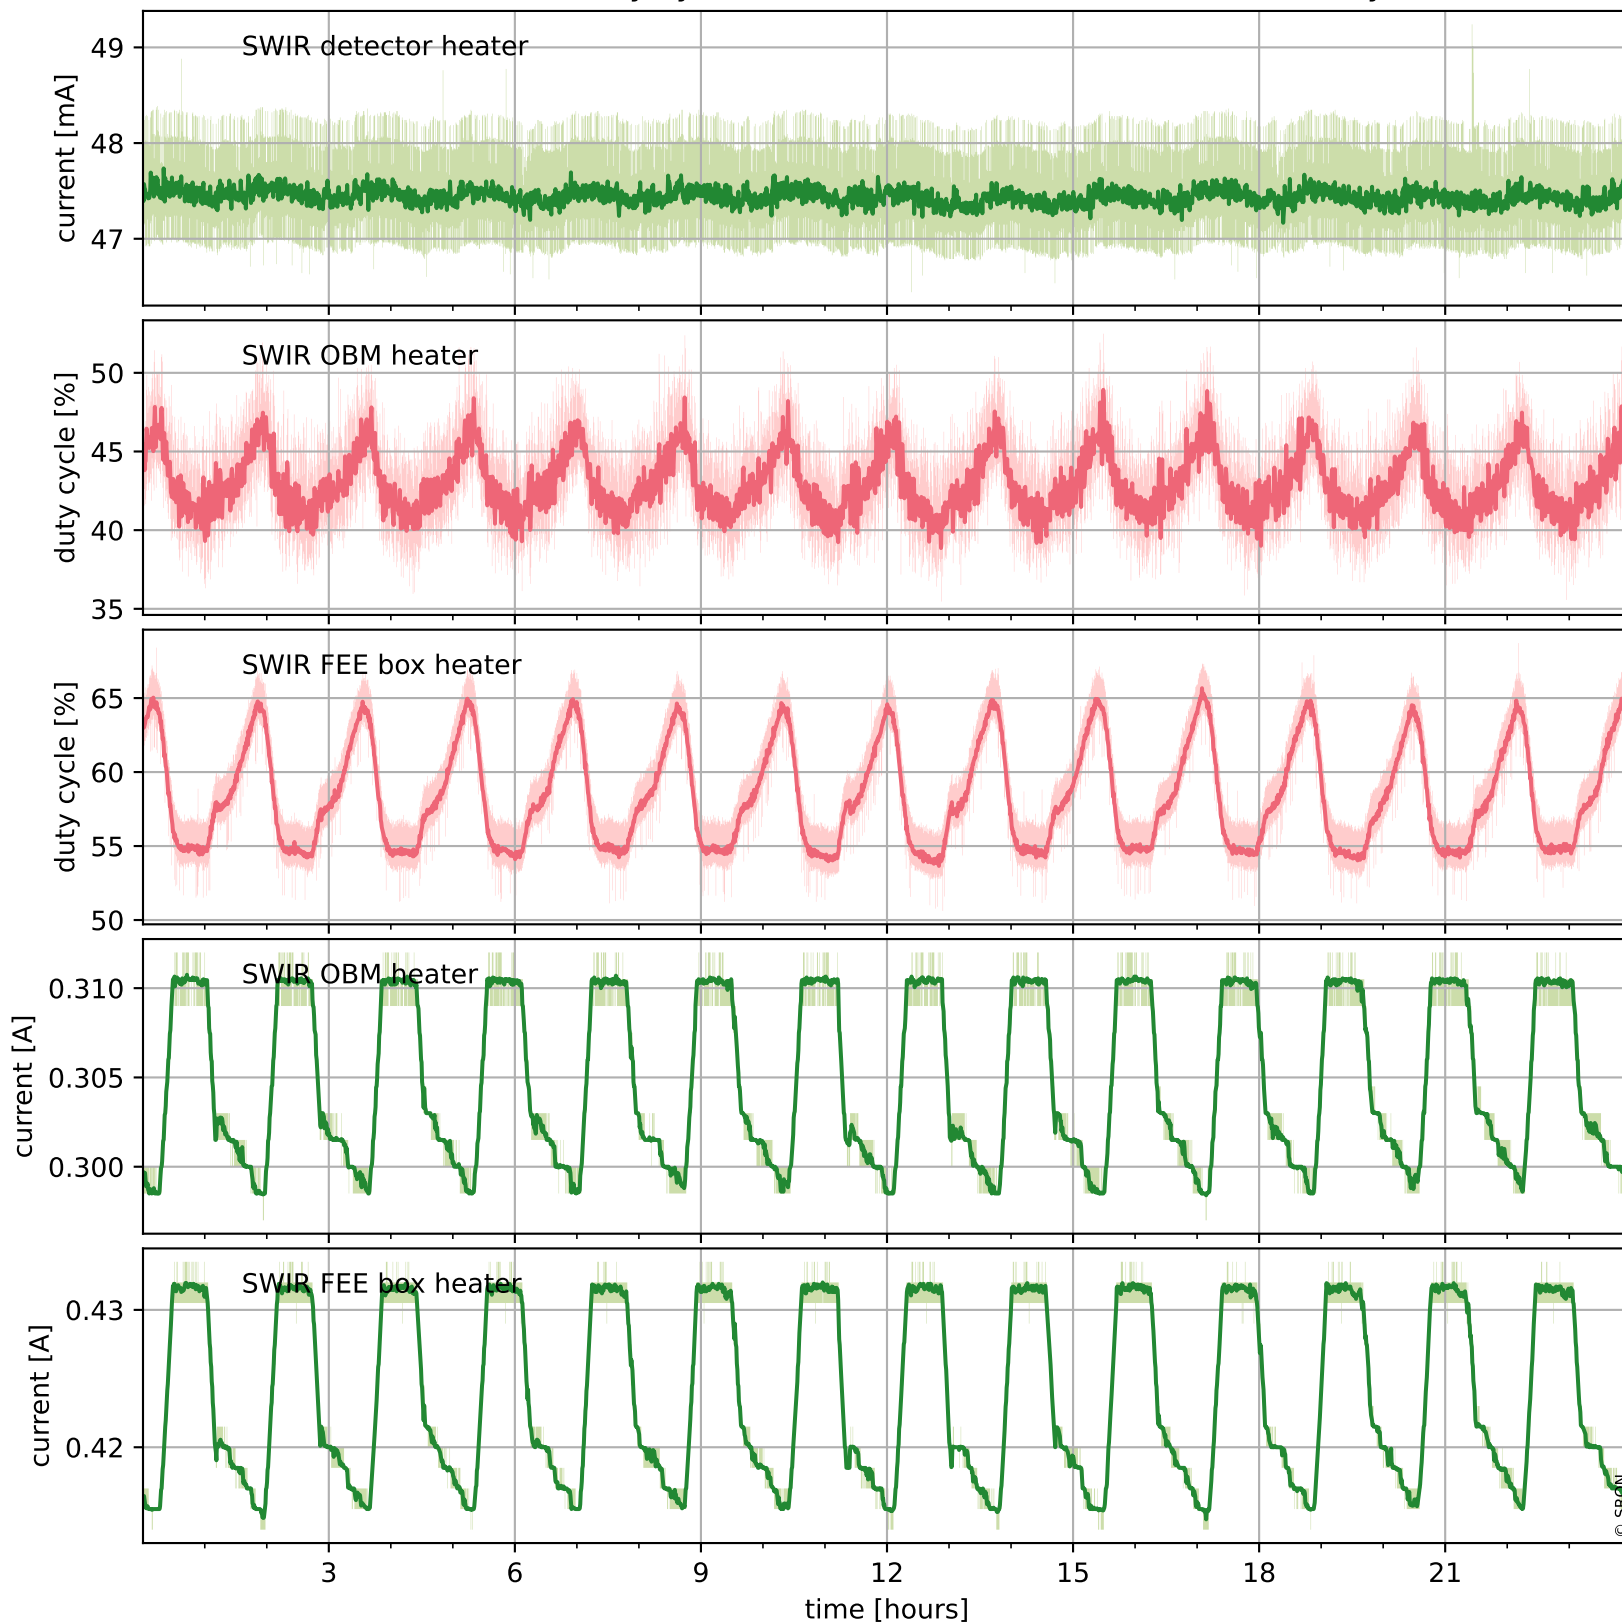

Tropomi SWIR housekeeping data

orbits : [18198, 18211]
coverage : 2021-04-18 / 2021-04-19
created : 2023-08-21T09:11:46

Temperature of sensors relevant for SWIR (one day)

Tropomi SWIR housekeeping data

orbits : [17727, 18211]
coverage : 2021-03-15 / 2021-04-19
created : 2023-08-21T09:11:47

Temperature of sensors relevant for SWIR (last month)

Tropomi SWIR housekeeping data

orbits : [18198, 18211]
coverage : 2021-04-18 / 2021-04-19
created : 2023-08-21T09:11:47

Current and duty cycle of 3 heaters relevant for SWIR (one day)

Tropomi SWIR housekeeping data

orbits : [17727, 18211]
coverage : 2021-03-15 / 2021-04-19
created : 2023-08-21T09:11:48

Current and duty cycle of 3 heaters relevant for SWIR (last month)

Tropomi SWIR housekeeping data