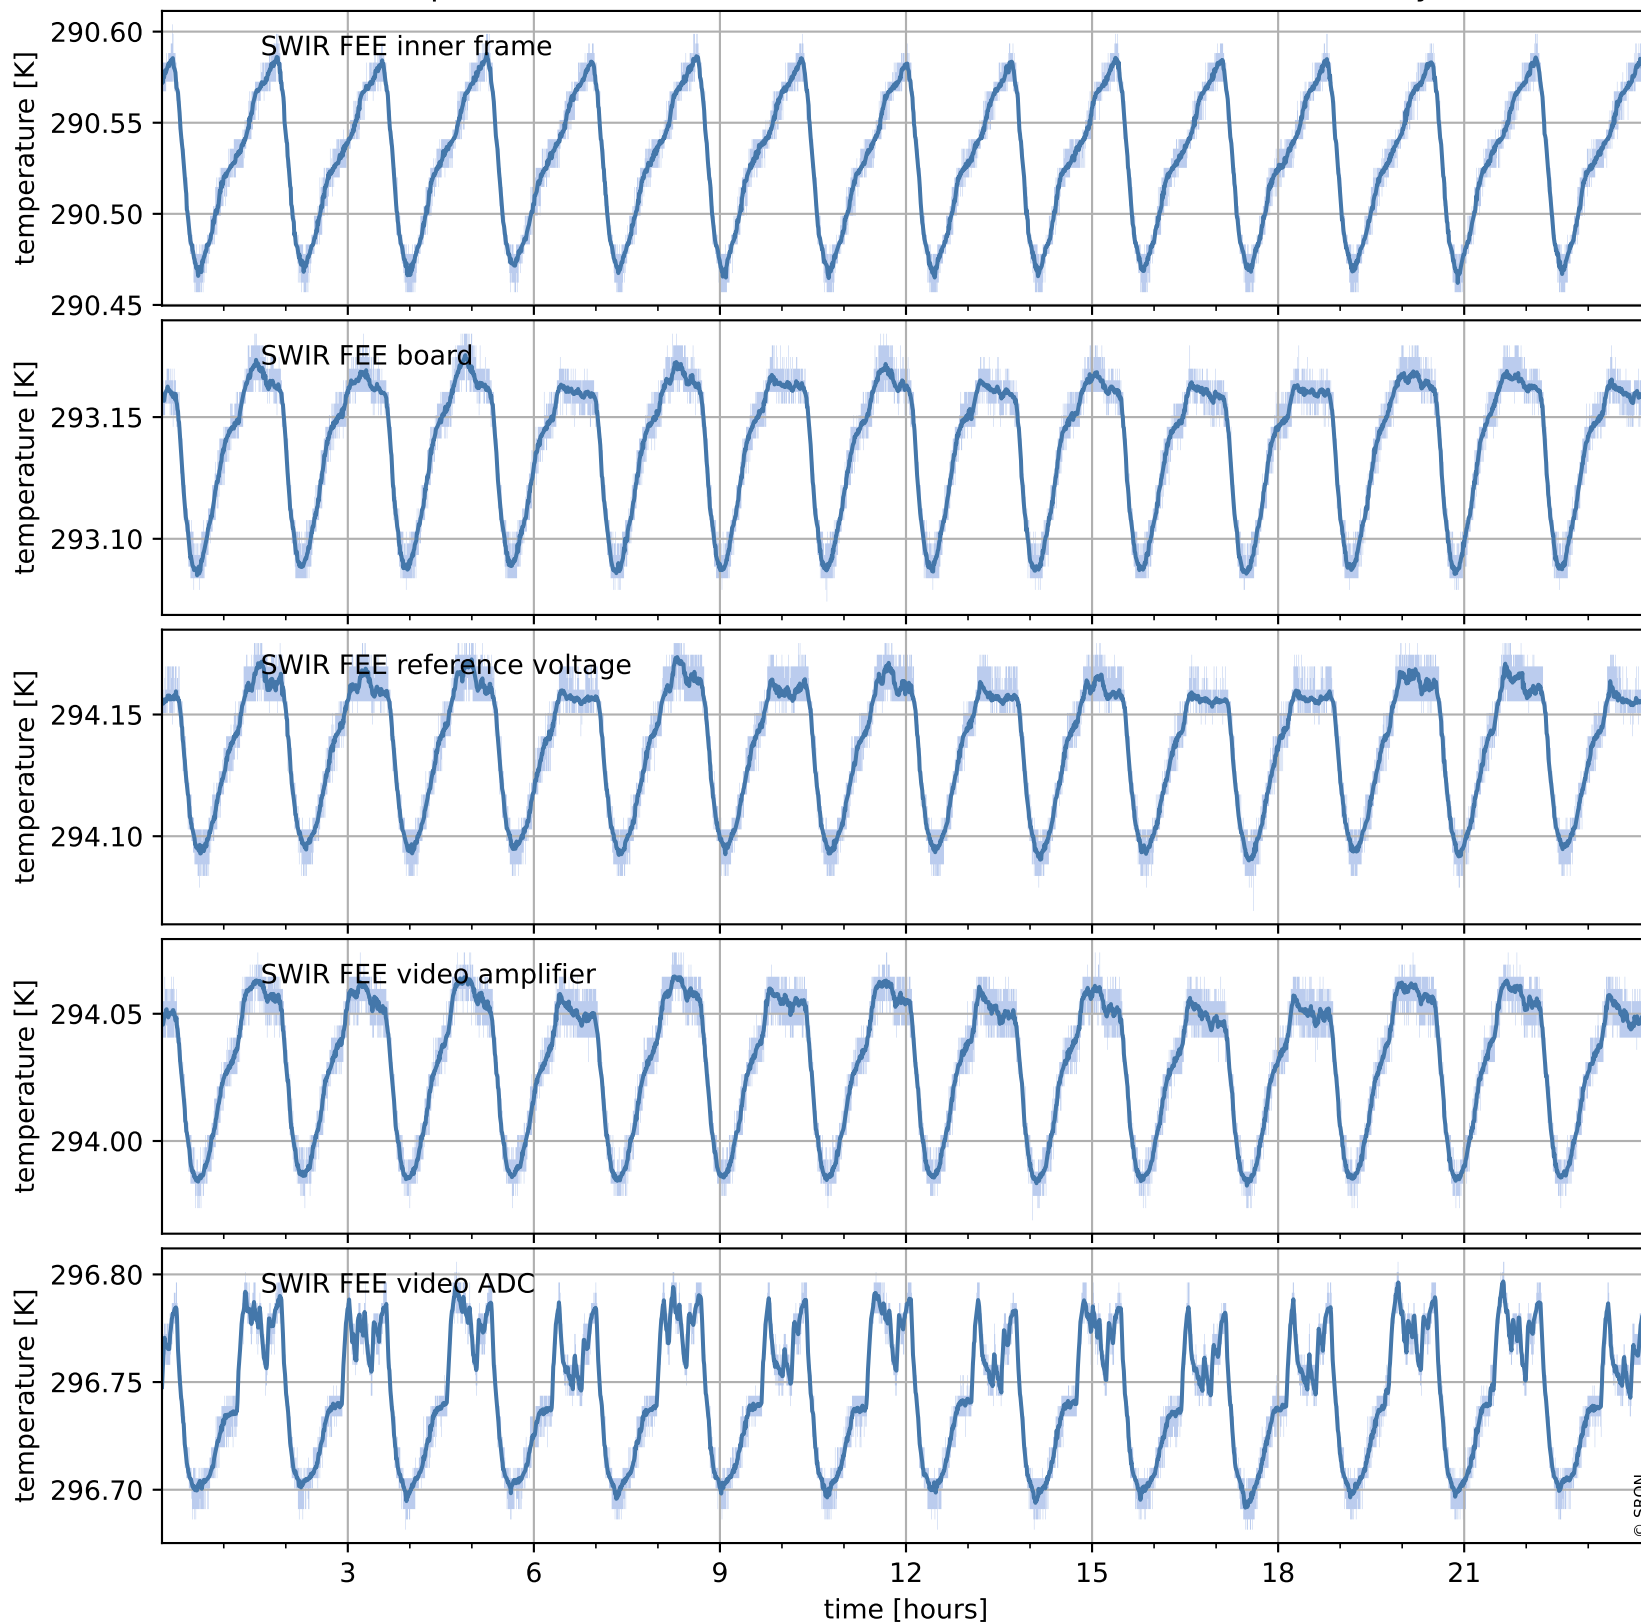

Tropomi SWIR housekeeping data

orbits : [18198, 18211]
coverage : 2021-04-18 / 2021-04-19
created : 2023-08-21T09:11:46

Temperature of sensors relevant for SWIR (one day)

Tropomi SWIR housekeeping data

orbits : [17727, 18211]
coverage : 2021-03-15 / 2021-04-19
created : 2023-08-21T09:11:47

Temperature of sensors relevant for SWIR (last month)

Tropomi SWIR housekeeping data

orbits : [18198, 18211]
coverage : 2021-04-18 / 2021-04-19
created : 2023-08-21T09:11:47

Current and duty cycle of 3 heaters relevant for SWIR (one day)

Tropomi SWIR housekeeping data

orbits : [17727, 18211]
coverage : 2021-03-15 / 2021-04-19
created : 2023-08-21T09:11:48

Current and duty cycle of 3 heaters relevant for SWIR (last month)

Tropomi SWIR housekeeping data

orbits : [18198, 18211]
coverage : 2021-04-18 / 2021-04-19
created : 2023-08-21T09:11:48

Temperature of sensors at the SWIR front-end electronics (one day)

Tropomi SWIR housekeeping data

orbits : [17727, 18211]
coverage : 2021-03-15 / 2021-04-19
created : 2023-08-21T09:11:48