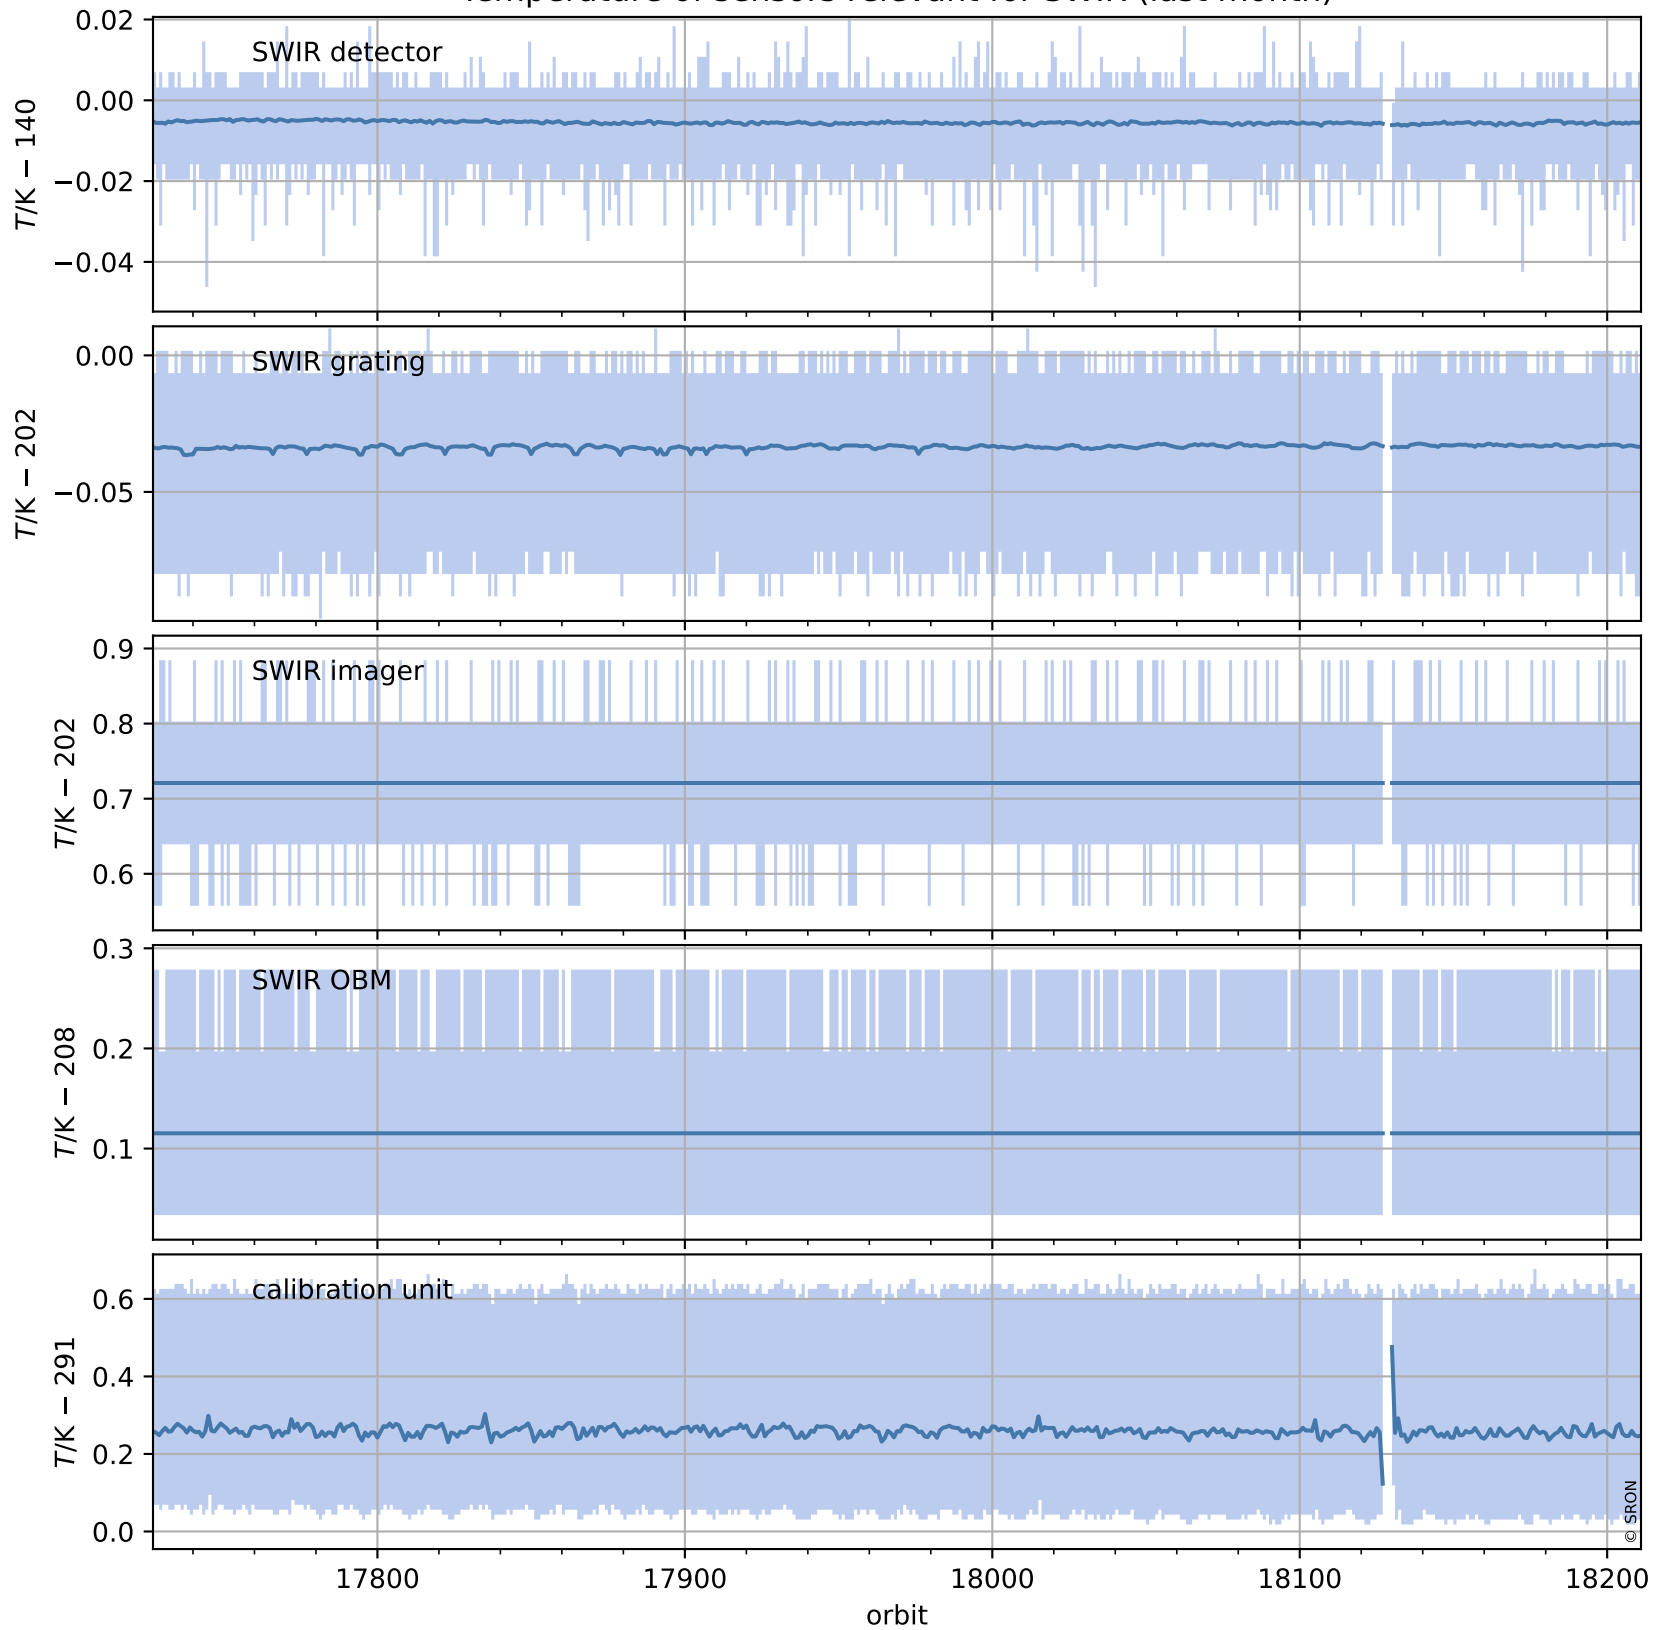

Tropomi SWIR housekeeping data

orbits : [18198, 18211]
coverage : 2021-04-18 / 2021-04-19
created : 2023-08-21T09:11:46

Temperature of sensors relevant for SWIR (one day)

Tropomi SWIR housekeeping data

orbits : [17727, 18211]
coverage : 2021-03-15 / 2021-04-19
created : 2023-08-21T09:11:47

Temperature of sensors relevant for SWIR (last month)

Tropomi SWIR housekeeping data

orbits : [18198, 18211]
coverage : 2021-04-18 / 2021-04-19
created : 2023-08-21T09:11:47

Current and duty cycle of 3 heaters relevant for SWIR (one day)

Tropomi SWIR housekeeping data

orbits : [17727, 18211]
coverage : 2021-03-15 / 2021-04-19
created : 2023-08-21T09:11:48

Current and duty cycle of 3 heaters relevant for SWIR (last month)

Tropomi SWIR housekeeping data

orbits : [18198, 18211]
coverage : 2021-04-18 / 2021-04-19
created : 2023-08-21T09:11:48

Temperature of sensors at the SWIR front-end electronics (one day)

Tropomi SWIR housekeeping data

orbits : [17727, 18211]
coverage : 2021-03-15 / 2021-04-19
created : 2023-08-21T09:11:48