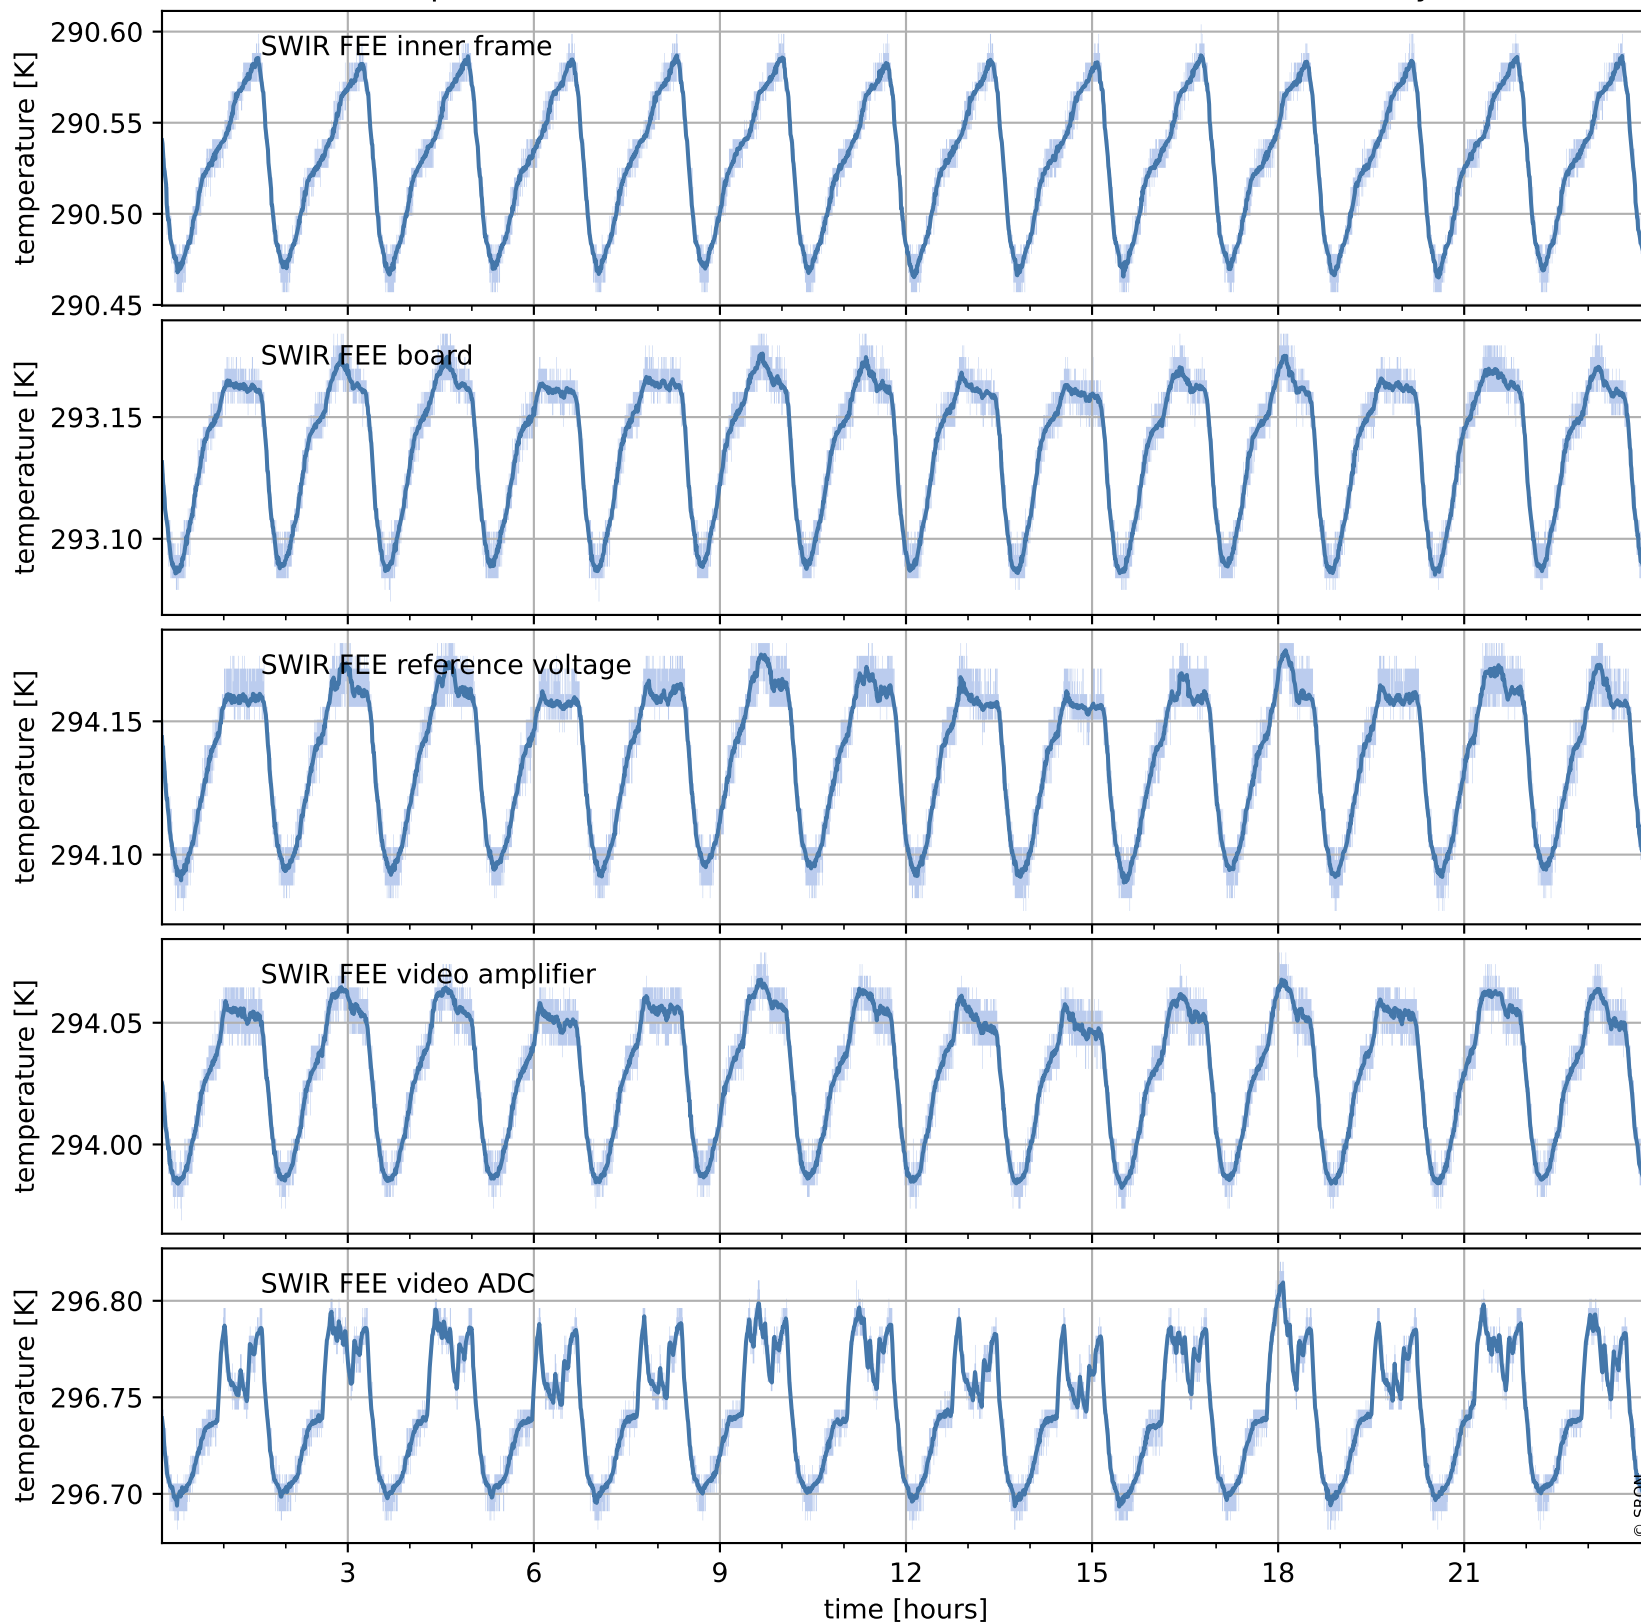

Tropomi SWIR housekeeping data

orbits : [18212, 18225]
coverage : 2021-04-19 / 2021-04-20
created : 2023-08-21T09:11:49

Temperature of sensors relevant for SWIR (one day)

Tropomi SWIR housekeeping data

orbits : [17741, 18225]
coverage : 2021-03-16 / 2021-04-20
created : 2023-08-21T09:11:49

Temperature of sensors relevant for SWIR (last month)

Tropomi SWIR housekeeping data

orbits : [18212, 18225]
coverage : 2021-04-19 / 2021-04-20
created : 2023-08-21T09:11:50

Current and duty cycle of 3 heaters relevant for SWIR (one day)

Tropomi SWIR housekeeping data

orbits : [17741, 18225]
coverage : 2021-03-16 / 2021-04-20
created : 2023-08-21T09:11:50

Current and duty cycle of 3 heaters relevant for SWIR (last month)

Tropomi SWIR housekeeping data

orbits : [18212, 18225]
coverage : 2021-04-19 / 2021-04-20
created : 2023-08-21T09:11:50

Temperature of sensors at the SWIR front-end electronics (one day)

Tropomi SWIR housekeeping data

orbits : [17741, 18225]
coverage : 2021-03-16 / 2021-04-20
created : 2023-08-21T09:11:51