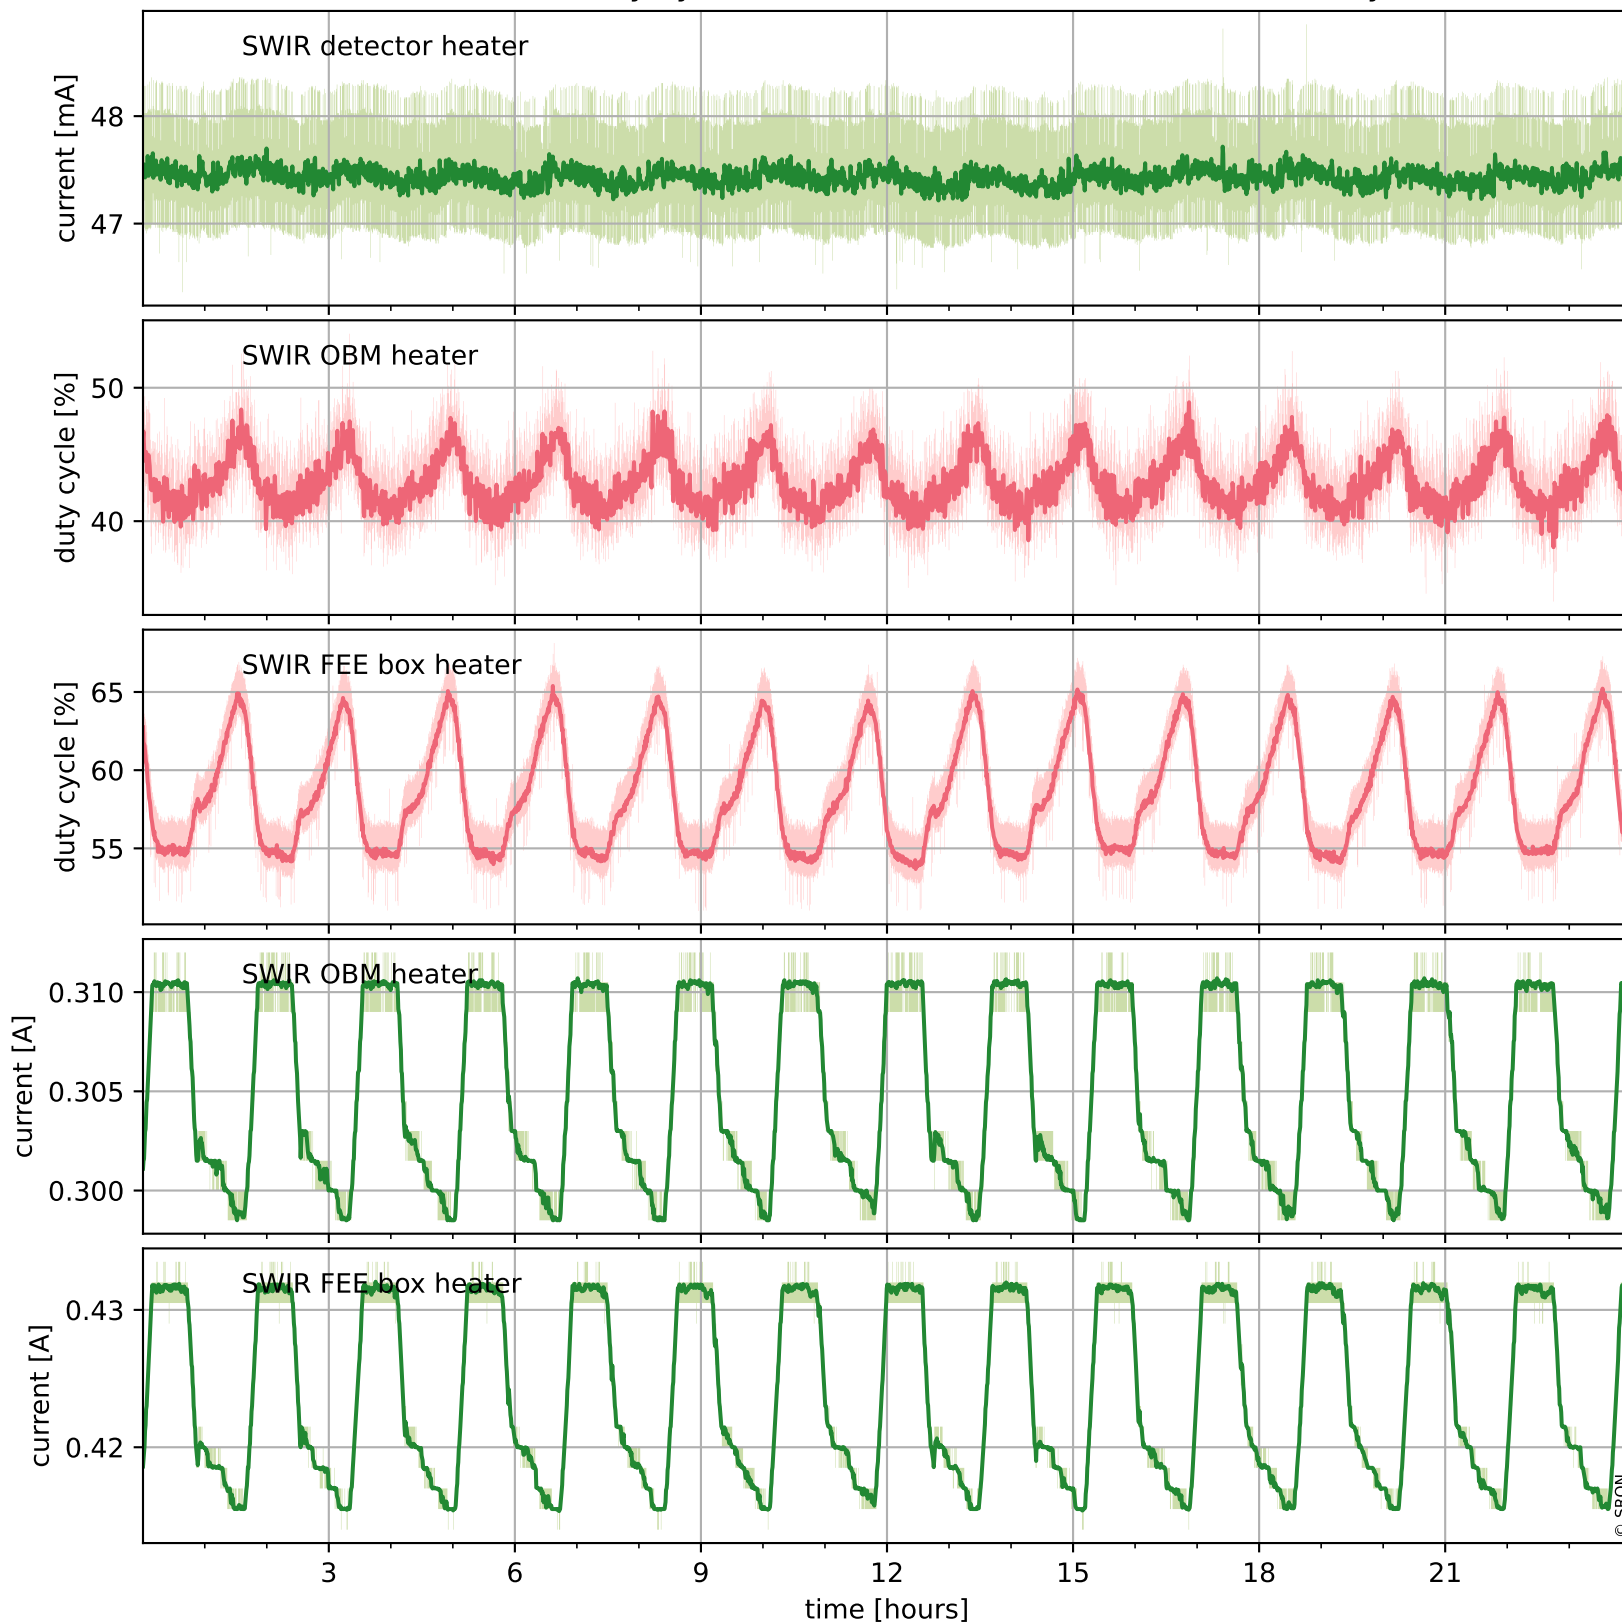

Tropomi SWIR housekeeping data

orbits : [18212, 18225]
coverage : 2021-04-19 / 2021-04-20
created : 2023-08-21T09:11:49

Temperature of sensors relevant for SWIR (one day)

Tropomi SWIR housekeeping data

orbits : [17741, 18225]
coverage : 2021-03-16 / 2021-04-20
created : 2023-08-21T09:11:49

Temperature of sensors relevant for SWIR (last month)

Tropomi SWIR housekeeping data

orbits : [18212, 18225]
coverage : 2021-04-19 / 2021-04-20
created : 2023-08-21T09:11:50

Current and duty cycle of 3 heaters relevant for SWIR (one day)

Tropomi SWIR housekeeping data

orbits : [17741, 18225]
coverage : 2021-03-16 / 2021-04-20
created : 2023-08-21T09:11:50

Current and duty cycle of 3 heaters relevant for SWIR (last month)

Tropomi SWIR housekeeping data

orbits : [18212, 18225]
coverage : 2021-04-19 / 2021-04-20
created : 2023-08-21T09:11:50

Temperature of sensors at the SWIR front-end electronics (one day)

Tropomi SWIR housekeeping data

orbits : [17741, 18225]
coverage : 2021-03-16 / 2021-04-20
created : 2023-08-21T09:11:51