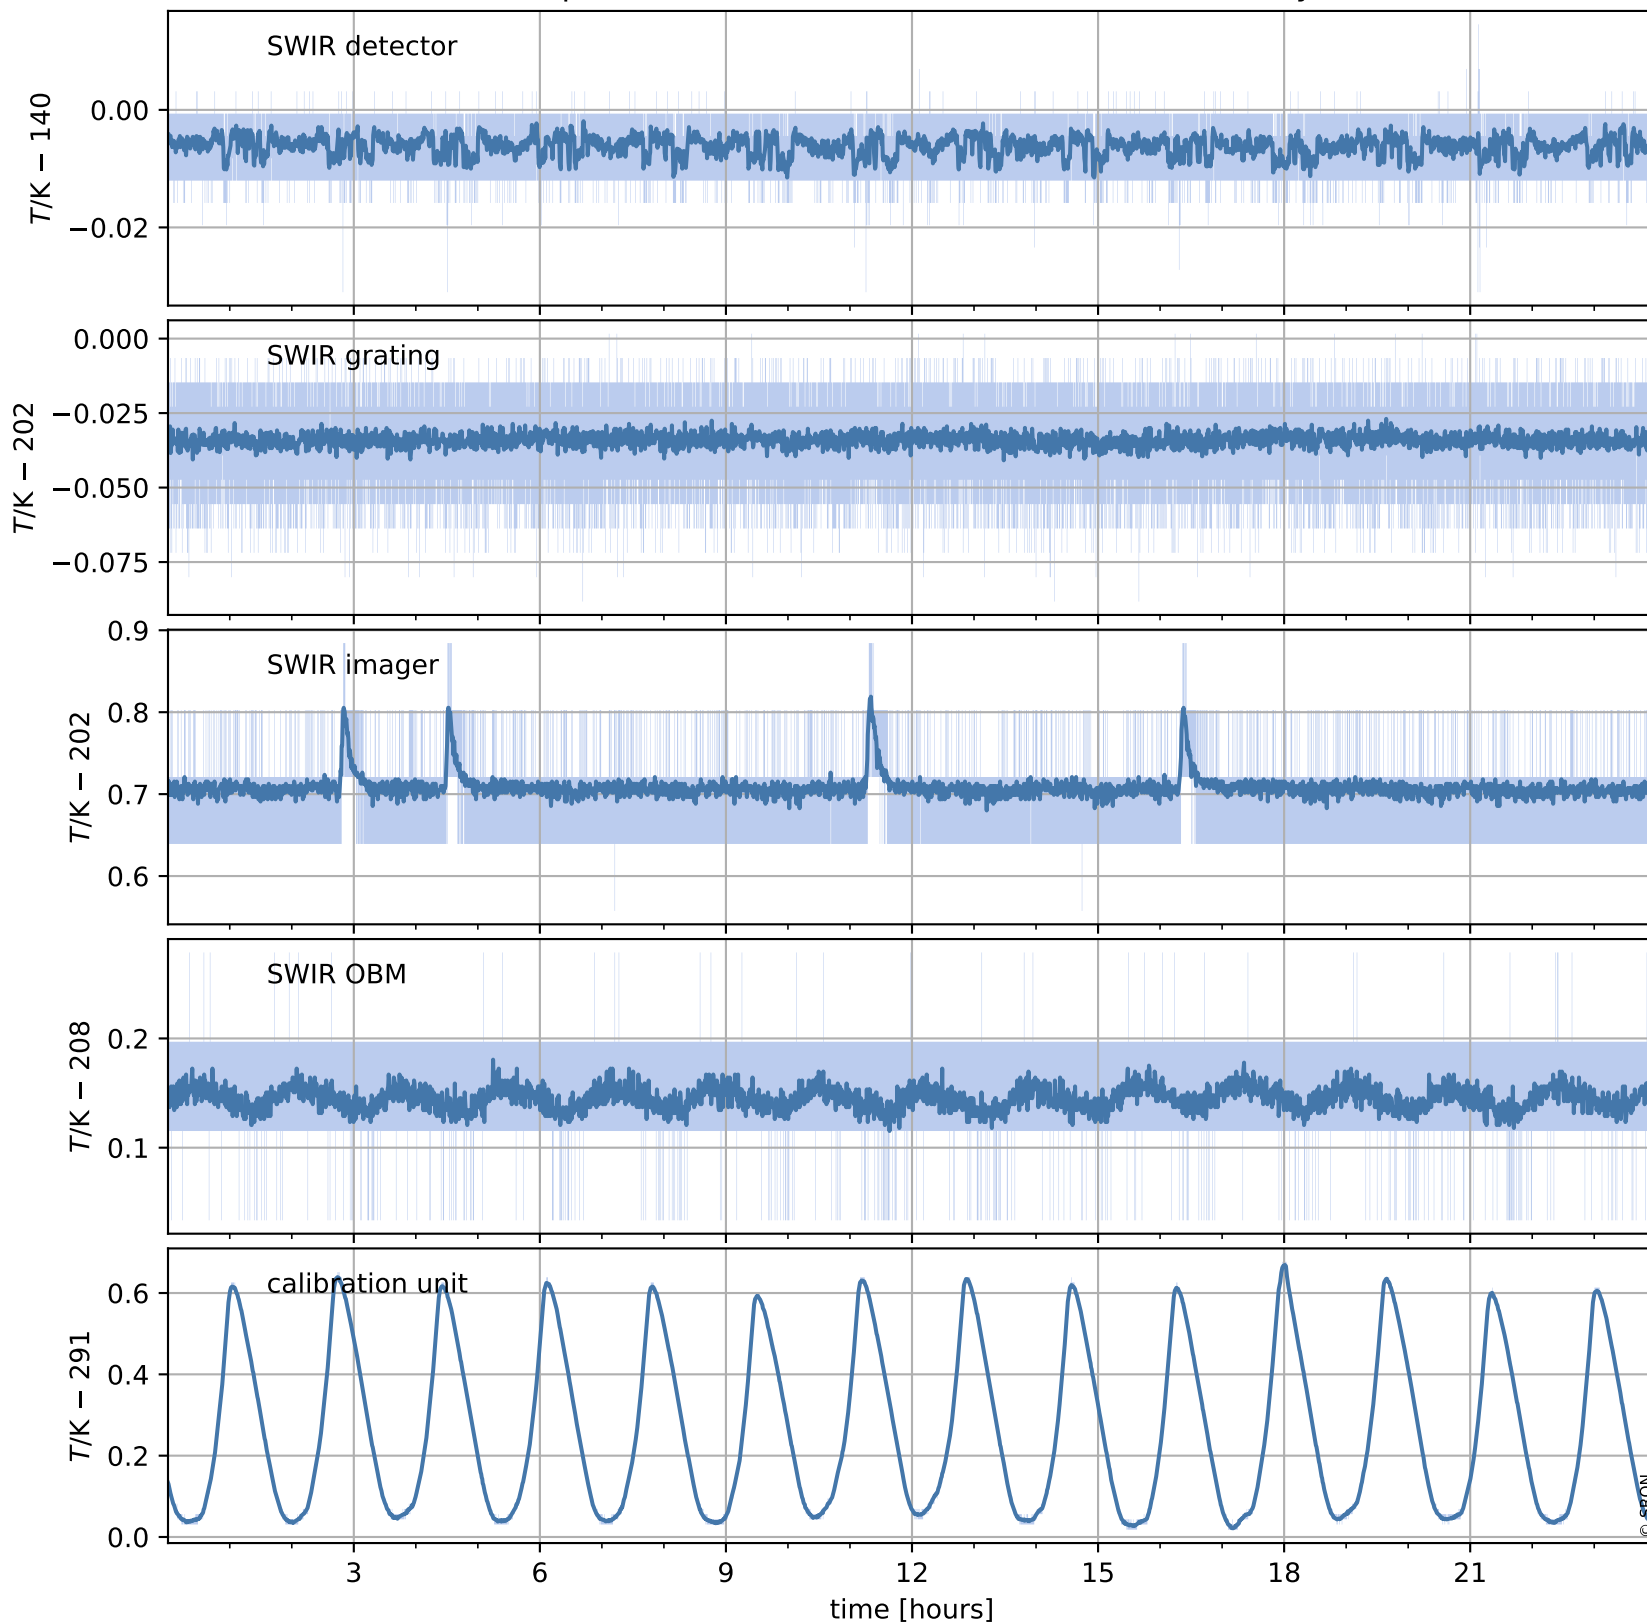

Tropomi SWIR housekeeping data

orbits : [18212, 18225]
coverage : 2021-04-19 / 2021-04-20
created : 2023-08-21T09:11:49

Temperature of sensors relevant for SWIR (one day)

Tropomi SWIR housekeeping data

orbits : [17741, 18225]
coverage : 2021-03-16 / 2021-04-20
created : 2023-08-21T09:11:49

Temperature of sensors relevant for SWIR (last month)

Tropomi SWIR housekeeping data

orbits : [18212, 18225]
coverage : 2021-04-19 / 2021-04-20
created : 2023-08-21T09:11:50

Current and duty cycle of 3 heaters relevant for SWIR (one day)

Tropomi SWIR housekeeping data

orbits : [17741, 18225]
coverage : 2021-03-16 / 2021-04-20
created : 2023-08-21T09:11:50

Current and duty cycle of 3 heaters relevant for SWIR (last month)

Tropomi SWIR housekeeping data