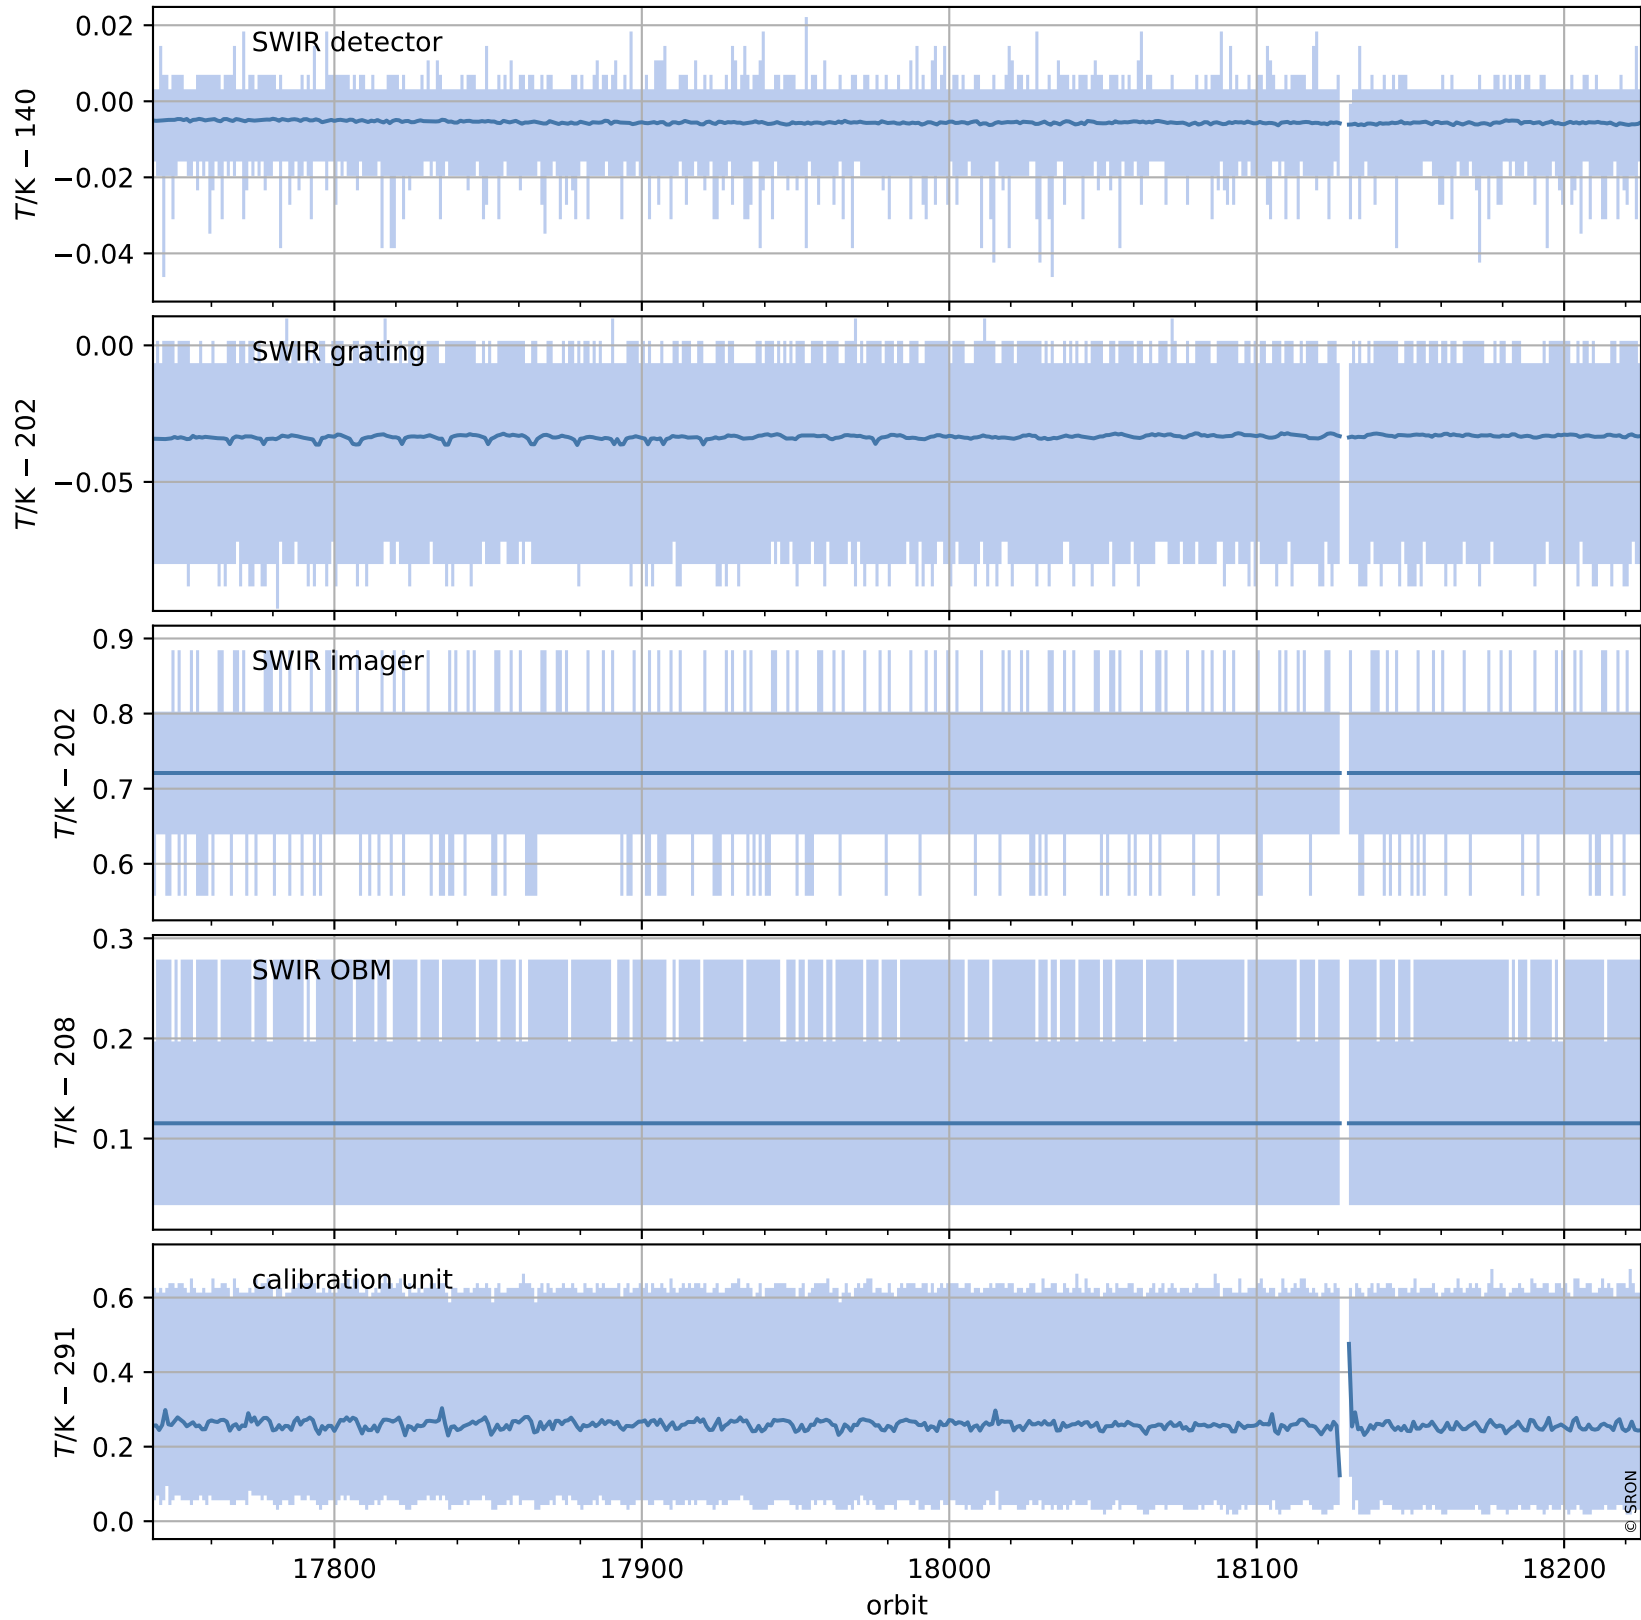

Tropomi SWIR housekeeping data

orbits : [18212, 18225]
coverage : 2021-04-19 / 2021-04-20
created : 2023-08-21T09:11:49

Temperature of sensors relevant for SWIR (one day)

Tropomi SWIR housekeeping data

orbits : [17741, 18225]
coverage : 2021-03-16 / 2021-04-20
created : 2023-08-21T09:11:49

Temperature of sensors relevant for SWIR (last month)

Tropomi SWIR housekeeping data

orbits : [18212, 18225]
coverage : 2021-04-19 / 2021-04-20
created : 2023-08-21T09:11:50

Current and duty cycle of 3 heaters relevant for SWIR (one day)

Tropomi SWIR housekeeping data

orbits : [17741, 18225]
coverage : 2021-03-16 / 2021-04-20
created : 2023-08-21T09:11:50

Current and duty cycle of 3 heaters relevant for SWIR (last month)

Tropomi SWIR housekeeping data

orbits : [18212, 18225]
coverage : 2021-04-19 / 2021-04-20
created : 2023-08-21T09:11:50

Temperature of sensors at the SWIR front-end electronics (one day)

Tropomi SWIR housekeeping data

orbits : [17741, 18225]
coverage : 2021-03-16 / 2021-04-20
created : 2023-08-21T09:11:51