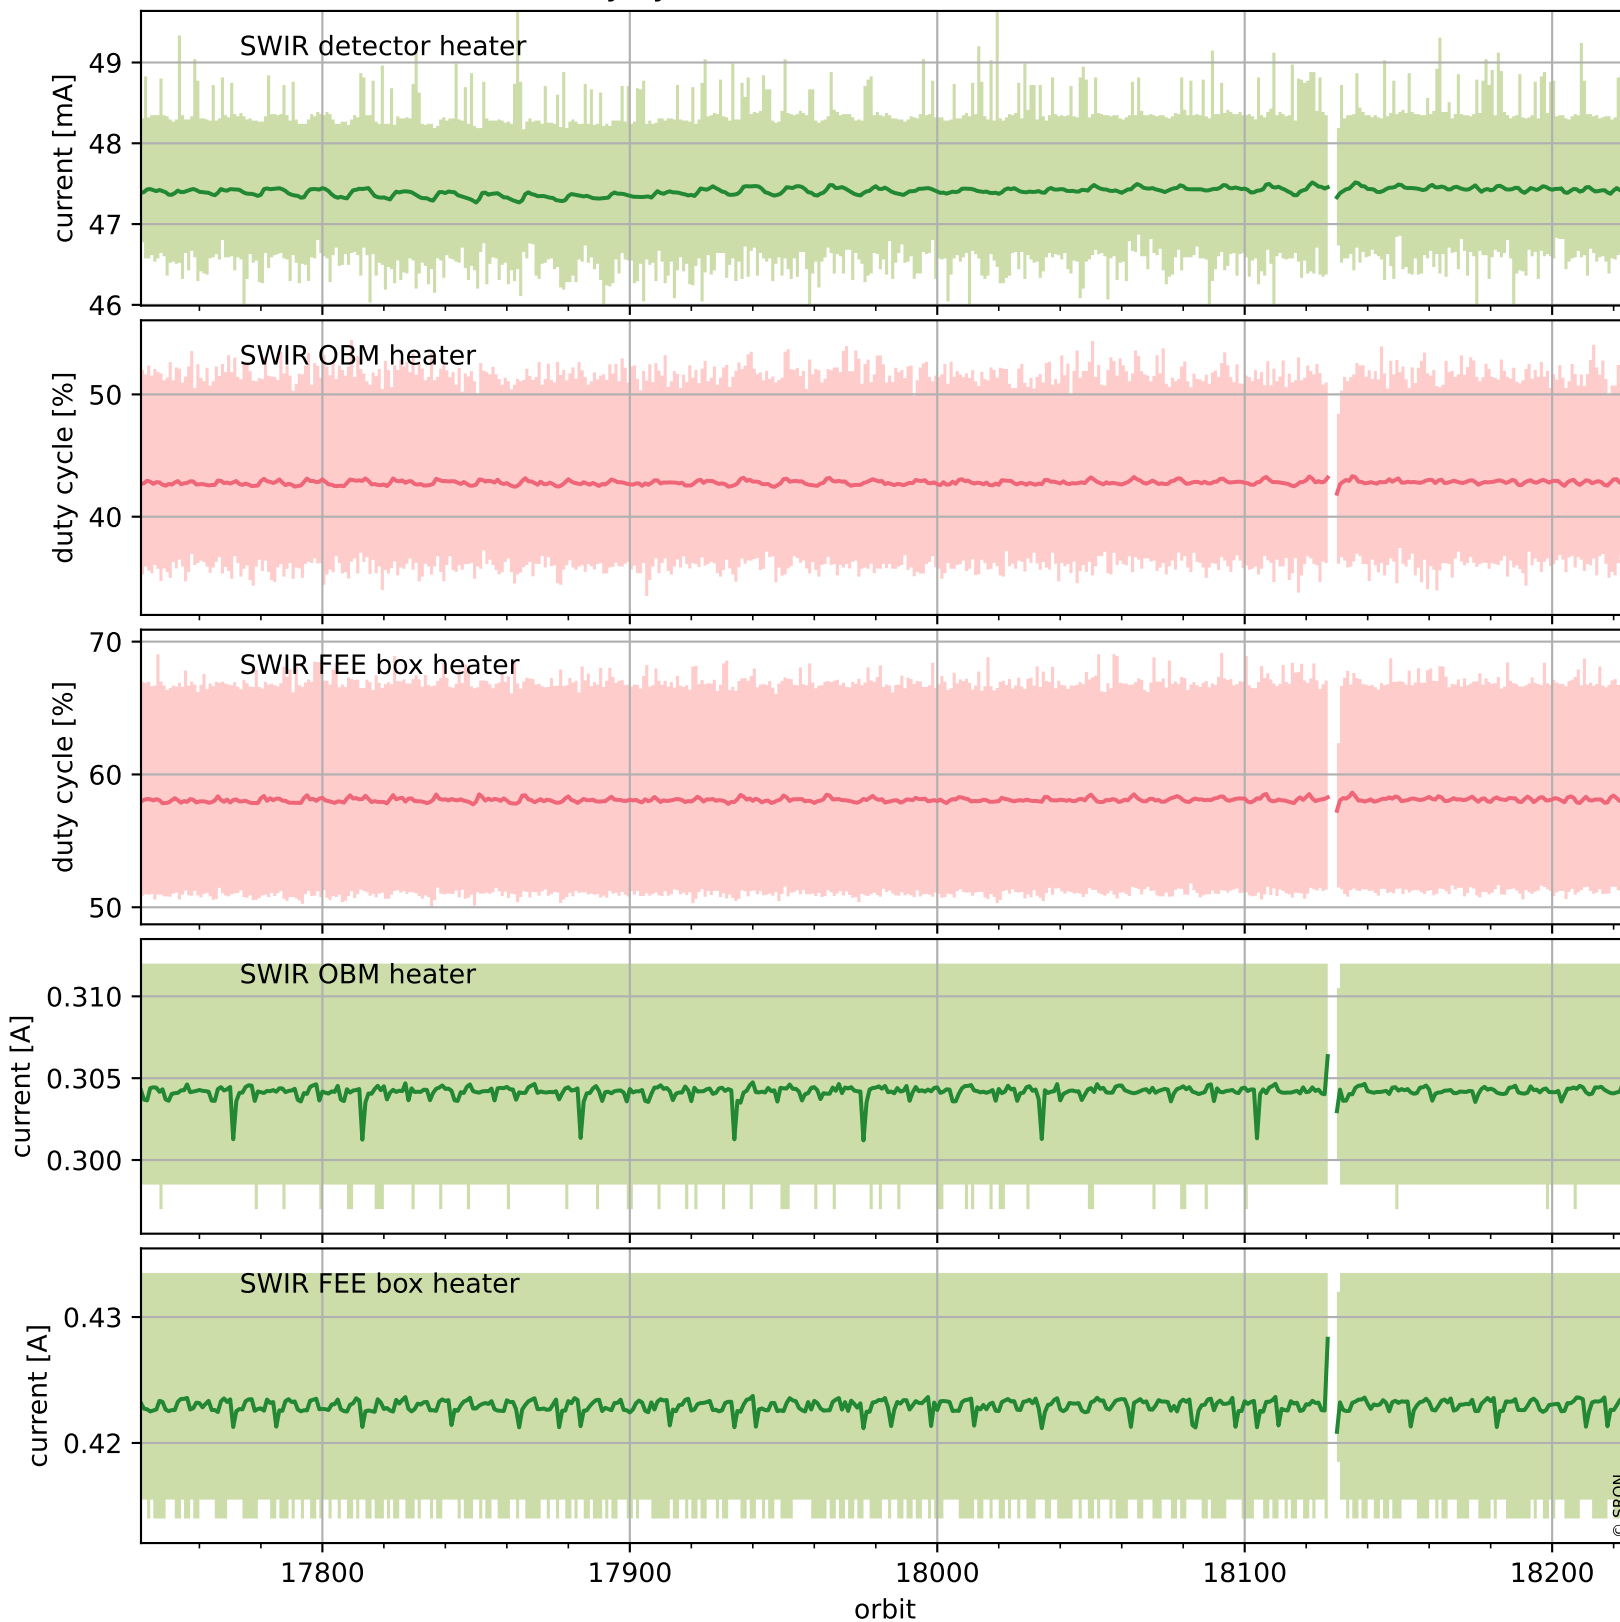

Tropomi SWIR housekeeping data

orbits : [18212, 18225]
coverage : 2021-04-19 / 2021-04-20
created : 2023-08-21T09:11:49

Temperature of sensors relevant for SWIR (one day)

Tropomi SWIR housekeeping data

orbits : [17741, 18225]
coverage : 2021-03-16 / 2021-04-20
created : 2023-08-21T09:11:49

Temperature of sensors relevant for SWIR (last month)

Tropomi SWIR housekeeping data

orbits : [18212, 18225]
coverage : 2021-04-19 / 2021-04-20
created : 2023-08-21T09:11:50

Current and duty cycle of 3 heaters relevant for SWIR (one day)

Tropomi SWIR housekeeping data

orbits : [17741, 18225]
coverage : 2021-03-16 / 2021-04-20
created : 2023-08-21T09:11:50

Current and duty cycle of 3 heaters relevant for SWIR (last month)

Tropomi SWIR housekeeping data

orbits : [18212, 18225]
coverage : 2021-04-19 / 2021-04-20
created : 2023-08-21T09:11:50

Temperature of sensors at the SWIR front-end electronics (one day)

Tropomi SWIR housekeeping data

orbits : [17741, 18225]
coverage : 2021-03-16 / 2021-04-20
created : 2023-08-21T09:11:51