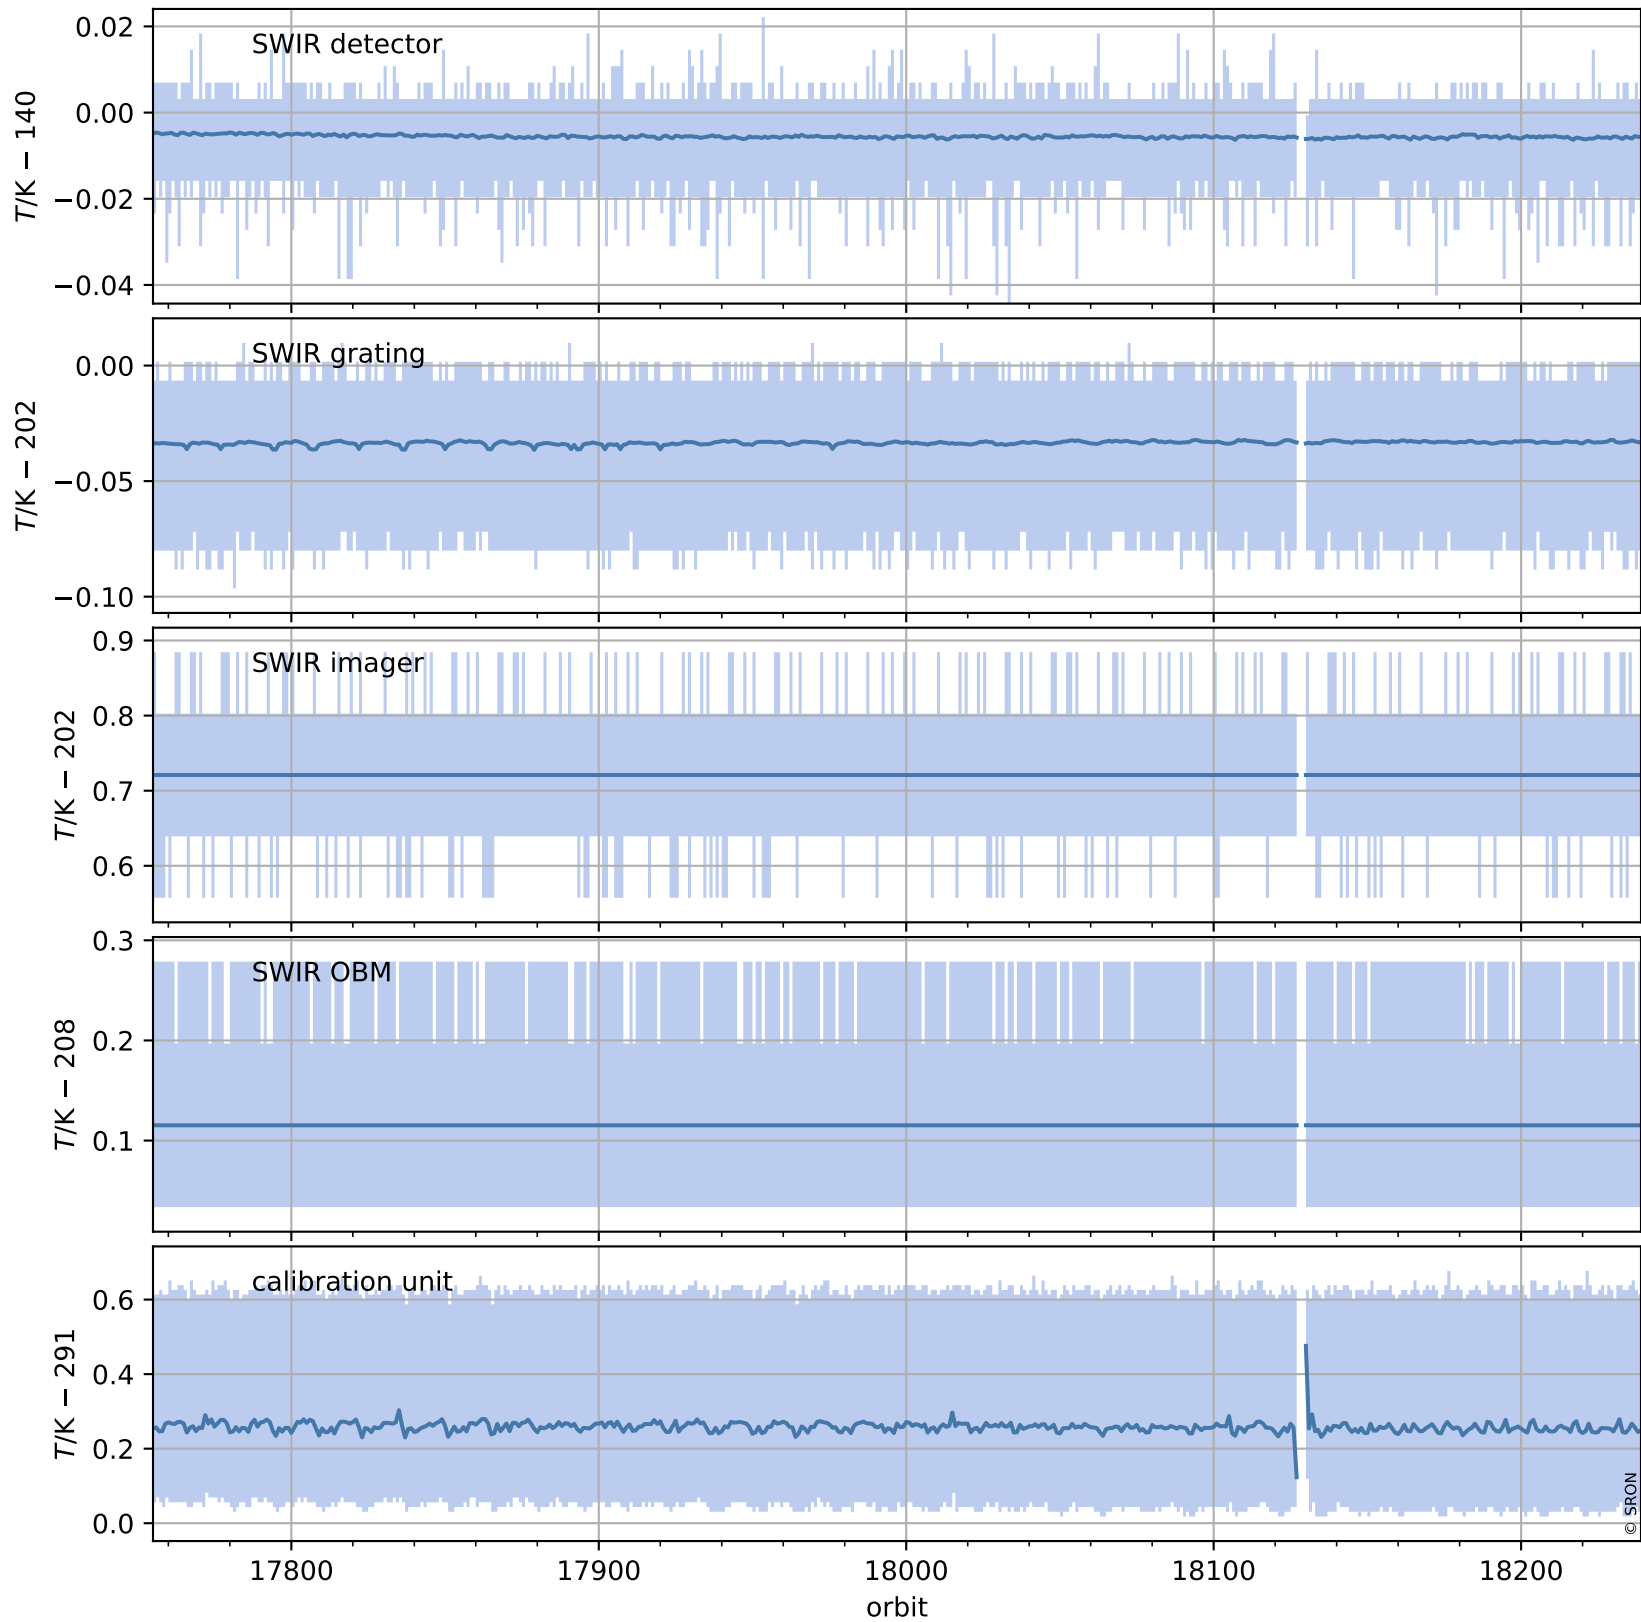

# Tropomi SWIR housekeeping data

orbits : [18226, 18239]  
coverage : 2021-04-20 / 2021-04-21  
created : 2023-08-21T09:11:51

## Temperature of sensors relevant for SWIR (one day)

# Tropomi SWIR housekeeping data

orbits : [17755, 18239]  
coverage : 2021-03-17 / 2021-04-21  
created : 2023-08-21T09:11:51

## Temperature of sensors relevant for SWIR (last month)