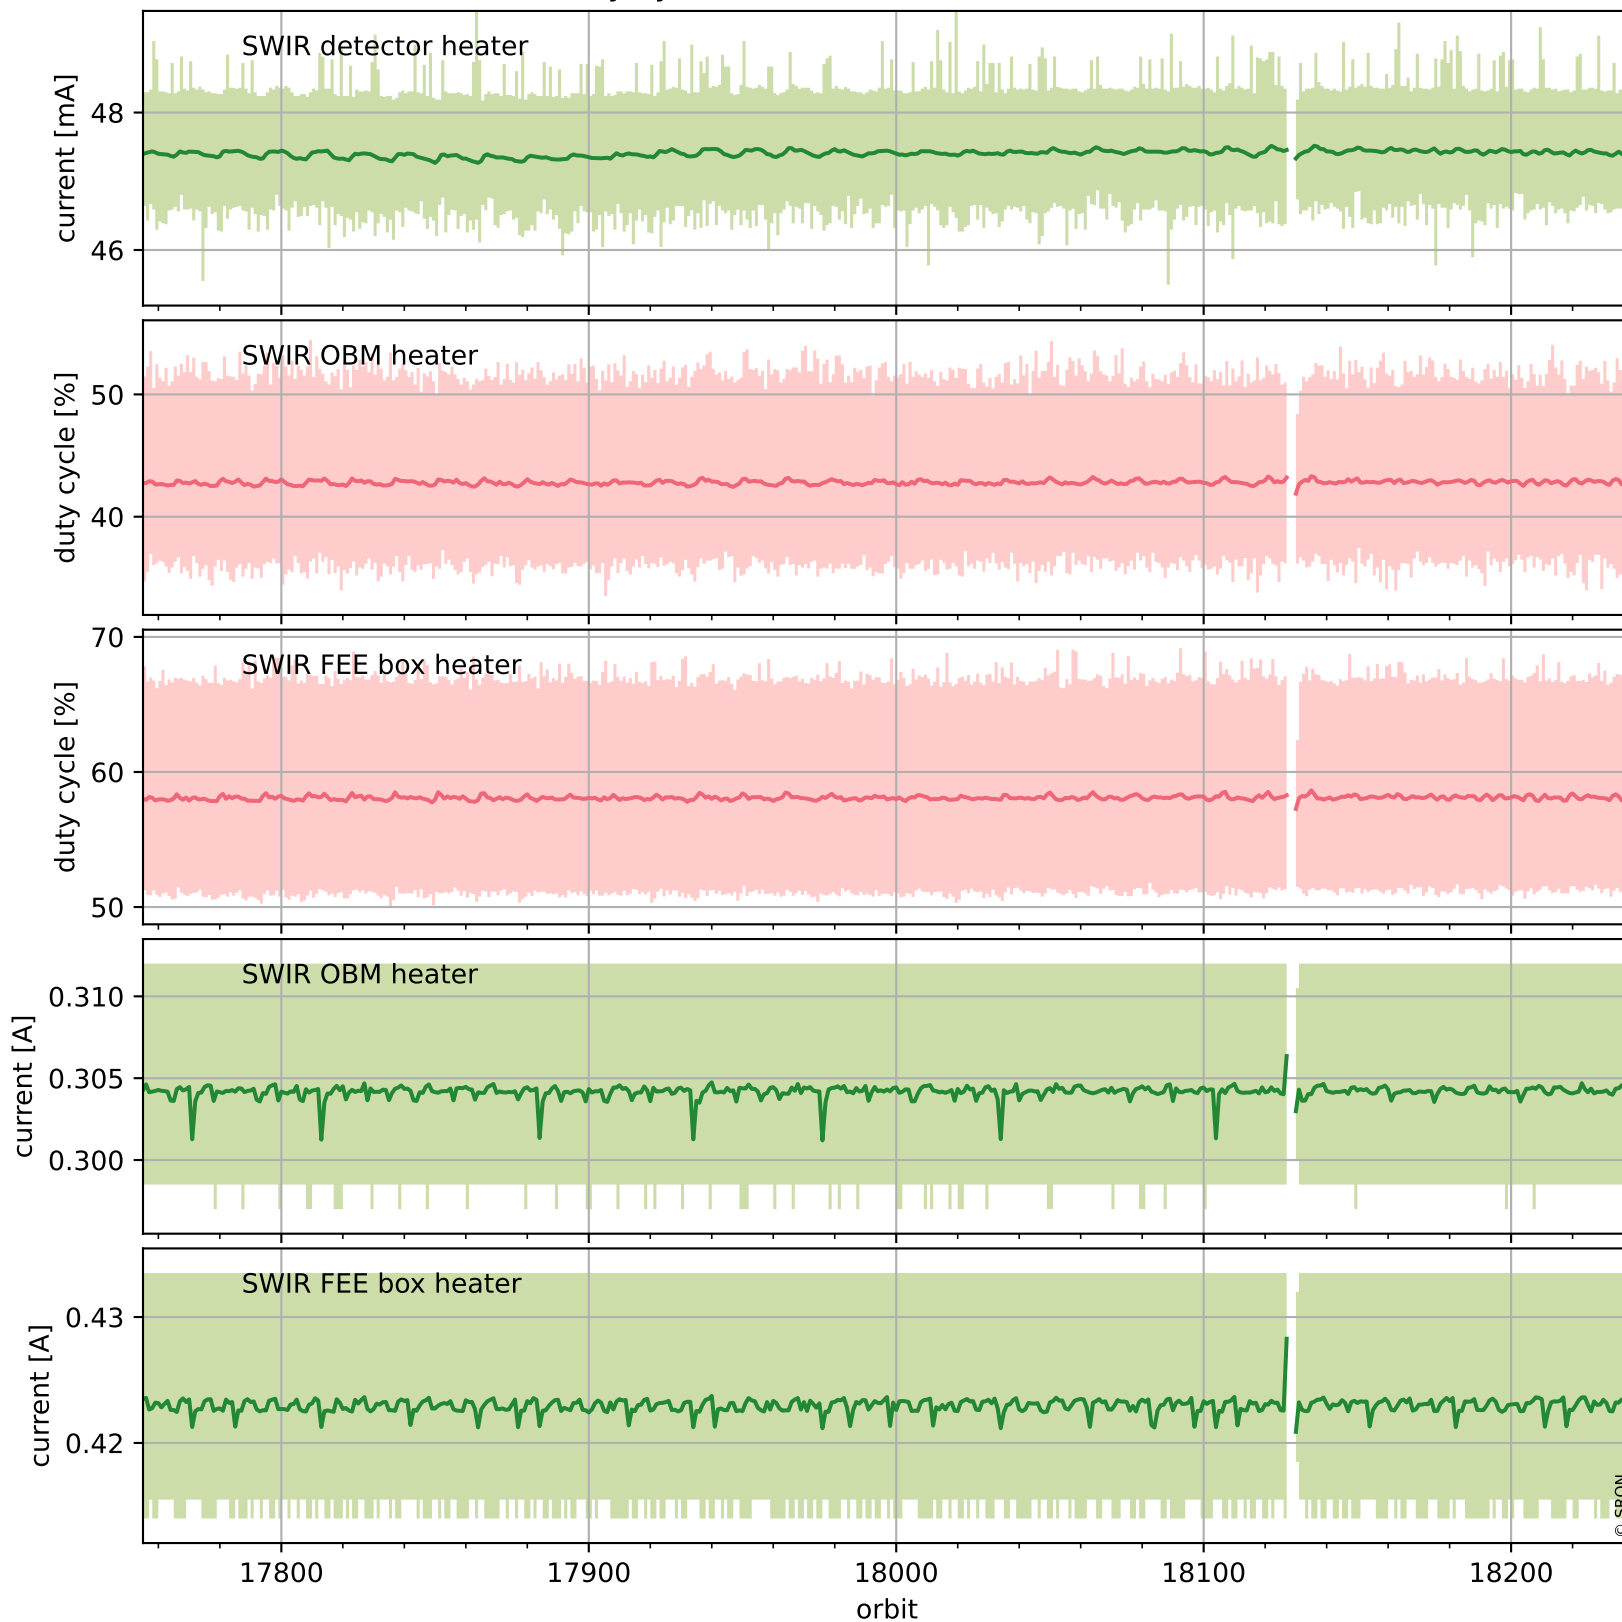

Tropomi SWIR housekeeping data

orbits : [17755, 18239]
coverage : 2021-03-17 / 2021-04-21
created : 2023-08-21T09:11:52

Current and duty cycle of 3 heaters relevant for SWIR (last month)