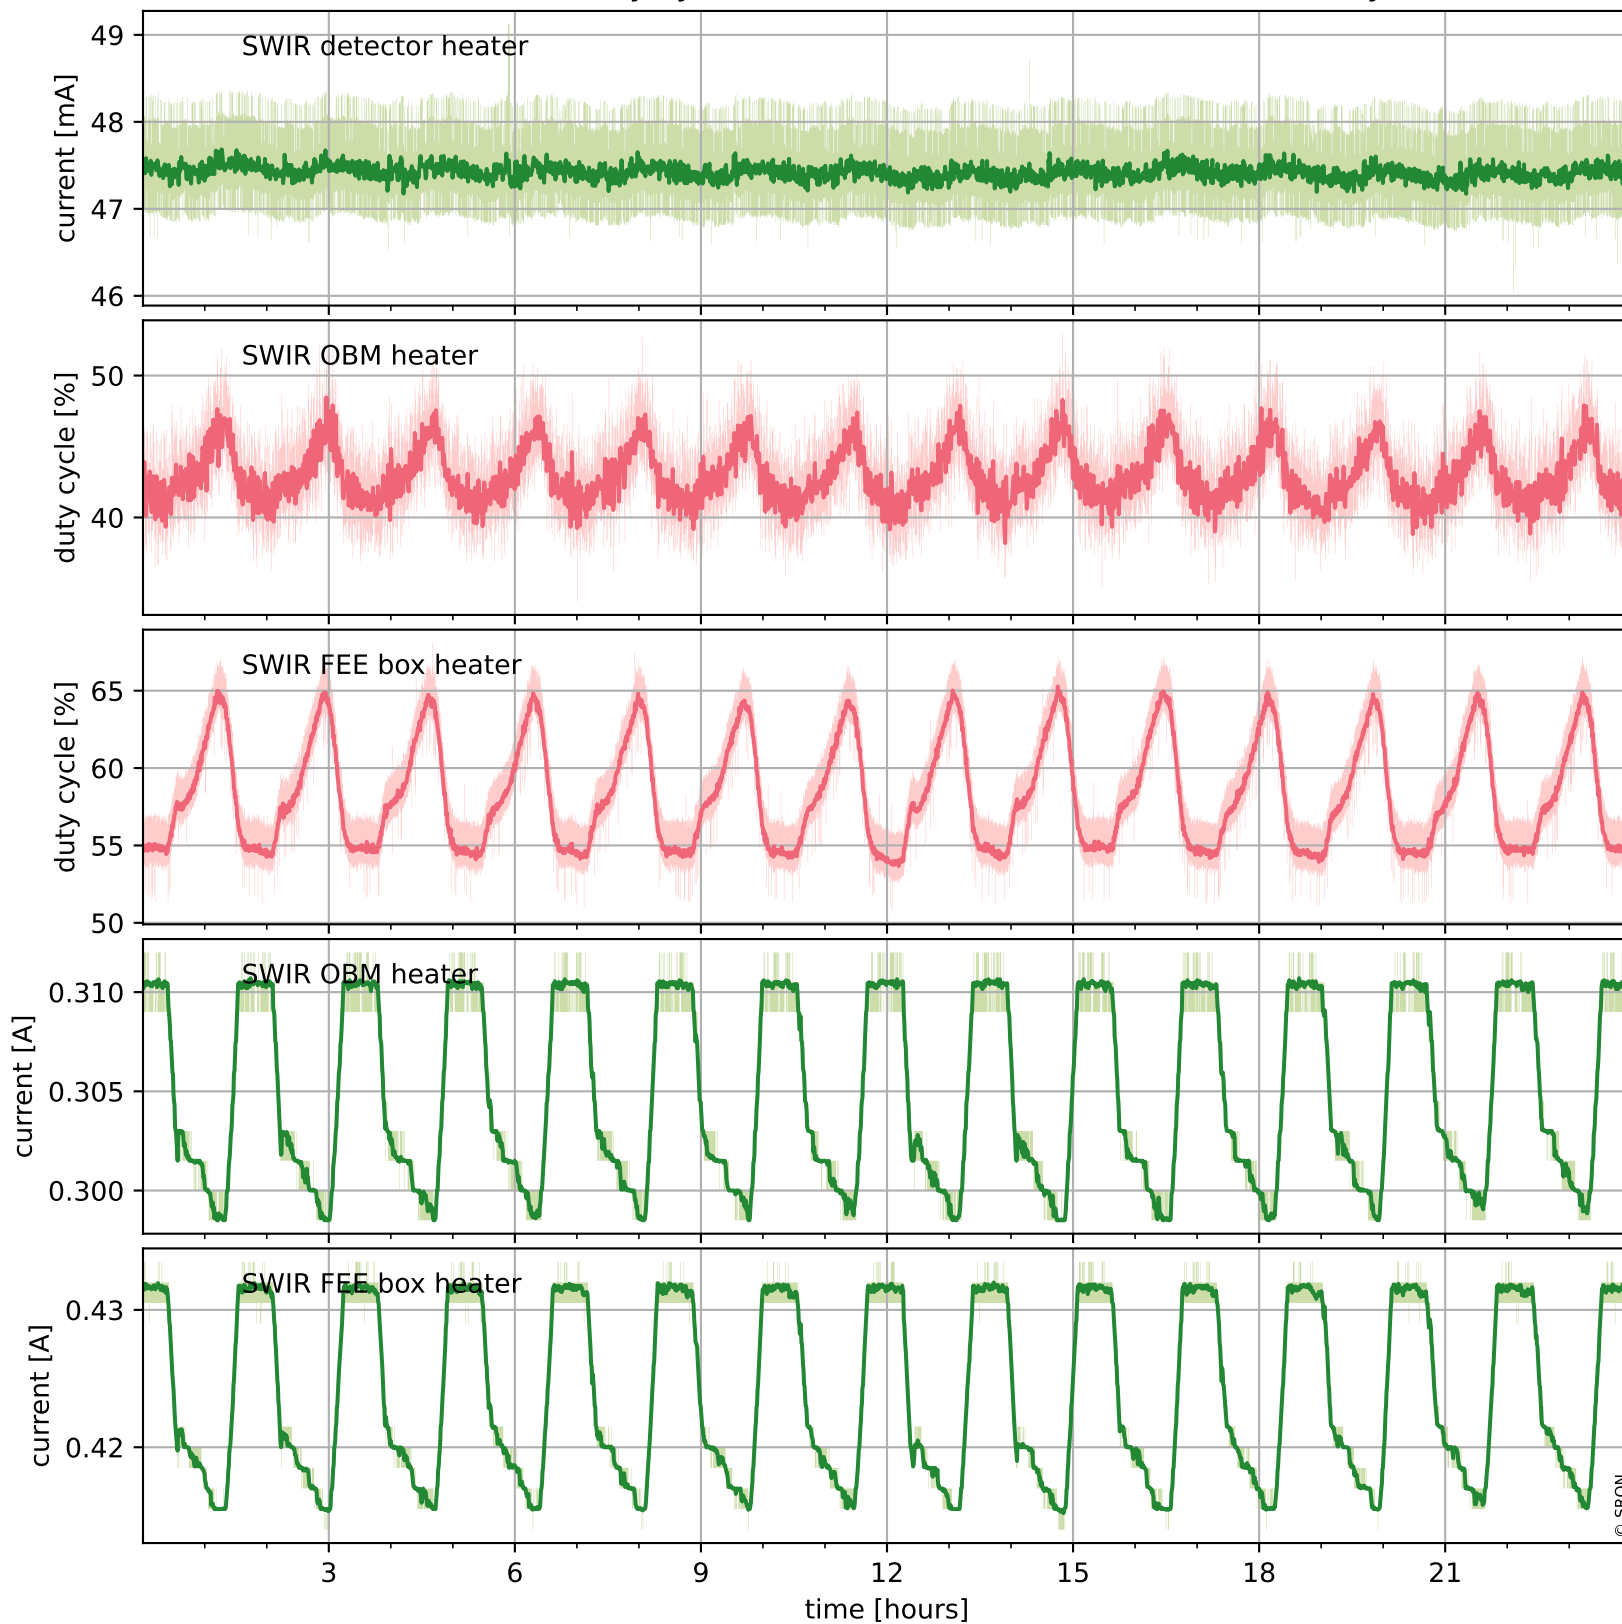

Tropomi SWIR housekeeping data

orbits : [18226, 18239]
coverage : 2021-04-20 / 2021-04-21
created : 2023-08-21T09:11:52

Current and duty cycle of 3 heaters relevant for SWIR (one day)