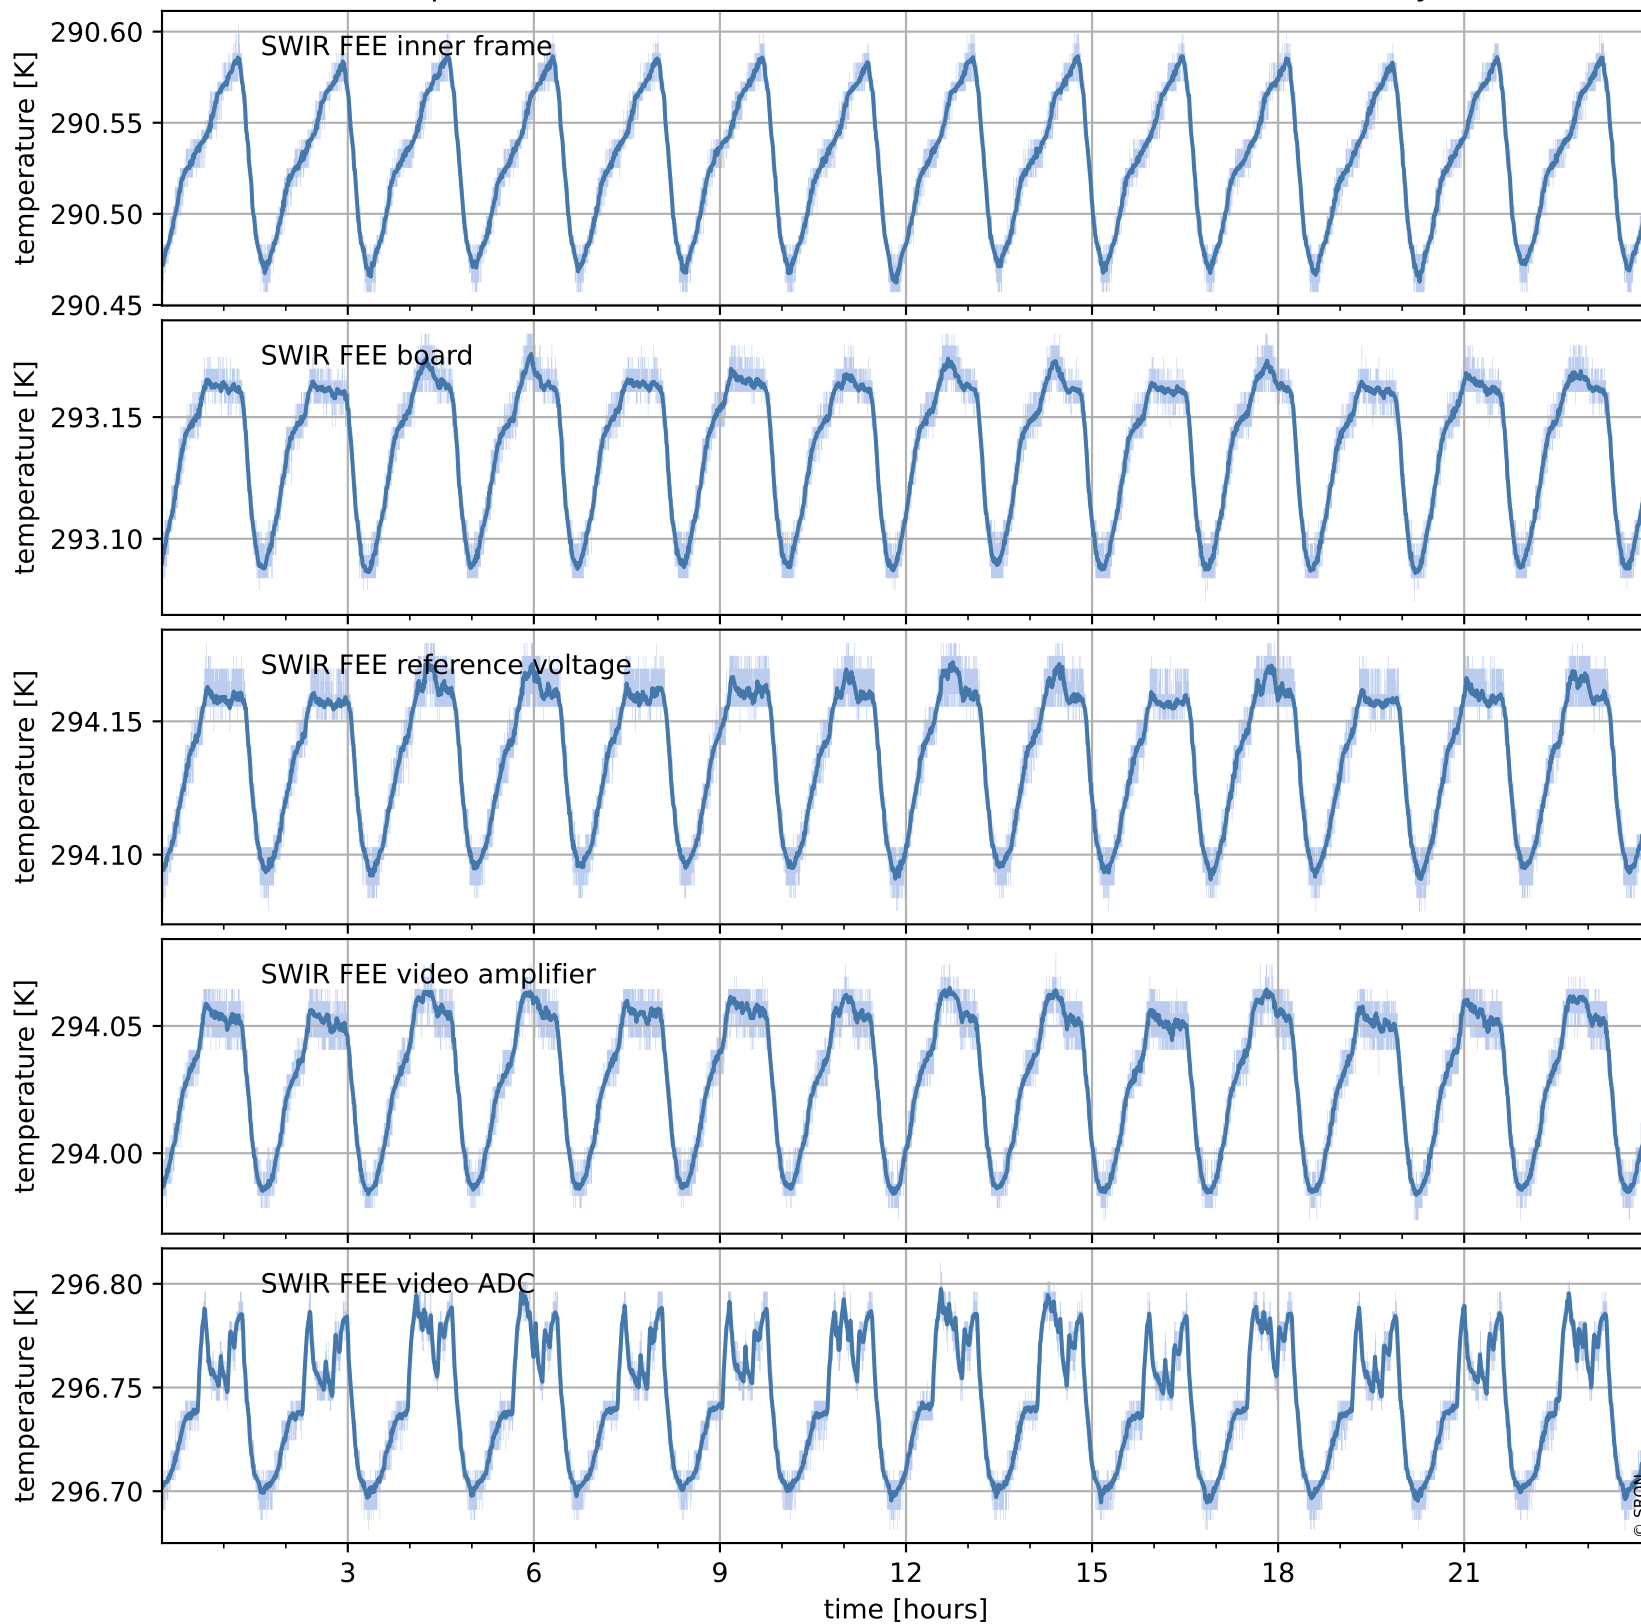

Tropomi SWIR housekeeping data

orbits : [18226, 18239]
coverage : 2021-04-20 / 2021-04-21
created : 2023-08-21T09:11:53

Temperature of sensors at the SWIR front-end electronics (one day)