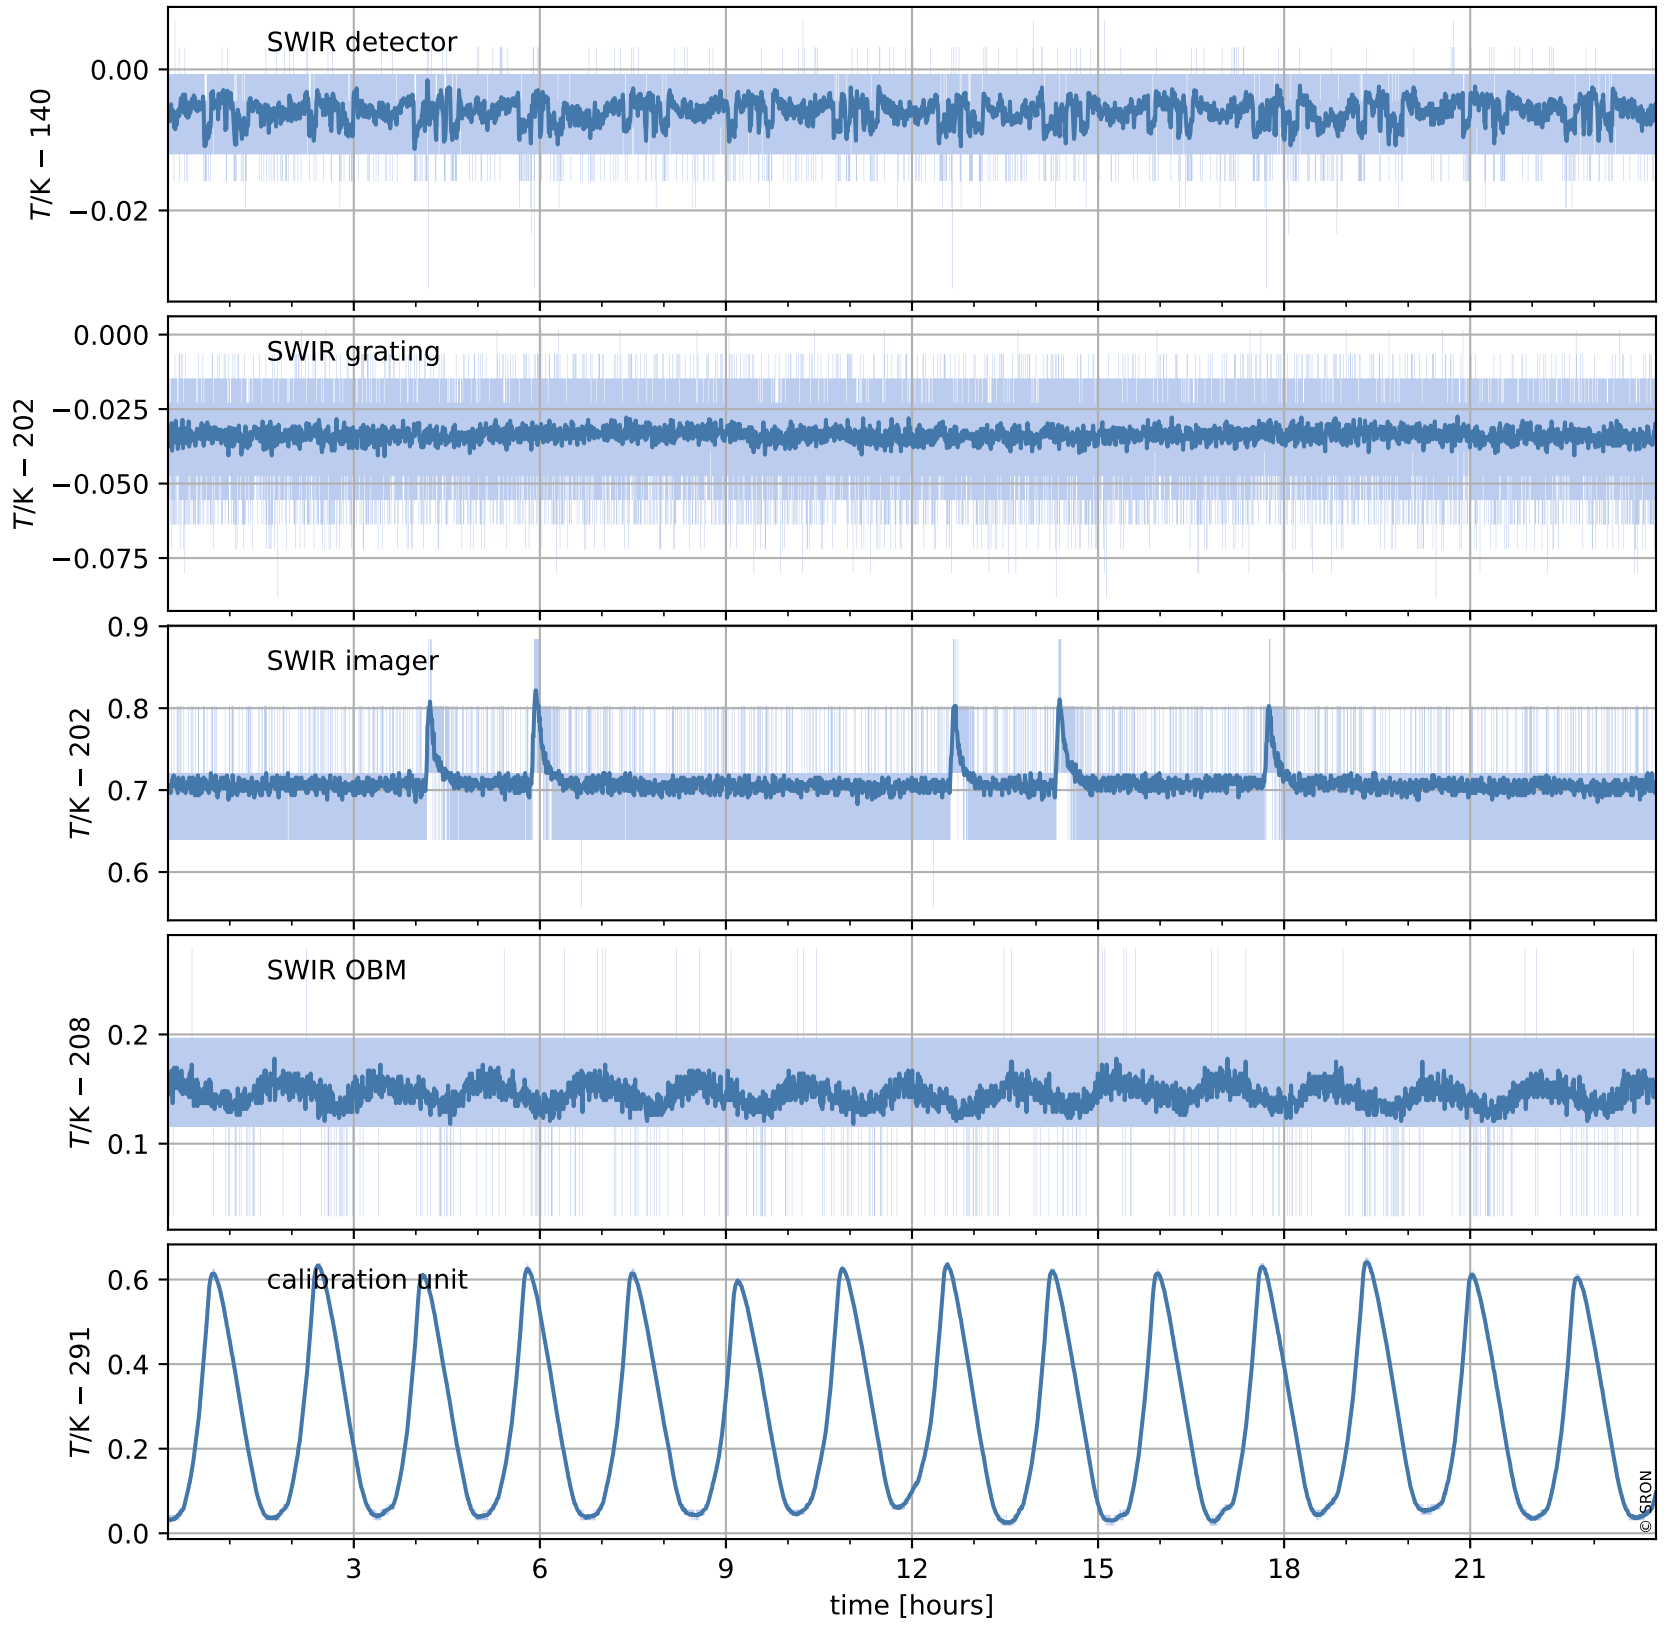

# Tropomi SWIR housekeeping data

orbits : [18226, 18239]  
coverage : 2021-04-20 / 2021-04-21  
created : 2023-08-21T09:11:51

## Temperature of sensors relevant for SWIR (one day)

## Temperature of sensors relevant for SWIR (last month)