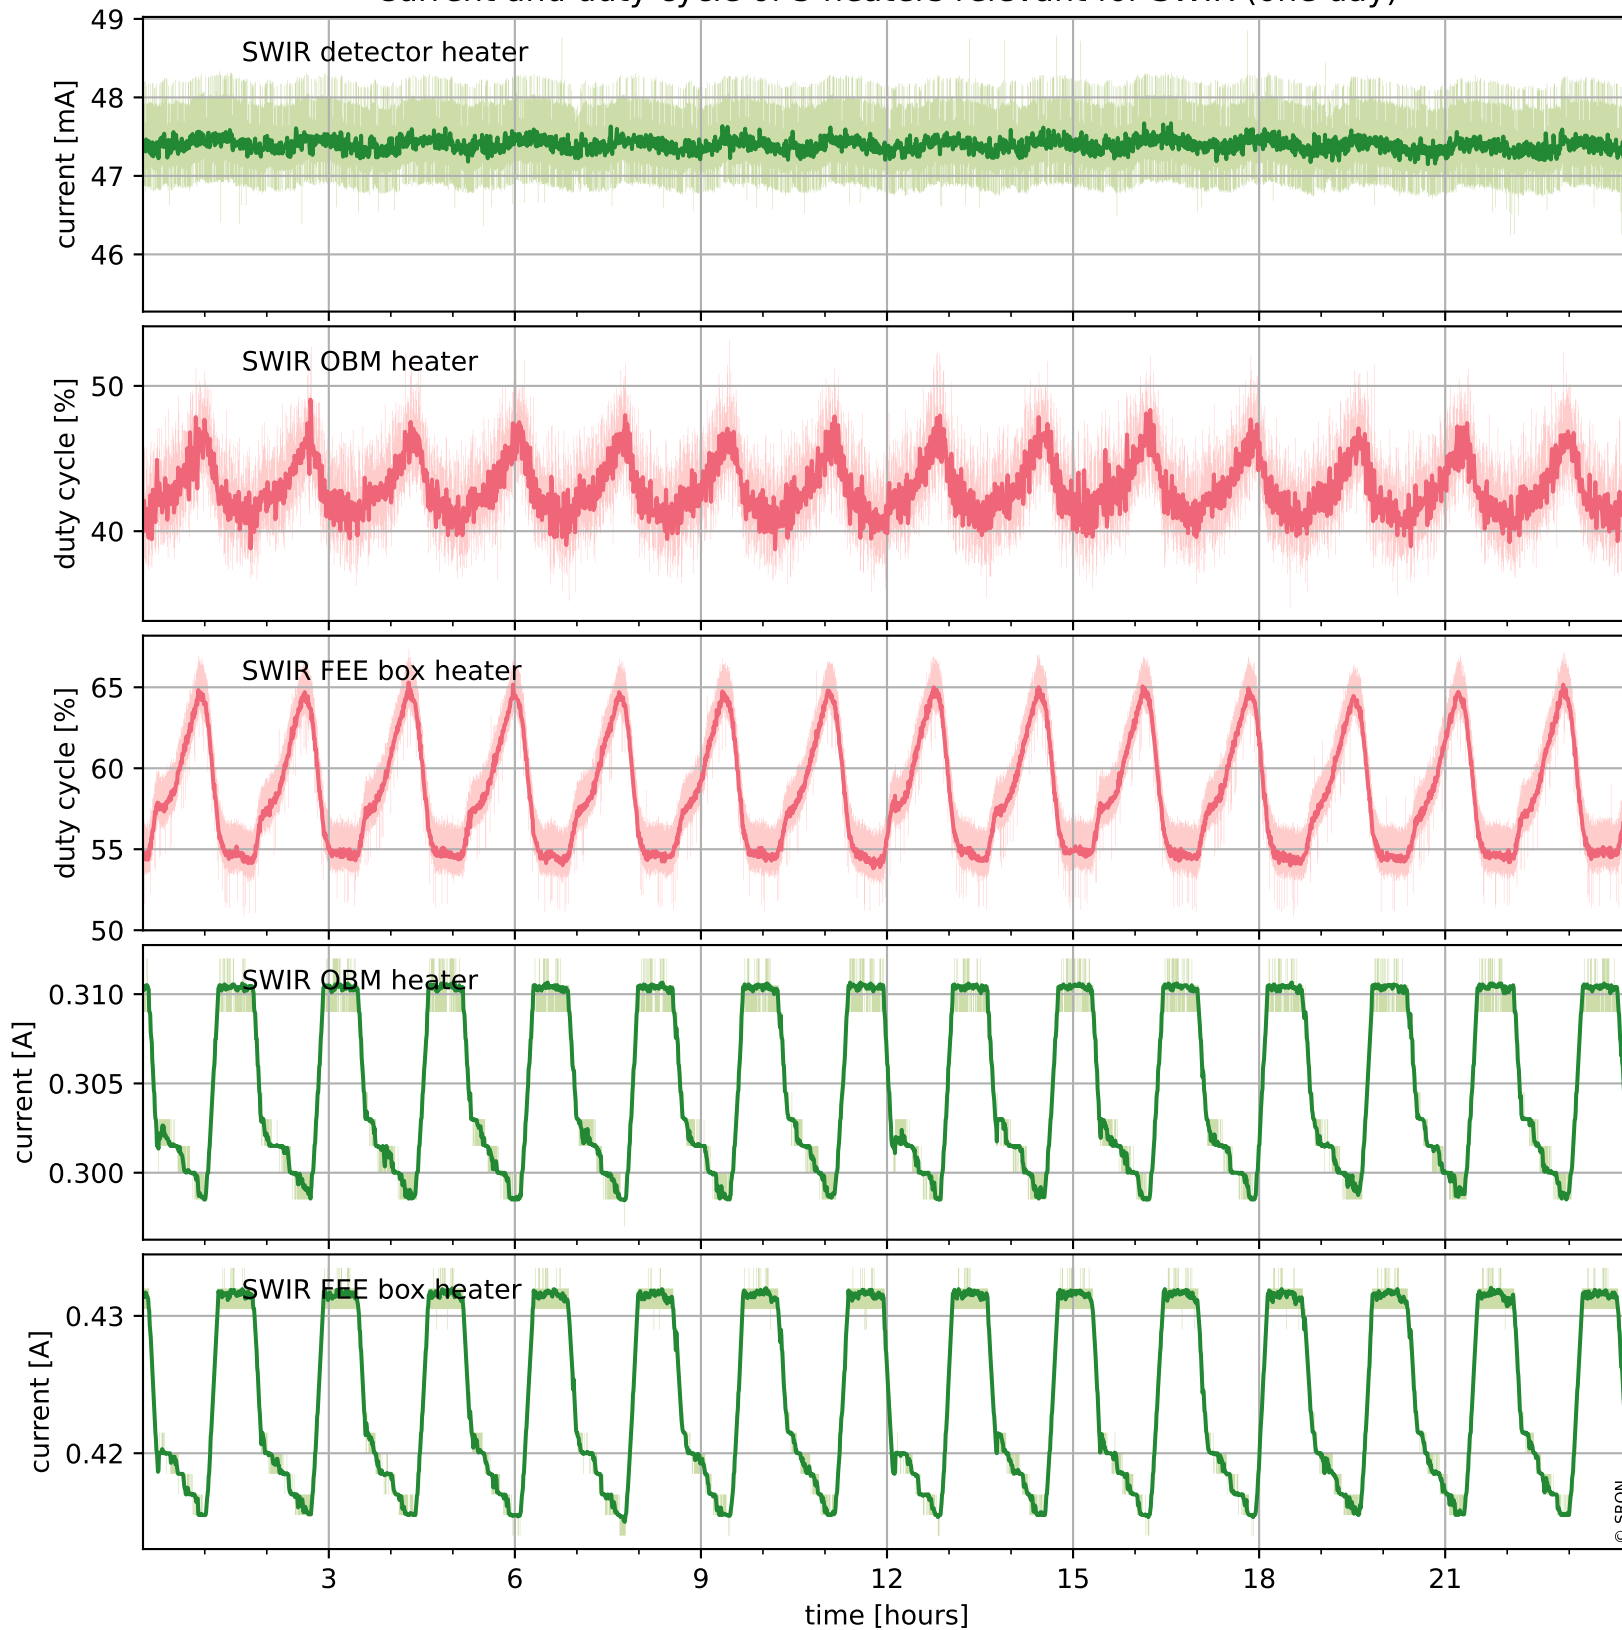

Tropomi SWIR housekeeping data

orbits : [18240, 18253]
coverage : 2021-04-21 / 2021-04-22
created : 2023-08-21T09:11:54

Temperature of sensors relevant for SWIR (one day)

Tropomi SWIR housekeeping data

orbits : [17769, 18253]
coverage : 2021-03-18 / 2021-04-22
created : 2023-08-21T09:11:54

Temperature of sensors relevant for SWIR (last month)

Tropomi SWIR housekeeping data

orbits : [18240, 18253]
coverage : 2021-04-21 / 2021-04-22
created : 2023-08-21T09:11:54

Current and duty cycle of 3 heaters relevant for SWIR (one day)

Tropomi SWIR housekeeping data

orbits : [17769, 18253]
coverage : 2021-03-18 / 2021-04-22
created : 2023-08-21T09:11:55

Current and duty cycle of 3 heaters relevant for SWIR (last month)

Tropomi SWIR housekeeping data