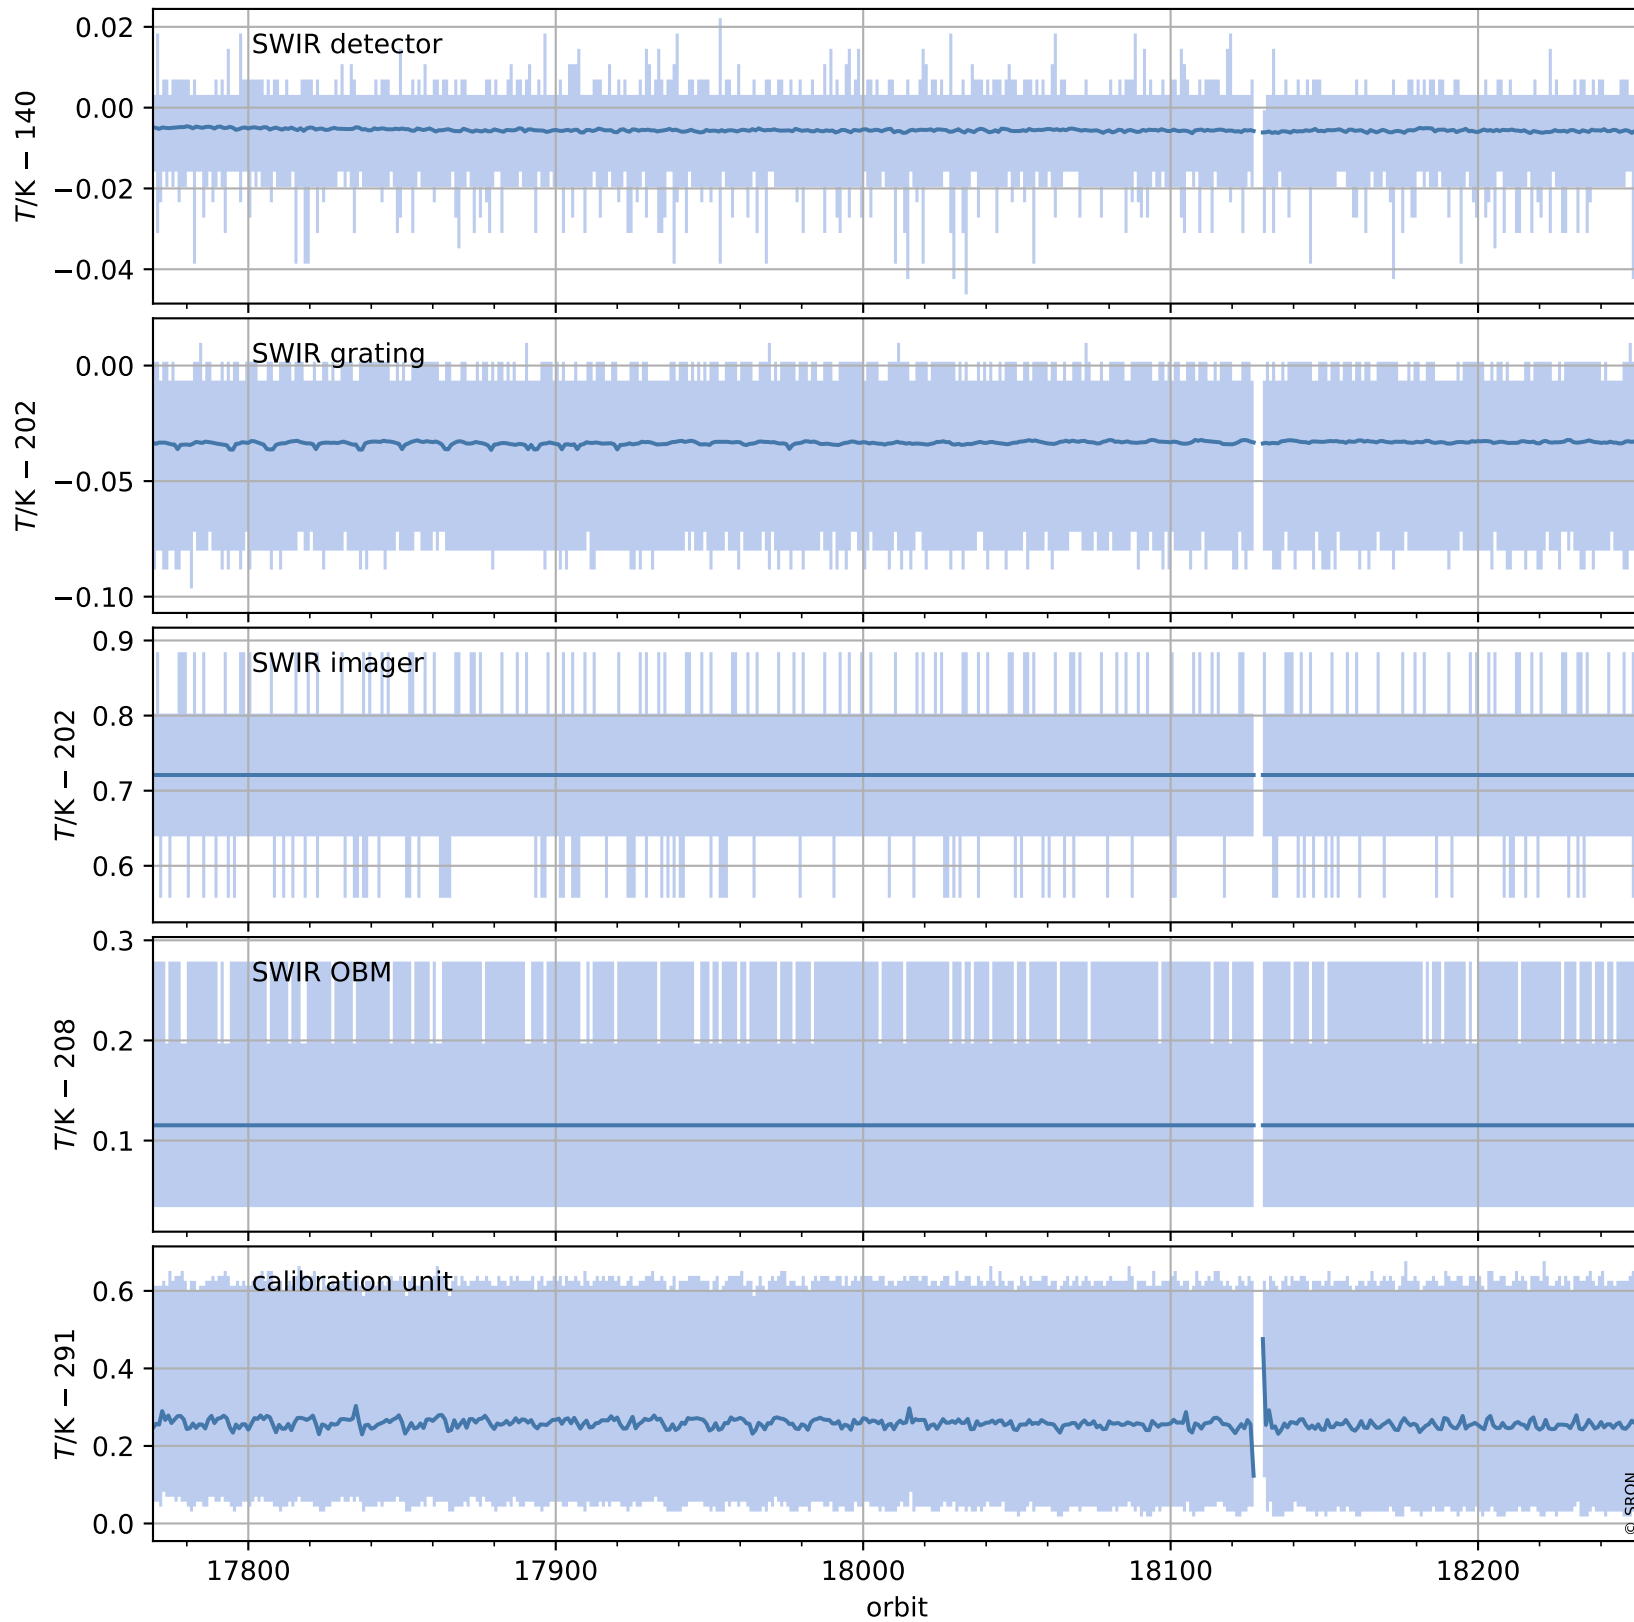

Tropomi SWIR housekeeping data

orbits : [18240, 18253]
coverage : 2021-04-21 / 2021-04-22
created : 2023-08-21T09:11:54

Temperature of sensors relevant for SWIR (one day)

Tropomi SWIR housekeeping data

orbits : [17769, 18253]
coverage : 2021-03-18 / 2021-04-22
created : 2023-08-21T09:11:54

Temperature of sensors relevant for SWIR (last month)

Tropomi SWIR housekeeping data

orbits : [18240, 18253]
coverage : 2021-04-21 / 2021-04-22
created : 2023-08-21T09:11:54

Current and duty cycle of 3 heaters relevant for SWIR (one day)

Tropomi SWIR housekeeping data

orbits : [17769, 18253]
coverage : 2021-03-18 / 2021-04-22
created : 2023-08-21T09:11:55

Current and duty cycle of 3 heaters relevant for SWIR (last month)

Tropomi SWIR housekeeping data

orbits : [18240, 18253]
coverage : 2021-04-21 / 2021-04-22
created : 2023-08-21T09:11:55

Temperature of sensors at the SWIR front-end electronics (one day)

Tropomi SWIR housekeeping data

orbits : [17769, 18253]
coverage : 2021-03-18 / 2021-04-22
created : 2023-08-21T09:11:55