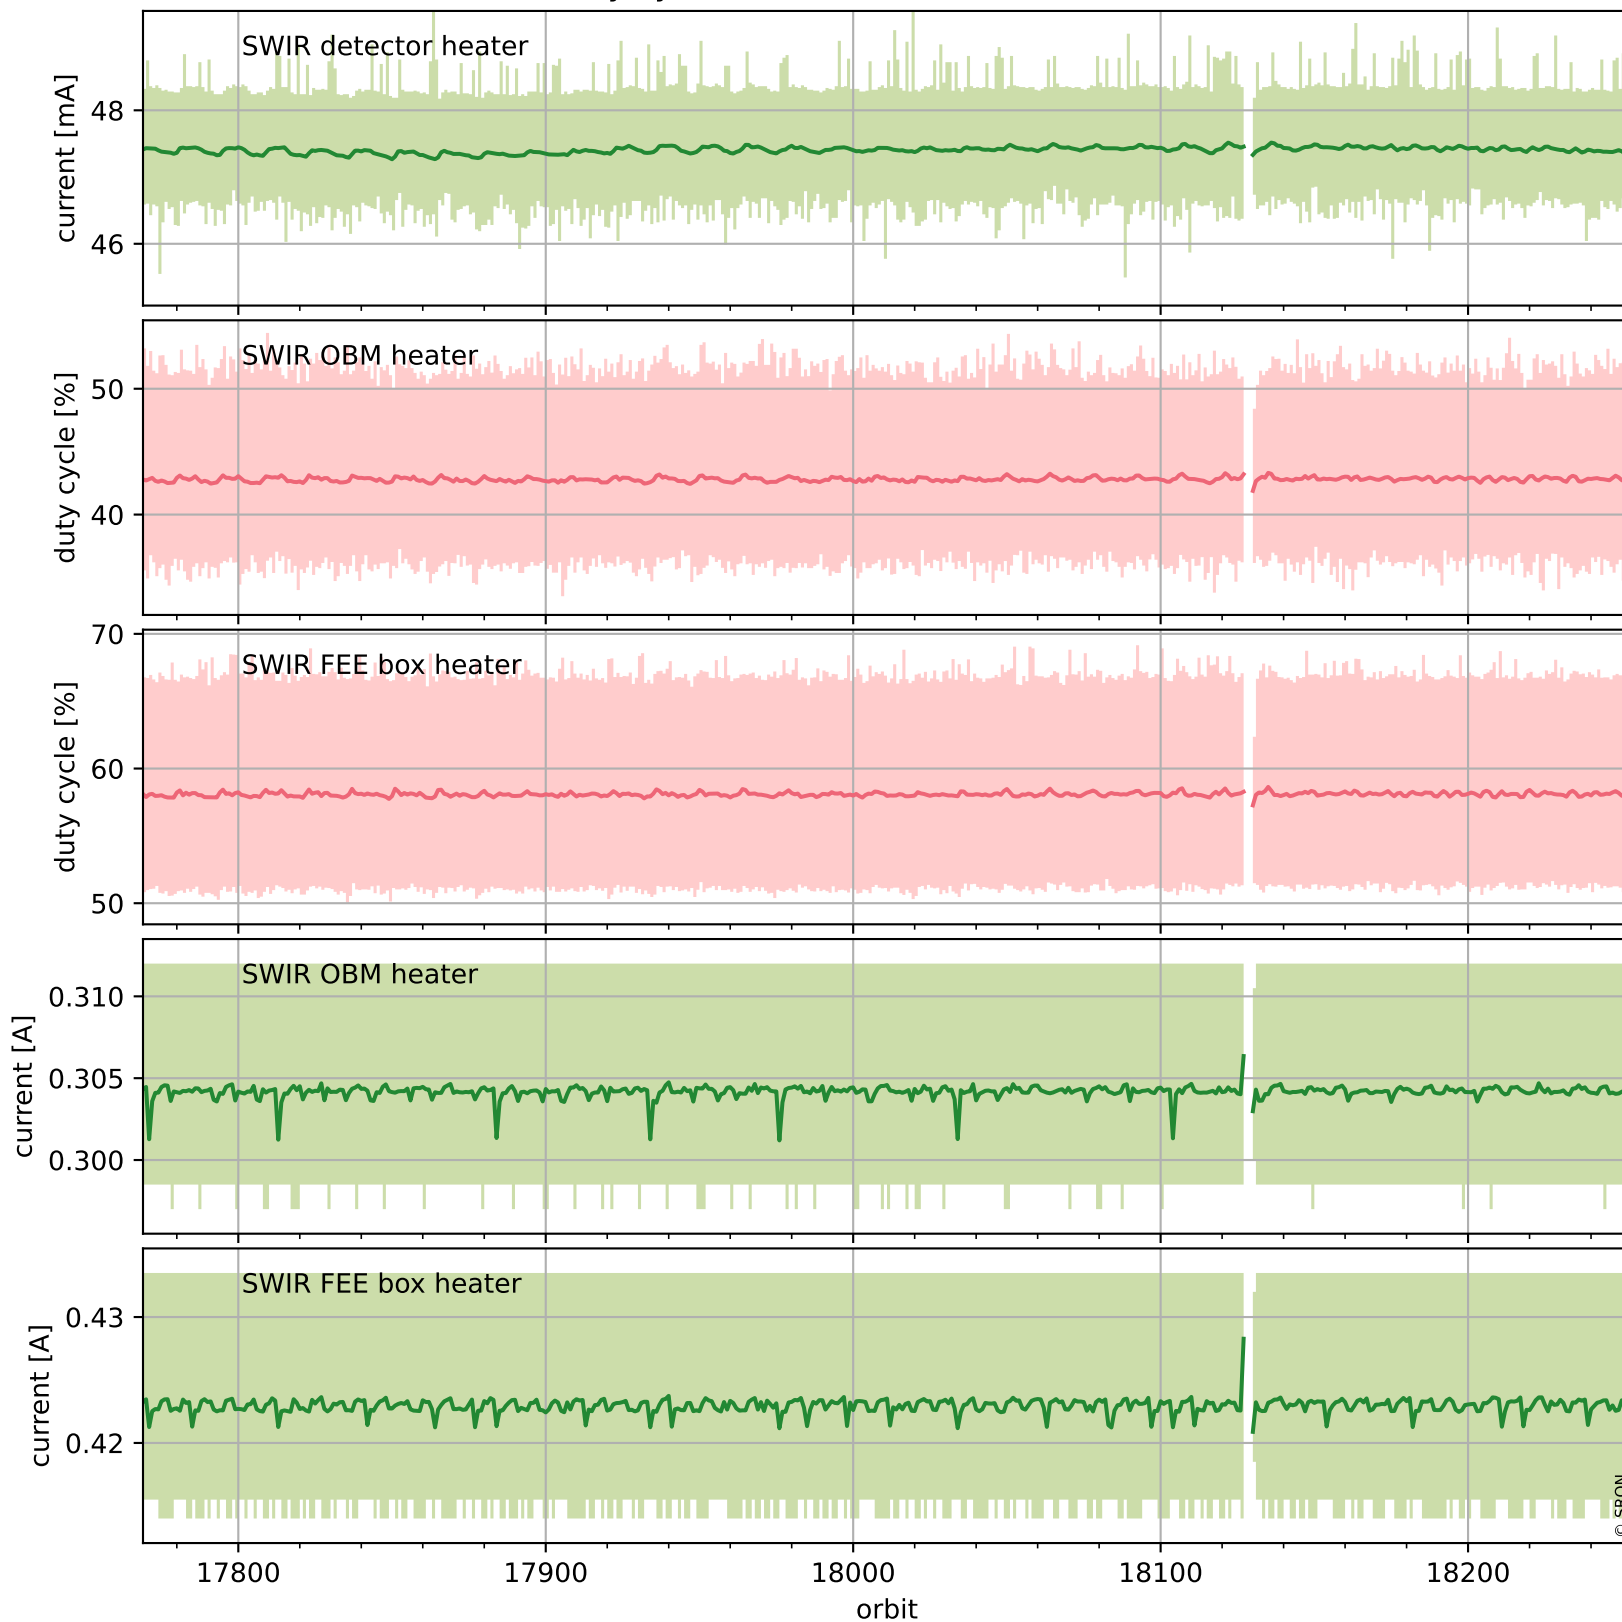

Tropomi SWIR housekeeping data

orbits : [18240, 18253]
coverage : 2021-04-21 / 2021-04-22
created : 2023-08-21T09:11:54

Temperature of sensors relevant for SWIR (one day)

Tropomi SWIR housekeeping data

orbits : [17769, 18253]
coverage : 2021-03-18 / 2021-04-22
created : 2023-08-21T09:11:54

Temperature of sensors relevant for SWIR (last month)

Tropomi SWIR housekeeping data

orbits : [18240, 18253]
coverage : 2021-04-21 / 2021-04-22
created : 2023-08-21T09:11:54

Current and duty cycle of 3 heaters relevant for SWIR (one day)

Tropomi SWIR housekeeping data

orbits : [17769, 18253]
coverage : 2021-03-18 / 2021-04-22
created : 2023-08-21T09:11:55

Current and duty cycle of 3 heaters relevant for SWIR (last month)

Tropomi SWIR housekeeping data

orbits : [18240, 18253]
coverage : 2021-04-21 / 2021-04-22
created : 2023-08-21T09:11:55

Temperature of sensors at the SWIR front-end electronics (one day)

Tropomi SWIR housekeeping data

orbits : [17769, 18253]
coverage : 2021-03-18 / 2021-04-22
created : 2023-08-21T09:11:55