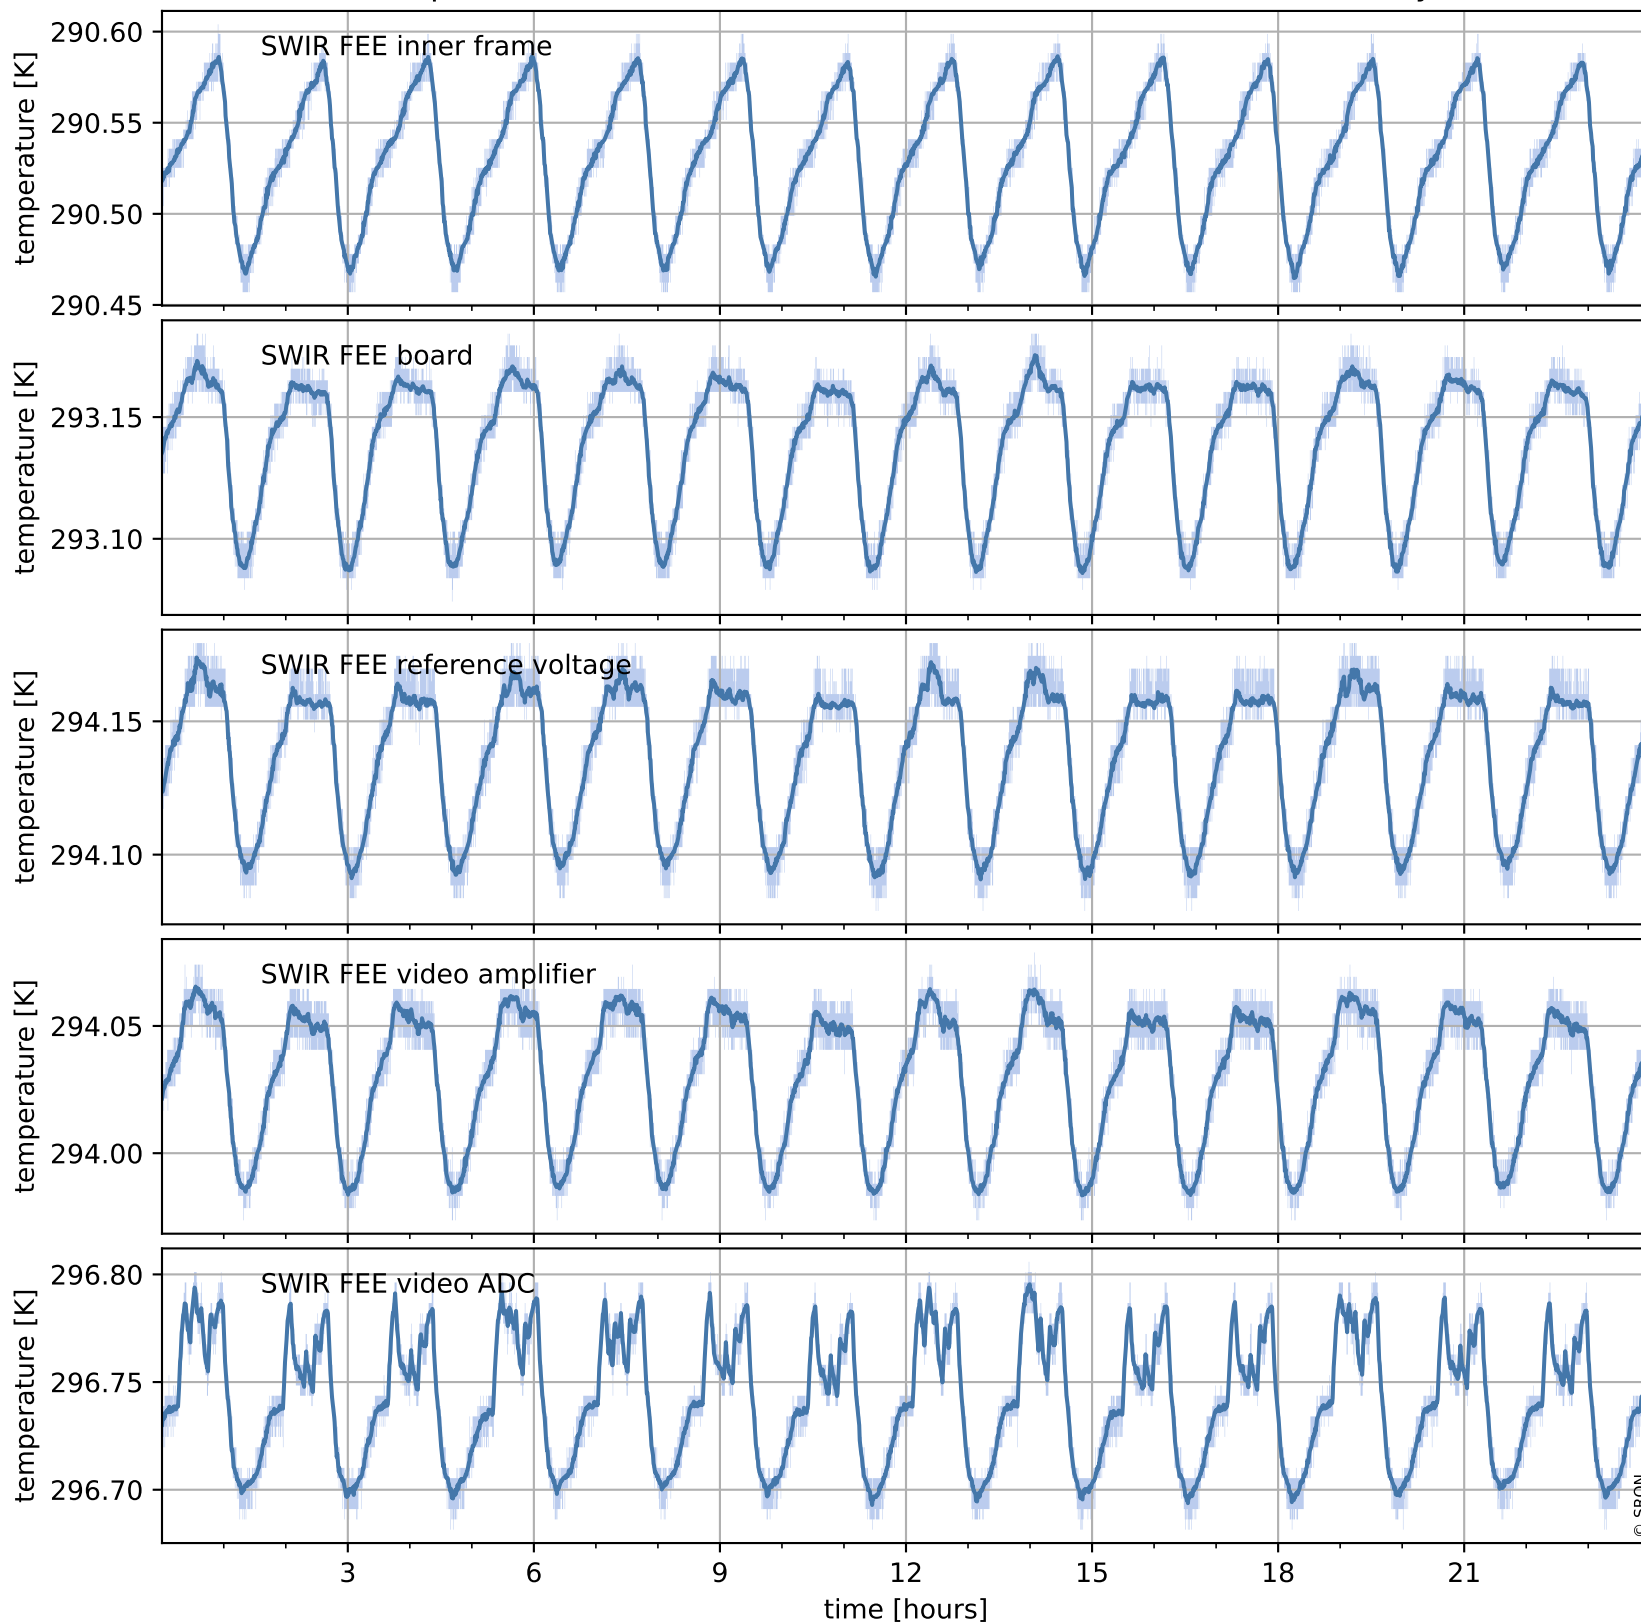

Tropomi SWIR housekeeping data

orbits : [18240, 18253]
coverage : 2021-04-21 / 2021-04-22
created : 2023-08-21T09:11:54

Temperature of sensors relevant for SWIR (one day)

Tropomi SWIR housekeeping data

orbits : [17769, 18253]
coverage : 2021-03-18 / 2021-04-22
created : 2023-08-21T09:11:54

Temperature of sensors relevant for SWIR (last month)

Tropomi SWIR housekeeping data

orbits : [18240, 18253]
coverage : 2021-04-21 / 2021-04-22
created : 2023-08-21T09:11:54

Current and duty cycle of 3 heaters relevant for SWIR (one day)

Tropomi SWIR housekeeping data

orbits : [17769, 18253]
coverage : 2021-03-18 / 2021-04-22
created : 2023-08-21T09:11:55

Current and duty cycle of 3 heaters relevant for SWIR (last month)

Tropomi SWIR housekeeping data

orbits : [18240, 18253]
coverage : 2021-04-21 / 2021-04-22
created : 2023-08-21T09:11:55

Temperature of sensors at the SWIR front-end electronics (one day)

Tropomi SWIR housekeeping data

orbits : [17769, 18253]
coverage : 2021-03-18 / 2021-04-22
created : 2023-08-21T09:11:55