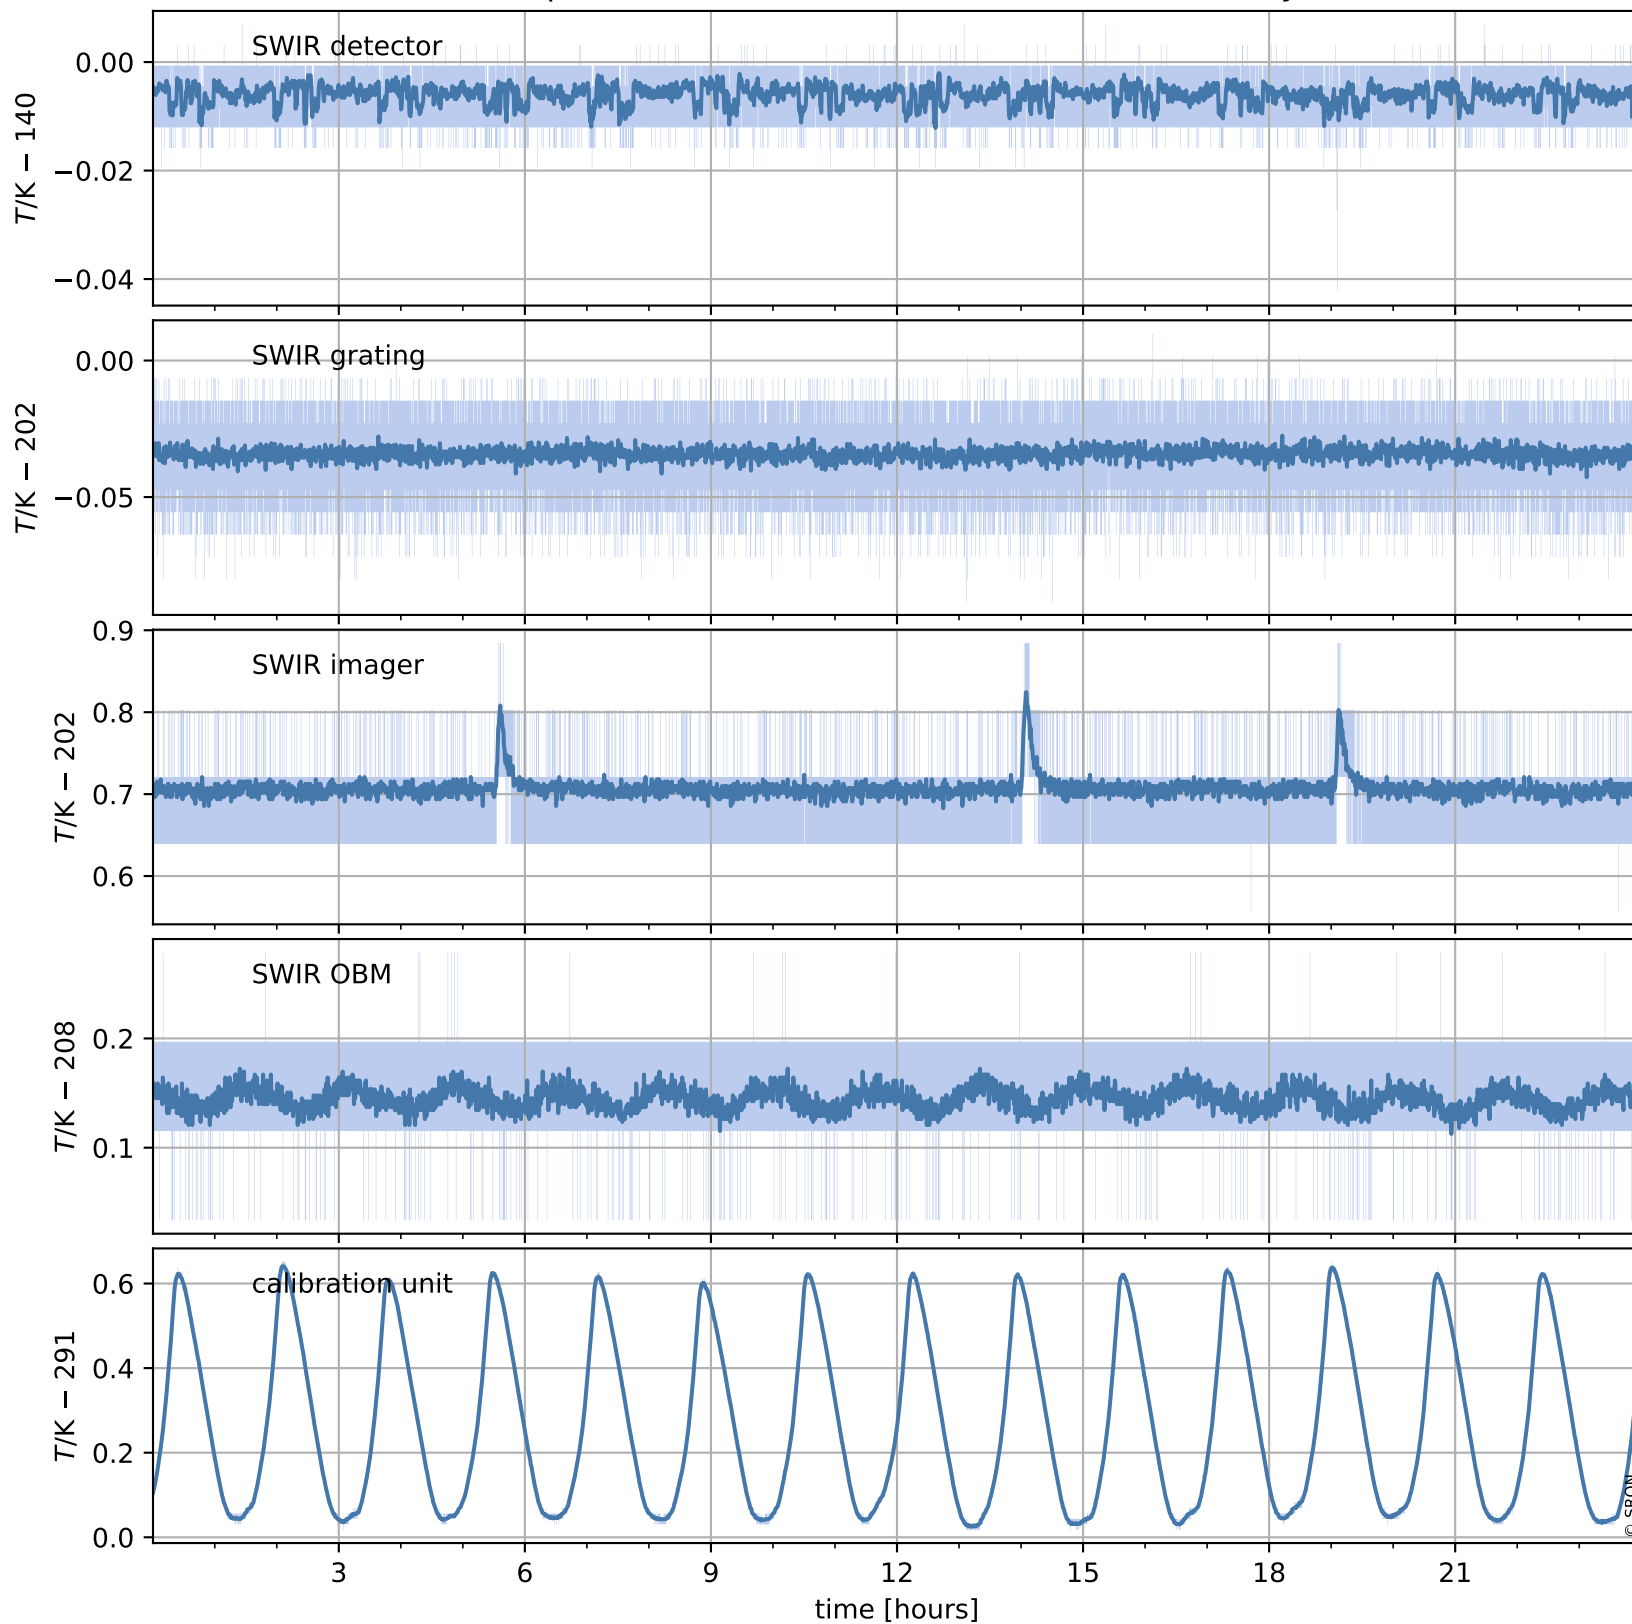

Tropomi SWIR housekeeping data

orbits : [18240, 18253]
coverage : 2021-04-21 / 2021-04-22
created : 2023-08-21T09:11:54

Temperature of sensors relevant for SWIR (one day)

Tropomi SWIR housekeeping data

orbits : [17769, 18253]
coverage : 2021-03-18 / 2021-04-22
created : 2023-08-21T09:11:54

Temperature of sensors relevant for SWIR (last month)

Tropomi SWIR housekeeping data

orbits : [18240, 18253]
coverage : 2021-04-21 / 2021-04-22
created : 2023-08-21T09:11:54

Current and duty cycle of 3 heaters relevant for SWIR (one day)

Tropomi SWIR housekeeping data

orbits : [17769, 18253]
coverage : 2021-03-18 / 2021-04-22
created : 2023-08-21T09:11:55

Current and duty cycle of 3 heaters relevant for SWIR (last month)

Tropomi SWIR housekeeping data

orbits : [18240, 18253]
coverage : 2021-04-21 / 2021-04-22
created : 2023-08-21T09:11:55

Temperature of sensors at the SWIR front-end electronics (one day)

Tropomi SWIR housekeeping data

orbits : [17769, 18253]
coverage : 2021-03-18 / 2021-04-22
created : 2023-08-21T09:11:55