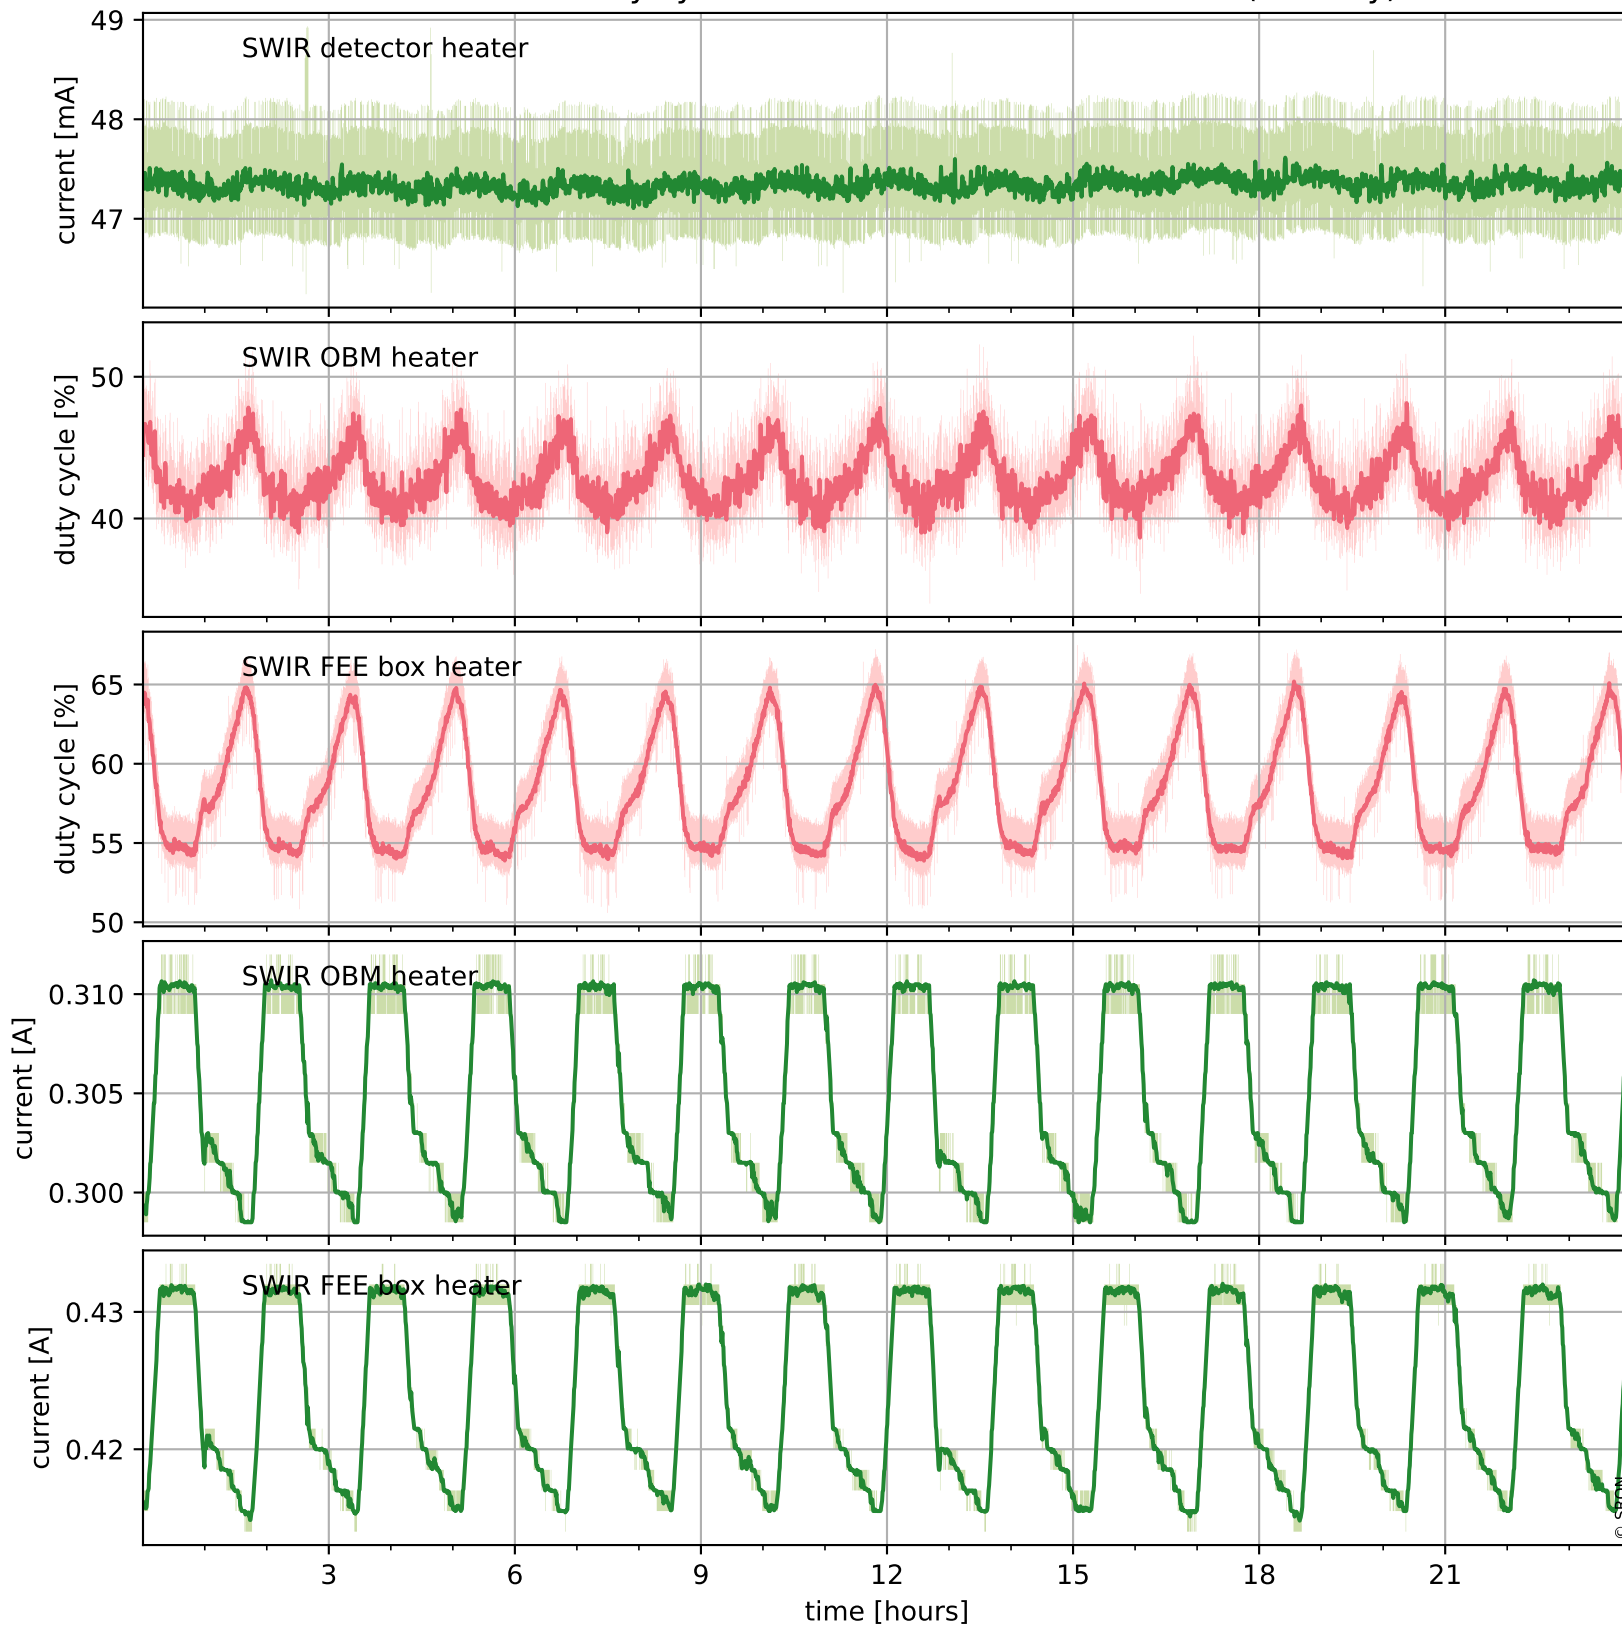

Tropomi SWIR housekeeping data

orbits : [18283, 18296]
coverage : 2021-04-24 / 2021-04-25
created : 2023-08-21T09:12:01

Current and duty cycle of 3 heaters relevant for SWIR (one day)