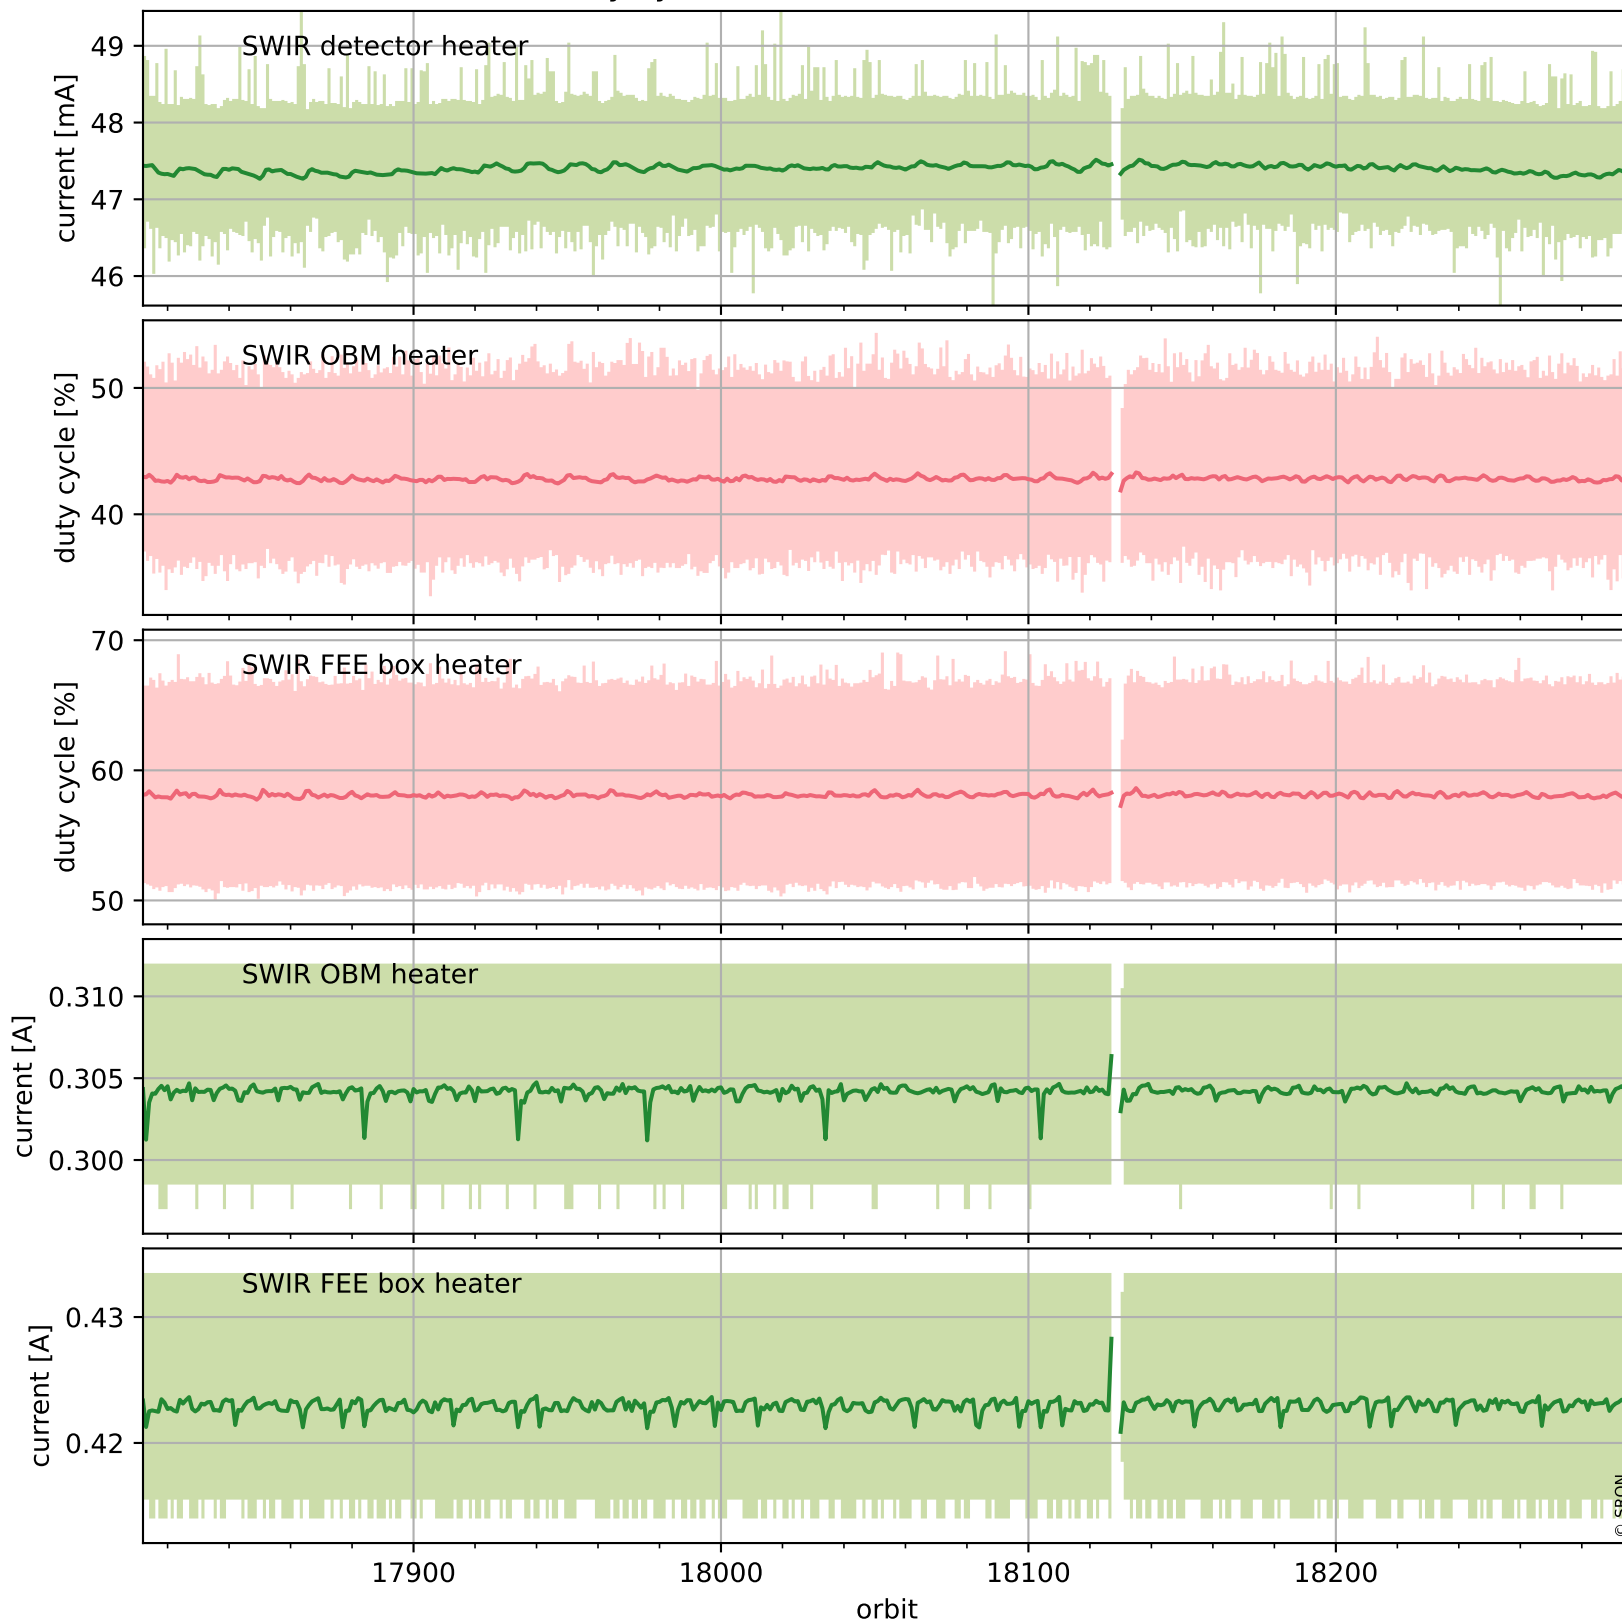

Tropomi SWIR housekeeping data

orbits : [17812, 18296]
coverage : 2021-03-21 / 2021-04-25
created : 2023-08-21T09:12:02

Current and duty cycle of 3 heaters relevant for SWIR (last month)