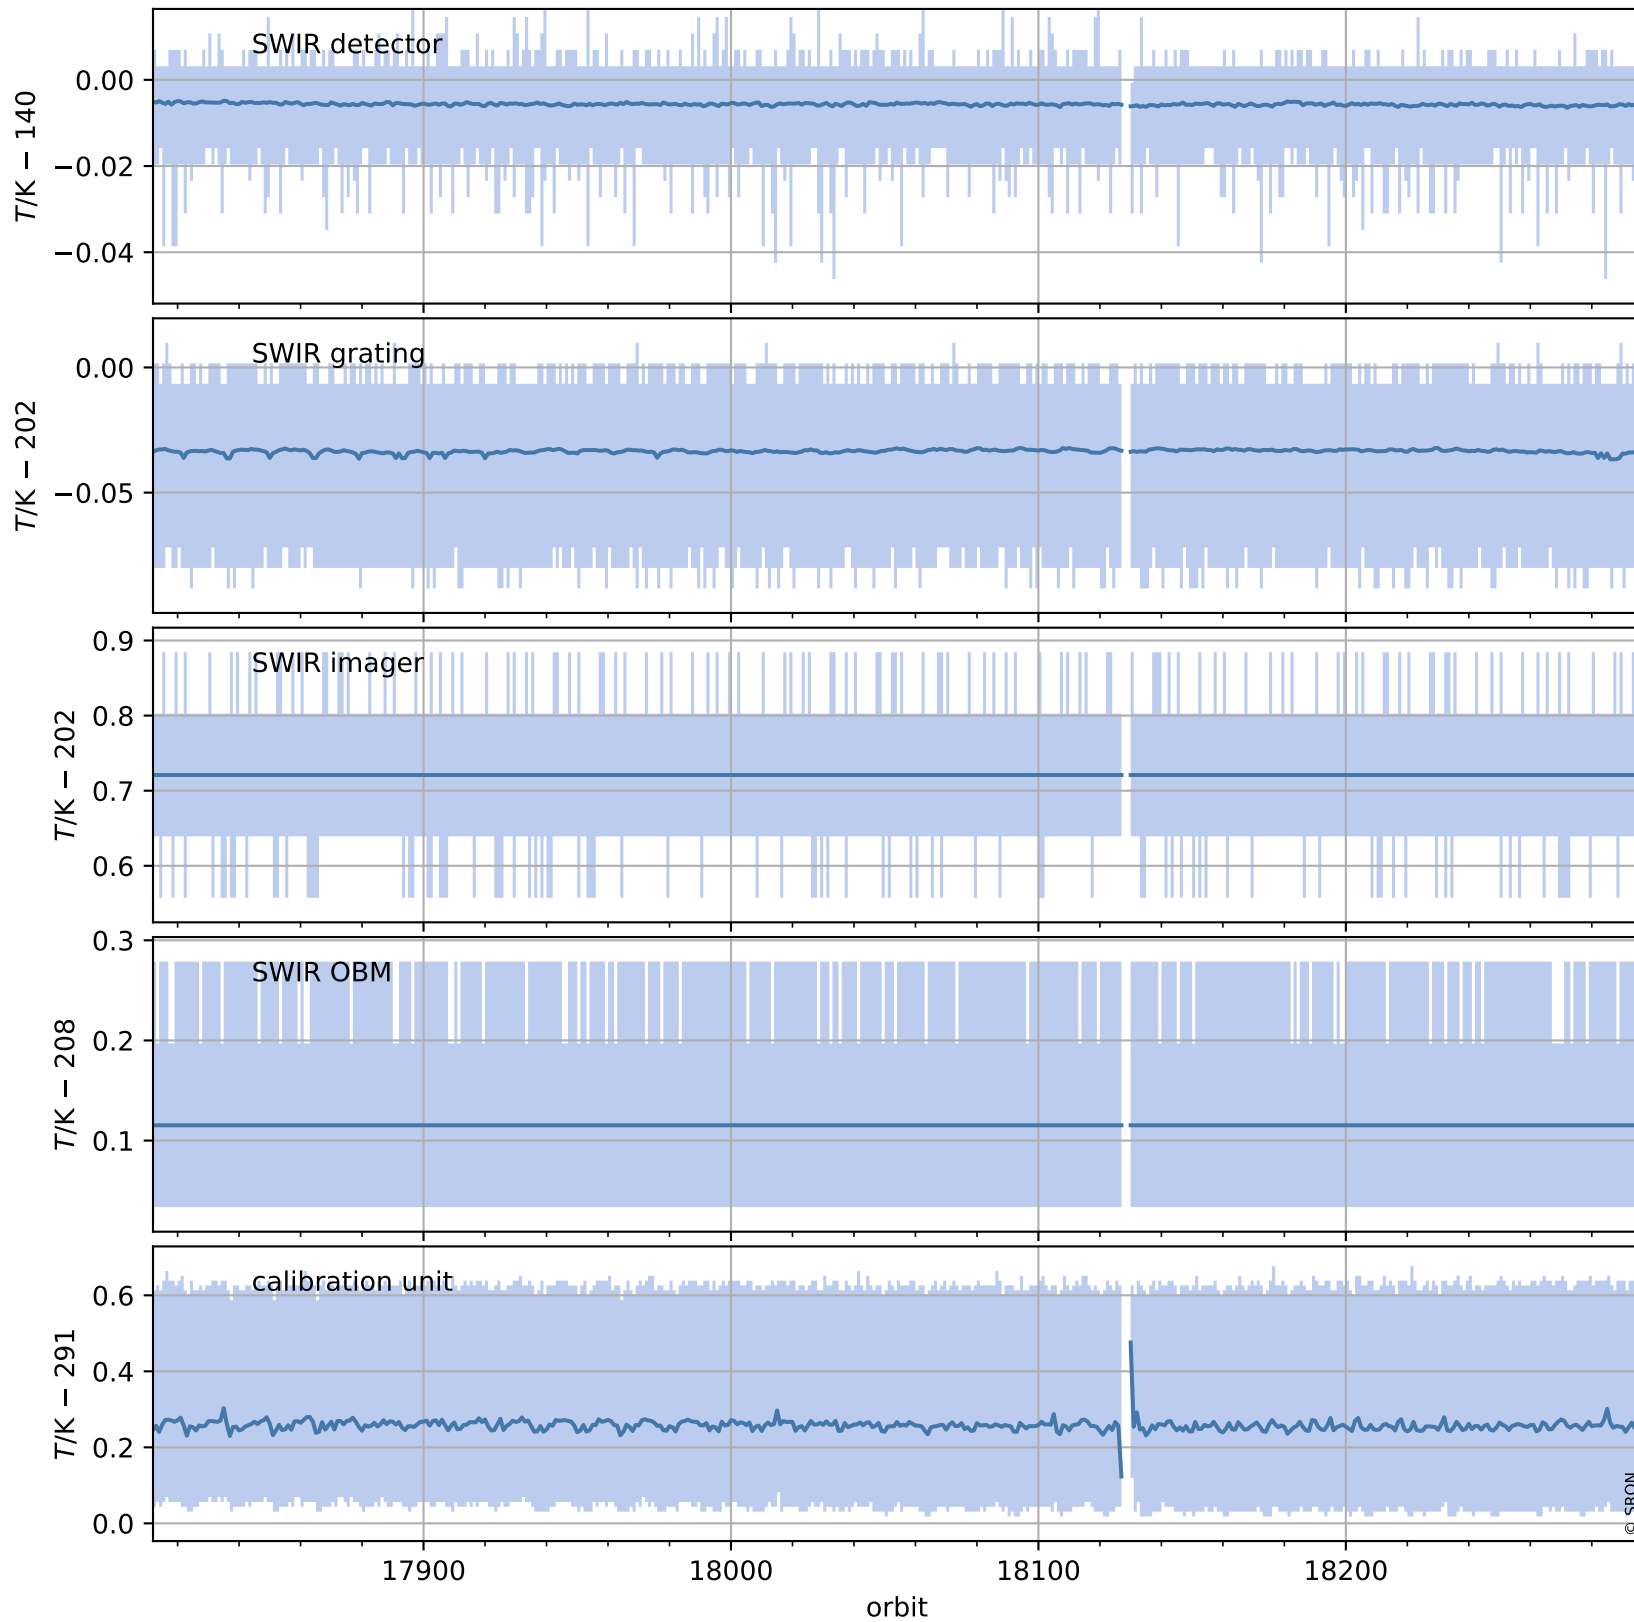

# Tropomi SWIR housekeeping data

orbits : [18283, 18296]  
coverage : 2021-04-24 / 2021-04-25  
created : 2023-08-21T09:12:00

## Temperature of sensors relevant for SWIR (one day)

# Tropomi SWIR housekeeping data

orbits : [17812, 18296]  
coverage : 2021-03-21 / 2021-04-25  
created : 2023-08-21T09:12:01

## Temperature of sensors relevant for SWIR (last month)