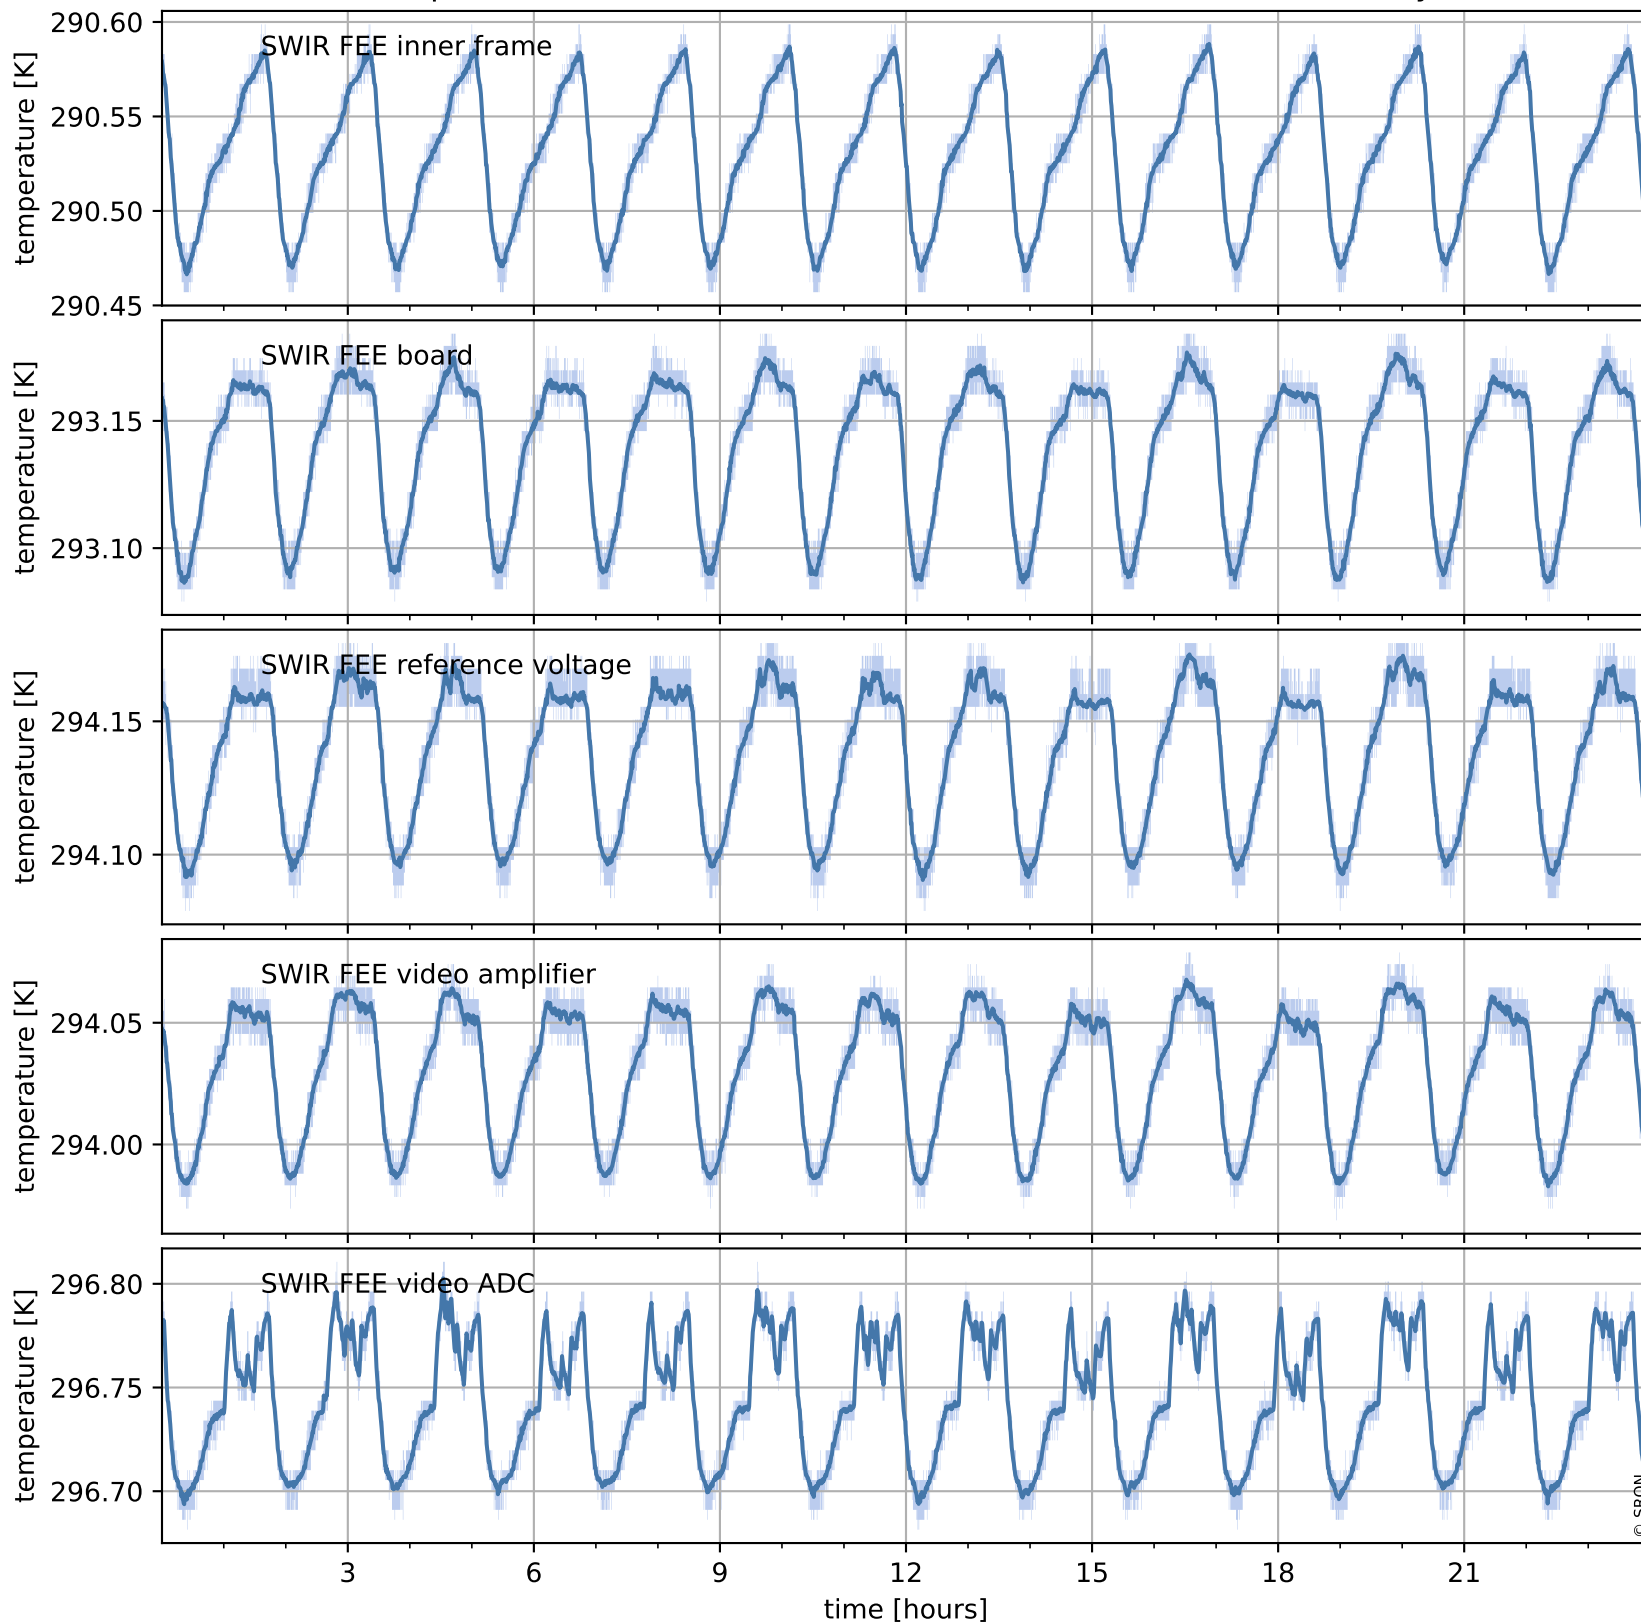

Tropomi SWIR housekeeping data

orbits : [18283, 18296]
coverage : 2021-04-24 / 2021-04-25
created : 2023-08-21T09:12:02

Temperature of sensors at the SWIR front-end electronics (one day)