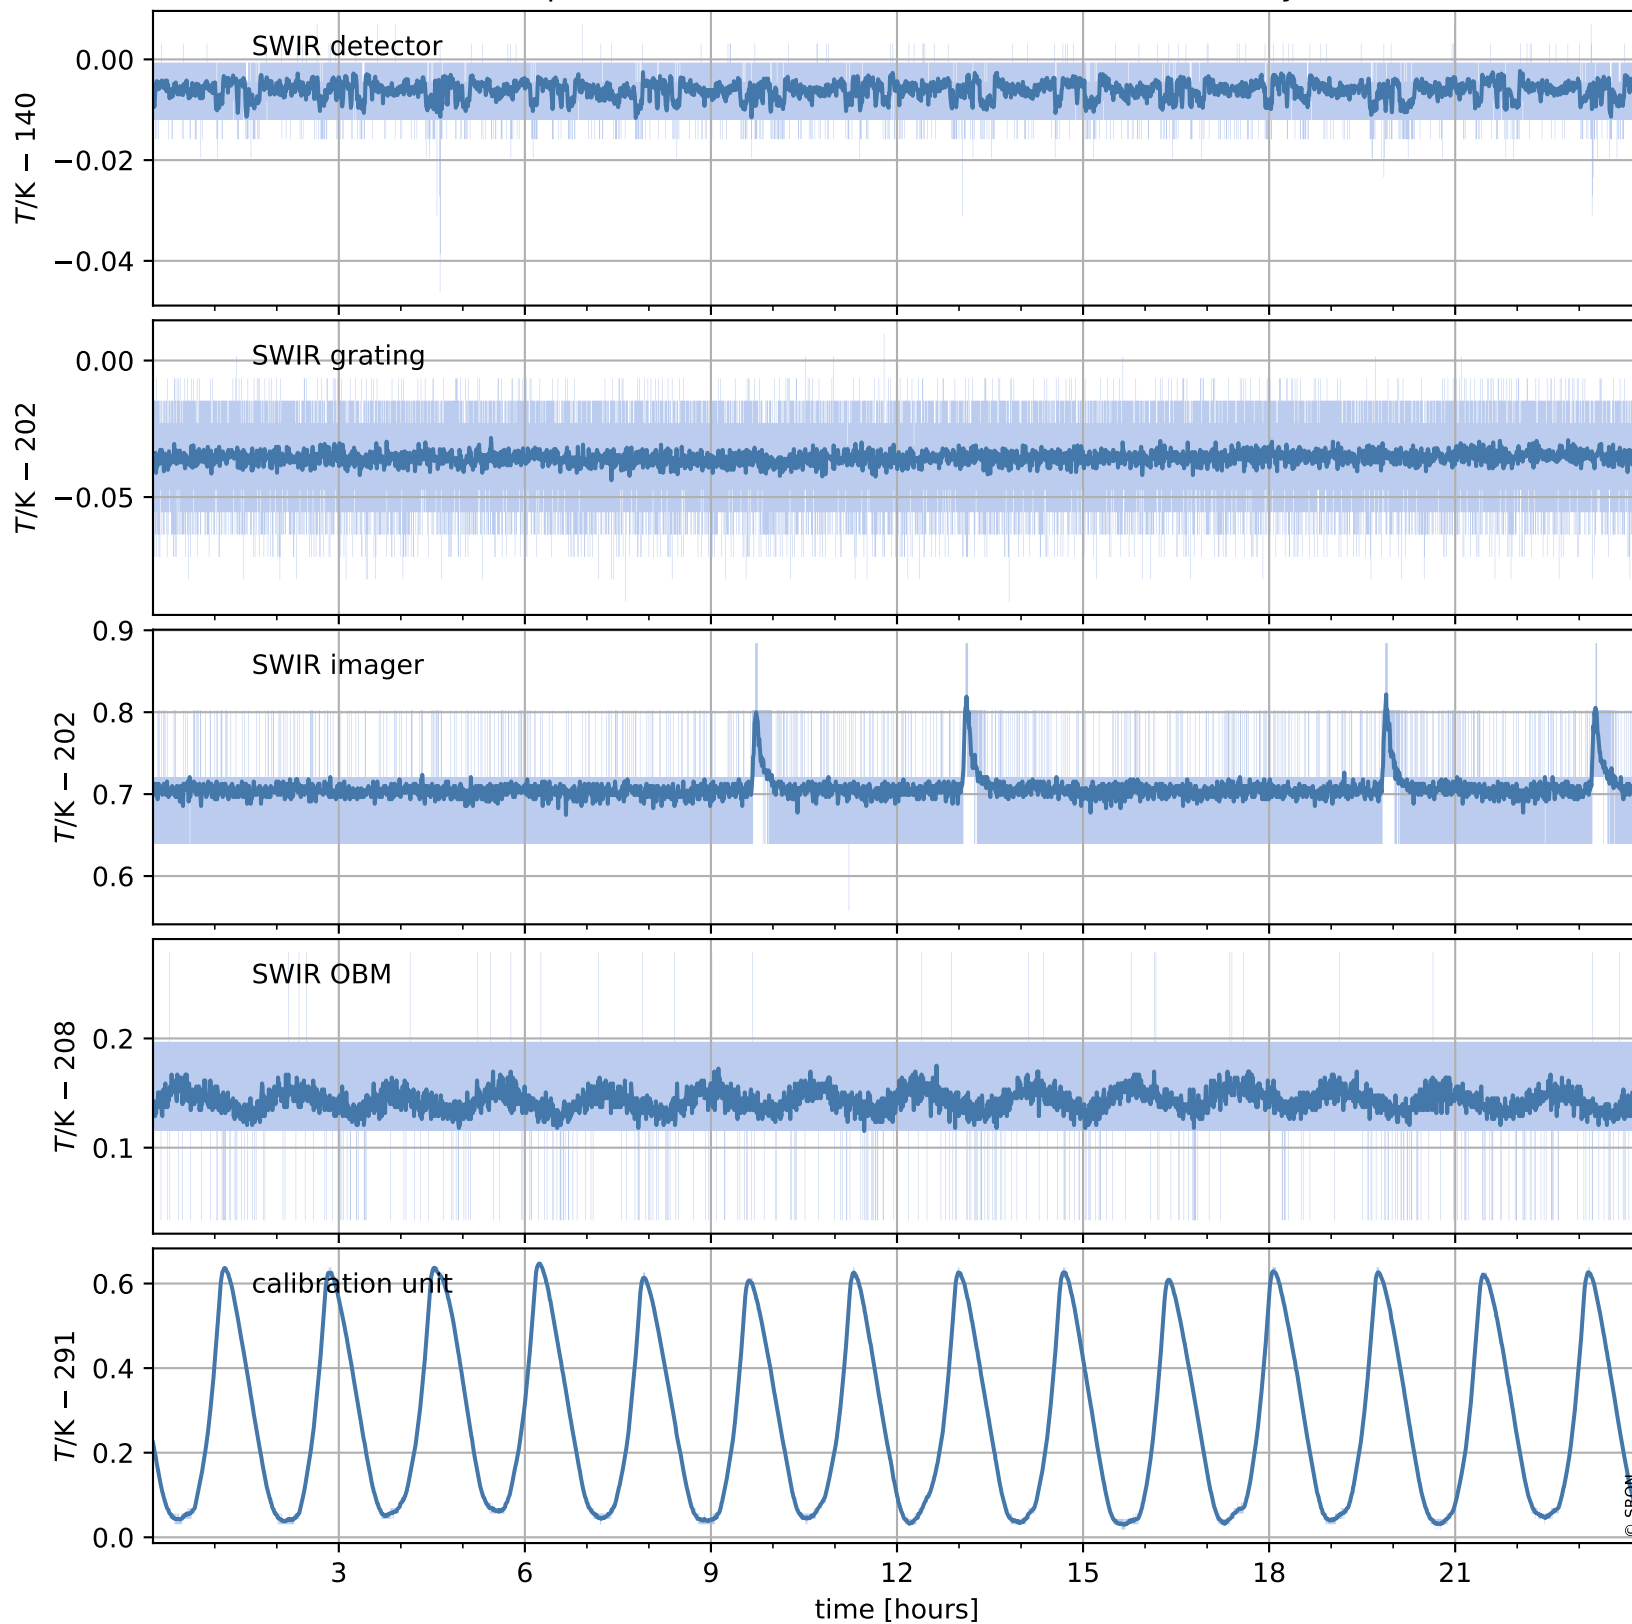

# Tropomi SWIR housekeeping data

orbits : [18283, 18296]  
coverage : 2021-04-24 / 2021-04-25  
created : 2023-08-21T09:12:00

## Temperature of sensors relevant for SWIR (one day)

## Temperature of sensors relevant for SWIR (last month)