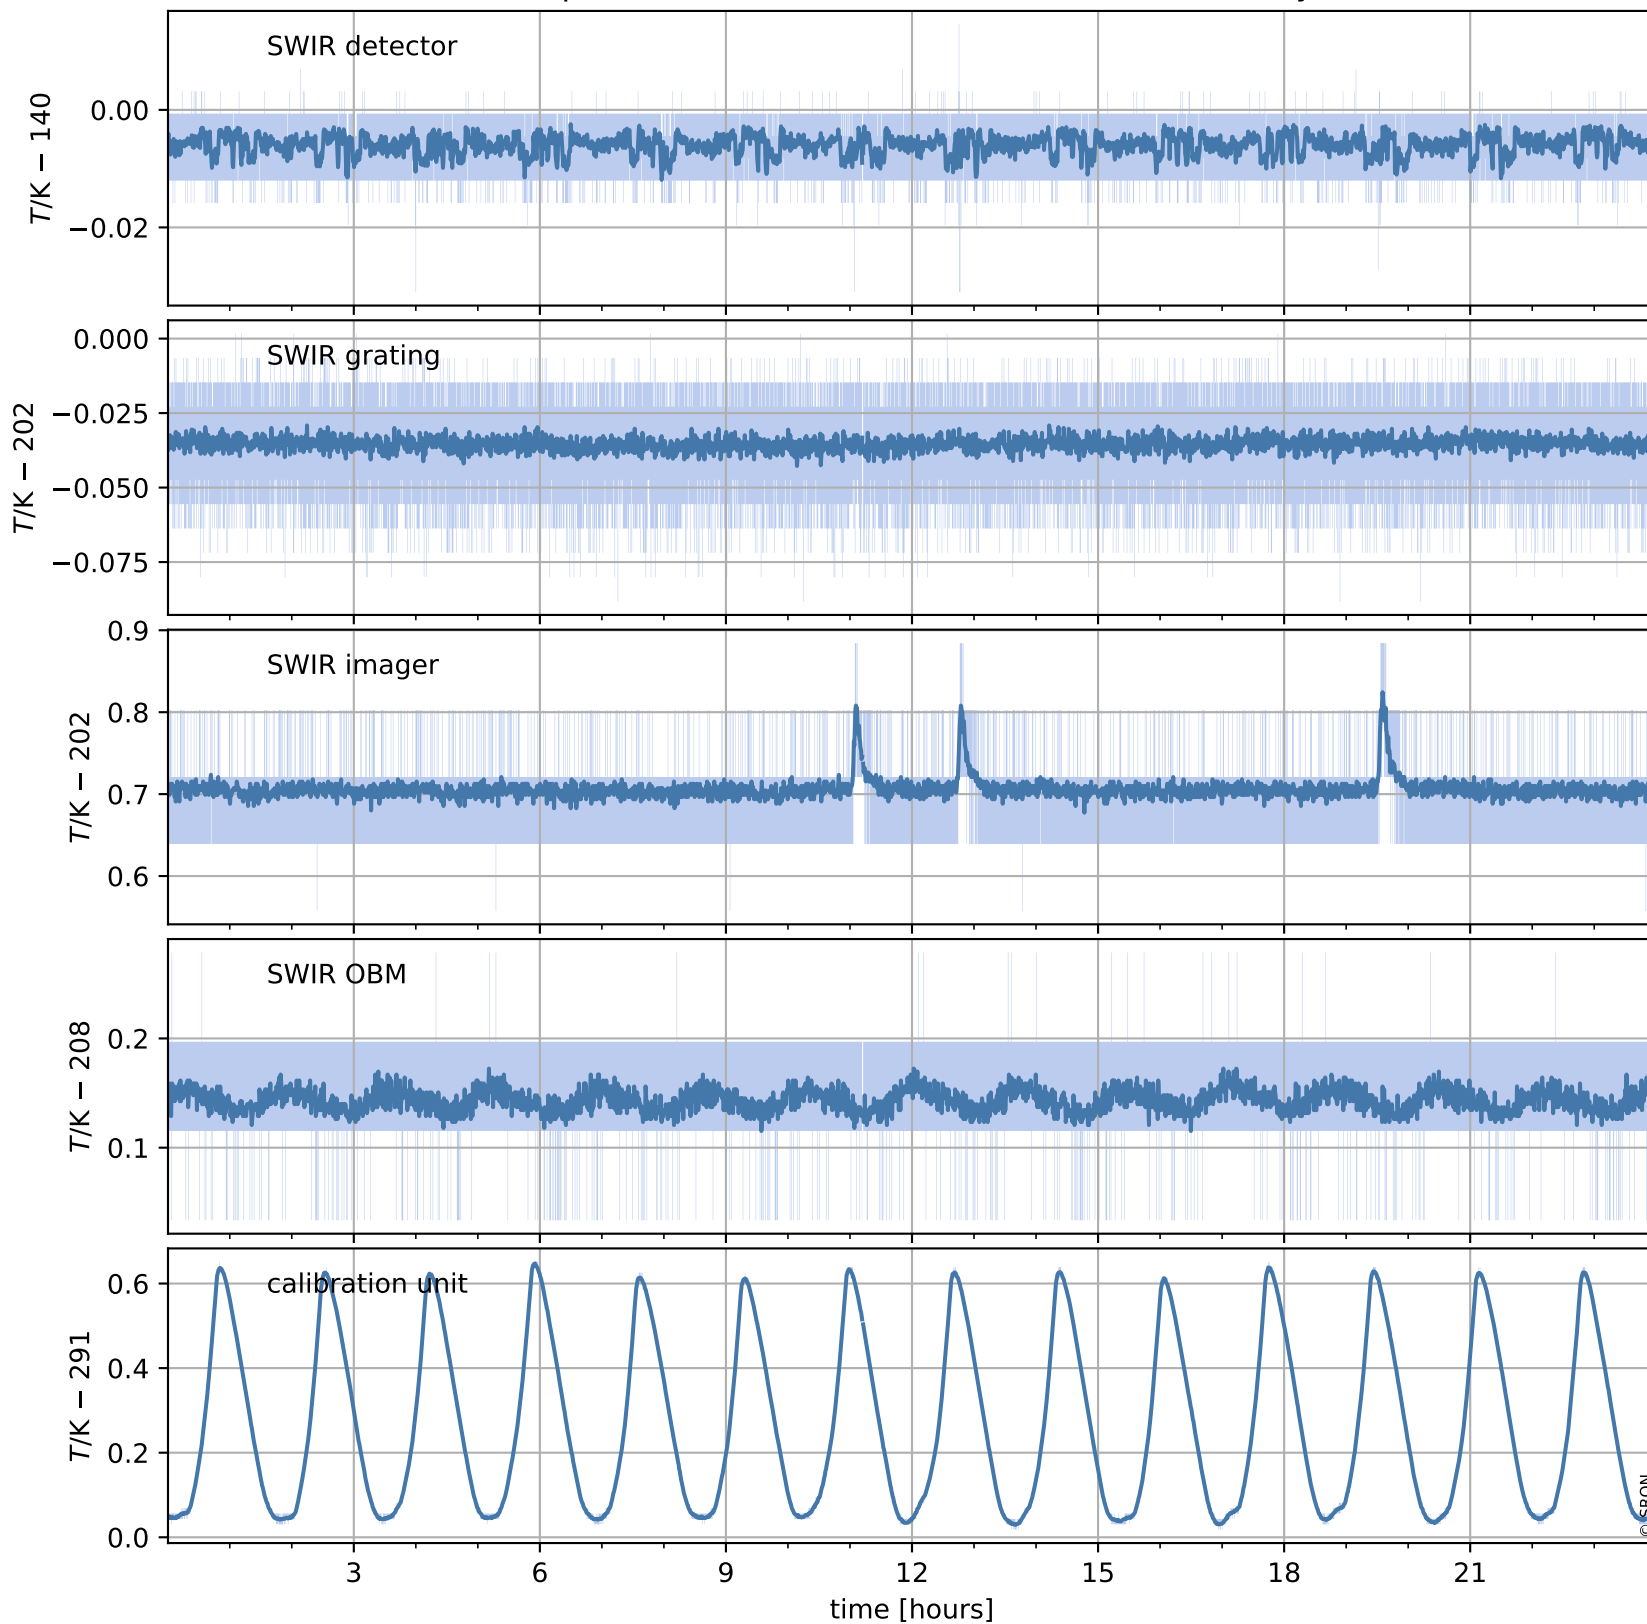

# Tropomi SWIR housekeeping data

orbits : [18297, 18310]  
coverage : 2021-04-25 / 2021-04-26  
created : 2023-08-21T09:12:03

## Temperature of sensors relevant for SWIR (one day)

## Temperature of sensors relevant for SWIR (last month)