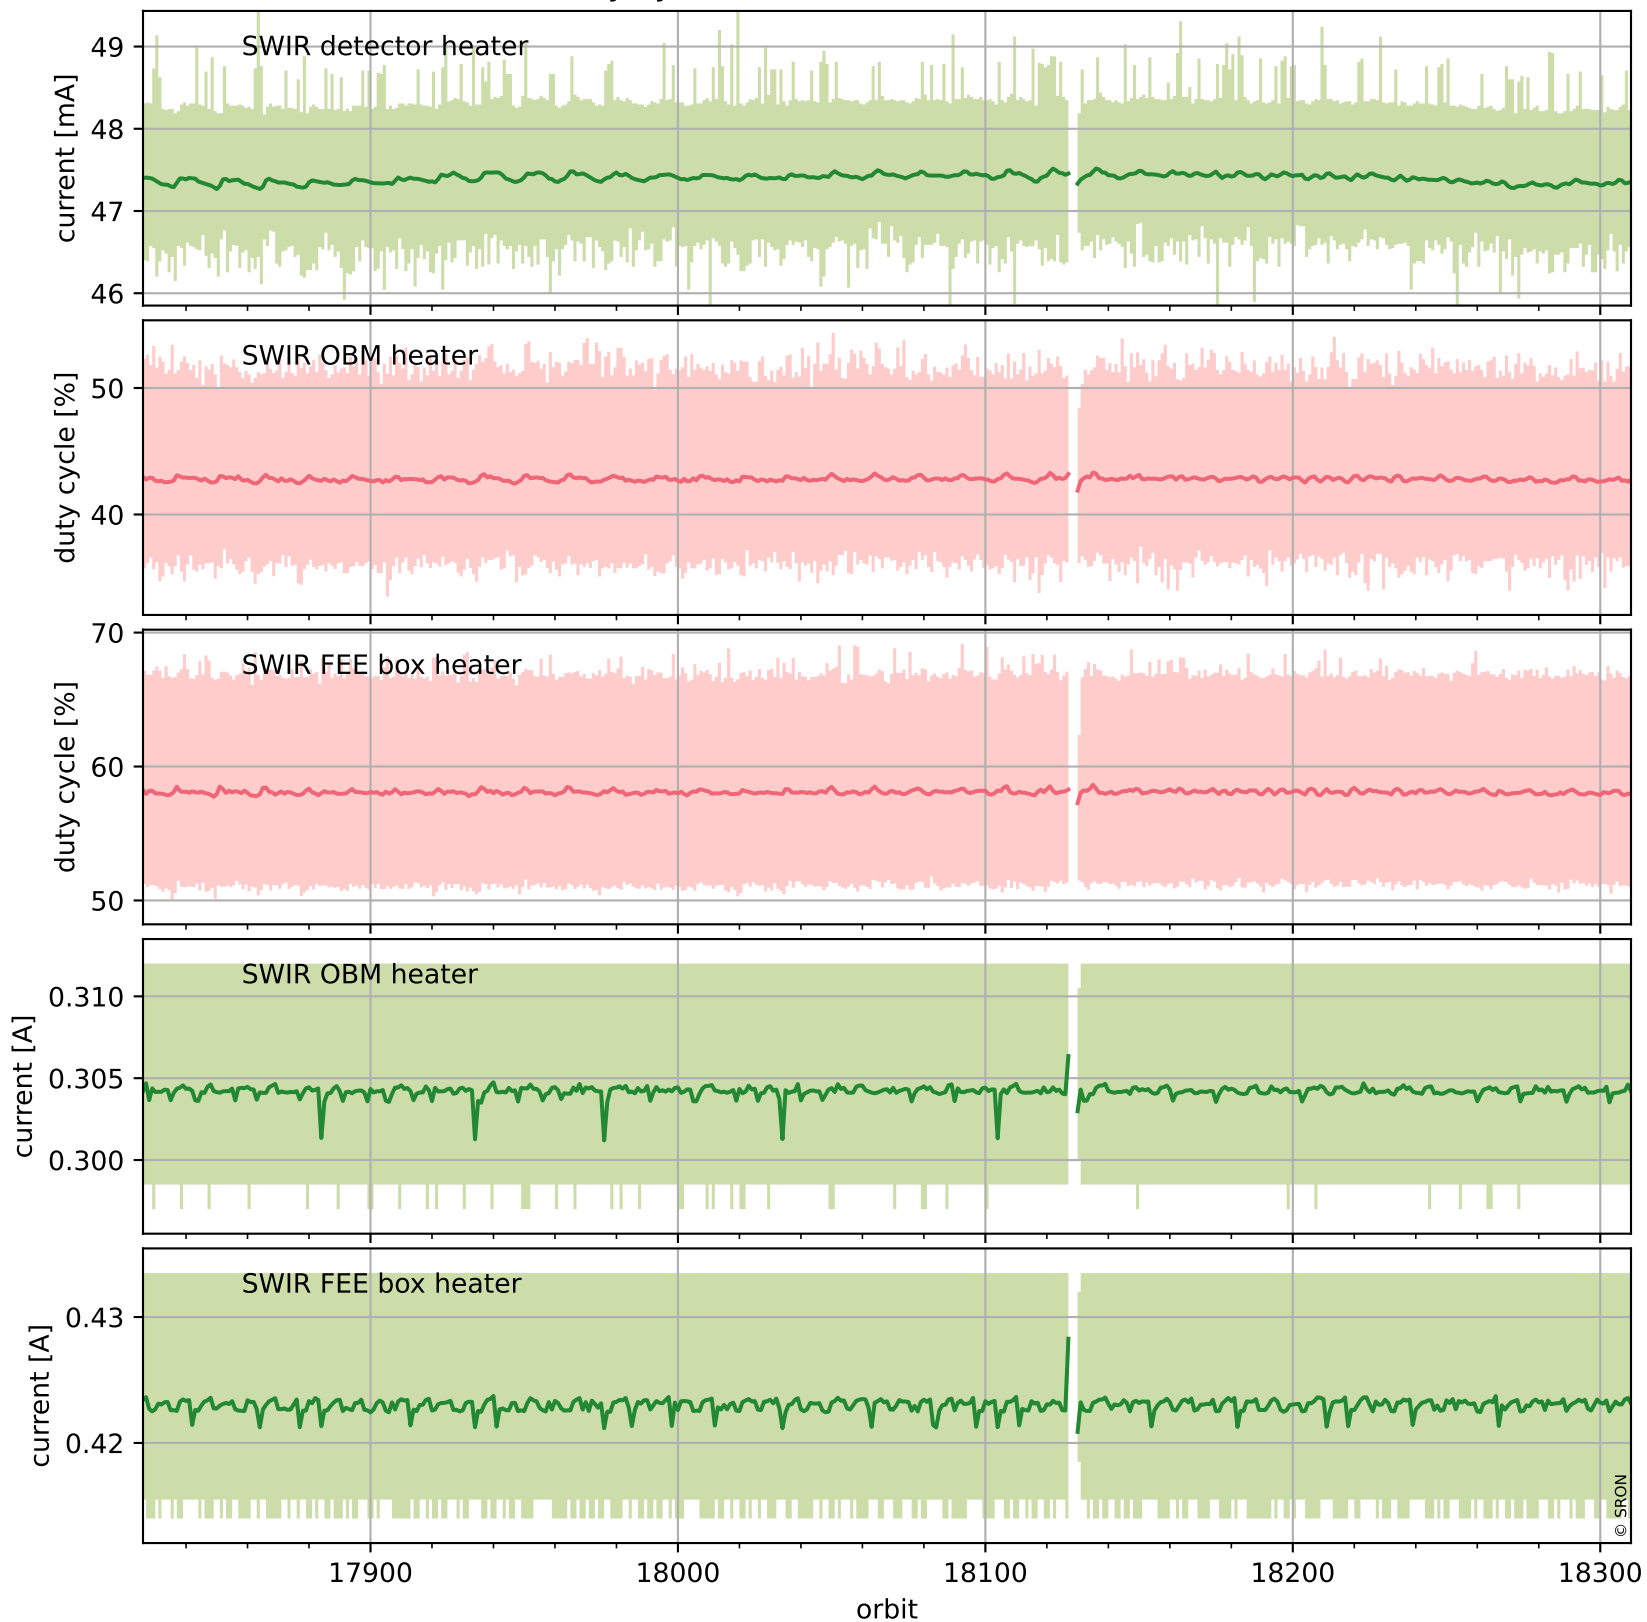

Tropomi SWIR housekeeping data

orbits : [17826, 18310]
coverage : 2021-03-22 / 2021-04-26
created : 2023-08-21T09:12:04

Current and duty cycle of 3 heaters relevant for SWIR (last month)