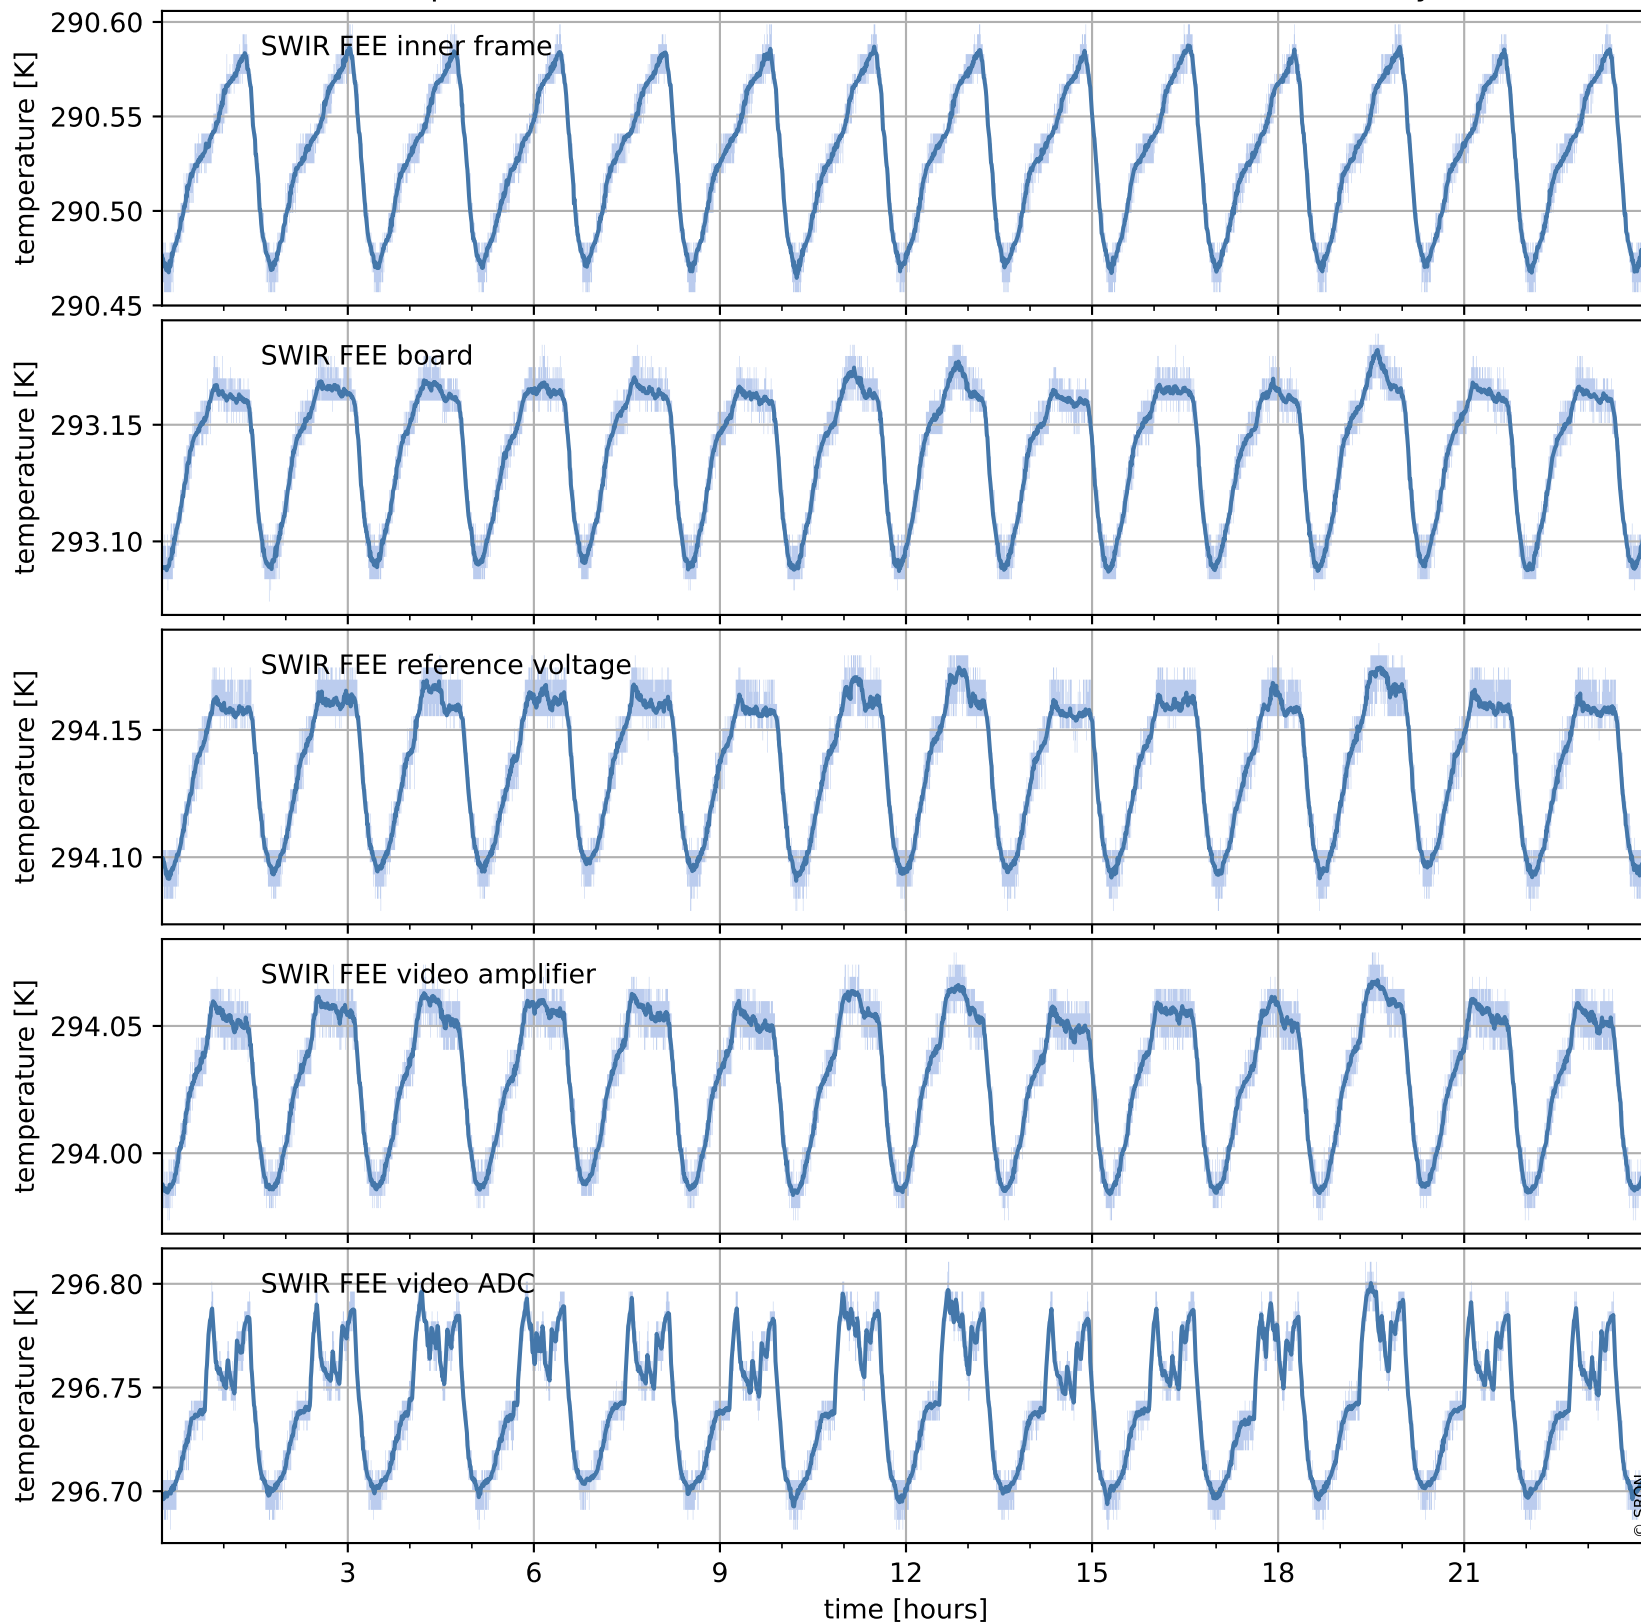

Tropomi SWIR housekeeping data

orbits : [18297, 18310]
coverage : 2021-04-25 / 2021-04-26
created : 2023-08-21T09:12:04

Temperature of sensors at the SWIR front-end electronics (one day)