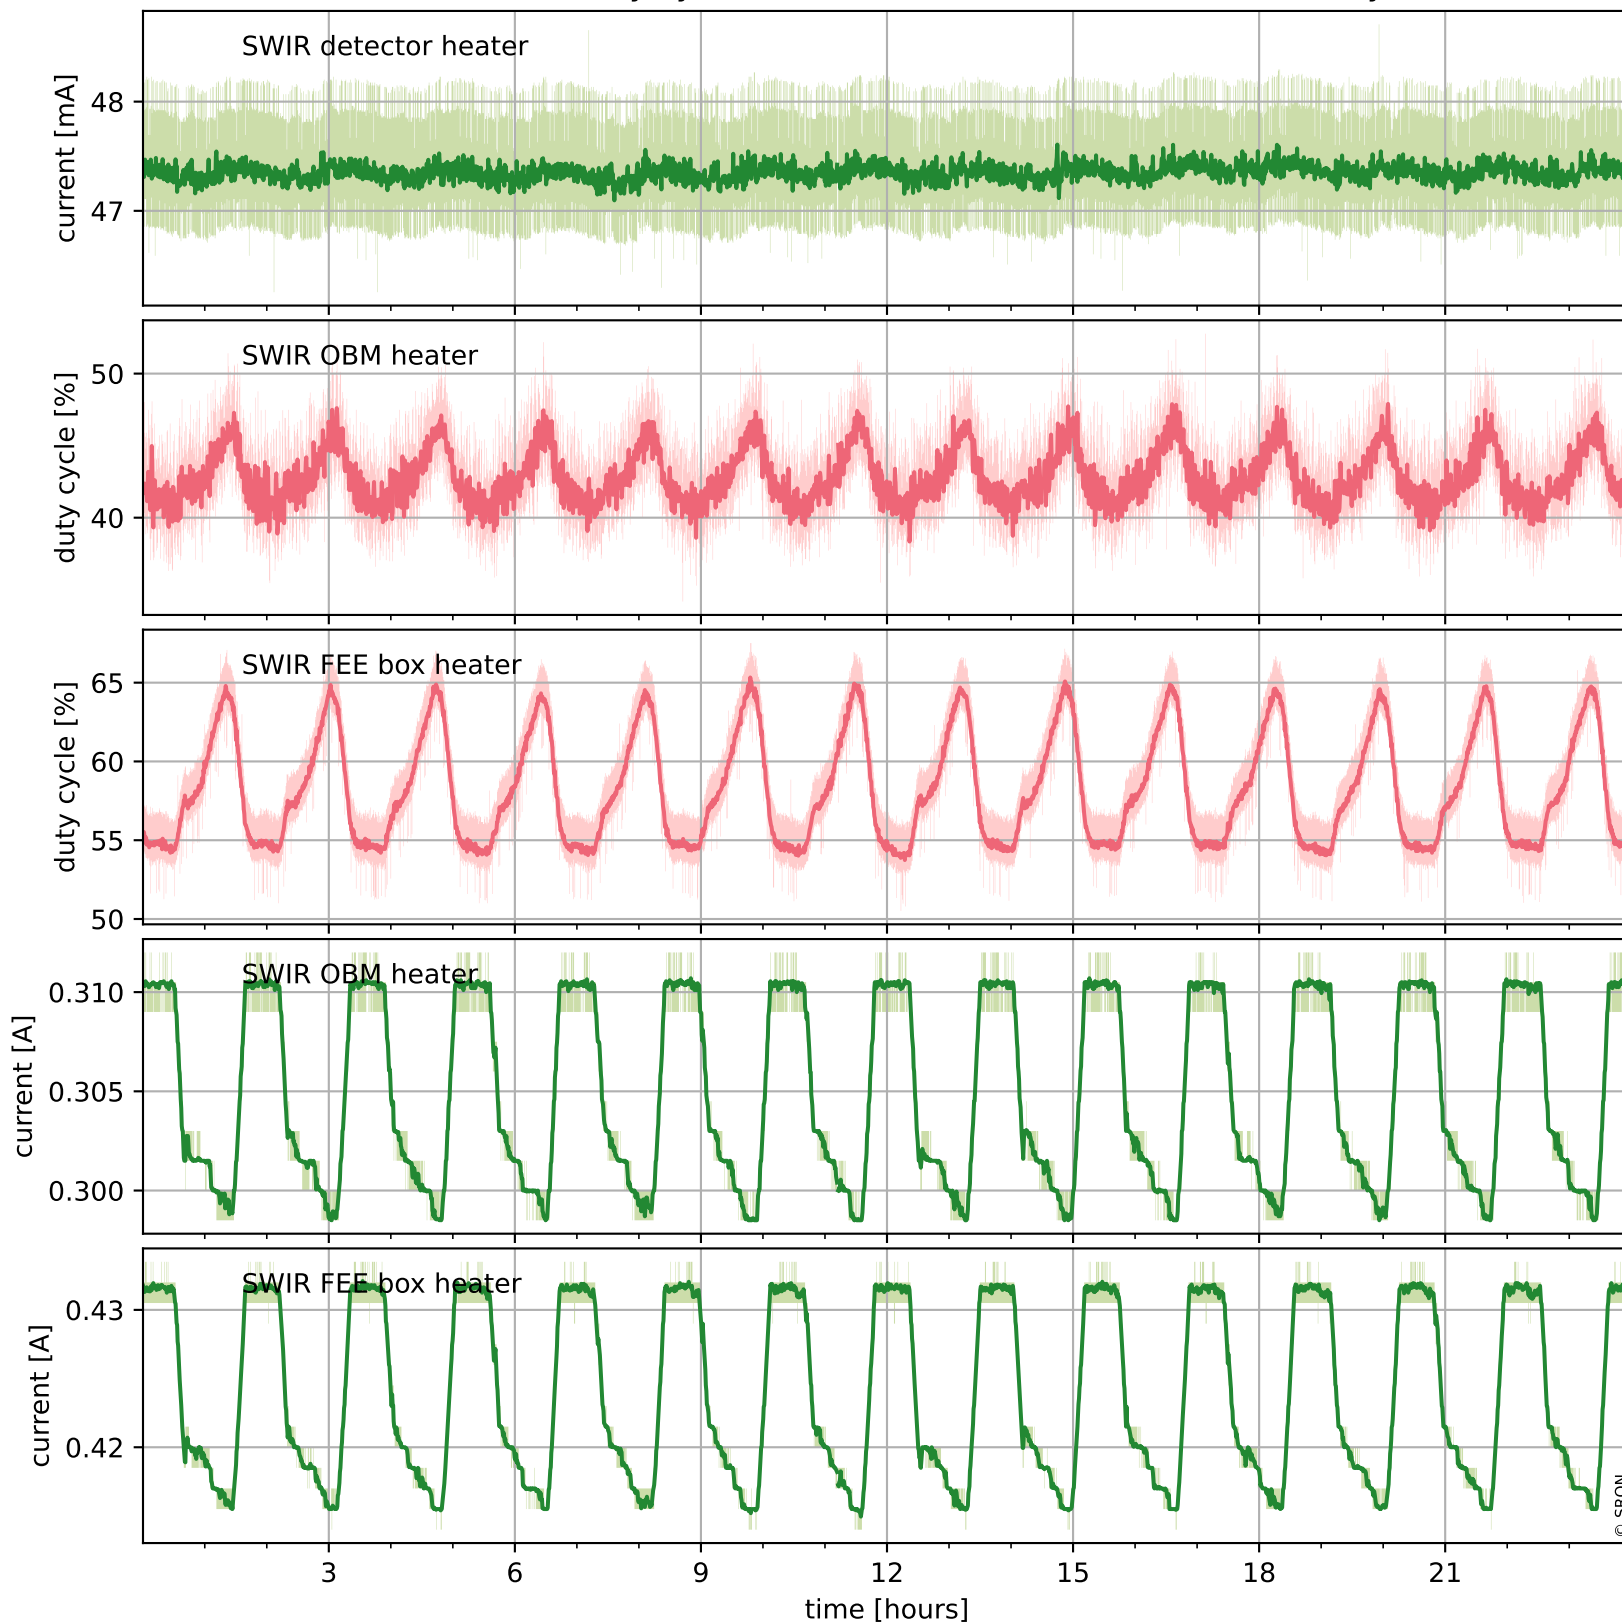

Tropomi SWIR housekeeping data

orbits : [18297, 18310]
coverage : 2021-04-25 / 2021-04-26
created : 2023-08-21T09:12:04

Current and duty cycle of 3 heaters relevant for SWIR (one day)