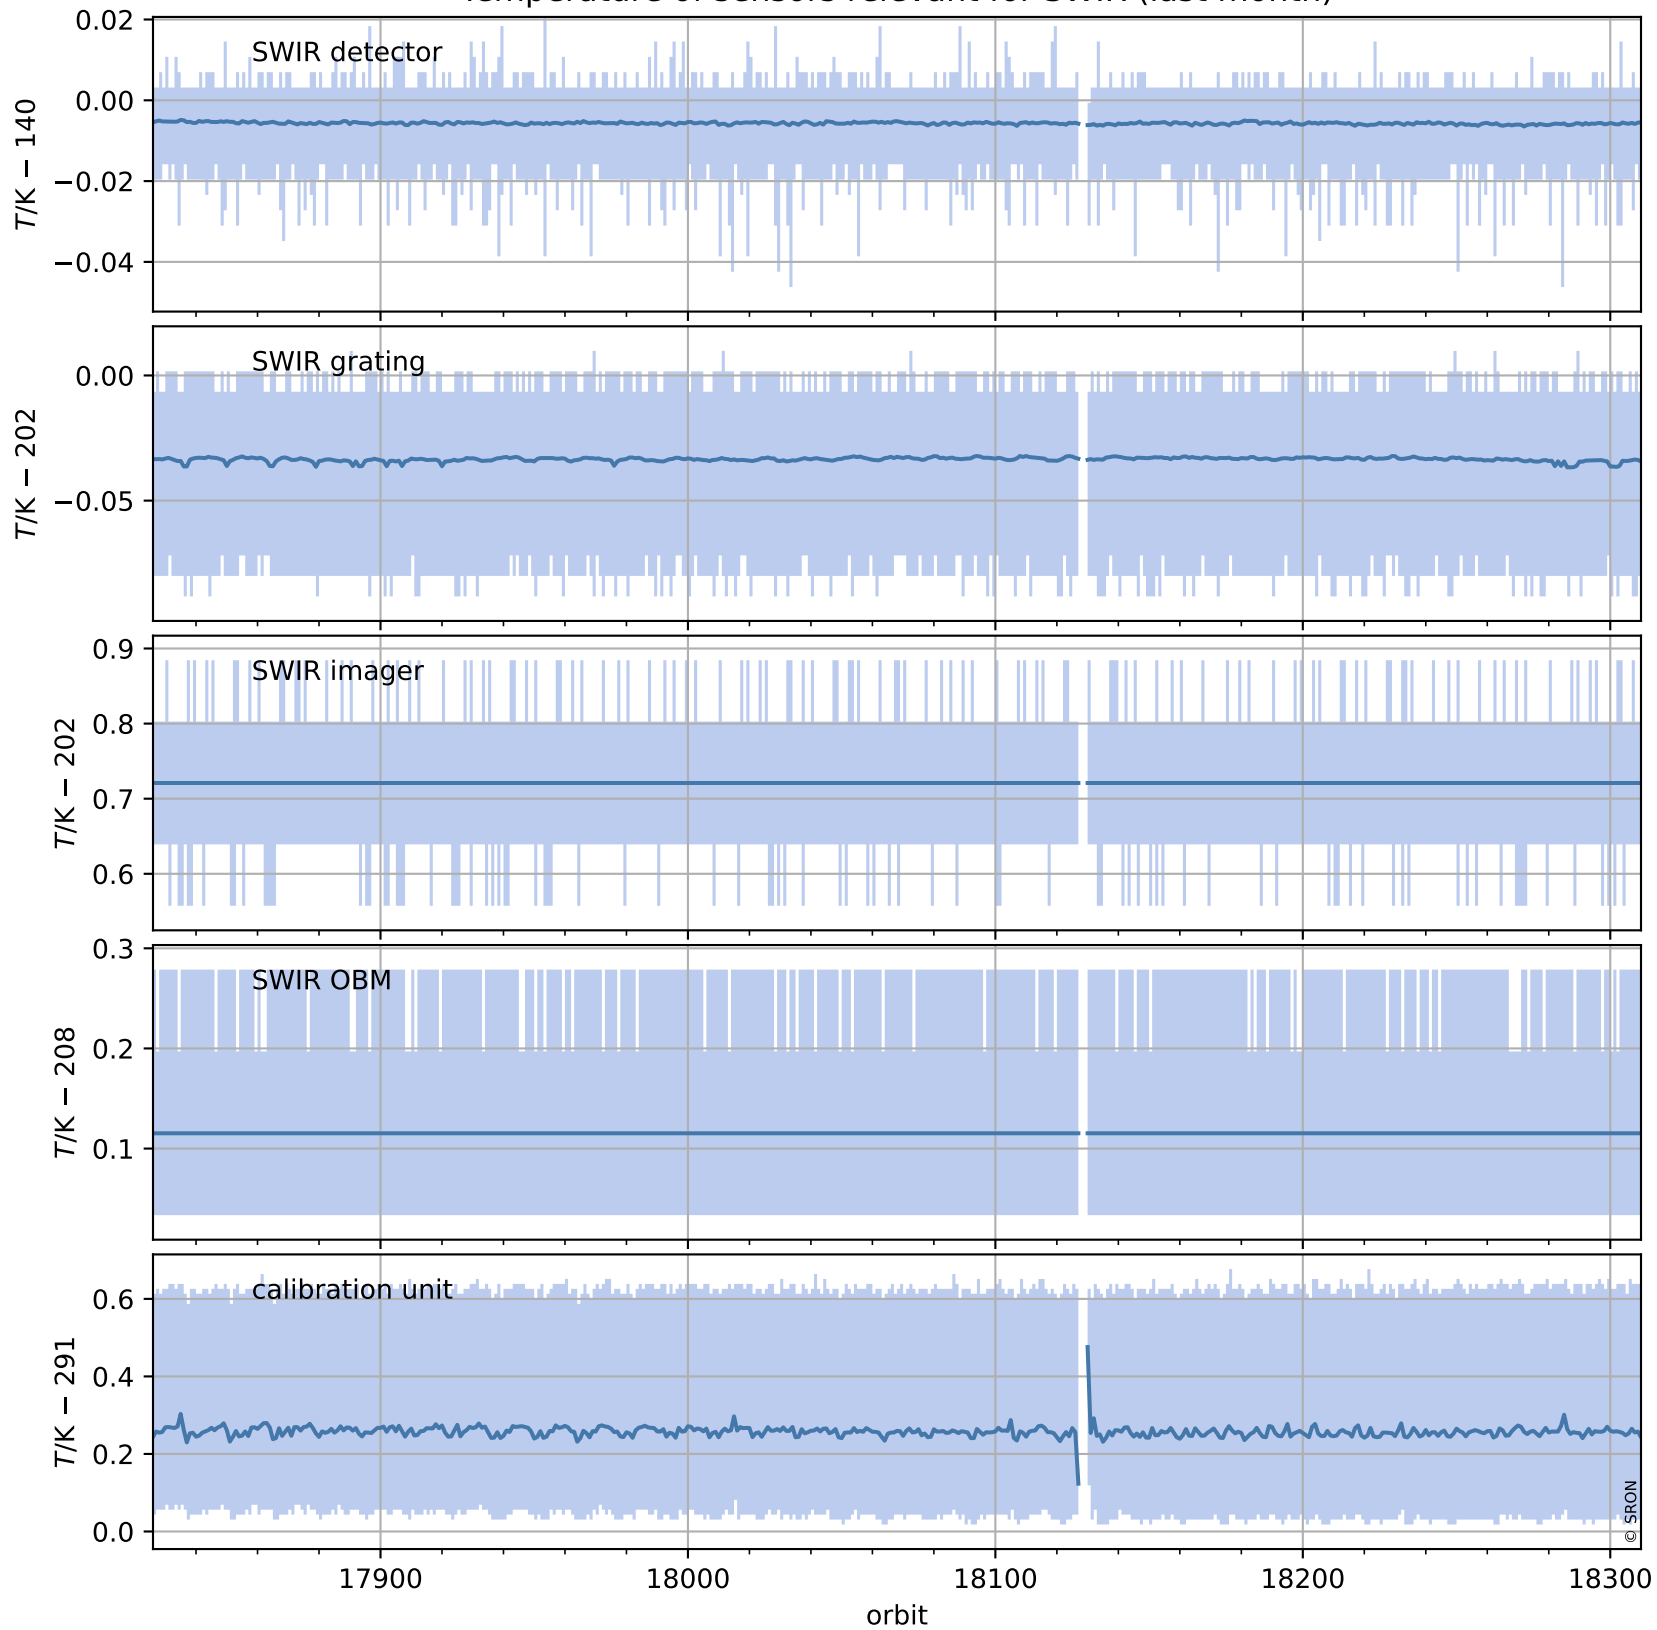

# Tropomi SWIR housekeeping data

orbits : [18297, 18310]  
coverage : 2021-04-25 / 2021-04-26  
created : 2023-08-21T09:12:03

## Temperature of sensors relevant for SWIR (one day)

# Tropomi SWIR housekeeping data

orbits : [17826, 18310]  
coverage : 2021-03-22 / 2021-04-26  
created : 2023-08-21T09:12:03

## Temperature of sensors relevant for SWIR (last month)