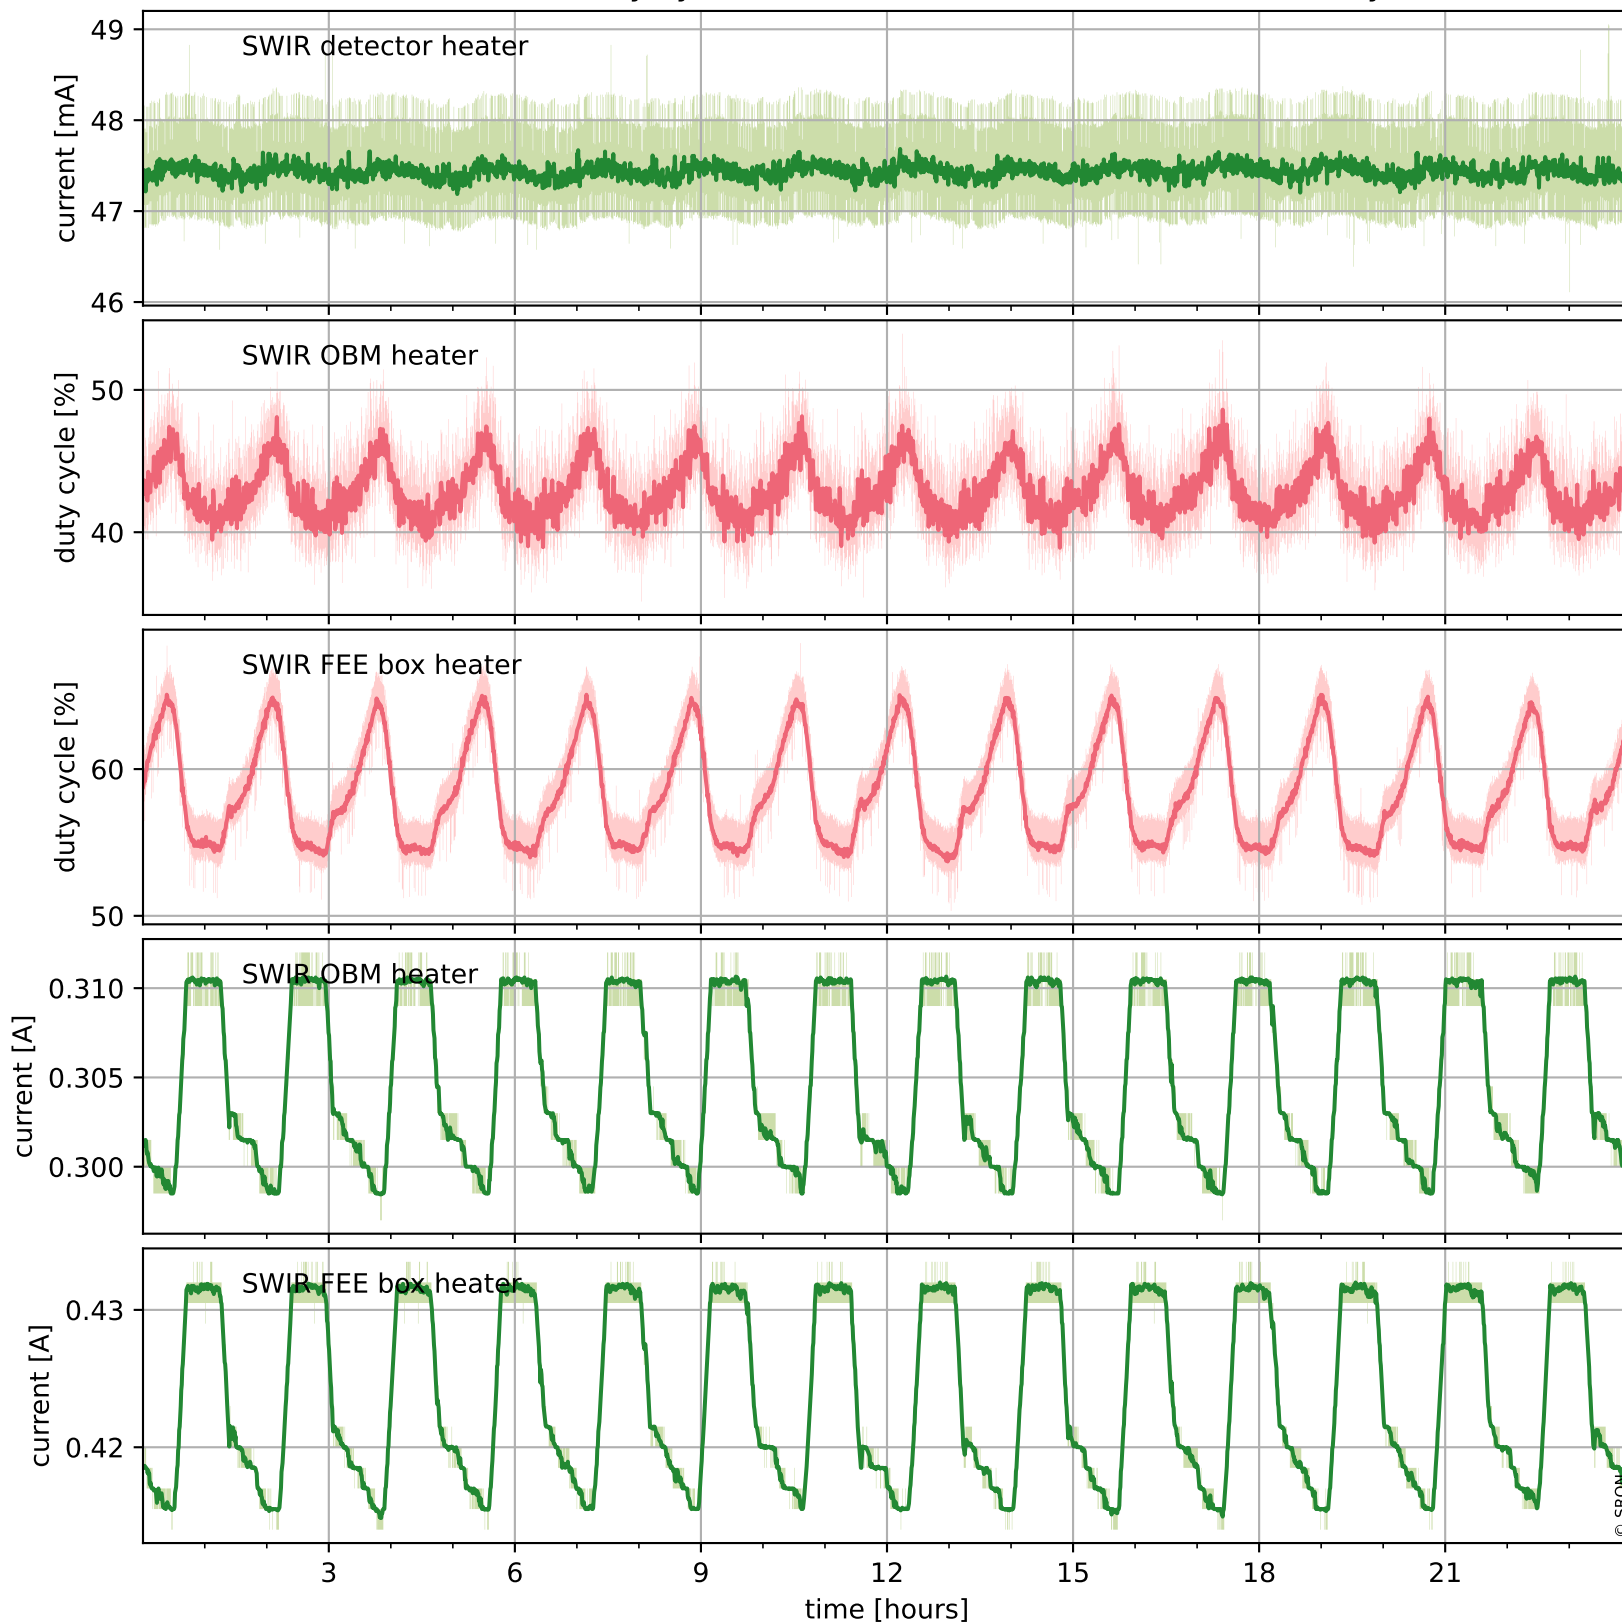

Tropomi SWIR housekeeping data

orbits : [18339, 18353]
coverage : 2021-04-28 / 2021-04-29
created : 2023-08-21T09:12:11

Current and duty cycle of 3 heaters relevant for SWIR (one day)