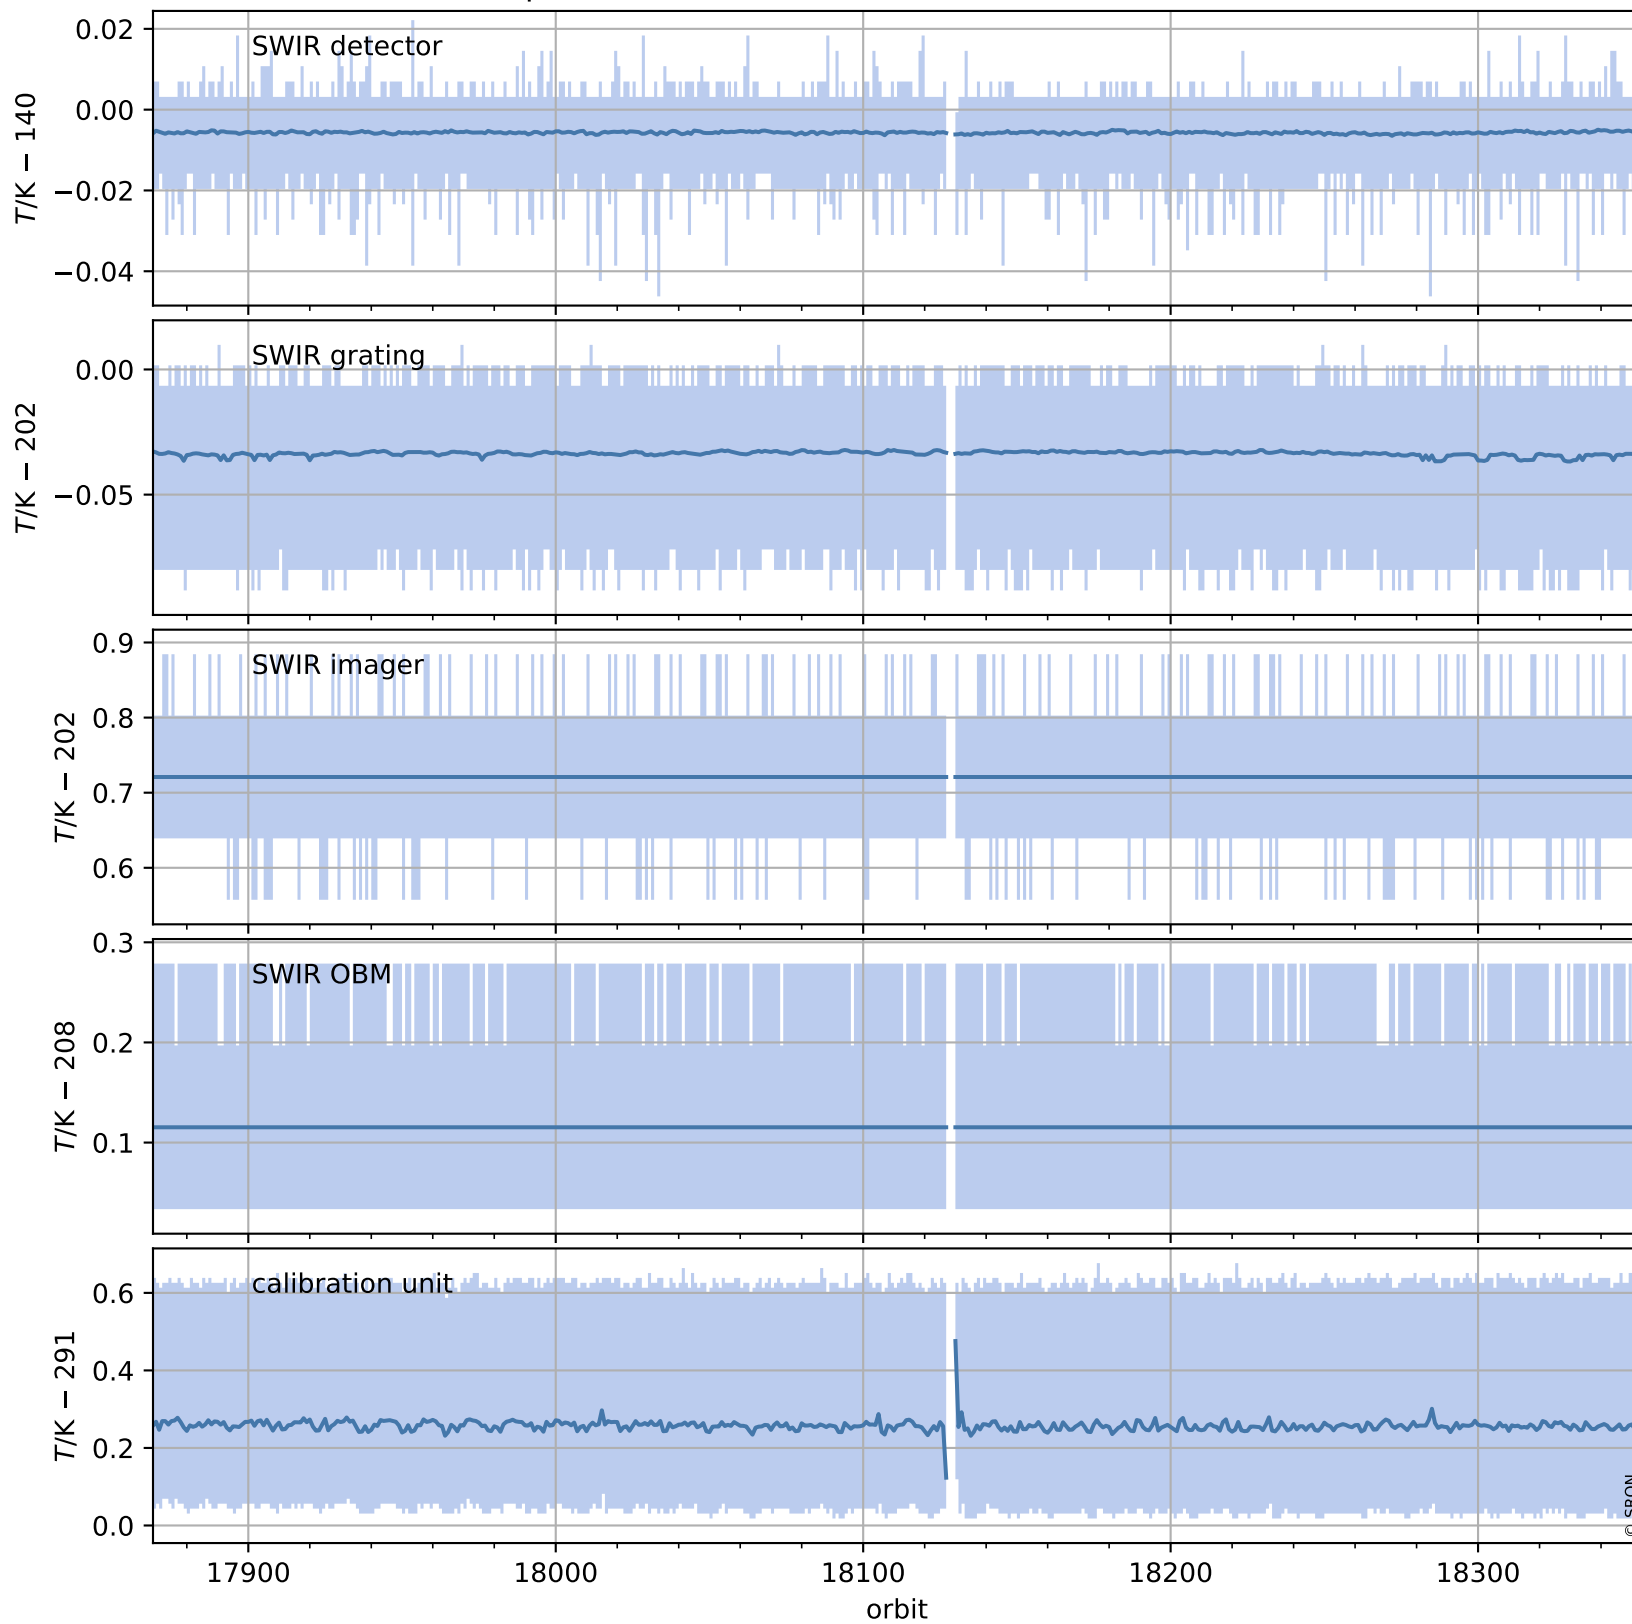

# Tropomi SWIR housekeeping data

orbits : [18339, 18353]  
coverage : 2021-04-28 / 2021-04-29  
created : 2023-08-21T09:12:10

## Temperature of sensors relevant for SWIR (one day)

# Tropomi SWIR housekeeping data

orbits : [17869, 18353]  
coverage : 2021-03-25 / 2021-04-29  
created : 2023-08-21T09:12:10

## Temperature of sensors relevant for SWIR (last month)