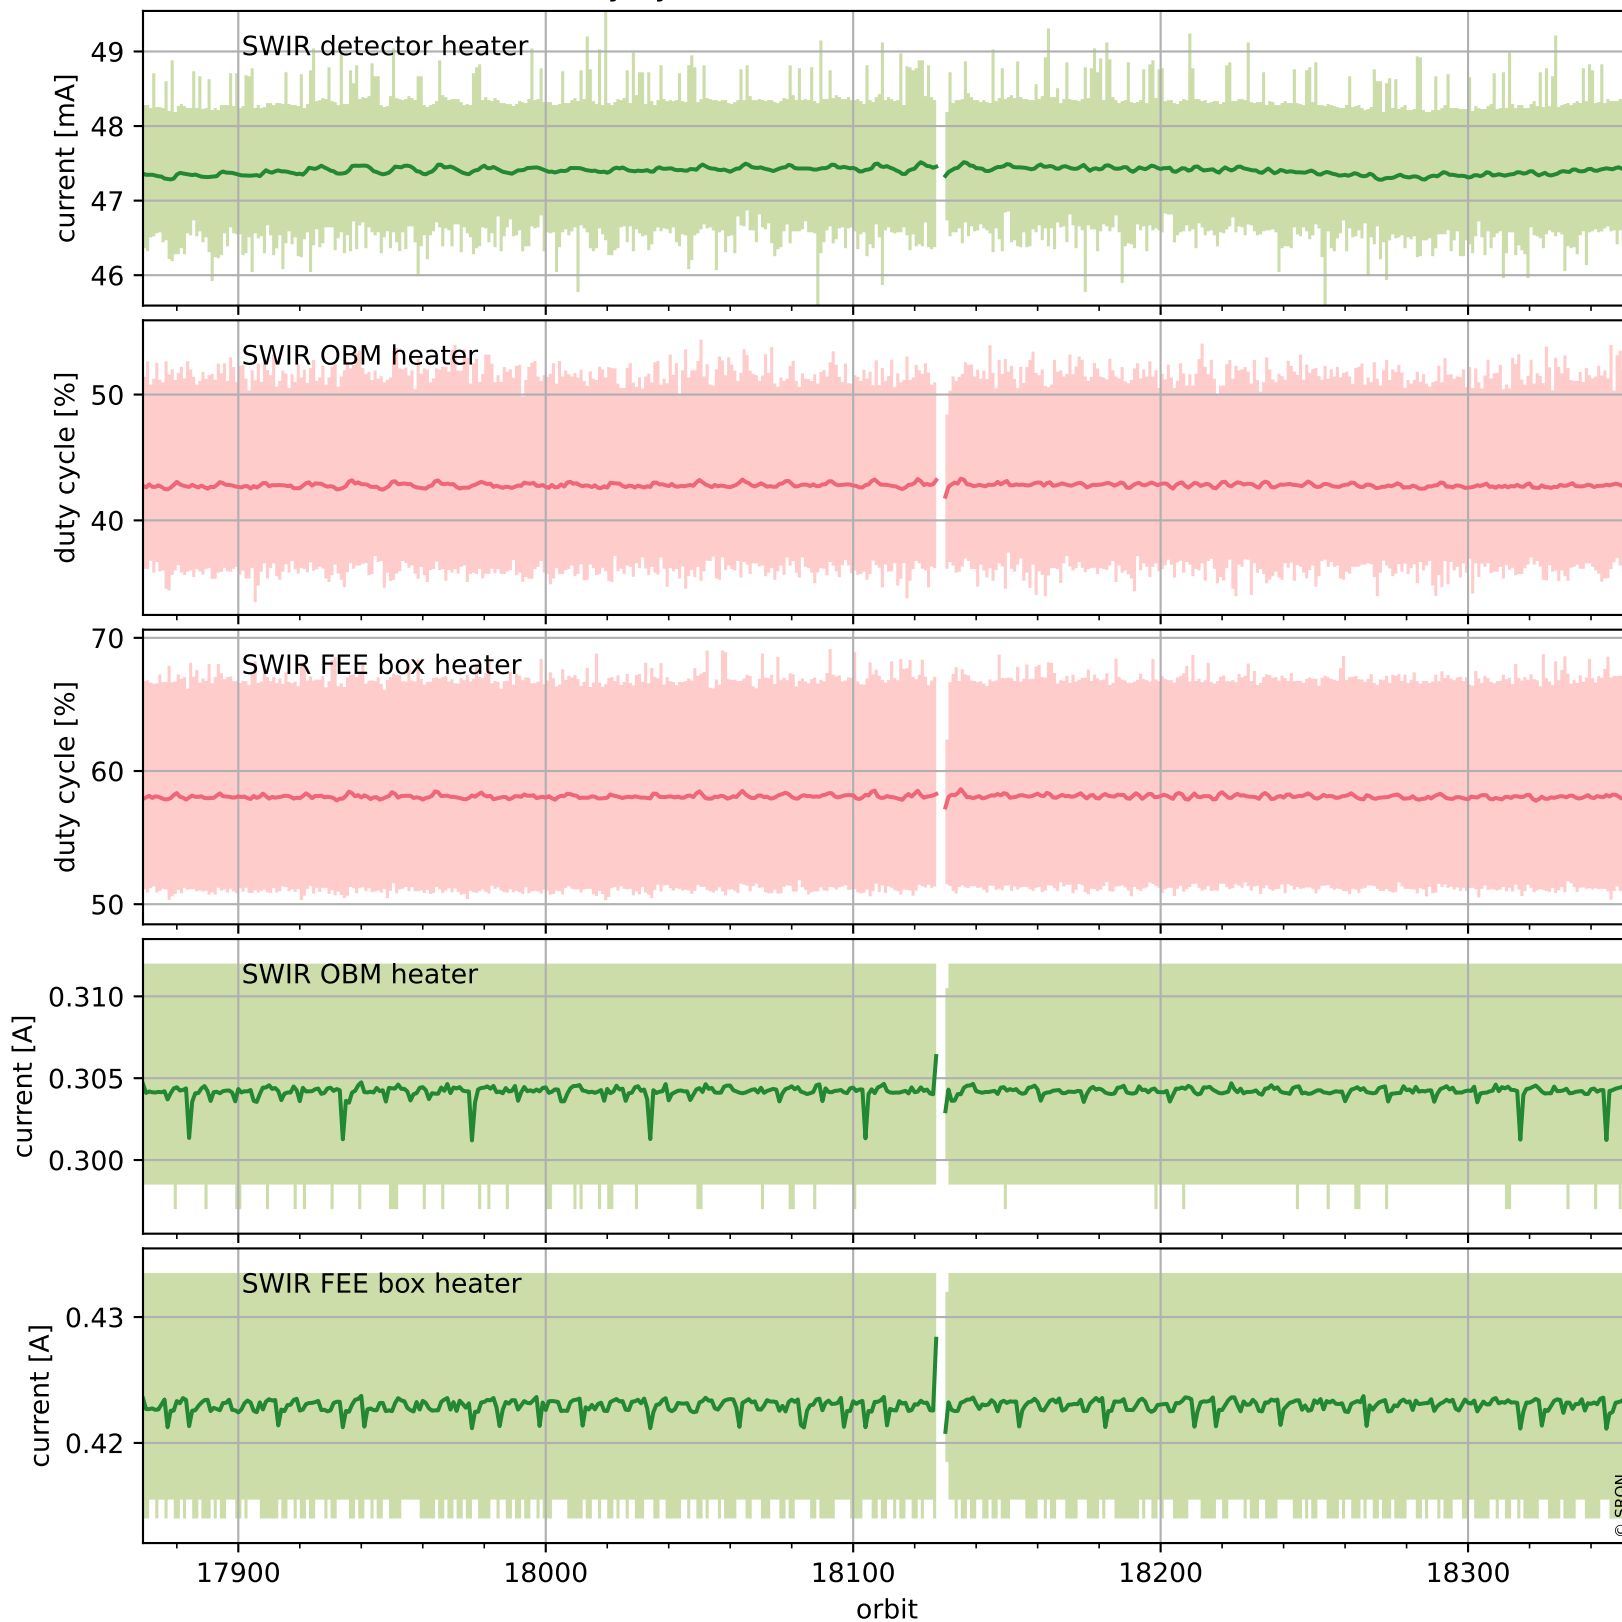

Tropomi SWIR housekeeping data

orbits : [17869, 18353]
coverage : 2021-03-25 / 2021-04-29
created : 2023-08-21T09:12:11

Current and duty cycle of 3 heaters relevant for SWIR (last month)