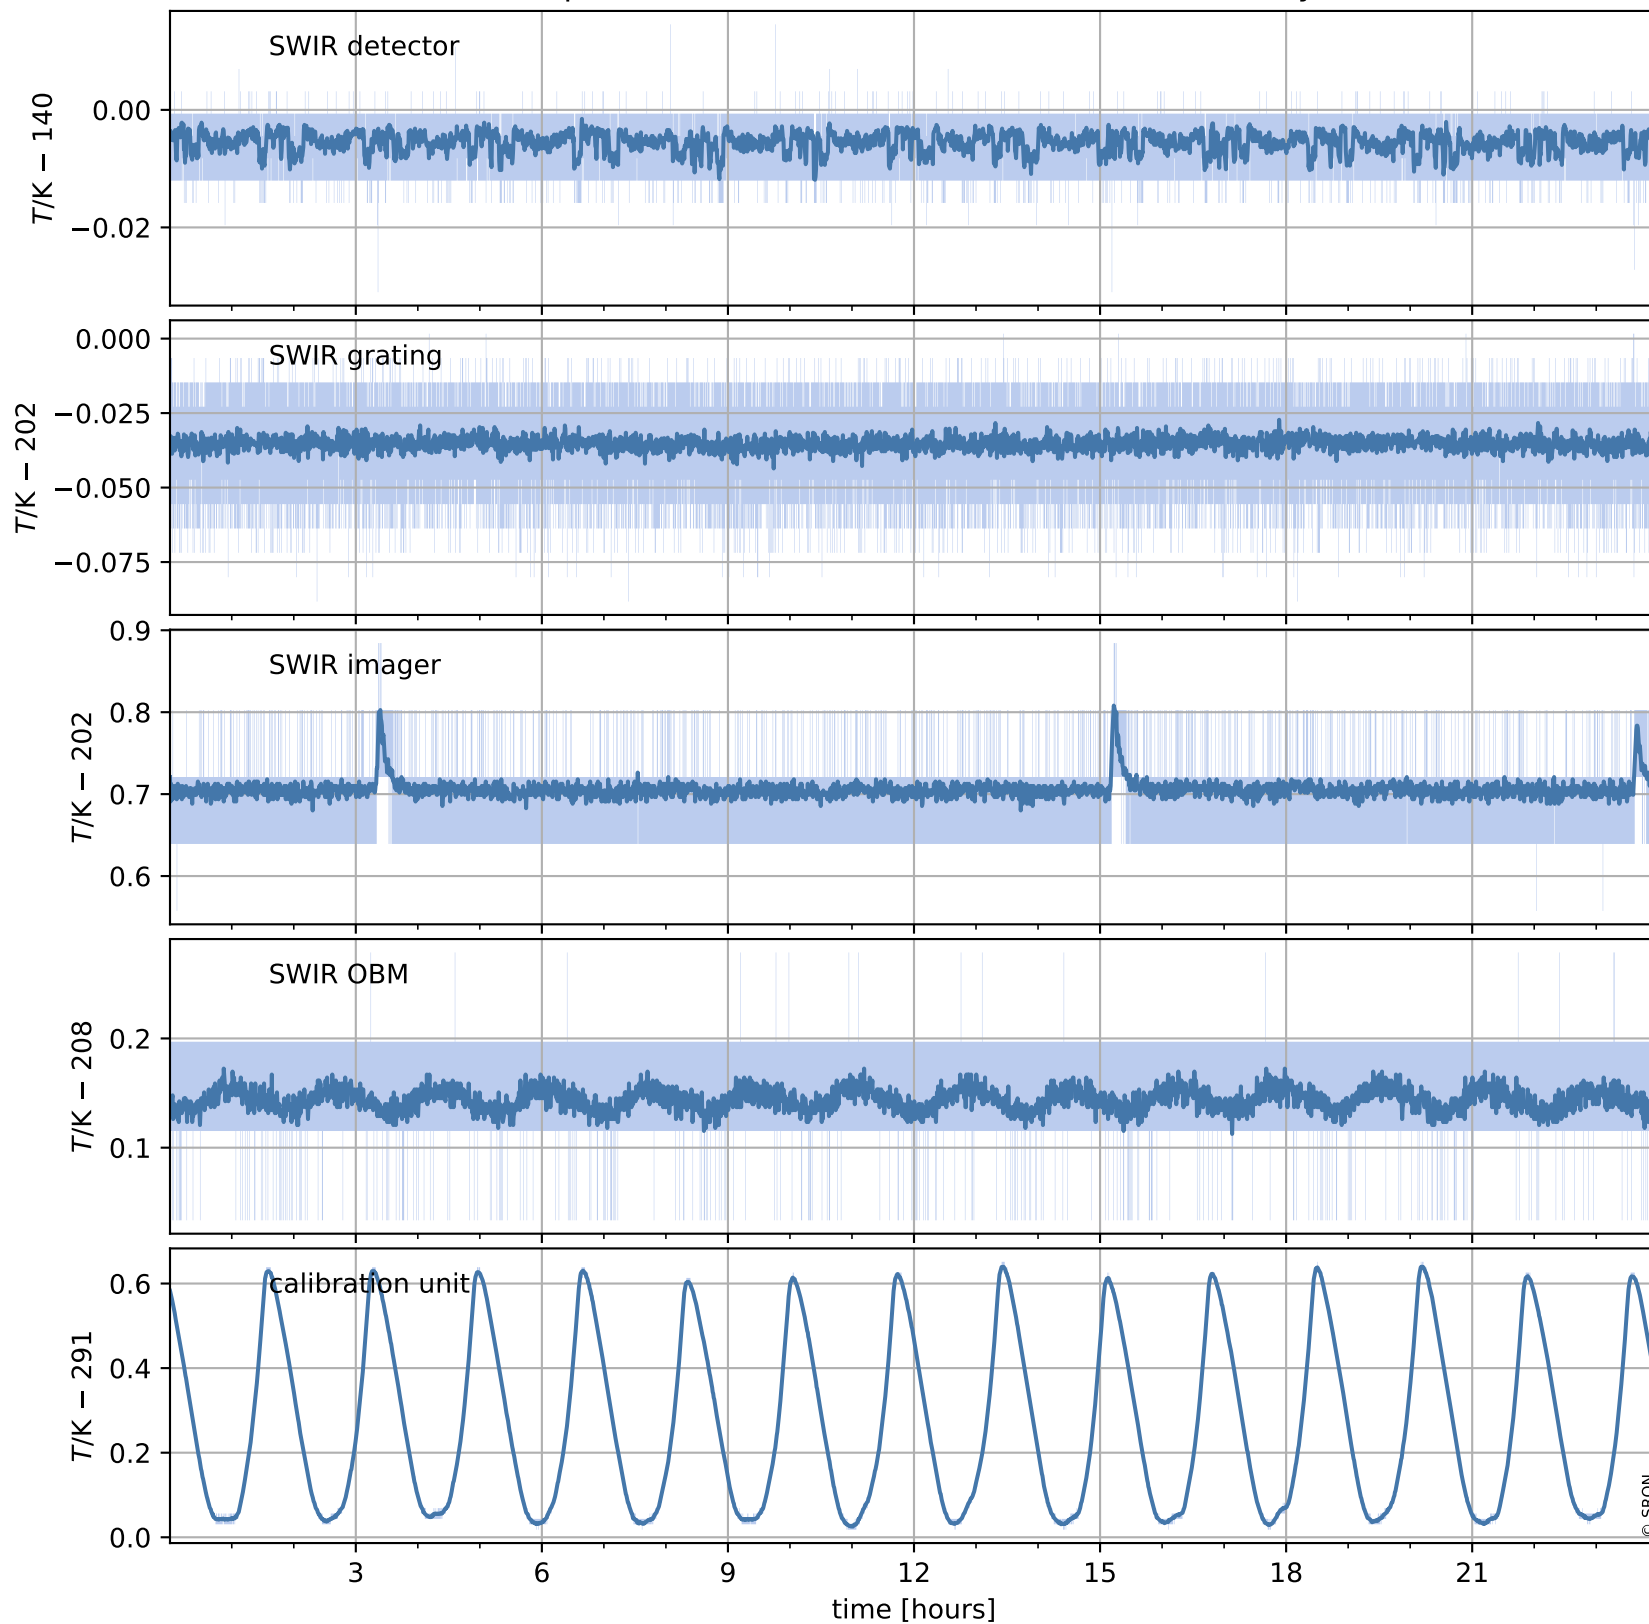

# Tropomi SWIR housekeeping data

orbits : [18339, 18353]  
coverage : 2021-04-28 / 2021-04-29  
created : 2023-08-21T09:12:10

## Temperature of sensors relevant for SWIR (one day)

## Temperature of sensors relevant for SWIR (last month)