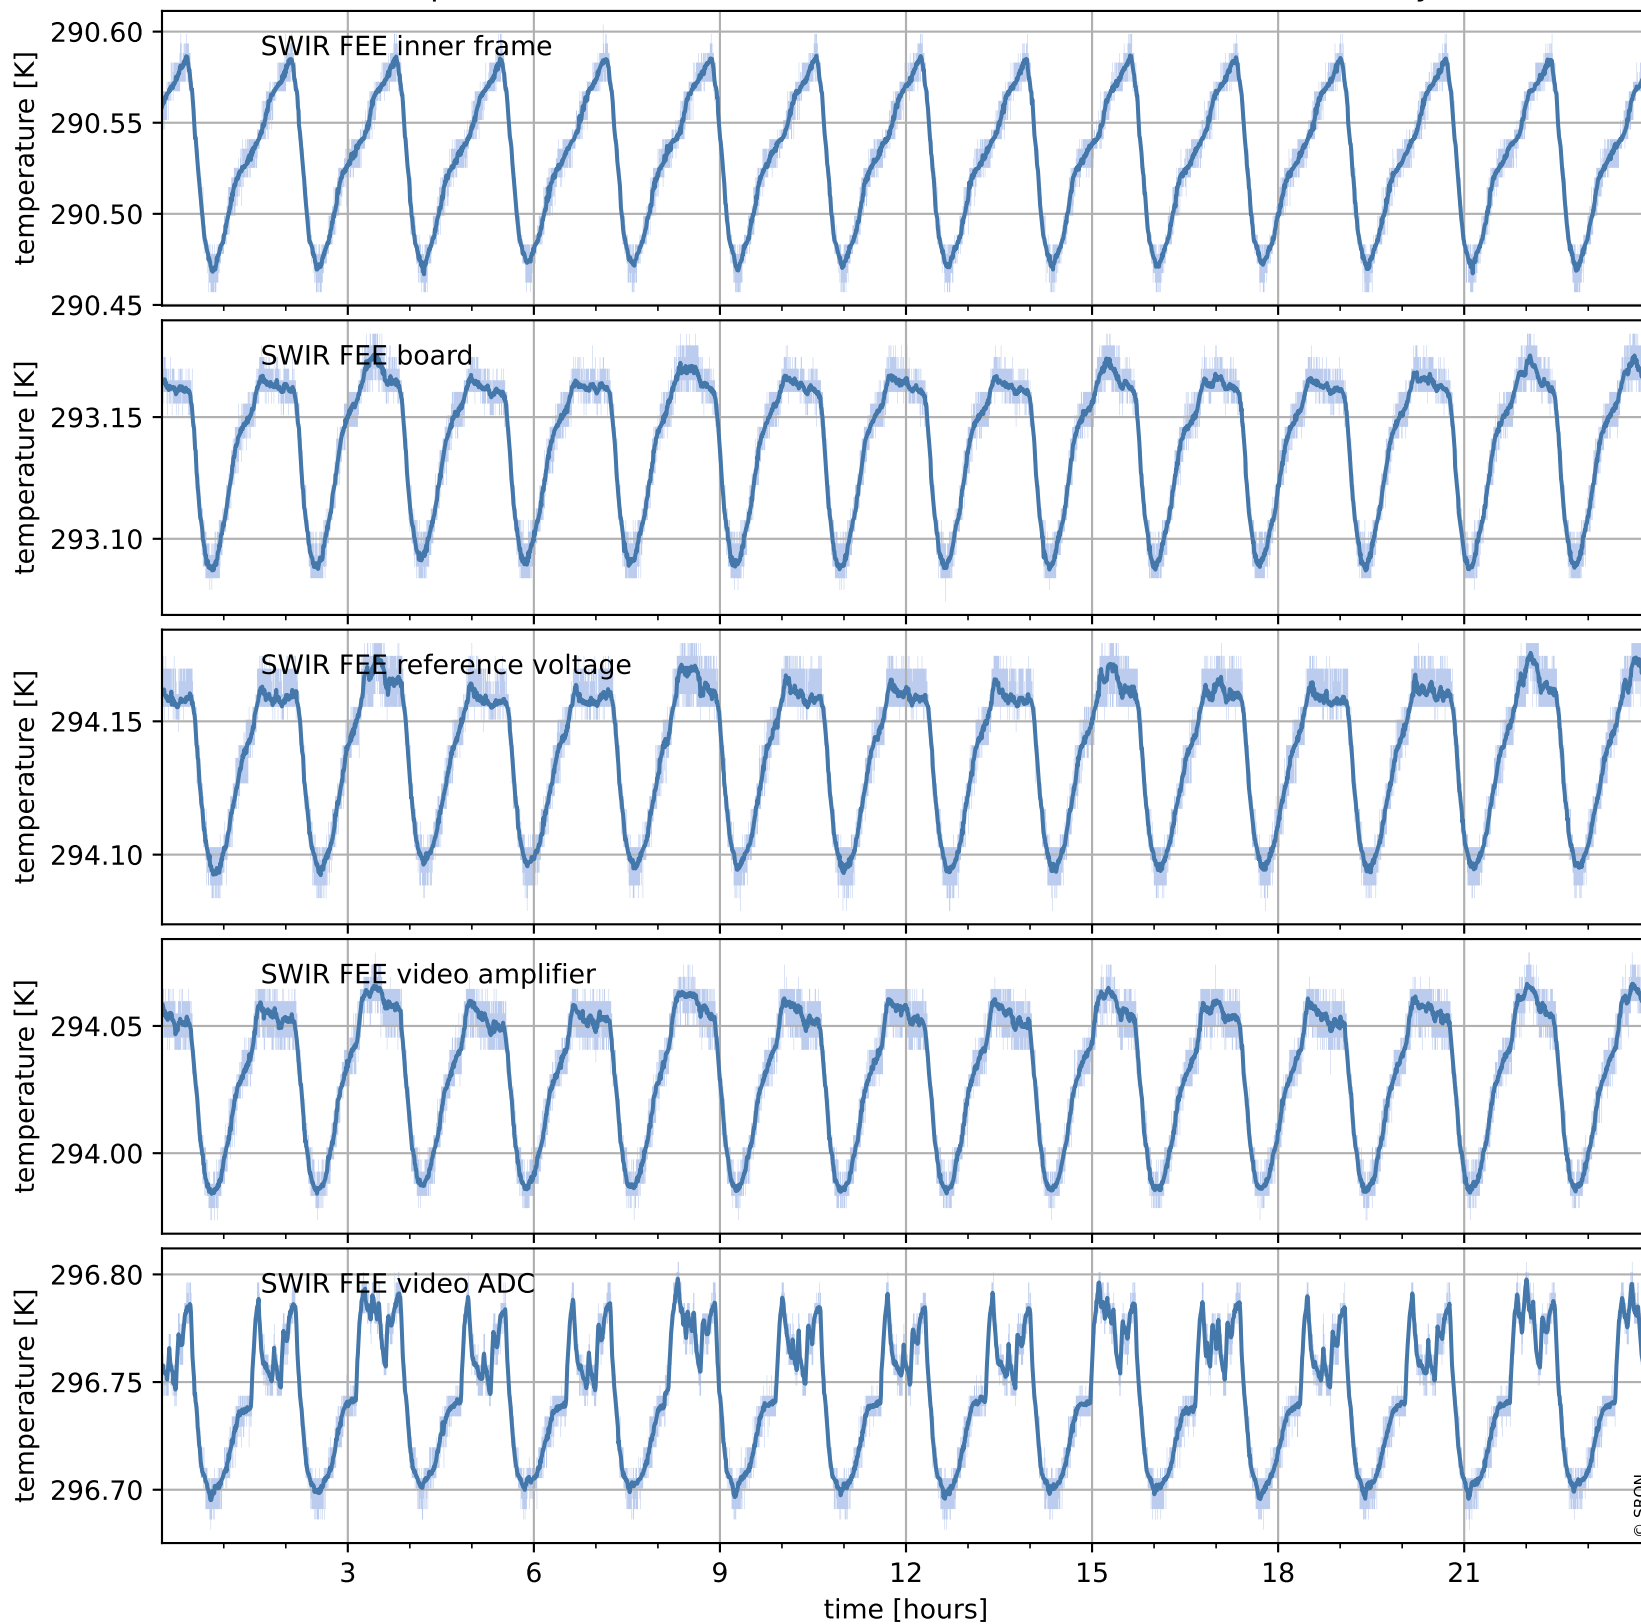

Tropomi SWIR housekeeping data

orbits : [18339, 18353]
coverage : 2021-04-28 / 2021-04-29
created : 2023-08-21T09:12:11

Temperature of sensors at the SWIR front-end electronics (one day)