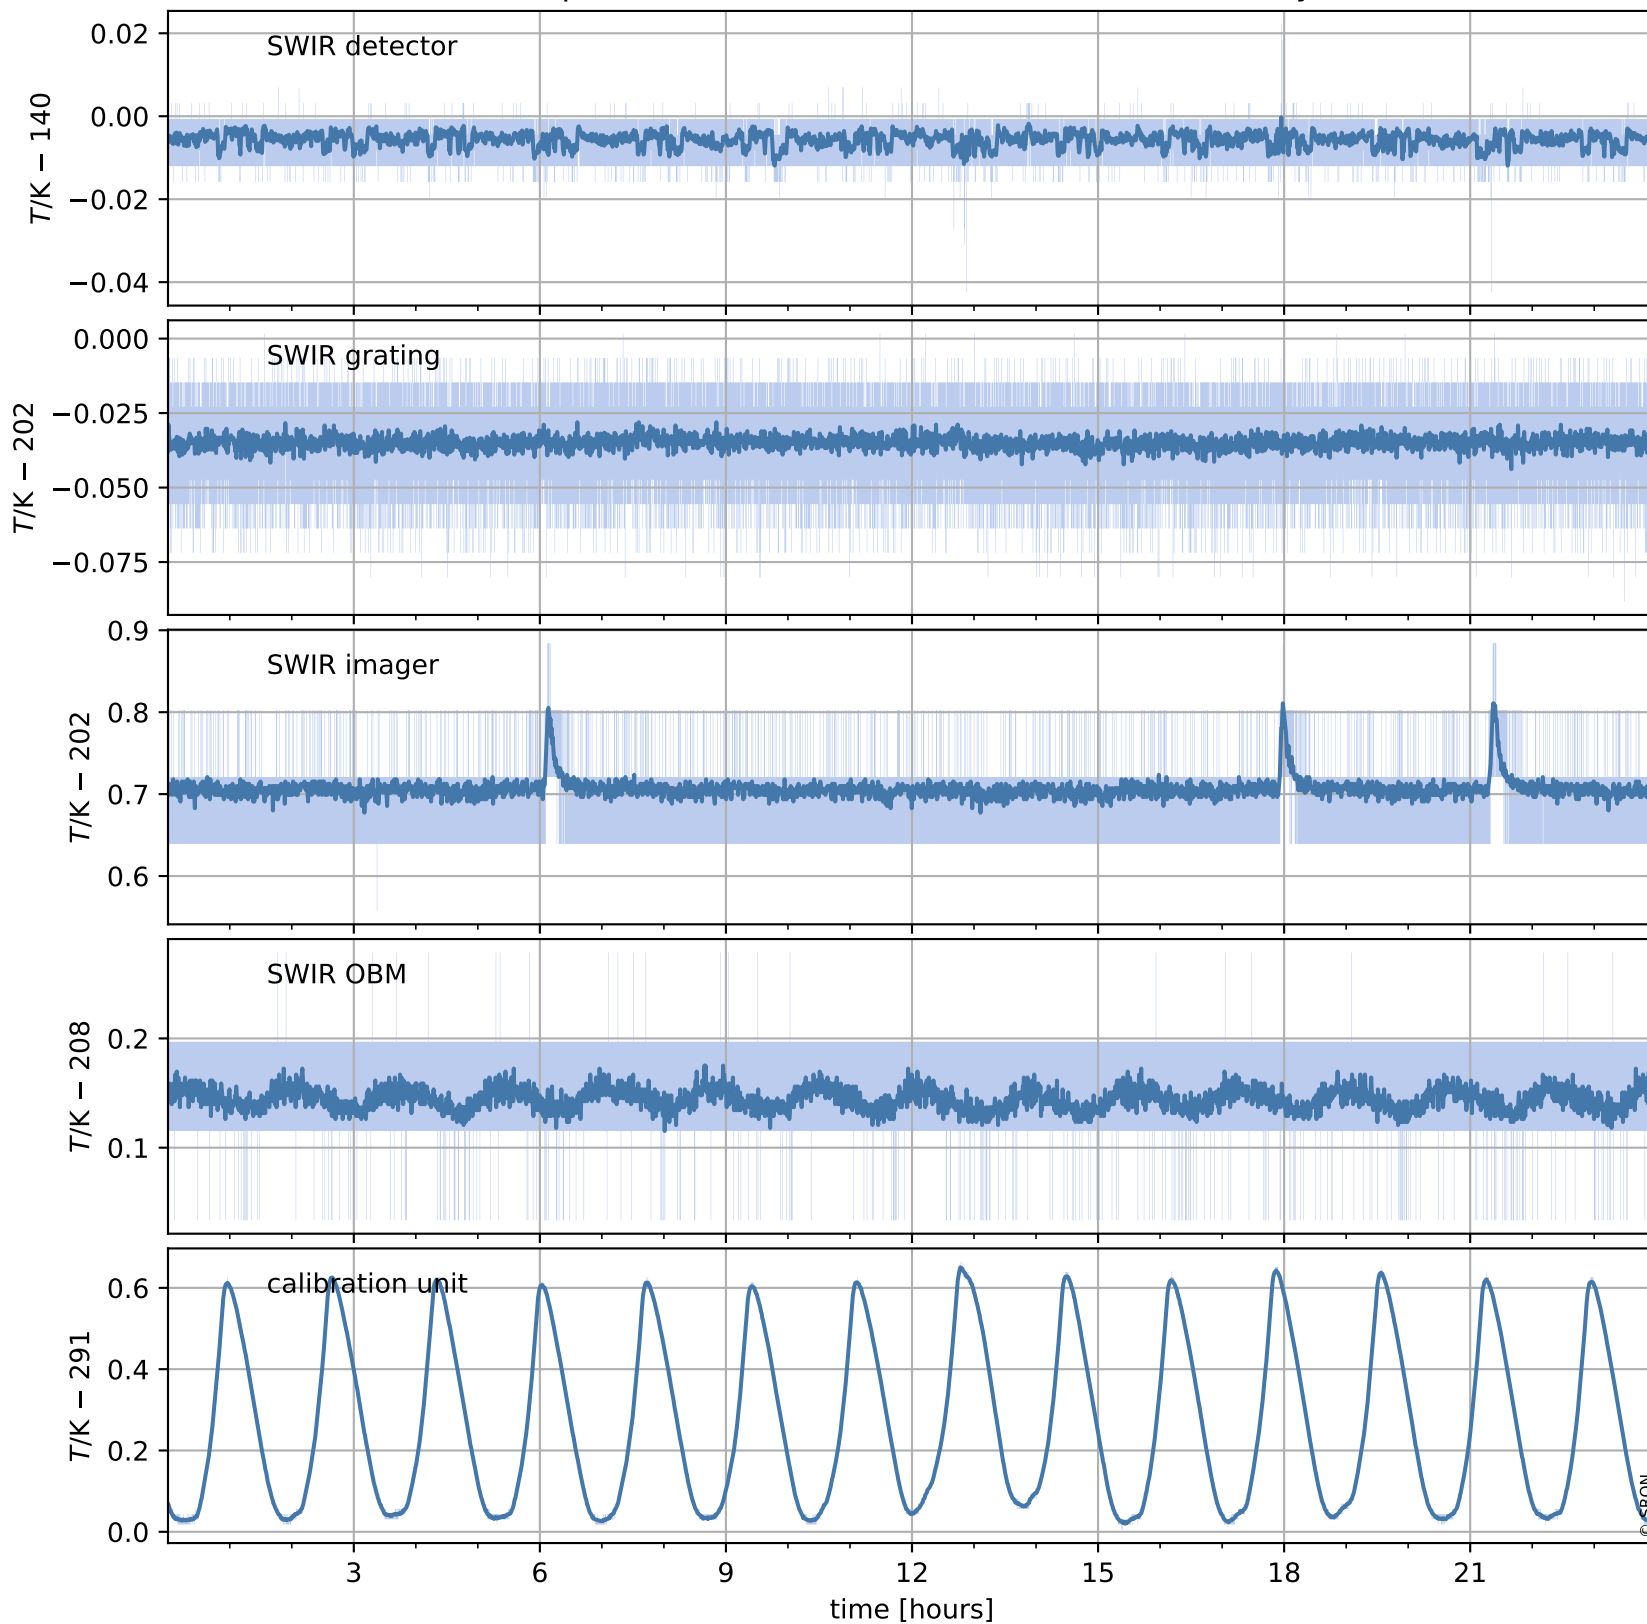

Tropomi SWIR housekeeping data

orbits : [18368, 18381]
coverage : 2021-04-30 / 2021-05-01
created : 2023-08-21T09:12:15

Temperature of sensors relevant for SWIR (one day)

Tropomi SWIR housekeeping data

orbits : [17897, 18381]
coverage : 2021-03-27 / 2021-05-01
created : 2023-08-21T09:12:15

Temperature of sensors relevant for SWIR (last month)

Tropomi SWIR housekeeping data

orbits : [18368, 18381]
coverage : 2021-04-30 / 2021-05-01
created : 2023-08-21T09:12:15

Current and duty cycle of 3 heaters relevant for SWIR (one day)

Tropomi SWIR housekeeping data

orbits : [17897, 18381]
coverage : 2021-03-27 / 2021-05-01
created : 2023-08-21T09:12:16

Current and duty cycle of 3 heaters relevant for SWIR (last month)

Tropomi SWIR housekeeping data