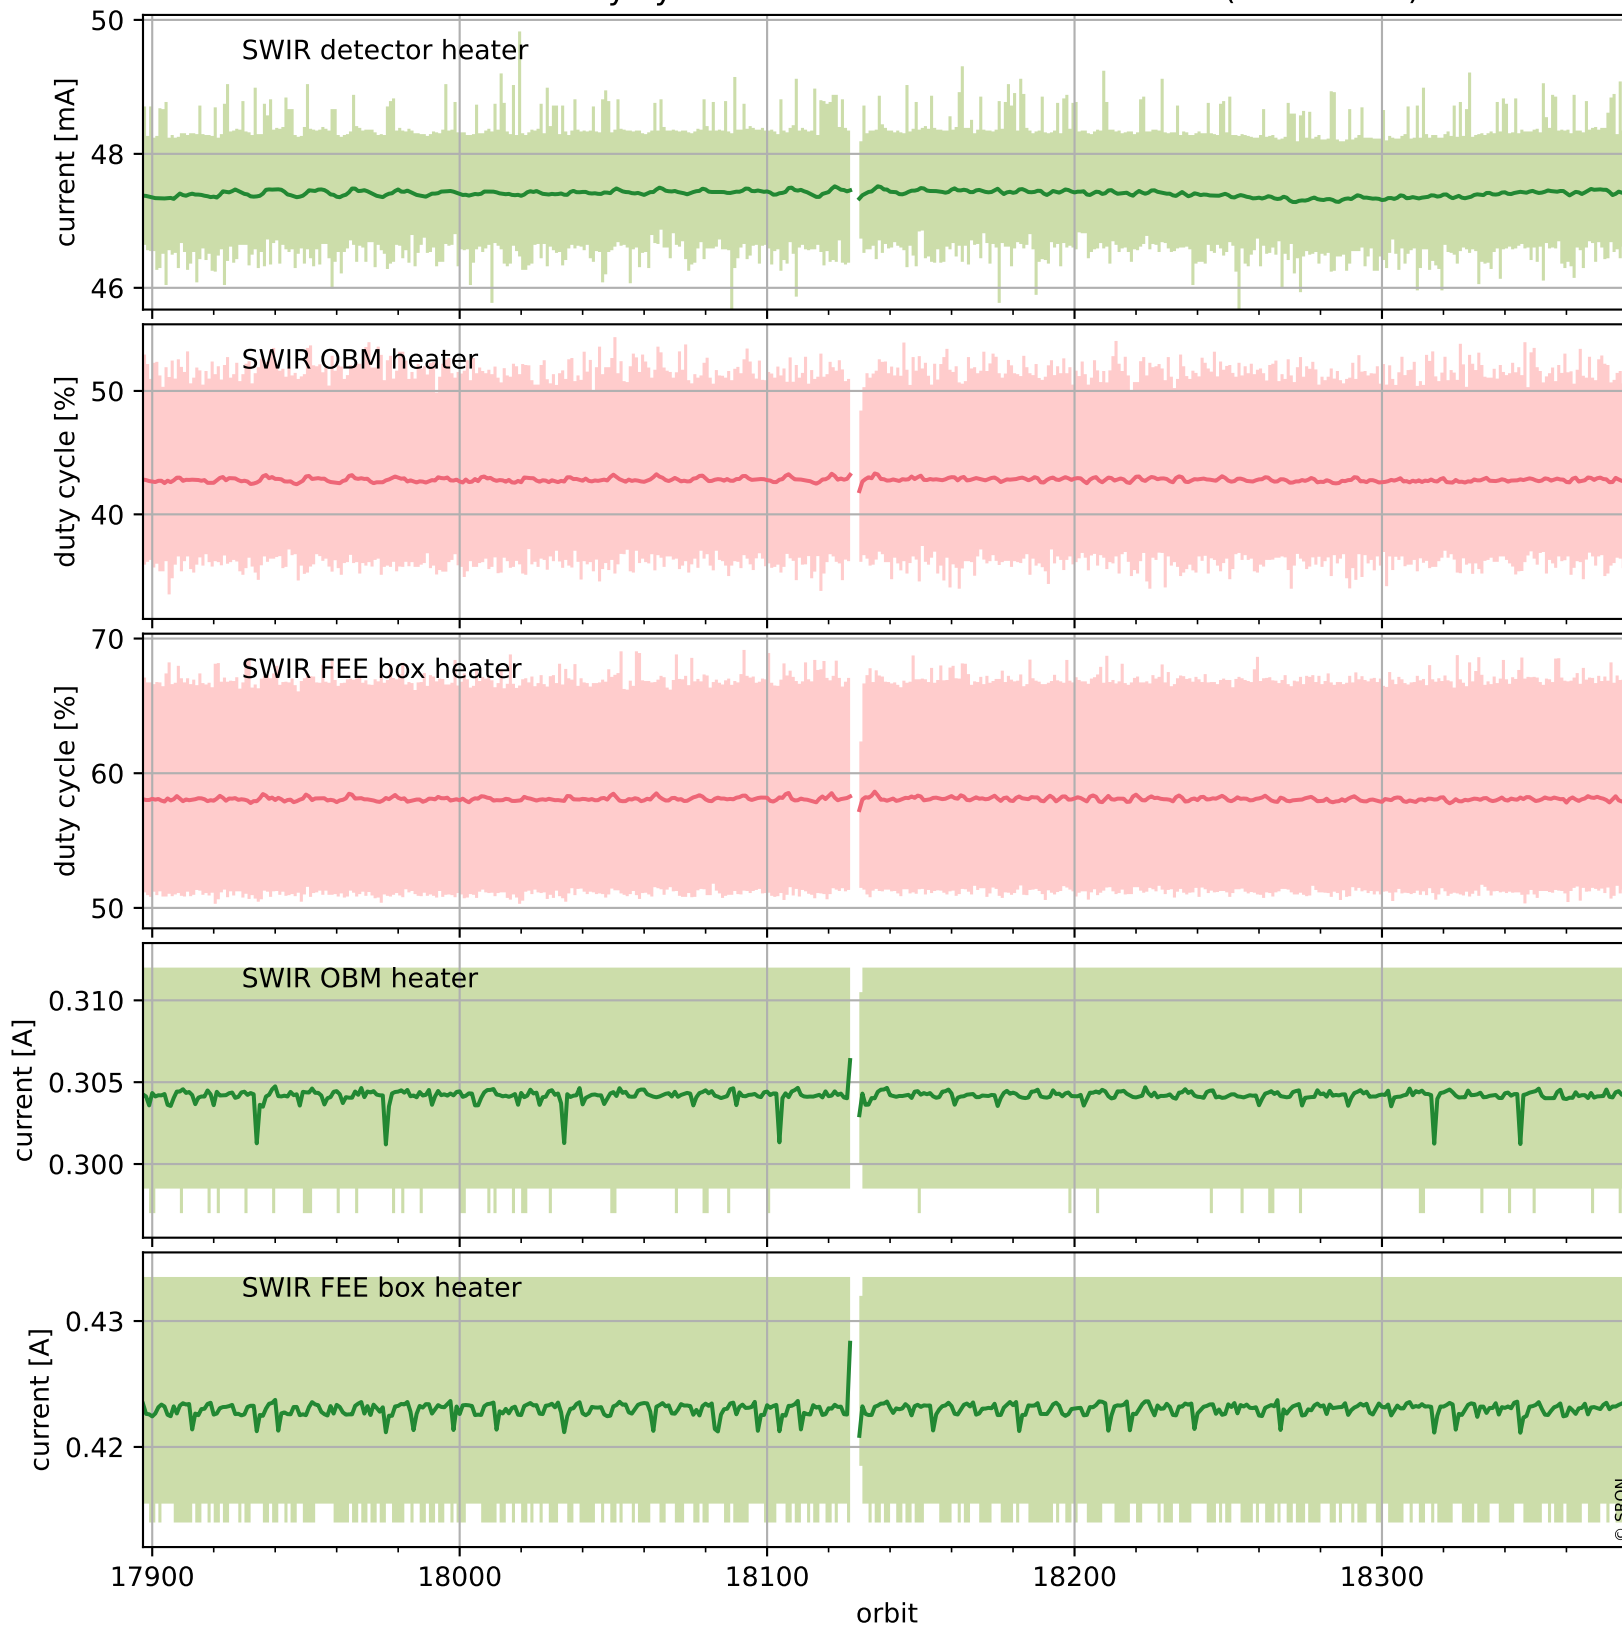

Tropomi SWIR housekeeping data

orbits : [18368, 18381]
coverage : 2021-04-30 / 2021-05-01
created : 2023-08-21T09:12:15

Temperature of sensors relevant for SWIR (one day)

Tropomi SWIR housekeeping data

orbits : [17897, 18381]
coverage : 2021-03-27 / 2021-05-01
created : 2023-08-21T09:12:15

Temperature of sensors relevant for SWIR (last month)

Tropomi SWIR housekeeping data

orbits : [18368, 18381]
coverage : 2021-04-30 / 2021-05-01
created : 2023-08-21T09:12:15

Current and duty cycle of 3 heaters relevant for SWIR (one day)

Tropomi SWIR housekeeping data

orbits : [17897, 18381]
coverage : 2021-03-27 / 2021-05-01
created : 2023-08-21T09:12:16

Current and duty cycle of 3 heaters relevant for SWIR (last month)

Tropomi SWIR housekeeping data

orbits : [18368, 18381]
coverage : 2021-04-30 / 2021-05-01
created : 2023-08-21T09:12:16

Temperature of sensors at the SWIR front-end electronics (one day)

Tropomi SWIR housekeeping data

orbits : [17897, 18381]
coverage : 2021-03-27 / 2021-05-01
created : 2023-08-21T09:12:16