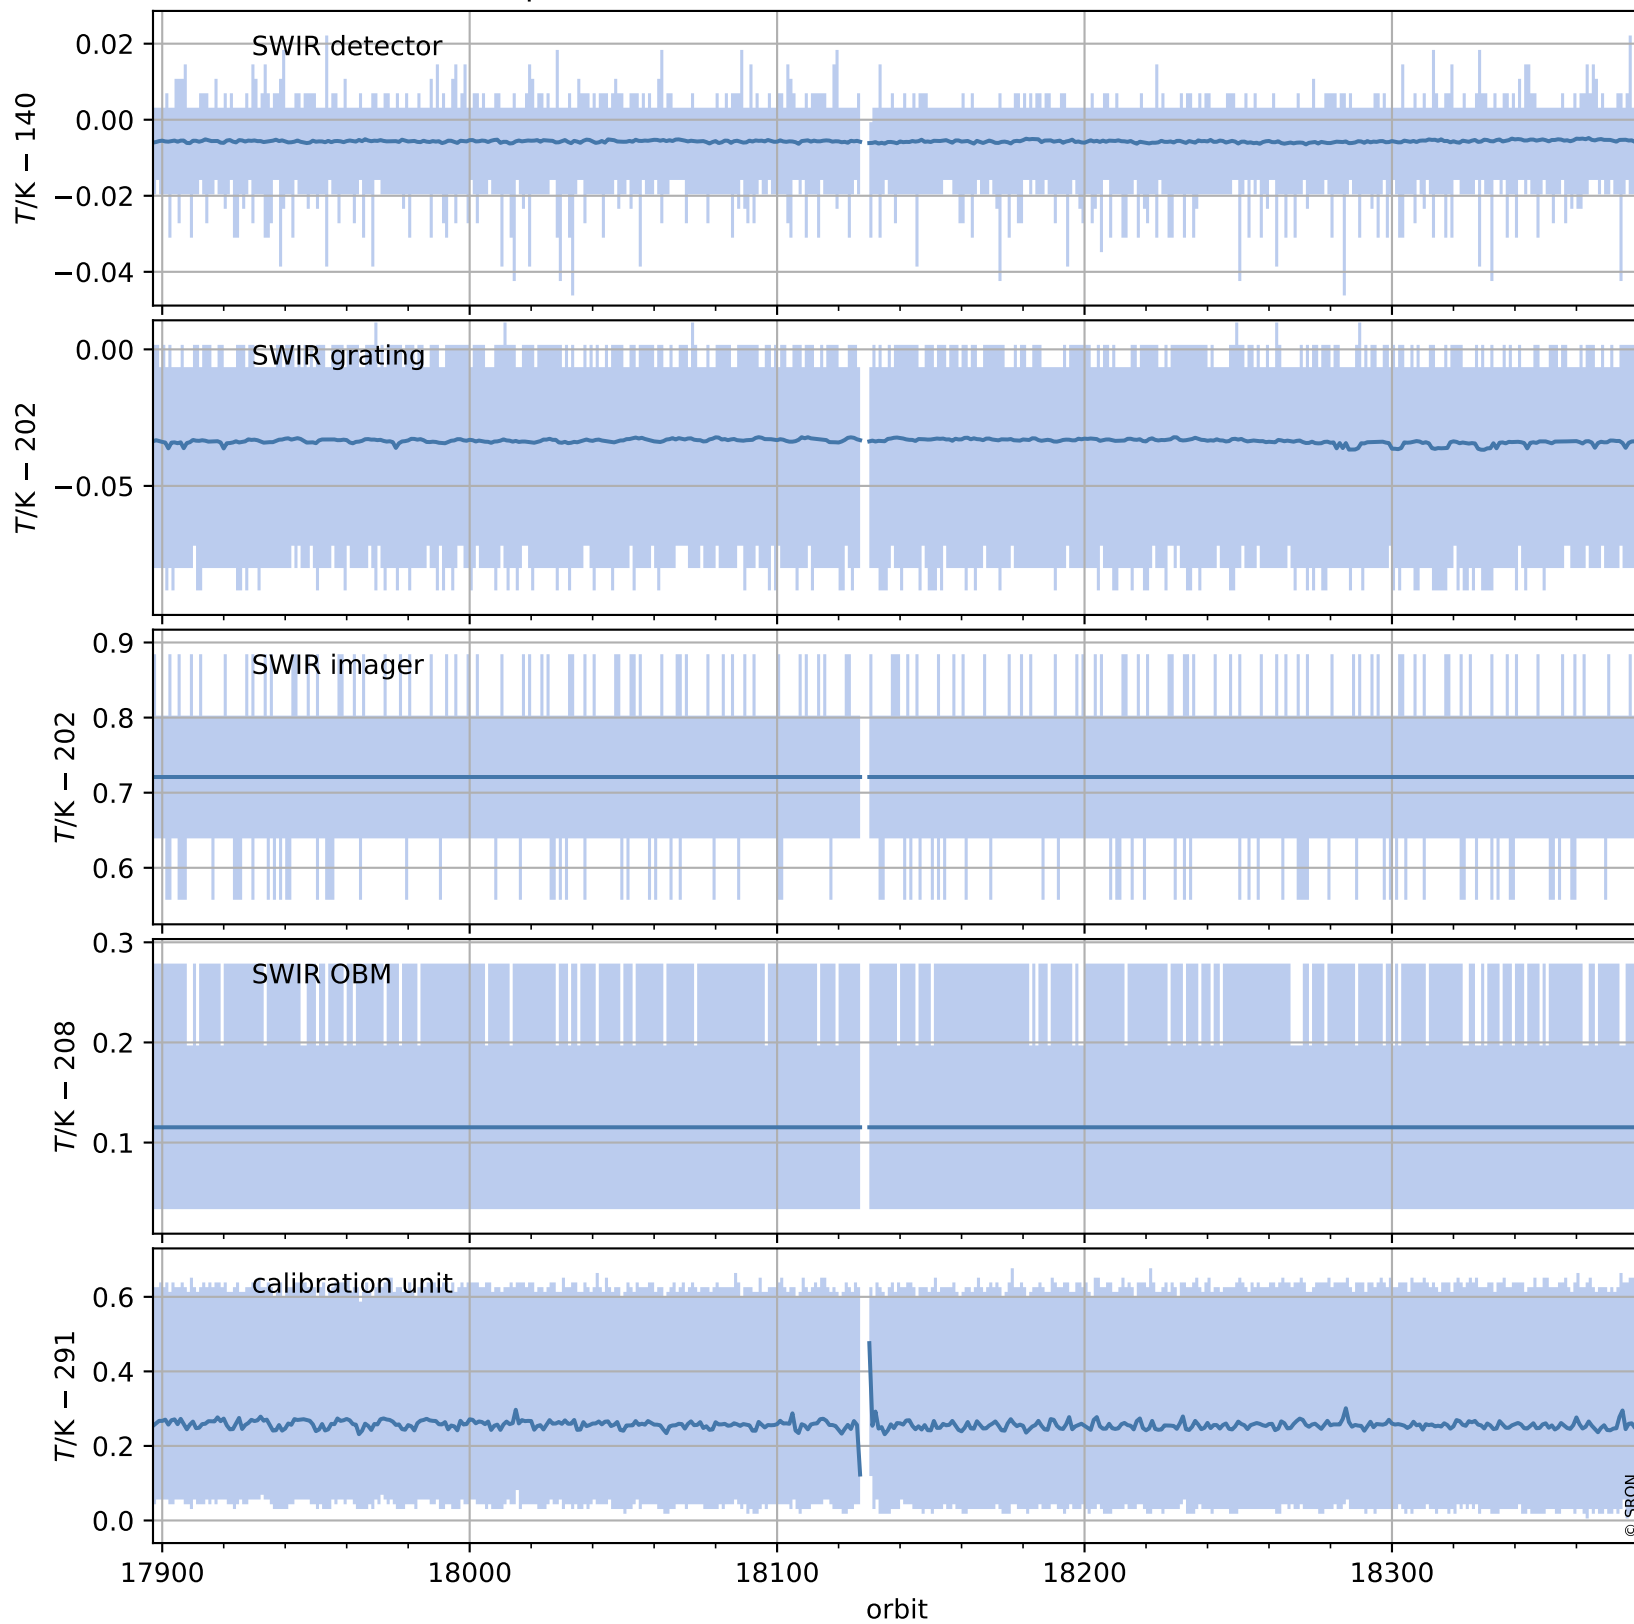

Tropomi SWIR housekeeping data

orbits : [18368, 18381]
coverage : 2021-04-30 / 2021-05-01
created : 2023-08-21T09:12:15

Temperature of sensors relevant for SWIR (one day)

Tropomi SWIR housekeeping data

orbits : [17897, 18381]
coverage : 2021-03-27 / 2021-05-01
created : 2023-08-21T09:12:15

Temperature of sensors relevant for SWIR (last month)

Tropomi SWIR housekeeping data

orbits : [18368, 18381]
coverage : 2021-04-30 / 2021-05-01
created : 2023-08-21T09:12:15

Current and duty cycle of 3 heaters relevant for SWIR (one day)

Tropomi SWIR housekeeping data

orbits : [17897, 18381]
coverage : 2021-03-27 / 2021-05-01
created : 2023-08-21T09:12:16

Current and duty cycle of 3 heaters relevant for SWIR (last month)

Tropomi SWIR housekeeping data

orbits : [18368, 18381]
coverage : 2021-04-30 / 2021-05-01
created : 2023-08-21T09:12:16

Temperature of sensors at the SWIR front-end electronics (one day)

Tropomi SWIR housekeeping data

orbits : [17897, 18381]
coverage : 2021-03-27 / 2021-05-01
created : 2023-08-21T09:12:16