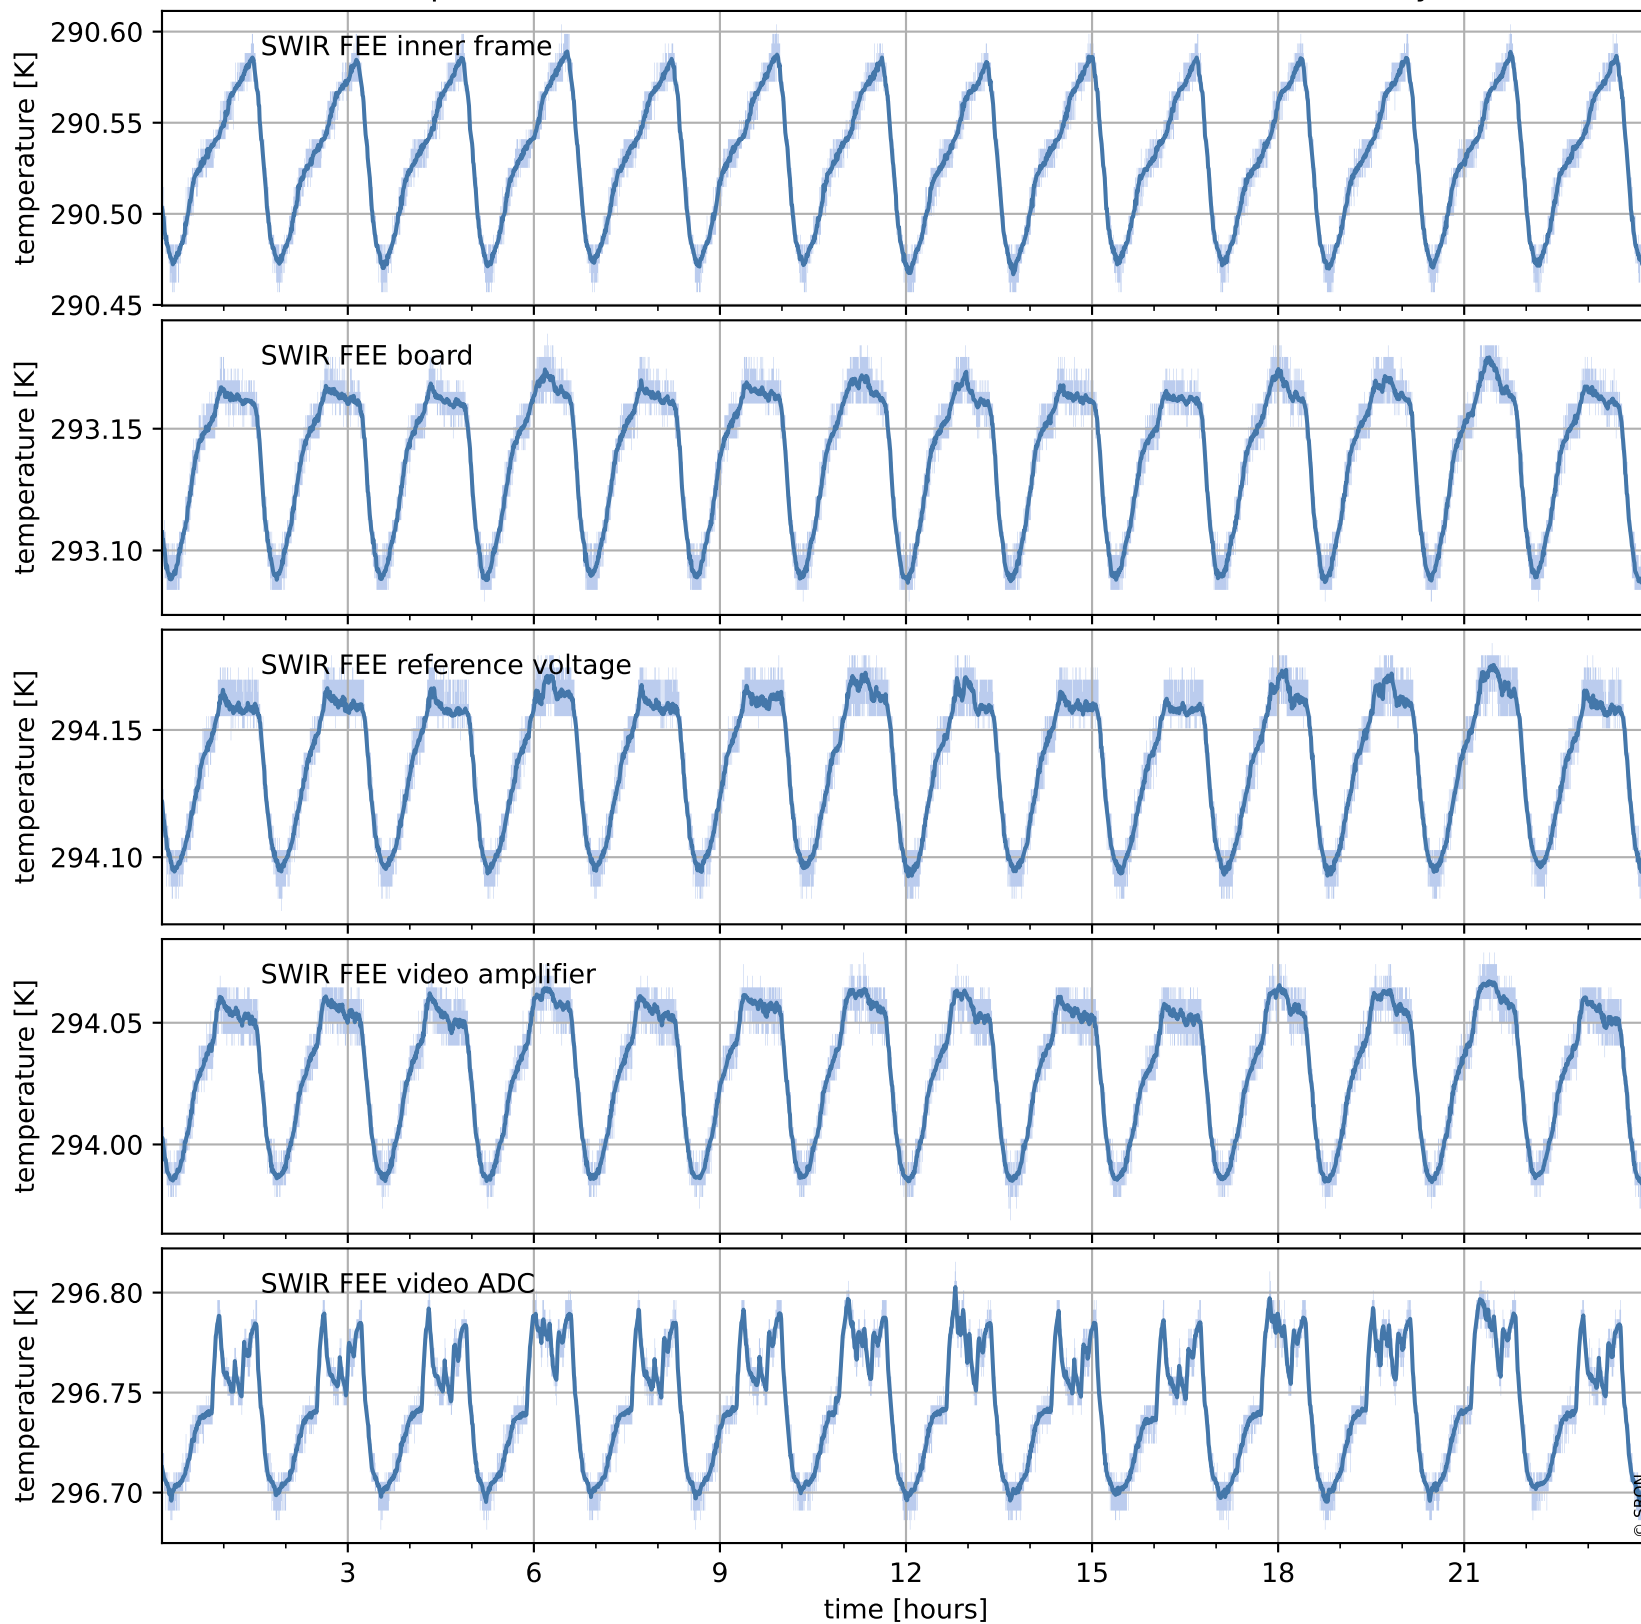

Tropomi SWIR housekeeping data

orbits : [18368, 18381]
coverage : 2021-04-30 / 2021-05-01
created : 2023-08-21T09:12:15

Temperature of sensors relevant for SWIR (one day)

Tropomi SWIR housekeeping data

orbits : [17897, 18381]
coverage : 2021-03-27 / 2021-05-01
created : 2023-08-21T09:12:15

Temperature of sensors relevant for SWIR (last month)

Tropomi SWIR housekeeping data

orbits : [18368, 18381]
coverage : 2021-04-30 / 2021-05-01
created : 2023-08-21T09:12:15

Current and duty cycle of 3 heaters relevant for SWIR (one day)

Tropomi SWIR housekeeping data

orbits : [17897, 18381]
coverage : 2021-03-27 / 2021-05-01
created : 2023-08-21T09:12:16

Current and duty cycle of 3 heaters relevant for SWIR (last month)

Tropomi SWIR housekeeping data

orbits : [18368, 18381]
coverage : 2021-04-30 / 2021-05-01
created : 2023-08-21T09:12:16

Temperature of sensors at the SWIR front-end electronics (one day)

Tropomi SWIR housekeeping data

orbits : [17897, 18381]
coverage : 2021-03-27 / 2021-05-01
created : 2023-08-21T09:12:16