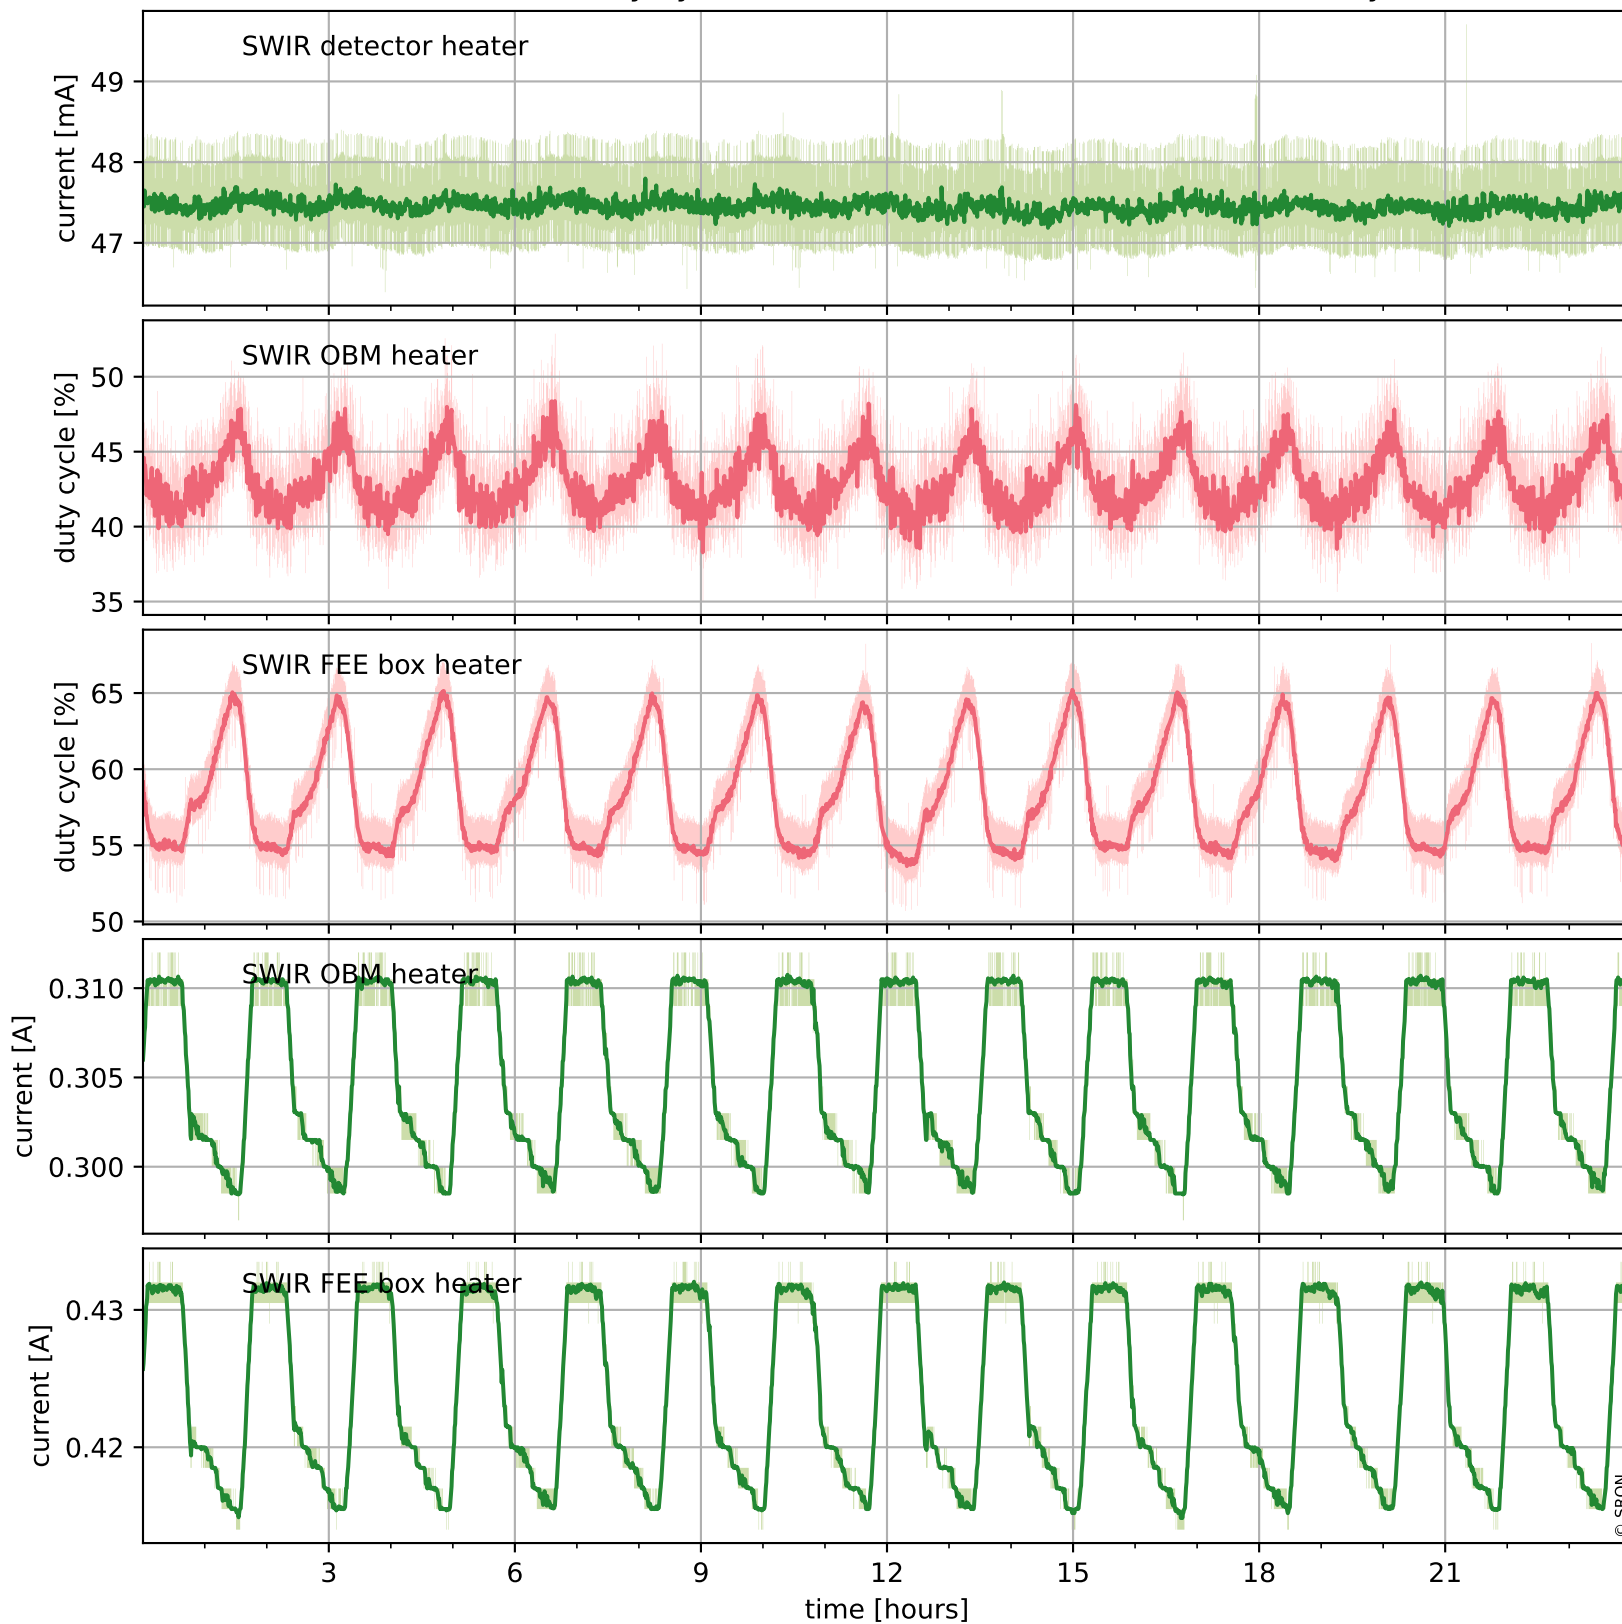

Tropomi SWIR housekeeping data

orbits : [18368, 18381]
coverage : 2021-04-30 / 2021-05-01
created : 2023-08-21T09:12:15

Temperature of sensors relevant for SWIR (one day)

Tropomi SWIR housekeeping data

orbits : [17897, 18381]
coverage : 2021-03-27 / 2021-05-01
created : 2023-08-21T09:12:15

Temperature of sensors relevant for SWIR (last month)

Tropomi SWIR housekeeping data

orbits : [18368, 18381]
coverage : 2021-04-30 / 2021-05-01
created : 2023-08-21T09:12:15

Current and duty cycle of 3 heaters relevant for SWIR (one day)

Tropomi SWIR housekeeping data

orbits : [17897, 18381]
coverage : 2021-03-27 / 2021-05-01
created : 2023-08-21T09:12:16

Current and duty cycle of 3 heaters relevant for SWIR (last month)

Tropomi SWIR housekeeping data

orbits : [18368, 18381]
coverage : 2021-04-30 / 2021-05-01
created : 2023-08-21T09:12:16

Temperature of sensors at the SWIR front-end electronics (one day)

Tropomi SWIR housekeeping data

orbits : [17897, 18381]
coverage : 2021-03-27 / 2021-05-01
created : 2023-08-21T09:12:16