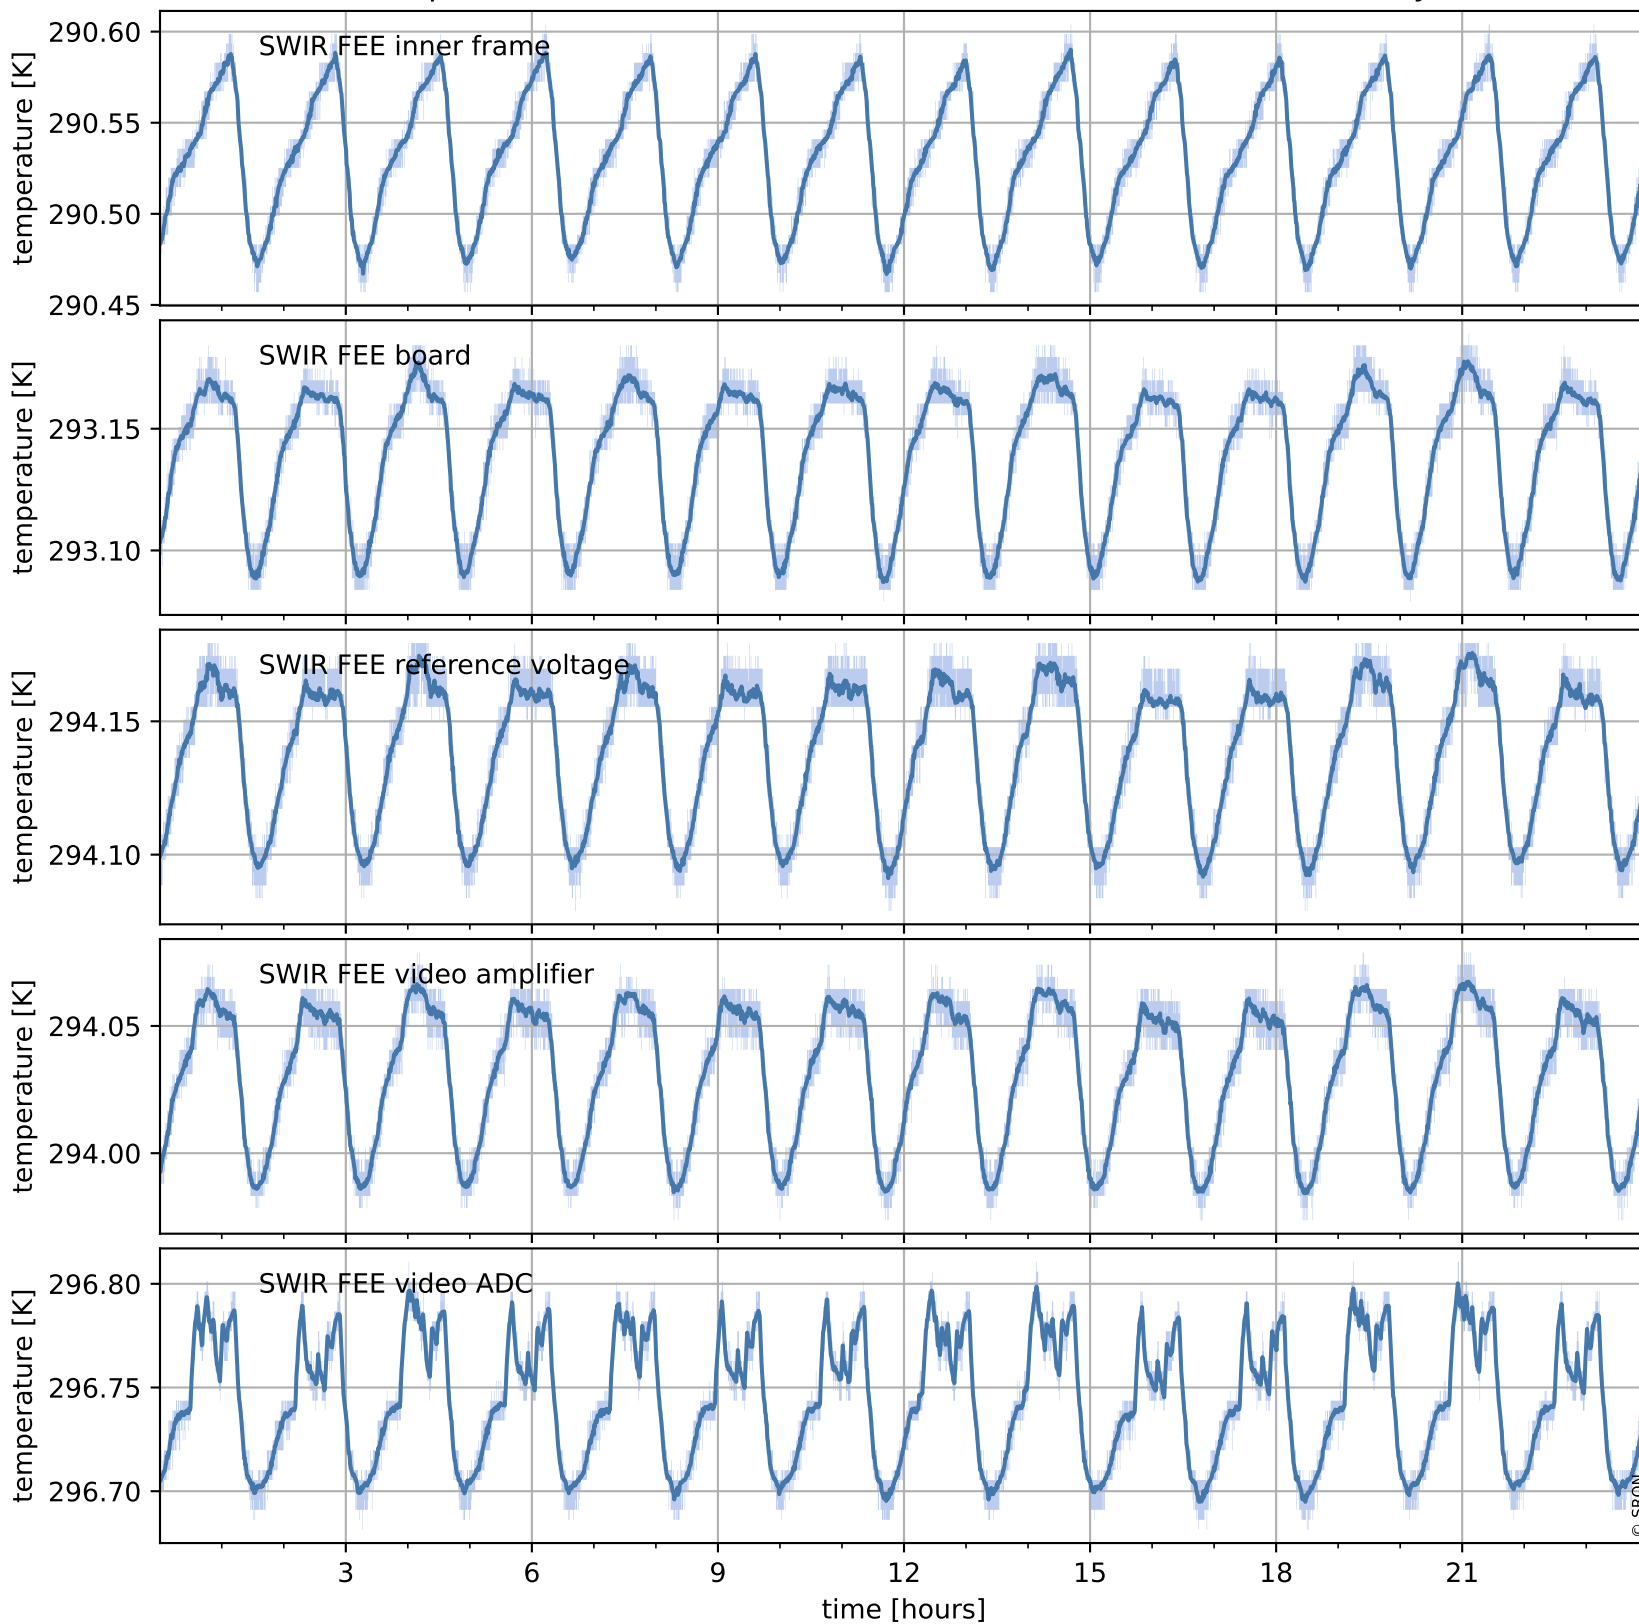

Tropomi SWIR housekeeping data

orbits : [18382, 18395]
coverage : 2021-05-01 / 2021-05-02
created : 2023-08-21T09:12:17

Temperature of sensors relevant for SWIR (one day)

Tropomi SWIR housekeeping data

orbits : [17911, 18395]
coverage : 2021-03-28 / 2021-05-02
created : 2023-08-21T09:12:17

Temperature of sensors relevant for SWIR (last month)

Tropomi SWIR housekeeping data

orbits : [18382, 18395]
coverage : 2021-05-01 / 2021-05-02
created : 2023-08-21T09:12:18

Current and duty cycle of 3 heaters relevant for SWIR (one day)

Tropomi SWIR housekeeping data

orbits : [17911, 18395]
coverage : 2021-03-28 / 2021-05-02
created : 2023-08-21T09:12:18

Current and duty cycle of 3 heaters relevant for SWIR (last month)

Tropomi SWIR housekeeping data

orbits : [18382, 18395]
coverage : 2021-05-01 / 2021-05-02
created : 2023-08-21T09:12:18

Temperature of sensors at the SWIR front-end electronics (one day)

Tropomi SWIR housekeeping data

orbits : [17911, 18395]
coverage : 2021-03-28 / 2021-05-02
created : 2023-08-21T09:12:19