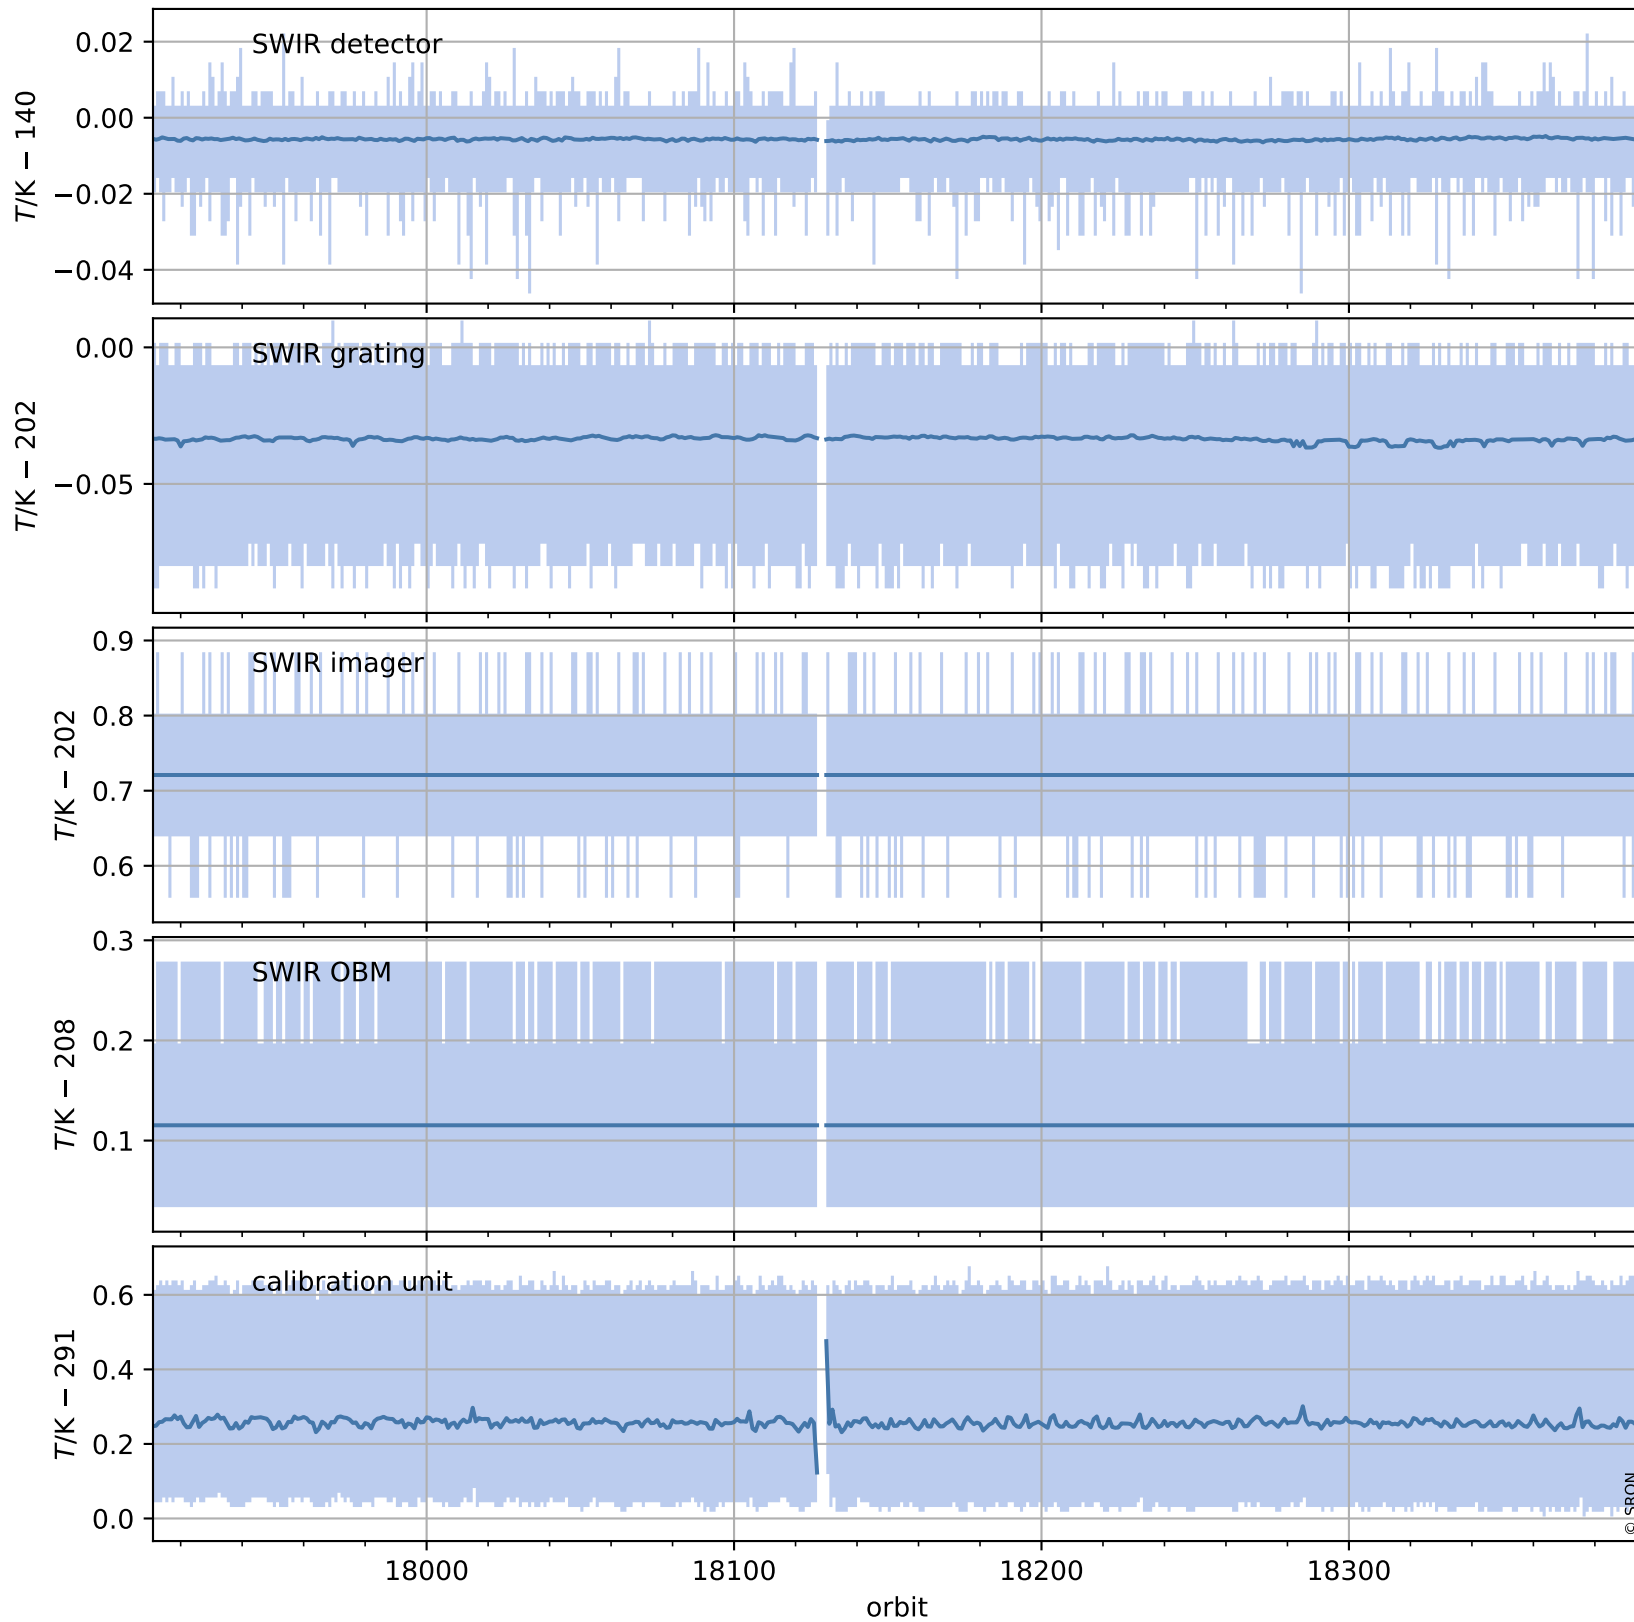

Tropomi SWIR housekeeping data

orbits : [18382, 18395]
coverage : 2021-05-01 / 2021-05-02
created : 2023-08-21T09:12:17

Temperature of sensors relevant for SWIR (one day)

Tropomi SWIR housekeeping data

orbits : [17911, 18395]
coverage : 2021-03-28 / 2021-05-02
created : 2023-08-21T09:12:17

Temperature of sensors relevant for SWIR (last month)

Tropomi SWIR housekeeping data

orbits : [18382, 18395]
coverage : 2021-05-01 / 2021-05-02
created : 2023-08-21T09:12:18

Current and duty cycle of 3 heaters relevant for SWIR (one day)

Tropomi SWIR housekeeping data

orbits : [17911, 18395]
coverage : 2021-03-28 / 2021-05-02
created : 2023-08-21T09:12:18

Current and duty cycle of 3 heaters relevant for SWIR (last month)

Tropomi SWIR housekeeping data

orbits : [18382, 18395]
coverage : 2021-05-01 / 2021-05-02
created : 2023-08-21T09:12:18

Temperature of sensors at the SWIR front-end electronics (one day)

Tropomi SWIR housekeeping data

orbits : [17911, 18395]
coverage : 2021-03-28 / 2021-05-02
created : 2023-08-21T09:12:19