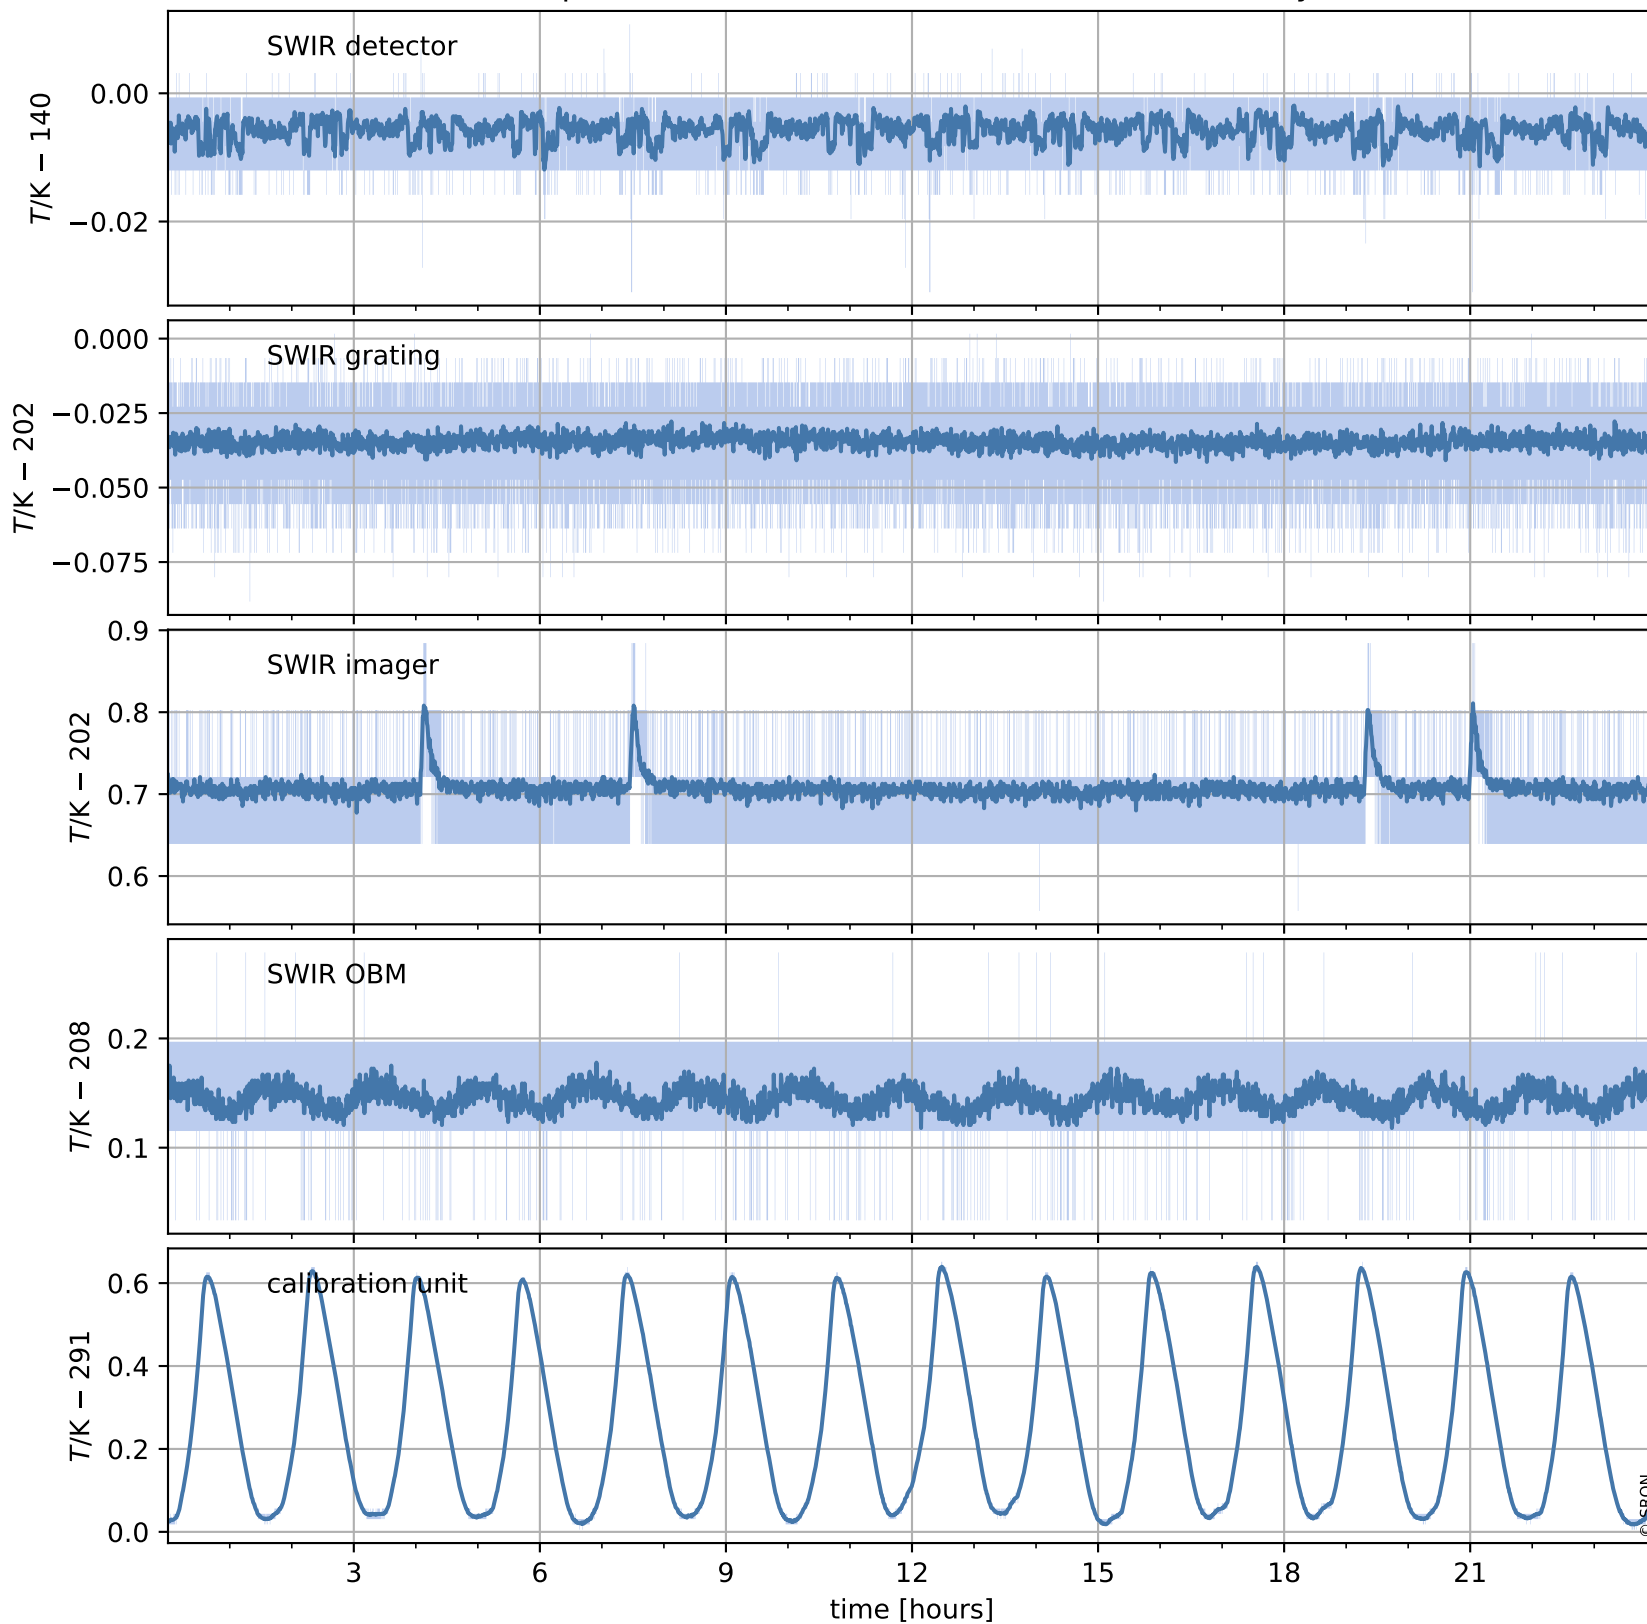

Tropomi SWIR housekeeping data

orbits : [18382, 18395]
coverage : 2021-05-01 / 2021-05-02
created : 2023-08-21T09:12:17

Temperature of sensors relevant for SWIR (one day)

Tropomi SWIR housekeeping data

orbits : [17911, 18395]
coverage : 2021-03-28 / 2021-05-02
created : 2023-08-21T09:12:17

Temperature of sensors relevant for SWIR (last month)

Tropomi SWIR housekeeping data

orbits : [18382, 18395]
coverage : 2021-05-01 / 2021-05-02
created : 2023-08-21T09:12:18

Current and duty cycle of 3 heaters relevant for SWIR (one day)

Tropomi SWIR housekeeping data

orbits : [17911, 18395]
coverage : 2021-03-28 / 2021-05-02
created : 2023-08-21T09:12:18

Current and duty cycle of 3 heaters relevant for SWIR (last month)

Tropomi SWIR housekeeping data