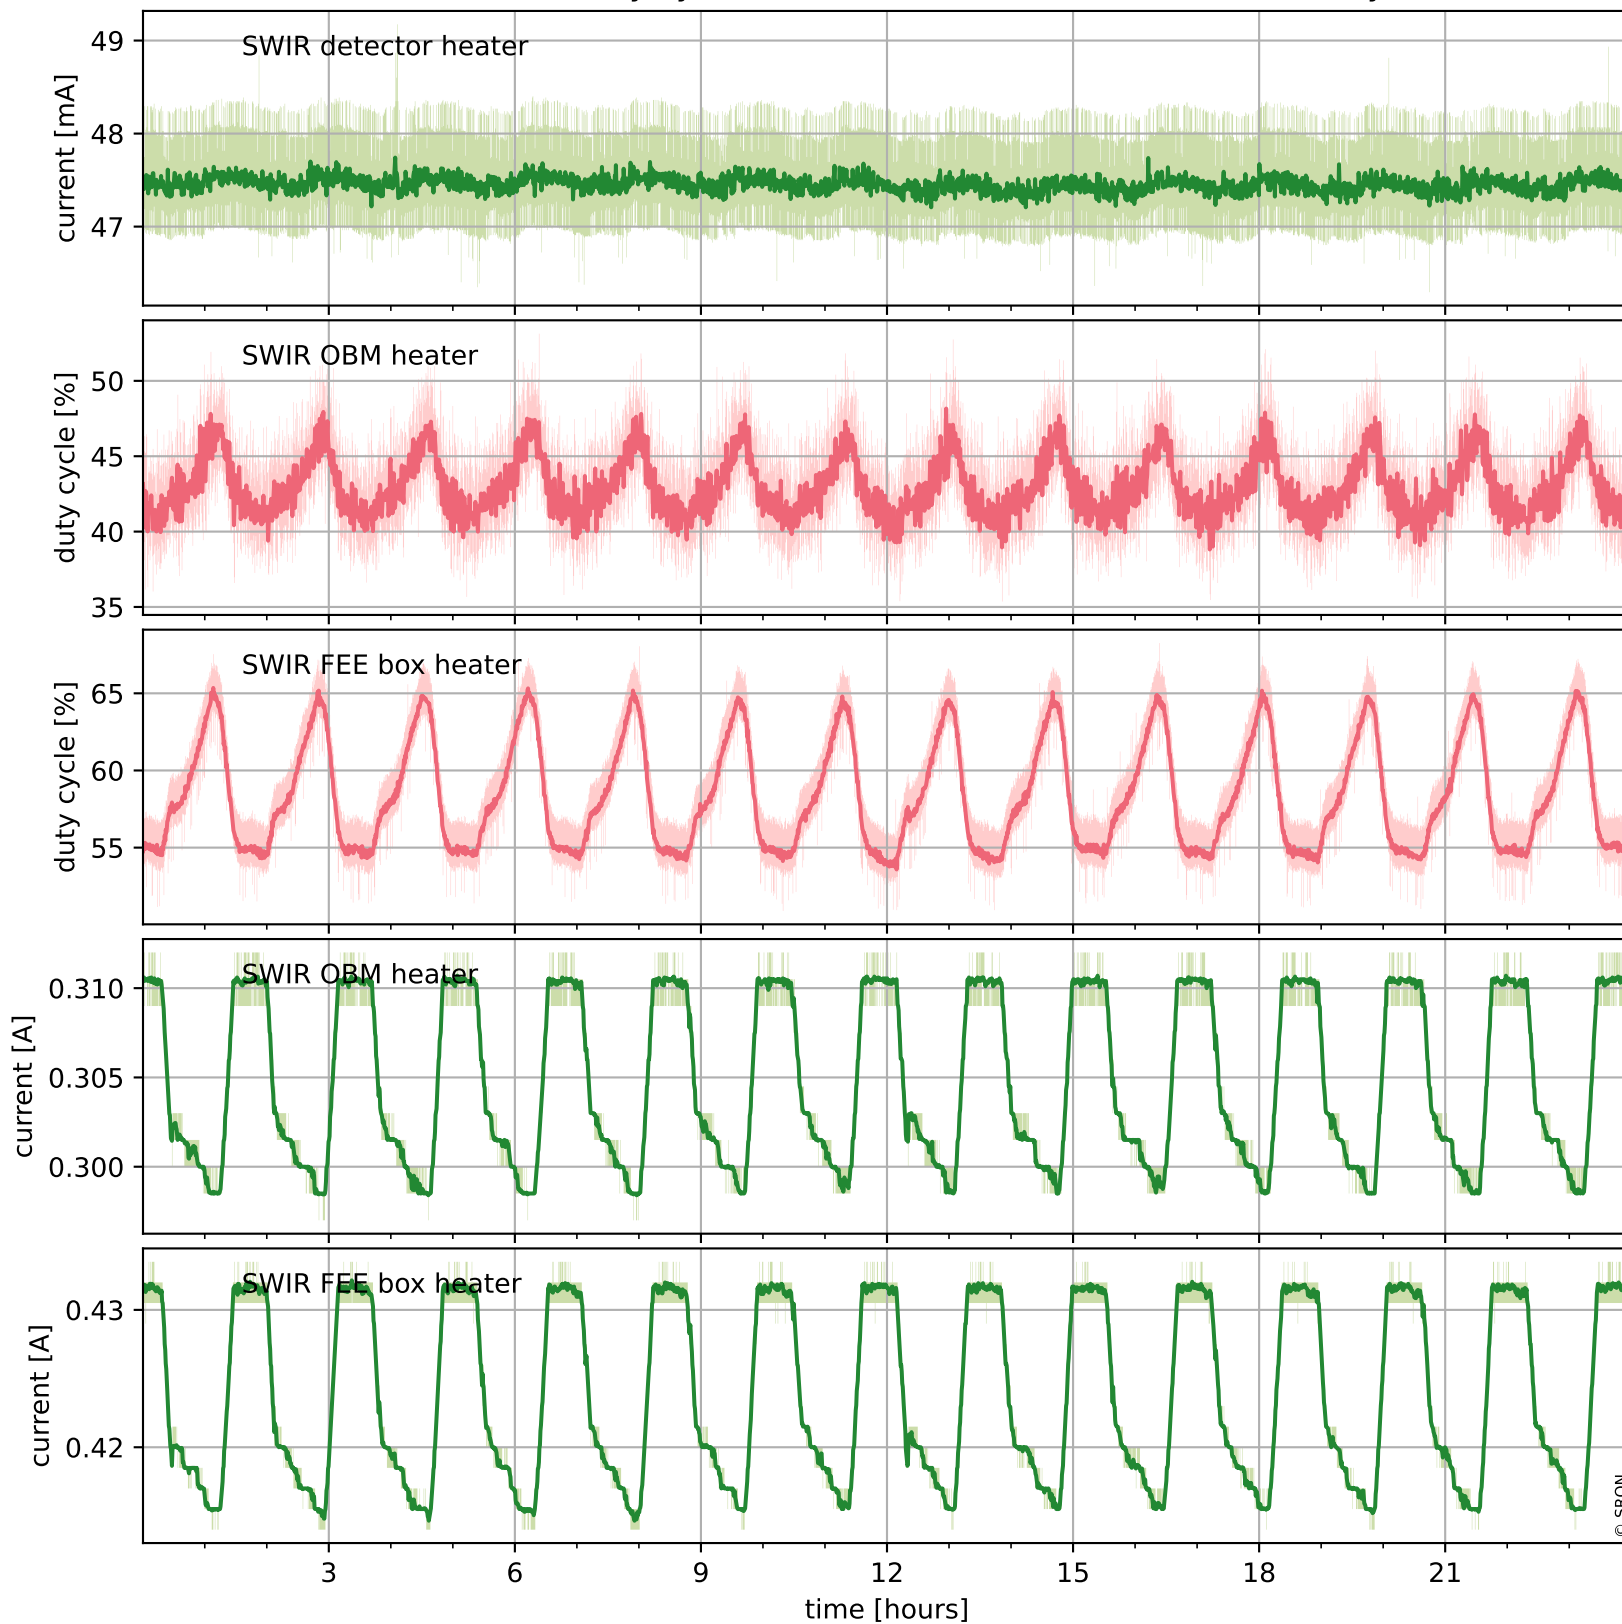

Tropomi SWIR housekeeping data

orbits : [18382, 18395]
coverage : 2021-05-01 / 2021-05-02
created : 2023-08-21T09:12:17

Temperature of sensors relevant for SWIR (one day)

Tropomi SWIR housekeeping data

orbits : [17911, 18395]
coverage : 2021-03-28 / 2021-05-02
created : 2023-08-21T09:12:17

Temperature of sensors relevant for SWIR (last month)

Tropomi SWIR housekeeping data

orbits : [18382, 18395]
coverage : 2021-05-01 / 2021-05-02
created : 2023-08-21T09:12:18

Current and duty cycle of 3 heaters relevant for SWIR (one day)

Tropomi SWIR housekeeping data

orbits : [17911, 18395]
coverage : 2021-03-28 / 2021-05-02
created : 2023-08-21T09:12:18

Current and duty cycle of 3 heaters relevant for SWIR (last month)

Tropomi SWIR housekeeping data

orbits : [18382, 18395]
coverage : 2021-05-01 / 2021-05-02
created : 2023-08-21T09:12:18

Temperature of sensors at the SWIR front-end electronics (one day)

Tropomi SWIR housekeeping data

orbits : [17911, 18395]
coverage : 2021-03-28 / 2021-05-02
created : 2023-08-21T09:12:19