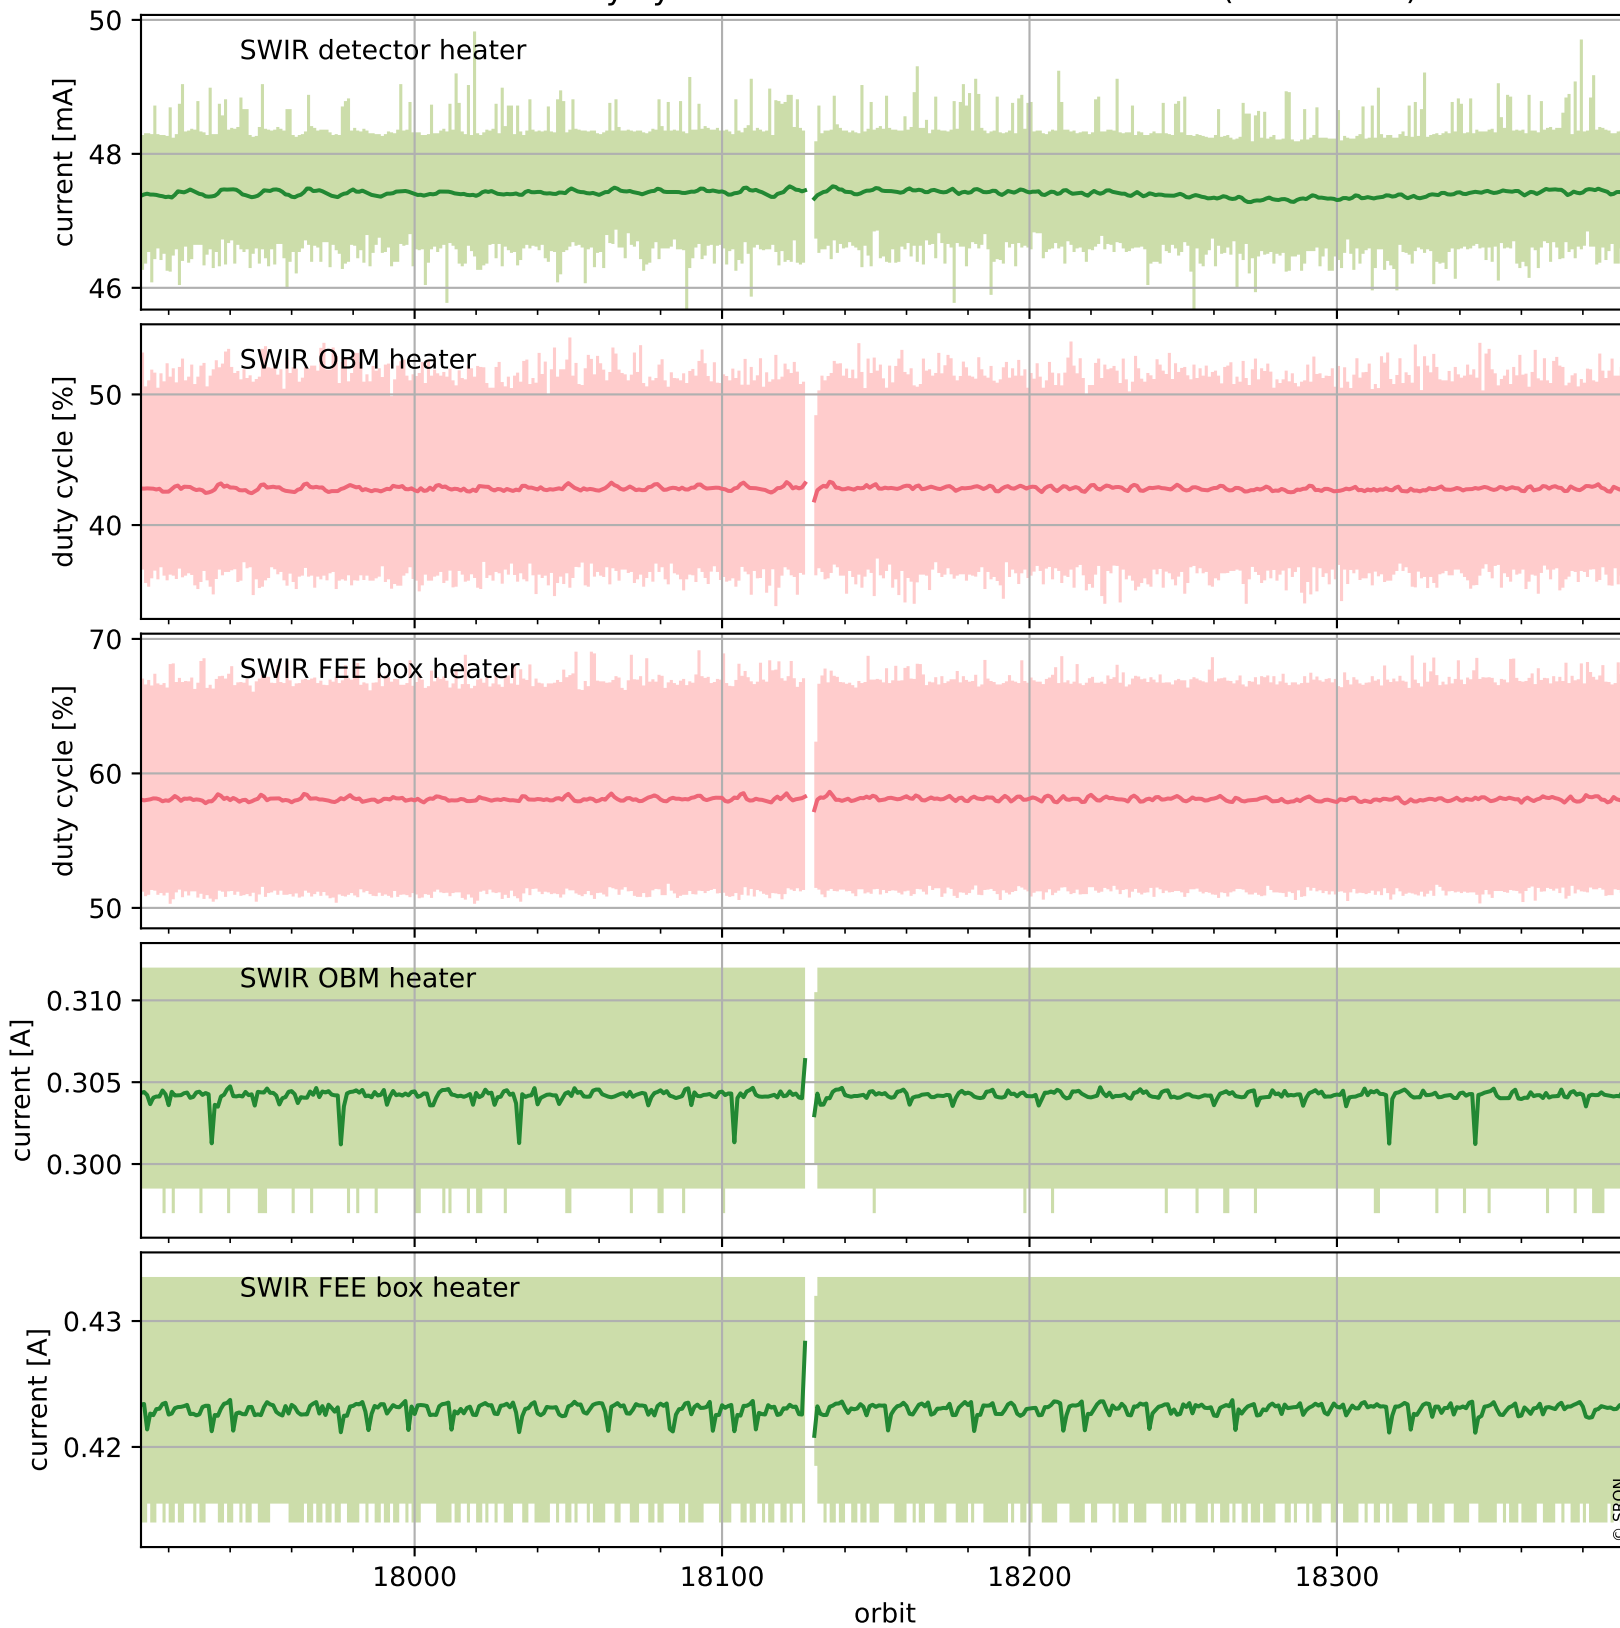

Tropomi SWIR housekeeping data

orbits : [18382, 18395]
coverage : 2021-05-01 / 2021-05-02
created : 2023-08-21T09:12:17

Temperature of sensors relevant for SWIR (one day)

Tropomi SWIR housekeeping data

orbits : [17911, 18395]
coverage : 2021-03-28 / 2021-05-02
created : 2023-08-21T09:12:17

Temperature of sensors relevant for SWIR (last month)

Tropomi SWIR housekeeping data

orbits : [18382, 18395]
coverage : 2021-05-01 / 2021-05-02
created : 2023-08-21T09:12:18

Current and duty cycle of 3 heaters relevant for SWIR (one day)

Tropomi SWIR housekeeping data

orbits : [17911, 18395]
coverage : 2021-03-28 / 2021-05-02
created : 2023-08-21T09:12:18

Current and duty cycle of 3 heaters relevant for SWIR (last month)

Tropomi SWIR housekeeping data

orbits : [18382, 18395]
coverage : 2021-05-01 / 2021-05-02
created : 2023-08-21T09:12:18

Temperature of sensors at the SWIR front-end electronics (one day)

Tropomi SWIR housekeeping data

orbits : [17911, 18395]
coverage : 2021-03-28 / 2021-05-02
created : 2023-08-21T09:12:19