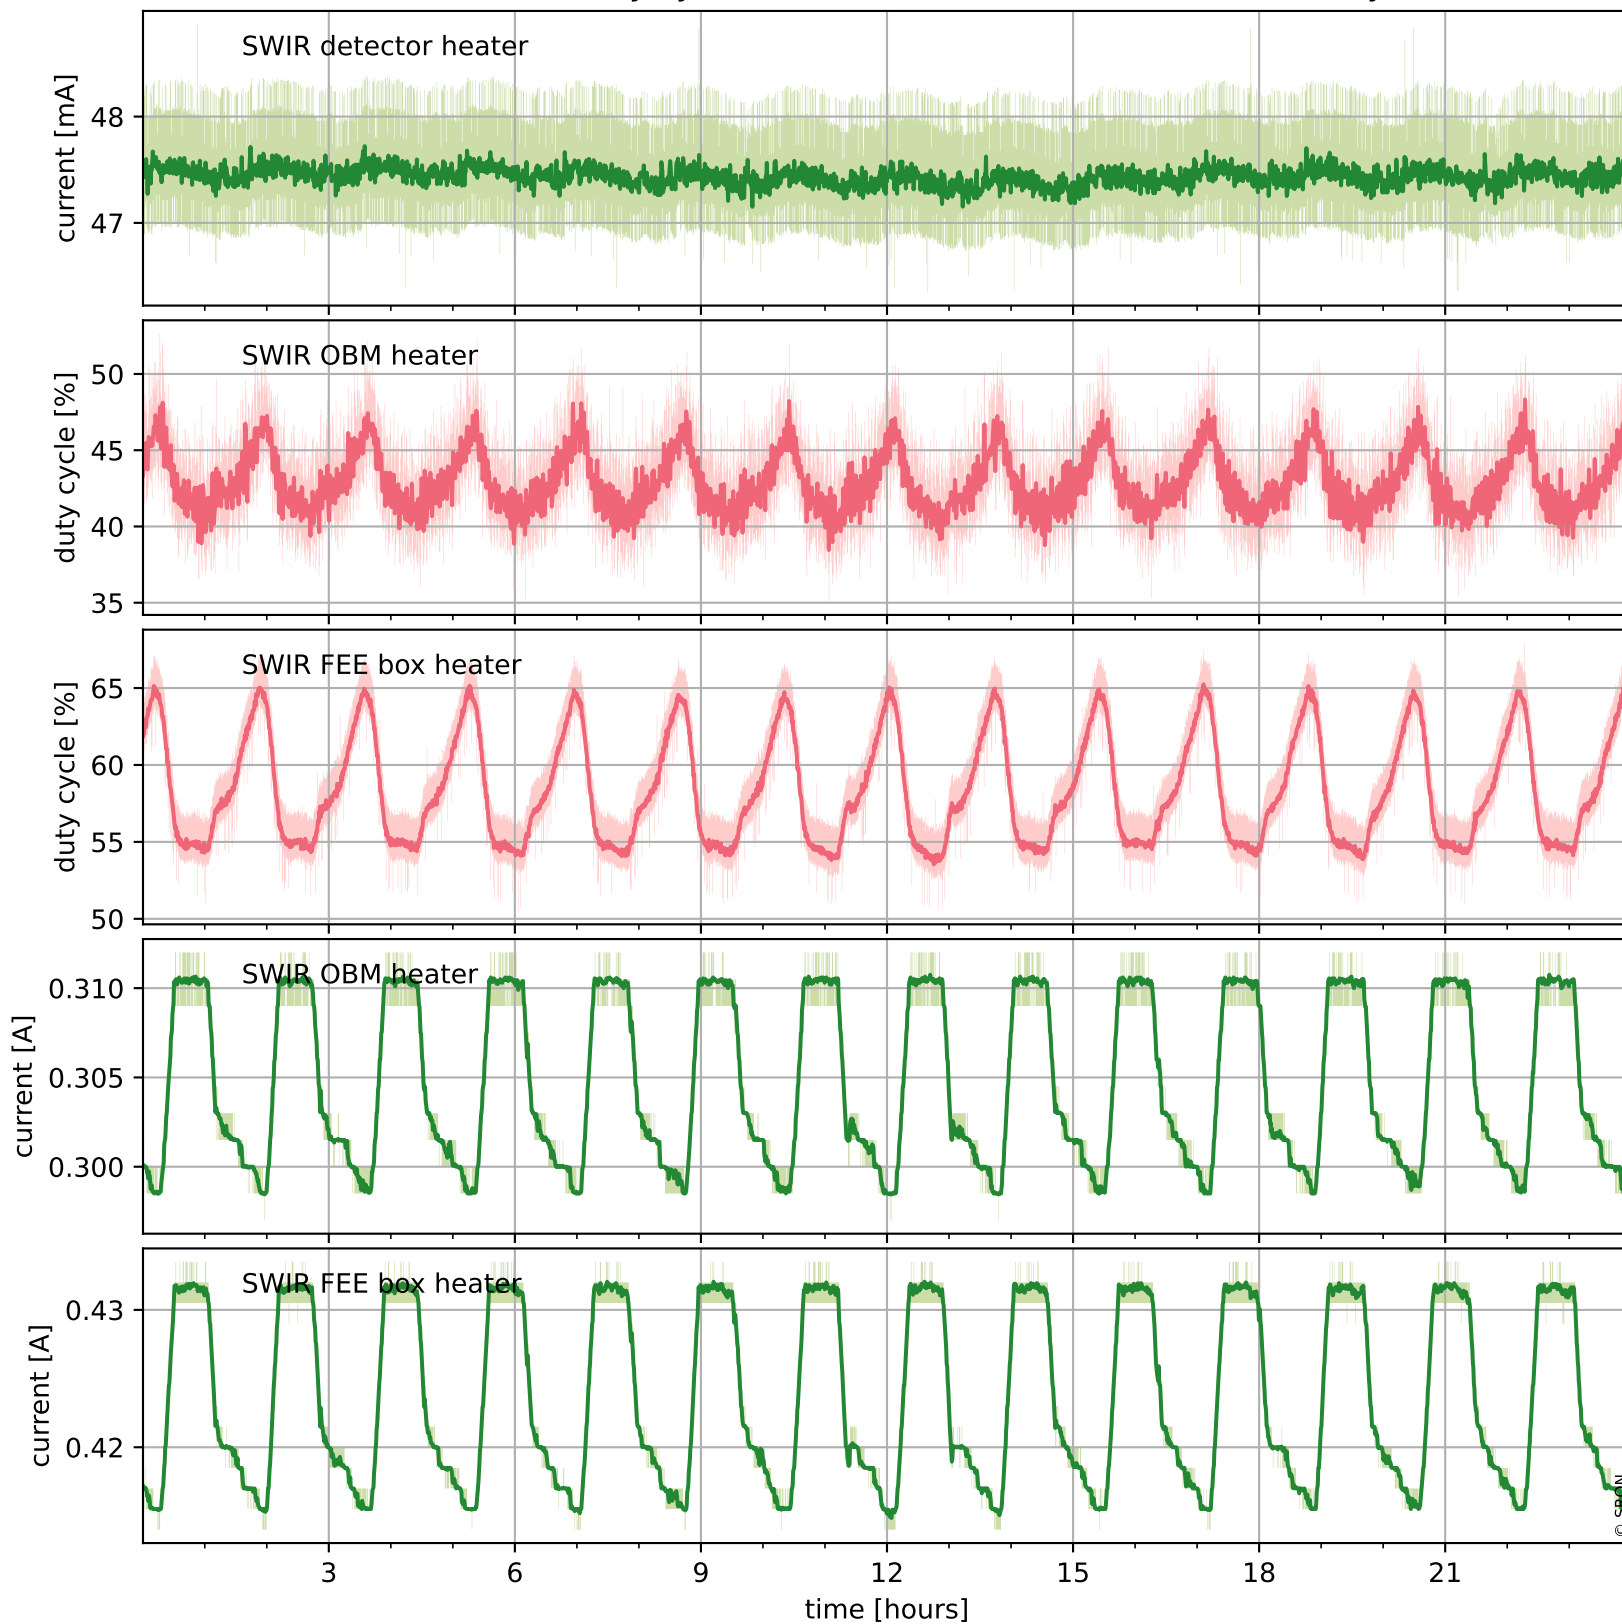

Tropomi SWIR housekeeping data

orbits : [18425, 18438]
coverage : 2021-05-04 / 2021-05-05
created : 2023-08-21T09:12:24

Temperature of sensors relevant for SWIR (one day)

Tropomi SWIR housekeeping data

orbits : [17954, 18438]
coverage : 2021-03-31 / 2021-05-05
created : 2023-08-21T09:12:24

Temperature of sensors relevant for SWIR (last month)

Tropomi SWIR housekeeping data

orbits : [18425, 18438]
coverage : 2021-05-04 / 2021-05-05
created : 2023-08-21T09:12:25

Current and duty cycle of 3 heaters relevant for SWIR (one day)

Tropomi SWIR housekeeping data

orbits : [18425, 18438]
coverage : 2021-05-04 / 2021-05-05
created : 2023-08-21T09:12:26

Temperature of sensors at the SWIR front-end electronics (one day)

Tropomi SWIR housekeeping data

orbits : [17954, 18438]
coverage : 2021-03-31 / 2021-05-05
created : 2023-08-21T09:12:26

Temperature of sensors at the SWIR front-end electronics (last month)