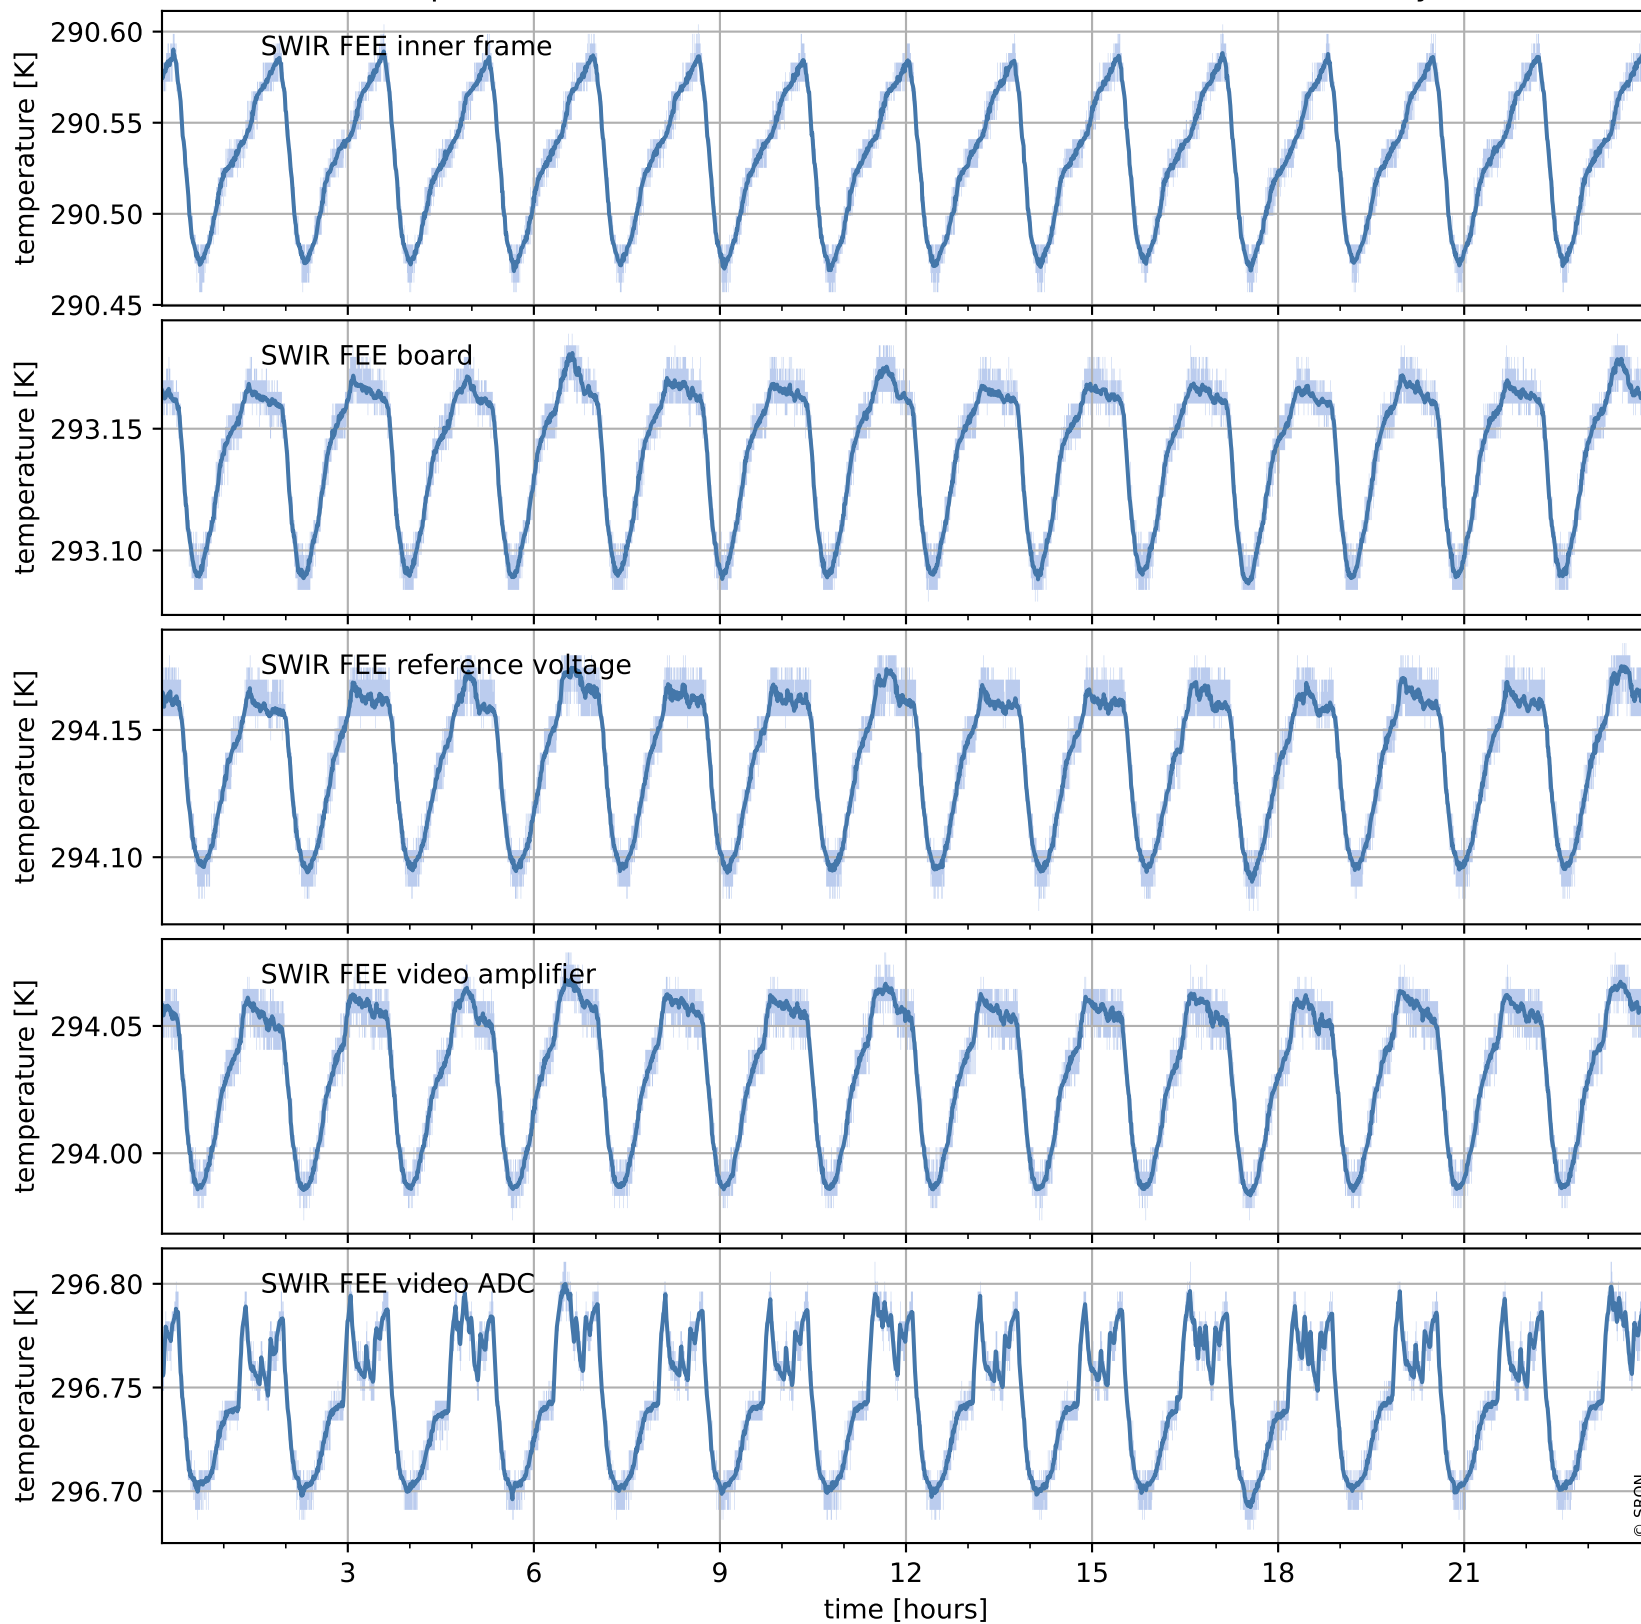

Tropomi SWIR housekeeping data

orbits : [18425, 18438]
coverage : 2021-05-04 / 2021-05-05
created : 2023-08-21T09:12:24

Temperature of sensors relevant for SWIR (one day)

Tropomi SWIR housekeeping data

orbits : [17954, 18438]
coverage : 2021-03-31 / 2021-05-05
created : 2023-08-21T09:12:24

Temperature of sensors relevant for SWIR (last month)

Tropomi SWIR housekeeping data

orbits : [18425, 18438]
coverage : 2021-05-04 / 2021-05-05
created : 2023-08-21T09:12:25

Current and duty cycle of 3 heaters relevant for SWIR (one day)

Tropomi SWIR housekeeping data

orbits : [18425, 18438]
coverage : 2021-05-04 / 2021-05-05
created : 2023-08-21T09:12:26

Temperature of sensors at the SWIR front-end electronics (one day)

Tropomi SWIR housekeeping data

orbits : [17954, 18438]
coverage : 2021-03-31 / 2021-05-05
created : 2023-08-21T09:12:26

Temperature of sensors at the SWIR front-end electronics (last month)