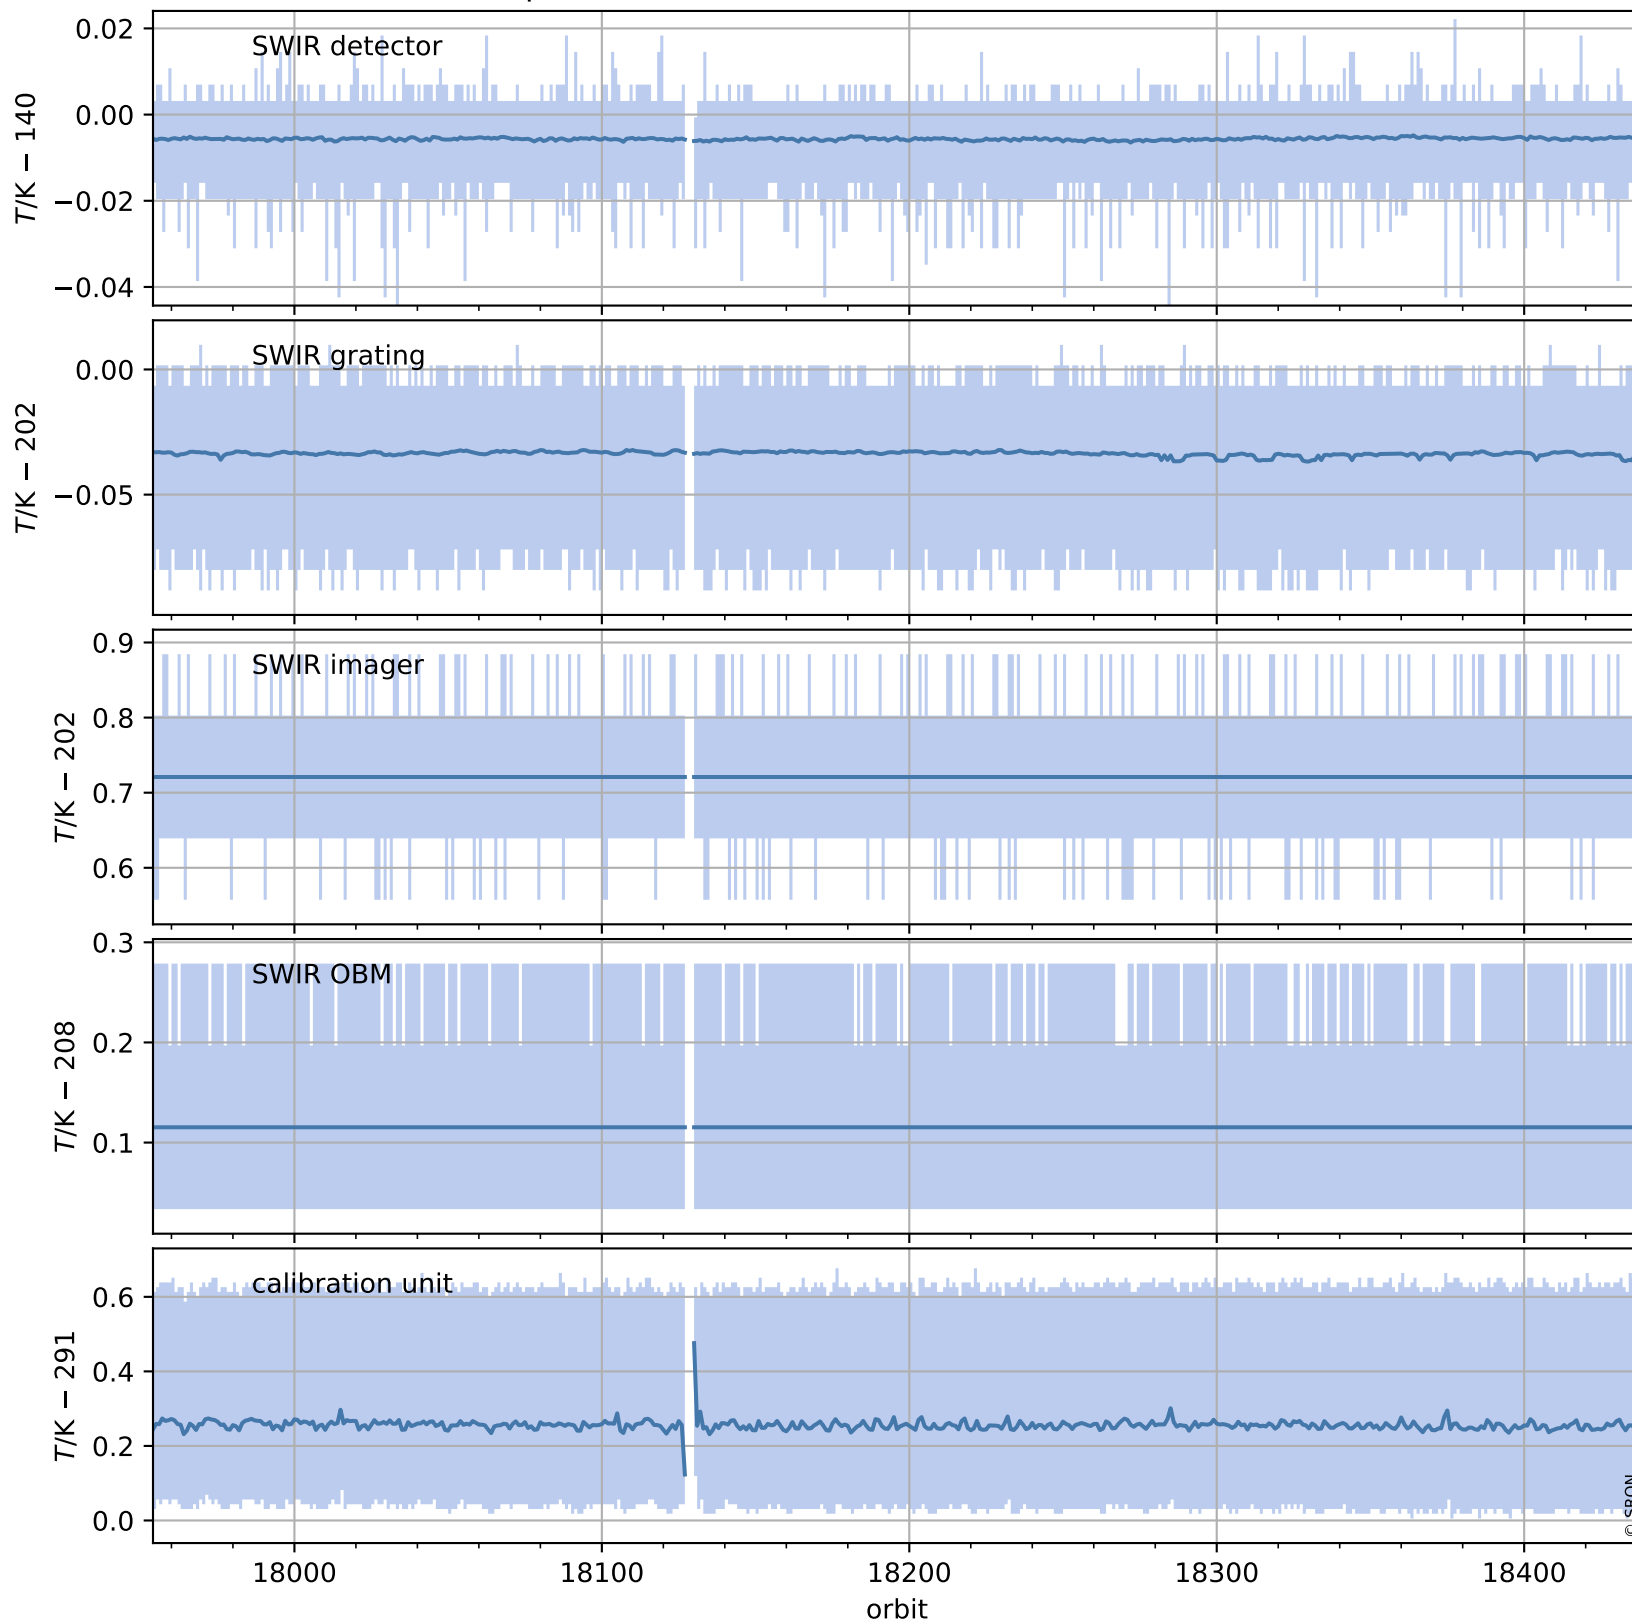

Tropomi SWIR housekeeping data

orbits : [18425, 18438]
coverage : 2021-05-04 / 2021-05-05
created : 2023-08-21T09:12:24

Temperature of sensors relevant for SWIR (one day)

Tropomi SWIR housekeeping data

orbits : [17954, 18438]
coverage : 2021-03-31 / 2021-05-05
created : 2023-08-21T09:12:24

Temperature of sensors relevant for SWIR (last month)

Tropomi SWIR housekeeping data

orbits : [18425, 18438]
coverage : 2021-05-04 / 2021-05-05
created : 2023-08-21T09:12:25

Current and duty cycle of 3 heaters relevant for SWIR (one day)

Tropomi SWIR housekeeping data

orbits : [18425, 18438]
coverage : 2021-05-04 / 2021-05-05
created : 2023-08-21T09:12:26

Temperature of sensors at the SWIR front-end electronics (one day)

Tropomi SWIR housekeeping data

orbits : [17954, 18438]
coverage : 2021-03-31 / 2021-05-05
created : 2023-08-21T09:12:26

Temperature of sensors at the SWIR front-end electronics (last month)