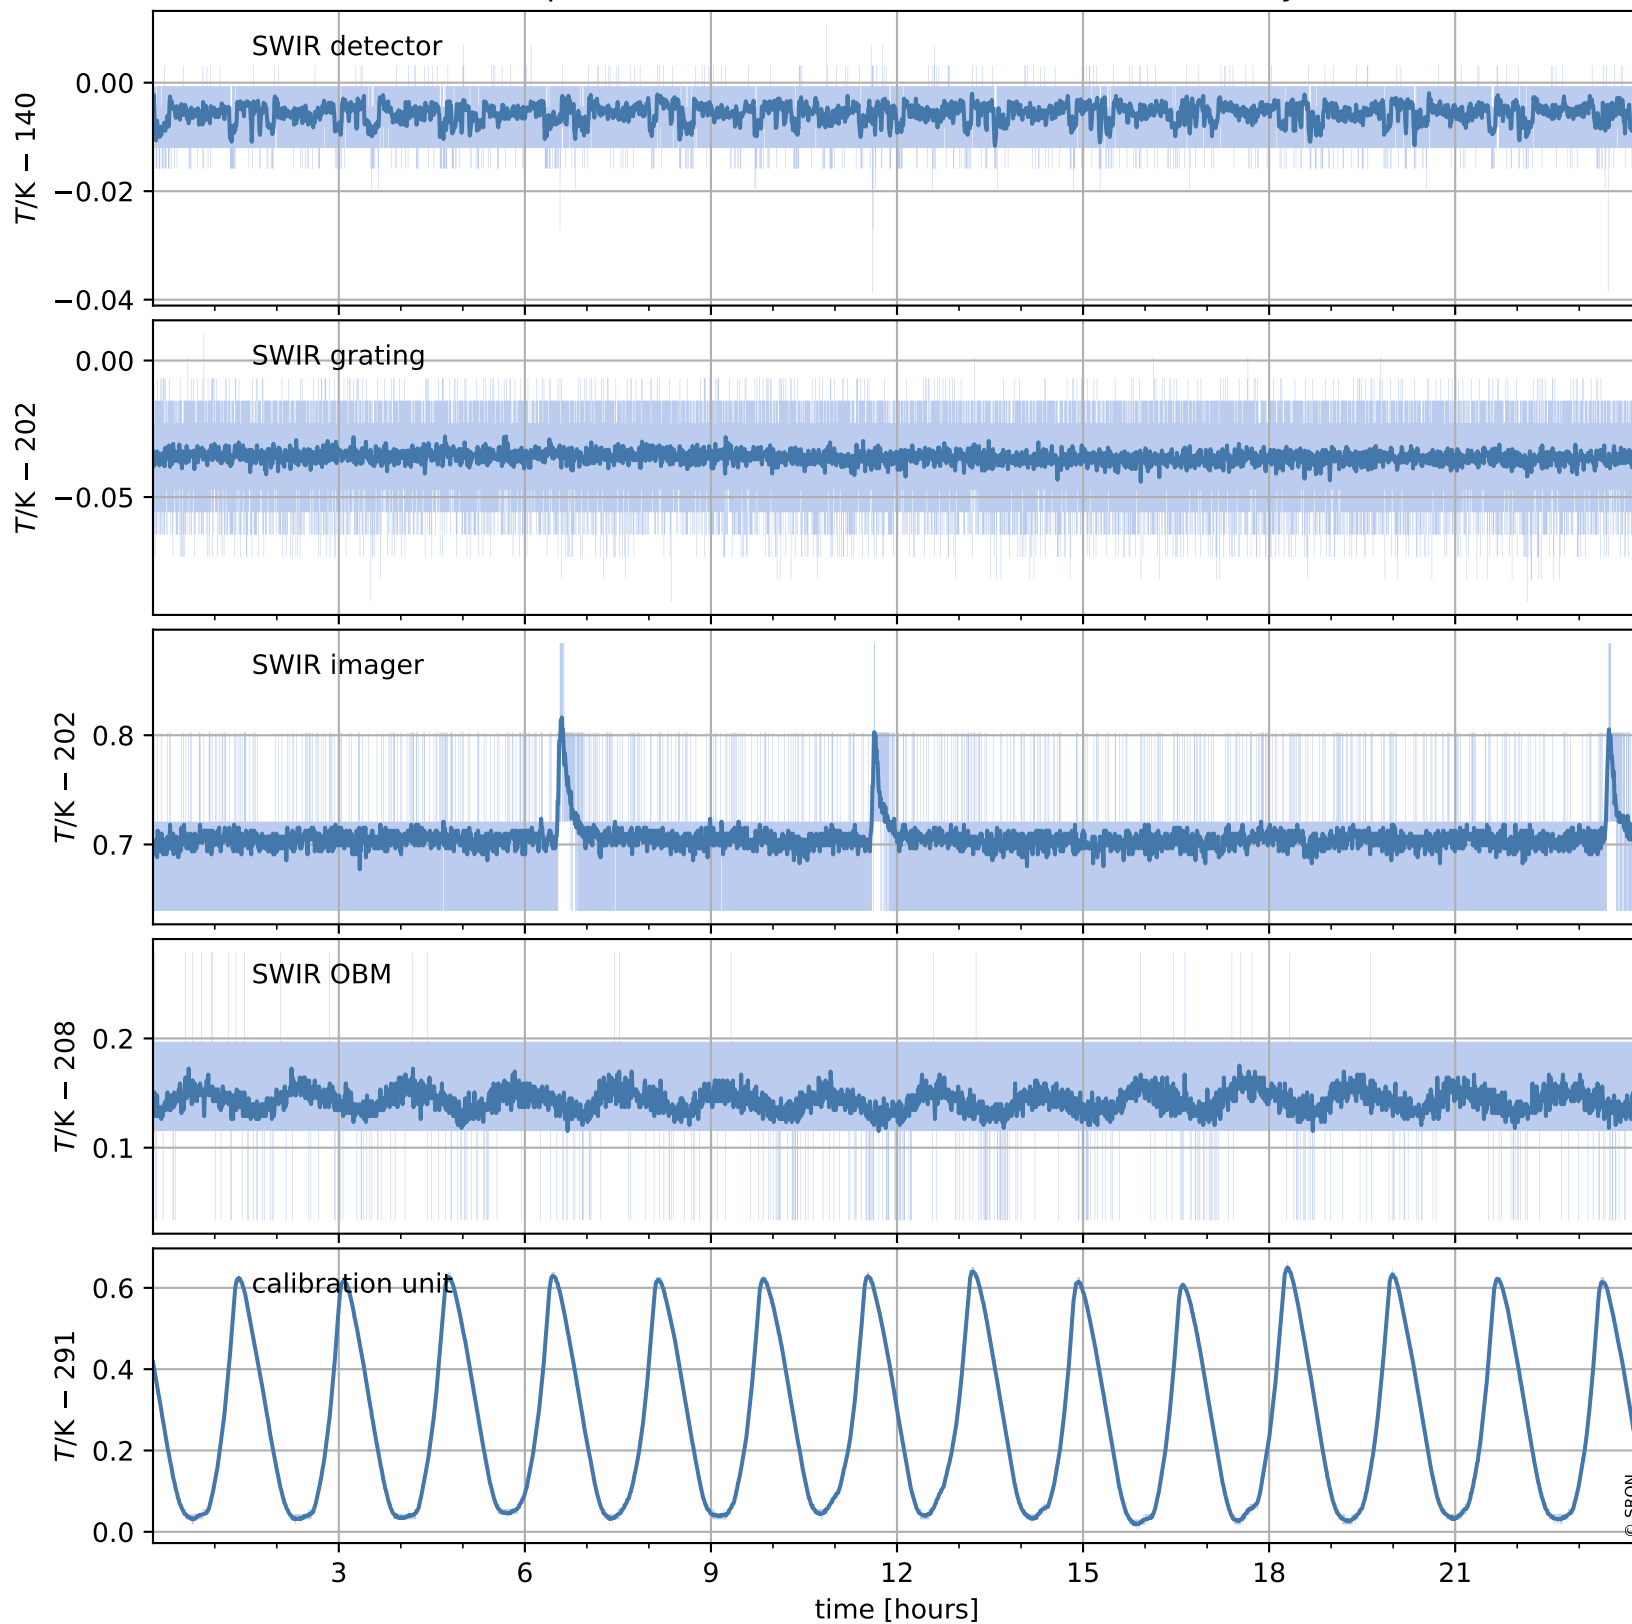

Tropomi SWIR housekeeping data

orbits : [18425, 18438]
coverage : 2021-05-04 / 2021-05-05
created : 2023-08-21T09:12:24

Temperature of sensors relevant for SWIR (one day)

Tropomi SWIR housekeeping data

orbits : [17954, 18438]
coverage : 2021-03-31 / 2021-05-05
created : 2023-08-21T09:12:24

Temperature of sensors relevant for SWIR (last month)

Tropomi SWIR housekeeping data

orbits : [18425, 18438]
coverage : 2021-05-04 / 2021-05-05
created : 2023-08-21T09:12:25

Current and duty cycle of 3 heaters relevant for SWIR (one day)

Tropomi SWIR housekeeping data

orbits : [18425, 18438]
coverage : 2021-05-04 / 2021-05-05
created : 2023-08-21T09:12:26

Temperature of sensors at the SWIR front-end electronics (one day)

Tropomi SWIR housekeeping data