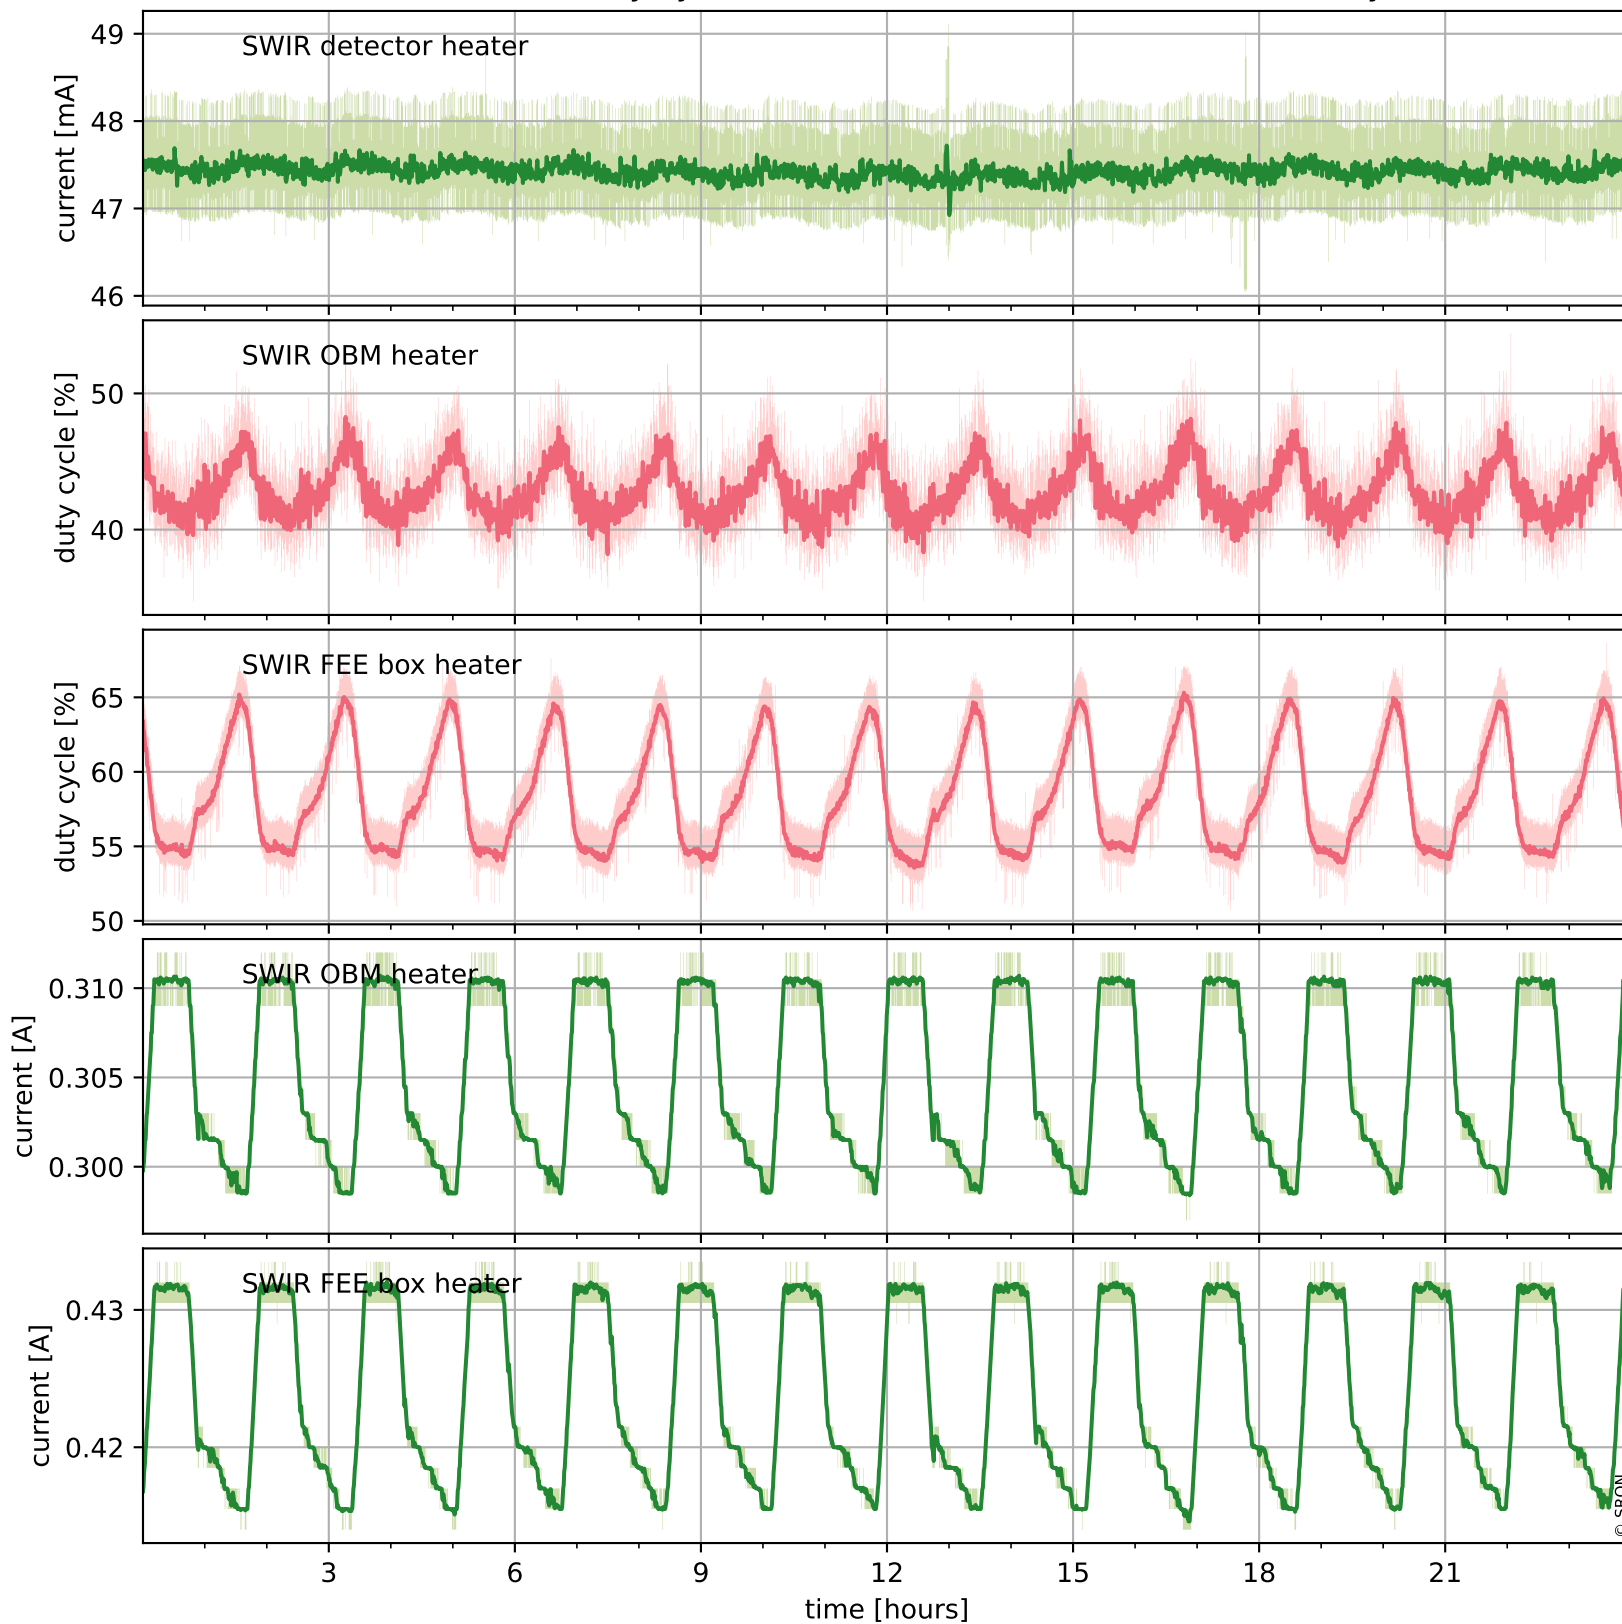

Tropomi SWIR housekeeping data

orbits : [18439, 18452]
coverage : 2021-05-05 / 2021-05-06
created : 2023-08-21T09:12:26

Temperature of sensors relevant for SWIR (one day)

Tropomi SWIR housekeeping data

orbits : [17968, 18452]
coverage : 2021-04-01 / 2021-05-06
created : 2023-08-21T09:12:27

Temperature of sensors relevant for SWIR (last month)

Tropomi SWIR housekeeping data

orbits : [18439, 18452]
coverage : 2021-05-05 / 2021-05-06
created : 2023-08-21T09:12:27

Current and duty cycle of 3 heaters relevant for SWIR (one day)

Tropomi SWIR housekeeping data

orbits : [17968, 18452]
coverage : 2021-04-01 / 2021-05-06
created : 2023-08-21T09:12:28

Current and duty cycle of 3 heaters relevant for SWIR (last month)

Tropomi SWIR housekeeping data