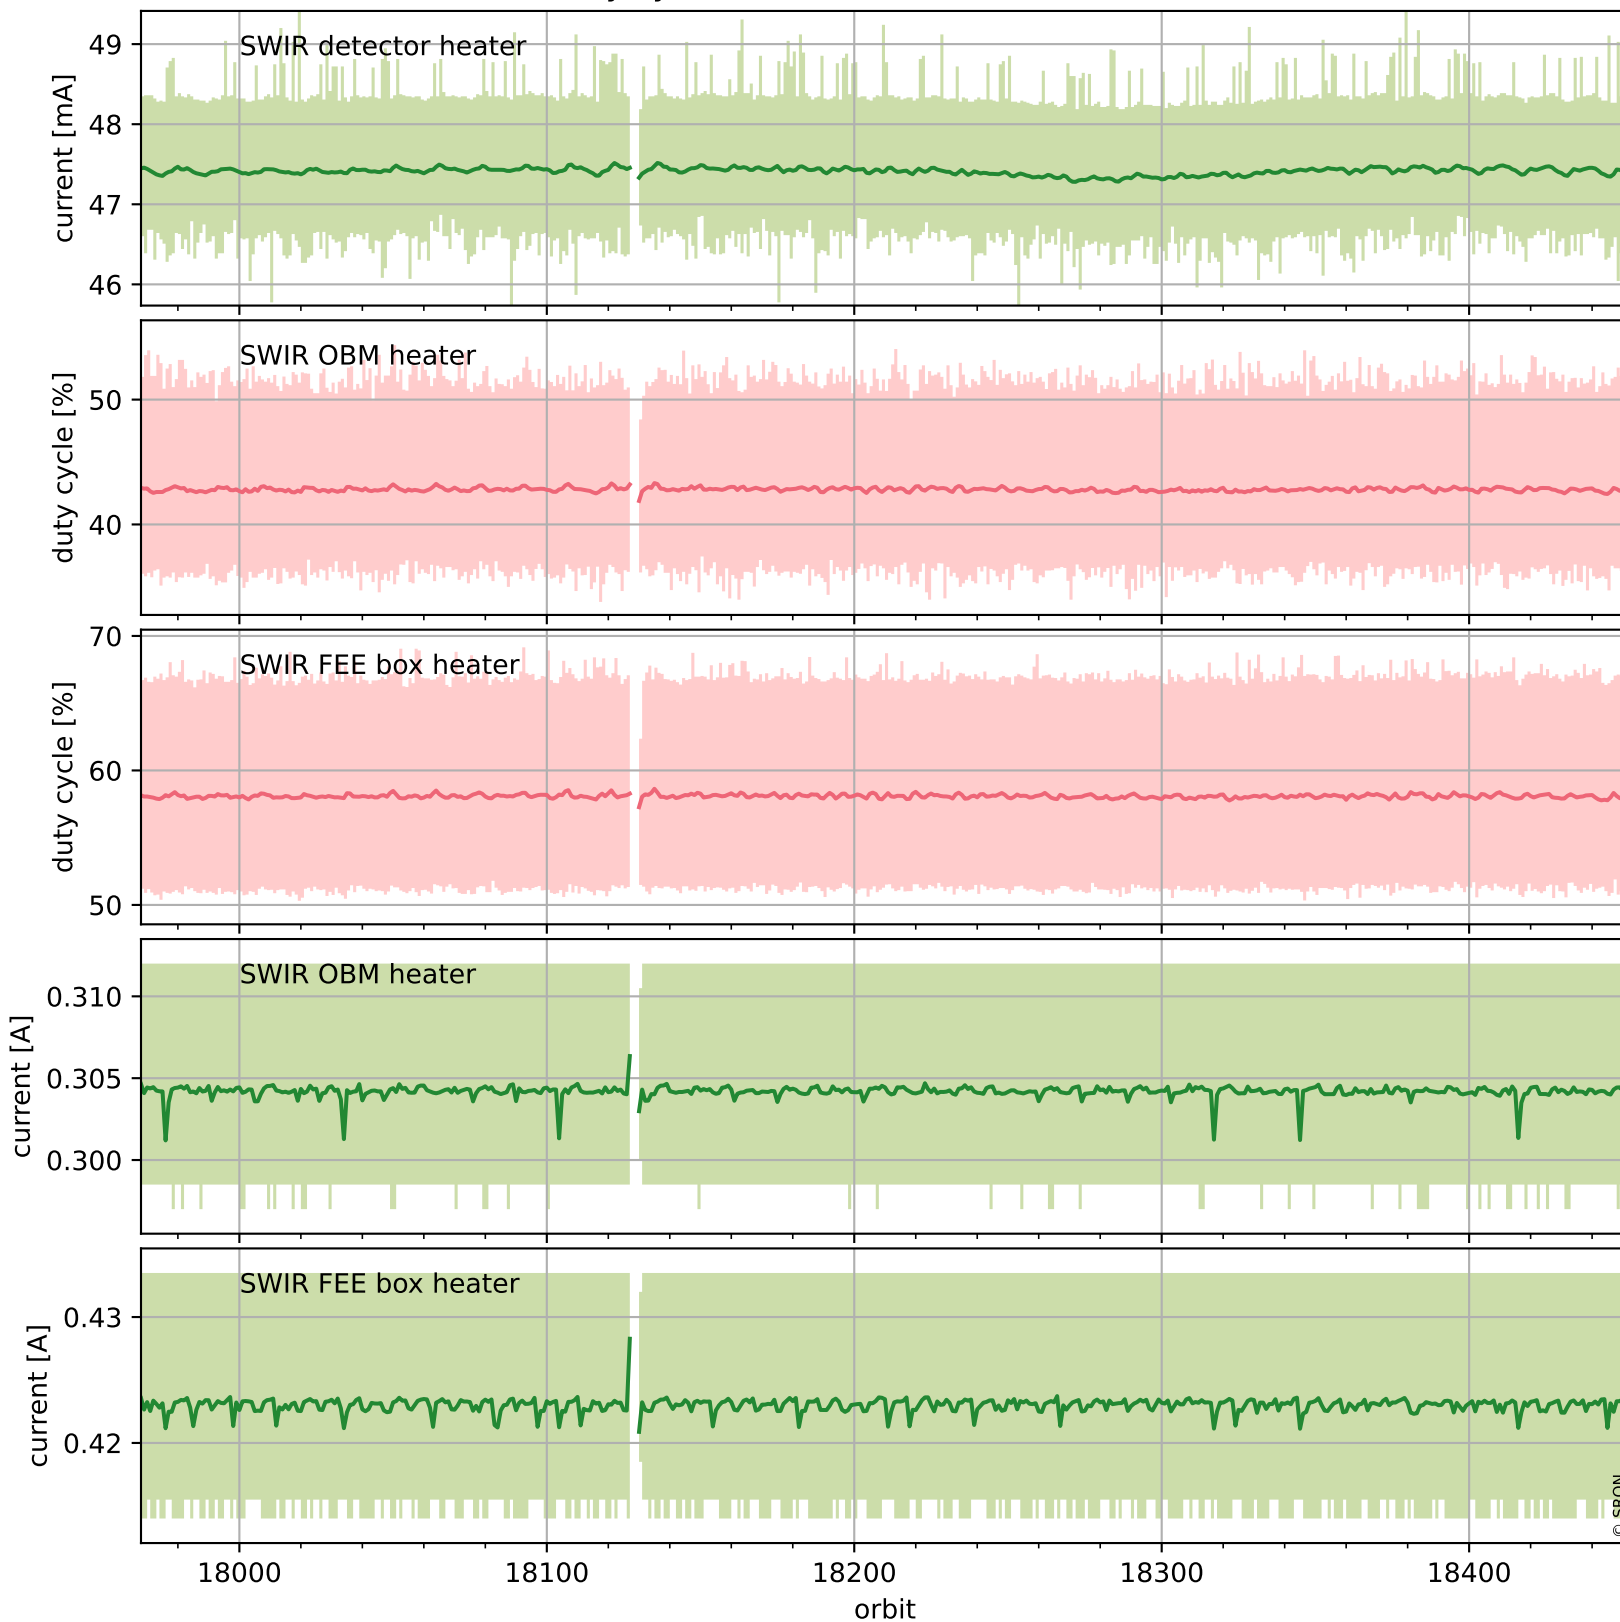

Tropomi SWIR housekeeping data

orbits : [18439, 18452]
coverage : 2021-05-05 / 2021-05-06
created : 2023-08-21T09:12:26

Temperature of sensors relevant for SWIR (one day)

Tropomi SWIR housekeeping data

orbits : [17968, 18452]
coverage : 2021-04-01 / 2021-05-06
created : 2023-08-21T09:12:27

Temperature of sensors relevant for SWIR (last month)

Tropomi SWIR housekeeping data

orbits : [18439, 18452]
coverage : 2021-05-05 / 2021-05-06
created : 2023-08-21T09:12:27

Current and duty cycle of 3 heaters relevant for SWIR (one day)

Tropomi SWIR housekeeping data

orbits : [17968, 18452]
coverage : 2021-04-01 / 2021-05-06
created : 2023-08-21T09:12:28

Current and duty cycle of 3 heaters relevant for SWIR (last month)

Tropomi SWIR housekeeping data

orbits : [18439, 18452]
coverage : 2021-05-05 / 2021-05-06
created : 2023-08-21T09:12:28

Temperature of sensors at the SWIR front-end electronics (one day)

Tropomi SWIR housekeeping data

orbits : [17968, 18452]
coverage : 2021-04-01 / 2021-05-06
created : 2023-08-21T09:12:28