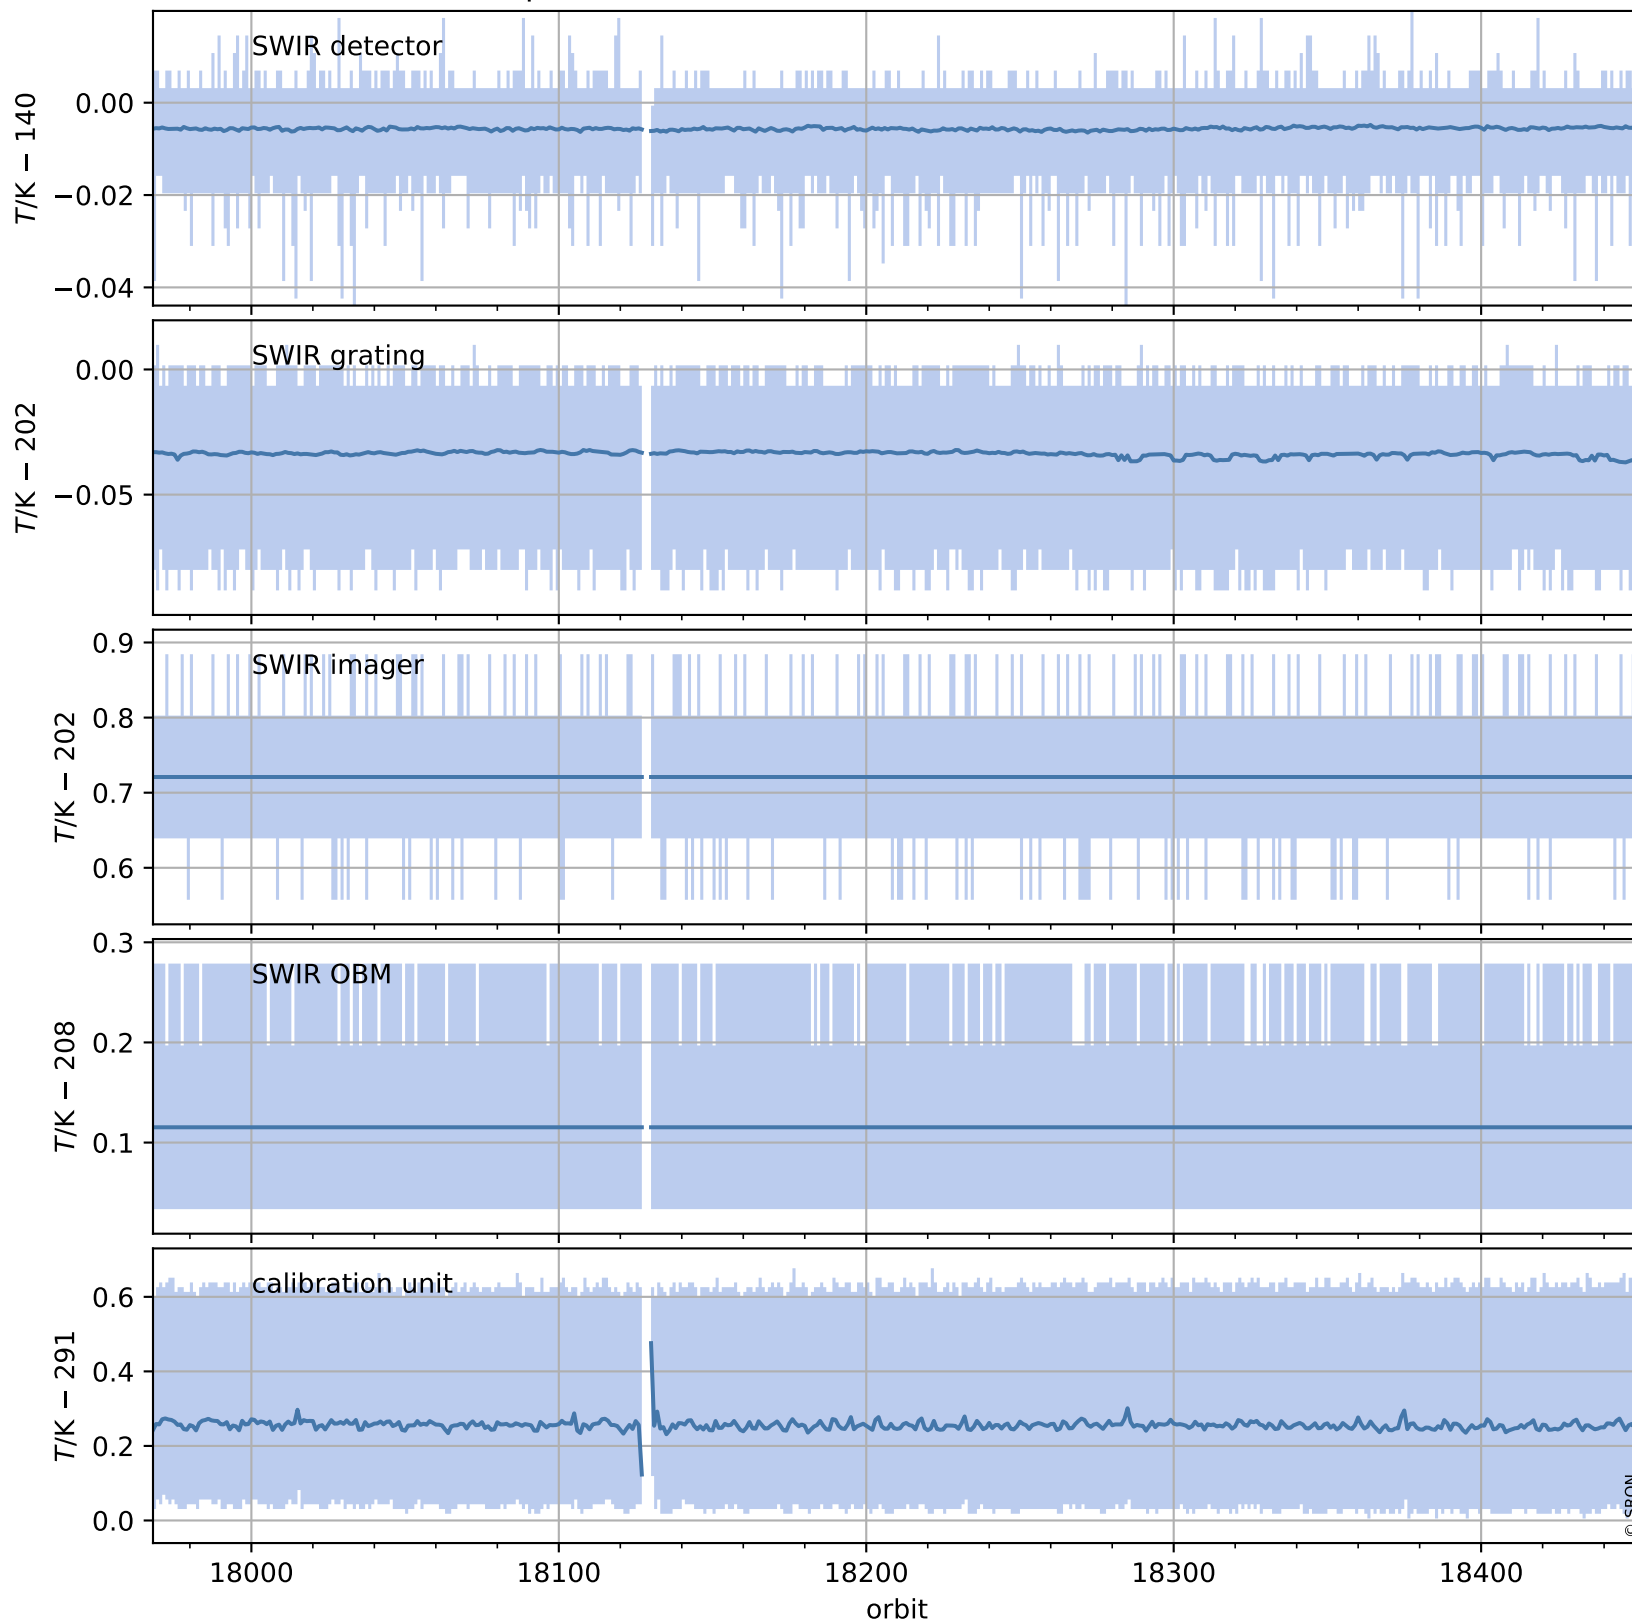

Tropomi SWIR housekeeping data

orbits : [18439, 18452]
coverage : 2021-05-05 / 2021-05-06
created : 2023-08-21T09:12:26

Temperature of sensors relevant for SWIR (one day)

Tropomi SWIR housekeeping data

orbits : [17968, 18452]
coverage : 2021-04-01 / 2021-05-06
created : 2023-08-21T09:12:27

Temperature of sensors relevant for SWIR (last month)

Tropomi SWIR housekeeping data

orbits : [18439, 18452]
coverage : 2021-05-05 / 2021-05-06
created : 2023-08-21T09:12:27

Current and duty cycle of 3 heaters relevant for SWIR (one day)

Tropomi SWIR housekeeping data

orbits : [17968, 18452]
coverage : 2021-04-01 / 2021-05-06
created : 2023-08-21T09:12:28

Current and duty cycle of 3 heaters relevant for SWIR (last month)

Tropomi SWIR housekeeping data

orbits : [18439, 18452]
coverage : 2021-05-05 / 2021-05-06
created : 2023-08-21T09:12:28

Temperature of sensors at the SWIR front-end electronics (one day)

Tropomi SWIR housekeeping data

orbits : [17968, 18452]
coverage : 2021-04-01 / 2021-05-06
created : 2023-08-21T09:12:28