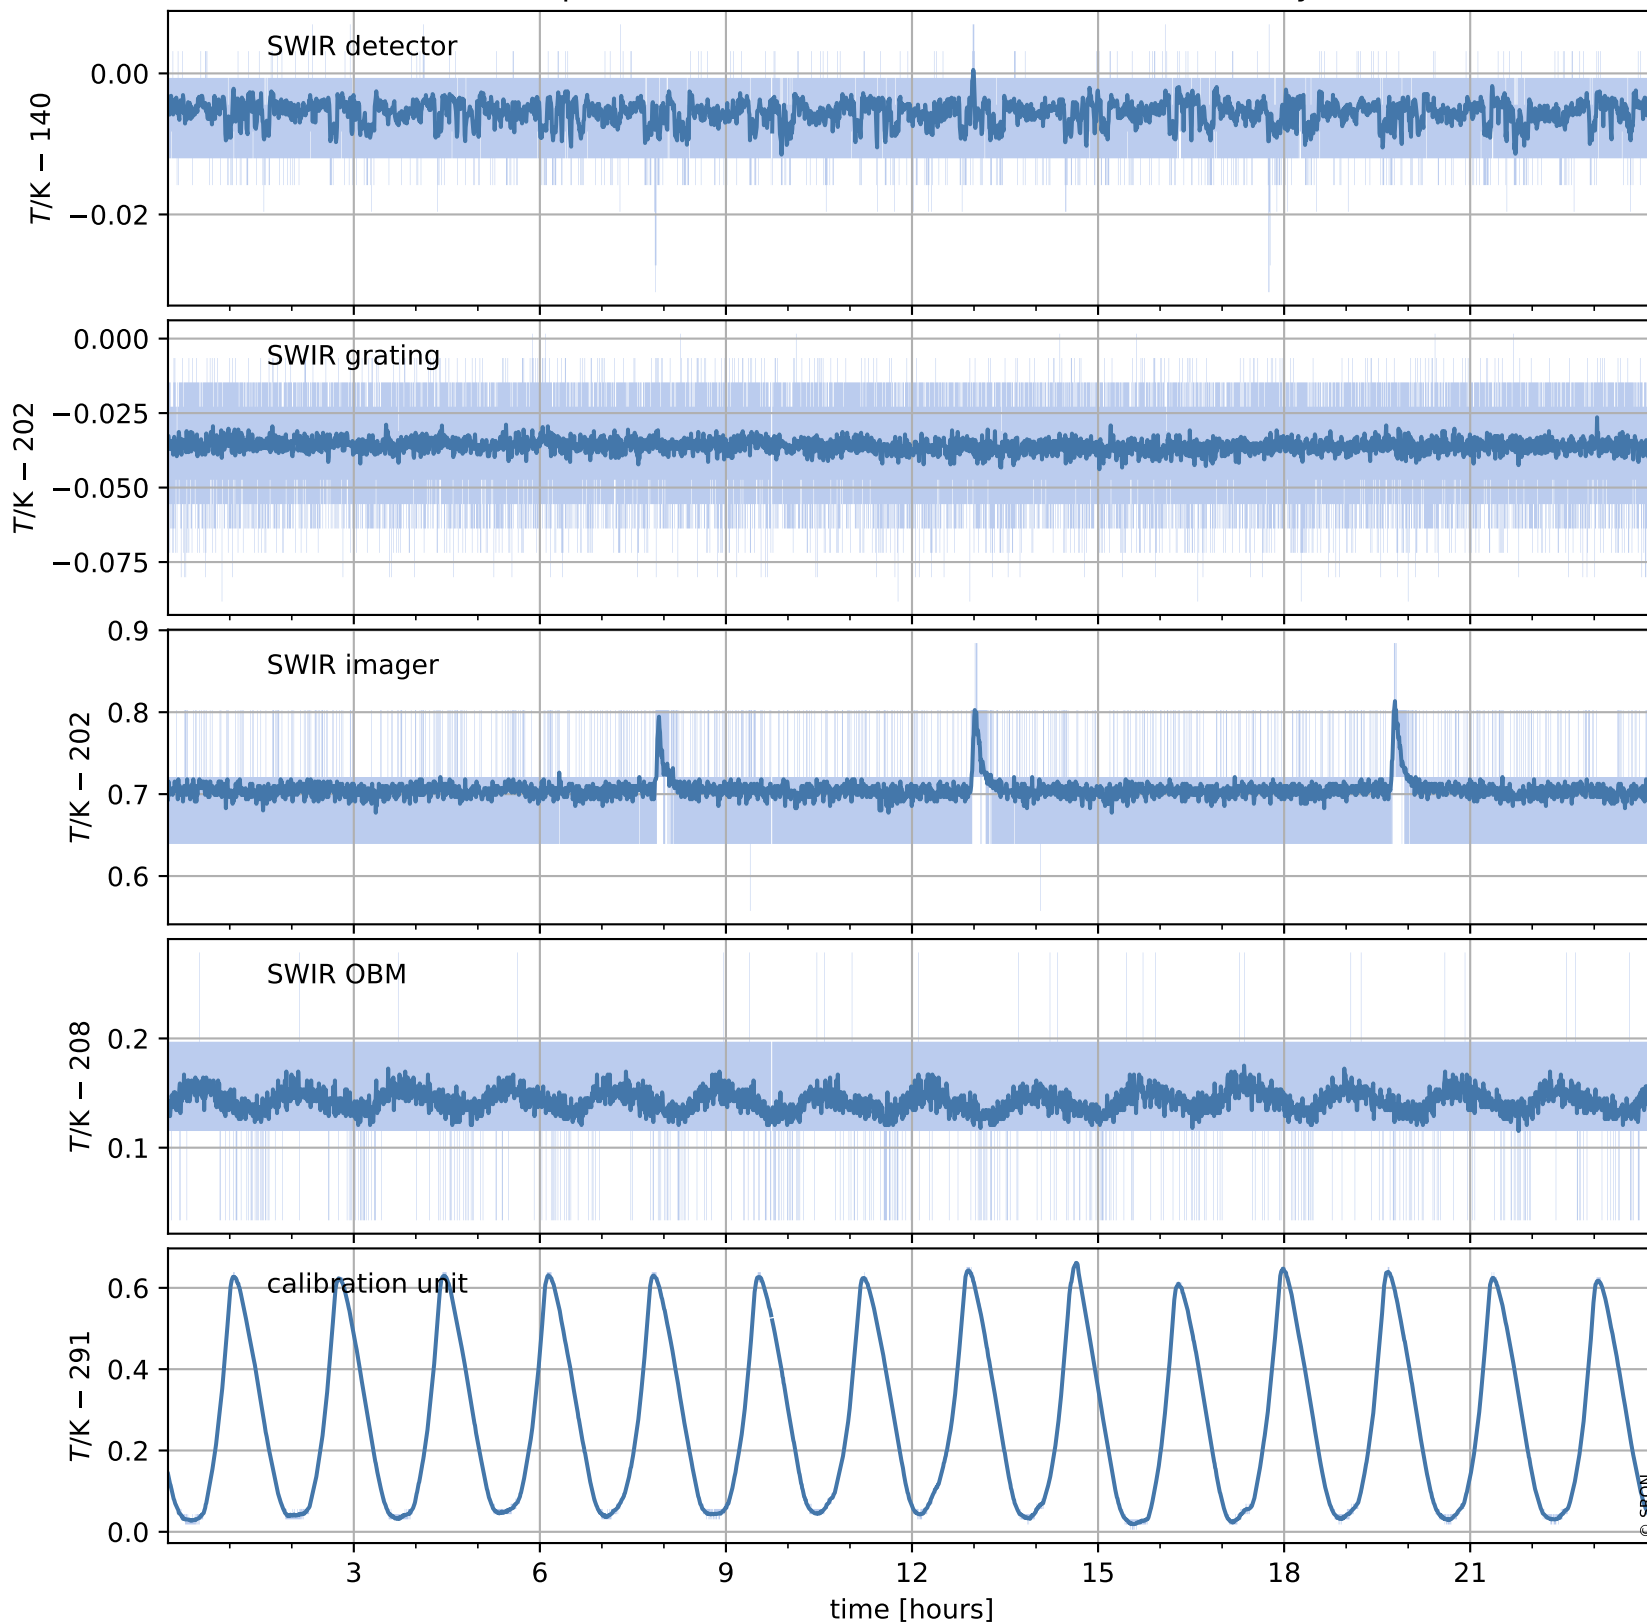

Tropomi SWIR housekeeping data

orbits : [18439, 18452]
coverage : 2021-05-05 / 2021-05-06
created : 2023-08-21T09:12:26

Temperature of sensors relevant for SWIR (one day)

Tropomi SWIR housekeeping data

orbits : [17968, 18452]
coverage : 2021-04-01 / 2021-05-06
created : 2023-08-21T09:12:27

Temperature of sensors relevant for SWIR (last month)

Tropomi SWIR housekeeping data

orbits : [18439, 18452]
coverage : 2021-05-05 / 2021-05-06
created : 2023-08-21T09:12:27

Current and duty cycle of 3 heaters relevant for SWIR (one day)

Tropomi SWIR housekeeping data

orbits : [17968, 18452]
coverage : 2021-04-01 / 2021-05-06
created : 2023-08-21T09:12:28

Current and duty cycle of 3 heaters relevant for SWIR (last month)

Tropomi SWIR housekeeping data