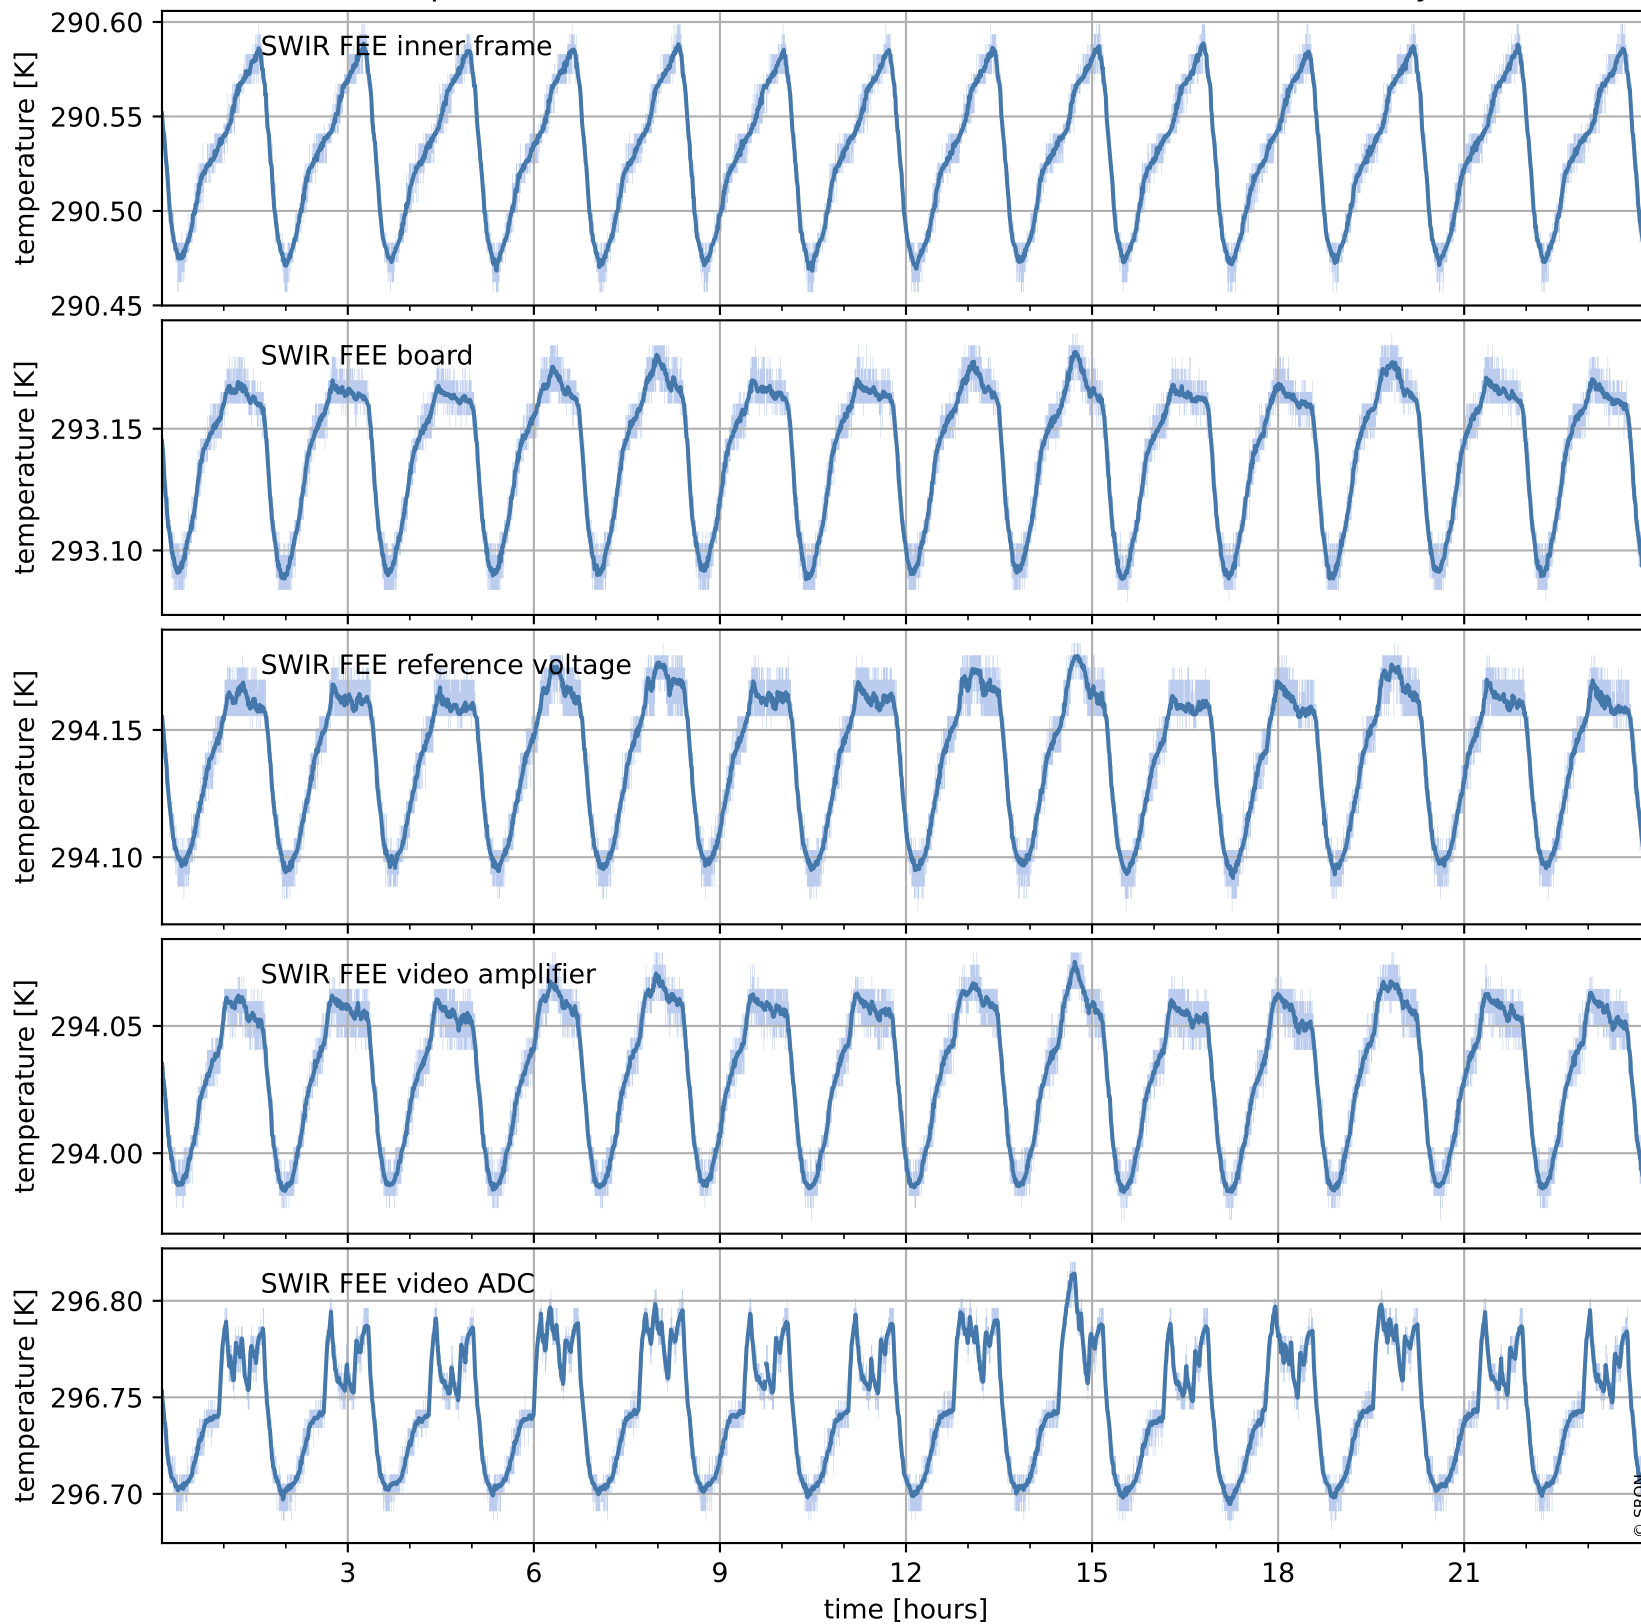

Tropomi SWIR housekeeping data

orbits : [18439, 18452]
coverage : 2021-05-05 / 2021-05-06
created : 2023-08-21T09:12:26

Temperature of sensors relevant for SWIR (one day)

Tropomi SWIR housekeeping data

orbits : [17968, 18452]
coverage : 2021-04-01 / 2021-05-06
created : 2023-08-21T09:12:27

Temperature of sensors relevant for SWIR (last month)

Tropomi SWIR housekeeping data

orbits : [18439, 18452]
coverage : 2021-05-05 / 2021-05-06
created : 2023-08-21T09:12:27

Current and duty cycle of 3 heaters relevant for SWIR (one day)

Tropomi SWIR housekeeping data

orbits : [17968, 18452]
coverage : 2021-04-01 / 2021-05-06
created : 2023-08-21T09:12:28

Current and duty cycle of 3 heaters relevant for SWIR (last month)

Tropomi SWIR housekeeping data

orbits : [18439, 18452]
coverage : 2021-05-05 / 2021-05-06
created : 2023-08-21T09:12:28

Temperature of sensors at the SWIR front-end electronics (one day)

Tropomi SWIR housekeeping data

orbits : [17968, 18452]
coverage : 2021-04-01 / 2021-05-06
created : 2023-08-21T09:12:28