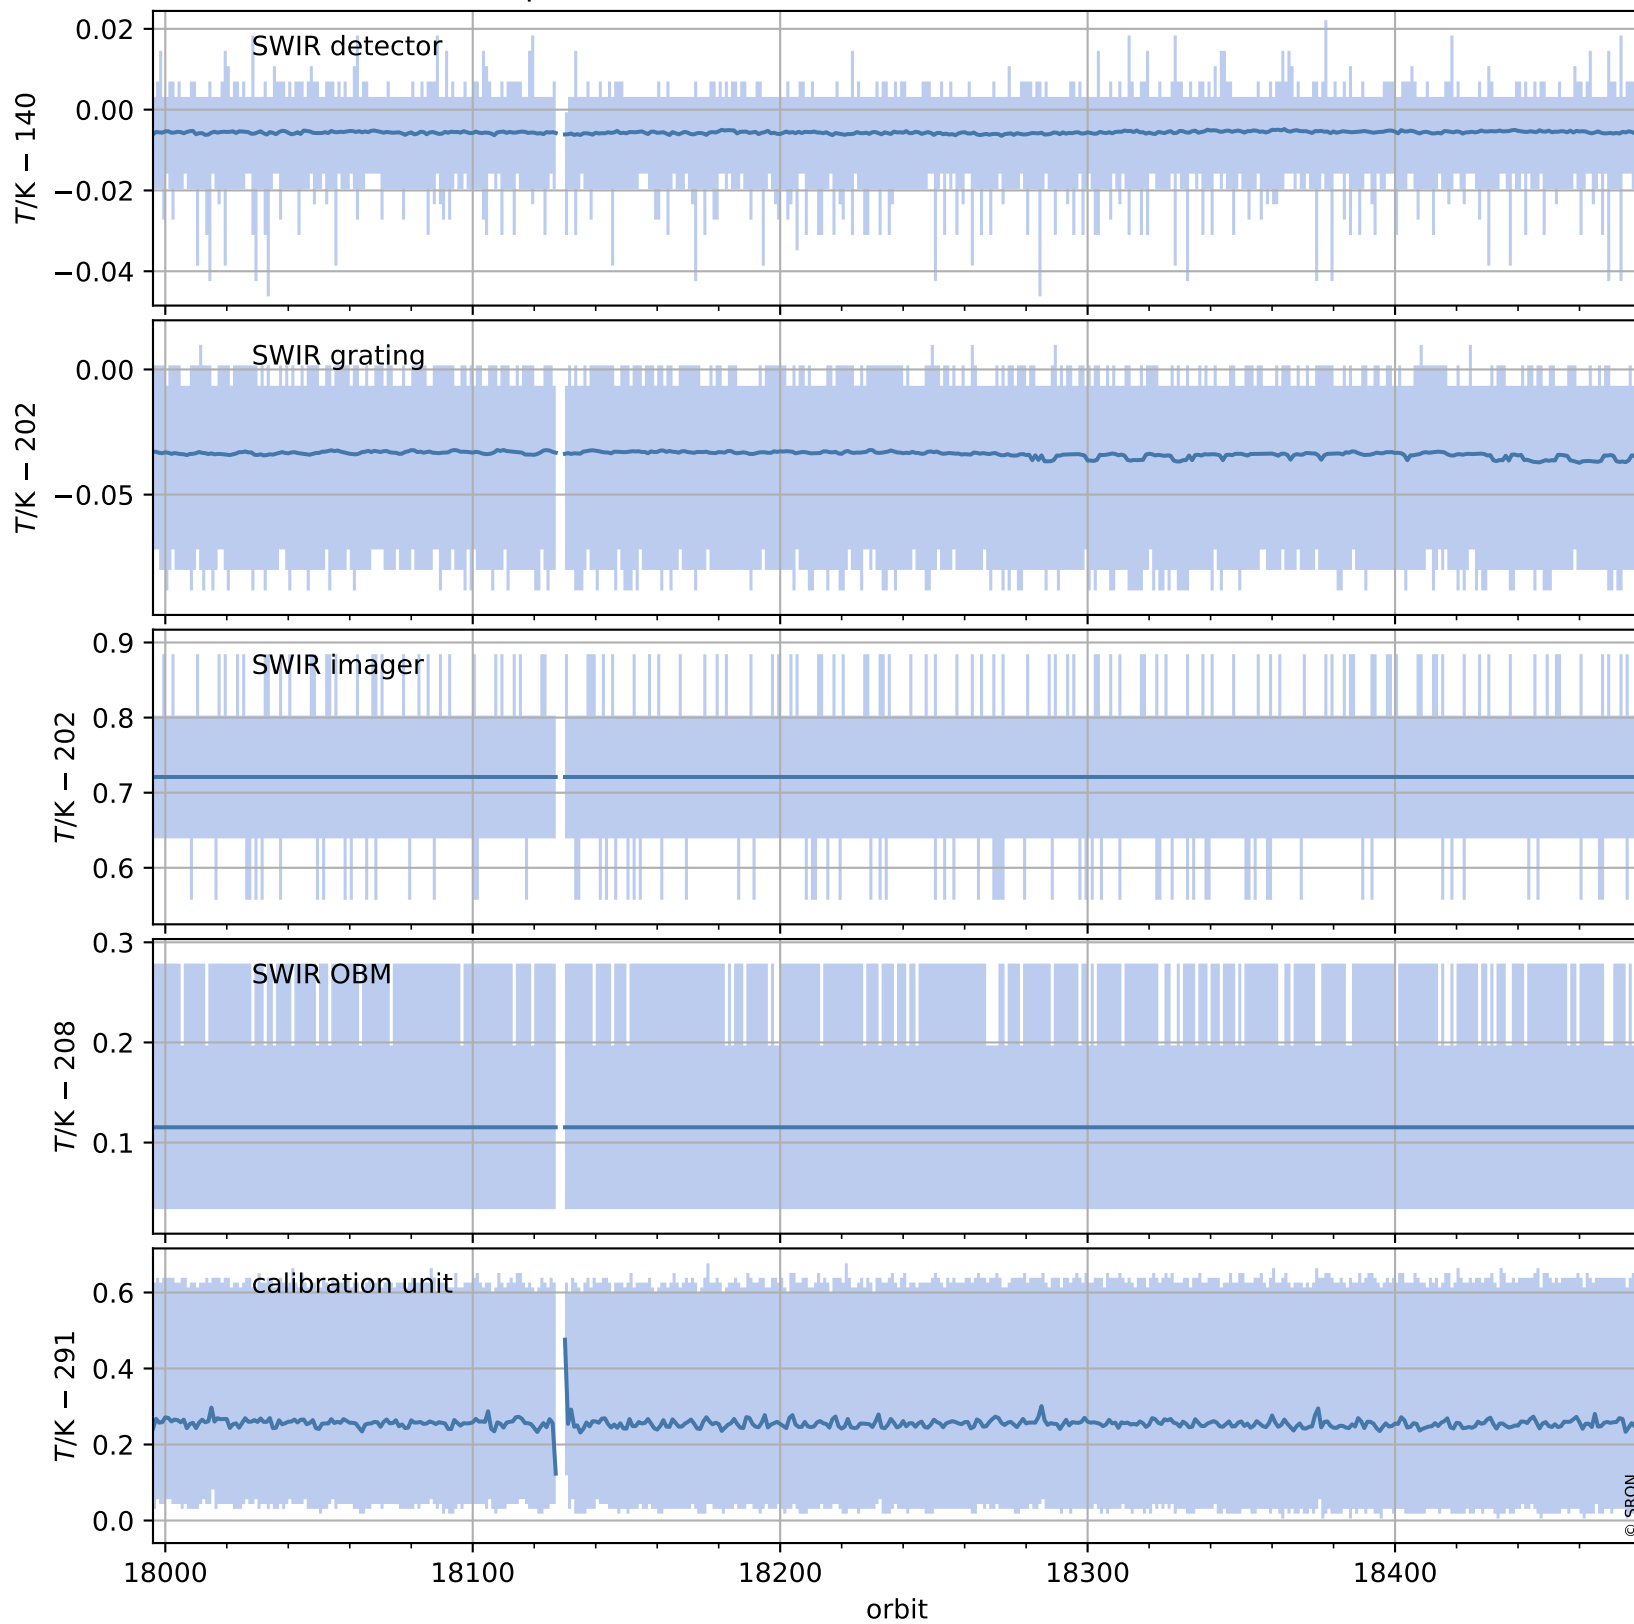

Tropomi SWIR housekeeping data

orbits : [18467, 18480]
coverage : 2021-05-07 / 2021-05-08
created : 2023-08-21T09:12:31

Temperature of sensors relevant for SWIR (one day)

Tropomi SWIR housekeeping data

orbits : [17996, 18480]
coverage : 2021-04-03 / 2021-05-08
created : 2023-08-21T09:12:31

Temperature of sensors relevant for SWIR (last month)

Tropomi SWIR housekeeping data

orbits : [18467, 18480]
coverage : 2021-05-07 / 2021-05-08
created : 2023-08-21T09:12:32

Current and duty cycle of 3 heaters relevant for SWIR (one day)

Tropomi SWIR housekeeping data

orbits : [17996, 18480]
coverage : 2021-04-03 / 2021-05-08
created : 2023-08-21T09:12:32

Current and duty cycle of 3 heaters relevant for SWIR (last month)

Tropomi SWIR housekeeping data

orbits : [18467, 18480]
coverage : 2021-05-07 / 2021-05-08
created : 2023-08-21T09:12:33

Temperature of sensors at the SWIR front-end electronics (one day)

Tropomi SWIR housekeeping data

orbits : [17996, 18480]
coverage : 2021-04-03 / 2021-05-08
created : 2023-08-21T09:12:33