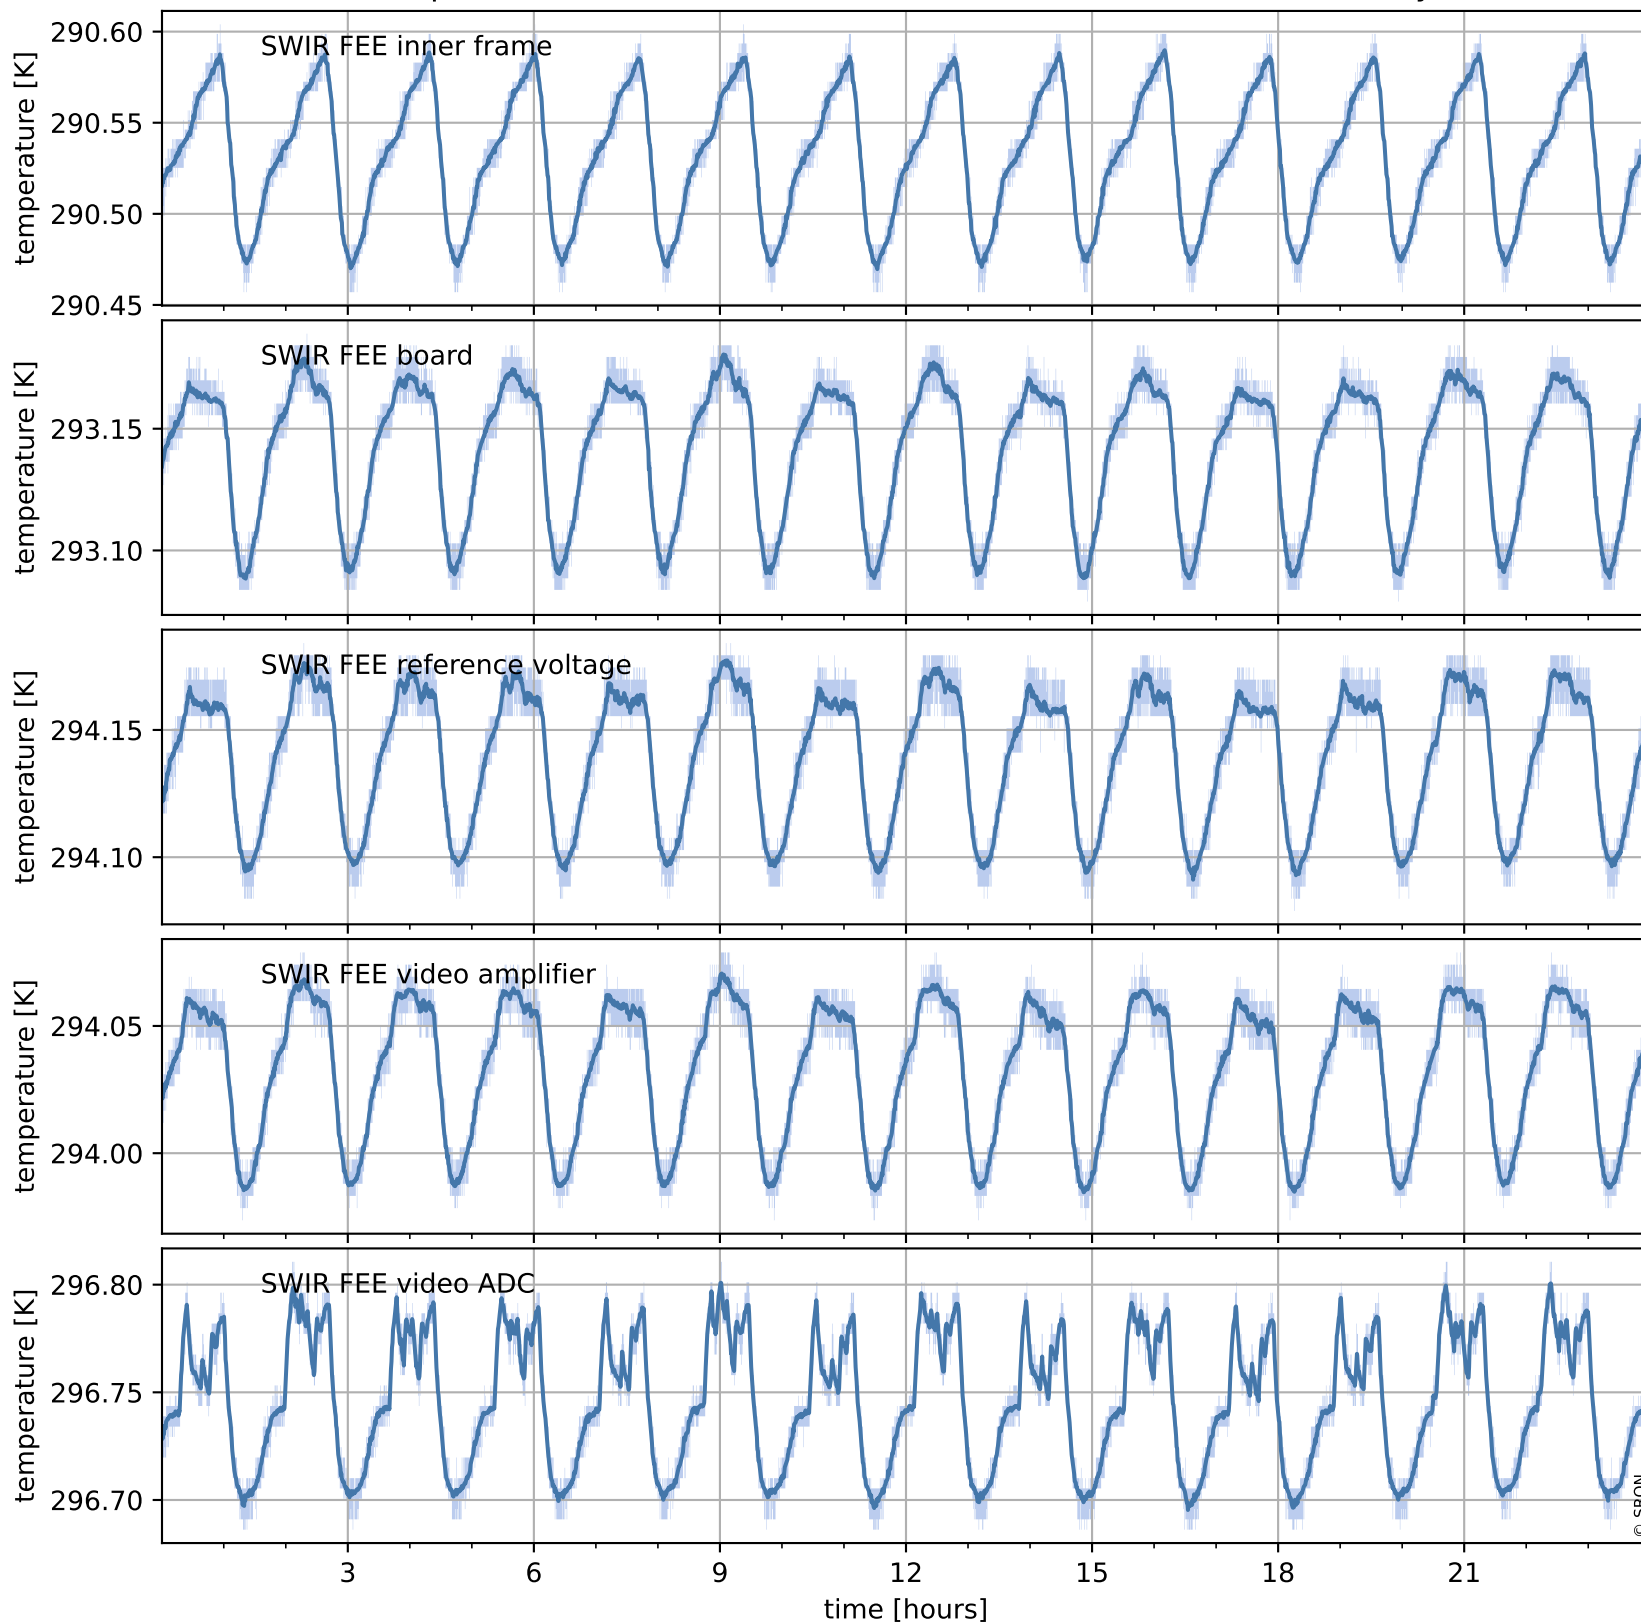

Tropomi SWIR housekeeping data

orbits : [18467, 18480]
coverage : 2021-05-07 / 2021-05-08
created : 2023-08-21T09:12:31

Temperature of sensors relevant for SWIR (one day)

Tropomi SWIR housekeeping data

orbits : [17996, 18480]
coverage : 2021-04-03 / 2021-05-08
created : 2023-08-21T09:12:31

Temperature of sensors relevant for SWIR (last month)

Tropomi SWIR housekeeping data

orbits : [18467, 18480]
coverage : 2021-05-07 / 2021-05-08
created : 2023-08-21T09:12:32

Current and duty cycle of 3 heaters relevant for SWIR (one day)

Tropomi SWIR housekeeping data

orbits : [17996, 18480]
coverage : 2021-04-03 / 2021-05-08
created : 2023-08-21T09:12:32

Current and duty cycle of 3 heaters relevant for SWIR (last month)

Tropomi SWIR housekeeping data

orbits : [18467, 18480]
coverage : 2021-05-07 / 2021-05-08
created : 2023-08-21T09:12:33

Temperature of sensors at the SWIR front-end electronics (one day)

Tropomi SWIR housekeeping data

orbits : [17996, 18480]
coverage : 2021-04-03 / 2021-05-08
created : 2023-08-21T09:12:33