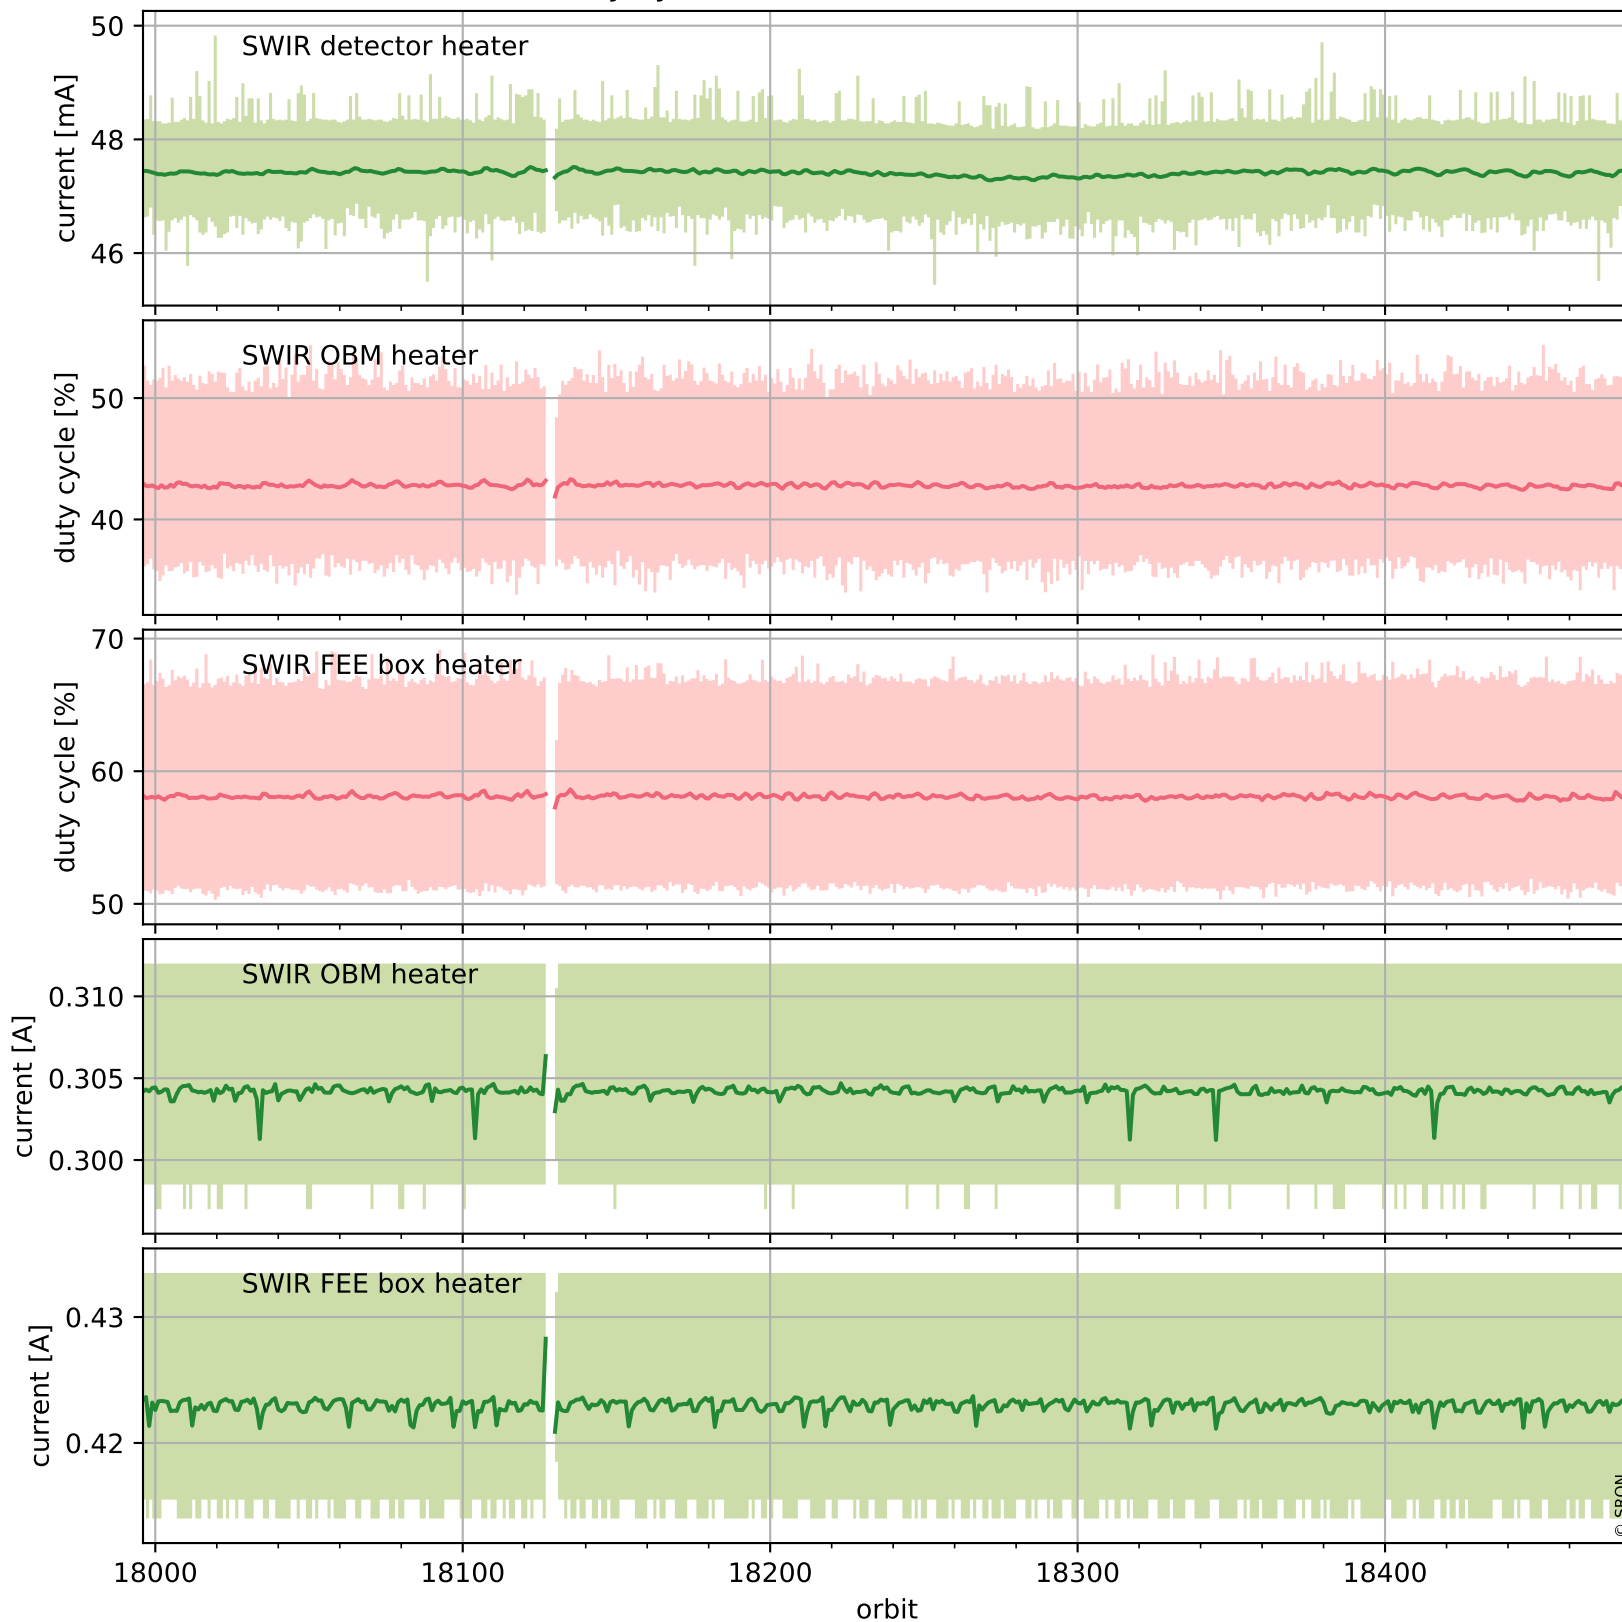

Tropomi SWIR housekeeping data

orbits : [18467, 18480]
coverage : 2021-05-07 / 2021-05-08
created : 2023-08-21T09:12:31

Temperature of sensors relevant for SWIR (one day)

Tropomi SWIR housekeeping data

orbits : [17996, 18480]
coverage : 2021-04-03 / 2021-05-08
created : 2023-08-21T09:12:31

Temperature of sensors relevant for SWIR (last month)

Tropomi SWIR housekeeping data

orbits : [18467, 18480]
coverage : 2021-05-07 / 2021-05-08
created : 2023-08-21T09:12:32

Current and duty cycle of 3 heaters relevant for SWIR (one day)

Tropomi SWIR housekeeping data

orbits : [17996, 18480]
coverage : 2021-04-03 / 2021-05-08
created : 2023-08-21T09:12:32

Current and duty cycle of 3 heaters relevant for SWIR (last month)

Tropomi SWIR housekeeping data

orbits : [18467, 18480]
coverage : 2021-05-07 / 2021-05-08
created : 2023-08-21T09:12:33

Temperature of sensors at the SWIR front-end electronics (one day)

Tropomi SWIR housekeeping data

orbits : [17996, 18480]
coverage : 2021-04-03 / 2021-05-08
created : 2023-08-21T09:12:33