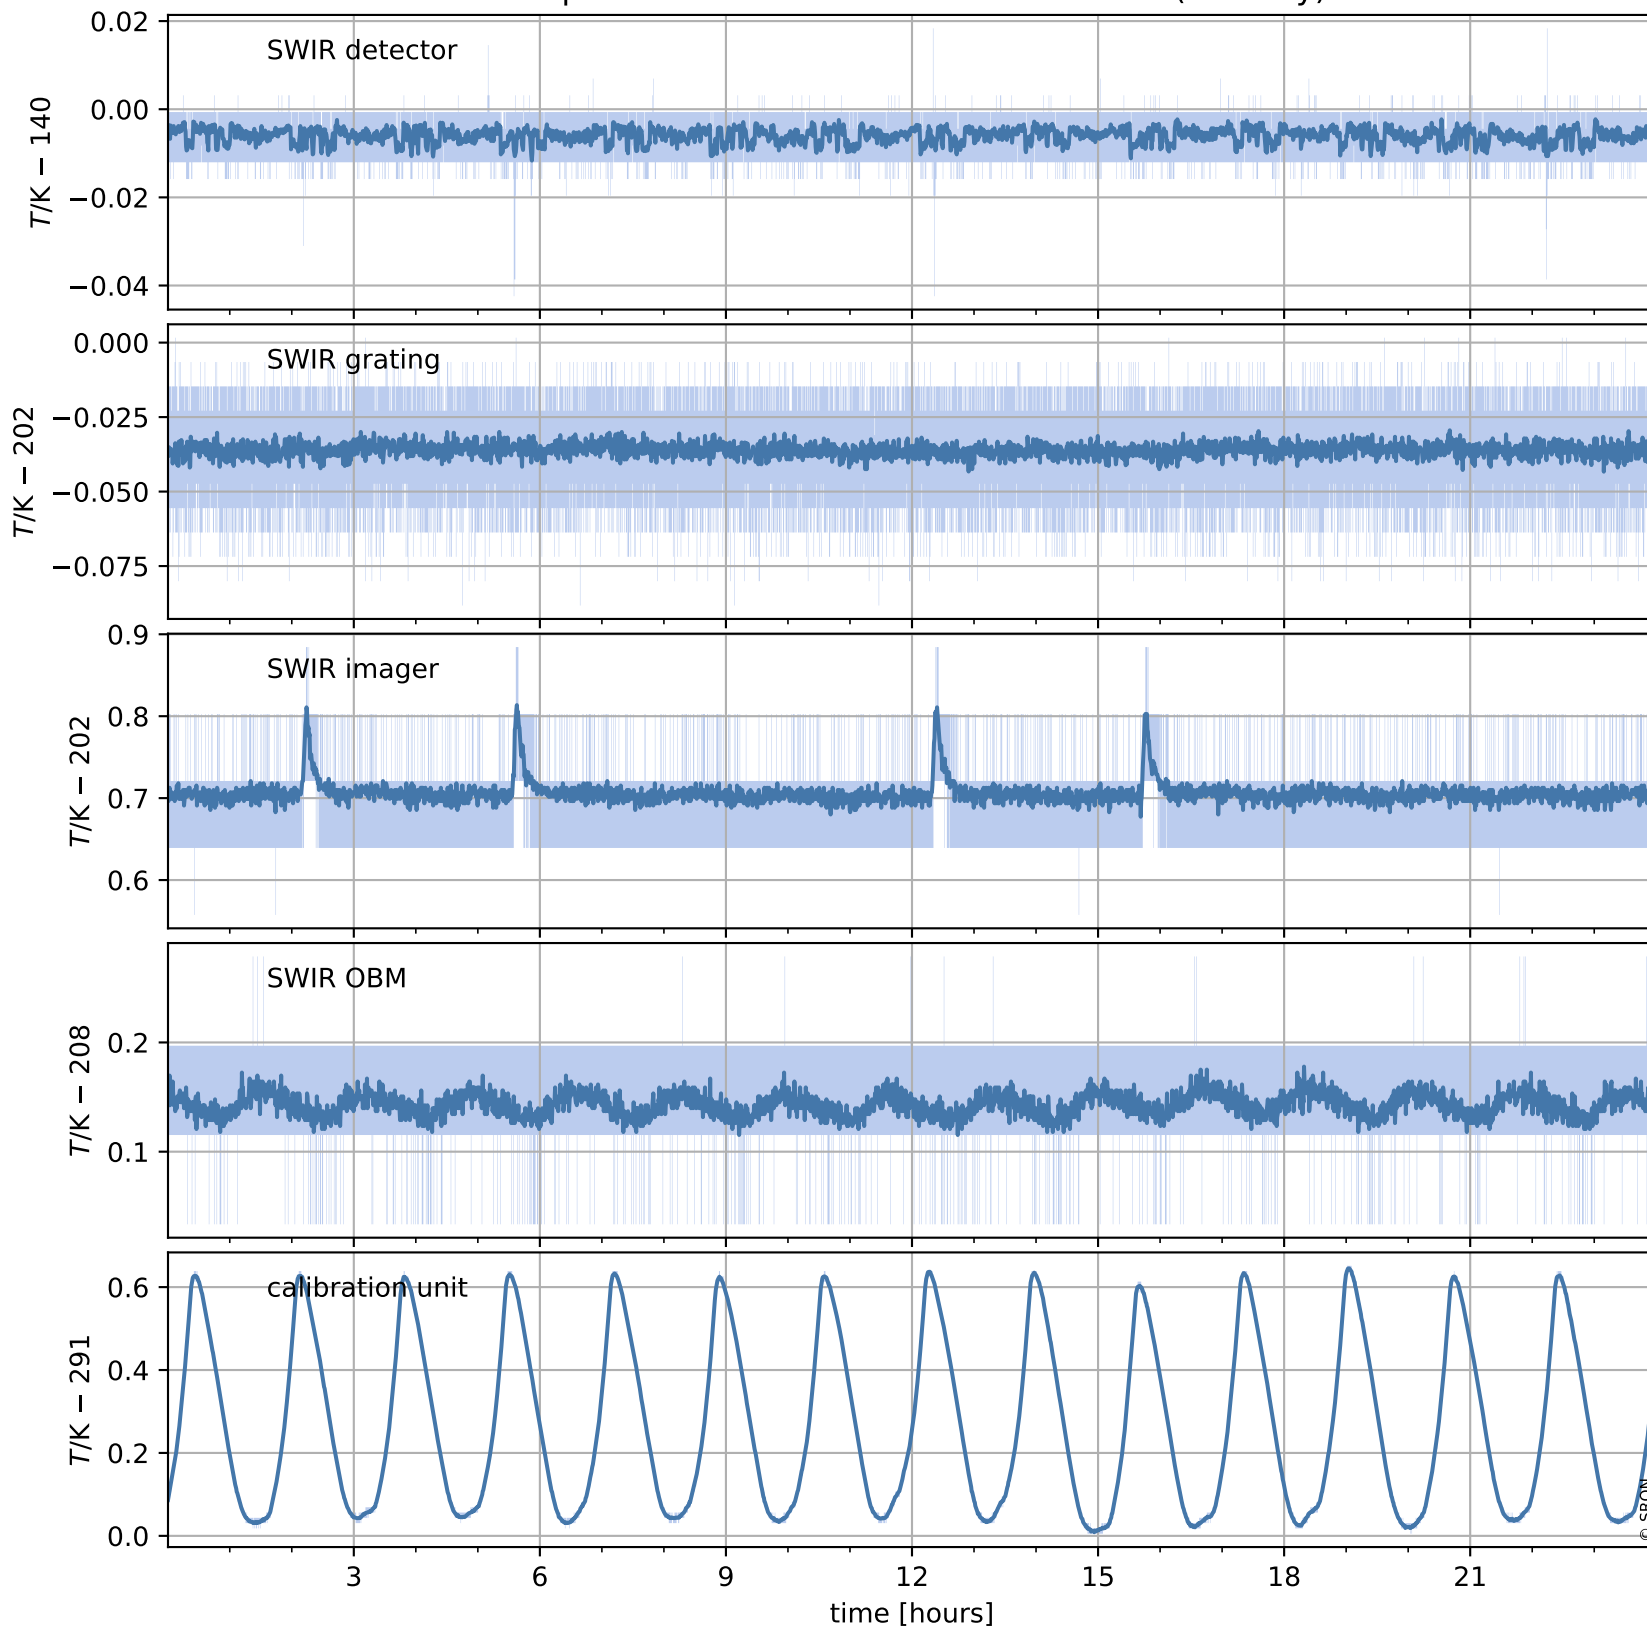

Tropomi SWIR housekeeping data

orbits : [18467, 18480]
coverage : 2021-05-07 / 2021-05-08
created : 2023-08-21T09:12:31

Temperature of sensors relevant for SWIR (one day)

Tropomi SWIR housekeeping data

orbits : [17996, 18480]
coverage : 2021-04-03 / 2021-05-08
created : 2023-08-21T09:12:31

Temperature of sensors relevant for SWIR (last month)

Tropomi SWIR housekeeping data

orbits : [18467, 18480]
coverage : 2021-05-07 / 2021-05-08
created : 2023-08-21T09:12:32

Current and duty cycle of 3 heaters relevant for SWIR (one day)