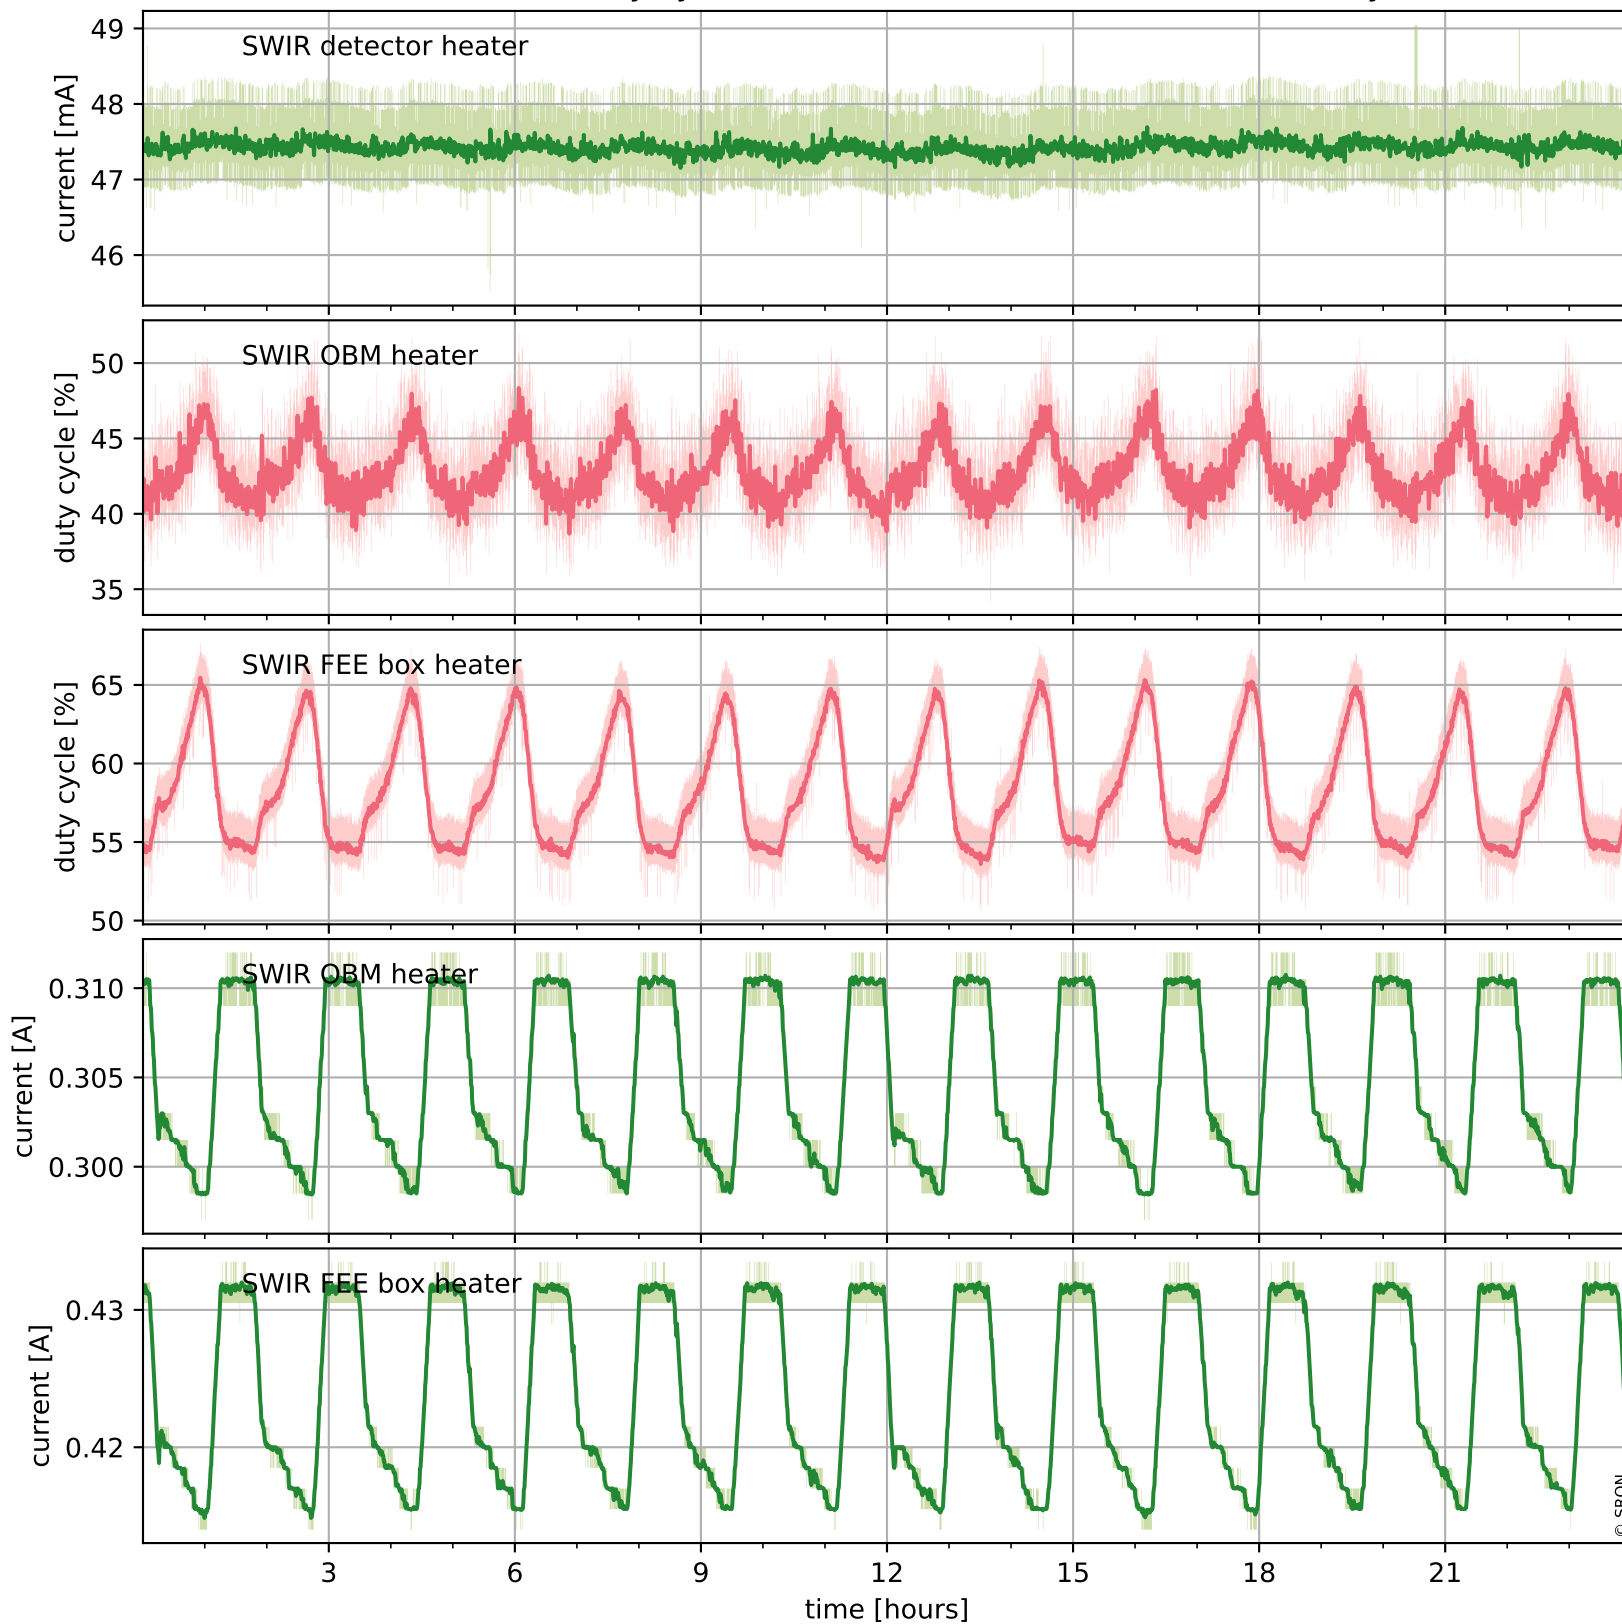

Tropomi SWIR housekeeping data

orbits : [18467, 18480]
coverage : 2021-05-07 / 2021-05-08
created : 2023-08-21T09:12:31

Temperature of sensors relevant for SWIR (one day)

Tropomi SWIR housekeeping data

orbits : [17996, 18480]
coverage : 2021-04-03 / 2021-05-08
created : 2023-08-21T09:12:31

Temperature of sensors relevant for SWIR (last month)

Tropomi SWIR housekeeping data

orbits : [18467, 18480]
coverage : 2021-05-07 / 2021-05-08
created : 2023-08-21T09:12:32

Current and duty cycle of 3 heaters relevant for SWIR (one day)

Tropomi SWIR housekeeping data

orbits : [17996, 18480]
coverage : 2021-04-03 / 2021-05-08
created : 2023-08-21T09:12:32

Current and duty cycle of 3 heaters relevant for SWIR (last month)

Tropomi SWIR housekeeping data