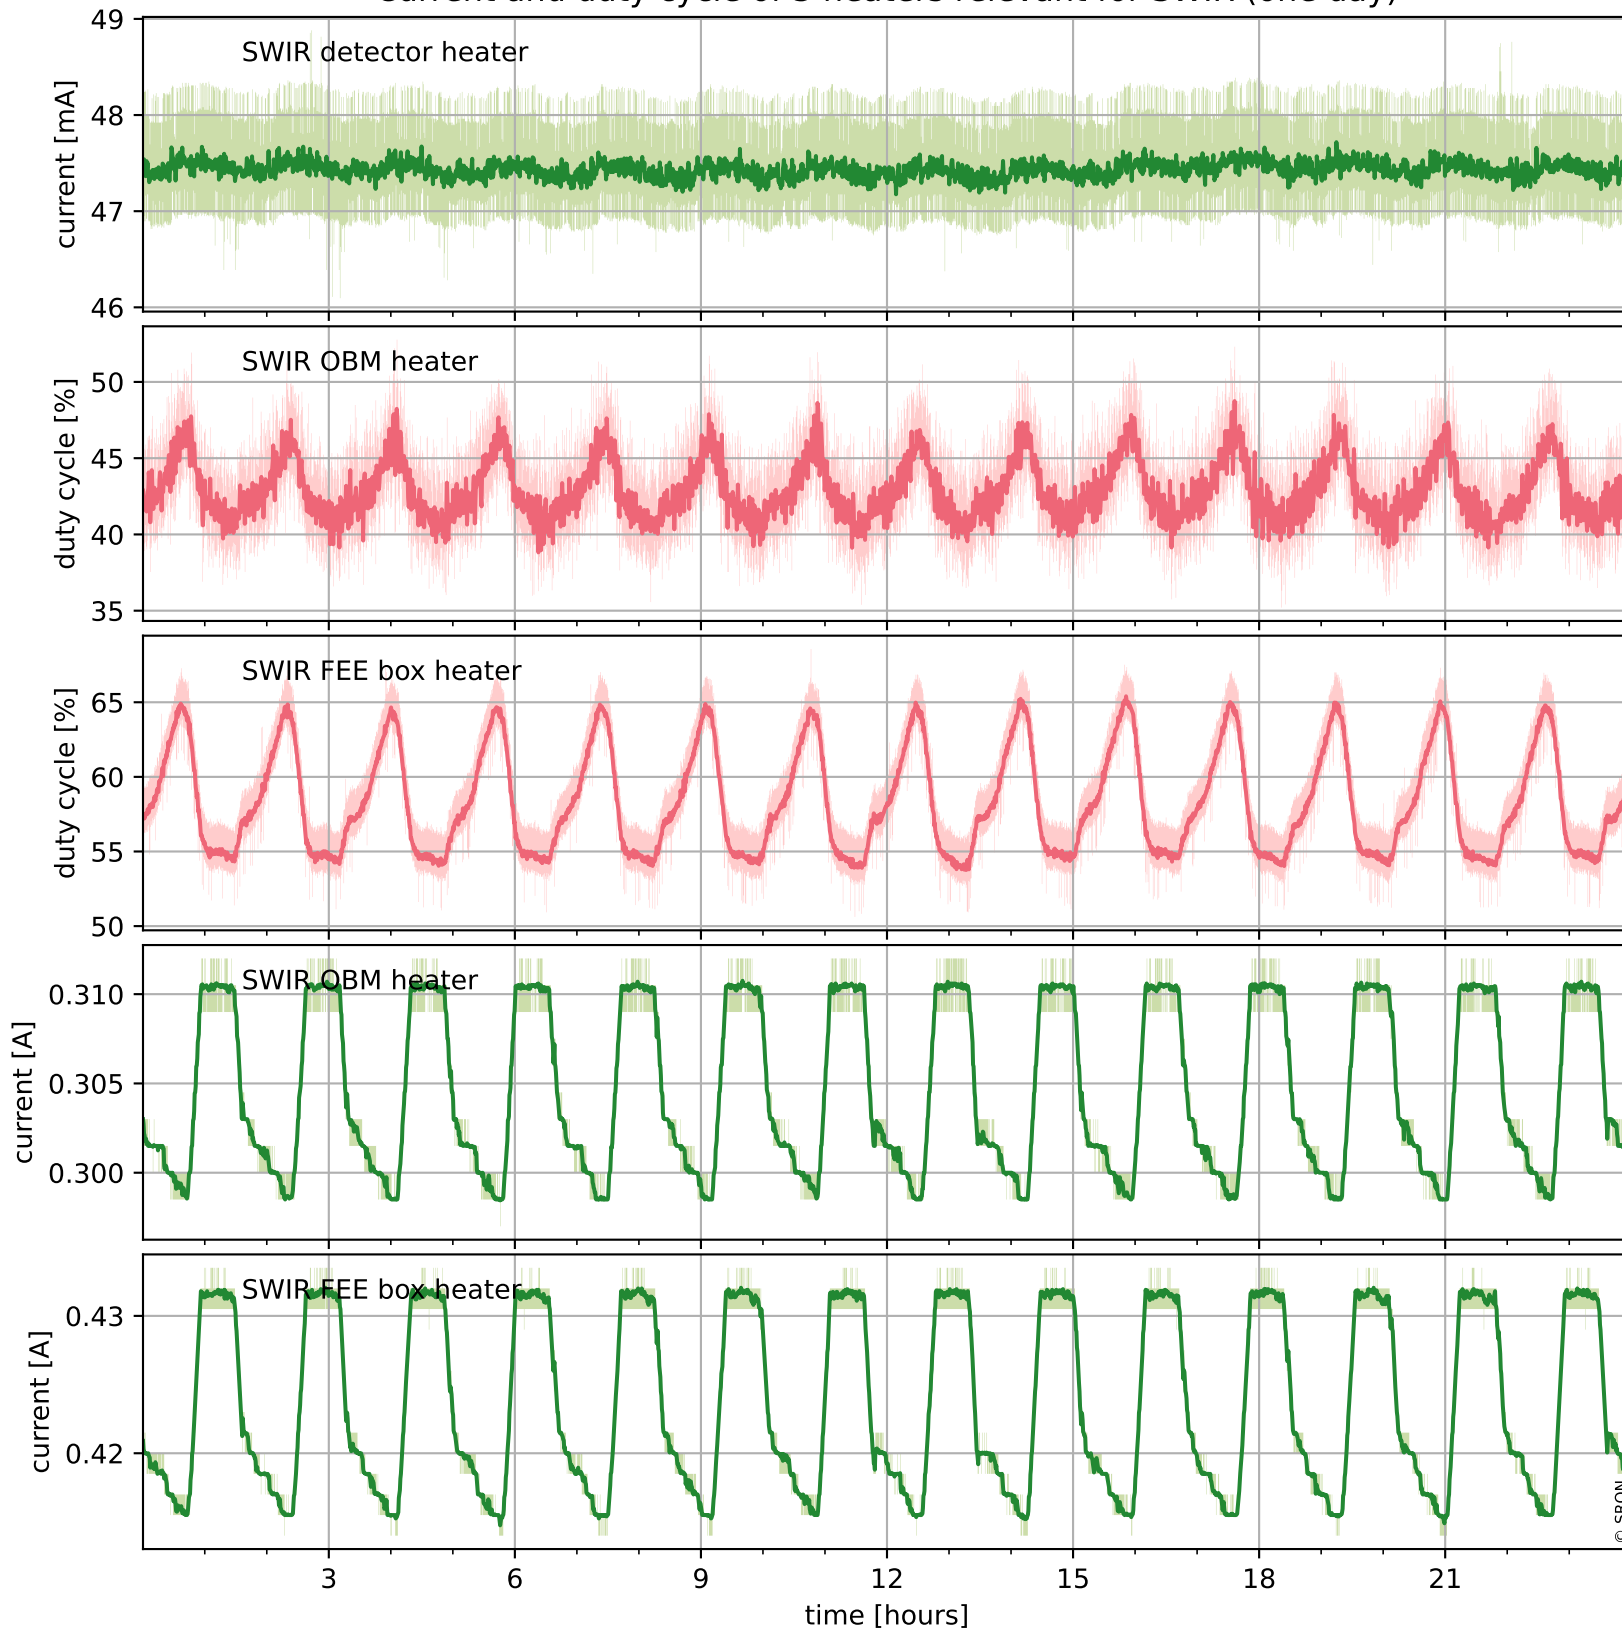

Tropomi SWIR housekeeping data

orbits : [18481, 18495]
coverage : 2021-05-08 / 2021-05-09
created : 2023-08-21T09:12:34

Current and duty cycle of 3 heaters relevant for SWIR (one day)