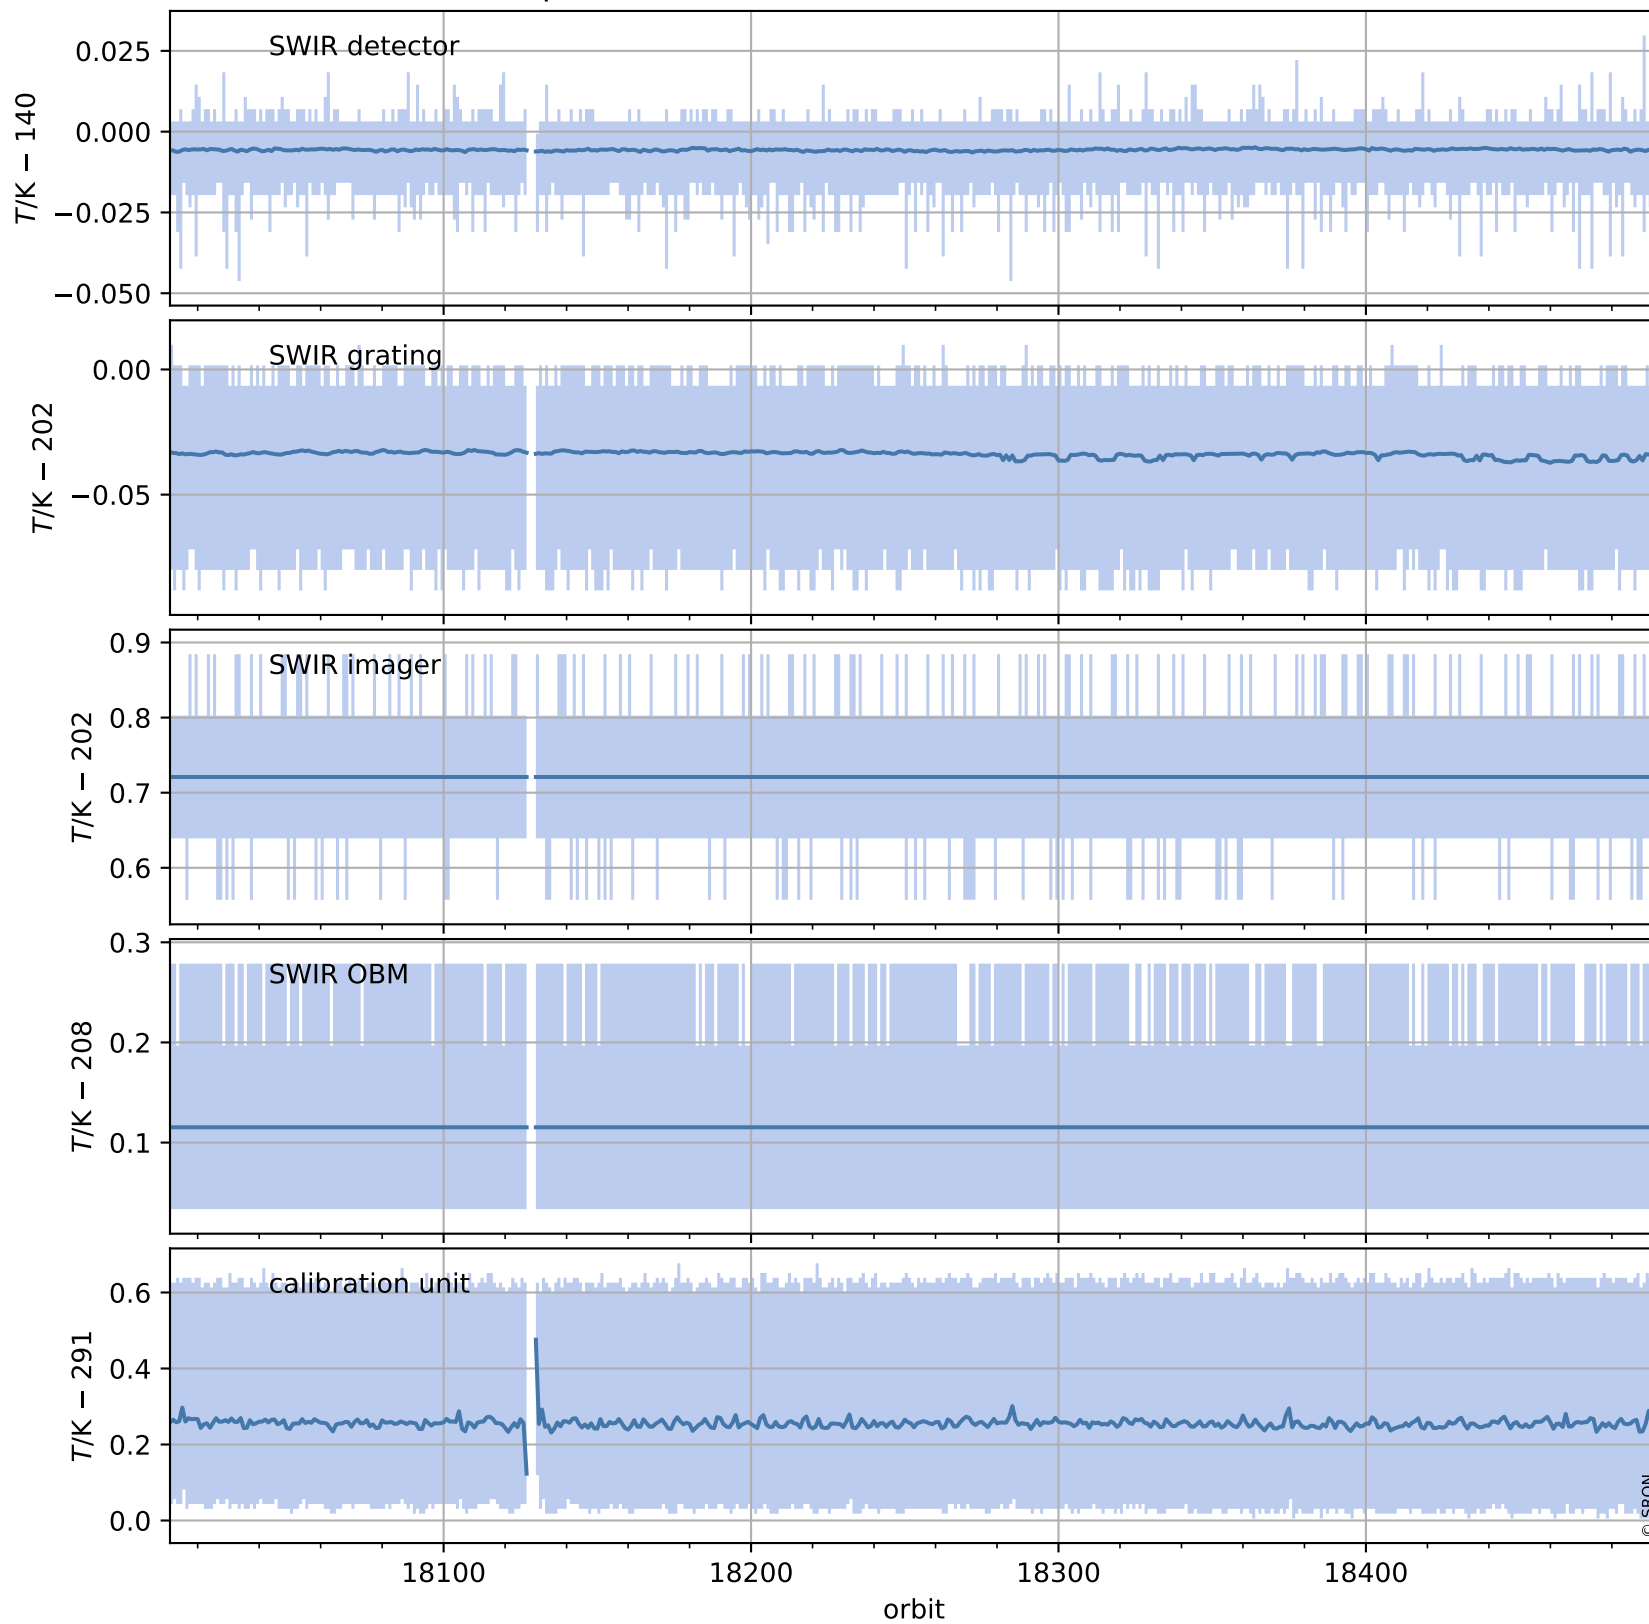

# Tropomi SWIR housekeeping data

orbits : [18481, 18495]  
coverage : 2021-05-08 / 2021-05-09  
created : 2023-08-21T09:12:33

## Temperature of sensors relevant for SWIR (one day)

# Tropomi SWIR housekeeping data

orbits : [18011, 18495]  
coverage : 2021-04-04 / 2021-05-09  
created : 2023-08-21T09:12:34

## Temperature of sensors relevant for SWIR (last month)