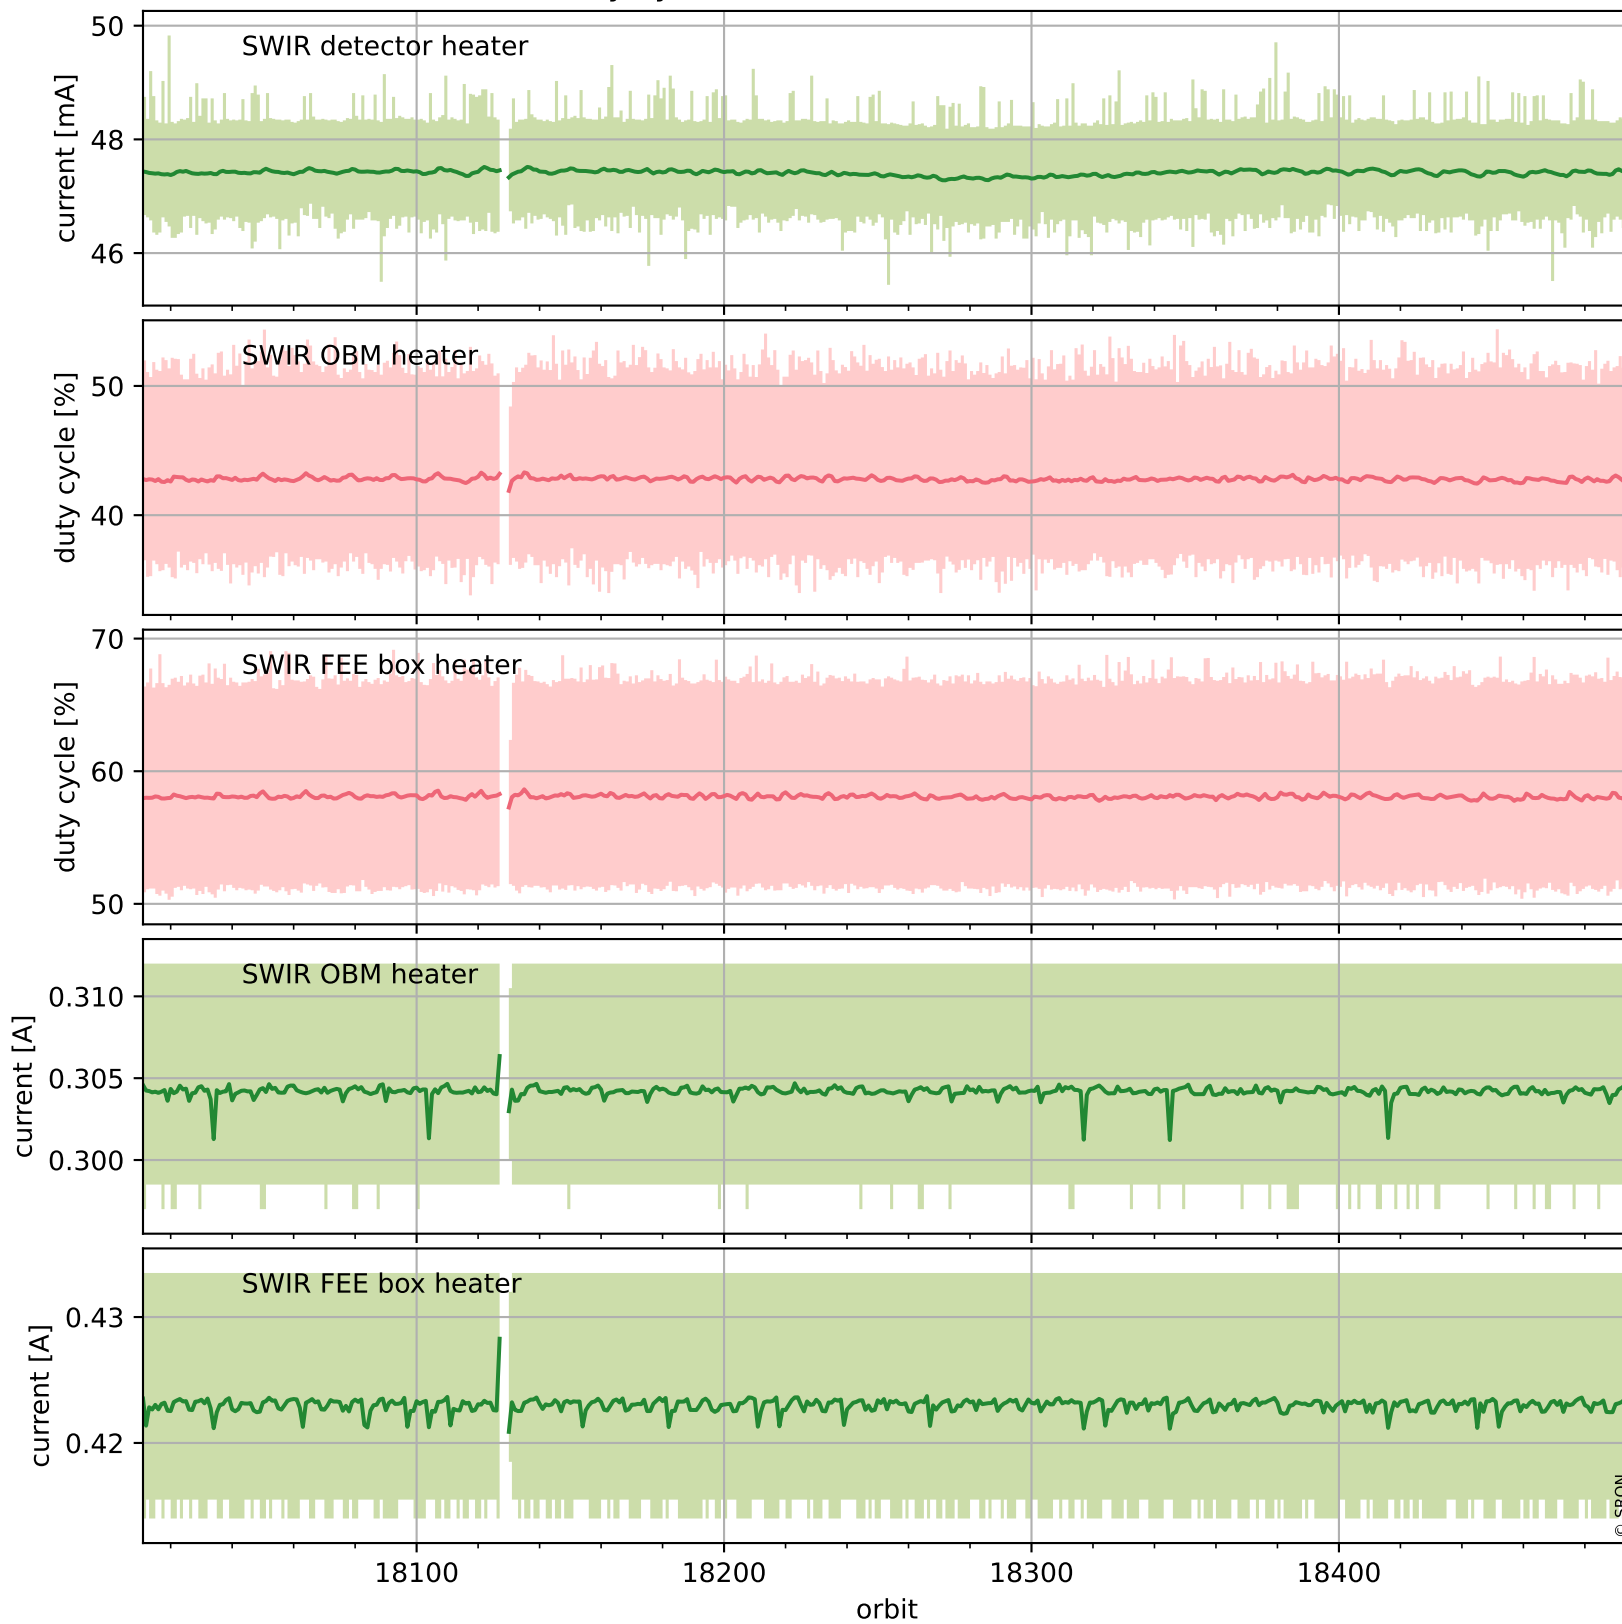

Tropomi SWIR housekeeping data

orbits : [18011, 18495]
coverage : 2021-04-04 / 2021-05-09
created : 2023-08-21T09:12:35

Current and duty cycle of 3 heaters relevant for SWIR (last month)