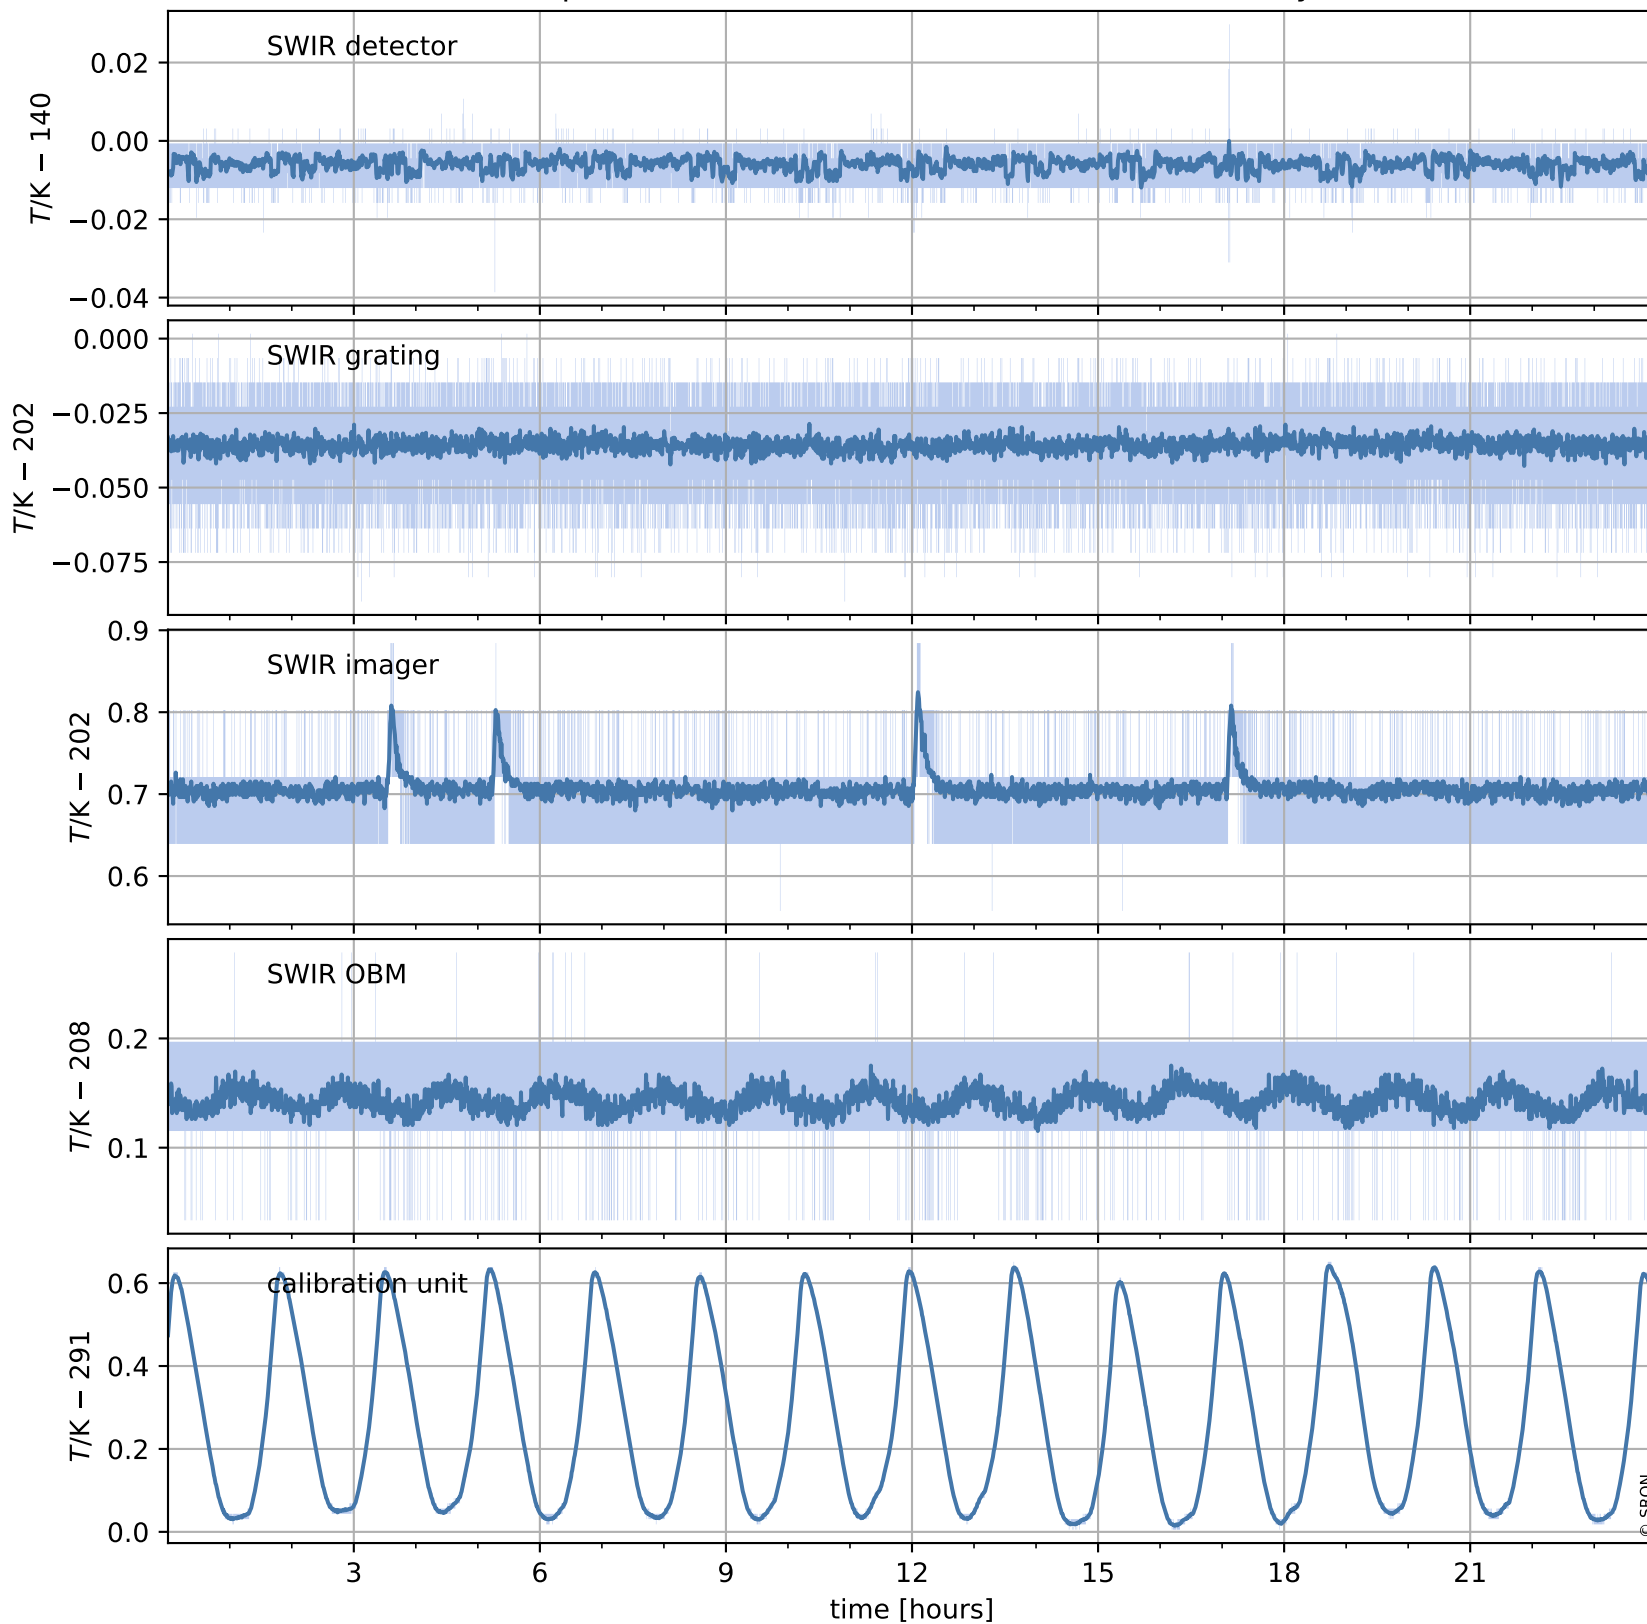

# Tropomi SWIR housekeeping data

orbits : [18481, 18495]  
coverage : 2021-05-08 / 2021-05-09  
created : 2023-08-21T09:12:33

## Temperature of sensors relevant for SWIR (one day)

## Temperature of sensors relevant for SWIR (last month)