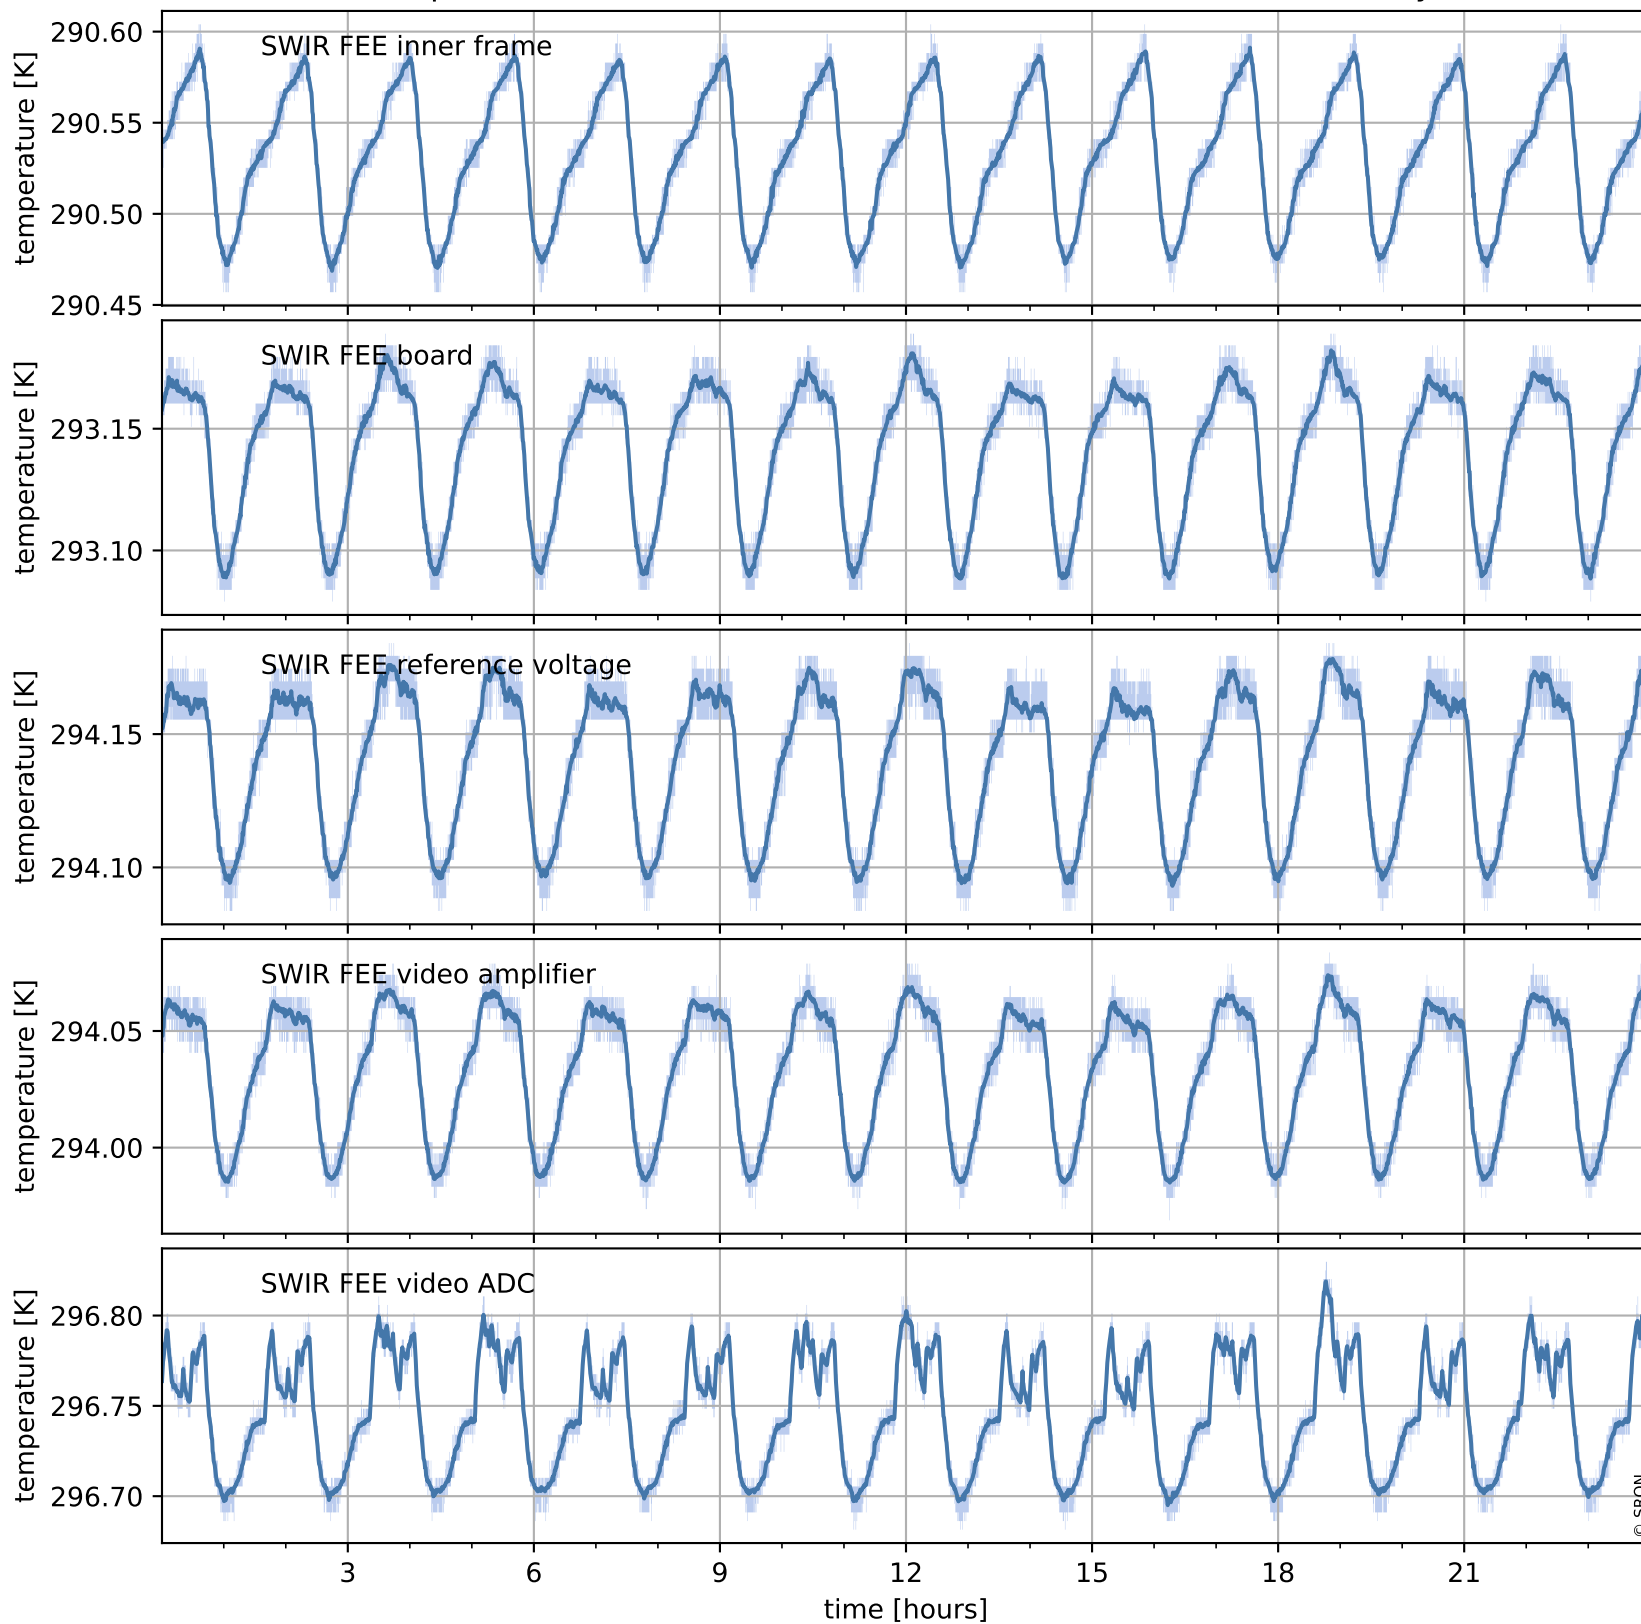

Tropomi SWIR housekeeping data

orbits : [18481, 18495]
coverage : 2021-05-08 / 2021-05-09
created : 2023-08-21T09:12:35

Temperature of sensors at the SWIR front-end electronics (one day)