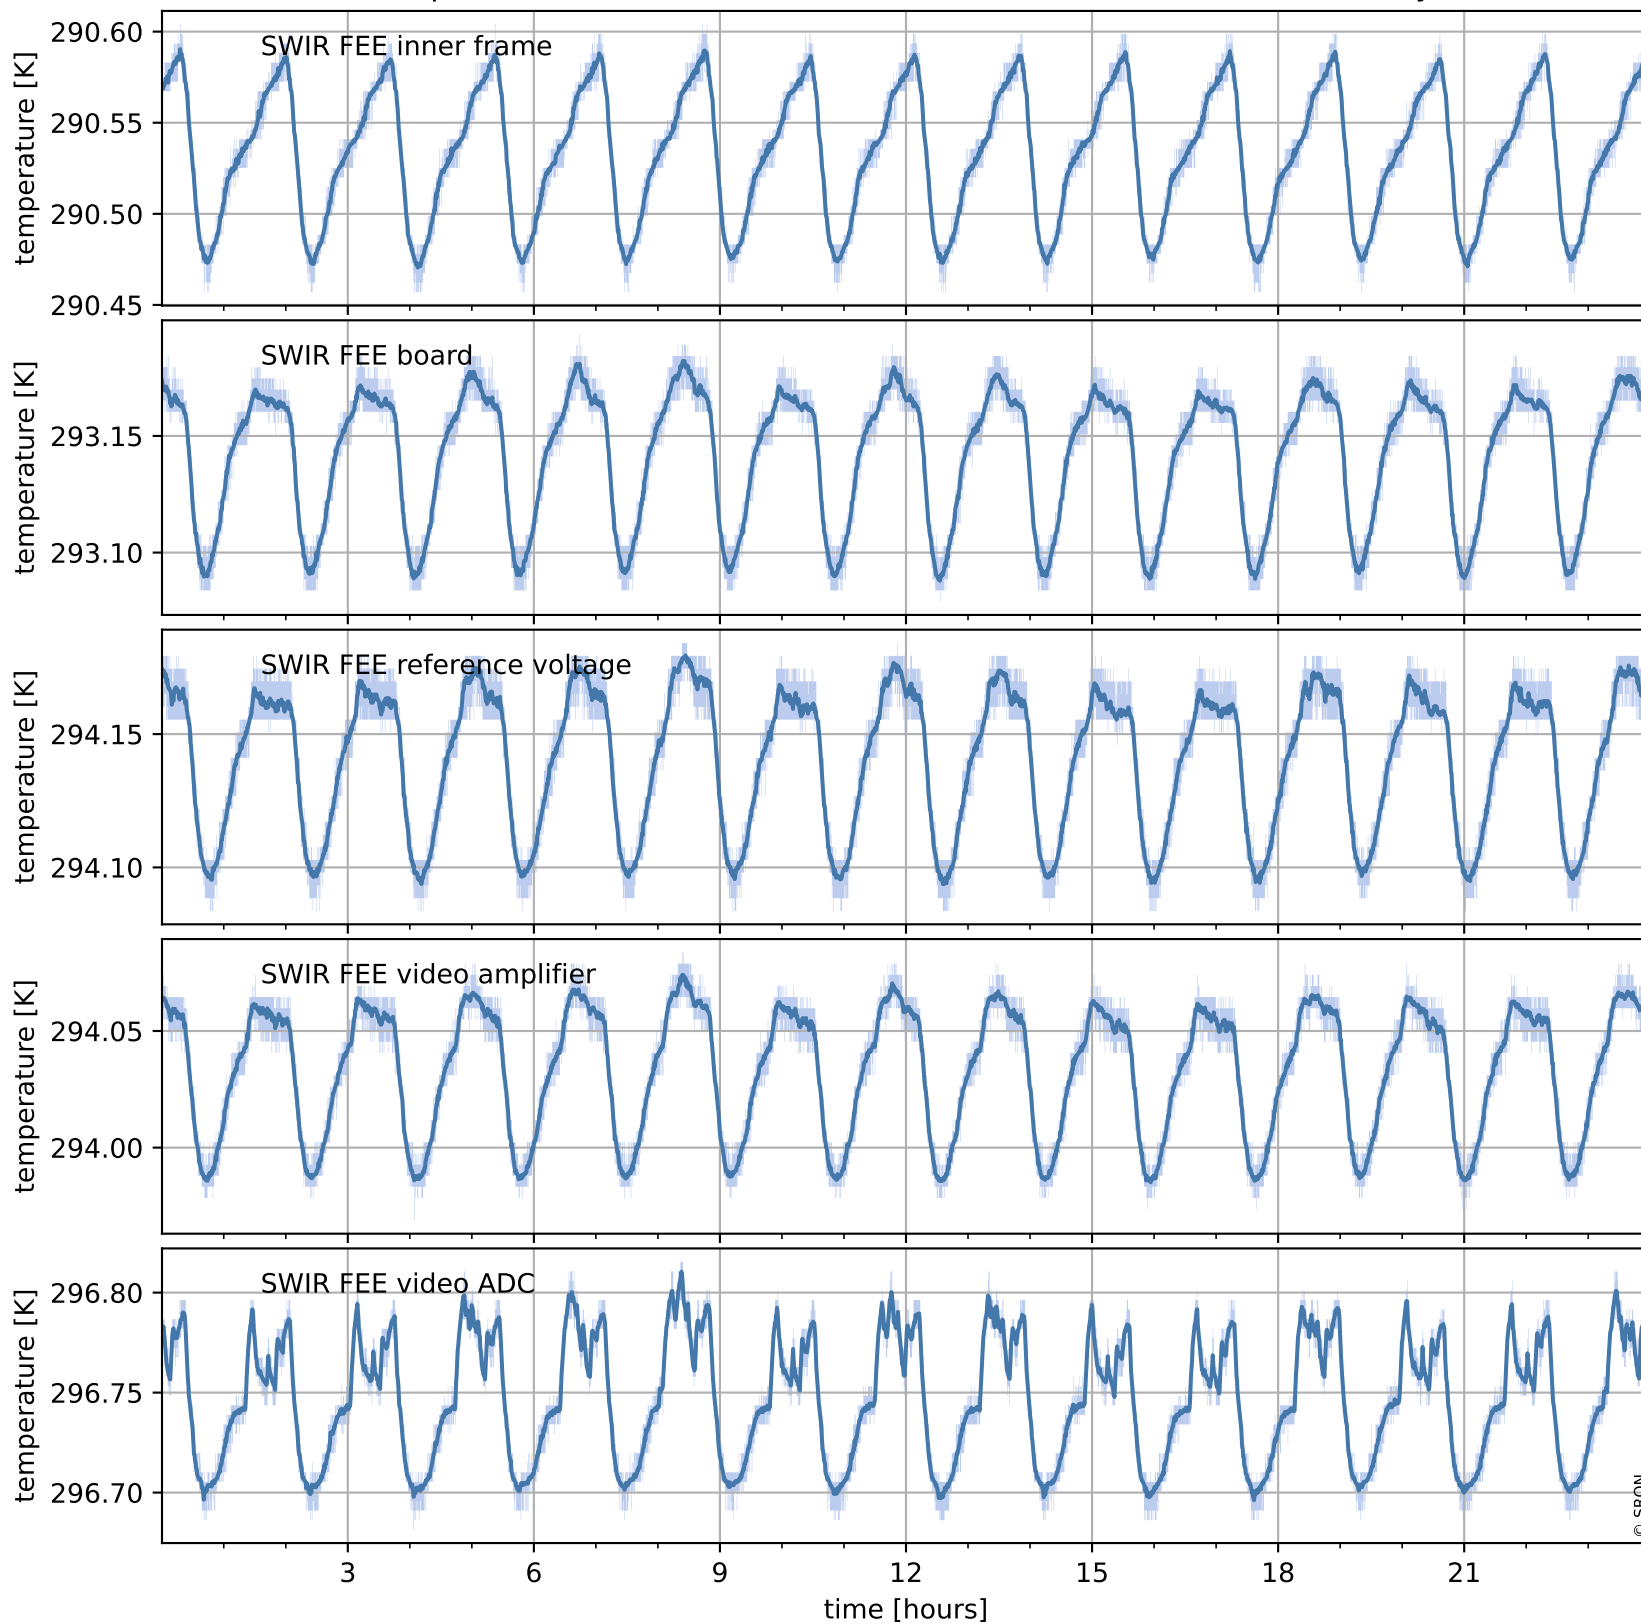

Tropomi SWIR housekeeping data

orbits : [18496, 18509]
coverage : 2021-05-09 / 2021-05-10
created : 2023-08-21T09:12:37

Temperature of sensors at the SWIR front-end electronics (one day)