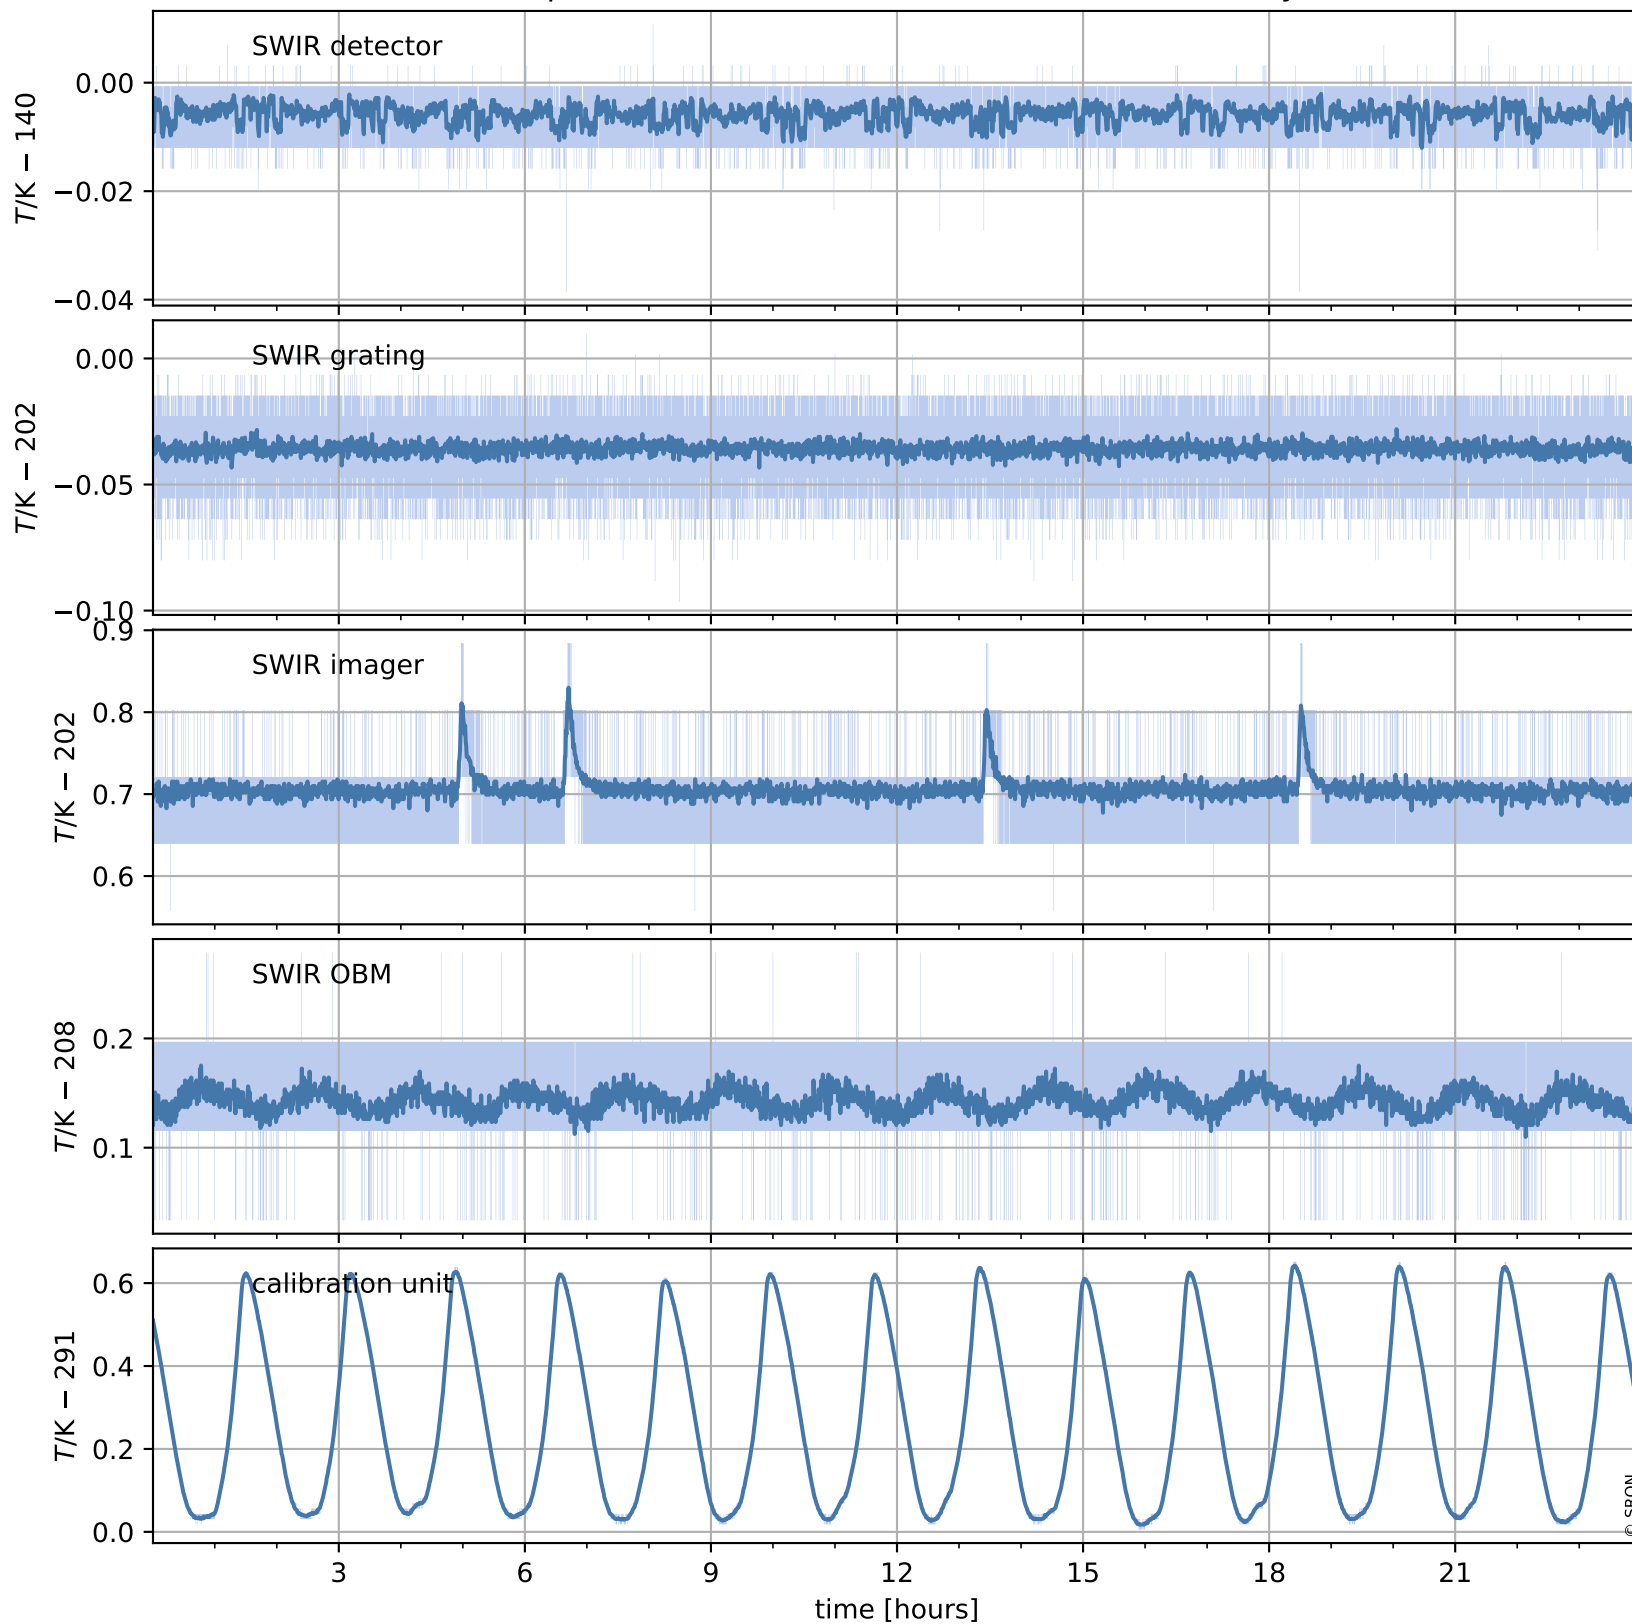

# Tropomi SWIR housekeeping data

orbits : [18496, 18509]  
coverage : 2021-05-09 / 2021-05-10  
created : 2023-08-21T09:12:36

## Temperature of sensors relevant for SWIR (one day)

## Temperature of sensors relevant for SWIR (last month)