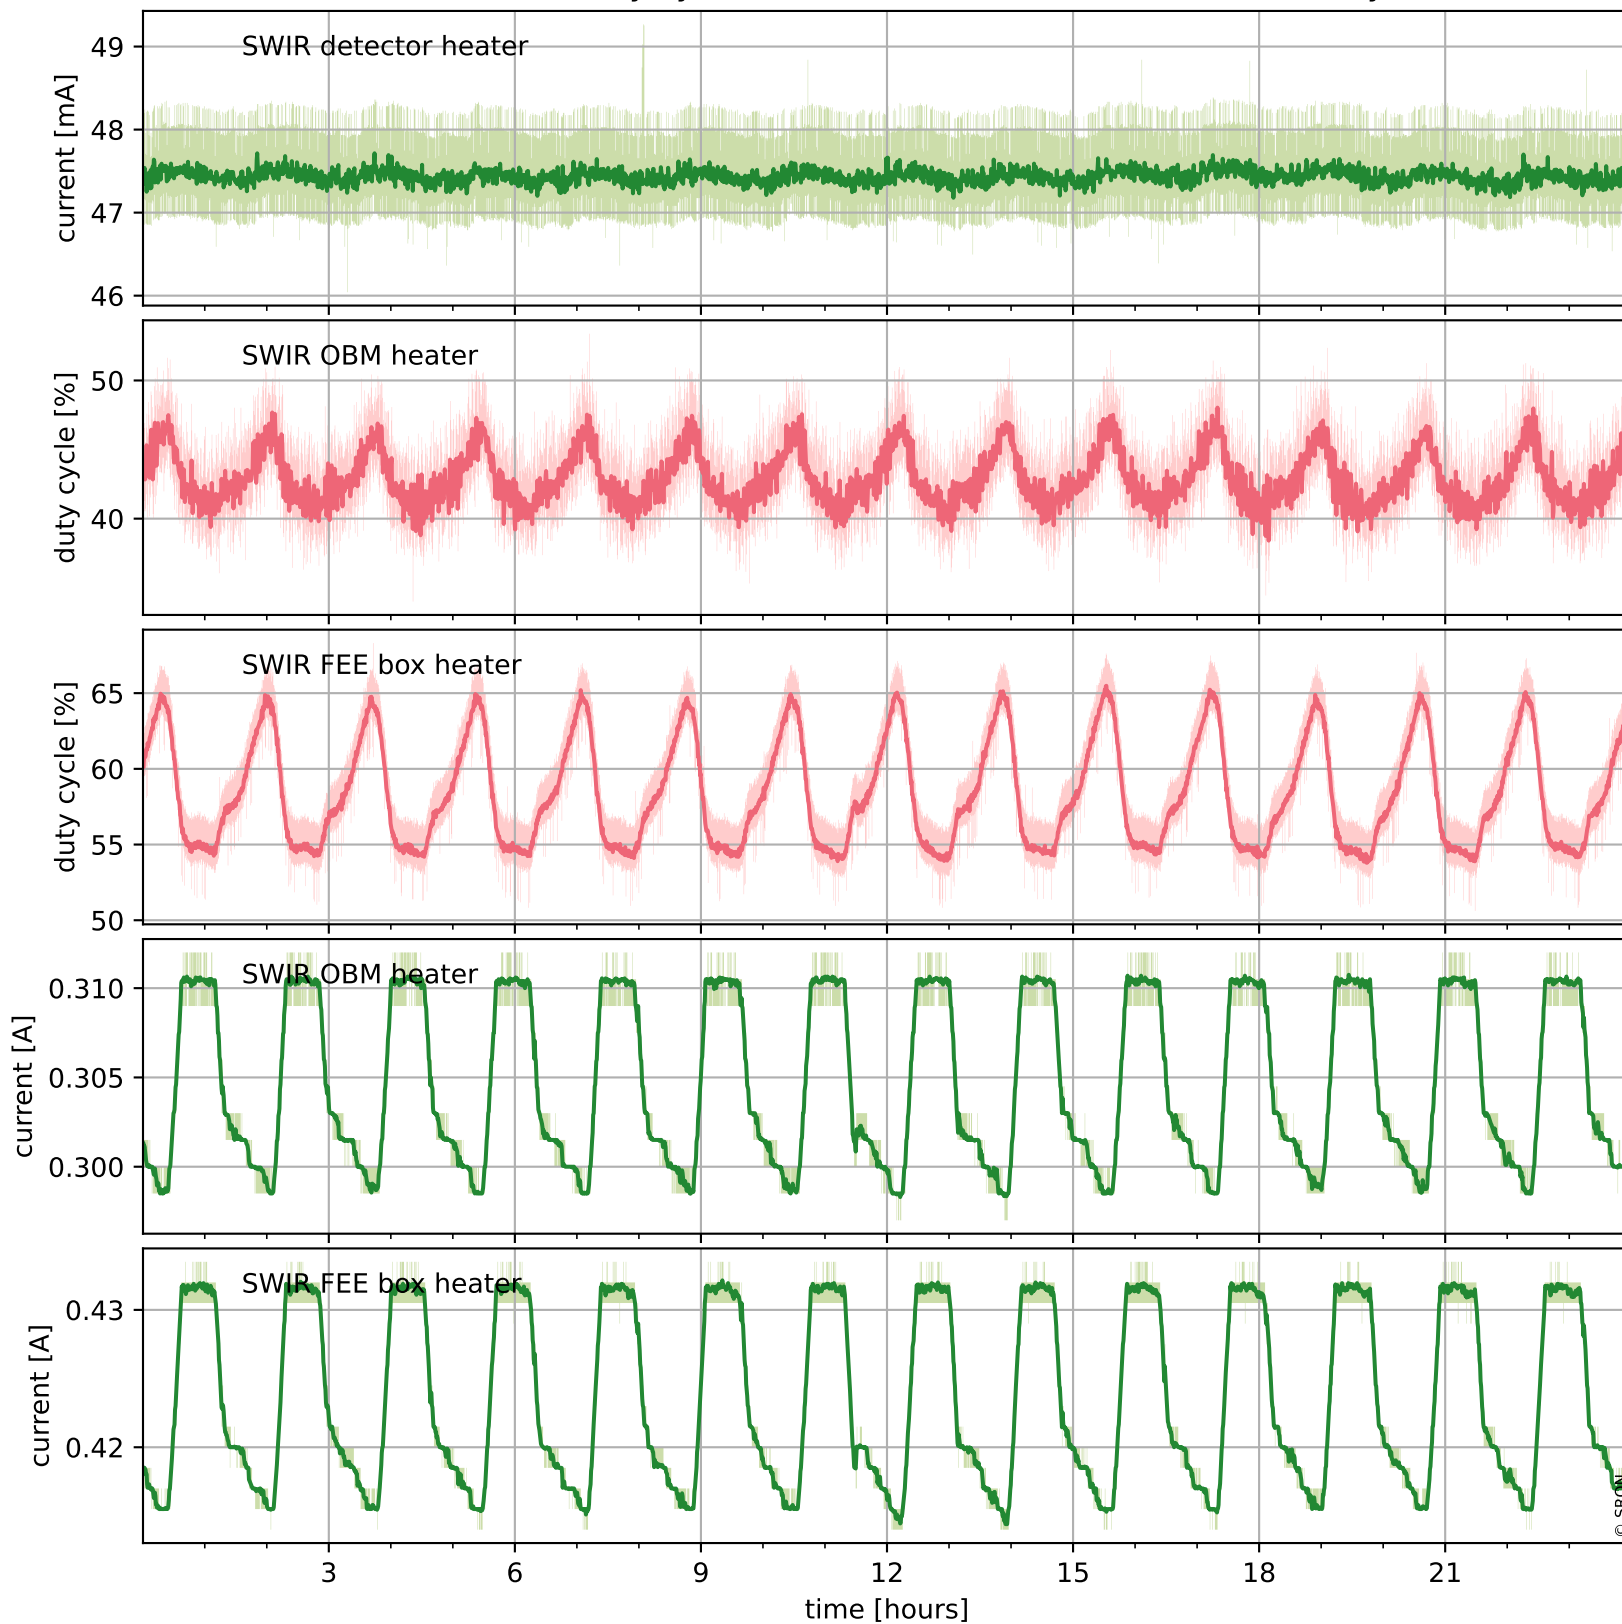

Tropomi SWIR housekeeping data

orbits : [18496, 18509]
coverage : 2021-05-09 / 2021-05-10
created : 2023-08-21T09:12:36

Current and duty cycle of 3 heaters relevant for SWIR (one day)