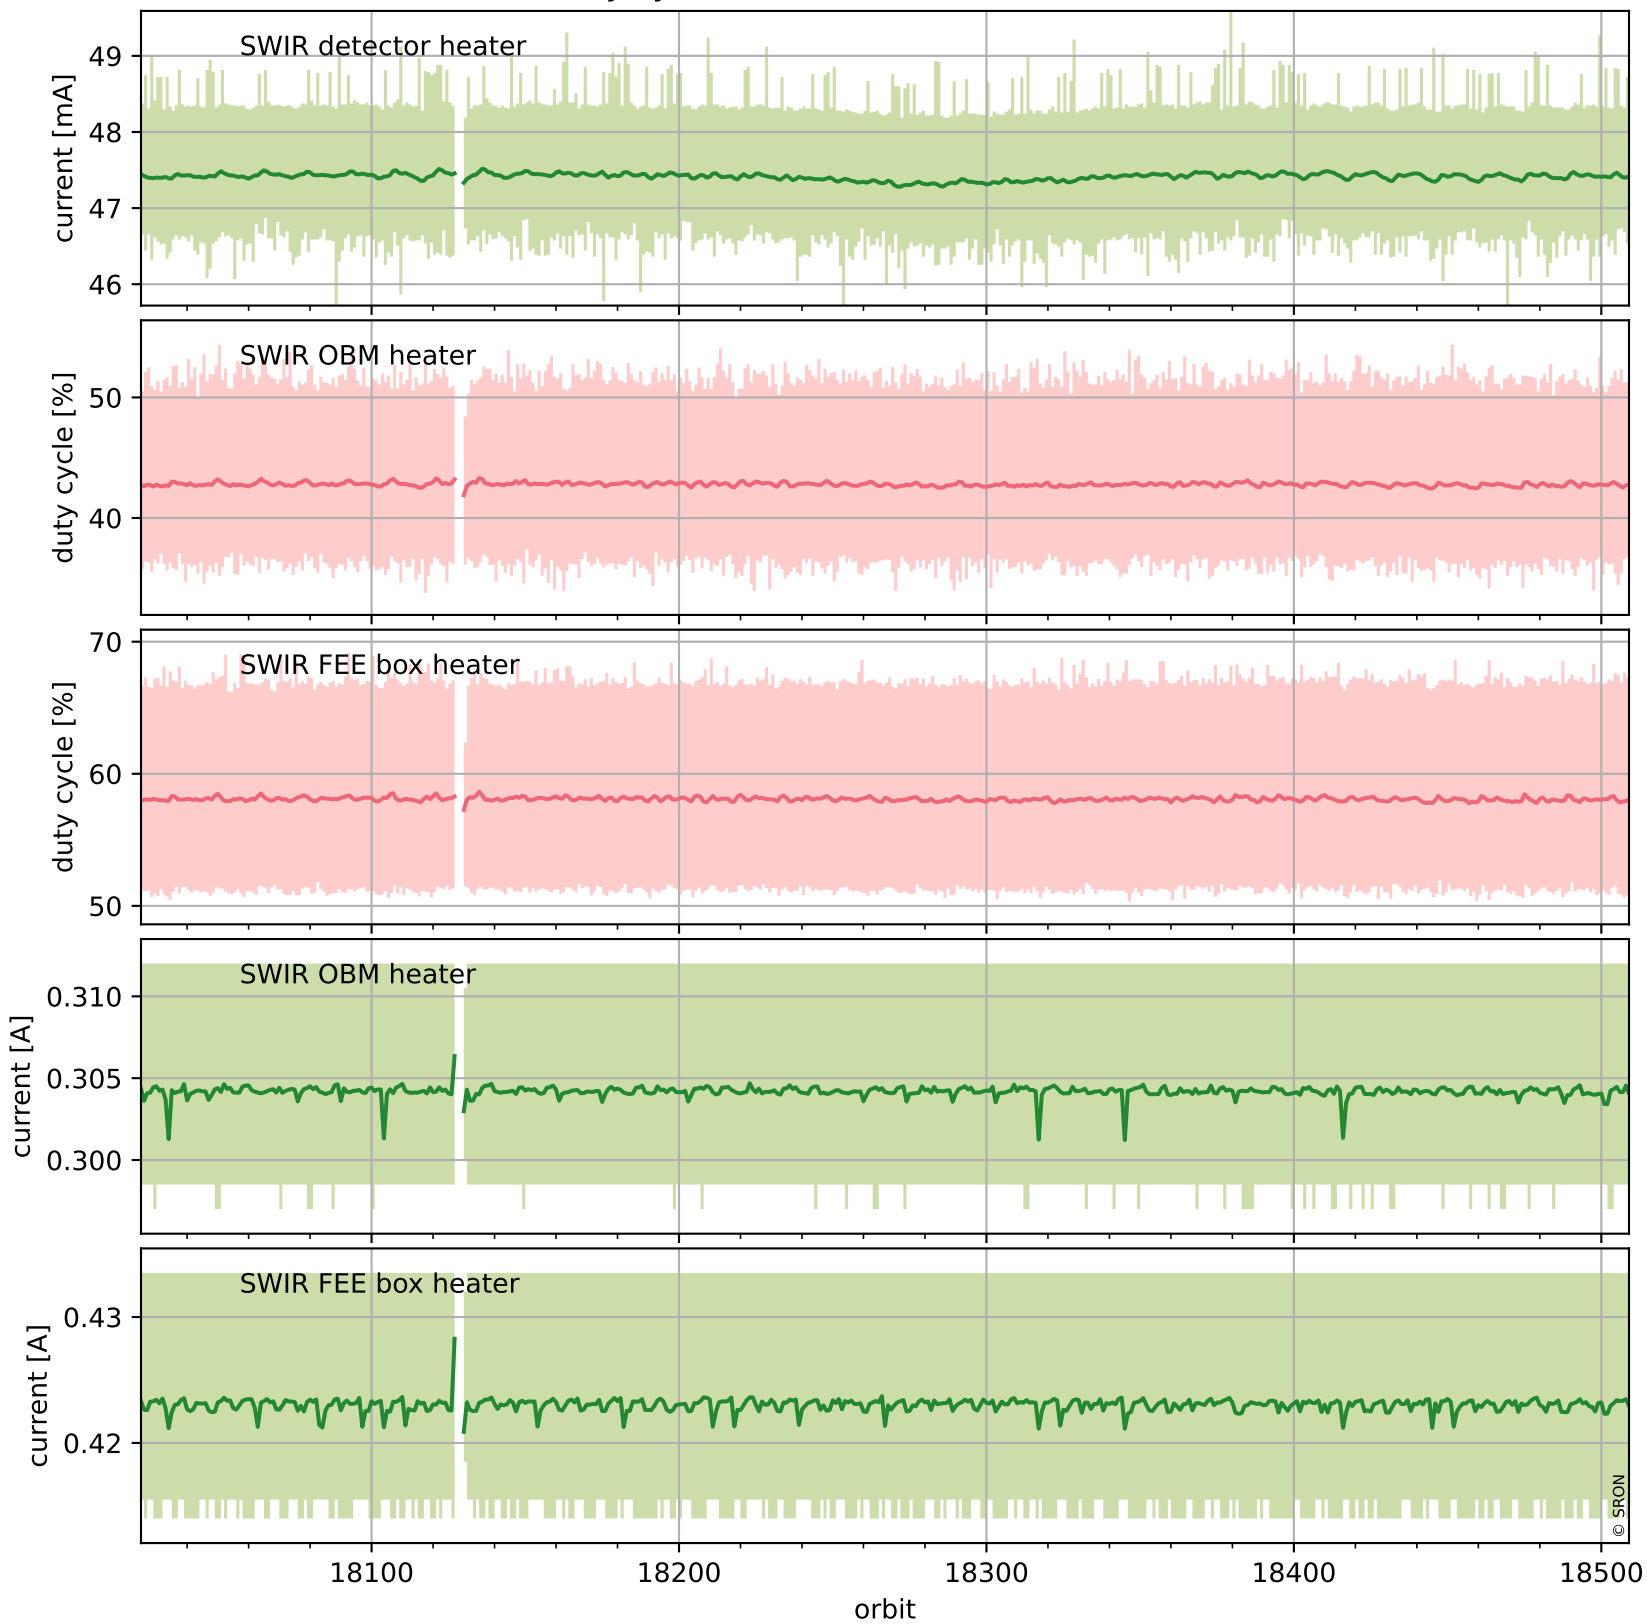

Tropomi SWIR housekeeping data

orbits : [18025, 18509]
coverage : 2021-04-05 / 2021-05-10
created : 2023-08-21T09:12:37

Current and duty cycle of 3 heaters relevant for SWIR (last month)