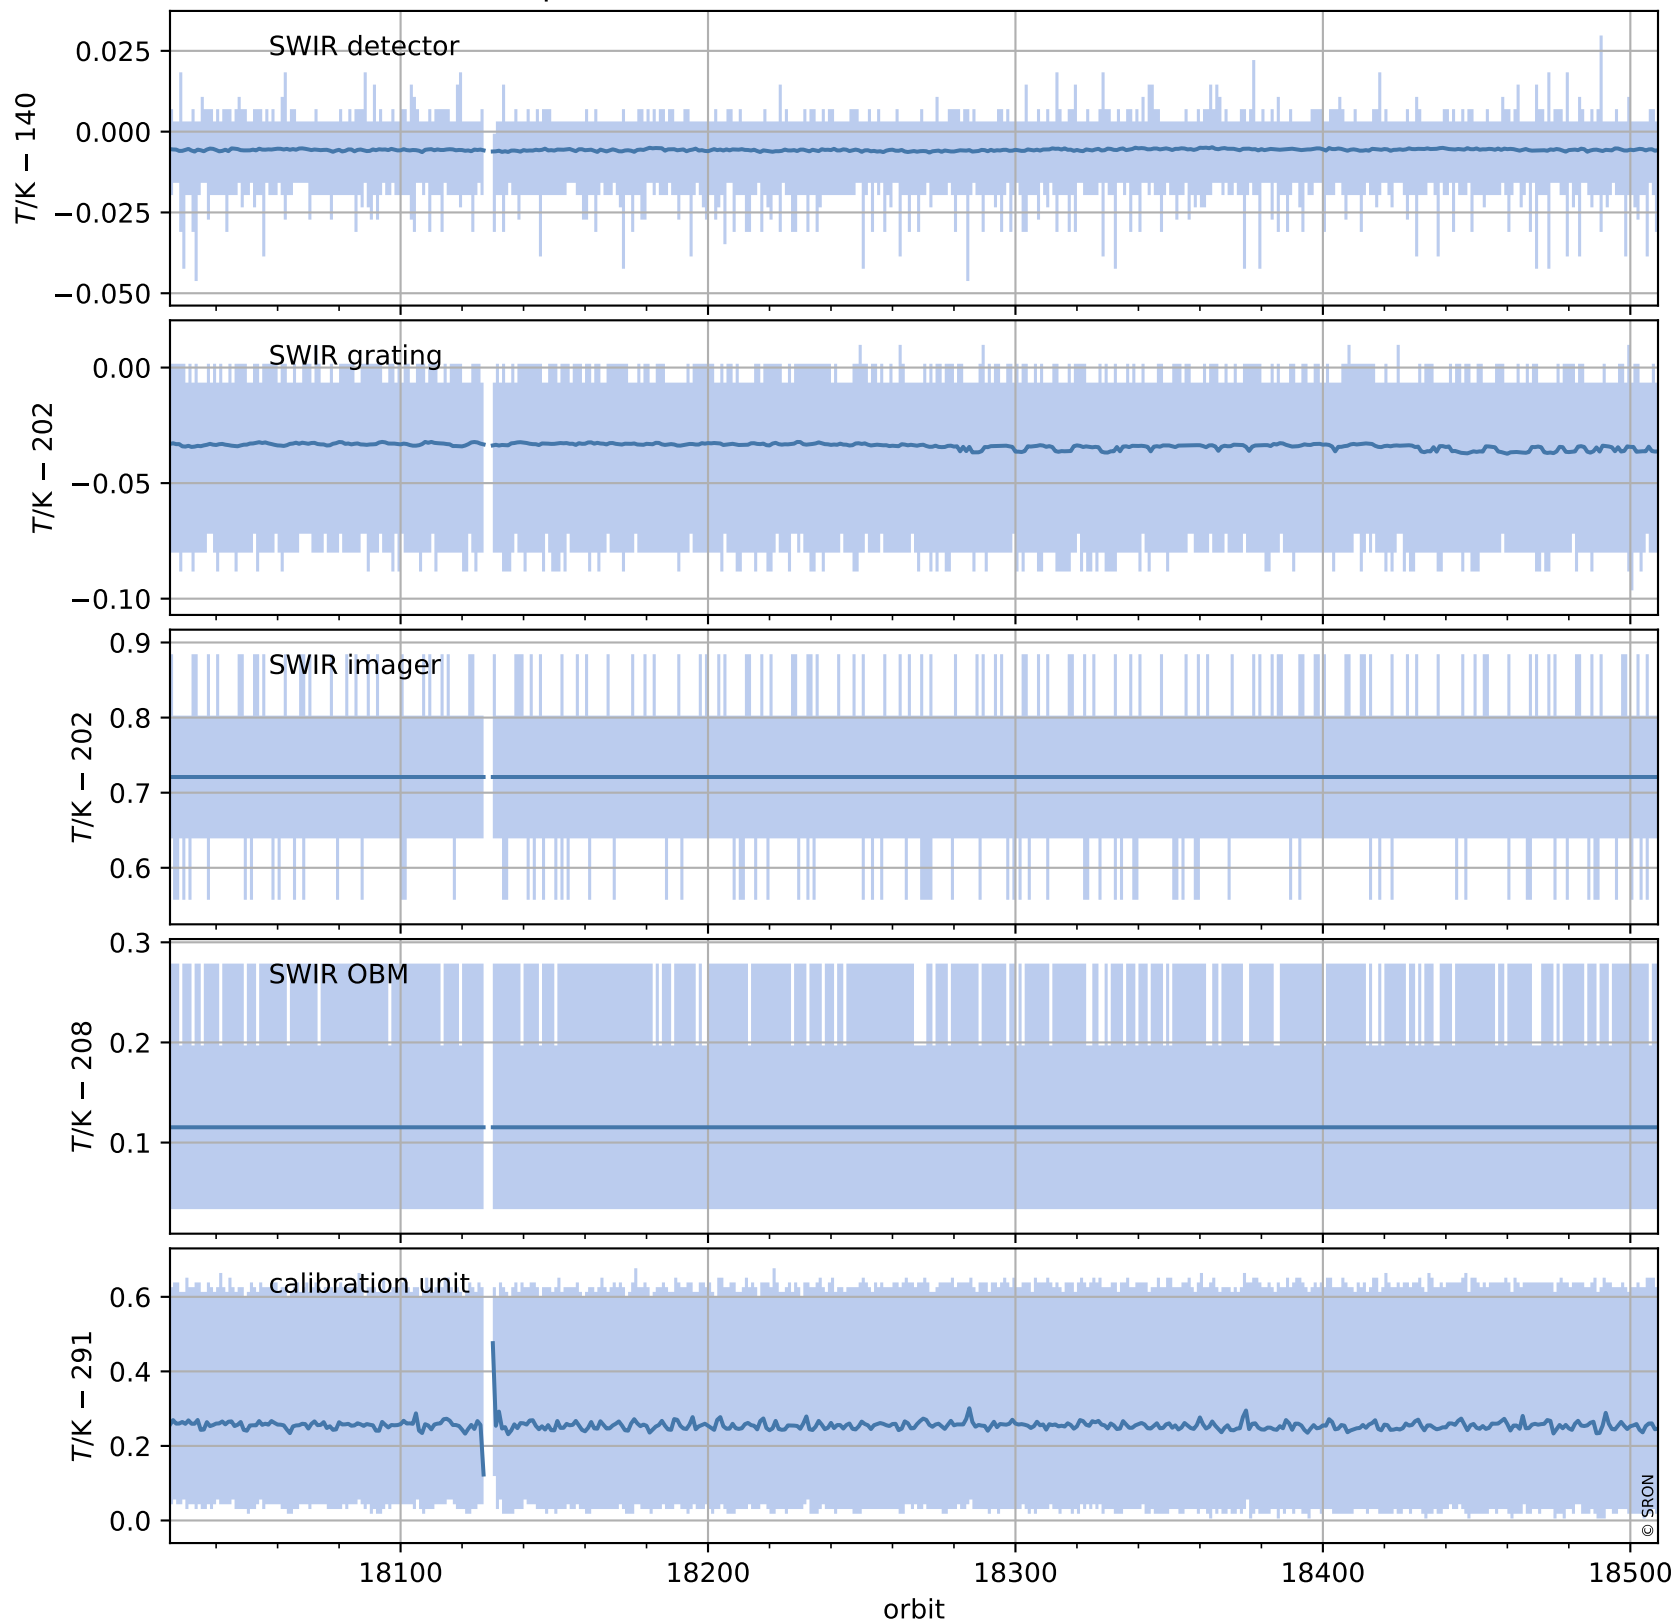

# Tropomi SWIR housekeeping data

orbits : [18496, 18509]  
coverage : 2021-05-09 / 2021-05-10  
created : 2023-08-21T09:12:36

## Temperature of sensors relevant for SWIR (one day)

# Tropomi SWIR housekeeping data

orbits : [18025, 18509]  
coverage : 2021-04-05 / 2021-05-10  
created : 2023-08-21T09:12:36

## Temperature of sensors relevant for SWIR (last month)