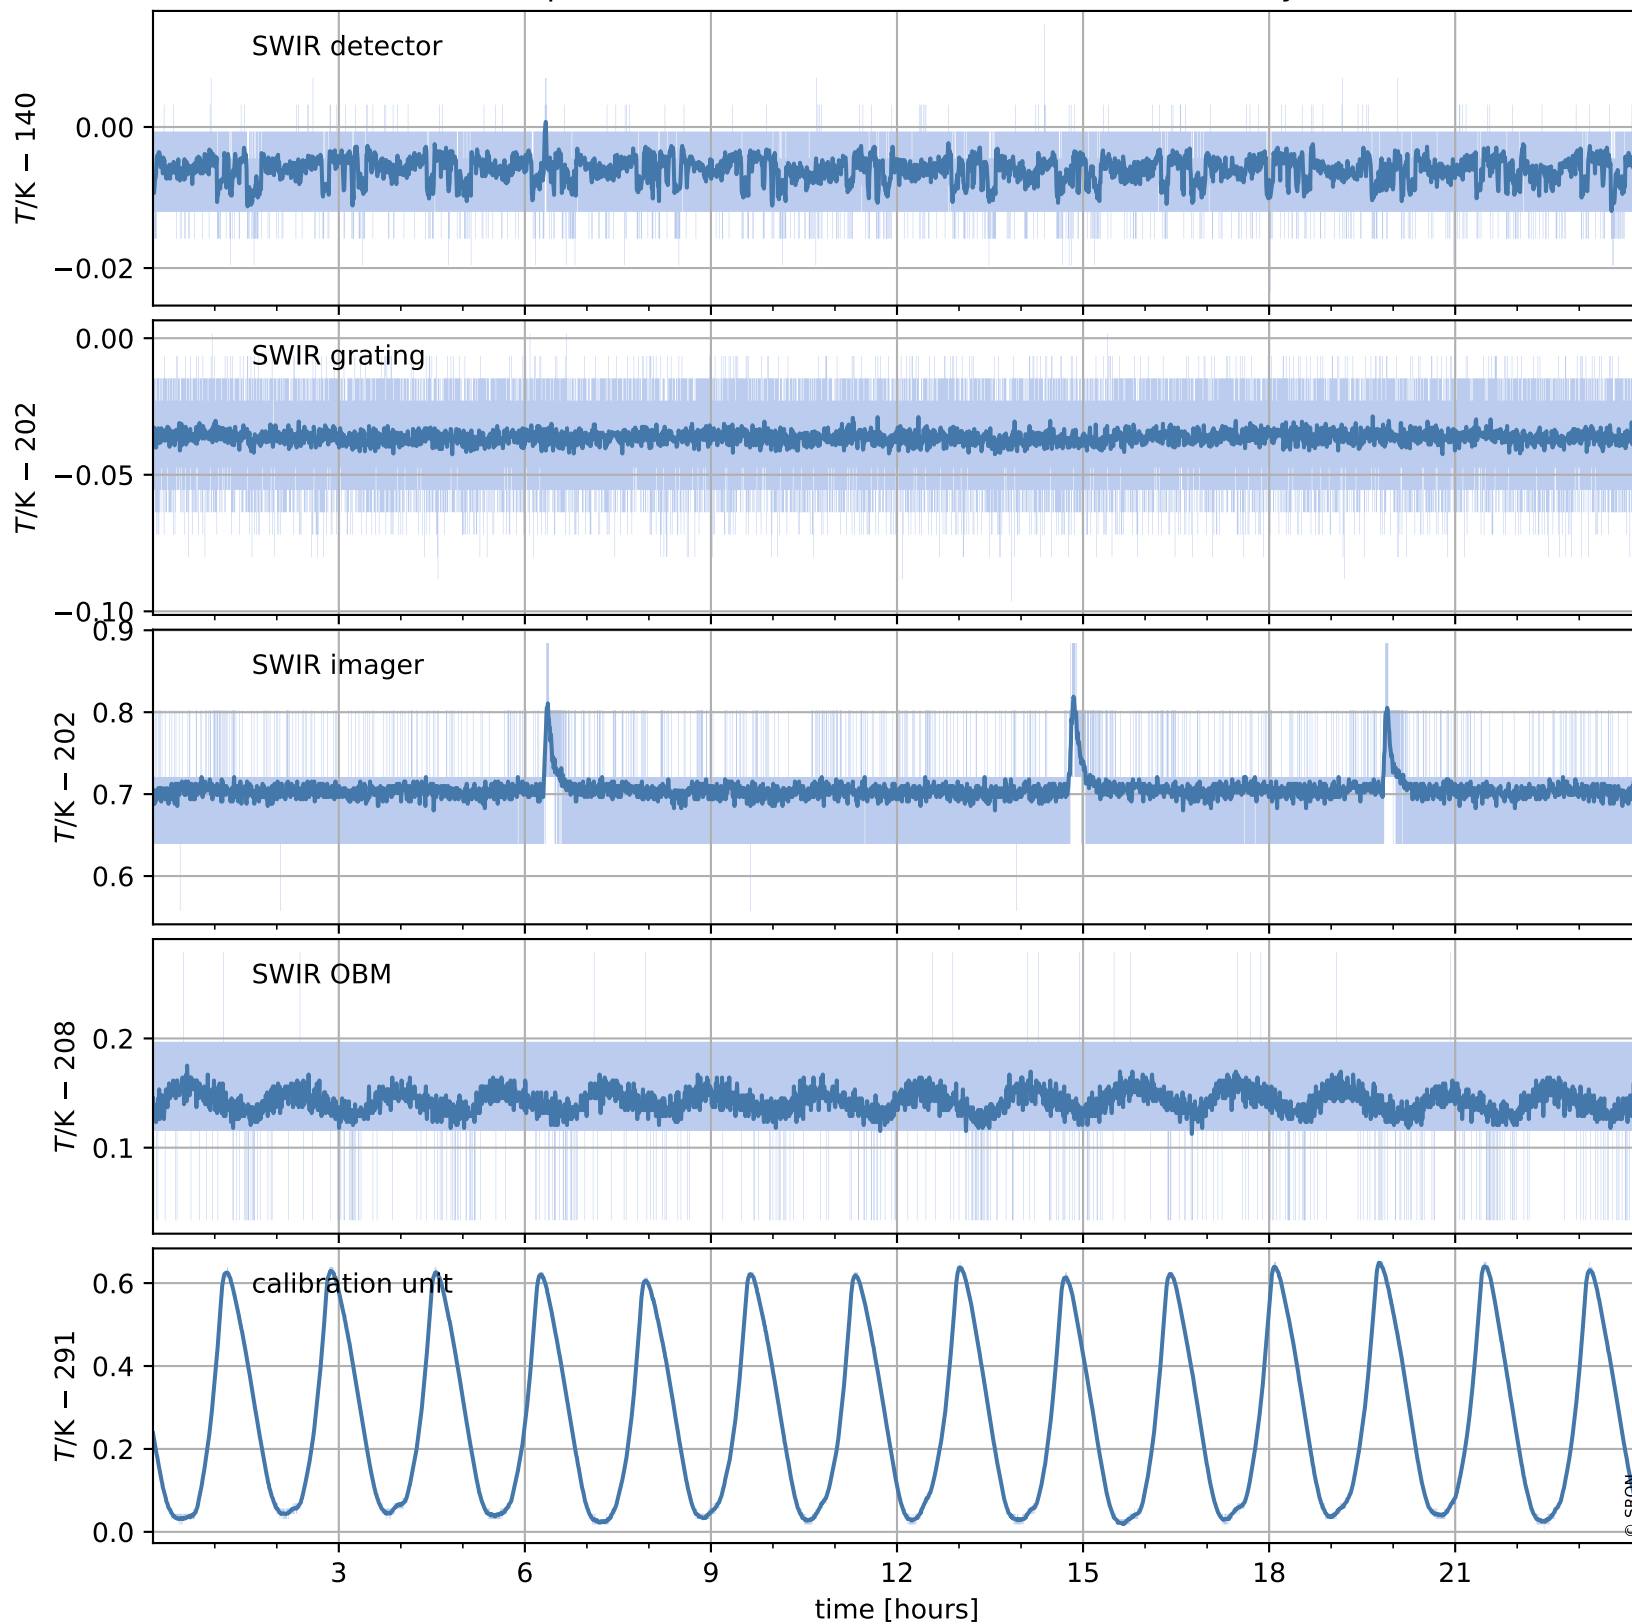

Tropomi SWIR housekeeping data

orbits : [18510, 18523]
coverage : 2021-05-10 / 2021-05-11
created : 2023-08-21T09:12:38

Temperature of sensors relevant for SWIR (one day)

Tropomi SWIR housekeeping data

orbits : [18039, 18523]
coverage : 2021-04-06 / 2021-05-11
created : 2023-08-21T09:12:38

Temperature of sensors relevant for SWIR (last month)

Tropomi SWIR housekeeping data

orbits : [18510, 18523]
coverage : 2021-05-10 / 2021-05-11
created : 2023-08-21T09:12:39

Current and duty cycle of 3 heaters relevant for SWIR (one day)

Tropomi SWIR housekeeping data

orbits : [18039, 18523]
coverage : 2021-04-06 / 2021-05-11
created : 2023-08-21T09:12:39

Current and duty cycle of 3 heaters relevant for SWIR (last month)

Tropomi SWIR housekeeping data