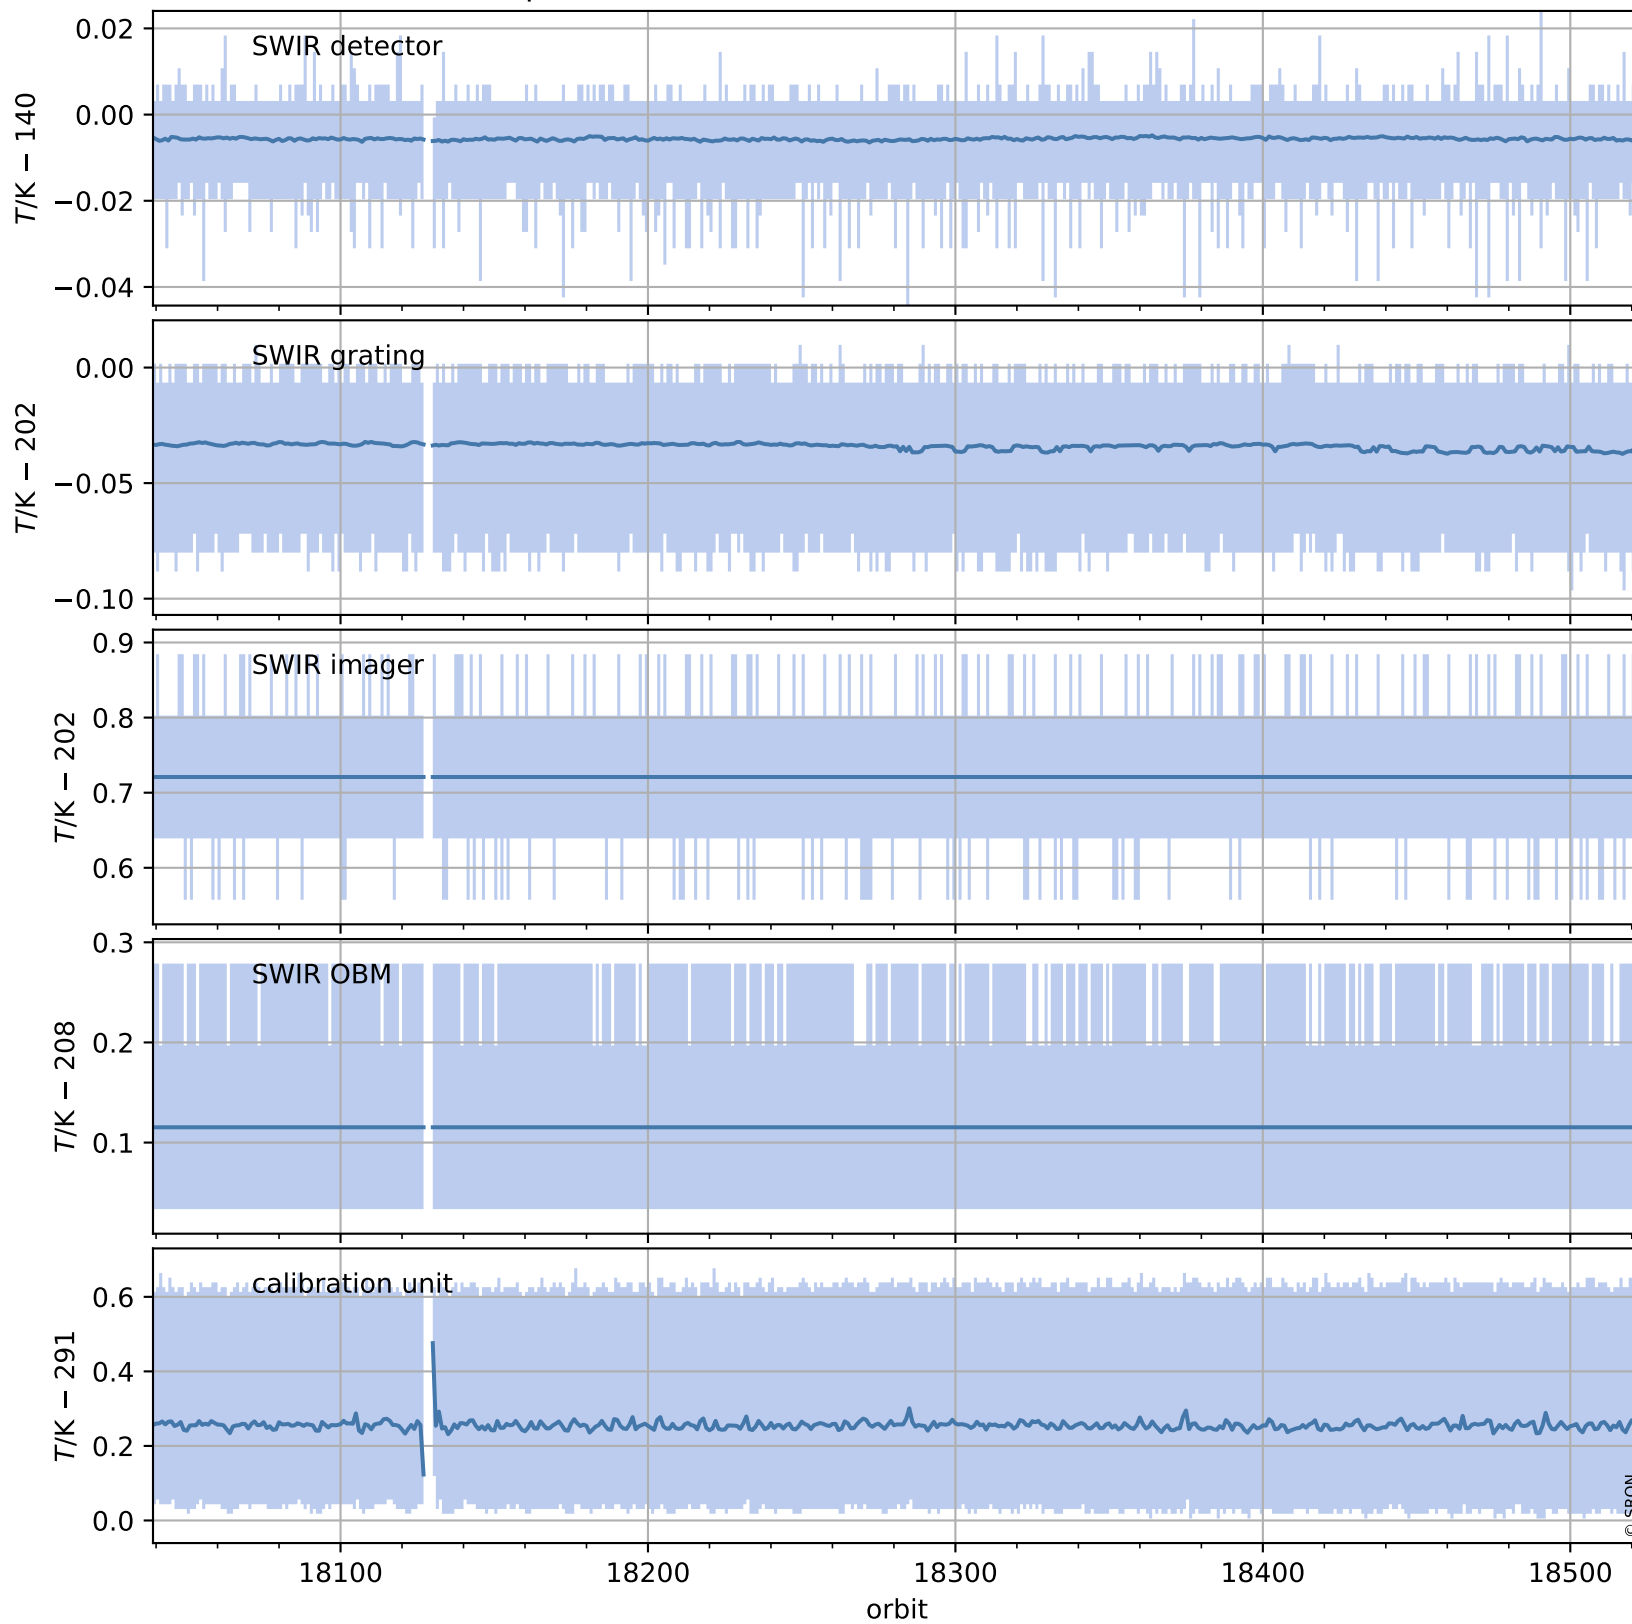

Tropomi SWIR housekeeping data

orbits : [18510, 18523]
coverage : 2021-05-10 / 2021-05-11
created : 2023-08-21T09:12:38

Temperature of sensors relevant for SWIR (one day)

Tropomi SWIR housekeeping data

orbits : [18039, 18523]
coverage : 2021-04-06 / 2021-05-11
created : 2023-08-21T09:12:38

Temperature of sensors relevant for SWIR (last month)

Tropomi SWIR housekeeping data

orbits : [18510, 18523]
coverage : 2021-05-10 / 2021-05-11
created : 2023-08-21T09:12:39

Current and duty cycle of 3 heaters relevant for SWIR (one day)

Tropomi SWIR housekeeping data

orbits : [18039, 18523]
coverage : 2021-04-06 / 2021-05-11
created : 2023-08-21T09:12:39

Current and duty cycle of 3 heaters relevant for SWIR (last month)

Tropomi SWIR housekeeping data

orbits : [18510, 18523]
coverage : 2021-05-10 / 2021-05-11
created : 2023-08-21T09:12:40

Temperature of sensors at the SWIR front-end electronics (one day)

Tropomi SWIR housekeeping data

orbits : [18039, 18523]
coverage : 2021-04-06 / 2021-05-11
created : 2023-08-21T09:12:40