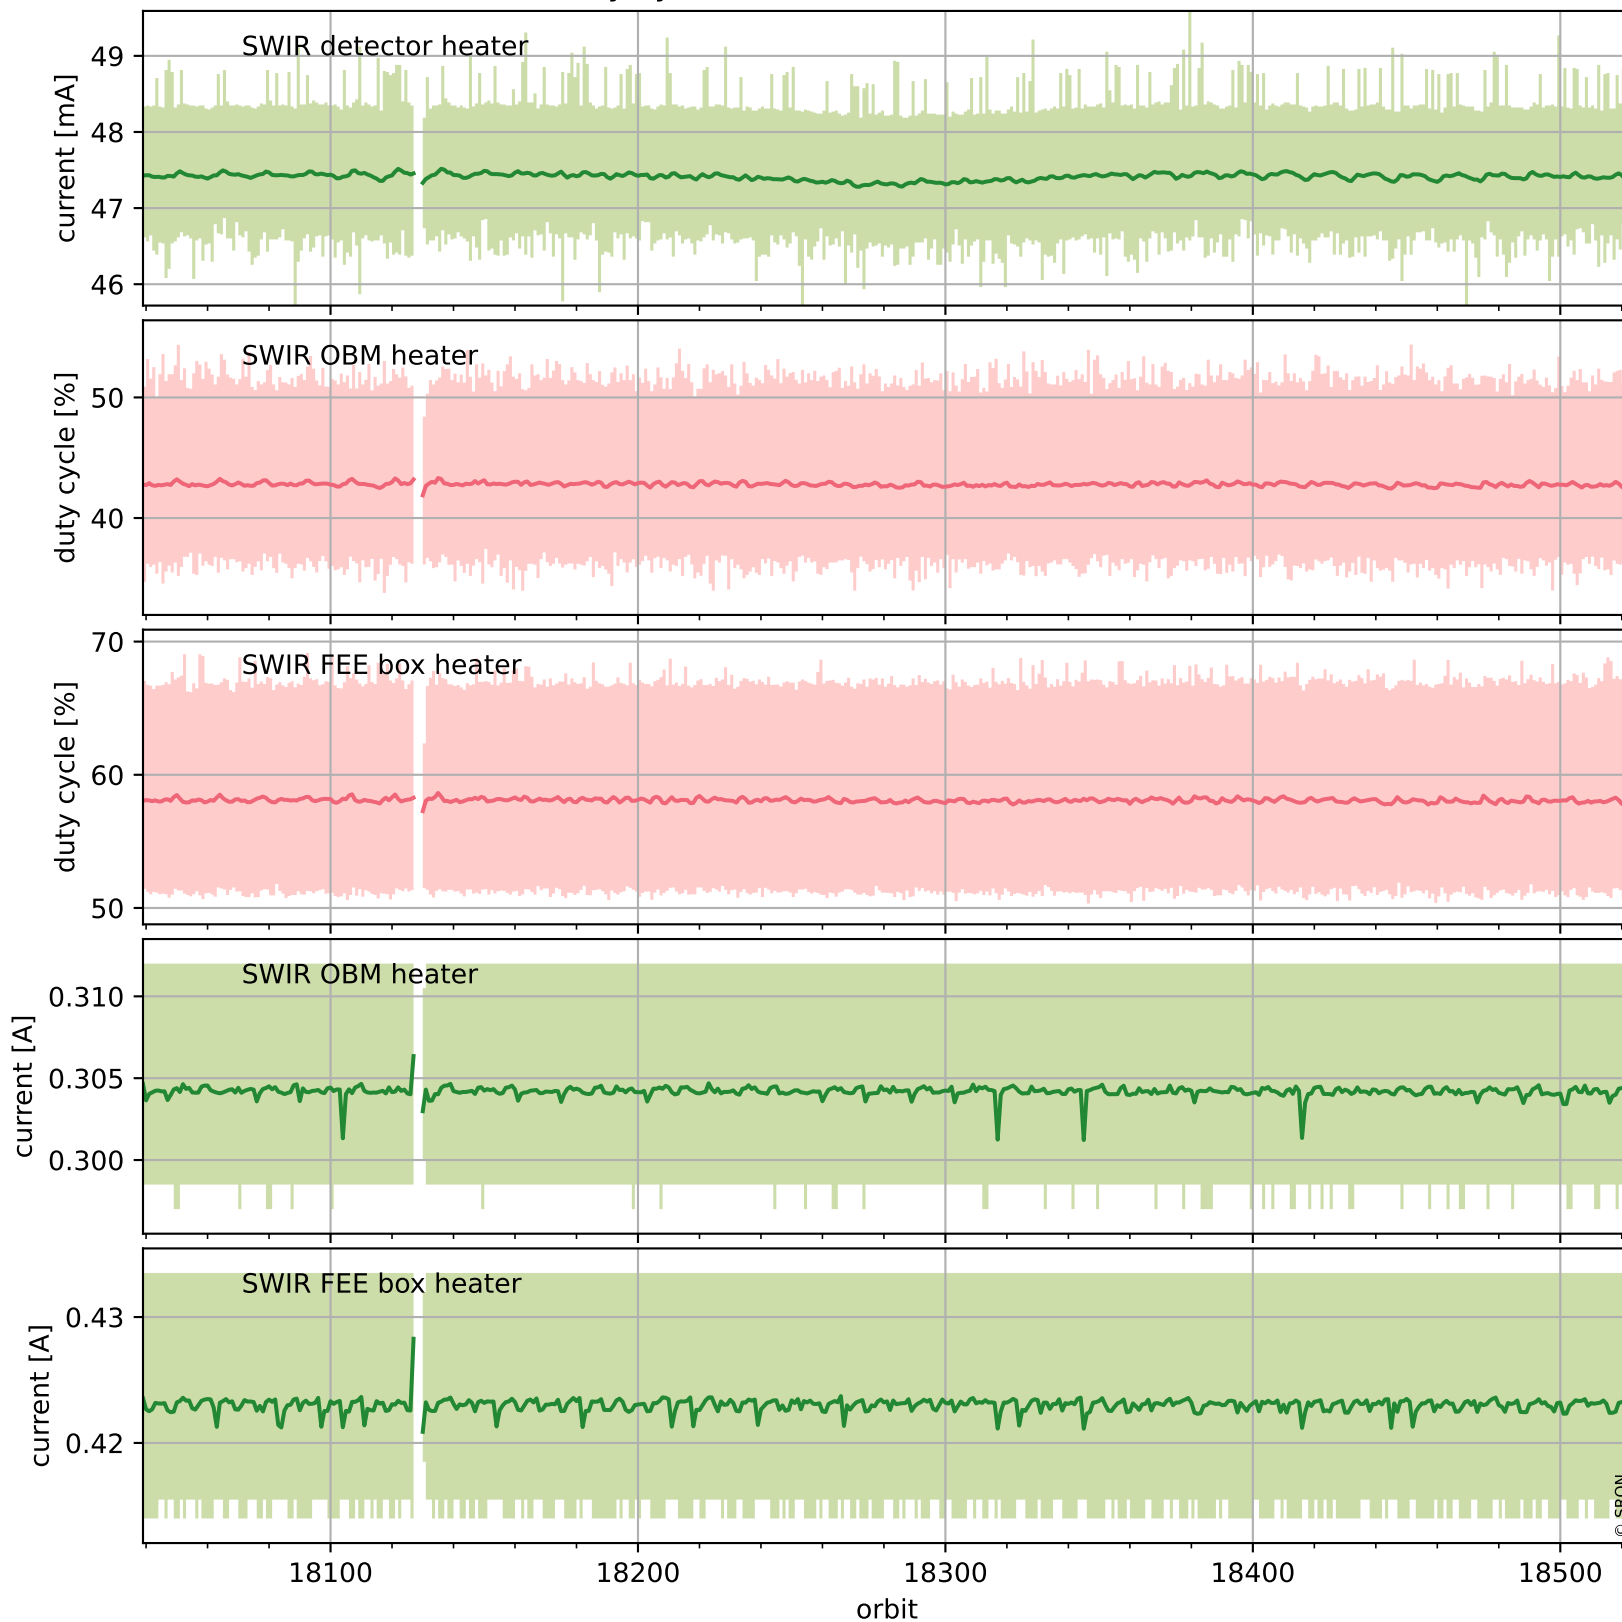

Tropomi SWIR housekeeping data

orbits : [18510, 18523]
coverage : 2021-05-10 / 2021-05-11
created : 2023-08-21T09:12:38

Temperature of sensors relevant for SWIR (one day)

Tropomi SWIR housekeeping data

orbits : [18039, 18523]
coverage : 2021-04-06 / 2021-05-11
created : 2023-08-21T09:12:38

Temperature of sensors relevant for SWIR (last month)

Tropomi SWIR housekeeping data

orbits : [18510, 18523]
coverage : 2021-05-10 / 2021-05-11
created : 2023-08-21T09:12:39

Current and duty cycle of 3 heaters relevant for SWIR (one day)

Tropomi SWIR housekeeping data

orbits : [18039, 18523]
coverage : 2021-04-06 / 2021-05-11
created : 2023-08-21T09:12:39

Current and duty cycle of 3 heaters relevant for SWIR (last month)

Tropomi SWIR housekeeping data

orbits : [18510, 18523]
coverage : 2021-05-10 / 2021-05-11
created : 2023-08-21T09:12:40

Temperature of sensors at the SWIR front-end electronics (one day)

Tropomi SWIR housekeeping data

orbits : [18039, 18523]
coverage : 2021-04-06 / 2021-05-11
created : 2023-08-21T09:12:40