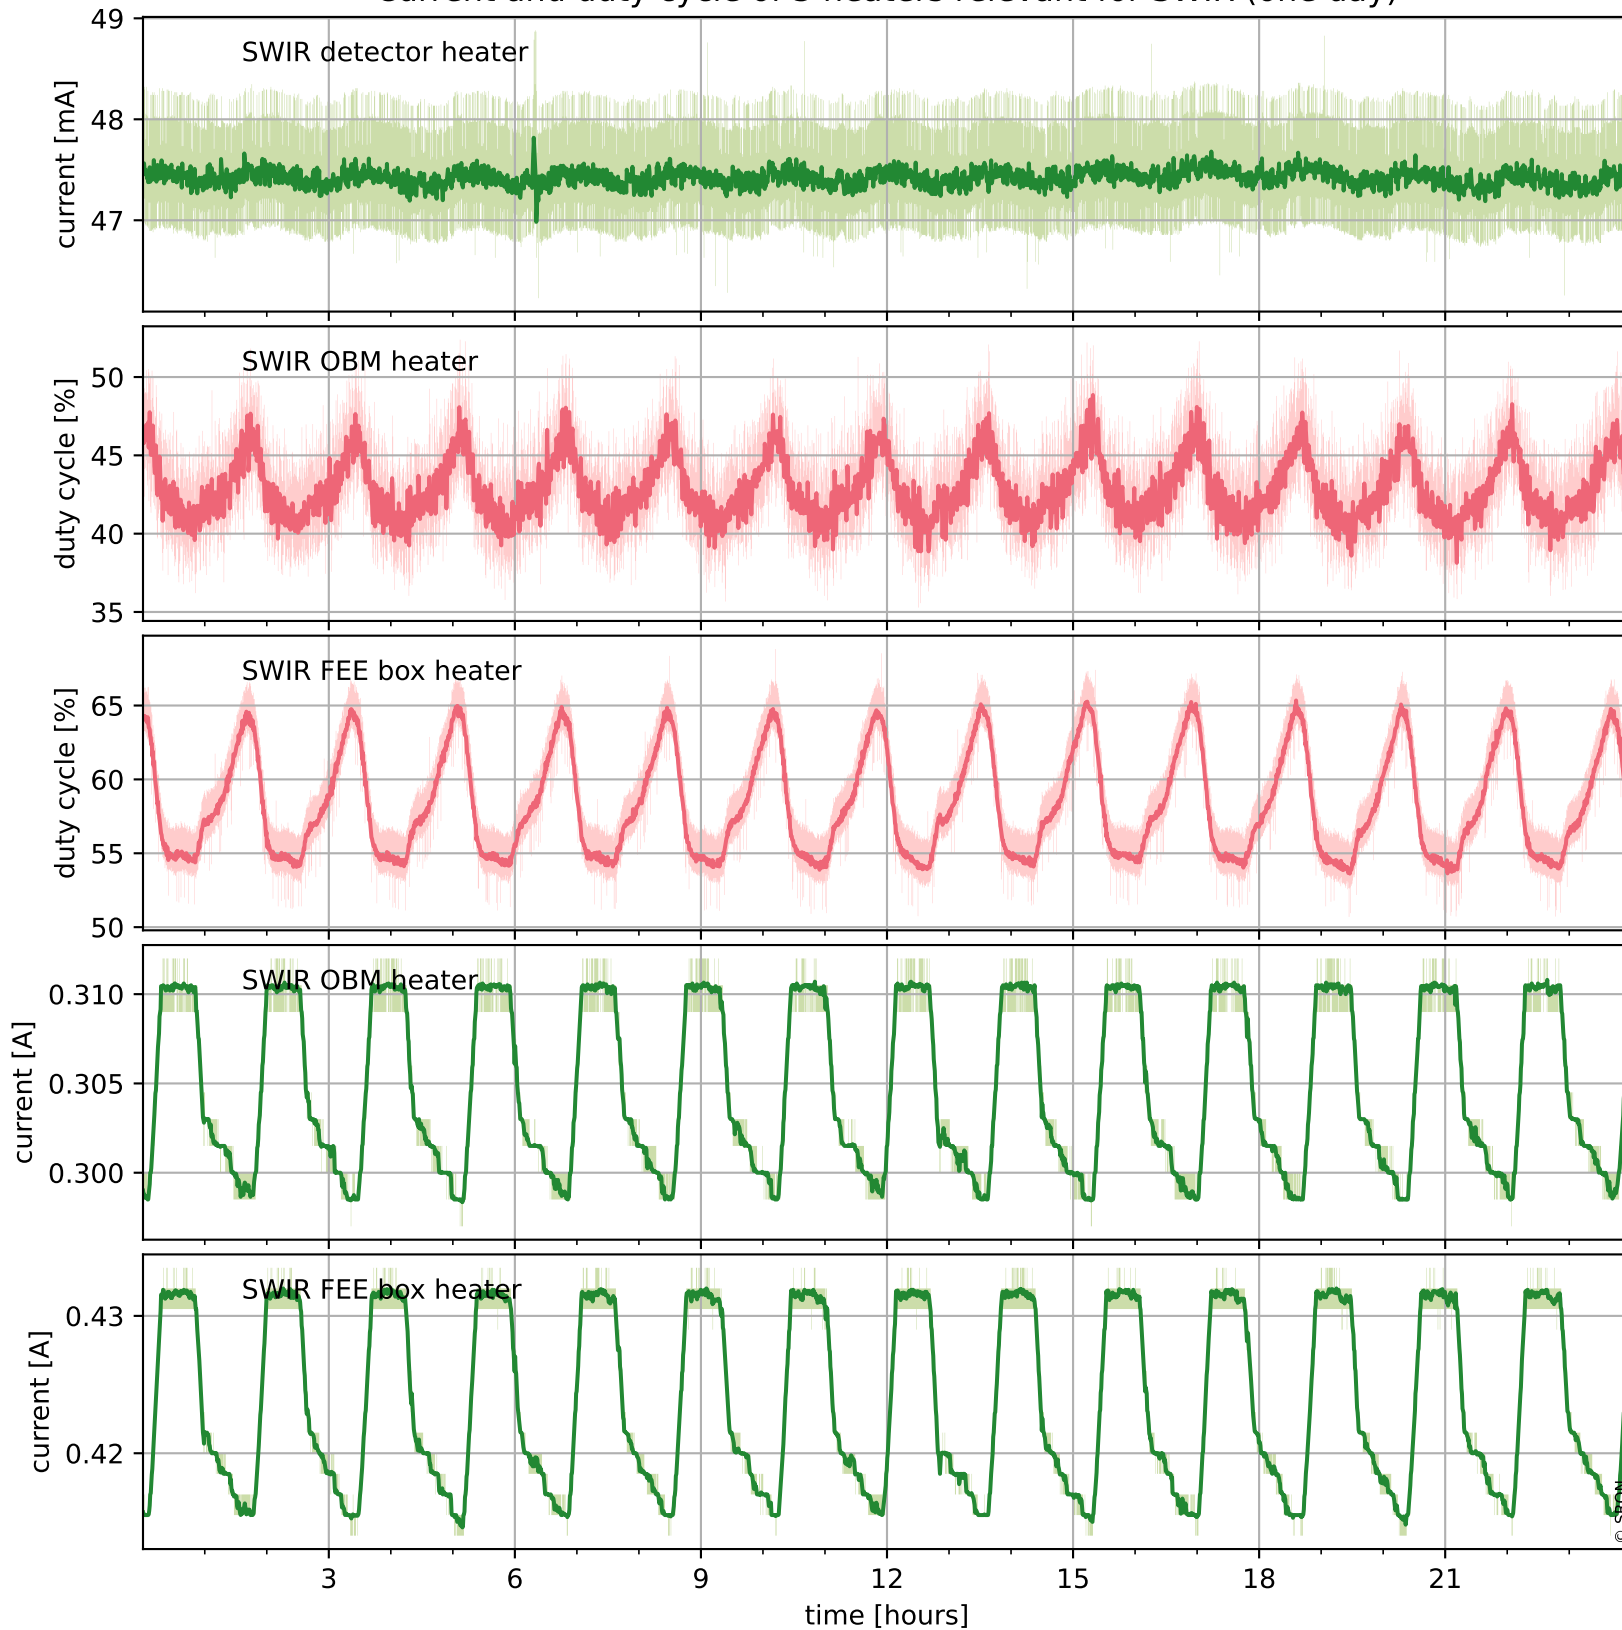

Tropomi SWIR housekeeping data

orbits : [18510, 18523]
coverage : 2021-05-10 / 2021-05-11
created : 2023-08-21T09:12:38

Temperature of sensors relevant for SWIR (one day)

Tropomi SWIR housekeeping data

orbits : [18039, 18523]
coverage : 2021-04-06 / 2021-05-11
created : 2023-08-21T09:12:38

Temperature of sensors relevant for SWIR (last month)

Tropomi SWIR housekeeping data

orbits : [18510, 18523]
coverage : 2021-05-10 / 2021-05-11
created : 2023-08-21T09:12:39

Current and duty cycle of 3 heaters relevant for SWIR (one day)

Tropomi SWIR housekeeping data

orbits : [18039, 18523]
coverage : 2021-04-06 / 2021-05-11
created : 2023-08-21T09:12:39

Current and duty cycle of 3 heaters relevant for SWIR (last month)

Tropomi SWIR housekeeping data