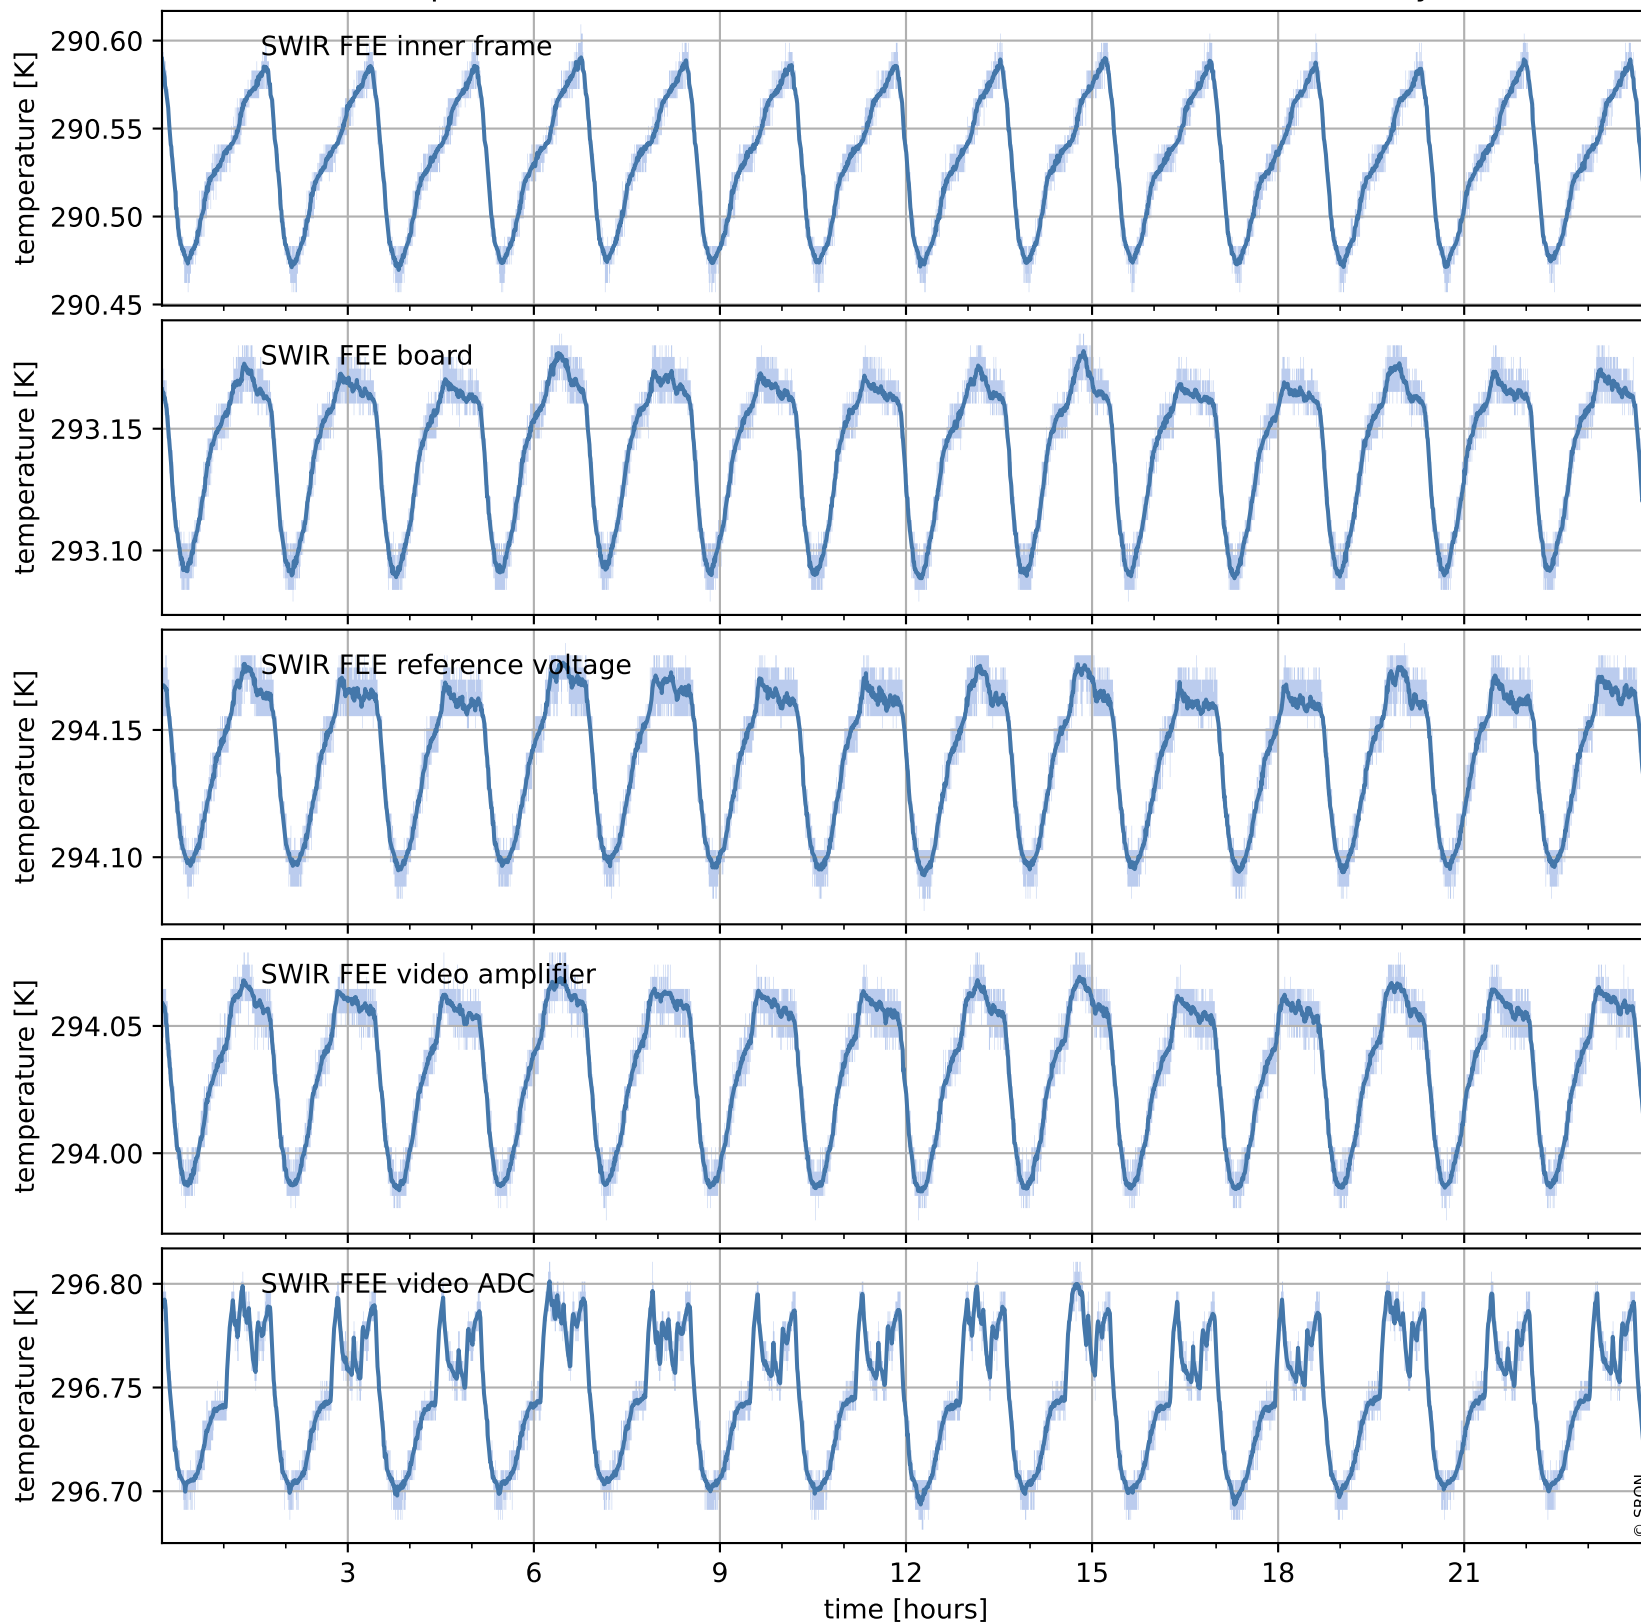

Tropomi SWIR housekeeping data

orbits : [18510, 18523]
coverage : 2021-05-10 / 2021-05-11
created : 2023-08-21T09:12:38

Temperature of sensors relevant for SWIR (one day)

Tropomi SWIR housekeeping data

orbits : [18039, 18523]
coverage : 2021-04-06 / 2021-05-11
created : 2023-08-21T09:12:38

Temperature of sensors relevant for SWIR (last month)

Tropomi SWIR housekeeping data

orbits : [18510, 18523]
coverage : 2021-05-10 / 2021-05-11
created : 2023-08-21T09:12:39

Current and duty cycle of 3 heaters relevant for SWIR (one day)

Tropomi SWIR housekeeping data

orbits : [18039, 18523]
coverage : 2021-04-06 / 2021-05-11
created : 2023-08-21T09:12:39

Current and duty cycle of 3 heaters relevant for SWIR (last month)

Tropomi SWIR housekeeping data

orbits : [18510, 18523]
coverage : 2021-05-10 / 2021-05-11
created : 2023-08-21T09:12:40

Temperature of sensors at the SWIR front-end electronics (one day)

Tropomi SWIR housekeeping data

orbits : [18039, 18523]
coverage : 2021-04-06 / 2021-05-11
created : 2023-08-21T09:12:40