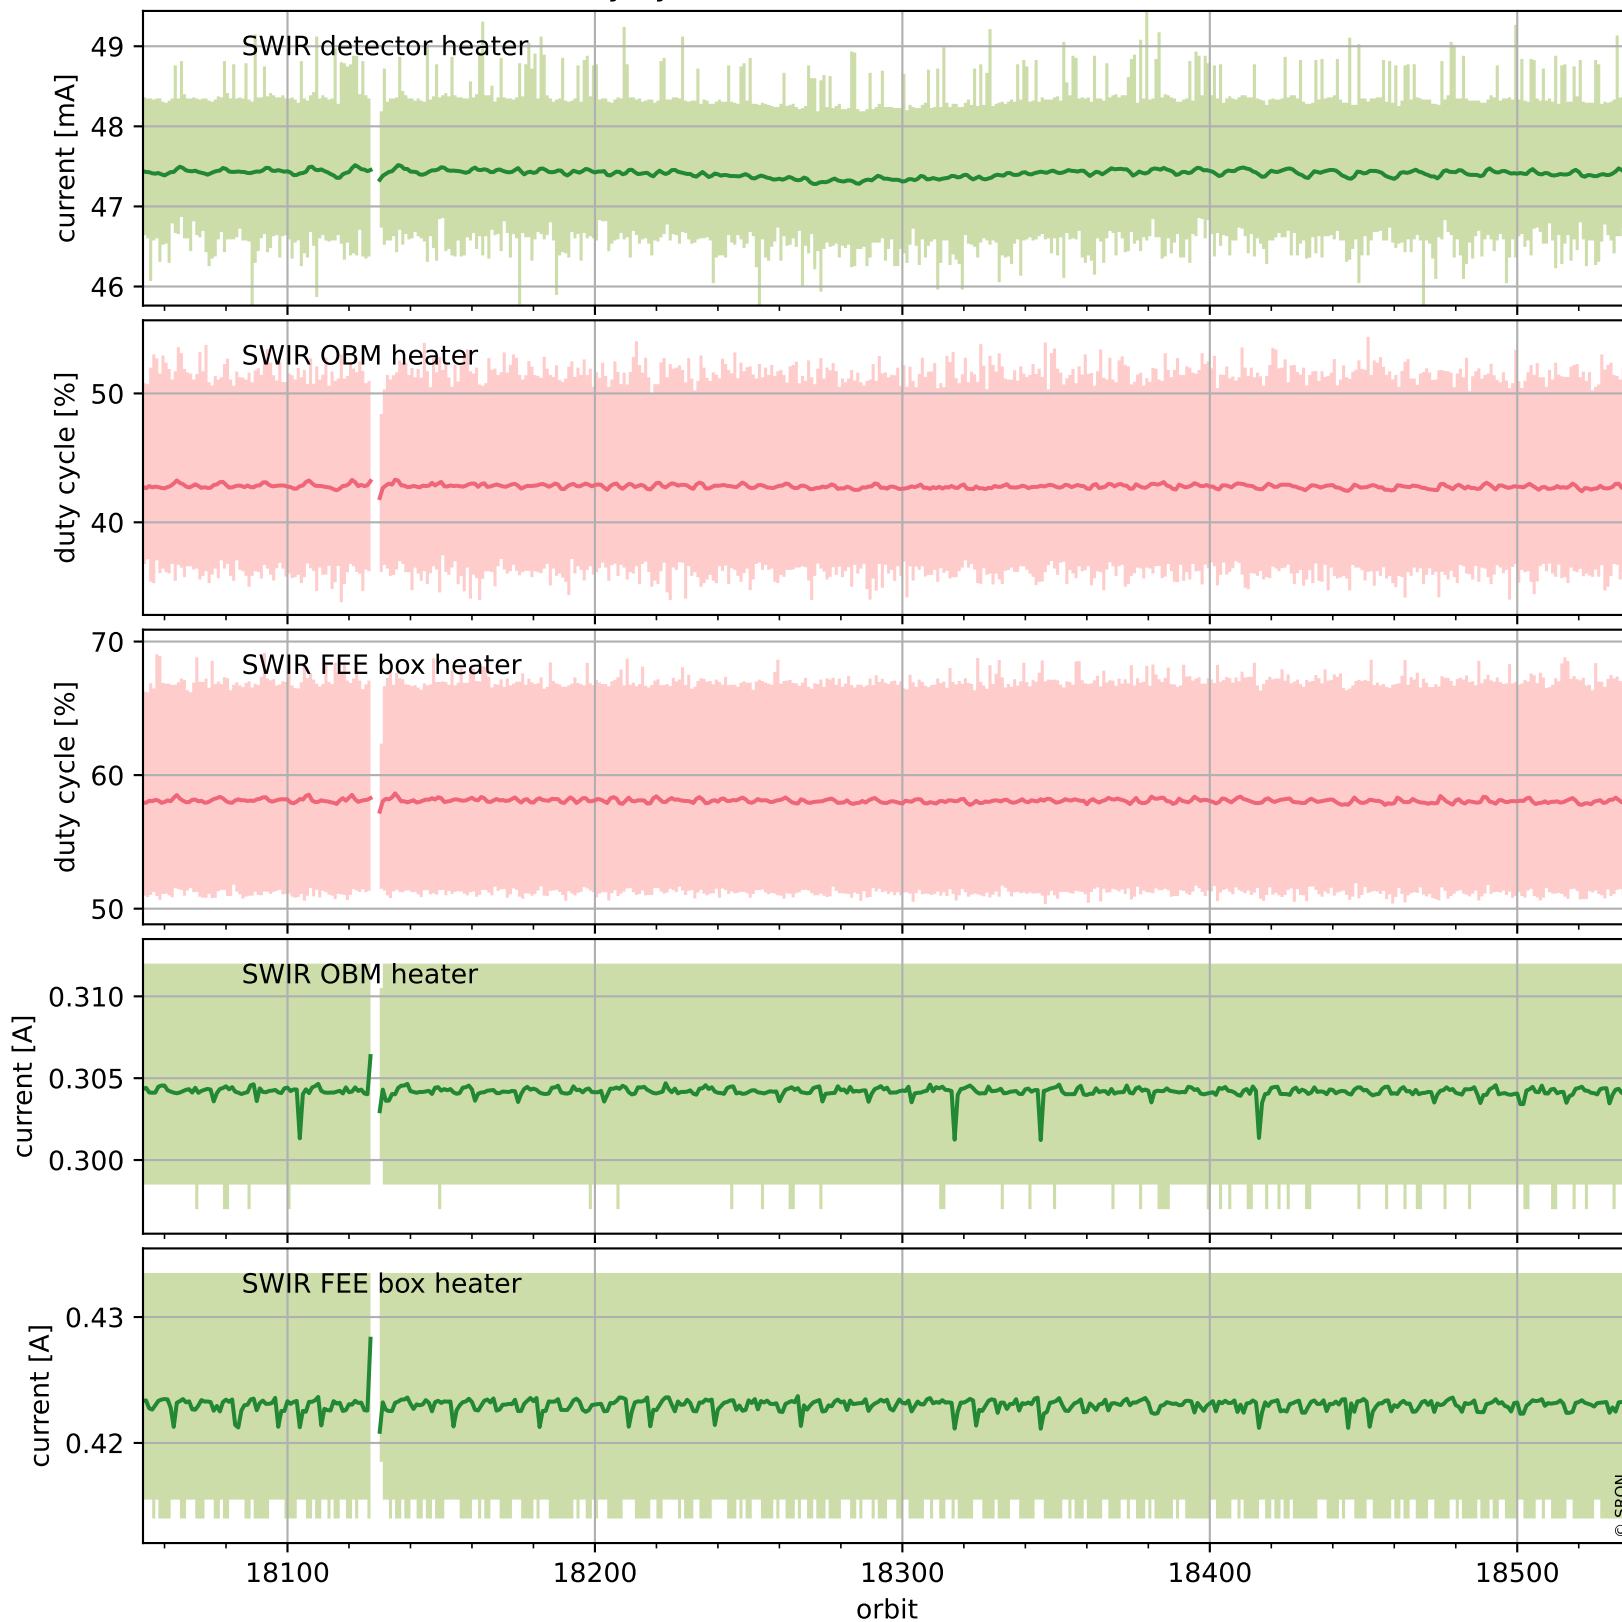

Tropomi SWIR housekeeping data

orbits : [18524, 18537]
coverage : 2021-05-11 / 2021-05-12
created : 2023-08-21T09:12:40

Temperature of sensors relevant for SWIR (one day)

Tropomi SWIR housekeeping data

orbits : [18053, 18537]
coverage : 2021-04-07 / 2021-05-12
created : 2023-08-21T09:12:41

Temperature of sensors relevant for SWIR (last month)

Tropomi SWIR housekeeping data

orbits : [18524, 18537]
coverage : 2021-05-11 / 2021-05-12
created : 2023-08-21T09:12:41

Current and duty cycle of 3 heaters relevant for SWIR (one day)

Tropomi SWIR housekeeping data

orbits : [18053, 18537]
coverage : 2021-04-07 / 2021-05-12
created : 2023-08-21T09:12:42

Current and duty cycle of 3 heaters relevant for SWIR (last month)

Tropomi SWIR housekeeping data

orbits : [18524, 18537]
coverage : 2021-05-11 / 2021-05-12
created : 2023-08-21T09:12:42

Temperature of sensors at the SWIR front-end electronics (one day)

Tropomi SWIR housekeeping data

orbits : [18053, 18537]
coverage : 2021-04-07 / 2021-05-12
created : 2023-08-21T09:12:42