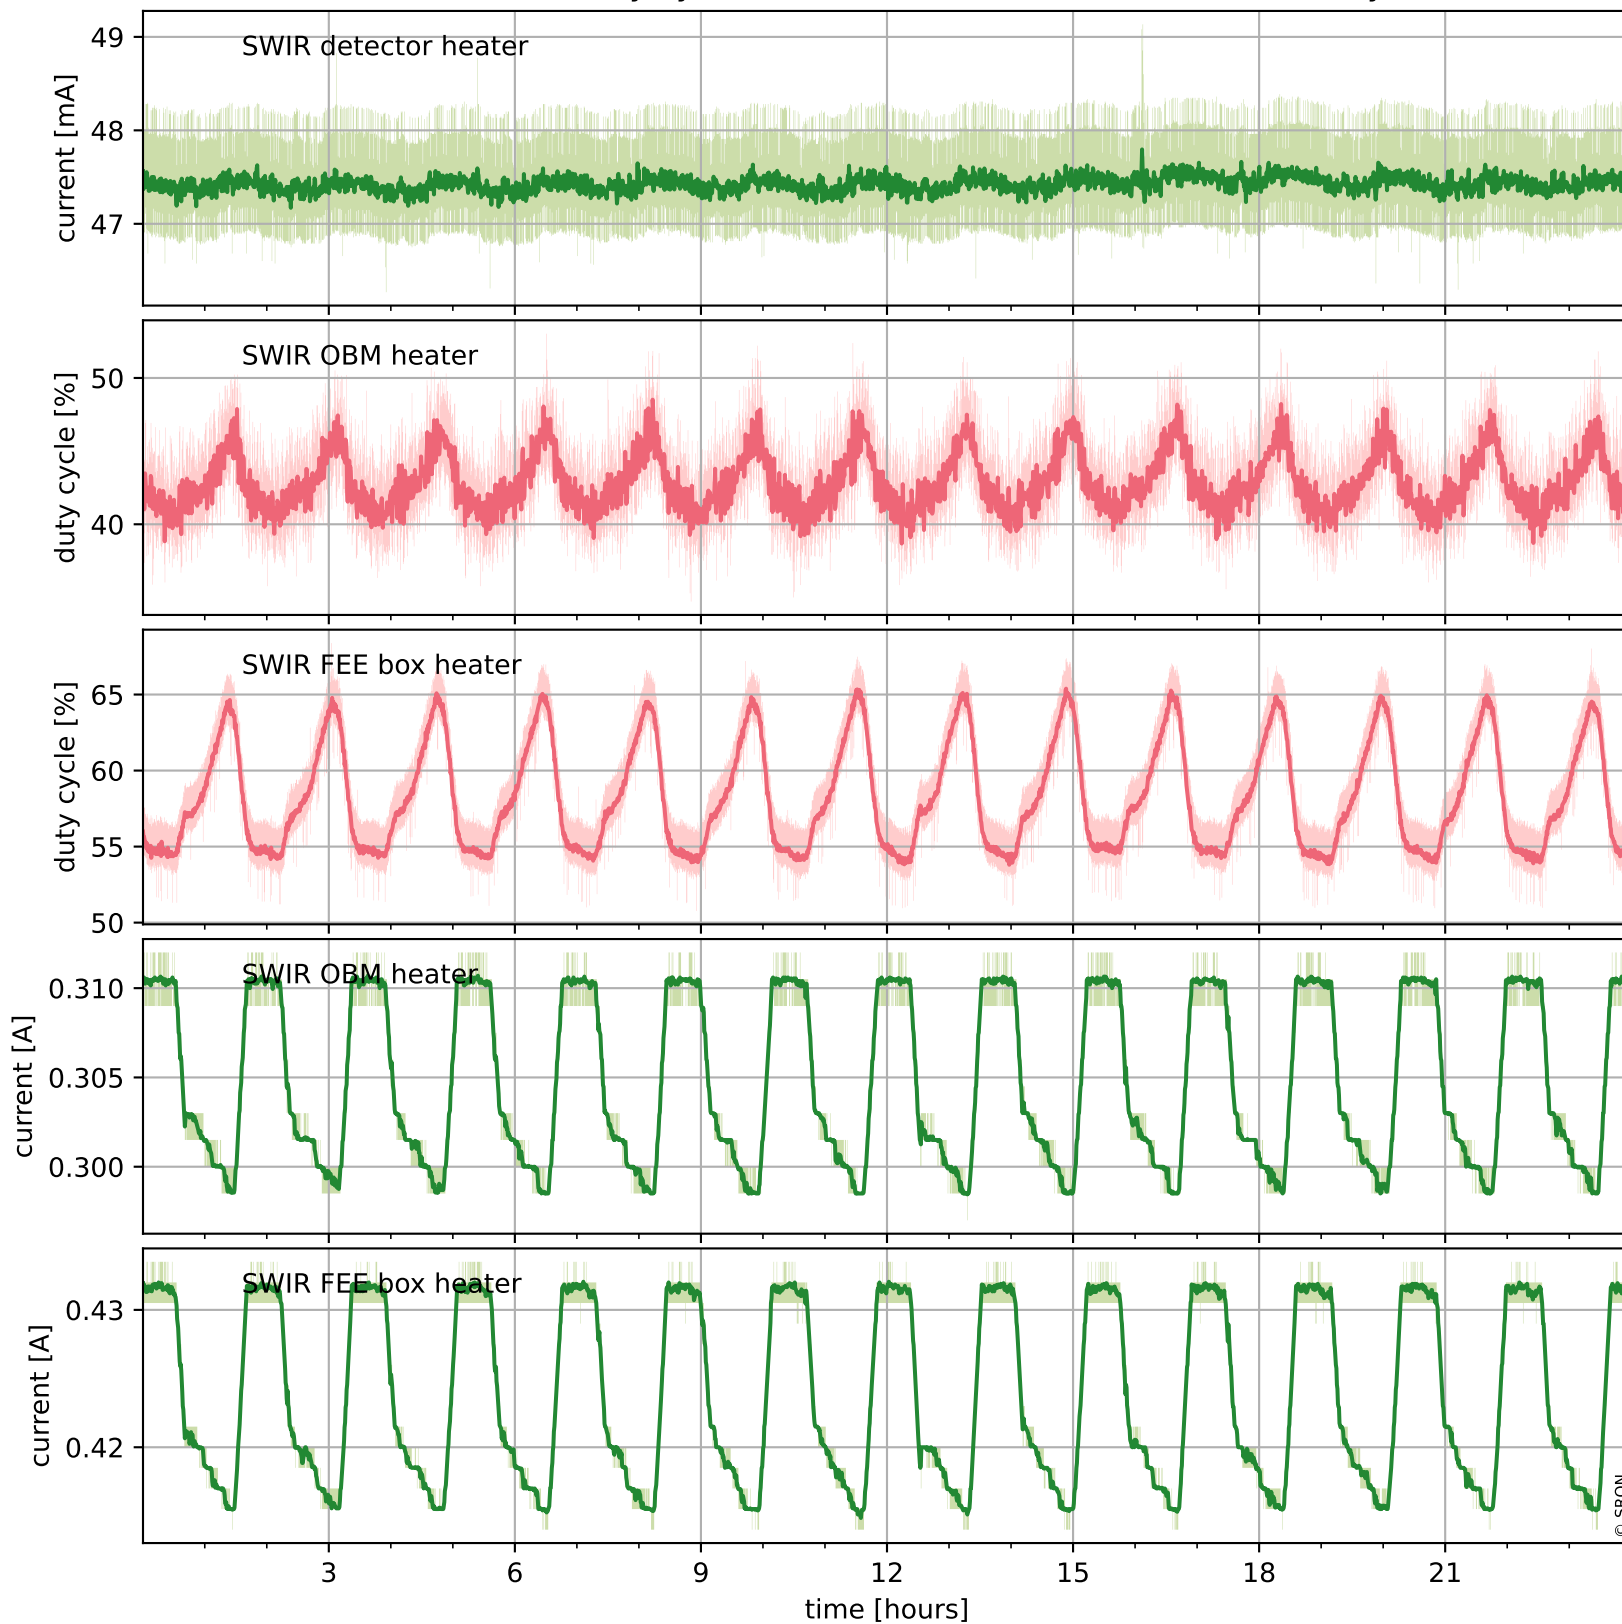

Tropomi SWIR housekeeping data

orbits : [18524, 18537]
coverage : 2021-05-11 / 2021-05-12
created : 2023-08-21T09:12:40

Temperature of sensors relevant for SWIR (one day)

Tropomi SWIR housekeeping data

orbits : [18053, 18537]
coverage : 2021-04-07 / 2021-05-12
created : 2023-08-21T09:12:41

Temperature of sensors relevant for SWIR (last month)

Tropomi SWIR housekeeping data

orbits : [18524, 18537]
coverage : 2021-05-11 / 2021-05-12
created : 2023-08-21T09:12:41

Current and duty cycle of 3 heaters relevant for SWIR (one day)

Tropomi SWIR housekeeping data

orbits : [18053, 18537]
coverage : 2021-04-07 / 2021-05-12
created : 2023-08-21T09:12:42

Current and duty cycle of 3 heaters relevant for SWIR (last month)

Tropomi SWIR housekeeping data