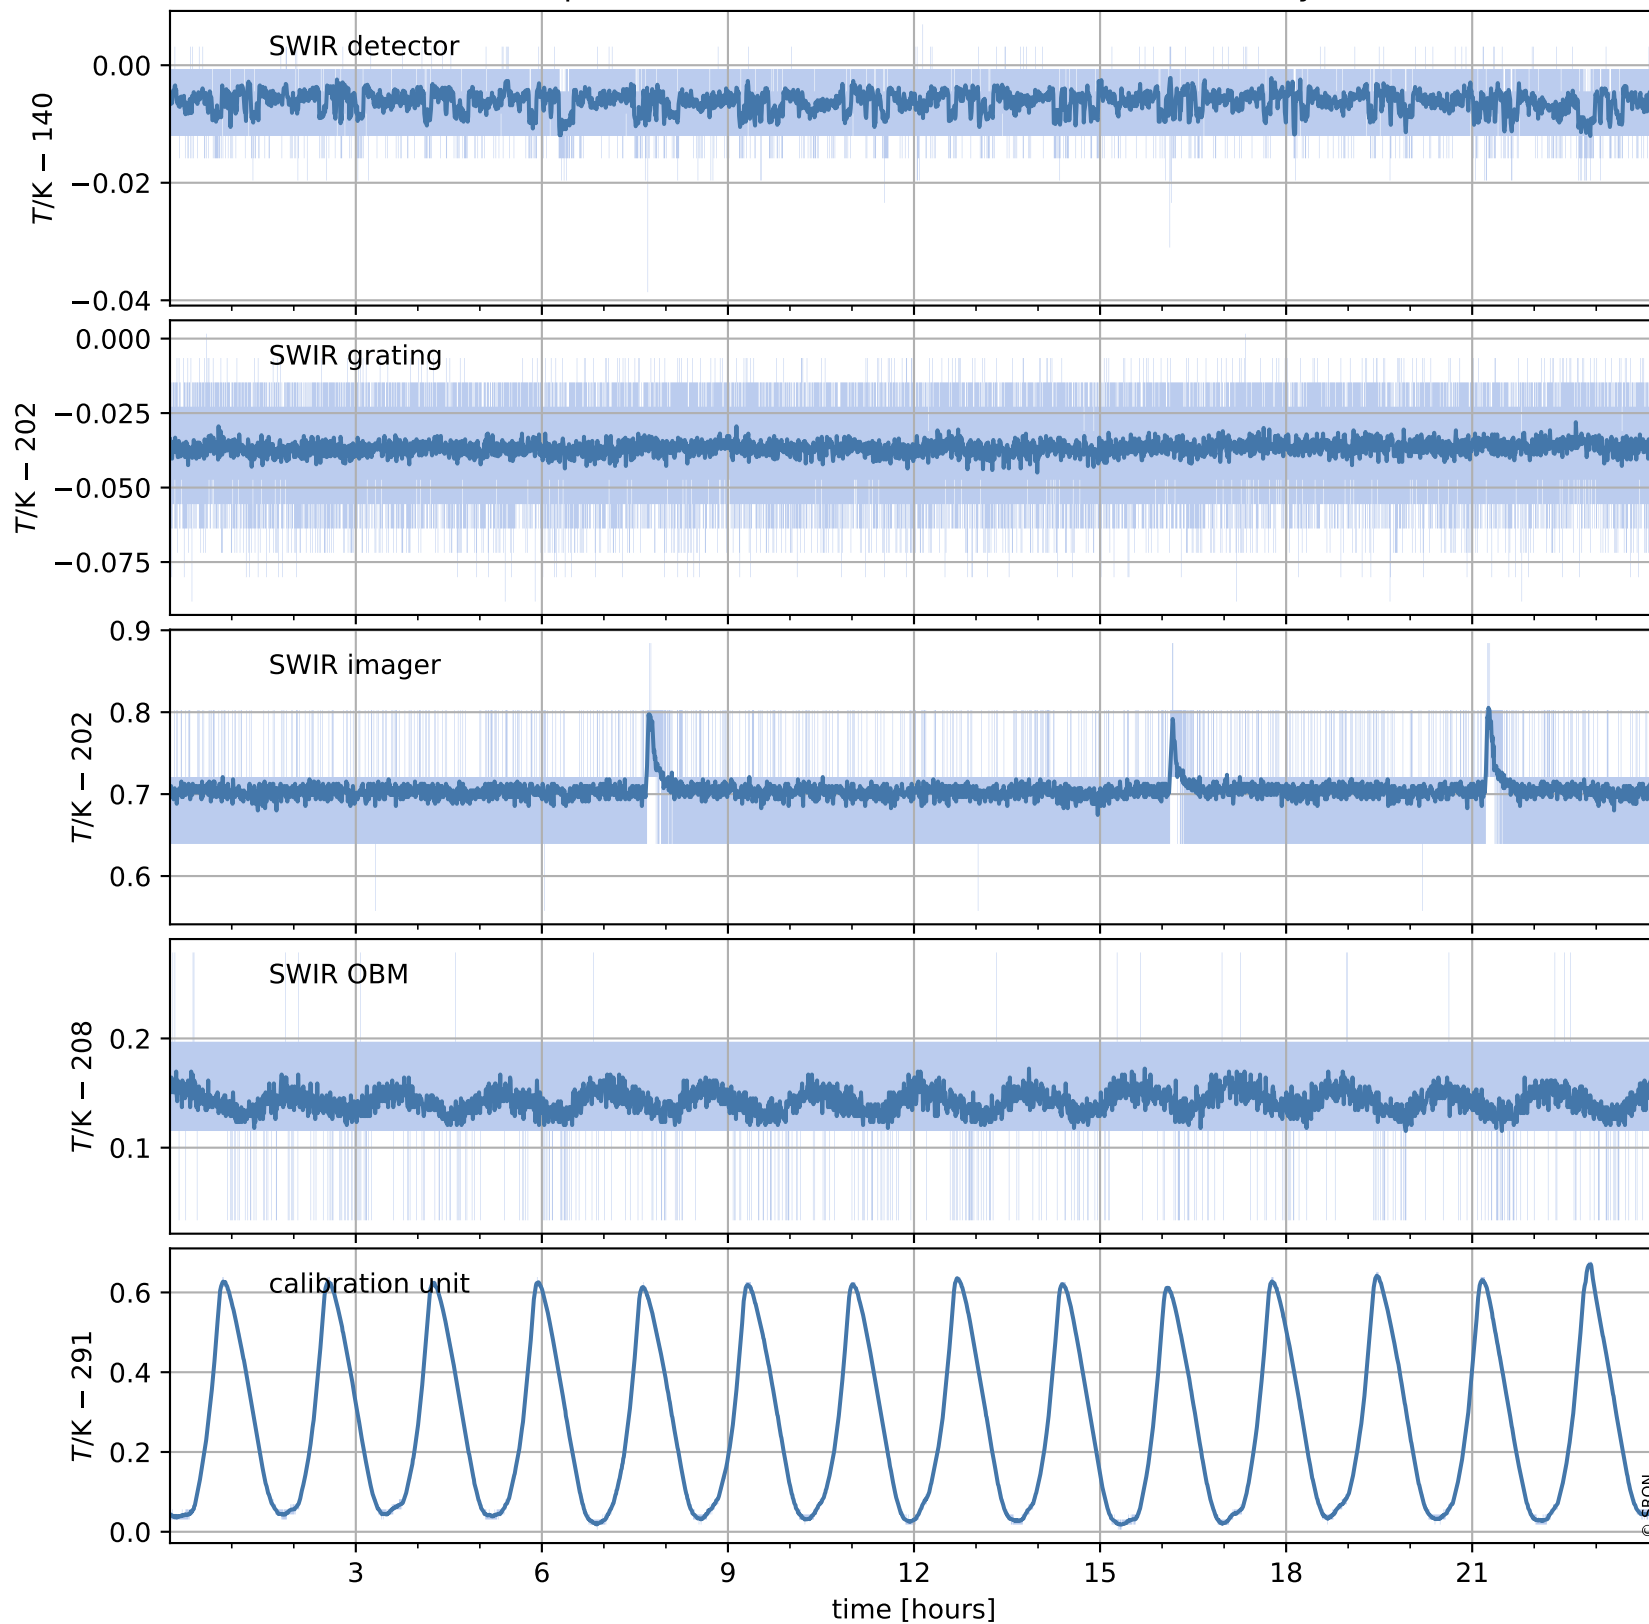

Tropomi SWIR housekeeping data

orbits : [18524, 18537]
coverage : 2021-05-11 / 2021-05-12
created : 2023-08-21T09:12:40

Temperature of sensors relevant for SWIR (one day)

Tropomi SWIR housekeeping data

orbits : [18053, 18537]
coverage : 2021-04-07 / 2021-05-12
created : 2023-08-21T09:12:41

Temperature of sensors relevant for SWIR (last month)

Tropomi SWIR housekeeping data

orbits : [18524, 18537]
coverage : 2021-05-11 / 2021-05-12
created : 2023-08-21T09:12:41

Current and duty cycle of 3 heaters relevant for SWIR (one day)

Tropomi SWIR housekeeping data

orbits : [18053, 18537]
coverage : 2021-04-07 / 2021-05-12
created : 2023-08-21T09:12:42

Current and duty cycle of 3 heaters relevant for SWIR (last month)

Tropomi SWIR housekeeping data