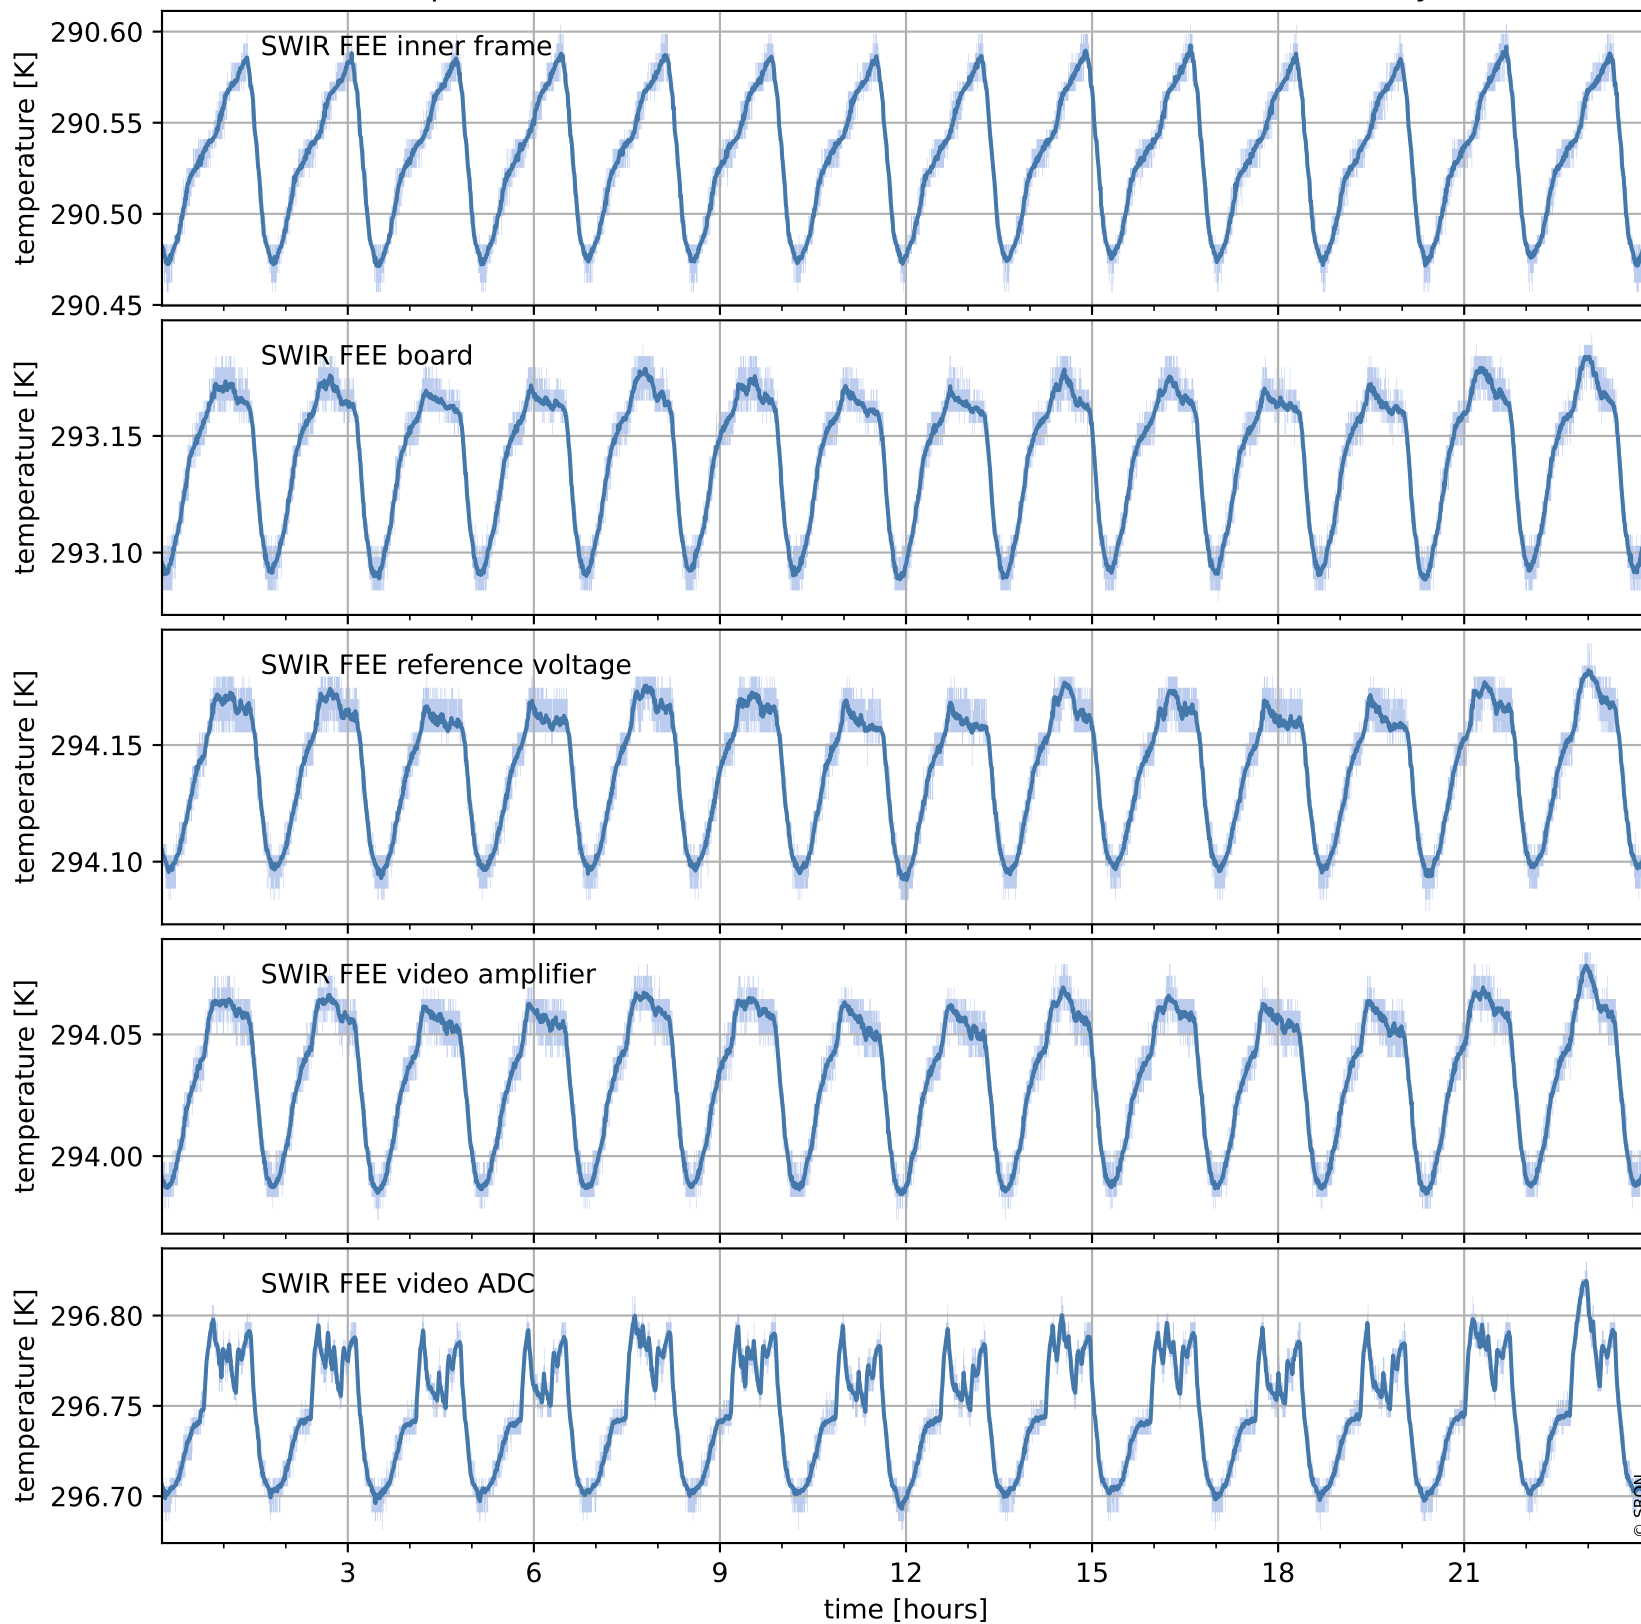

Tropomi SWIR housekeeping data

orbits : [18524, 18537]
coverage : 2021-05-11 / 2021-05-12
created : 2023-08-21T09:12:40

Temperature of sensors relevant for SWIR (one day)

Tropomi SWIR housekeeping data

orbits : [18053, 18537]
coverage : 2021-04-07 / 2021-05-12
created : 2023-08-21T09:12:41

Temperature of sensors relevant for SWIR (last month)

Tropomi SWIR housekeeping data

orbits : [18524, 18537]
coverage : 2021-05-11 / 2021-05-12
created : 2023-08-21T09:12:41

Current and duty cycle of 3 heaters relevant for SWIR (one day)

Tropomi SWIR housekeeping data

orbits : [18053, 18537]
coverage : 2021-04-07 / 2021-05-12
created : 2023-08-21T09:12:42

Current and duty cycle of 3 heaters relevant for SWIR (last month)

Tropomi SWIR housekeeping data

orbits : [18524, 18537]
coverage : 2021-05-11 / 2021-05-12
created : 2023-08-21T09:12:42

Temperature of sensors at the SWIR front-end electronics (one day)

Tropomi SWIR housekeeping data

orbits : [18053, 18537]
coverage : 2021-04-07 / 2021-05-12
created : 2023-08-21T09:12:42