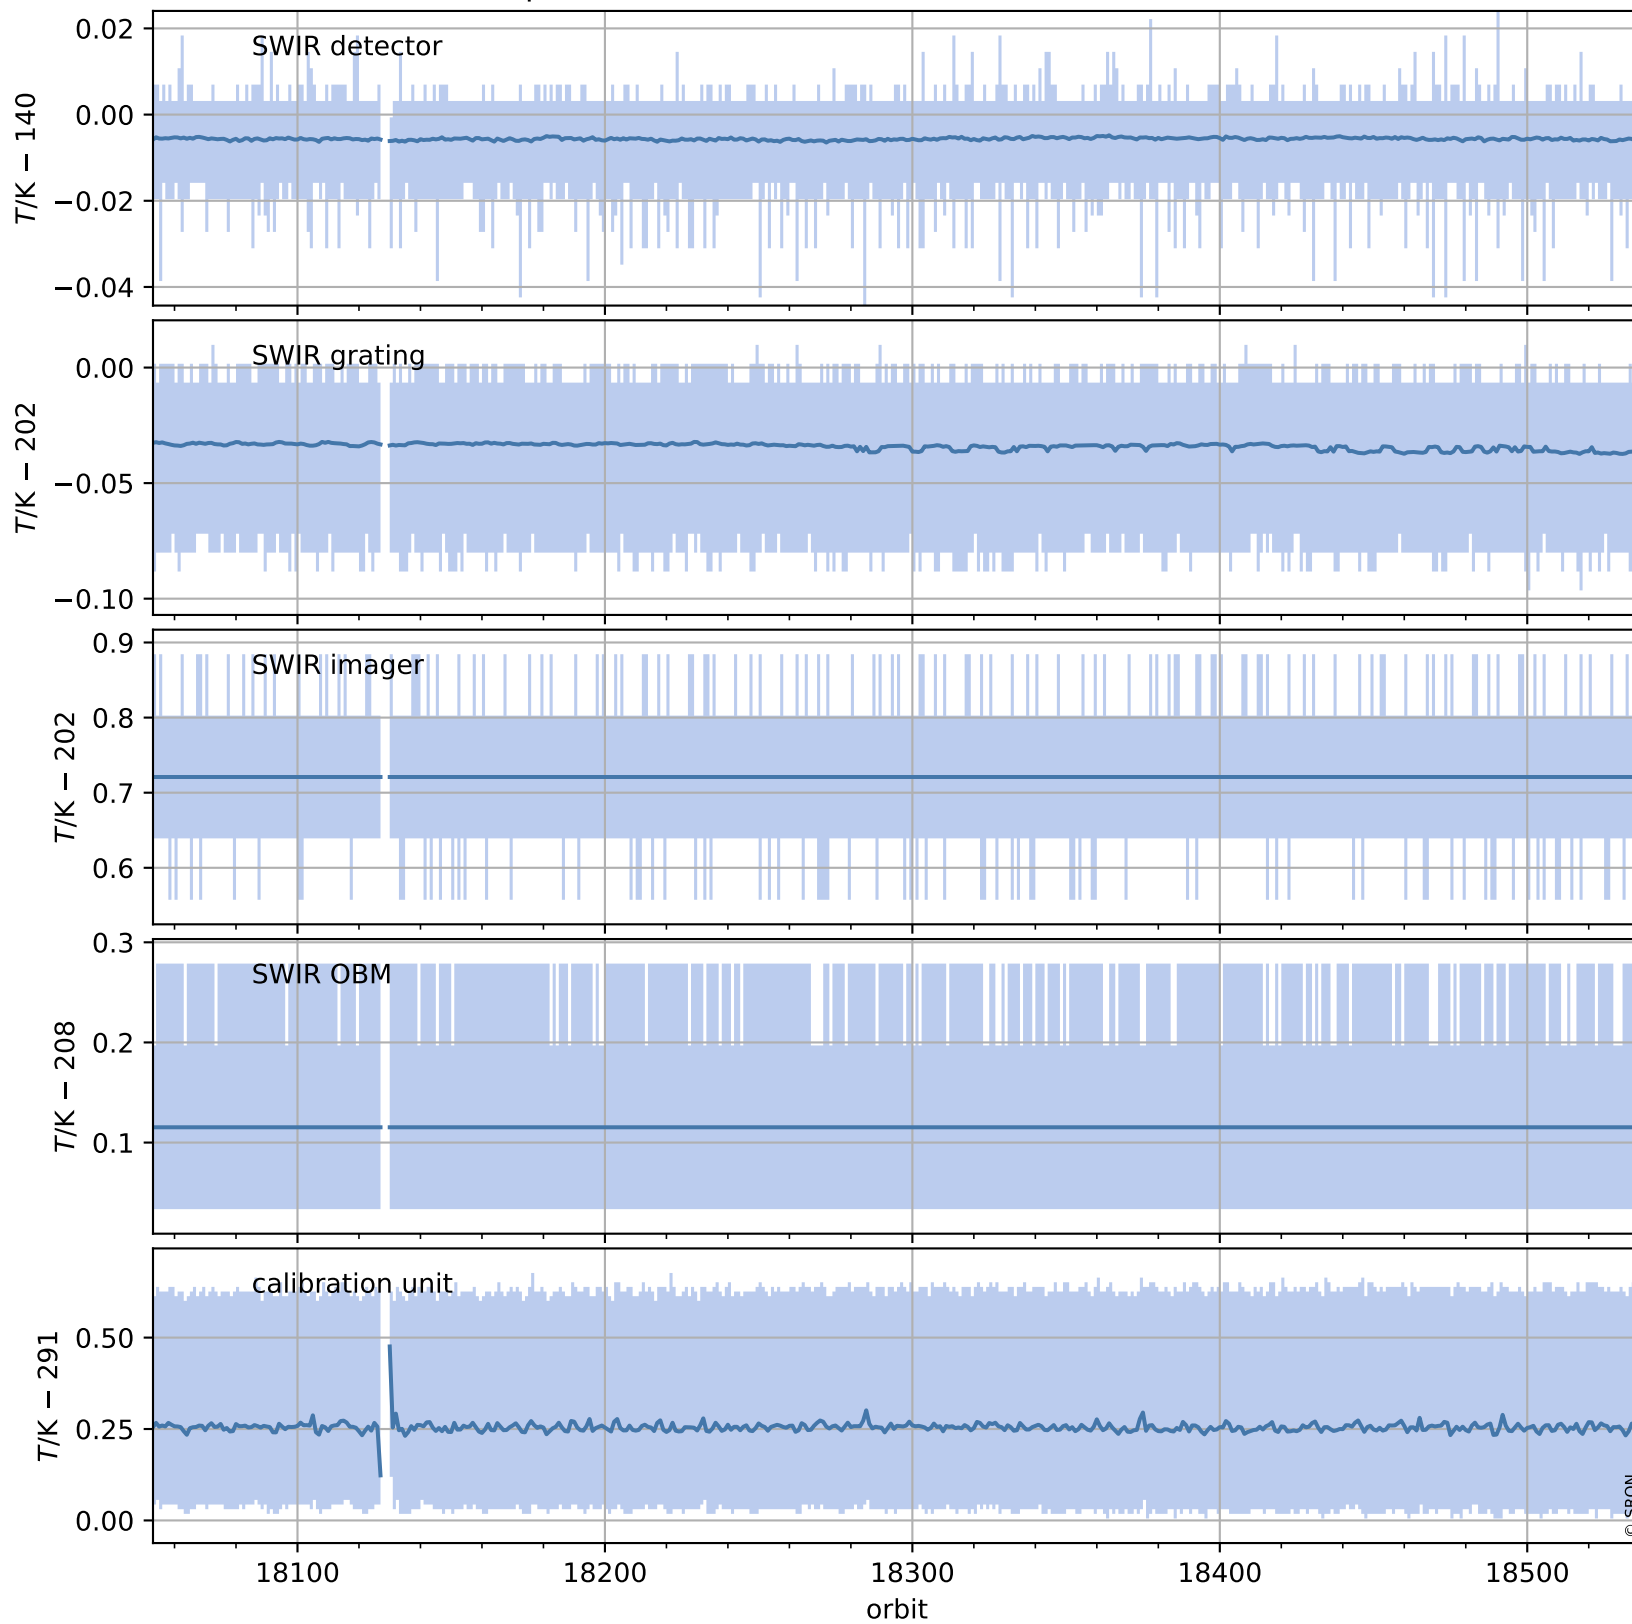

Tropomi SWIR housekeeping data

orbits : [18524, 18537]
coverage : 2021-05-11 / 2021-05-12
created : 2023-08-21T09:12:40

Temperature of sensors relevant for SWIR (one day)

Tropomi SWIR housekeeping data

orbits : [18053, 18537]
coverage : 2021-04-07 / 2021-05-12
created : 2023-08-21T09:12:41

Temperature of sensors relevant for SWIR (last month)

Tropomi SWIR housekeeping data

orbits : [18524, 18537]
coverage : 2021-05-11 / 2021-05-12
created : 2023-08-21T09:12:41

Current and duty cycle of 3 heaters relevant for SWIR (one day)

Tropomi SWIR housekeeping data

orbits : [18053, 18537]
coverage : 2021-04-07 / 2021-05-12
created : 2023-08-21T09:12:42

Current and duty cycle of 3 heaters relevant for SWIR (last month)

Tropomi SWIR housekeeping data

orbits : [18524, 18537]
coverage : 2021-05-11 / 2021-05-12
created : 2023-08-21T09:12:42

Temperature of sensors at the SWIR front-end electronics (one day)

Tropomi SWIR housekeeping data

orbits : [18053, 18537]
coverage : 2021-04-07 / 2021-05-12
created : 2023-08-21T09:12:42