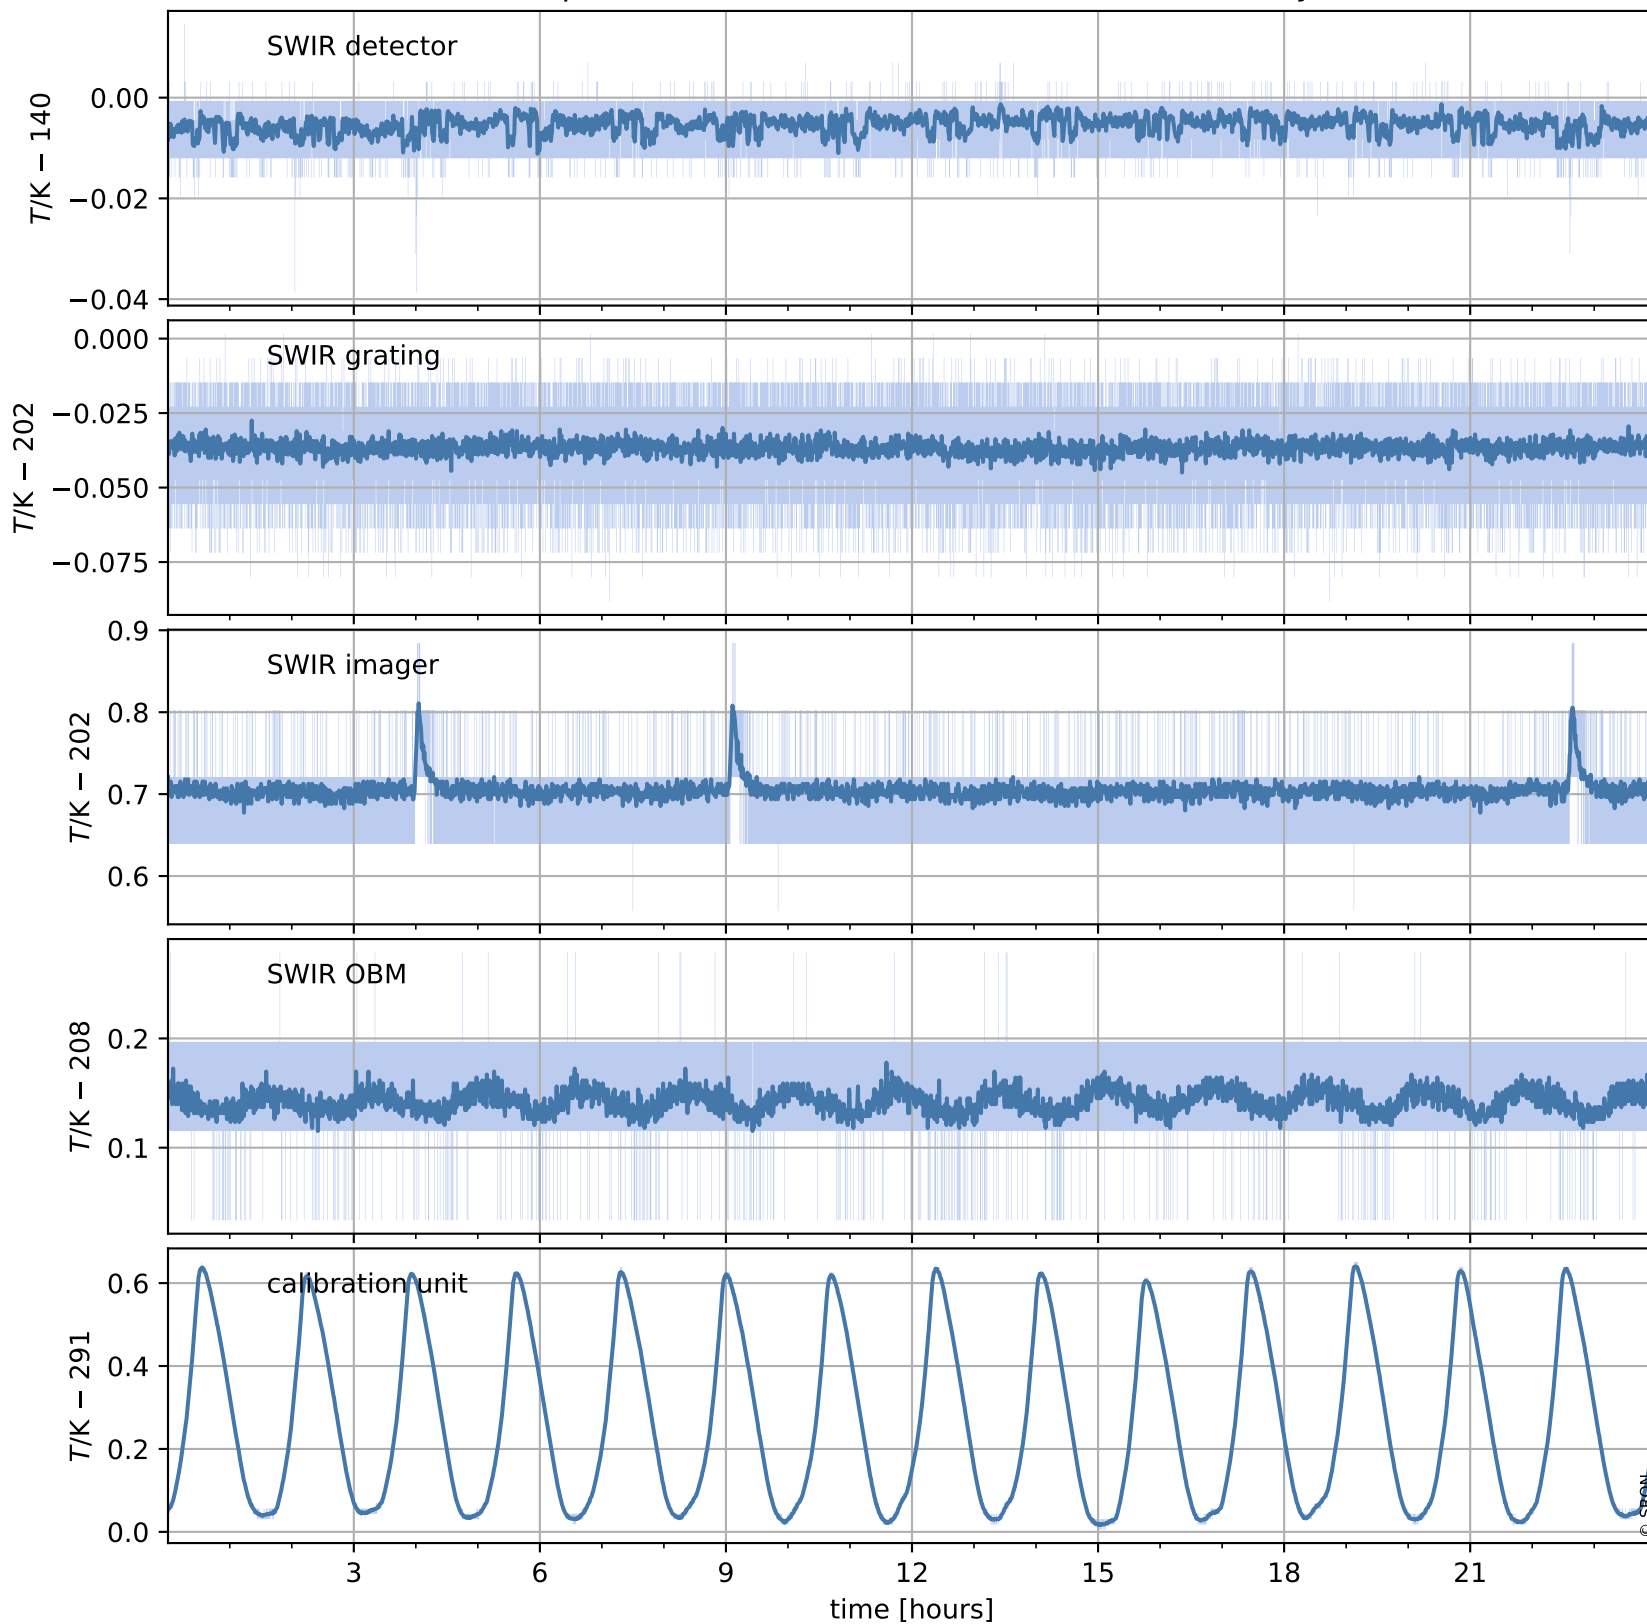

# Tropomi SWIR housekeeping data

orbits : [18538, 18551]  
coverage : 2021-05-12 / 2021-05-13  
created : 2023-08-21T09:12:43

## Temperature of sensors relevant for SWIR (one day)

## Temperature of sensors relevant for SWIR (last month)