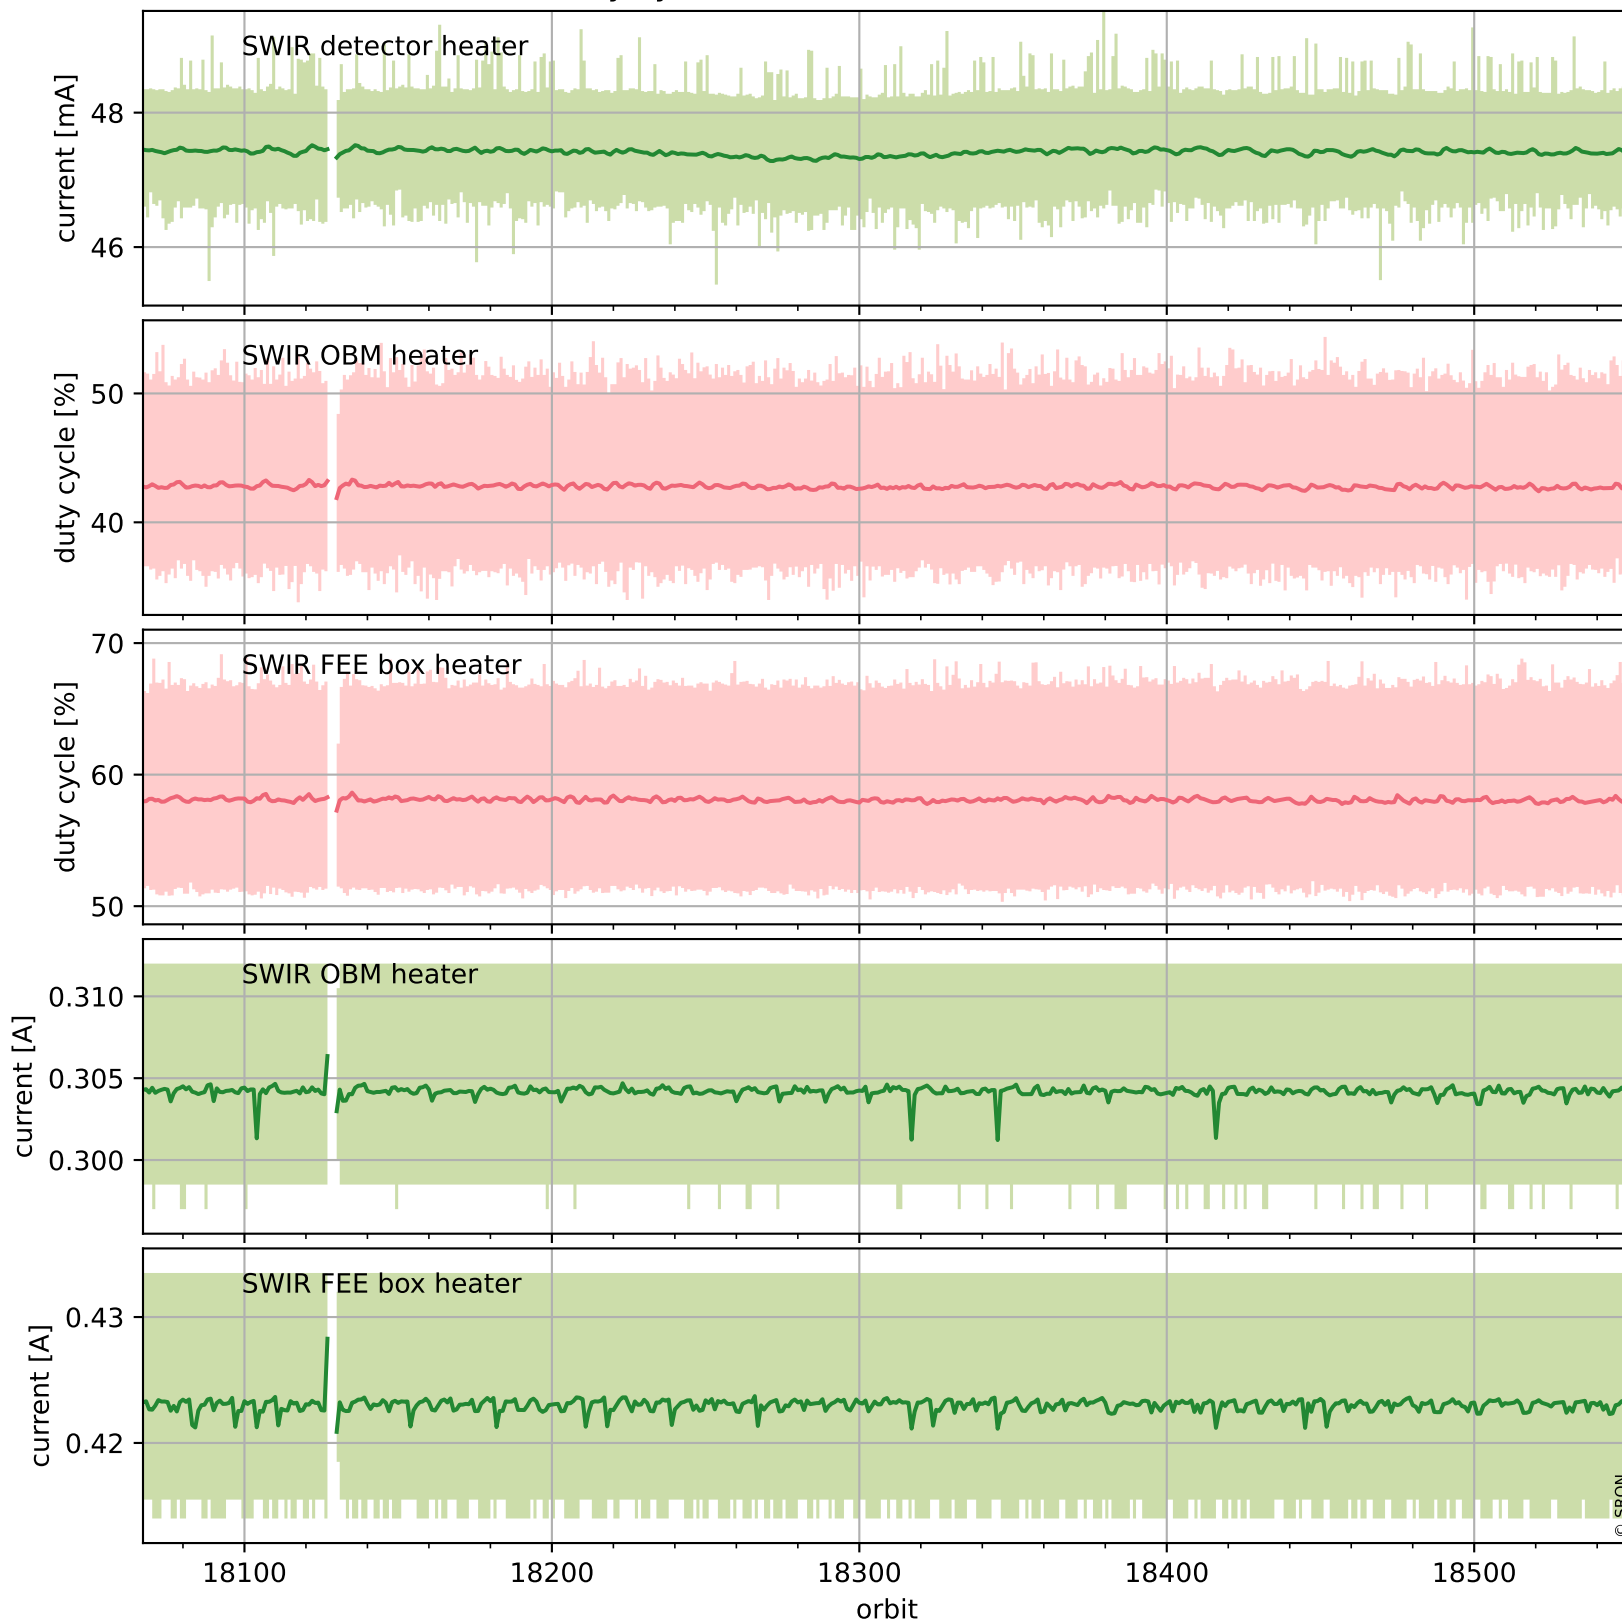

Tropomi SWIR housekeeping data

orbits : [18067, 18551]
coverage : 2021-04-08 / 2021-05-13
created : 2023-08-21T09:12:44

Current and duty cycle of 3 heaters relevant for SWIR (last month)