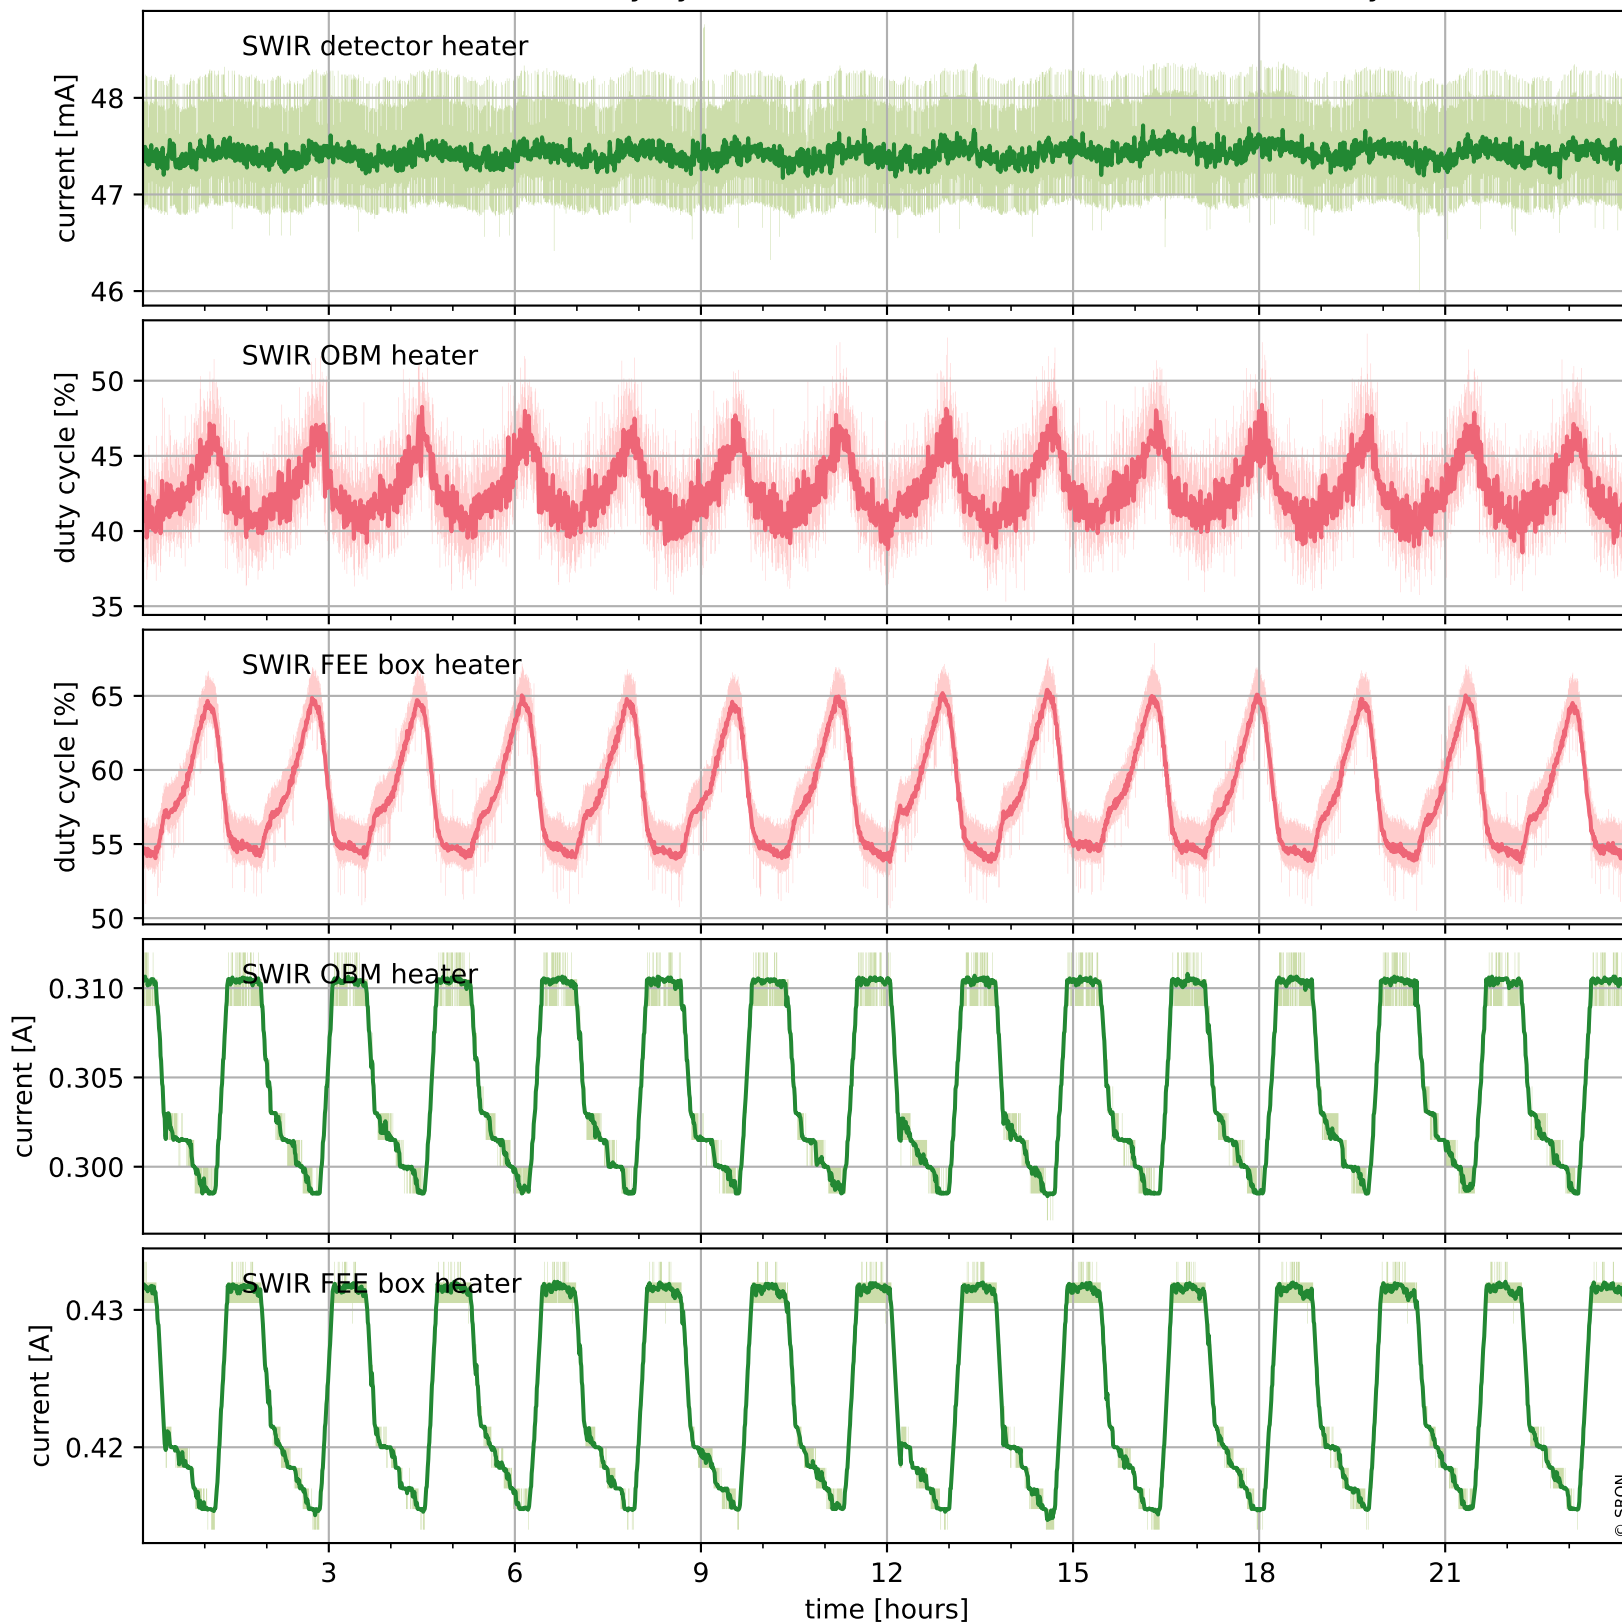

Tropomi SWIR housekeeping data

orbits : [18538, 18551]
coverage : 2021-05-12 / 2021-05-13
created : 2023-08-21T09:12:44

Current and duty cycle of 3 heaters relevant for SWIR (one day)