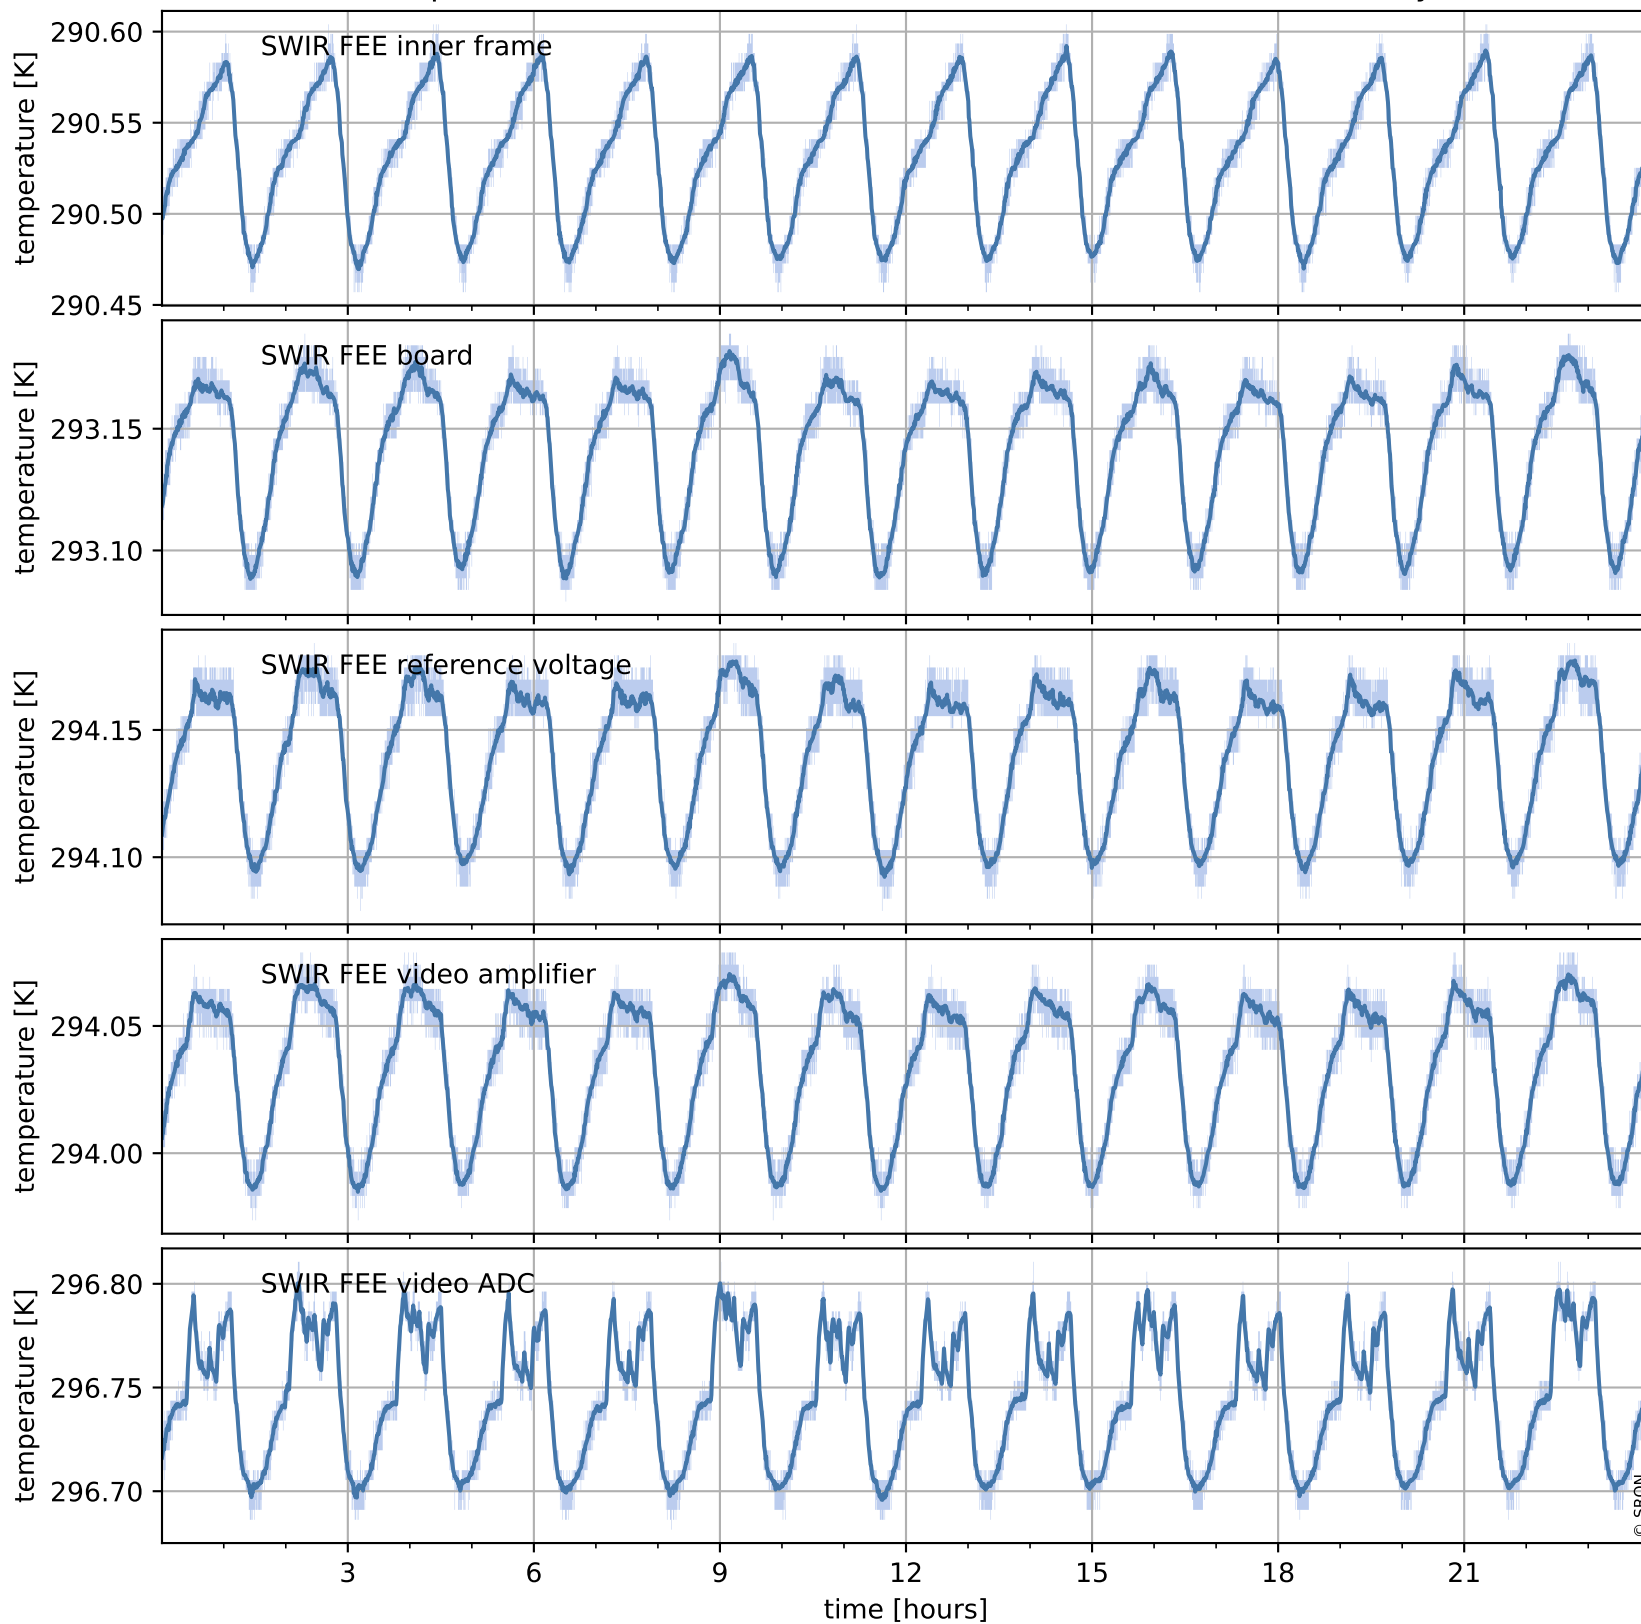

Tropomi SWIR housekeeping data

orbits : [18538, 18551]
coverage : 2021-05-12 / 2021-05-13
created : 2023-08-21T09:12:44

Temperature of sensors at the SWIR front-end electronics (one day)