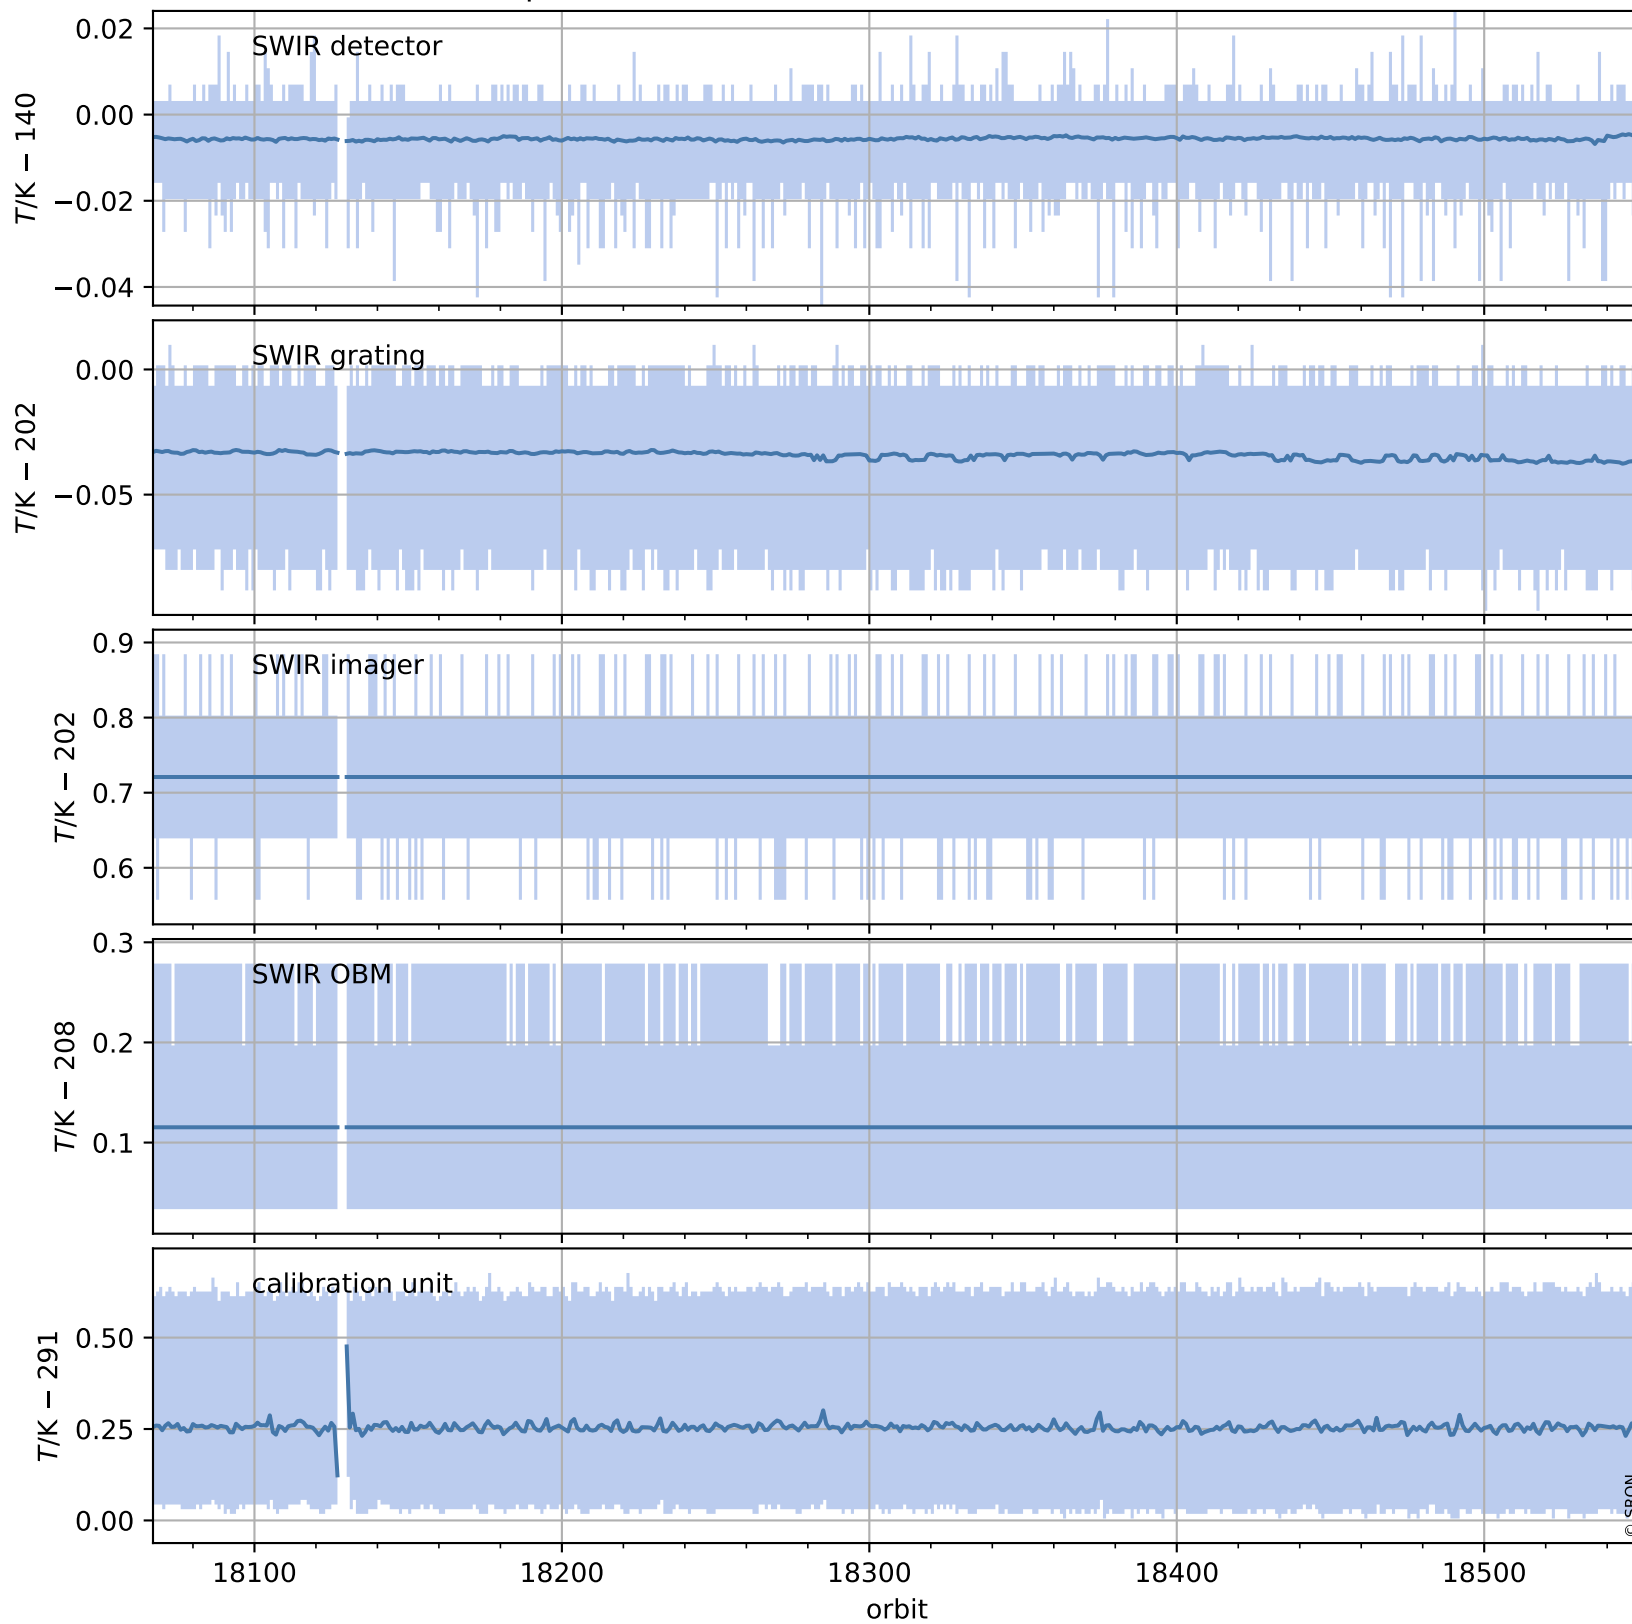

# Tropomi SWIR housekeeping data

orbits : [18538, 18551]  
coverage : 2021-05-12 / 2021-05-13  
created : 2023-08-21T09:12:43

## Temperature of sensors relevant for SWIR (one day)

# Tropomi SWIR housekeeping data

orbits : [18067, 18551]  
coverage : 2021-04-08 / 2021-05-13  
created : 2023-08-21T09:12:43

## Temperature of sensors relevant for SWIR (last month)