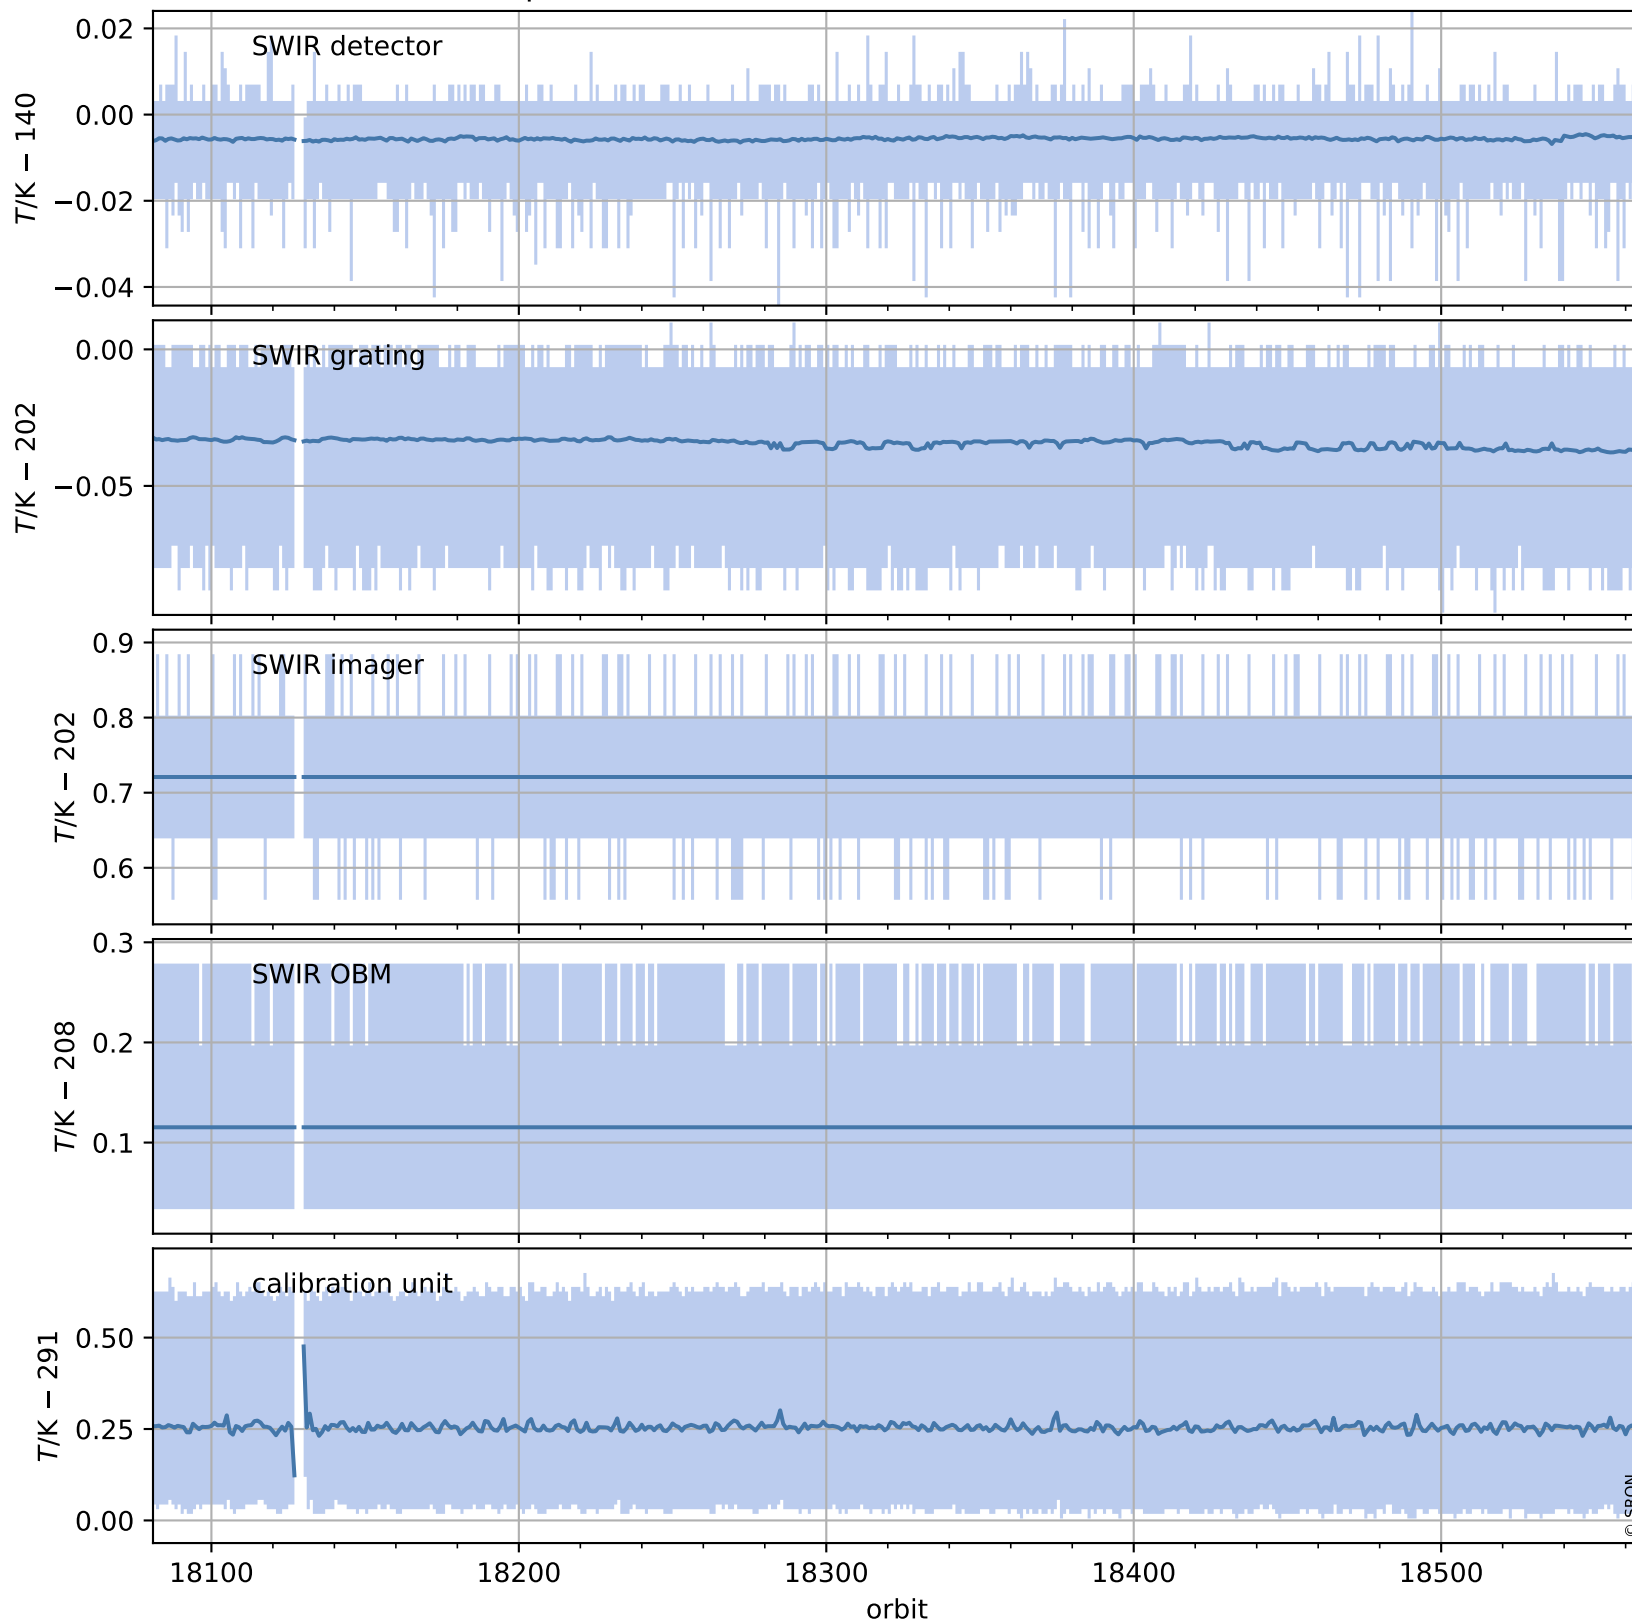

# Tropomi SWIR housekeeping data

orbits : [18552, 18565]  
coverage : 2021-05-13 / 2021-05-14  
created : 2023-08-21T09:12:45

## Temperature of sensors relevant for SWIR (one day)

# Tropomi SWIR housekeeping data

orbits : [18081, 18565]  
coverage : 2021-04-09 / 2021-05-14  
created : 2023-08-21T09:12:46

## Temperature of sensors relevant for SWIR (last month)