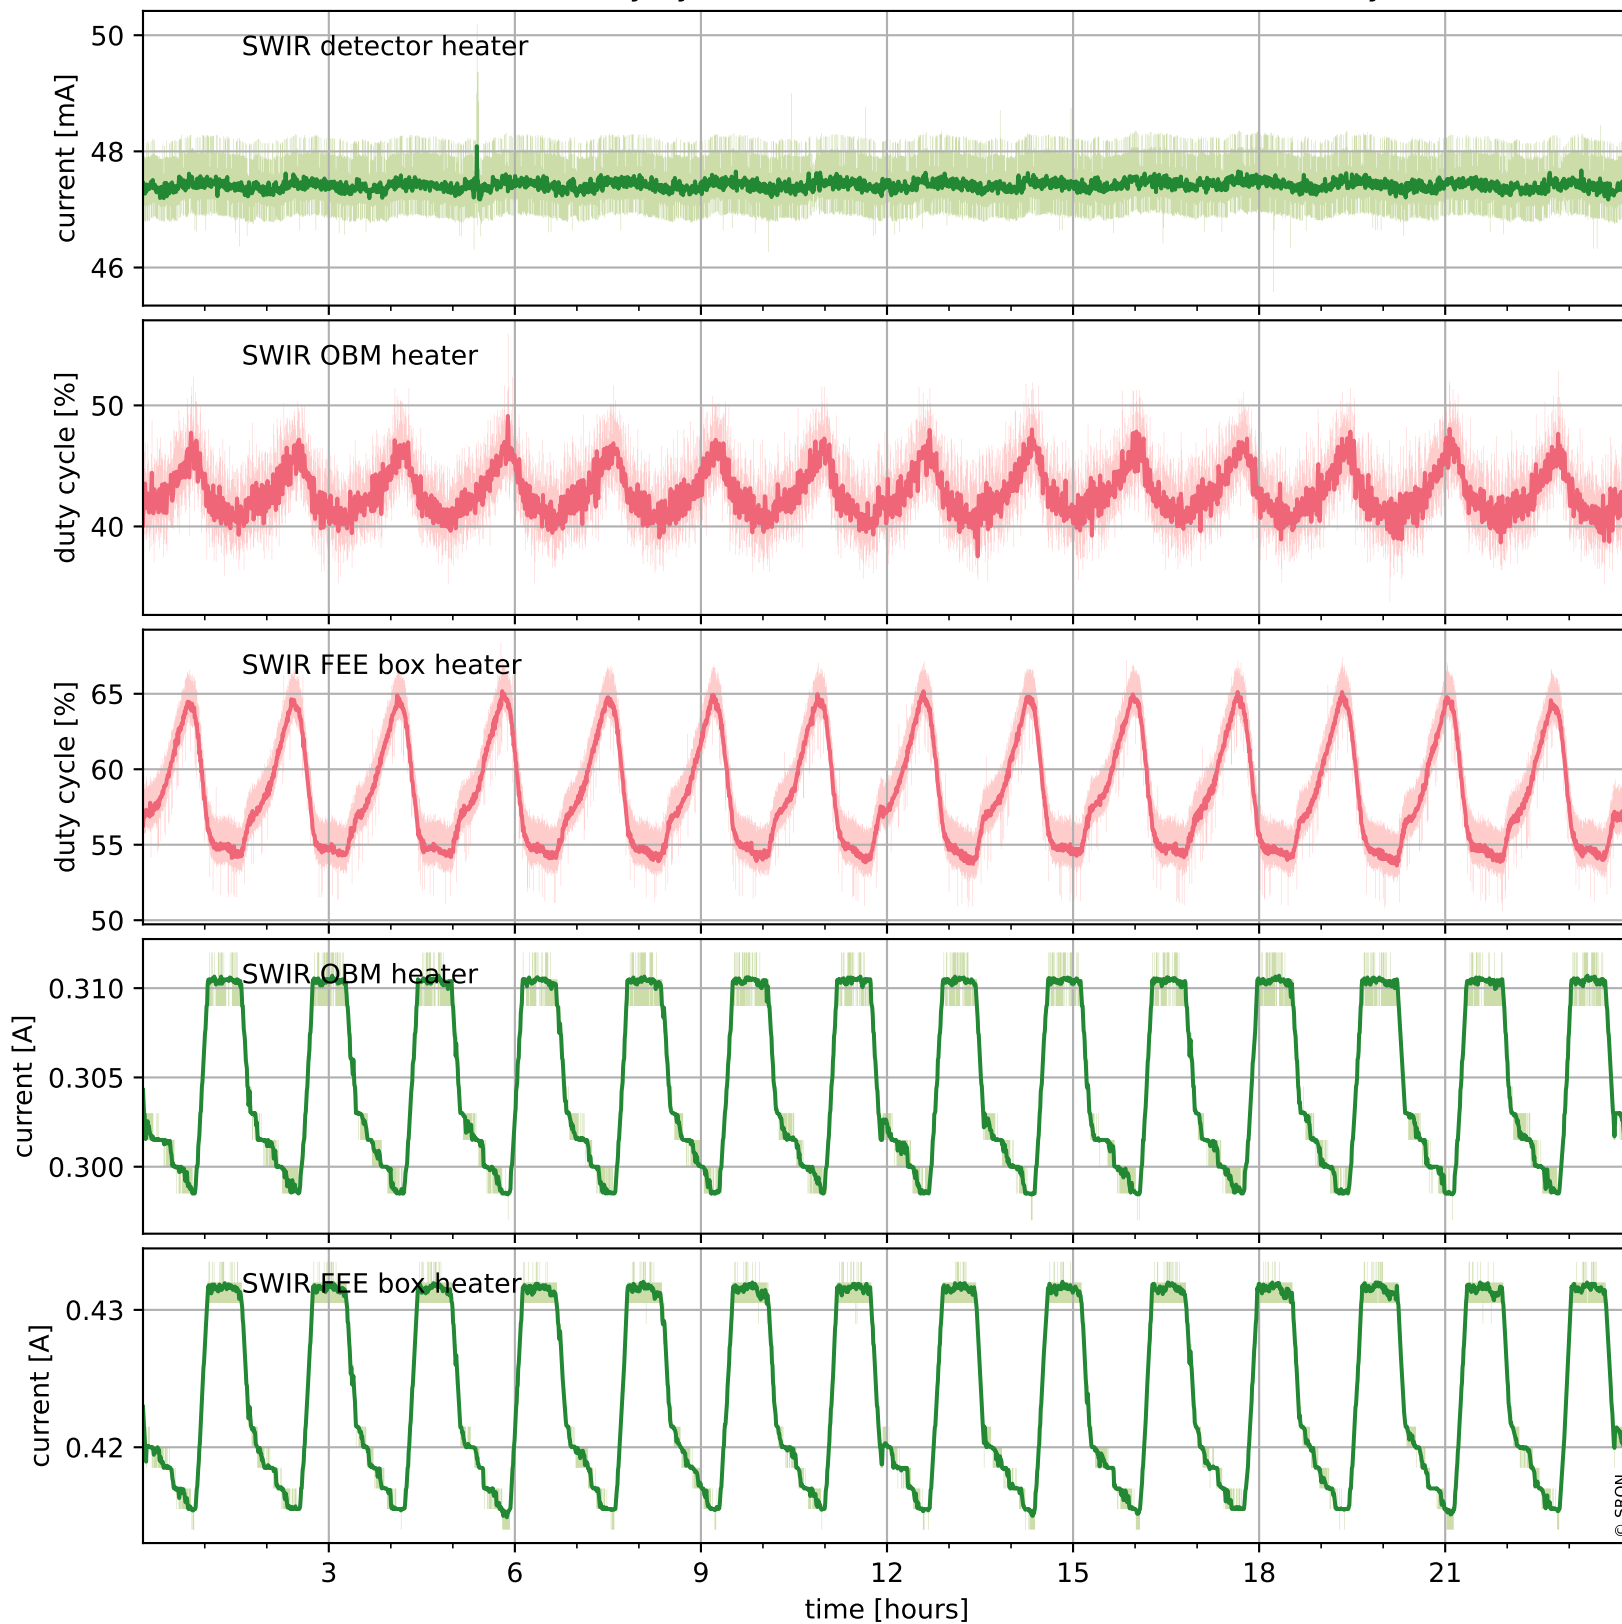

Tropomi SWIR housekeeping data

orbits : [18552, 18565]
coverage : 2021-05-13 / 2021-05-14
created : 2023-08-21T09:12:46

Current and duty cycle of 3 heaters relevant for SWIR (one day)