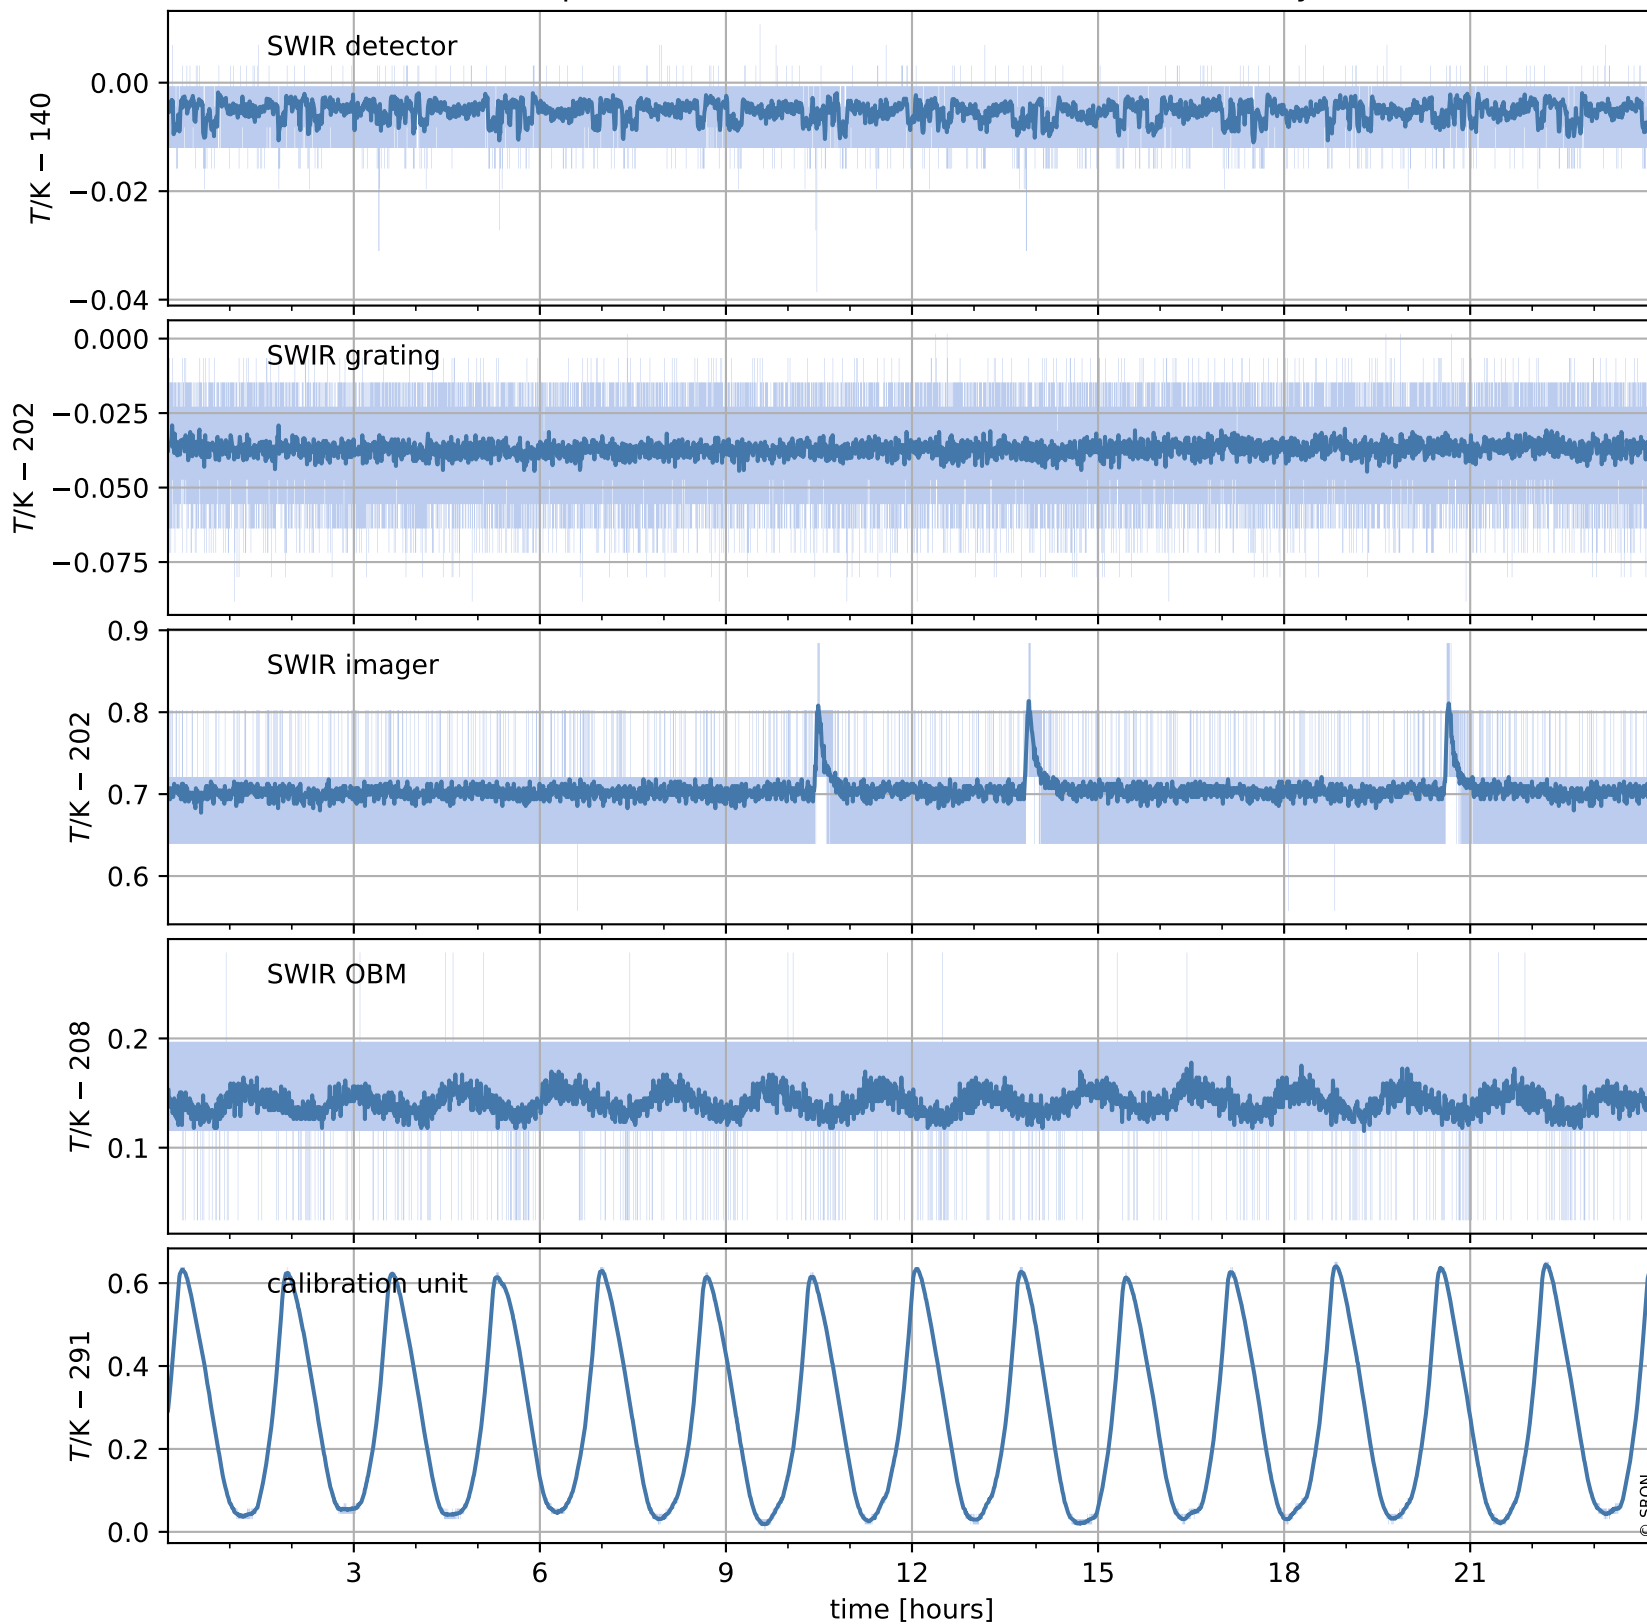

# Tropomi SWIR housekeeping data

orbits : [18552, 18565]  
coverage : 2021-05-13 / 2021-05-14  
created : 2023-08-21T09:12:45

## Temperature of sensors relevant for SWIR (one day)

## Temperature of sensors relevant for SWIR (last month)