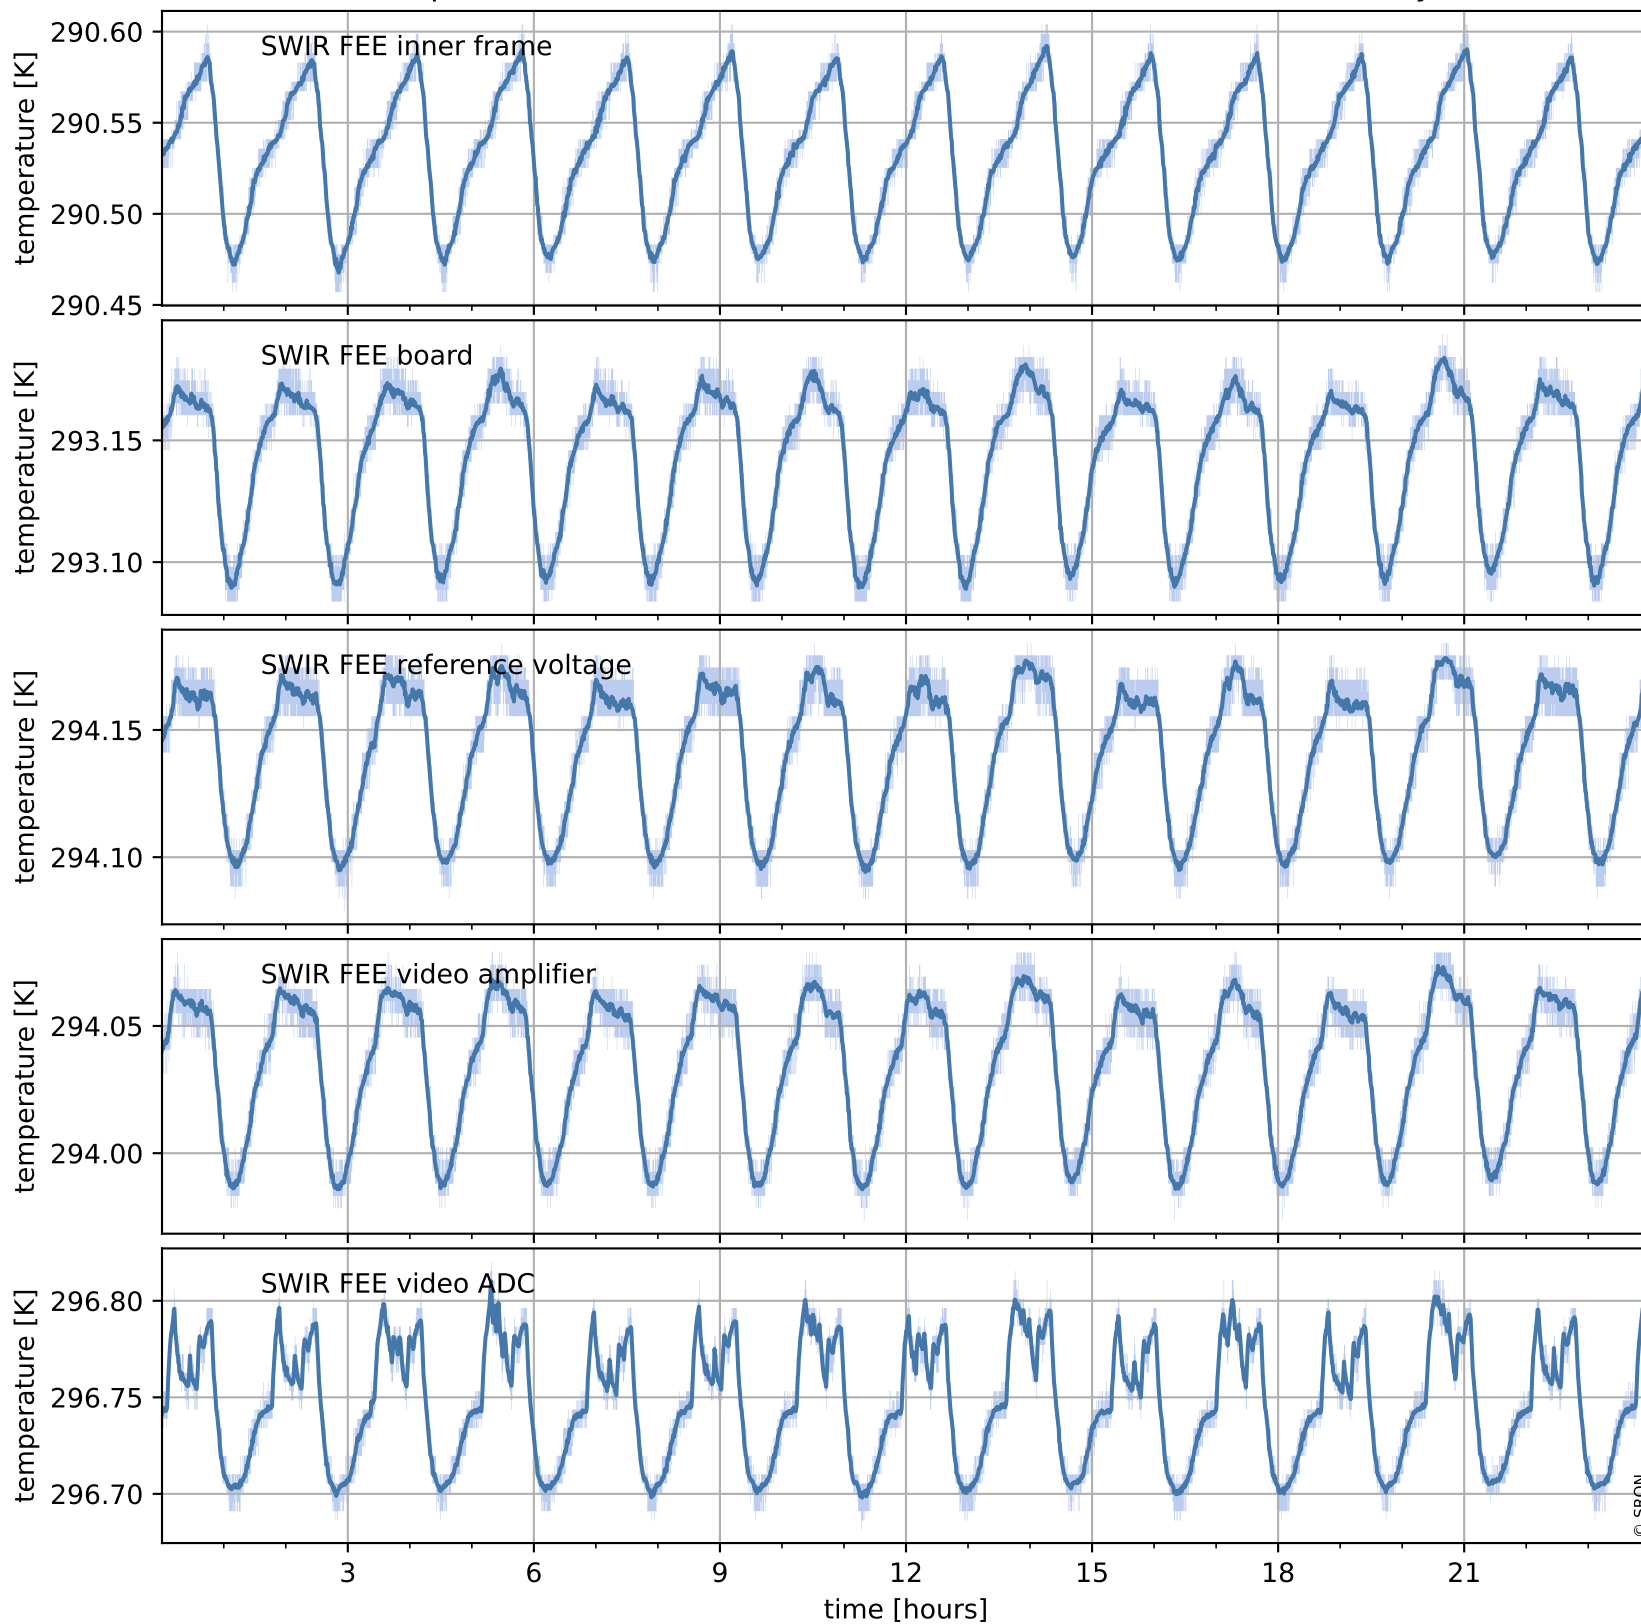

Tropomi SWIR housekeeping data

orbits : [18552, 18565]
coverage : 2021-05-13 / 2021-05-14
created : 2023-08-21T09:12:47

Temperature of sensors at the SWIR front-end electronics (one day)