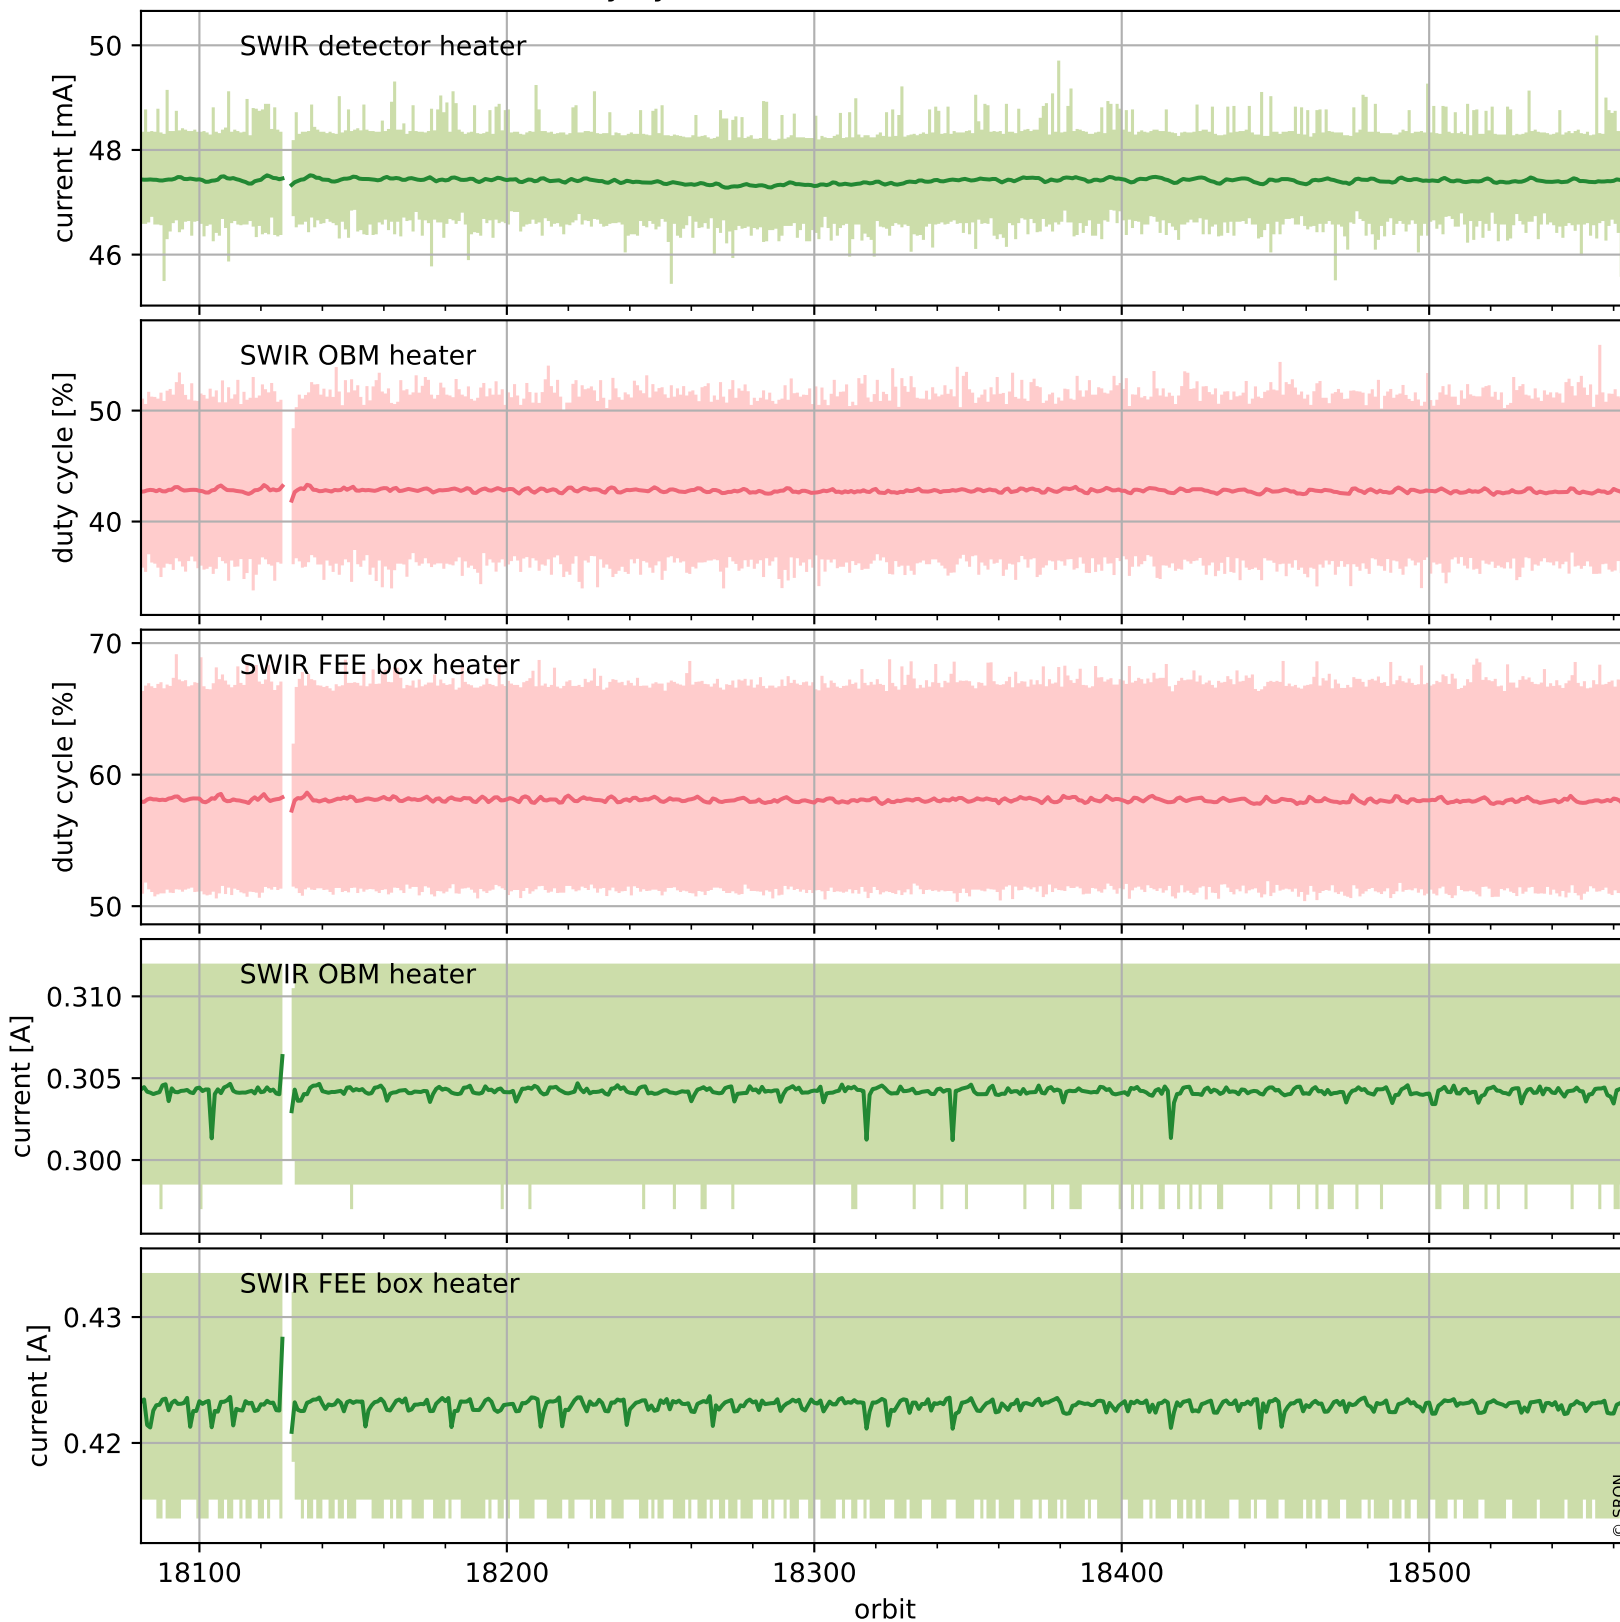

Tropomi SWIR housekeeping data

orbits : [18081, 18565]
coverage : 2021-04-09 / 2021-05-14
created : 2023-08-21T09:12:46

Current and duty cycle of 3 heaters relevant for SWIR (last month)