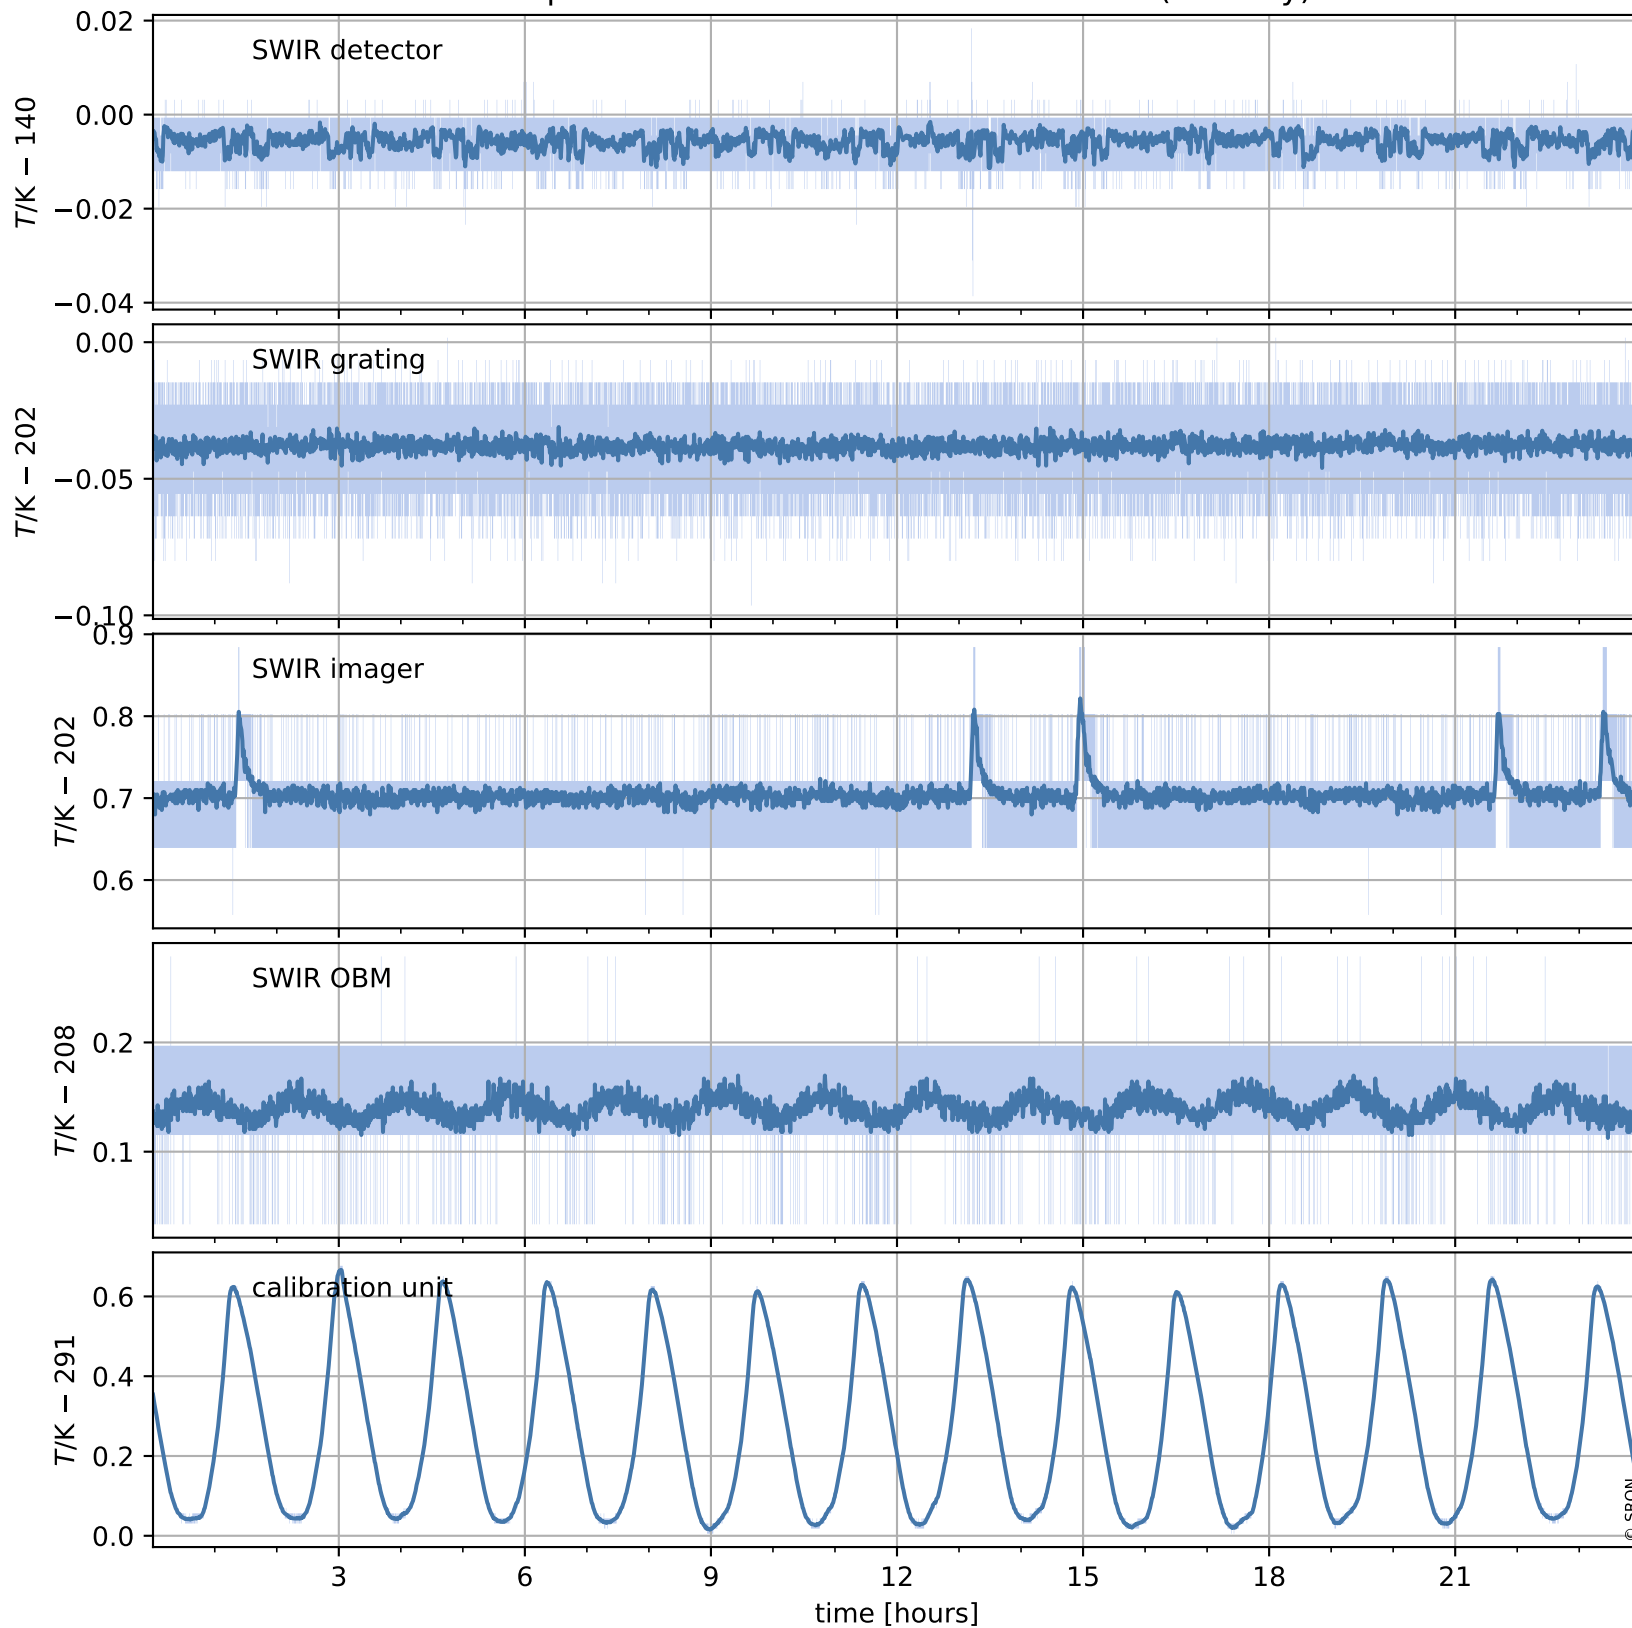

# Tropomi SWIR housekeeping data

orbits : [18581, 18594]  
coverage : 2021-05-15 / 2021-05-16  
created : 2023-08-21T09:12:50

## Temperature of sensors relevant for SWIR (one day)

## Temperature of sensors relevant for SWIR (last month)