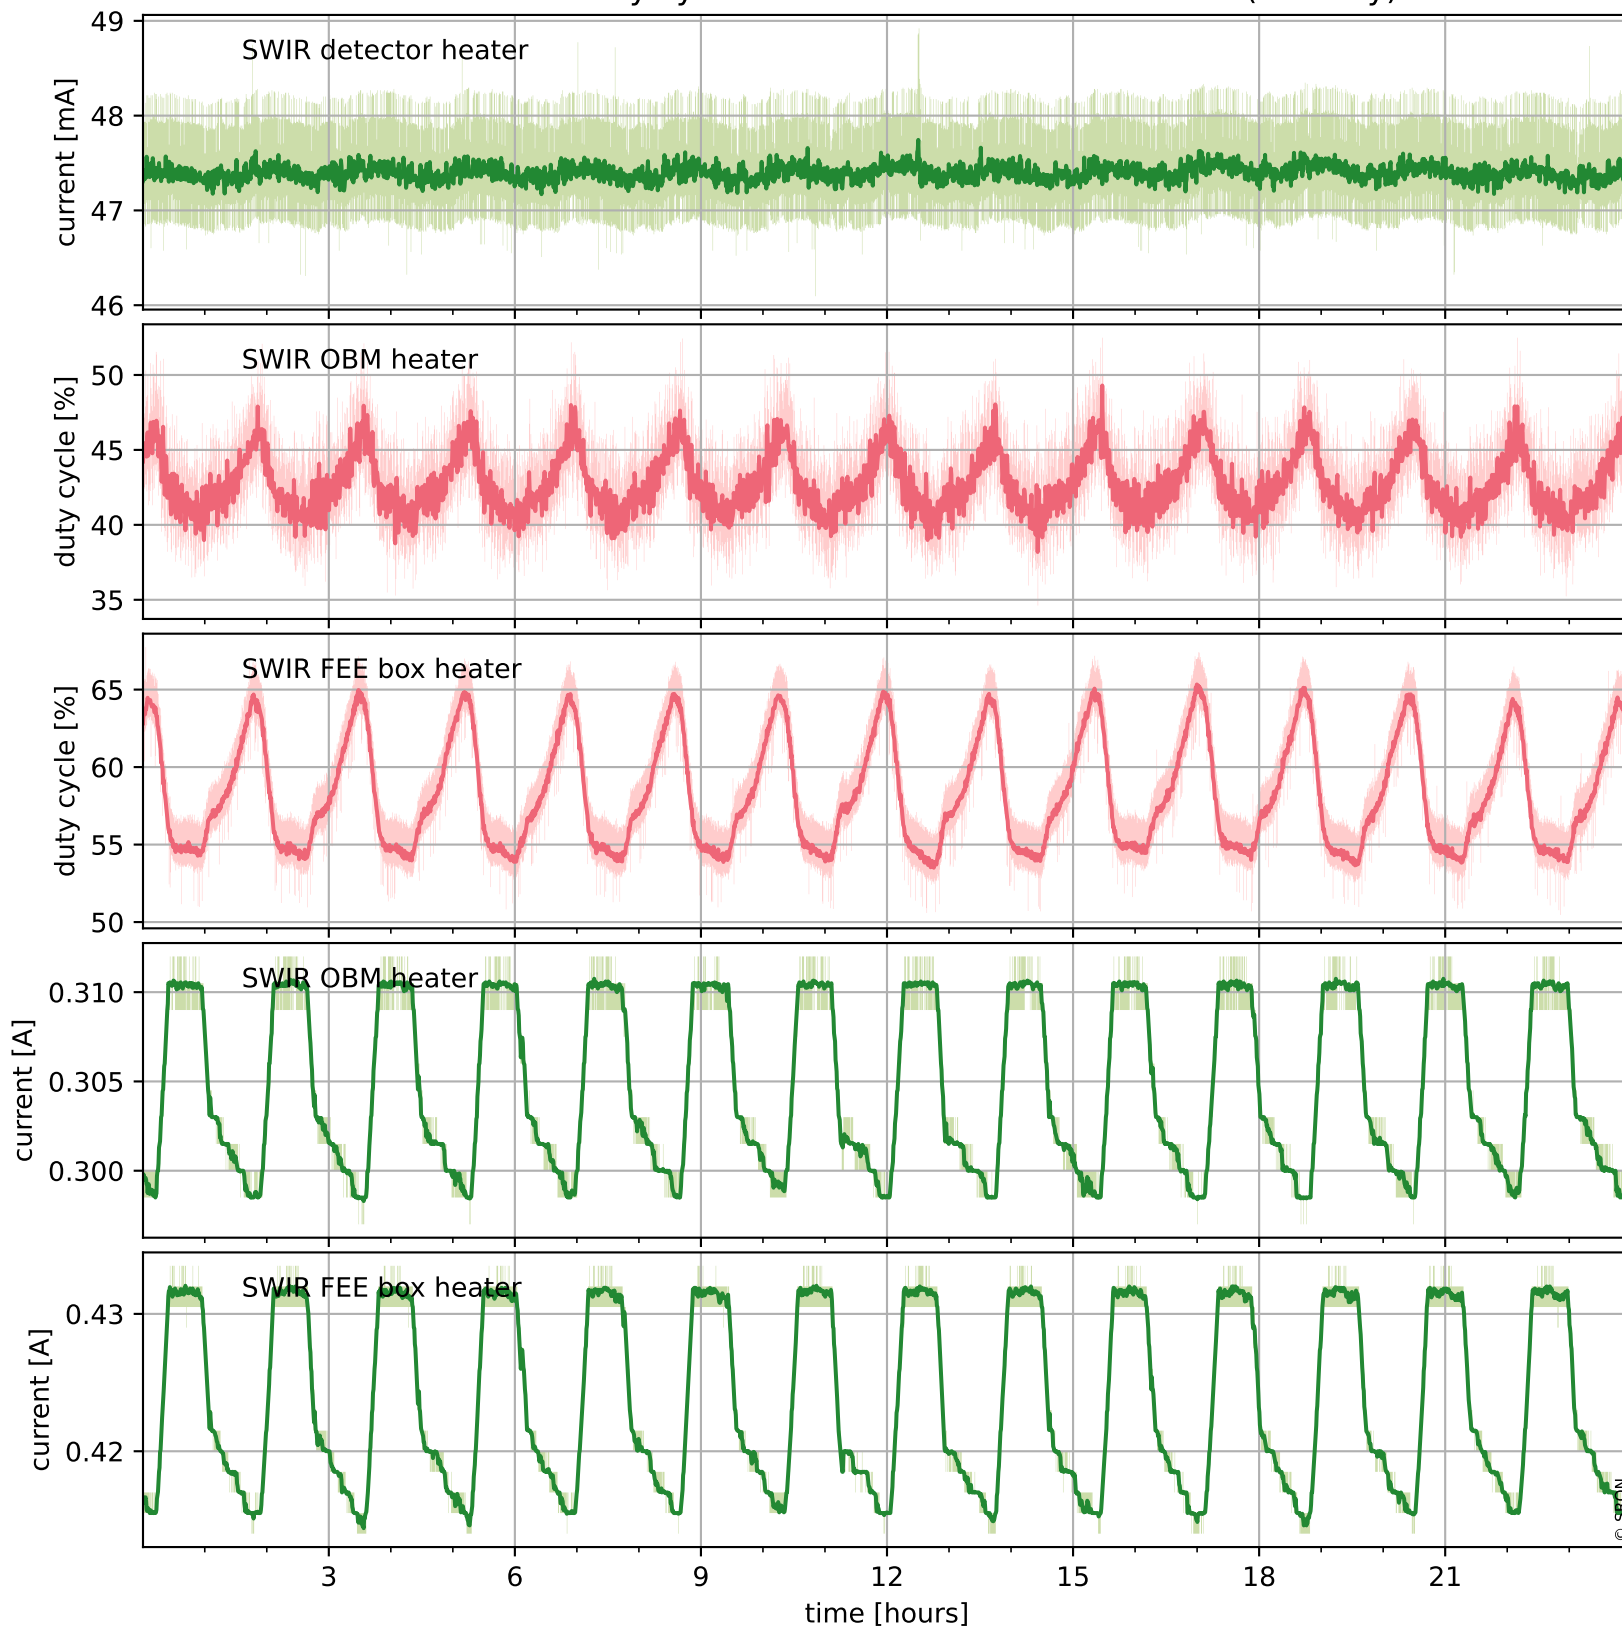

Tropomi SWIR housekeeping data

orbits : [18581, 18594]
coverage : 2021-05-15 / 2021-05-16
created : 2023-08-21T09:12:51

Current and duty cycle of 3 heaters relevant for SWIR (one day)