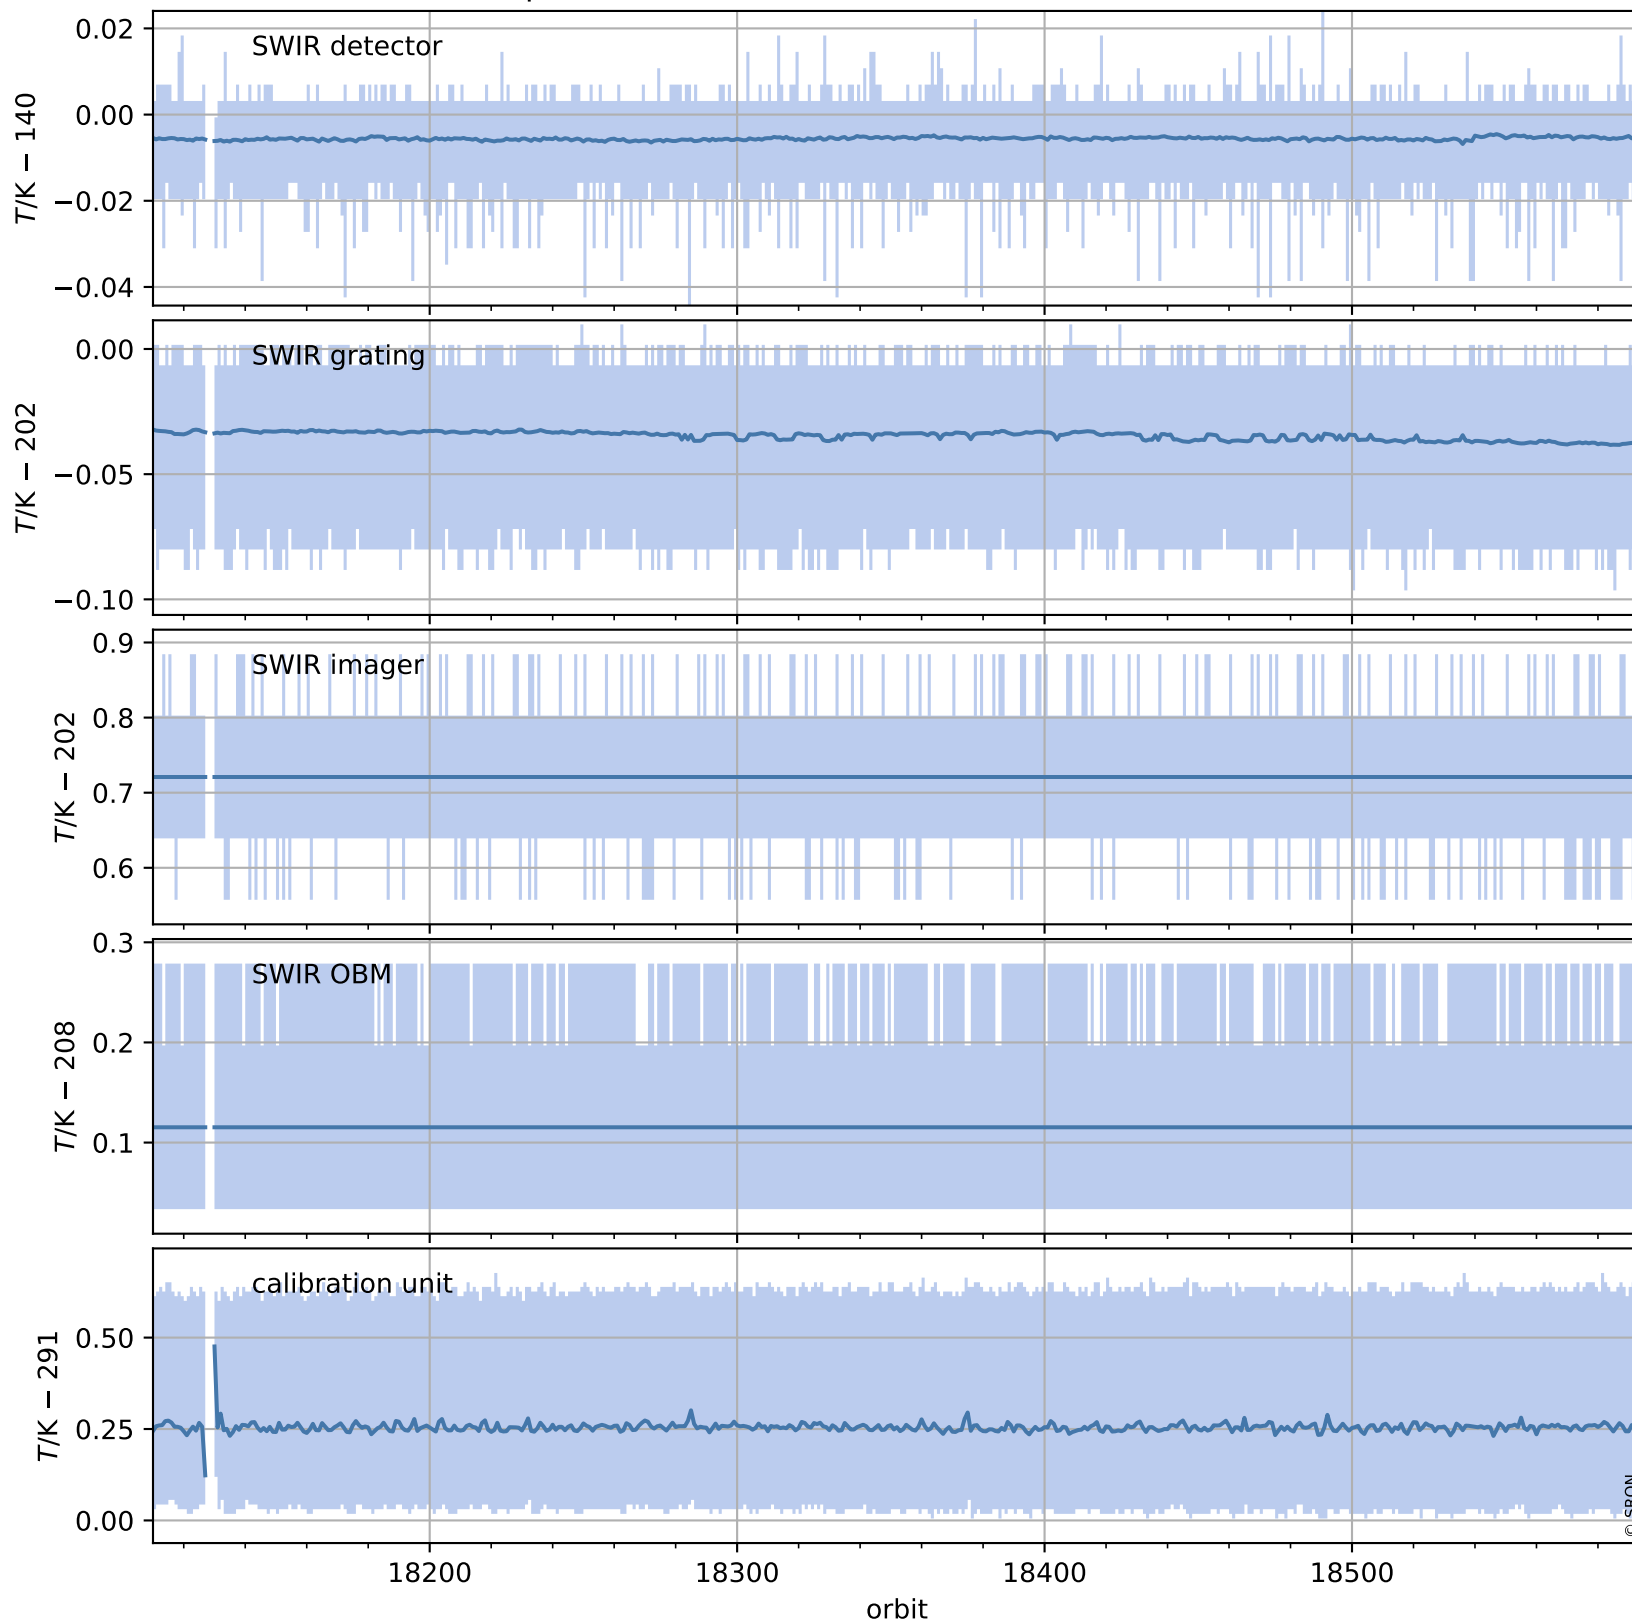

# Tropomi SWIR housekeeping data

orbits : [18581, 18594]  
coverage : 2021-05-15 / 2021-05-16  
created : 2023-08-21T09:12:50

## Temperature of sensors relevant for SWIR (one day)

# Tropomi SWIR housekeeping data

orbits : [18110, 18594]  
coverage : 2021-04-11 / 2021-05-16  
created : 2023-08-21T09:12:50

## Temperature of sensors relevant for SWIR (last month)