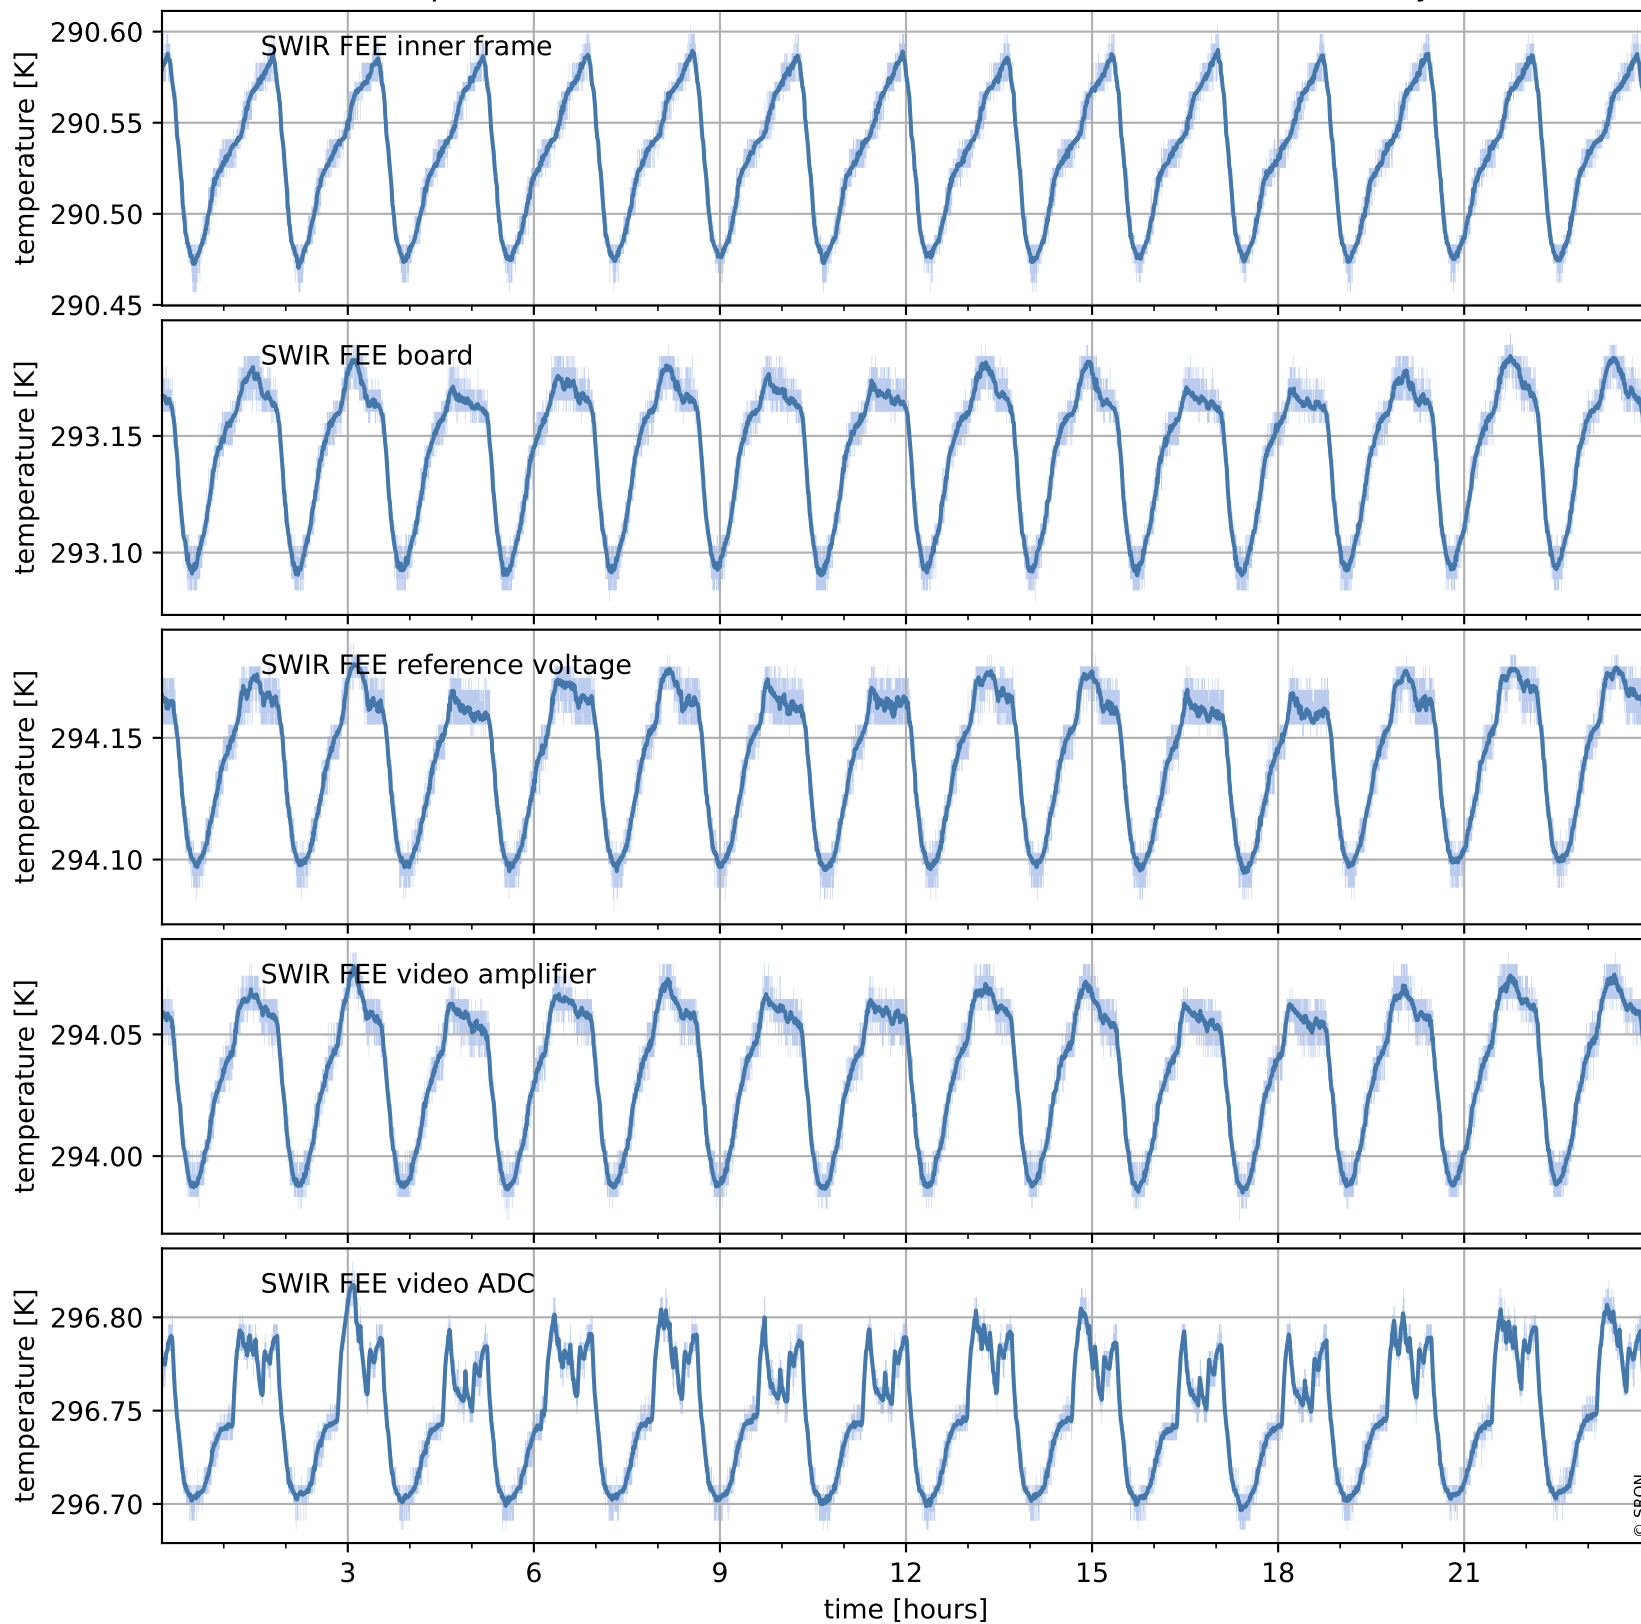

Tropomi SWIR housekeeping data

orbits : [18581, 18594]
coverage : 2021-05-15 / 2021-05-16
created : 2023-08-21T09:12:51

Temperature of sensors at the SWIR front-end electronics (one day)