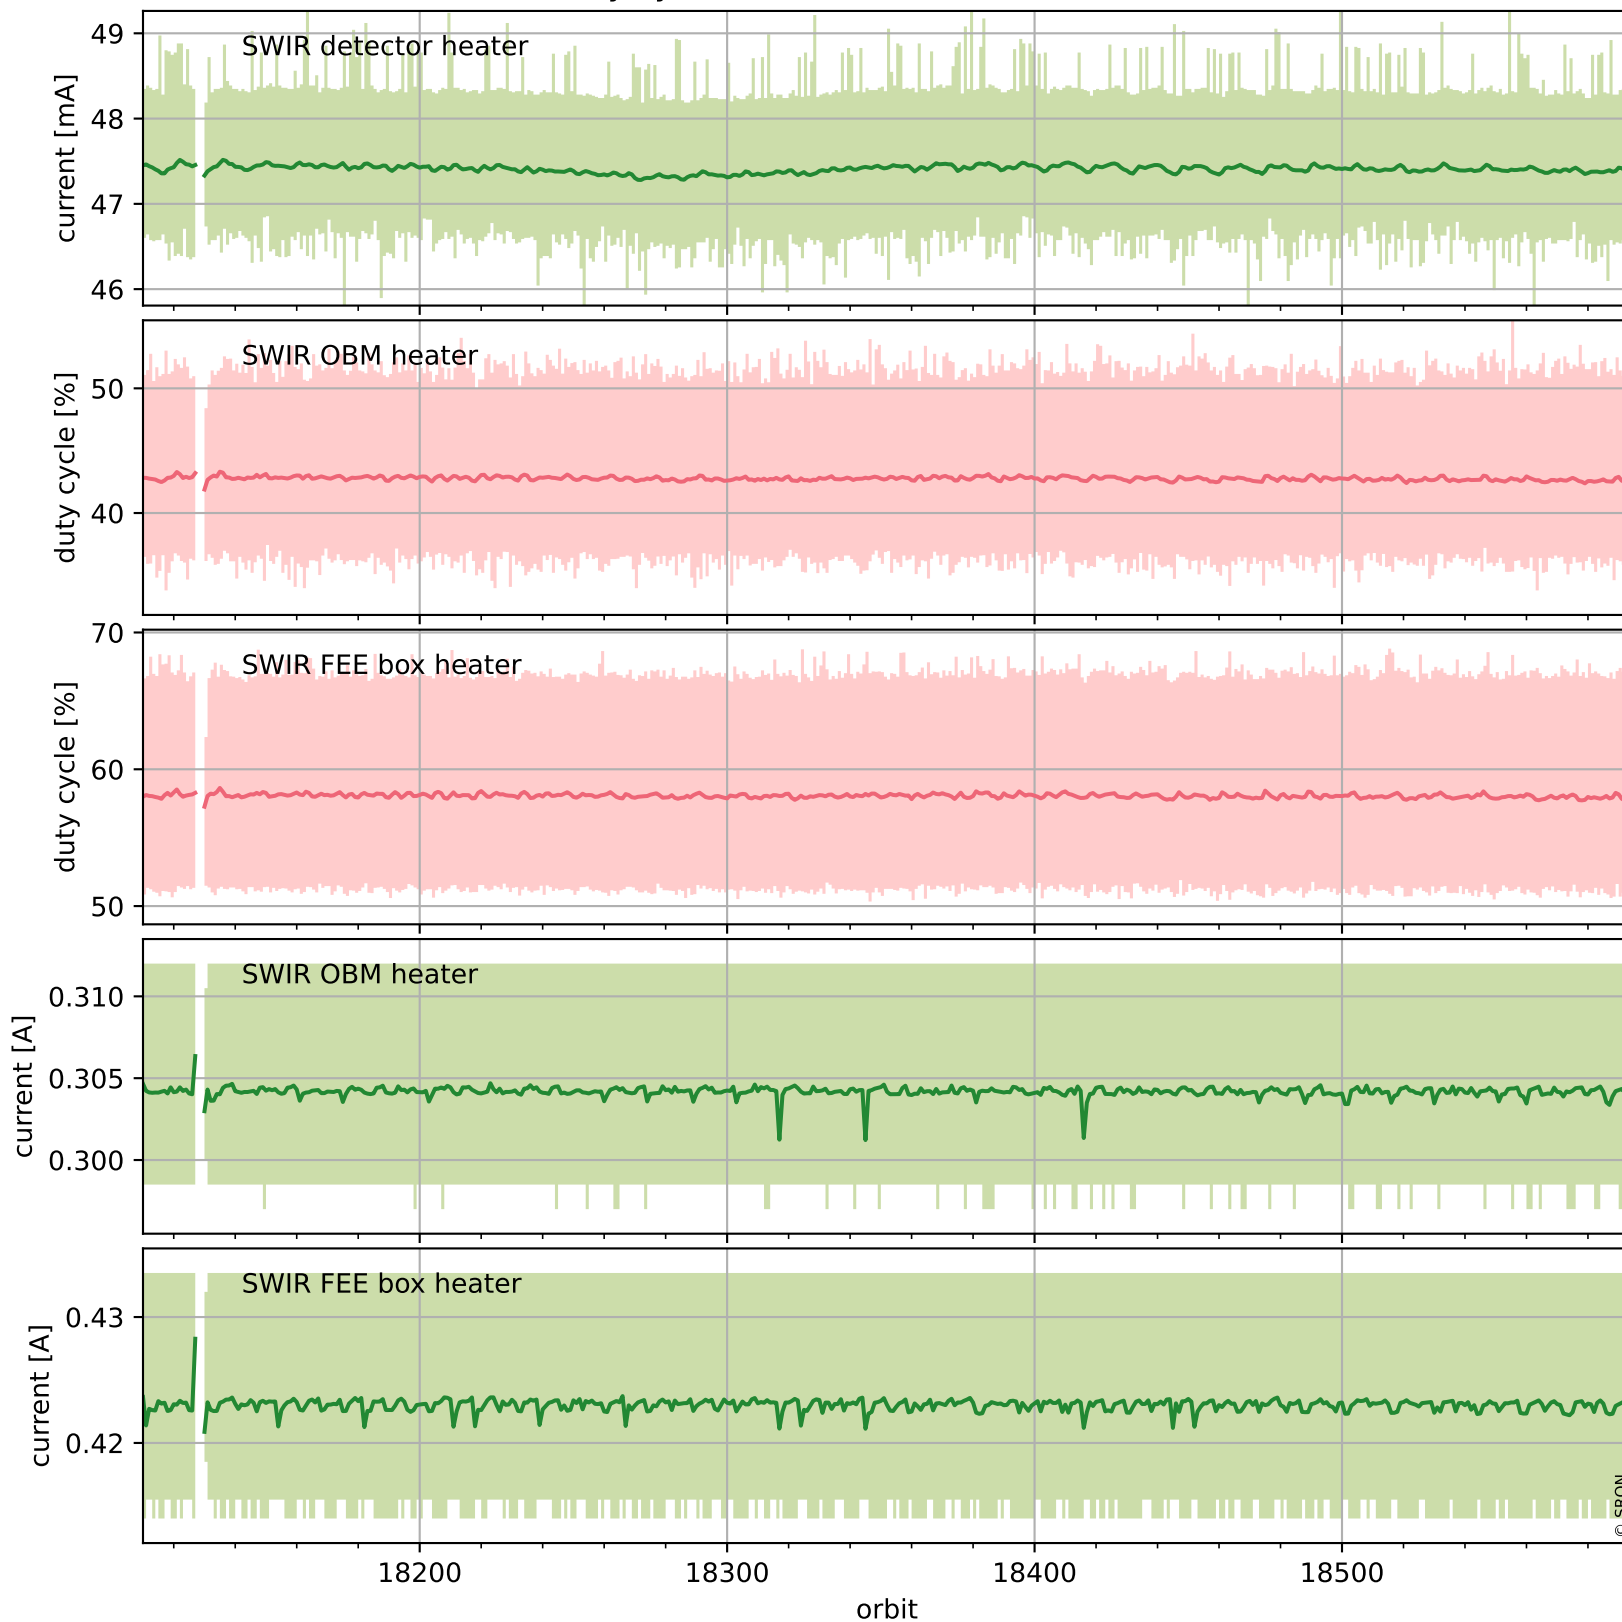

Tropomi SWIR housekeeping data

orbits : [18110, 18594]
coverage : 2021-04-11 / 2021-05-16
created : 2023-08-21T09:12:51

Current and duty cycle of 3 heaters relevant for SWIR (last month)