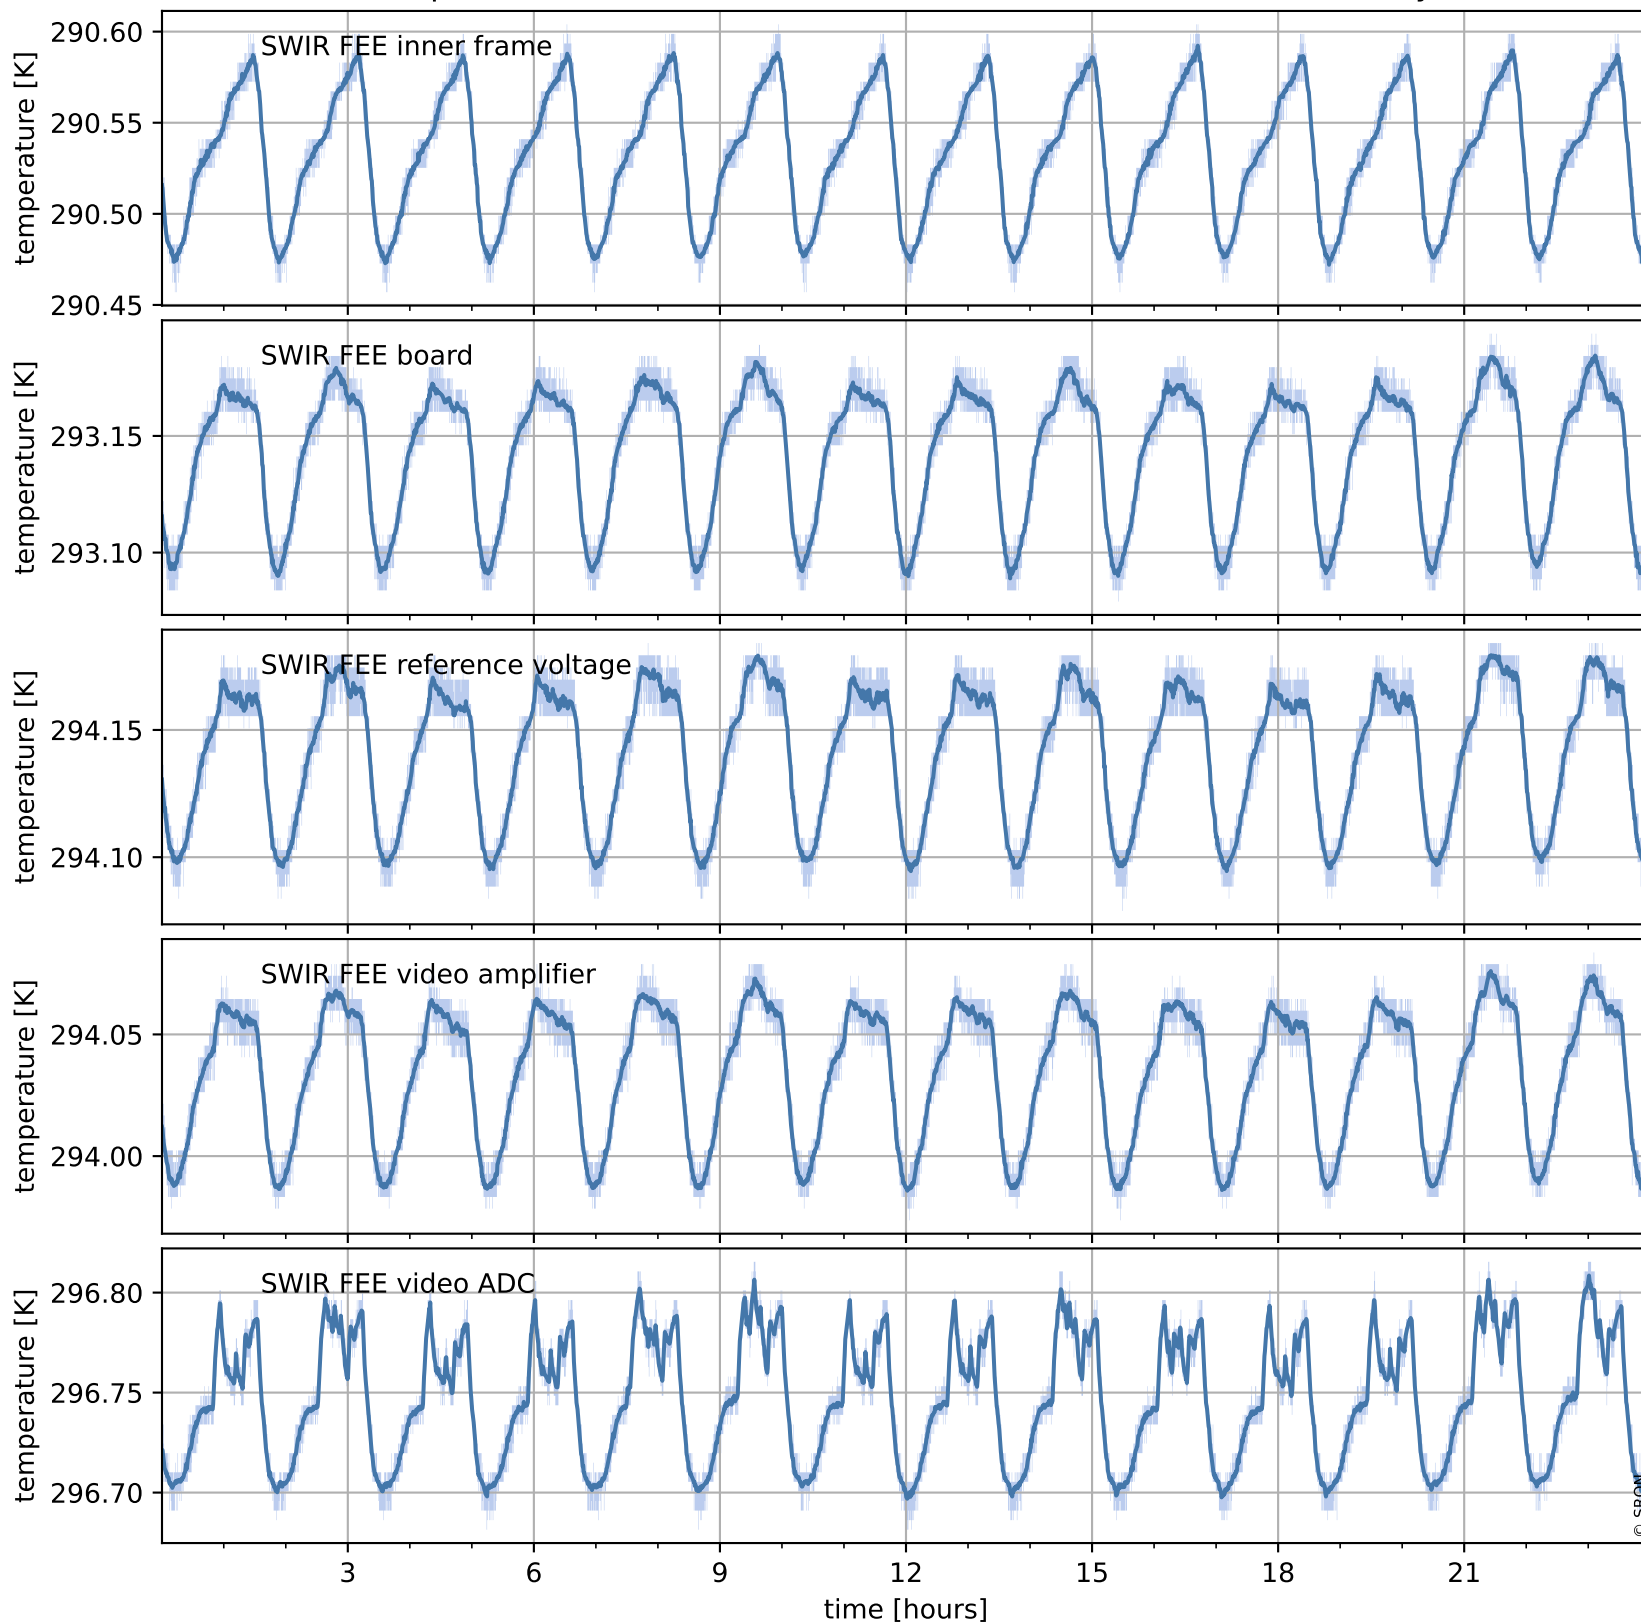

Tropomi SWIR housekeeping data

orbits : [18595, 18608]
coverage : 2021-05-16 / 2021-05-17
created : 2023-08-21T09:12:52

Temperature of sensors relevant for SWIR (one day)

Tropomi SWIR housekeeping data

orbits : [18124, 18608]
coverage : 2021-04-12 / 2021-05-17
created : 2023-08-21T09:12:53

Temperature of sensors relevant for SWIR (last month)

Tropomi SWIR housekeeping data

orbits : [18595, 18608]
coverage : 2021-05-16 / 2021-05-17
created : 2023-08-21T09:12:53

Current and duty cycle of 3 heaters relevant for SWIR (one day)

Tropomi SWIR housekeeping data

orbits : [18124, 18608]
coverage : 2021-04-12 / 2021-05-17
created : 2023-08-21T09:12:53

Current and duty cycle of 3 heaters relevant for SWIR (last month)

Tropomi SWIR housekeeping data

orbits : [18595, 18608]
coverage : 2021-05-16 / 2021-05-17
created : 2023-08-21T09:12:54

Temperature of sensors at the SWIR front-end electronics (one day)

Tropomi SWIR housekeeping data

orbits : [18124, 18608]
coverage : 2021-04-12 / 2021-05-17
created : 2023-08-21T09:12:54