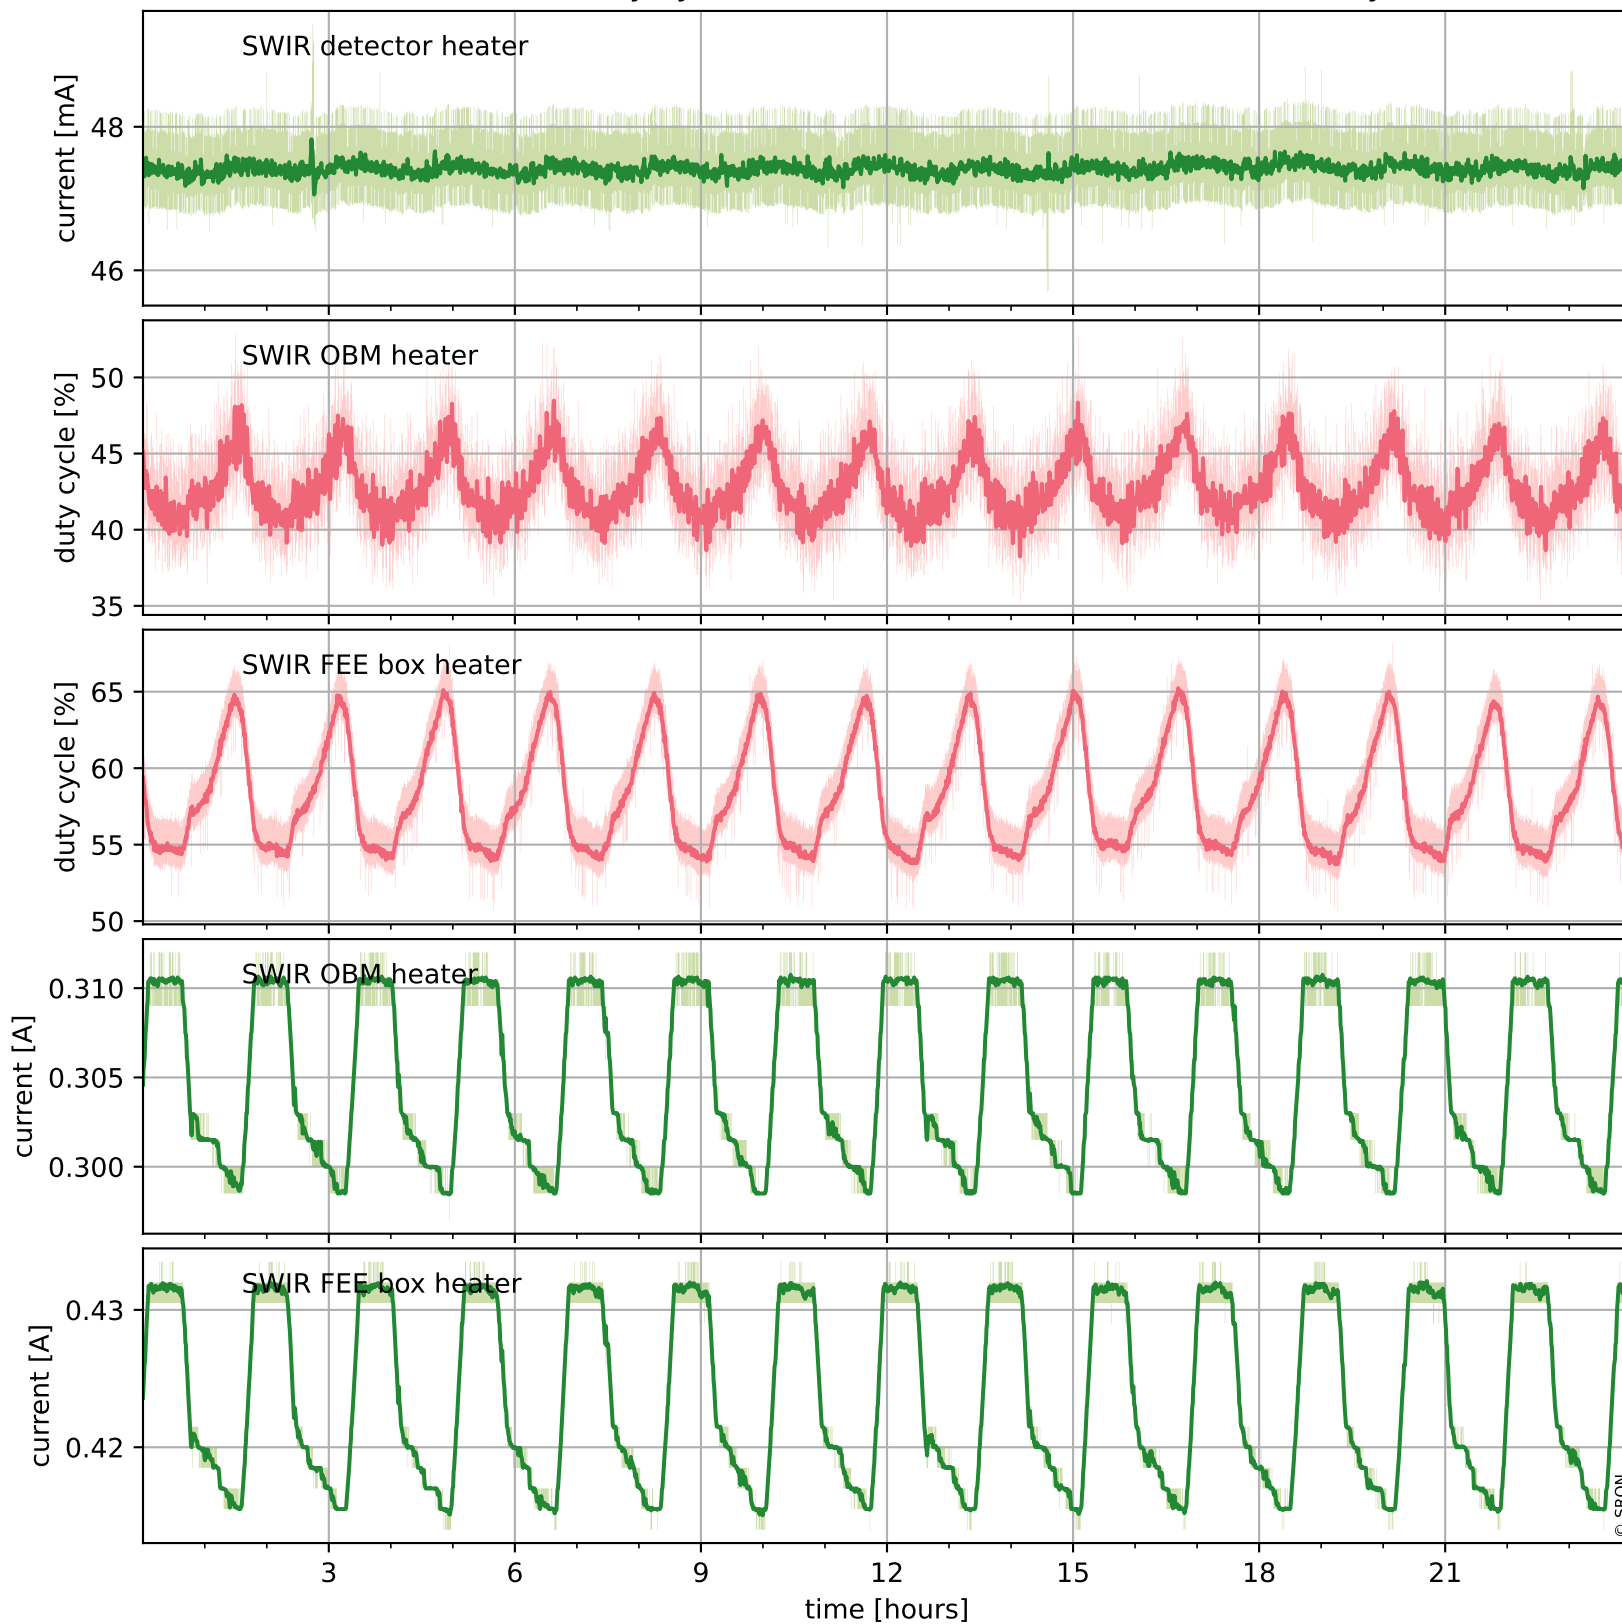

Tropomi SWIR housekeeping data

orbits : [18595, 18608]
coverage : 2021-05-16 / 2021-05-17
created : 2023-08-21T09:12:52

Temperature of sensors relevant for SWIR (one day)

Tropomi SWIR housekeeping data

orbits : [18124, 18608]
coverage : 2021-04-12 / 2021-05-17
created : 2023-08-21T09:12:53

Temperature of sensors relevant for SWIR (last month)

Tropomi SWIR housekeeping data

orbits : [18595, 18608]
coverage : 2021-05-16 / 2021-05-17
created : 2023-08-21T09:12:53

Current and duty cycle of 3 heaters relevant for SWIR (one day)

Tropomi SWIR housekeeping data

orbits : [18124, 18608]
coverage : 2021-04-12 / 2021-05-17
created : 2023-08-21T09:12:53

Current and duty cycle of 3 heaters relevant for SWIR (last month)

Tropomi SWIR housekeeping data