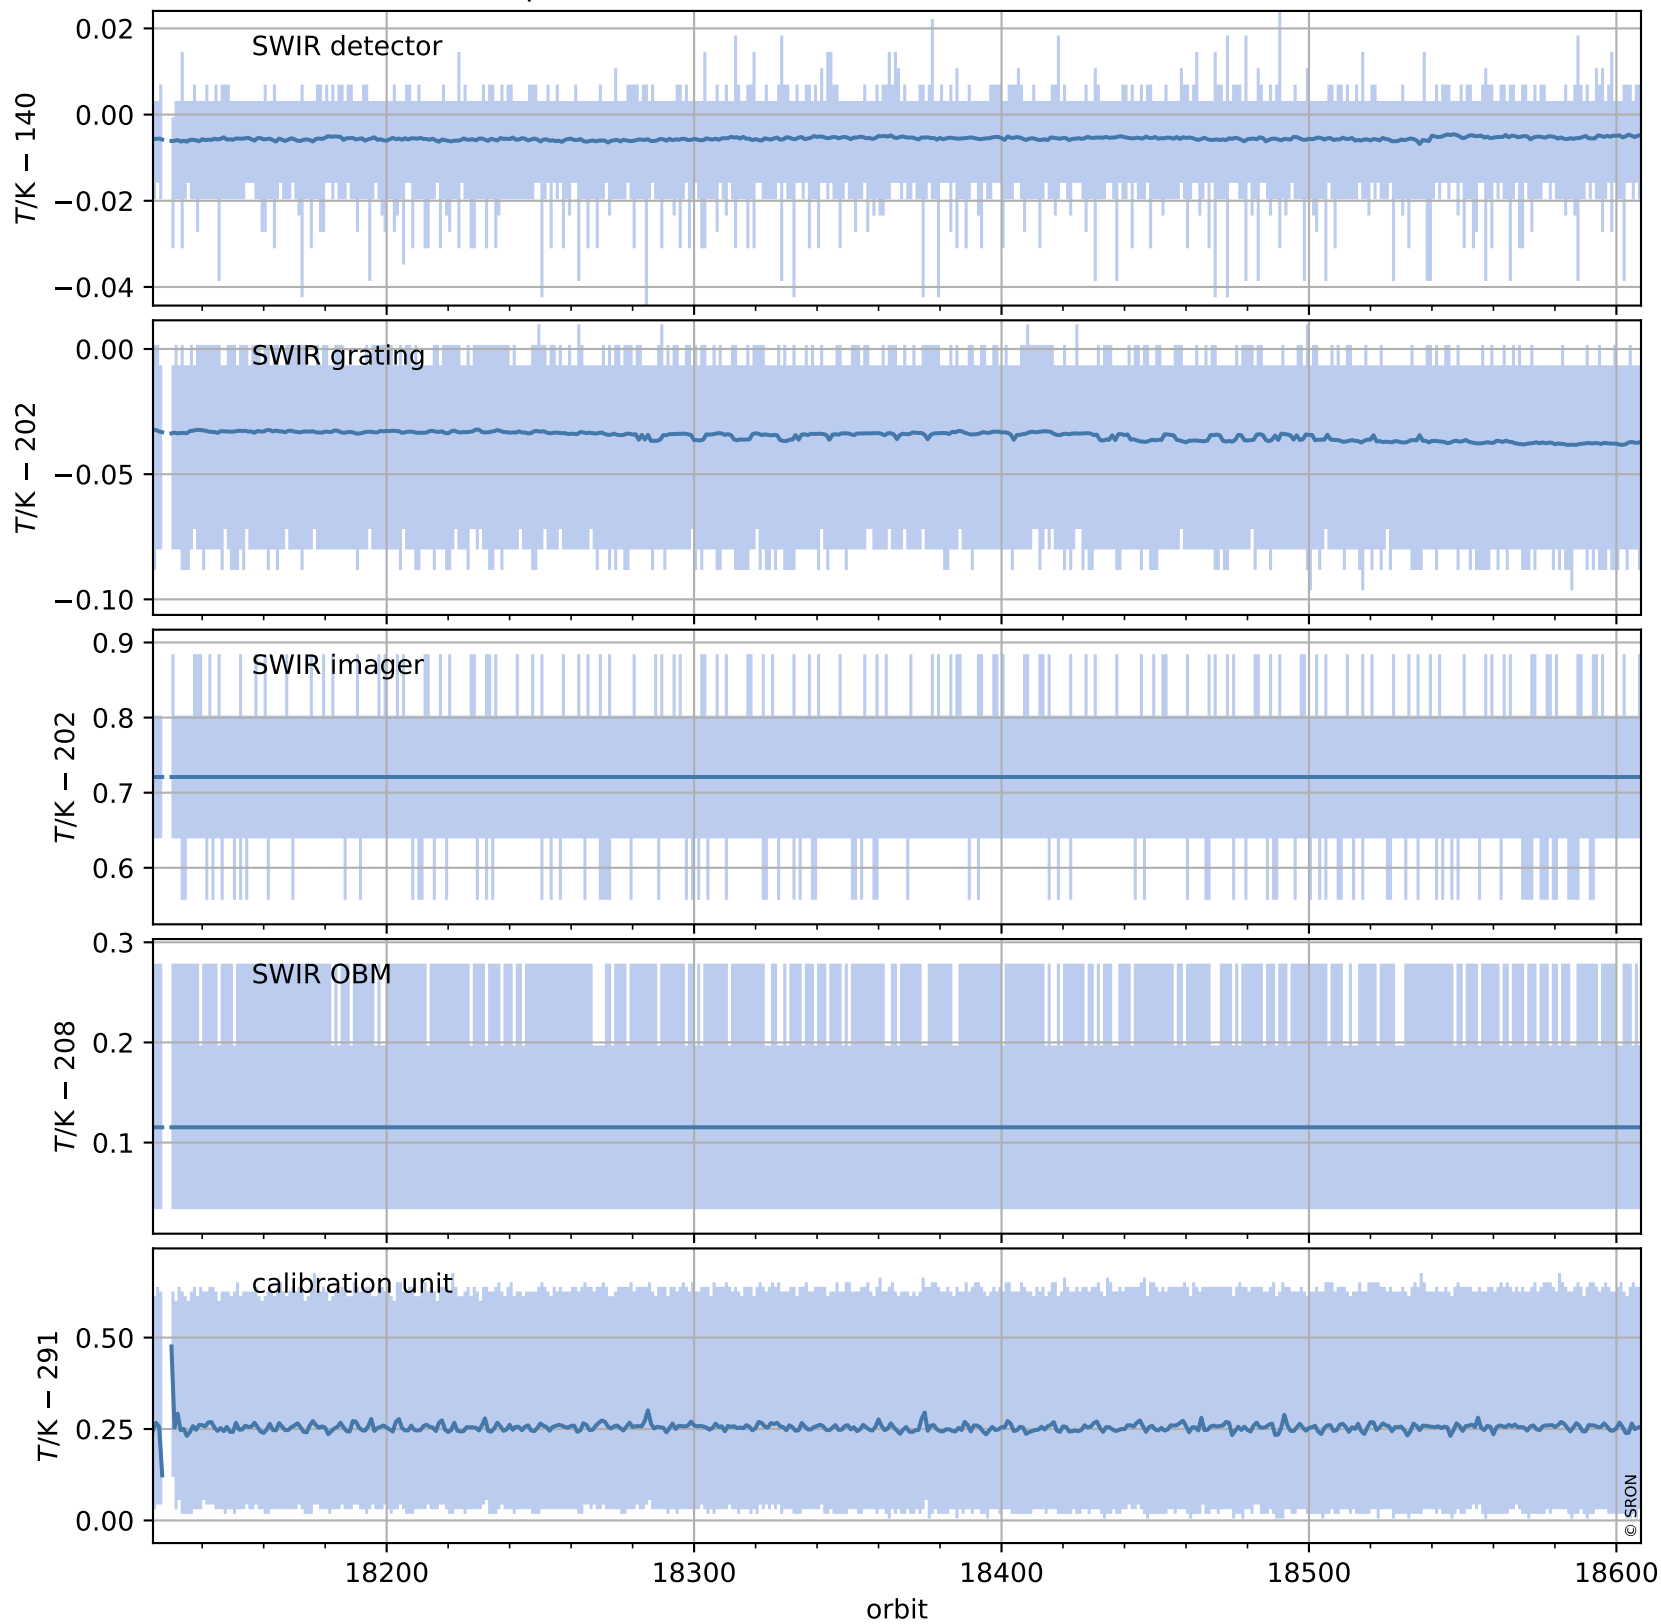

Tropomi SWIR housekeeping data

orbits : [18595, 18608]
coverage : 2021-05-16 / 2021-05-17
created : 2023-08-21T09:12:52

Temperature of sensors relevant for SWIR (one day)

Tropomi SWIR housekeeping data

orbits : [18124, 18608]
coverage : 2021-04-12 / 2021-05-17
created : 2023-08-21T09:12:53

Temperature of sensors relevant for SWIR (last month)

Tropomi SWIR housekeeping data

orbits : [18595, 18608]
coverage : 2021-05-16 / 2021-05-17
created : 2023-08-21T09:12:53

Current and duty cycle of 3 heaters relevant for SWIR (one day)

Tropomi SWIR housekeeping data

orbits : [18124, 18608]
coverage : 2021-04-12 / 2021-05-17
created : 2023-08-21T09:12:53

Current and duty cycle of 3 heaters relevant for SWIR (last month)

Tropomi SWIR housekeeping data

orbits : [18595, 18608]
coverage : 2021-05-16 / 2021-05-17
created : 2023-08-21T09:12:54

Temperature of sensors at the SWIR front-end electronics (one day)

Tropomi SWIR housekeeping data

orbits : [18124, 18608]
coverage : 2021-04-12 / 2021-05-17
created : 2023-08-21T09:12:54