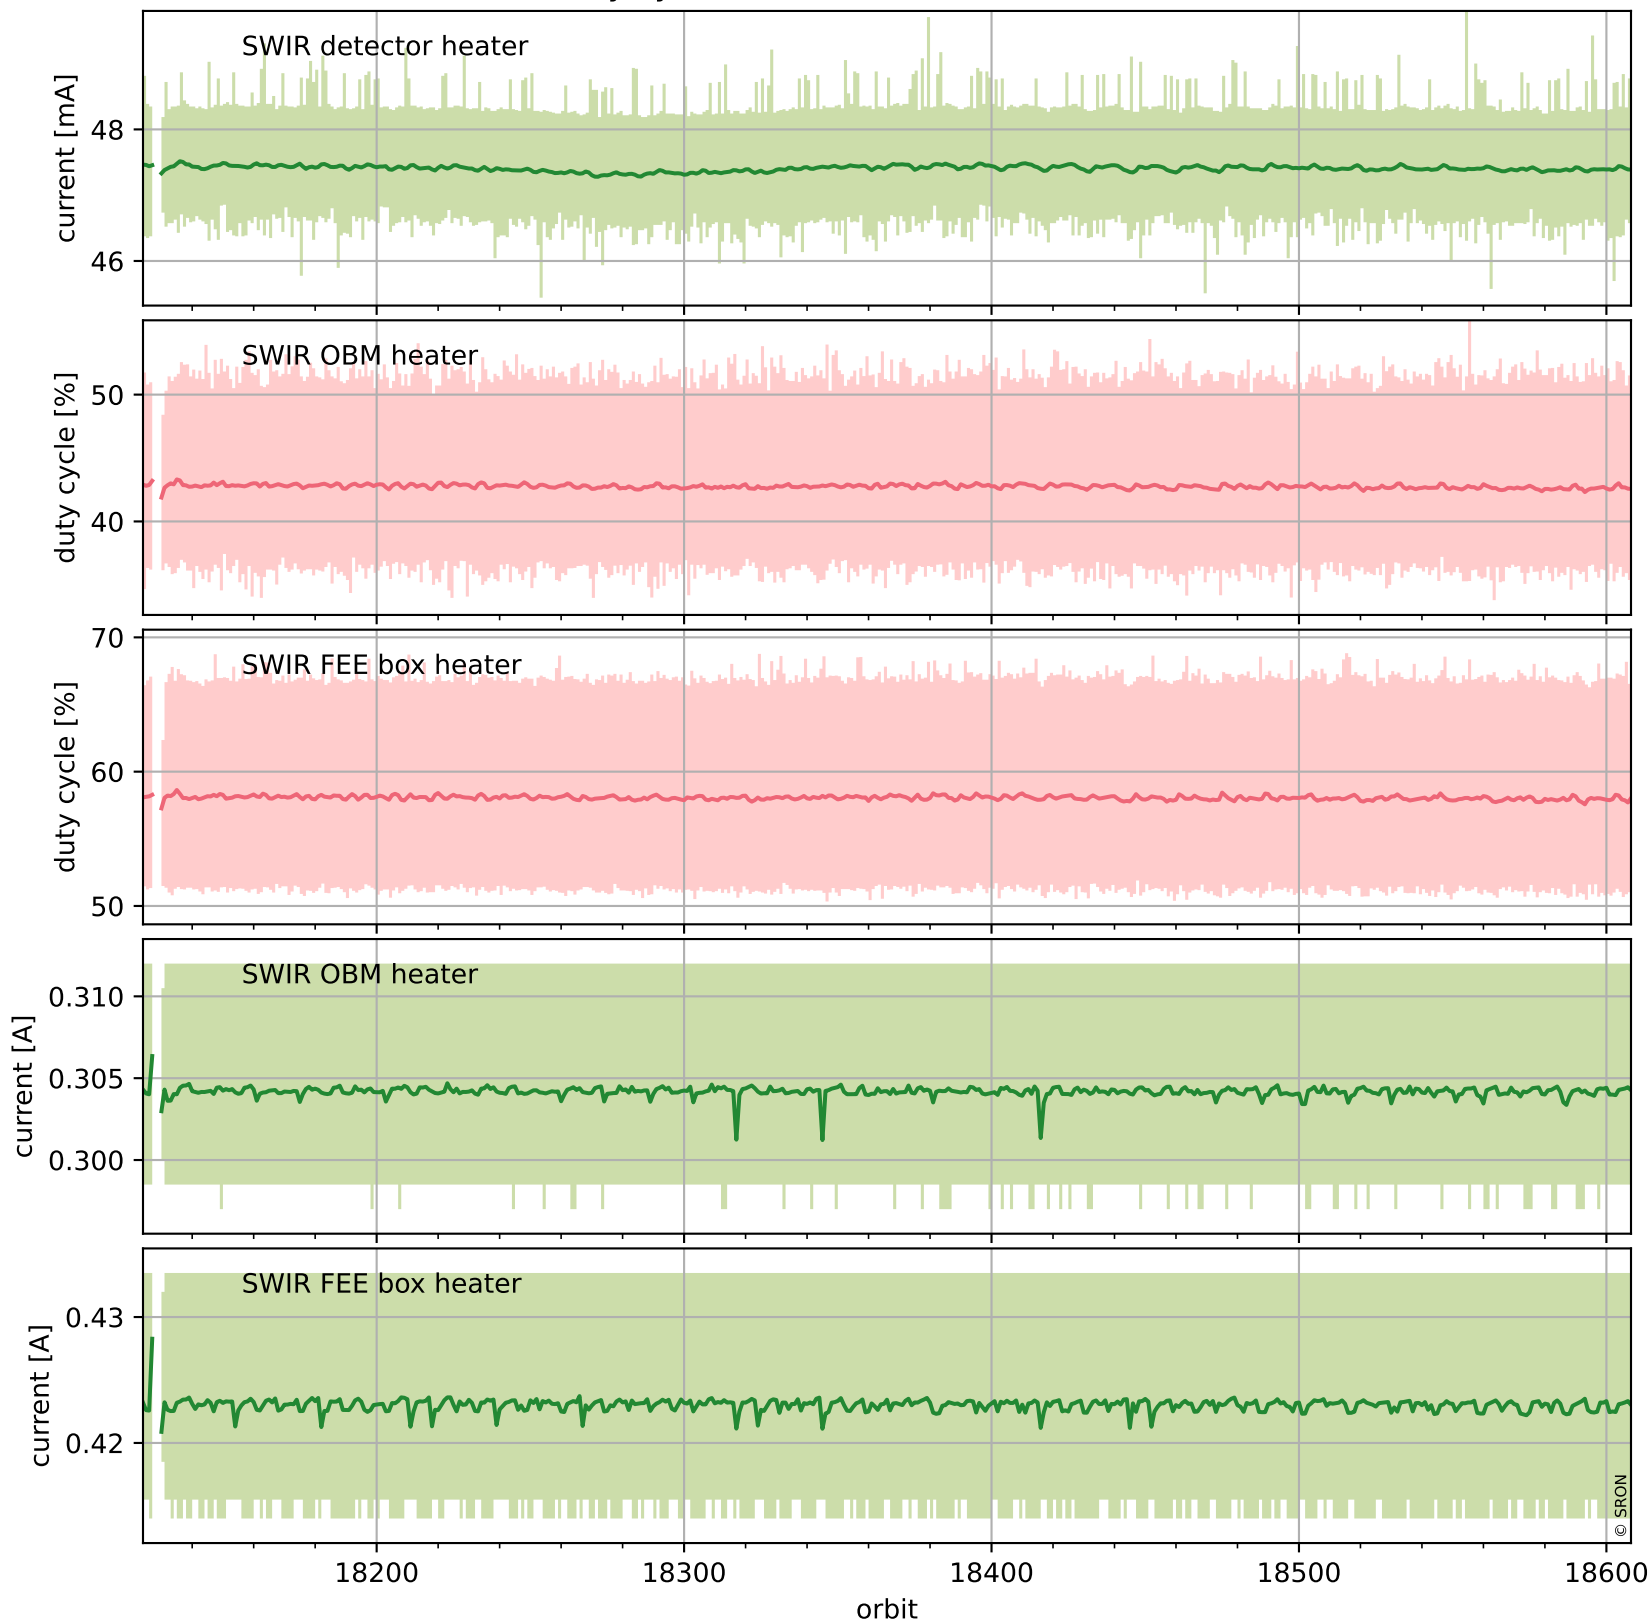

Tropomi SWIR housekeeping data

orbits : [18595, 18608]
coverage : 2021-05-16 / 2021-05-17
created : 2023-08-21T09:12:52

Temperature of sensors relevant for SWIR (one day)

Tropomi SWIR housekeeping data

orbits : [18124, 18608]
coverage : 2021-04-12 / 2021-05-17
created : 2023-08-21T09:12:53

Temperature of sensors relevant for SWIR (last month)

Tropomi SWIR housekeeping data

orbits : [18595, 18608]
coverage : 2021-05-16 / 2021-05-17
created : 2023-08-21T09:12:53

Current and duty cycle of 3 heaters relevant for SWIR (one day)

Tropomi SWIR housekeeping data

orbits : [18124, 18608]
coverage : 2021-04-12 / 2021-05-17
created : 2023-08-21T09:12:53

Current and duty cycle of 3 heaters relevant for SWIR (last month)

Tropomi SWIR housekeeping data

orbits : [18595, 18608]
coverage : 2021-05-16 / 2021-05-17
created : 2023-08-21T09:12:54

Temperature of sensors at the SWIR front-end electronics (one day)

Tropomi SWIR housekeeping data

orbits : [18124, 18608]
coverage : 2021-04-12 / 2021-05-17
created : 2023-08-21T09:12:54