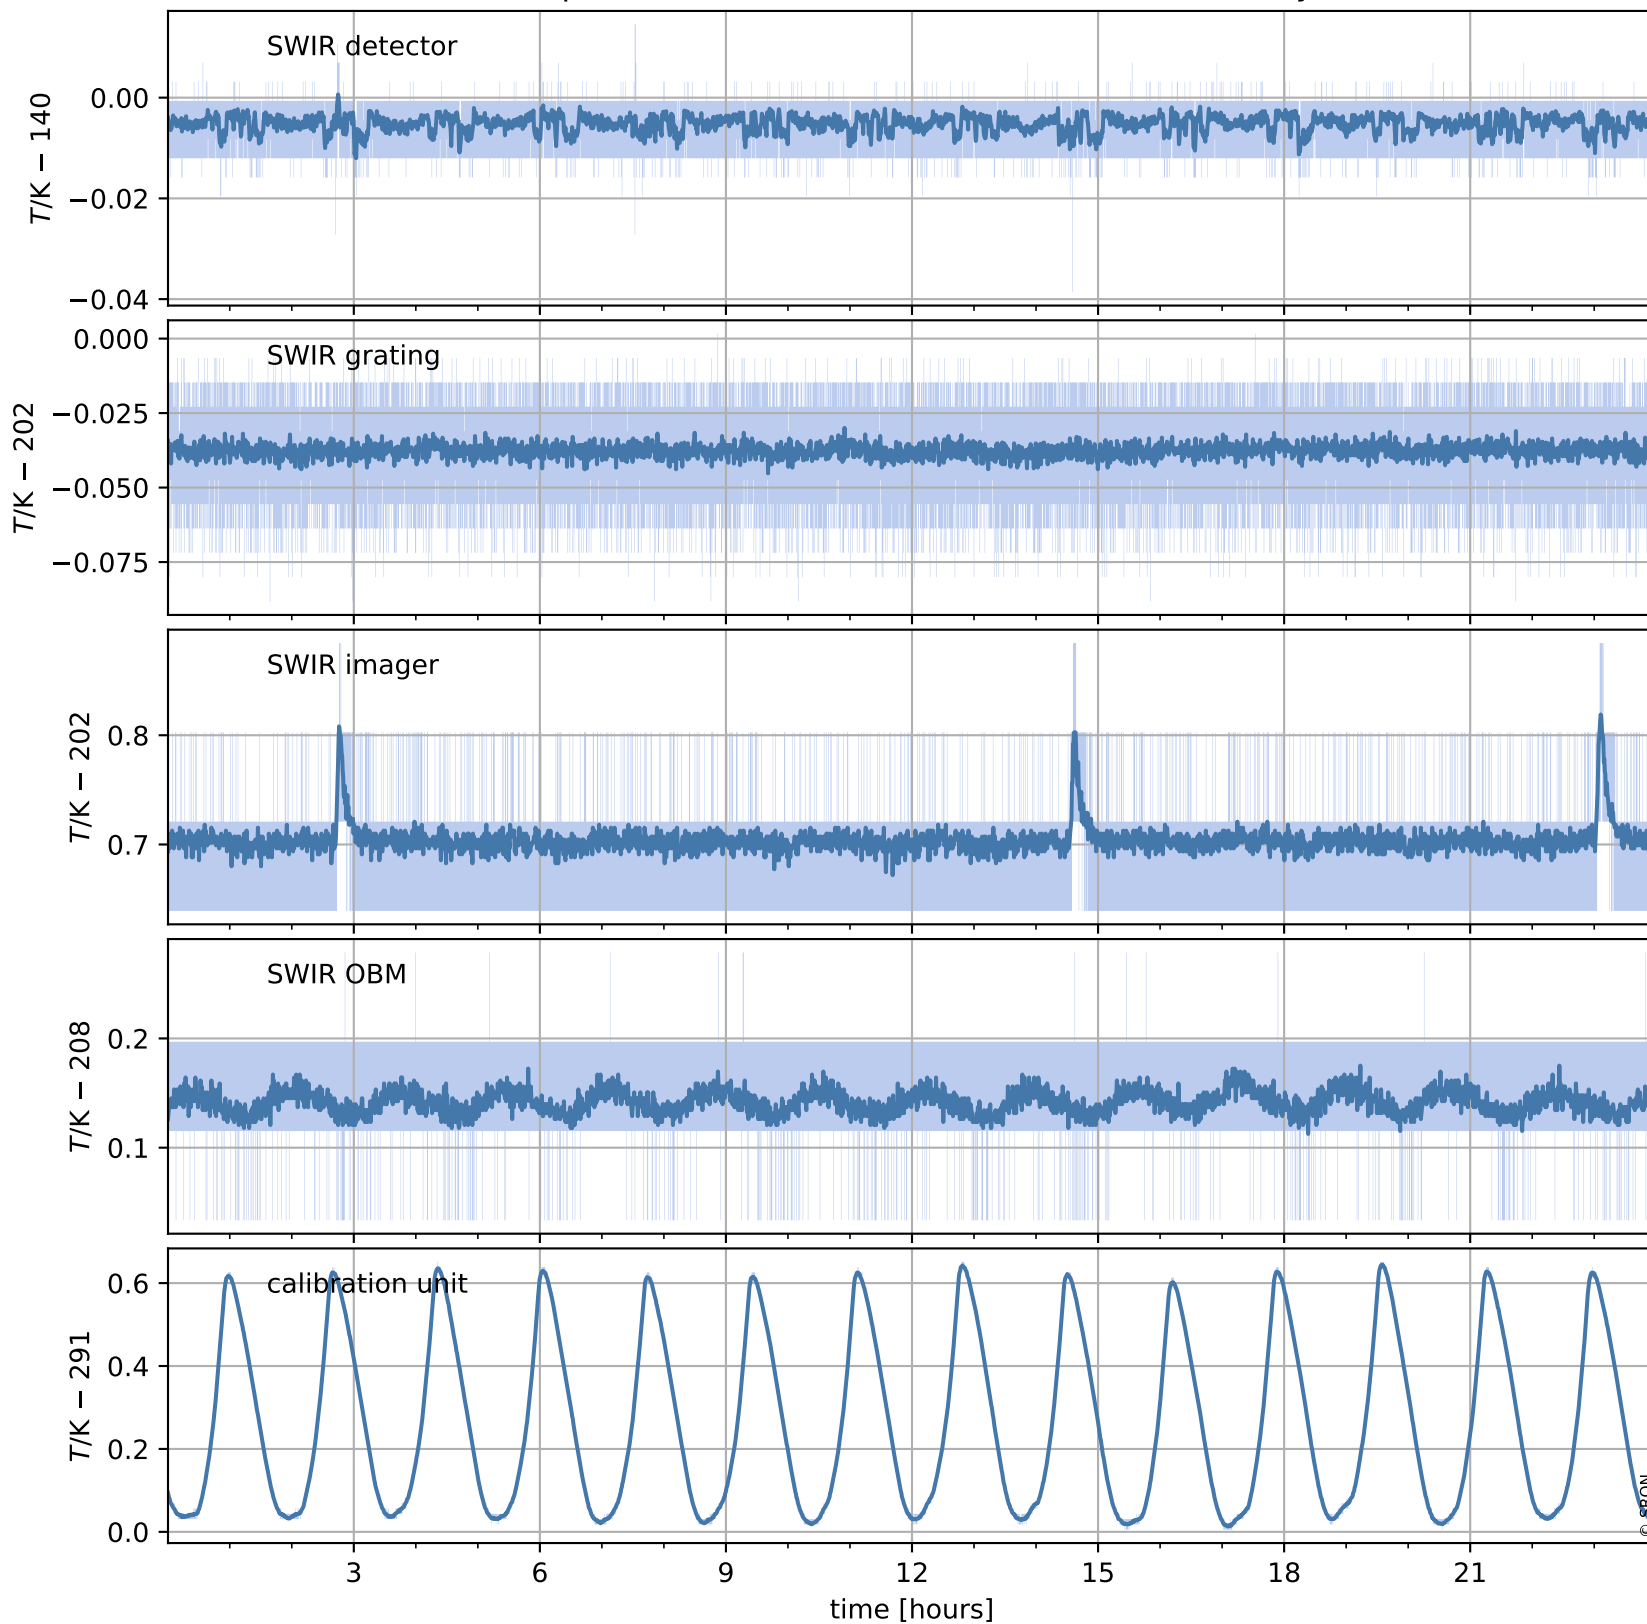

Tropomi SWIR housekeeping data

orbits : [18595, 18608]
coverage : 2021-05-16 / 2021-05-17
created : 2023-08-21T09:12:52

Temperature of sensors relevant for SWIR (one day)

Tropomi SWIR housekeeping data

orbits : [18124, 18608]
coverage : 2021-04-12 / 2021-05-17
created : 2023-08-21T09:12:53

Temperature of sensors relevant for SWIR (last month)

Tropomi SWIR housekeeping data

orbits : [18595, 18608]
coverage : 2021-05-16 / 2021-05-17
created : 2023-08-21T09:12:53

Current and duty cycle of 3 heaters relevant for SWIR (one day)

Tropomi SWIR housekeeping data

orbits : [18124, 18608]
coverage : 2021-04-12 / 2021-05-17
created : 2023-08-21T09:12:53

Current and duty cycle of 3 heaters relevant for SWIR (last month)

Tropomi SWIR housekeeping data