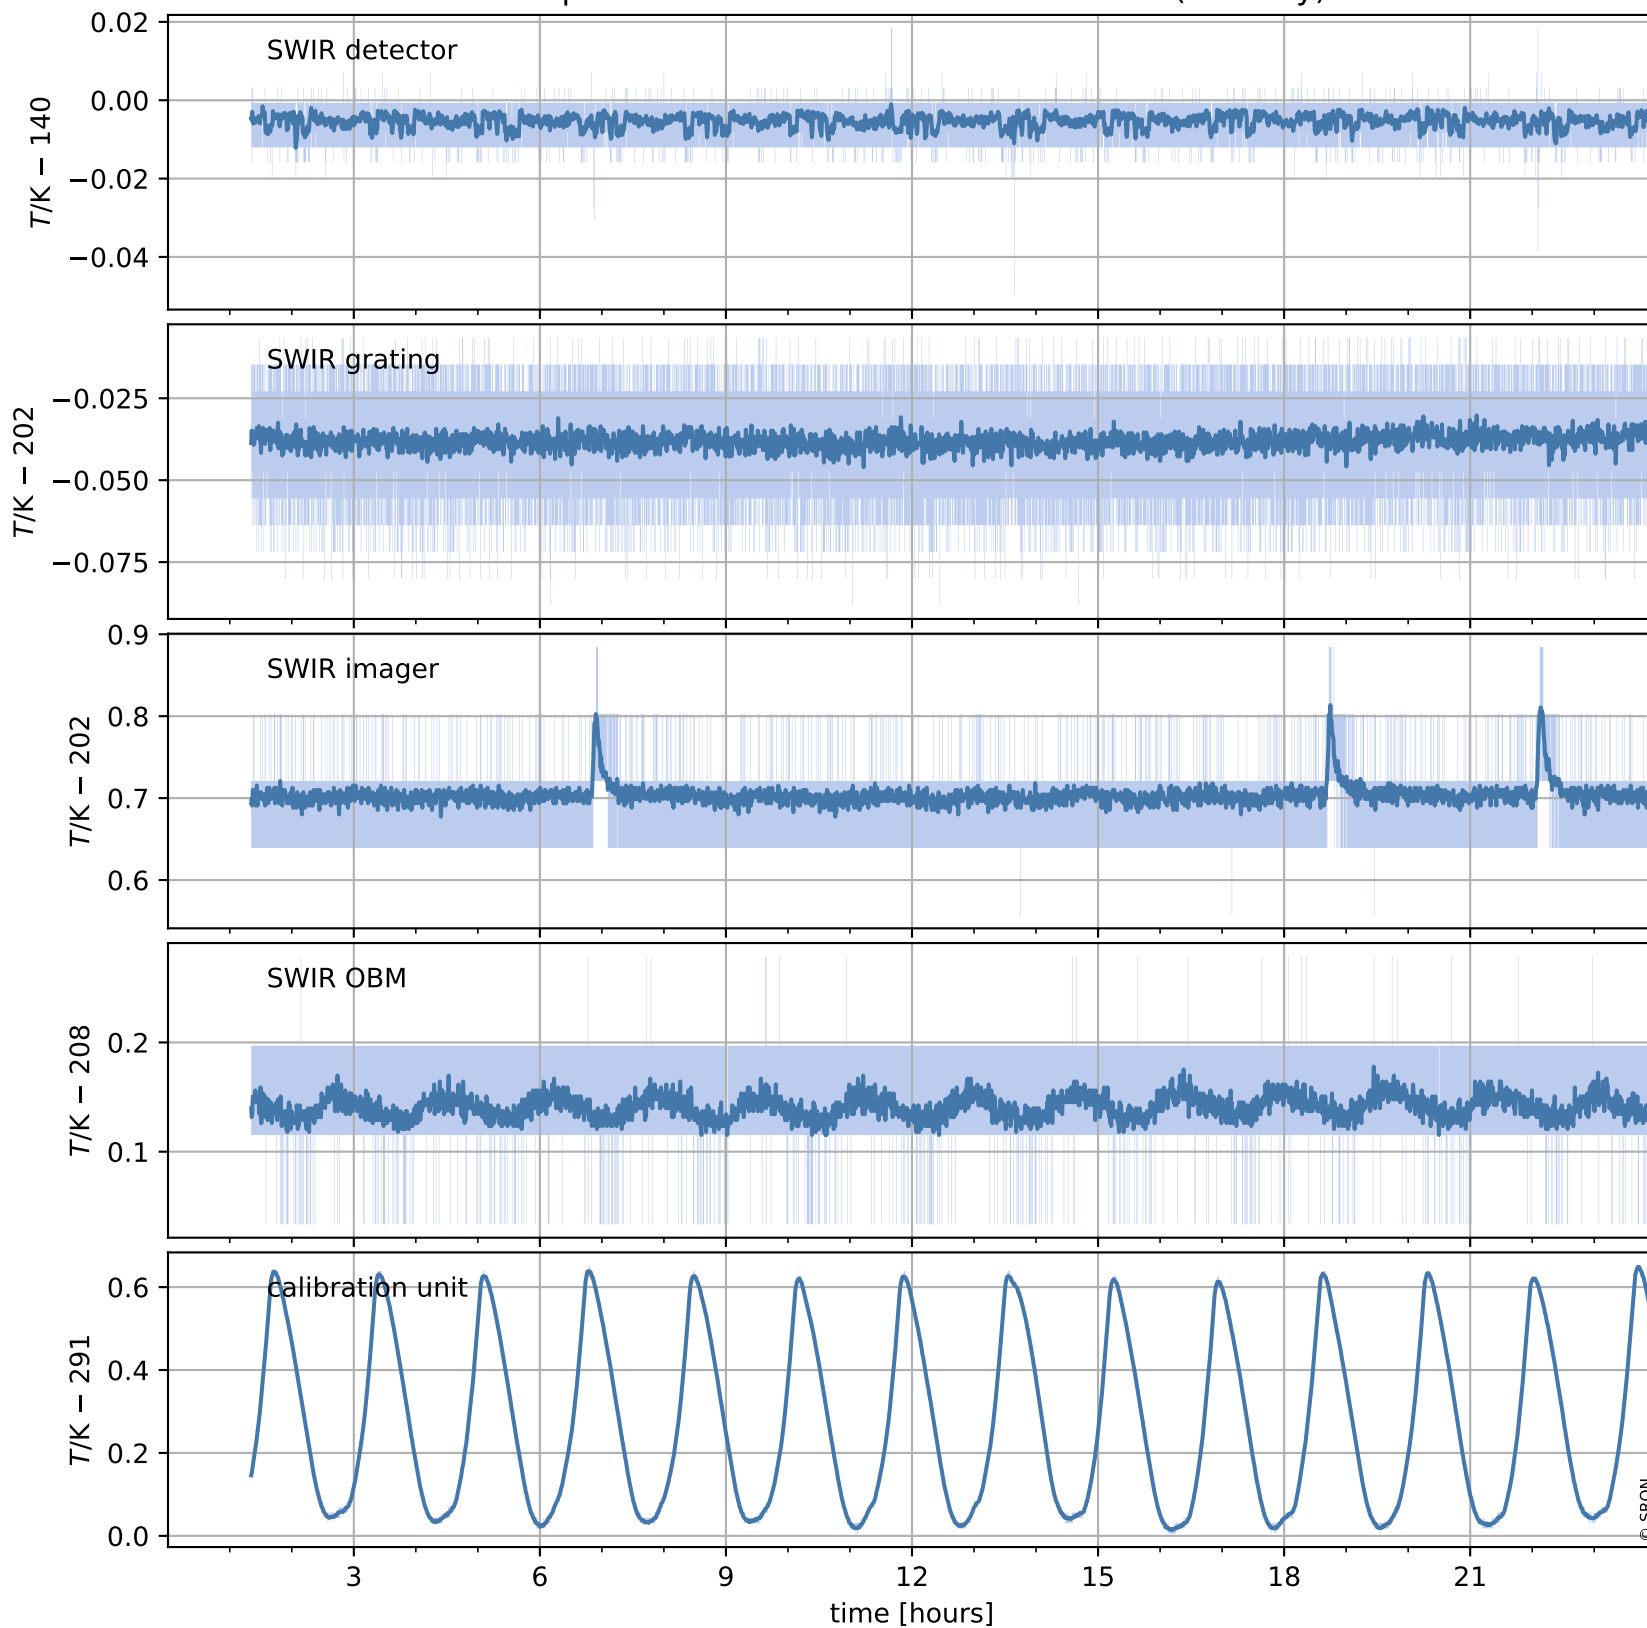

# Tropomi SWIR housekeeping data

orbits : [18637, 18651]  
coverage : 2021-05-19 / 2021-05-20  
created : 2023-08-21T09:12:59

## Temperature of sensors relevant for SWIR (one day)

## Temperature of sensors relevant for SWIR (last month)