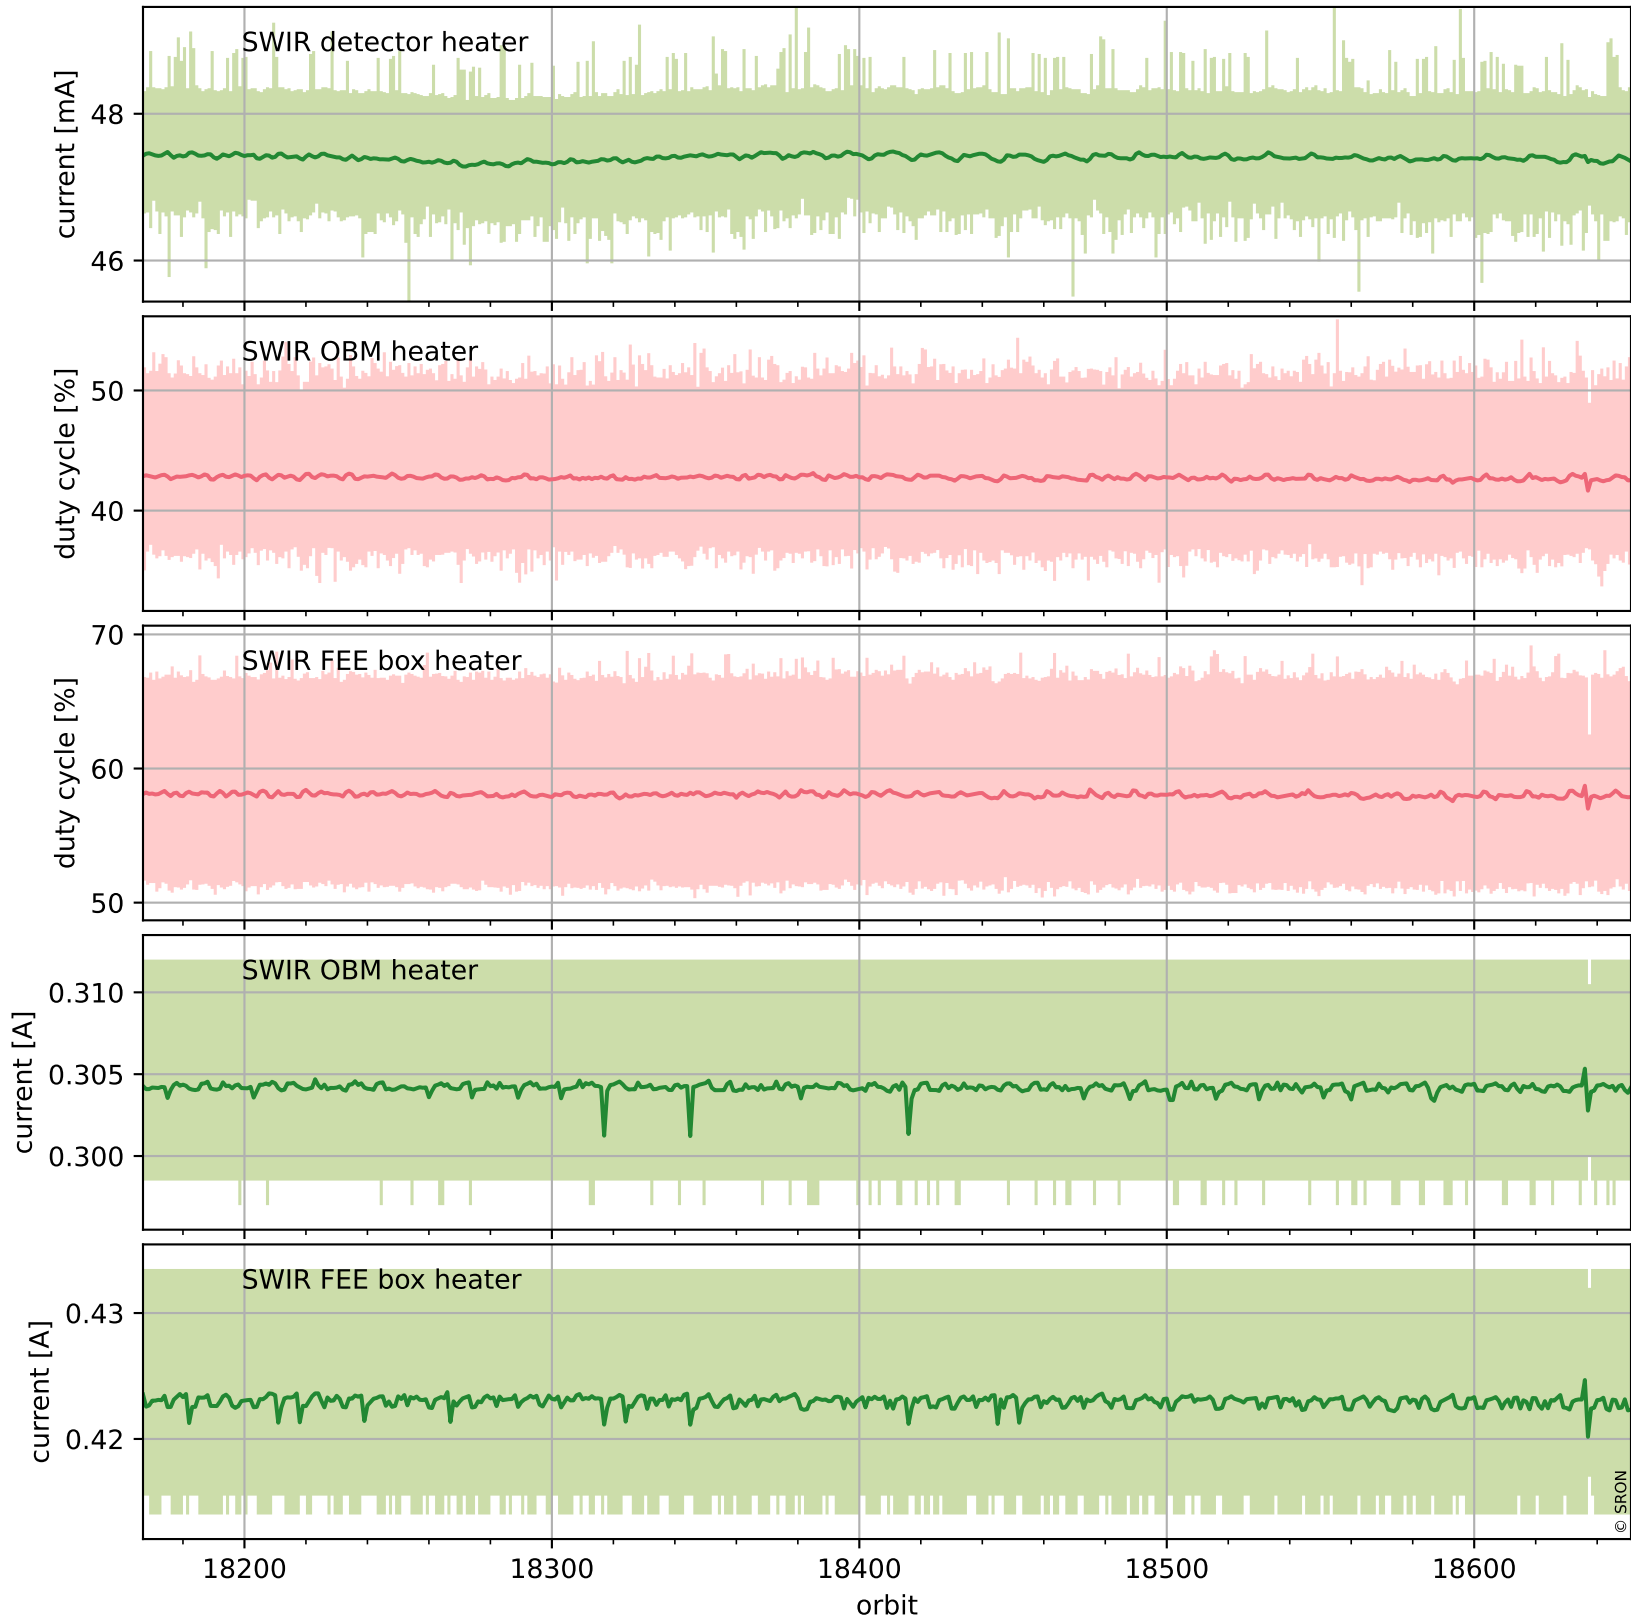

Tropomi SWIR housekeeping data

orbits : [18167, 18651]
coverage : 2021-04-15 / 2021-05-20
created : 2023-08-21T09:13:01

Current and duty cycle of 3 heaters relevant for SWIR (last month)