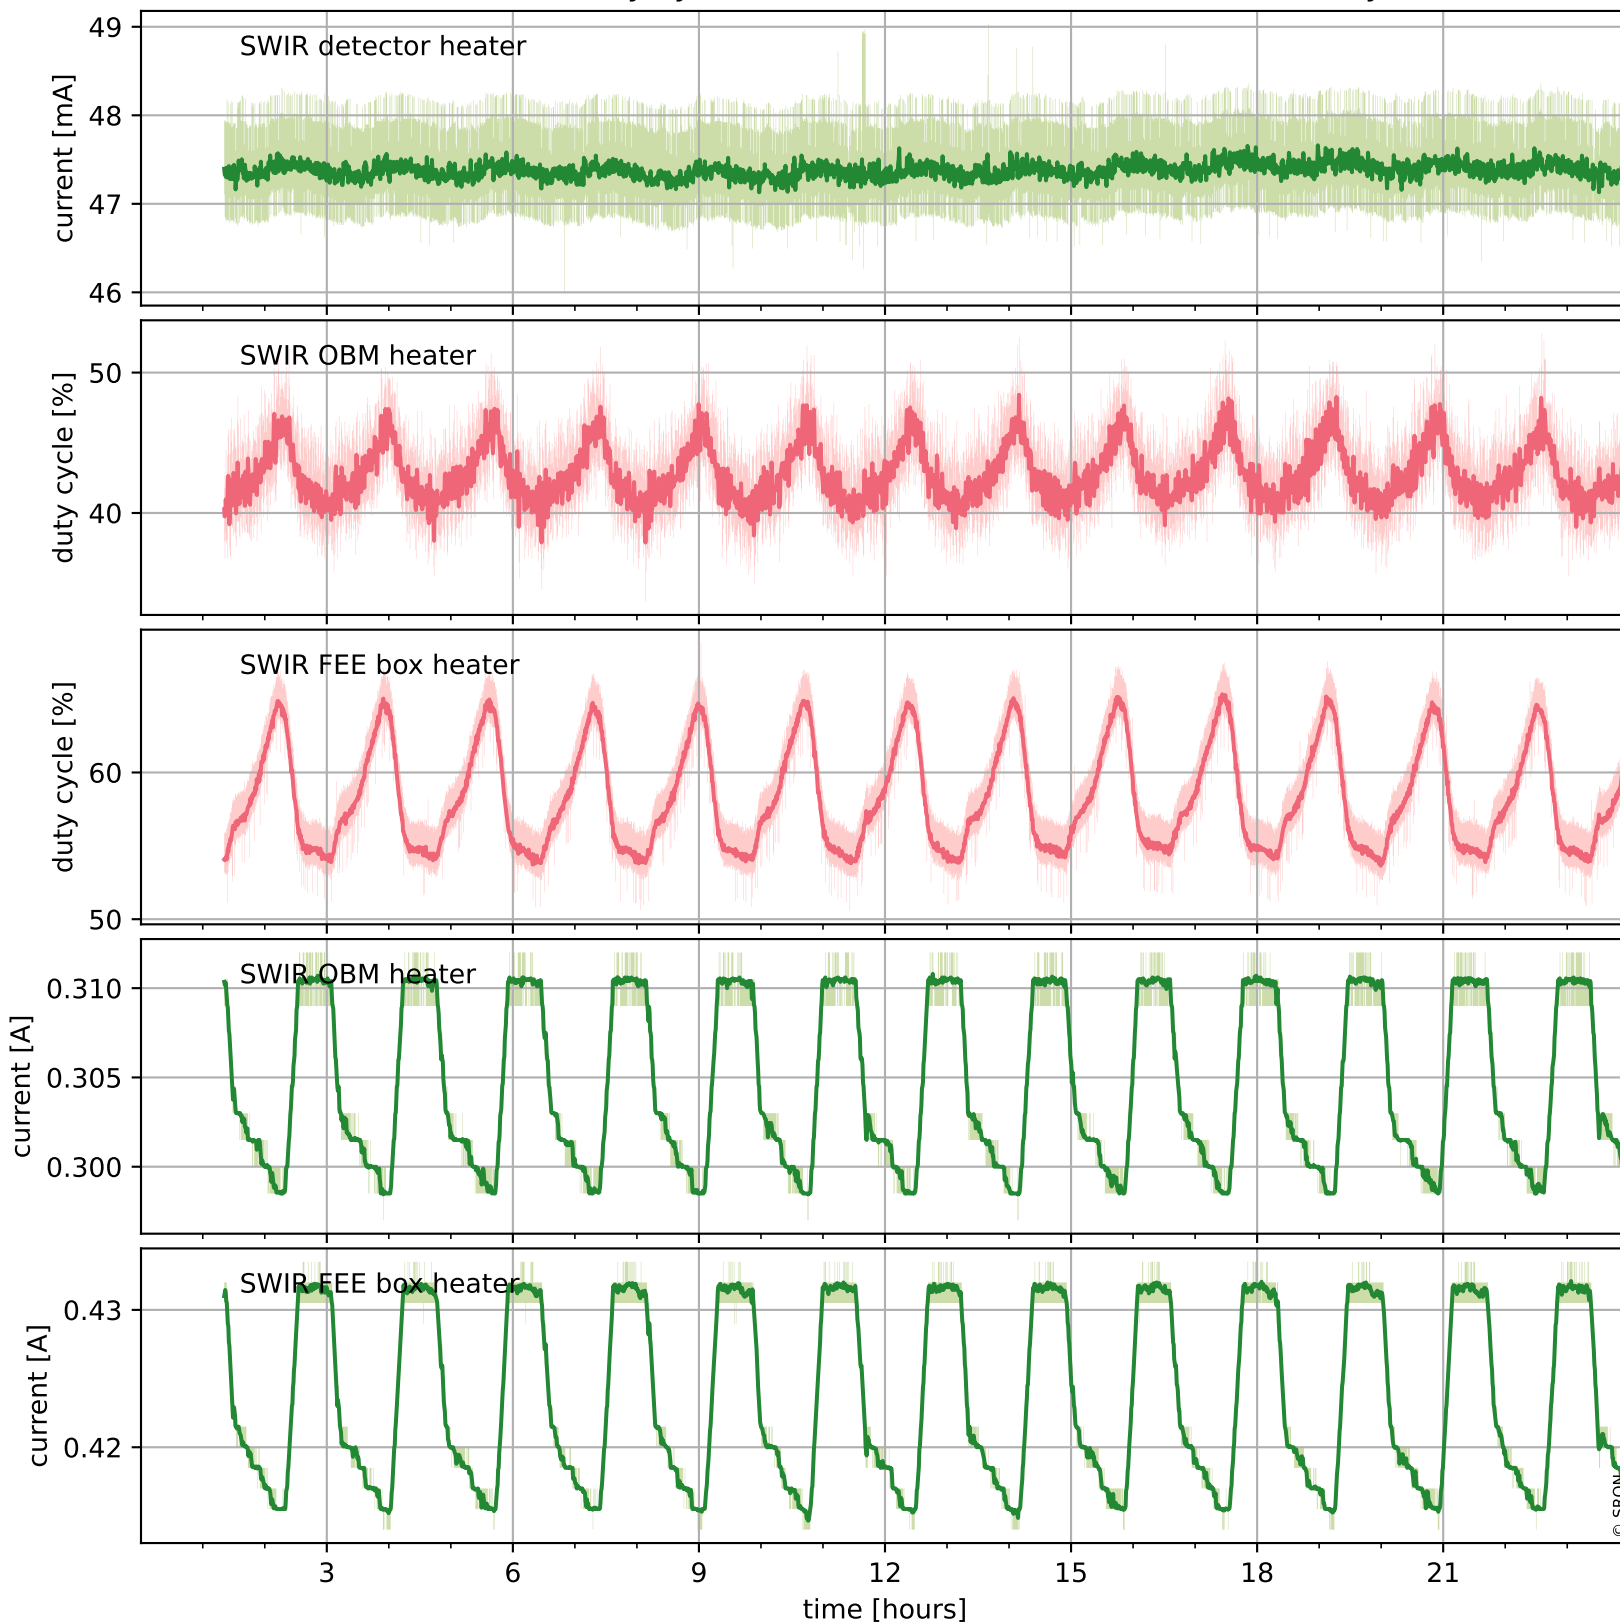

Tropomi SWIR housekeeping data

orbits : [18637, 18651]
coverage : 2021-05-19 / 2021-05-20
created : 2023-08-21T09:13:00

Current and duty cycle of 3 heaters relevant for SWIR (one day)