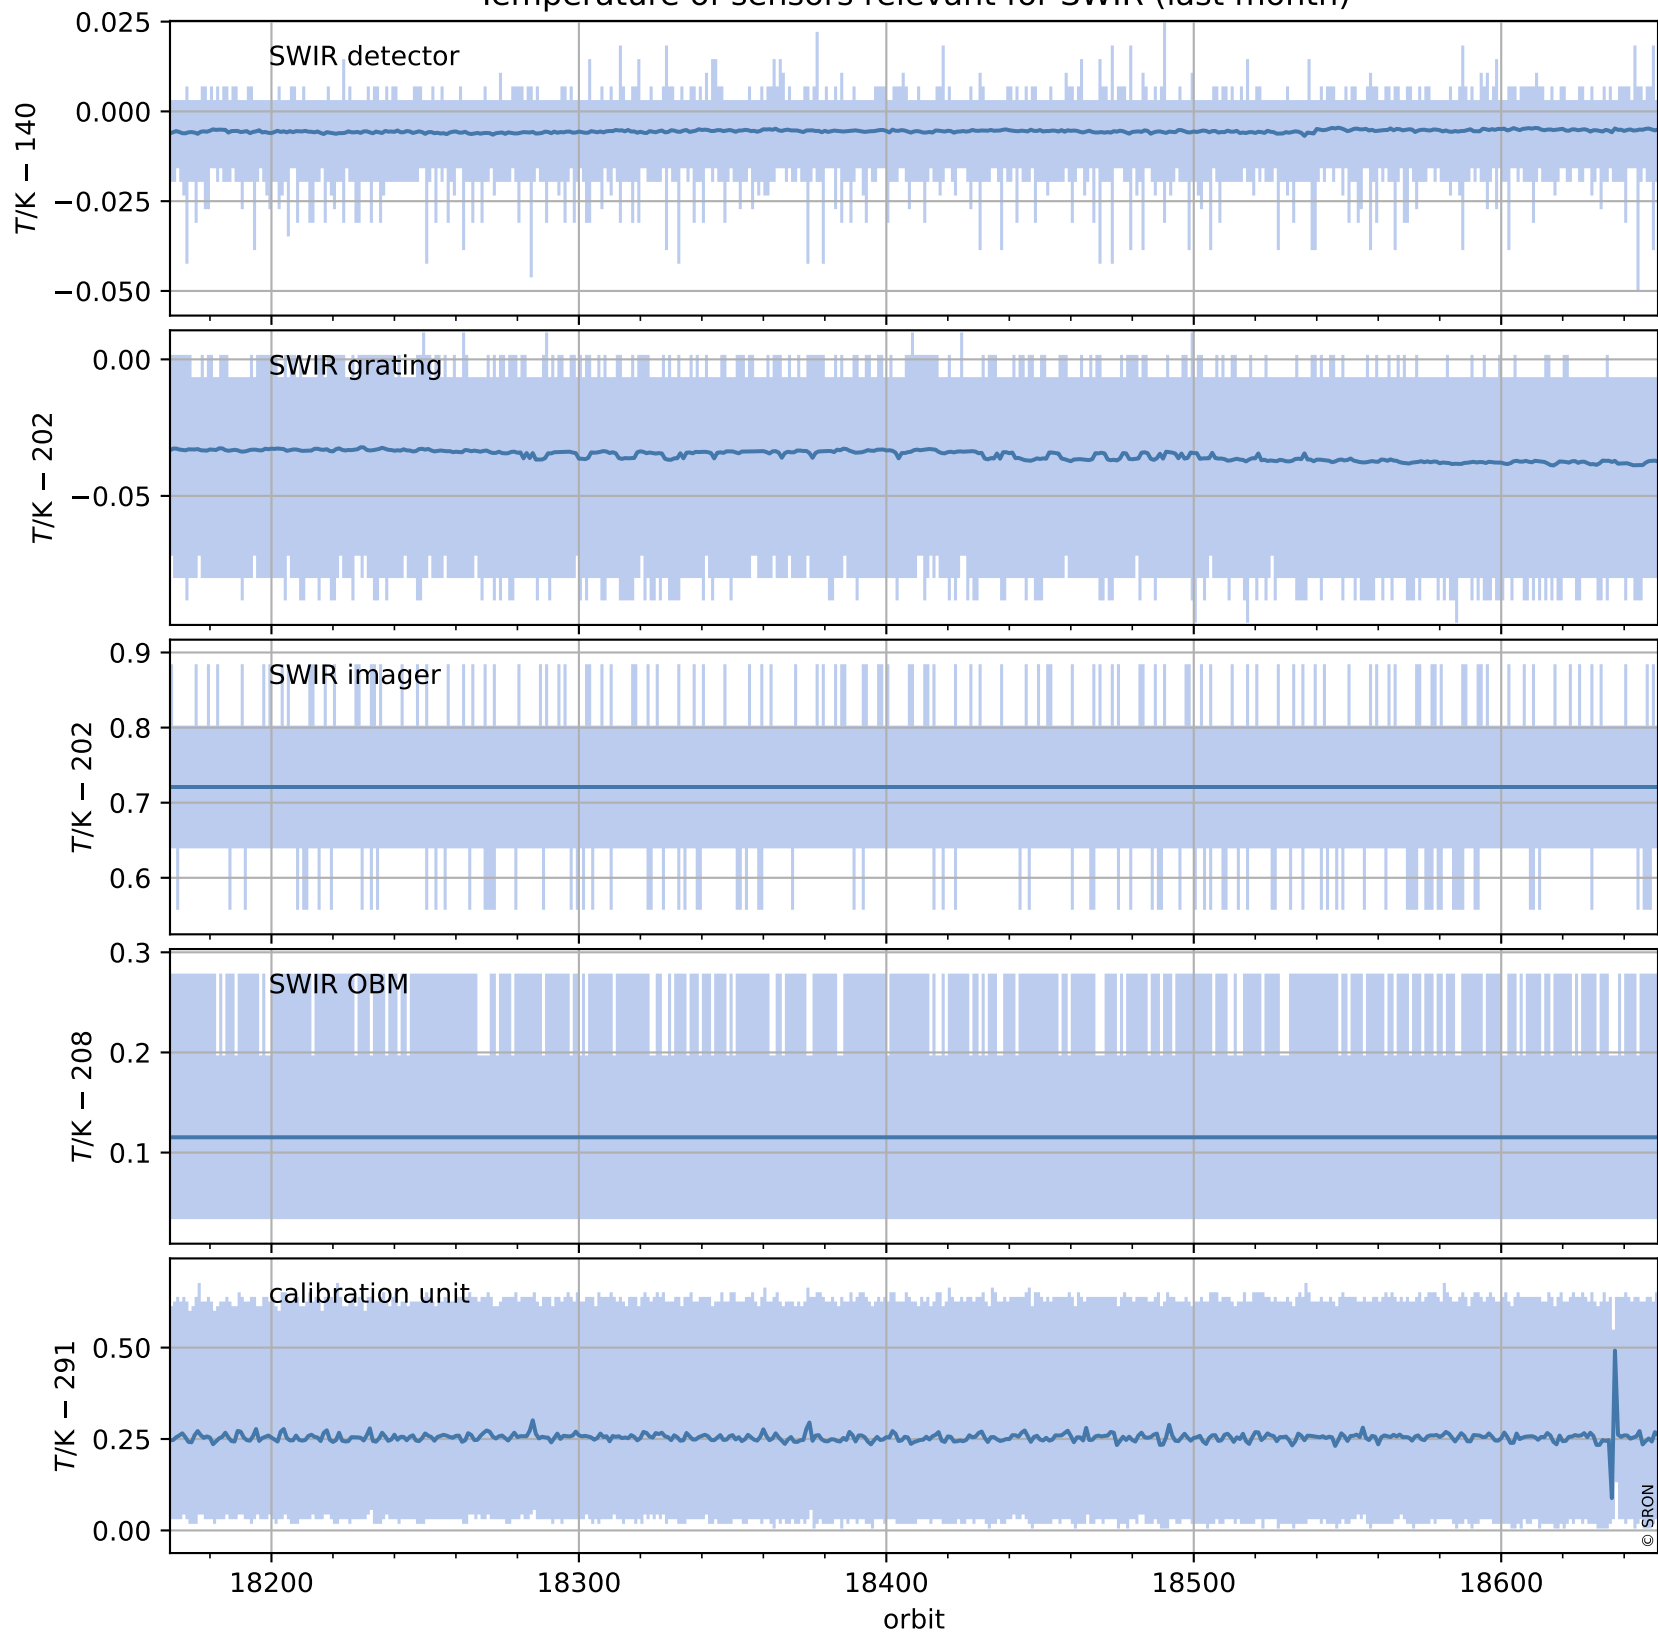

# Tropomi SWIR housekeeping data

orbits : [18637, 18651]  
coverage : 2021-05-19 / 2021-05-20  
created : 2023-08-21T09:12:59

## Temperature of sensors relevant for SWIR (one day)

# Tropomi SWIR housekeeping data

orbits : [18167, 18651]  
coverage : 2021-04-15 / 2021-05-20  
created : 2023-08-21T09:13:00

## Temperature of sensors relevant for SWIR (last month)