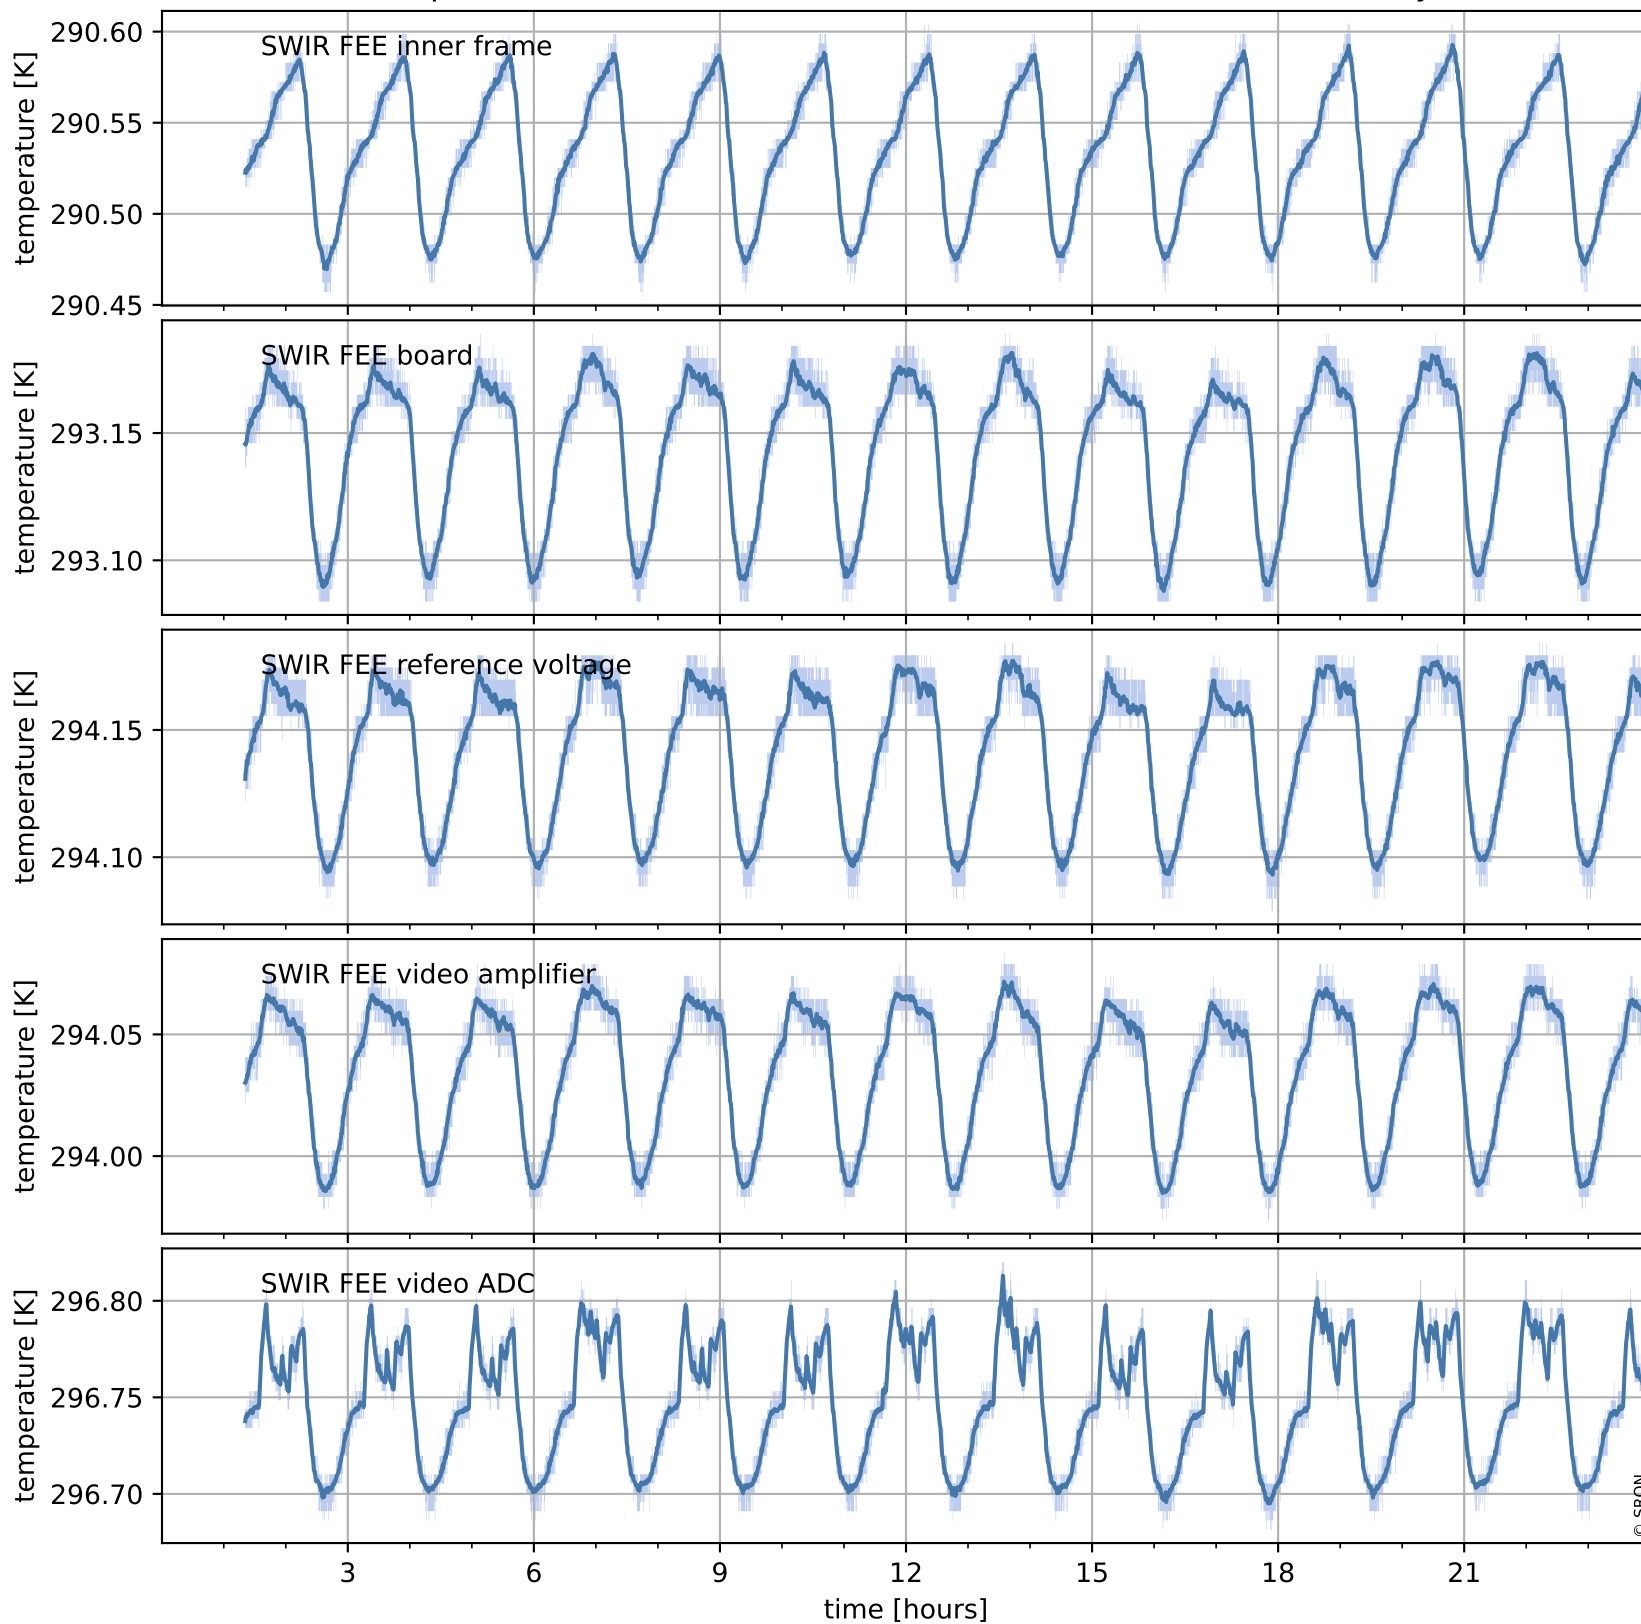

Tropomi SWIR housekeeping data

orbits : [18637, 18651]
coverage : 2021-05-19 / 2021-05-20
created : 2023-08-21T09:13:01

Temperature of sensors at the SWIR front-end electronics (one day)