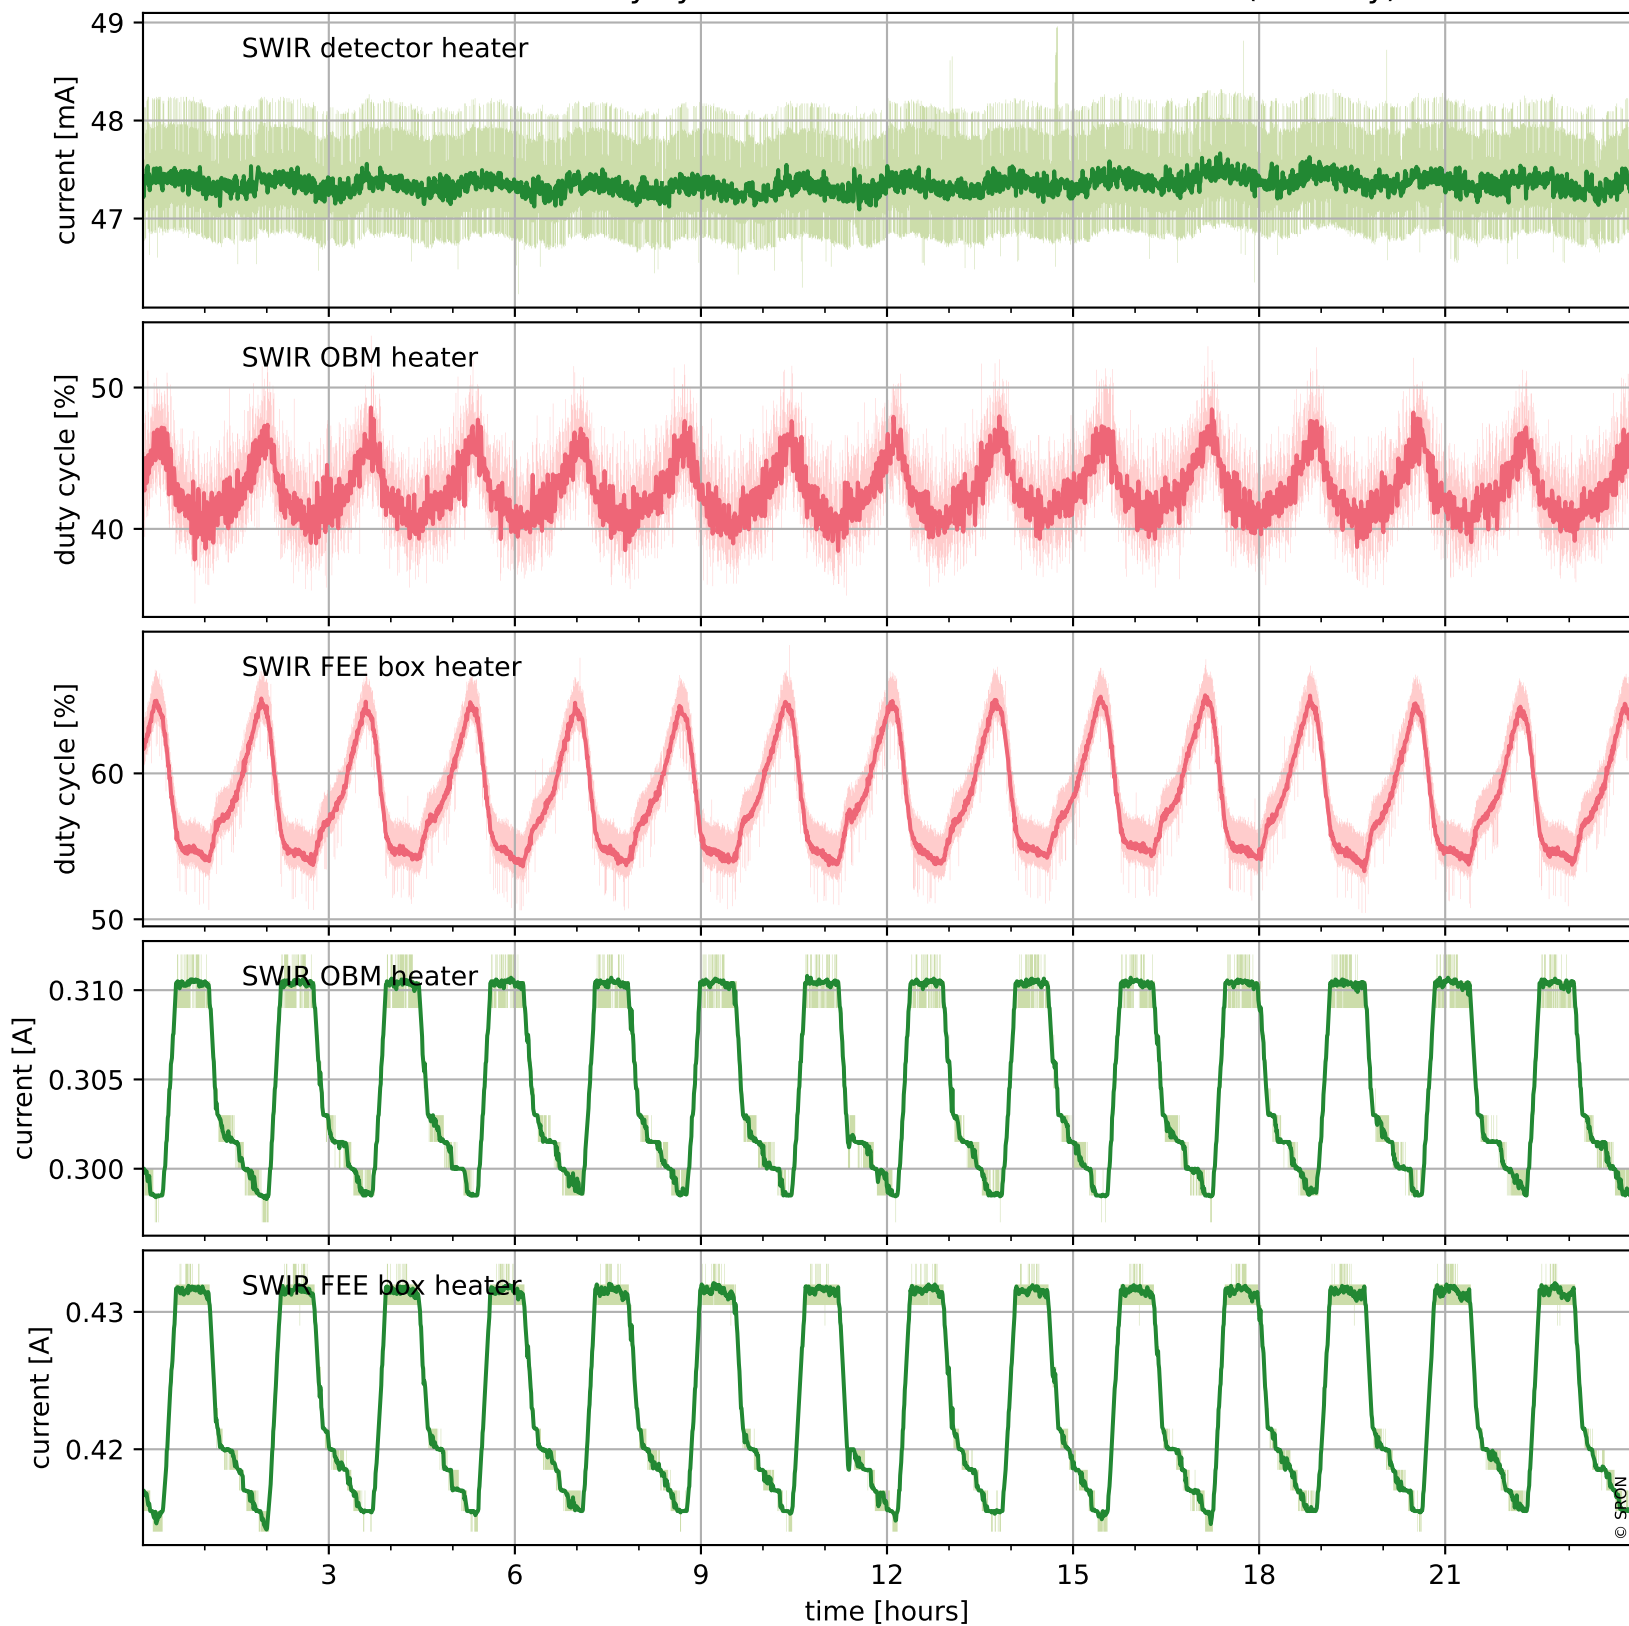

Tropomi SWIR housekeeping data

orbits : [18652, 18665]
coverage : 2021-05-20 / 2021-05-21
created : 2023-08-21T09:13:02

Current and duty cycle of 3 heaters relevant for SWIR (one day)