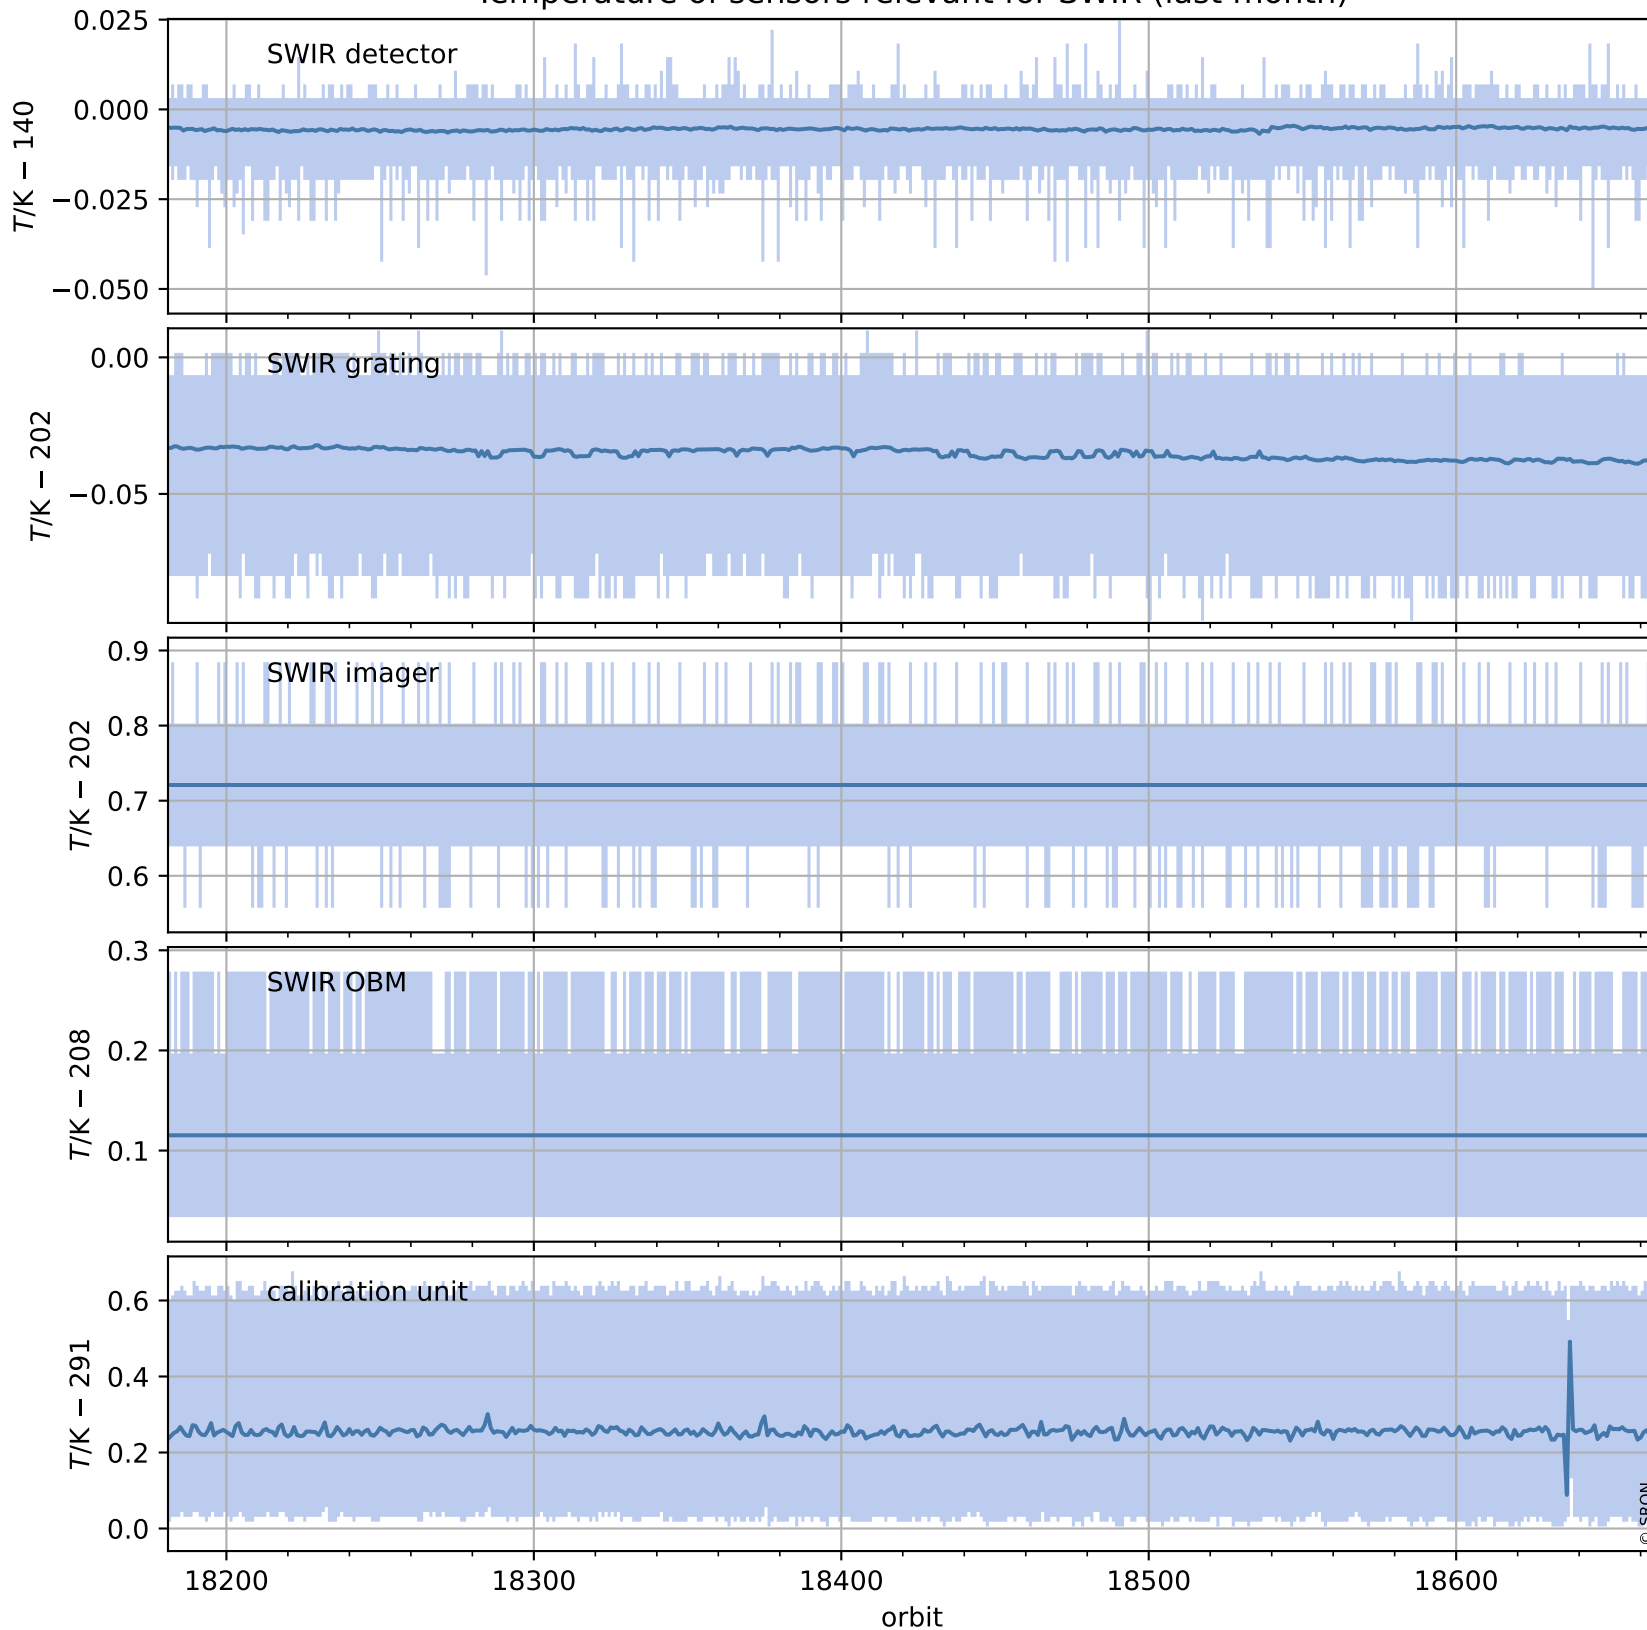

# Tropomi SWIR housekeeping data

orbits : [18652, 18665]  
coverage : 2021-05-20 / 2021-05-21  
created : 2023-08-21T09:13:02

## Temperature of sensors relevant for SWIR (one day)

# Tropomi SWIR housekeeping data

orbits : [18181, 18665]  
coverage : 2021-04-16 / 2021-05-21  
created : 2023-08-21T09:13:02

## Temperature of sensors relevant for SWIR (last month)