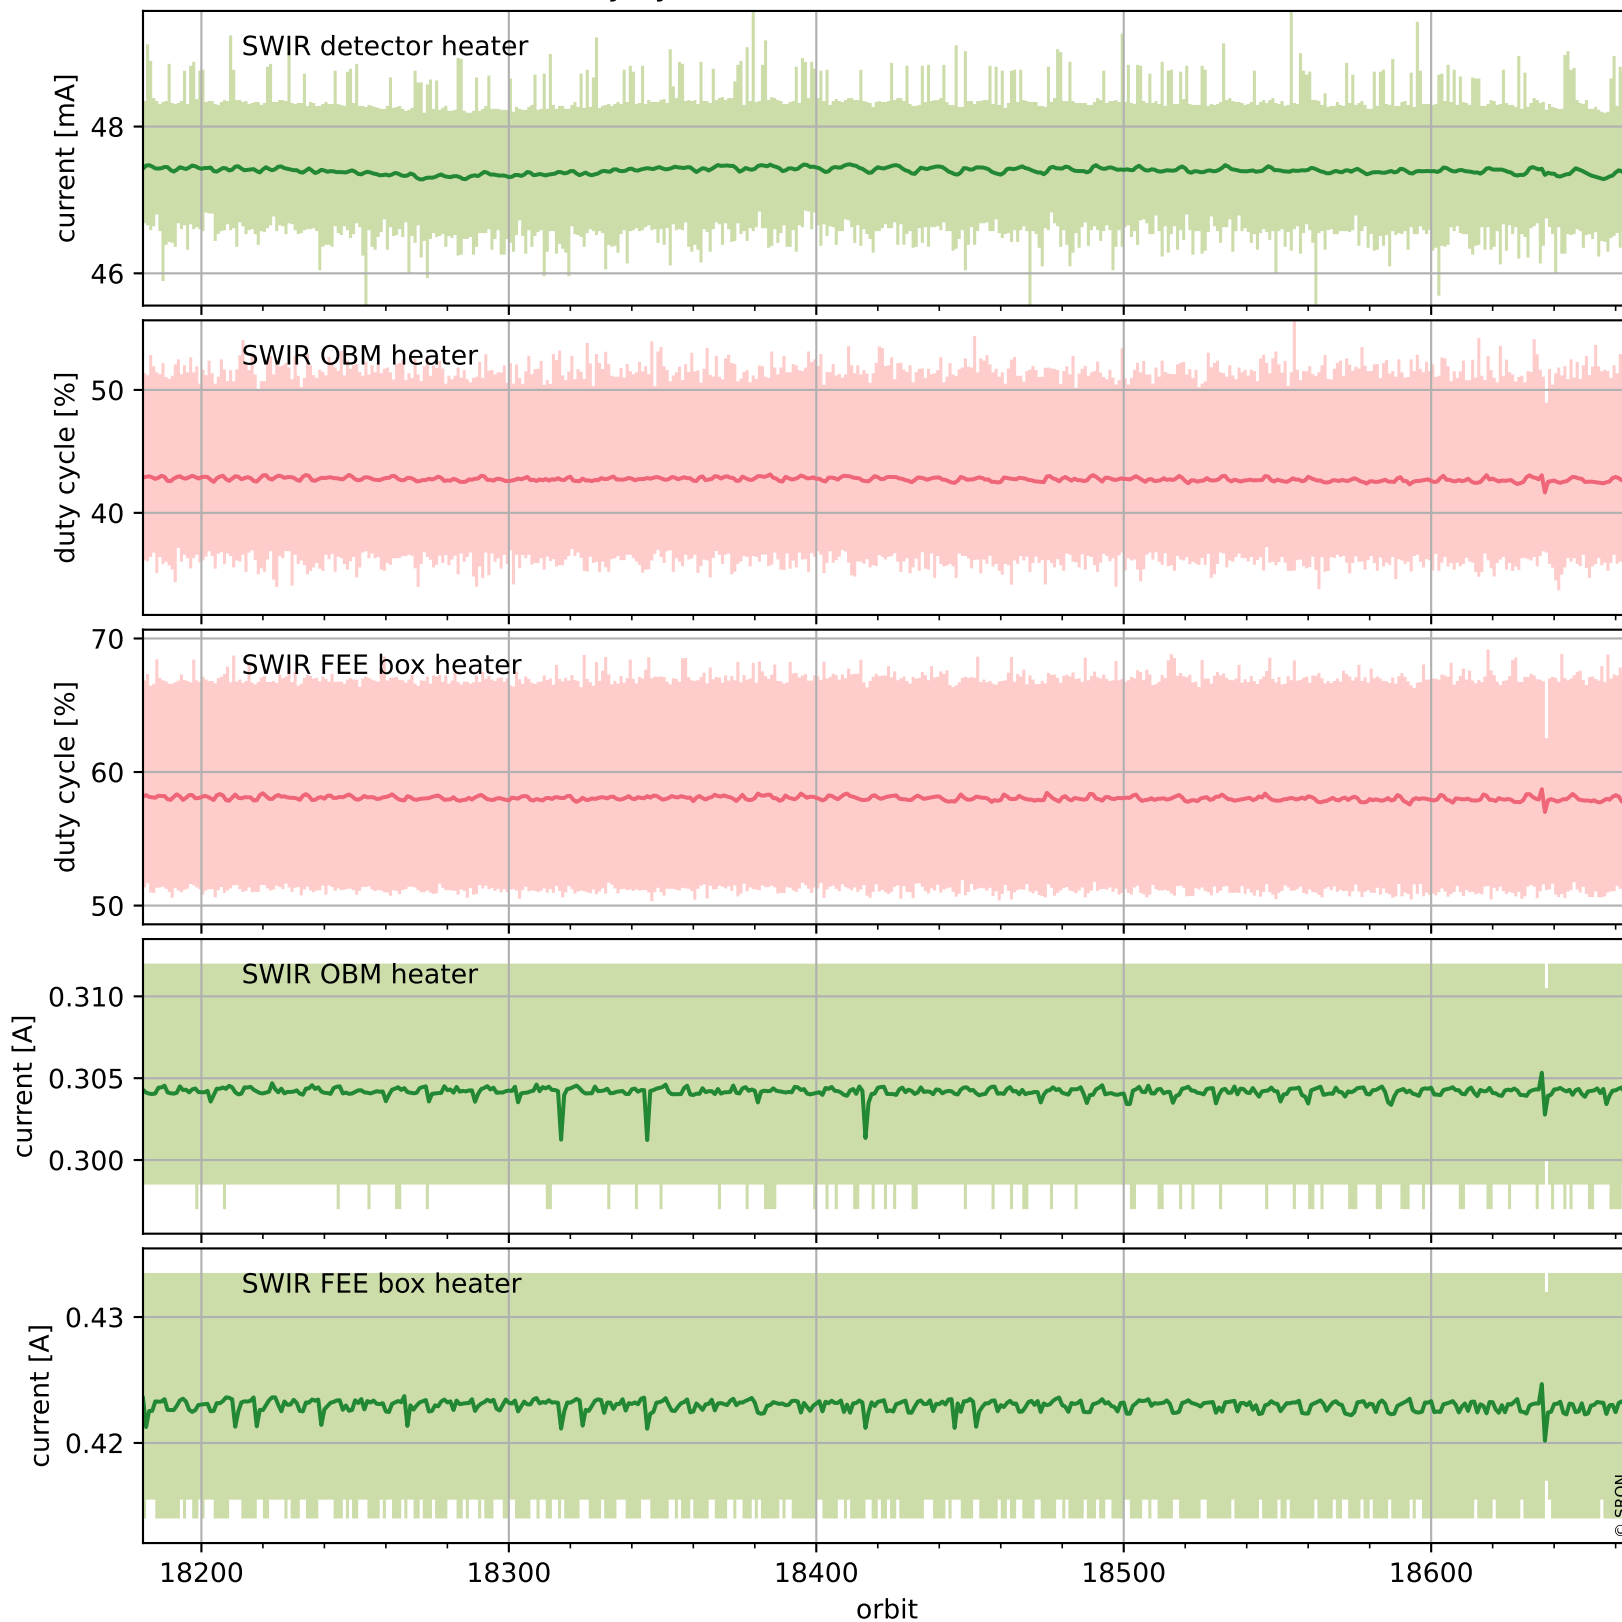

Tropomi SWIR housekeeping data

orbits : [18181, 18665]
coverage : 2021-04-16 / 2021-05-21
created : 2023-08-21T09:13:03

Current and duty cycle of 3 heaters relevant for SWIR (last month)