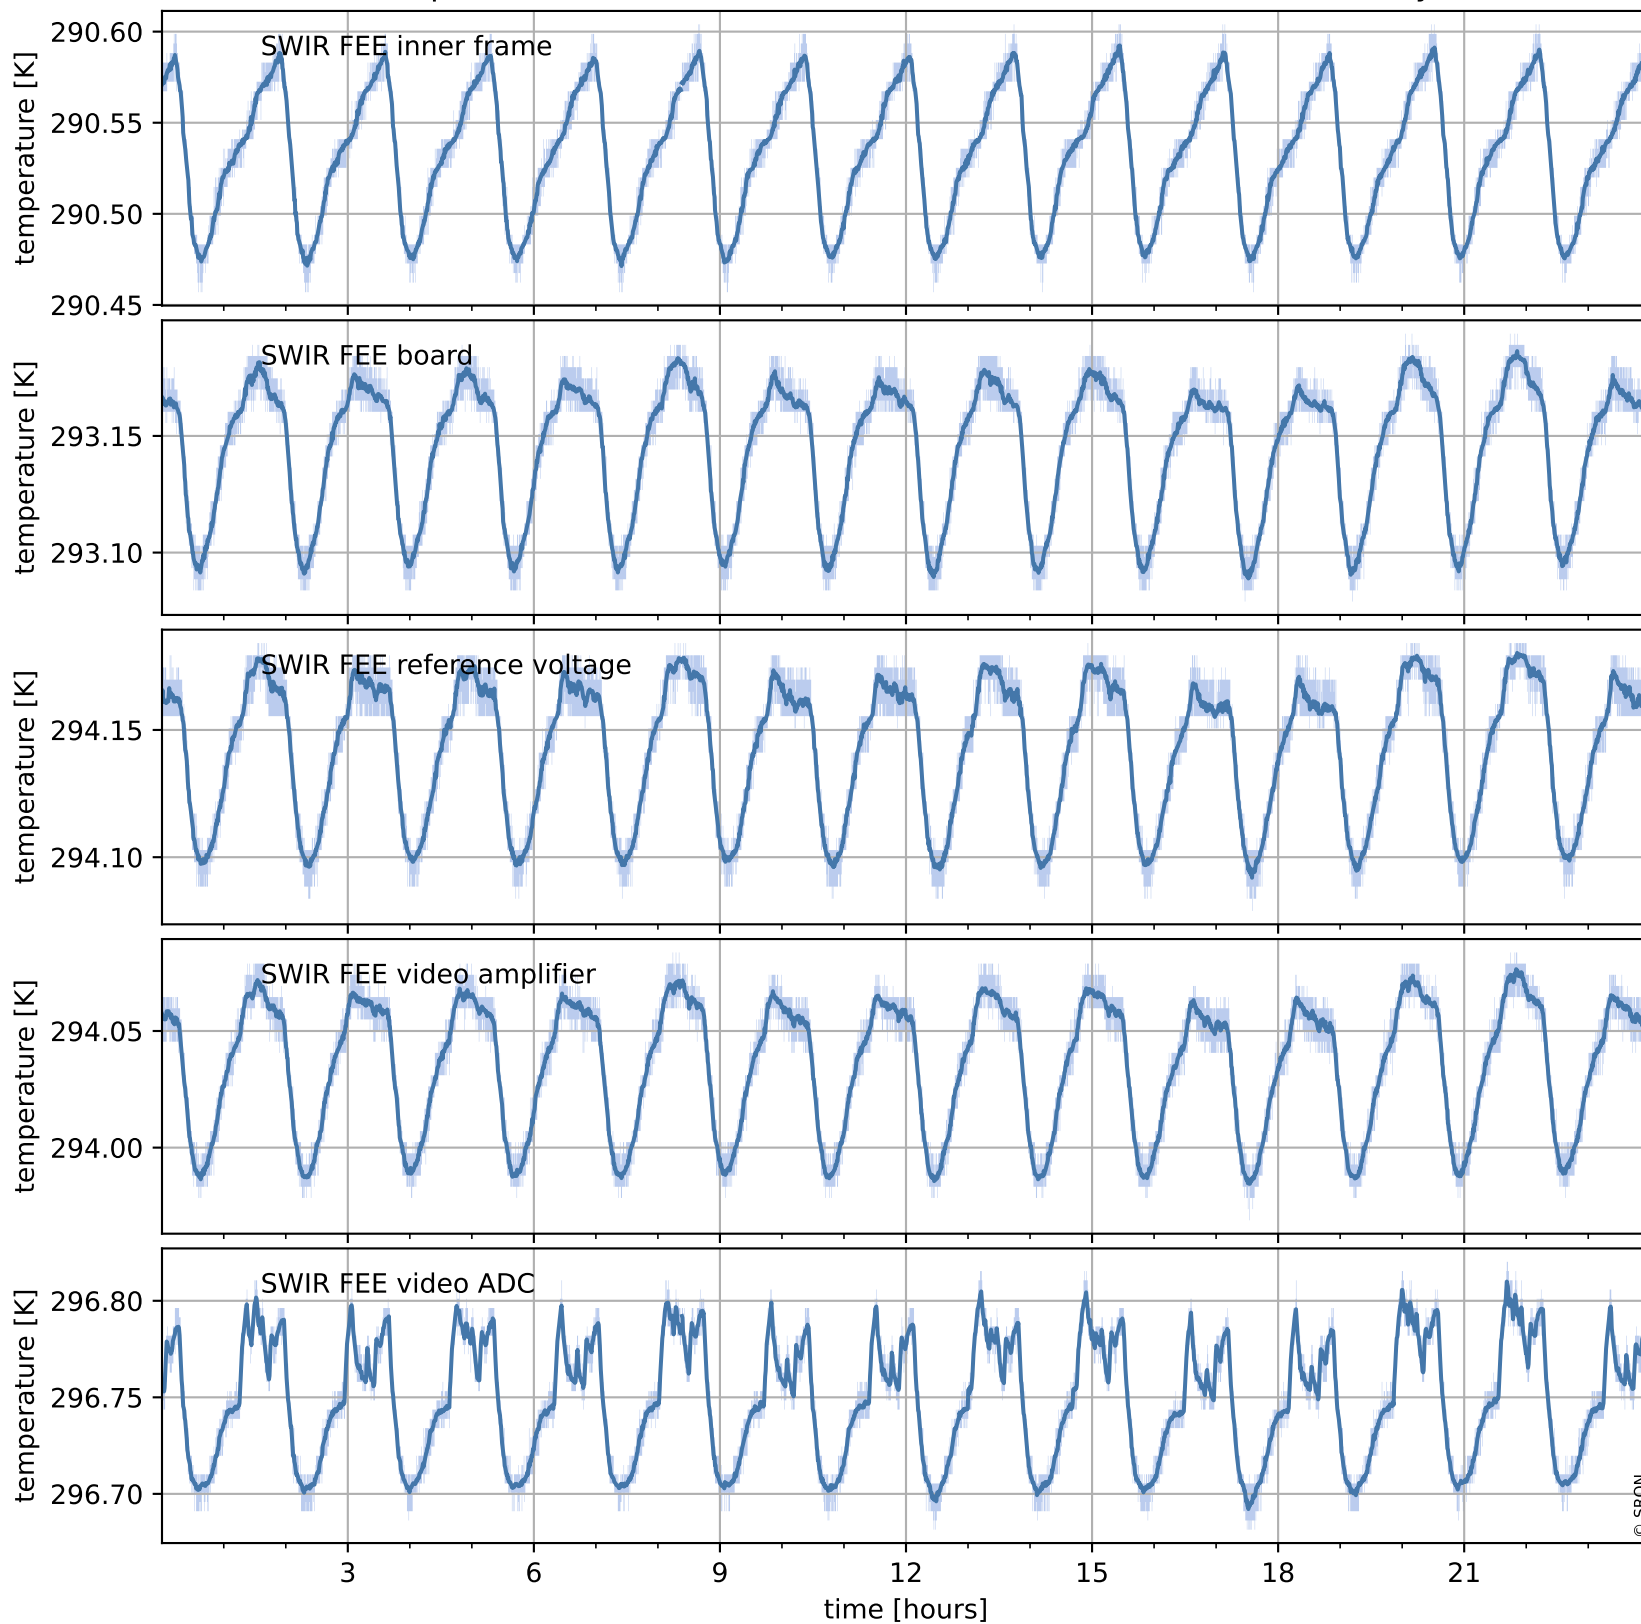

Tropomi SWIR housekeeping data

orbits : [18652, 18665]
coverage : 2021-05-20 / 2021-05-21
created : 2023-08-21T09:13:03

Temperature of sensors at the SWIR front-end electronics (one day)