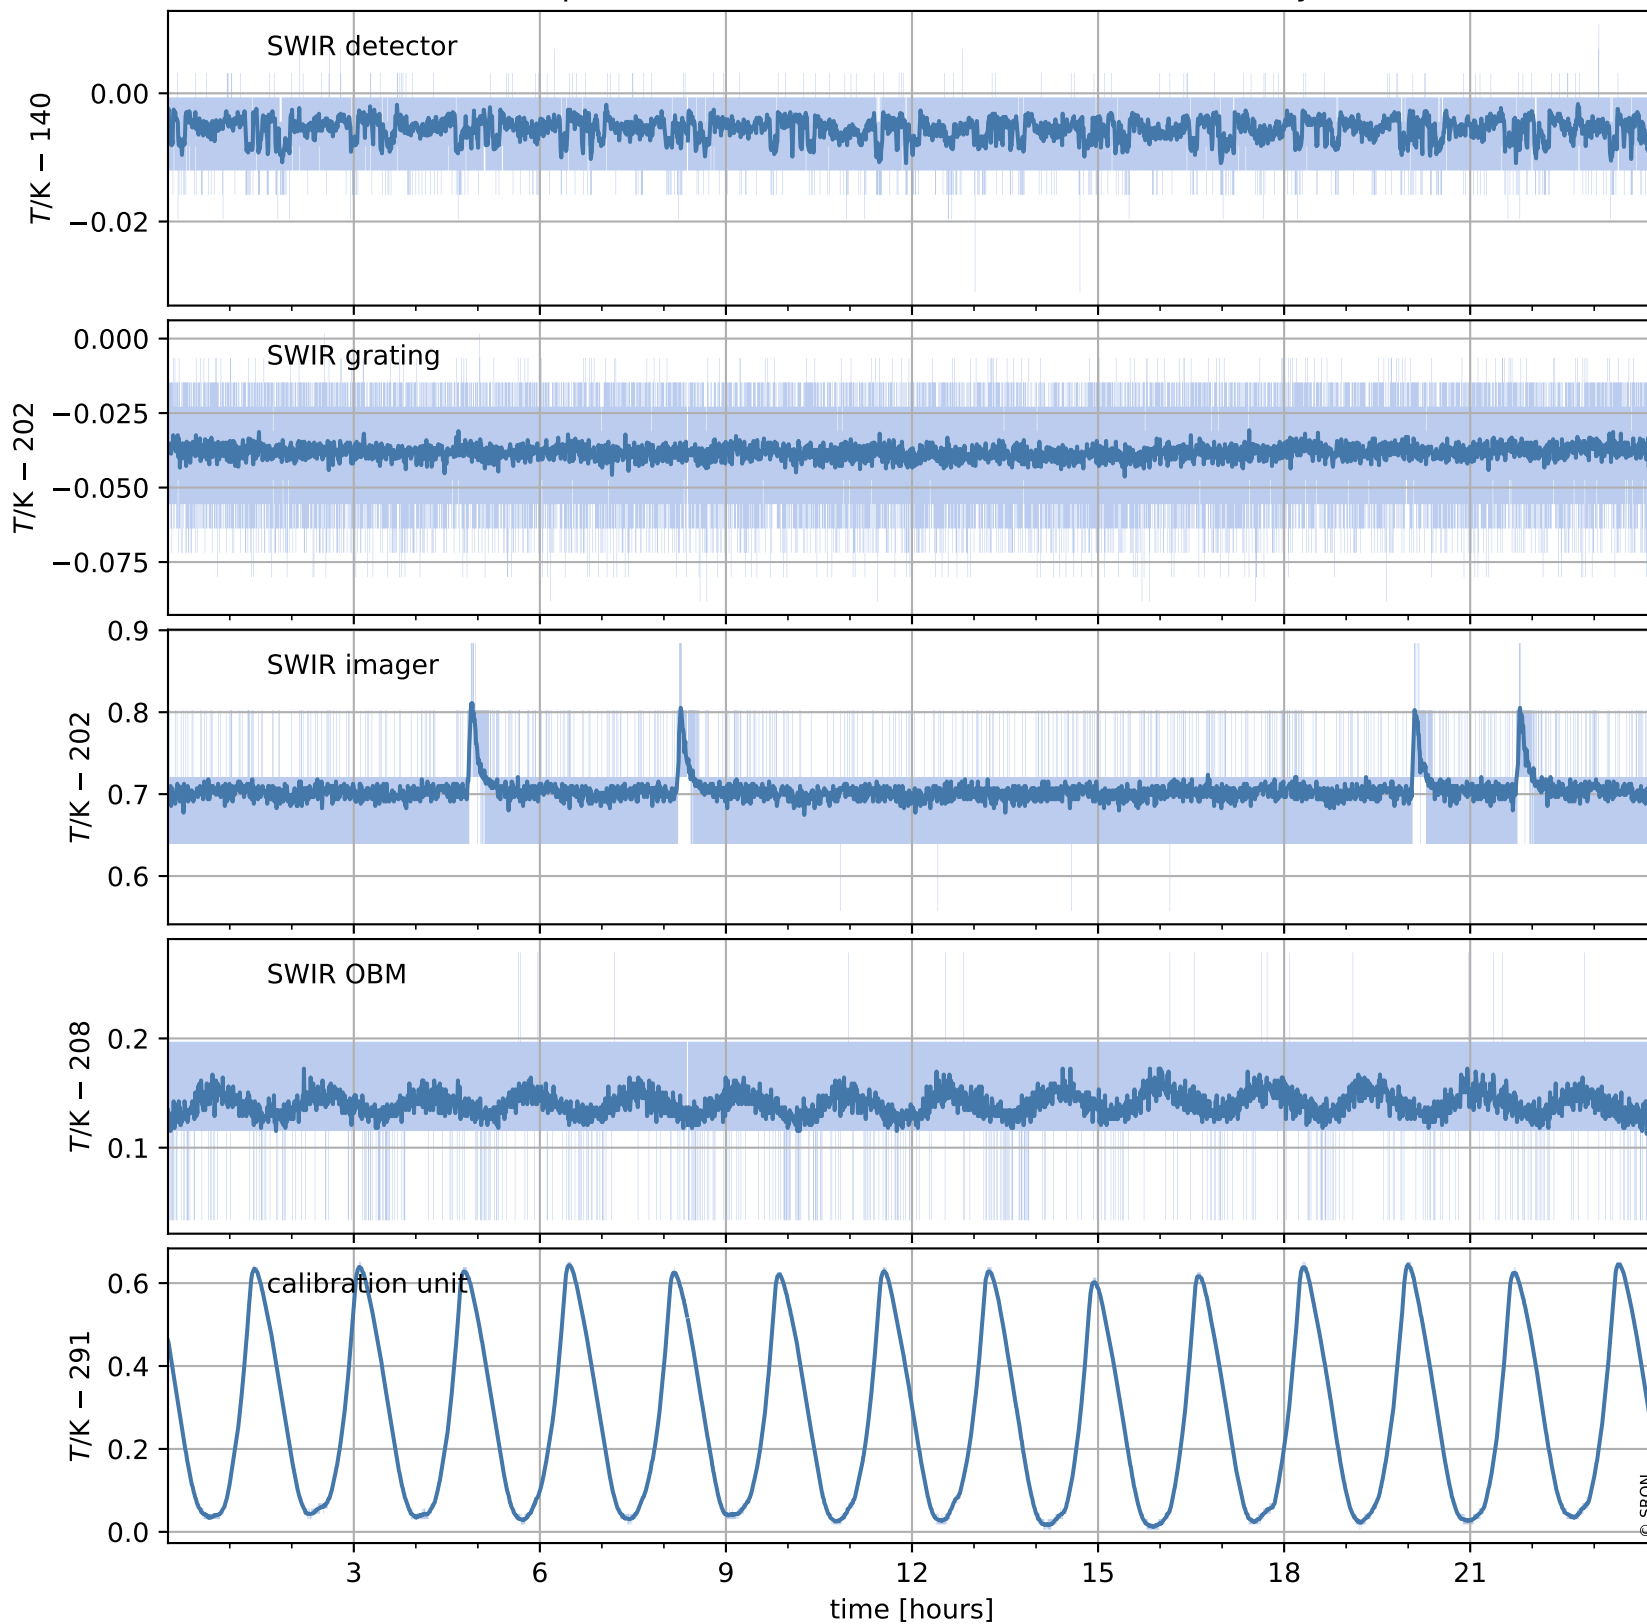

# Tropomi SWIR housekeeping data

orbits : [18652, 18665]  
coverage : 2021-05-20 / 2021-05-21  
created : 2023-08-21T09:13:02

## Temperature of sensors relevant for SWIR (one day)

## Temperature of sensors relevant for SWIR (last month)