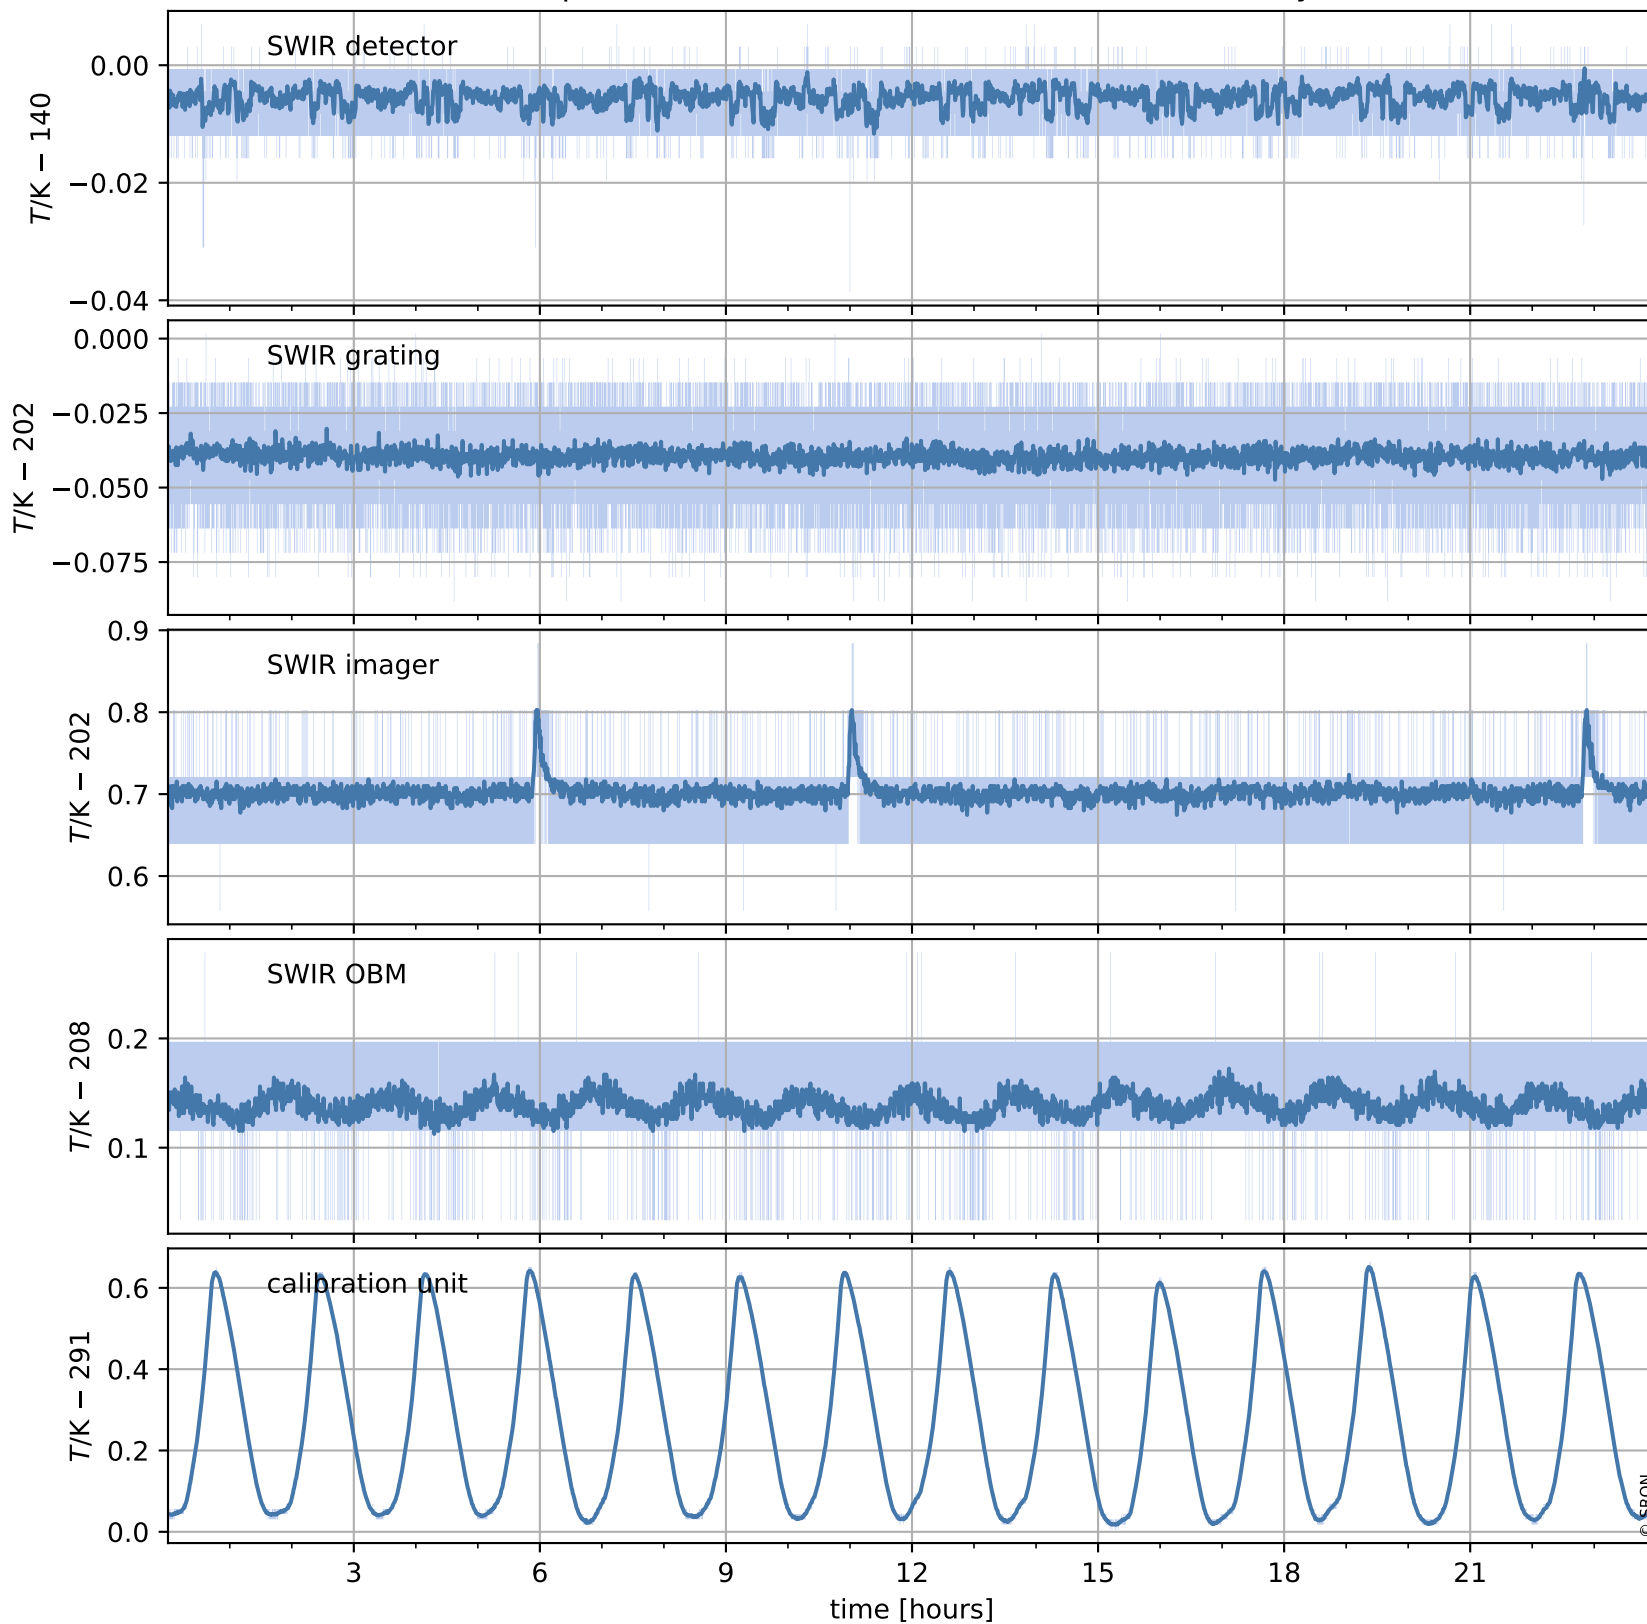

# Tropomi SWIR housekeeping data

orbits : [18680, 18693]  
coverage : 2021-05-22 / 2021-05-23  
created : 2023-08-21T09:13:06

## Temperature of sensors relevant for SWIR (one day)

## Temperature of sensors relevant for SWIR (last month)