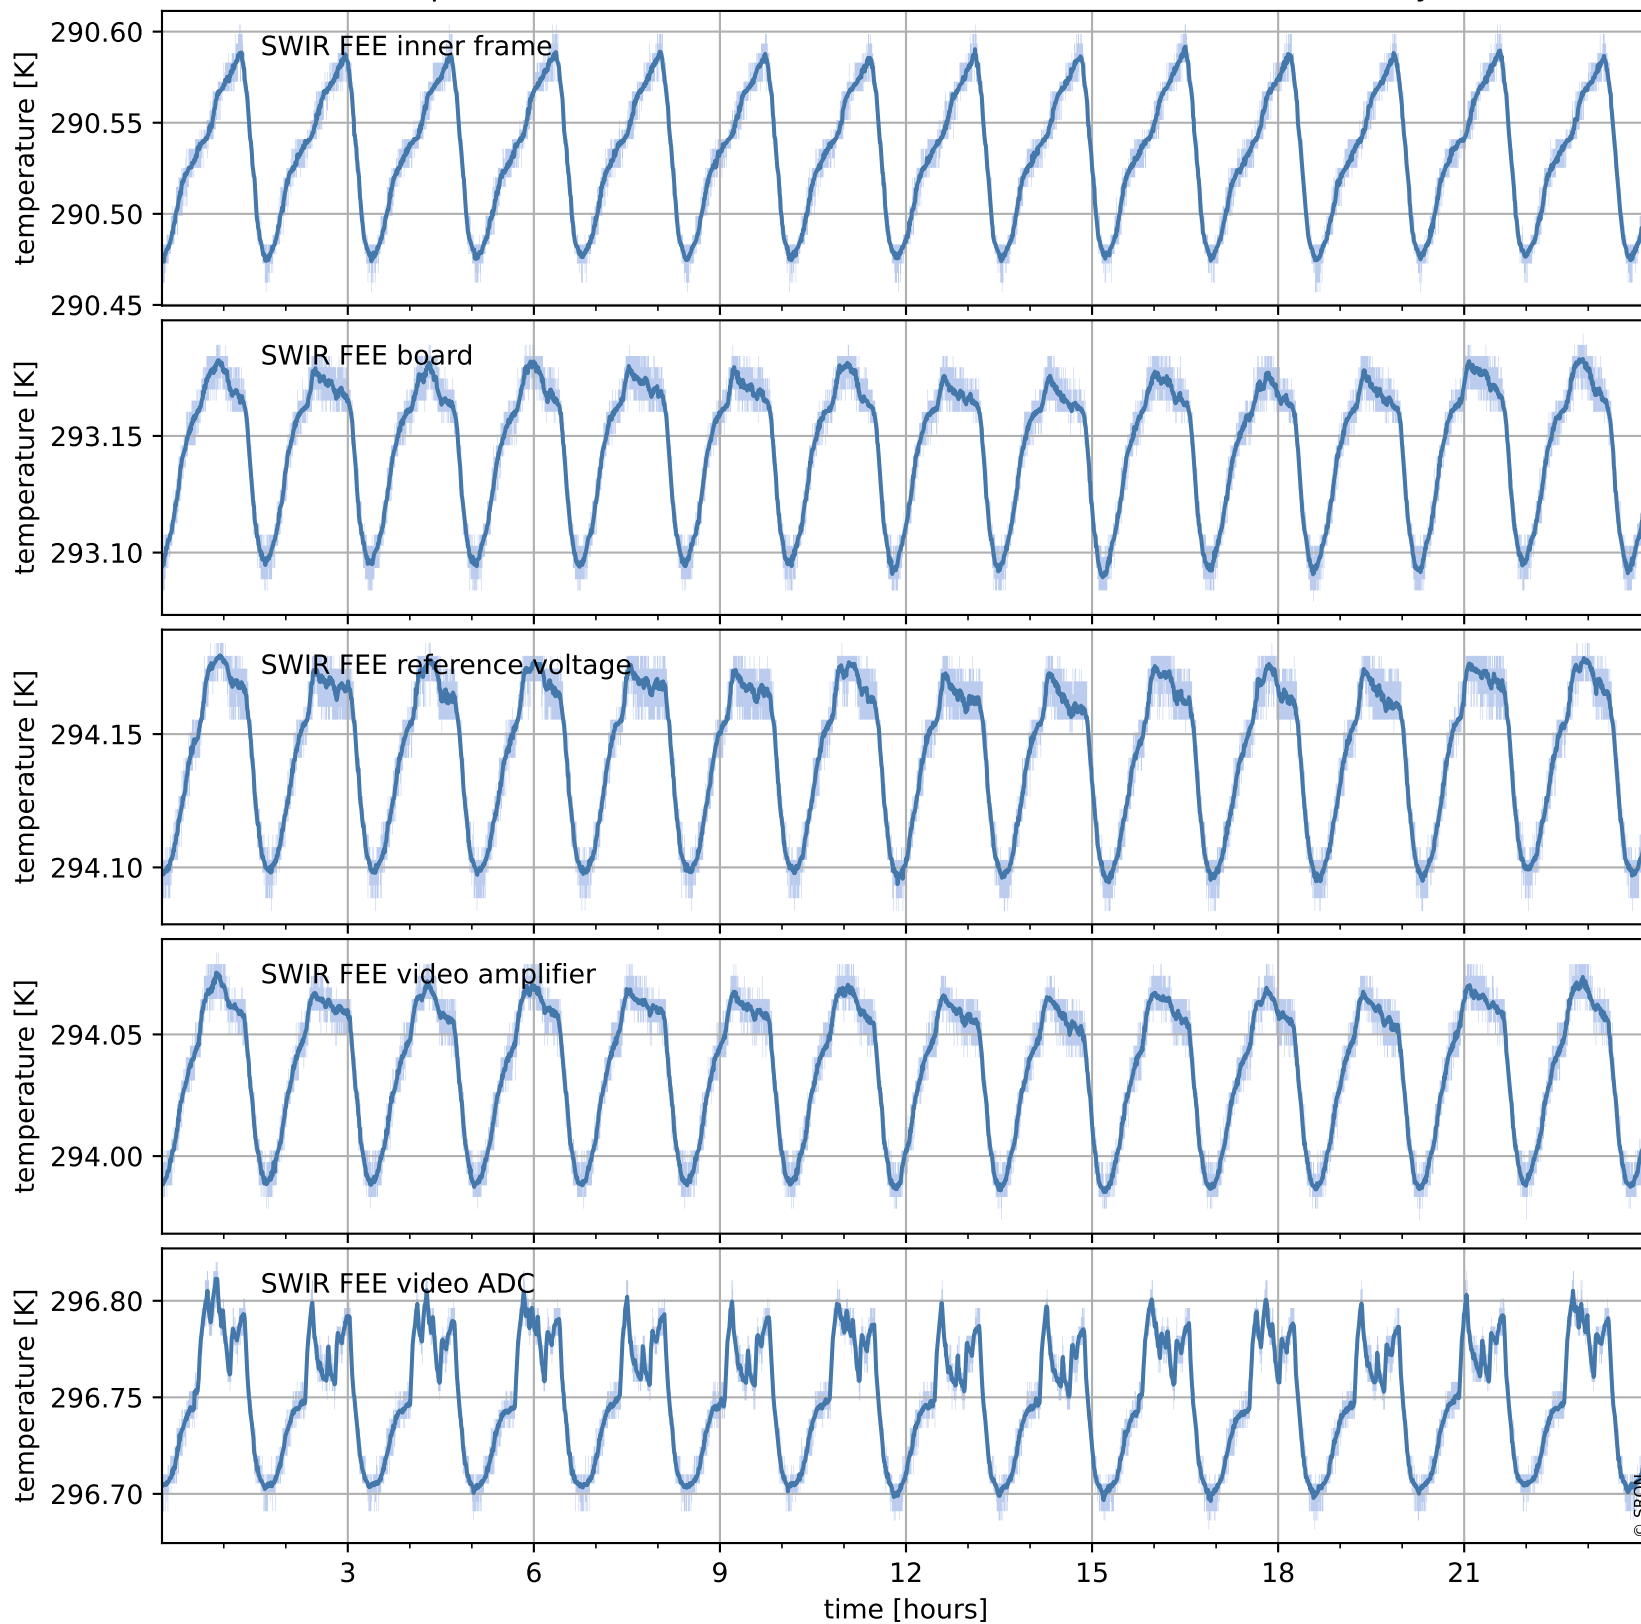

Tropomi SWIR housekeeping data

orbits : [18680, 18693]
coverage : 2021-05-22 / 2021-05-23
created : 2023-08-21T09:13:08

Temperature of sensors at the SWIR front-end electronics (one day)