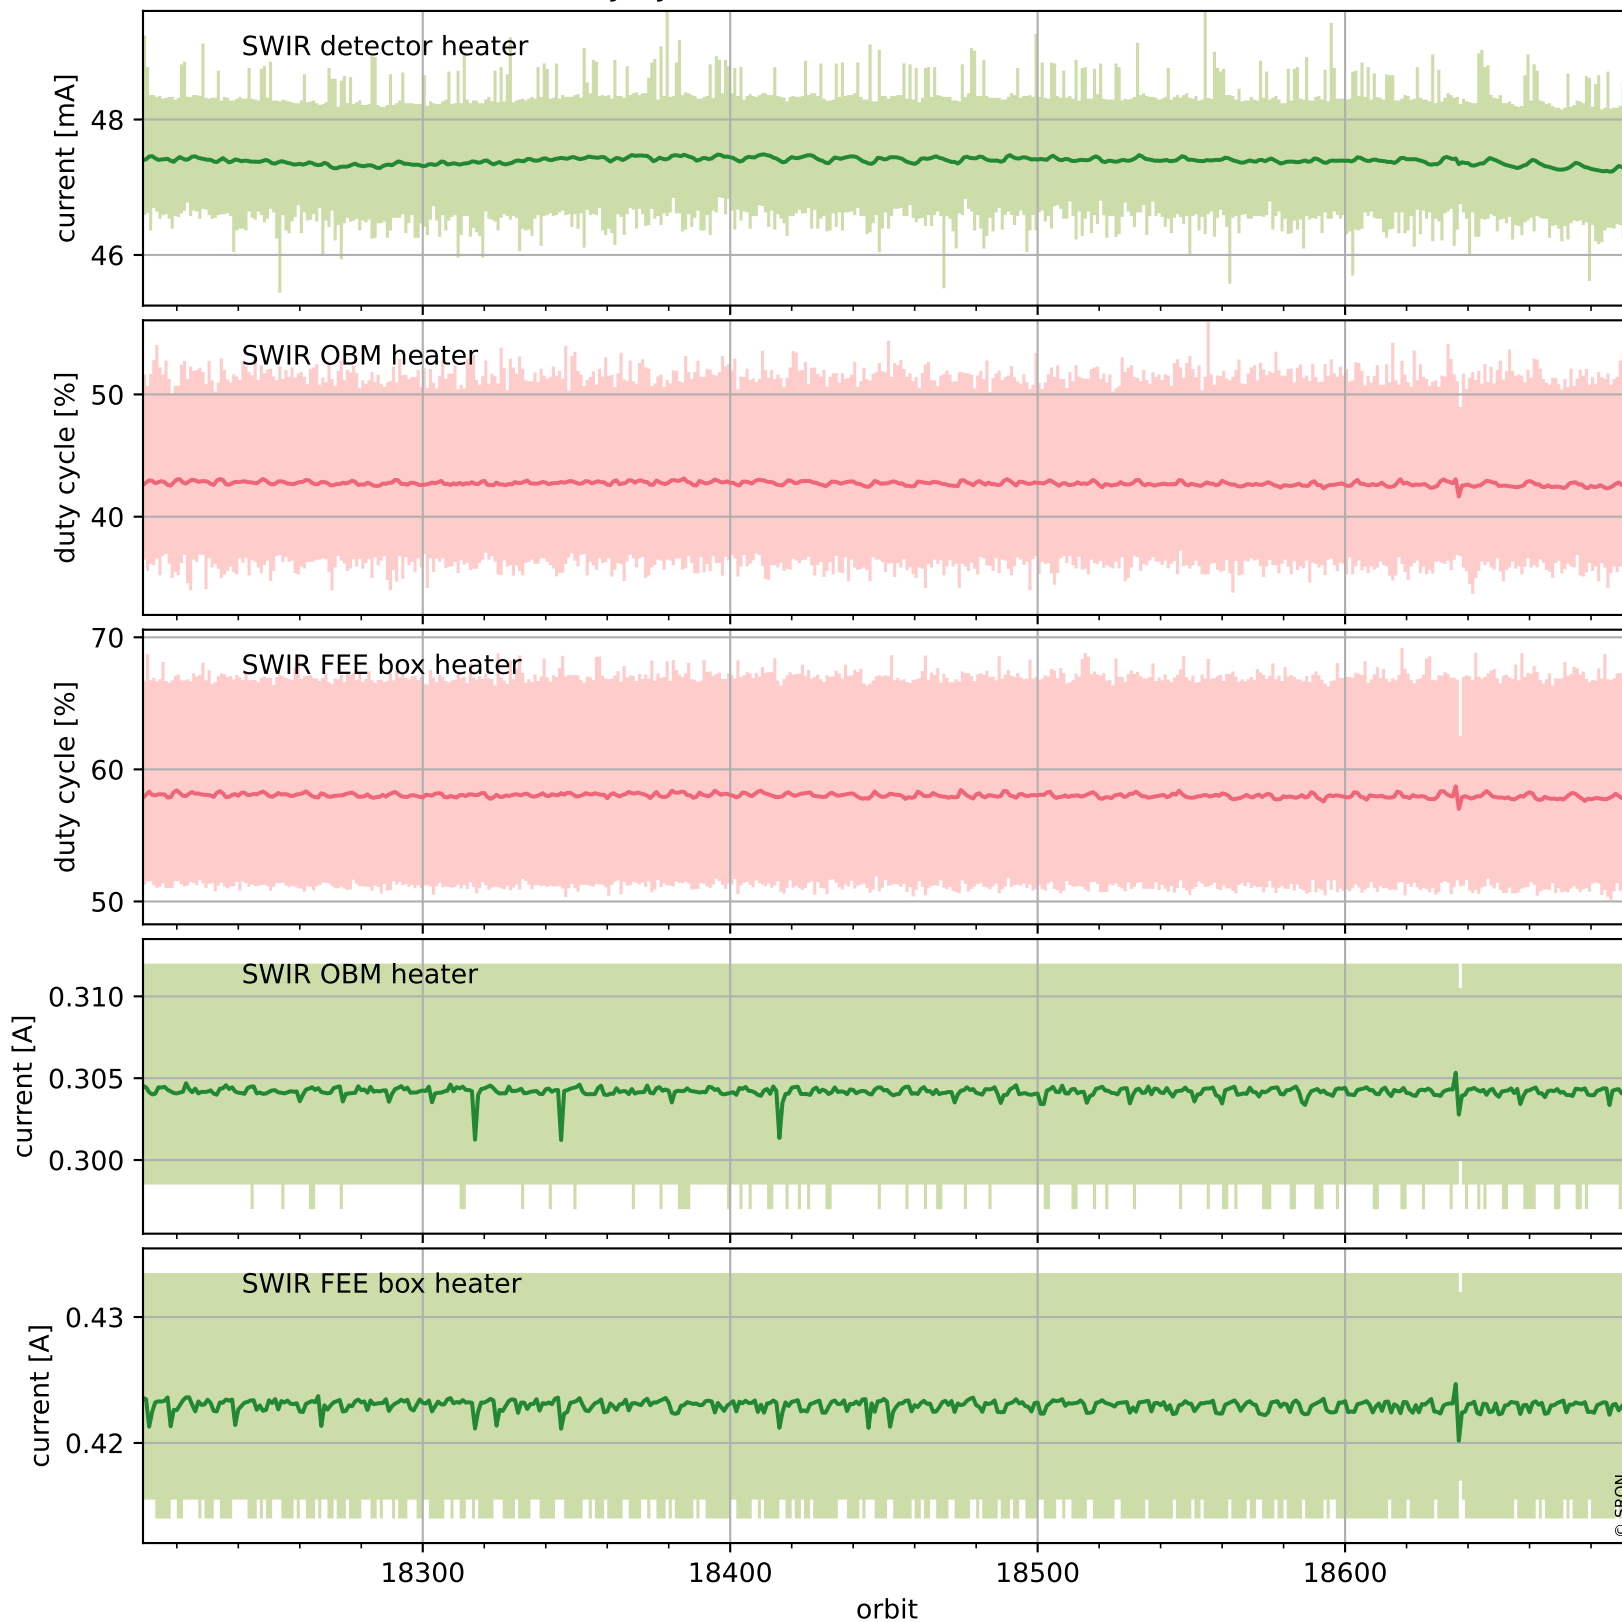

Tropomi SWIR housekeeping data

orbits : [18209, 18693]
coverage : 2021-04-18 / 2021-05-23
created : 2023-08-21T09:13:08

Current and duty cycle of 3 heaters relevant for SWIR (last month)