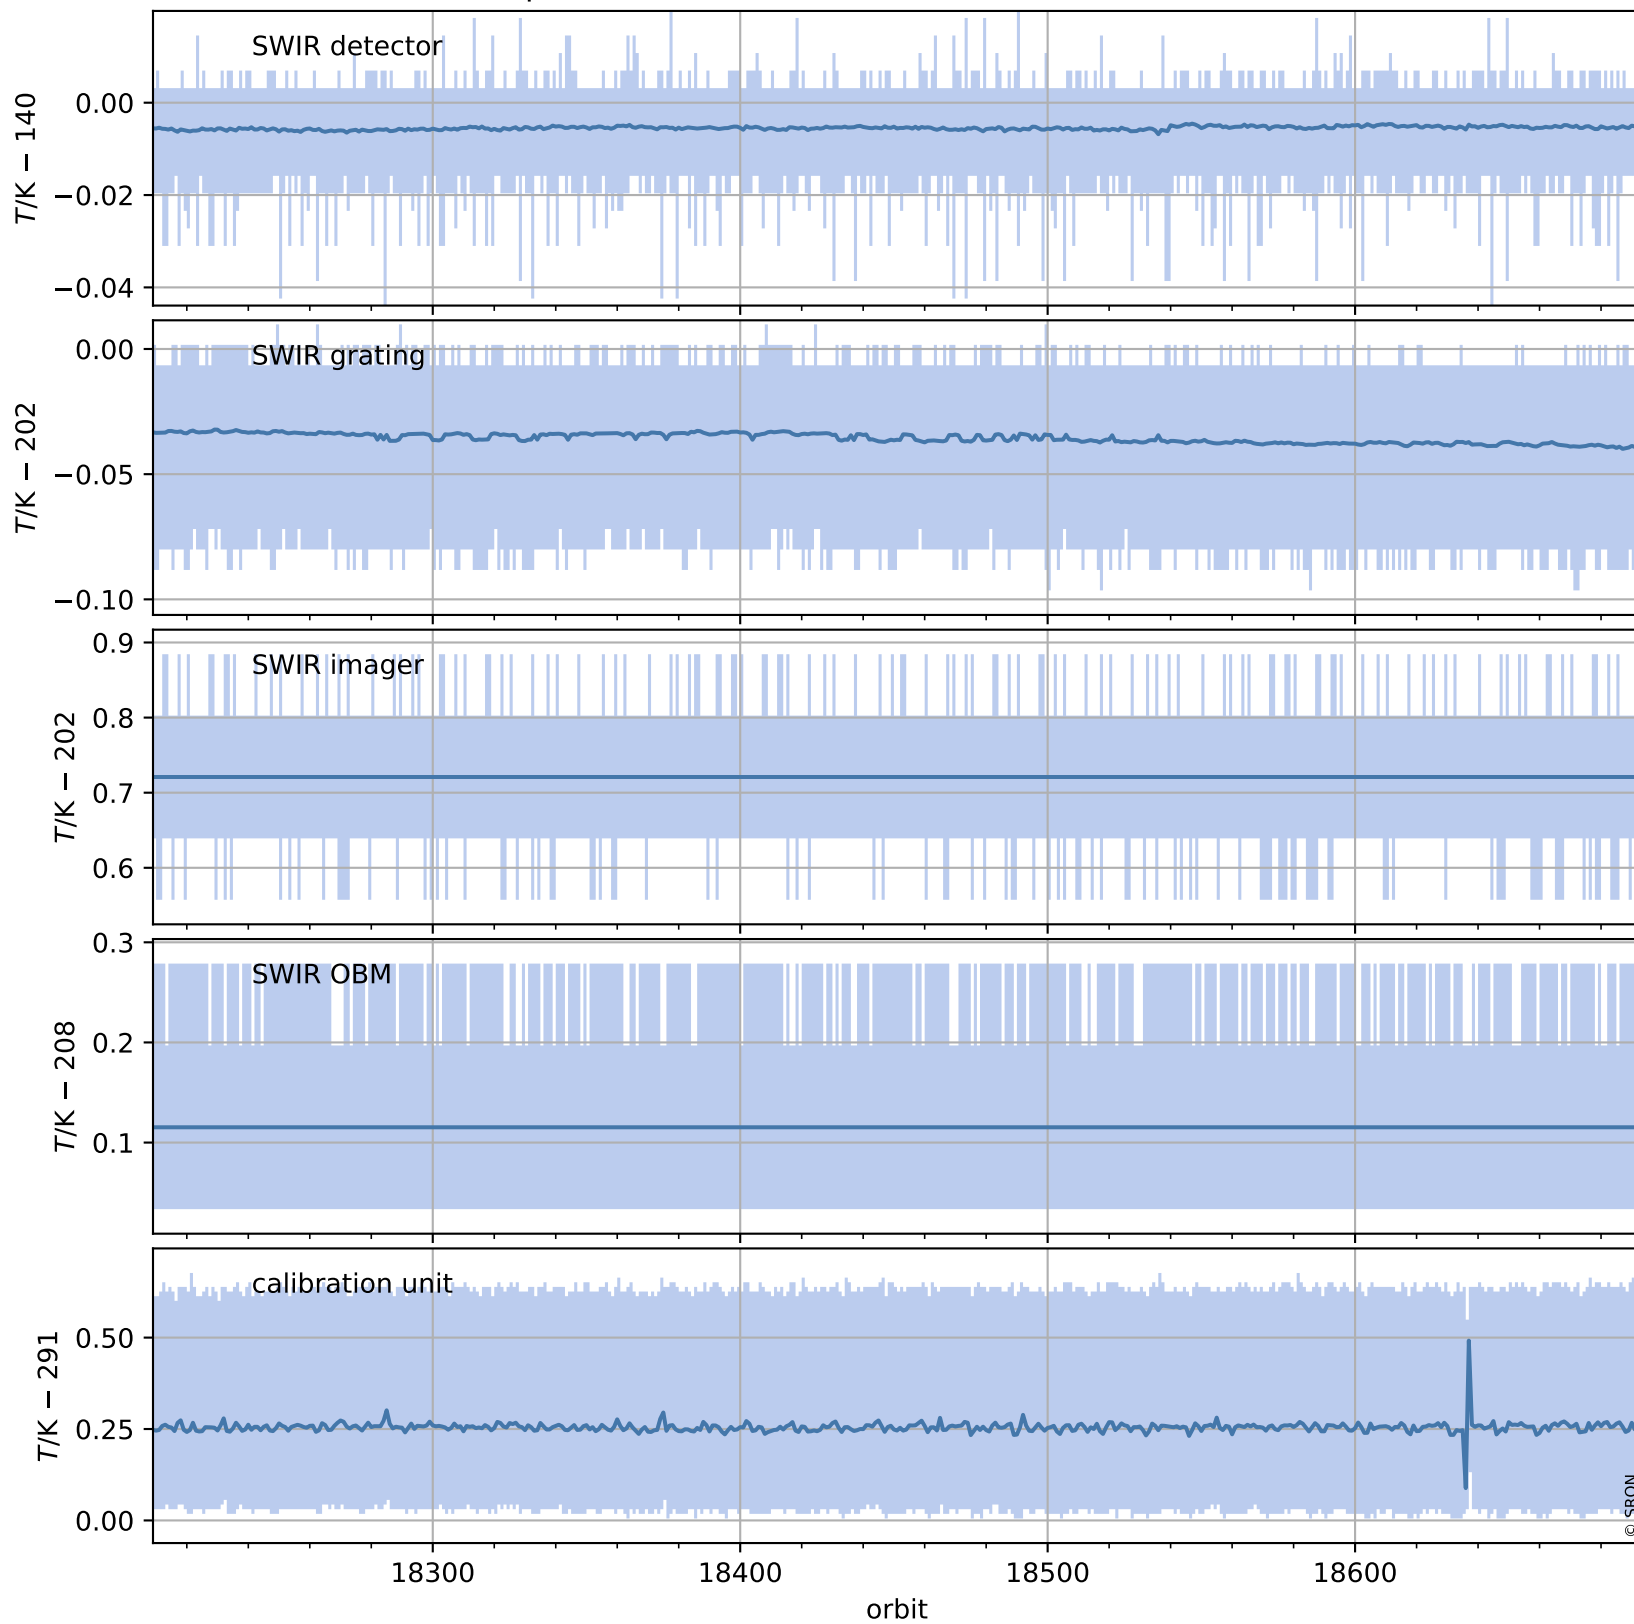

# Tropomi SWIR housekeeping data

orbits : [18680, 18693]  
coverage : 2021-05-22 / 2021-05-23  
created : 2023-08-21T09:13:06

## Temperature of sensors relevant for SWIR (one day)

# Tropomi SWIR housekeeping data

orbits : [18209, 18693]  
coverage : 2021-04-18 / 2021-05-23  
created : 2023-08-21T09:13:07

## Temperature of sensors relevant for SWIR (last month)