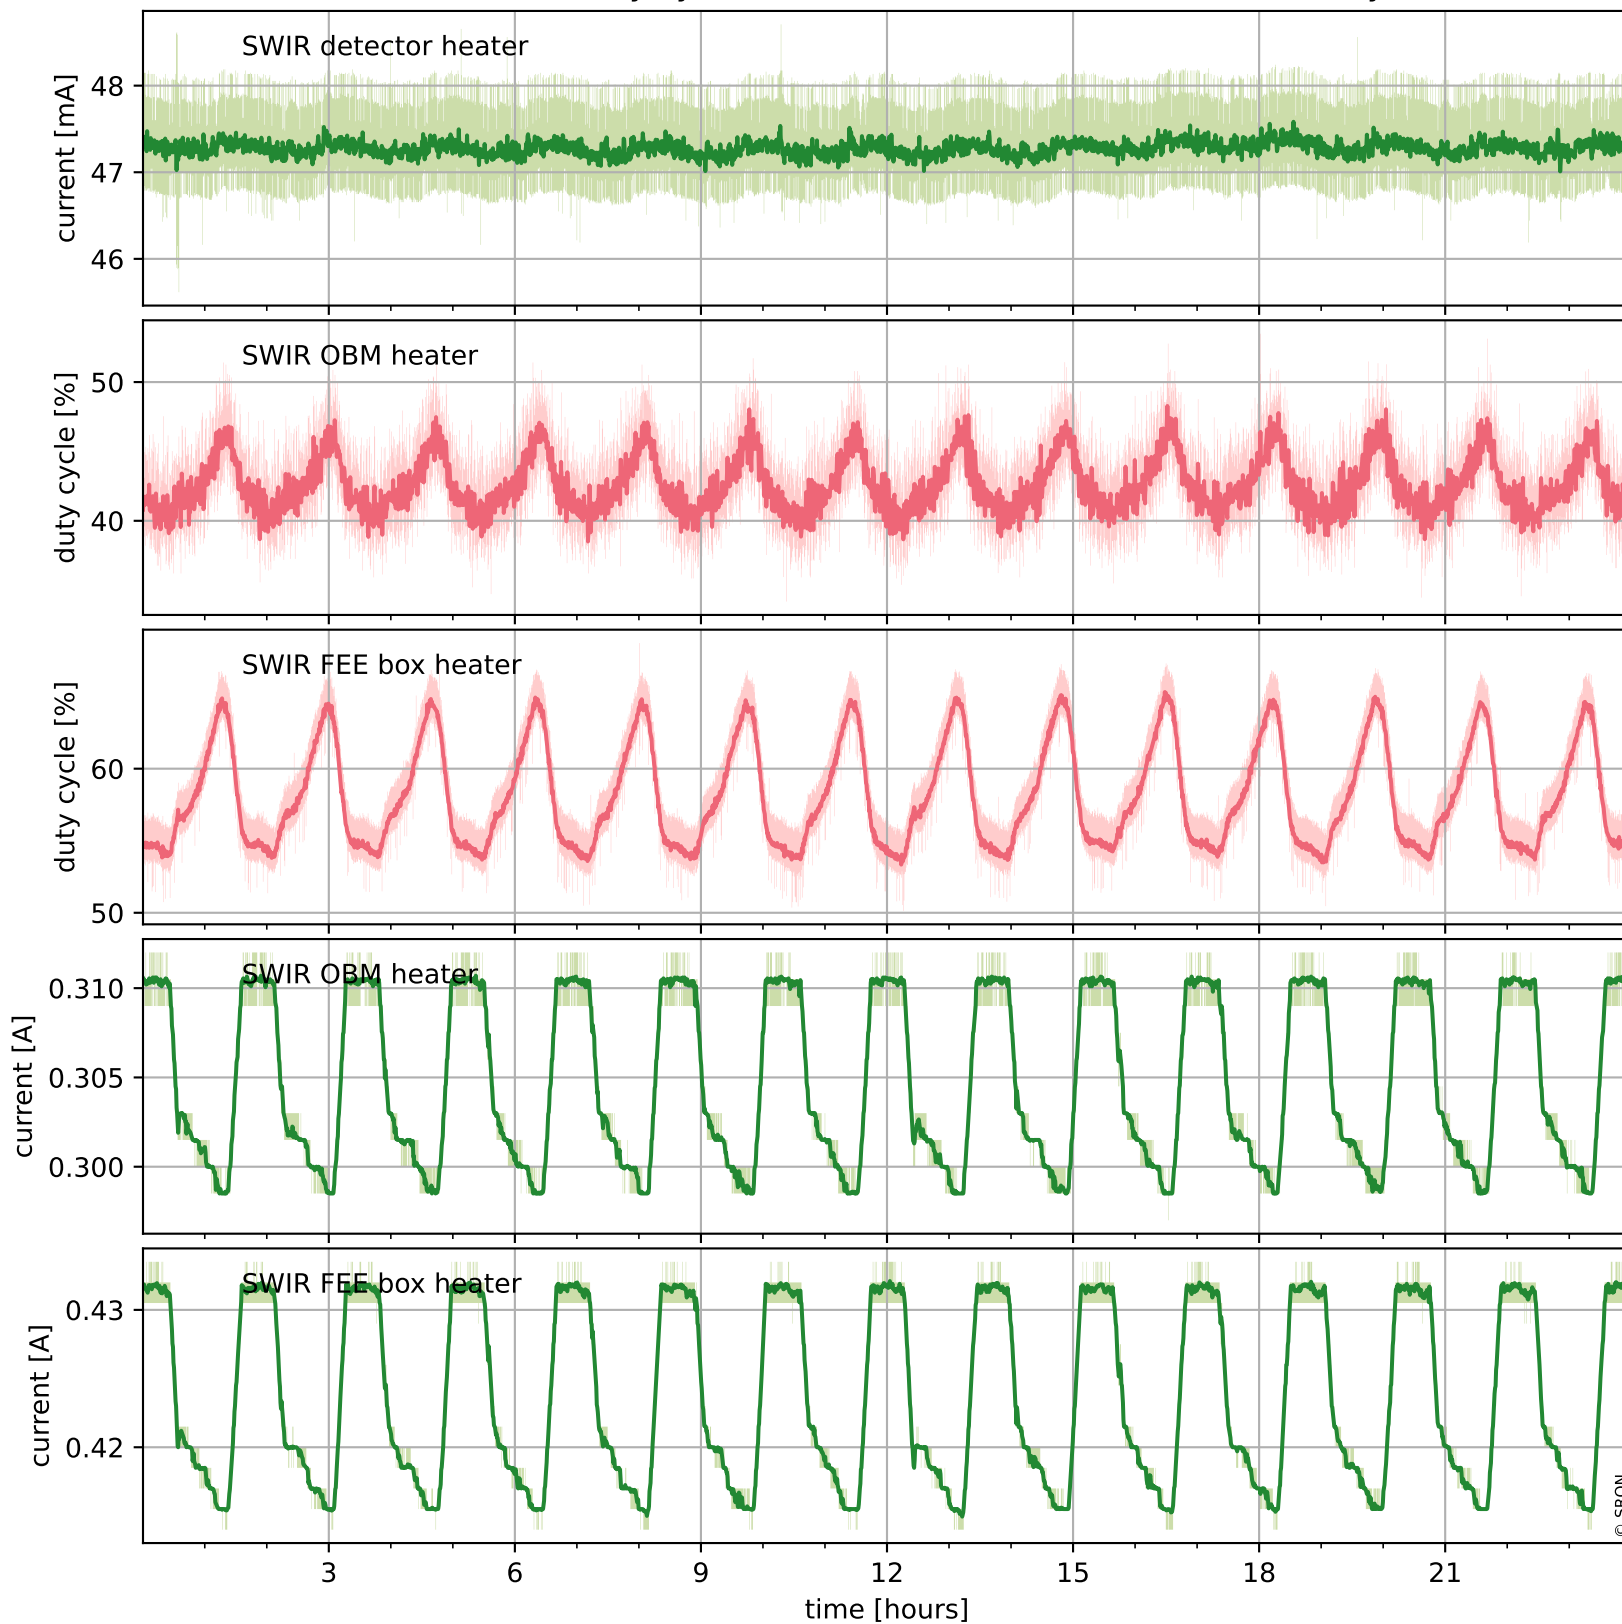

Tropomi SWIR housekeeping data

orbits : [18680, 18693]
coverage : 2021-05-22 / 2021-05-23
created : 2023-08-21T09:13:07

Current and duty cycle of 3 heaters relevant for SWIR (one day)