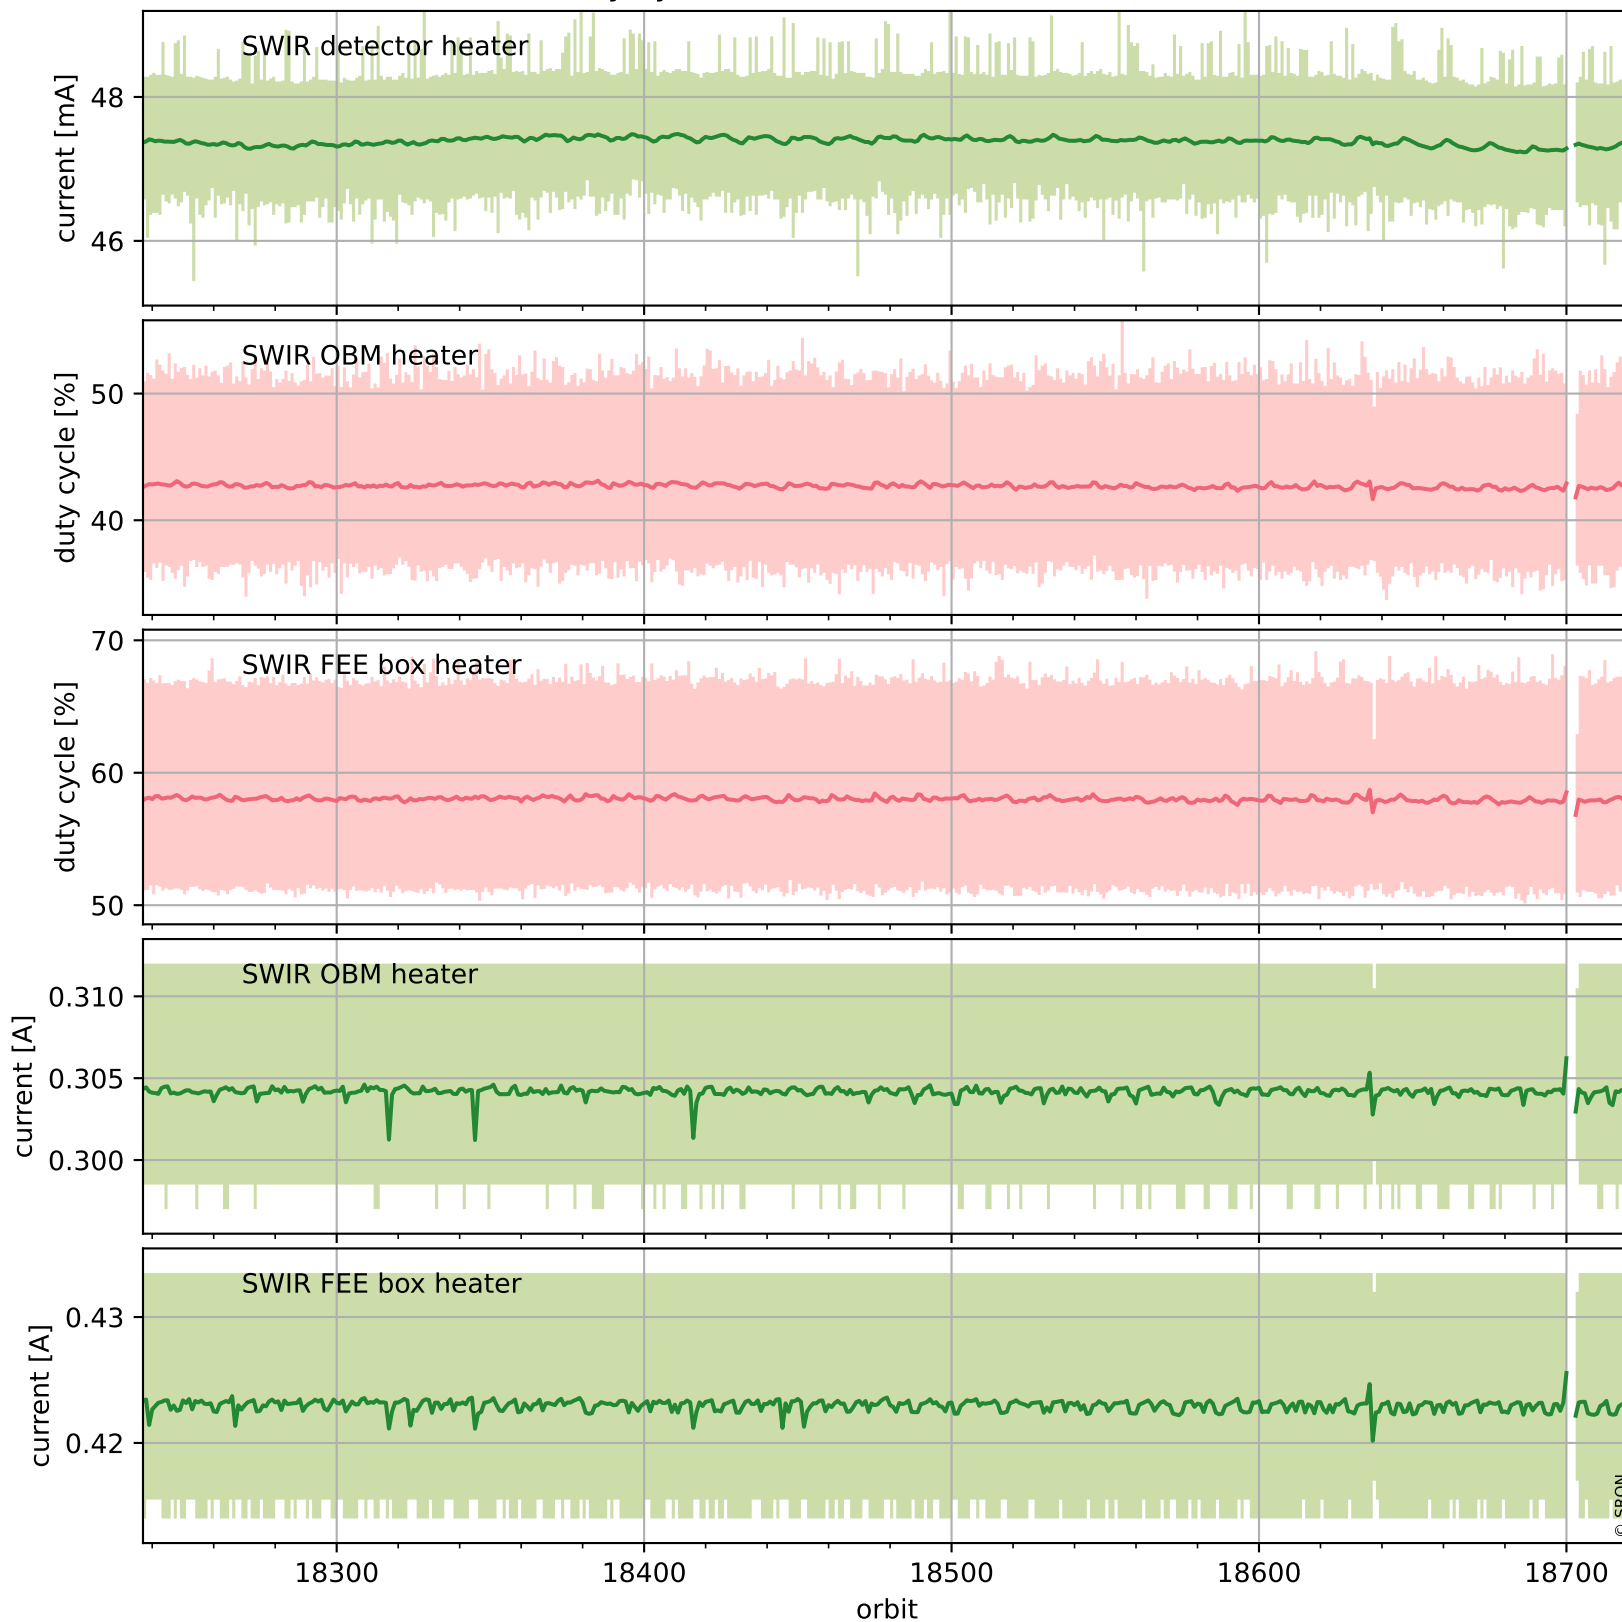

Tropomi SWIR housekeeping data

orbits : [18708, 18721]
coverage : 2021-05-24 / 2021-05-25
created : 2023-08-21T09:13:11

Temperature of sensors relevant for SWIR (one day)

Tropomi SWIR housekeeping data

orbits : [18237, 18721]
coverage : 2021-04-20 / 2021-05-25
created : 2023-08-21T09:13:11

Temperature of sensors relevant for SWIR (last month)

Tropomi SWIR housekeeping data

orbits : [18708, 18721]
coverage : 2021-05-24 / 2021-05-25
created : 2023-08-21T09:13:12

Current and duty cycle of 3 heaters relevant for SWIR (one day)

Tropomi SWIR housekeeping data

orbits : [18237, 18721]
coverage : 2021-04-20 / 2021-05-25
created : 2023-08-21T09:13:12

Current and duty cycle of 3 heaters relevant for SWIR (last month)

Tropomi SWIR housekeeping data

orbits : [18708, 18721]
coverage : 2021-05-24 / 2021-05-25
created : 2023-08-21T09:13:13

Temperature of sensors at the SWIR front-end electronics (one day)

Tropomi SWIR housekeeping data

orbits : [18237, 18721]
coverage : 2021-04-20 / 2021-05-25
created : 2023-08-21T09:13:13