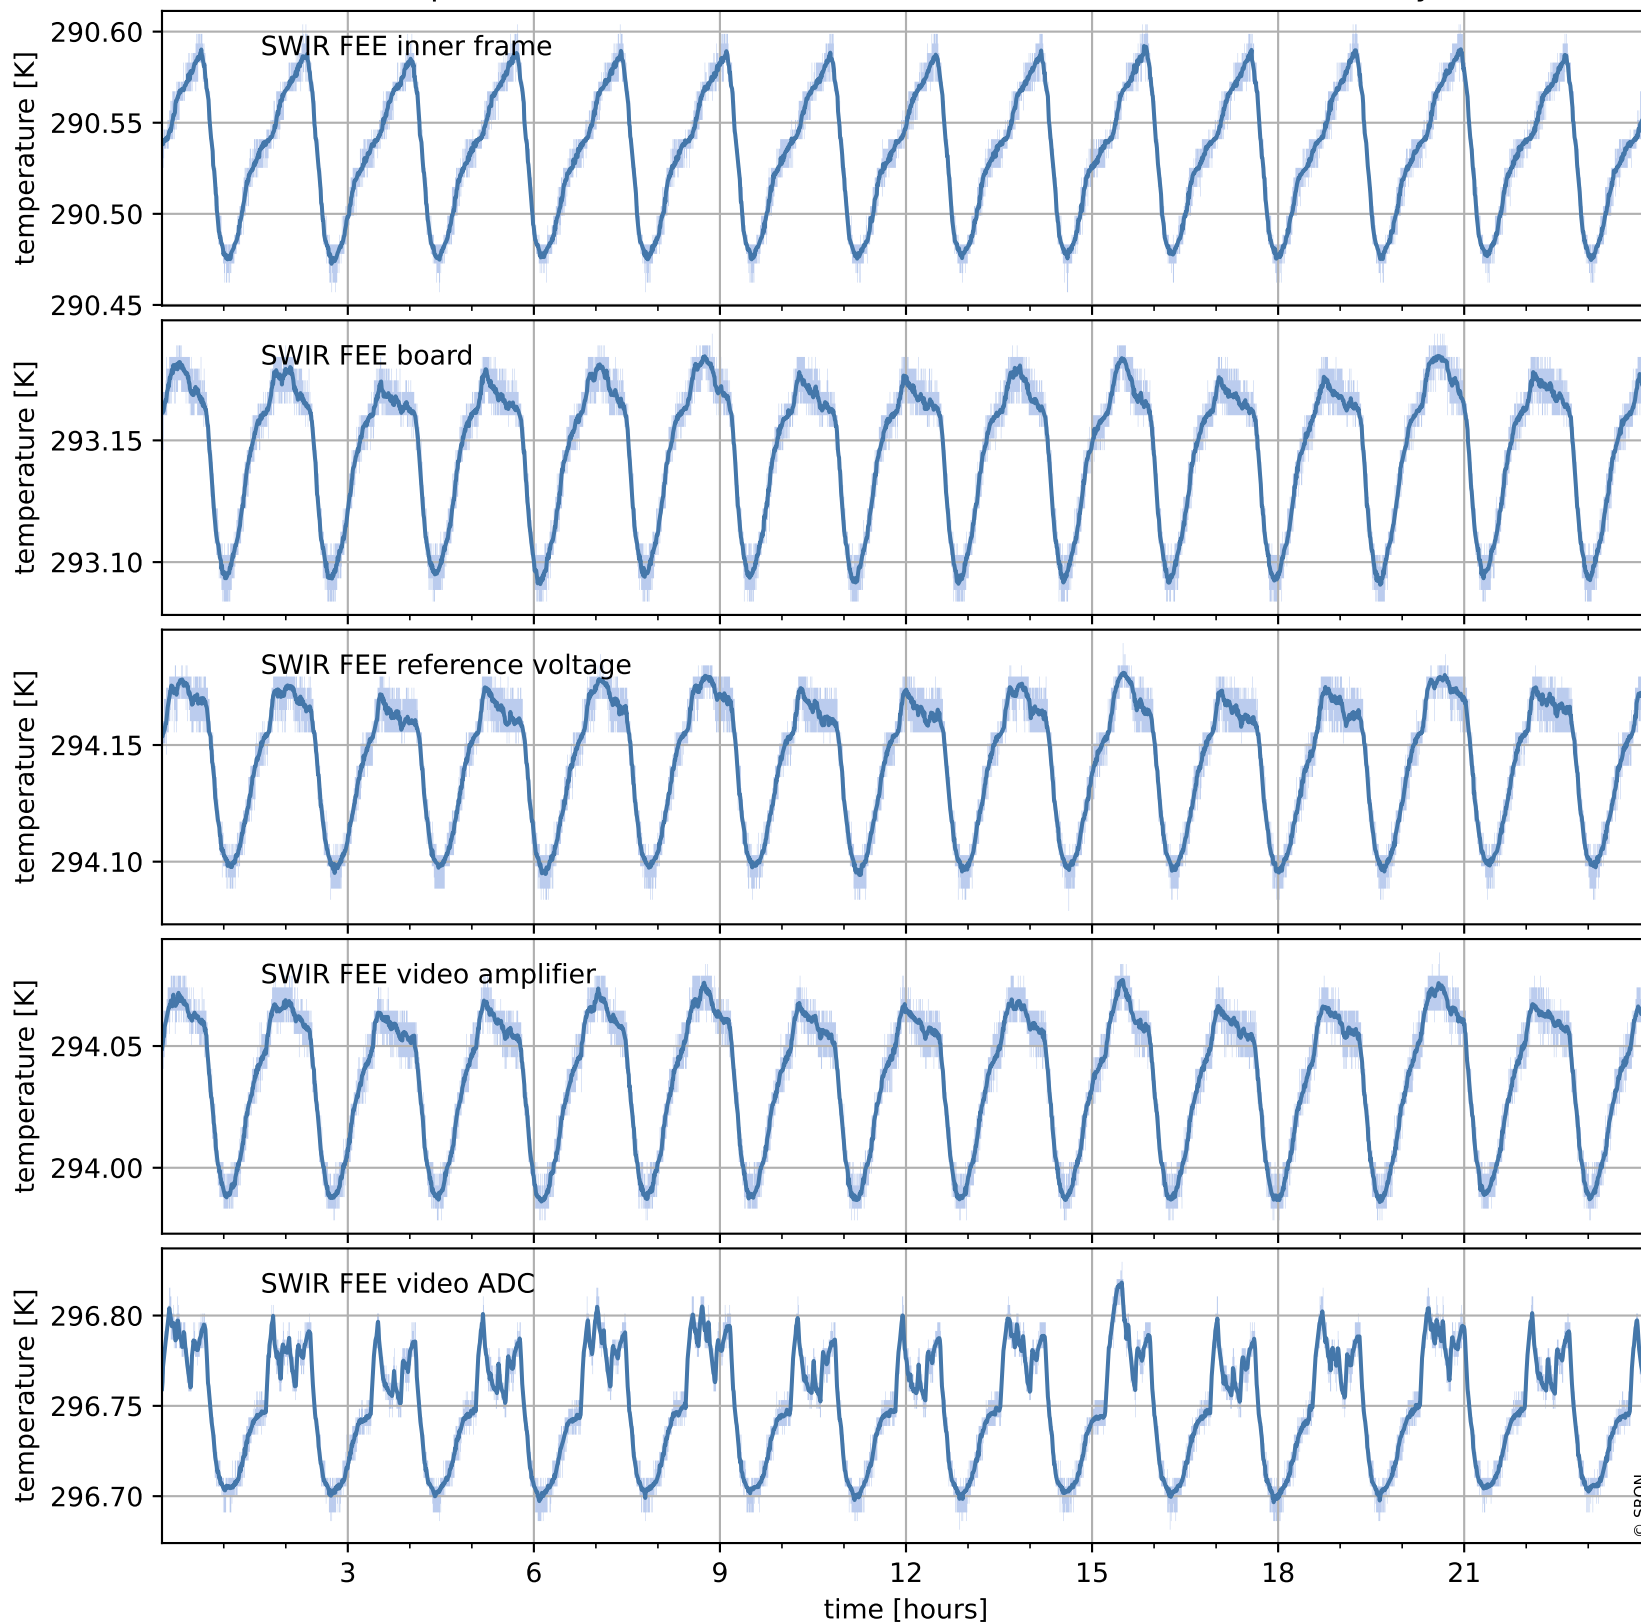

Tropomi SWIR housekeeping data

orbits : [18708, 18721]
coverage : 2021-05-24 / 2021-05-25
created : 2023-08-21T09:13:11

Temperature of sensors relevant for SWIR (one day)

Tropomi SWIR housekeeping data

orbits : [18237, 18721]
coverage : 2021-04-20 / 2021-05-25
created : 2023-08-21T09:13:11

Temperature of sensors relevant for SWIR (last month)

Tropomi SWIR housekeeping data

orbits : [18708, 18721]
coverage : 2021-05-24 / 2021-05-25
created : 2023-08-21T09:13:12

Current and duty cycle of 3 heaters relevant for SWIR (one day)

Tropomi SWIR housekeeping data

orbits : [18237, 18721]
coverage : 2021-04-20 / 2021-05-25
created : 2023-08-21T09:13:12

Current and duty cycle of 3 heaters relevant for SWIR (last month)

Tropomi SWIR housekeeping data

orbits : [18708, 18721]
coverage : 2021-05-24 / 2021-05-25
created : 2023-08-21T09:13:13

Temperature of sensors at the SWIR front-end electronics (one day)

Tropomi SWIR housekeeping data

orbits : [18237, 18721]
coverage : 2021-04-20 / 2021-05-25
created : 2023-08-21T09:13:13