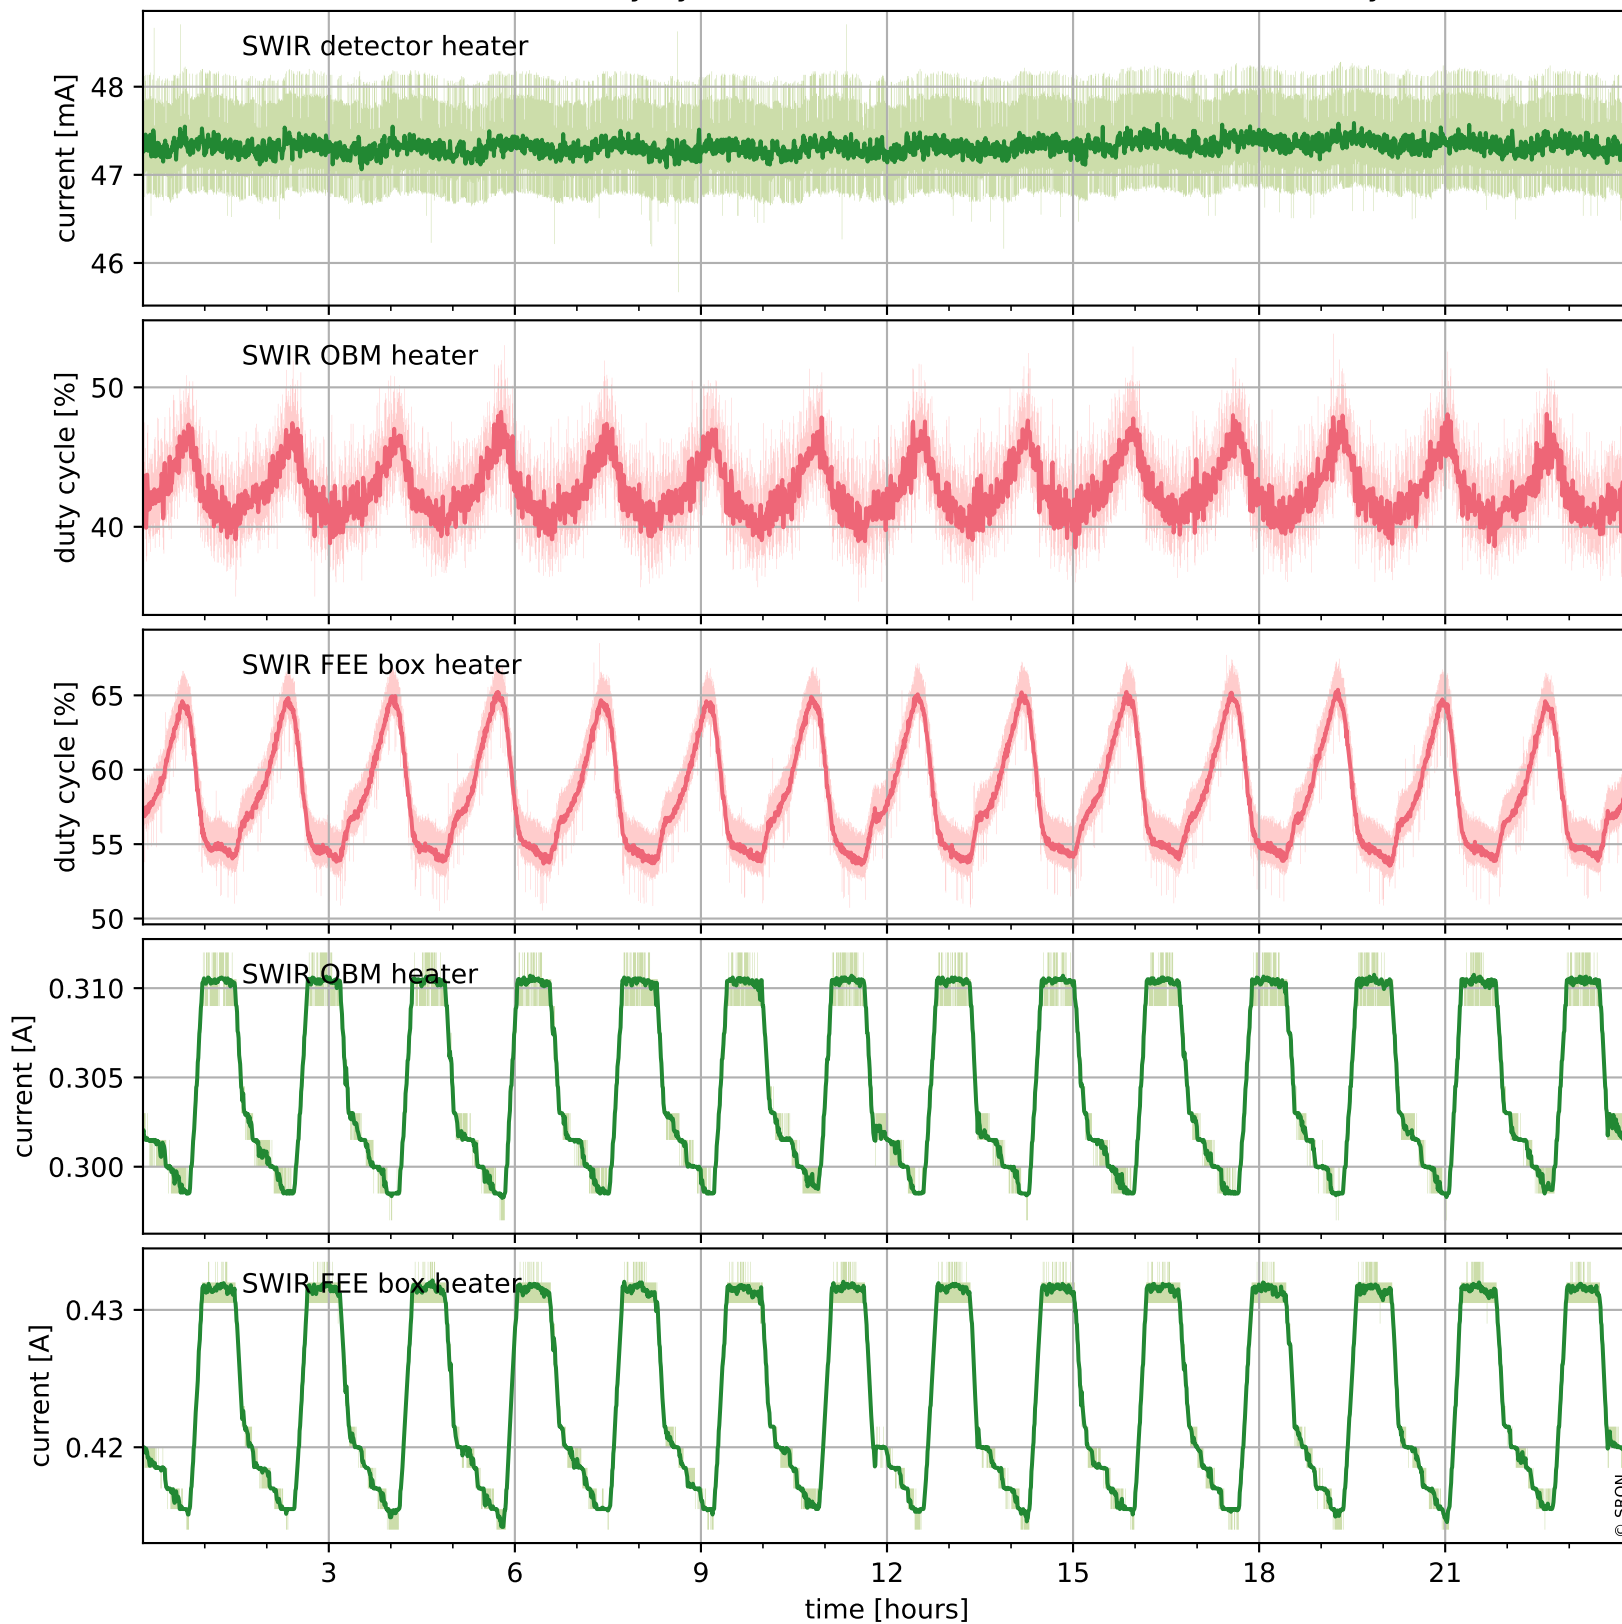

Tropomi SWIR housekeeping data

orbits : [18708, 18721]
coverage : 2021-05-24 / 2021-05-25
created : 2023-08-21T09:13:11

Temperature of sensors relevant for SWIR (one day)

Tropomi SWIR housekeeping data

orbits : [18237, 18721]
coverage : 2021-04-20 / 2021-05-25
created : 2023-08-21T09:13:11

Temperature of sensors relevant for SWIR (last month)

Tropomi SWIR housekeeping data

orbits : [18708, 18721]
coverage : 2021-05-24 / 2021-05-25
created : 2023-08-21T09:13:12

Current and duty cycle of 3 heaters relevant for SWIR (one day)

Tropomi SWIR housekeeping data

orbits : [18237, 18721]
coverage : 2021-04-20 / 2021-05-25
created : 2023-08-21T09:13:12

Current and duty cycle of 3 heaters relevant for SWIR (last month)

Tropomi SWIR housekeeping data

orbits : [18708, 18721]
coverage : 2021-05-24 / 2021-05-25
created : 2023-08-21T09:13:13

Temperature of sensors at the SWIR front-end electronics (one day)

Tropomi SWIR housekeeping data

orbits : [18237, 18721]
coverage : 2021-04-20 / 2021-05-25
created : 2023-08-21T09:13:13