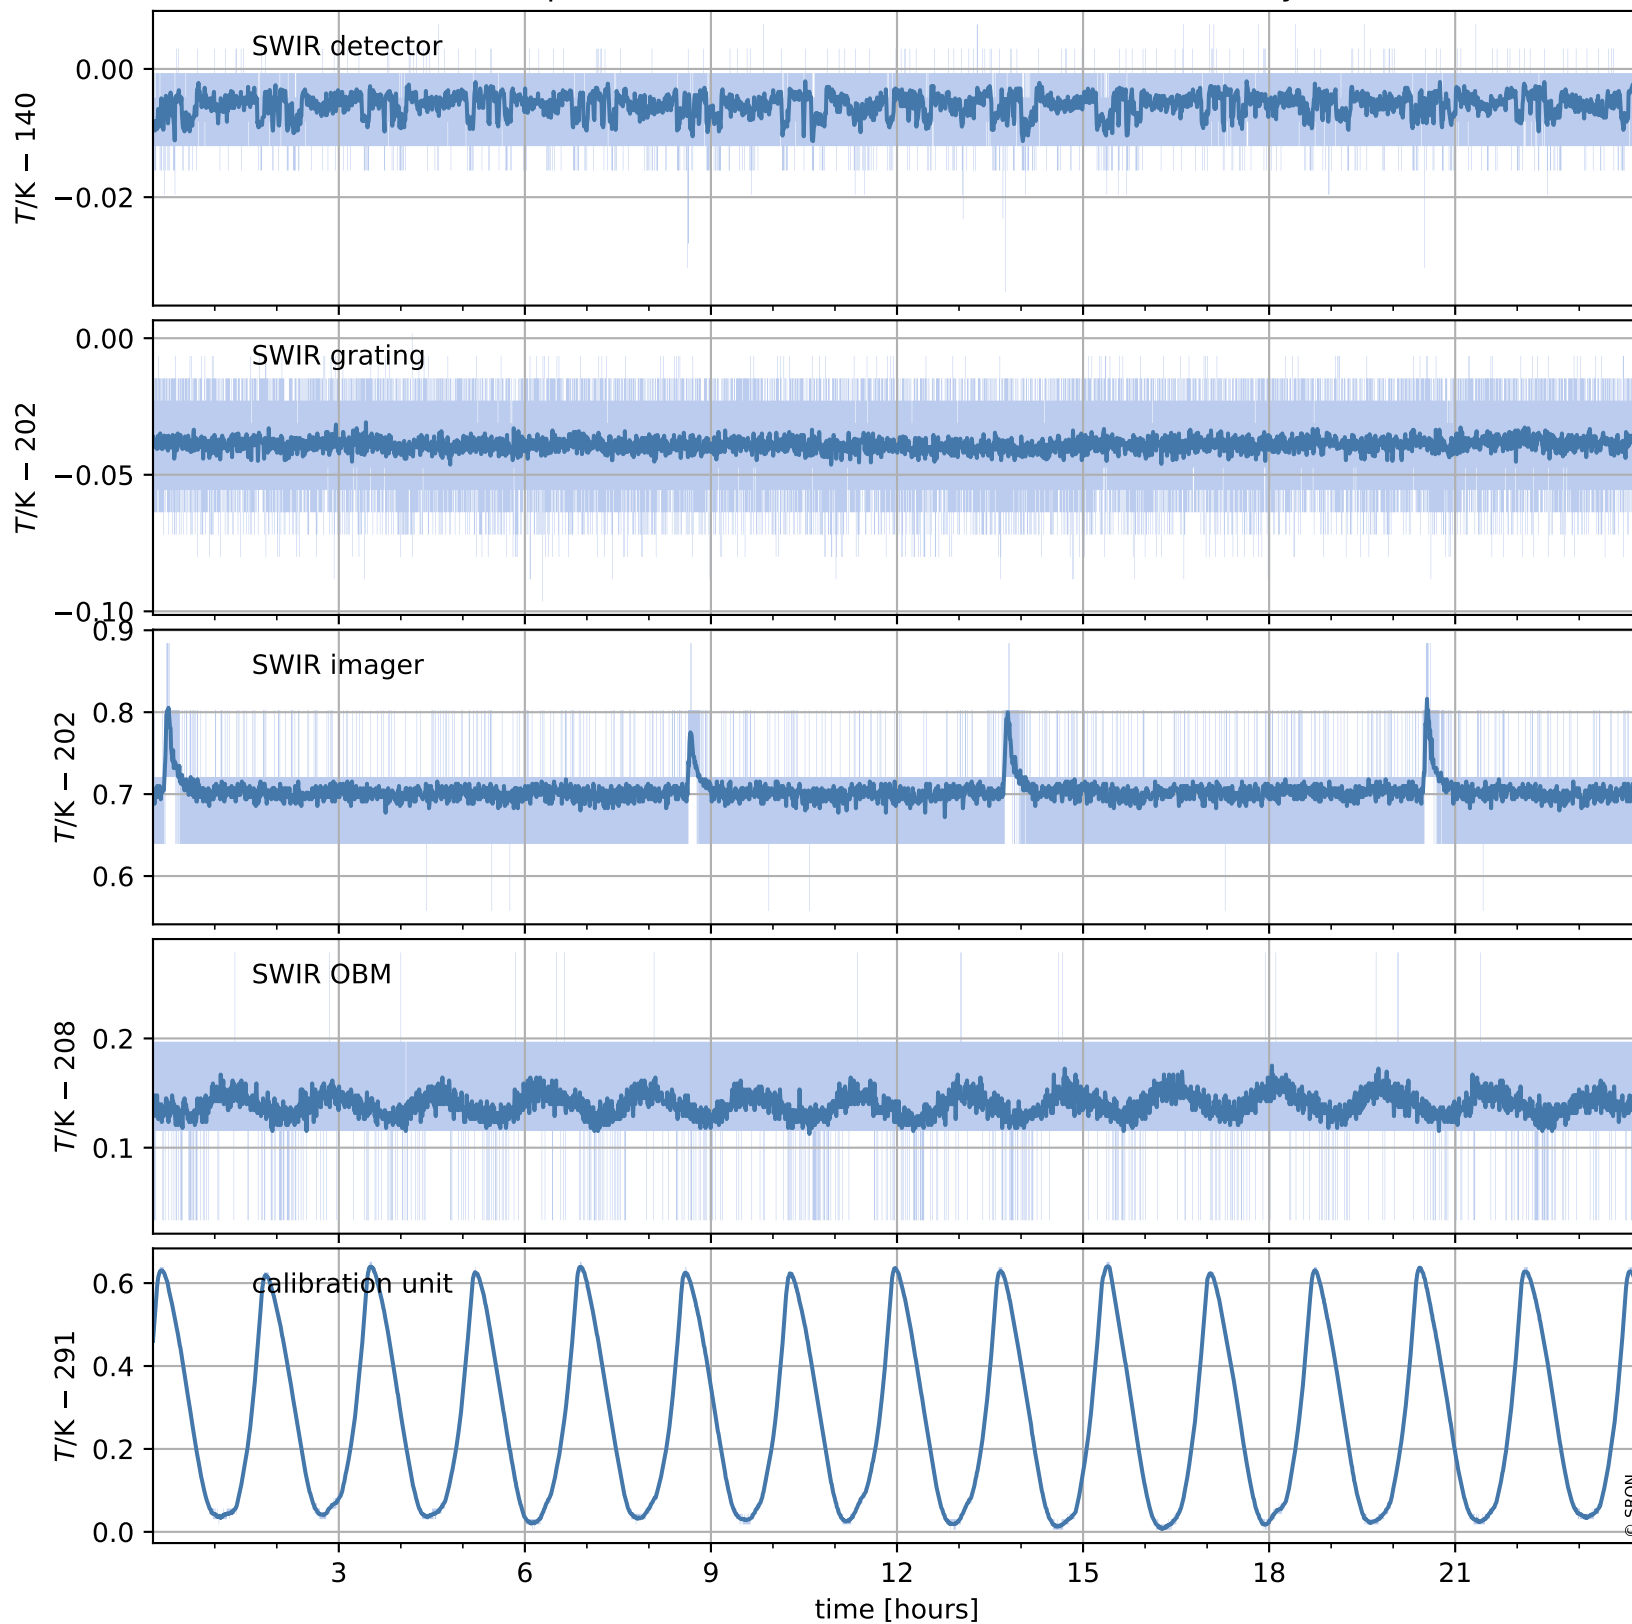

Tropomi SWIR housekeeping data

orbits : [18708, 18721]
coverage : 2021-05-24 / 2021-05-25
created : 2023-08-21T09:13:11

Temperature of sensors relevant for SWIR (one day)

Tropomi SWIR housekeeping data

orbits : [18237, 18721]
coverage : 2021-04-20 / 2021-05-25
created : 2023-08-21T09:13:11

Temperature of sensors relevant for SWIR (last month)

Tropomi SWIR housekeeping data

orbits : [18708, 18721]
coverage : 2021-05-24 / 2021-05-25
created : 2023-08-21T09:13:12

Current and duty cycle of 3 heaters relevant for SWIR (one day)

Tropomi SWIR housekeeping data

orbits : [18237, 18721]
coverage : 2021-04-20 / 2021-05-25
created : 2023-08-21T09:13:12

Current and duty cycle of 3 heaters relevant for SWIR (last month)

Tropomi SWIR housekeeping data

orbits : [18708, 18721]
coverage : 2021-05-24 / 2021-05-25
created : 2023-08-21T09:13:13

Temperature of sensors at the SWIR front-end electronics (one day)

Tropomi SWIR housekeeping data

orbits : [18237, 18721]
coverage : 2021-04-20 / 2021-05-25
created : 2023-08-21T09:13:13