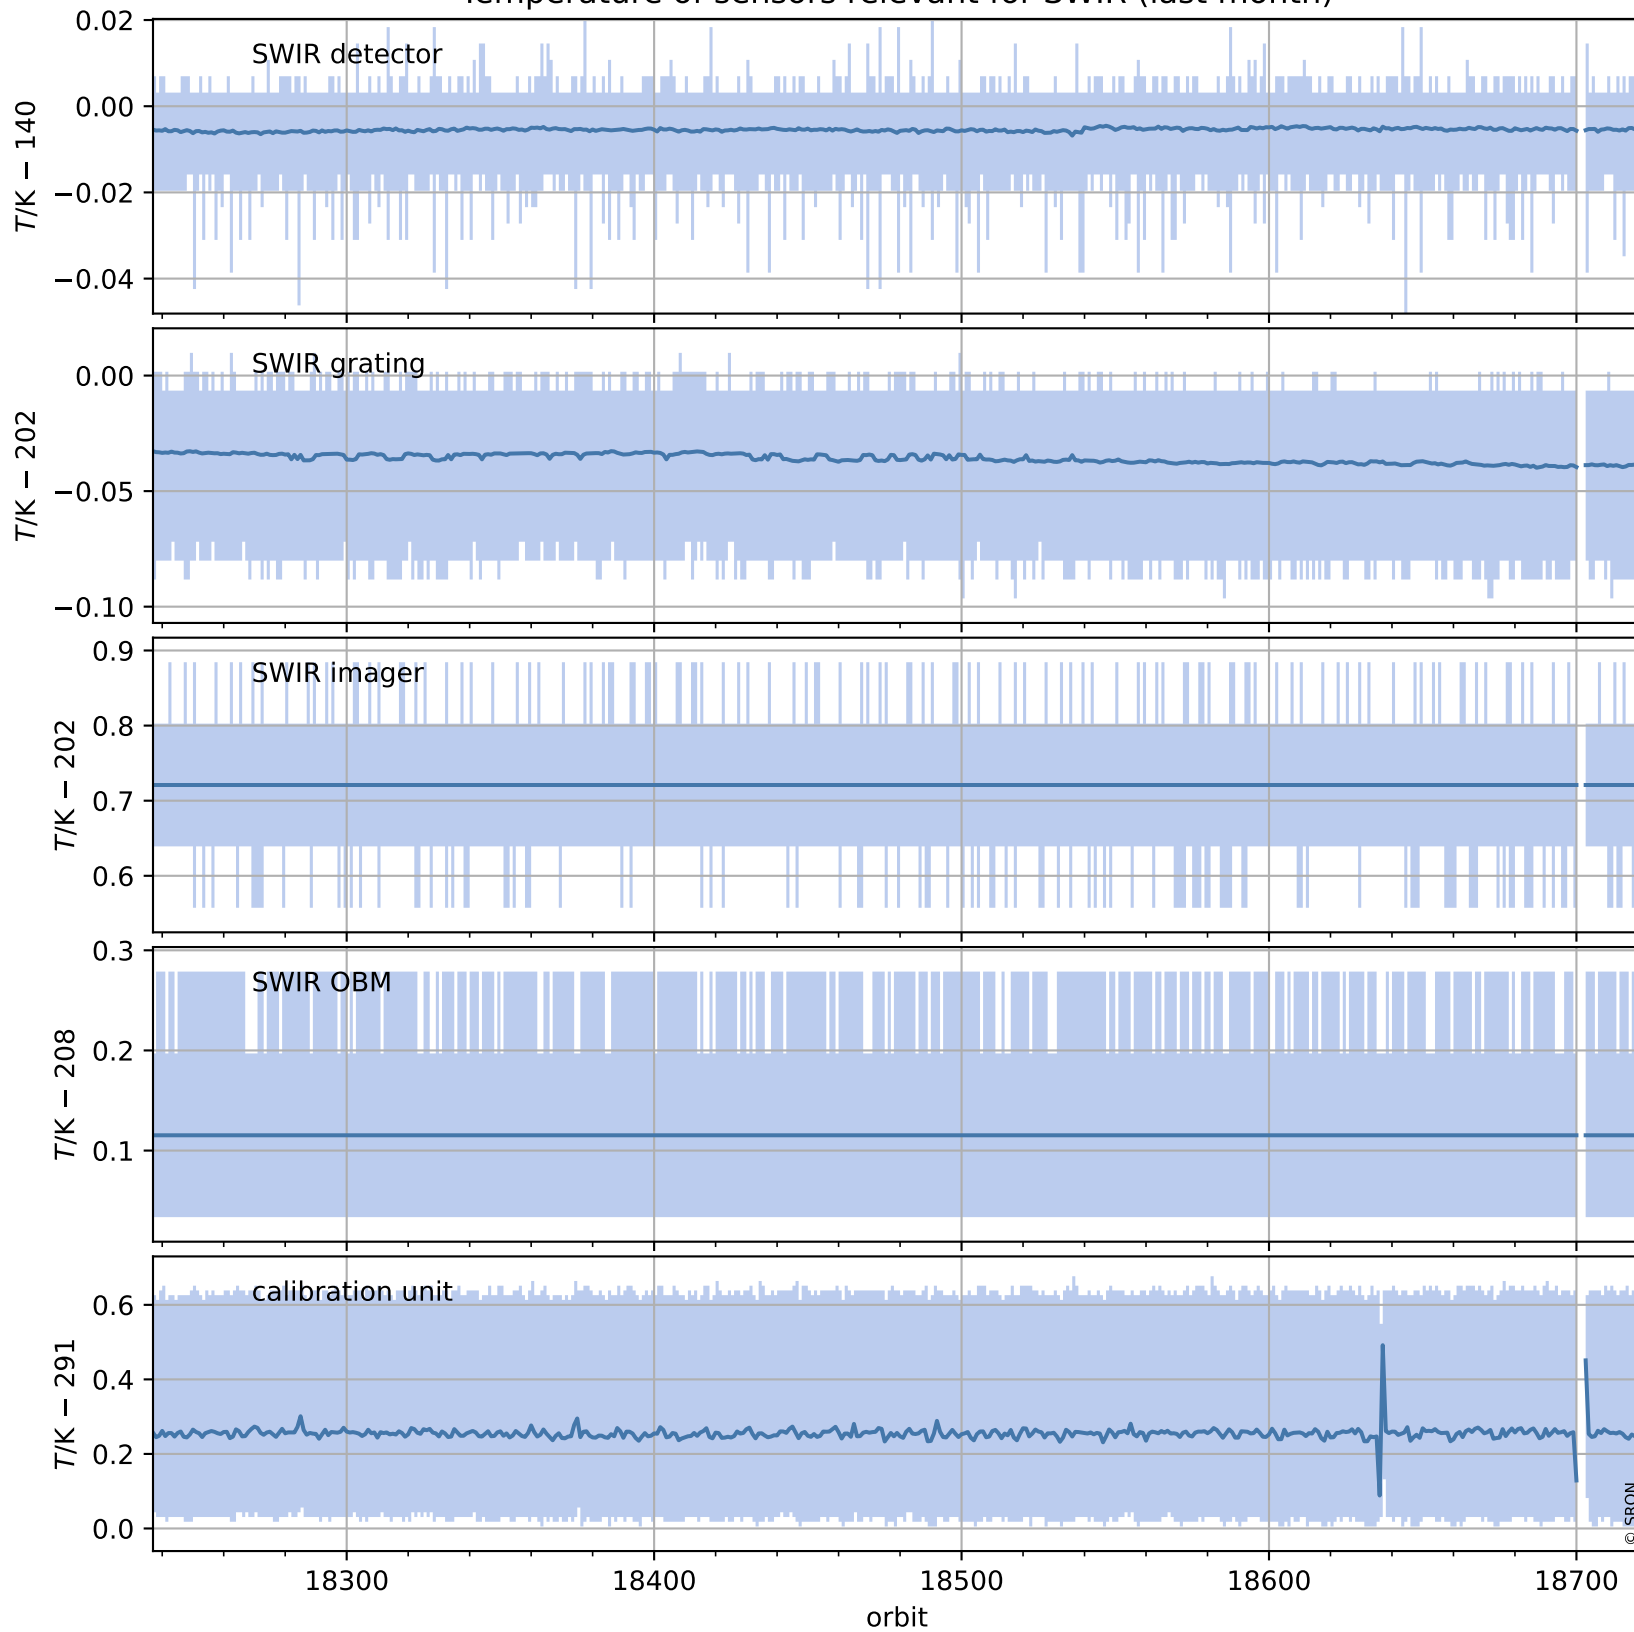

Tropomi SWIR housekeeping data

orbits : [18708, 18721]
coverage : 2021-05-24 / 2021-05-25
created : 2023-08-21T09:13:11

Temperature of sensors relevant for SWIR (one day)

Tropomi SWIR housekeeping data

orbits : [18237, 18721]
coverage : 2021-04-20 / 2021-05-25
created : 2023-08-21T09:13:11

Temperature of sensors relevant for SWIR (last month)

Tropomi SWIR housekeeping data

orbits : [18708, 18721]
coverage : 2021-05-24 / 2021-05-25
created : 2023-08-21T09:13:12

Current and duty cycle of 3 heaters relevant for SWIR (one day)

Tropomi SWIR housekeeping data

orbits : [18237, 18721]
coverage : 2021-04-20 / 2021-05-25
created : 2023-08-21T09:13:12

Current and duty cycle of 3 heaters relevant for SWIR (last month)

Tropomi SWIR housekeeping data

orbits : [18708, 18721]
coverage : 2021-05-24 / 2021-05-25
created : 2023-08-21T09:13:13

Temperature of sensors at the SWIR front-end electronics (one day)

Tropomi SWIR housekeeping data

orbits : [18237, 18721]
coverage : 2021-04-20 / 2021-05-25
created : 2023-08-21T09:13:13