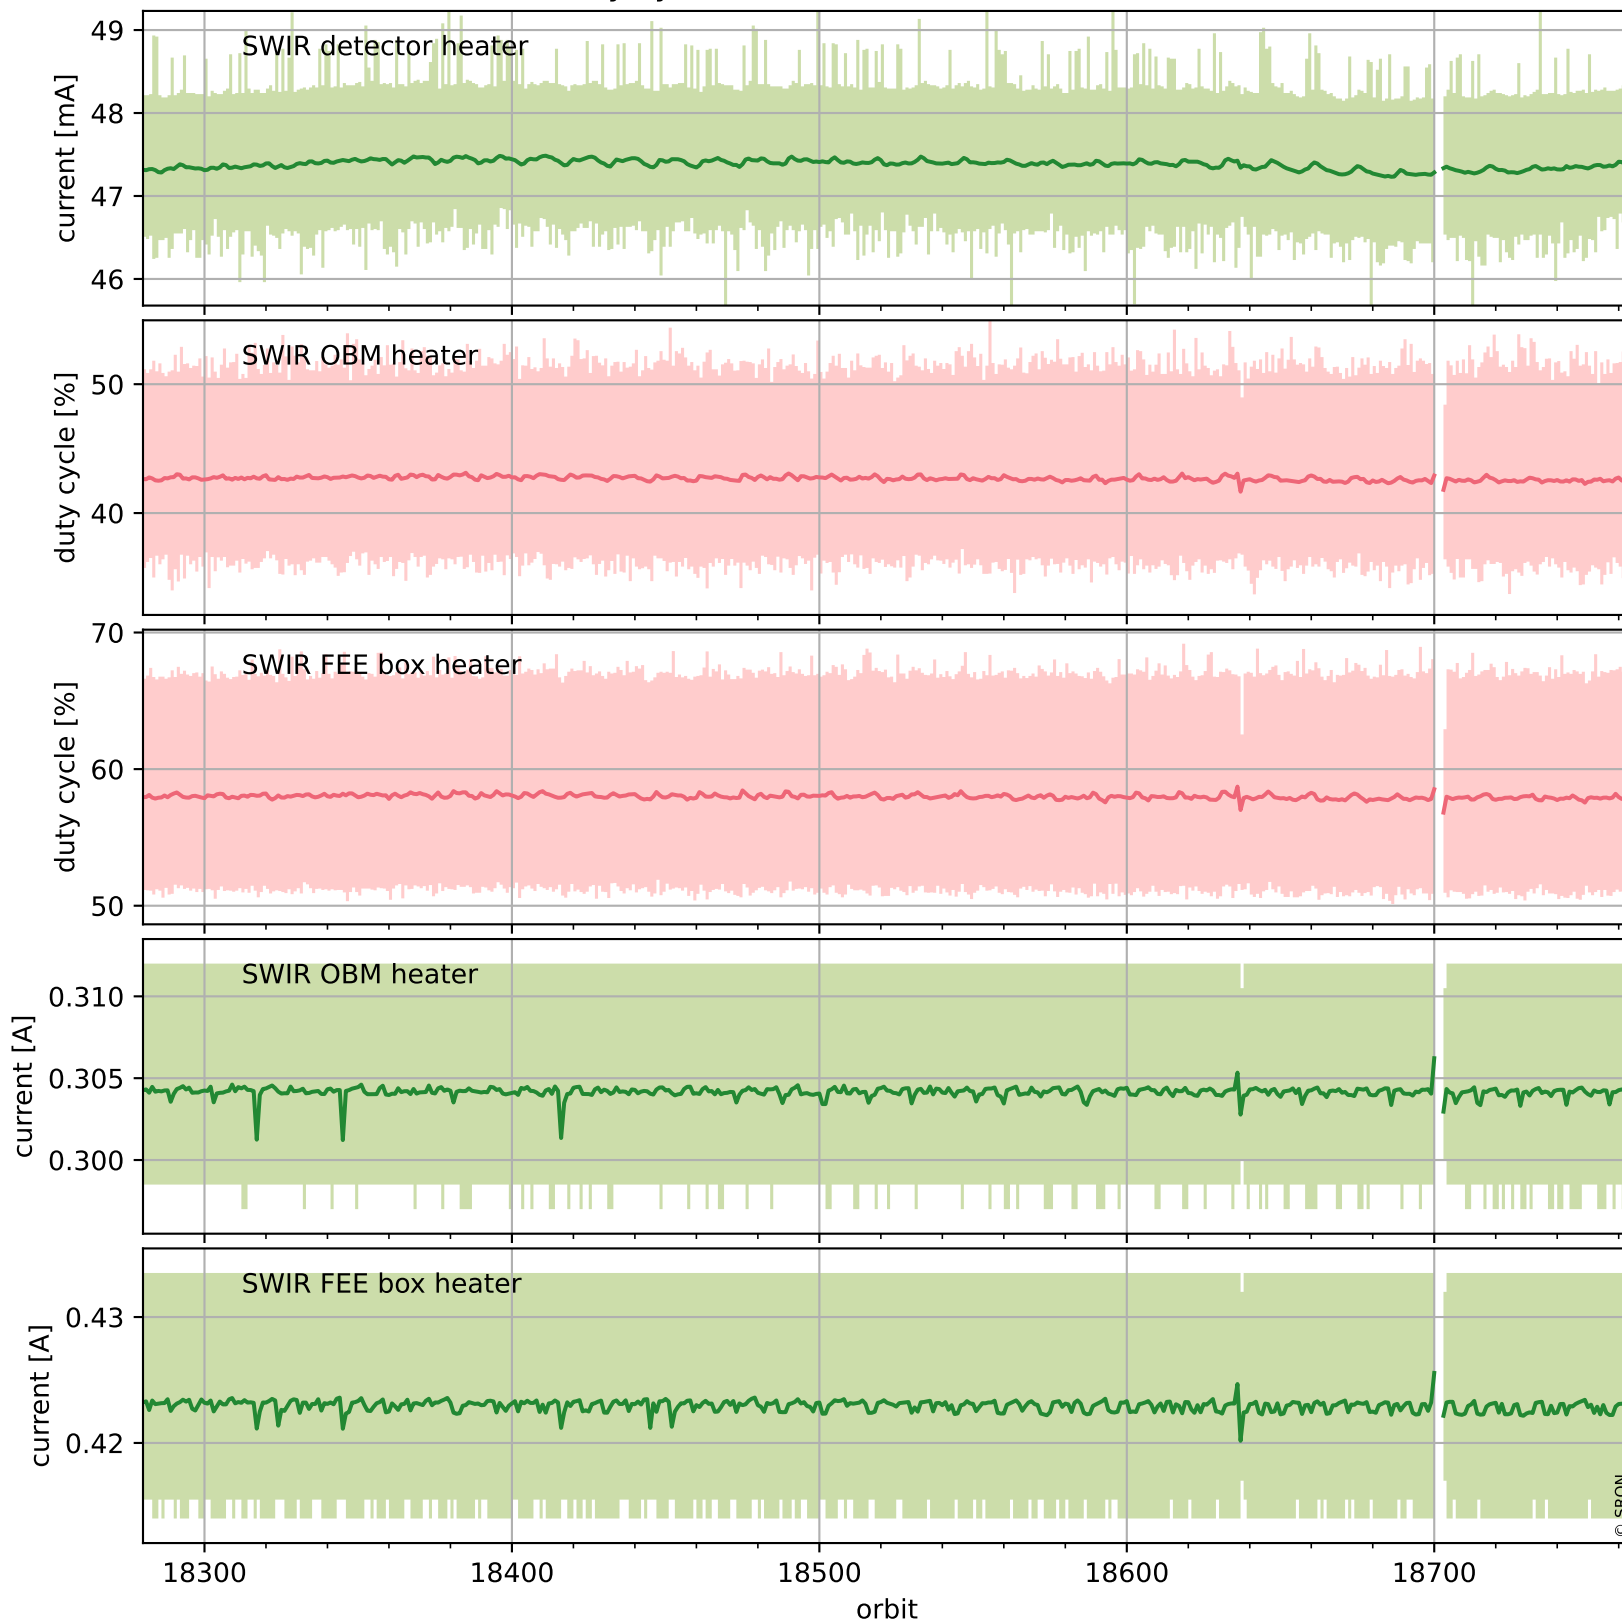

Tropomi SWIR housekeeping data

orbits : [18751, 18764]
coverage : 2021-05-27 / 2021-05-28
created : 2023-08-21T09:13:18

Temperature of sensors relevant for SWIR (one day)

Tropomi SWIR housekeeping data

orbits : [18280, 18764]
coverage : 2021-04-23 / 2021-05-28
created : 2023-08-21T09:13:18

Temperature of sensors relevant for SWIR (last month)

Tropomi SWIR housekeeping data

orbits : [18751, 18764]
coverage : 2021-05-27 / 2021-05-28
created : 2023-08-21T09:13:19

Current and duty cycle of 3 heaters relevant for SWIR (one day)

Tropomi SWIR housekeeping data

orbits : [18280, 18764]
coverage : 2021-04-23 / 2021-05-28
created : 2023-08-21T09:13:19

Current and duty cycle of 3 heaters relevant for SWIR (last month)

Tropomi SWIR housekeeping data

orbits : [18751, 18764]
coverage : 2021-05-27 / 2021-05-28
created : 2023-08-21T09:13:20

Temperature of sensors at the SWIR front-end electronics (one day)

Tropomi SWIR housekeeping data

orbits : [18280, 18764]
coverage : 2021-04-23 / 2021-05-28
created : 2023-08-21T09:13:20