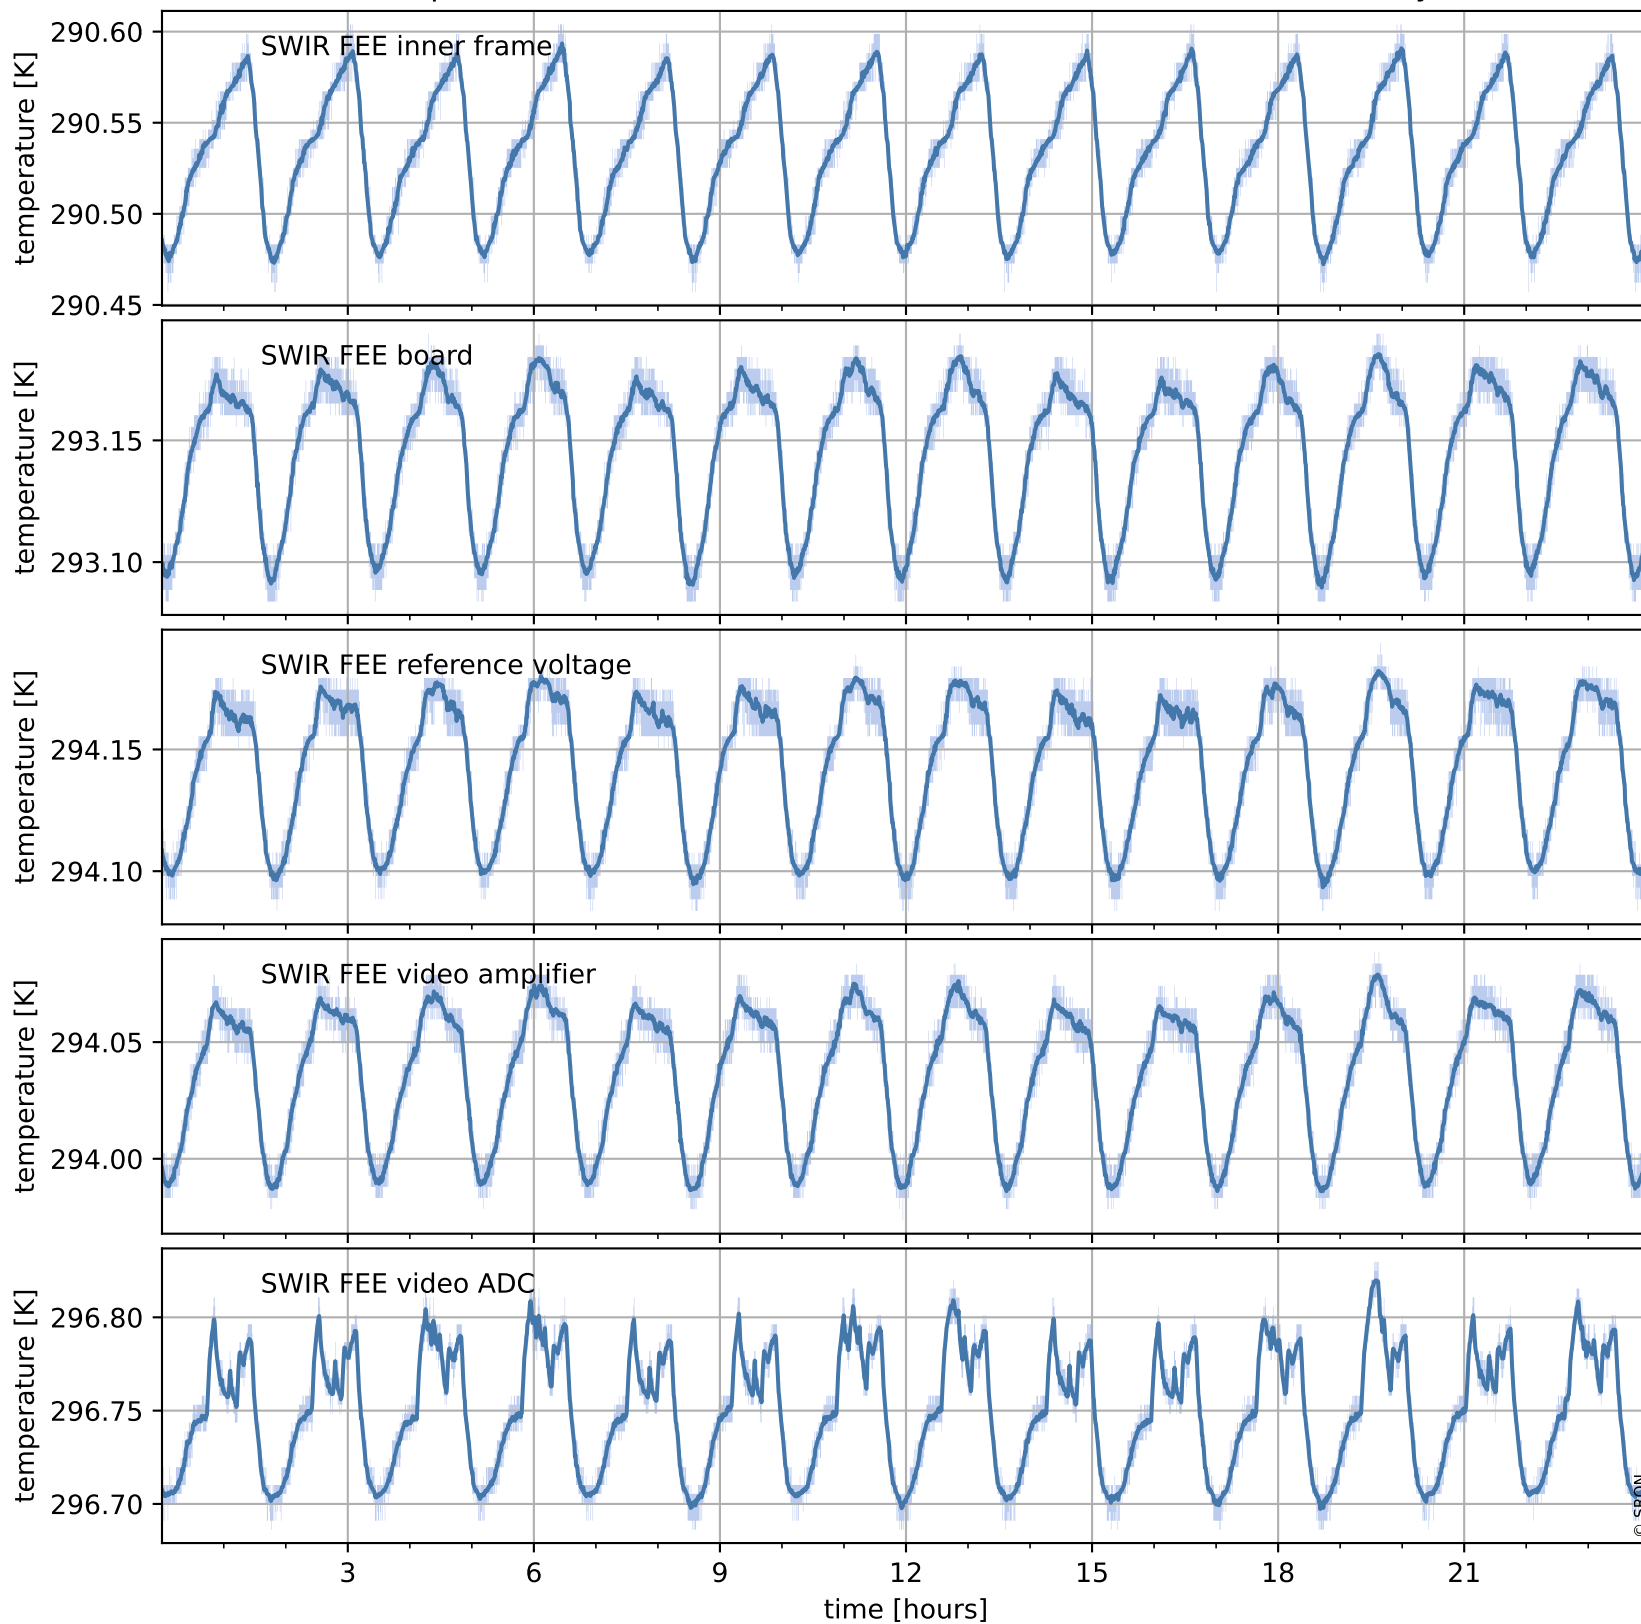

Tropomi SWIR housekeeping data

orbits : [18751, 18764]
coverage : 2021-05-27 / 2021-05-28
created : 2023-08-21T09:13:18

Temperature of sensors relevant for SWIR (one day)

Tropomi SWIR housekeeping data

orbits : [18280, 18764]
coverage : 2021-04-23 / 2021-05-28
created : 2023-08-21T09:13:18

Temperature of sensors relevant for SWIR (last month)

Tropomi SWIR housekeeping data

orbits : [18751, 18764]
coverage : 2021-05-27 / 2021-05-28
created : 2023-08-21T09:13:19

Current and duty cycle of 3 heaters relevant for SWIR (one day)

Tropomi SWIR housekeeping data

orbits : [18280, 18764]
coverage : 2021-04-23 / 2021-05-28
created : 2023-08-21T09:13:19

Current and duty cycle of 3 heaters relevant for SWIR (last month)

Tropomi SWIR housekeeping data

orbits : [18751, 18764]
coverage : 2021-05-27 / 2021-05-28
created : 2023-08-21T09:13:20

Temperature of sensors at the SWIR front-end electronics (one day)

Tropomi SWIR housekeeping data

orbits : [18280, 18764]
coverage : 2021-04-23 / 2021-05-28
created : 2023-08-21T09:13:20