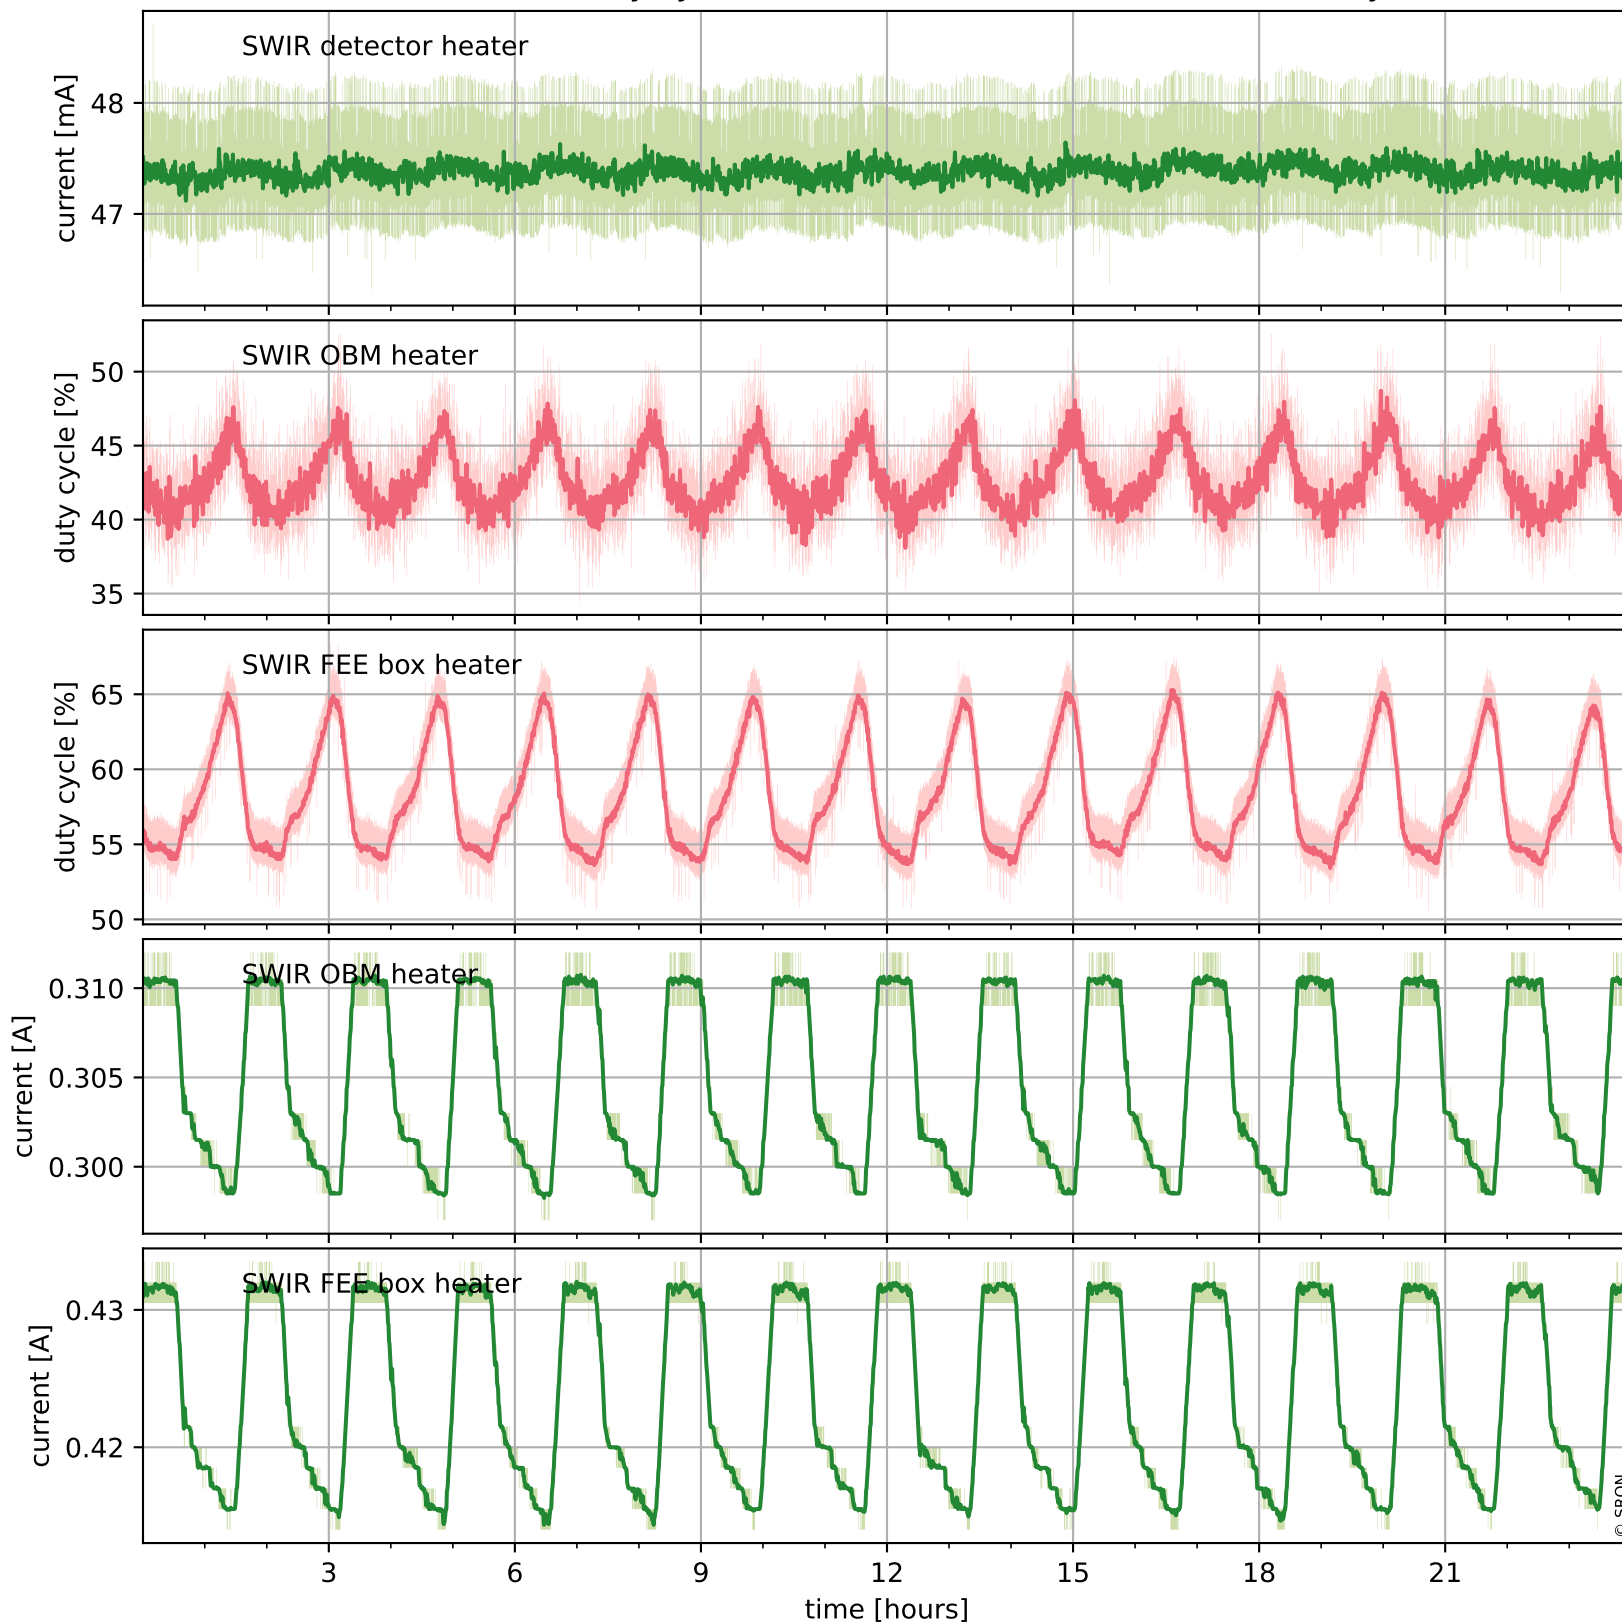

Tropomi SWIR housekeeping data

orbits : [18751, 18764]
coverage : 2021-05-27 / 2021-05-28
created : 2023-08-21T09:13:18

Temperature of sensors relevant for SWIR (one day)

Tropomi SWIR housekeeping data

orbits : [18280, 18764]
coverage : 2021-04-23 / 2021-05-28
created : 2023-08-21T09:13:18

Temperature of sensors relevant for SWIR (last month)

Tropomi SWIR housekeeping data

orbits : [18751, 18764]
coverage : 2021-05-27 / 2021-05-28
created : 2023-08-21T09:13:19

Current and duty cycle of 3 heaters relevant for SWIR (one day)

Tropomi SWIR housekeeping data

orbits : [18280, 18764]
coverage : 2021-04-23 / 2021-05-28
created : 2023-08-21T09:13:19

Current and duty cycle of 3 heaters relevant for SWIR (last month)

Tropomi SWIR housekeeping data

orbits : [18751, 18764]
coverage : 2021-05-27 / 2021-05-28
created : 2023-08-21T09:13:20

Temperature of sensors at the SWIR front-end electronics (one day)

Tropomi SWIR housekeeping data

orbits : [18280, 18764]
coverage : 2021-04-23 / 2021-05-28
created : 2023-08-21T09:13:20