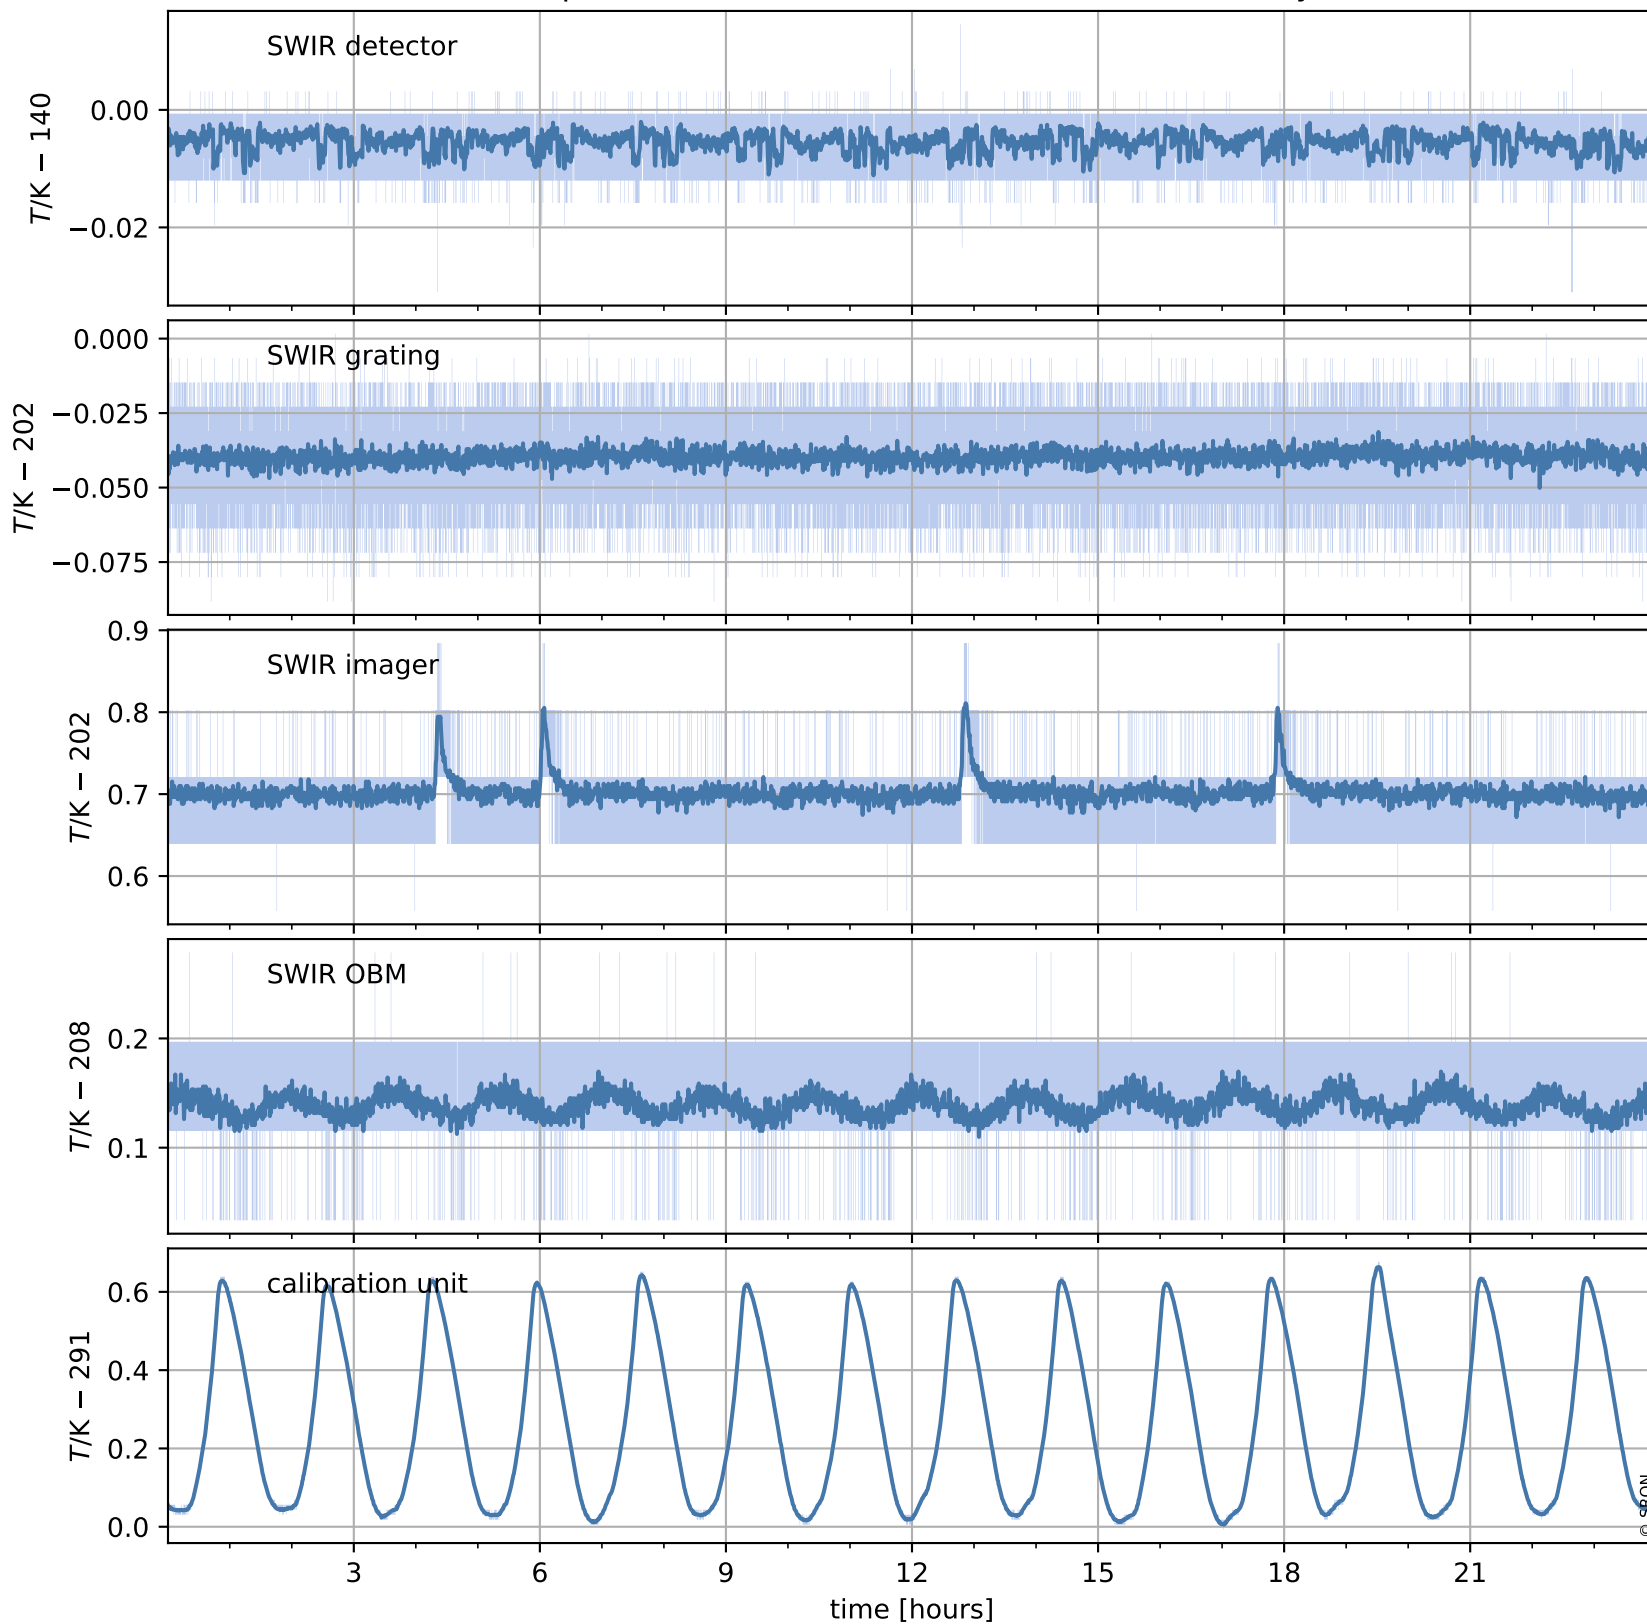

Tropomi SWIR housekeeping data

orbits : [18751, 18764]
coverage : 2021-05-27 / 2021-05-28
created : 2023-08-21T09:13:18

Temperature of sensors relevant for SWIR (one day)

Tropomi SWIR housekeeping data

orbits : [18280, 18764]
coverage : 2021-04-23 / 2021-05-28
created : 2023-08-21T09:13:18

Temperature of sensors relevant for SWIR (last month)

Tropomi SWIR housekeeping data

orbits : [18751, 18764]
coverage : 2021-05-27 / 2021-05-28
created : 2023-08-21T09:13:19

Current and duty cycle of 3 heaters relevant for SWIR (one day)

Tropomi SWIR housekeeping data

orbits : [18280, 18764]
coverage : 2021-04-23 / 2021-05-28
created : 2023-08-21T09:13:19

Current and duty cycle of 3 heaters relevant for SWIR (last month)

Tropomi SWIR housekeeping data

orbits : [18751, 18764]
coverage : 2021-05-27 / 2021-05-28
created : 2023-08-21T09:13:20

Temperature of sensors at the SWIR front-end electronics (one day)

Tropomi SWIR housekeeping data

orbits : [18280, 18764]
coverage : 2021-04-23 / 2021-05-28
created : 2023-08-21T09:13:20