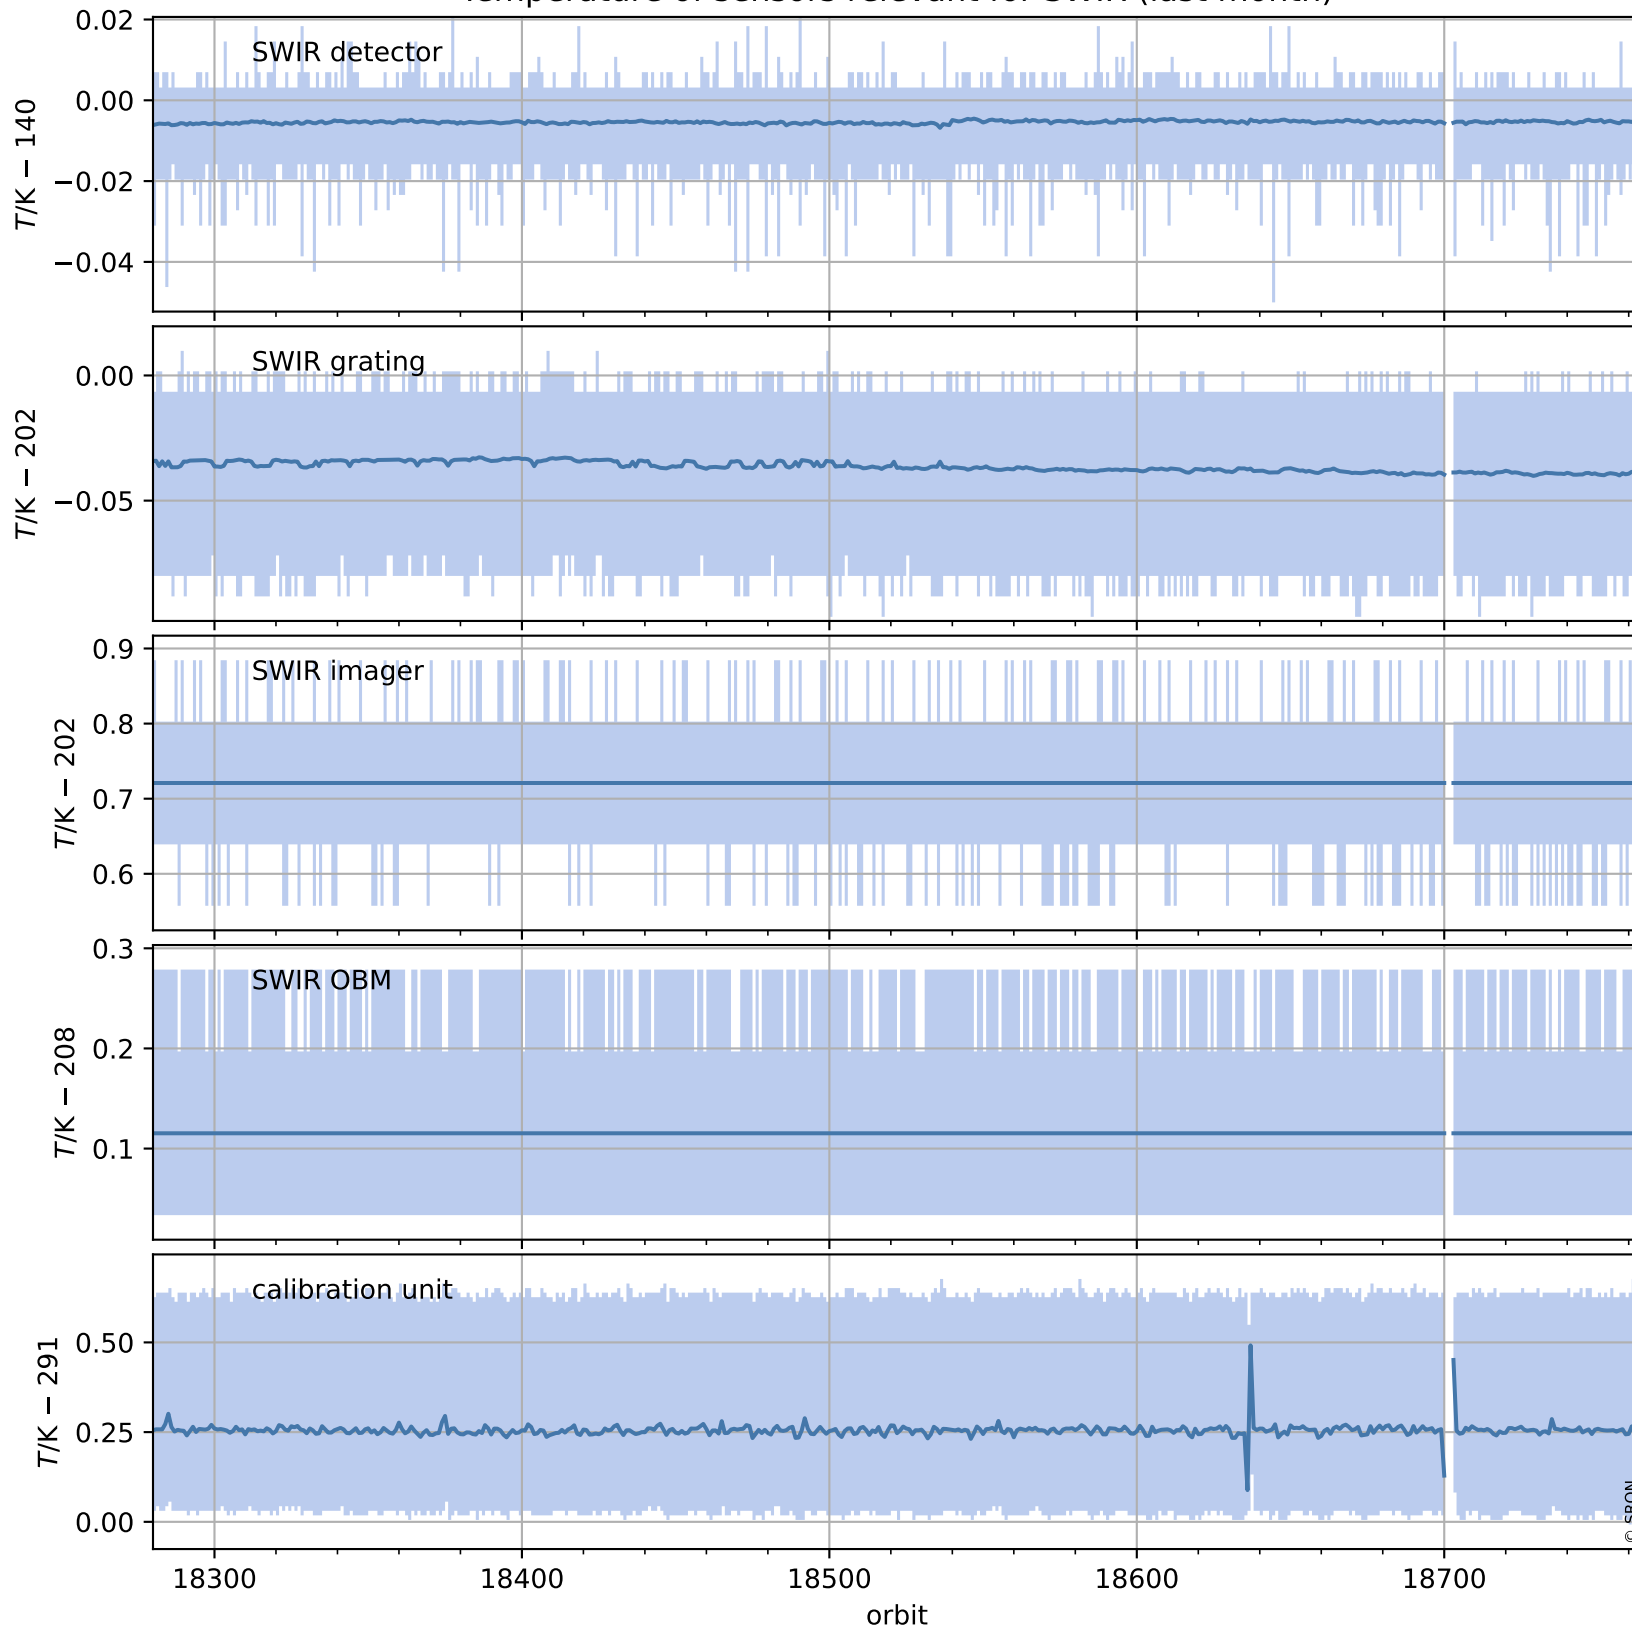

Tropomi SWIR housekeeping data

orbits : [18751, 18764]
coverage : 2021-05-27 / 2021-05-28
created : 2023-08-21T09:13:18

Temperature of sensors relevant for SWIR (one day)

Tropomi SWIR housekeeping data

orbits : [18280, 18764]
coverage : 2021-04-23 / 2021-05-28
created : 2023-08-21T09:13:18

Temperature of sensors relevant for SWIR (last month)

Tropomi SWIR housekeeping data

orbits : [18751, 18764]
coverage : 2021-05-27 / 2021-05-28
created : 2023-08-21T09:13:19

Current and duty cycle of 3 heaters relevant for SWIR (one day)

Tropomi SWIR housekeeping data

orbits : [18280, 18764]
coverage : 2021-04-23 / 2021-05-28
created : 2023-08-21T09:13:19

Current and duty cycle of 3 heaters relevant for SWIR (last month)

Tropomi SWIR housekeeping data

orbits : [18751, 18764]
coverage : 2021-05-27 / 2021-05-28
created : 2023-08-21T09:13:20

Temperature of sensors at the SWIR front-end electronics (one day)

Tropomi SWIR housekeeping data

orbits : [18280, 18764]
coverage : 2021-04-23 / 2021-05-28
created : 2023-08-21T09:13:20