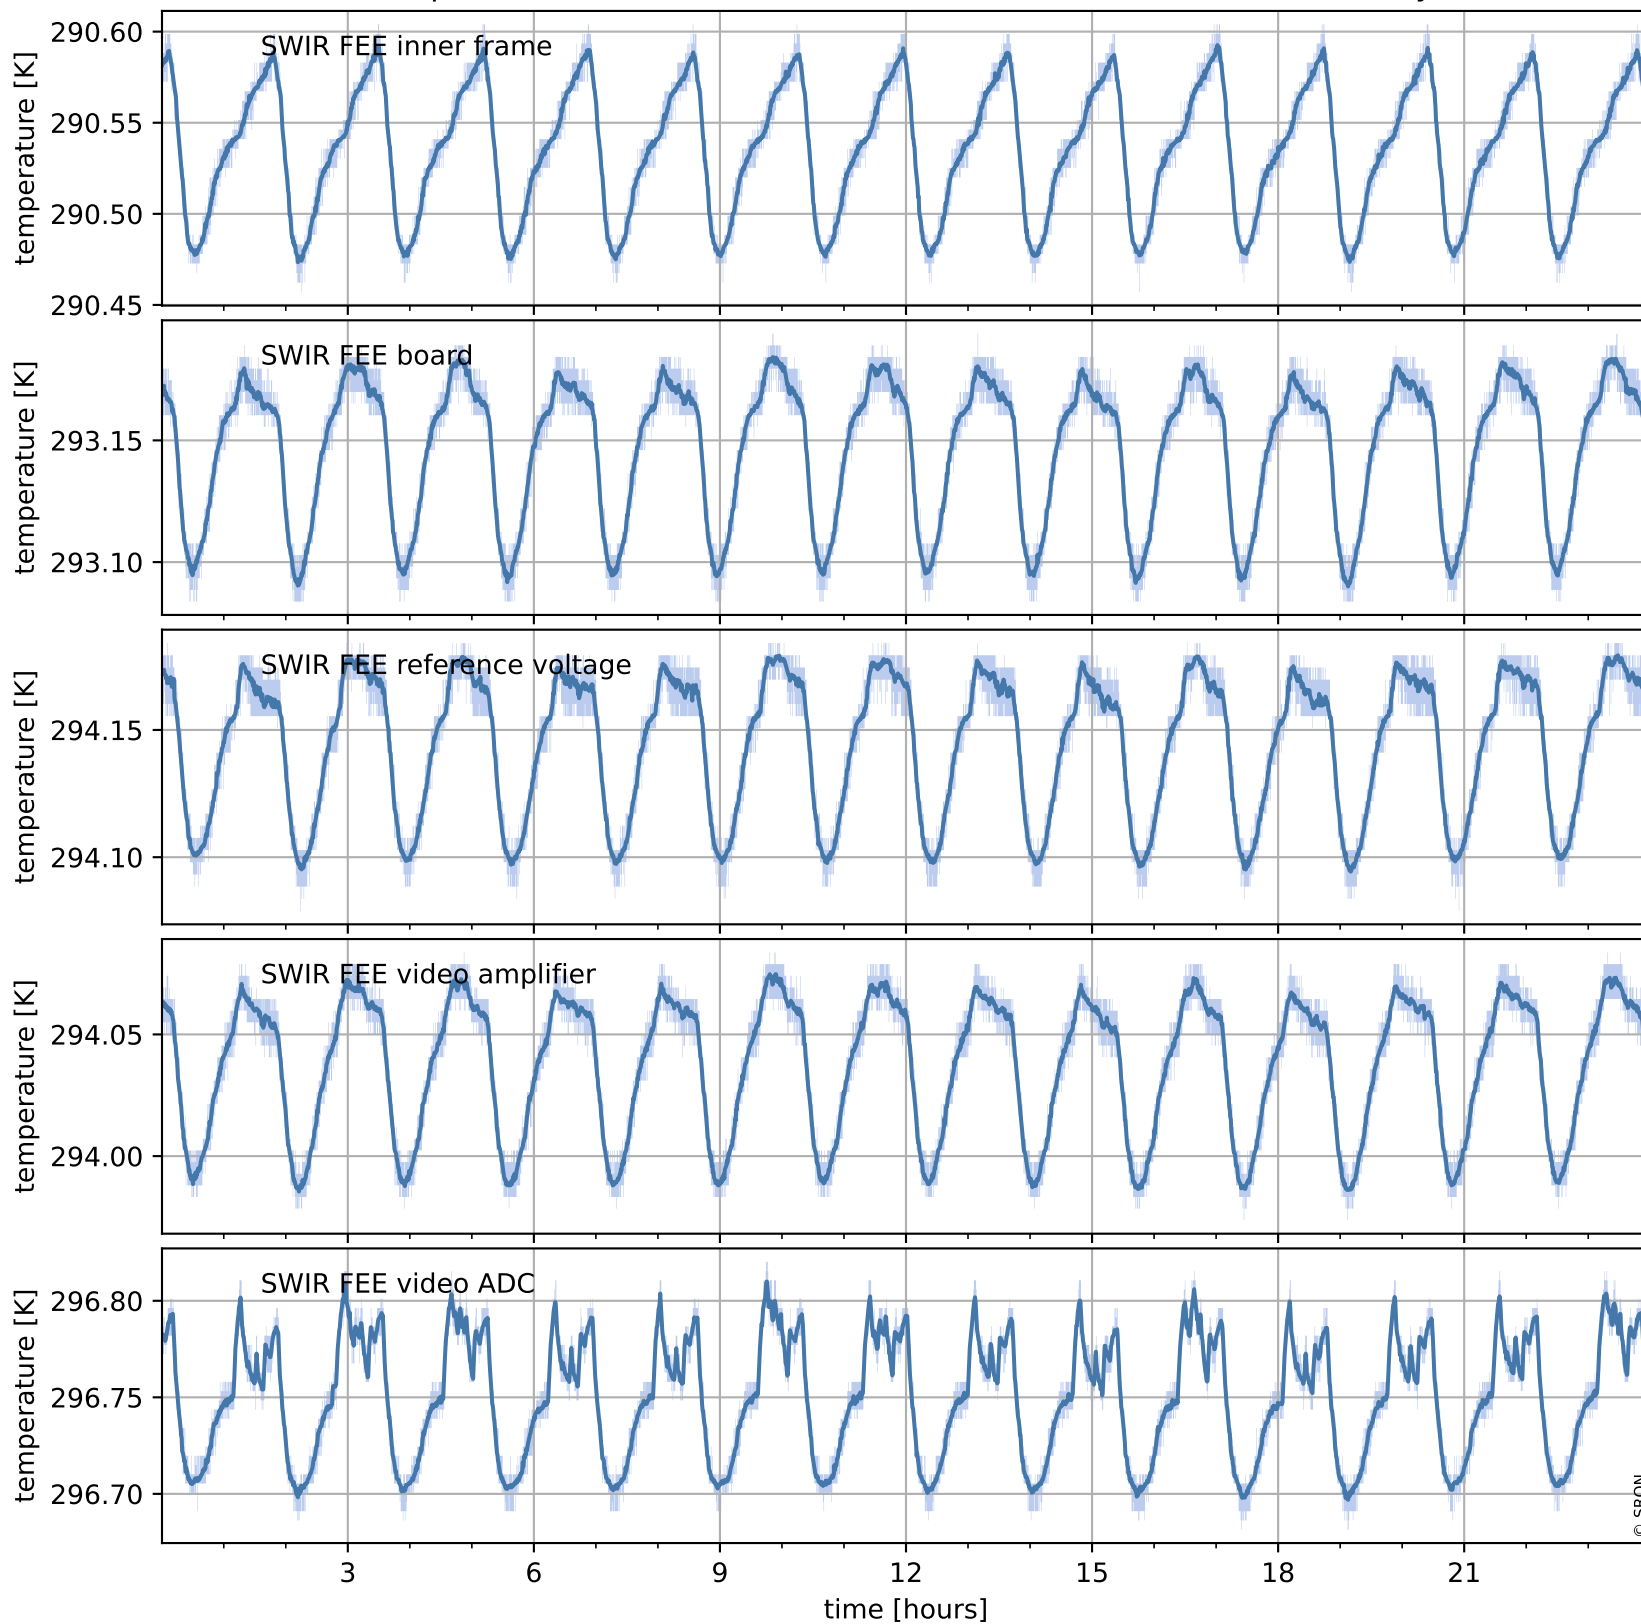

Tropomi SWIR housekeeping data

orbits : [18808, 18821]
coverage : 2021-05-31 / 2021-06-01
created : 2023-08-21T09:13:29

Temperature of sensors at the SWIR front-end electronics (one day)