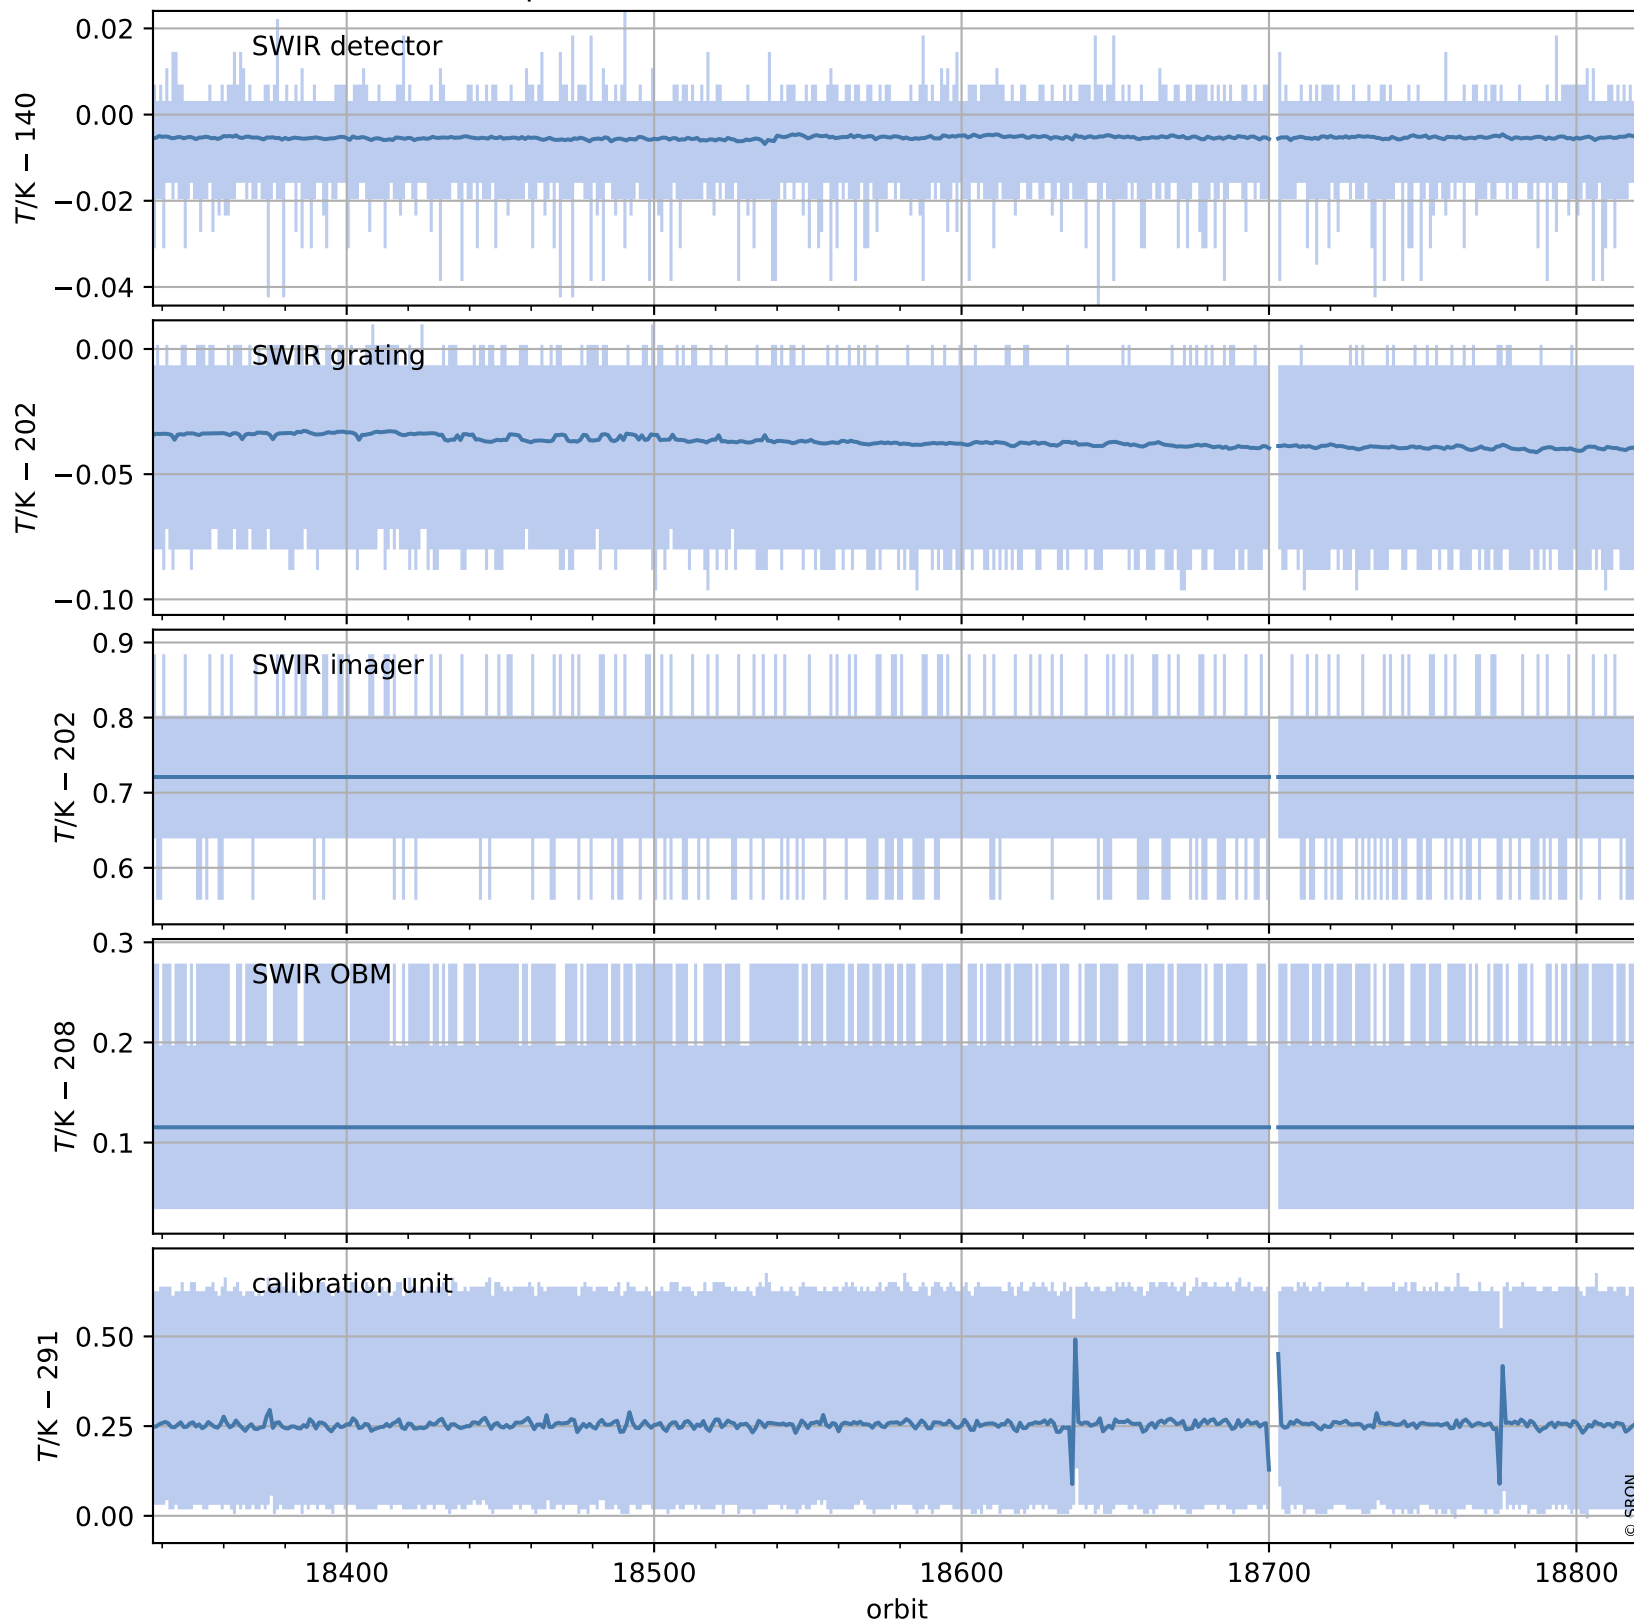

# Tropomi SWIR housekeeping data

orbits : [18808, 18821]  
coverage : 2021-05-31 / 2021-06-01  
created : 2023-08-21T09:13:27

## Temperature of sensors relevant for SWIR (one day)

# Tropomi SWIR housekeeping data

orbits : [18337, 18821]  
coverage : 2021-04-27 / 2021-06-01  
created : 2023-08-21T09:13:28

## Temperature of sensors relevant for SWIR (last month)