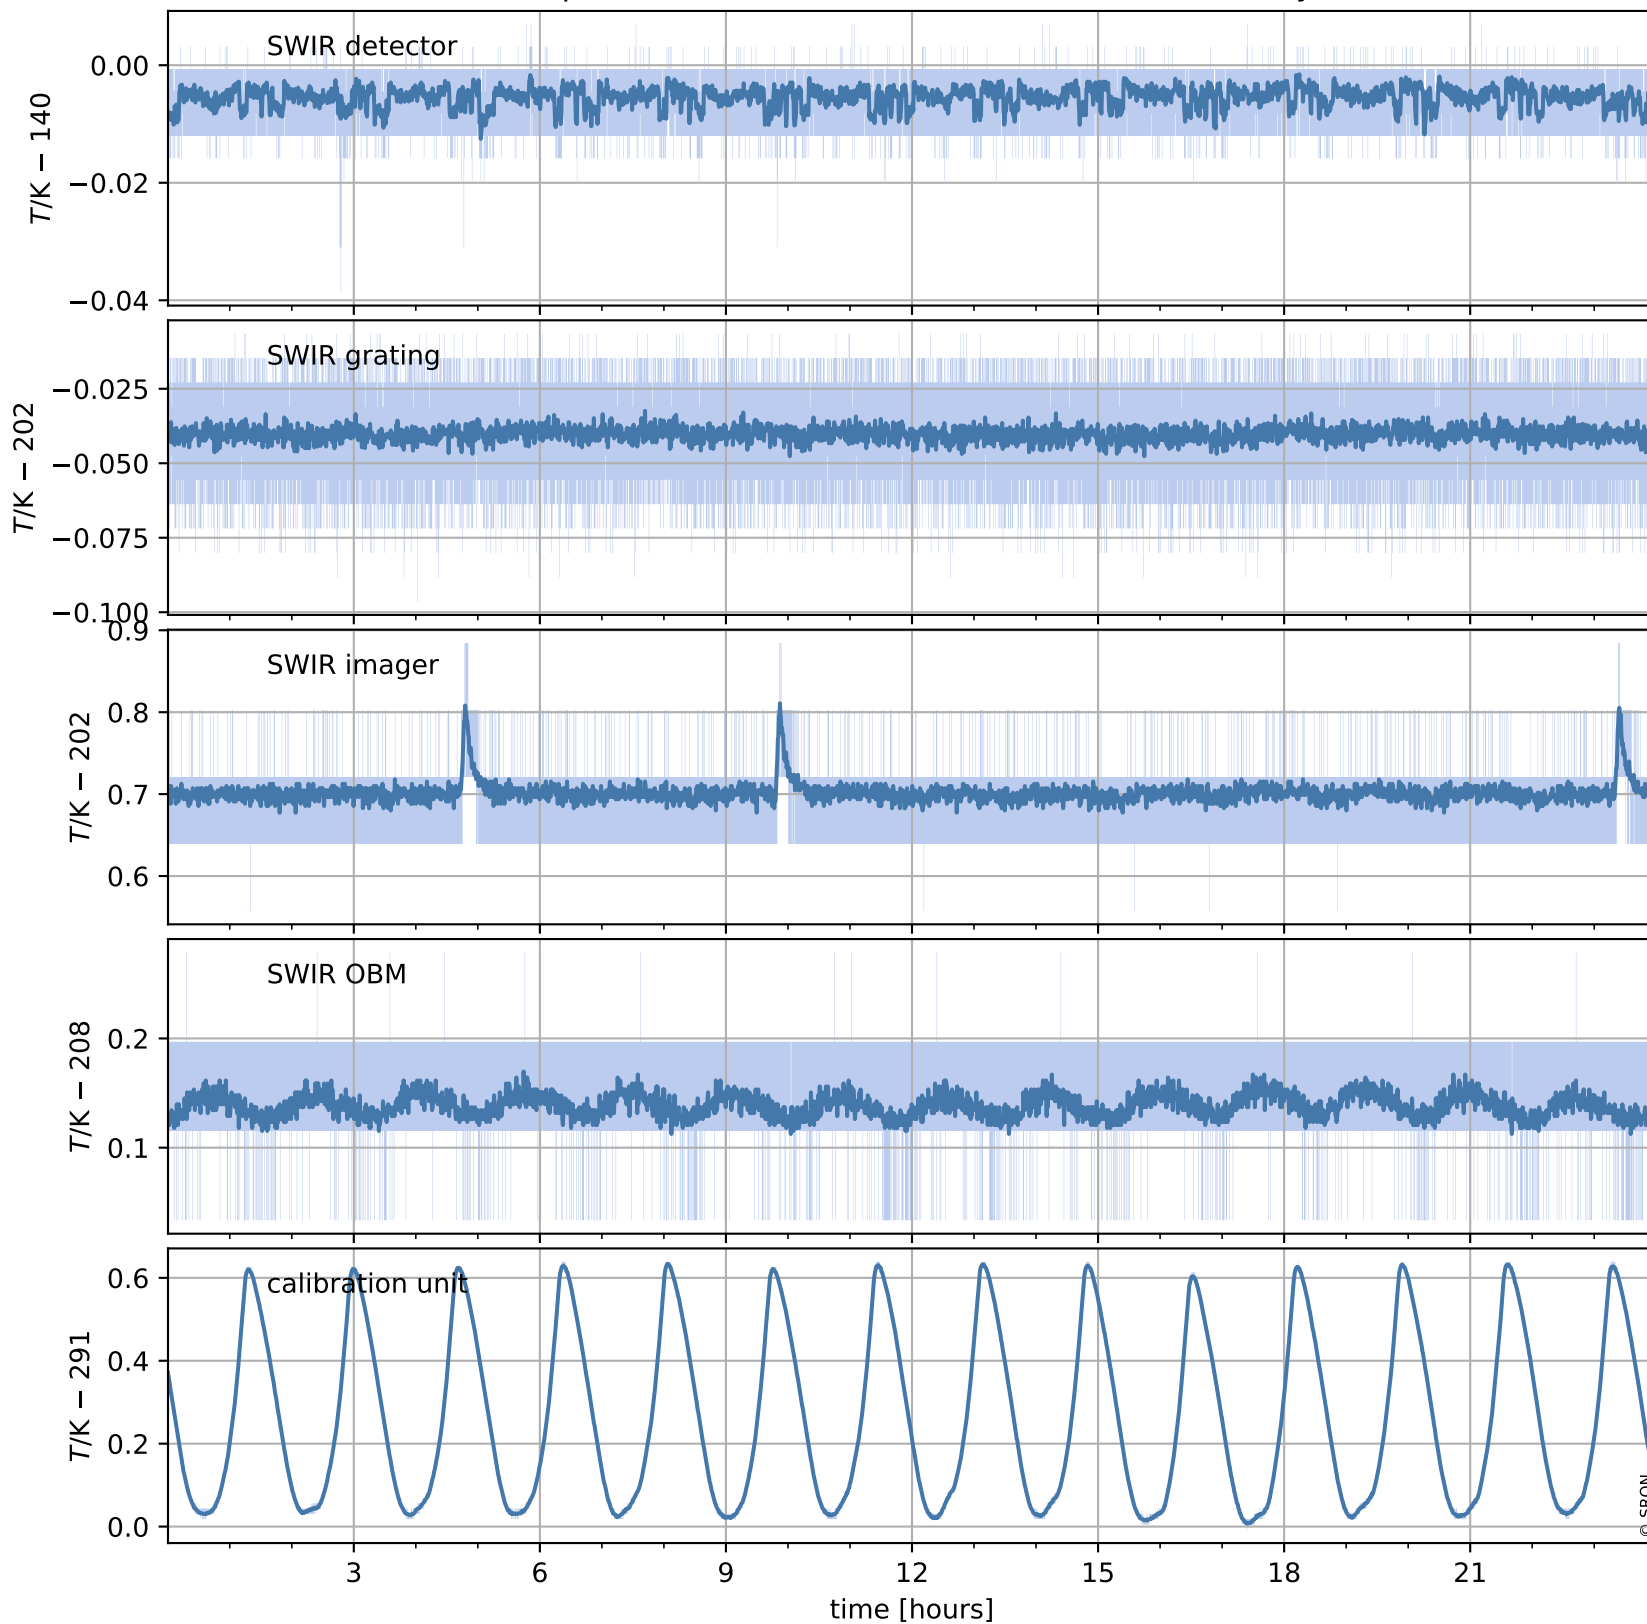

# Tropomi SWIR housekeeping data

orbits : [18808, 18821]  
coverage : 2021-05-31 / 2021-06-01  
created : 2023-08-21T09:13:27

## Temperature of sensors relevant for SWIR (one day)

## Temperature of sensors relevant for SWIR (last month)