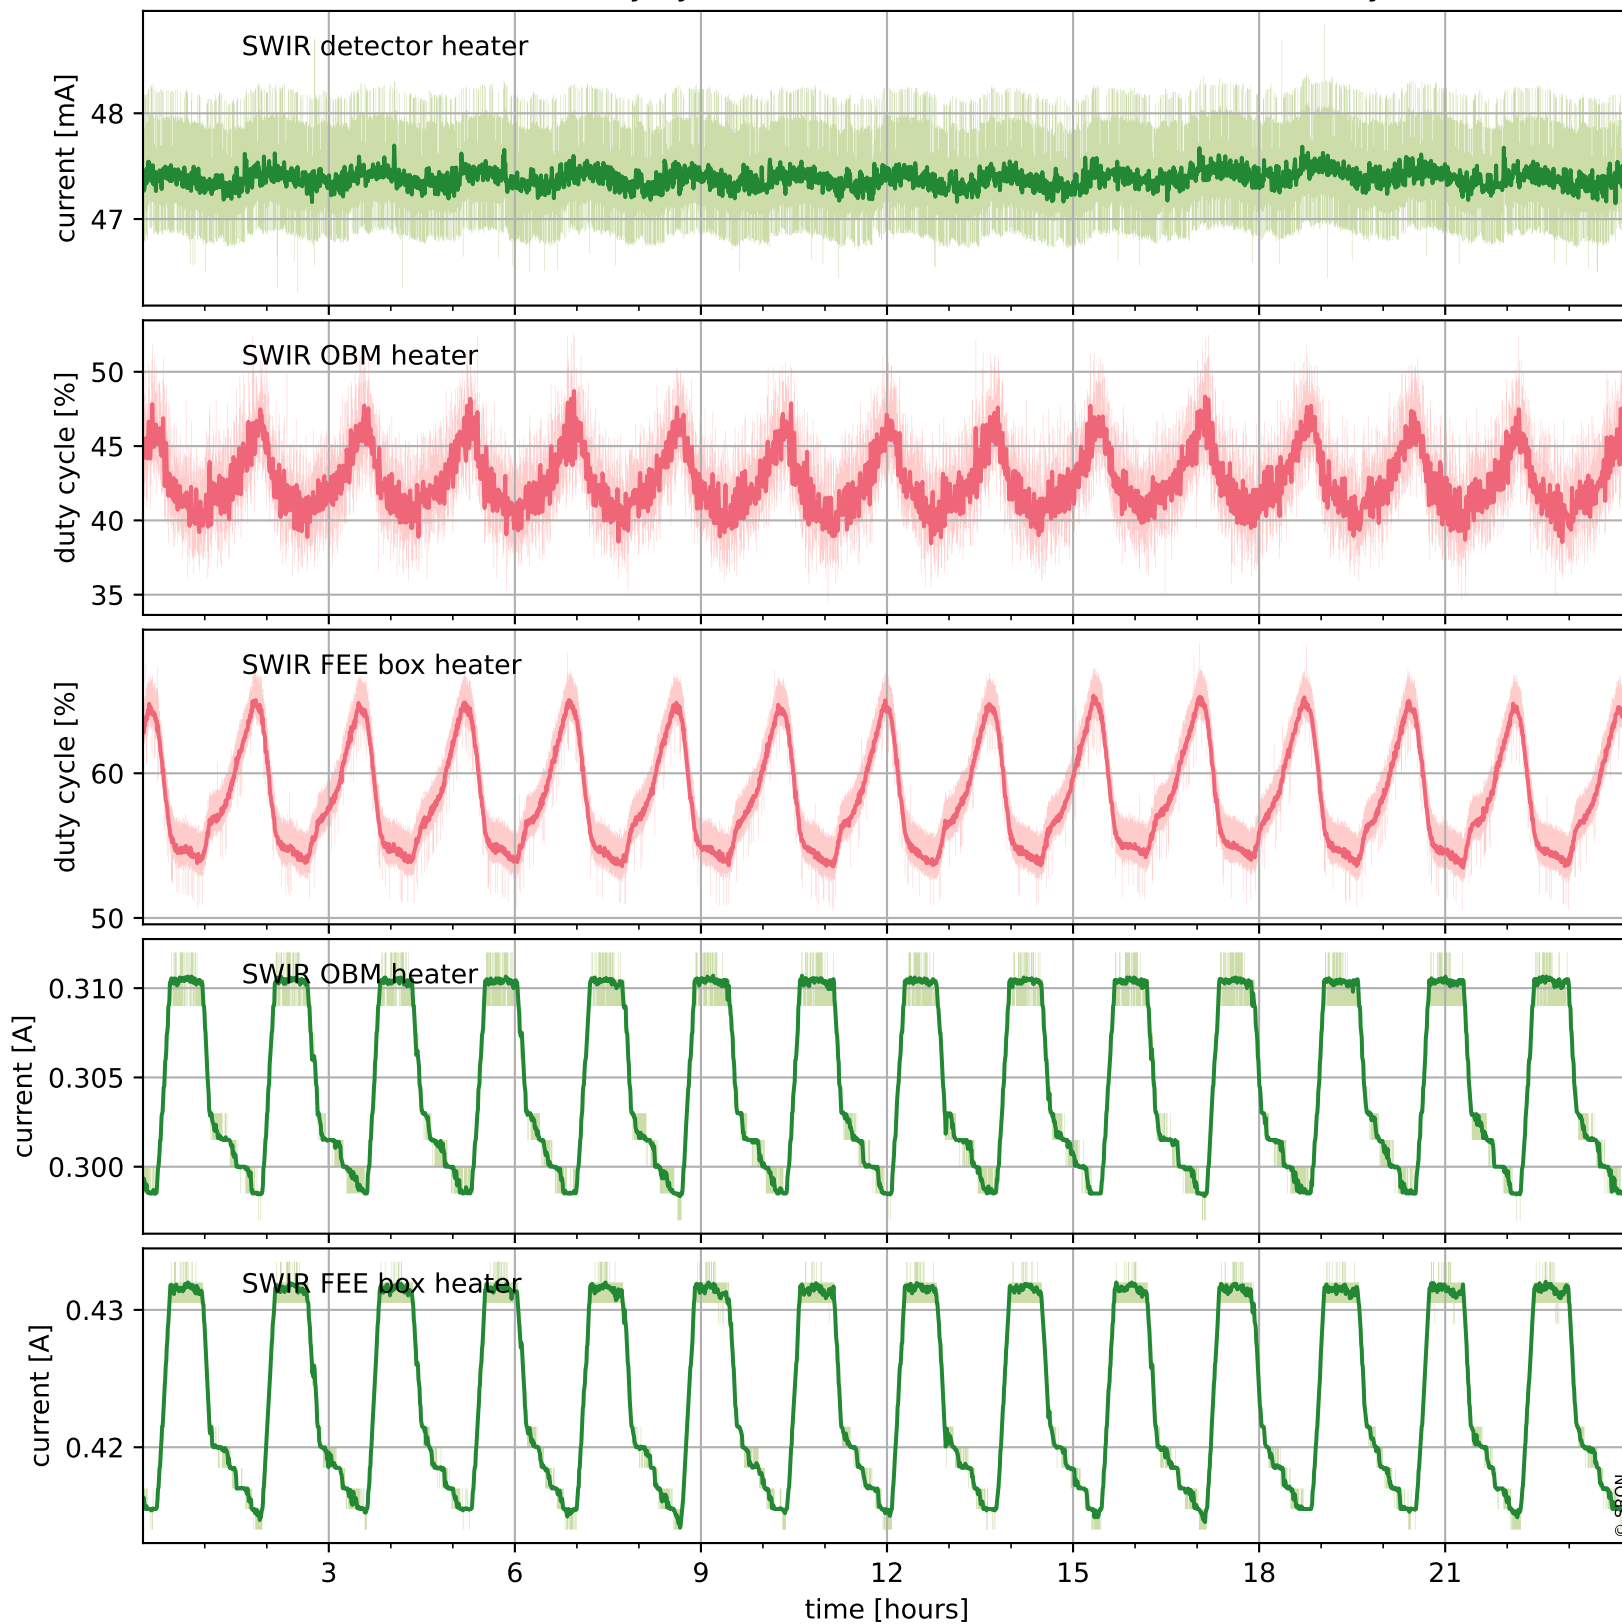

Tropomi SWIR housekeeping data

orbits : [18808, 18821]
coverage : 2021-05-31 / 2021-06-01
created : 2023-08-21T09:13:28

Current and duty cycle of 3 heaters relevant for SWIR (one day)