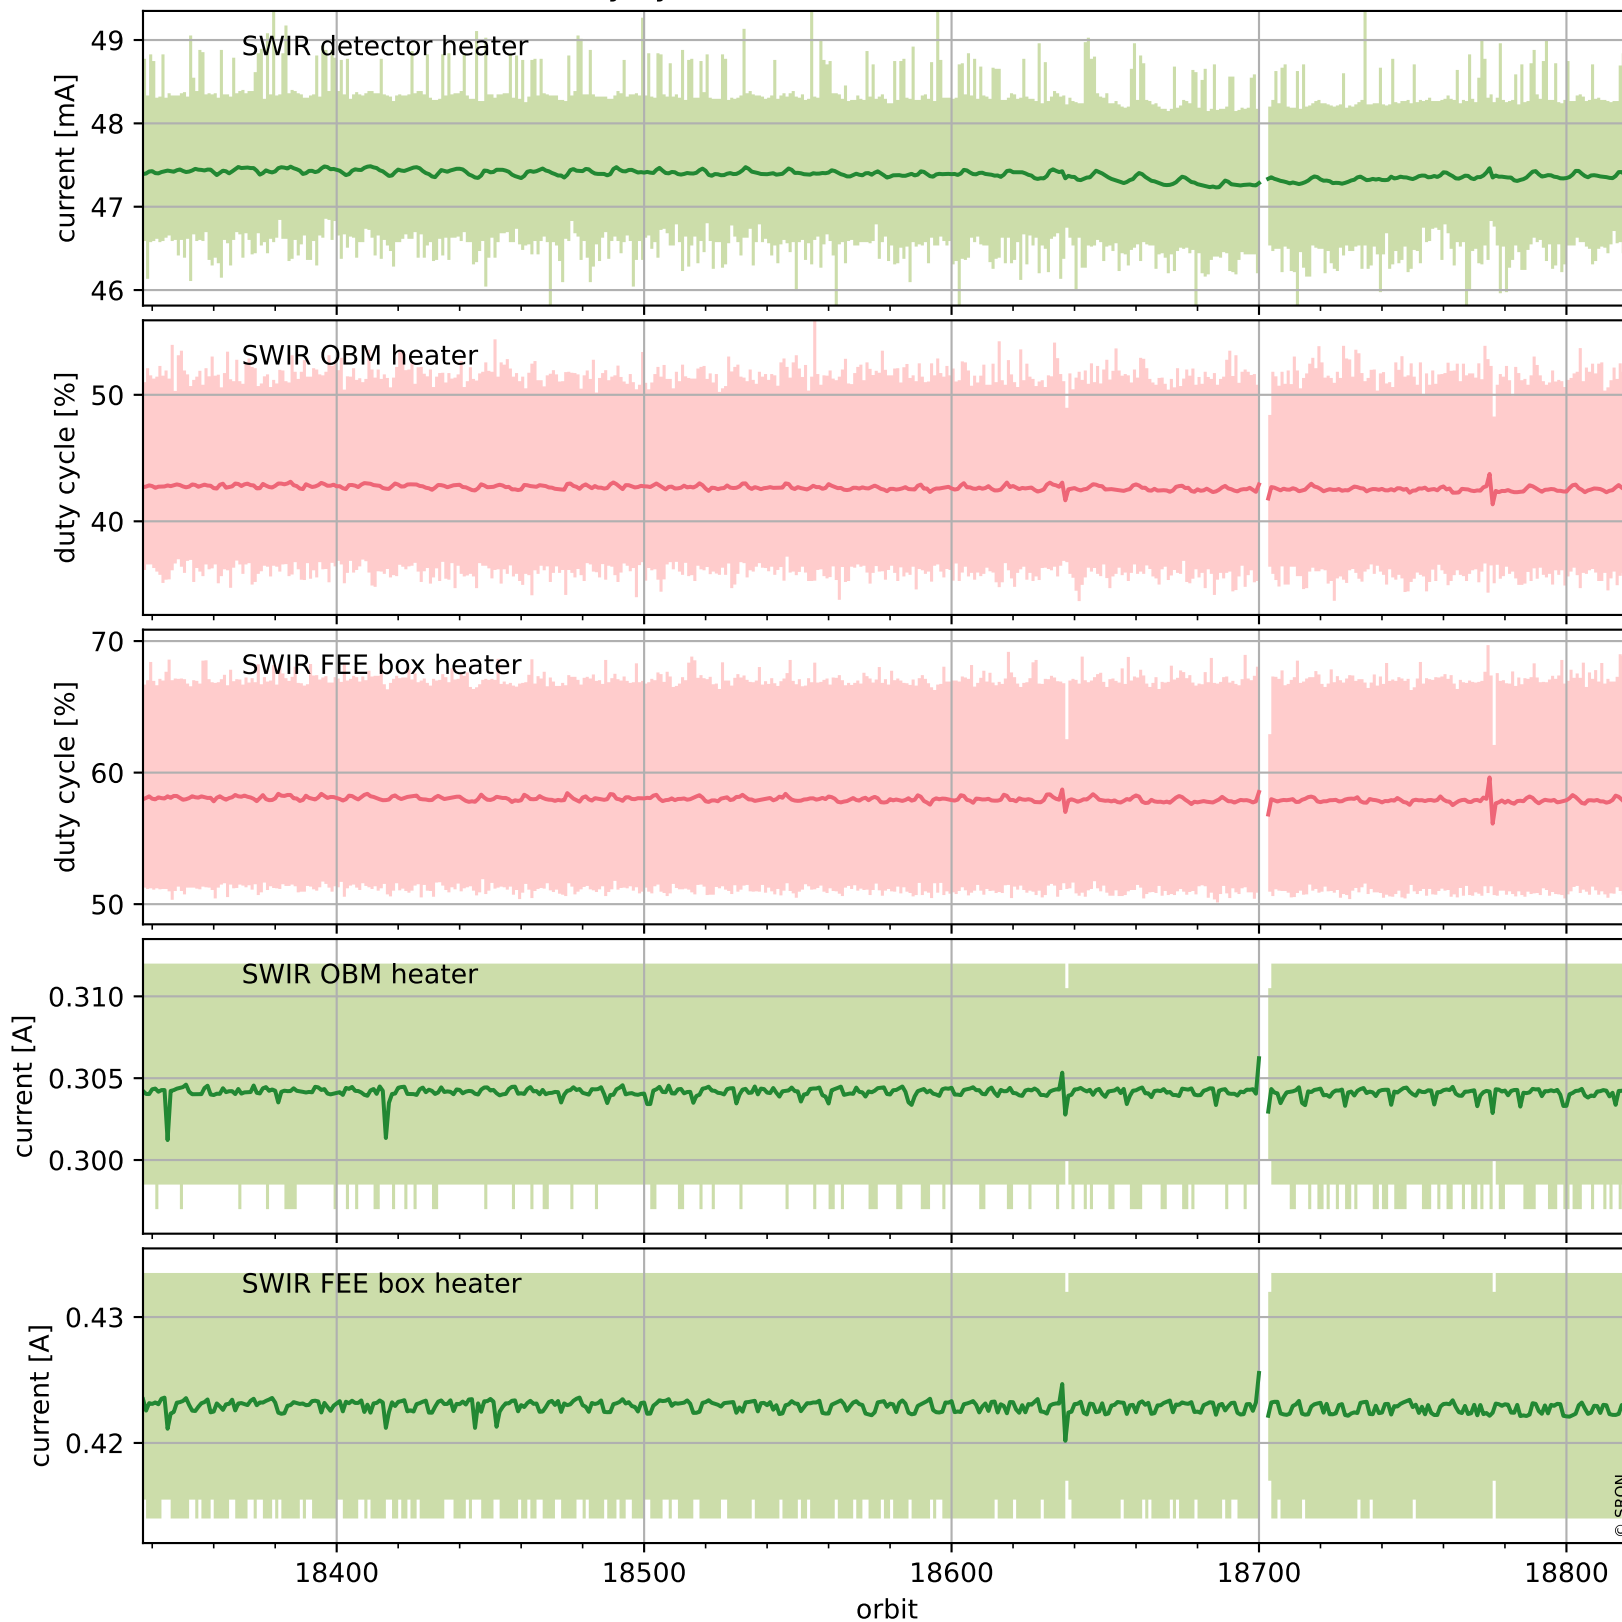

Tropomi SWIR housekeeping data

orbits : [18337, 18821]
coverage : 2021-04-27 / 2021-06-01
created : 2023-08-21T09:13:29

Current and duty cycle of 3 heaters relevant for SWIR (last month)