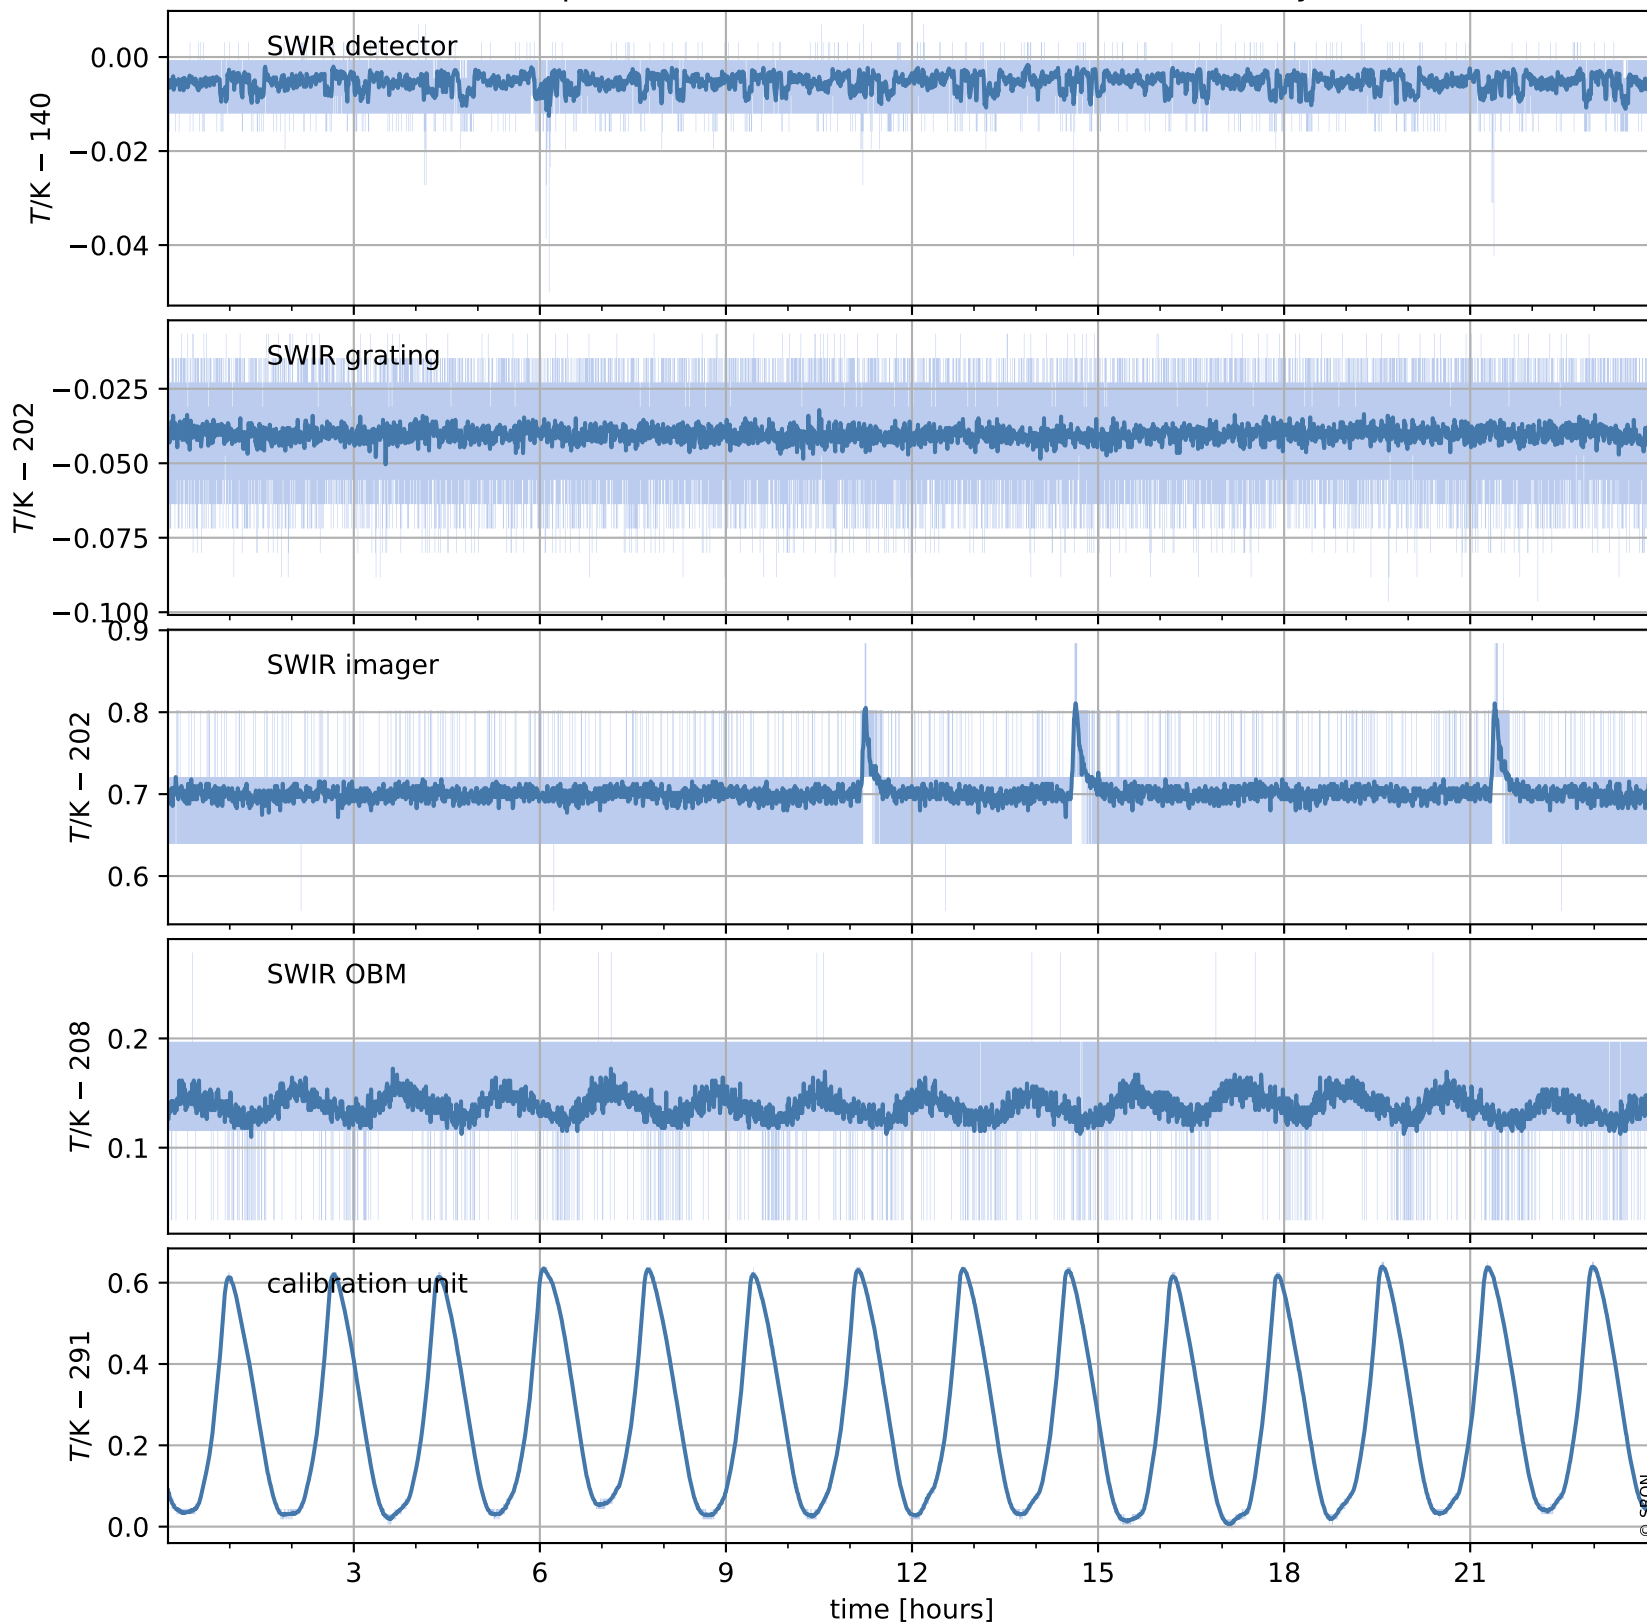

# Tropomi SWIR housekeeping data

orbits : [18822, 18835]  
coverage : 2021-06-01 / 2021-06-02  
created : 2023-08-21T09:13:30

## Temperature of sensors relevant for SWIR (one day)

## Temperature of sensors relevant for SWIR (last month)