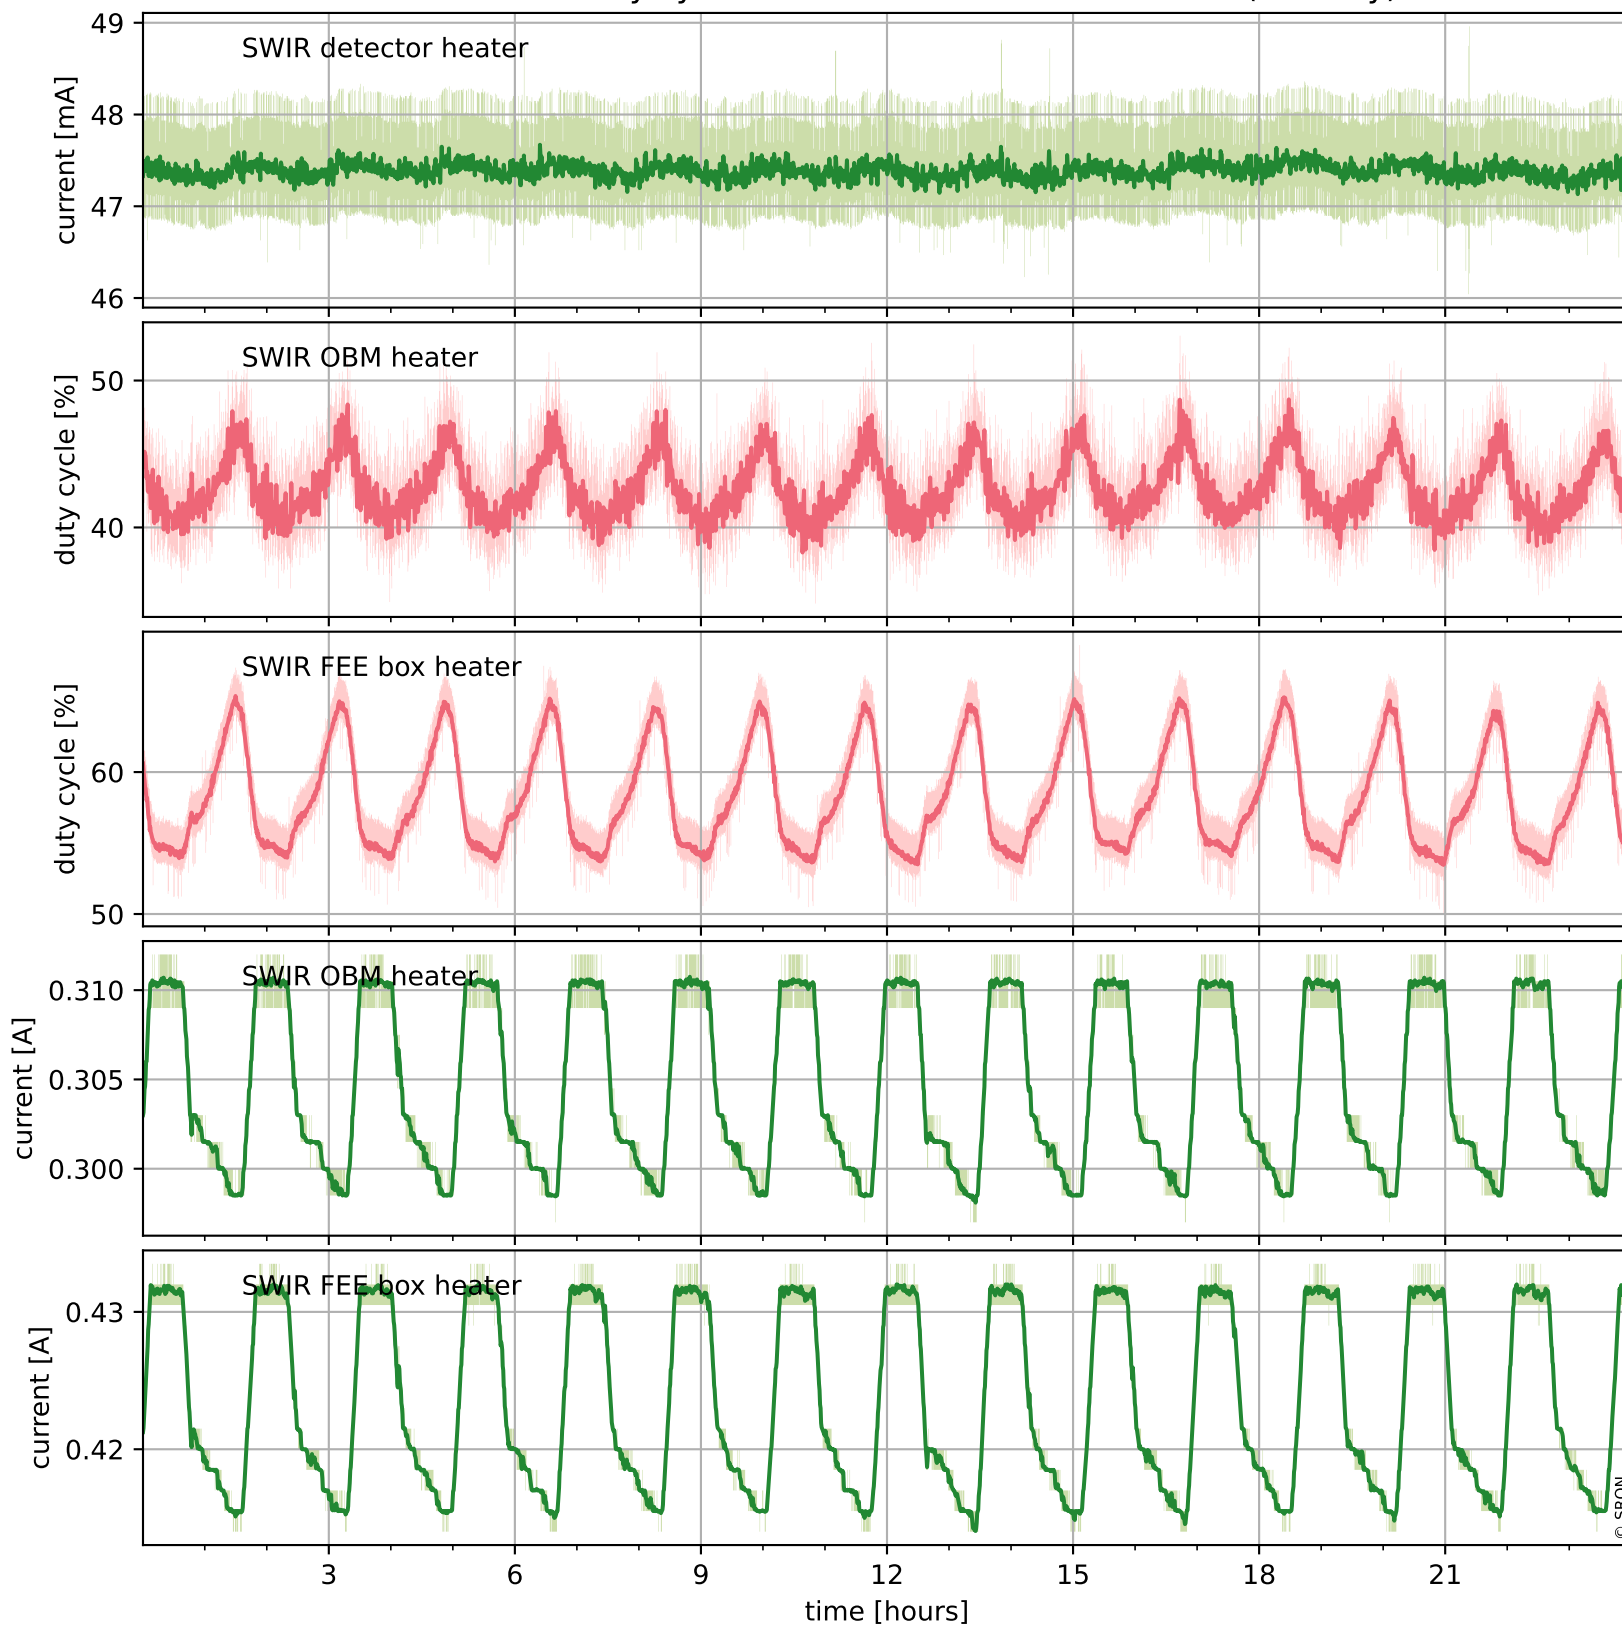

Tropomi SWIR housekeeping data

orbits : [18822, 18835]
coverage : 2021-06-01 / 2021-06-02
created : 2023-08-21T09:13:31

Current and duty cycle of 3 heaters relevant for SWIR (one day)