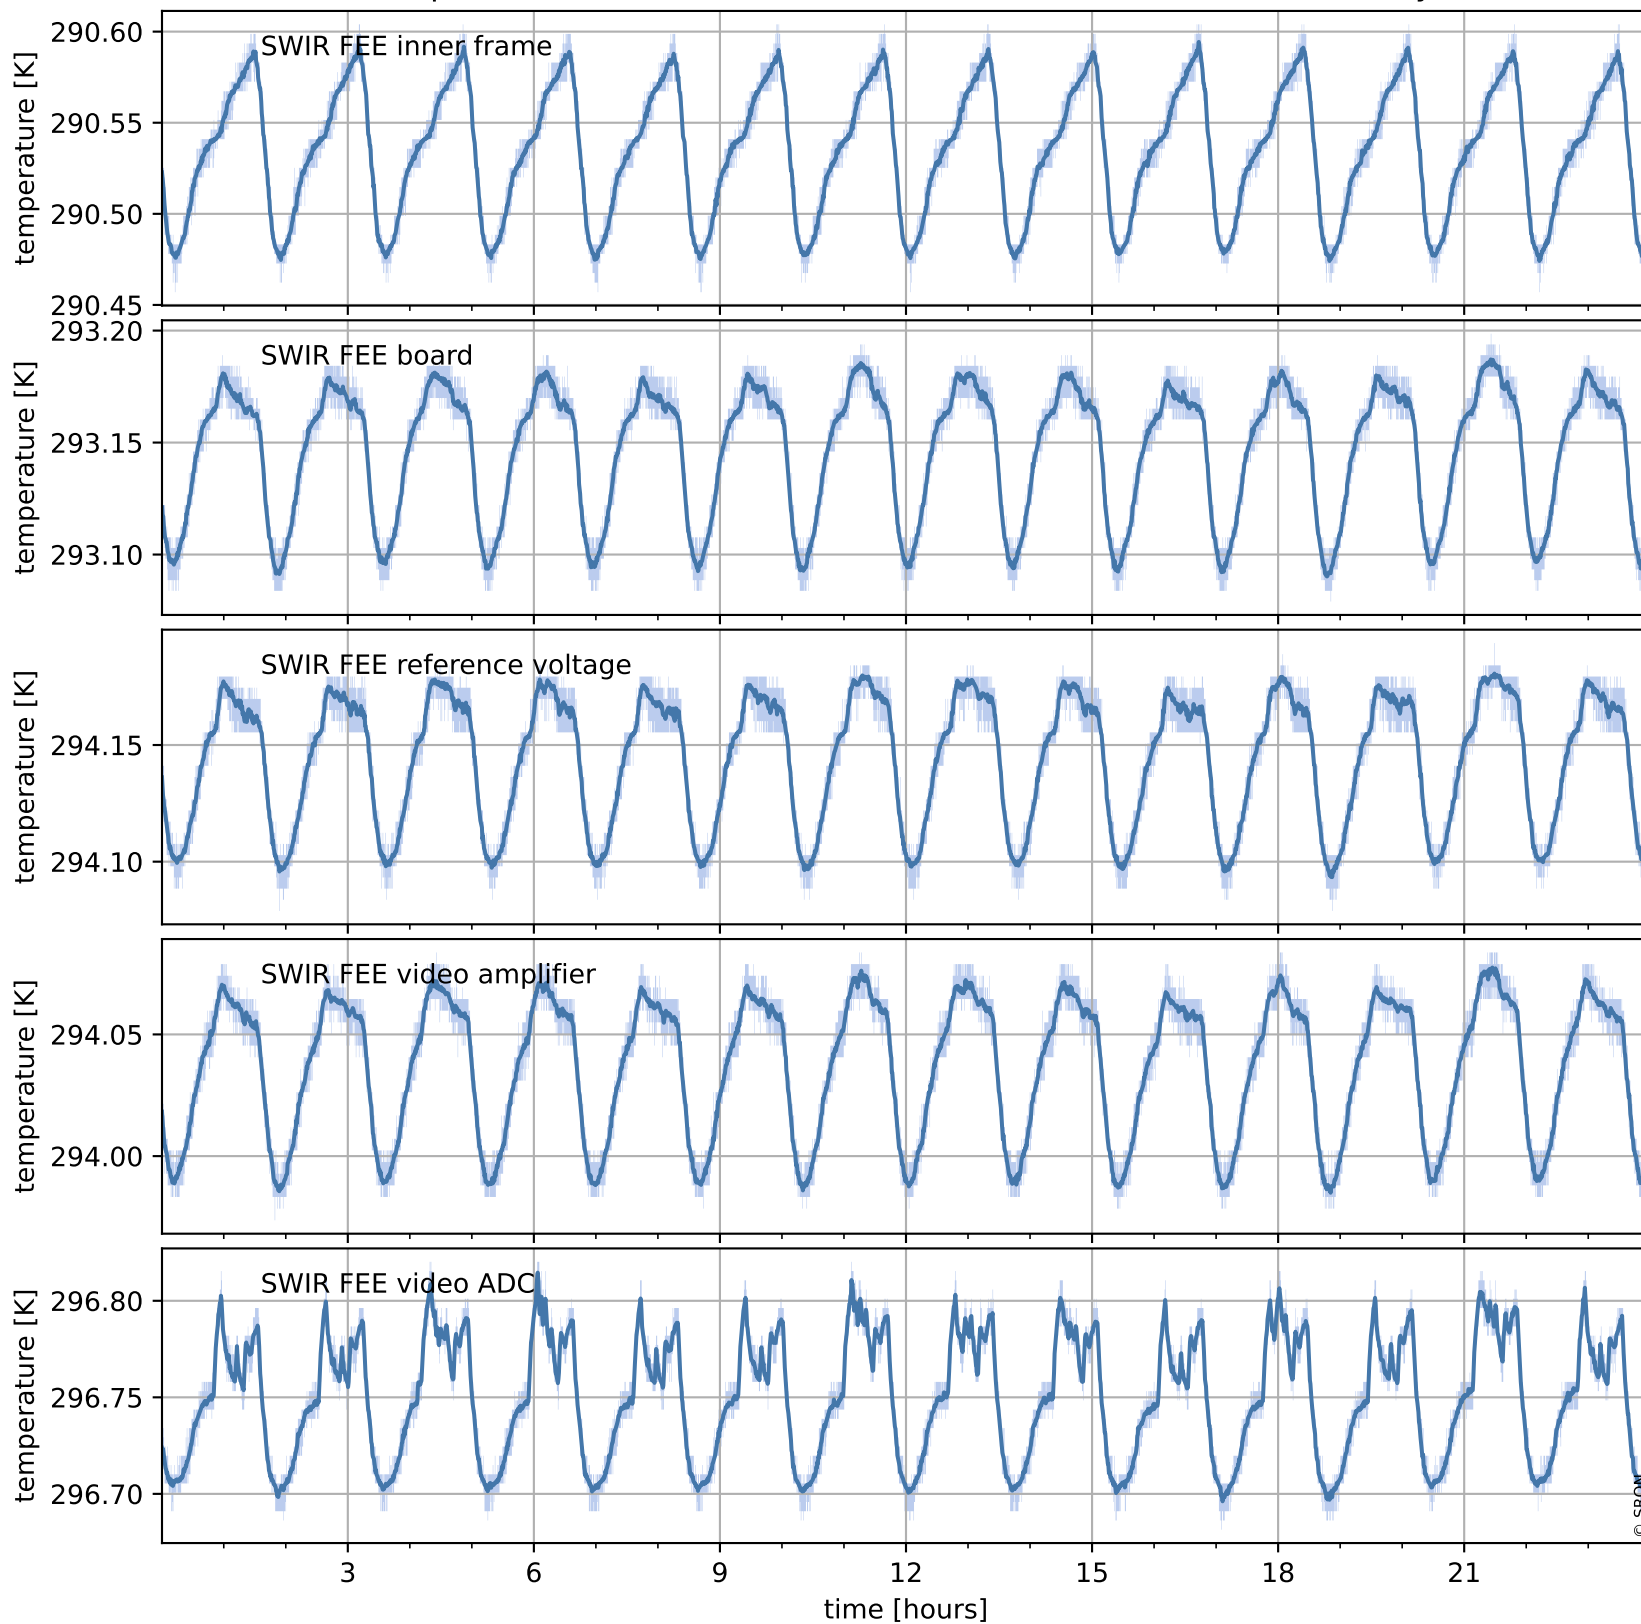

Tropomi SWIR housekeeping data

orbits : [18822, 18835]
coverage : 2021-06-01 / 2021-06-02
created : 2023-08-21T09:13:31

Temperature of sensors at the SWIR front-end electronics (one day)