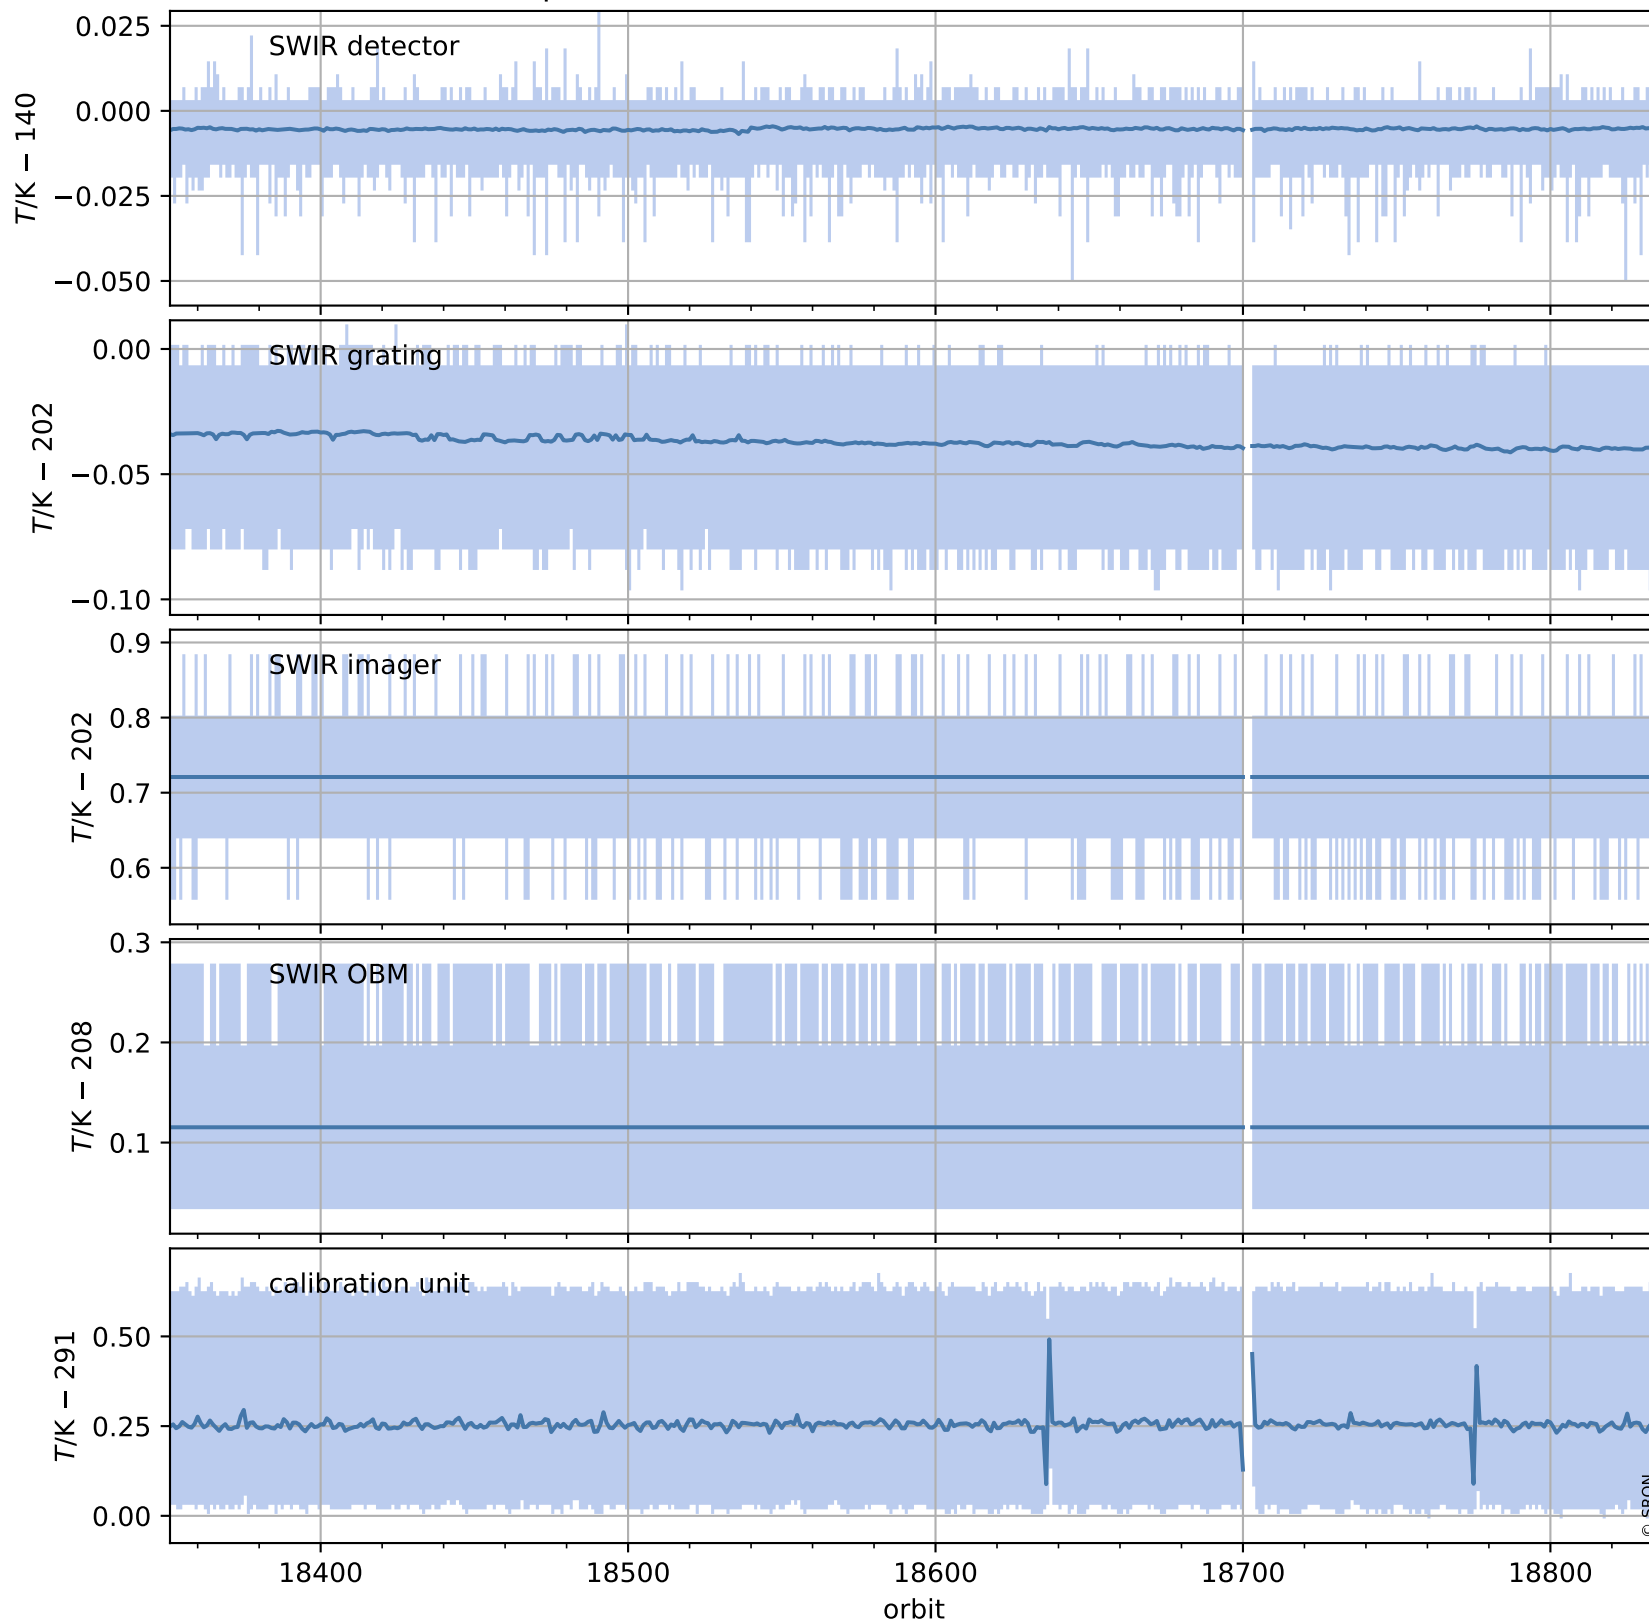

# Tropomi SWIR housekeeping data

orbits : [18822, 18835]  
coverage : 2021-06-01 / 2021-06-02  
created : 2023-08-21T09:13:30

## Temperature of sensors relevant for SWIR (one day)

# Tropomi SWIR housekeeping data

orbits : [18351, 18835]  
coverage : 2021-04-28 / 2021-06-02  
created : 2023-08-21T09:13:30

## Temperature of sensors relevant for SWIR (last month)