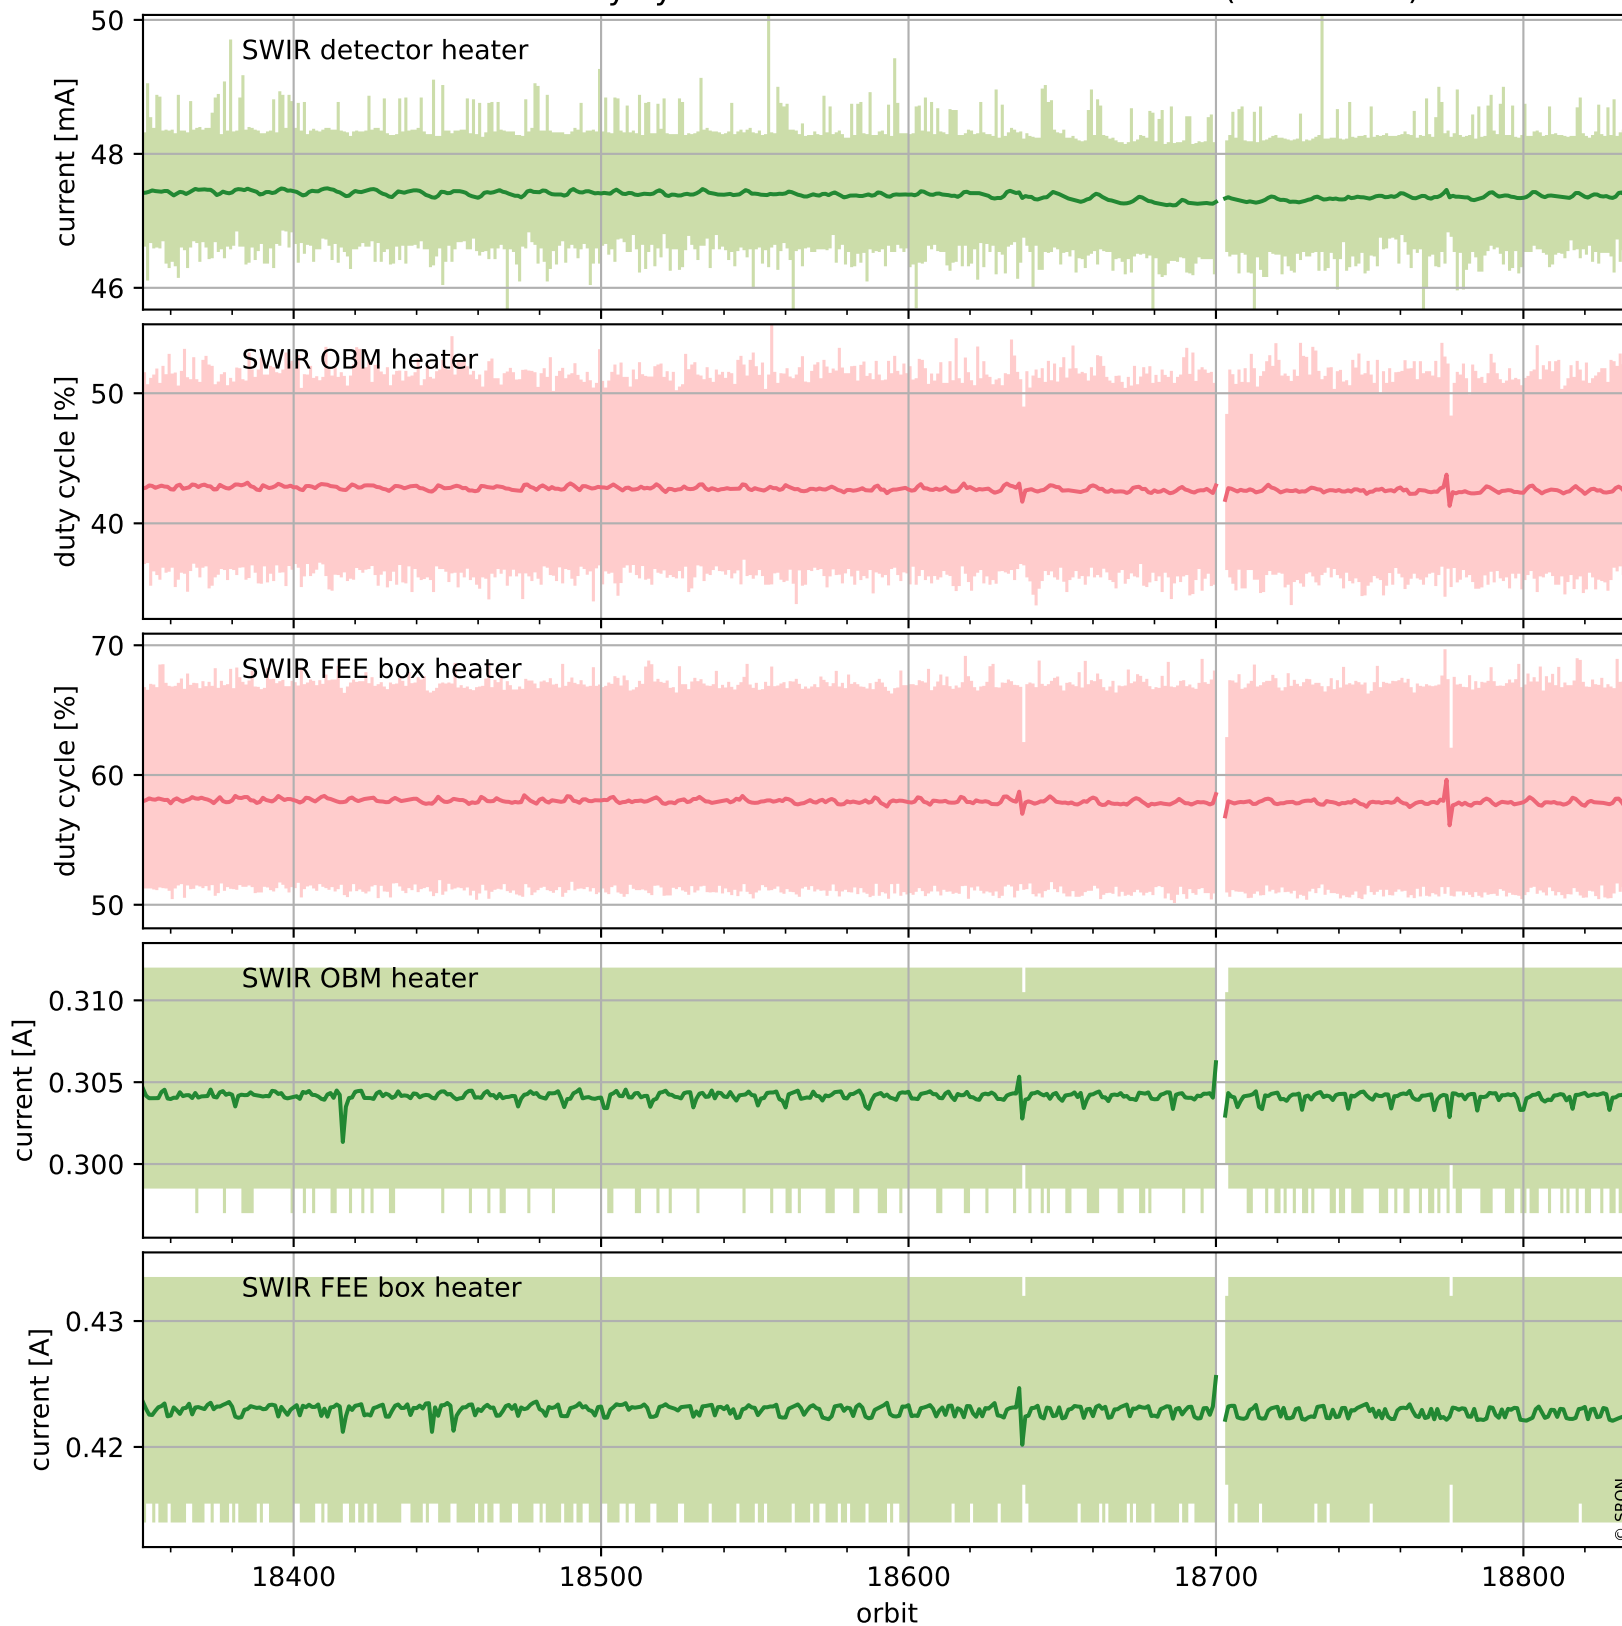

Tropomi SWIR housekeeping data

orbits : [18351, 18835]
coverage : 2021-04-28 / 2021-06-02
created : 2023-08-21T09:13:31

Current and duty cycle of 3 heaters relevant for SWIR (last month)