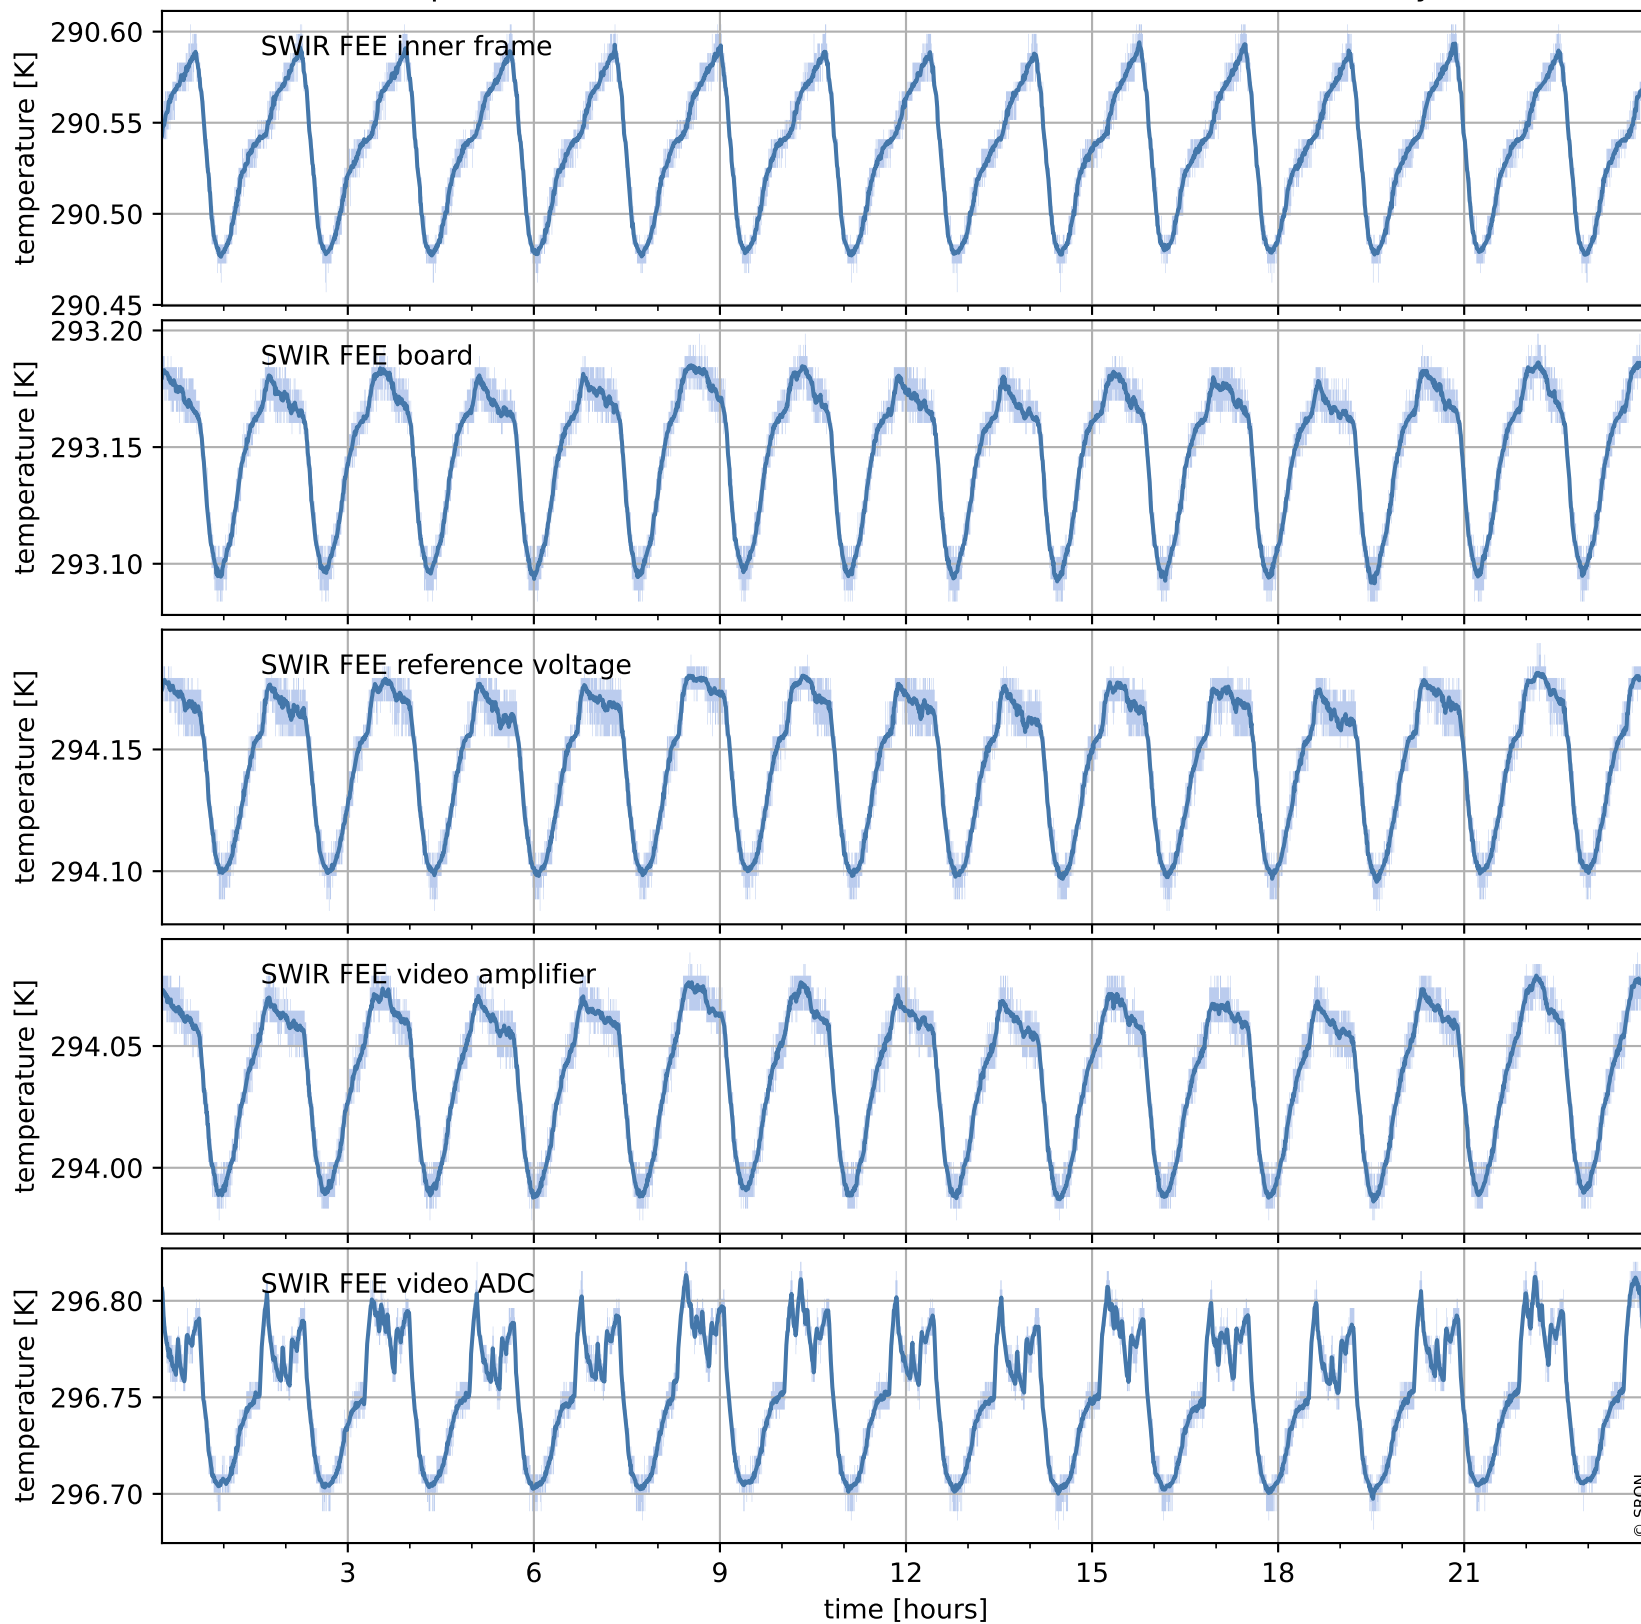

Tropomi SWIR housekeeping data

orbits : [18864, 18878]
coverage : 2021-06-04 / 2021-06-05
created : 2023-08-21T09:13:38

Temperature of sensors at the SWIR front-end electronics (one day)