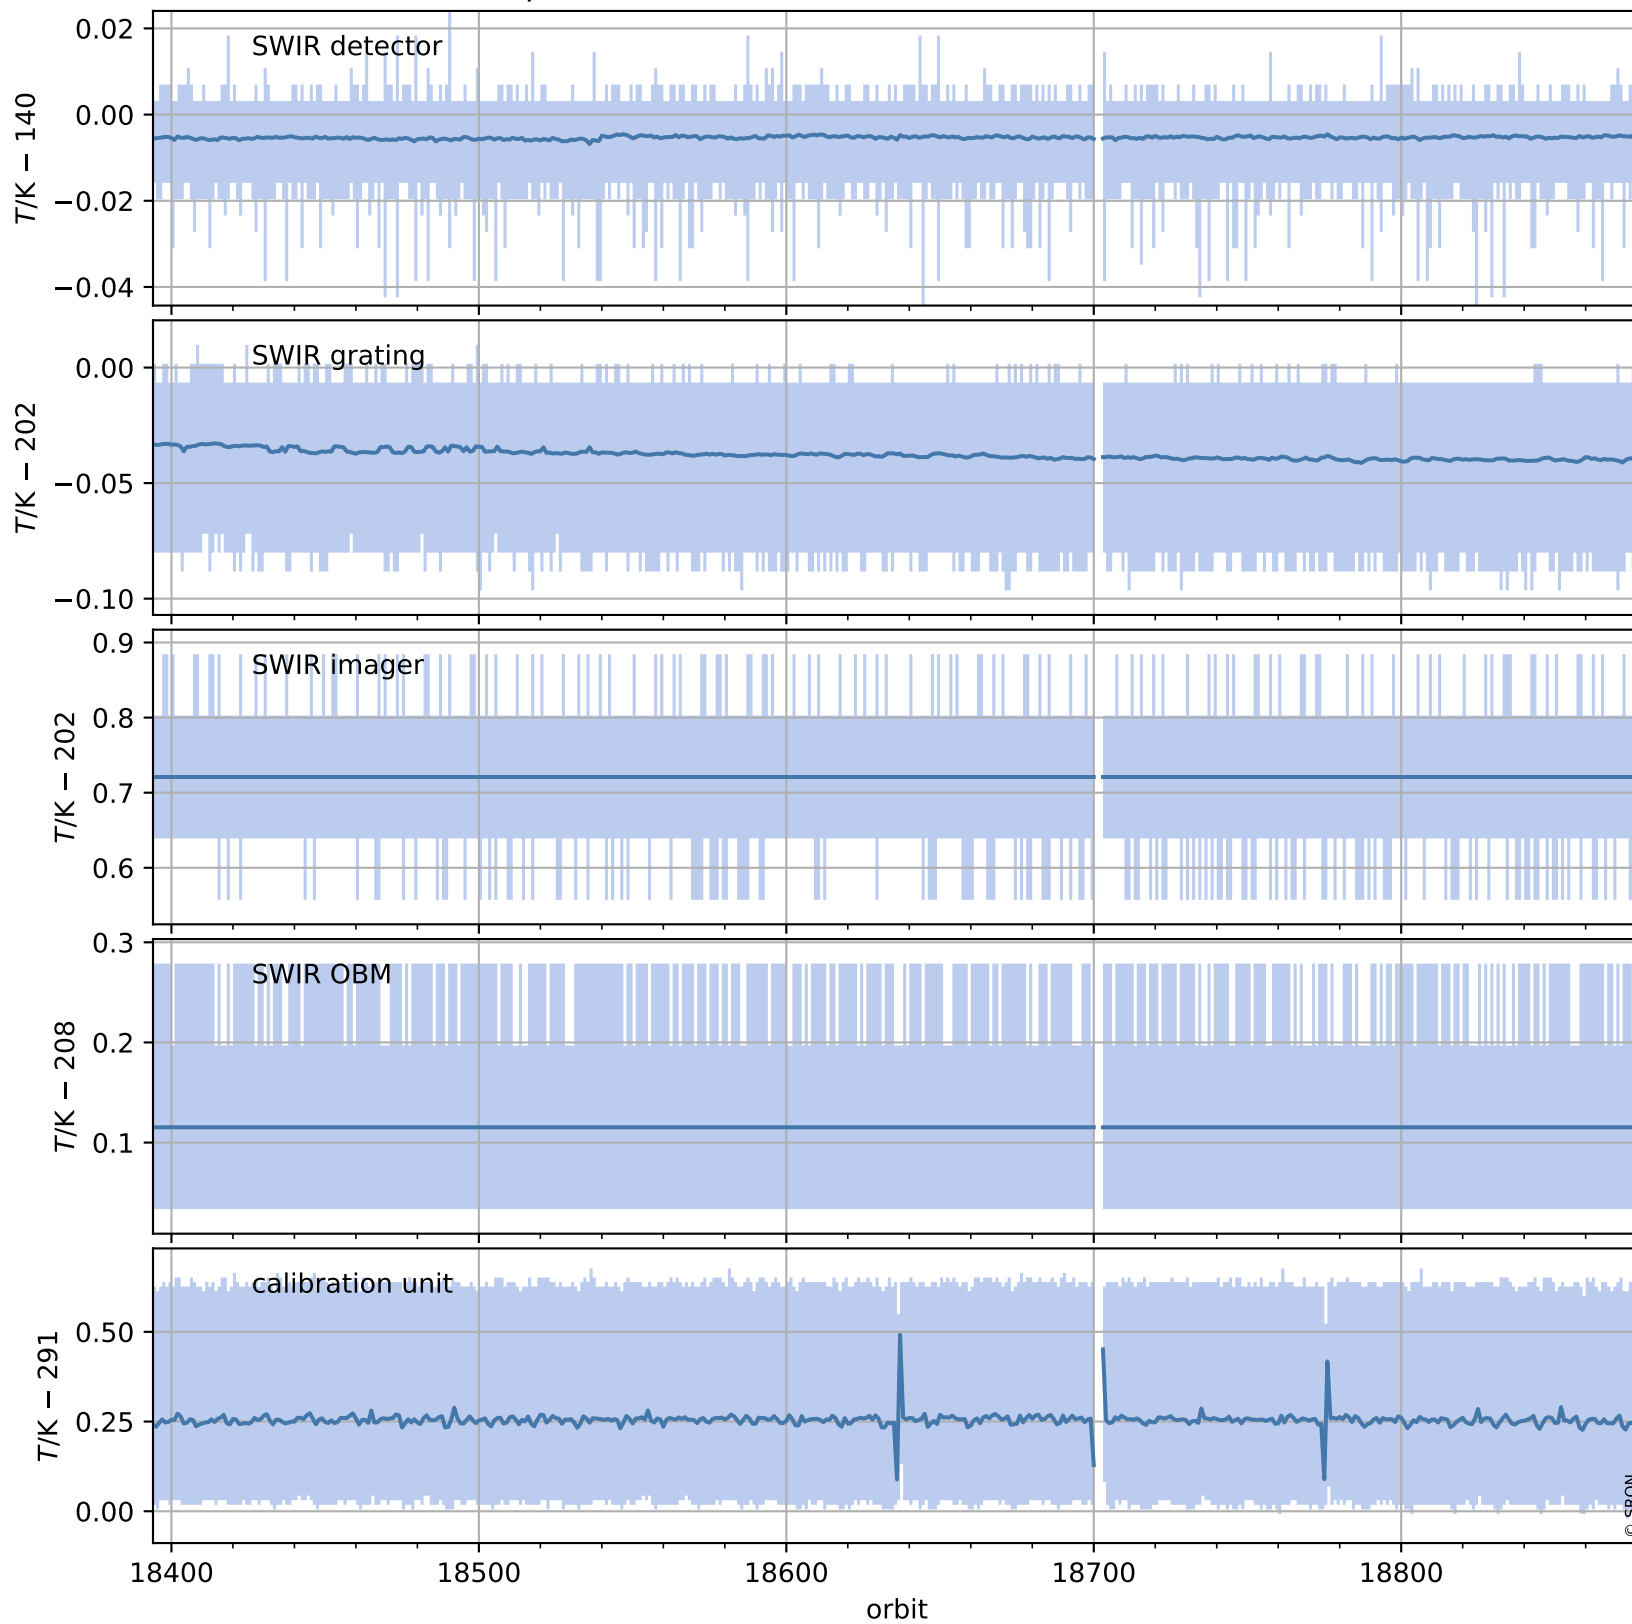

# Tropomi SWIR housekeeping data

orbits : [18864, 18878]  
coverage : 2021-06-04 / 2021-06-05  
created : 2023-08-21T09:13:37

## Temperature of sensors relevant for SWIR (one day)

# Tropomi SWIR housekeeping data

orbits : [18394, 18878]  
coverage : 2021-05-01 / 2021-06-05  
created : 2023-08-21T09:13:37

## Temperature of sensors relevant for SWIR (last month)