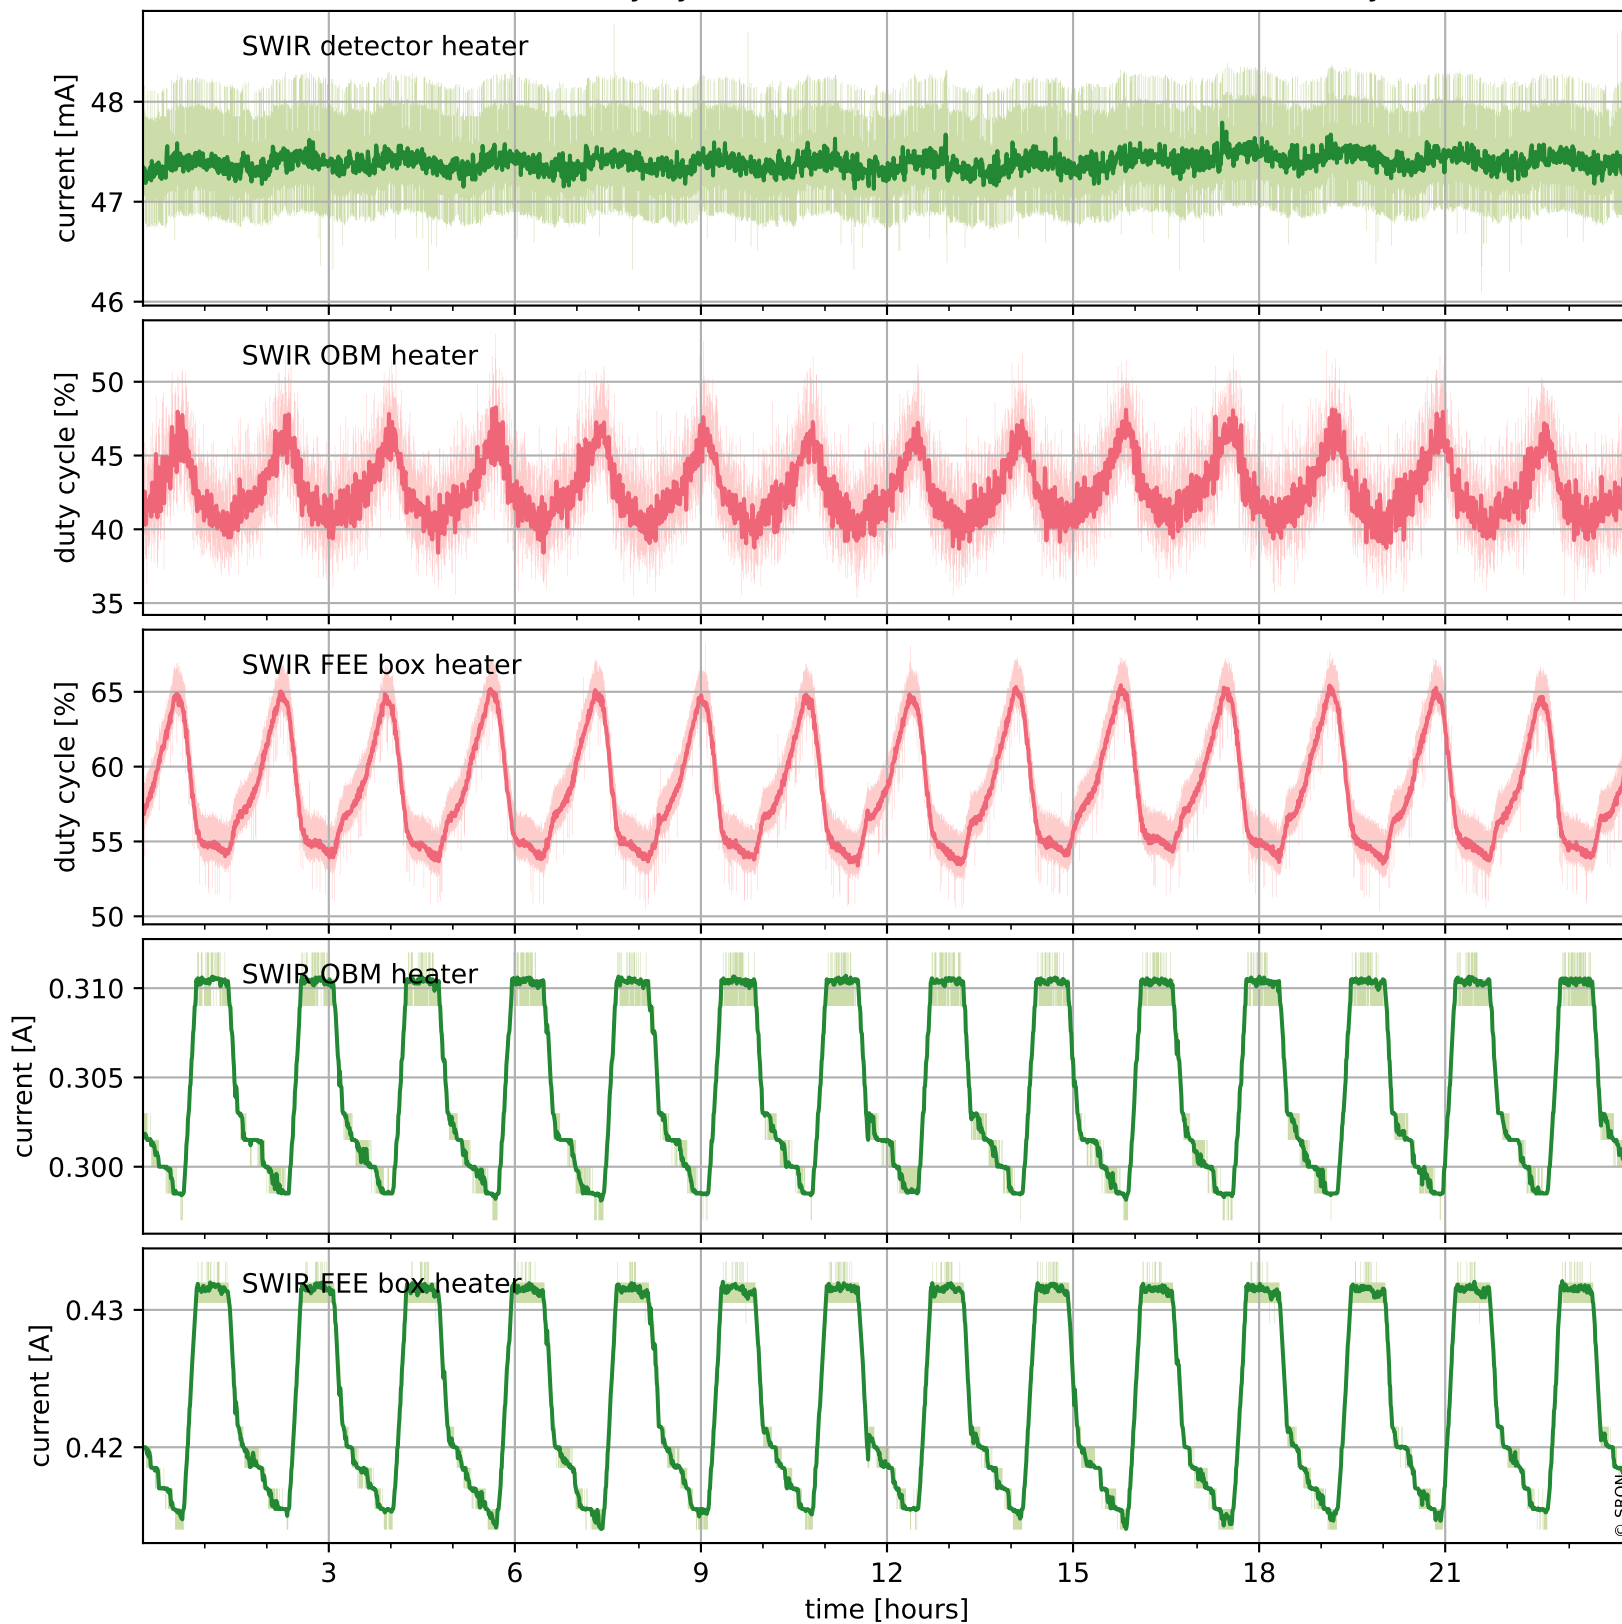

Tropomi SWIR housekeeping data

orbits : [18864, 18878]
coverage : 2021-06-04 / 2021-06-05
created : 2023-08-21T09:13:38

Current and duty cycle of 3 heaters relevant for SWIR (one day)