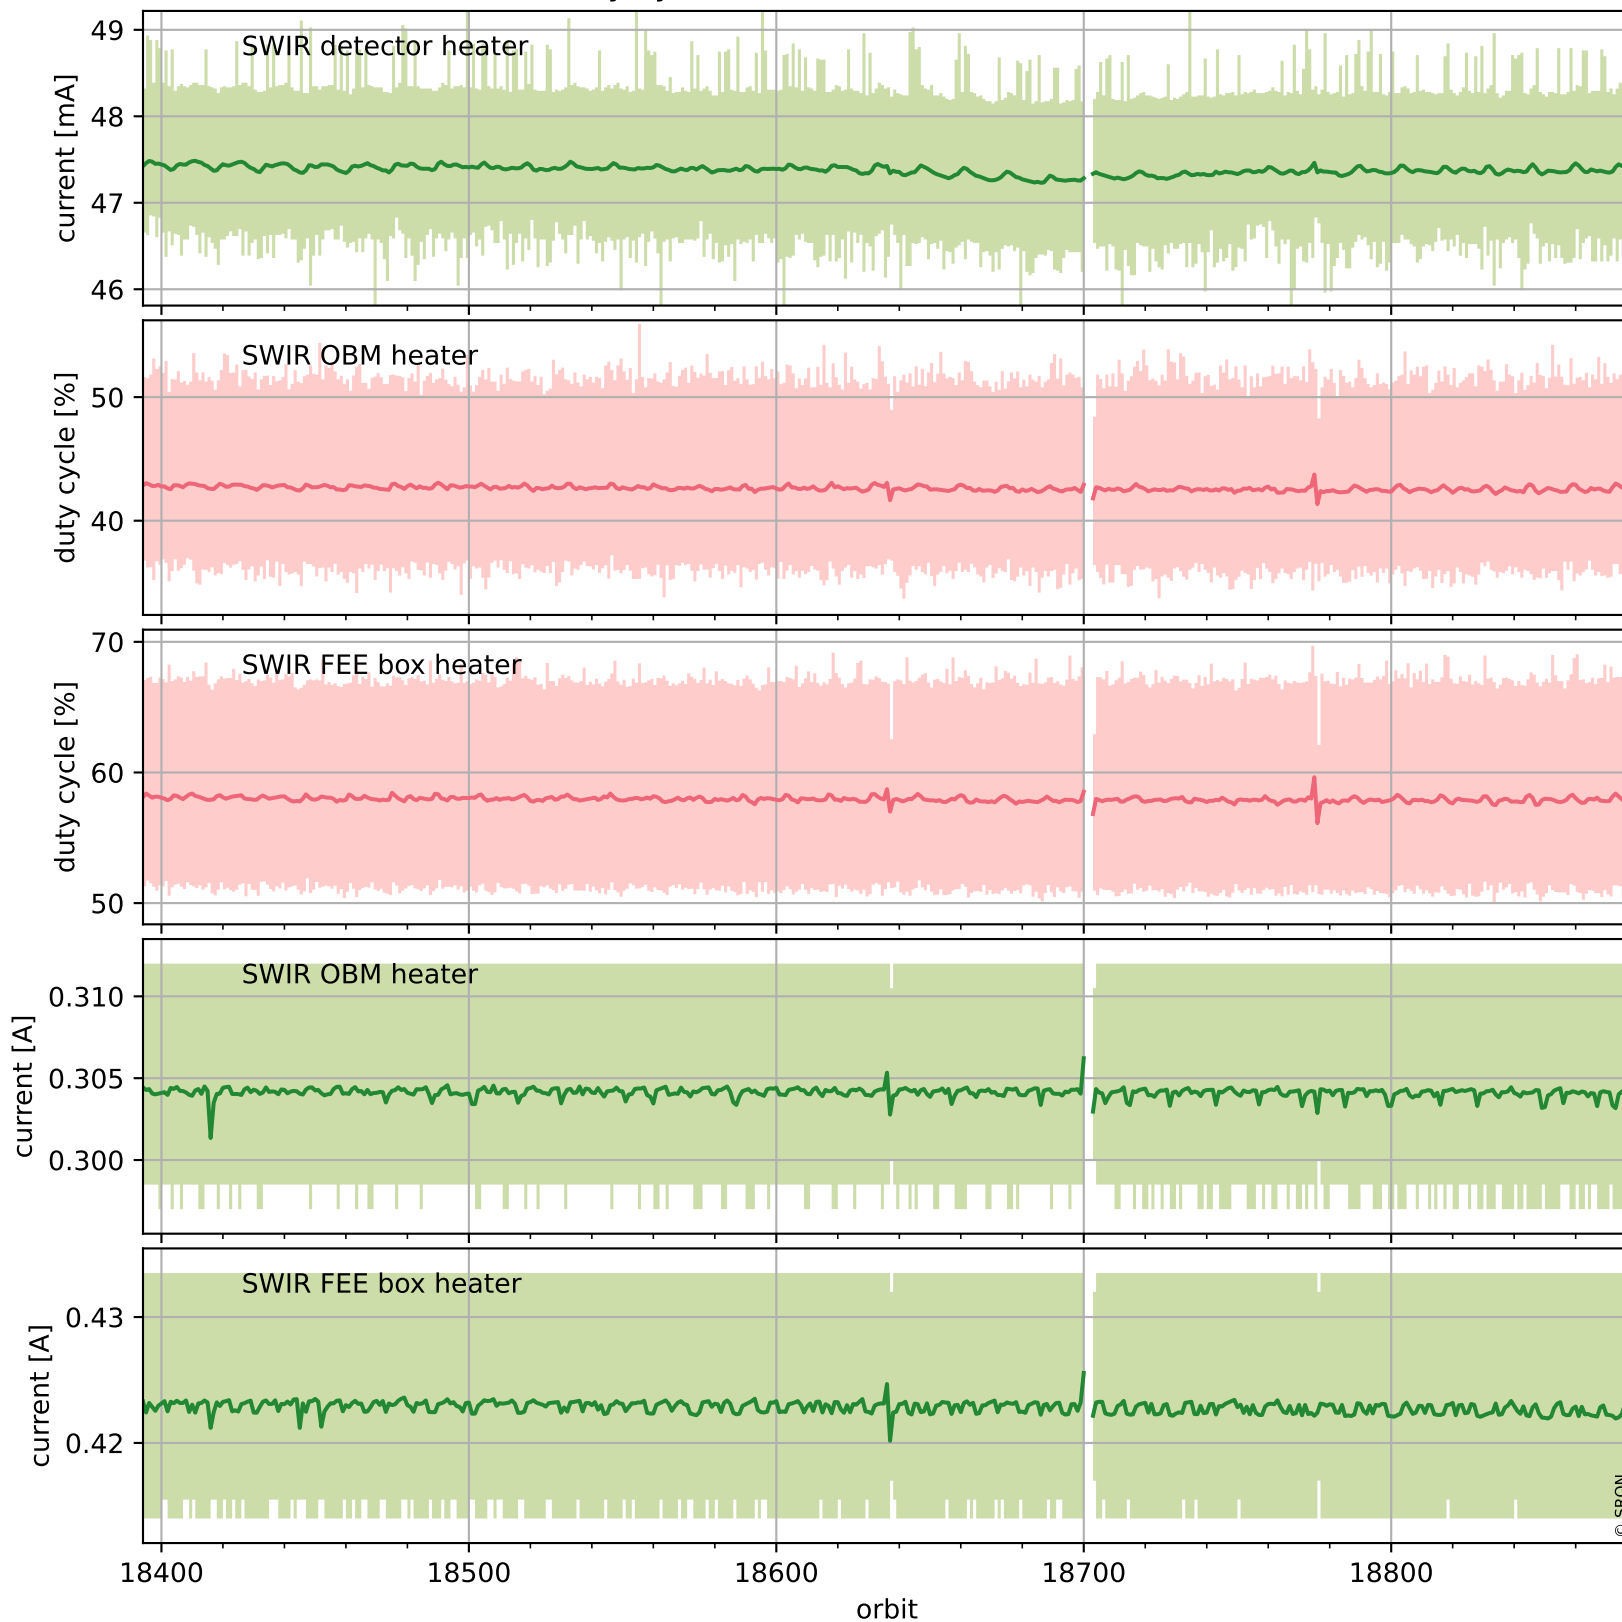

Tropomi SWIR housekeeping data

orbits : [18394, 18878]
coverage : 2021-05-01 / 2021-06-05
created : 2023-08-21T09:13:38

Current and duty cycle of 3 heaters relevant for SWIR (last month)