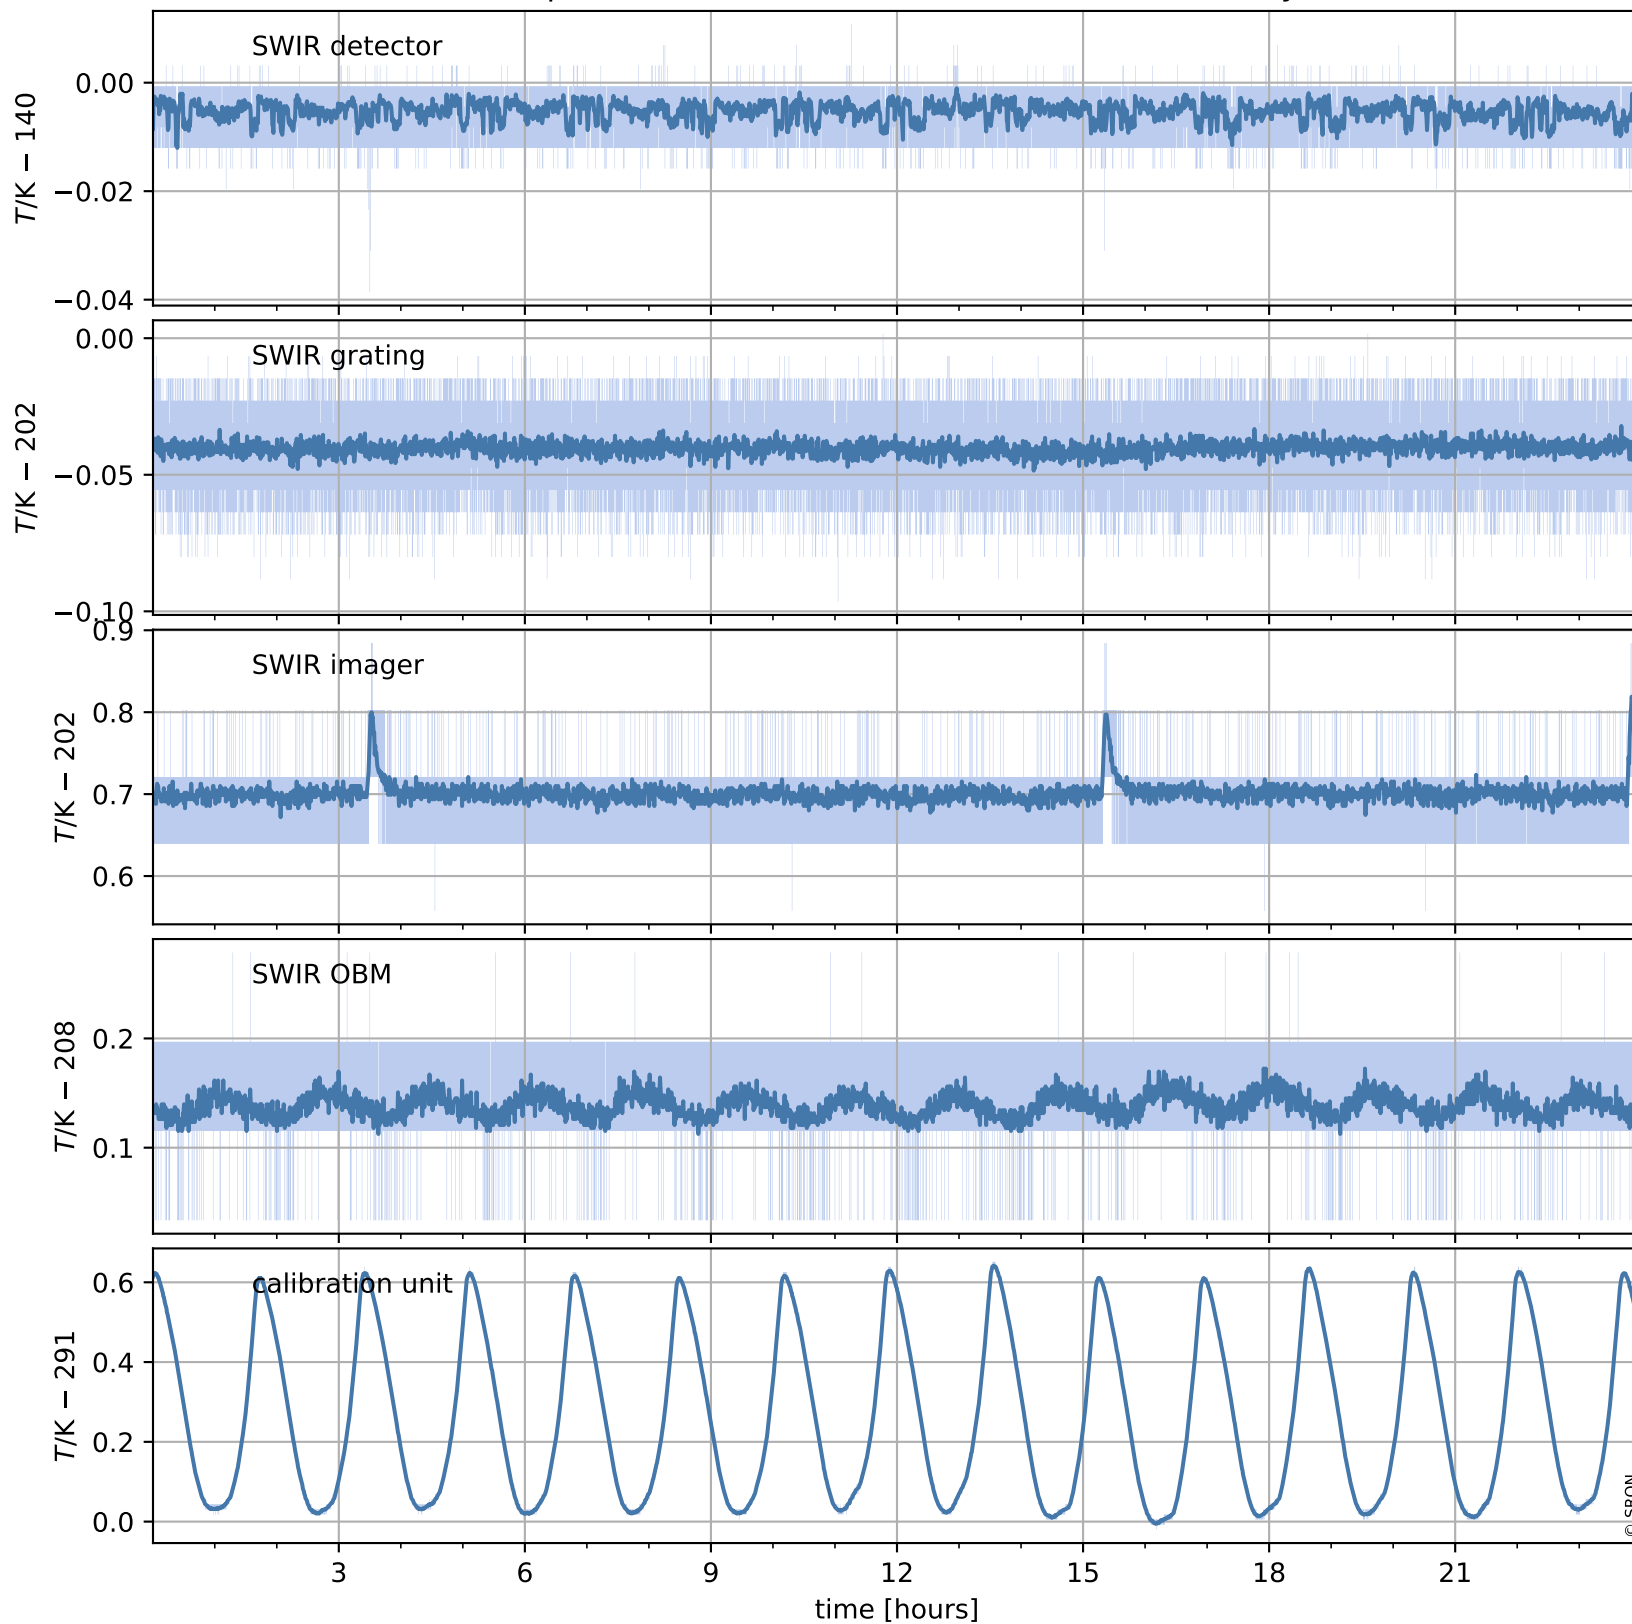

# Tropomi SWIR housekeeping data

orbits : [18864, 18878]  
coverage : 2021-06-04 / 2021-06-05  
created : 2023-08-21T09:13:37

## Temperature of sensors relevant for SWIR (one day)

## Temperature of sensors relevant for SWIR (last month)