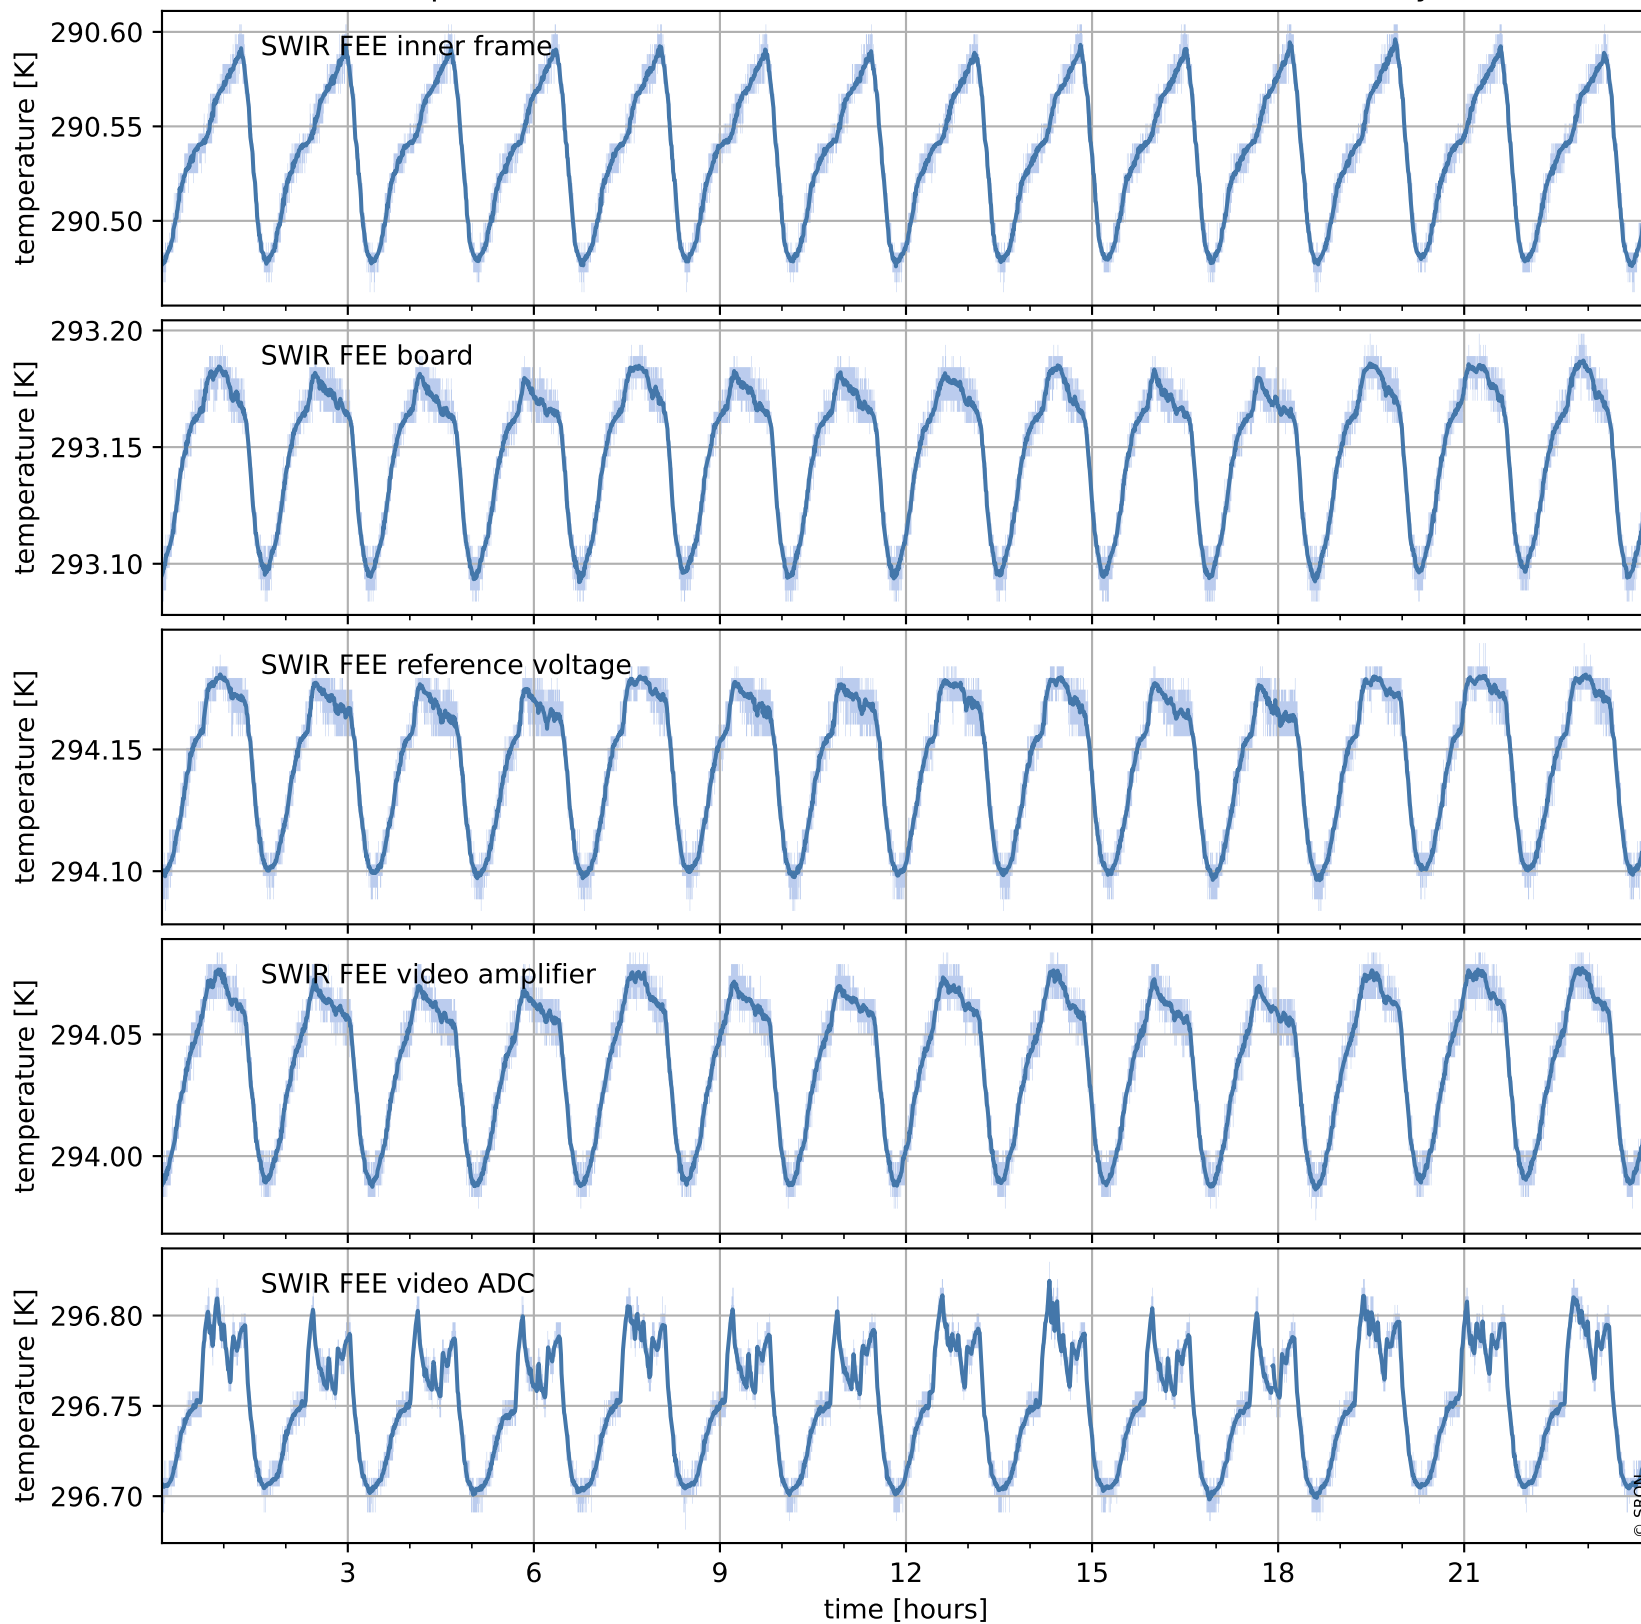

Tropomi SWIR housekeeping data

orbits : [18907, 18920]
coverage : 2021-06-07 / 2021-06-08
created : 2023-08-21T09:13:44

Temperature of sensors relevant for SWIR (one day)

Tropomi SWIR housekeeping data

orbits : [18436, 18920]
coverage : 2021-05-04 / 2021-06-08
created : 2023-08-21T09:13:44

Temperature of sensors relevant for SWIR (last month)

Tropomi SWIR housekeeping data

orbits : [18907, 18920]
coverage : 2021-06-07 / 2021-06-08
created : 2023-08-21T09:13:45

Current and duty cycle of 3 heaters relevant for SWIR (one day)

Tropomi SWIR housekeeping data

orbits : [18436, 18920]
coverage : 2021-05-04 / 2021-06-08
created : 2023-08-21T09:13:45

Current and duty cycle of 3 heaters relevant for SWIR (last month)

Tropomi SWIR housekeeping data

orbits : [18907, 18920]
coverage : 2021-06-07 / 2021-06-08
created : 2023-08-21T09:13:45

Temperature of sensors at the SWIR front-end electronics (one day)

Tropomi SWIR housekeeping data

orbits : [18436, 18920]
coverage : 2021-05-04 / 2021-06-08
created : 2023-08-21T09:13:46