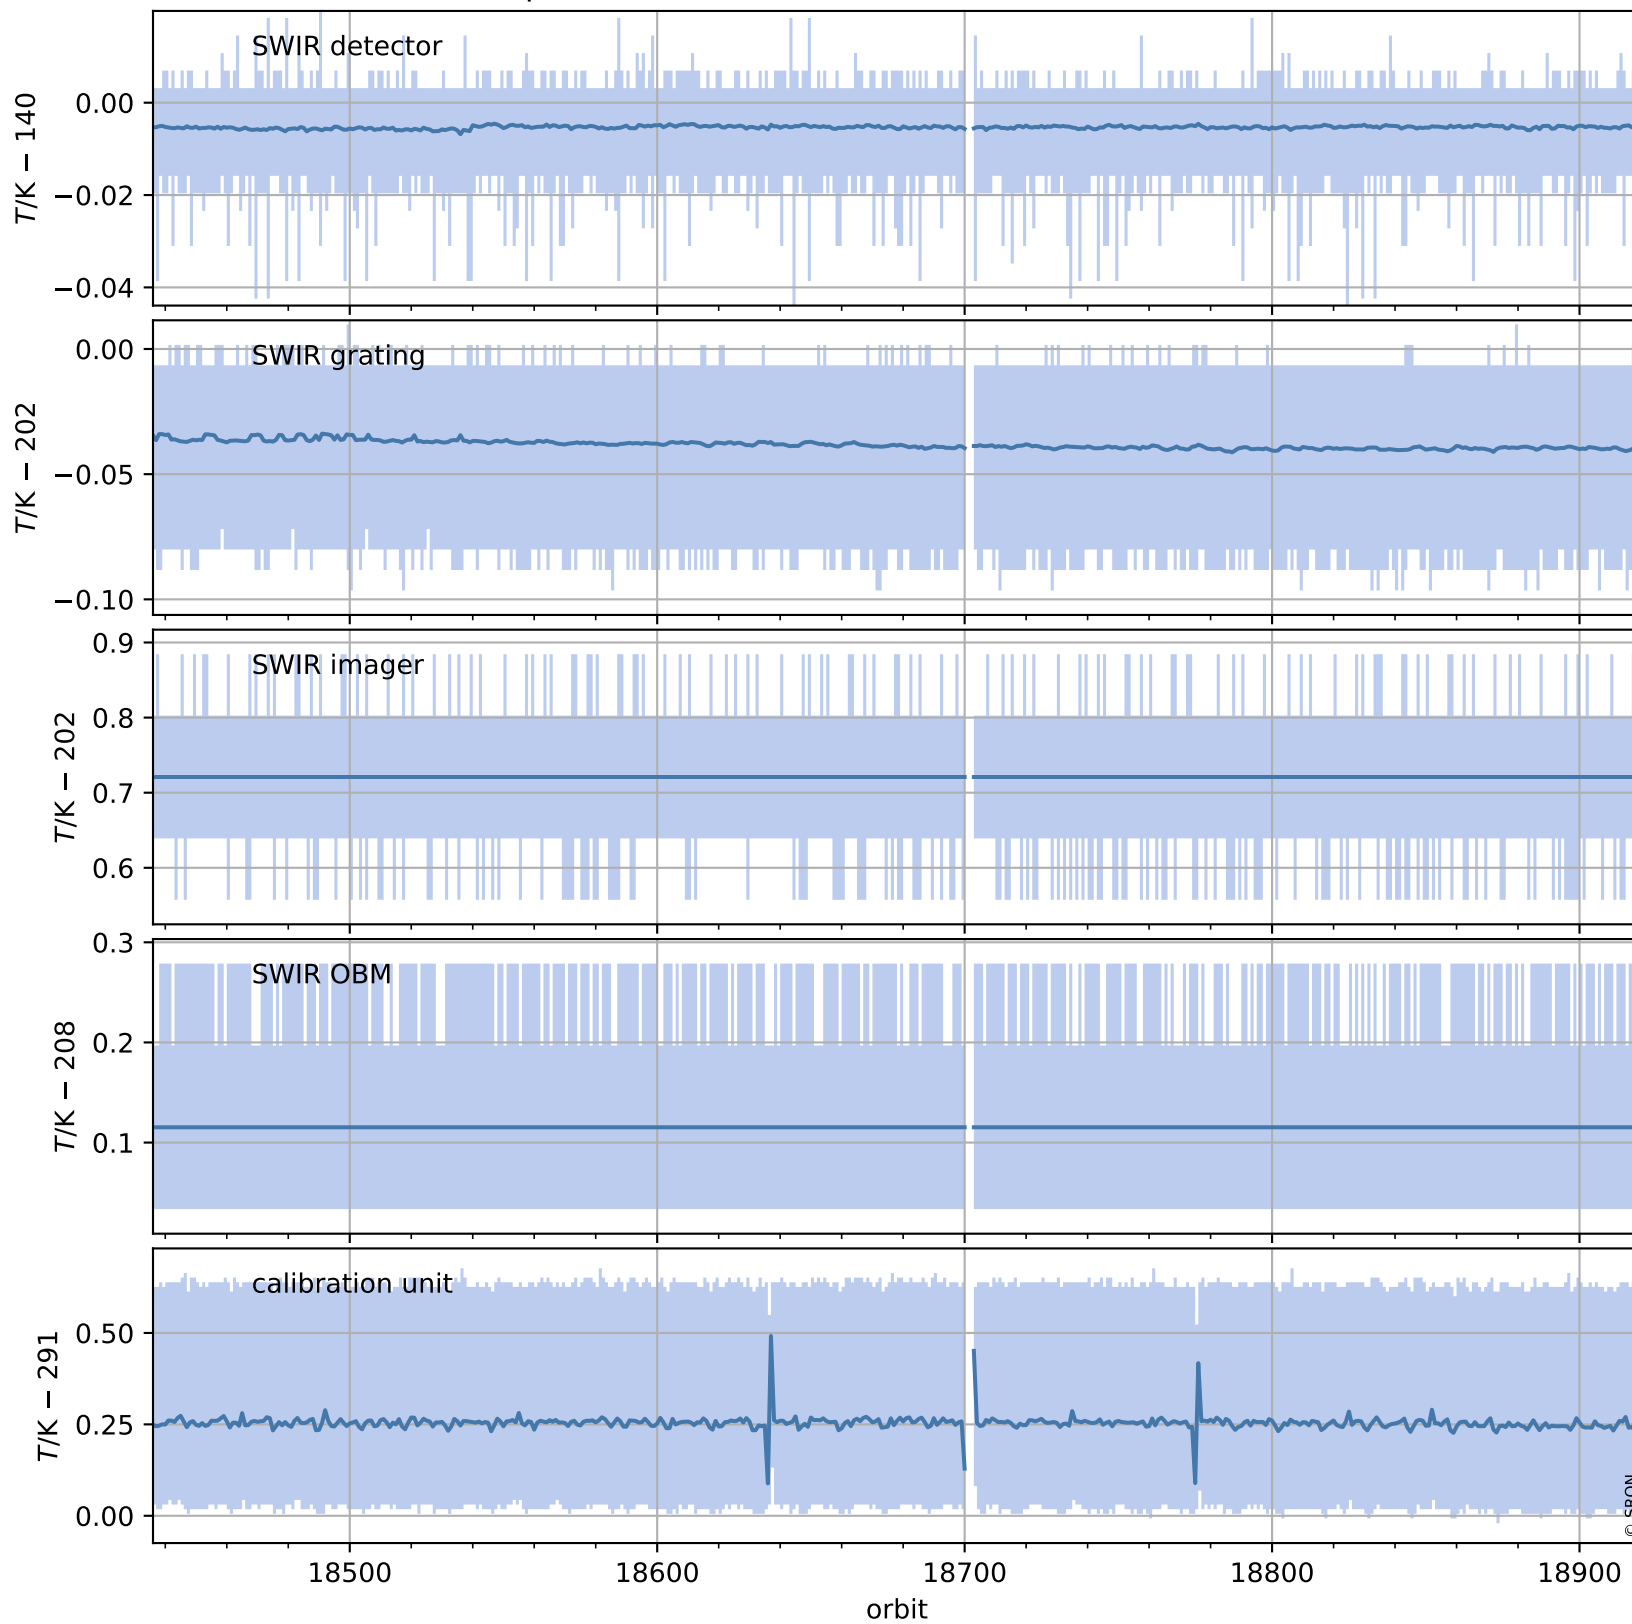

Tropomi SWIR housekeeping data

orbits : [18907, 18920]
coverage : 2021-06-07 / 2021-06-08
created : 2023-08-21T09:13:44

Temperature of sensors relevant for SWIR (one day)

Tropomi SWIR housekeeping data

orbits : [18436, 18920]
coverage : 2021-05-04 / 2021-06-08
created : 2023-08-21T09:13:44

Temperature of sensors relevant for SWIR (last month)

Tropomi SWIR housekeeping data

orbits : [18907, 18920]
coverage : 2021-06-07 / 2021-06-08
created : 2023-08-21T09:13:45

Current and duty cycle of 3 heaters relevant for SWIR (one day)

Tropomi SWIR housekeeping data

orbits : [18436, 18920]
coverage : 2021-05-04 / 2021-06-08
created : 2023-08-21T09:13:45

Current and duty cycle of 3 heaters relevant for SWIR (last month)

Tropomi SWIR housekeeping data

orbits : [18907, 18920]
coverage : 2021-06-07 / 2021-06-08
created : 2023-08-21T09:13:45

Temperature of sensors at the SWIR front-end electronics (one day)

Tropomi SWIR housekeeping data

orbits : [18436, 18920]
coverage : 2021-05-04 / 2021-06-08
created : 2023-08-21T09:13:46