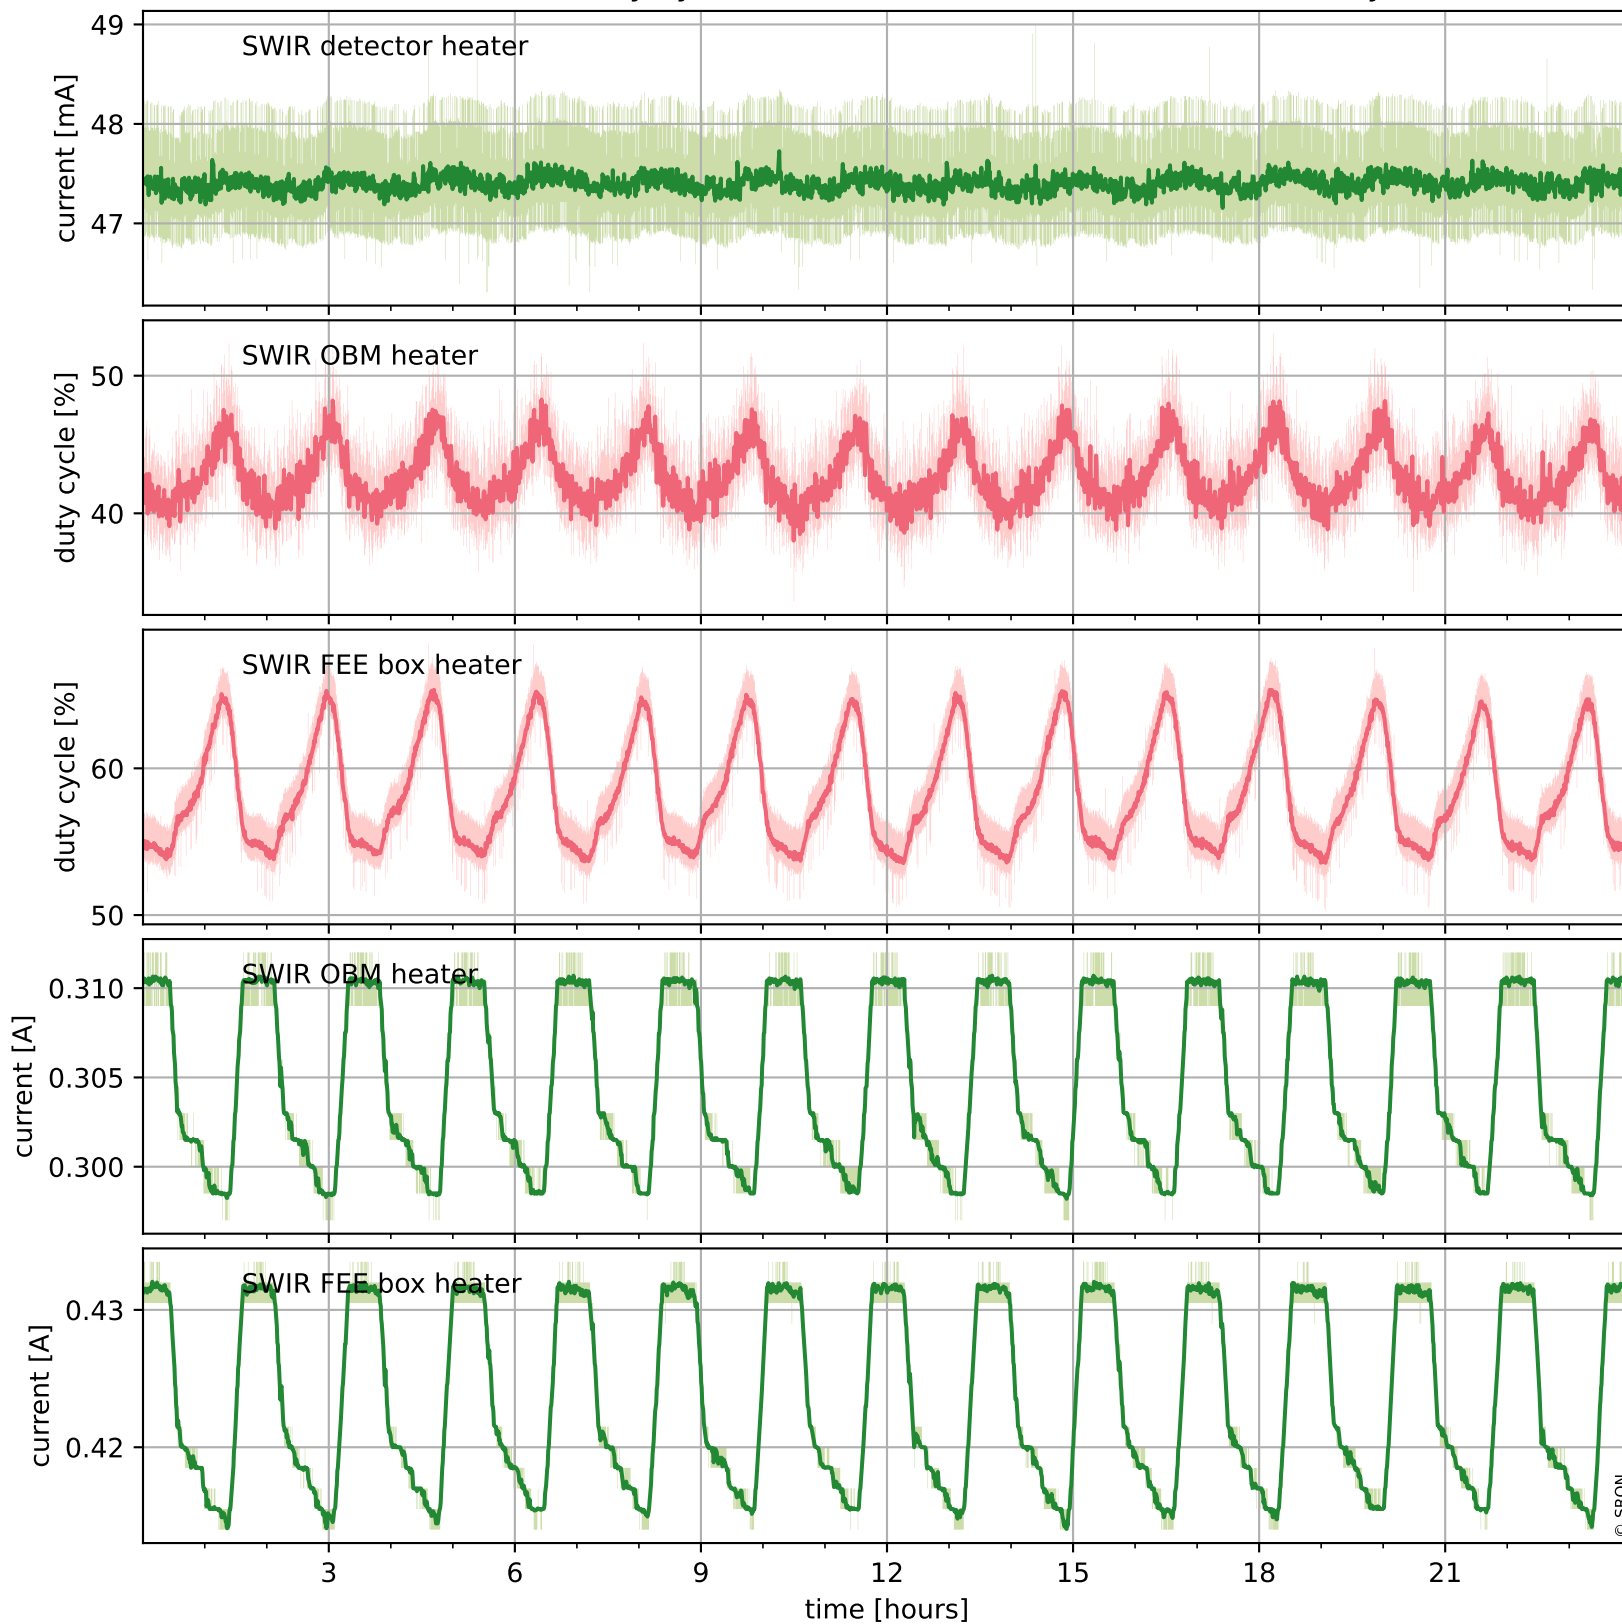

Tropomi SWIR housekeeping data

orbits : [18907, 18920]
coverage : 2021-06-07 / 2021-06-08
created : 2023-08-21T09:13:44

Temperature of sensors relevant for SWIR (one day)

Tropomi SWIR housekeeping data

orbits : [18436, 18920]
coverage : 2021-05-04 / 2021-06-08
created : 2023-08-21T09:13:44

Temperature of sensors relevant for SWIR (last month)

Tropomi SWIR housekeeping data

orbits : [18907, 18920]
coverage : 2021-06-07 / 2021-06-08
created : 2023-08-21T09:13:45

Current and duty cycle of 3 heaters relevant for SWIR (one day)

Tropomi SWIR housekeeping data

orbits : [18436, 18920]
coverage : 2021-05-04 / 2021-06-08
created : 2023-08-21T09:13:45

Current and duty cycle of 3 heaters relevant for SWIR (last month)

Tropomi SWIR housekeeping data

orbits : [18907, 18920]
coverage : 2021-06-07 / 2021-06-08
created : 2023-08-21T09:13:45

Temperature of sensors at the SWIR front-end electronics (one day)

Tropomi SWIR housekeeping data

orbits : [18436, 18920]
coverage : 2021-05-04 / 2021-06-08
created : 2023-08-21T09:13:46