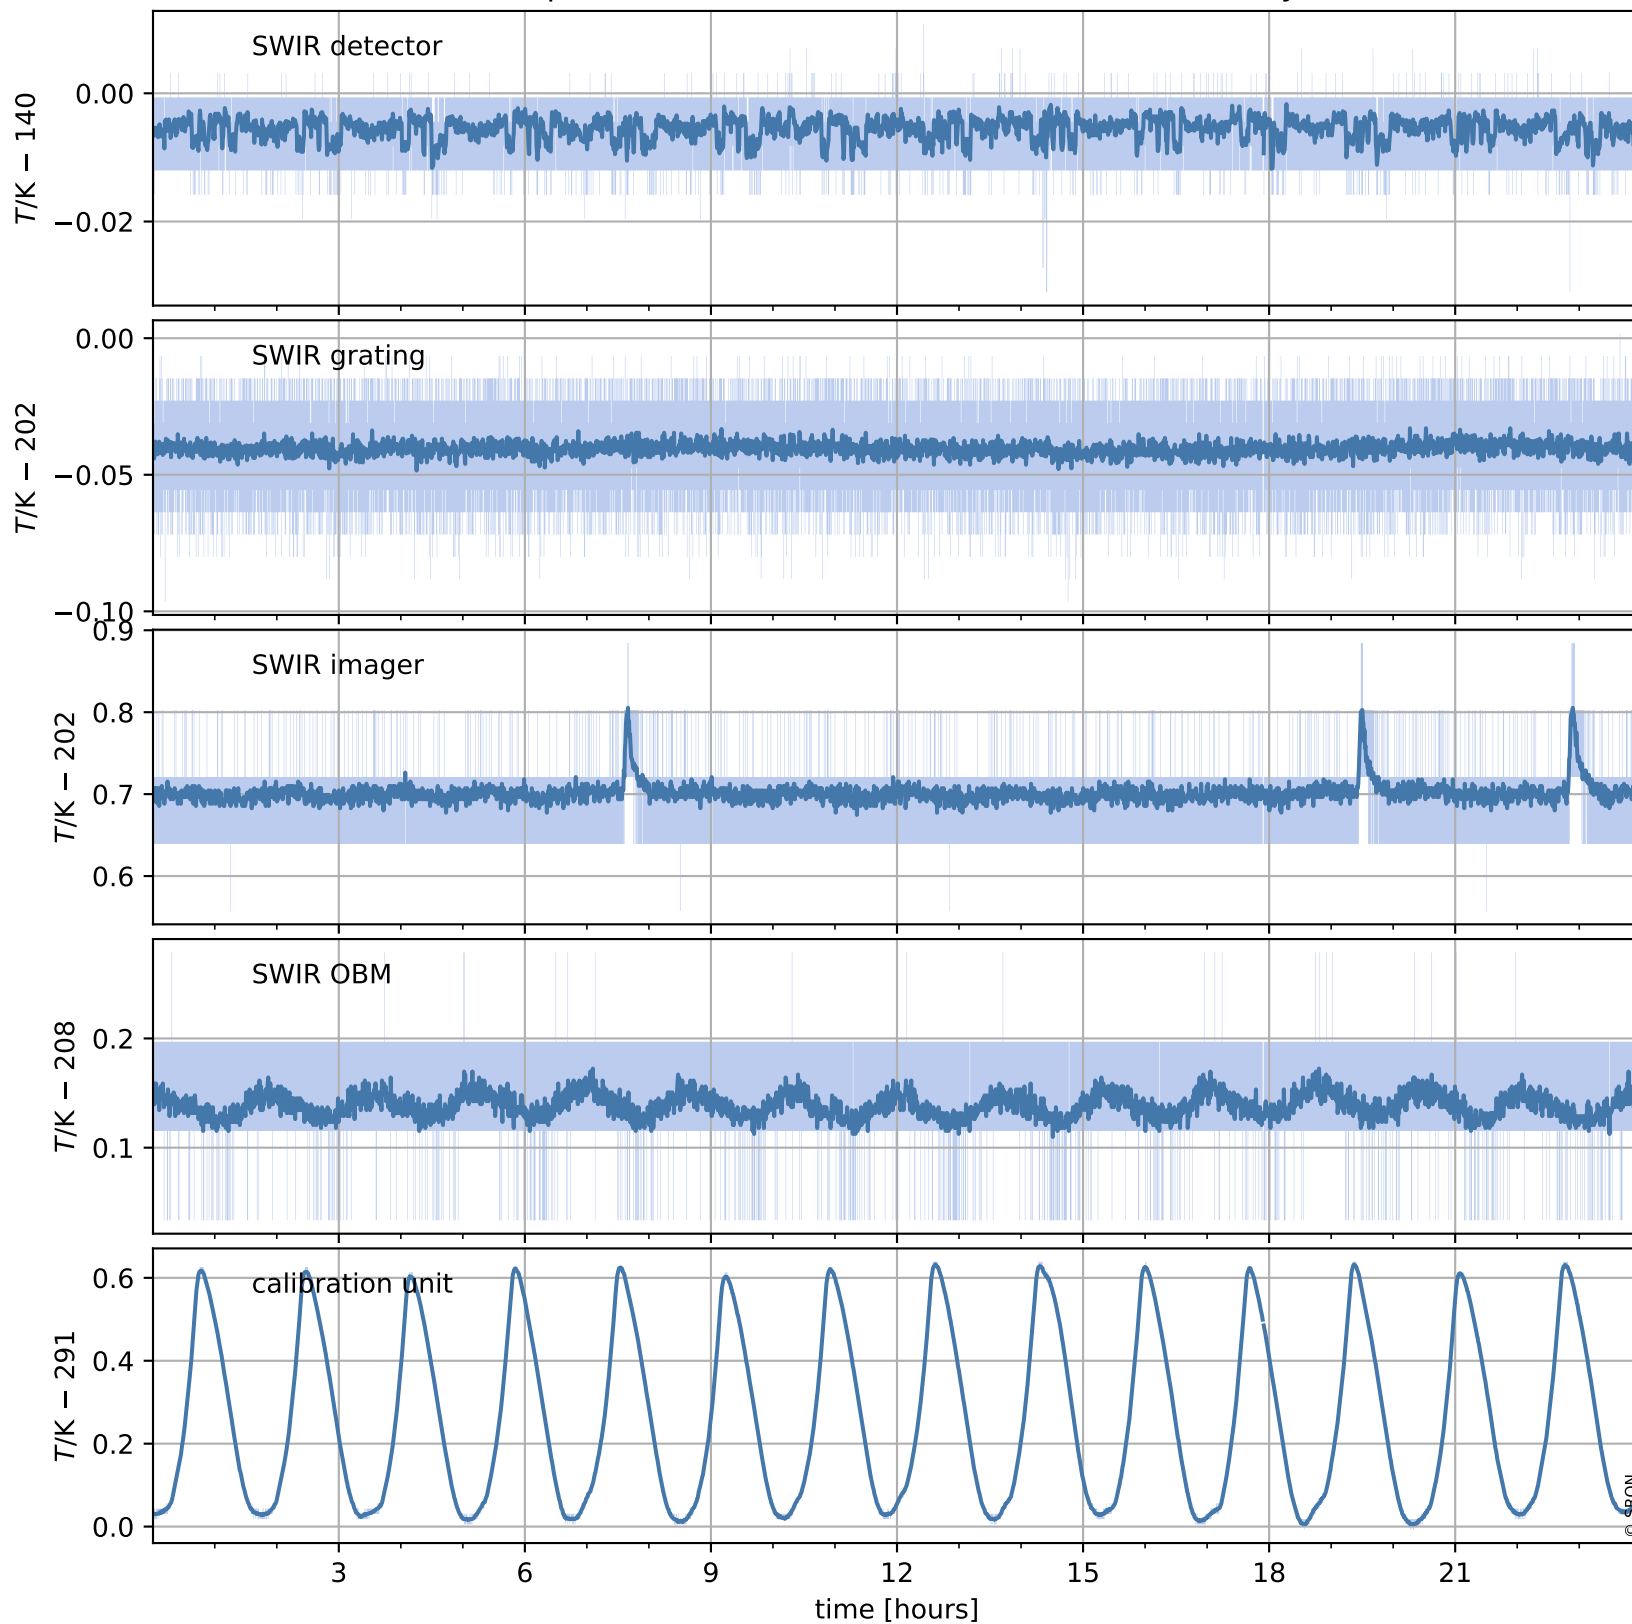

Tropomi SWIR housekeeping data

orbits : [18907, 18920]
coverage : 2021-06-07 / 2021-06-08
created : 2023-08-21T09:13:44

Temperature of sensors relevant for SWIR (one day)

Tropomi SWIR housekeeping data

orbits : [18436, 18920]
coverage : 2021-05-04 / 2021-06-08
created : 2023-08-21T09:13:44

Temperature of sensors relevant for SWIR (last month)

Tropomi SWIR housekeeping data

orbits : [18907, 18920]
coverage : 2021-06-07 / 2021-06-08
created : 2023-08-21T09:13:45

Current and duty cycle of 3 heaters relevant for SWIR (one day)

Tropomi SWIR housekeeping data

orbits : [18436, 18920]
coverage : 2021-05-04 / 2021-06-08
created : 2023-08-21T09:13:45

Current and duty cycle of 3 heaters relevant for SWIR (last month)

Tropomi SWIR housekeeping data