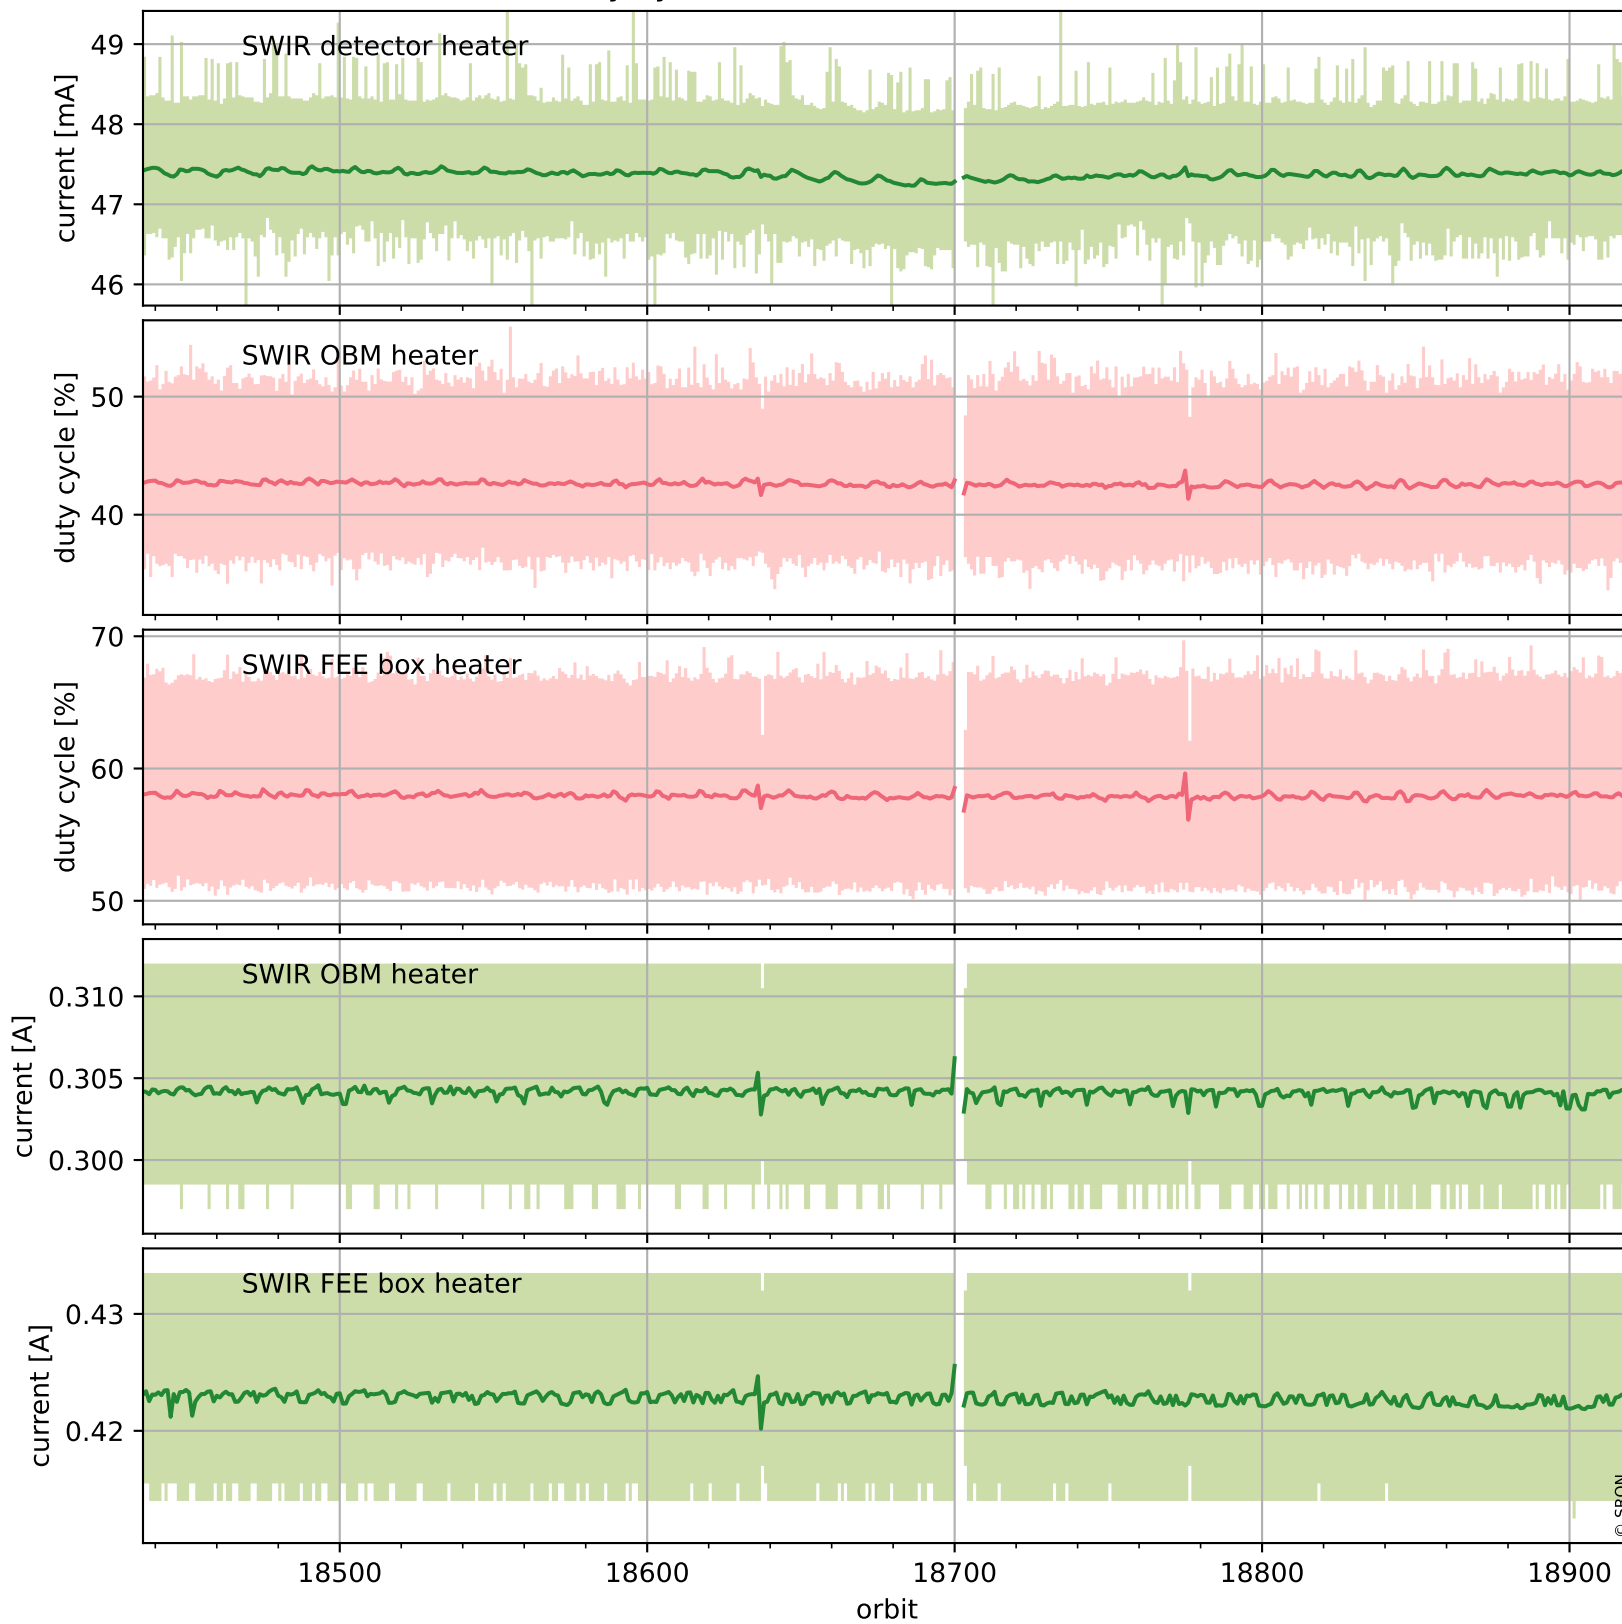

Tropomi SWIR housekeeping data

orbits : [18907, 18920]
coverage : 2021-06-07 / 2021-06-08
created : 2023-08-21T09:13:44

Temperature of sensors relevant for SWIR (one day)

Tropomi SWIR housekeeping data

orbits : [18436, 18920]
coverage : 2021-05-04 / 2021-06-08
created : 2023-08-21T09:13:44

Temperature of sensors relevant for SWIR (last month)

Tropomi SWIR housekeeping data

orbits : [18907, 18920]
coverage : 2021-06-07 / 2021-06-08
created : 2023-08-21T09:13:45

Current and duty cycle of 3 heaters relevant for SWIR (one day)

Tropomi SWIR housekeeping data

orbits : [18436, 18920]
coverage : 2021-05-04 / 2021-06-08
created : 2023-08-21T09:13:45

Current and duty cycle of 3 heaters relevant for SWIR (last month)

Tropomi SWIR housekeeping data

orbits : [18907, 18920]
coverage : 2021-06-07 / 2021-06-08
created : 2023-08-21T09:13:45

Temperature of sensors at the SWIR front-end electronics (one day)

Tropomi SWIR housekeeping data

orbits : [18436, 18920]
coverage : 2021-05-04 / 2021-06-08
created : 2023-08-21T09:13:46