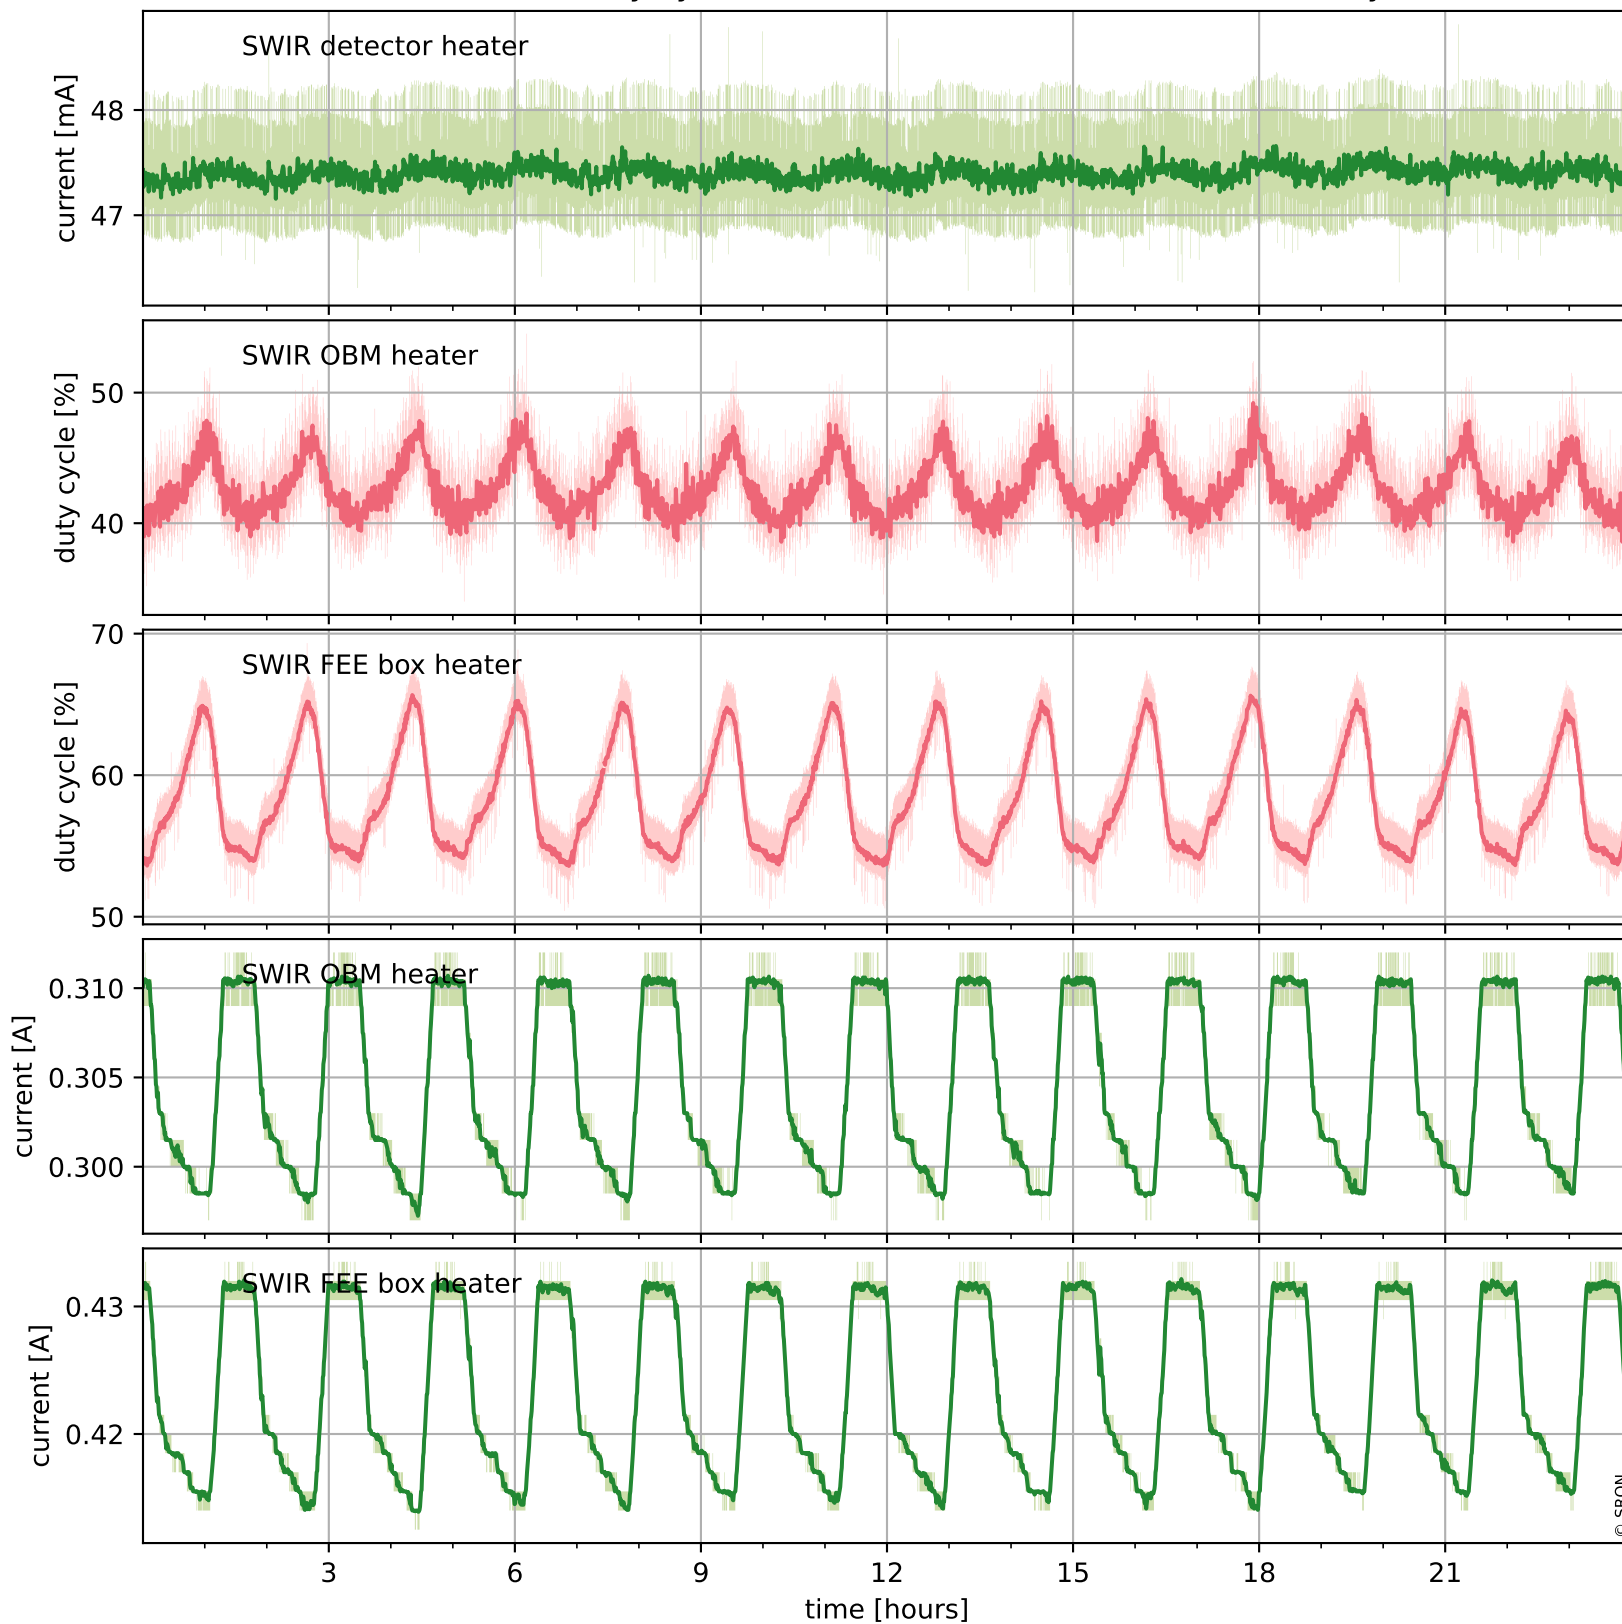

Tropomi SWIR housekeeping data

orbits : [18921, 18934]
coverage : 2021-06-08 / 2021-06-09
created : 2023-08-21T09:13:46

Temperature of sensors relevant for SWIR (one day)

Tropomi SWIR housekeeping data

orbits : [18450, 18934]
coverage : 2021-05-05 / 2021-06-09
created : 2023-08-21T09:13:47

Temperature of sensors relevant for SWIR (last month)

Tropomi SWIR housekeeping data

orbits : [18921, 18934]
coverage : 2021-06-08 / 2021-06-09
created : 2023-08-21T09:13:47

Current and duty cycle of 3 heaters relevant for SWIR (one day)

Tropomi SWIR housekeeping data

orbits : [18450, 18934]
coverage : 2021-05-05 / 2021-06-09
created : 2023-08-21T09:13:47

Current and duty cycle of 3 heaters relevant for SWIR (last month)

Tropomi SWIR housekeeping data