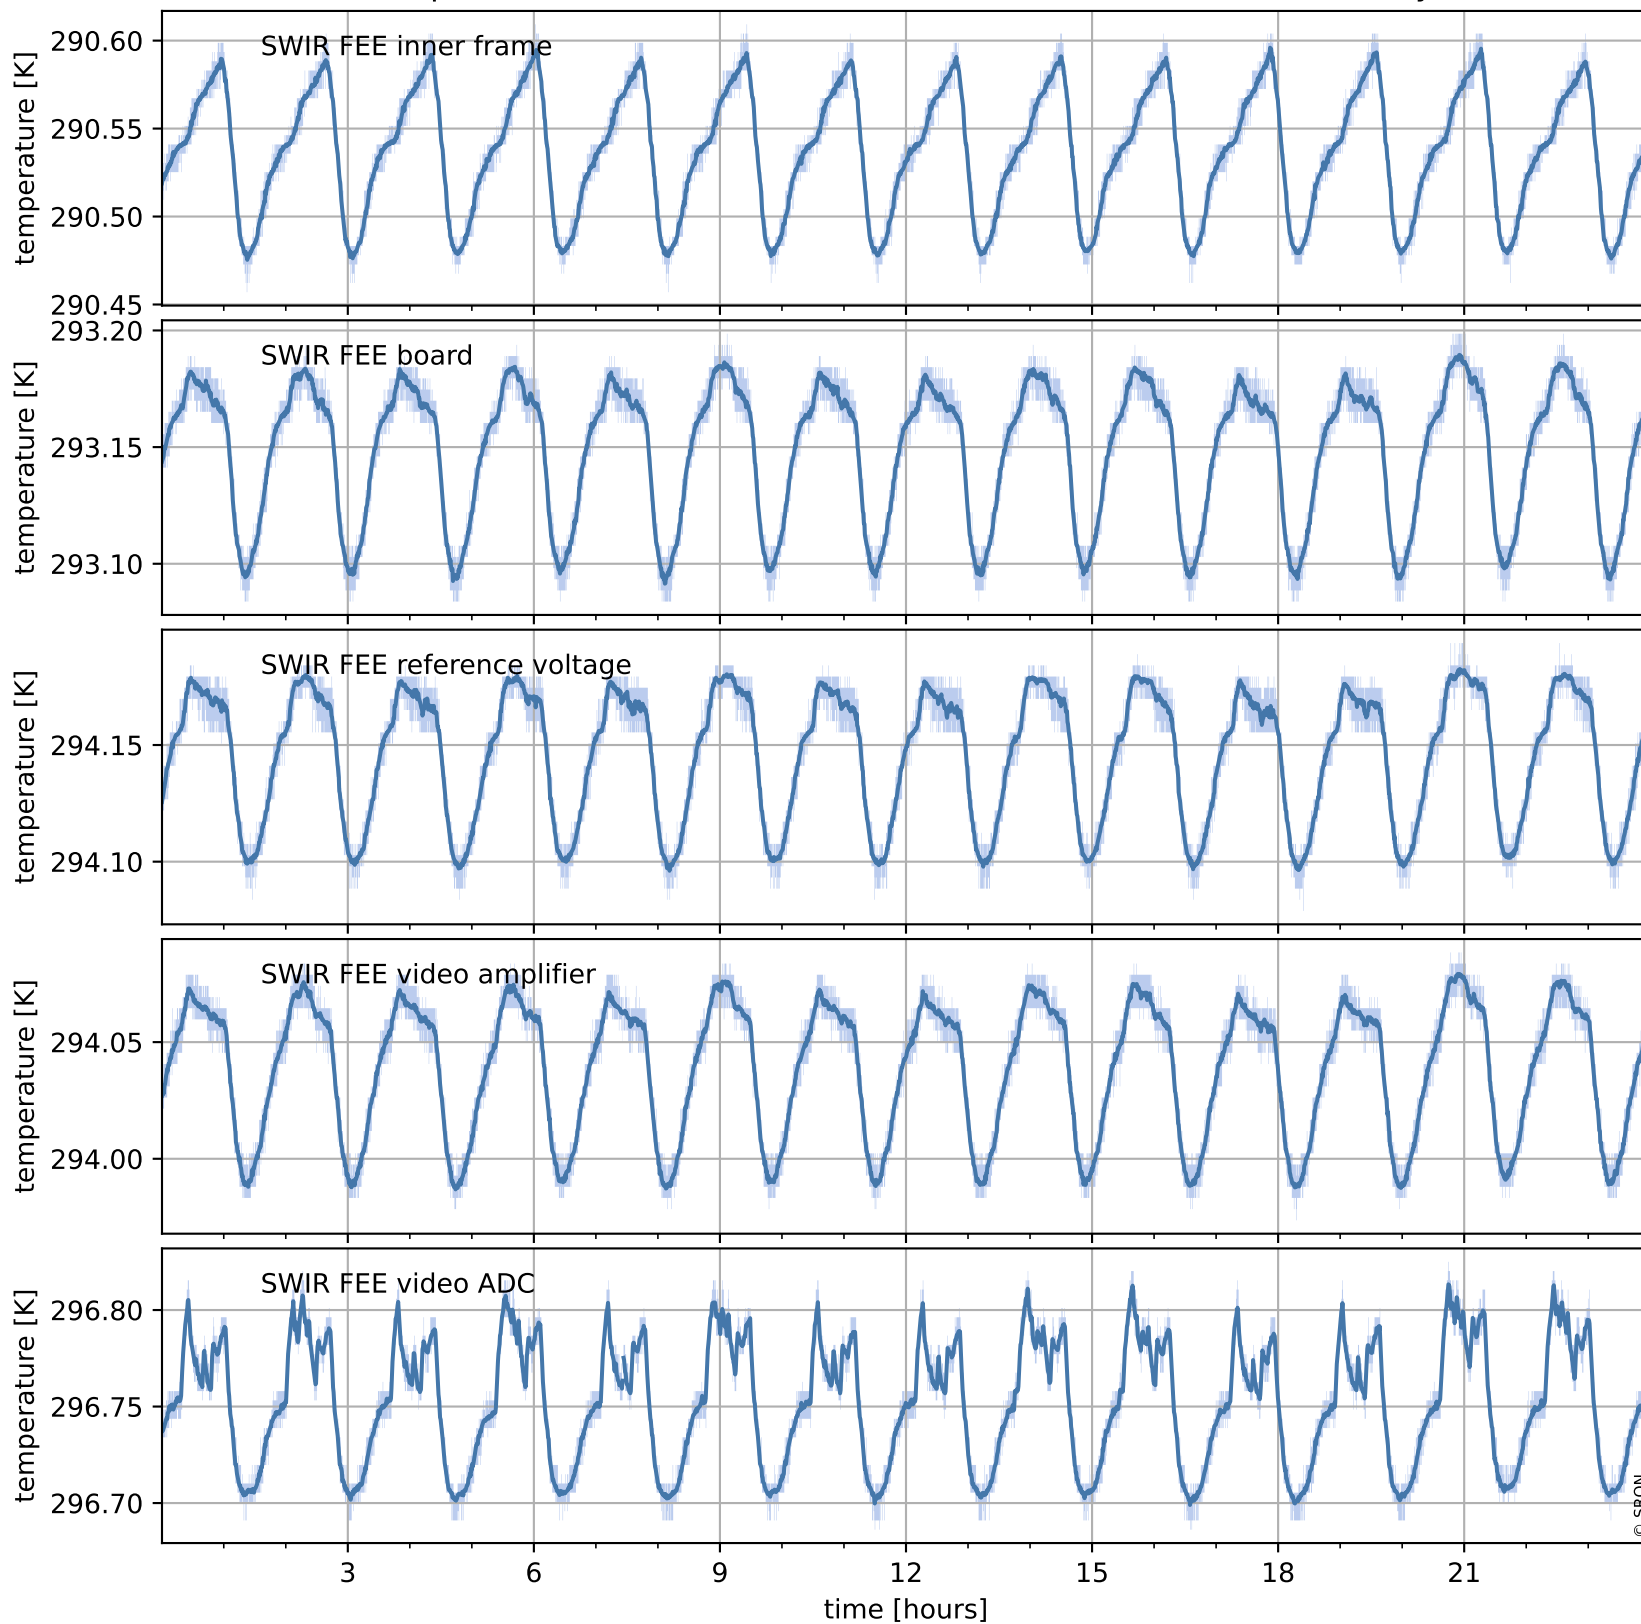

Tropomi SWIR housekeeping data

orbits : [18921, 18934]
coverage : 2021-06-08 / 2021-06-09
created : 2023-08-21T09:13:46

Temperature of sensors relevant for SWIR (one day)

Tropomi SWIR housekeeping data

orbits : [18450, 18934]
coverage : 2021-05-05 / 2021-06-09
created : 2023-08-21T09:13:47

Temperature of sensors relevant for SWIR (last month)

Tropomi SWIR housekeeping data

orbits : [18921, 18934]
coverage : 2021-06-08 / 2021-06-09
created : 2023-08-21T09:13:47

Current and duty cycle of 3 heaters relevant for SWIR (one day)

Tropomi SWIR housekeeping data

orbits : [18450, 18934]
coverage : 2021-05-05 / 2021-06-09
created : 2023-08-21T09:13:47

Current and duty cycle of 3 heaters relevant for SWIR (last month)

Tropomi SWIR housekeeping data

orbits : [18921, 18934]
coverage : 2021-06-08 / 2021-06-09
created : 2023-08-21T09:13:48

Temperature of sensors at the SWIR front-end electronics (one day)

Tropomi SWIR housekeeping data

orbits : [18450, 18934]
coverage : 2021-05-05 / 2021-06-09
created : 2023-08-21T09:13:48