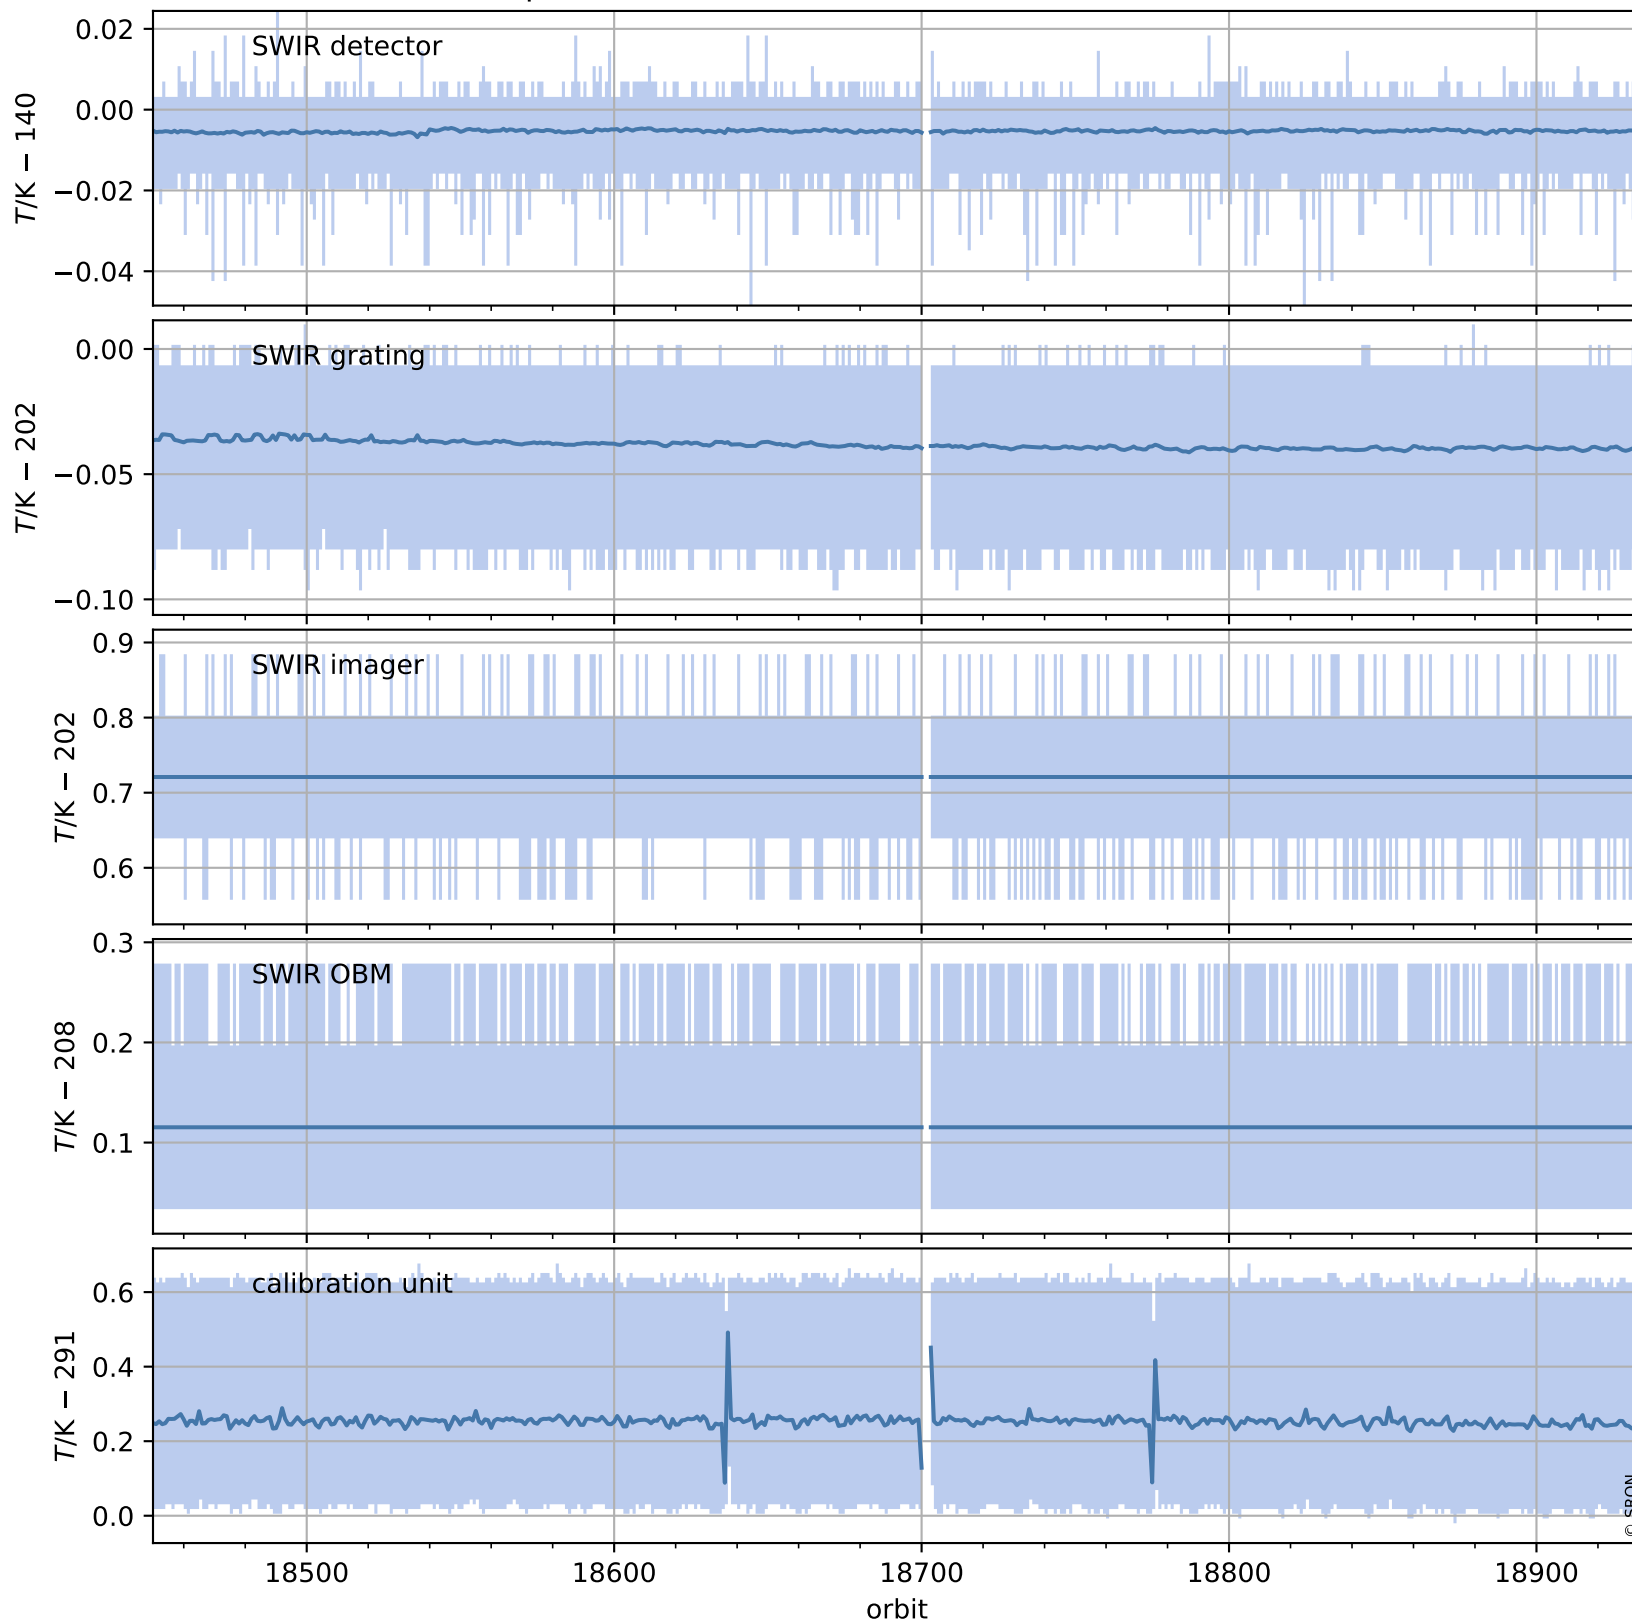

Tropomi SWIR housekeeping data

orbits : [18921, 18934]
coverage : 2021-06-08 / 2021-06-09
created : 2023-08-21T09:13:46

Temperature of sensors relevant for SWIR (one day)

Tropomi SWIR housekeeping data

orbits : [18450, 18934]
coverage : 2021-05-05 / 2021-06-09
created : 2023-08-21T09:13:47

Temperature of sensors relevant for SWIR (last month)

Tropomi SWIR housekeeping data

orbits : [18921, 18934]
coverage : 2021-06-08 / 2021-06-09
created : 2023-08-21T09:13:47

Current and duty cycle of 3 heaters relevant for SWIR (one day)

Tropomi SWIR housekeeping data

orbits : [18450, 18934]
coverage : 2021-05-05 / 2021-06-09
created : 2023-08-21T09:13:47

Current and duty cycle of 3 heaters relevant for SWIR (last month)

Tropomi SWIR housekeeping data

orbits : [18921, 18934]
coverage : 2021-06-08 / 2021-06-09
created : 2023-08-21T09:13:48

Temperature of sensors at the SWIR front-end electronics (one day)

Tropomi SWIR housekeeping data

orbits : [18450, 18934]
coverage : 2021-05-05 / 2021-06-09
created : 2023-08-21T09:13:48