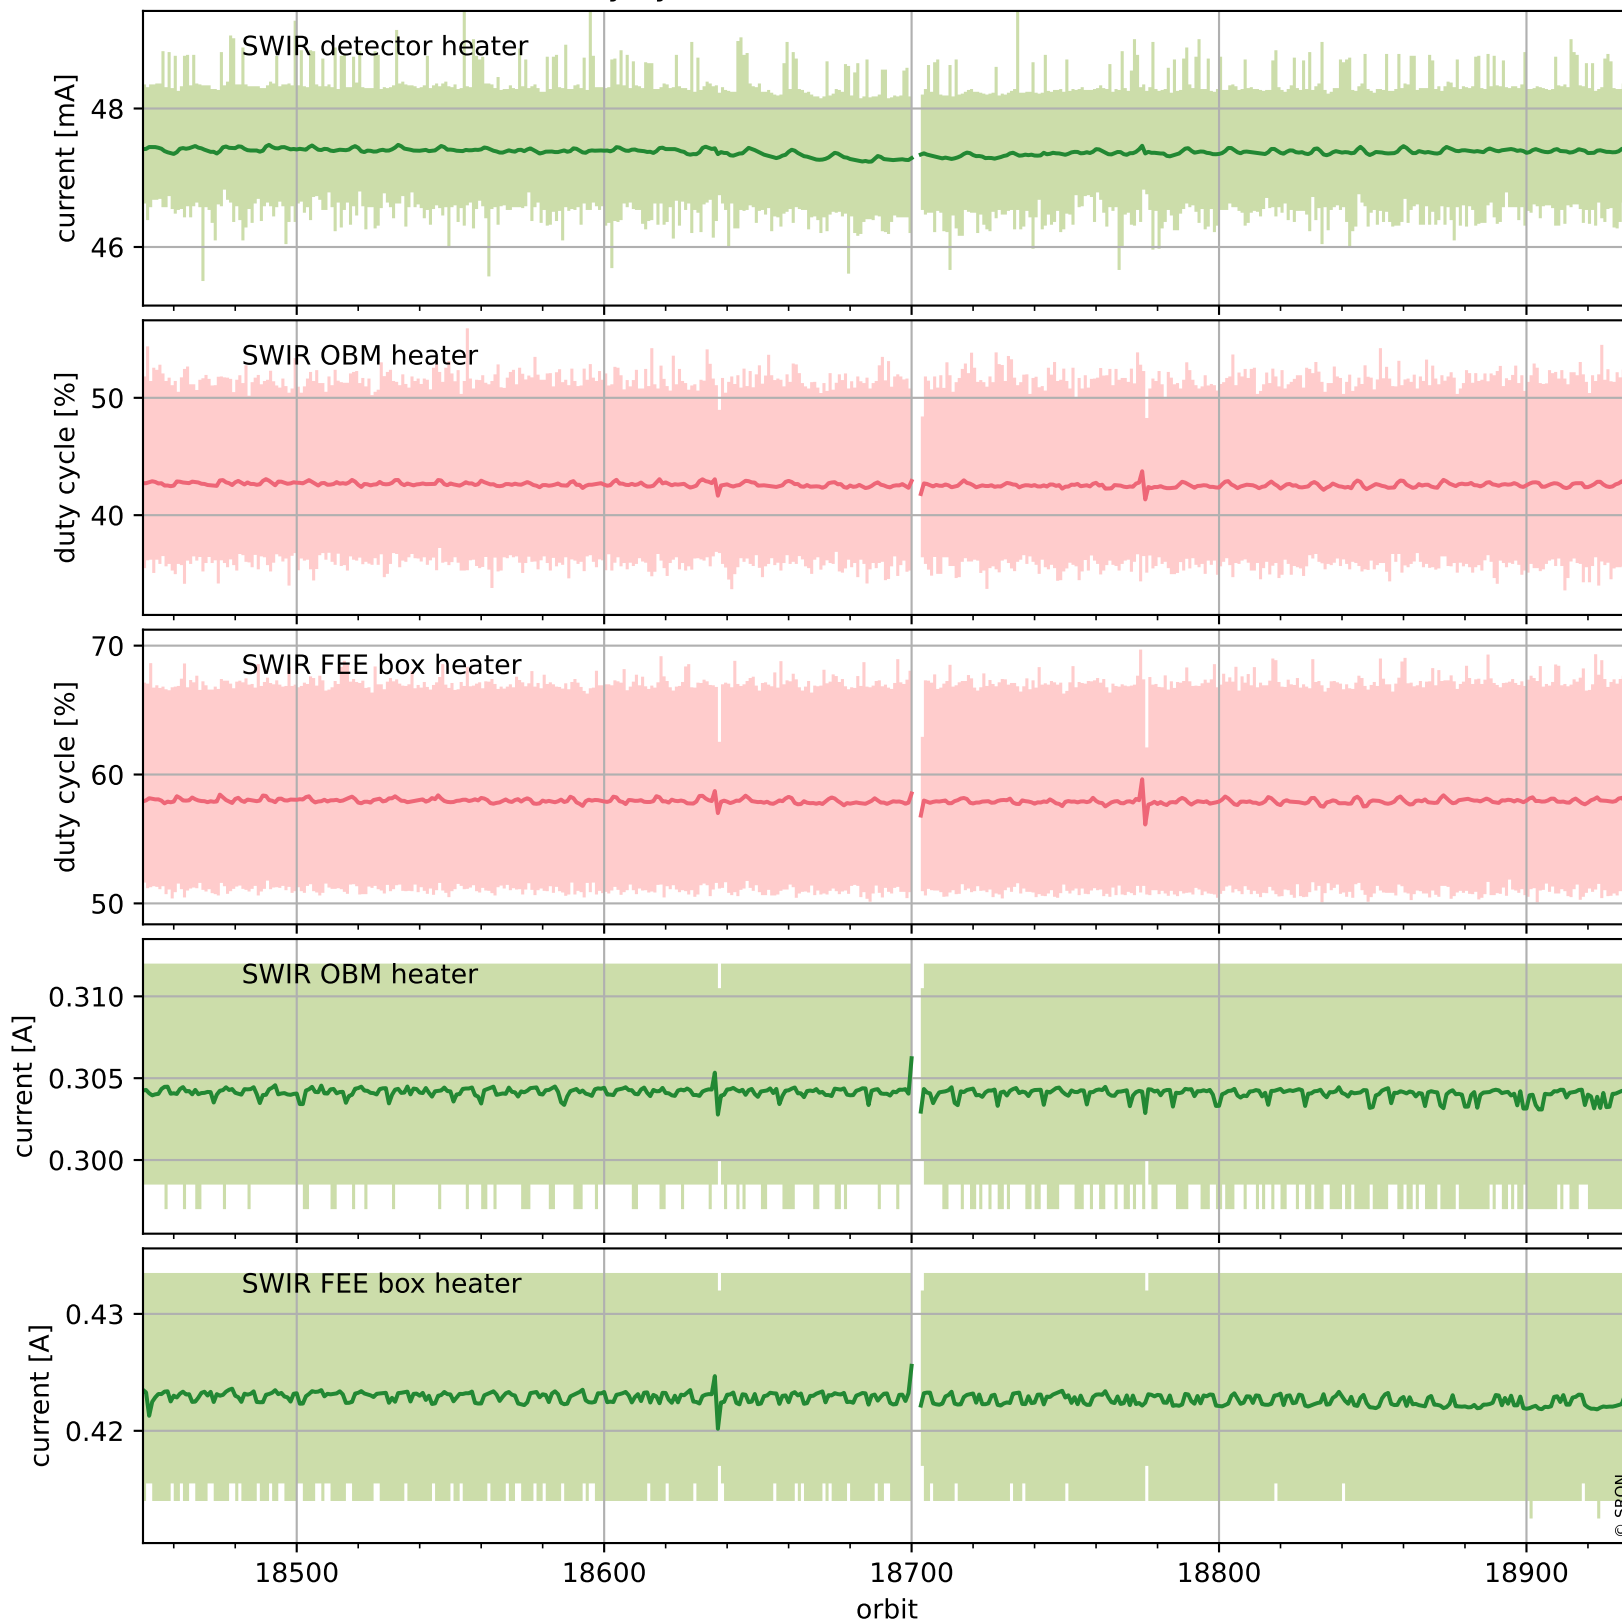

Tropomi SWIR housekeeping data

orbits : [18921, 18934]
coverage : 2021-06-08 / 2021-06-09
created : 2023-08-21T09:13:46

Temperature of sensors relevant for SWIR (one day)

Tropomi SWIR housekeeping data

orbits : [18450, 18934]
coverage : 2021-05-05 / 2021-06-09
created : 2023-08-21T09:13:47

Temperature of sensors relevant for SWIR (last month)

Tropomi SWIR housekeeping data

orbits : [18921, 18934]
coverage : 2021-06-08 / 2021-06-09
created : 2023-08-21T09:13:47

Current and duty cycle of 3 heaters relevant for SWIR (one day)

Tropomi SWIR housekeeping data

orbits : [18450, 18934]
coverage : 2021-05-05 / 2021-06-09
created : 2023-08-21T09:13:47

Current and duty cycle of 3 heaters relevant for SWIR (last month)

Tropomi SWIR housekeeping data

orbits : [18921, 18934]
coverage : 2021-06-08 / 2021-06-09
created : 2023-08-21T09:13:48

Temperature of sensors at the SWIR front-end electronics (one day)

Tropomi SWIR housekeeping data

orbits : [18450, 18934]
coverage : 2021-05-05 / 2021-06-09
created : 2023-08-21T09:13:48