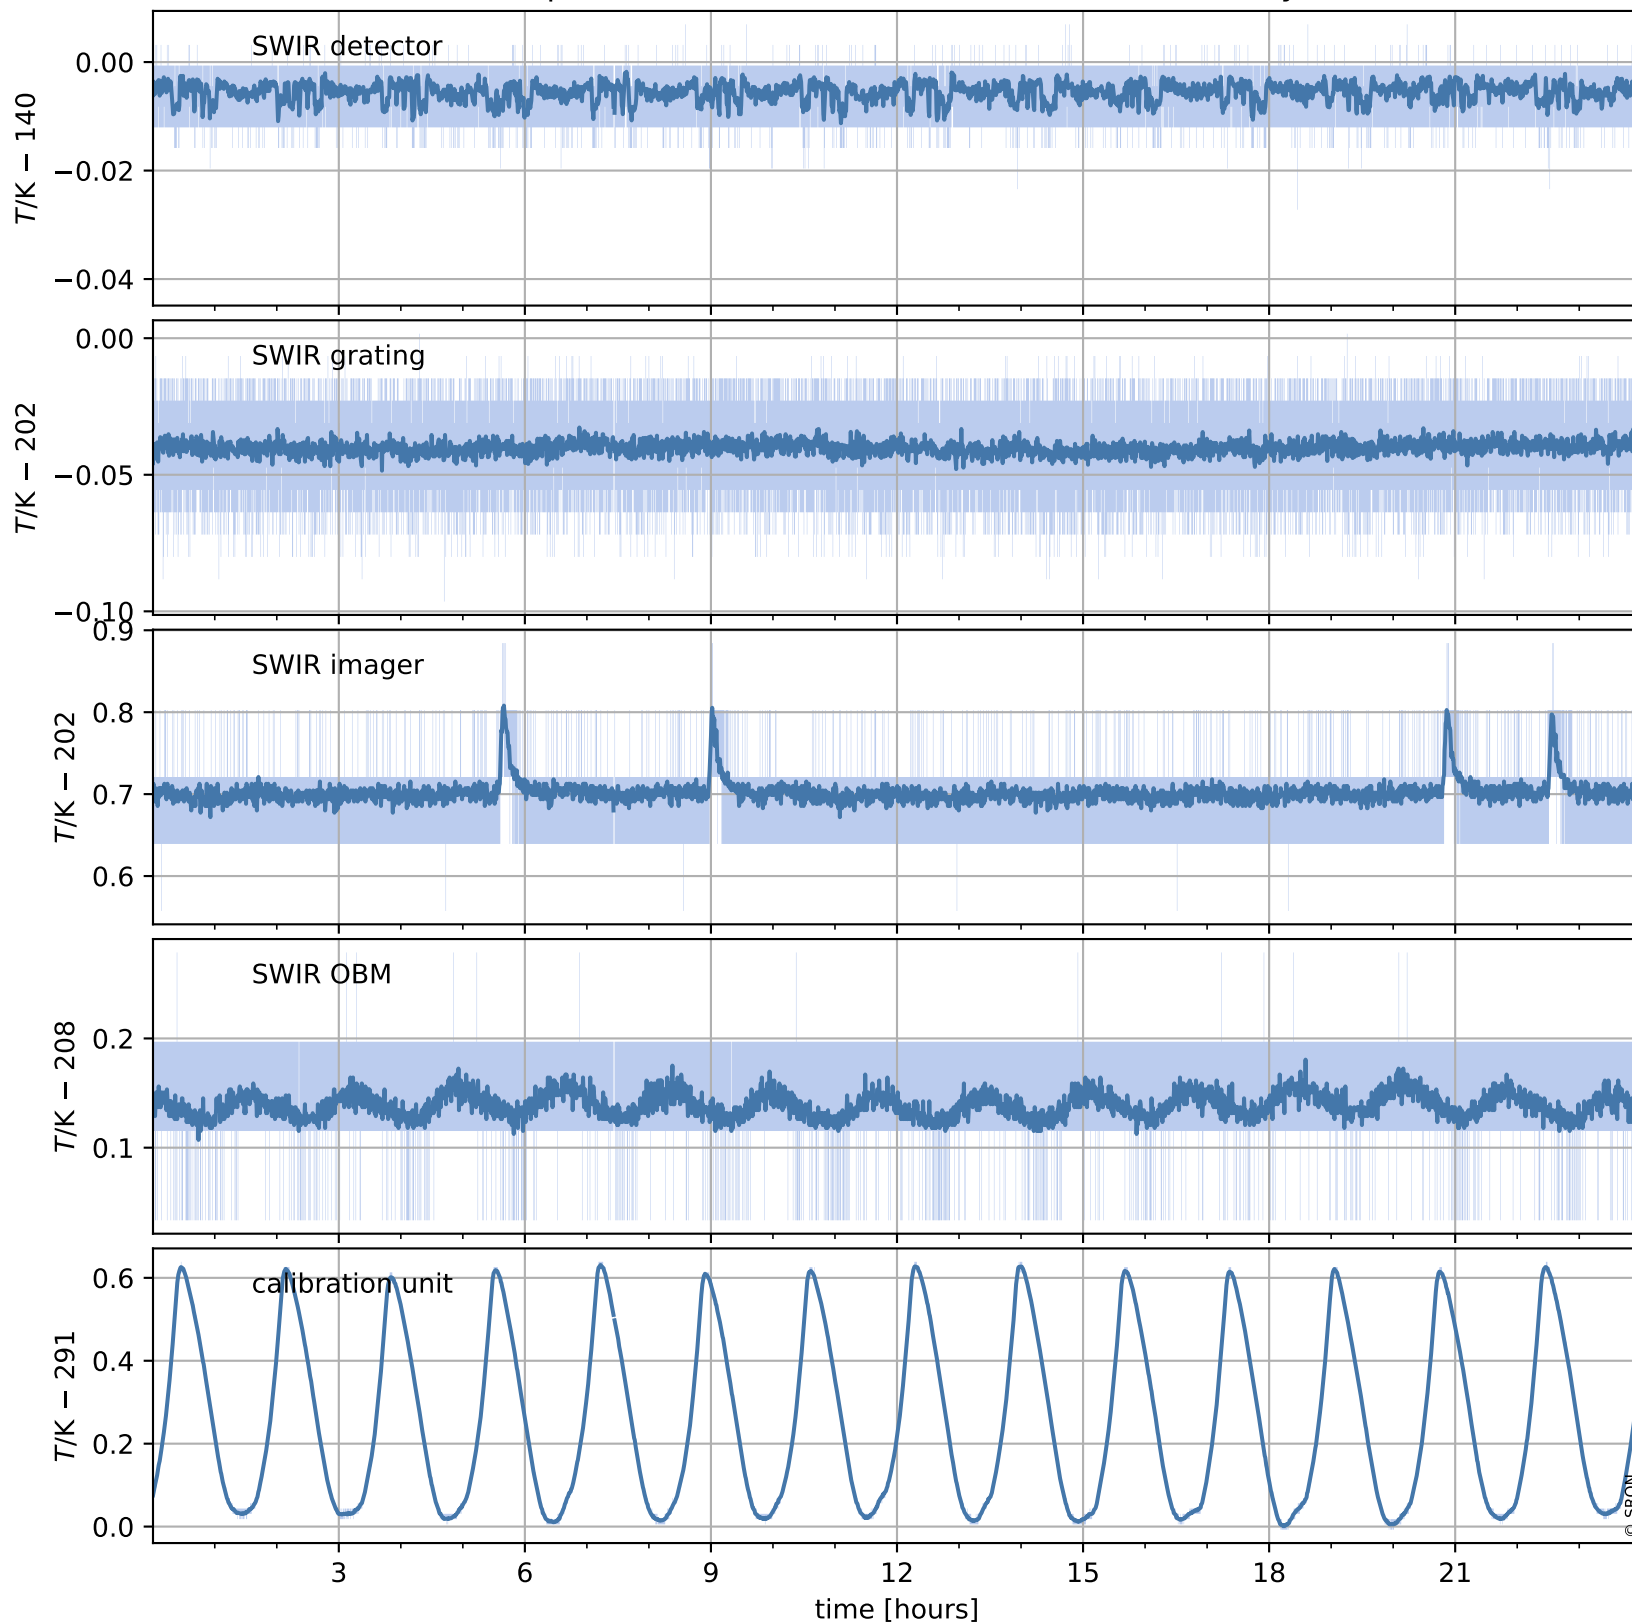

Tropomi SWIR housekeeping data

orbits : [18921, 18934]
coverage : 2021-06-08 / 2021-06-09
created : 2023-08-21T09:13:46

Temperature of sensors relevant for SWIR (one day)

Tropomi SWIR housekeeping data

orbits : [18450, 18934]
coverage : 2021-05-05 / 2021-06-09
created : 2023-08-21T09:13:47

Temperature of sensors relevant for SWIR (last month)

Tropomi SWIR housekeeping data

orbits : [18921, 18934]
coverage : 2021-06-08 / 2021-06-09
created : 2023-08-21T09:13:47

Current and duty cycle of 3 heaters relevant for SWIR (one day)

Tropomi SWIR housekeeping data

orbits : [18450, 18934]
coverage : 2021-05-05 / 2021-06-09
created : 2023-08-21T09:13:47

Current and duty cycle of 3 heaters relevant for SWIR (last month)

Tropomi SWIR housekeeping data

orbits : [18921, 18934]
coverage : 2021-06-08 / 2021-06-09
created : 2023-08-21T09:13:48

Temperature of sensors at the SWIR front-end electronics (one day)

Tropomi SWIR housekeeping data

orbits : [18450, 18934]
coverage : 2021-05-05 / 2021-06-09
created : 2023-08-21T09:13:48