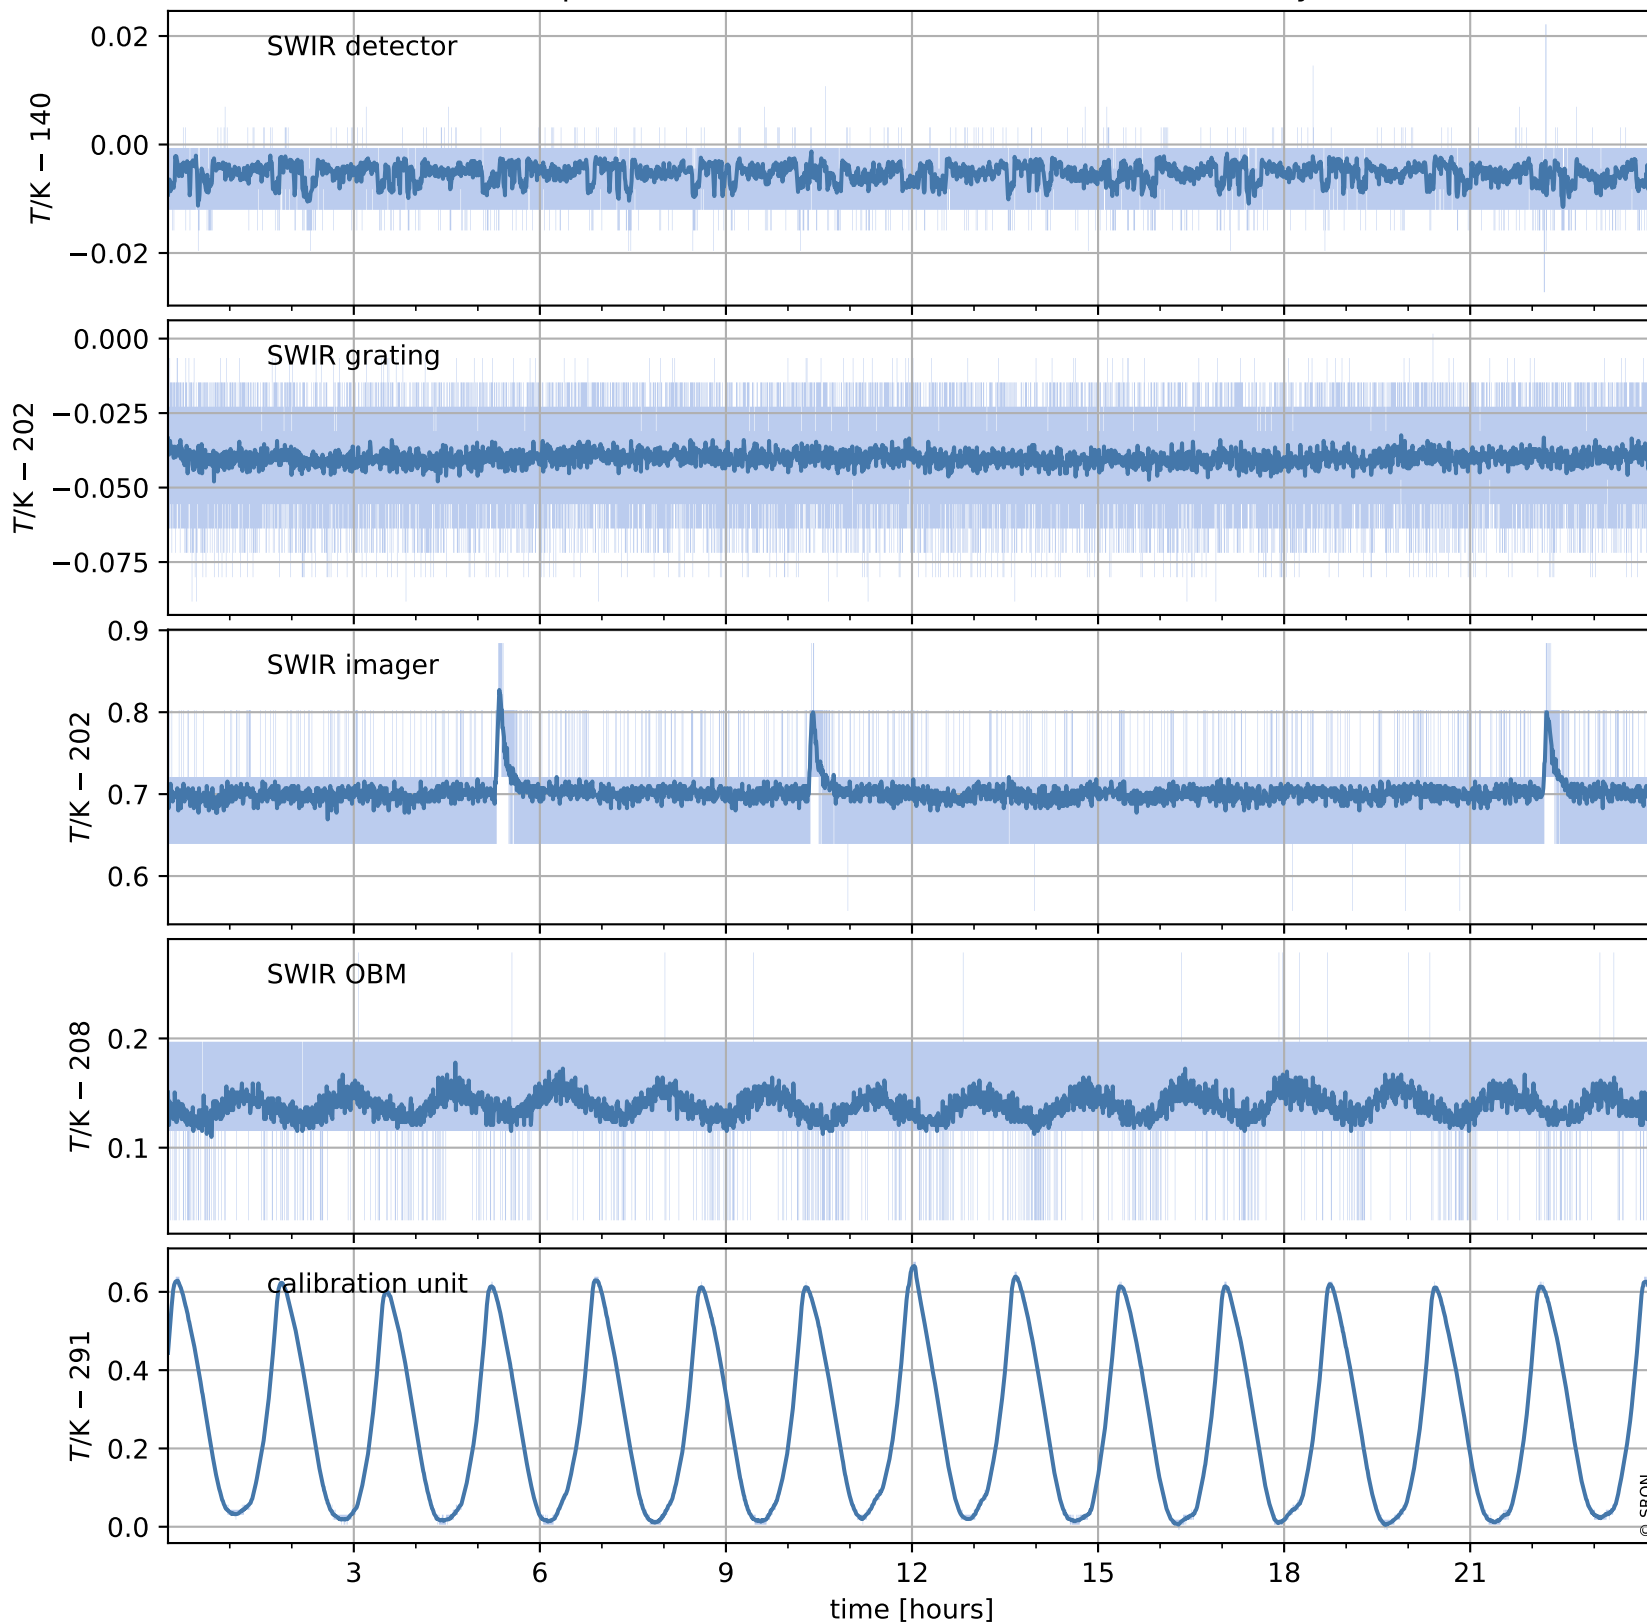

# Tropomi SWIR housekeeping data

orbits : [18935, 18948]  
coverage : 2021-06-09 / 2021-06-10  
created : 2023-08-21T09:13:49

## Temperature of sensors relevant for SWIR (one day)

## Temperature of sensors relevant for SWIR (last month)