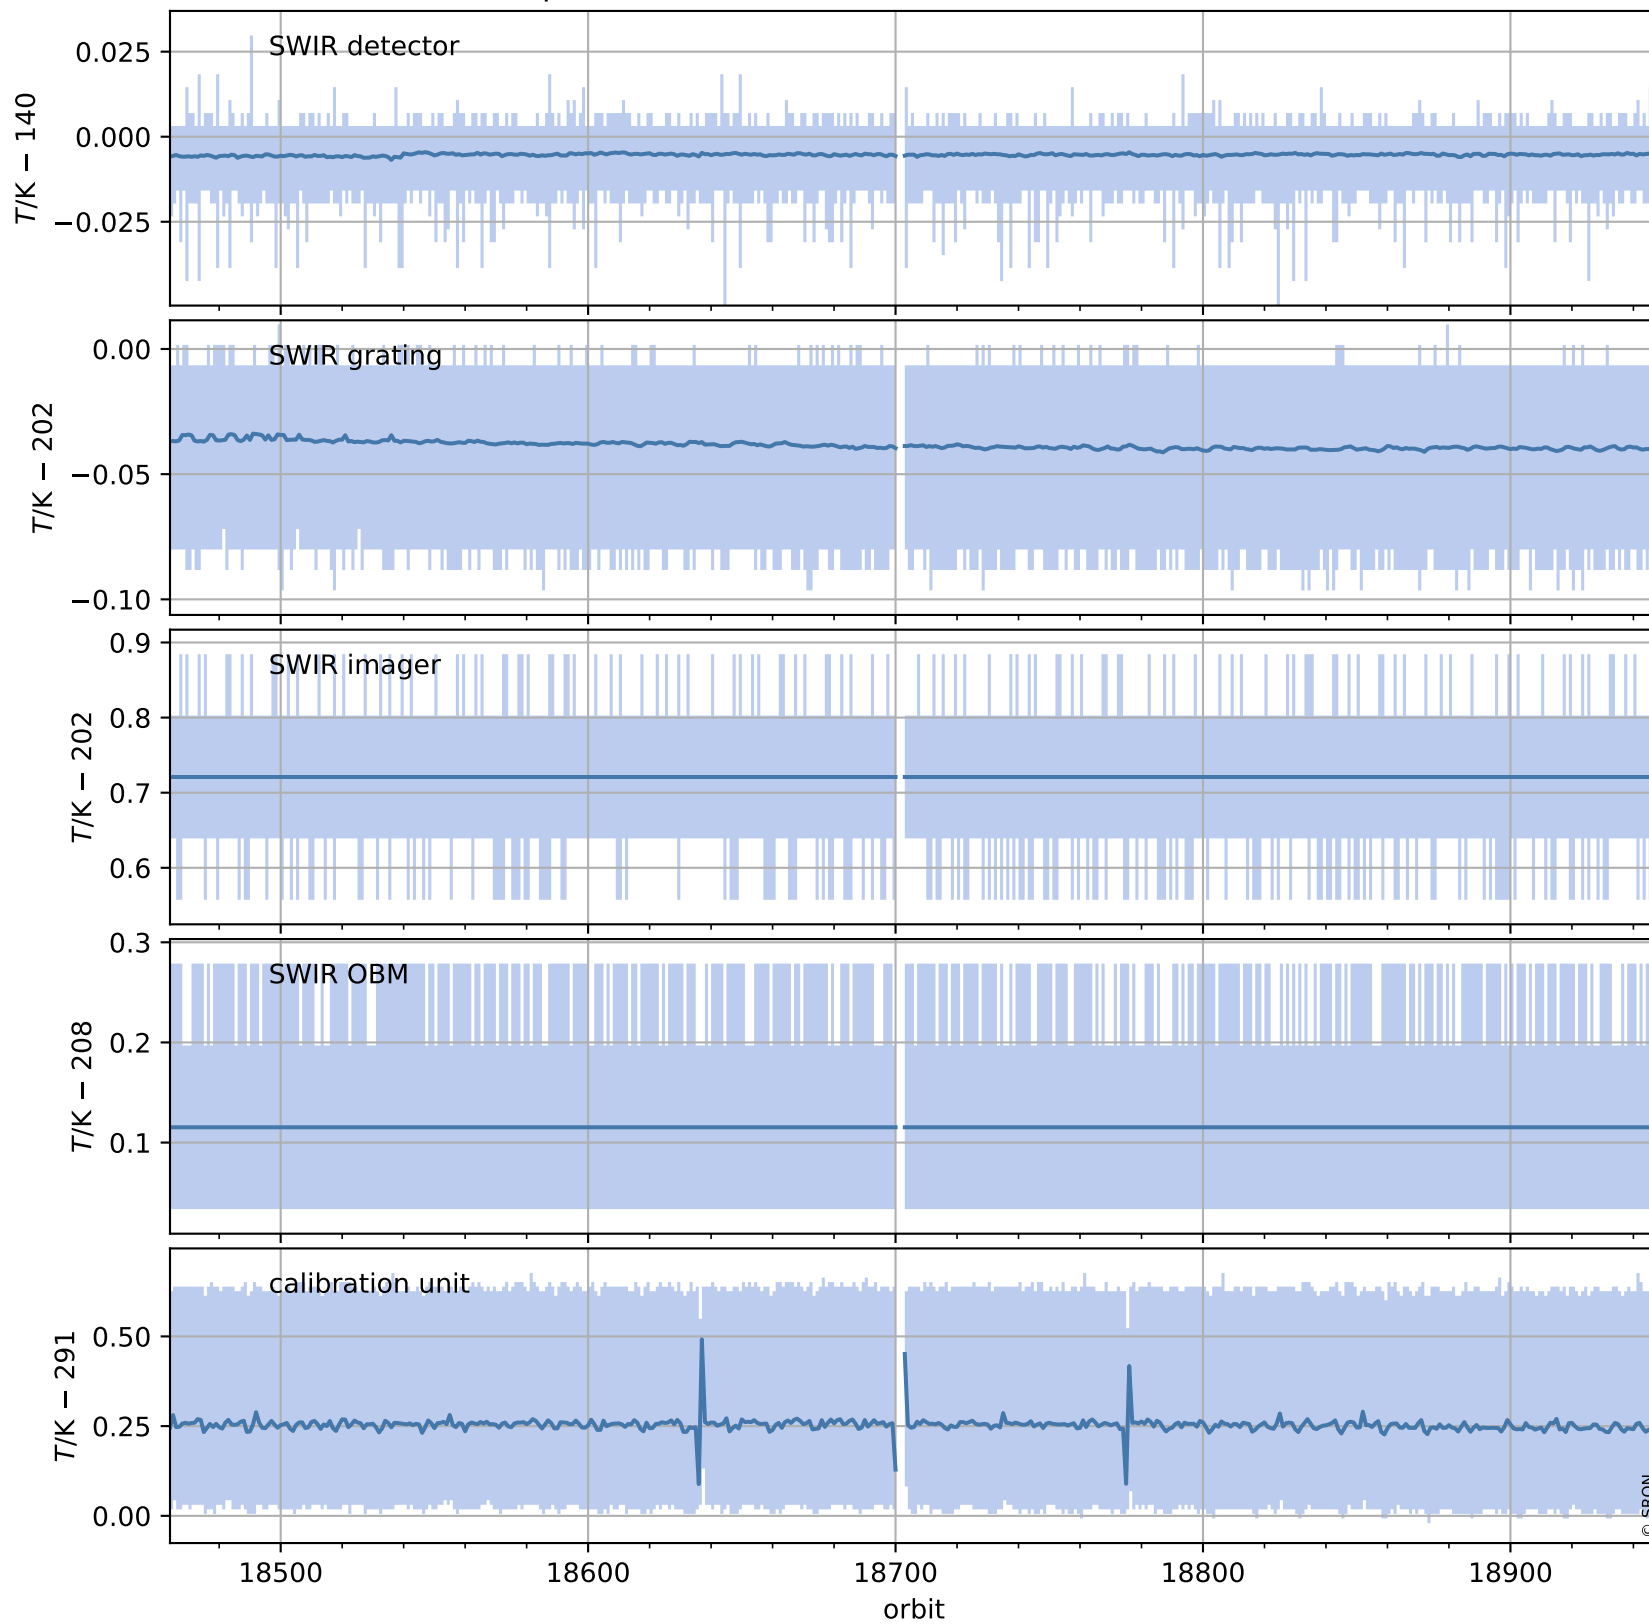

# Tropomi SWIR housekeeping data

orbits : [18935, 18948]  
coverage : 2021-06-09 / 2021-06-10  
created : 2023-08-21T09:13:49

## Temperature of sensors relevant for SWIR (one day)

# Tropomi SWIR housekeeping data

orbits : [18464, 18948]  
coverage : 2021-05-06 / 2021-06-10  
created : 2023-08-21T09:13:49

## Temperature of sensors relevant for SWIR (last month)