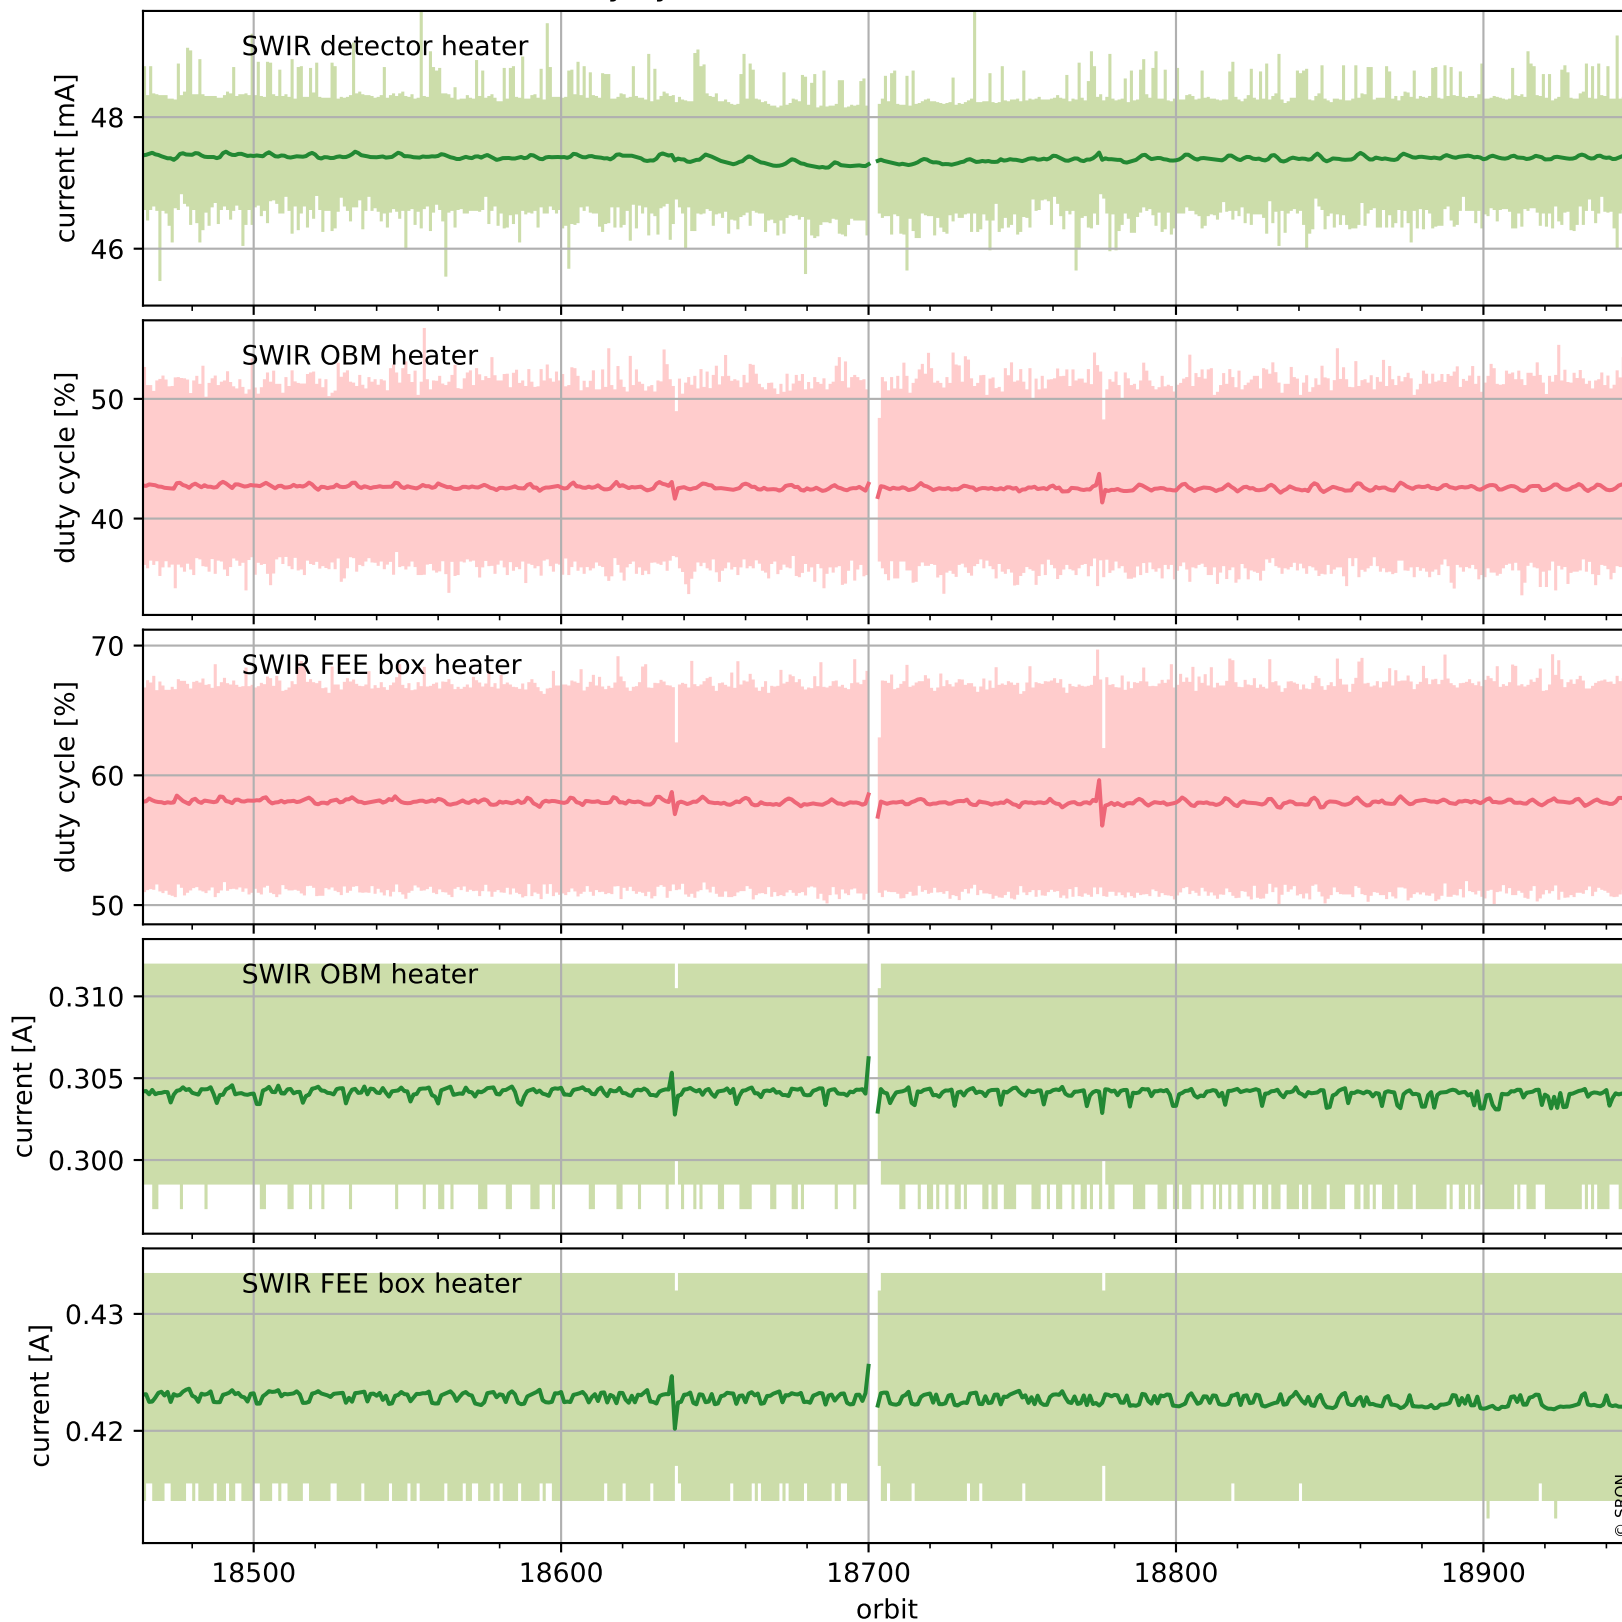

Tropomi SWIR housekeeping data

orbits : [18464, 18948]
coverage : 2021-05-06 / 2021-06-10
created : 2023-08-21T09:13:50

Current and duty cycle of 3 heaters relevant for SWIR (last month)