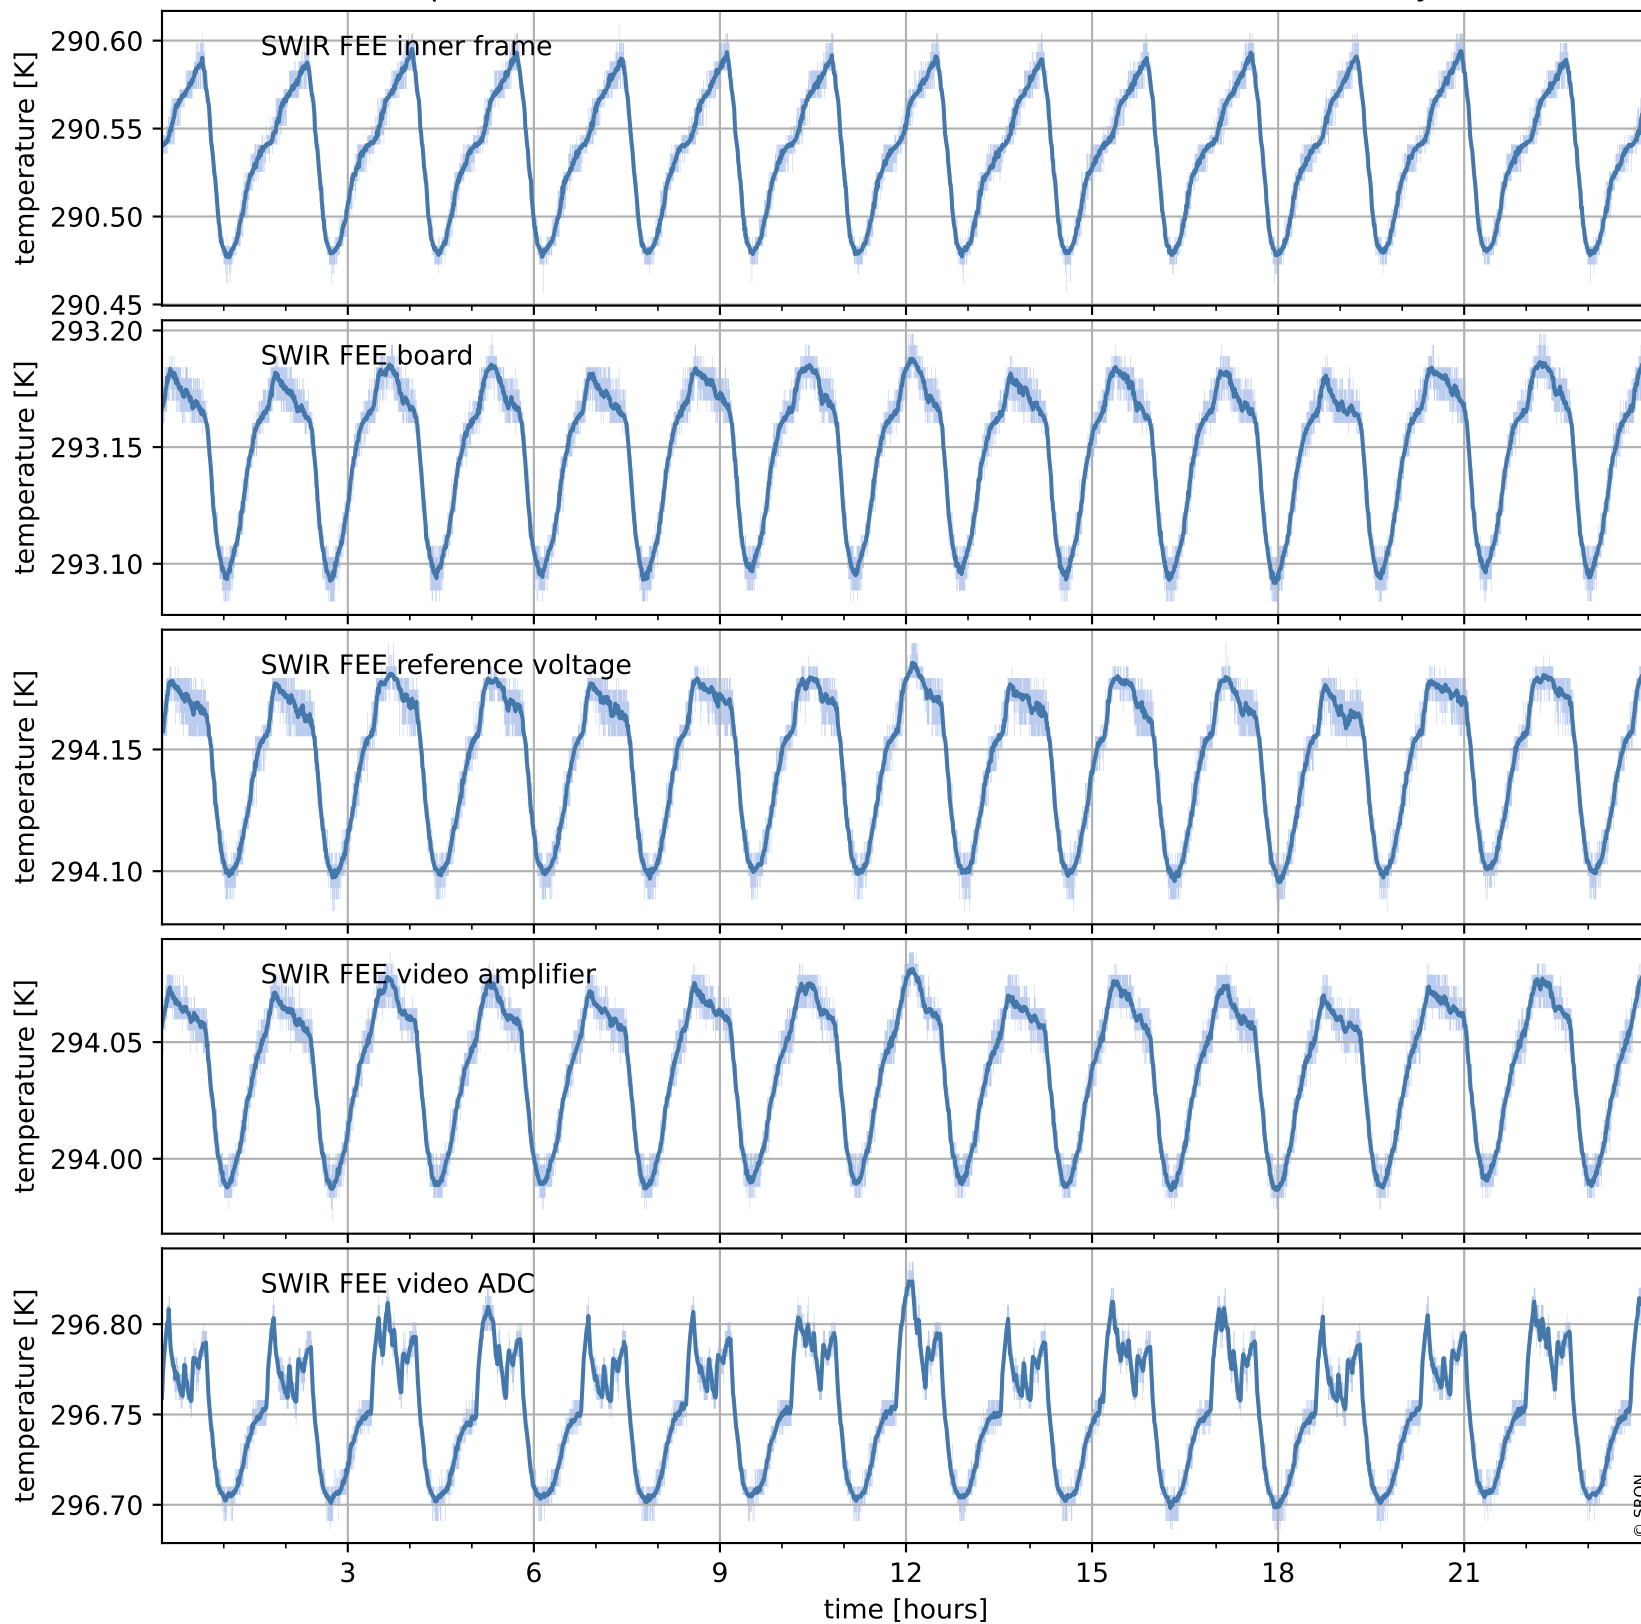

Tropomi SWIR housekeeping data

orbits : [18935, 18948]
coverage : 2021-06-09 / 2021-06-10
created : 2023-08-21T09:13:50

Temperature of sensors at the SWIR front-end electronics (one day)