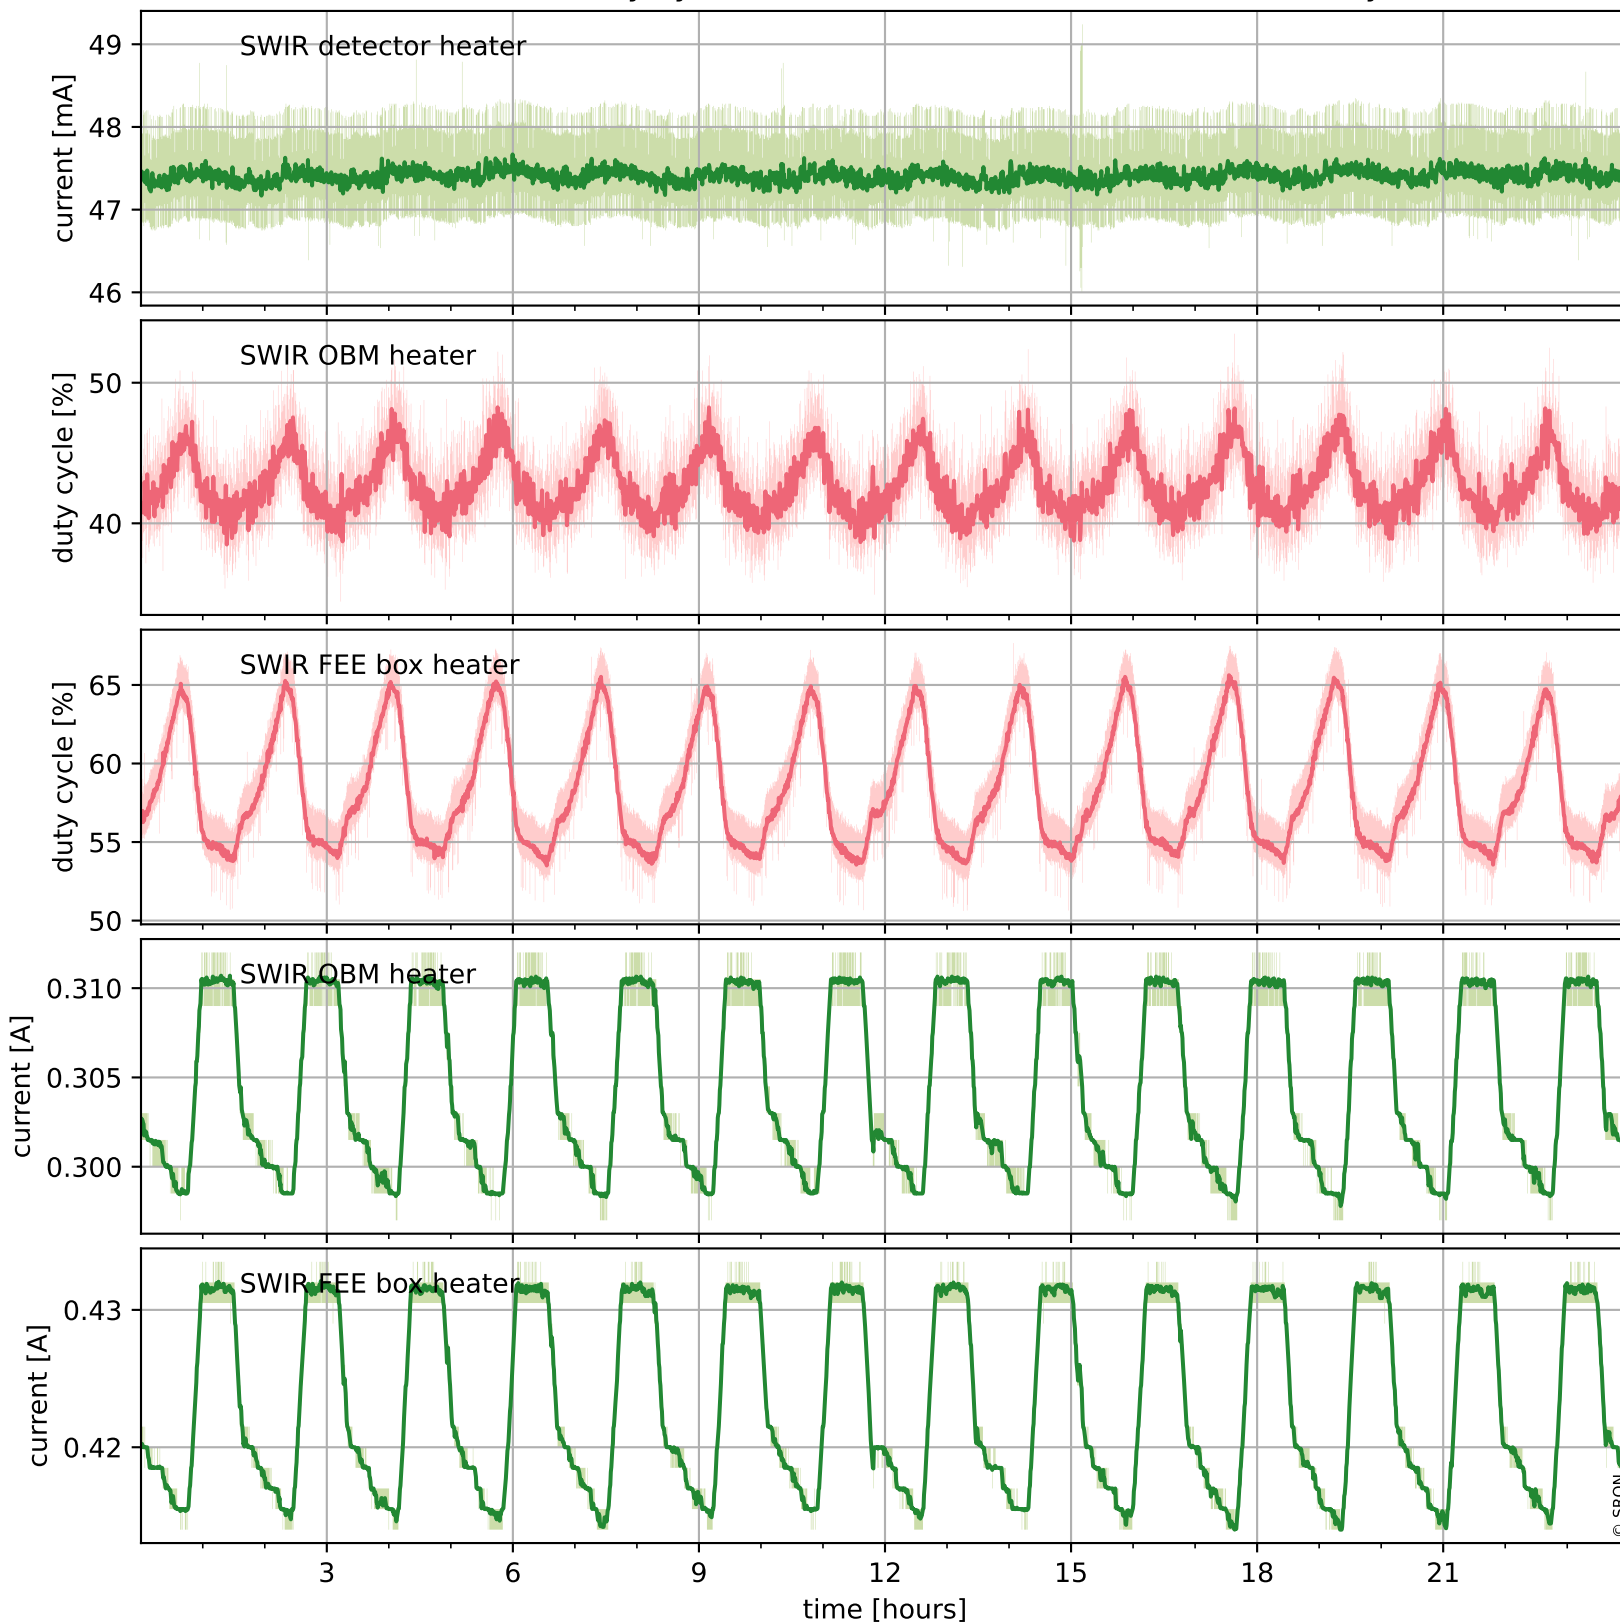

Tropomi SWIR housekeeping data

orbits : [18935, 18948]
coverage : 2021-06-09 / 2021-06-10
created : 2023-08-21T09:13:49

Current and duty cycle of 3 heaters relevant for SWIR (one day)