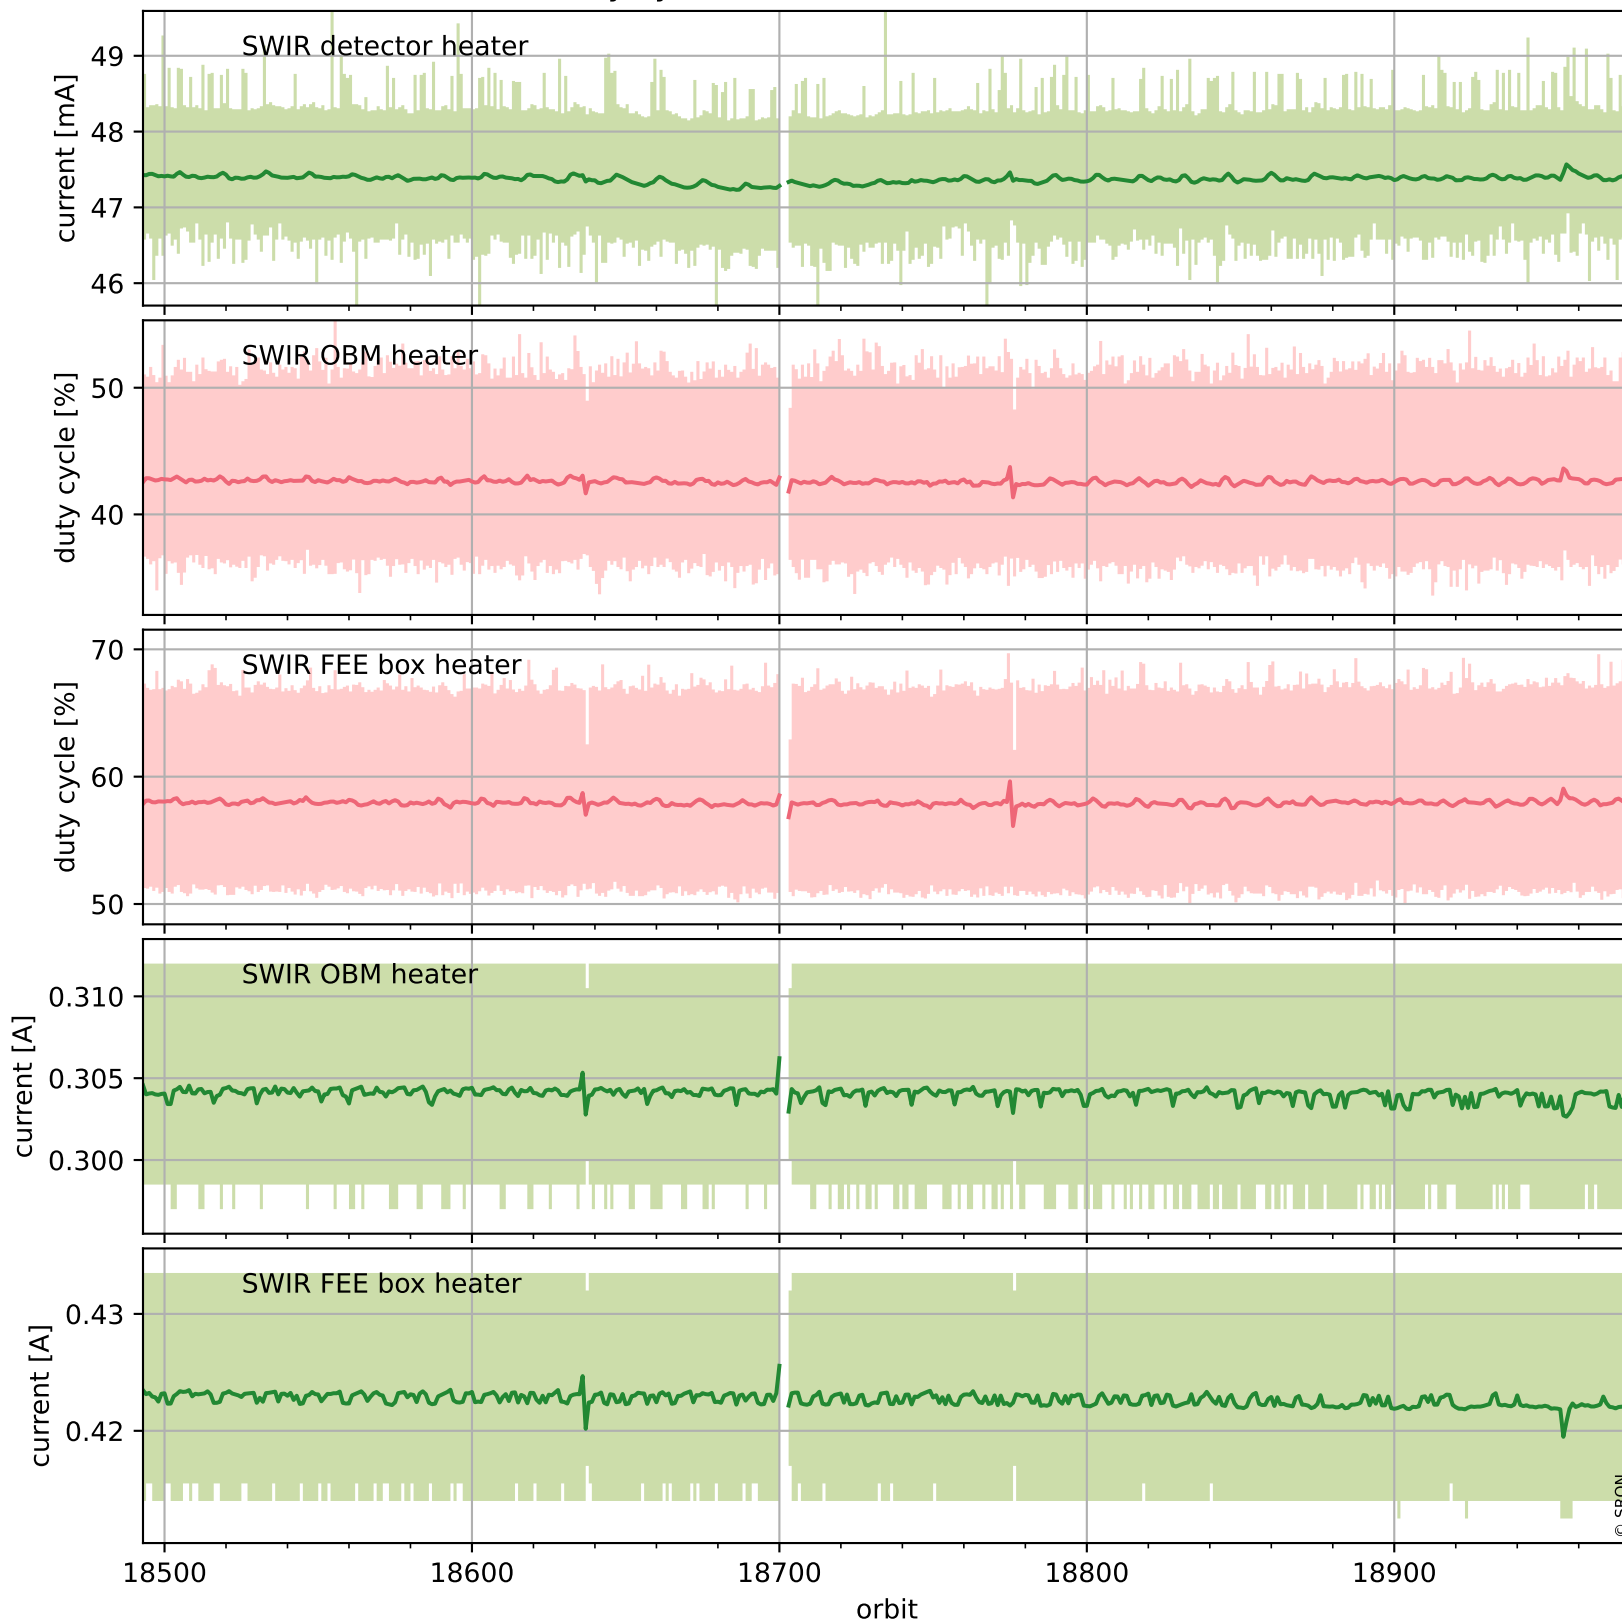

Tropomi SWIR housekeeping data

orbits : [18493, 18977]
coverage : 2021-05-08 / 2021-06-12
created : 2023-08-21T09:13:54

Current and duty cycle of 3 heaters relevant for SWIR (last month)