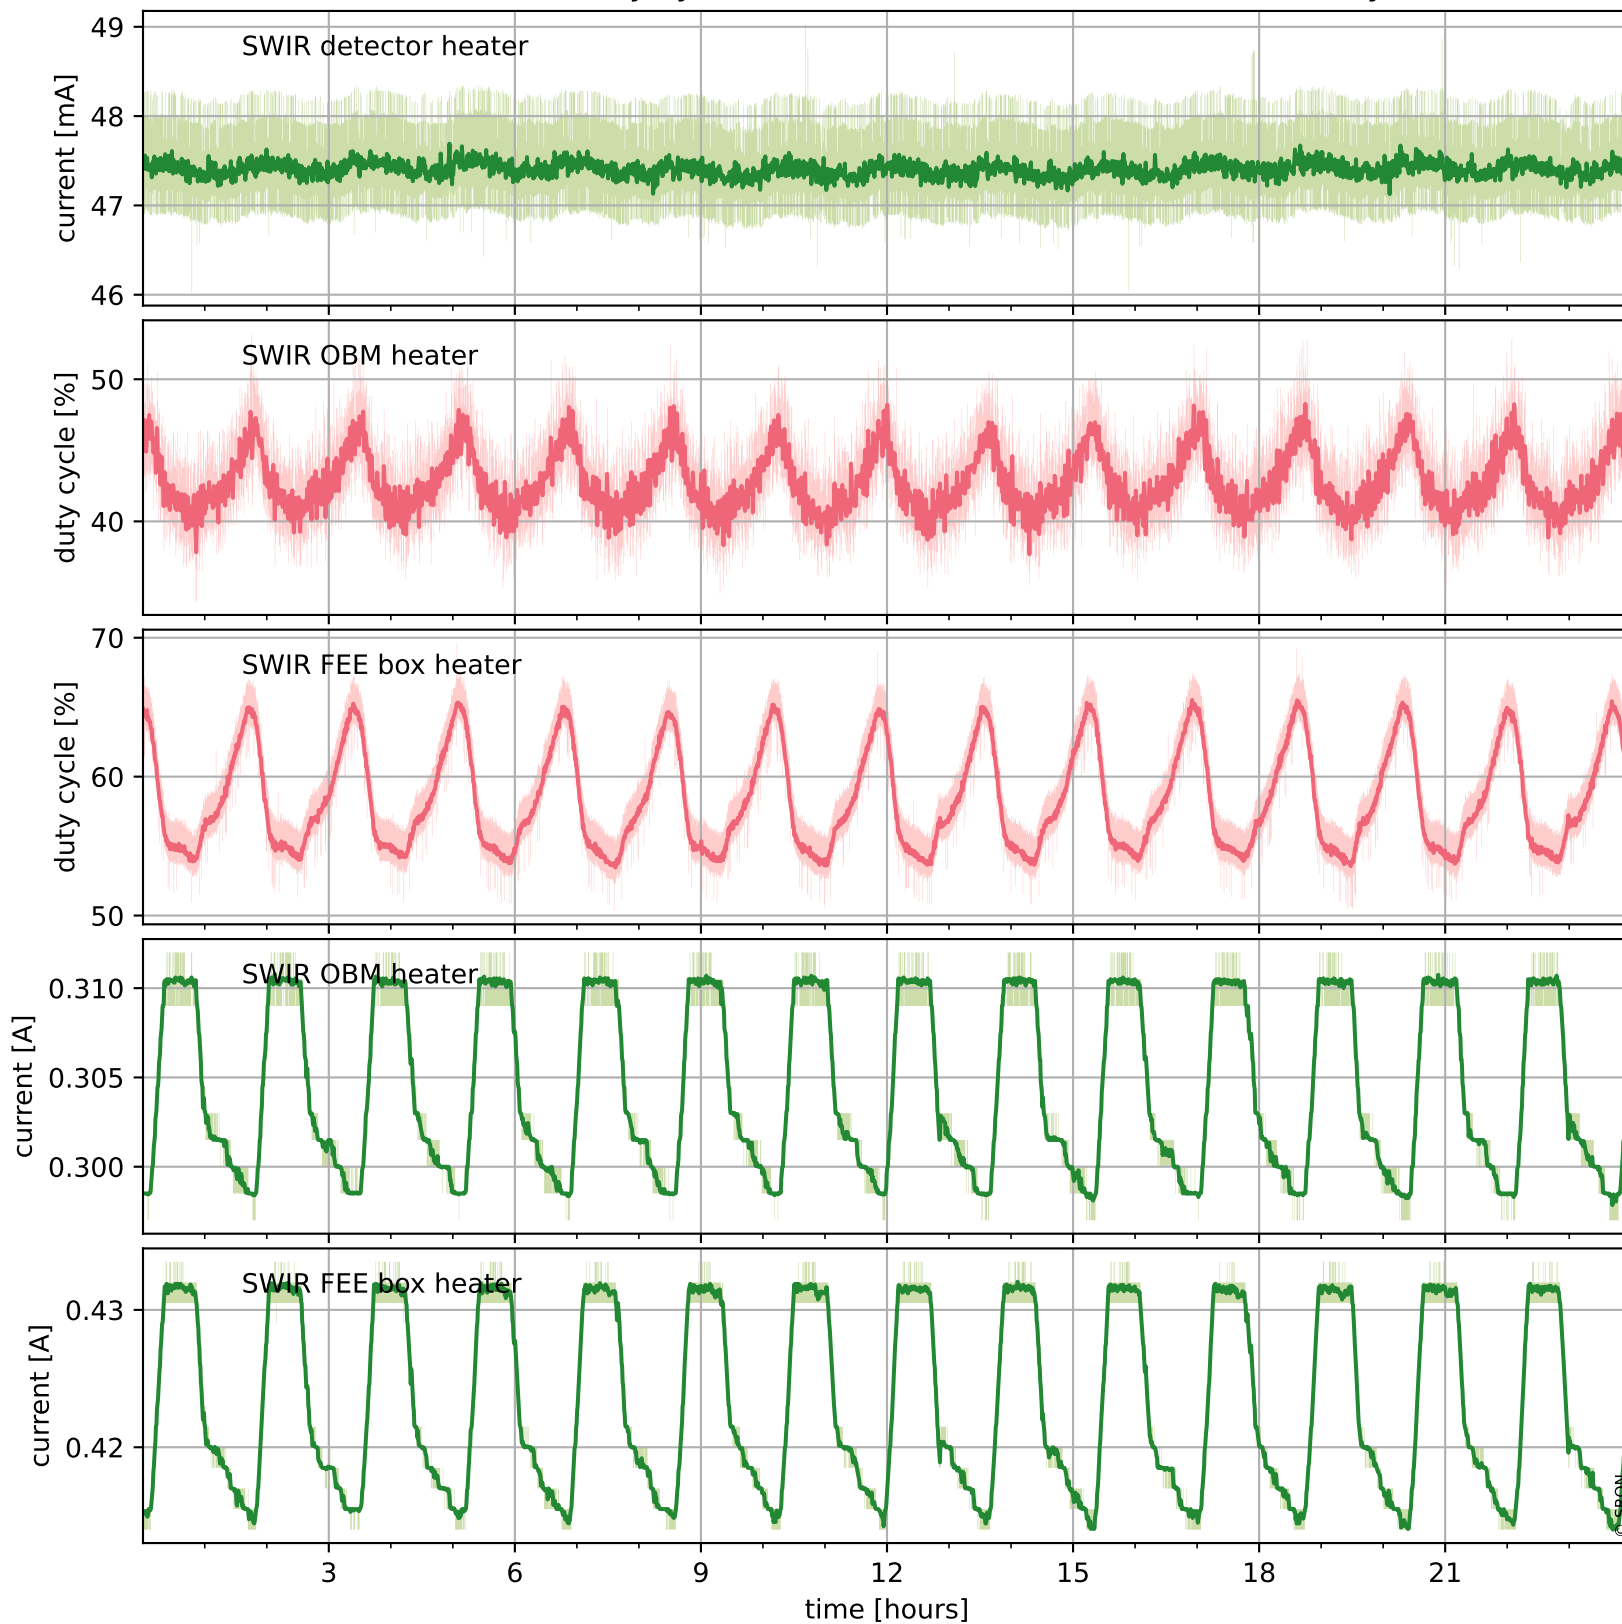

Tropomi SWIR housekeeping data

orbits : [18964, 18977]
coverage : 2021-06-11 / 2021-06-12
created : 2023-08-21T09:13:54

Current and duty cycle of 3 heaters relevant for SWIR (one day)