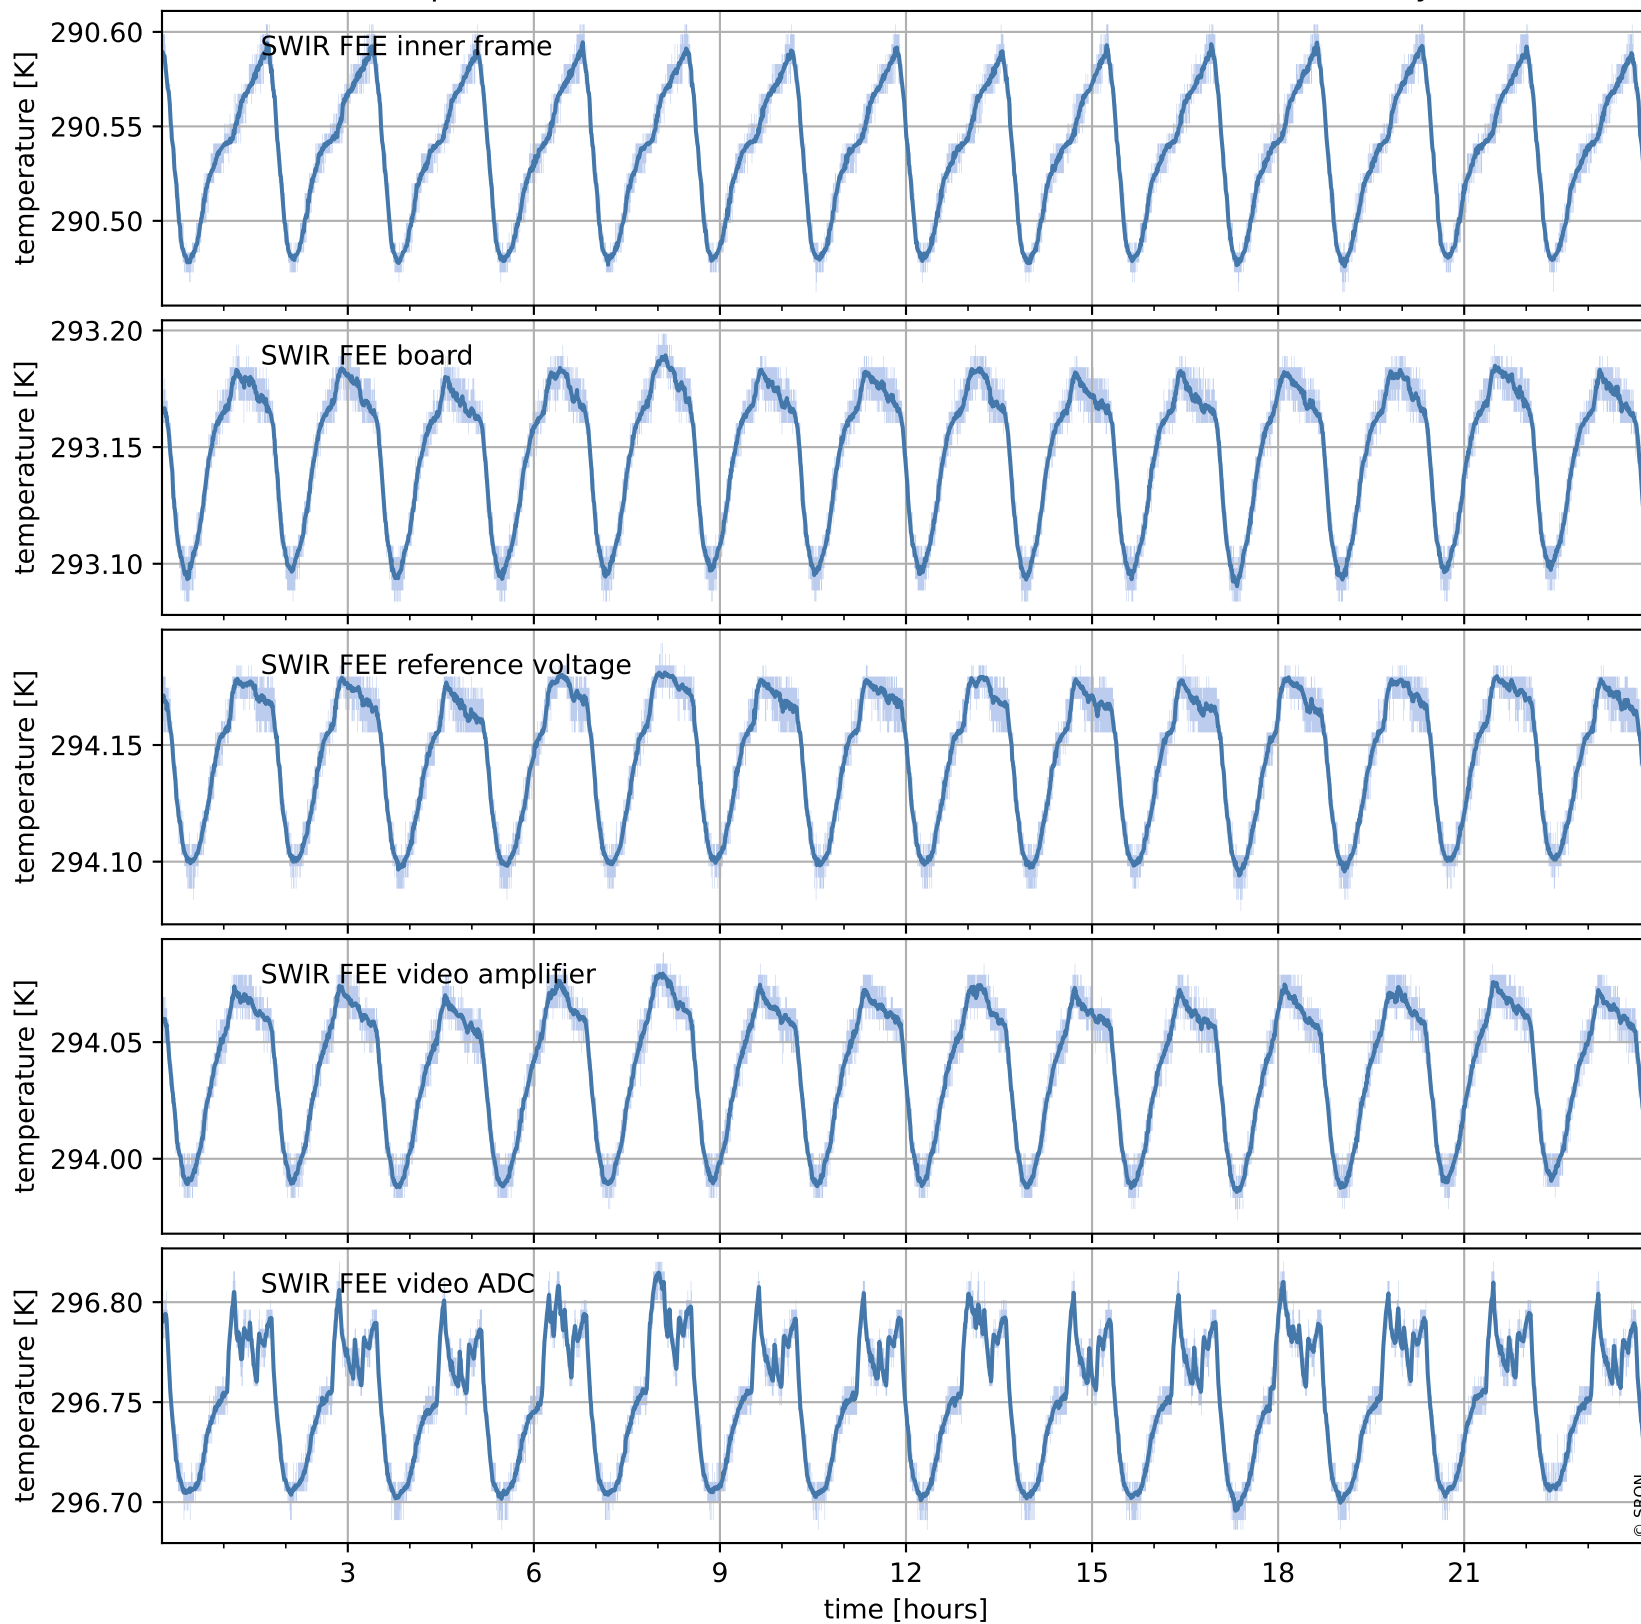

Tropomi SWIR housekeeping data

orbits : [18964, 18977]
coverage : 2021-06-11 / 2021-06-12
created : 2023-08-21T09:13:55

Temperature of sensors at the SWIR front-end electronics (one day)