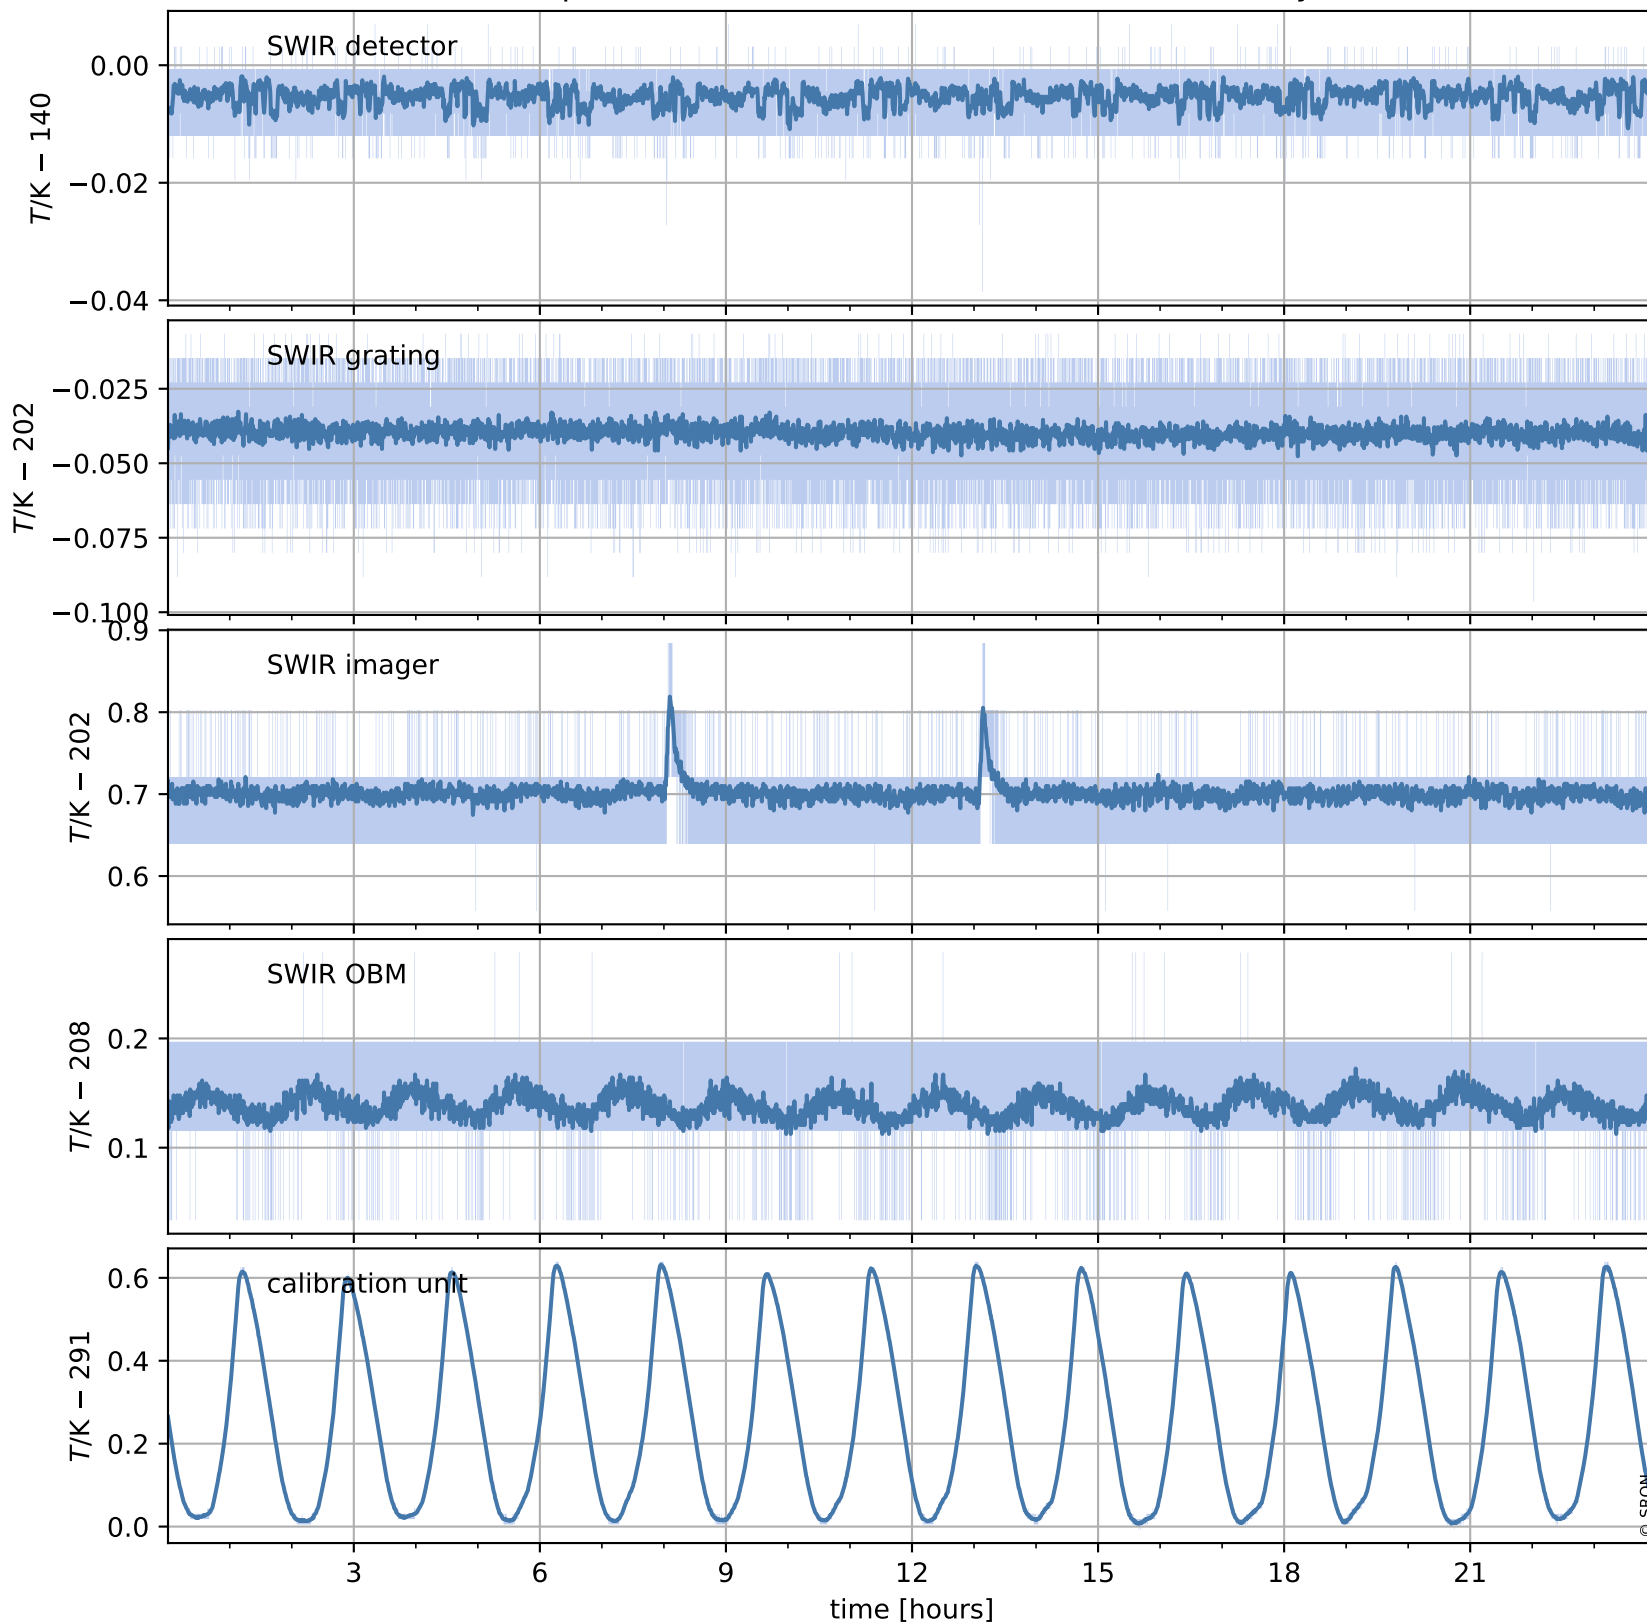

# Tropomi SWIR housekeeping data

orbits : [18964, 18977]  
coverage : 2021-06-11 / 2021-06-12  
created : 2023-08-21T09:13:53

## Temperature of sensors relevant for SWIR (one day)

## Temperature of sensors relevant for SWIR (last month)