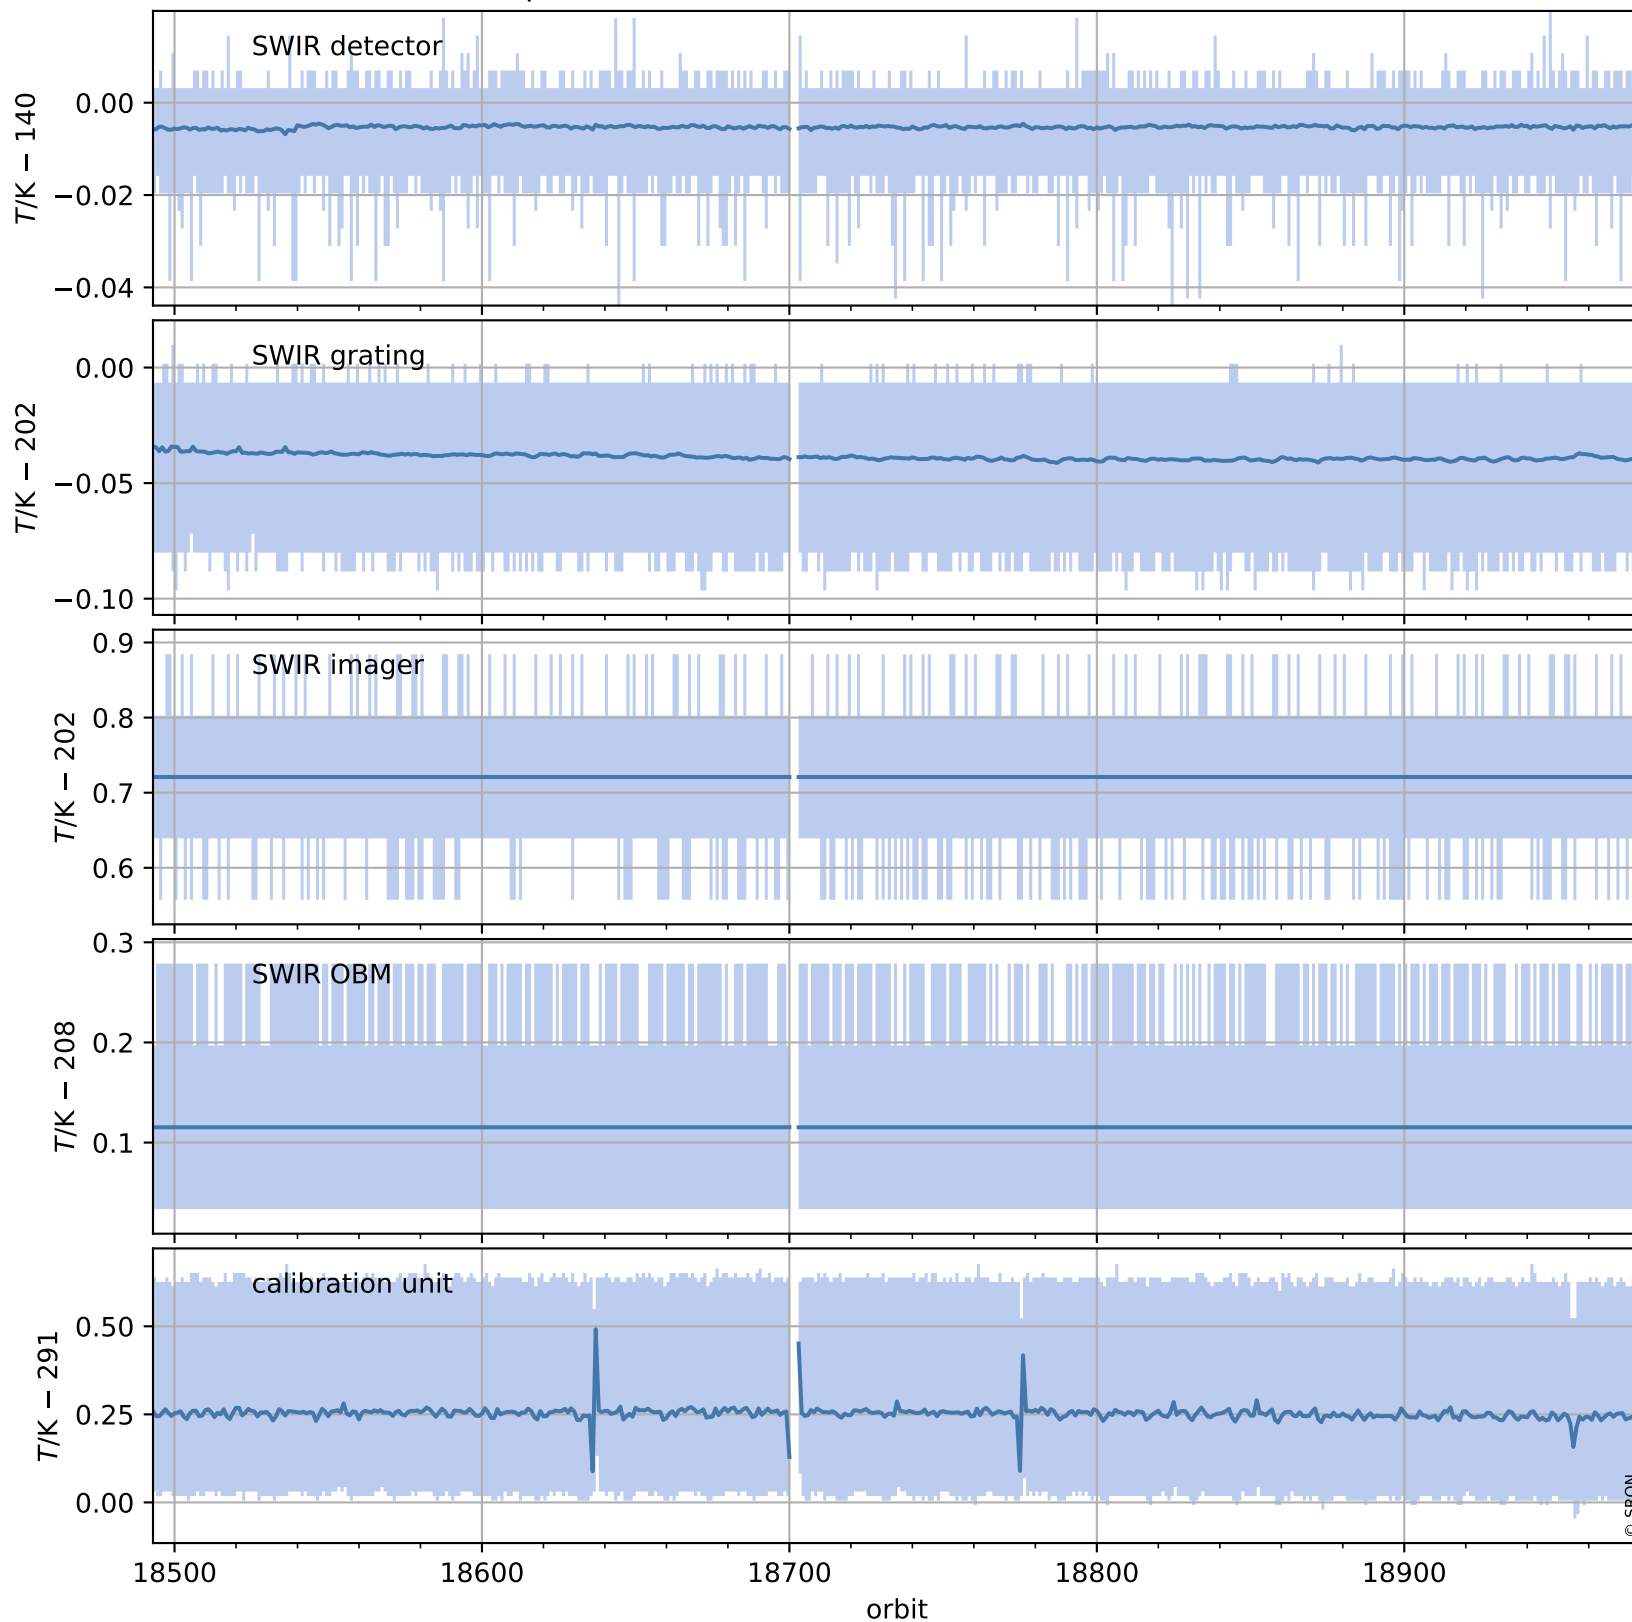

# Tropomi SWIR housekeeping data

orbits : [18964, 18977]  
coverage : 2021-06-11 / 2021-06-12  
created : 2023-08-21T09:13:53

## Temperature of sensors relevant for SWIR (one day)

# Tropomi SWIR housekeeping data

orbits : [18493, 18977]  
coverage : 2021-05-08 / 2021-06-12  
created : 2023-08-21T09:13:54

## Temperature of sensors relevant for SWIR (last month)