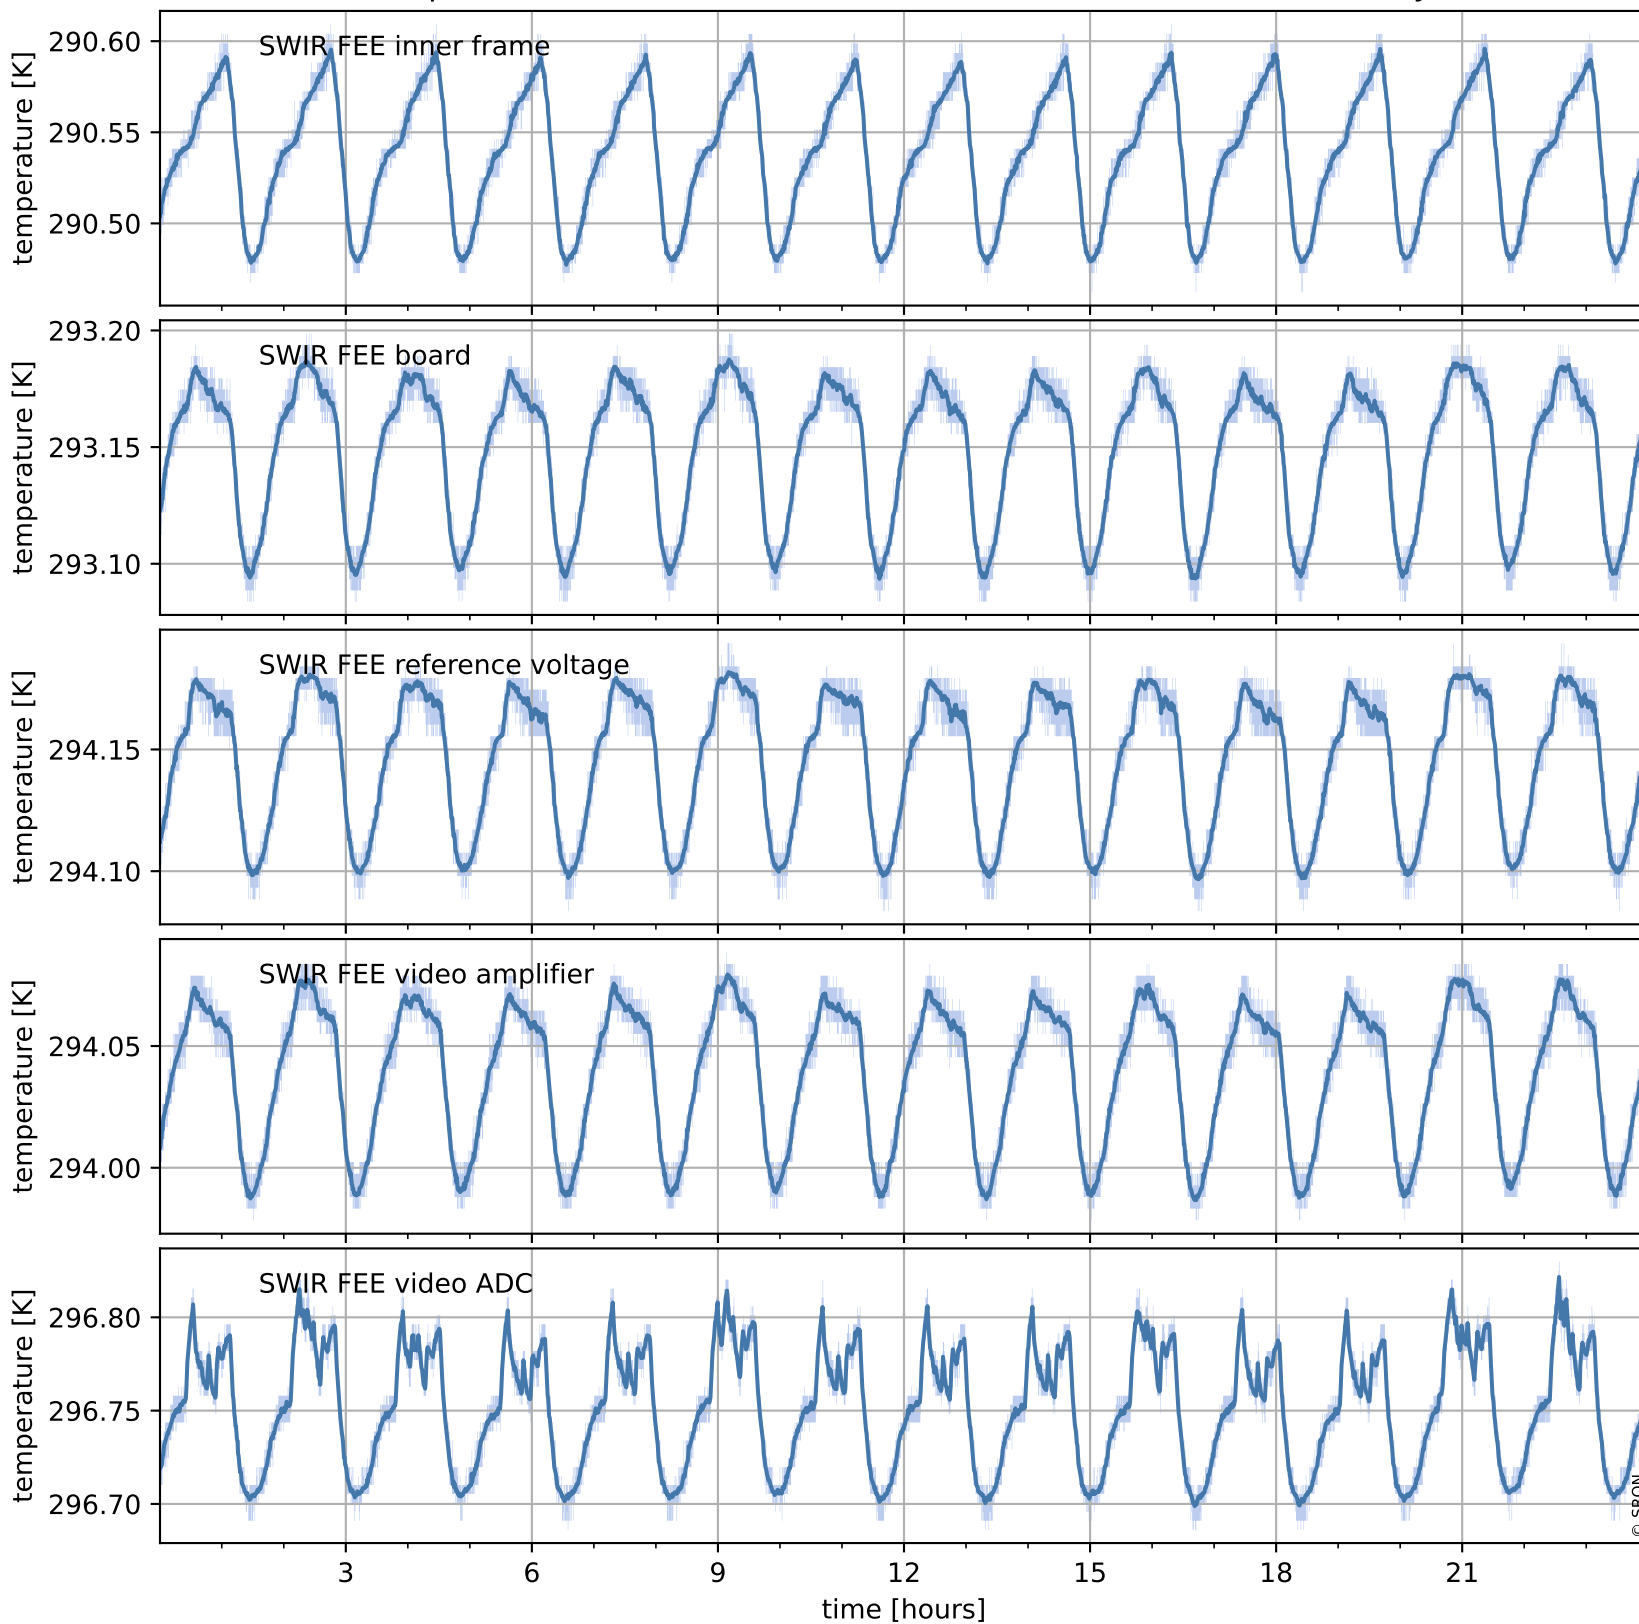

Tropomi SWIR housekeeping data

orbits : [18992, 19005]
coverage : 2021-06-13 / 2021-06-14
created : 2023-08-21T09:13:58

Temperature of sensors relevant for SWIR (one day)

Tropomi SWIR housekeeping data

orbits : [18521, 19005]
coverage : 2021-05-10 / 2021-06-14
created : 2023-08-21T09:13:58

Temperature of sensors relevant for SWIR (last month)

Tropomi SWIR housekeeping data

orbits : [18992, 19005]
coverage : 2021-06-13 / 2021-06-14
created : 2023-08-21T09:13:59

Current and duty cycle of 3 heaters relevant for SWIR (one day)

Tropomi SWIR housekeeping data

orbits : [18521, 19005]
coverage : 2021-05-10 / 2021-06-14
created : 2023-08-21T09:13:59

Current and duty cycle of 3 heaters relevant for SWIR (last month)

Tropomi SWIR housekeeping data

orbits : [18992, 19005]
coverage : 2021-06-13 / 2021-06-14
created : 2023-08-21T09:14:00

Temperature of sensors at the SWIR front-end electronics (one day)

Tropomi SWIR housekeeping data

orbits : [18521, 19005]
coverage : 2021-05-10 / 2021-06-14
created : 2023-08-21T09:14:00