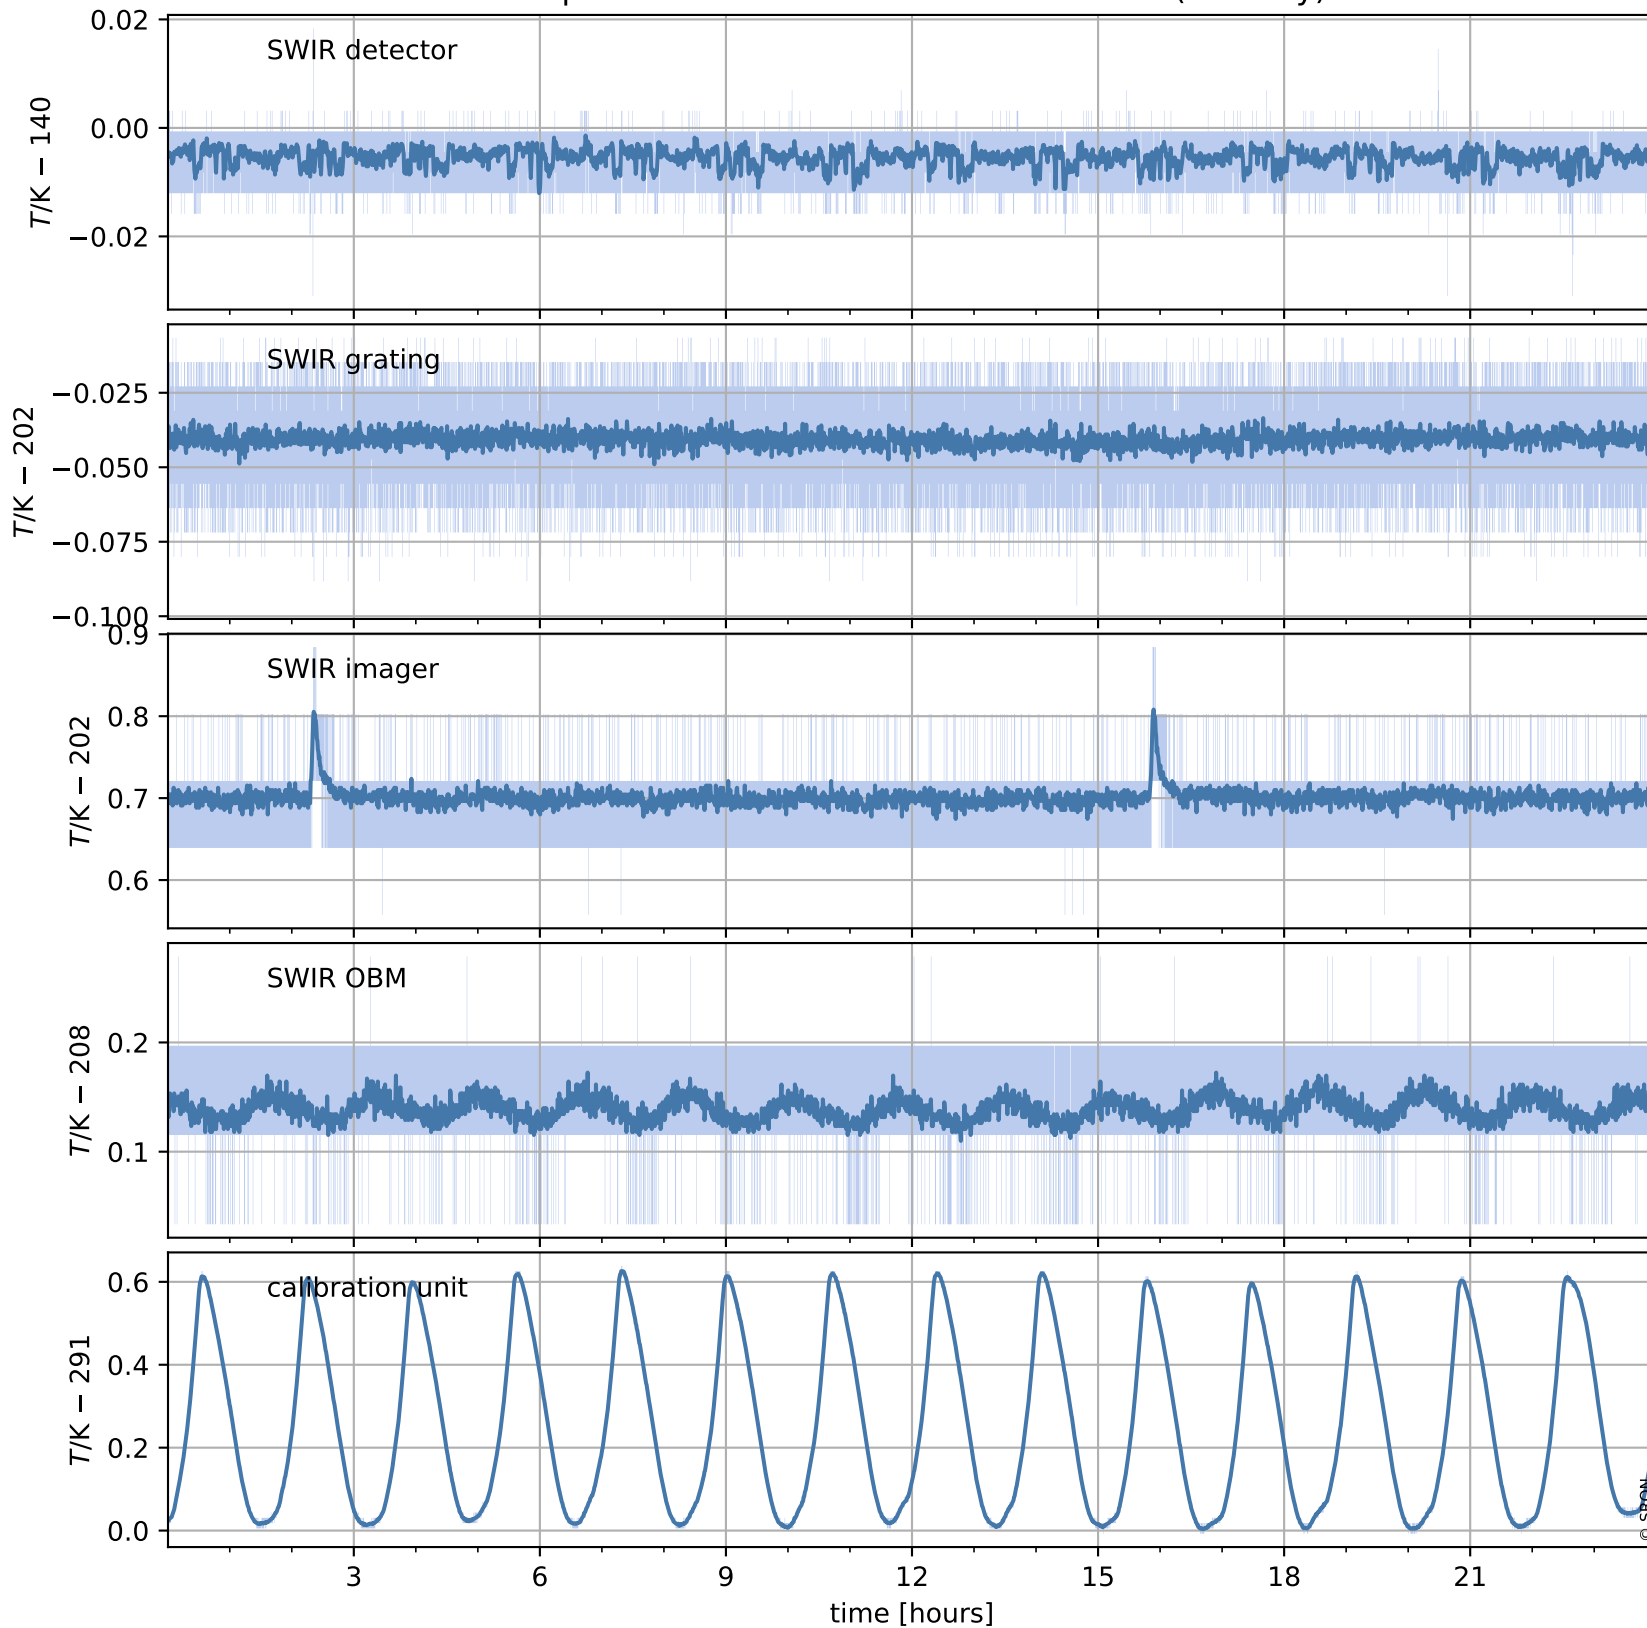

Tropomi SWIR housekeeping data

orbits : [18992, 19005]
coverage : 2021-06-13 / 2021-06-14
created : 2023-08-21T09:13:58

Temperature of sensors relevant for SWIR (one day)

Tropomi SWIR housekeeping data

orbits : [18521, 19005]
coverage : 2021-05-10 / 2021-06-14
created : 2023-08-21T09:13:58

Temperature of sensors relevant for SWIR (last month)

Tropomi SWIR housekeeping data

orbits : [18992, 19005]
coverage : 2021-06-13 / 2021-06-14
created : 2023-08-21T09:13:59

Current and duty cycle of 3 heaters relevant for SWIR (one day)

Tropomi SWIR housekeeping data

orbits : [18521, 19005]
coverage : 2021-05-10 / 2021-06-14
created : 2023-08-21T09:13:59

Current and duty cycle of 3 heaters relevant for SWIR (last month)

Tropomi SWIR housekeeping data