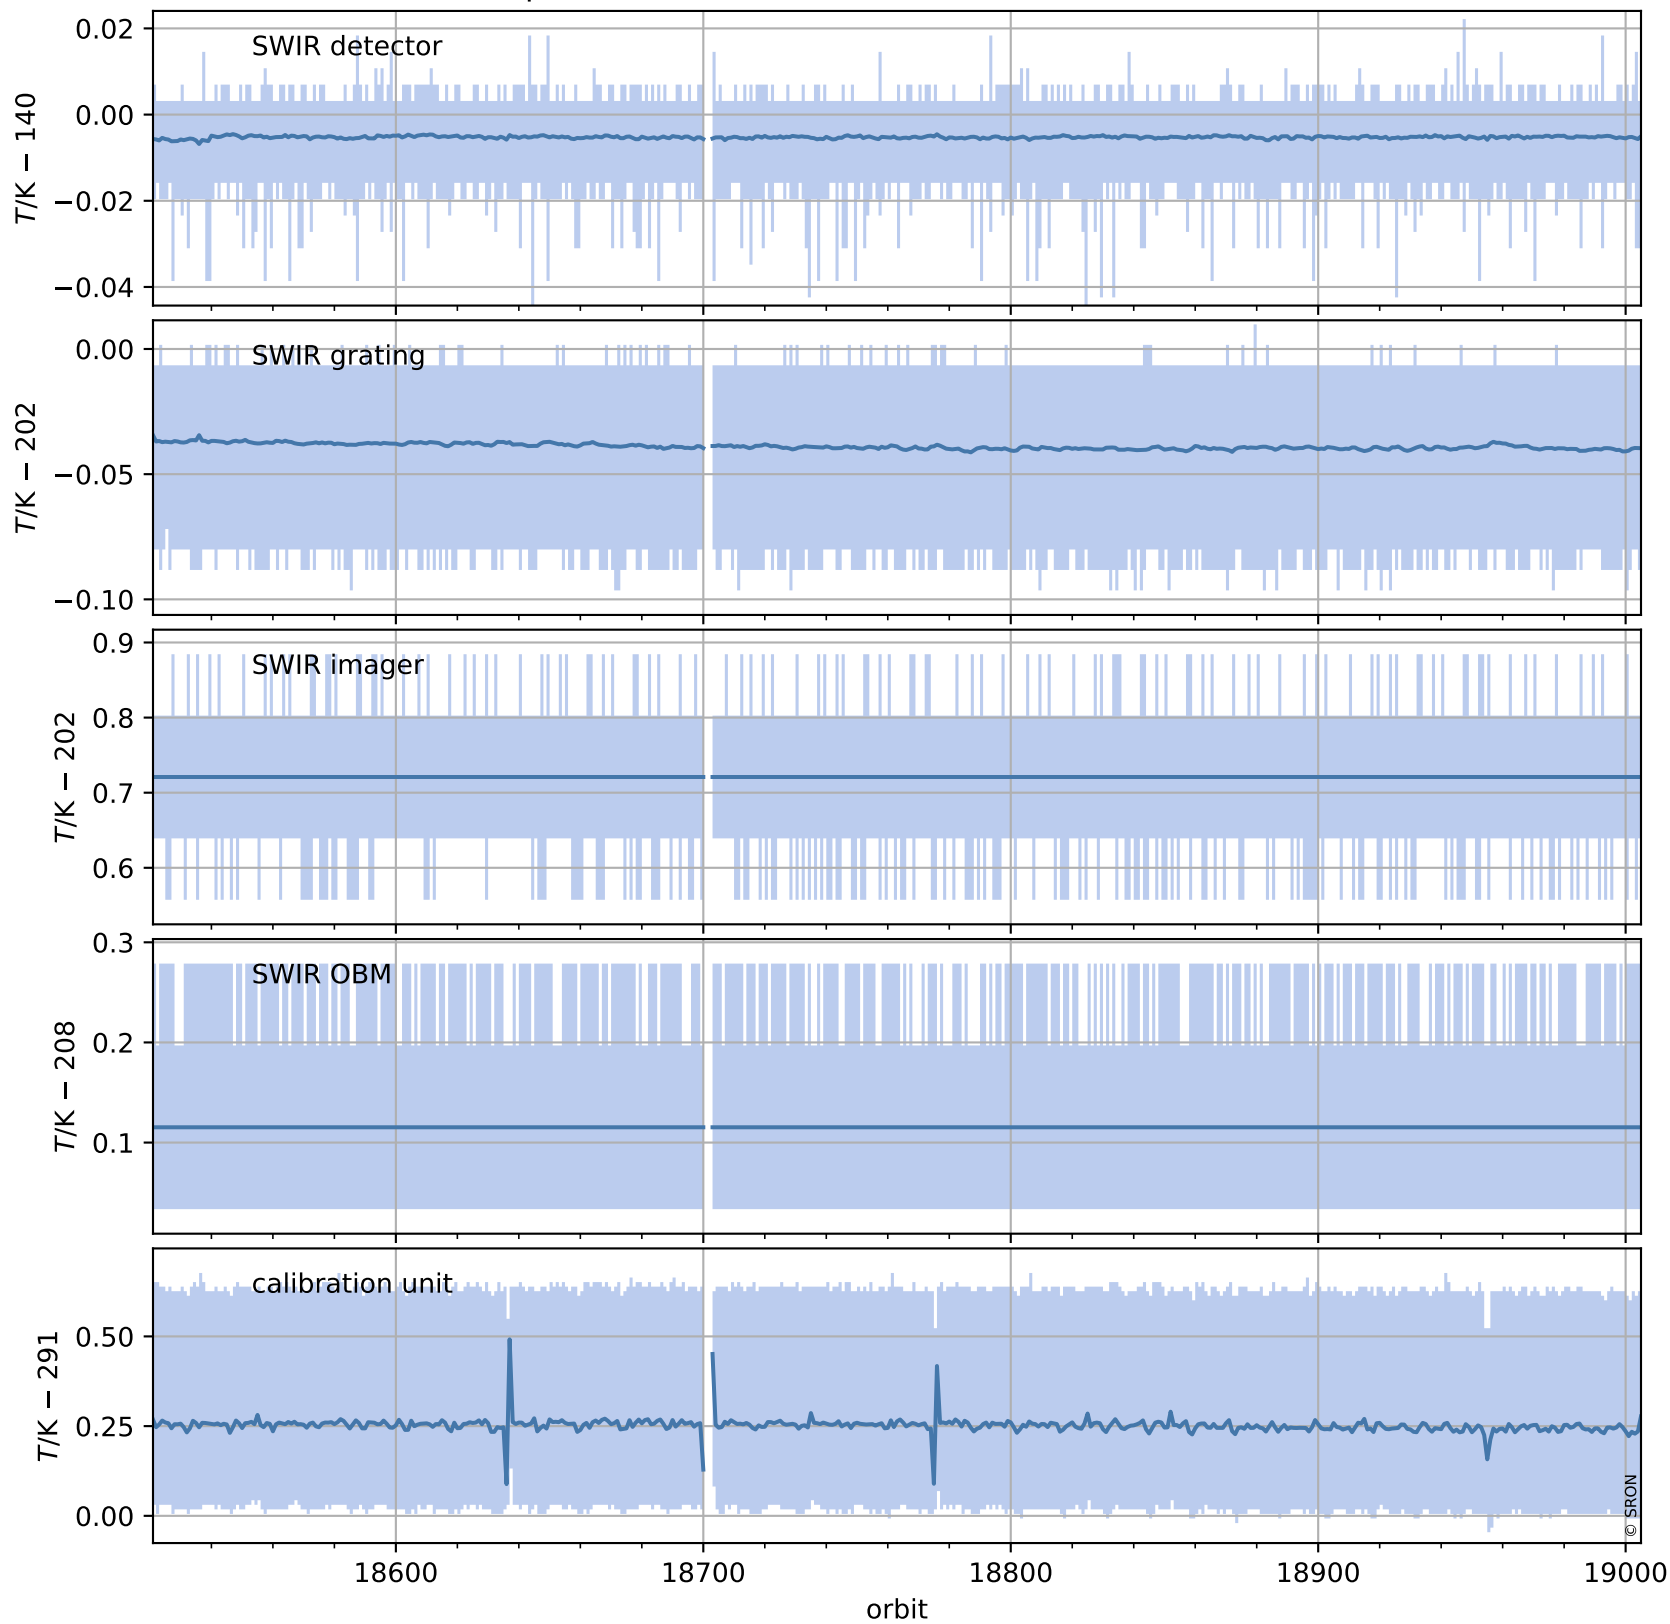

Tropomi SWIR housekeeping data

orbits : [18992, 19005]
coverage : 2021-06-13 / 2021-06-14
created : 2023-08-21T09:13:58

Temperature of sensors relevant for SWIR (one day)

Tropomi SWIR housekeeping data

orbits : [18521, 19005]
coverage : 2021-05-10 / 2021-06-14
created : 2023-08-21T09:13:58

Temperature of sensors relevant for SWIR (last month)

Tropomi SWIR housekeeping data

orbits : [18992, 19005]
coverage : 2021-06-13 / 2021-06-14
created : 2023-08-21T09:13:59

Current and duty cycle of 3 heaters relevant for SWIR (one day)

Tropomi SWIR housekeeping data

orbits : [18521, 19005]
coverage : 2021-05-10 / 2021-06-14
created : 2023-08-21T09:13:59

Current and duty cycle of 3 heaters relevant for SWIR (last month)

Tropomi SWIR housekeeping data

orbits : [18992, 19005]
coverage : 2021-06-13 / 2021-06-14
created : 2023-08-21T09:14:00

Temperature of sensors at the SWIR front-end electronics (one day)

Tropomi SWIR housekeeping data

orbits : [18521, 19005]
coverage : 2021-05-10 / 2021-06-14
created : 2023-08-21T09:14:00