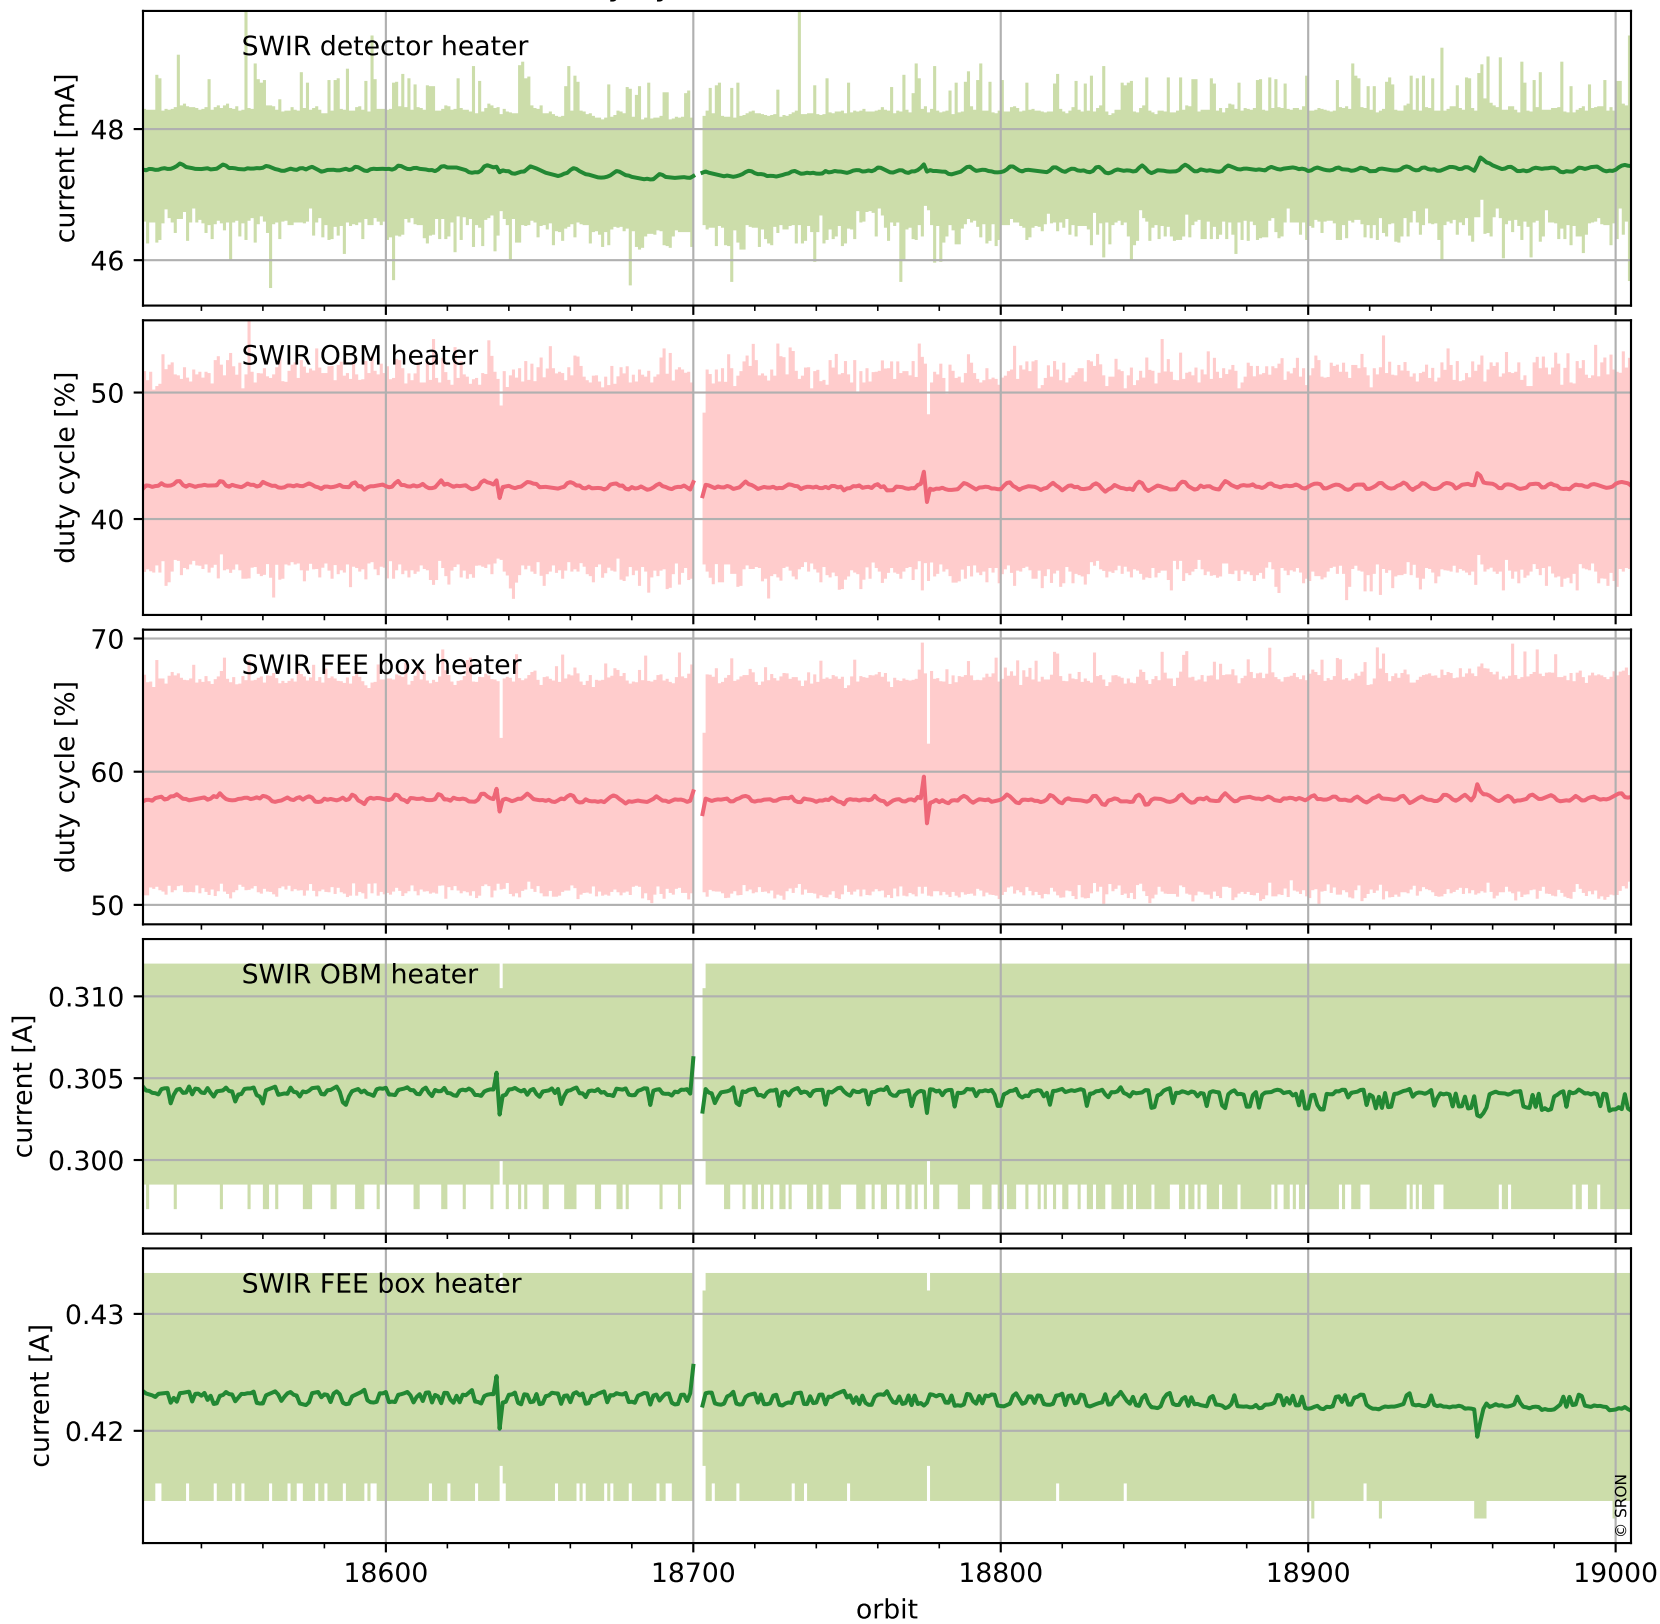

Tropomi SWIR housekeeping data

orbits : [18992, 19005]
coverage : 2021-06-13 / 2021-06-14
created : 2023-08-21T09:13:58

Temperature of sensors relevant for SWIR (one day)

Tropomi SWIR housekeeping data

orbits : [18521, 19005]
coverage : 2021-05-10 / 2021-06-14
created : 2023-08-21T09:13:58

Temperature of sensors relevant for SWIR (last month)

Tropomi SWIR housekeeping data

orbits : [18992, 19005]
coverage : 2021-06-13 / 2021-06-14
created : 2023-08-21T09:13:59

Current and duty cycle of 3 heaters relevant for SWIR (one day)

Tropomi SWIR housekeeping data

orbits : [18521, 19005]
coverage : 2021-05-10 / 2021-06-14
created : 2023-08-21T09:13:59

Current and duty cycle of 3 heaters relevant for SWIR (last month)

Tropomi SWIR housekeeping data

orbits : [18992, 19005]
coverage : 2021-06-13 / 2021-06-14
created : 2023-08-21T09:14:00

Temperature of sensors at the SWIR front-end electronics (one day)

Tropomi SWIR housekeeping data

orbits : [18521, 19005]
coverage : 2021-05-10 / 2021-06-14
created : 2023-08-21T09:14:00