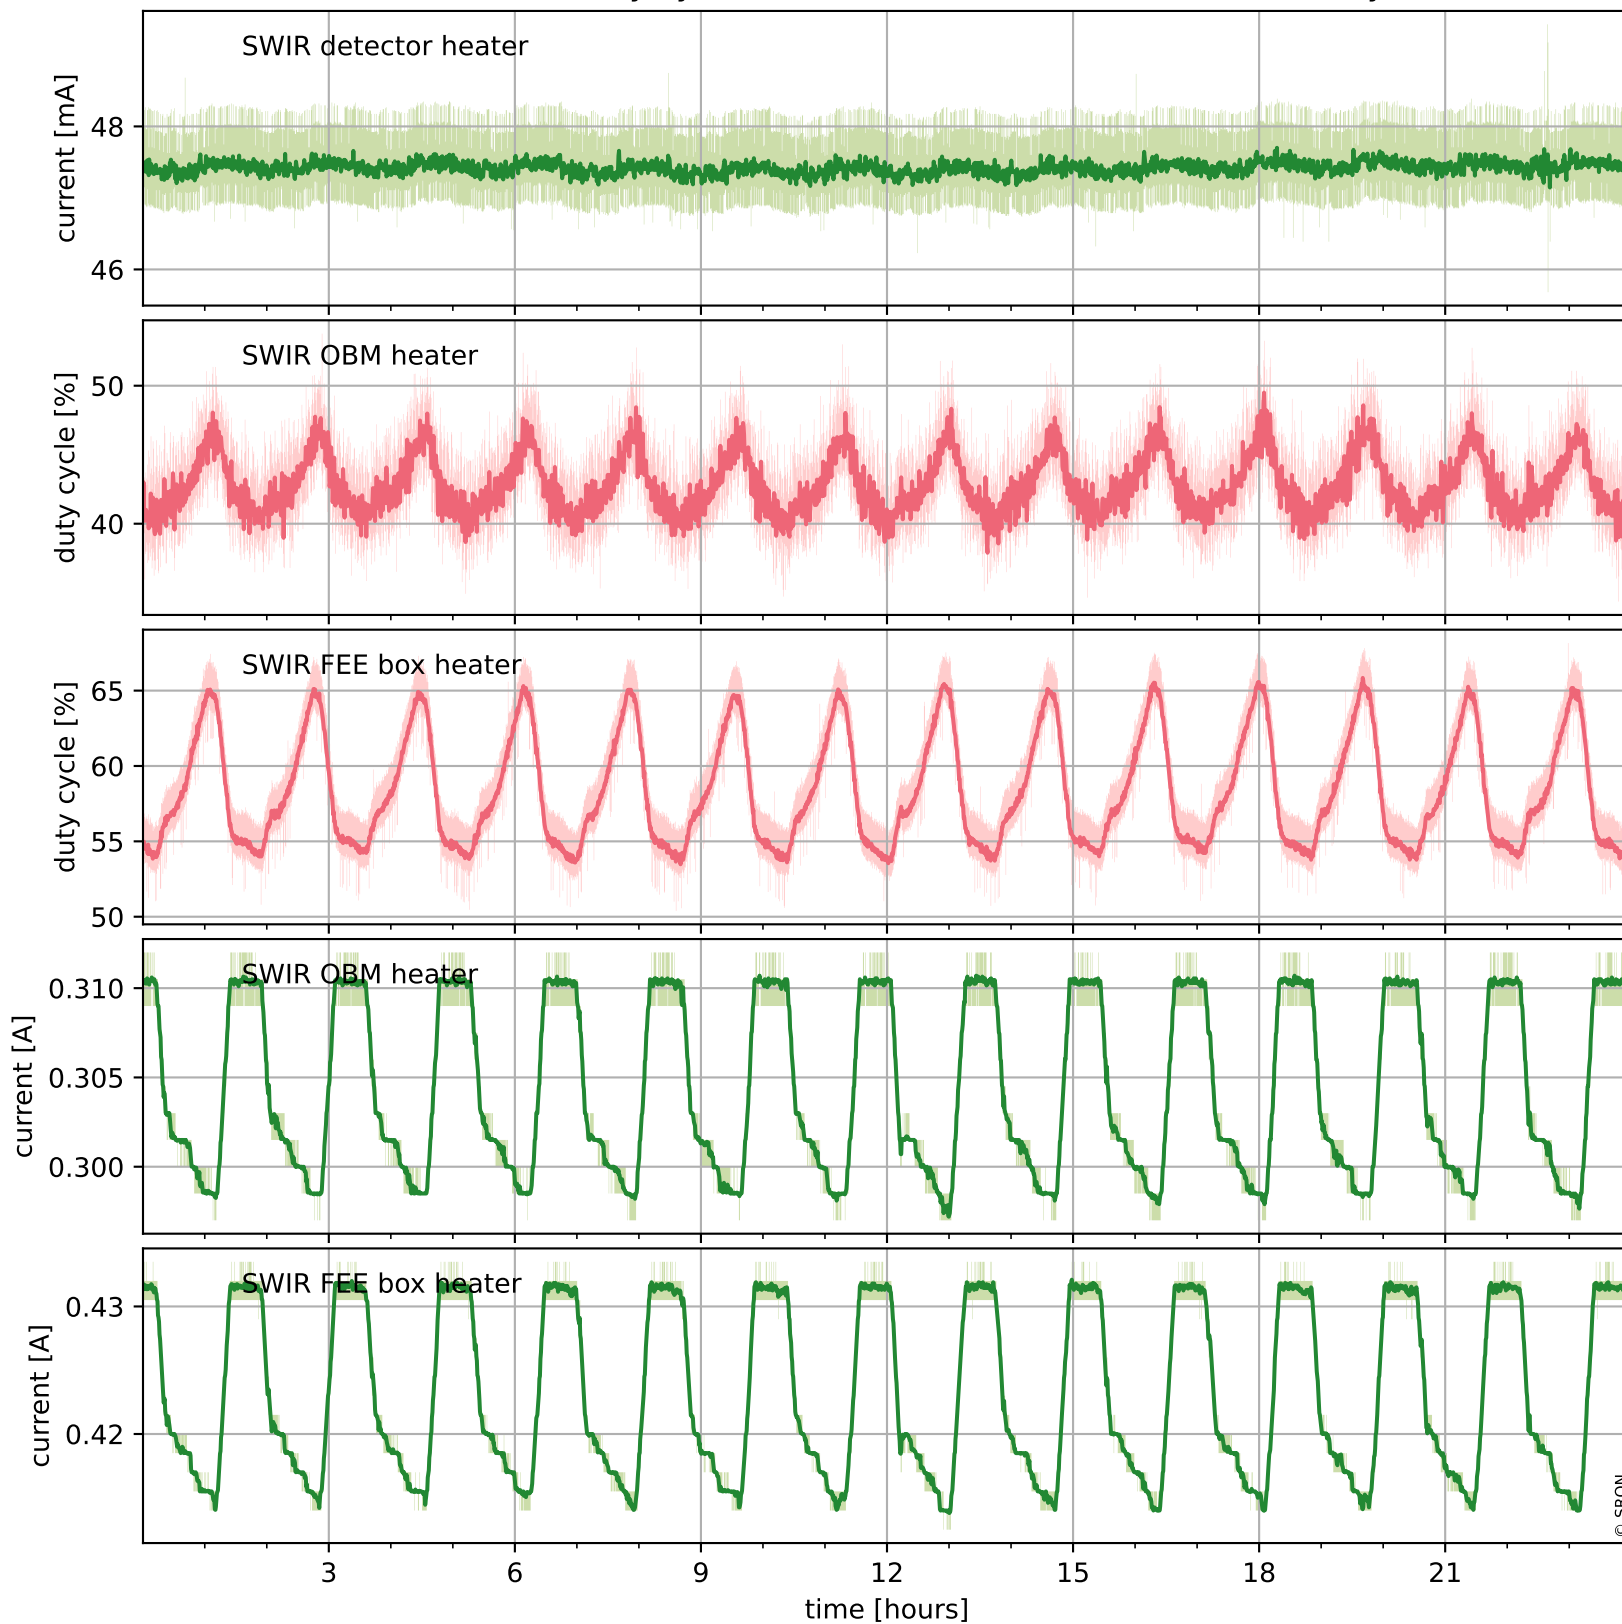

Tropomi SWIR housekeeping data

orbits : [18992, 19005]
coverage : 2021-06-13 / 2021-06-14
created : 2023-08-21T09:13:58

Temperature of sensors relevant for SWIR (one day)

Tropomi SWIR housekeeping data

orbits : [18521, 19005]
coverage : 2021-05-10 / 2021-06-14
created : 2023-08-21T09:13:58

Temperature of sensors relevant for SWIR (last month)

Tropomi SWIR housekeeping data

orbits : [18992, 19005]
coverage : 2021-06-13 / 2021-06-14
created : 2023-08-21T09:13:59

Current and duty cycle of 3 heaters relevant for SWIR (one day)

Tropomi SWIR housekeeping data

orbits : [18521, 19005]
coverage : 2021-05-10 / 2021-06-14
created : 2023-08-21T09:13:59

Current and duty cycle of 3 heaters relevant for SWIR (last month)

Tropomi SWIR housekeeping data