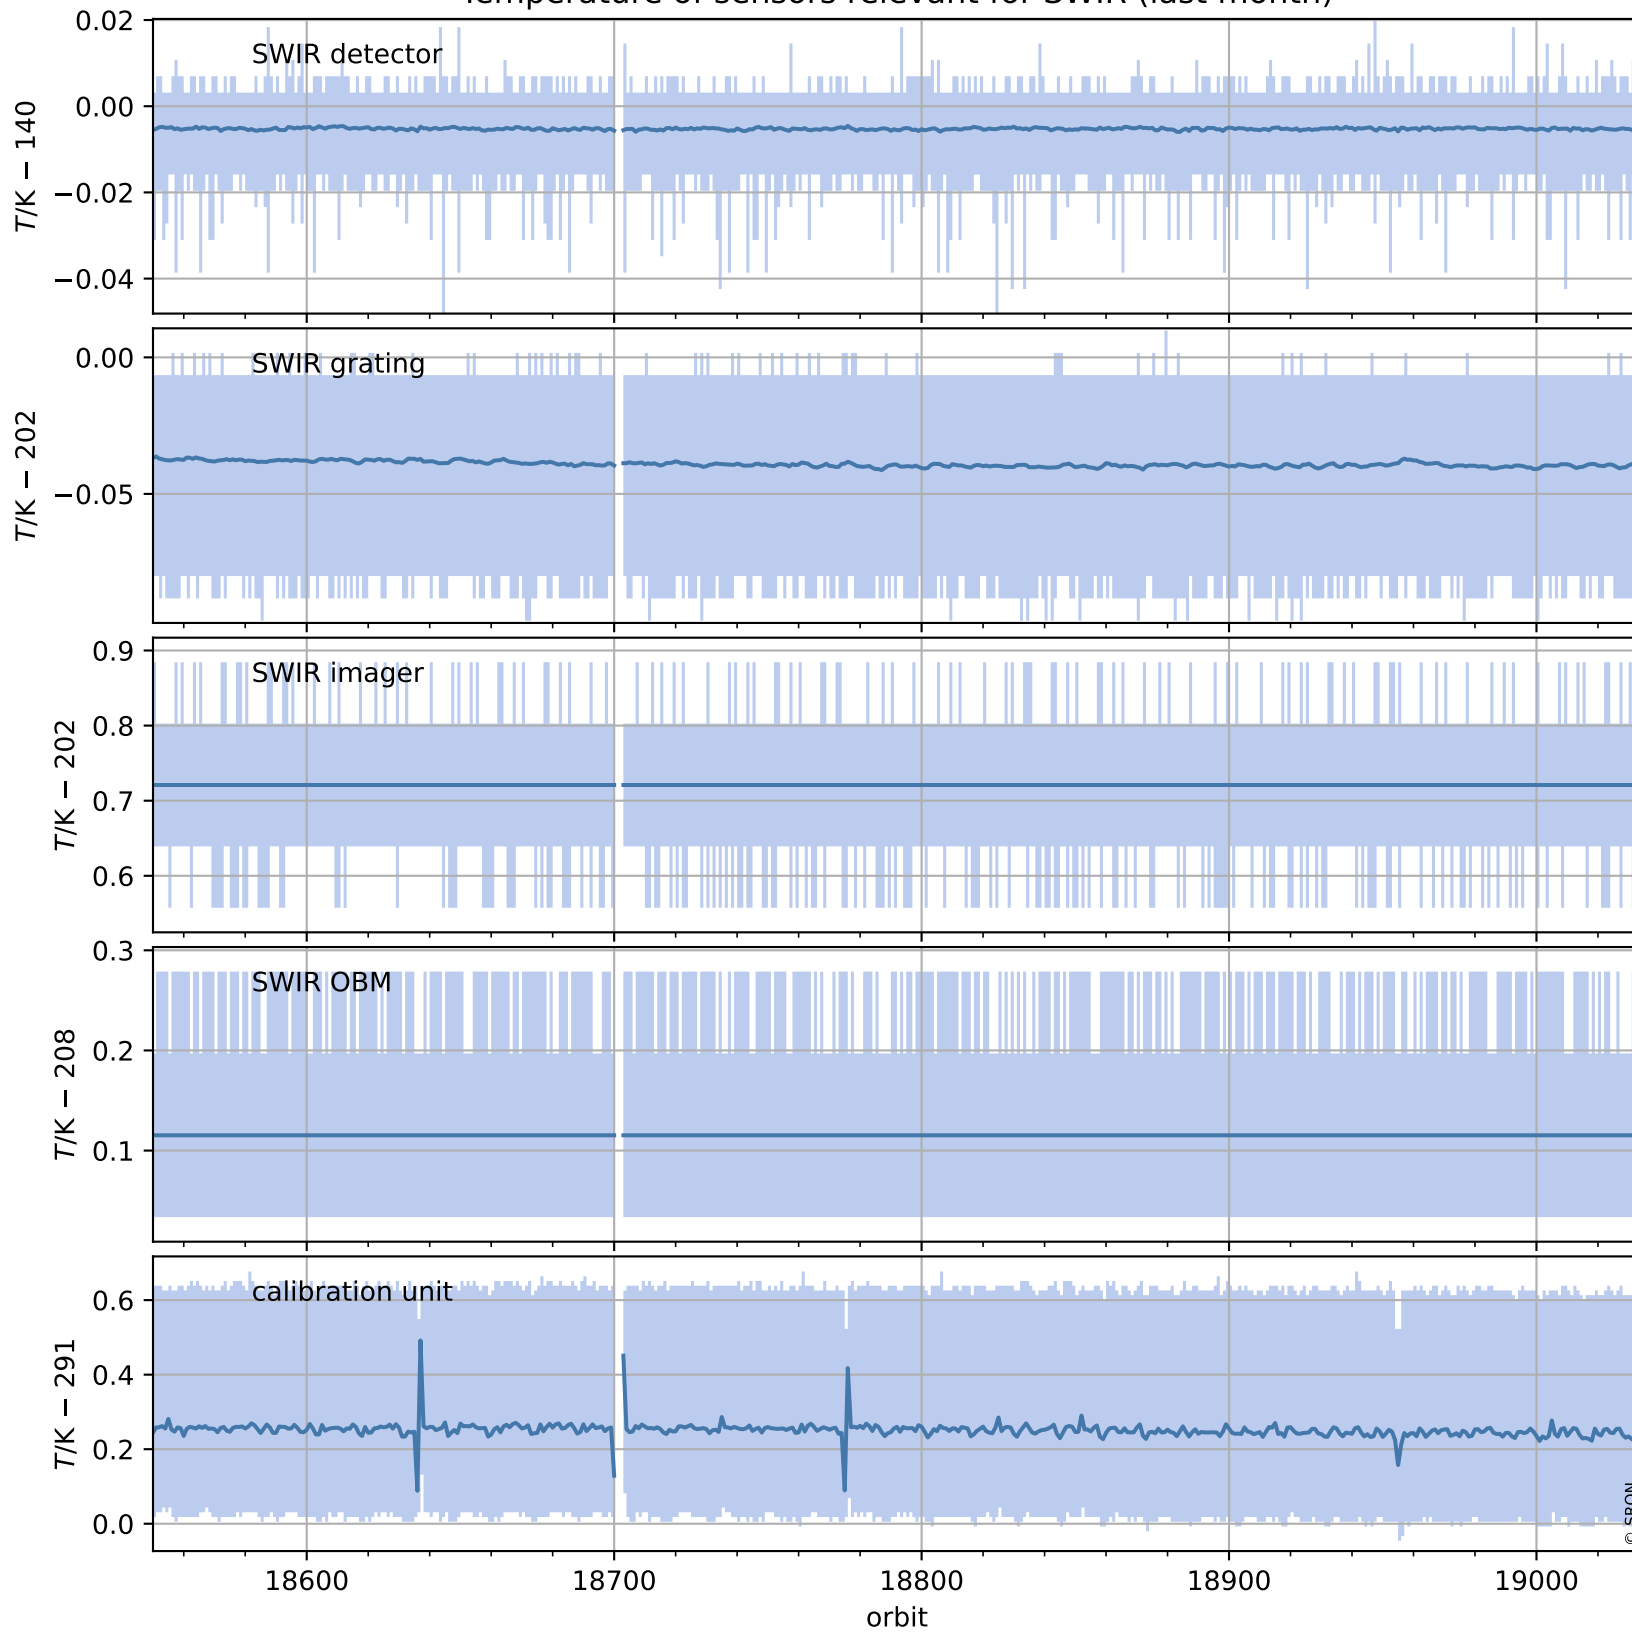

Tropomi SWIR housekeeping data

orbits : [19020, 19034]
coverage : 2021-06-15 / 2021-06-16
created : 2023-08-21T09:14:03

Temperature of sensors relevant for SWIR (one day)

Tropomi SWIR housekeeping data

orbits : [18550, 19034]
coverage : 2021-05-12 / 2021-06-16
created : 2023-08-21T09:14:03

Temperature of sensors relevant for SWIR (last month)

Tropomi SWIR housekeeping data

orbits : [19020, 19034]
coverage : 2021-06-15 / 2021-06-16
created : 2023-08-21T09:14:03

Current and duty cycle of 3 heaters relevant for SWIR (one day)

Tropomi SWIR housekeeping data

orbits : [18550, 19034]
coverage : 2021-05-12 / 2021-06-16
created : 2023-08-21T09:14:04

Current and duty cycle of 3 heaters relevant for SWIR (last month)

Tropomi SWIR housekeeping data

orbits : [19020, 19034]
coverage : 2021-06-15 / 2021-06-16
created : 2023-08-21T09:14:04

Temperature of sensors at the SWIR front-end electronics (one day)

Tropomi SWIR housekeeping data

orbits : [18550, 19034]
coverage : 2021-05-12 / 2021-06-16
created : 2023-08-21T09:14:05