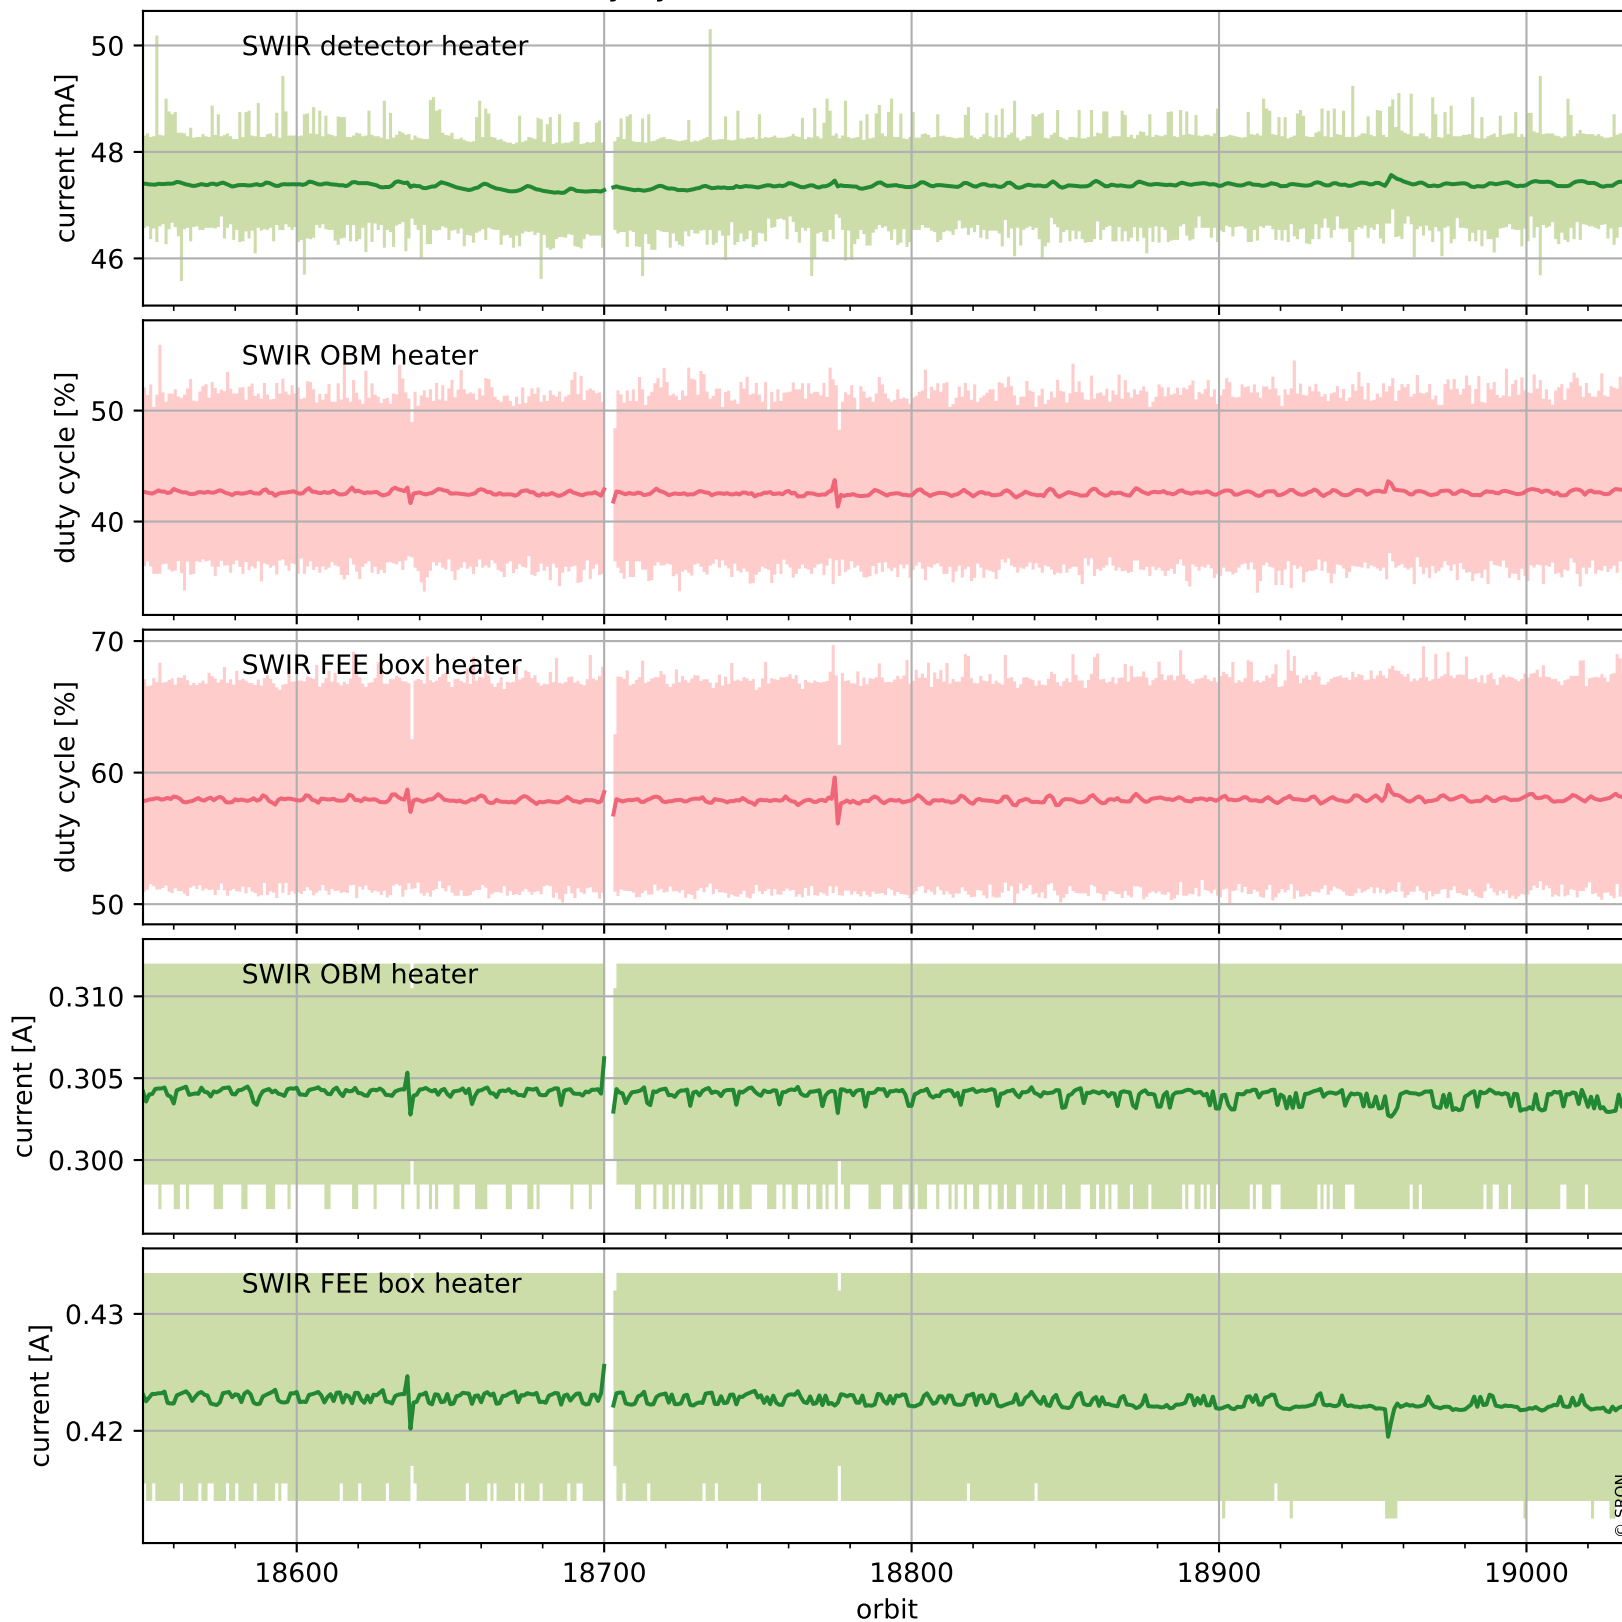

Tropomi SWIR housekeeping data

orbits : [19020, 19034]
coverage : 2021-06-15 / 2021-06-16
created : 2023-08-21T09:14:03

Temperature of sensors relevant for SWIR (one day)

Tropomi SWIR housekeeping data

orbits : [18550, 19034]
coverage : 2021-05-12 / 2021-06-16
created : 2023-08-21T09:14:03

Temperature of sensors relevant for SWIR (last month)

Tropomi SWIR housekeeping data

orbits : [19020, 19034]
coverage : 2021-06-15 / 2021-06-16
created : 2023-08-21T09:14:03

Current and duty cycle of 3 heaters relevant for SWIR (one day)

Tropomi SWIR housekeeping data

orbits : [18550, 19034]
coverage : 2021-05-12 / 2021-06-16
created : 2023-08-21T09:14:04

Current and duty cycle of 3 heaters relevant for SWIR (last month)

Tropomi SWIR housekeeping data

orbits : [19020, 19034]
coverage : 2021-06-15 / 2021-06-16
created : 2023-08-21T09:14:04

Temperature of sensors at the SWIR front-end electronics (one day)

Tropomi SWIR housekeeping data

orbits : [18550, 19034]
coverage : 2021-05-12 / 2021-06-16
created : 2023-08-21T09:14:05