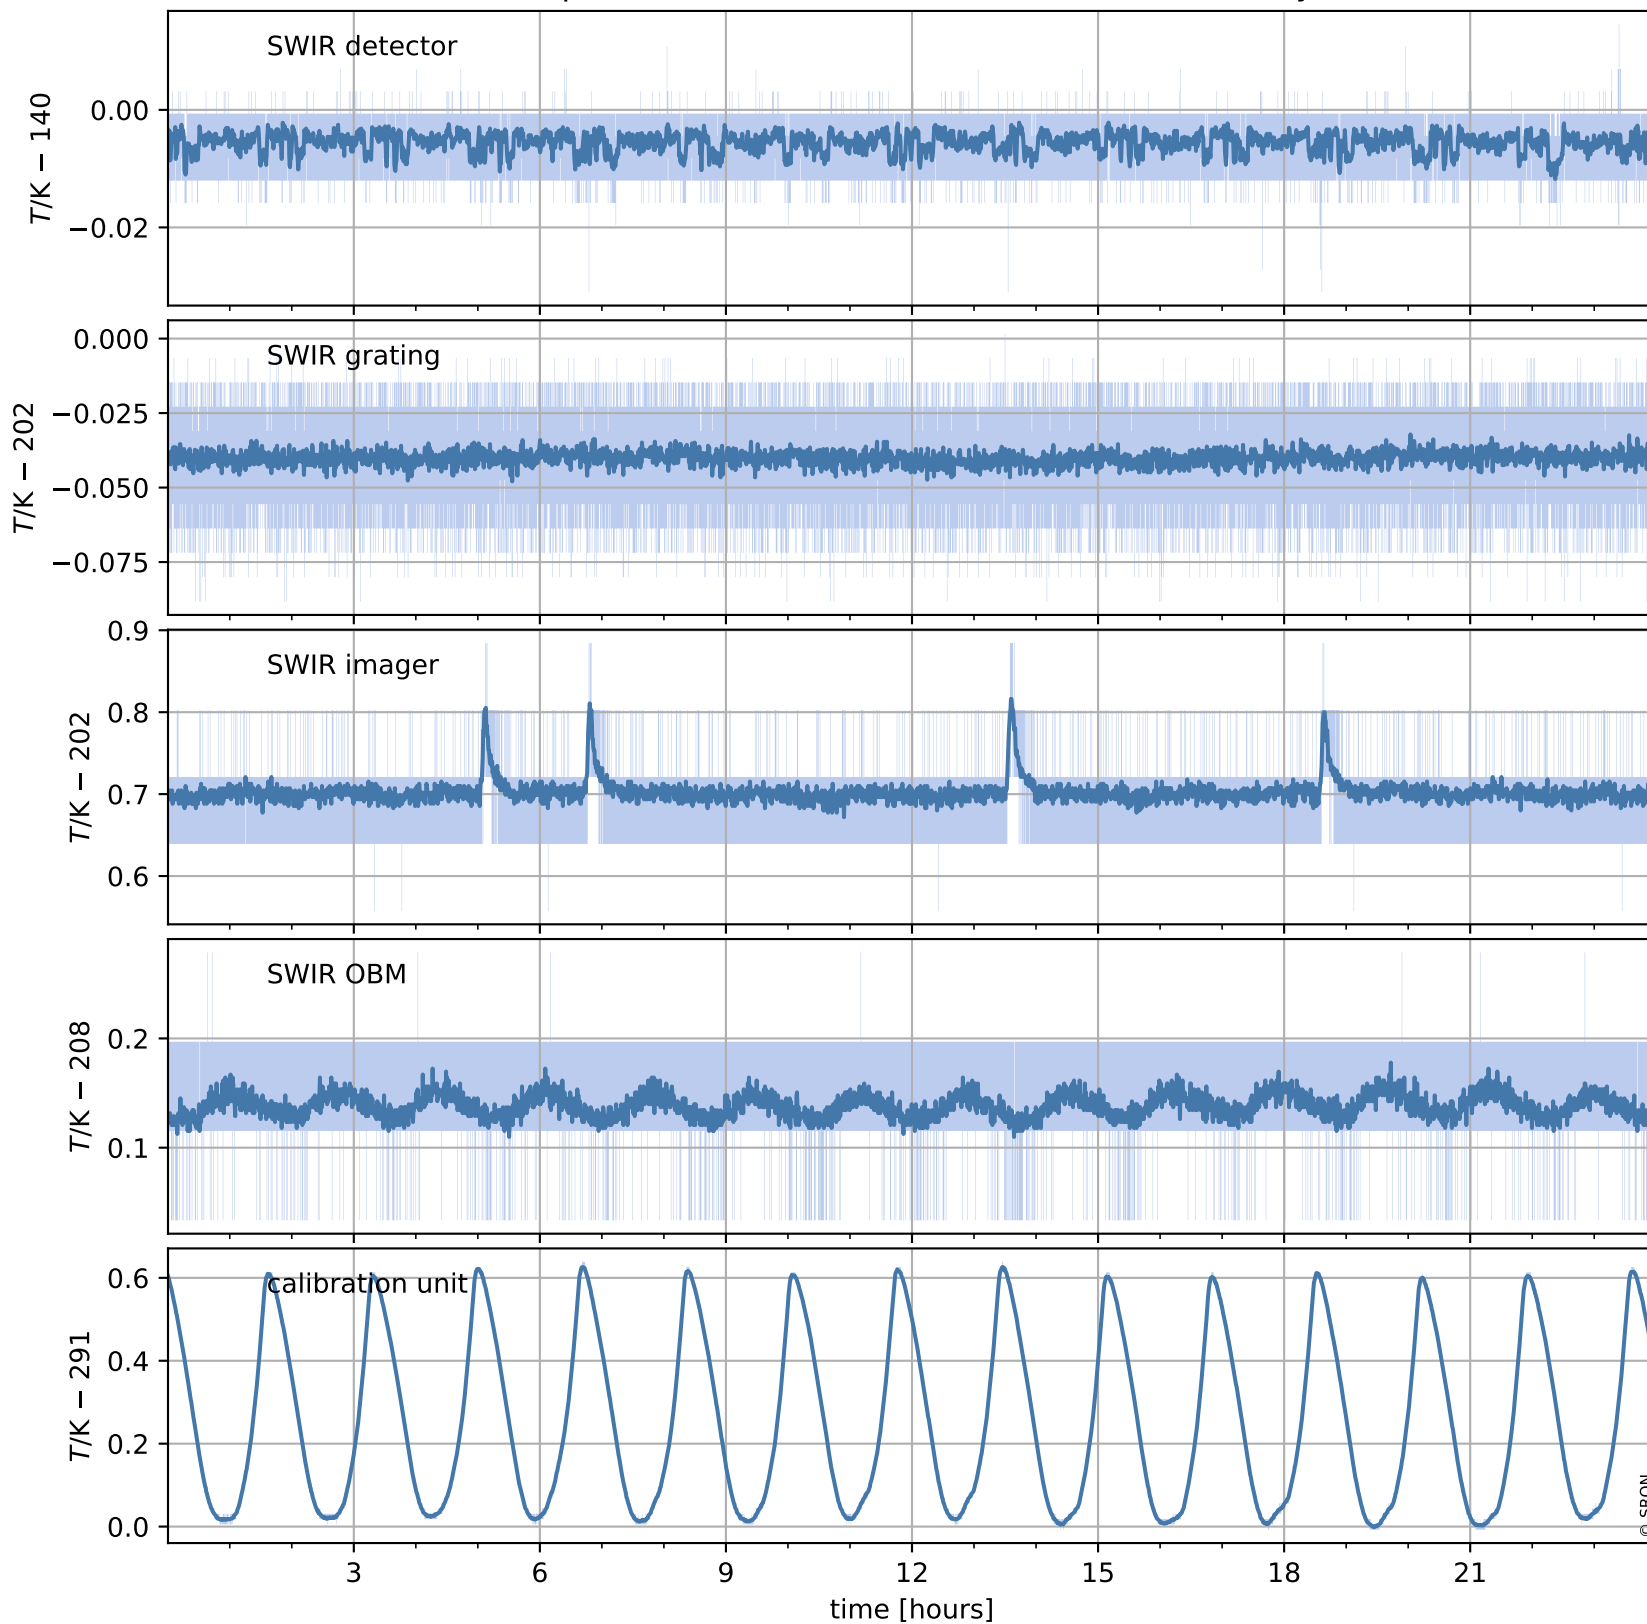

Tropomi SWIR housekeeping data

orbits : [19020, 19034]
coverage : 2021-06-15 / 2021-06-16
created : 2023-08-21T09:14:03

Temperature of sensors relevant for SWIR (one day)

Tropomi SWIR housekeeping data

orbits : [18550, 19034]
coverage : 2021-05-12 / 2021-06-16
created : 2023-08-21T09:14:03

Temperature of sensors relevant for SWIR (last month)

Tropomi SWIR housekeeping data

orbits : [19020, 19034]
coverage : 2021-06-15 / 2021-06-16
created : 2023-08-21T09:14:03

Current and duty cycle of 3 heaters relevant for SWIR (one day)

Tropomi SWIR housekeeping data

orbits : [18550, 19034]
coverage : 2021-05-12 / 2021-06-16
created : 2023-08-21T09:14:04

Current and duty cycle of 3 heaters relevant for SWIR (last month)

Tropomi SWIR housekeeping data

orbits : [19020, 19034]
coverage : 2021-06-15 / 2021-06-16
created : 2023-08-21T09:14:04

Temperature of sensors at the SWIR front-end electronics (one day)

Tropomi SWIR housekeeping data

orbits : [18550, 19034]
coverage : 2021-05-12 / 2021-06-16
created : 2023-08-21T09:14:05