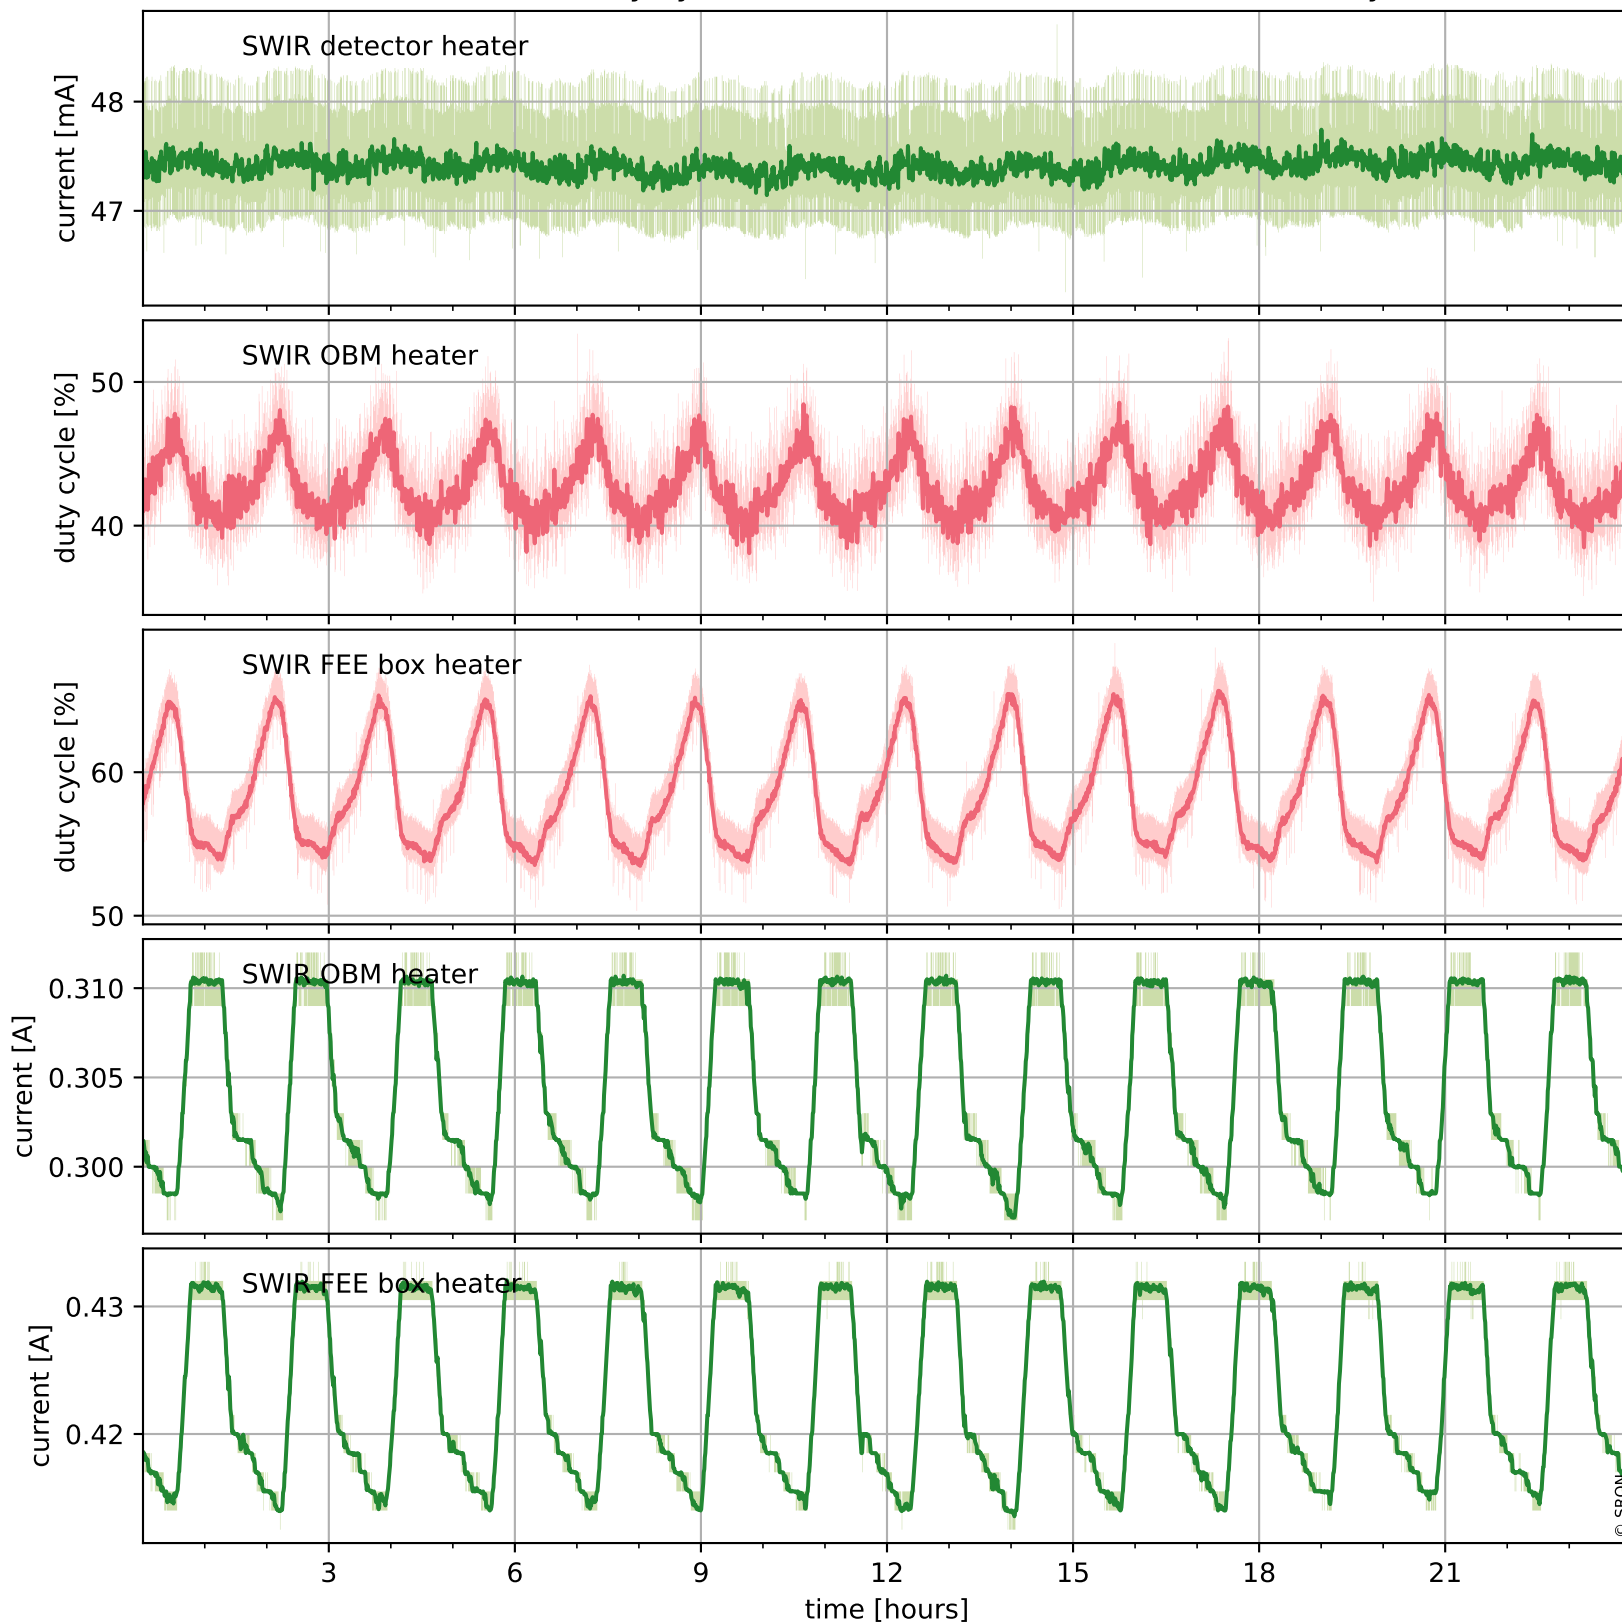

Tropomi SWIR housekeeping data

orbits : [19020, 19034]
coverage : 2021-06-15 / 2021-06-16
created : 2023-08-21T09:14:03

Temperature of sensors relevant for SWIR (one day)

Tropomi SWIR housekeeping data

orbits : [18550, 19034]
coverage : 2021-05-12 / 2021-06-16
created : 2023-08-21T09:14:03

Temperature of sensors relevant for SWIR (last month)

Tropomi SWIR housekeeping data

orbits : [19020, 19034]
coverage : 2021-06-15 / 2021-06-16
created : 2023-08-21T09:14:03

Current and duty cycle of 3 heaters relevant for SWIR (one day)

Tropomi SWIR housekeeping data

orbits : [18550, 19034]
coverage : 2021-05-12 / 2021-06-16
created : 2023-08-21T09:14:04

Current and duty cycle of 3 heaters relevant for SWIR (last month)

Tropomi SWIR housekeeping data

orbits : [19020, 19034]
coverage : 2021-06-15 / 2021-06-16
created : 2023-08-21T09:14:04

Temperature of sensors at the SWIR front-end electronics (one day)

Tropomi SWIR housekeeping data

orbits : [18550, 19034]
coverage : 2021-05-12 / 2021-06-16
created : 2023-08-21T09:14:05