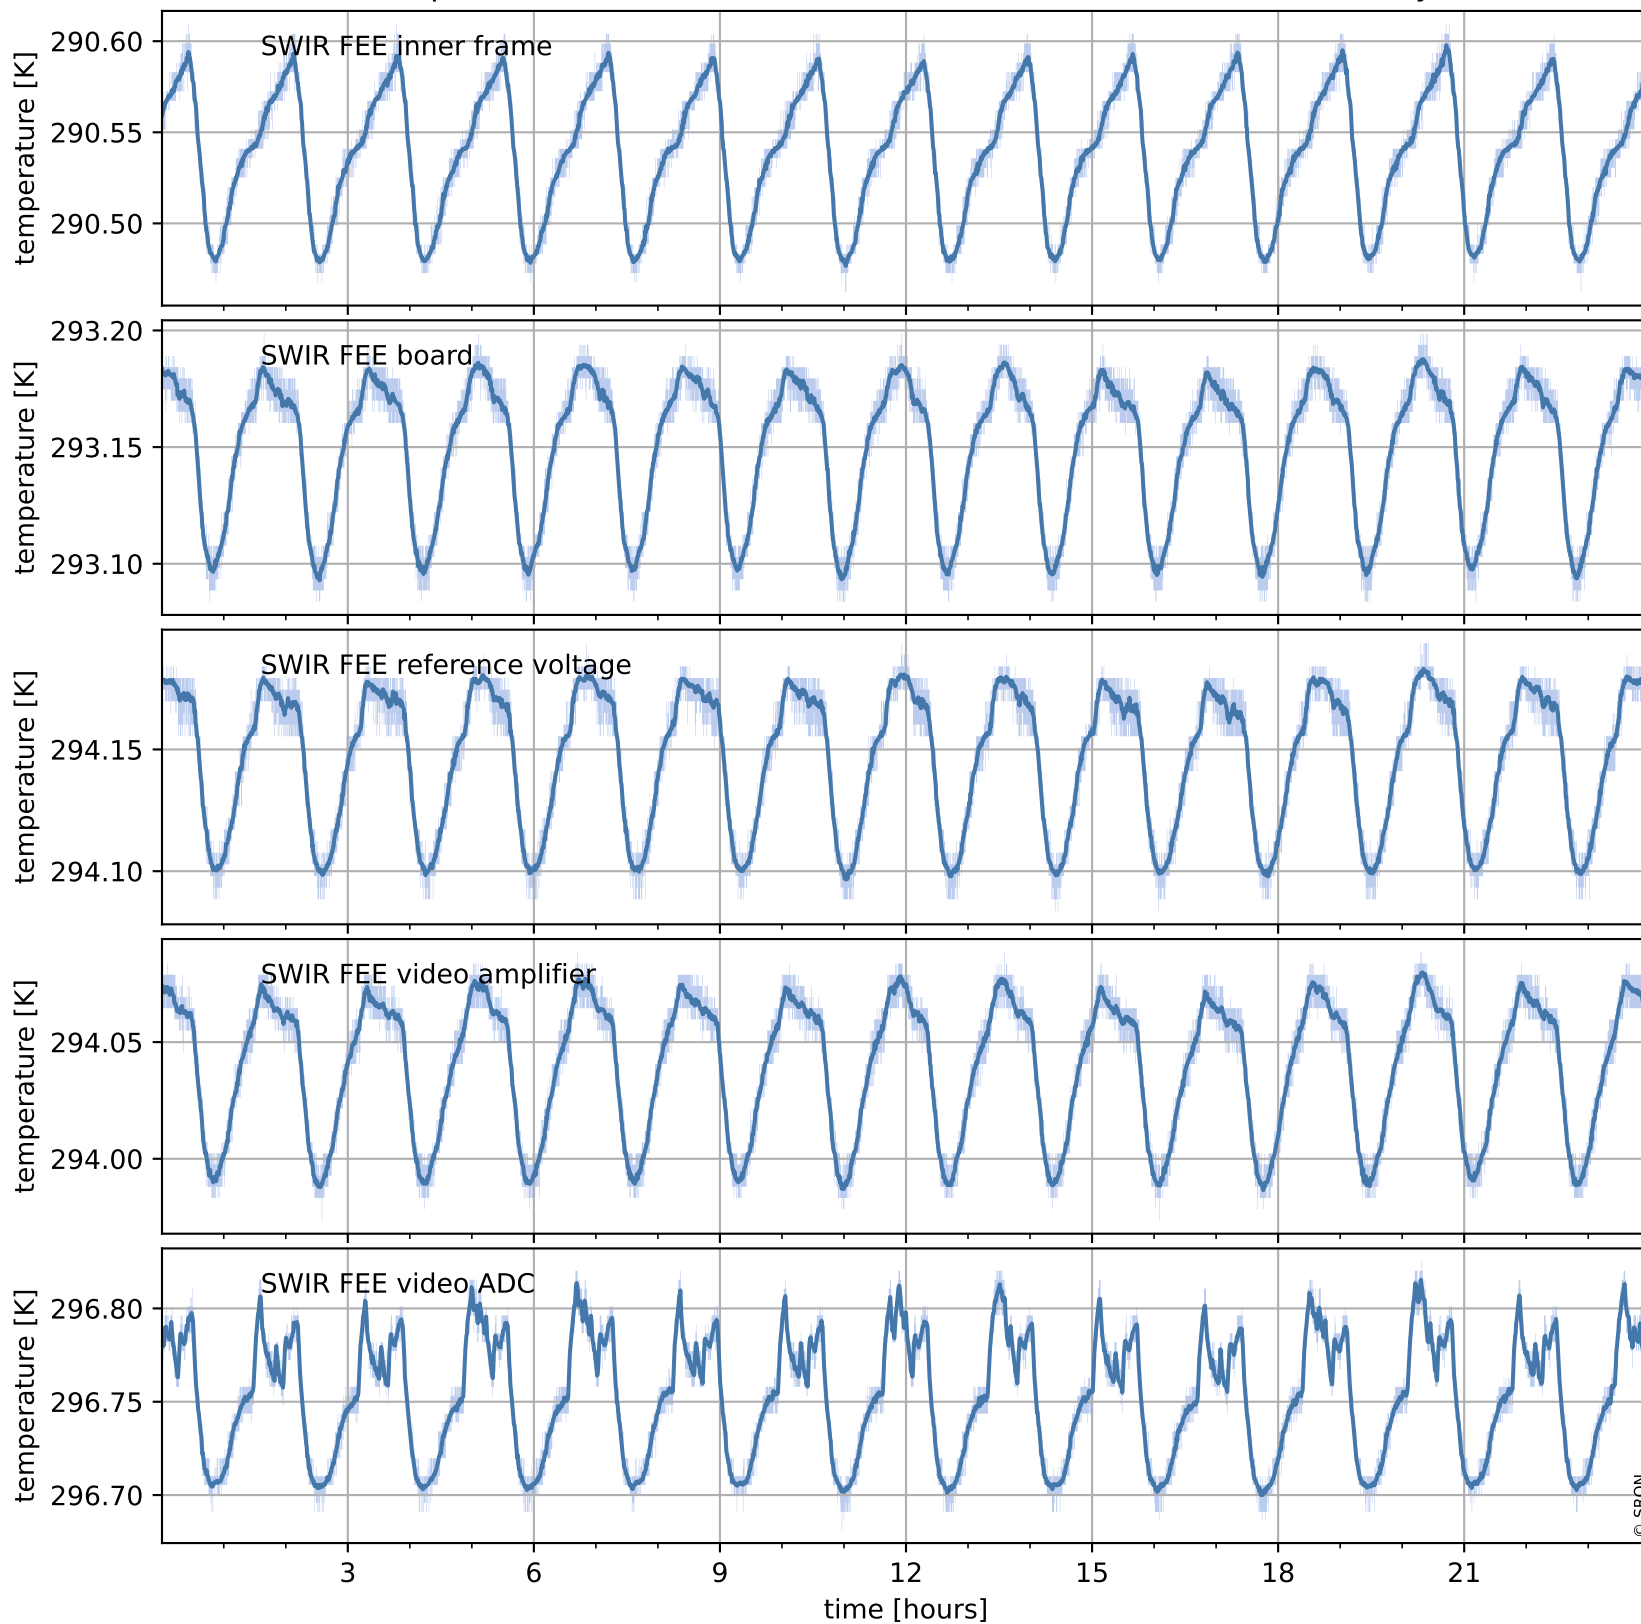

Tropomi SWIR housekeeping data

orbits : [19020, 19034]
coverage : 2021-06-15 / 2021-06-16
created : 2023-08-21T09:14:03

Temperature of sensors relevant for SWIR (one day)

Tropomi SWIR housekeeping data

orbits : [18550, 19034]
coverage : 2021-05-12 / 2021-06-16
created : 2023-08-21T09:14:03

Temperature of sensors relevant for SWIR (last month)

Tropomi SWIR housekeeping data

orbits : [19020, 19034]
coverage : 2021-06-15 / 2021-06-16
created : 2023-08-21T09:14:03

Current and duty cycle of 3 heaters relevant for SWIR (one day)

Tropomi SWIR housekeeping data

orbits : [18550, 19034]
coverage : 2021-05-12 / 2021-06-16
created : 2023-08-21T09:14:04

Current and duty cycle of 3 heaters relevant for SWIR (last month)

Tropomi SWIR housekeeping data

orbits : [19020, 19034]
coverage : 2021-06-15 / 2021-06-16
created : 2023-08-21T09:14:04

Temperature of sensors at the SWIR front-end electronics (one day)

Tropomi SWIR housekeeping data

orbits : [18550, 19034]
coverage : 2021-05-12 / 2021-06-16
created : 2023-08-21T09:14:05