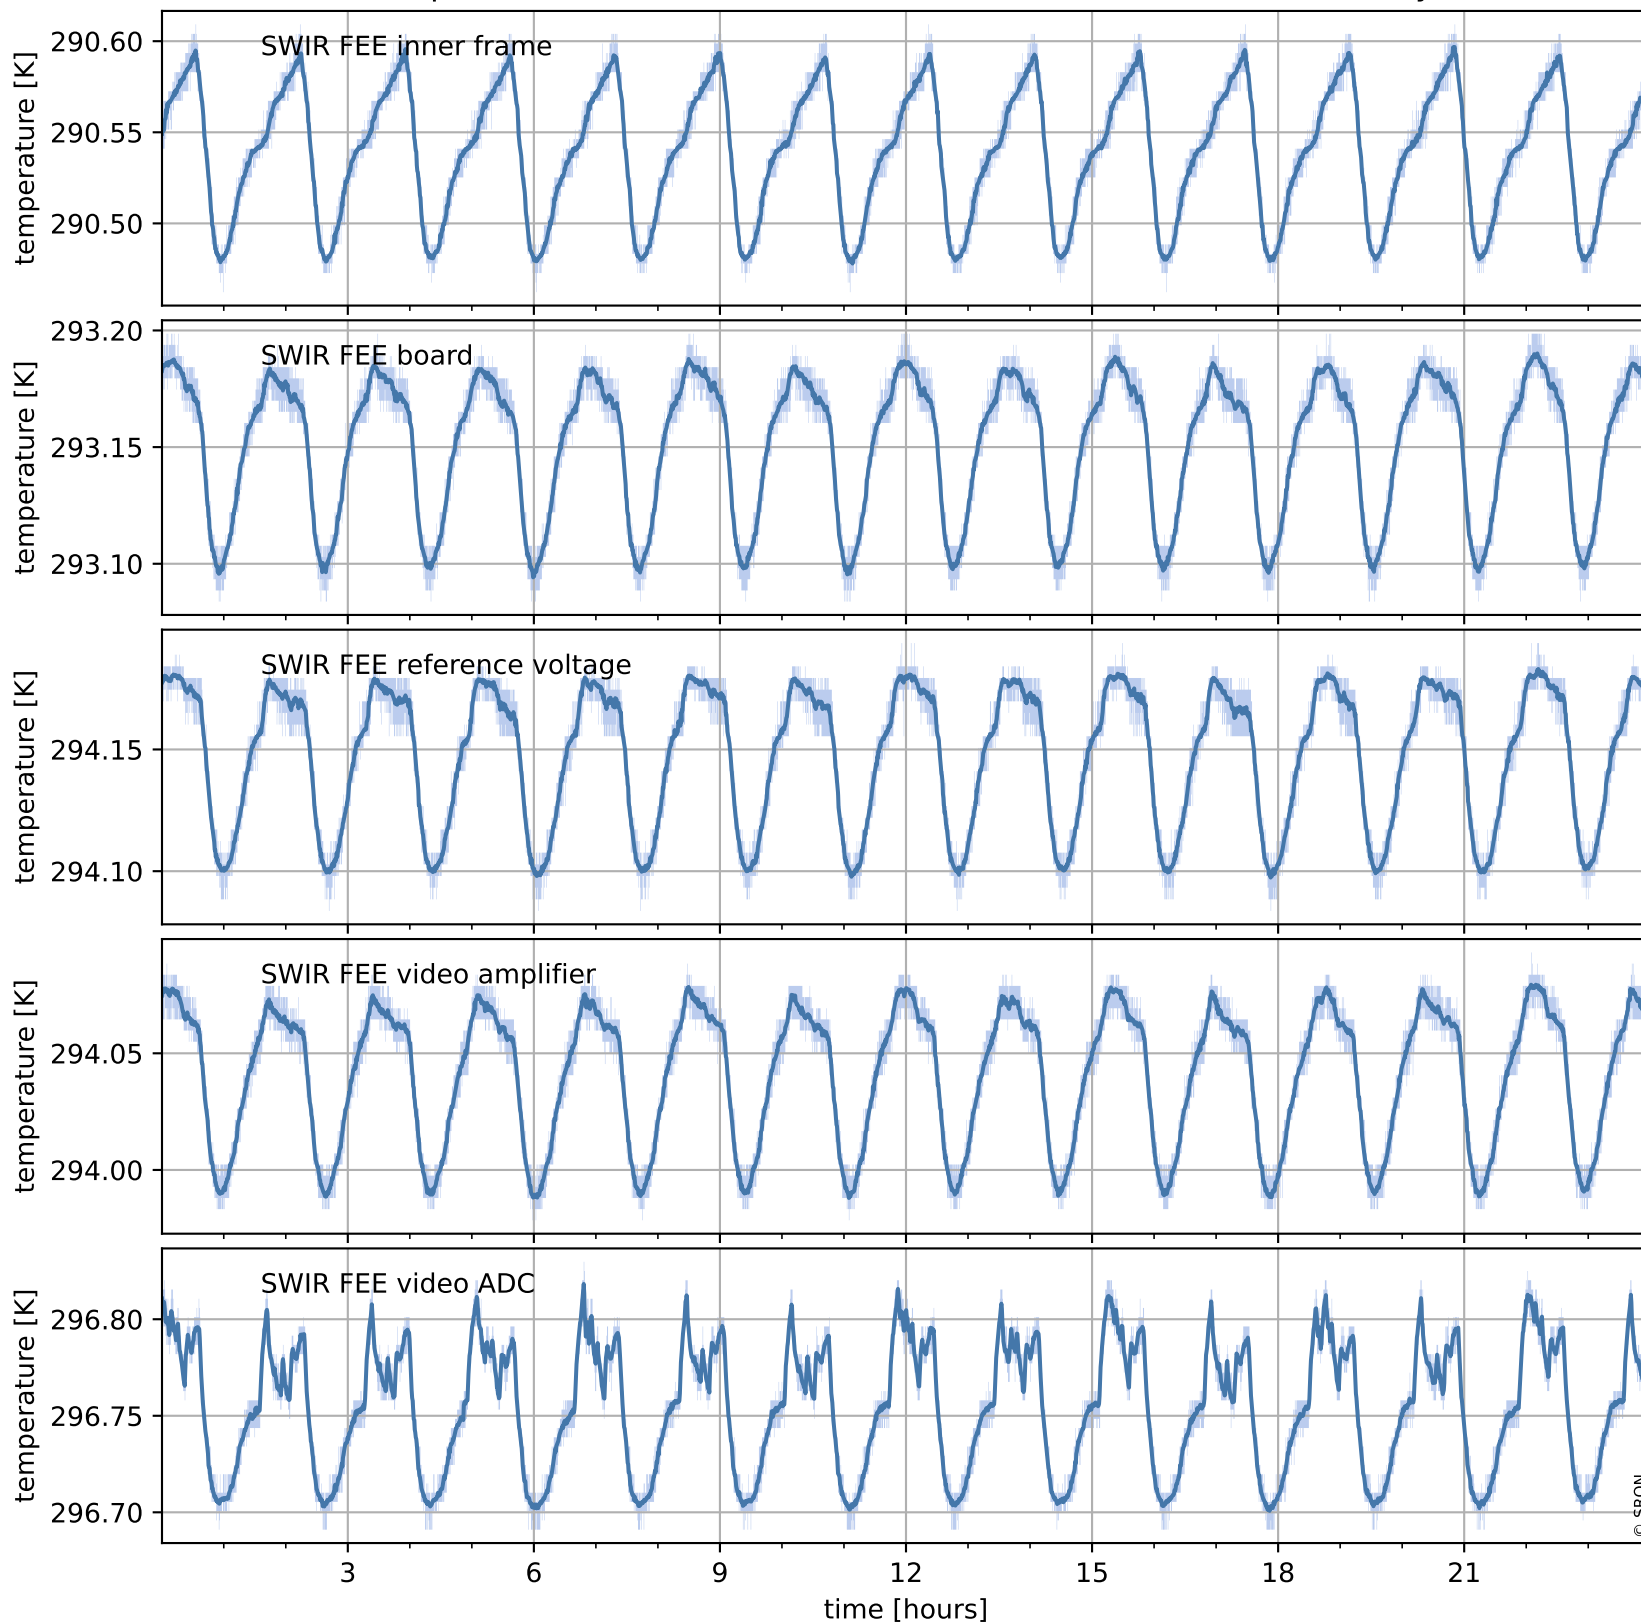

Tropomi SWIR housekeeping data

orbits : [19091, 19105]
coverage : 2021-06-20 / 2021-06-21
created : 2023-08-21T09:14:15

Temperature of sensors relevant for SWIR (one day)

Tropomi SWIR housekeeping data

orbits : [18621, 19105]
coverage : 2021-05-17 / 2021-06-21
created : 2023-08-21T09:14:15

Temperature of sensors relevant for SWIR (last month)

Tropomi SWIR housekeeping data

orbits : [19091, 19105]
coverage : 2021-06-20 / 2021-06-21
created : 2023-08-21T09:14:15

Current and duty cycle of 3 heaters relevant for SWIR (one day)

Tropomi SWIR housekeeping data

orbits : [18621, 19105]
coverage : 2021-05-17 / 2021-06-21
created : 2023-08-21T09:14:16

Current and duty cycle of 3 heaters relevant for SWIR (last month)

Tropomi SWIR housekeeping data

orbits : [19091, 19105]
coverage : 2021-06-20 / 2021-06-21
created : 2023-08-21T09:14:16

Temperature of sensors at the SWIR front-end electronics (one day)

Tropomi SWIR housekeeping data

orbits : [18621, 19105]
coverage : 2021-05-17 / 2021-06-21
created : 2023-08-21T09:14:16