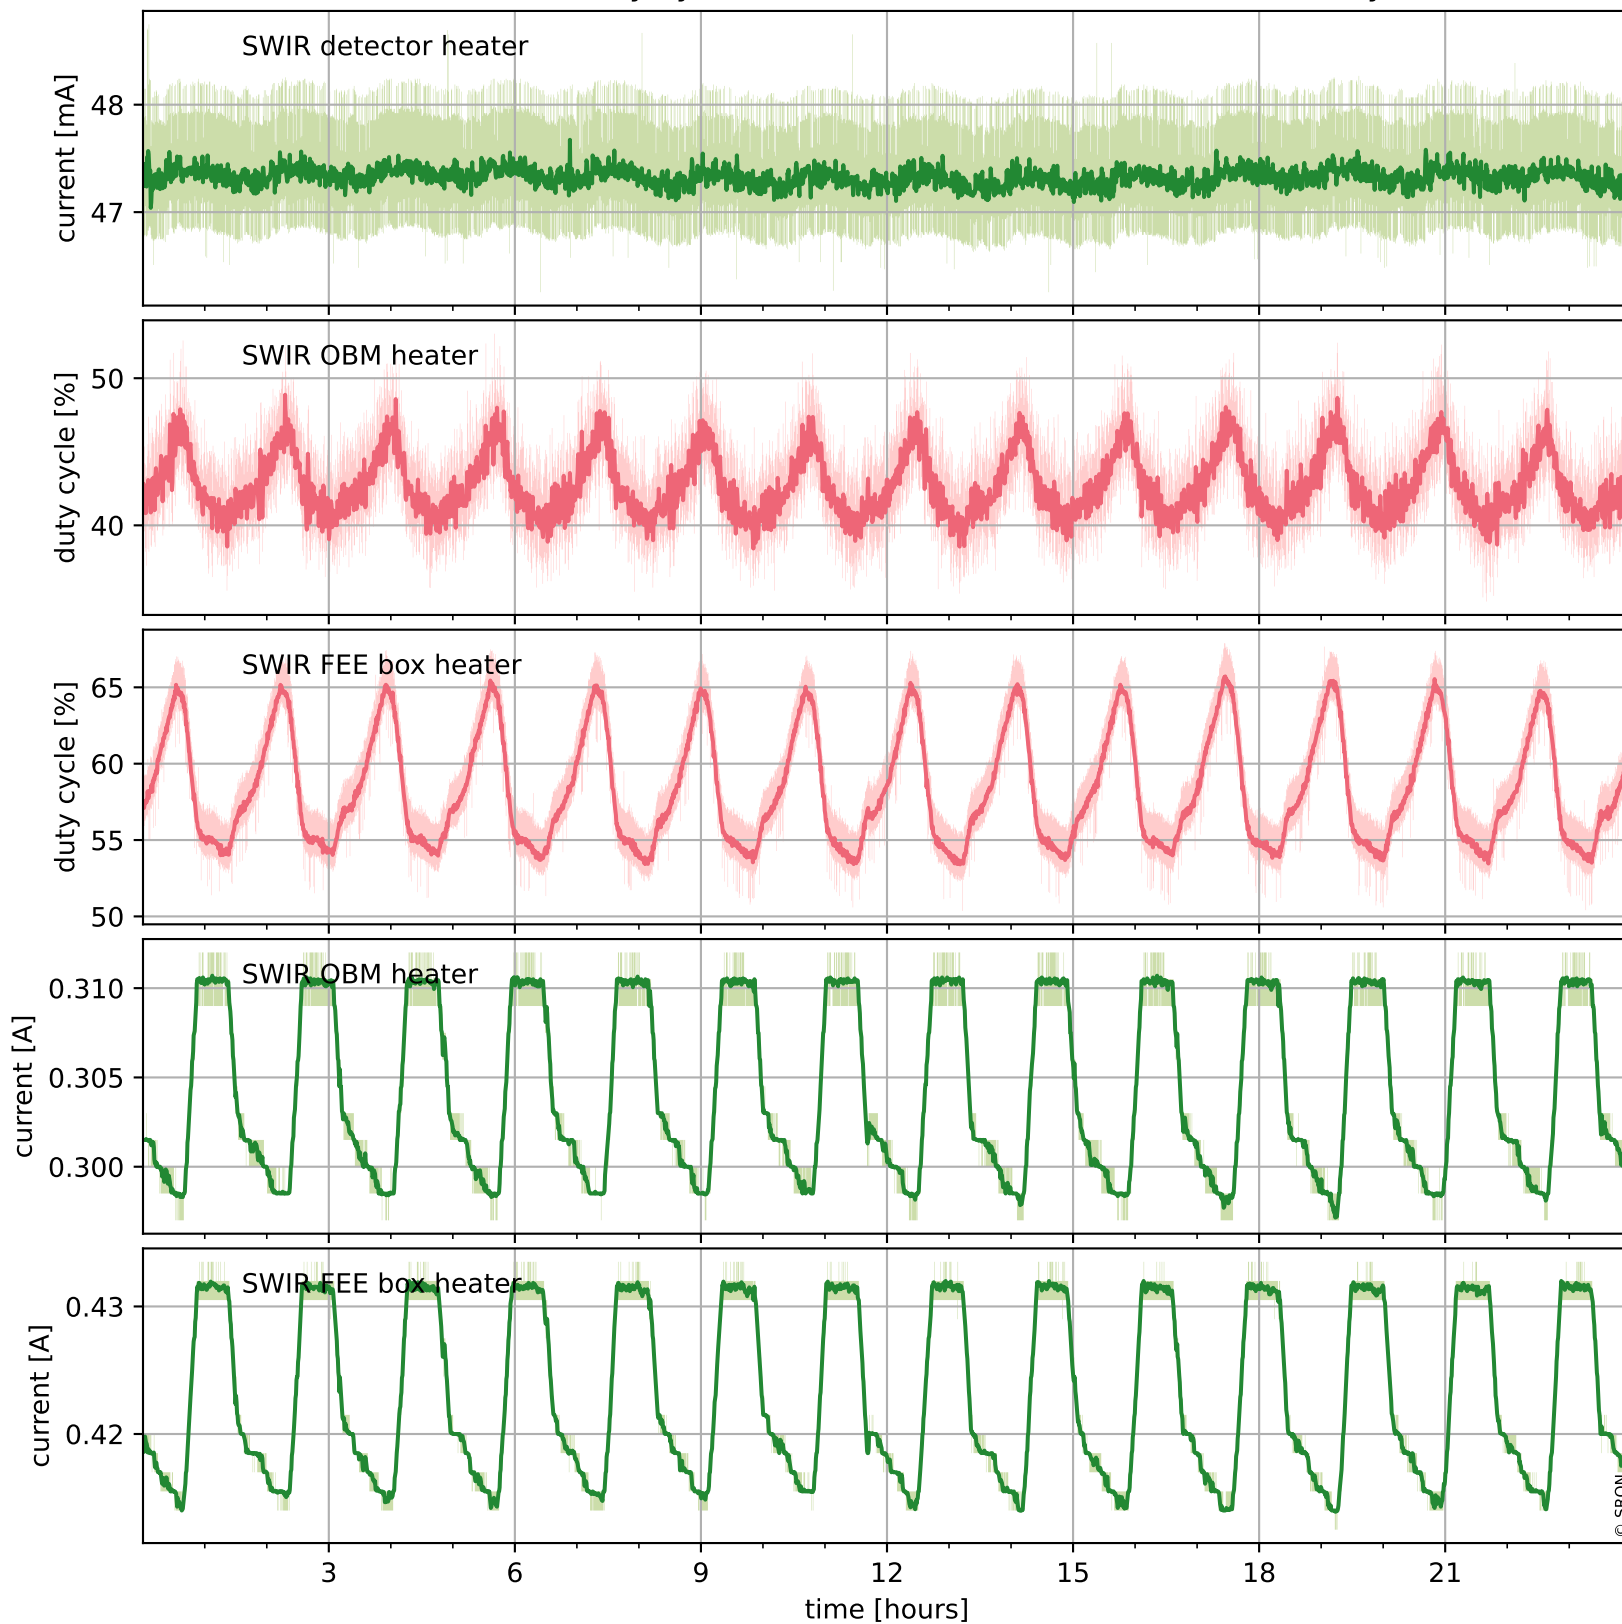

Tropomi SWIR housekeeping data

orbits : [19091, 19105]
coverage : 2021-06-20 / 2021-06-21
created : 2023-08-21T09:14:15

Temperature of sensors relevant for SWIR (one day)

Tropomi SWIR housekeeping data

orbits : [18621, 19105]
coverage : 2021-05-17 / 2021-06-21
created : 2023-08-21T09:14:15

Temperature of sensors relevant for SWIR (last month)

Tropomi SWIR housekeeping data

orbits : [19091, 19105]
coverage : 2021-06-20 / 2021-06-21
created : 2023-08-21T09:14:15

Current and duty cycle of 3 heaters relevant for SWIR (one day)

Tropomi SWIR housekeeping data

orbits : [18621, 19105]
coverage : 2021-05-17 / 2021-06-21
created : 2023-08-21T09:14:16

Current and duty cycle of 3 heaters relevant for SWIR (last month)

Tropomi SWIR housekeeping data

orbits : [19091, 19105]
coverage : 2021-06-20 / 2021-06-21
created : 2023-08-21T09:14:16

Temperature of sensors at the SWIR front-end electronics (one day)

Tropomi SWIR housekeeping data

orbits : [18621, 19105]
coverage : 2021-05-17 / 2021-06-21
created : 2023-08-21T09:14:16