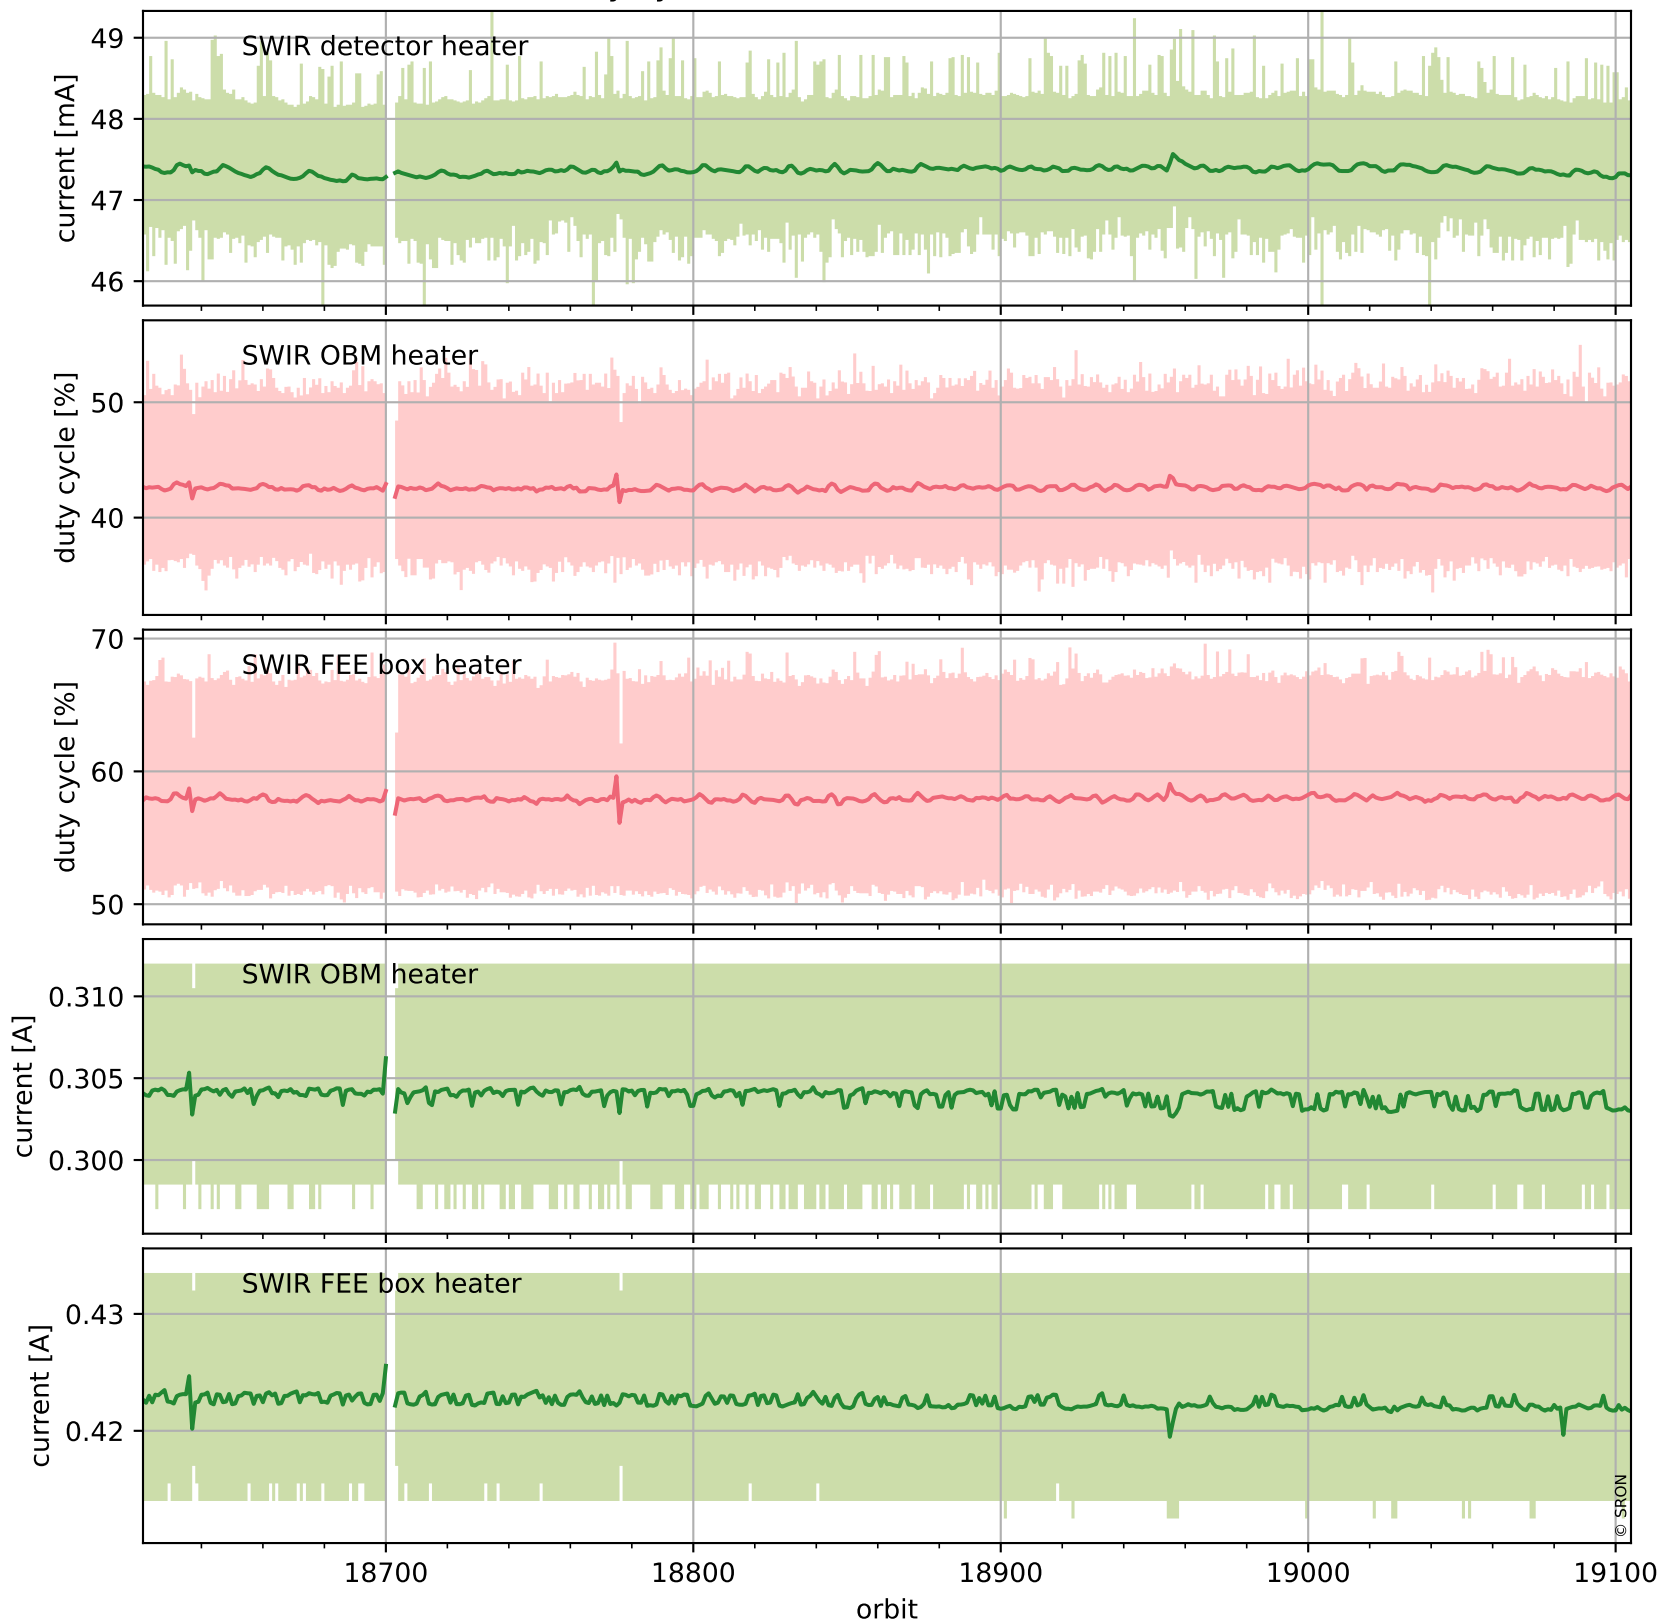

Tropomi SWIR housekeeping data

orbits : [19091, 19105]
coverage : 2021-06-20 / 2021-06-21
created : 2023-08-21T09:14:15

Temperature of sensors relevant for SWIR (one day)

Tropomi SWIR housekeeping data

orbits : [18621, 19105]
coverage : 2021-05-17 / 2021-06-21
created : 2023-08-21T09:14:15

Temperature of sensors relevant for SWIR (last month)

Tropomi SWIR housekeeping data

orbits : [19091, 19105]
coverage : 2021-06-20 / 2021-06-21
created : 2023-08-21T09:14:15

Current and duty cycle of 3 heaters relevant for SWIR (one day)

Tropomi SWIR housekeeping data

orbits : [18621, 19105]
coverage : 2021-05-17 / 2021-06-21
created : 2023-08-21T09:14:16

Current and duty cycle of 3 heaters relevant for SWIR (last month)

Tropomi SWIR housekeeping data

orbits : [19091, 19105]
coverage : 2021-06-20 / 2021-06-21
created : 2023-08-21T09:14:16

Temperature of sensors at the SWIR front-end electronics (one day)

Tropomi SWIR housekeeping data

orbits : [18621, 19105]
coverage : 2021-05-17 / 2021-06-21
created : 2023-08-21T09:14:16