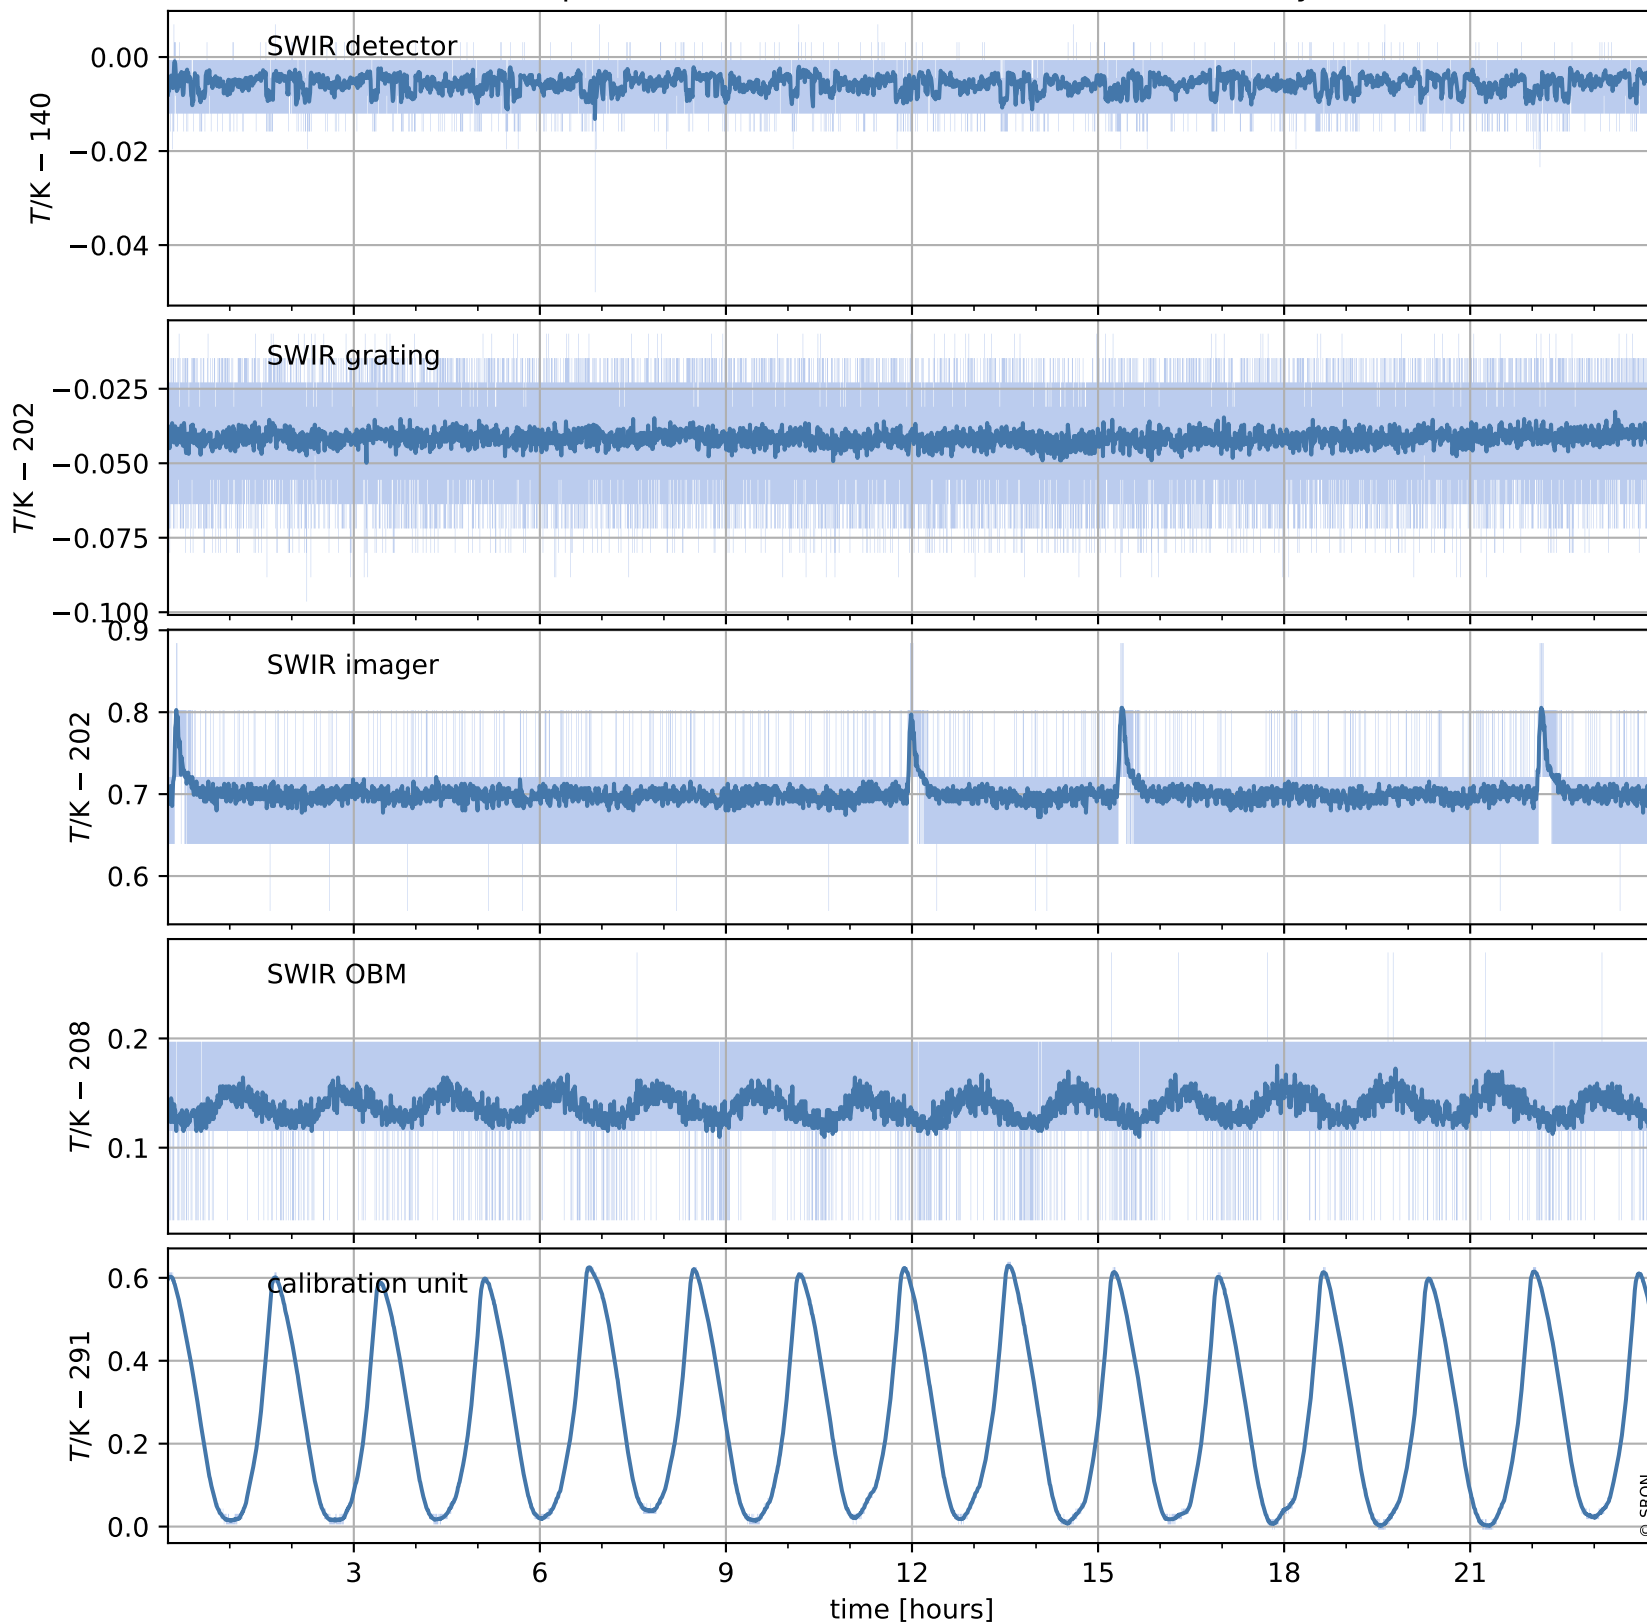

Tropomi SWIR housekeeping data

orbits : [19091, 19105]
coverage : 2021-06-20 / 2021-06-21
created : 2023-08-21T09:14:15

Temperature of sensors relevant for SWIR (one day)

Tropomi SWIR housekeeping data

orbits : [18621, 19105]
coverage : 2021-05-17 / 2021-06-21
created : 2023-08-21T09:14:15

Temperature of sensors relevant for SWIR (last month)

Tropomi SWIR housekeeping data

orbits : [19091, 19105]
coverage : 2021-06-20 / 2021-06-21
created : 2023-08-21T09:14:15

Current and duty cycle of 3 heaters relevant for SWIR (one day)

Tropomi SWIR housekeeping data

orbits : [18621, 19105]
coverage : 2021-05-17 / 2021-06-21
created : 2023-08-21T09:14:16

Current and duty cycle of 3 heaters relevant for SWIR (last month)

Tropomi SWIR housekeeping data

orbits : [19091, 19105]
coverage : 2021-06-20 / 2021-06-21
created : 2023-08-21T09:14:16

Temperature of sensors at the SWIR front-end electronics (one day)

Tropomi SWIR housekeeping data

orbits : [18621, 19105]
coverage : 2021-05-17 / 2021-06-21
created : 2023-08-21T09:14:16