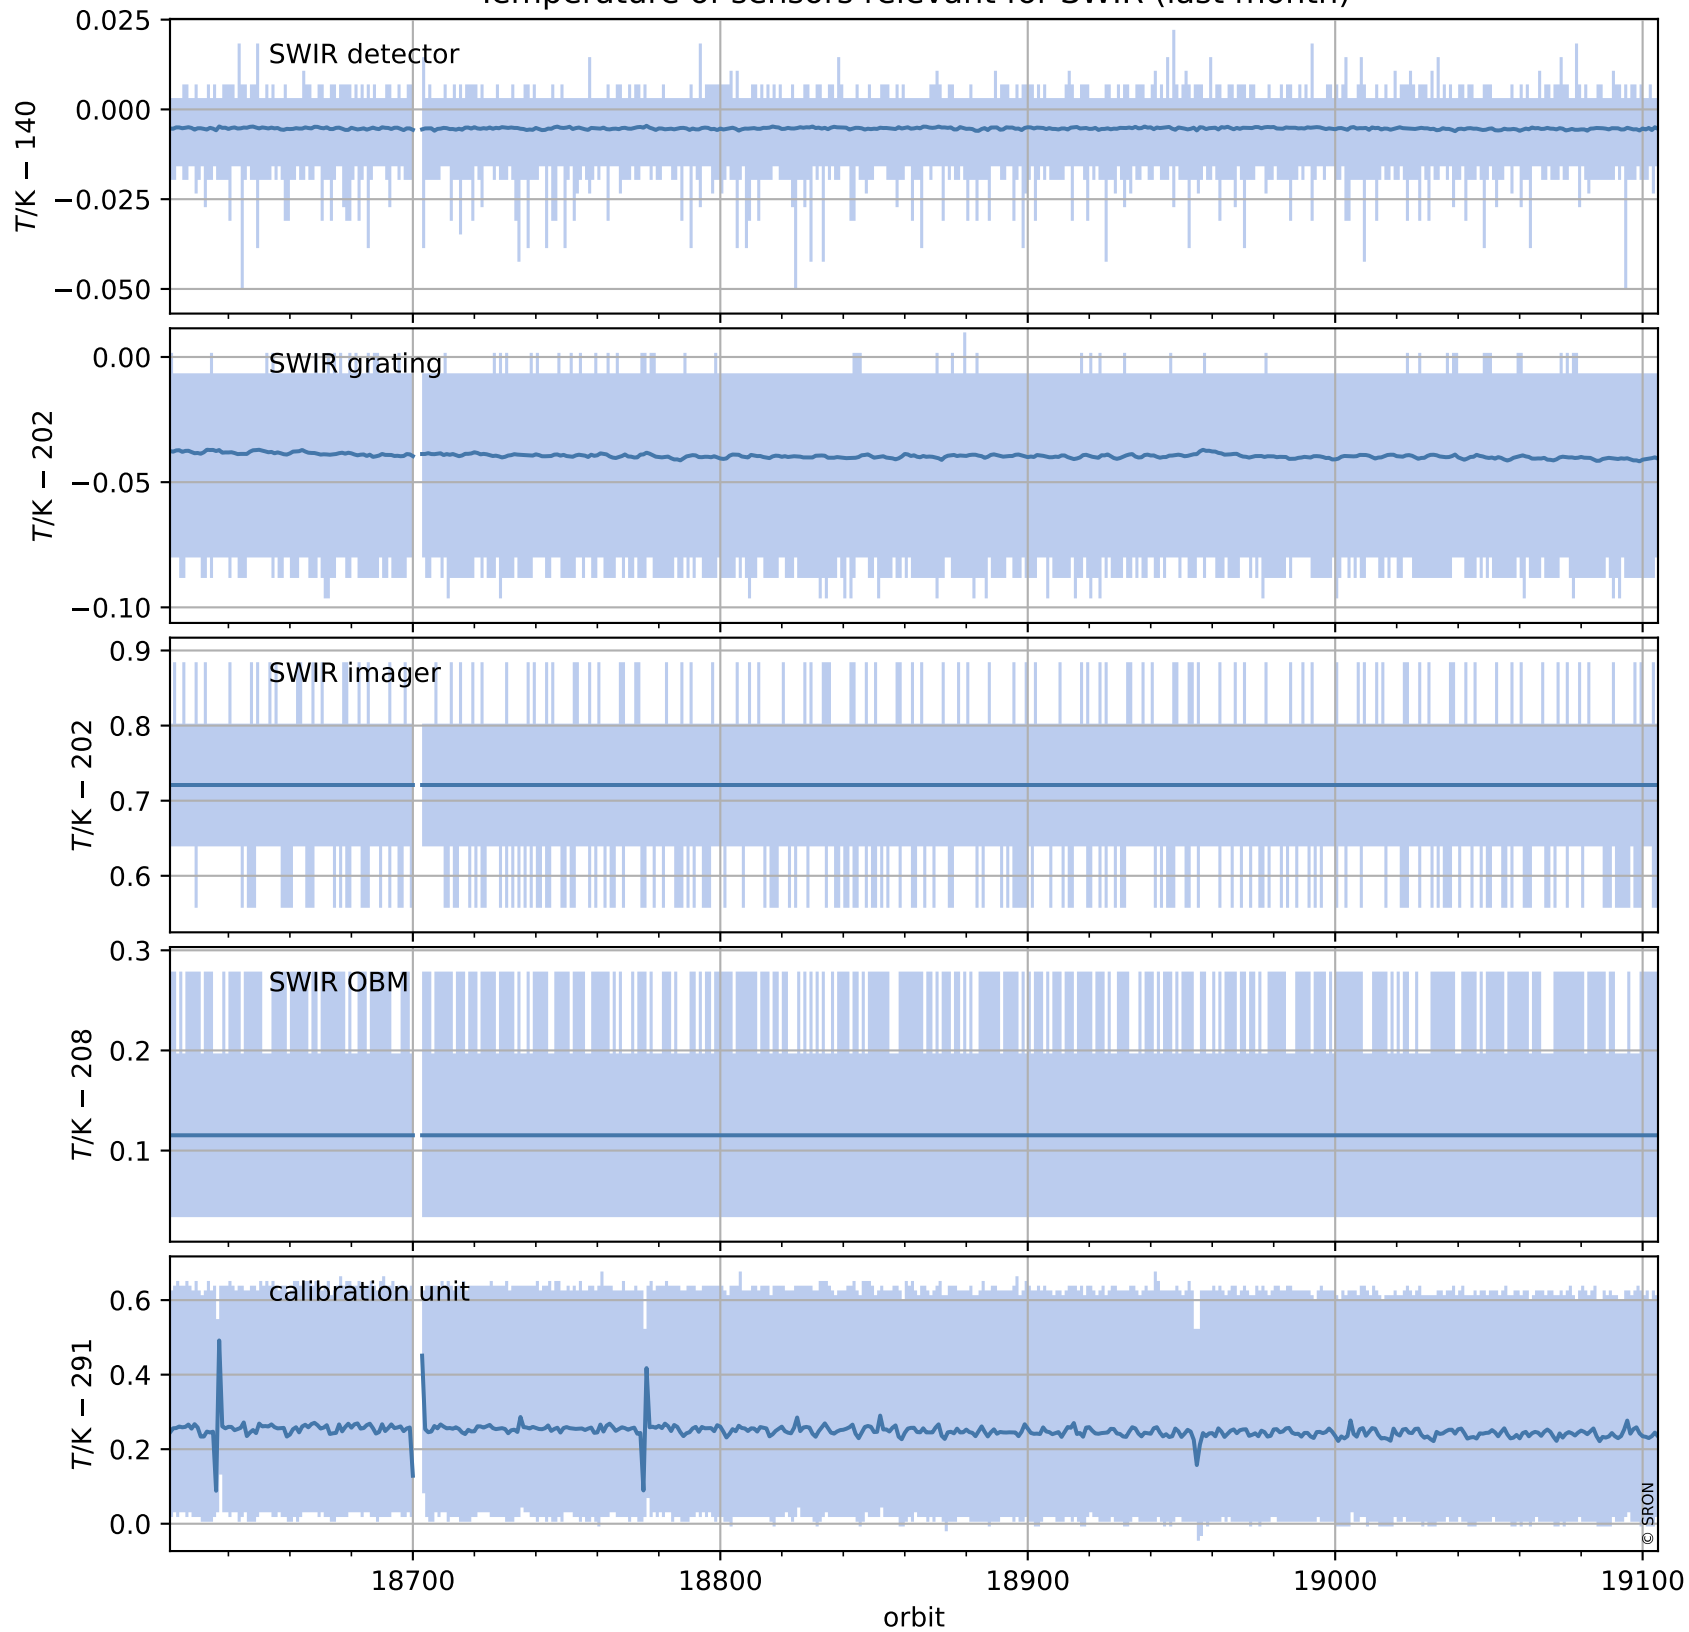

Tropomi SWIR housekeeping data

orbits : [19091, 19105]
coverage : 2021-06-20 / 2021-06-21
created : 2023-08-21T09:14:15

Temperature of sensors relevant for SWIR (one day)

Tropomi SWIR housekeeping data

orbits : [18621, 19105]
coverage : 2021-05-17 / 2021-06-21
created : 2023-08-21T09:14:15

Temperature of sensors relevant for SWIR (last month)

Tropomi SWIR housekeeping data

orbits : [19091, 19105]
coverage : 2021-06-20 / 2021-06-21
created : 2023-08-21T09:14:15

Current and duty cycle of 3 heaters relevant for SWIR (one day)

Tropomi SWIR housekeeping data

orbits : [18621, 19105]
coverage : 2021-05-17 / 2021-06-21
created : 2023-08-21T09:14:16

Current and duty cycle of 3 heaters relevant for SWIR (last month)

Tropomi SWIR housekeeping data

orbits : [19091, 19105]
coverage : 2021-06-20 / 2021-06-21
created : 2023-08-21T09:14:16

Temperature of sensors at the SWIR front-end electronics (one day)

Tropomi SWIR housekeeping data

orbits : [18621, 19105]
coverage : 2021-05-17 / 2021-06-21
created : 2023-08-21T09:14:16