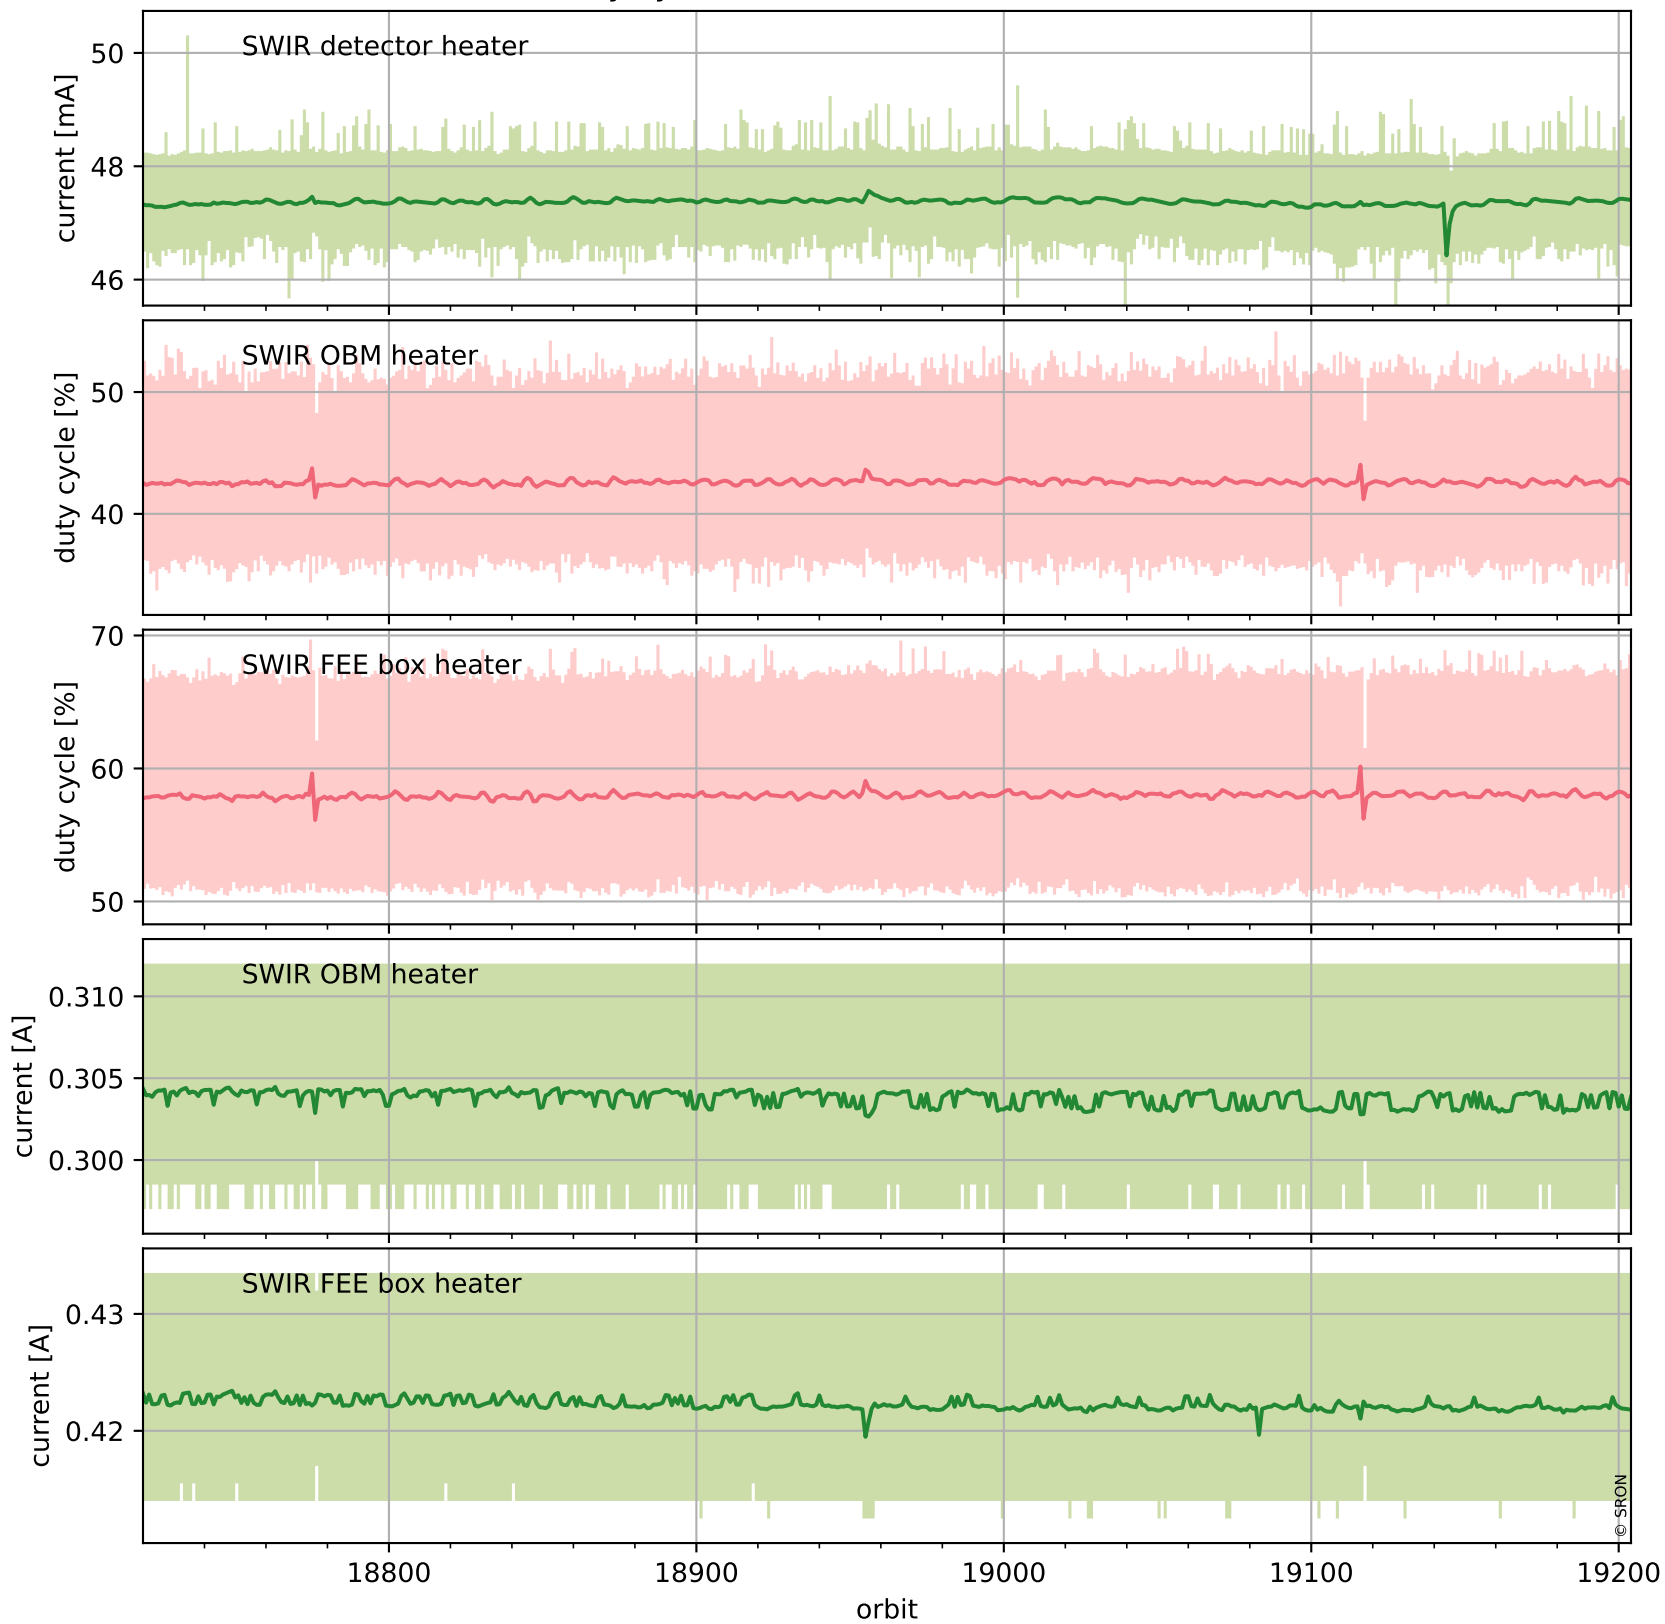

Tropomi SWIR housekeeping data

orbits : [18720, 19204]
coverage : 2021-05-24 / 2021-06-28
created : 2023-08-21T09:14:32

Current and duty cycle of 3 heaters relevant for SWIR (last month)