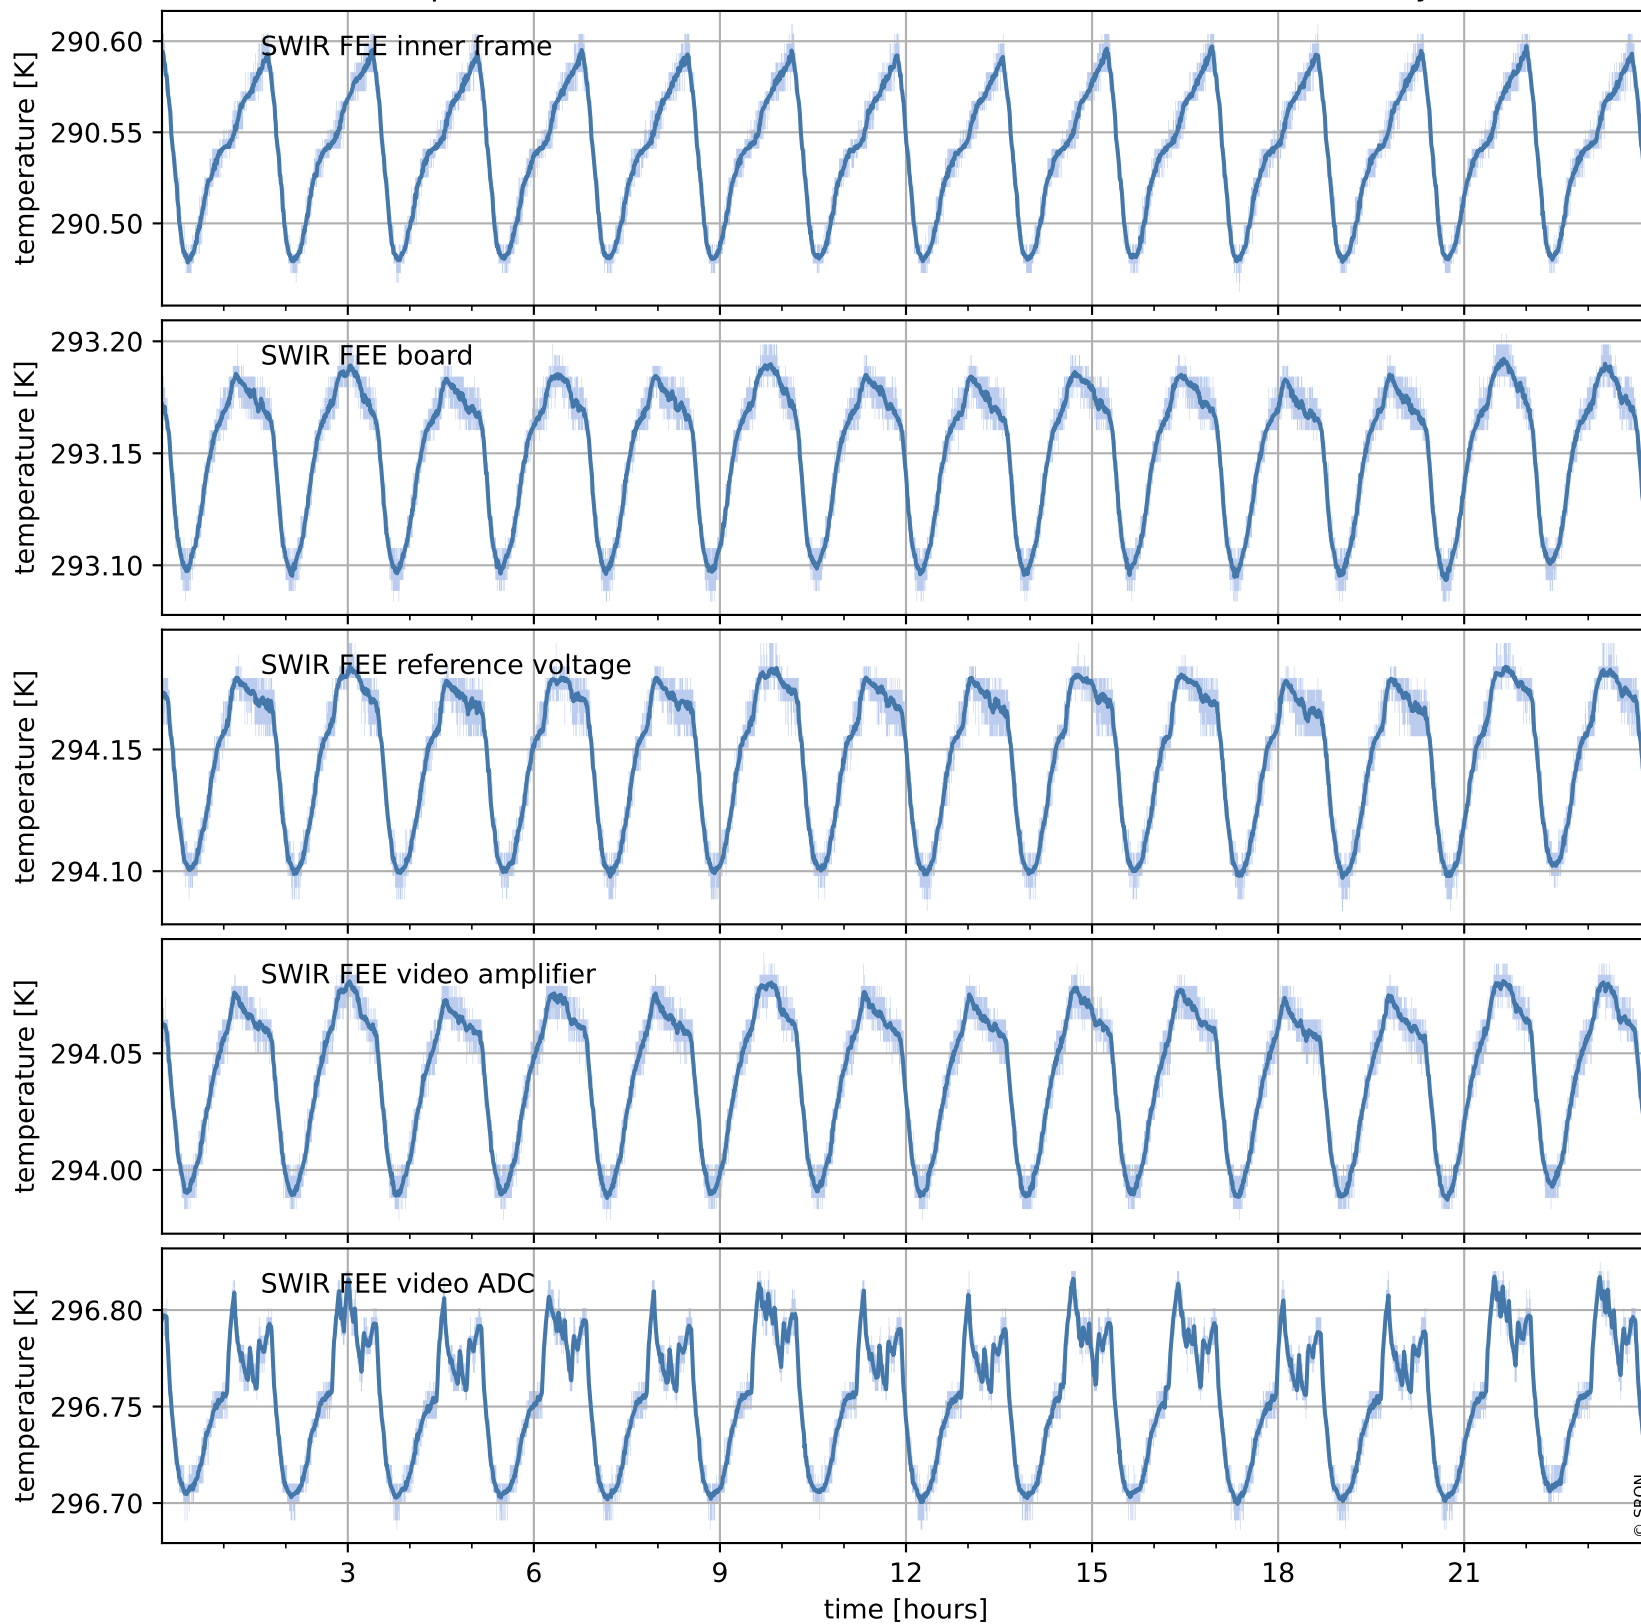

Tropomi SWIR housekeeping data

orbits : [19191, 19204]
coverage : 2021-06-27 / 2021-06-28
created : 2023-08-21T09:14:33

Temperature of sensors at the SWIR front-end electronics (one day)