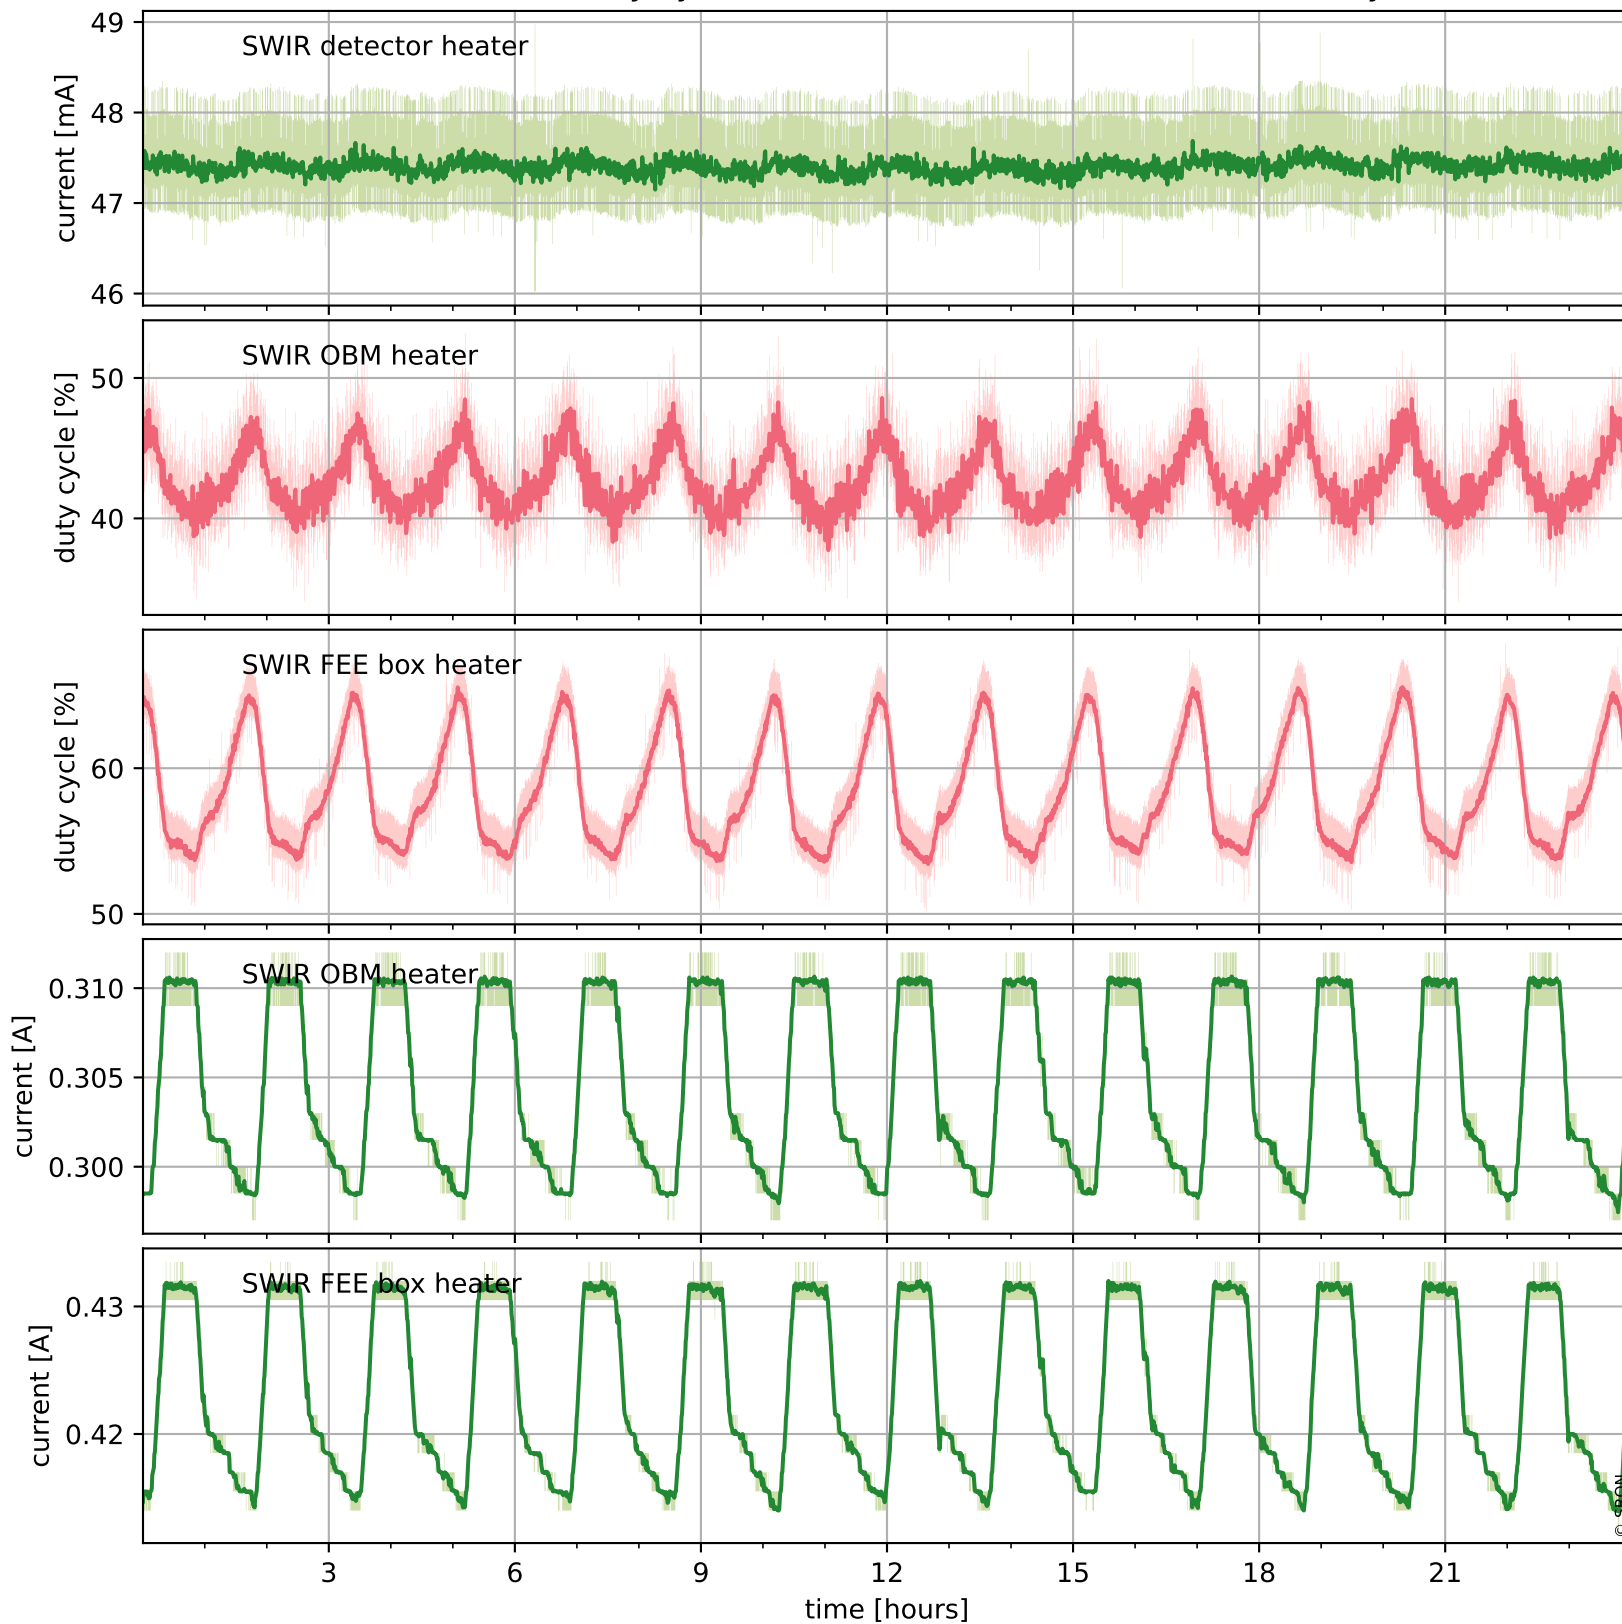

Tropomi SWIR housekeeping data

orbits : [19191, 19204]
coverage : 2021-06-27 / 2021-06-28
created : 2023-08-21T09:14:32

Current and duty cycle of 3 heaters relevant for SWIR (one day)