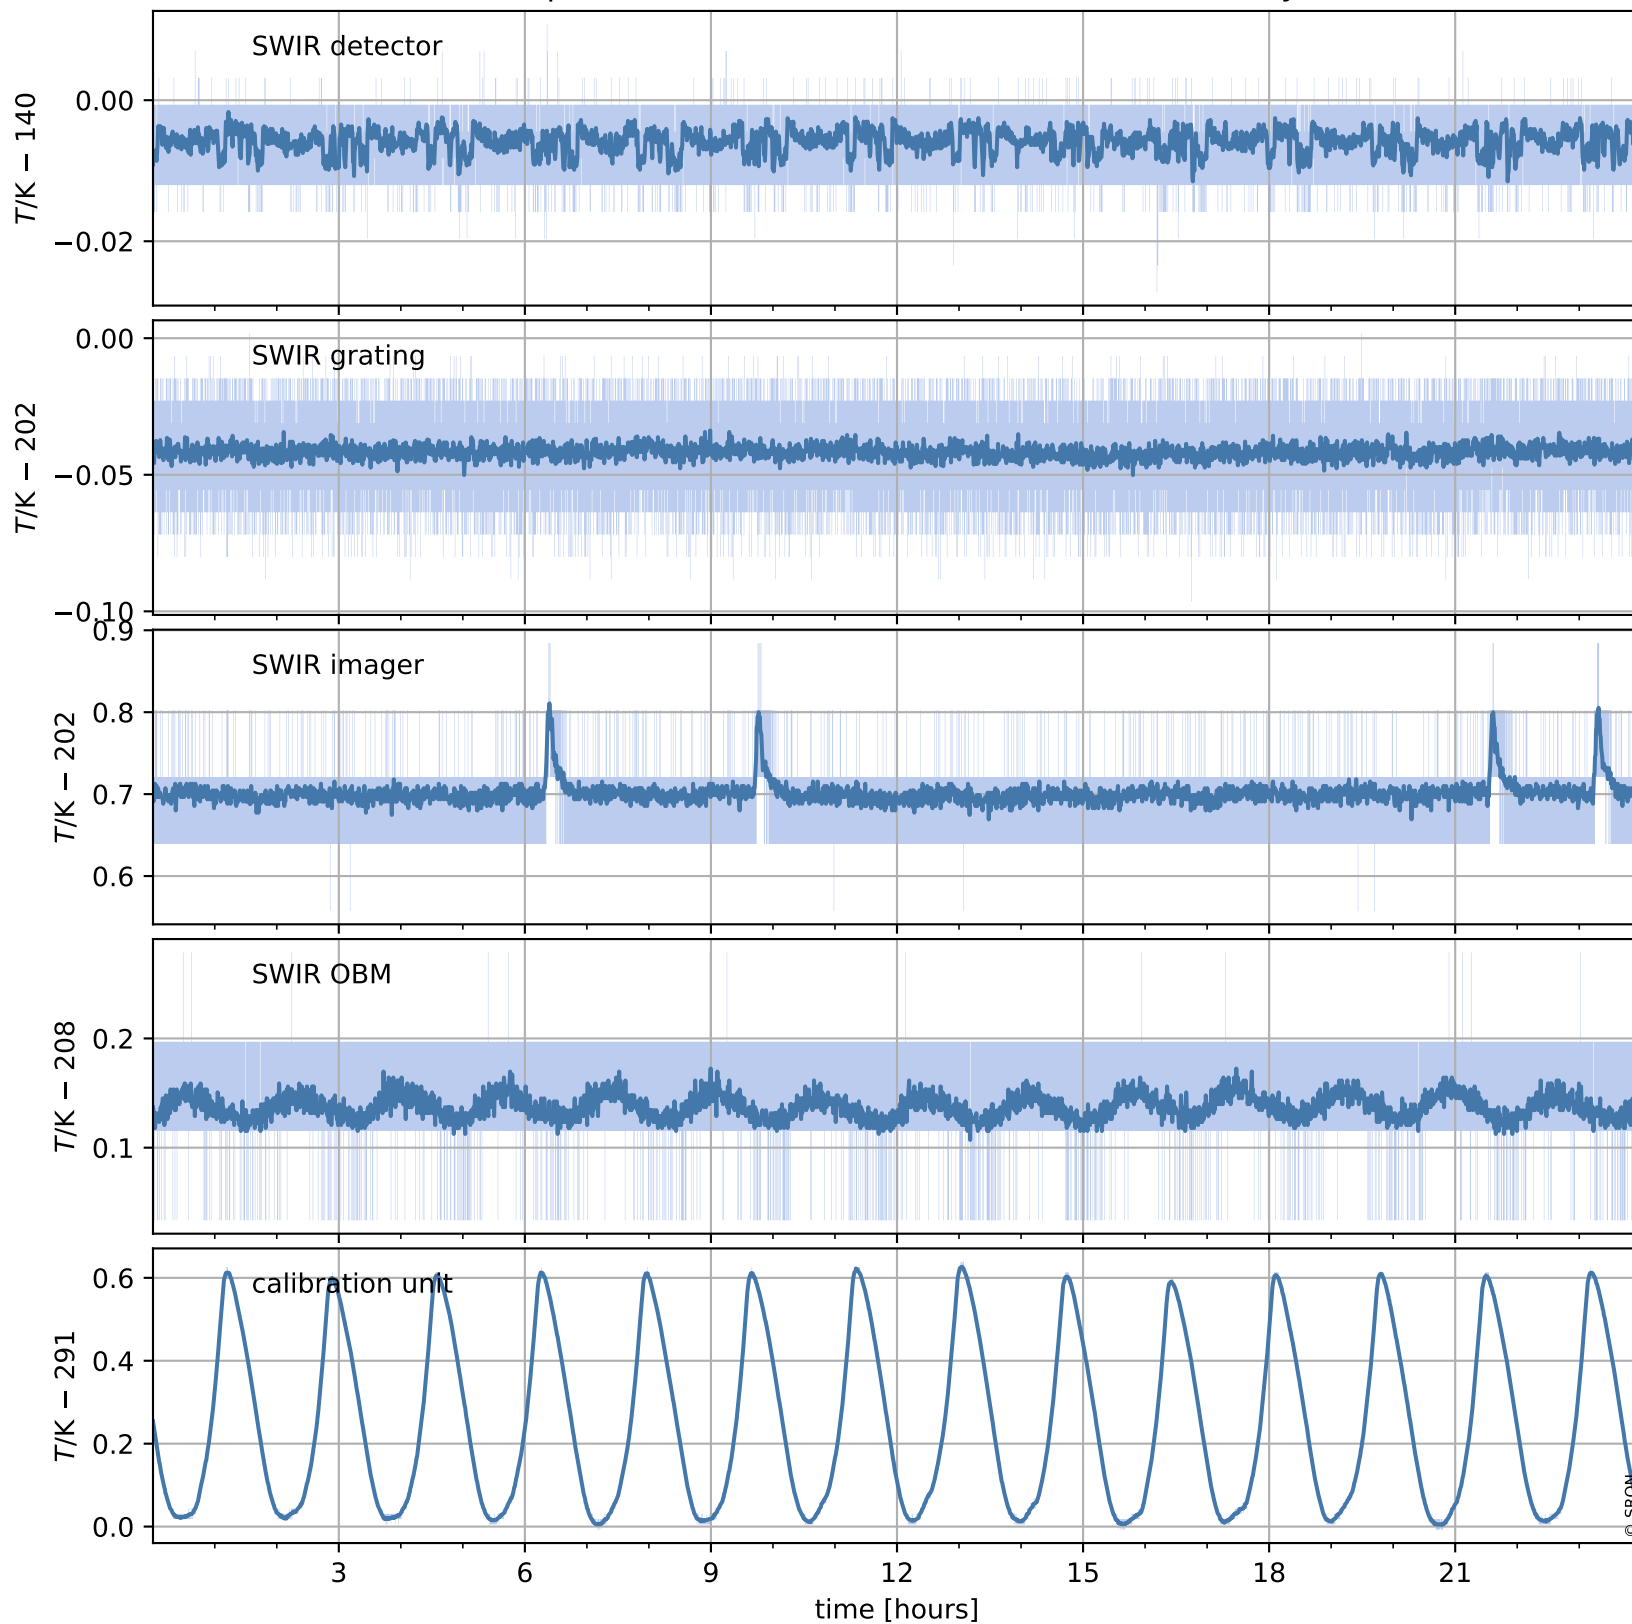

# Tropomi SWIR housekeeping data

orbits : [19191, 19204]  
coverage : 2021-06-27 / 2021-06-28  
created : 2023-08-21T09:14:31

## Temperature of sensors relevant for SWIR (one day)

## Temperature of sensors relevant for SWIR (last month)