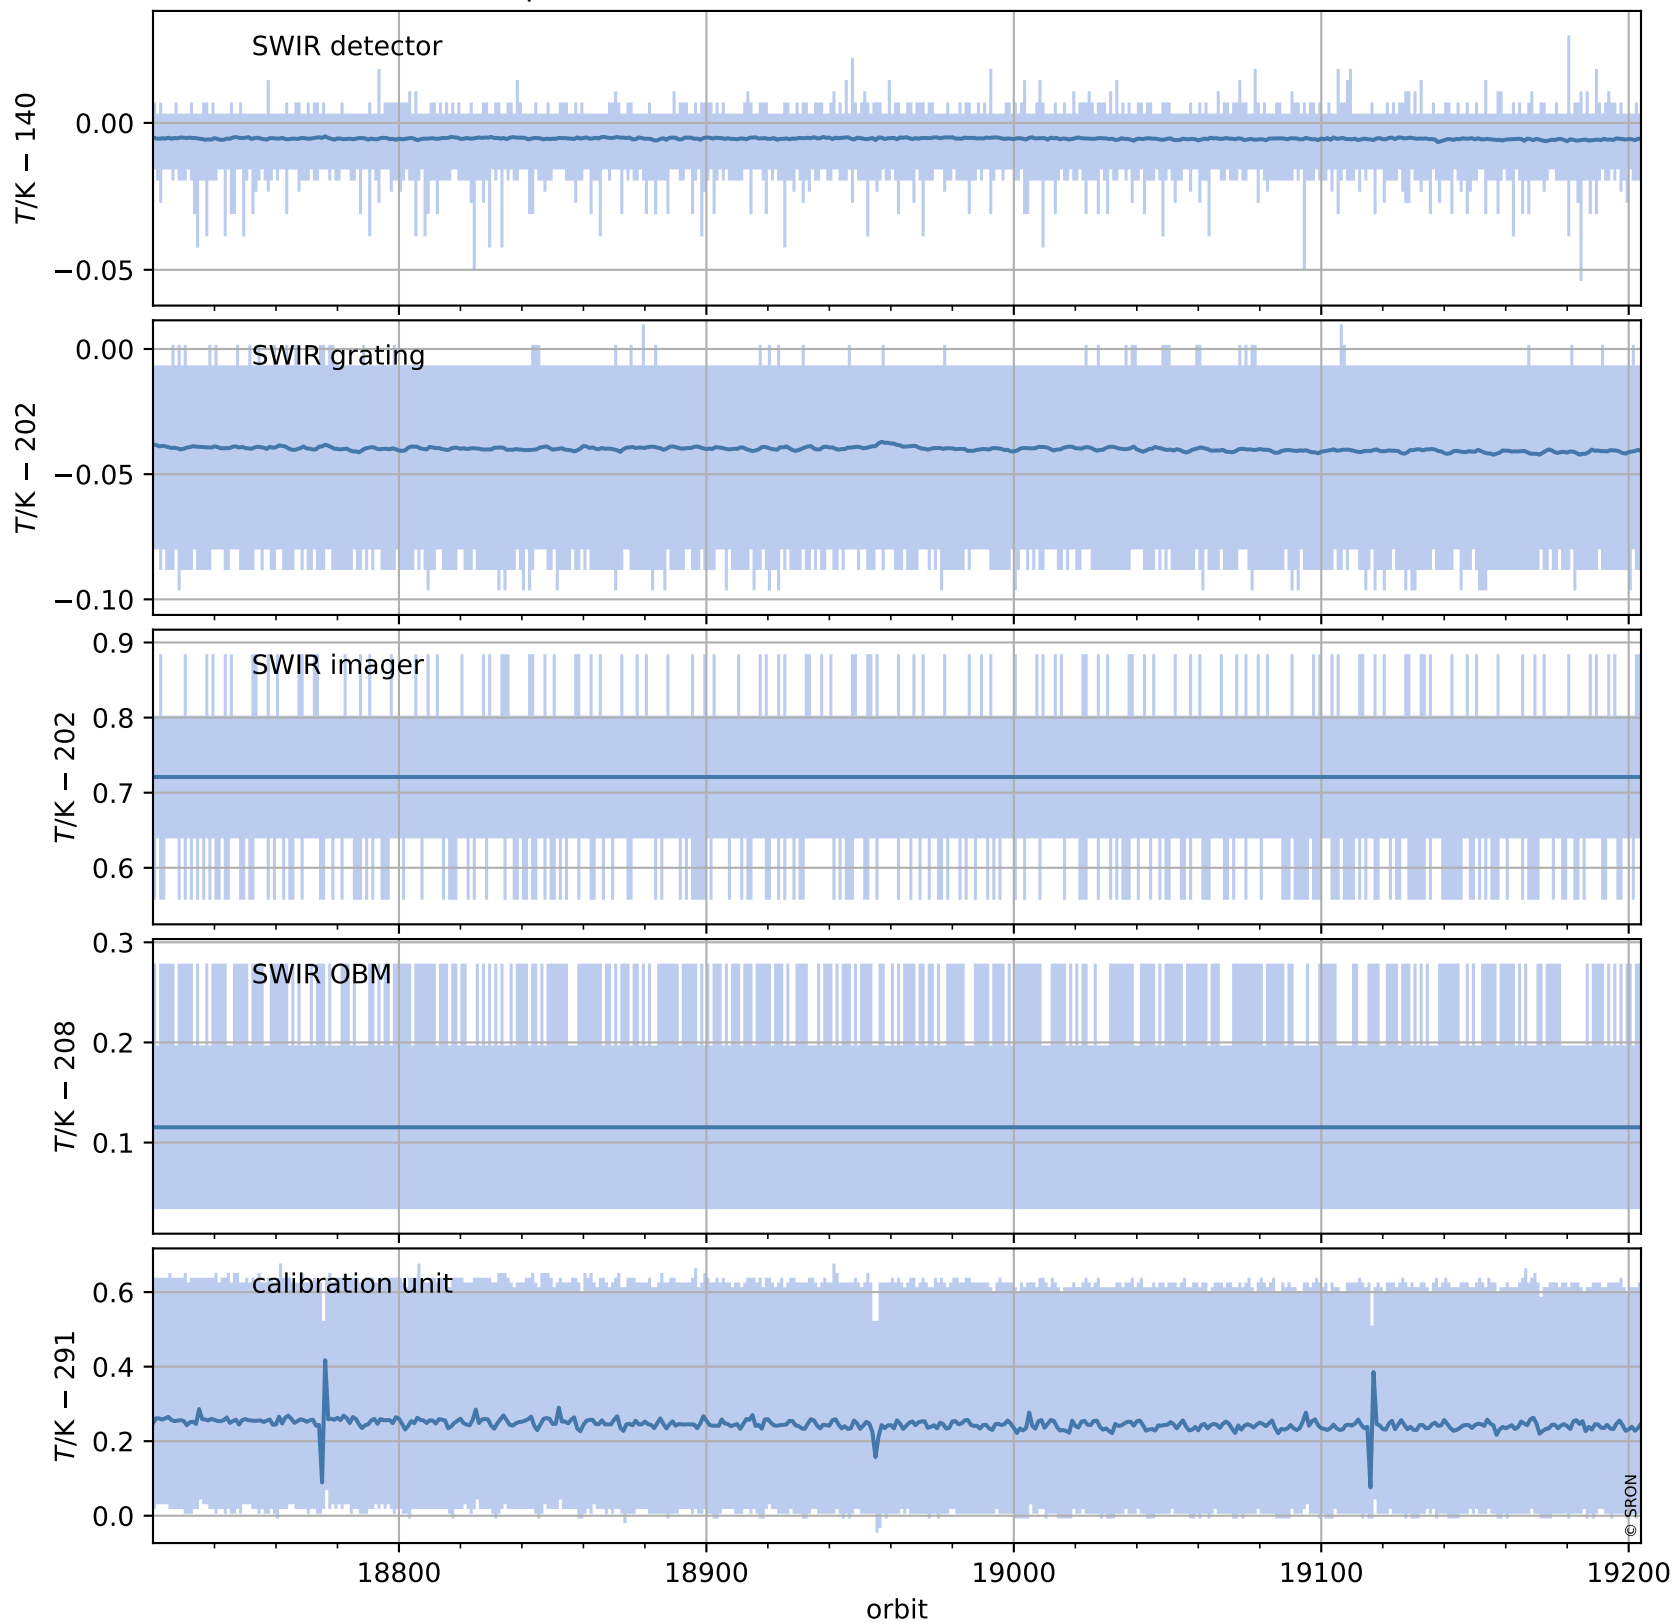

# Tropomi SWIR housekeeping data

orbits : [19191, 19204]  
coverage : 2021-06-27 / 2021-06-28  
created : 2023-08-21T09:14:31

## Temperature of sensors relevant for SWIR (one day)

# Tropomi SWIR housekeeping data

orbits : [18720, 19204]  
coverage : 2021-05-24 / 2021-06-28  
created : 2023-08-21T09:14:32

## Temperature of sensors relevant for SWIR (last month)