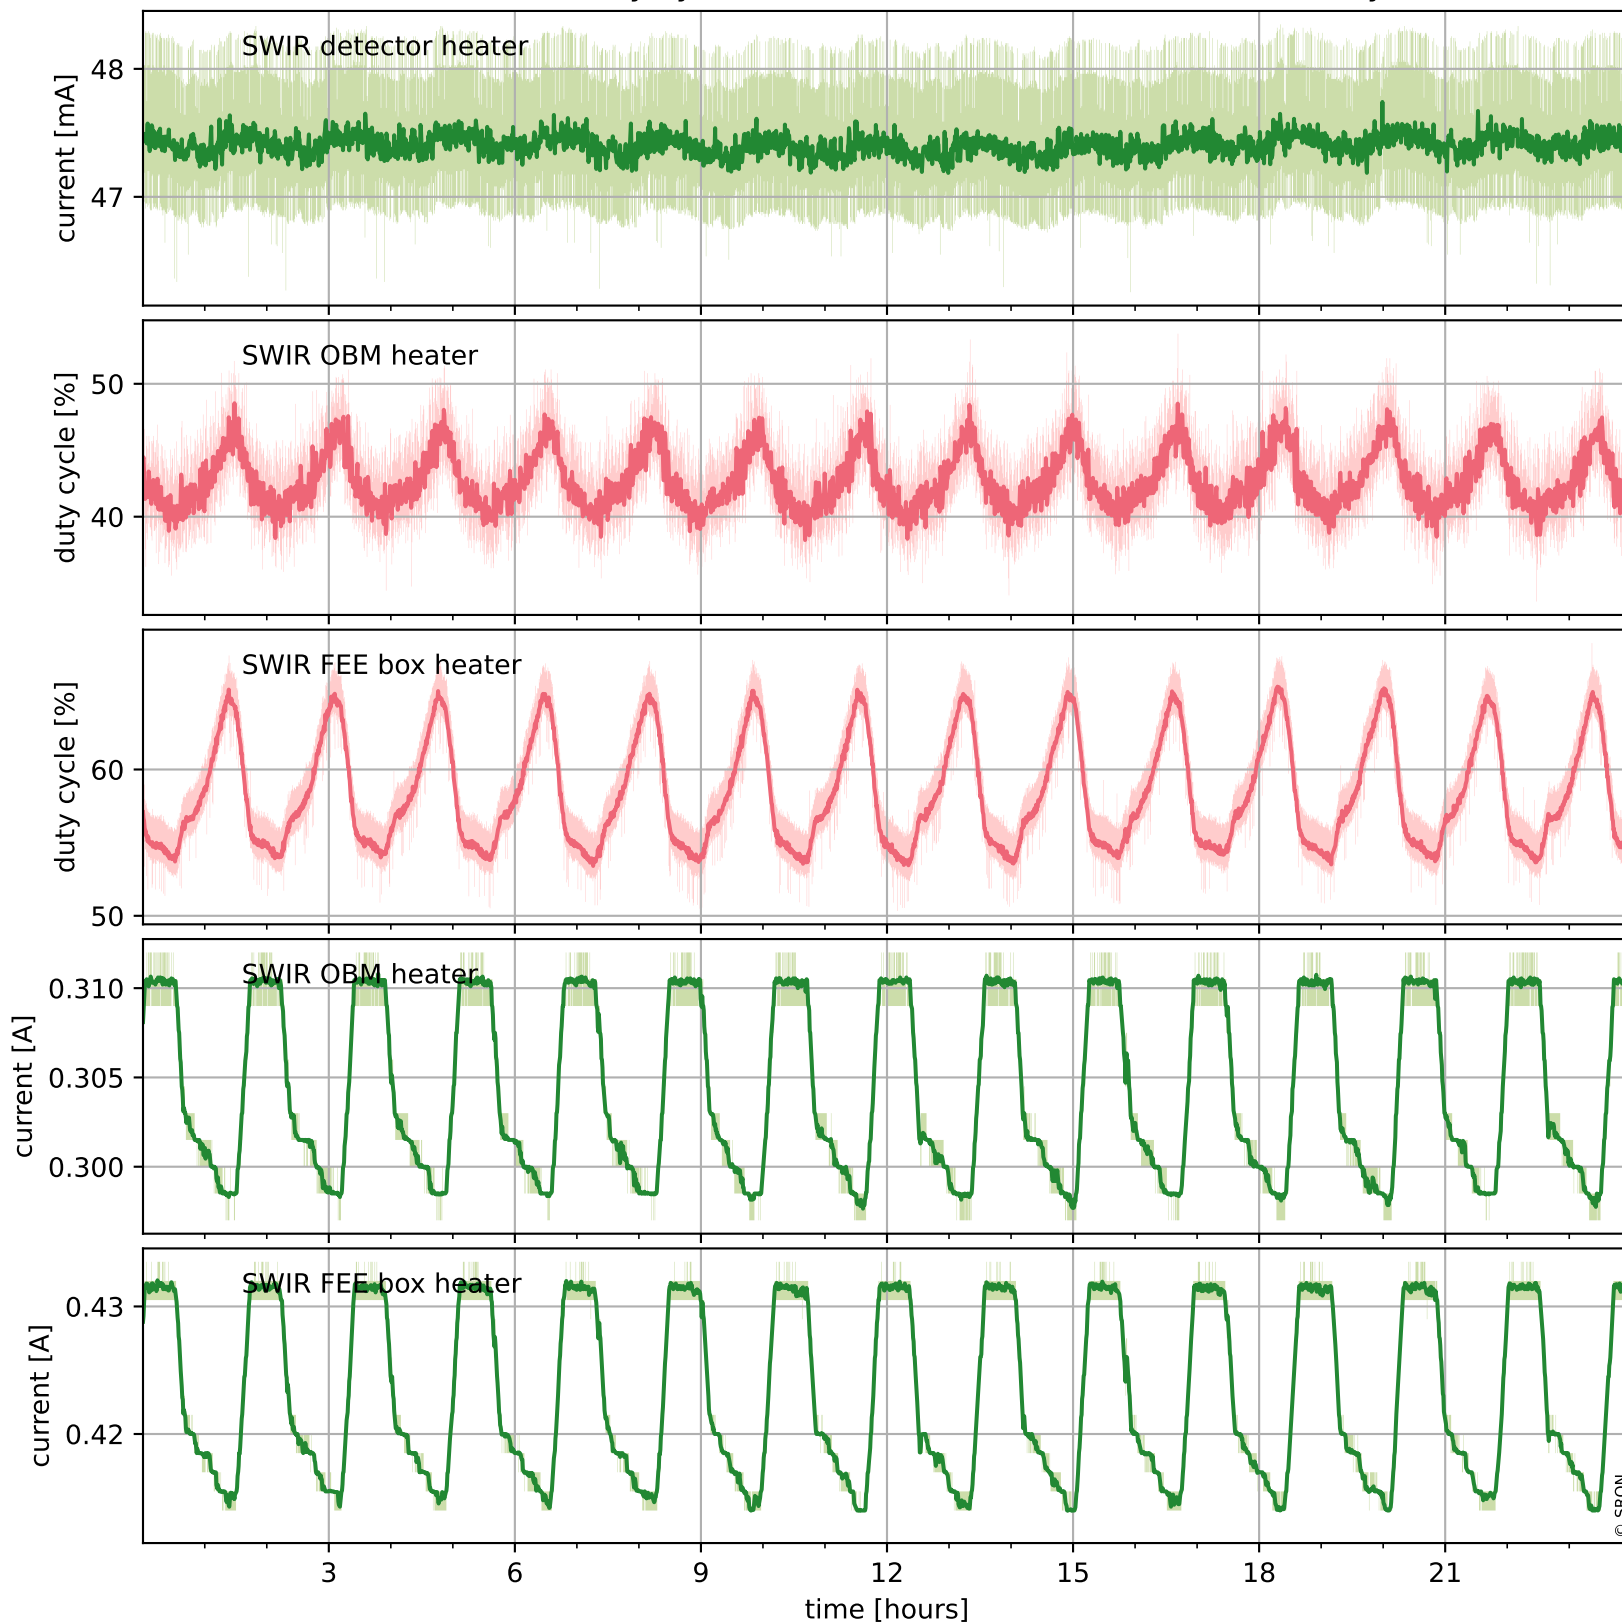

Tropomi SWIR housekeeping data

orbits : [19205, 19218]
coverage : 2021-06-28 / 2021-06-29
created : 2023-08-21T09:14:34

Temperature of sensors relevant for SWIR (one day)

Tropomi SWIR housekeeping data

orbits : [18734, 19218]
coverage : 2021-05-25 / 2021-06-29
created : 2023-08-21T09:14:34

Temperature of sensors relevant for SWIR (last month)

Tropomi SWIR housekeeping data

orbits : [19205, 19218]
coverage : 2021-06-28 / 2021-06-29
created : 2023-08-21T09:14:34

Current and duty cycle of 3 heaters relevant for SWIR (one day)

Tropomi SWIR housekeeping data

orbits : [18734, 19218]
coverage : 2021-05-25 / 2021-06-29
created : 2023-08-21T09:14:35

Current and duty cycle of 3 heaters relevant for SWIR (last month)

Tropomi SWIR housekeeping data

orbits : [19205, 19218]
coverage : 2021-06-28 / 2021-06-29
created : 2023-08-21T09:14:35

Temperature of sensors at the SWIR front-end electronics (one day)

Tropomi SWIR housekeeping data

orbits : [18734, 19218]
coverage : 2021-05-25 / 2021-06-29
created : 2023-08-21T09:14:35