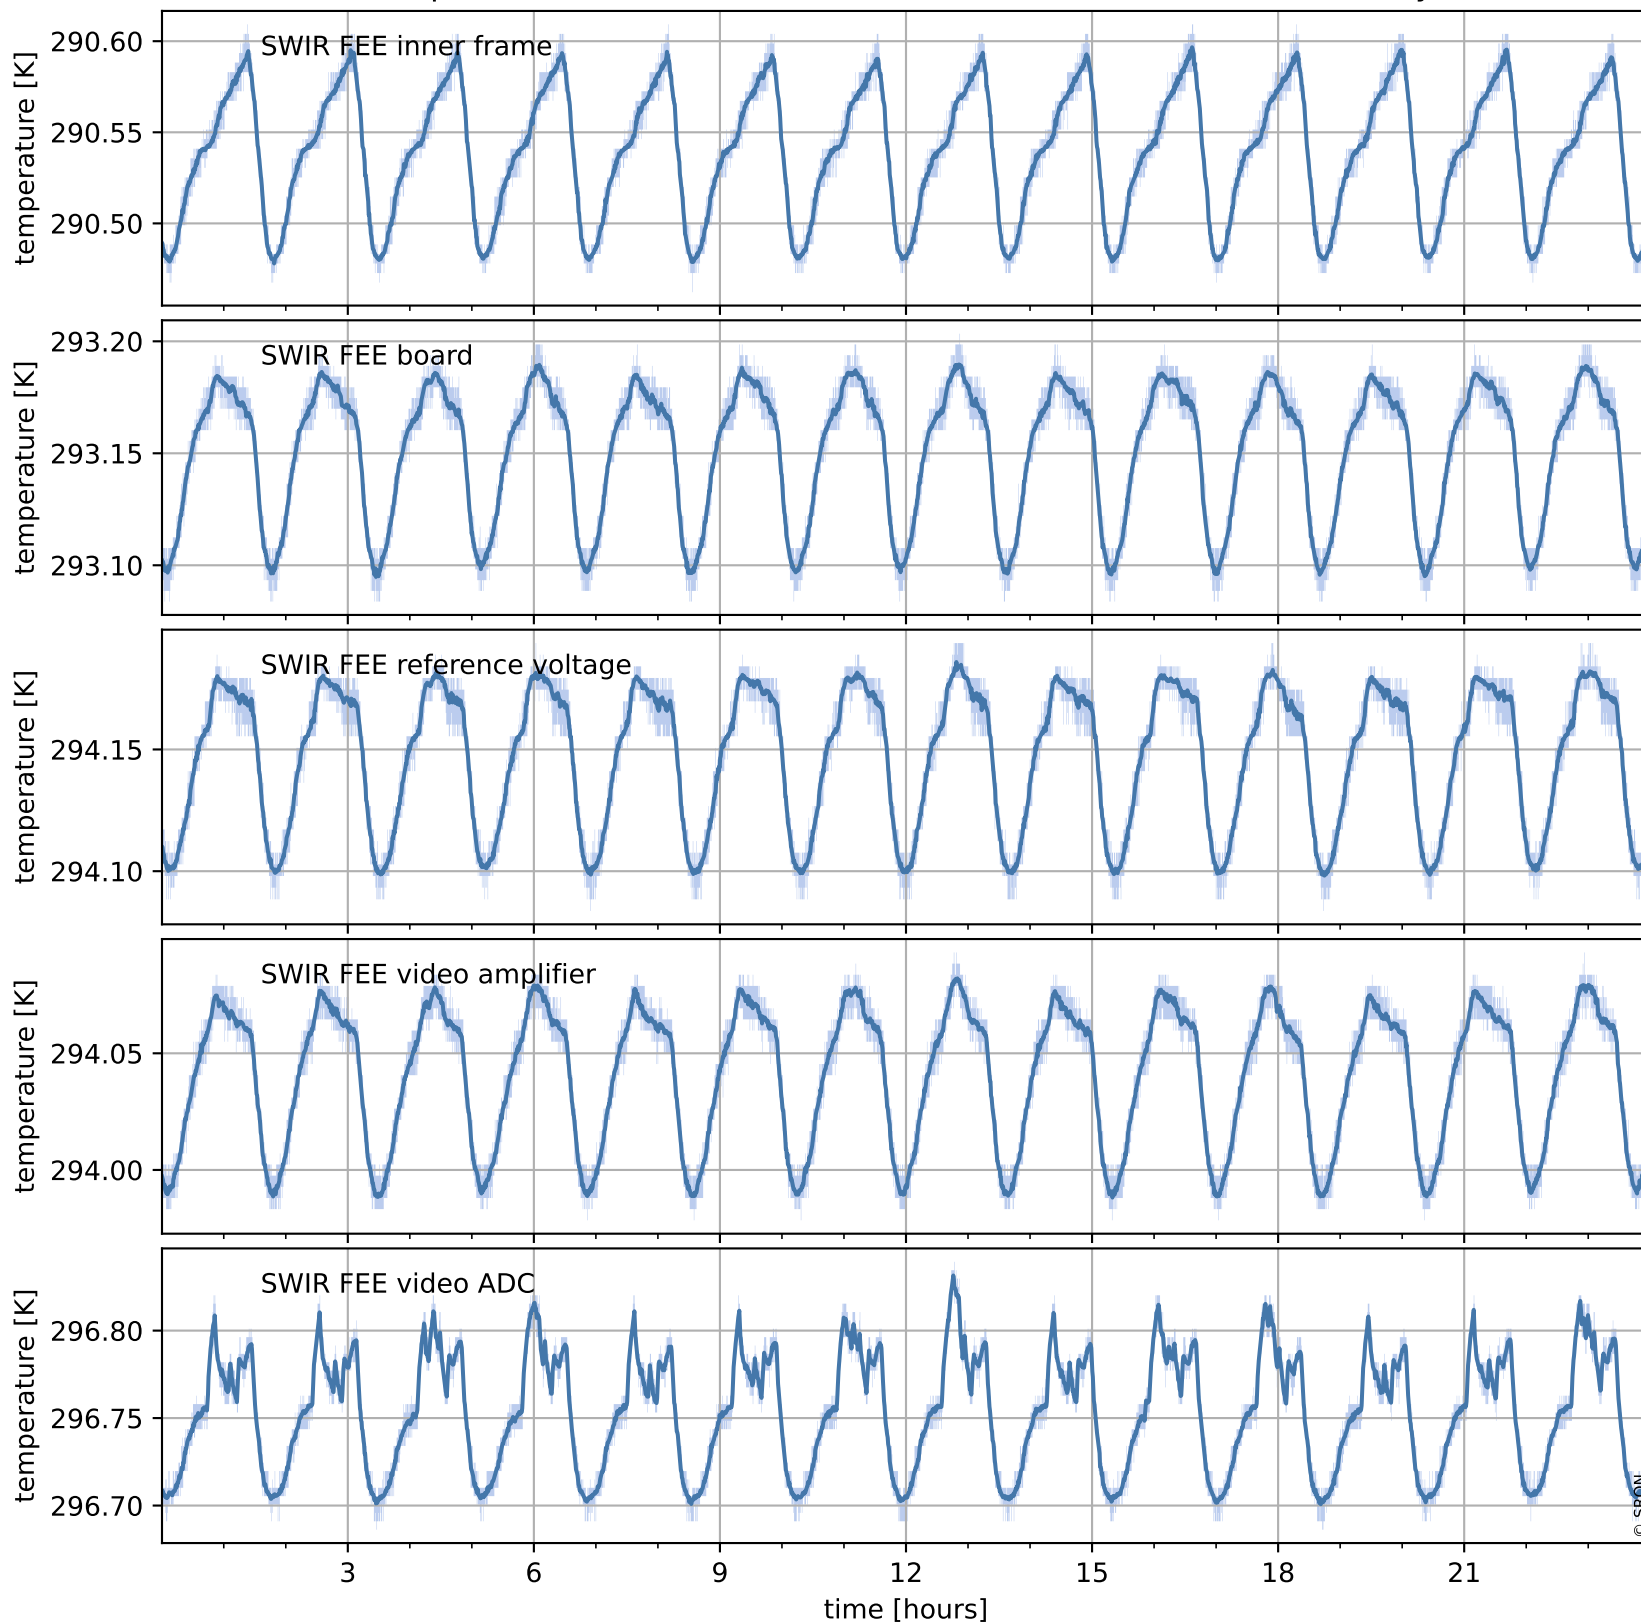

Tropomi SWIR housekeeping data

orbits : [19205, 19218]
coverage : 2021-06-28 / 2021-06-29
created : 2023-08-21T09:14:34

Temperature of sensors relevant for SWIR (one day)

Tropomi SWIR housekeeping data

orbits : [18734, 19218]
coverage : 2021-05-25 / 2021-06-29
created : 2023-08-21T09:14:34

Temperature of sensors relevant for SWIR (last month)

Tropomi SWIR housekeeping data

orbits : [19205, 19218]
coverage : 2021-06-28 / 2021-06-29
created : 2023-08-21T09:14:34

Current and duty cycle of 3 heaters relevant for SWIR (one day)

Tropomi SWIR housekeeping data

orbits : [18734, 19218]
coverage : 2021-05-25 / 2021-06-29
created : 2023-08-21T09:14:35

Current and duty cycle of 3 heaters relevant for SWIR (last month)

Tropomi SWIR housekeeping data

orbits : [19205, 19218]
coverage : 2021-06-28 / 2021-06-29
created : 2023-08-21T09:14:35

Temperature of sensors at the SWIR front-end electronics (one day)

Tropomi SWIR housekeeping data

orbits : [18734, 19218]
coverage : 2021-05-25 / 2021-06-29
created : 2023-08-21T09:14:35