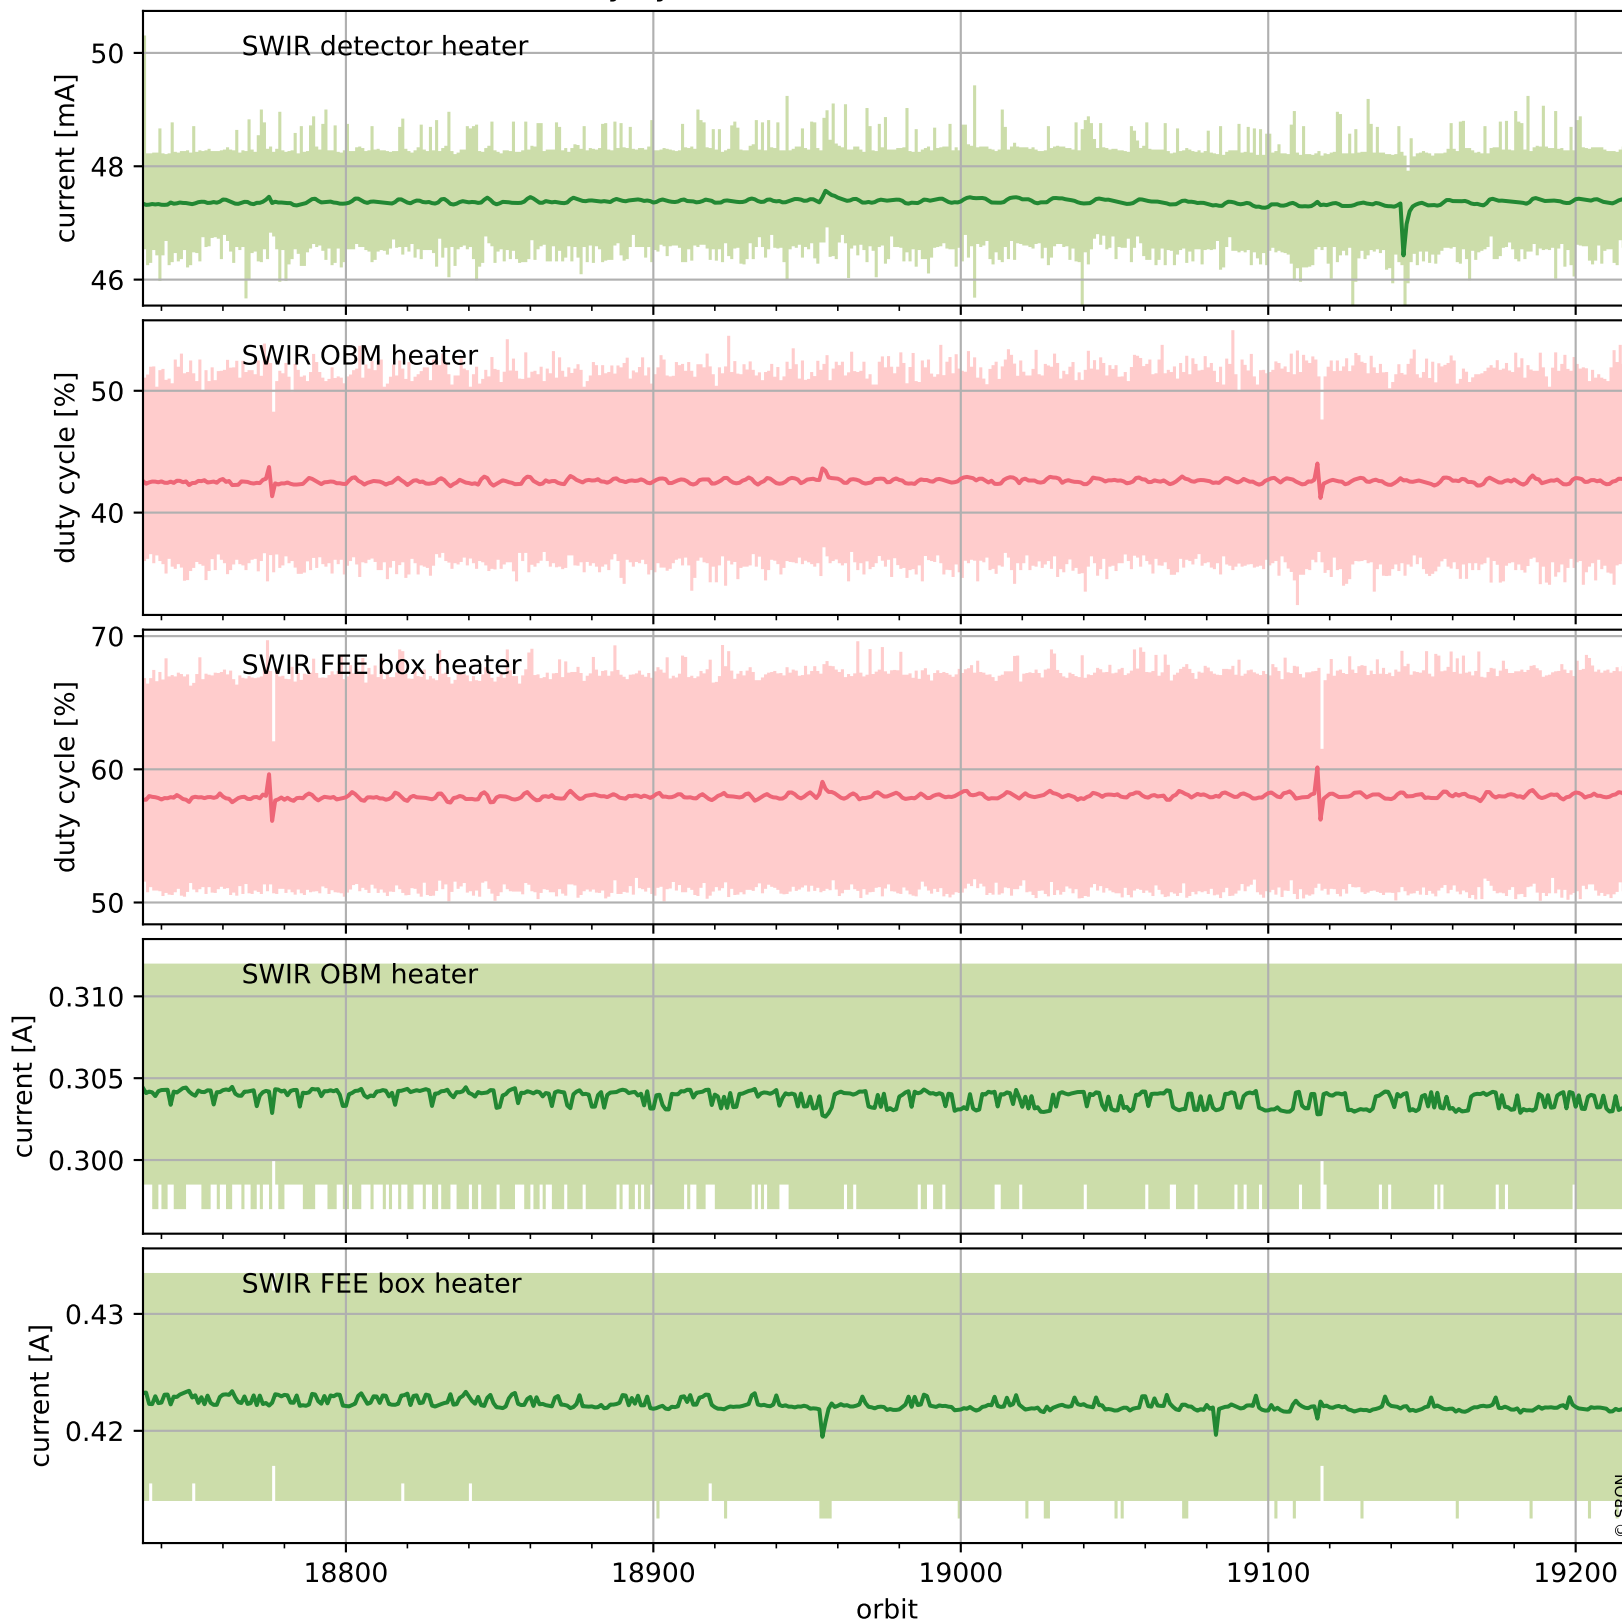

Tropomi SWIR housekeeping data

orbits : [19205, 19218]
coverage : 2021-06-28 / 2021-06-29
created : 2023-08-21T09:14:34

Temperature of sensors relevant for SWIR (one day)

Tropomi SWIR housekeeping data

orbits : [18734, 19218]
coverage : 2021-05-25 / 2021-06-29
created : 2023-08-21T09:14:34

Temperature of sensors relevant for SWIR (last month)

Tropomi SWIR housekeeping data

orbits : [19205, 19218]
coverage : 2021-06-28 / 2021-06-29
created : 2023-08-21T09:14:34

Current and duty cycle of 3 heaters relevant for SWIR (one day)

Tropomi SWIR housekeeping data

orbits : [18734, 19218]
coverage : 2021-05-25 / 2021-06-29
created : 2023-08-21T09:14:35

Current and duty cycle of 3 heaters relevant for SWIR (last month)

Tropomi SWIR housekeeping data

orbits : [19205, 19218]
coverage : 2021-06-28 / 2021-06-29
created : 2023-08-21T09:14:35

Temperature of sensors at the SWIR front-end electronics (one day)

Tropomi SWIR housekeeping data

orbits : [18734, 19218]
coverage : 2021-05-25 / 2021-06-29
created : 2023-08-21T09:14:35