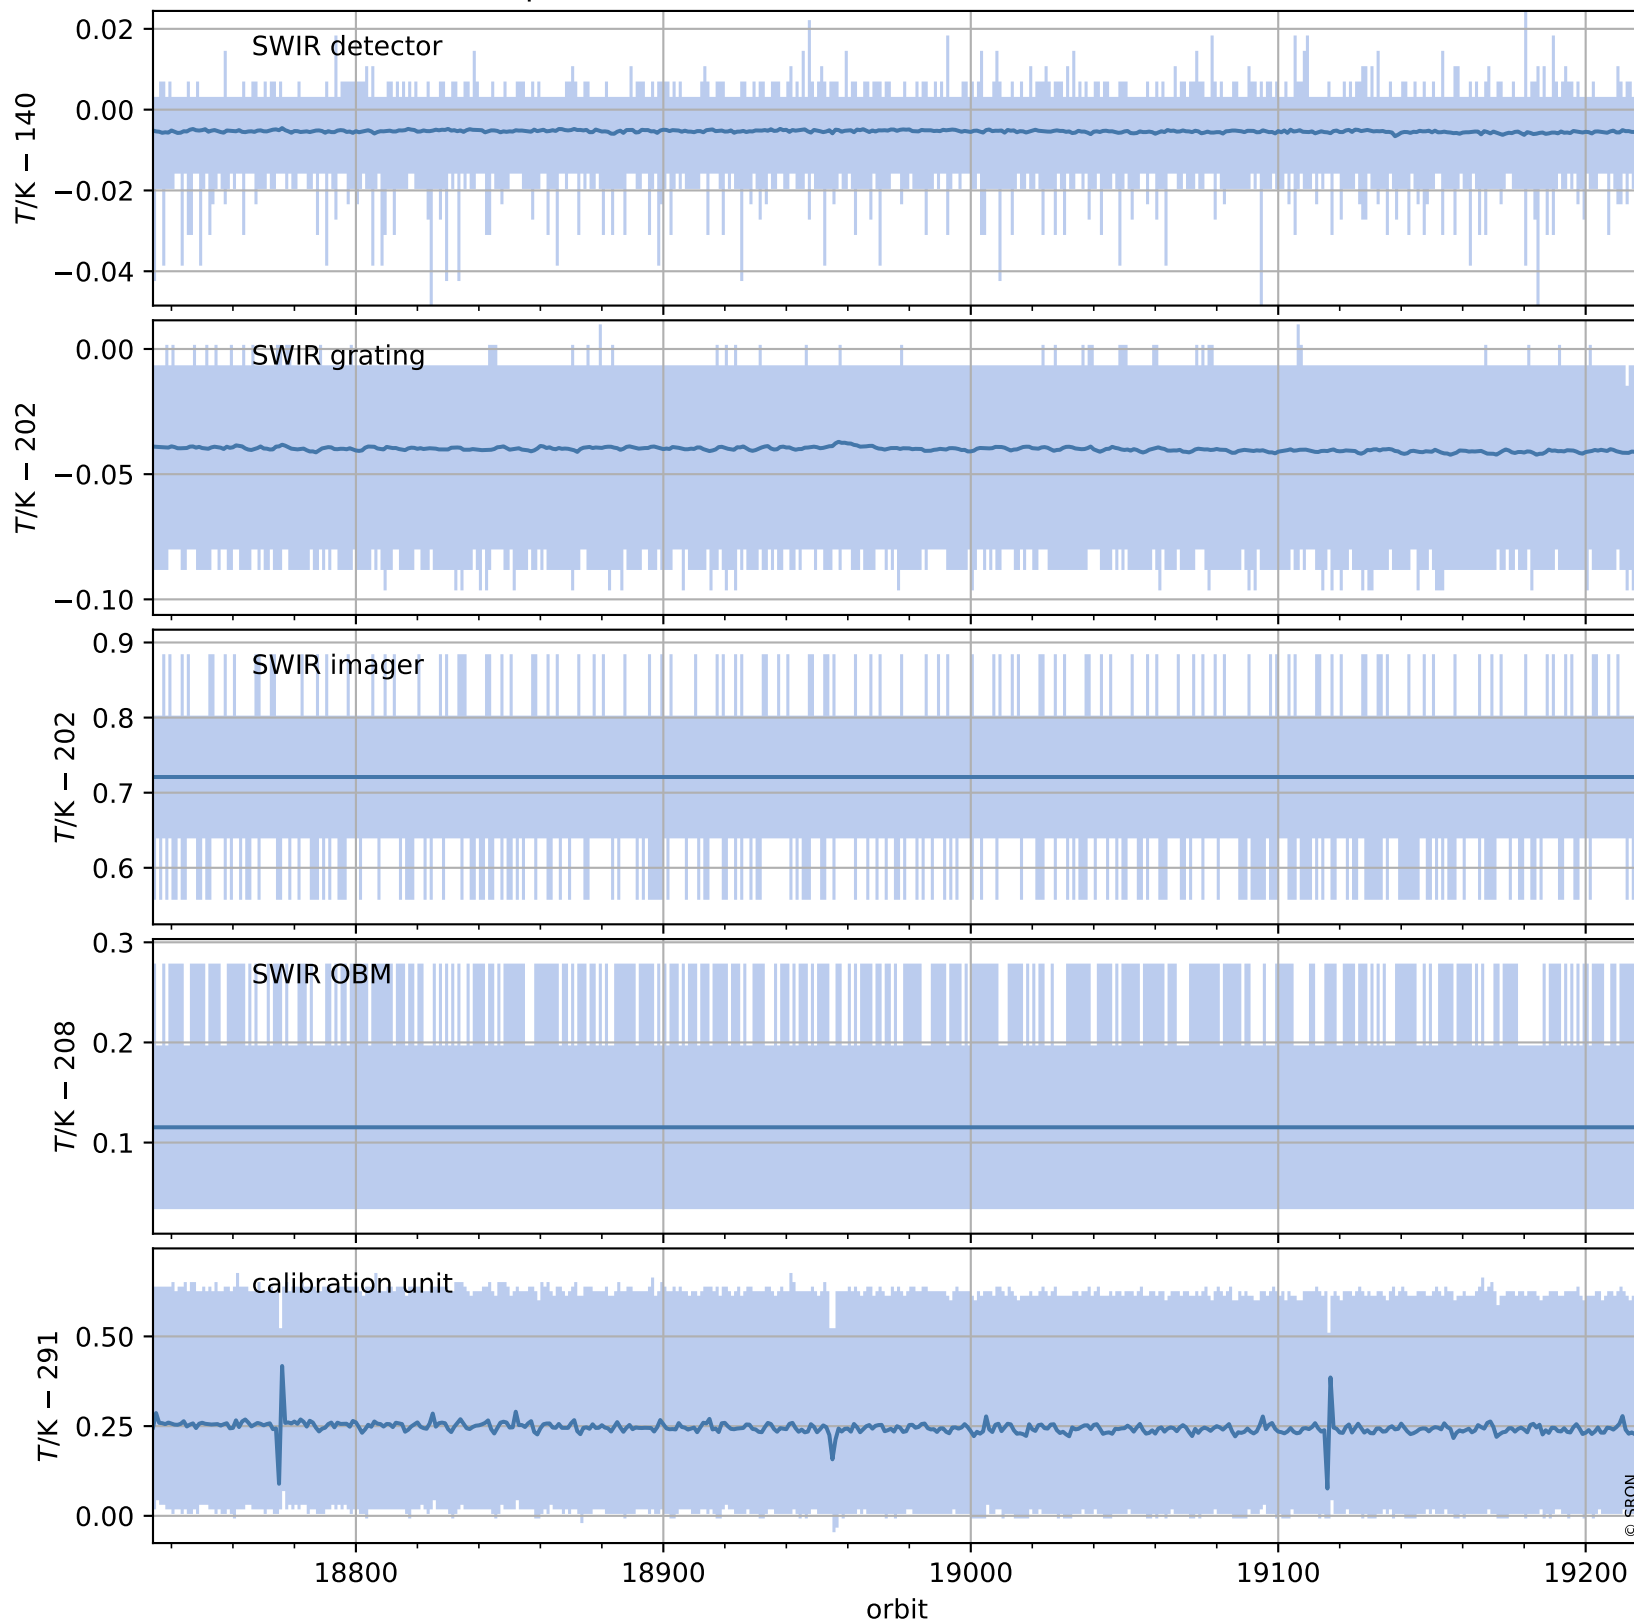

Tropomi SWIR housekeeping data

orbits : [19205, 19218]
coverage : 2021-06-28 / 2021-06-29
created : 2023-08-21T09:14:34

Temperature of sensors relevant for SWIR (one day)

Tropomi SWIR housekeeping data

orbits : [18734, 19218]
coverage : 2021-05-25 / 2021-06-29
created : 2023-08-21T09:14:34

Temperature of sensors relevant for SWIR (last month)

Tropomi SWIR housekeeping data

orbits : [19205, 19218]
coverage : 2021-06-28 / 2021-06-29
created : 2023-08-21T09:14:34

Current and duty cycle of 3 heaters relevant for SWIR (one day)

Tropomi SWIR housekeeping data

orbits : [18734, 19218]
coverage : 2021-05-25 / 2021-06-29
created : 2023-08-21T09:14:35

Current and duty cycle of 3 heaters relevant for SWIR (last month)

Tropomi SWIR housekeeping data

orbits : [19205, 19218]
coverage : 2021-06-28 / 2021-06-29
created : 2023-08-21T09:14:35

Temperature of sensors at the SWIR front-end electronics (one day)

Tropomi SWIR housekeeping data

orbits : [18734, 19218]
coverage : 2021-05-25 / 2021-06-29
created : 2023-08-21T09:14:35