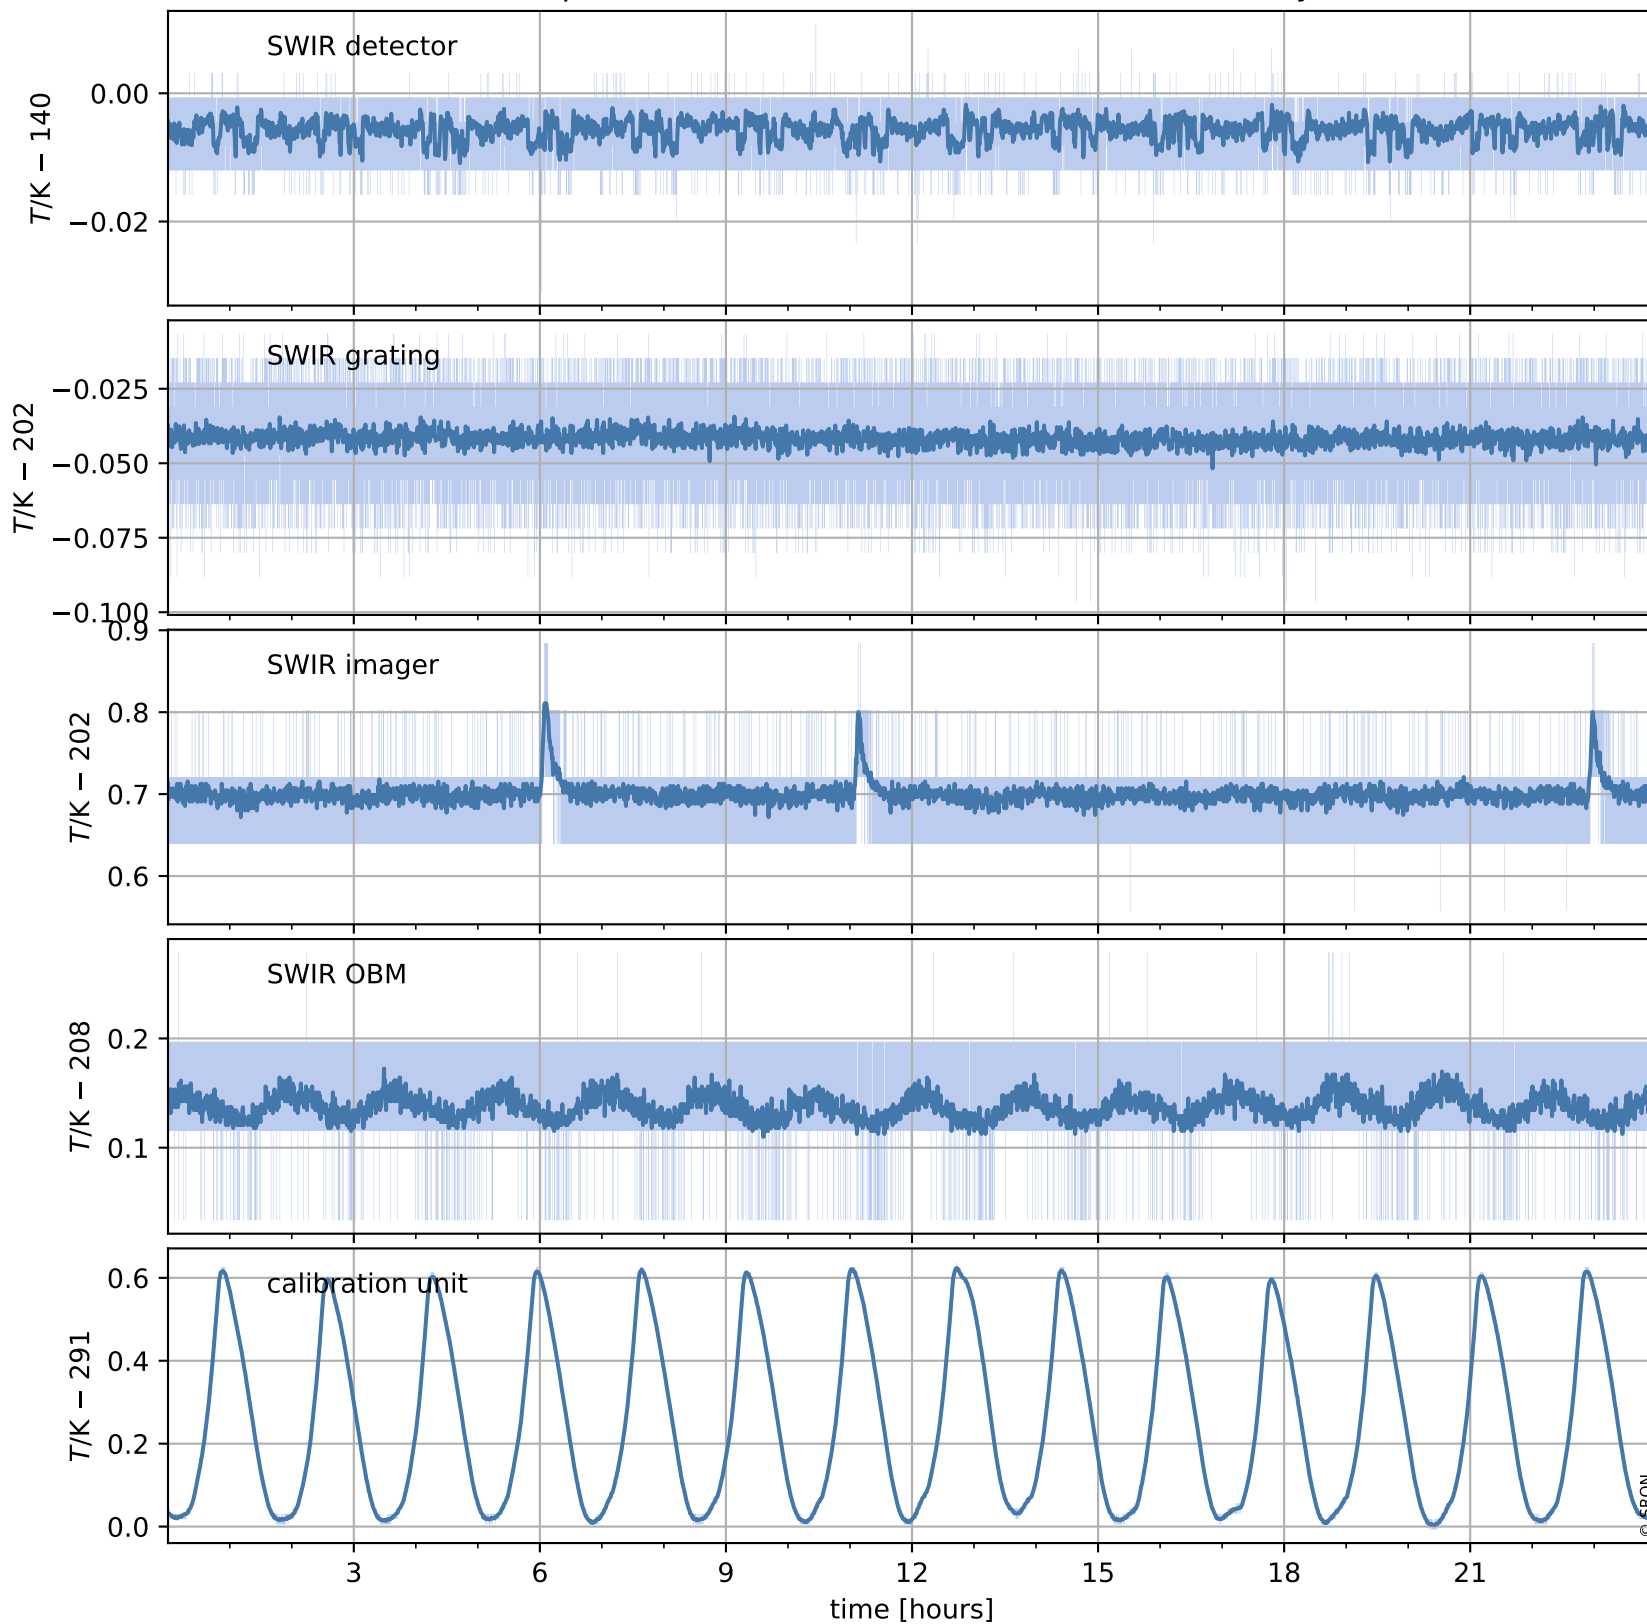

Tropomi SWIR housekeeping data

orbits : [19205, 19218]
coverage : 2021-06-28 / 2021-06-29
created : 2023-08-21T09:14:34

Temperature of sensors relevant for SWIR (one day)

Tropomi SWIR housekeeping data

orbits : [18734, 19218]
coverage : 2021-05-25 / 2021-06-29
created : 2023-08-21T09:14:34

Temperature of sensors relevant for SWIR (last month)

Tropomi SWIR housekeeping data

orbits : [19205, 19218]
coverage : 2021-06-28 / 2021-06-29
created : 2023-08-21T09:14:34

Current and duty cycle of 3 heaters relevant for SWIR (one day)

Tropomi SWIR housekeeping data

orbits : [18734, 19218]
coverage : 2021-05-25 / 2021-06-29
created : 2023-08-21T09:14:35

Current and duty cycle of 3 heaters relevant for SWIR (last month)

Tropomi SWIR housekeeping data

orbits : [19205, 19218]
coverage : 2021-06-28 / 2021-06-29
created : 2023-08-21T09:14:35

Temperature of sensors at the SWIR front-end electronics (one day)

Tropomi SWIR housekeeping data

orbits : [18734, 19218]
coverage : 2021-05-25 / 2021-06-29
created : 2023-08-21T09:14:35