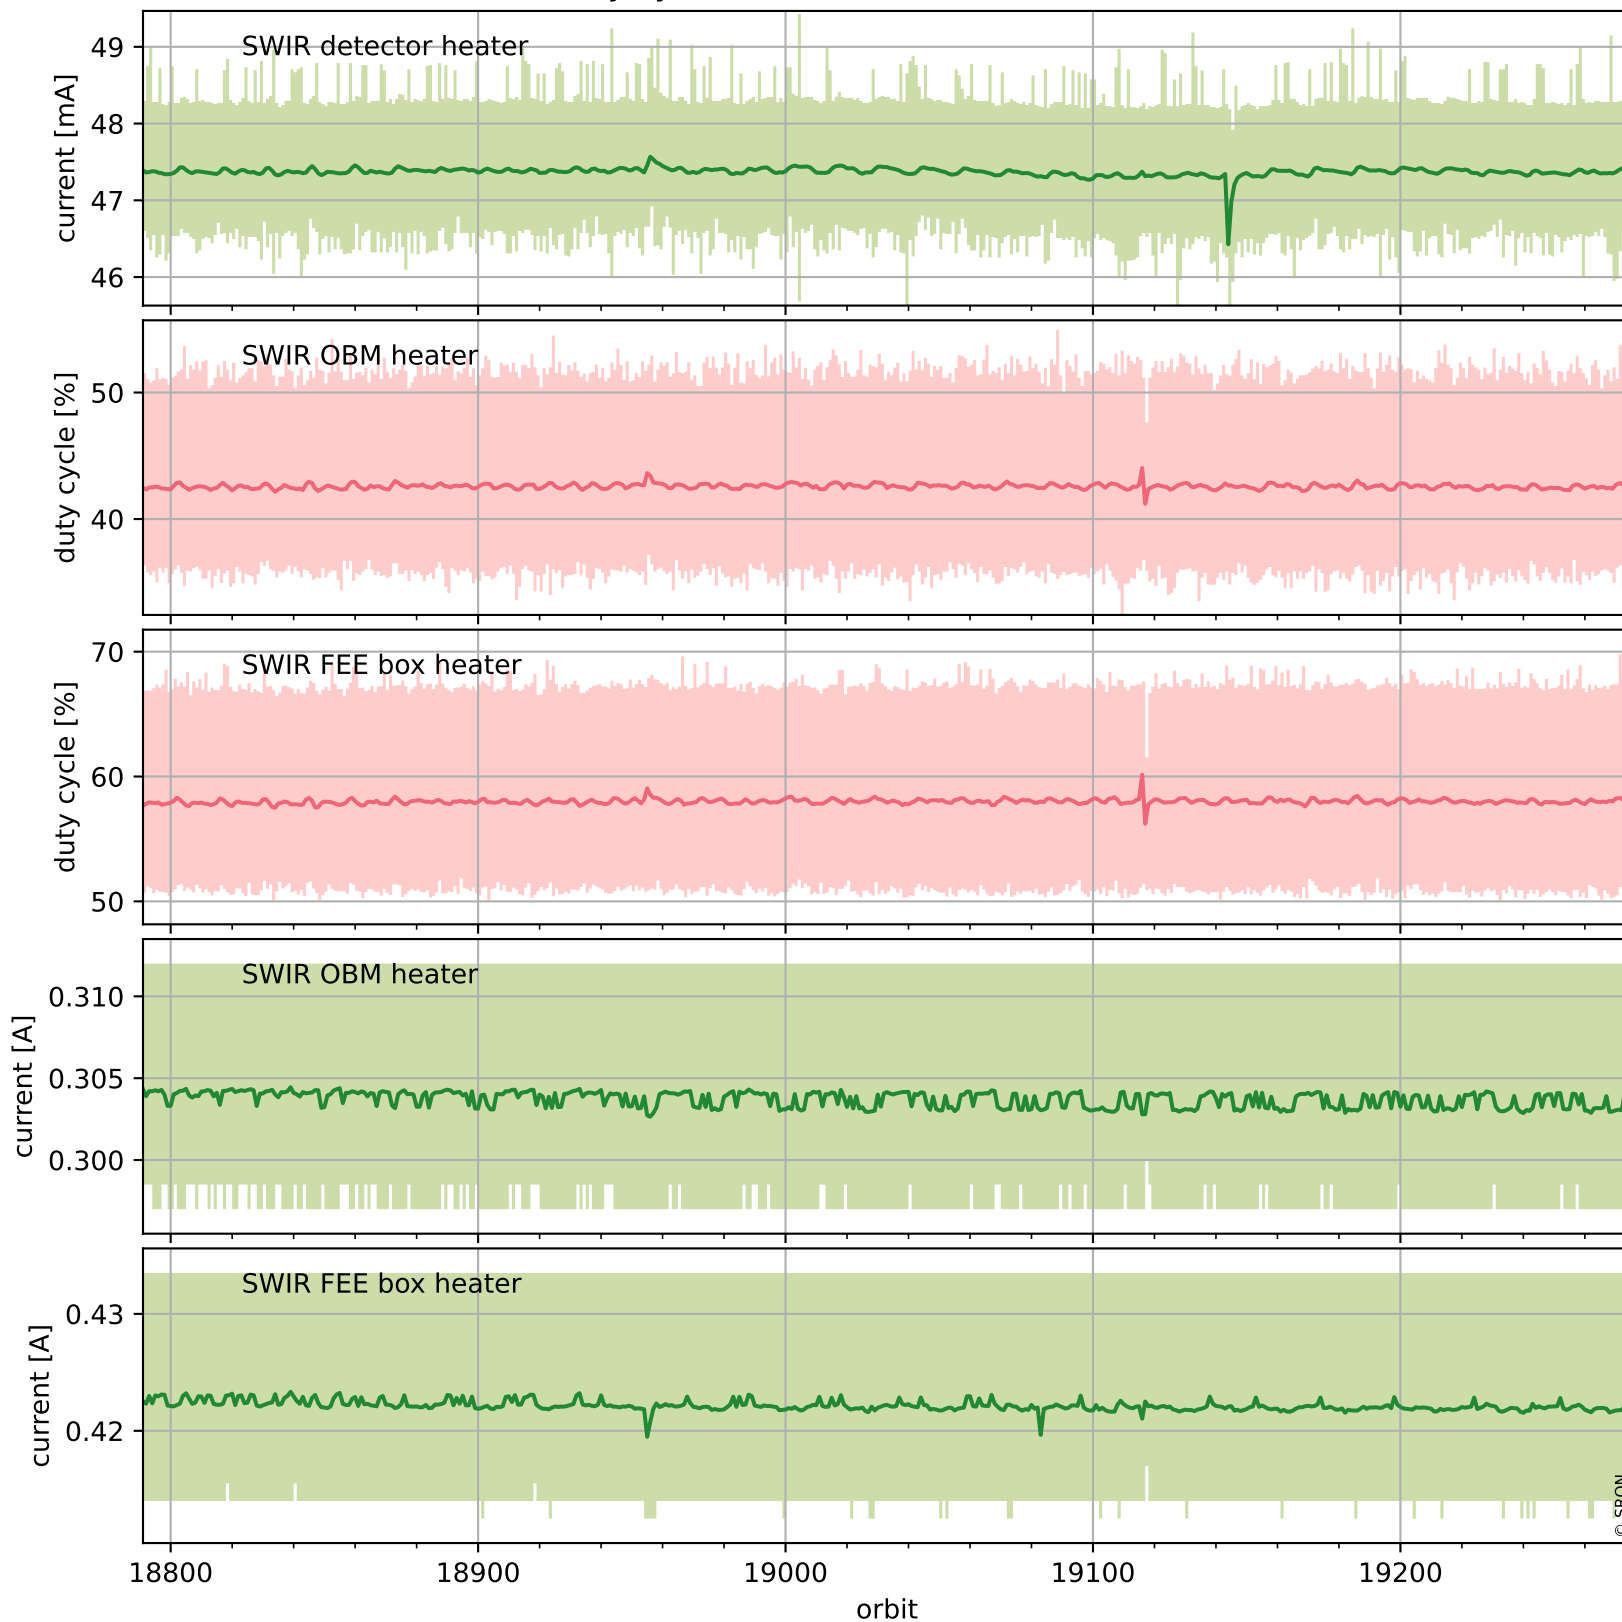

Tropomi SWIR housekeeping data

orbits : [18791, 19275]
coverage : 2021-05-29 / 2021-07-03
created : 2023-08-21T09:14:44

Current and duty cycle of 3 heaters relevant for SWIR (last month)