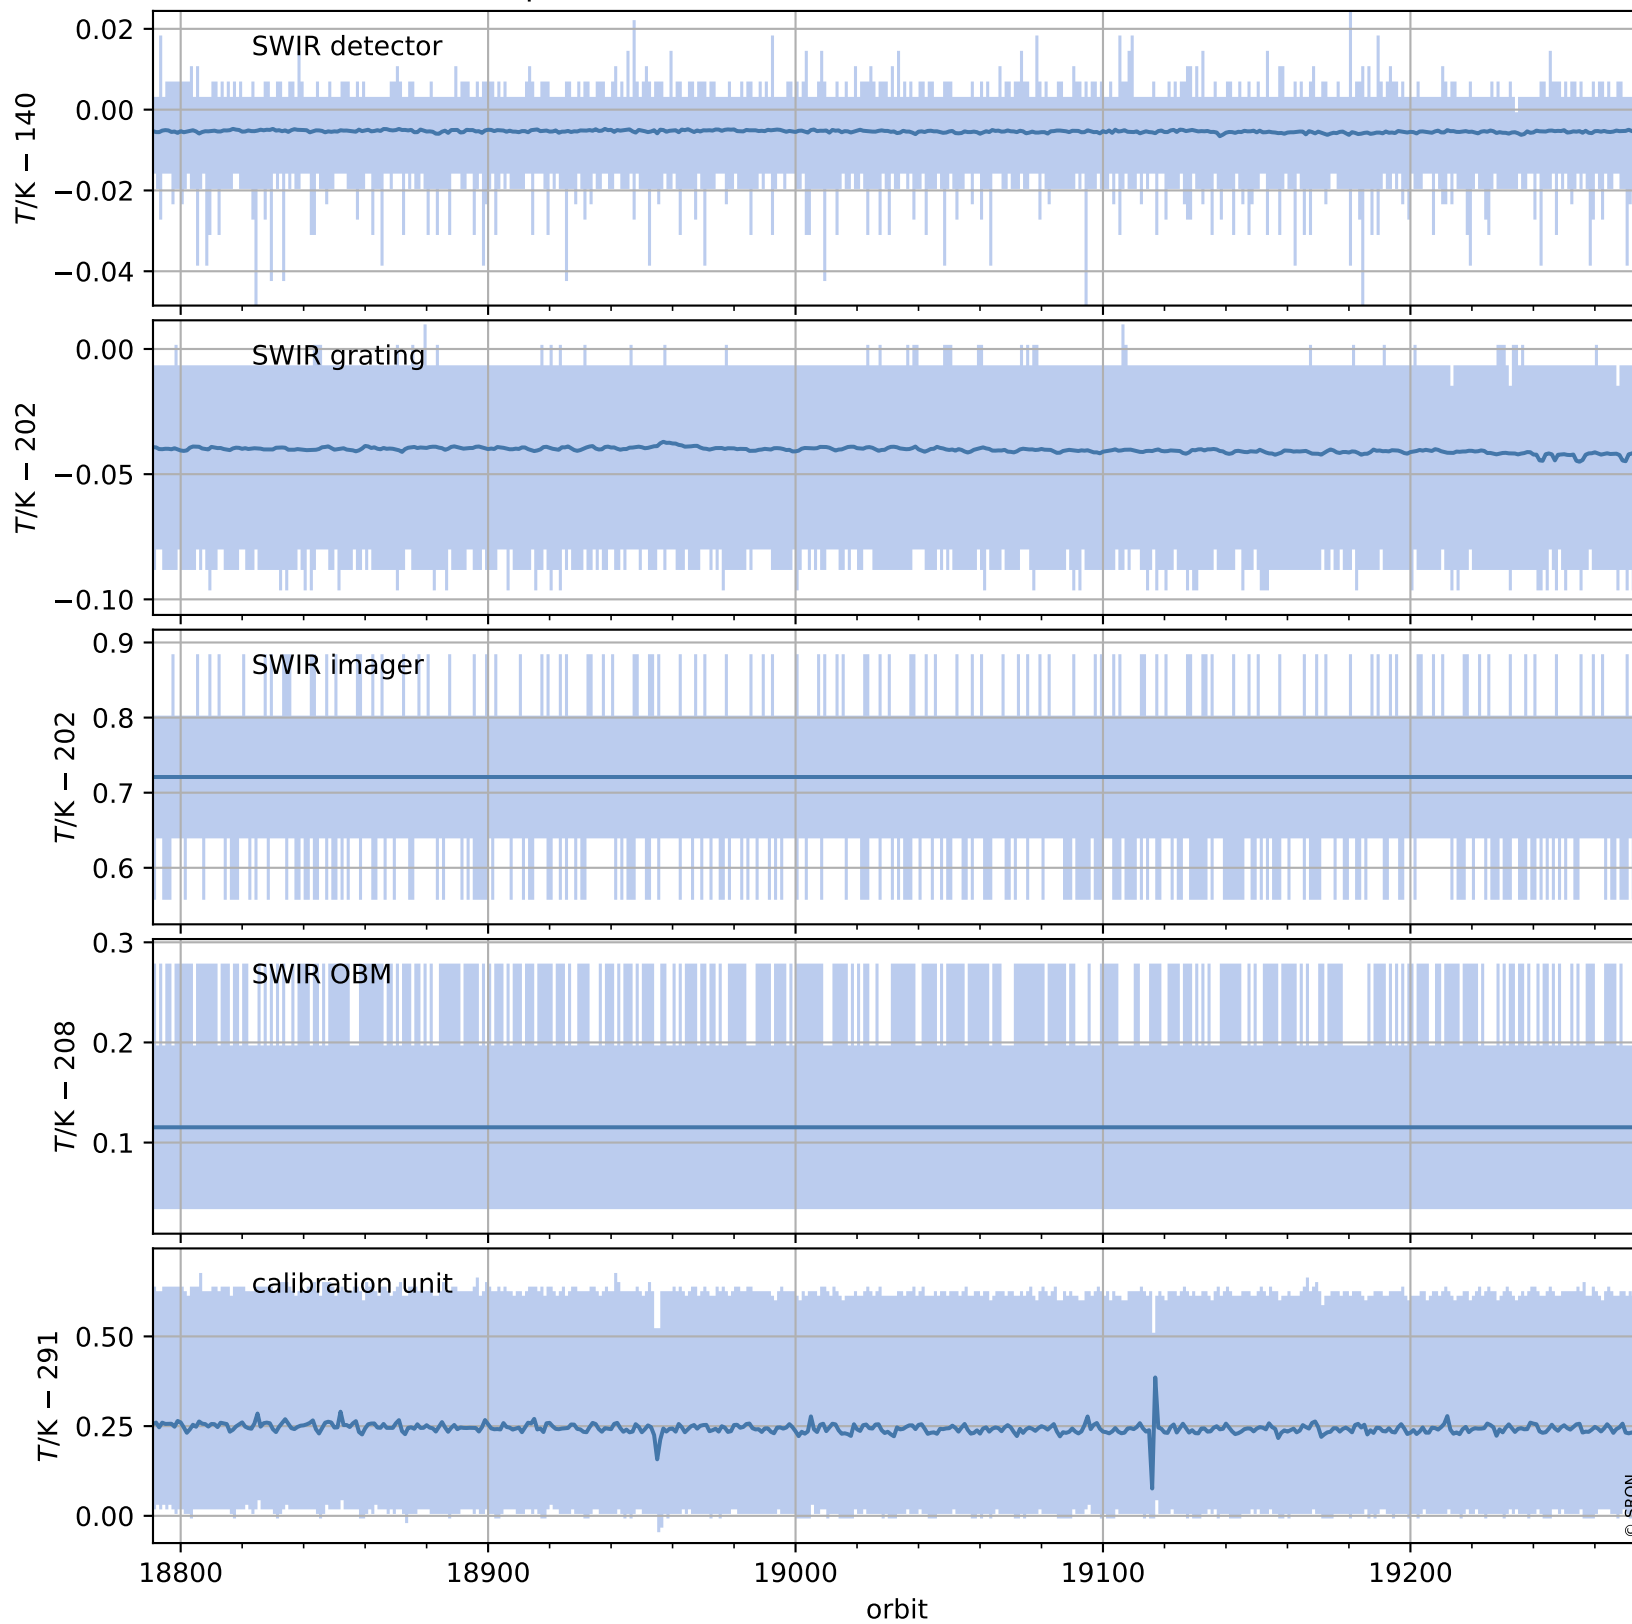

# Tropomi SWIR housekeeping data

orbits : [19262, 19275]  
coverage : 2021-07-02 / 2021-07-03  
created : 2023-08-21T09:14:43

## Temperature of sensors relevant for SWIR (one day)

# Tropomi SWIR housekeeping data

orbits : [18791, 19275]  
coverage : 2021-05-29 / 2021-07-03  
created : 2023-08-21T09:14:43

## Temperature of sensors relevant for SWIR (last month)