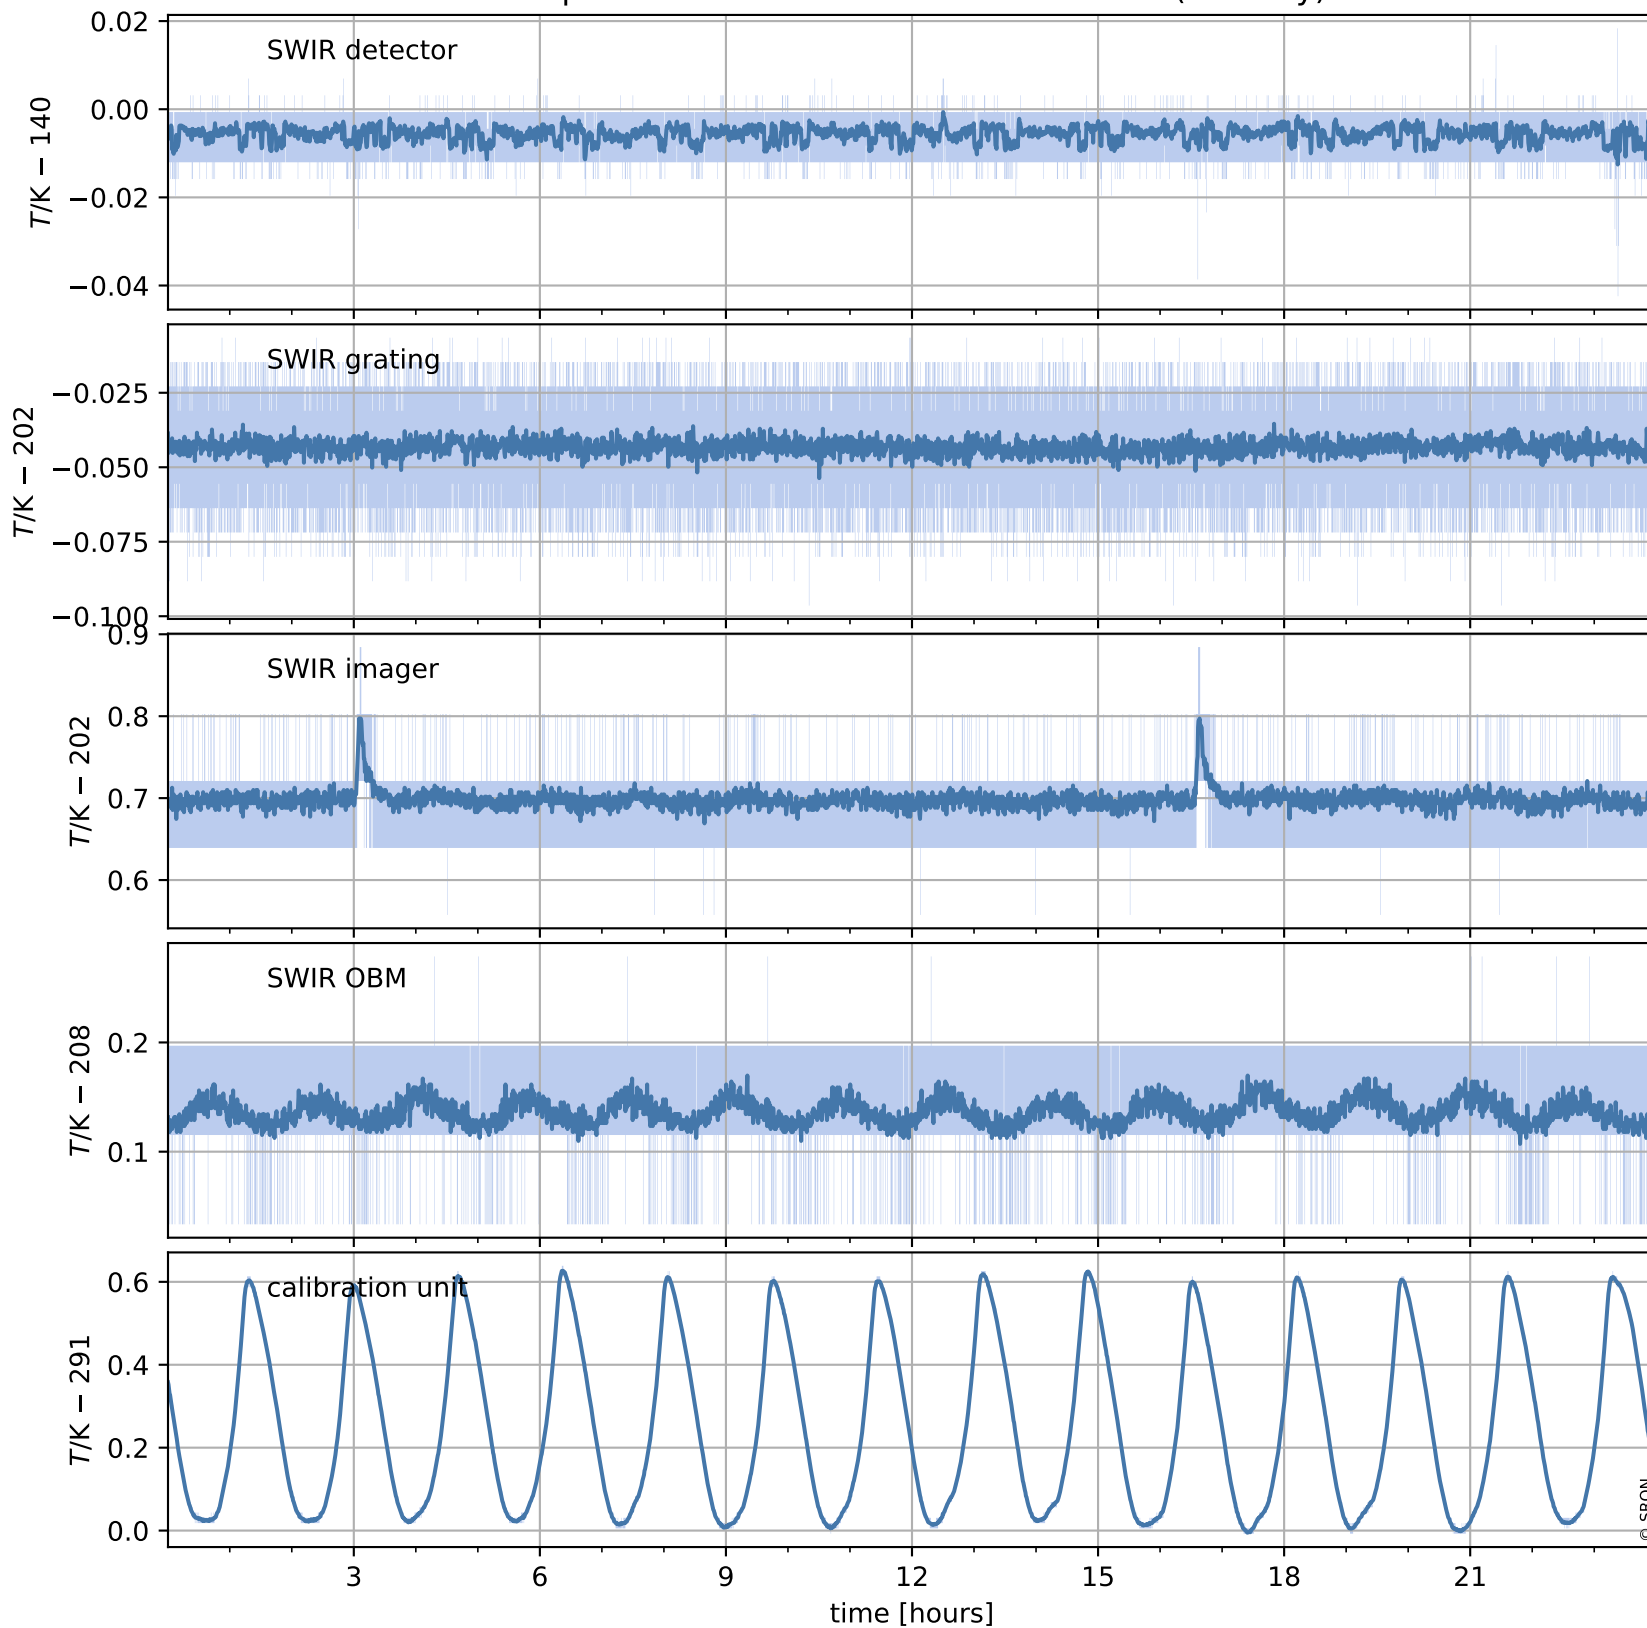

# Tropomi SWIR housekeeping data

orbits : [19262, 19275]  
coverage : 2021-07-02 / 2021-07-03  
created : 2023-08-21T09:14:43

## Temperature of sensors relevant for SWIR (one day)

## Temperature of sensors relevant for SWIR (last month)