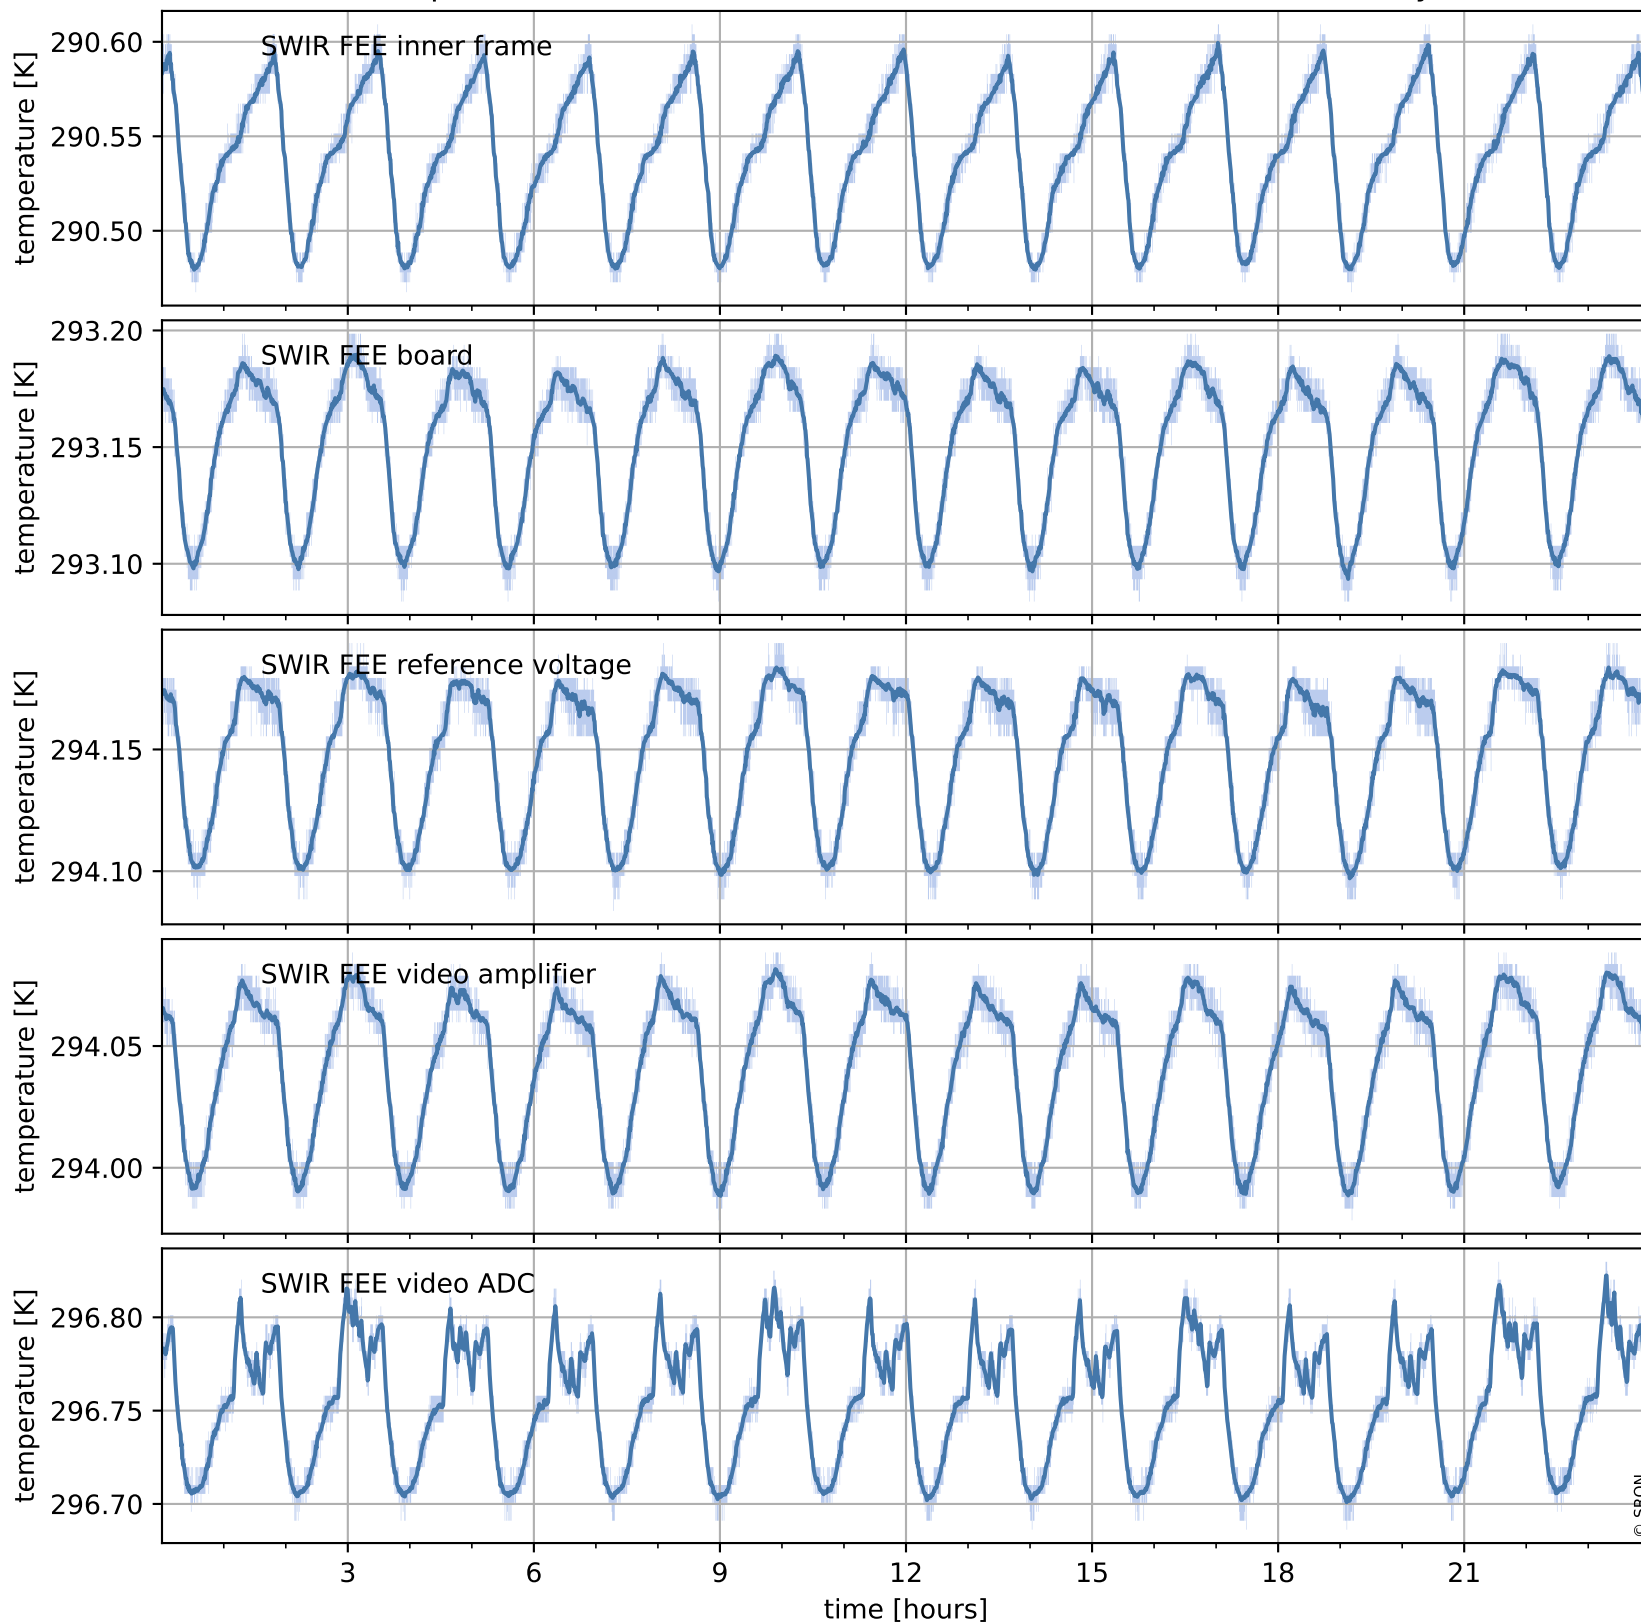

Tropomi SWIR housekeeping data

orbits : [19262, 19275]
coverage : 2021-07-02 / 2021-07-03
created : 2023-08-21T09:14:44

Temperature of sensors at the SWIR front-end electronics (one day)