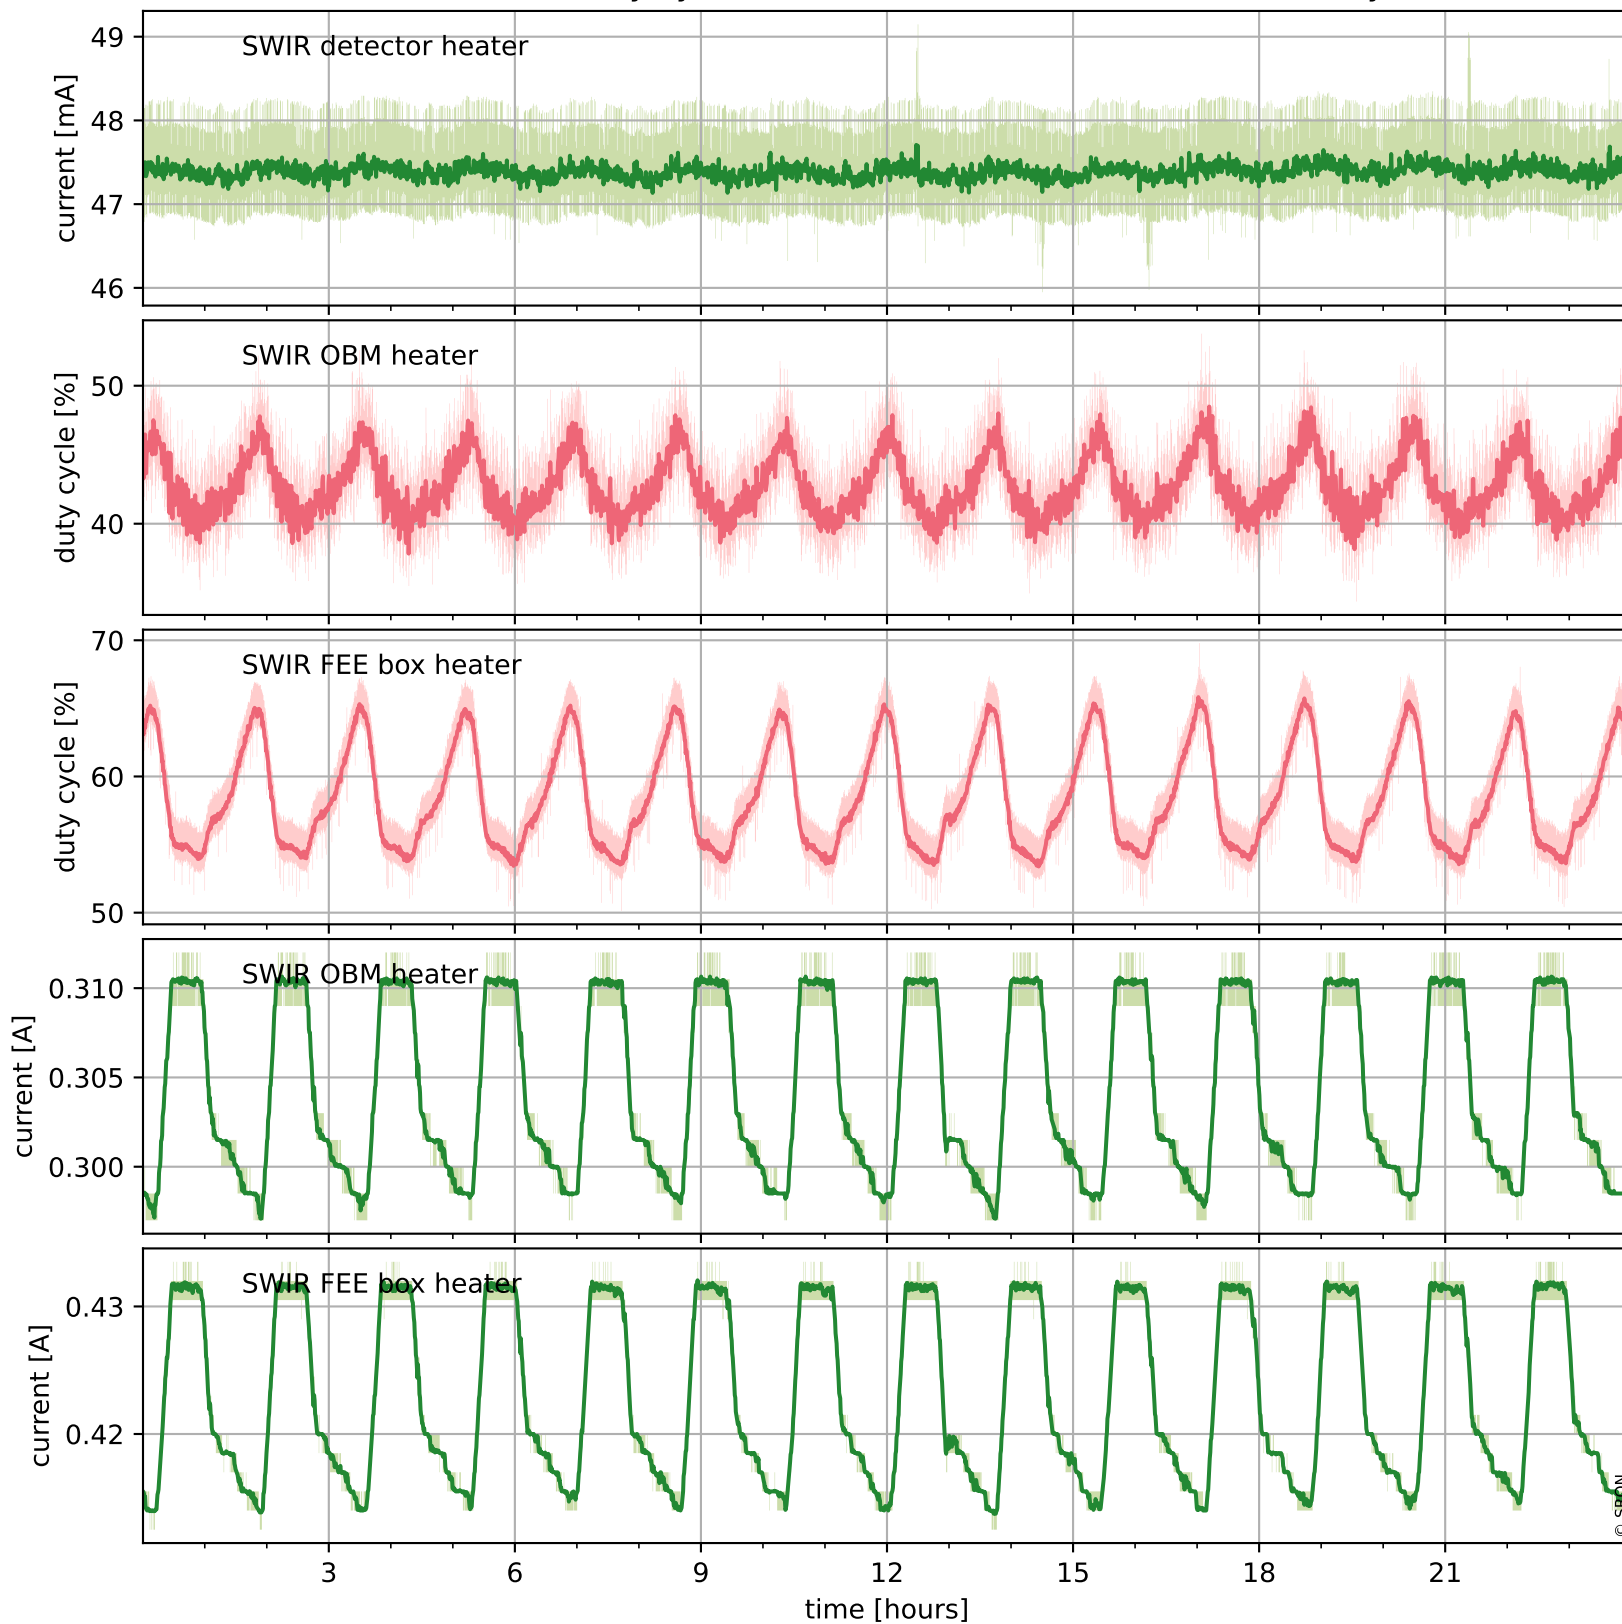

Tropomi SWIR housekeeping data

orbits : [19262, 19275]
coverage : 2021-07-02 / 2021-07-03
created : 2023-08-21T09:14:44

Current and duty cycle of 3 heaters relevant for SWIR (one day)