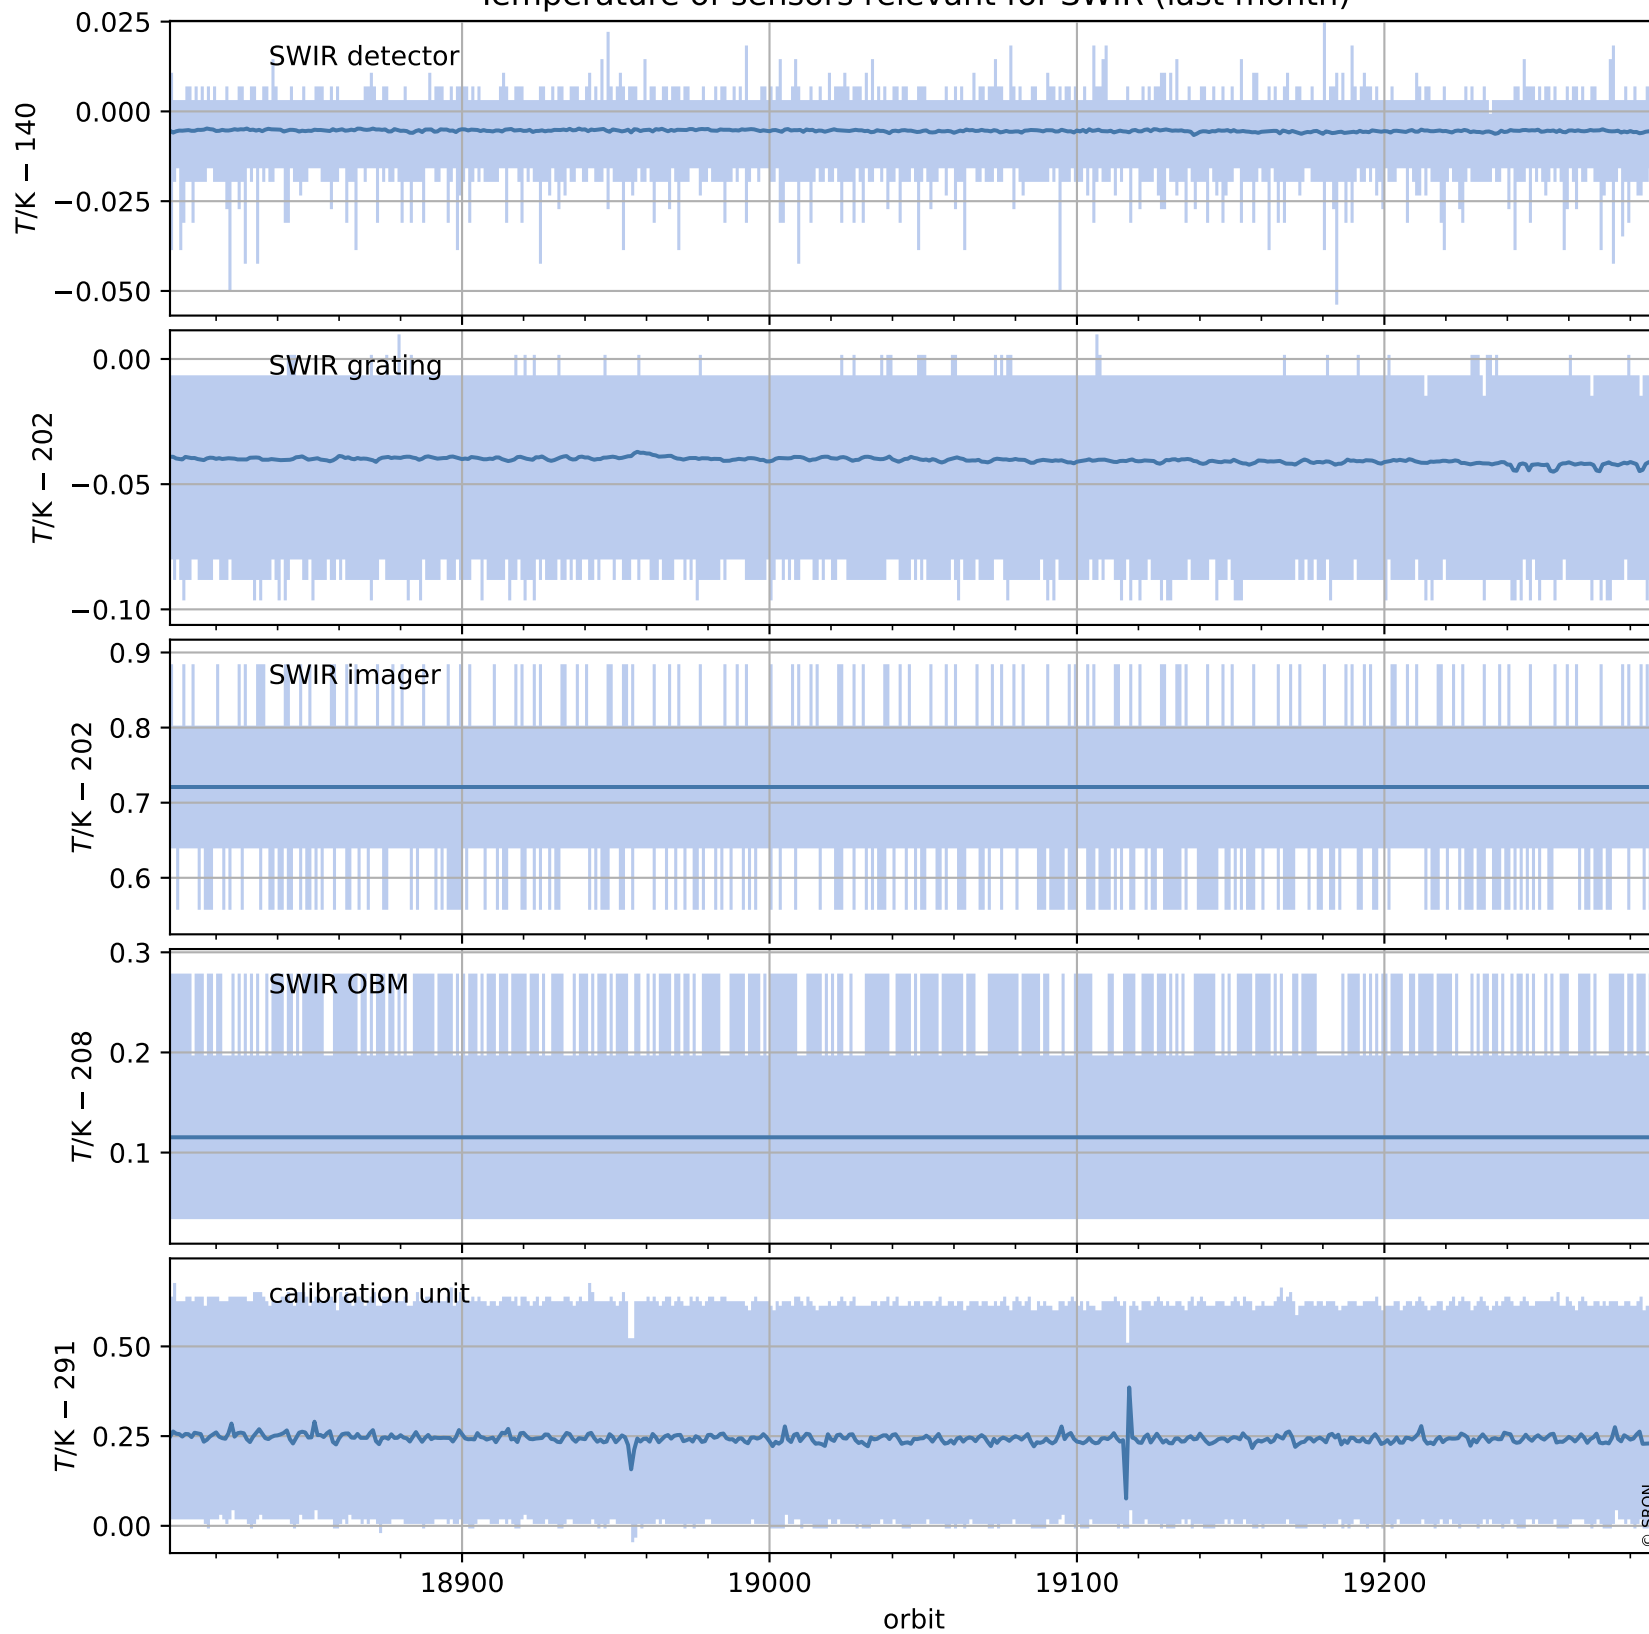

# Tropomi SWIR housekeeping data

orbits : [19276, 19289]  
coverage : 2021-07-03 / 2021-07-04  
created : 2023-08-21T09:14:45

## Temperature of sensors relevant for SWIR (one day)

# Tropomi SWIR housekeeping data

orbits : [18805, 19289]  
coverage : 2021-05-30 / 2021-07-04  
created : 2023-08-21T09:14:46

## Temperature of sensors relevant for SWIR (last month)