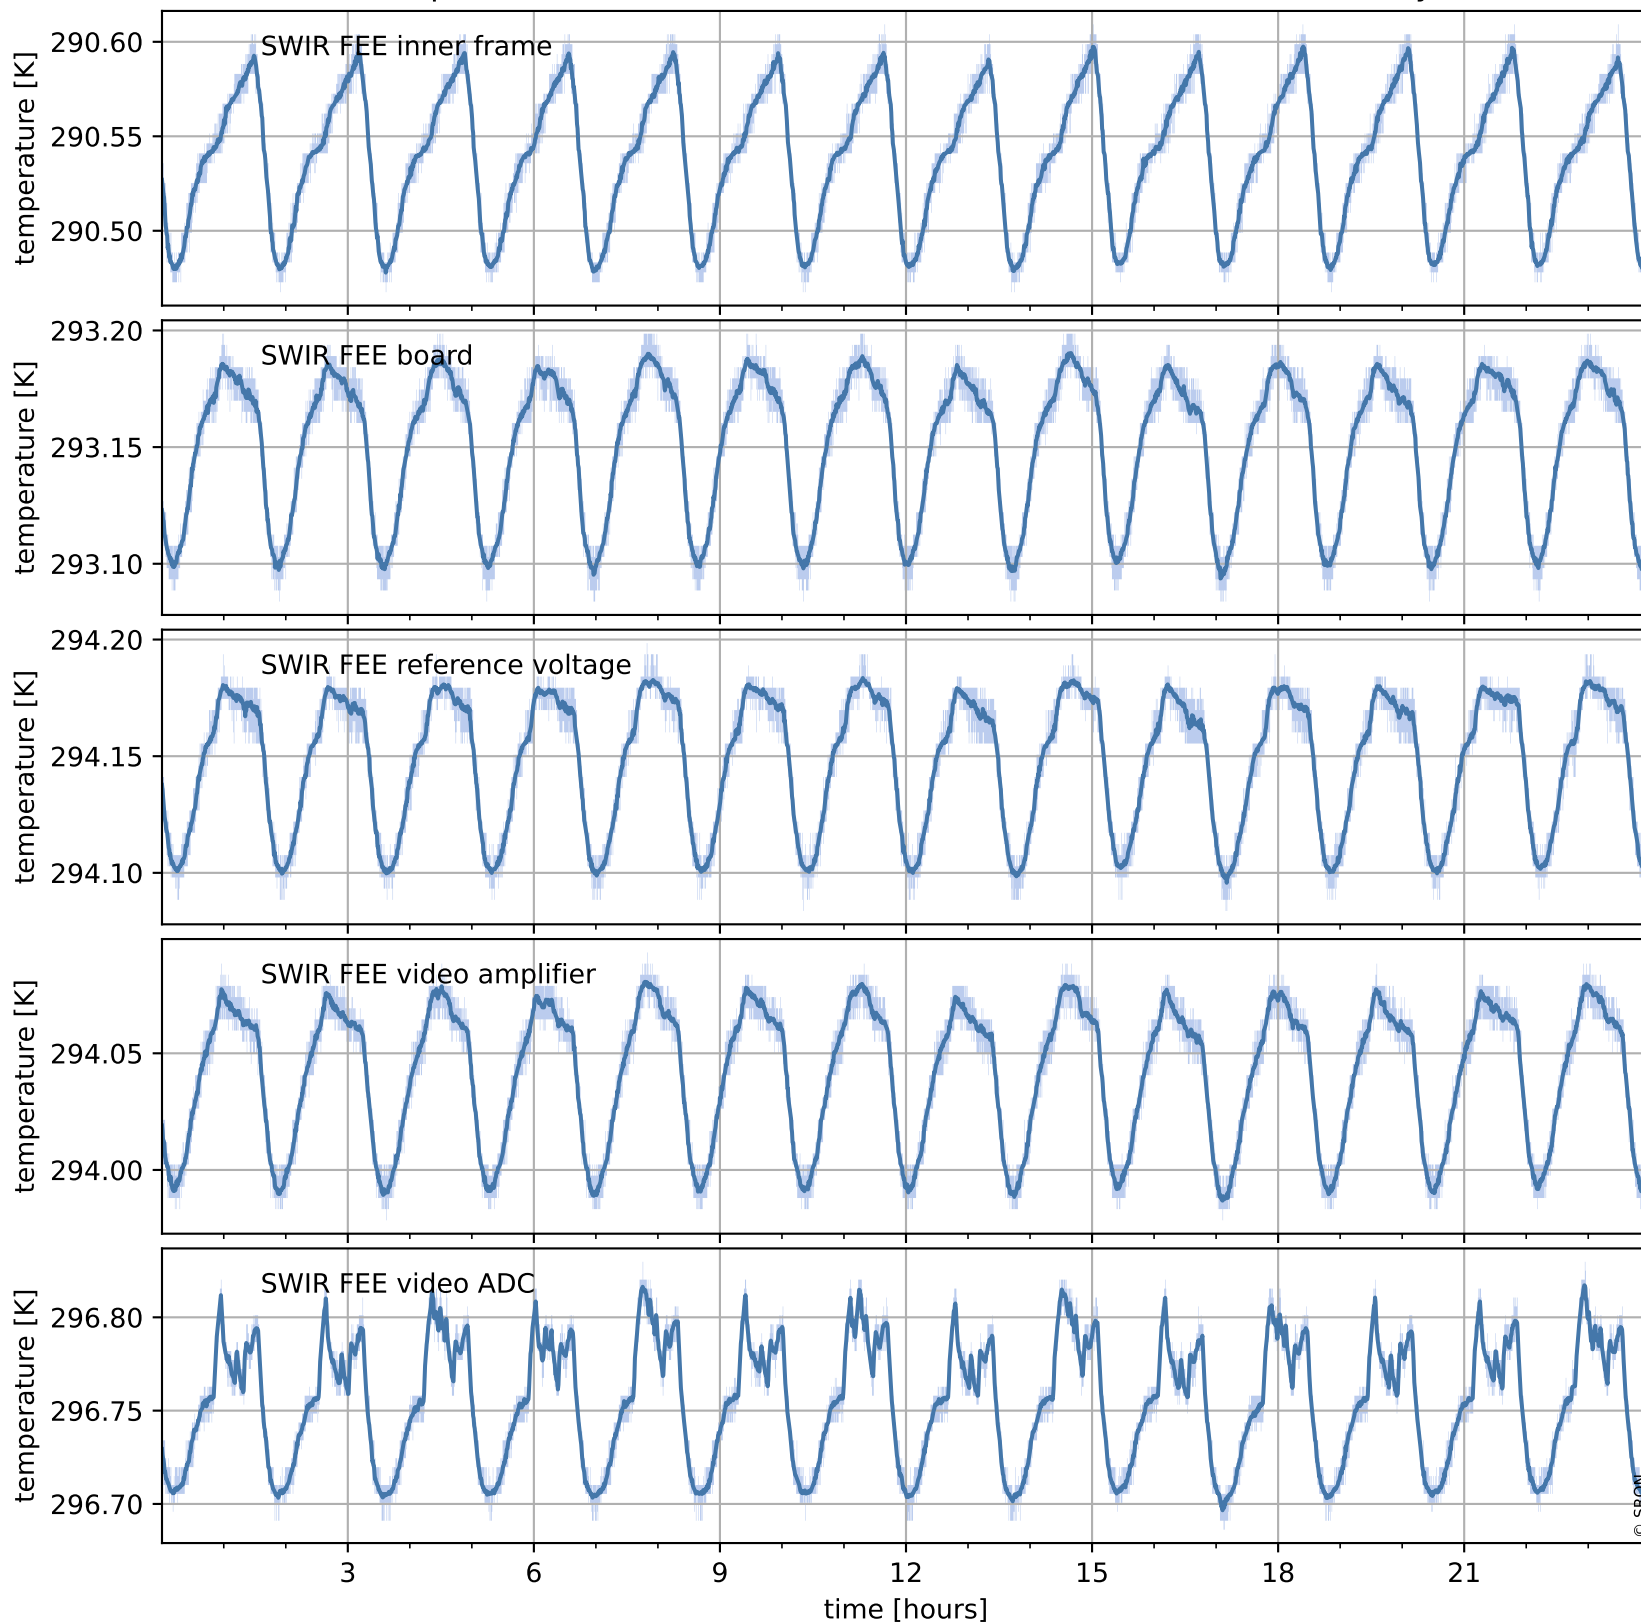

Tropomi SWIR housekeeping data

orbits : [19276, 19289]
coverage : 2021-07-03 / 2021-07-04
created : 2023-08-21T09:14:47

Temperature of sensors at the SWIR front-end electronics (one day)