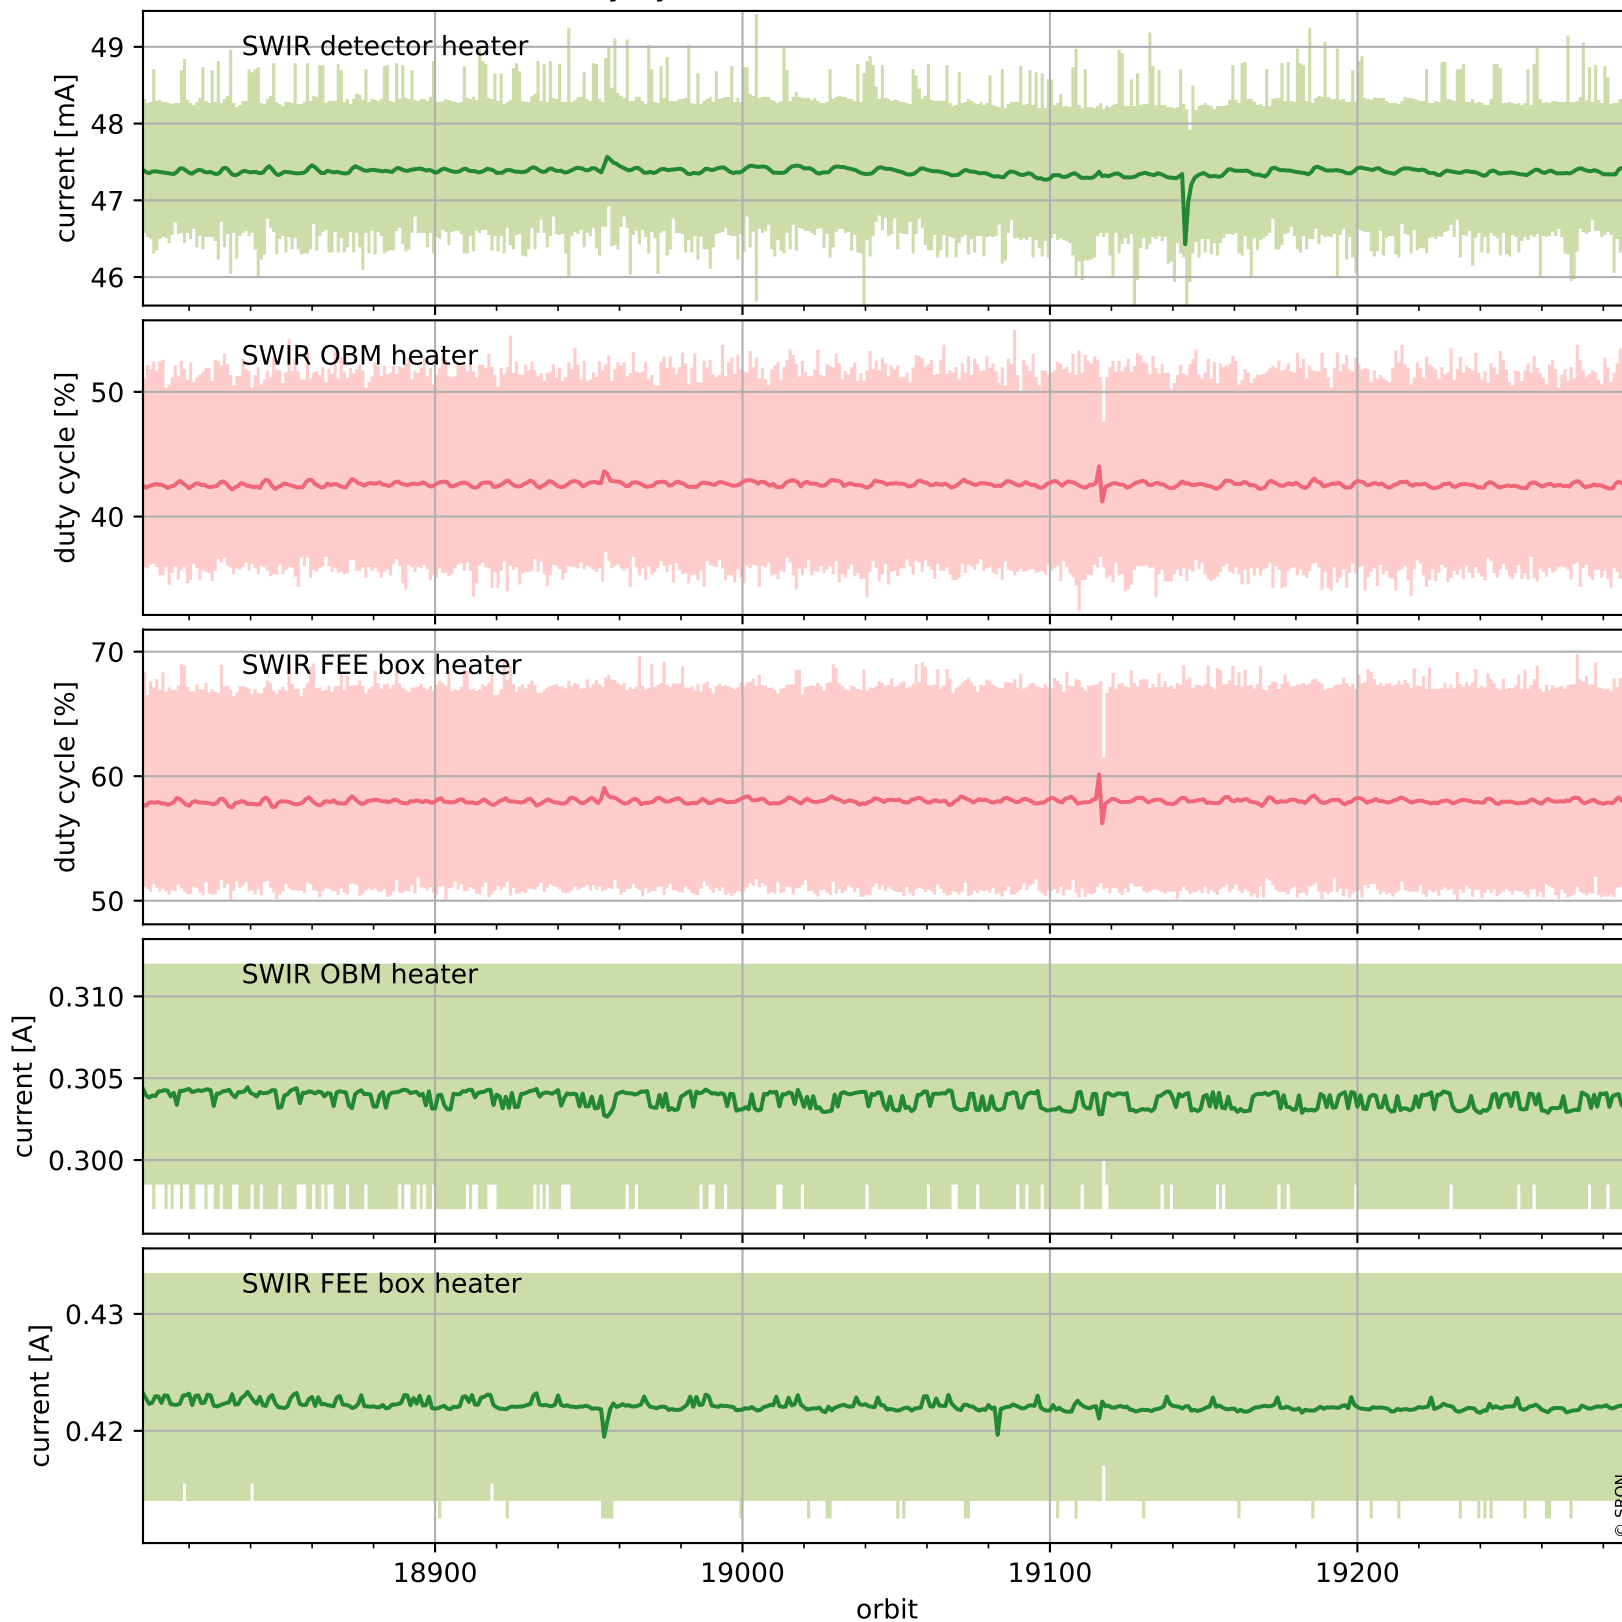

Tropomi SWIR housekeeping data

orbits : [18805, 19289]
coverage : 2021-05-30 / 2021-07-04
created : 2023-08-21T09:14:46

Current and duty cycle of 3 heaters relevant for SWIR (last month)