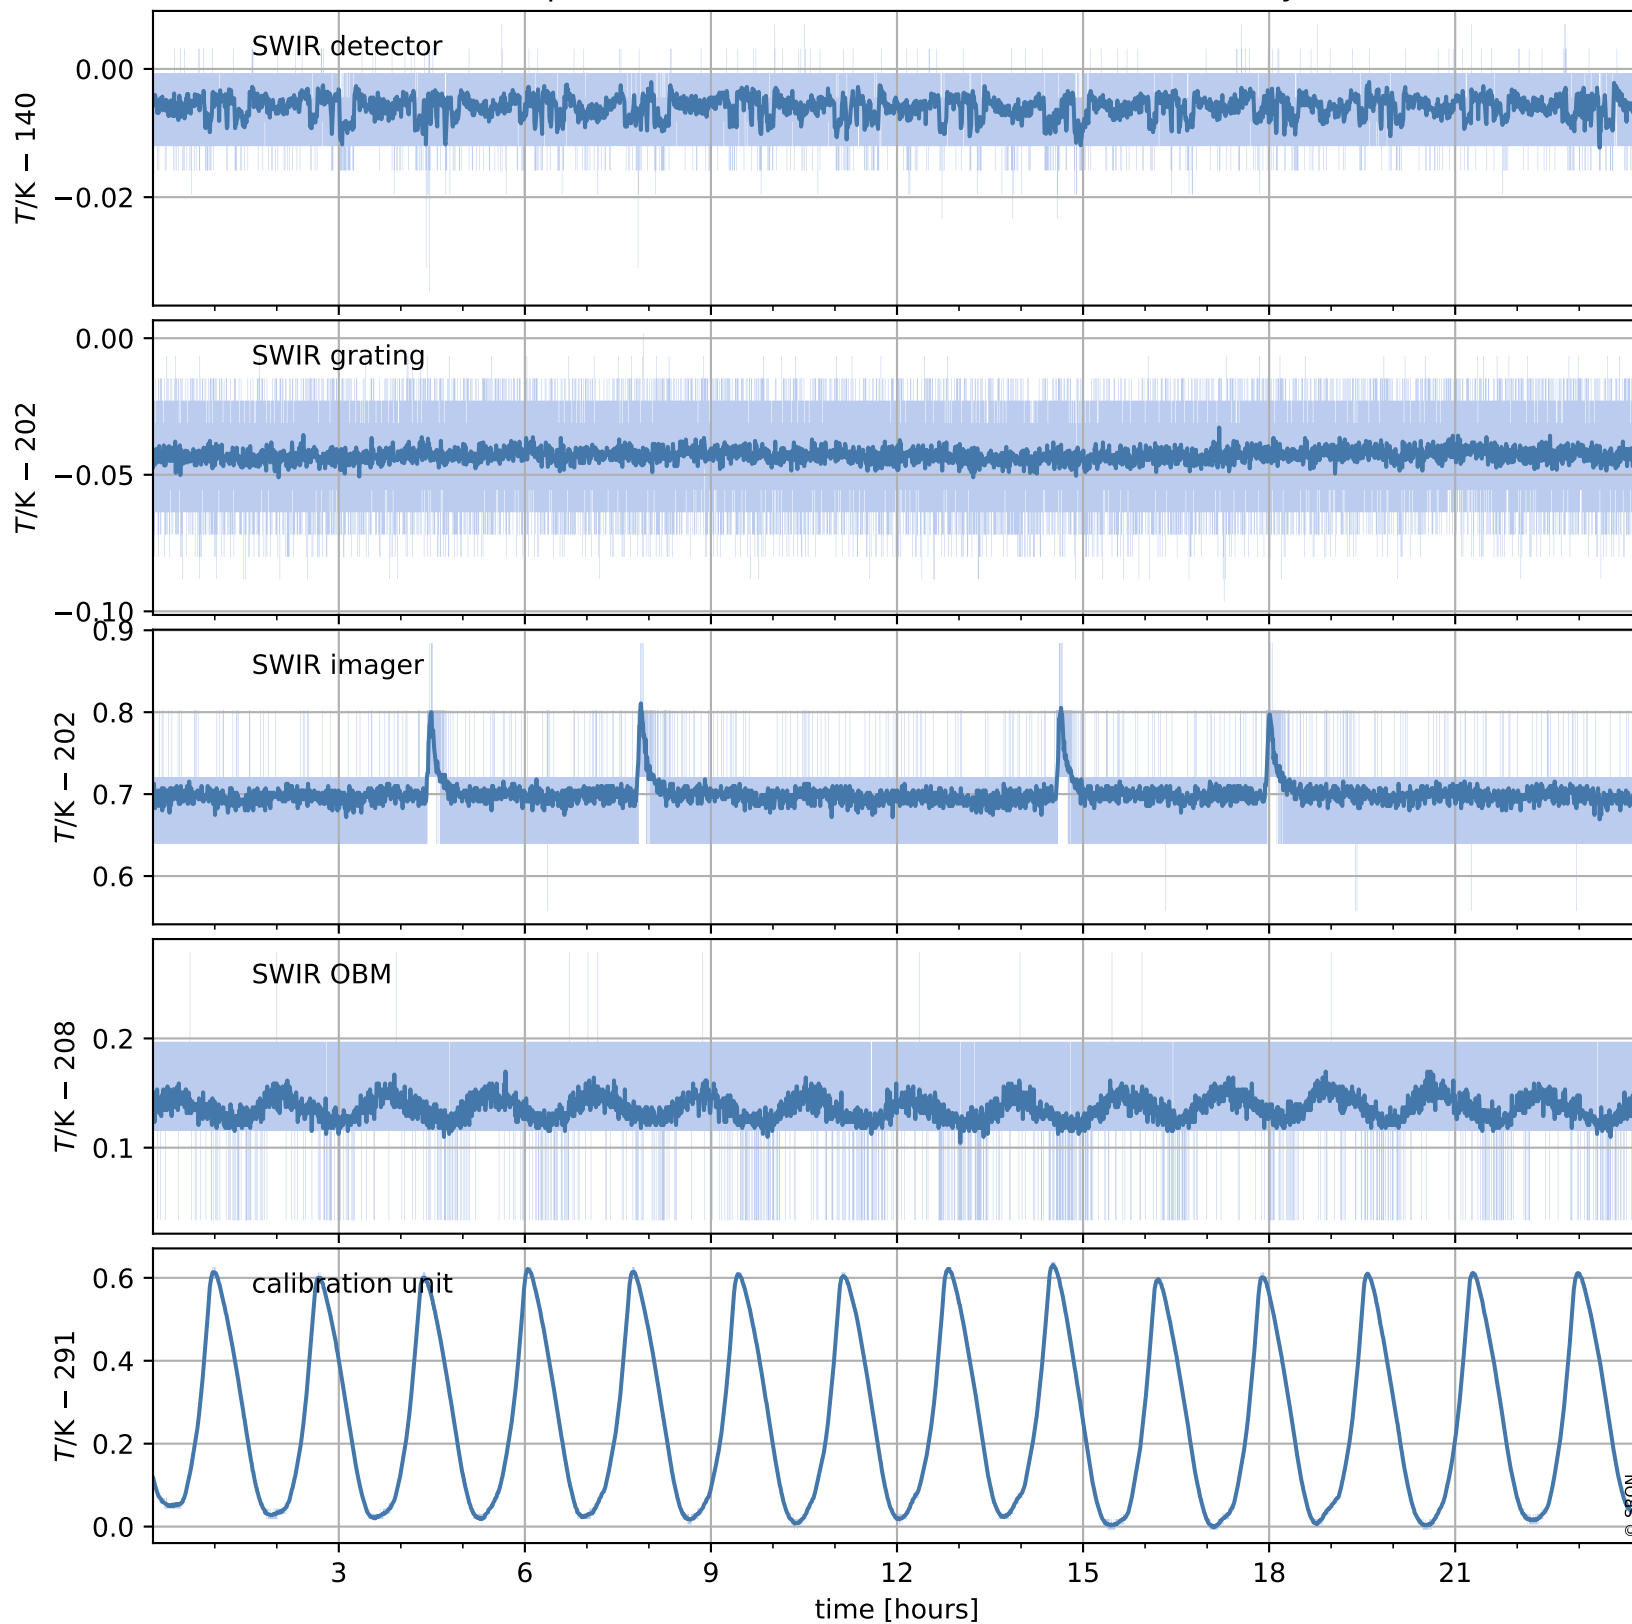

# Tropomi SWIR housekeeping data

orbits : [19276, 19289]  
coverage : 2021-07-03 / 2021-07-04  
created : 2023-08-21T09:14:45

## Temperature of sensors relevant for SWIR (one day)

# Tropomi SWIR housekeeping data

orbits : [18805, 19289]  
coverage : 2021-05-30 / 2021-07-04  
created : 2023-08-21T09:14:46

## Temperature of sensors relevant for SWIR (last month)