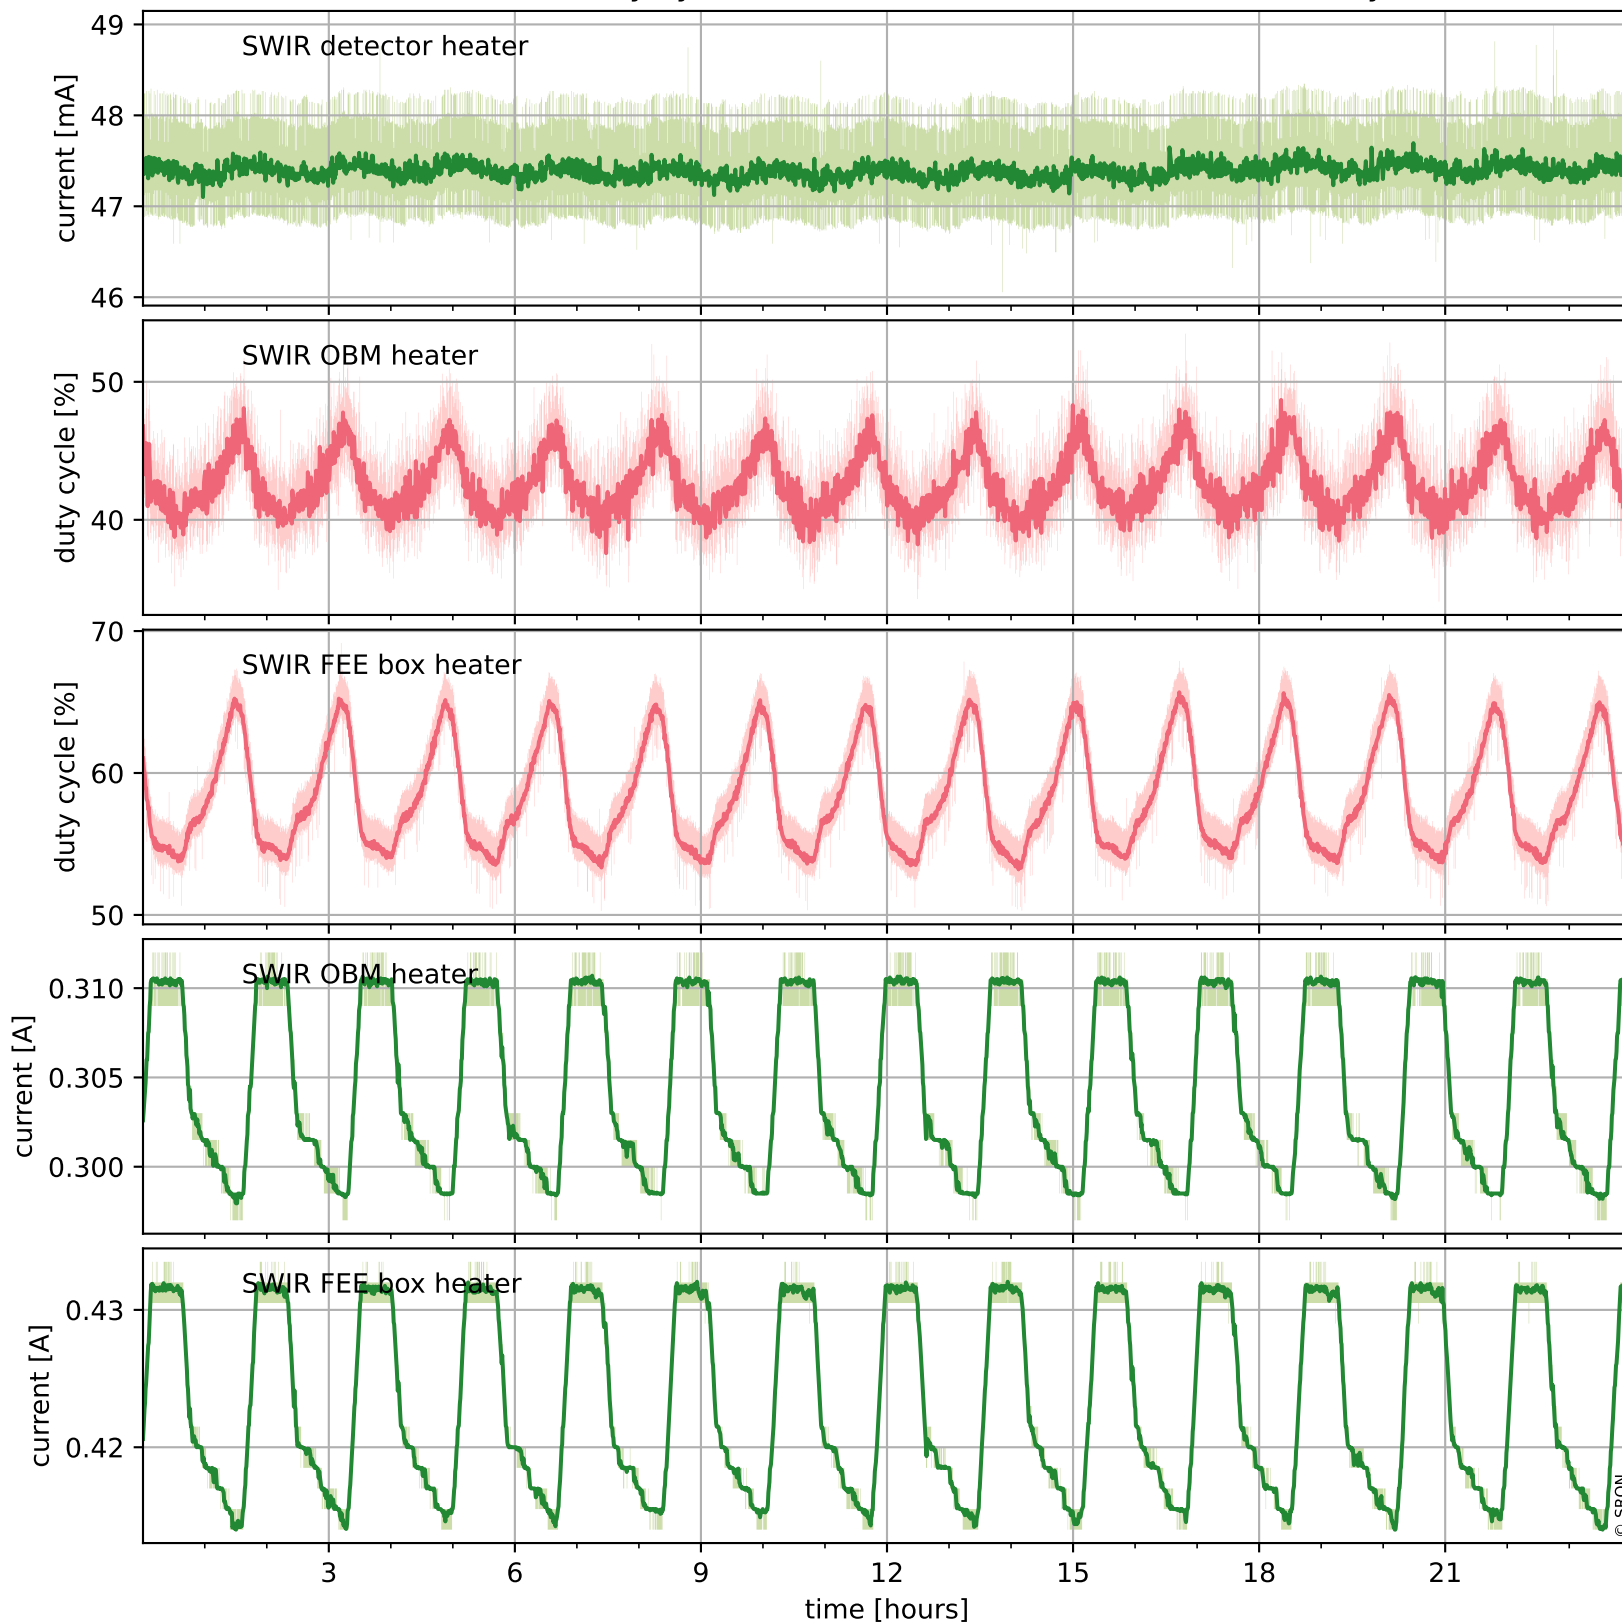

Tropomi SWIR housekeeping data

orbits : [19276, 19289]
coverage : 2021-07-03 / 2021-07-04
created : 2023-08-21T09:14:46

Current and duty cycle of 3 heaters relevant for SWIR (one day)