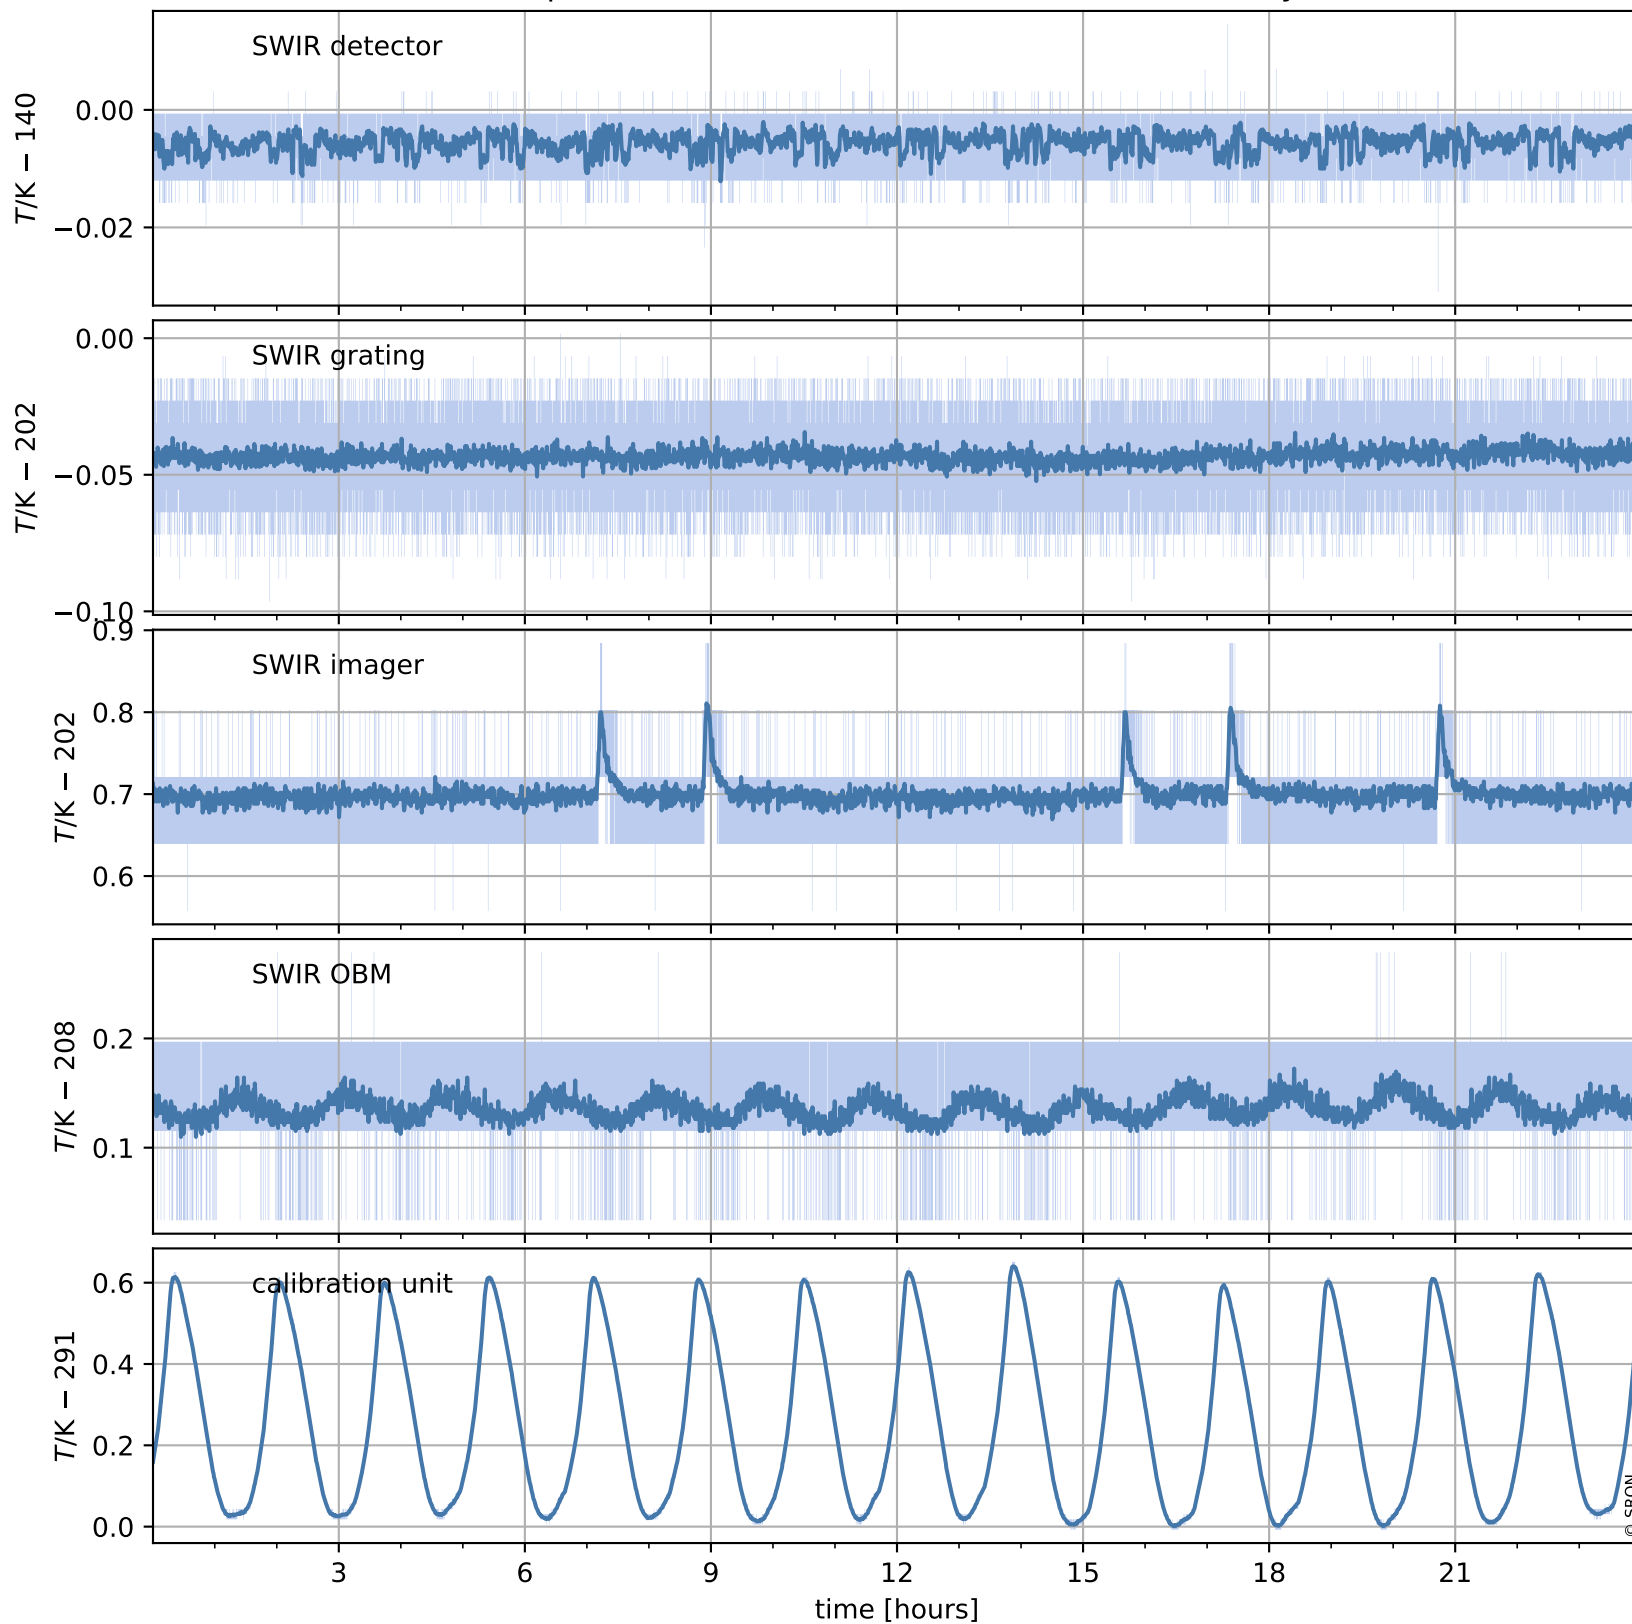

Tropomi SWIR housekeeping data

orbits : [19304, 19317]
coverage : 2021-07-05 / 2021-07-06
created : 2023-08-21T09:14:50

Temperature of sensors relevant for SWIR (one day)

Tropomi SWIR housekeeping data

orbits : [18833, 19317]
coverage : 2021-06-01 / 2021-07-06
created : 2023-08-21T09:14:50

Temperature of sensors relevant for SWIR (last month)

Tropomi SWIR housekeeping data

orbits : [19304, 19317]
coverage : 2021-07-05 / 2021-07-06
created : 2023-08-21T09:14:51

Current and duty cycle of 3 heaters relevant for SWIR (one day)

Tropomi SWIR housekeeping data

orbits : [18833, 19317]
coverage : 2021-06-01 / 2021-07-06
created : 2023-08-21T09:14:51

Current and duty cycle of 3 heaters relevant for SWIR (last month)

Tropomi SWIR housekeeping data

orbits : [19304, 19317]
coverage : 2021-07-05 / 2021-07-06
created : 2023-08-21T09:14:51

Temperature of sensors at the SWIR front-end electronics (one day)

Tropomi SWIR housekeeping data

orbits : [18833, 19317]
coverage : 2021-06-01 / 2021-07-06
created : 2023-08-21T09:14:52