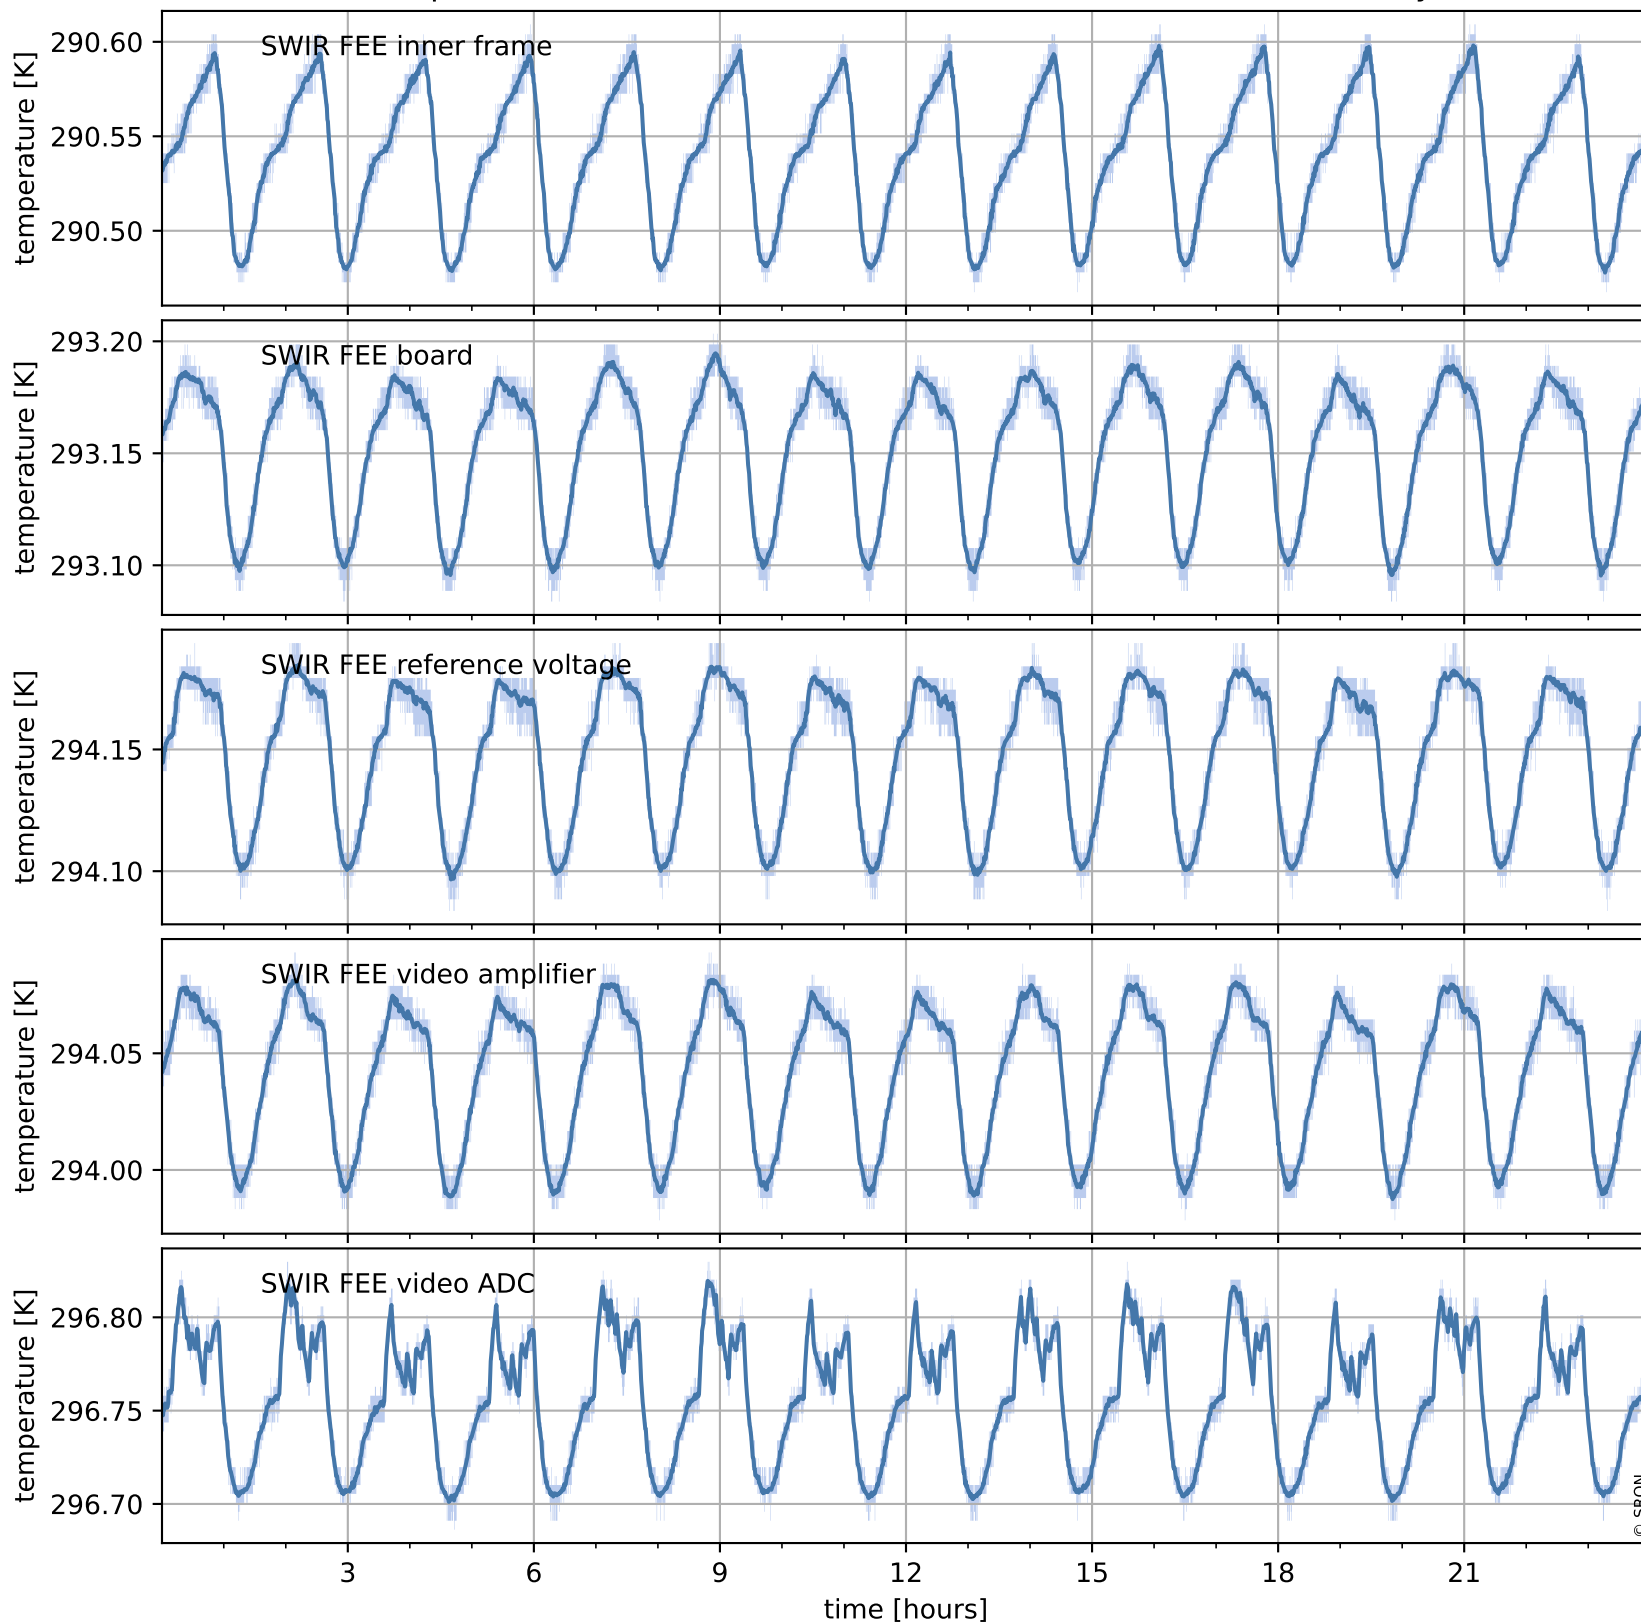

Tropomi SWIR housekeeping data

orbits : [19304, 19317]
coverage : 2021-07-05 / 2021-07-06
created : 2023-08-21T09:14:50

Temperature of sensors relevant for SWIR (one day)

Tropomi SWIR housekeeping data

orbits : [18833, 19317]
coverage : 2021-06-01 / 2021-07-06
created : 2023-08-21T09:14:50

Temperature of sensors relevant for SWIR (last month)

Tropomi SWIR housekeeping data

orbits : [19304, 19317]
coverage : 2021-07-05 / 2021-07-06
created : 2023-08-21T09:14:51

Current and duty cycle of 3 heaters relevant for SWIR (one day)

Tropomi SWIR housekeeping data

orbits : [18833, 19317]
coverage : 2021-06-01 / 2021-07-06
created : 2023-08-21T09:14:51

Current and duty cycle of 3 heaters relevant for SWIR (last month)

Tropomi SWIR housekeeping data

orbits : [19304, 19317]
coverage : 2021-07-05 / 2021-07-06
created : 2023-08-21T09:14:51

Temperature of sensors at the SWIR front-end electronics (one day)

Tropomi SWIR housekeeping data

orbits : [18833, 19317]
coverage : 2021-06-01 / 2021-07-06
created : 2023-08-21T09:14:52