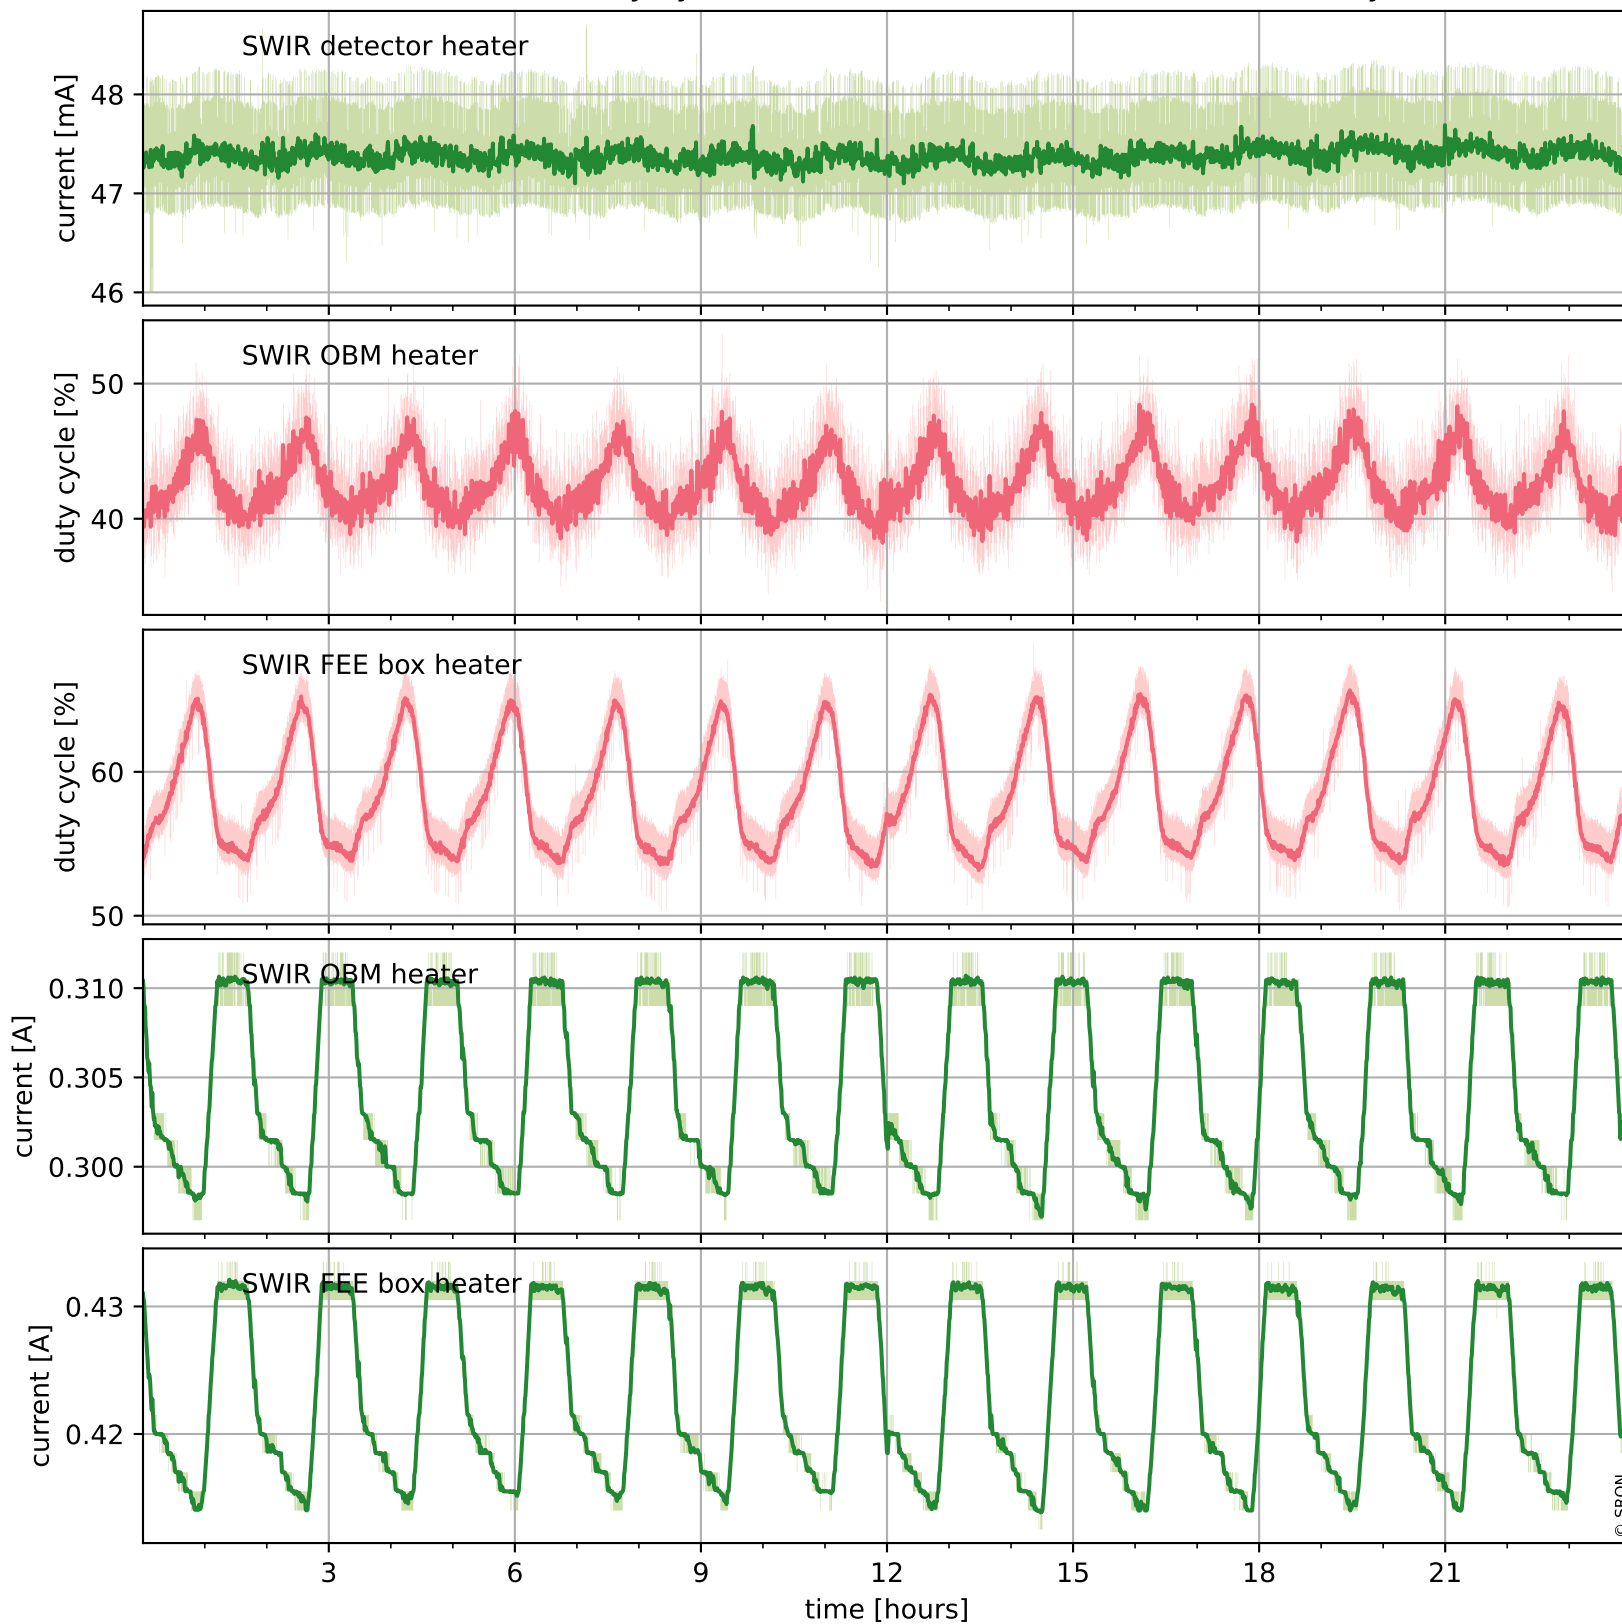

Tropomi SWIR housekeeping data

orbits : [19304, 19317]
coverage : 2021-07-05 / 2021-07-06
created : 2023-08-21T09:14:50

Temperature of sensors relevant for SWIR (one day)

Tropomi SWIR housekeeping data

orbits : [18833, 19317]
coverage : 2021-06-01 / 2021-07-06
created : 2023-08-21T09:14:50

Temperature of sensors relevant for SWIR (last month)

Tropomi SWIR housekeeping data

orbits : [19304, 19317]
coverage : 2021-07-05 / 2021-07-06
created : 2023-08-21T09:14:51

Current and duty cycle of 3 heaters relevant for SWIR (one day)

Tropomi SWIR housekeeping data

orbits : [18833, 19317]
coverage : 2021-06-01 / 2021-07-06
created : 2023-08-21T09:14:51

Current and duty cycle of 3 heaters relevant for SWIR (last month)

Tropomi SWIR housekeeping data

orbits : [19304, 19317]
coverage : 2021-07-05 / 2021-07-06
created : 2023-08-21T09:14:51

Temperature of sensors at the SWIR front-end electronics (one day)

Tropomi SWIR housekeeping data

orbits : [18833, 19317]
coverage : 2021-06-01 / 2021-07-06
created : 2023-08-21T09:14:52