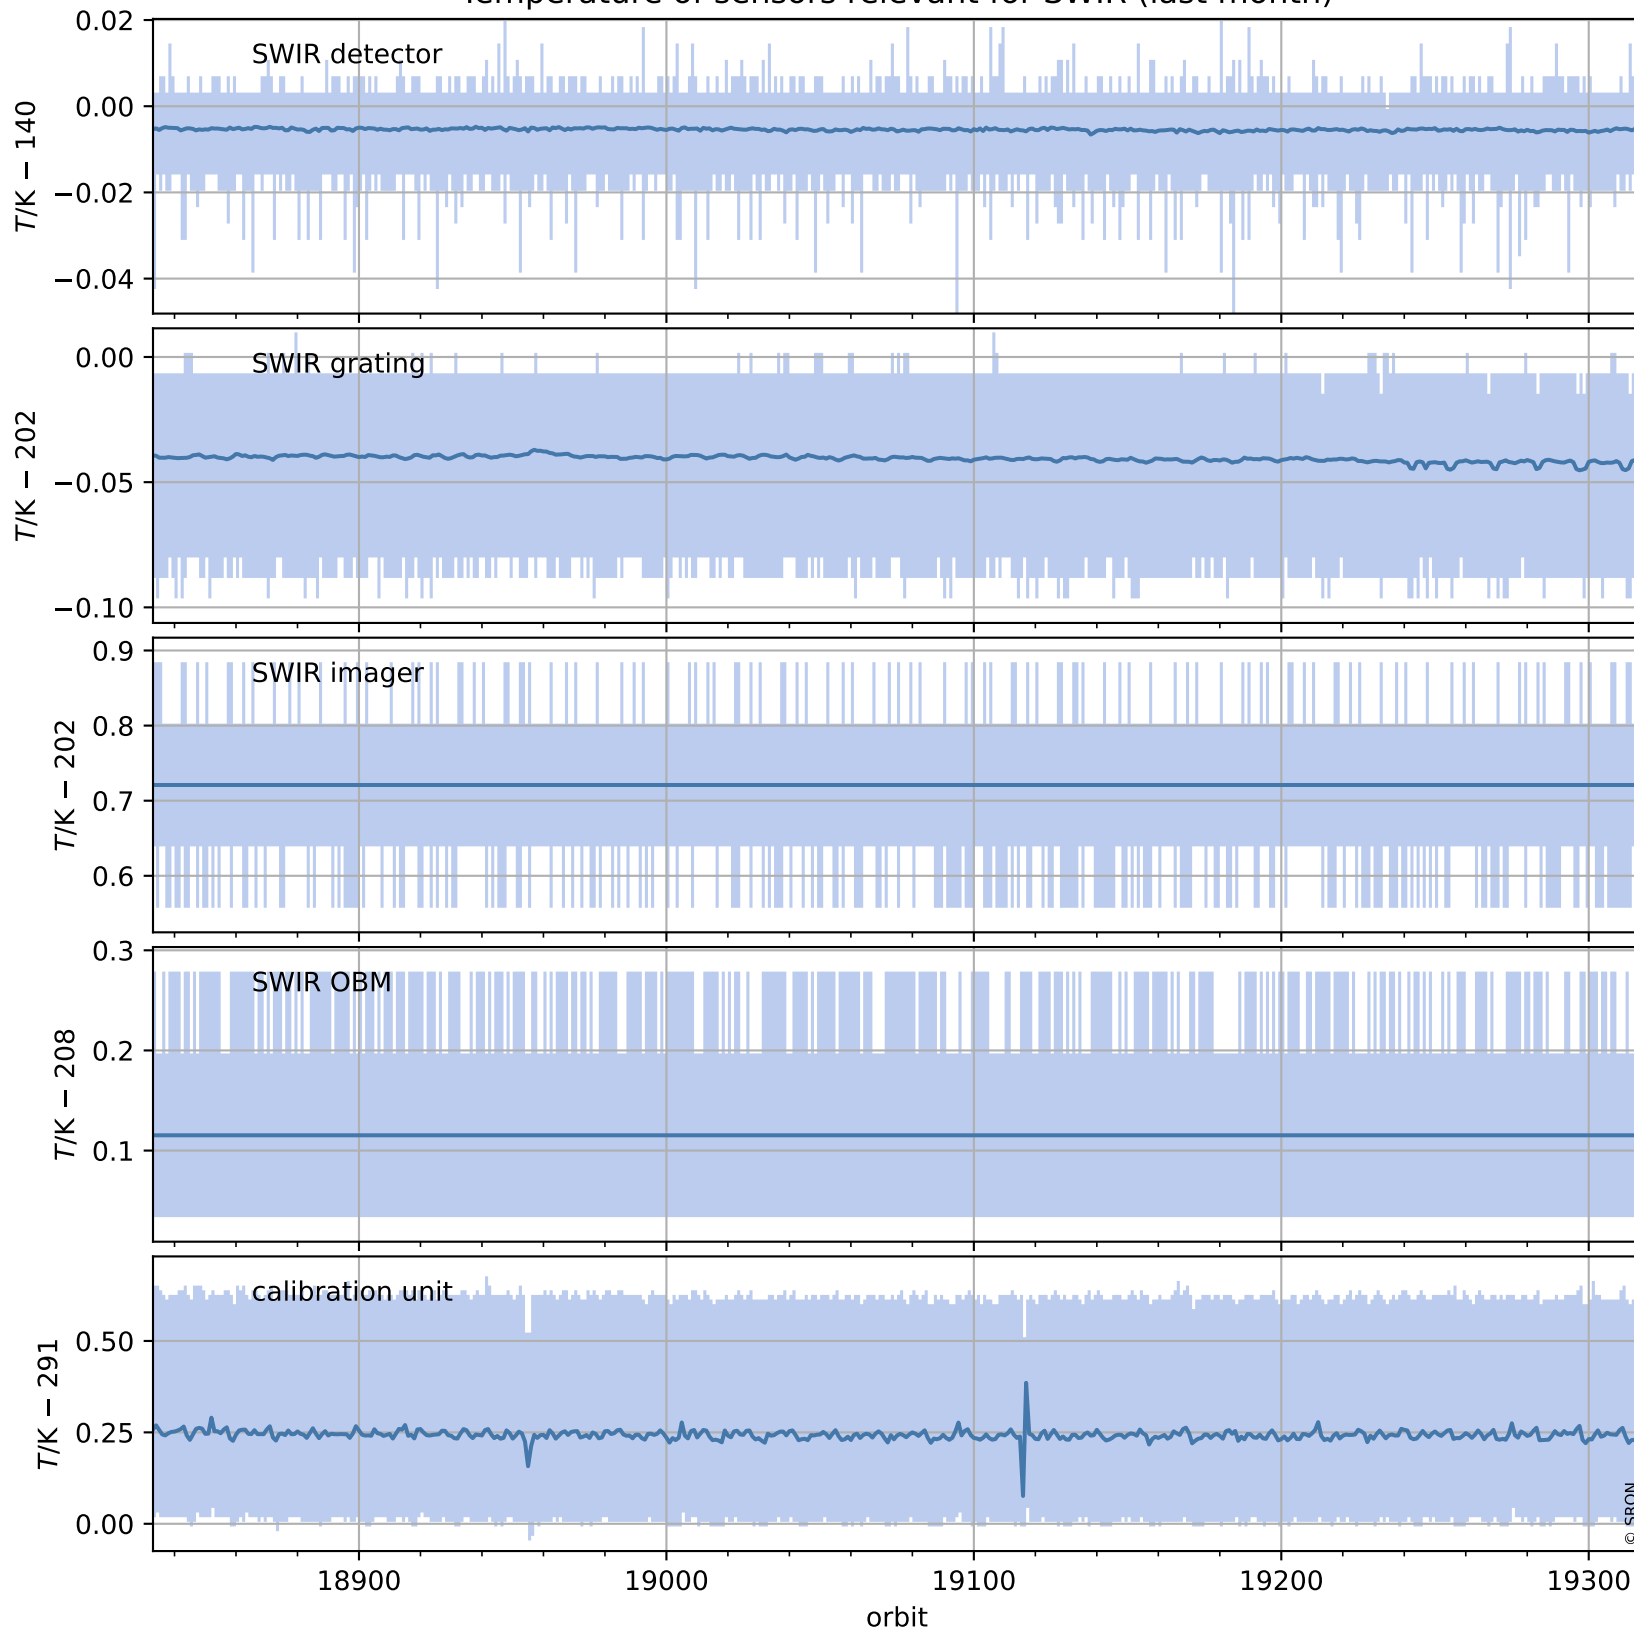

Tropomi SWIR housekeeping data

orbits : [19304, 19317]
coverage : 2021-07-05 / 2021-07-06
created : 2023-08-21T09:14:50

Temperature of sensors relevant for SWIR (one day)

Tropomi SWIR housekeeping data

orbits : [18833, 19317]
coverage : 2021-06-01 / 2021-07-06
created : 2023-08-21T09:14:50

Temperature of sensors relevant for SWIR (last month)

Tropomi SWIR housekeeping data

orbits : [19304, 19317]
coverage : 2021-07-05 / 2021-07-06
created : 2023-08-21T09:14:51

Current and duty cycle of 3 heaters relevant for SWIR (one day)

Tropomi SWIR housekeeping data

orbits : [18833, 19317]
coverage : 2021-06-01 / 2021-07-06
created : 2023-08-21T09:14:51

Current and duty cycle of 3 heaters relevant for SWIR (last month)

Tropomi SWIR housekeeping data

orbits : [19304, 19317]
coverage : 2021-07-05 / 2021-07-06
created : 2023-08-21T09:14:51

Temperature of sensors at the SWIR front-end electronics (one day)

Tropomi SWIR housekeeping data

orbits : [18833, 19317]
coverage : 2021-06-01 / 2021-07-06
created : 2023-08-21T09:14:52