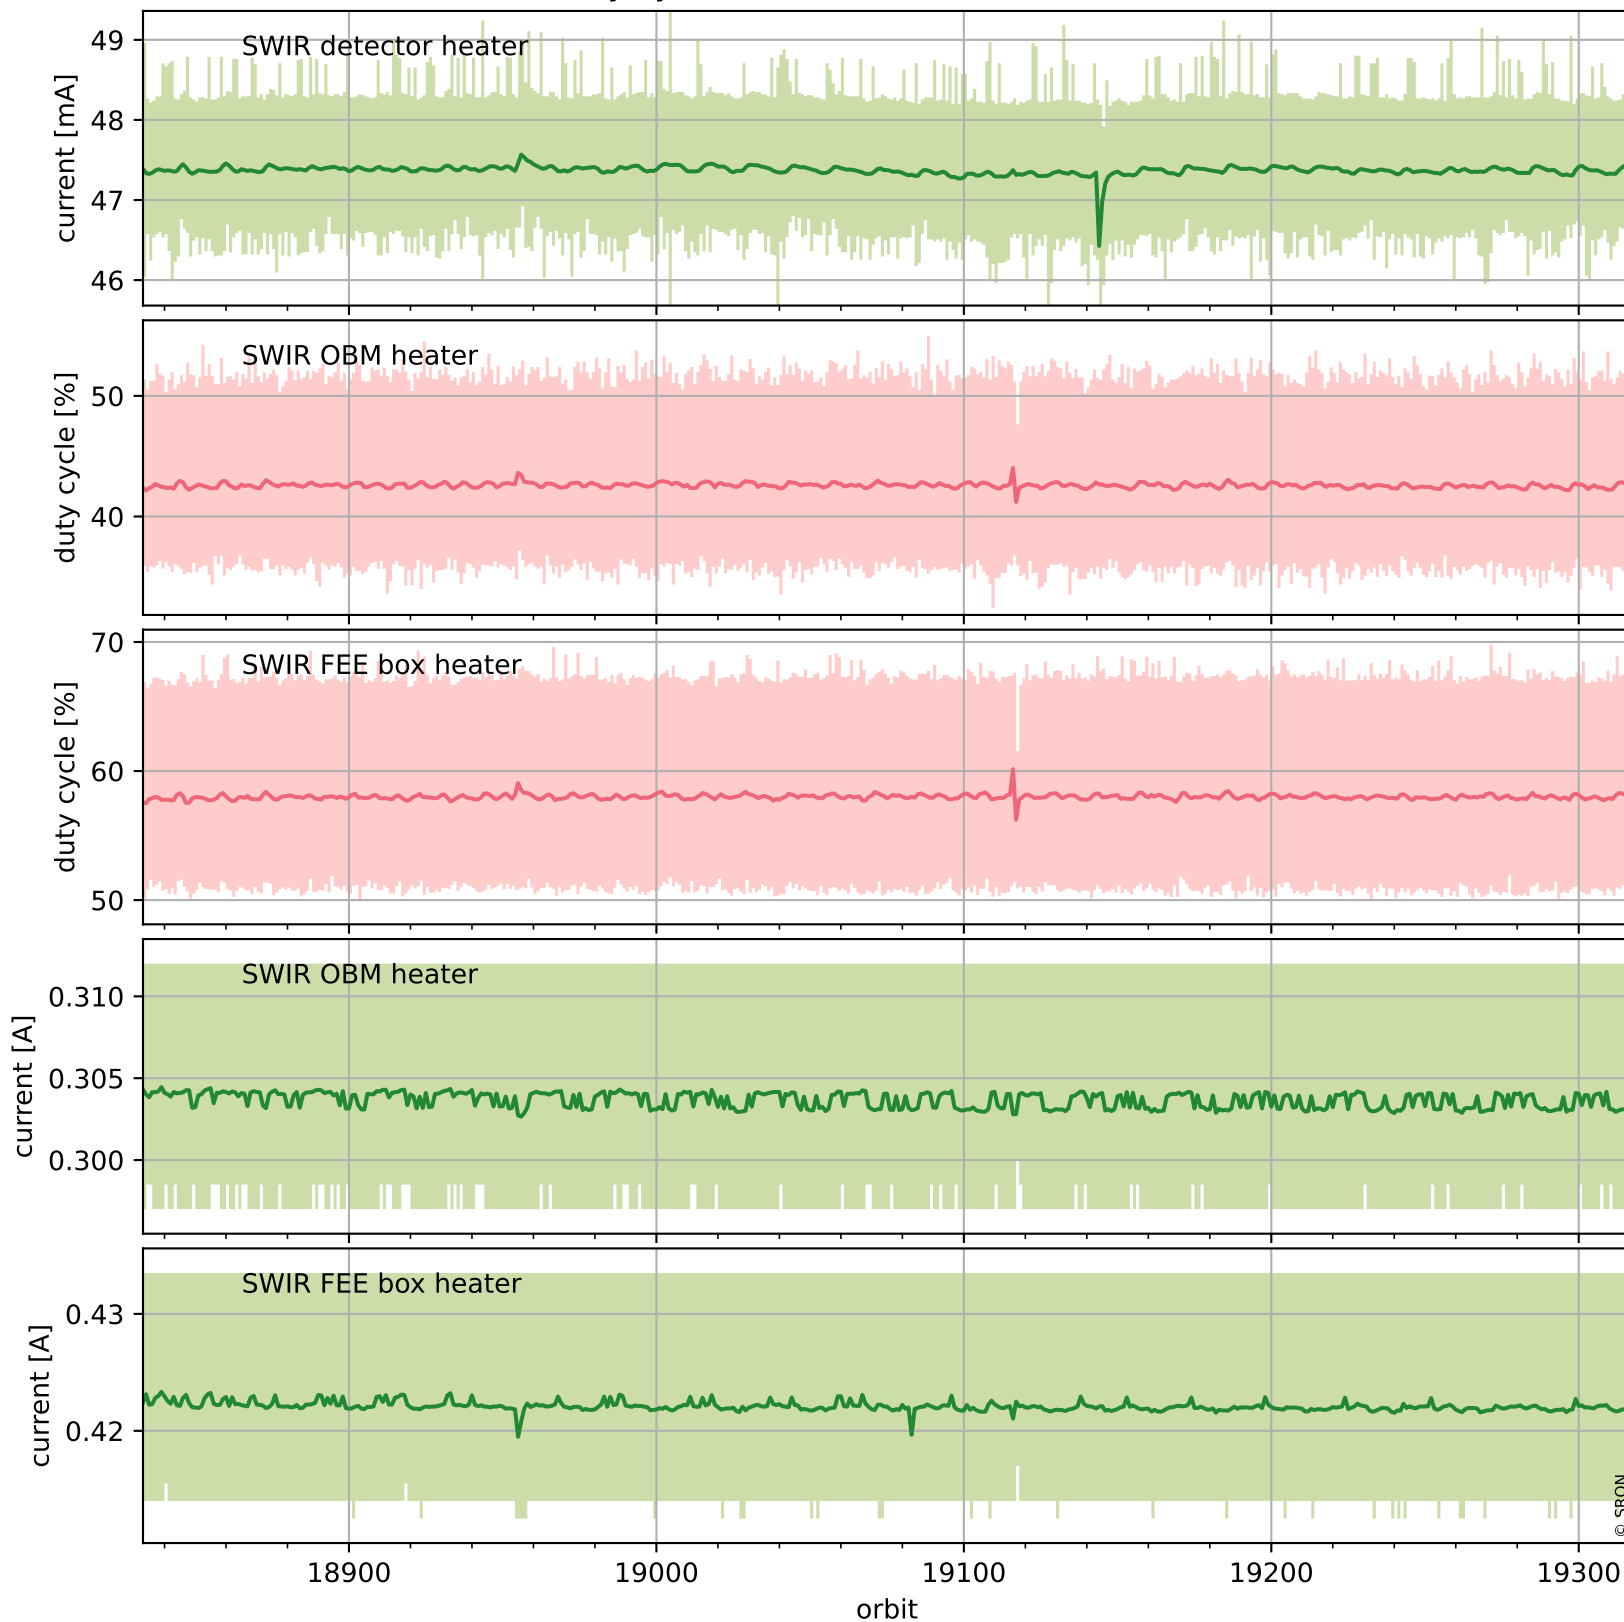

Tropomi SWIR housekeeping data

orbits : [19304, 19317]
coverage : 2021-07-05 / 2021-07-06
created : 2023-08-21T09:14:50

Temperature of sensors relevant for SWIR (one day)

Tropomi SWIR housekeeping data

orbits : [18833, 19317]
coverage : 2021-06-01 / 2021-07-06
created : 2023-08-21T09:14:50

Temperature of sensors relevant for SWIR (last month)

Tropomi SWIR housekeeping data

orbits : [19304, 19317]
coverage : 2021-07-05 / 2021-07-06
created : 2023-08-21T09:14:51

Current and duty cycle of 3 heaters relevant for SWIR (one day)

Tropomi SWIR housekeeping data

orbits : [18833, 19317]
coverage : 2021-06-01 / 2021-07-06
created : 2023-08-21T09:14:51

Current and duty cycle of 3 heaters relevant for SWIR (last month)

Tropomi SWIR housekeeping data

orbits : [19304, 19317]
coverage : 2021-07-05 / 2021-07-06
created : 2023-08-21T09:14:51

Temperature of sensors at the SWIR front-end electronics (one day)

Tropomi SWIR housekeeping data

orbits : [18833, 19317]
coverage : 2021-06-01 / 2021-07-06
created : 2023-08-21T09:14:52