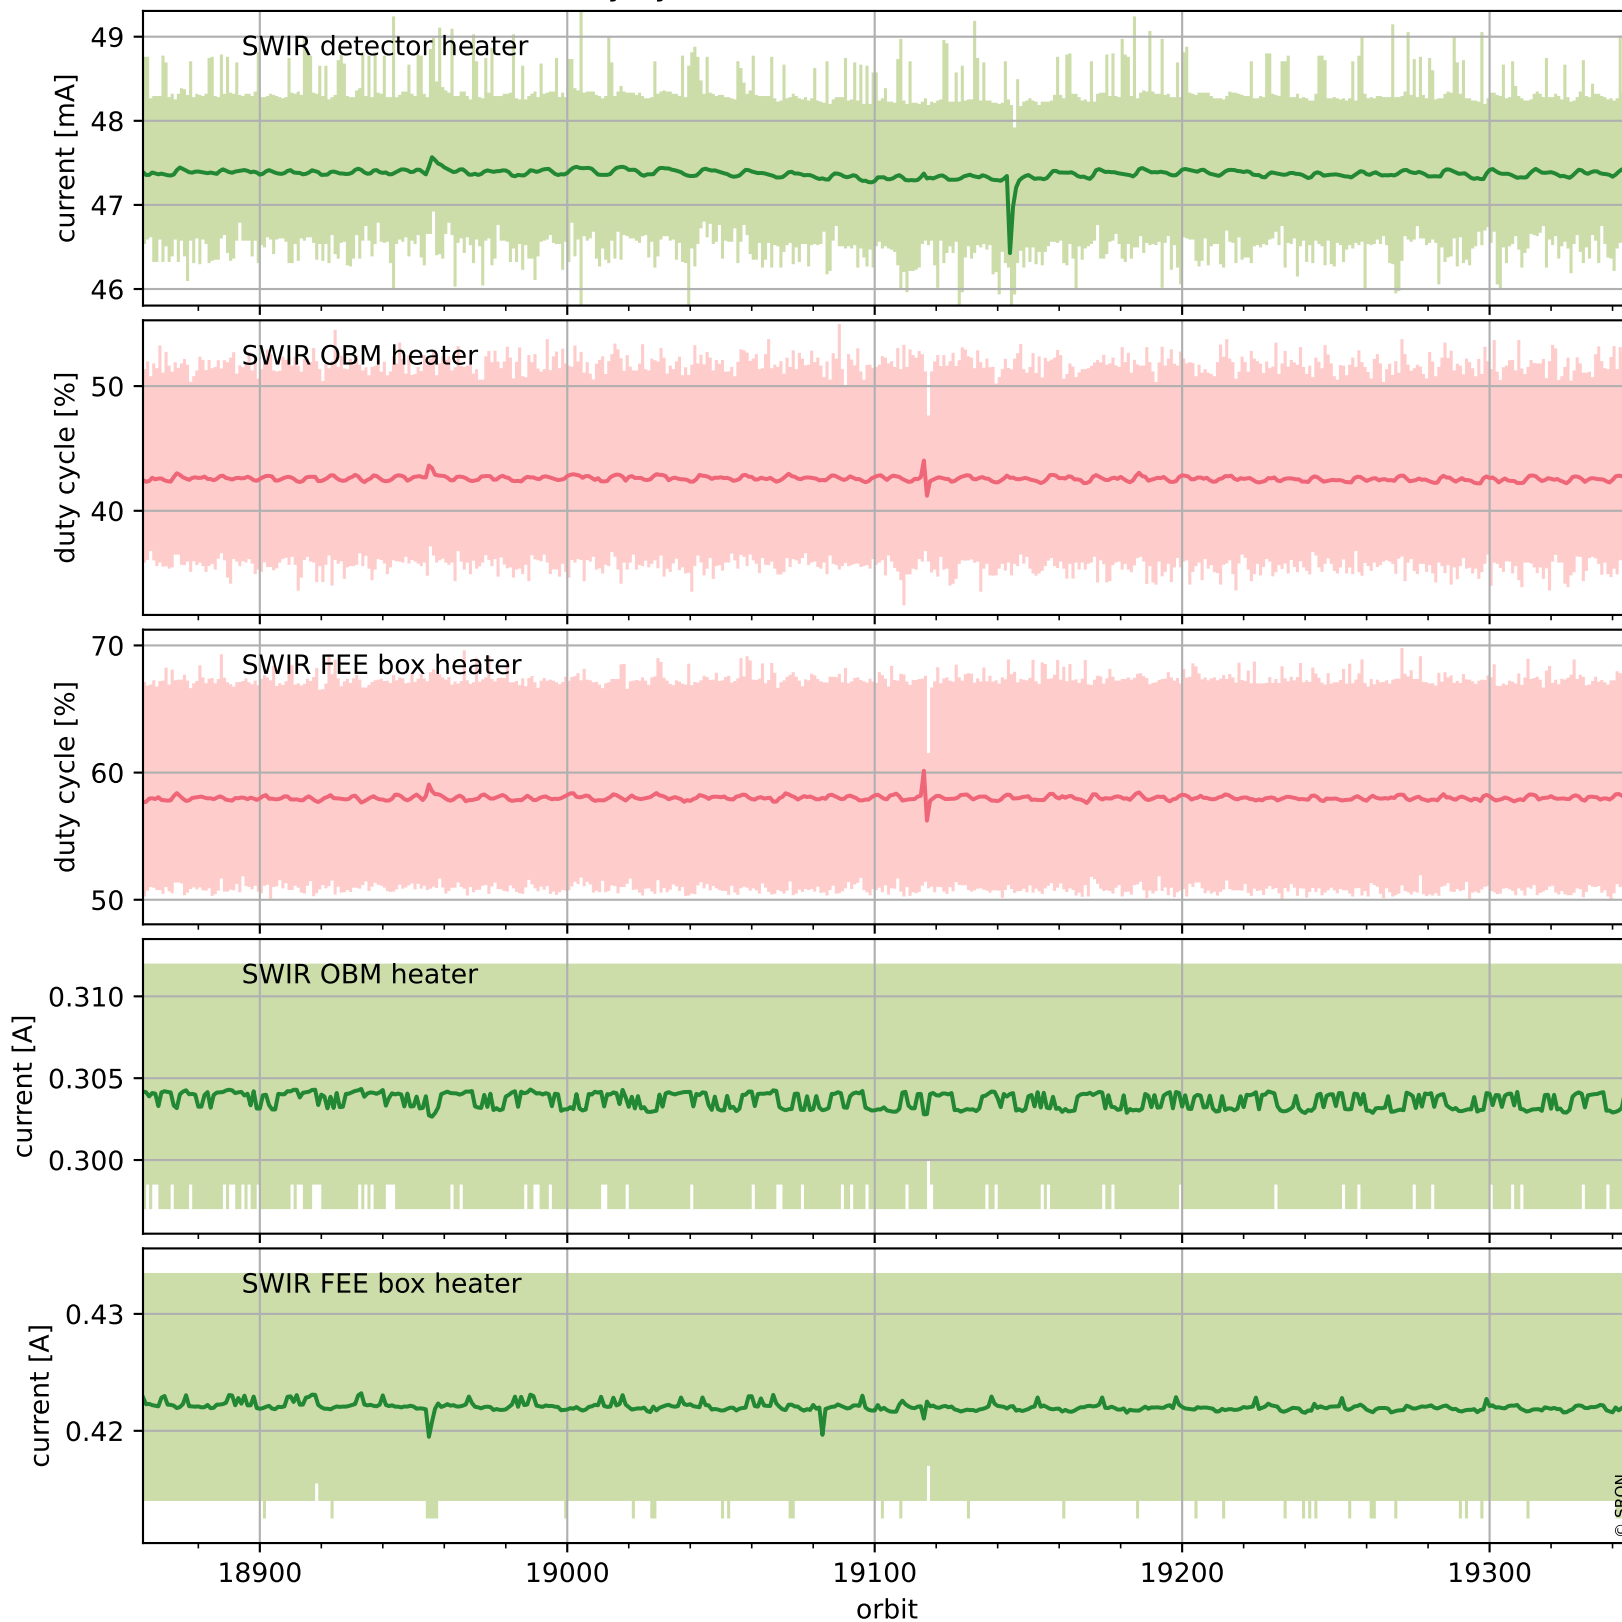

Tropomi SWIR housekeeping data

orbits : [19333, 19346]
coverage : 2021-07-07 / 2021-07-08
created : 2023-08-21T09:14:54

Temperature of sensors relevant for SWIR (one day)

Tropomi SWIR housekeeping data

orbits : [18862, 19346]
coverage : 2021-06-03 / 2021-07-08
created : 2023-08-21T09:14:55

Temperature of sensors relevant for SWIR (last month)

Tropomi SWIR housekeeping data

orbits : [19333, 19346]
coverage : 2021-07-07 / 2021-07-08
created : 2023-08-21T09:14:55

Current and duty cycle of 3 heaters relevant for SWIR (one day)

Tropomi SWIR housekeeping data

orbits : [18862, 19346]
coverage : 2021-06-03 / 2021-07-08
created : 2023-08-21T09:14:56

Current and duty cycle of 3 heaters relevant for SWIR (last month)

Tropomi SWIR housekeeping data

orbits : [19333, 19346]
coverage : 2021-07-07 / 2021-07-08
created : 2023-08-21T09:14:56

Temperature of sensors at the SWIR front-end electronics (one day)

Tropomi SWIR housekeeping data

orbits : [18862, 19346]
coverage : 2021-06-03 / 2021-07-08
created : 2023-08-21T09:14:56