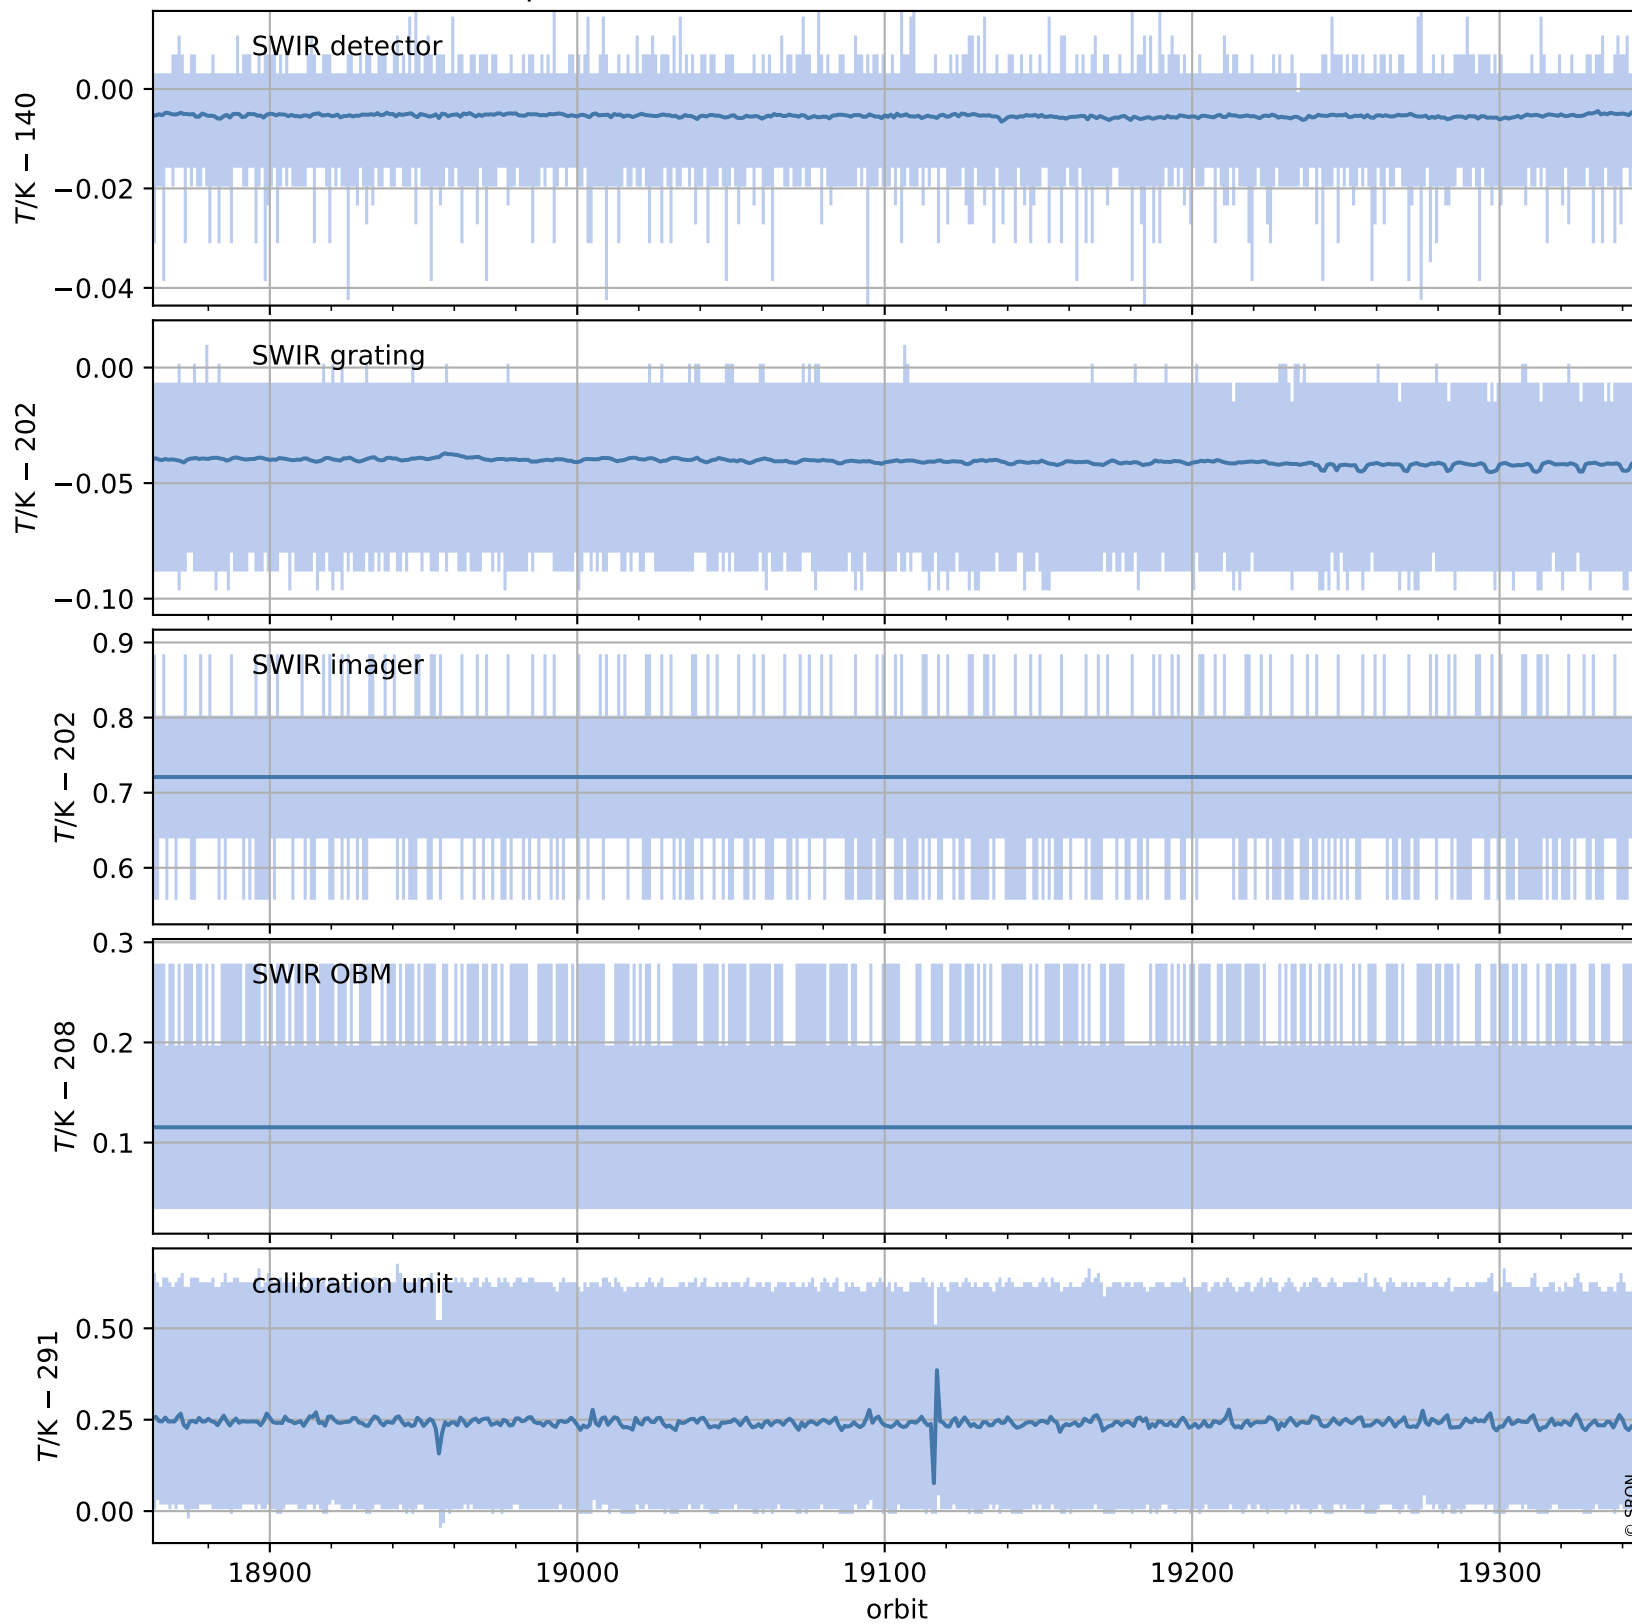

Tropomi SWIR housekeeping data

orbits : [19333, 19346]
coverage : 2021-07-07 / 2021-07-08
created : 2023-08-21T09:14:54

Temperature of sensors relevant for SWIR (one day)

Tropomi SWIR housekeeping data

orbits : [18862, 19346]
coverage : 2021-06-03 / 2021-07-08
created : 2023-08-21T09:14:55

Temperature of sensors relevant for SWIR (last month)

Tropomi SWIR housekeeping data

orbits : [19333, 19346]
coverage : 2021-07-07 / 2021-07-08
created : 2023-08-21T09:14:55

Current and duty cycle of 3 heaters relevant for SWIR (one day)

Tropomi SWIR housekeeping data

orbits : [18862, 19346]
coverage : 2021-06-03 / 2021-07-08
created : 2023-08-21T09:14:56

Current and duty cycle of 3 heaters relevant for SWIR (last month)

Tropomi SWIR housekeeping data

orbits : [19333, 19346]
coverage : 2021-07-07 / 2021-07-08
created : 2023-08-21T09:14:56

Temperature of sensors at the SWIR front-end electronics (one day)

Tropomi SWIR housekeeping data

orbits : [18862, 19346]
coverage : 2021-06-03 / 2021-07-08
created : 2023-08-21T09:14:56