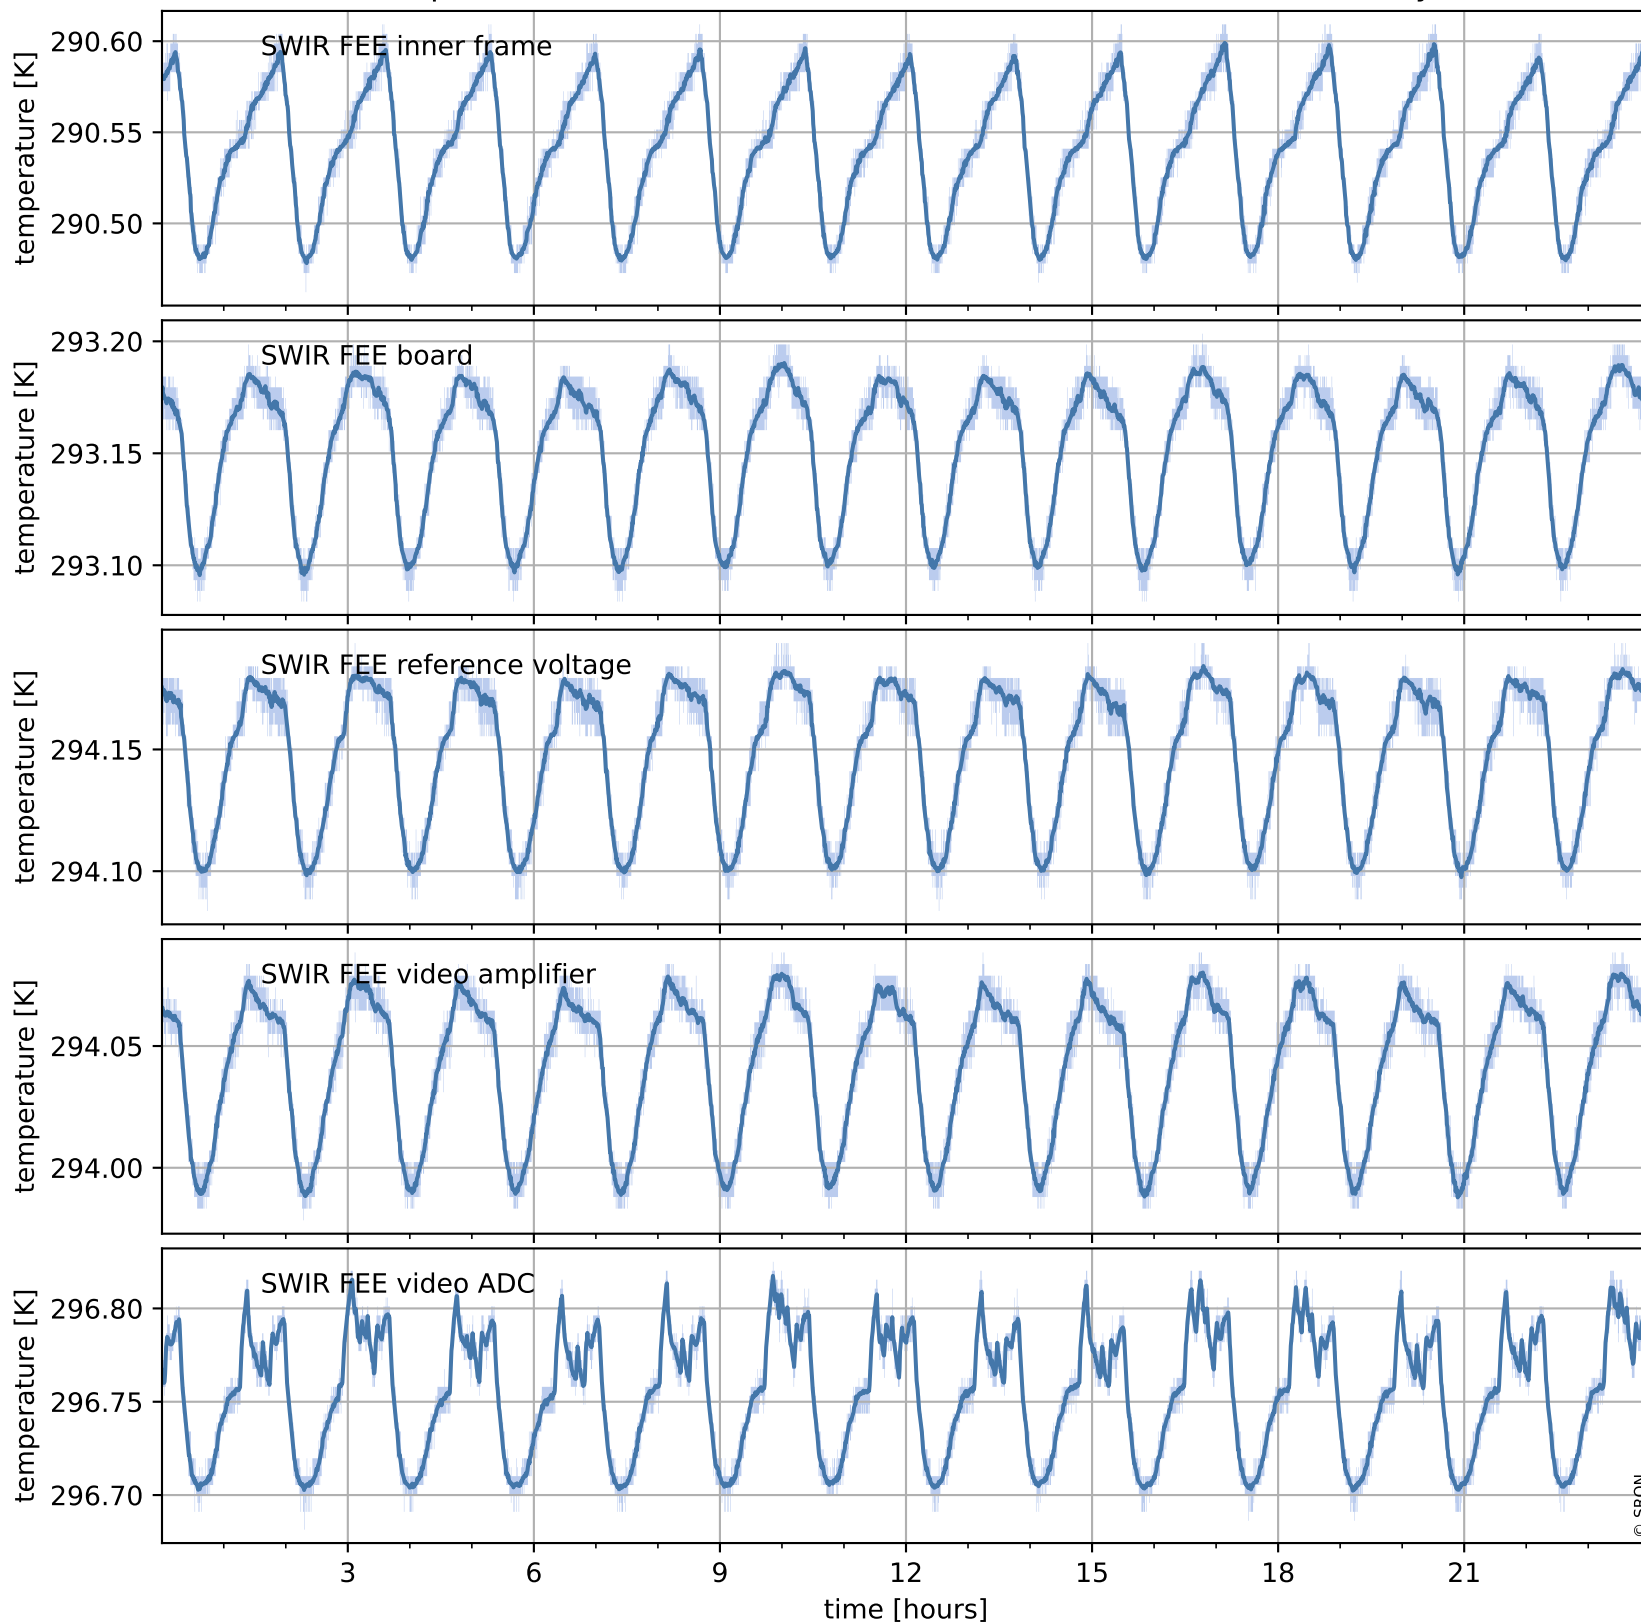

Tropomi SWIR housekeeping data

orbits : [19333, 19346]
coverage : 2021-07-07 / 2021-07-08
created : 2023-08-21T09:14:54

Temperature of sensors relevant for SWIR (one day)

Tropomi SWIR housekeeping data

orbits : [18862, 19346]
coverage : 2021-06-03 / 2021-07-08
created : 2023-08-21T09:14:55

Temperature of sensors relevant for SWIR (last month)

Tropomi SWIR housekeeping data

orbits : [19333, 19346]
coverage : 2021-07-07 / 2021-07-08
created : 2023-08-21T09:14:55

Current and duty cycle of 3 heaters relevant for SWIR (one day)

Tropomi SWIR housekeeping data

orbits : [18862, 19346]
coverage : 2021-06-03 / 2021-07-08
created : 2023-08-21T09:14:56

Current and duty cycle of 3 heaters relevant for SWIR (last month)

Tropomi SWIR housekeeping data

orbits : [19333, 19346]
coverage : 2021-07-07 / 2021-07-08
created : 2023-08-21T09:14:56

Temperature of sensors at the SWIR front-end electronics (one day)

Tropomi SWIR housekeeping data

orbits : [18862, 19346]
coverage : 2021-06-03 / 2021-07-08
created : 2023-08-21T09:14:56