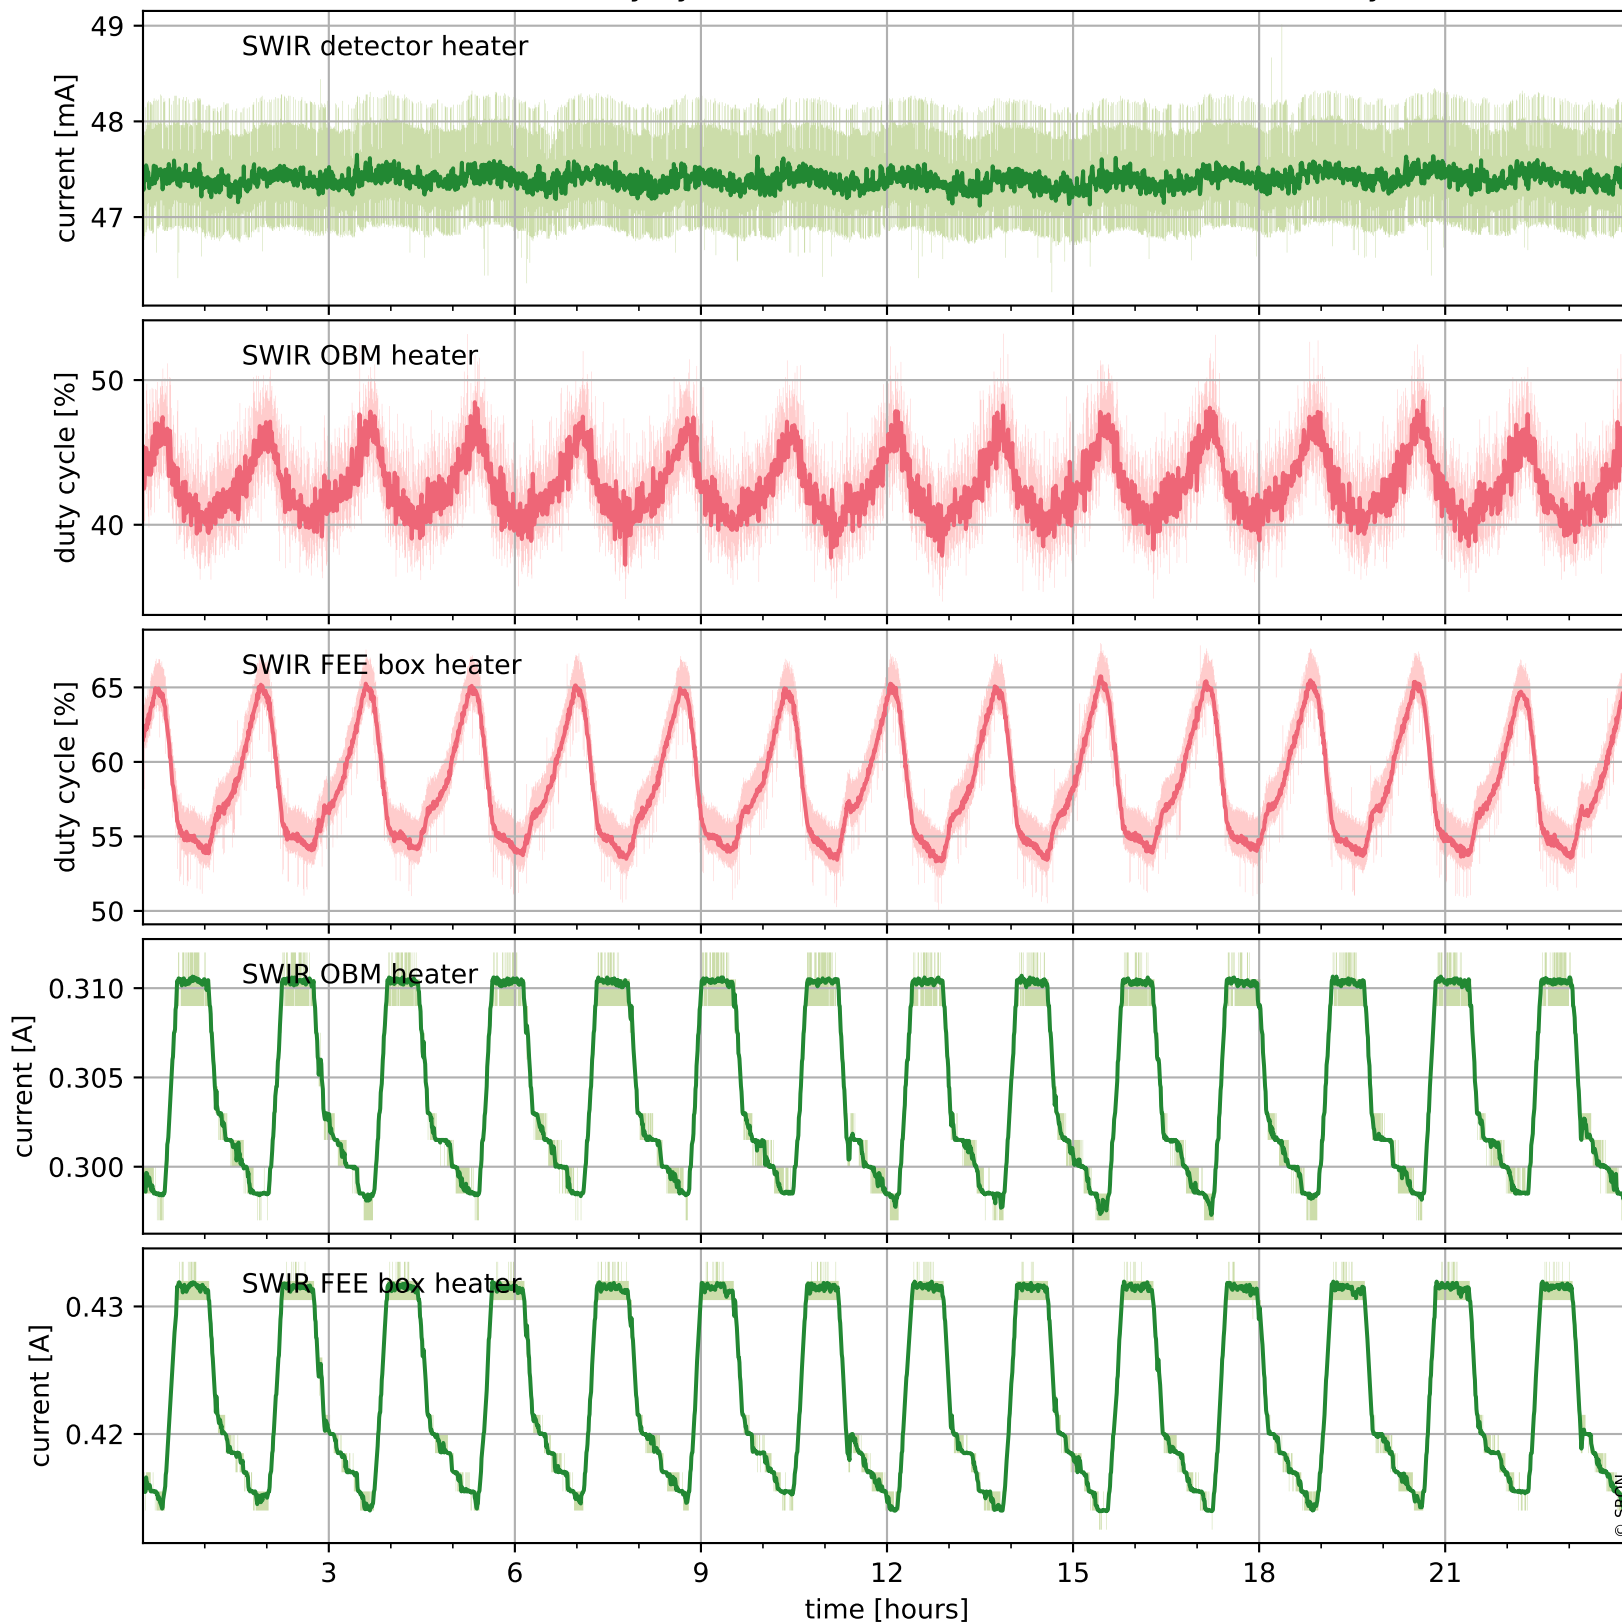

Tropomi SWIR housekeeping data

orbits : [19333, 19346]
coverage : 2021-07-07 / 2021-07-08
created : 2023-08-21T09:14:54

Temperature of sensors relevant for SWIR (one day)

Tropomi SWIR housekeeping data

orbits : [18862, 19346]
coverage : 2021-06-03 / 2021-07-08
created : 2023-08-21T09:14:55

Temperature of sensors relevant for SWIR (last month)

Tropomi SWIR housekeeping data

orbits : [19333, 19346]
coverage : 2021-07-07 / 2021-07-08
created : 2023-08-21T09:14:55

Current and duty cycle of 3 heaters relevant for SWIR (one day)

Tropomi SWIR housekeeping data

orbits : [18862, 19346]
coverage : 2021-06-03 / 2021-07-08
created : 2023-08-21T09:14:56

Current and duty cycle of 3 heaters relevant for SWIR (last month)

Tropomi SWIR housekeeping data

orbits : [19333, 19346]
coverage : 2021-07-07 / 2021-07-08
created : 2023-08-21T09:14:56

Temperature of sensors at the SWIR front-end electronics (one day)

Tropomi SWIR housekeeping data

orbits : [18862, 19346]
coverage : 2021-06-03 / 2021-07-08
created : 2023-08-21T09:14:56