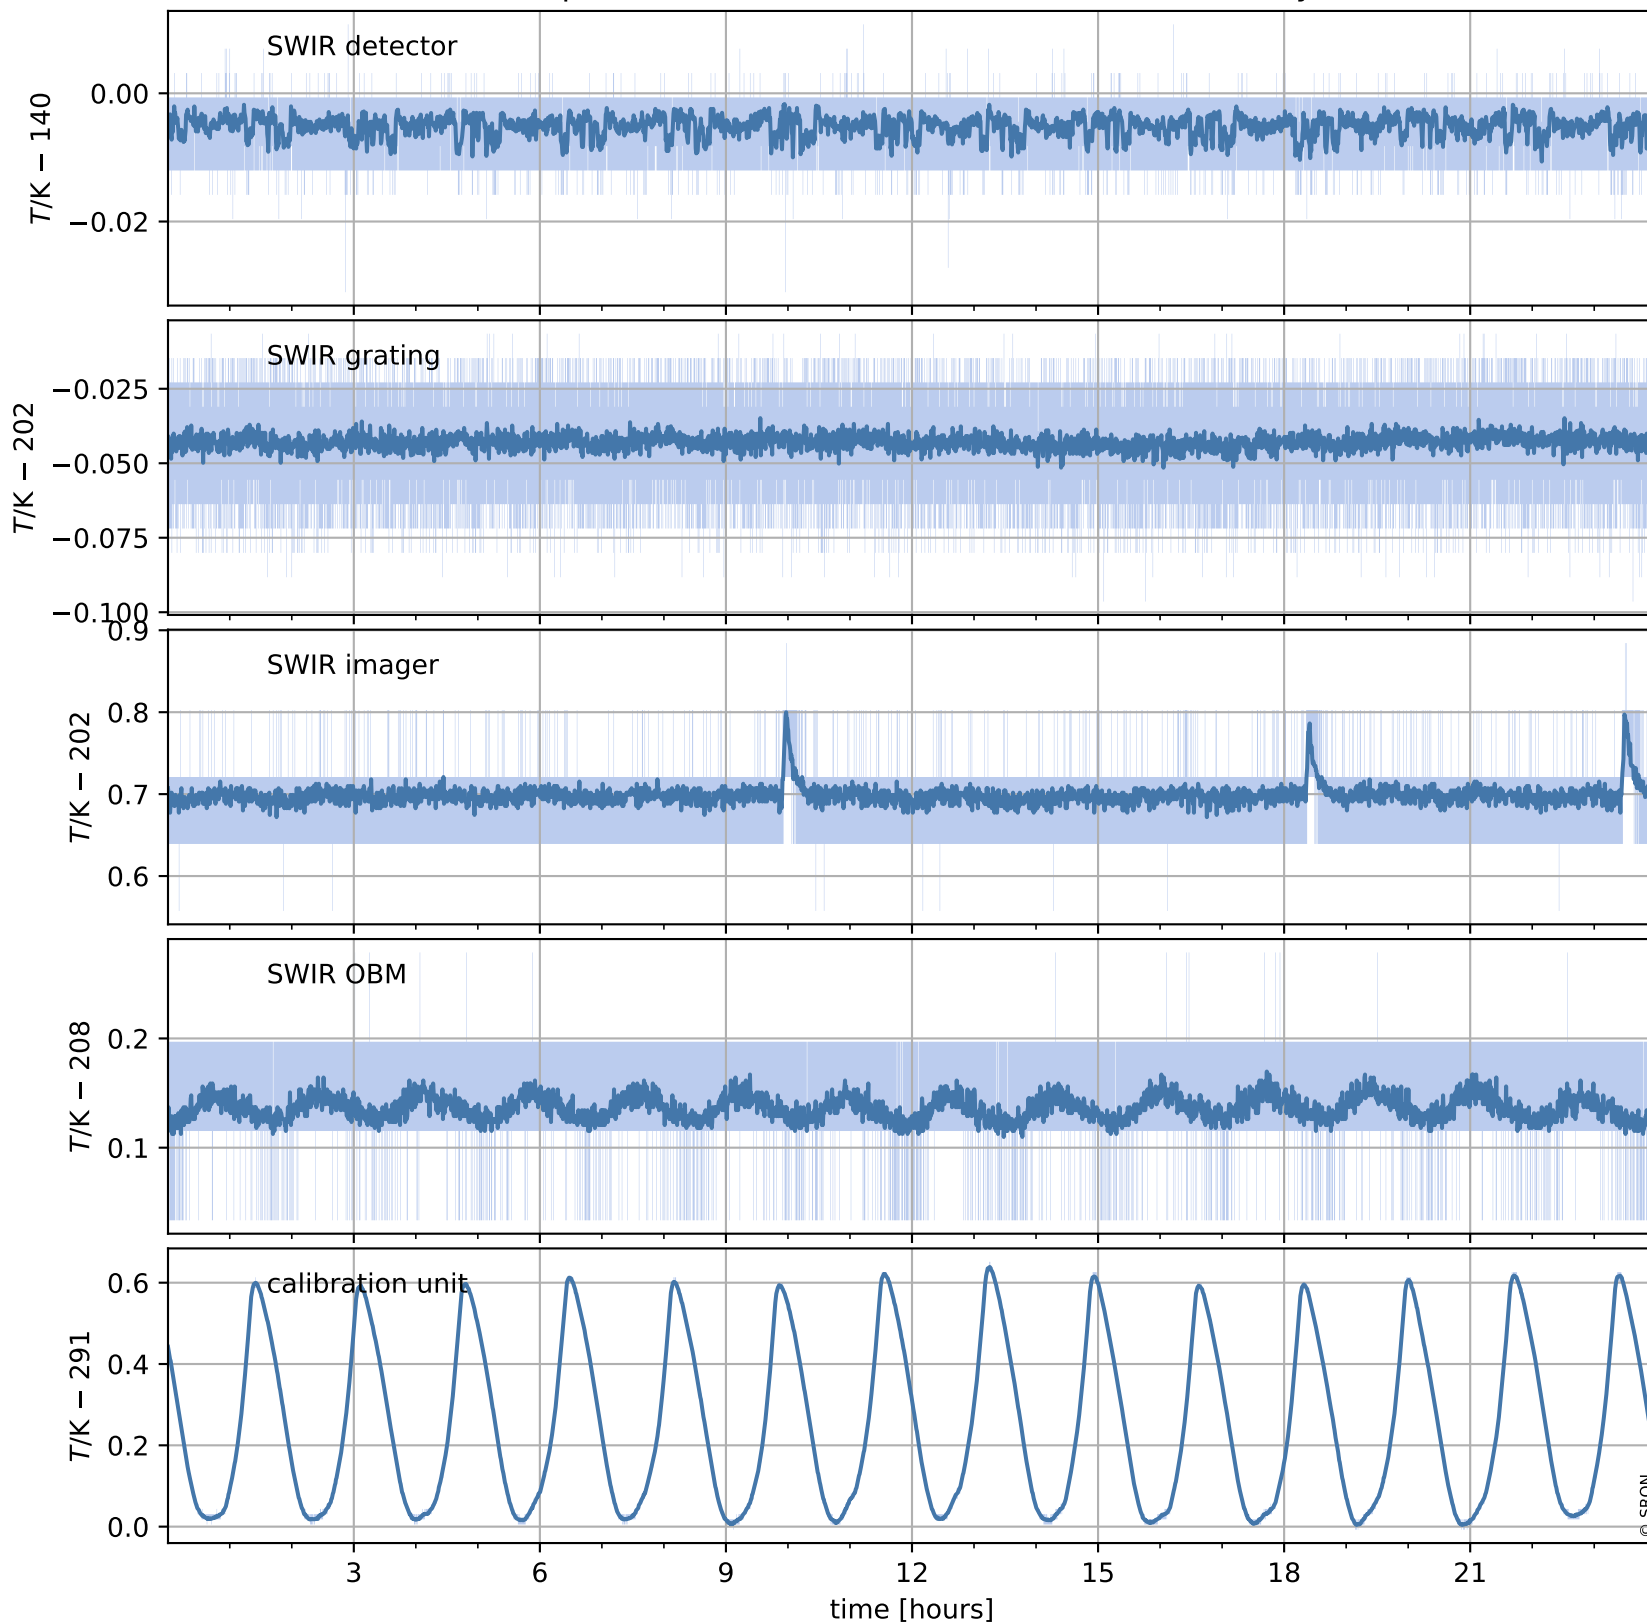

Tropomi SWIR housekeeping data

orbits : [19333, 19346]
coverage : 2021-07-07 / 2021-07-08
created : 2023-08-21T09:14:54

Temperature of sensors relevant for SWIR (one day)

Tropomi SWIR housekeeping data

orbits : [18862, 19346]
coverage : 2021-06-03 / 2021-07-08
created : 2023-08-21T09:14:55

Temperature of sensors relevant for SWIR (last month)

Tropomi SWIR housekeeping data

orbits : [19333, 19346]
coverage : 2021-07-07 / 2021-07-08
created : 2023-08-21T09:14:55

Current and duty cycle of 3 heaters relevant for SWIR (one day)

Tropomi SWIR housekeeping data

orbits : [18862, 19346]
coverage : 2021-06-03 / 2021-07-08
created : 2023-08-21T09:14:56

Current and duty cycle of 3 heaters relevant for SWIR (last month)

Tropomi SWIR housekeeping data