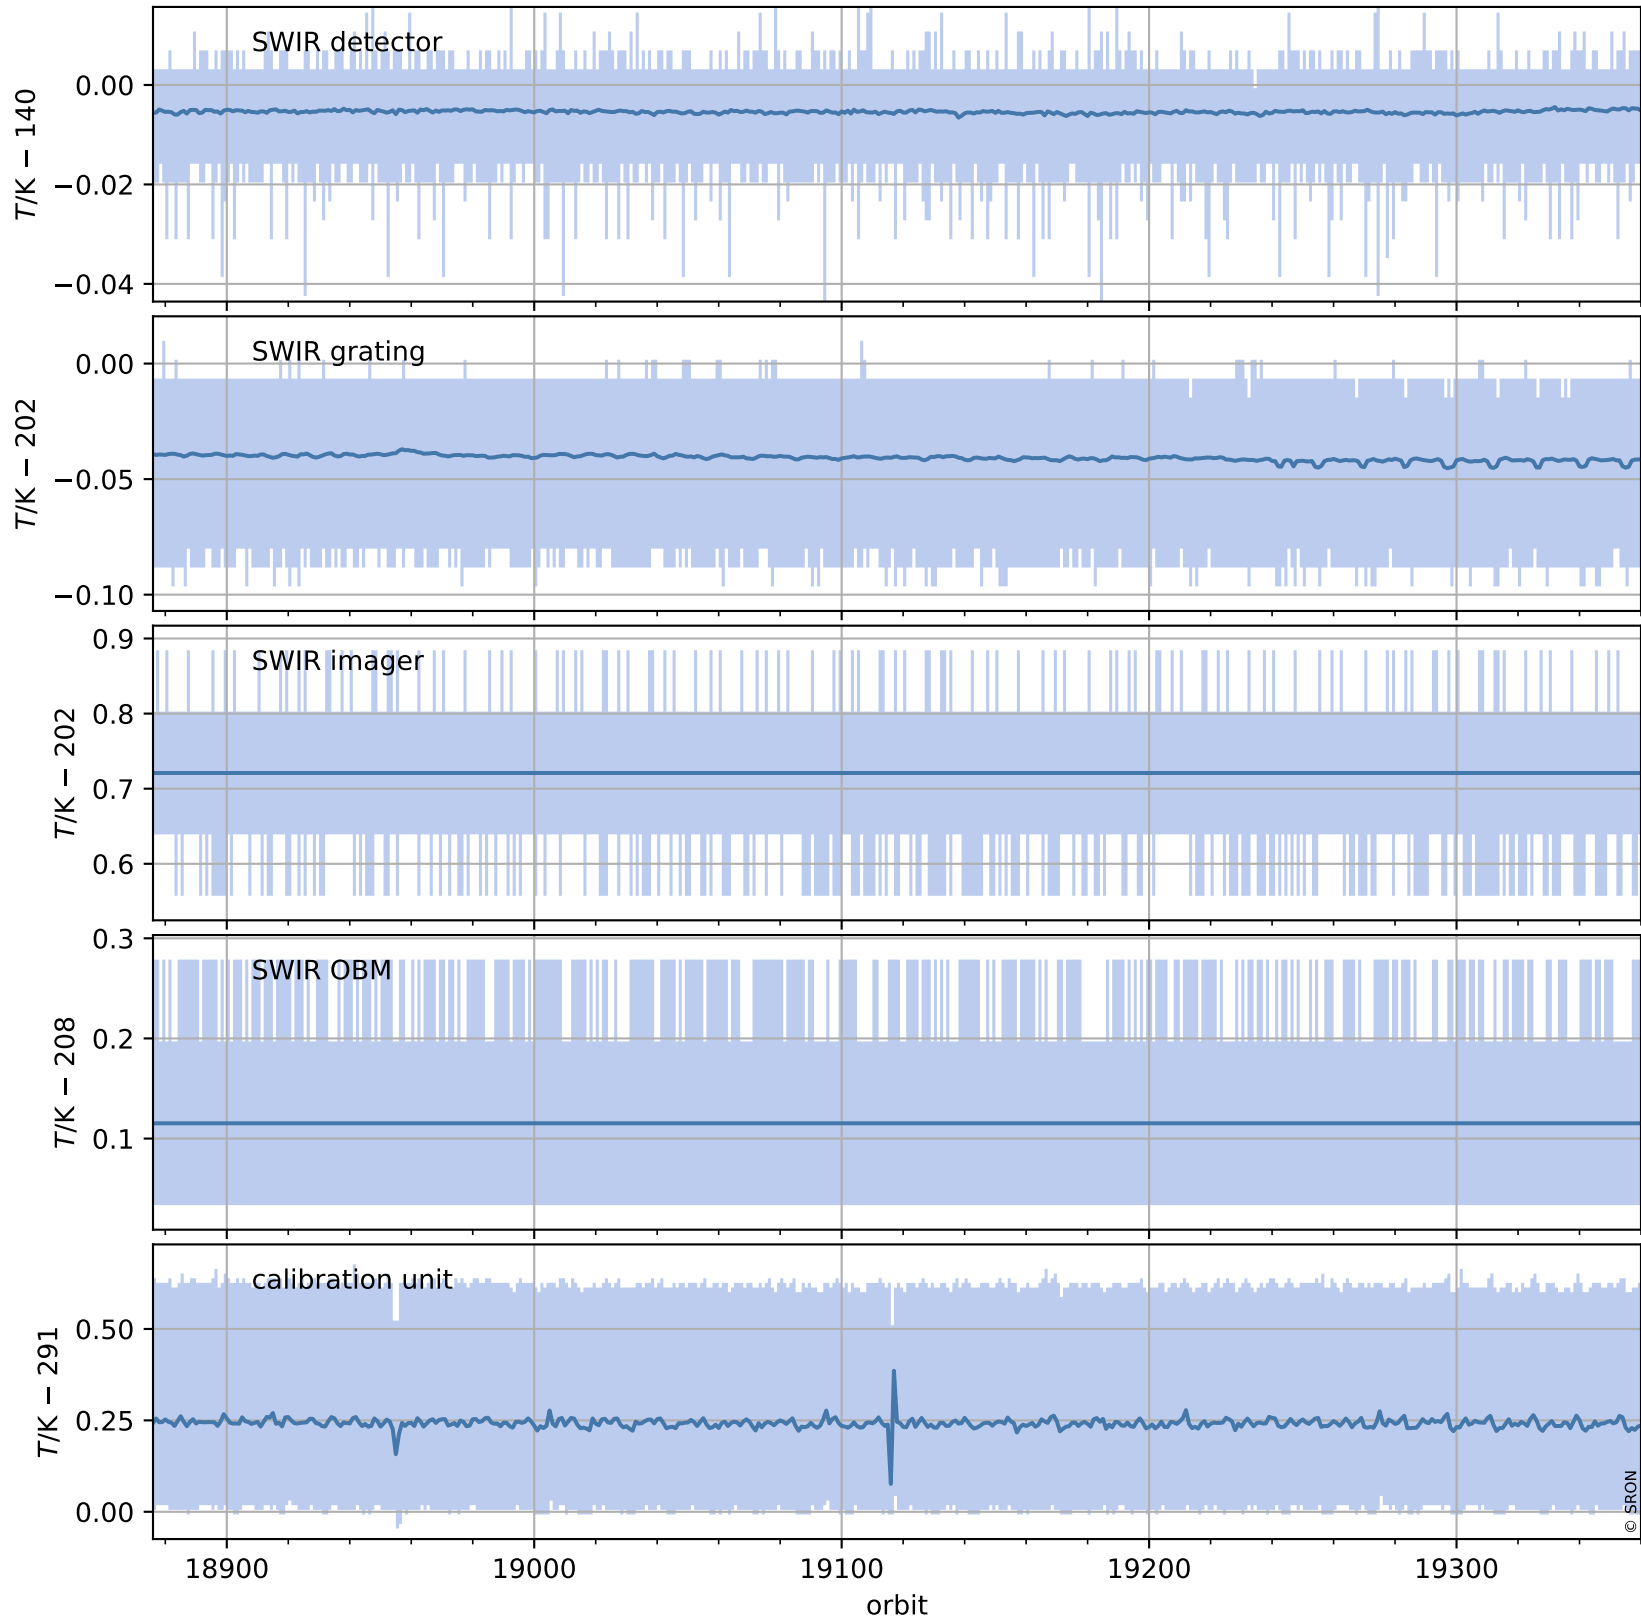

Tropomi SWIR housekeeping data

orbits : [19347, 19360]
coverage : 2021-07-08 / 2021-07-09
created : 2023-08-21T09:14:57

Temperature of sensors relevant for SWIR (one day)

Tropomi SWIR housekeeping data

orbits : [18876, 19360]
coverage : 2021-06-04 / 2021-07-09
created : 2023-08-21T09:14:57

Temperature of sensors relevant for SWIR (last month)

Tropomi SWIR housekeeping data

orbits : [19347, 19360]
coverage : 2021-07-08 / 2021-07-09
created : 2023-08-21T09:14:57

Current and duty cycle of 3 heaters relevant for SWIR (one day)

Tropomi SWIR housekeeping data

orbits : [18876, 19360]
coverage : 2021-06-04 / 2021-07-09
created : 2023-08-21T09:14:58

Current and duty cycle of 3 heaters relevant for SWIR (last month)

Tropomi SWIR housekeeping data

orbits : [19347, 19360]
coverage : 2021-07-08 / 2021-07-09
created : 2023-08-21T09:14:58

Temperature of sensors at the SWIR front-end electronics (one day)

Tropomi SWIR housekeeping data

orbits : [18876, 19360]
coverage : 2021-06-04 / 2021-07-09
created : 2023-08-21T09:14:59