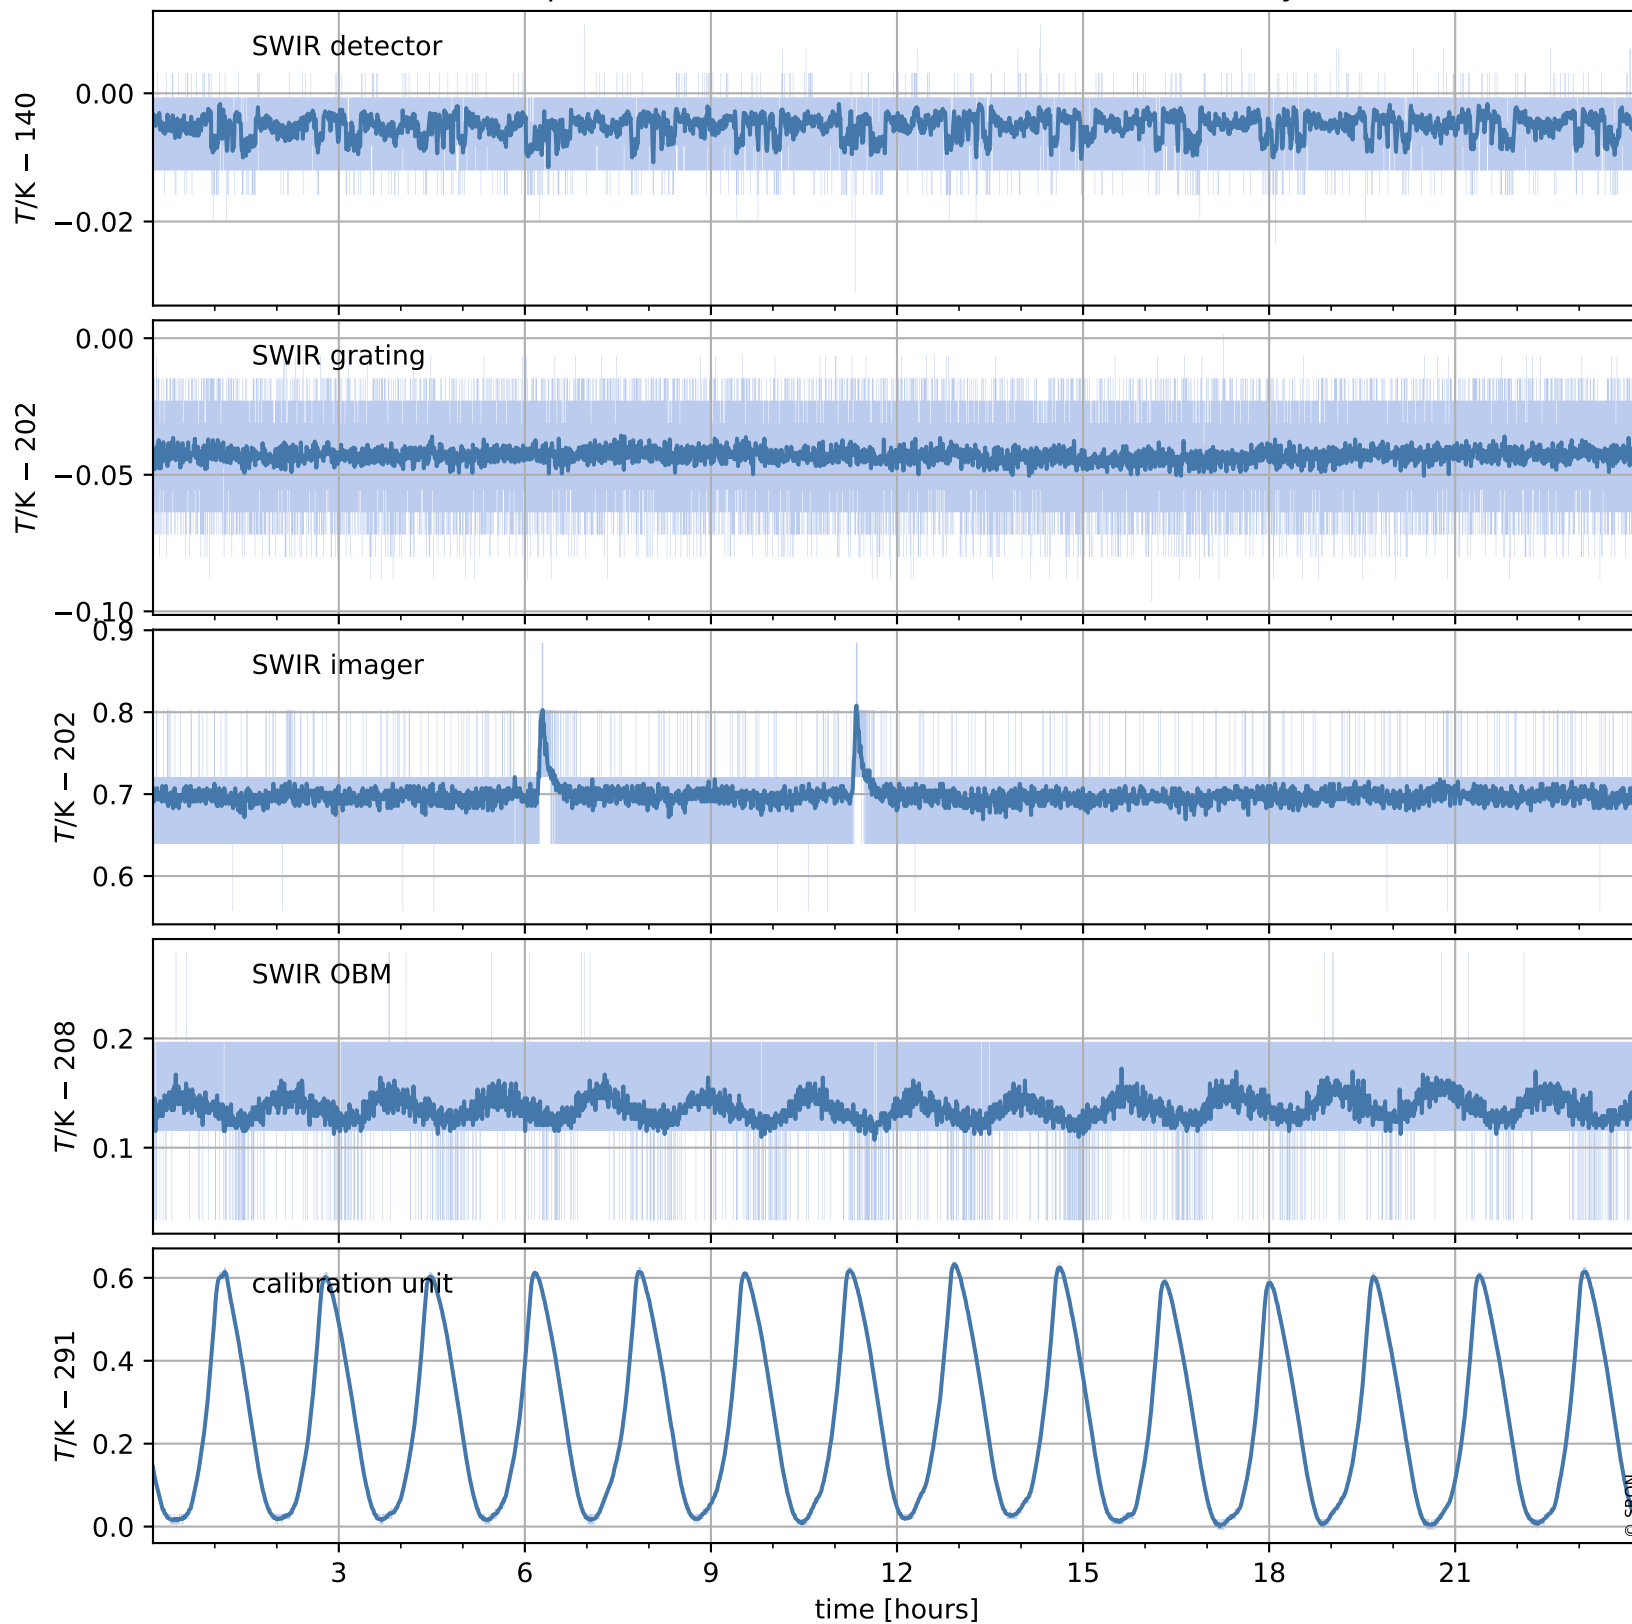

Tropomi SWIR housekeeping data

orbits : [19347, 19360]
coverage : 2021-07-08 / 2021-07-09
created : 2023-08-21T09:14:57

Temperature of sensors relevant for SWIR (one day)

Tropomi SWIR housekeeping data

orbits : [18876, 19360]
coverage : 2021-06-04 / 2021-07-09
created : 2023-08-21T09:14:57

Temperature of sensors relevant for SWIR (last month)

Tropomi SWIR housekeeping data

orbits : [19347, 19360]
coverage : 2021-07-08 / 2021-07-09
created : 2023-08-21T09:14:57

Current and duty cycle of 3 heaters relevant for SWIR (one day)

Tropomi SWIR housekeeping data

orbits : [18876, 19360]
coverage : 2021-06-04 / 2021-07-09
created : 2023-08-21T09:14:58

Current and duty cycle of 3 heaters relevant for SWIR (last month)

Tropomi SWIR housekeeping data

orbits : [19347, 19360]
coverage : 2021-07-08 / 2021-07-09
created : 2023-08-21T09:14:58

Temperature of sensors at the SWIR front-end electronics (one day)

Tropomi SWIR housekeeping data

orbits : [18876, 19360]
coverage : 2021-06-04 / 2021-07-09
created : 2023-08-21T09:14:59