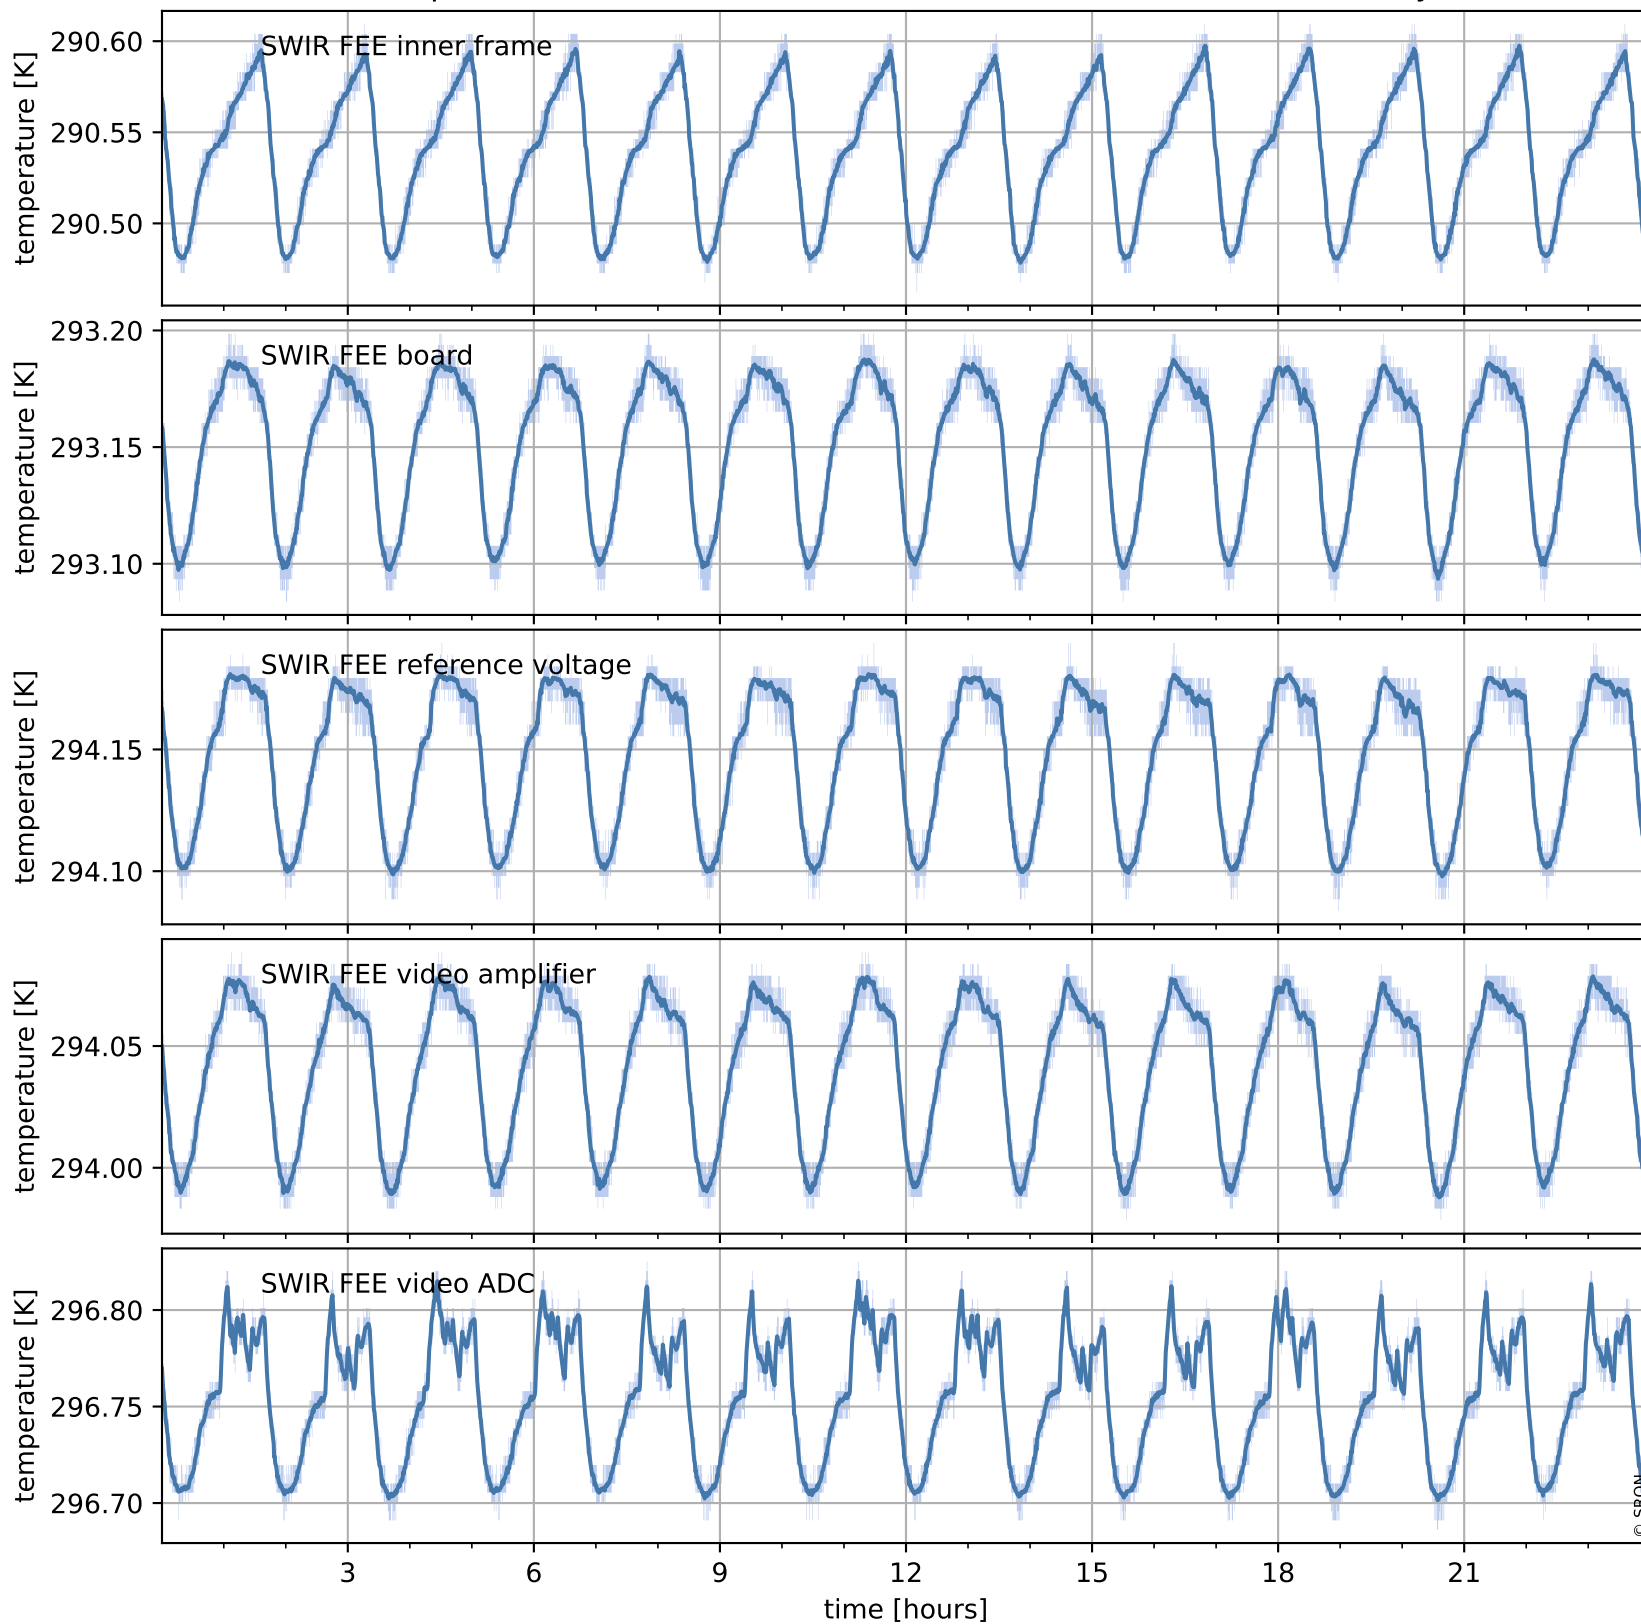

Tropomi SWIR housekeeping data

orbits : [19347, 19360]
coverage : 2021-07-08 / 2021-07-09
created : 2023-08-21T09:14:57

Temperature of sensors relevant for SWIR (one day)

Tropomi SWIR housekeeping data

orbits : [18876, 19360]
coverage : 2021-06-04 / 2021-07-09
created : 2023-08-21T09:14:57

Temperature of sensors relevant for SWIR (last month)

Tropomi SWIR housekeeping data

orbits : [19347, 19360]
coverage : 2021-07-08 / 2021-07-09
created : 2023-08-21T09:14:57

Current and duty cycle of 3 heaters relevant for SWIR (one day)

Tropomi SWIR housekeeping data

orbits : [18876, 19360]
coverage : 2021-06-04 / 2021-07-09
created : 2023-08-21T09:14:58

Current and duty cycle of 3 heaters relevant for SWIR (last month)

Tropomi SWIR housekeeping data

orbits : [19347, 19360]
coverage : 2021-07-08 / 2021-07-09
created : 2023-08-21T09:14:58

Temperature of sensors at the SWIR front-end electronics (one day)

Tropomi SWIR housekeeping data

orbits : [18876, 19360]
coverage : 2021-06-04 / 2021-07-09
created : 2023-08-21T09:14:59