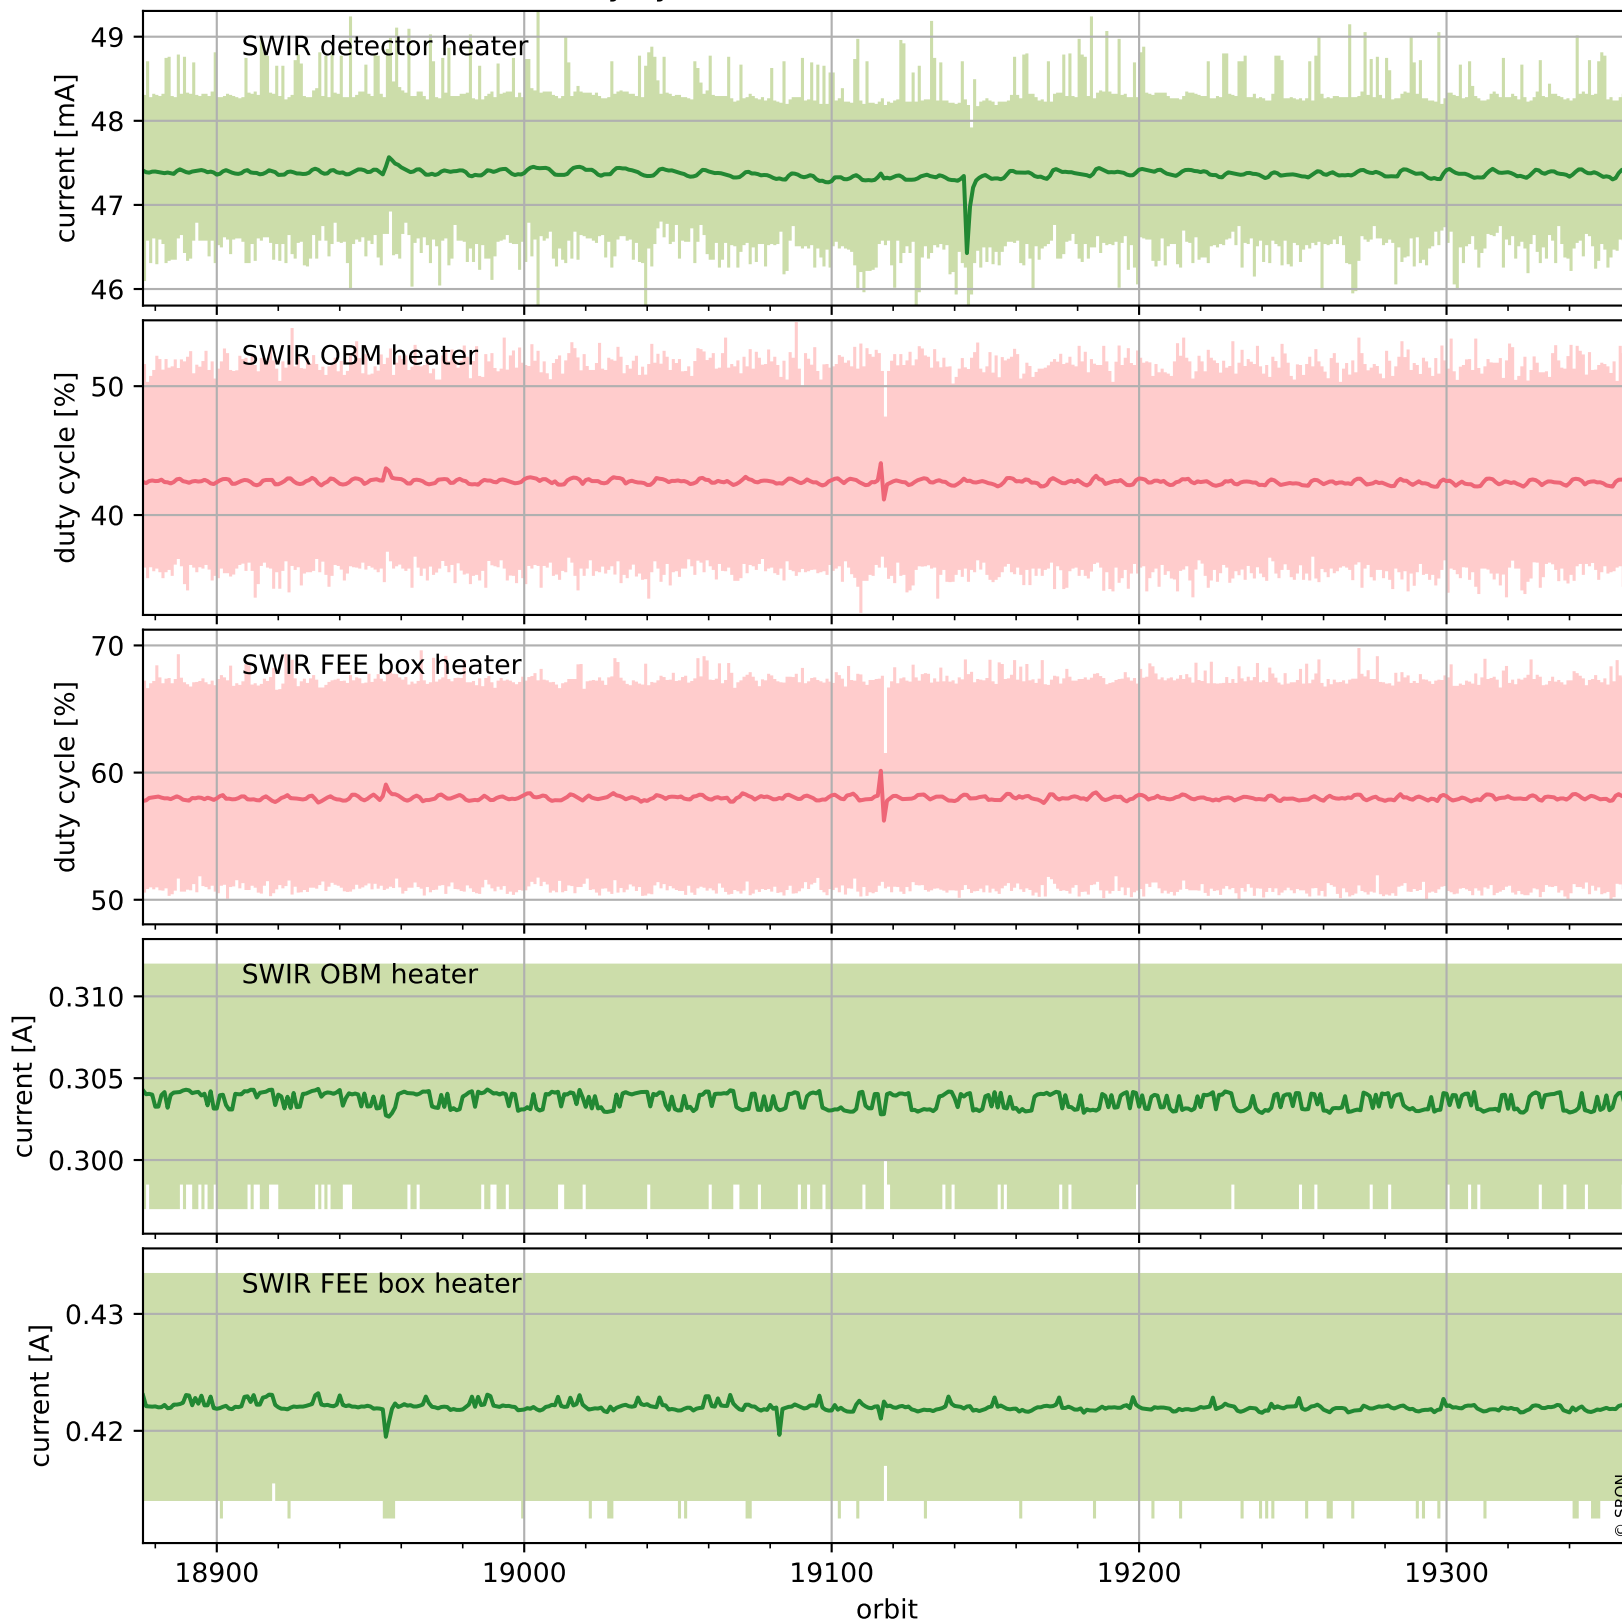

Tropomi SWIR housekeeping data

orbits : [19347, 19360]
coverage : 2021-07-08 / 2021-07-09
created : 2023-08-21T09:14:57

Temperature of sensors relevant for SWIR (one day)

Tropomi SWIR housekeeping data

orbits : [18876, 19360]
coverage : 2021-06-04 / 2021-07-09
created : 2023-08-21T09:14:57

Temperature of sensors relevant for SWIR (last month)

Tropomi SWIR housekeeping data

orbits : [19347, 19360]
coverage : 2021-07-08 / 2021-07-09
created : 2023-08-21T09:14:57

Current and duty cycle of 3 heaters relevant for SWIR (one day)

Tropomi SWIR housekeeping data

orbits : [18876, 19360]
coverage : 2021-06-04 / 2021-07-09
created : 2023-08-21T09:14:58

Current and duty cycle of 3 heaters relevant for SWIR (last month)

Tropomi SWIR housekeeping data

orbits : [19347, 19360]
coverage : 2021-07-08 / 2021-07-09
created : 2023-08-21T09:14:58

Temperature of sensors at the SWIR front-end electronics (one day)

Tropomi SWIR housekeeping data

orbits : [18876, 19360]
coverage : 2021-06-04 / 2021-07-09
created : 2023-08-21T09:14:59