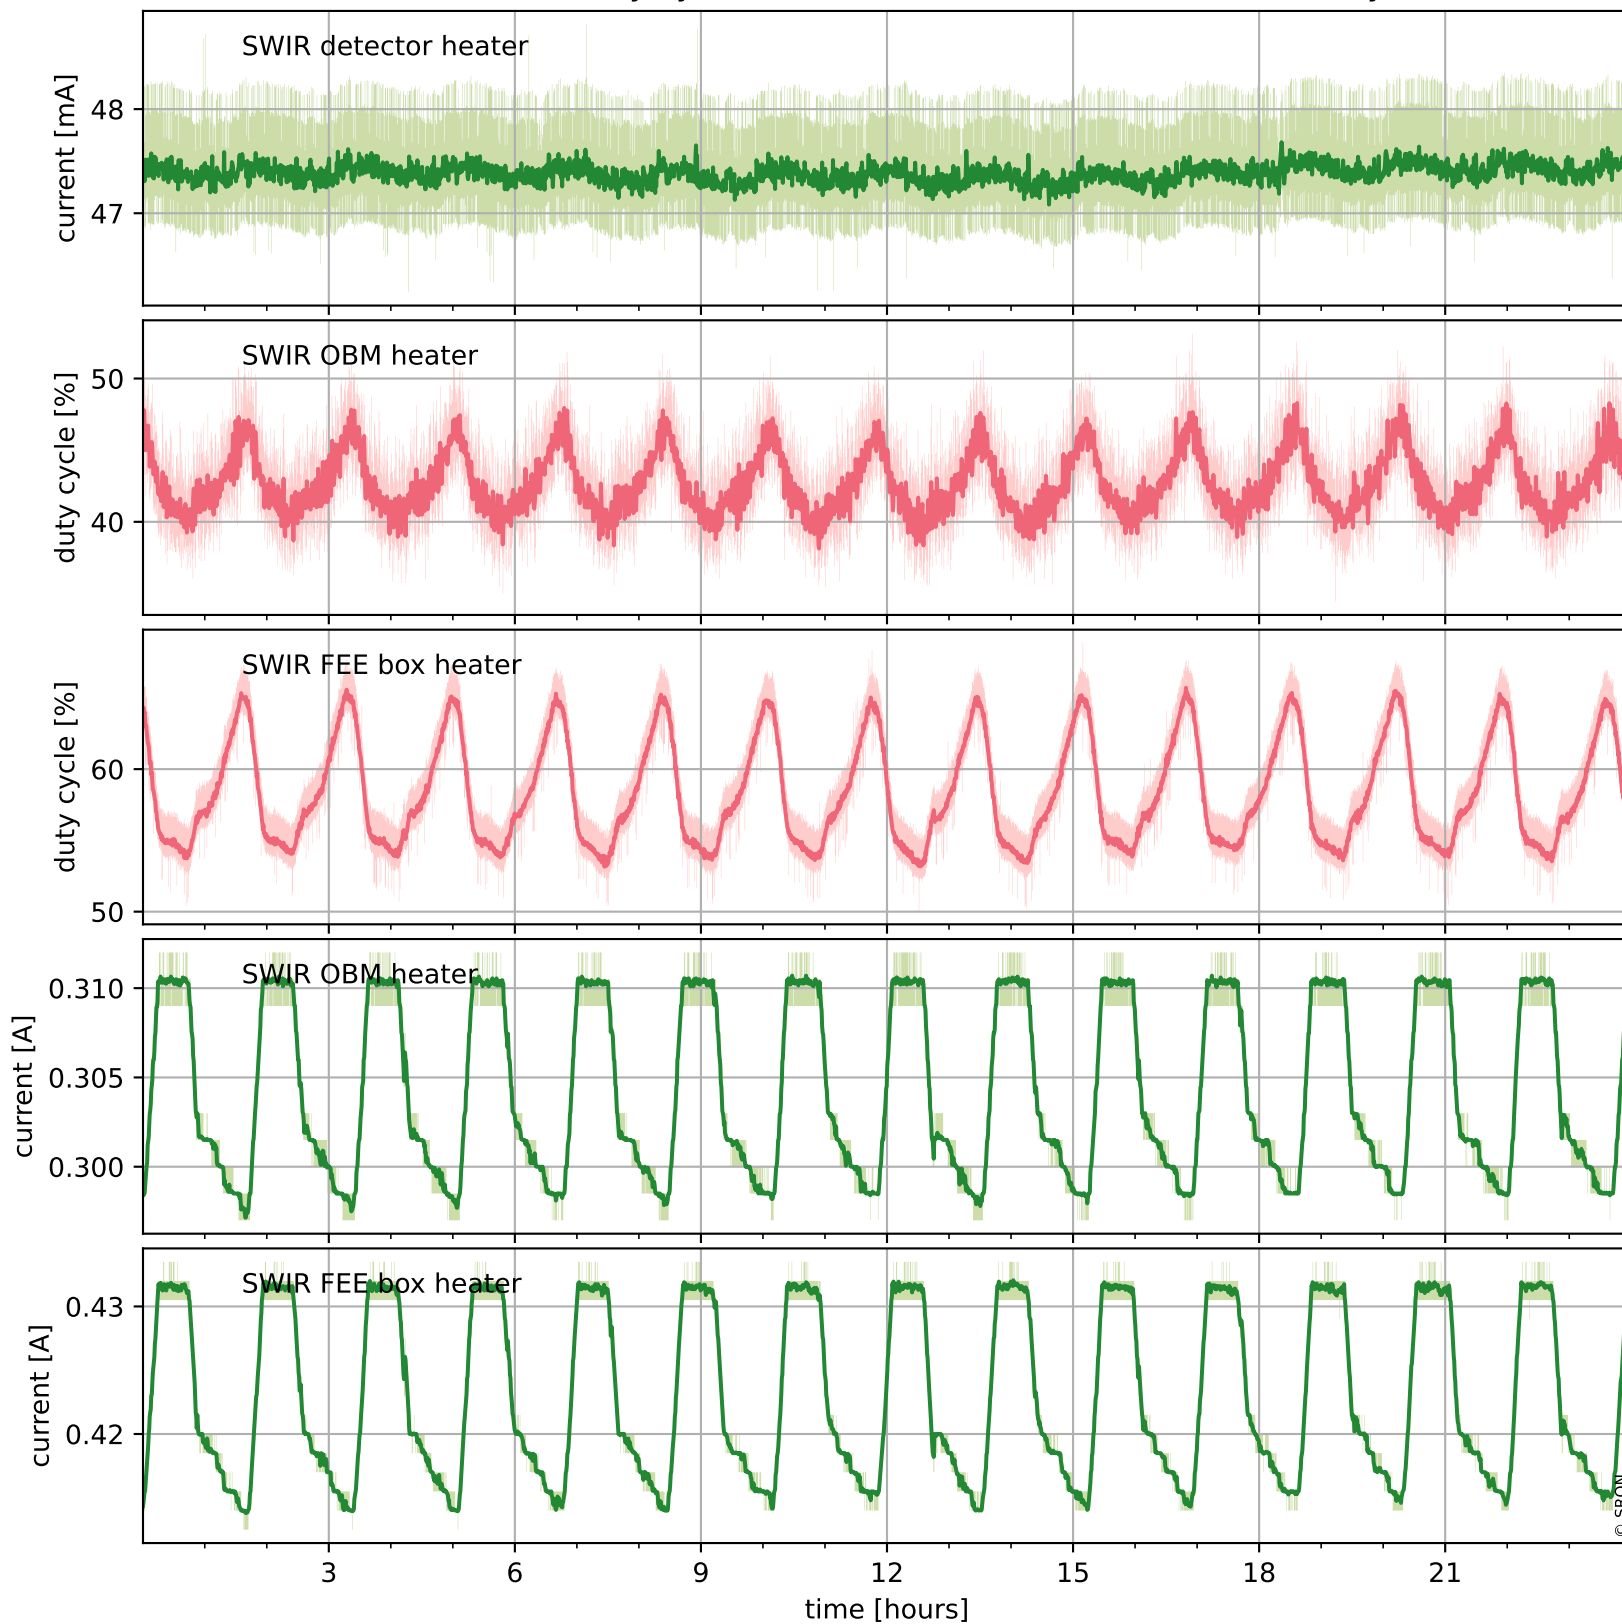

Tropomi SWIR housekeeping data

orbits : [19347, 19360]
coverage : 2021-07-08 / 2021-07-09
created : 2023-08-21T09:14:57

Temperature of sensors relevant for SWIR (one day)

Tropomi SWIR housekeeping data

orbits : [18876, 19360]
coverage : 2021-06-04 / 2021-07-09
created : 2023-08-21T09:14:57

Temperature of sensors relevant for SWIR (last month)

Tropomi SWIR housekeeping data

orbits : [19347, 19360]
coverage : 2021-07-08 / 2021-07-09
created : 2023-08-21T09:14:57

Current and duty cycle of 3 heaters relevant for SWIR (one day)

Tropomi SWIR housekeeping data

orbits : [18876, 19360]
coverage : 2021-06-04 / 2021-07-09
created : 2023-08-21T09:14:58

Current and duty cycle of 3 heaters relevant for SWIR (last month)

Tropomi SWIR housekeeping data

orbits : [19347, 19360]
coverage : 2021-07-08 / 2021-07-09
created : 2023-08-21T09:14:58

Temperature of sensors at the SWIR front-end electronics (one day)

Tropomi SWIR housekeeping data

orbits : [18876, 19360]
coverage : 2021-06-04 / 2021-07-09
created : 2023-08-21T09:14:59