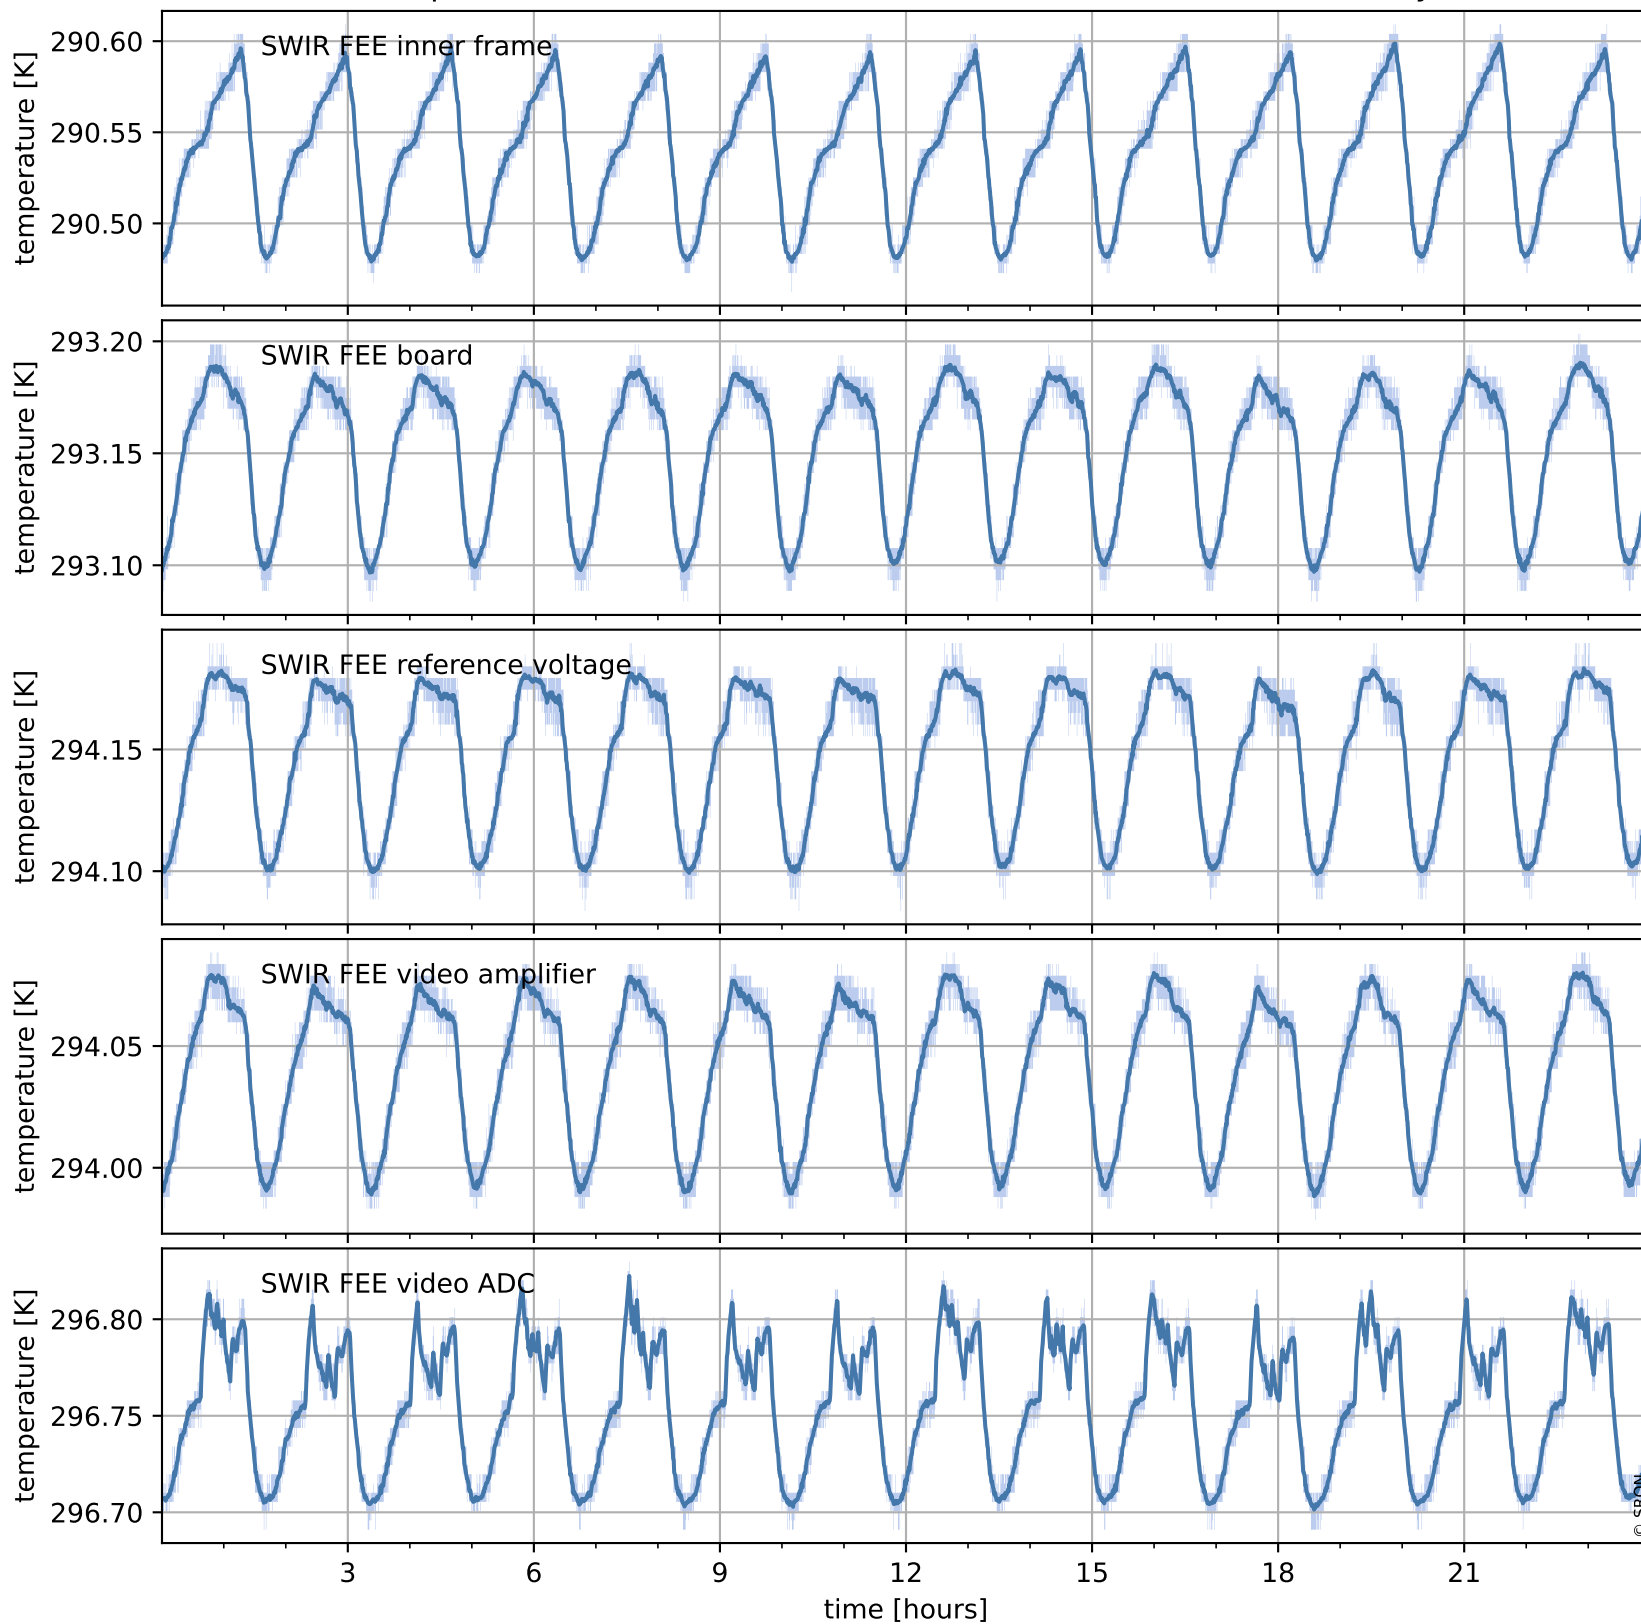

Tropomi SWIR housekeeping data

orbits : [19361, 19374]
coverage : 2021-07-09 / 2021-07-10
created : 2023-08-21T09:15:00

Temperature of sensors at the SWIR front-end electronics (one day)