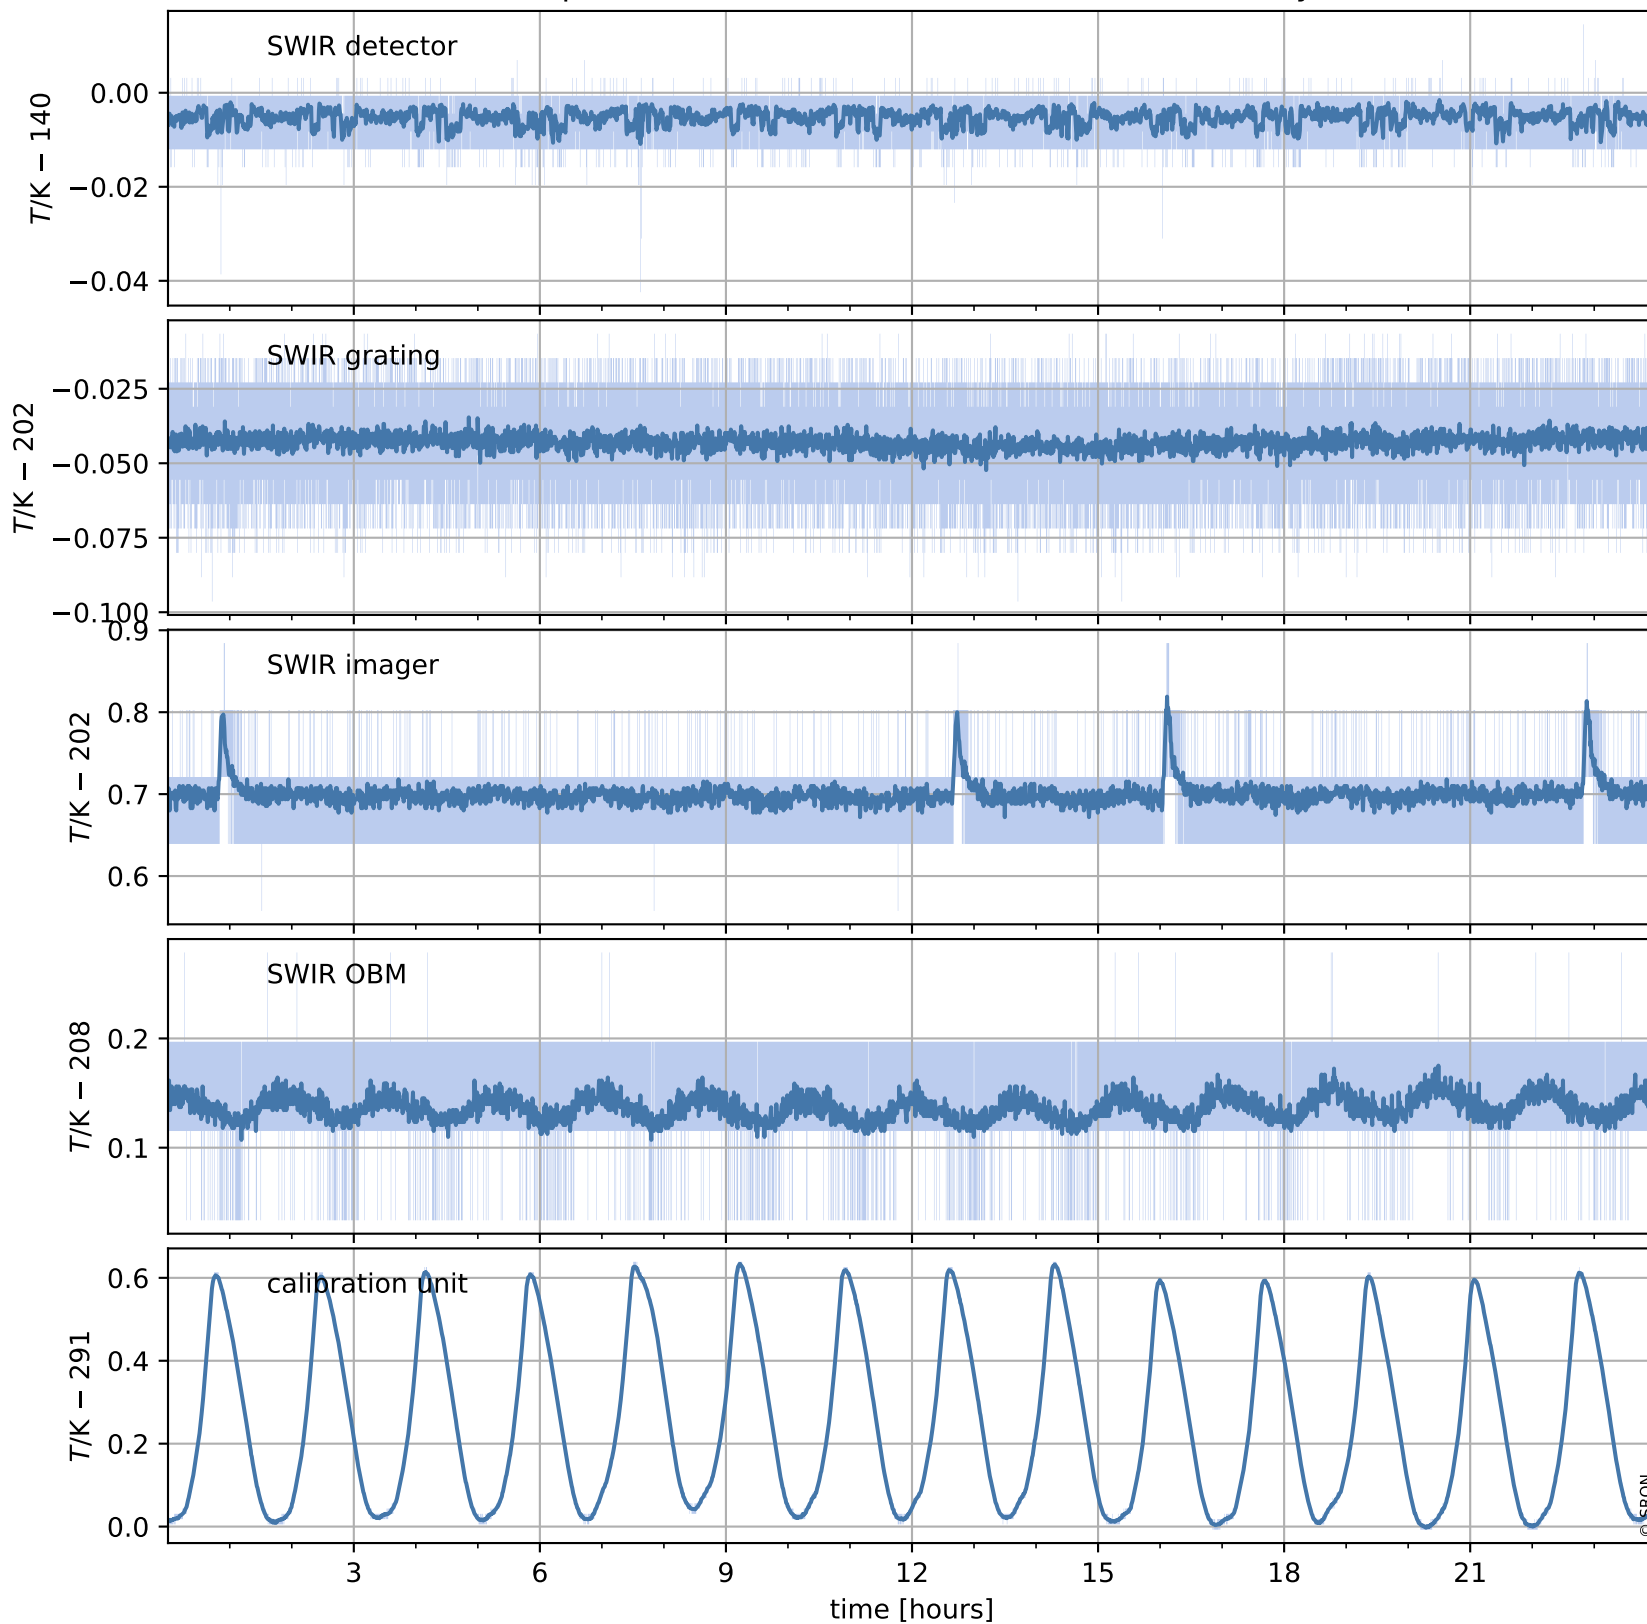

# Tropomi SWIR housekeeping data

orbits : [19361, 19374]  
coverage : 2021-07-09 / 2021-07-10  
created : 2023-08-21T09:14:59

## Temperature of sensors relevant for SWIR (one day)

## Temperature of sensors relevant for SWIR (last month)