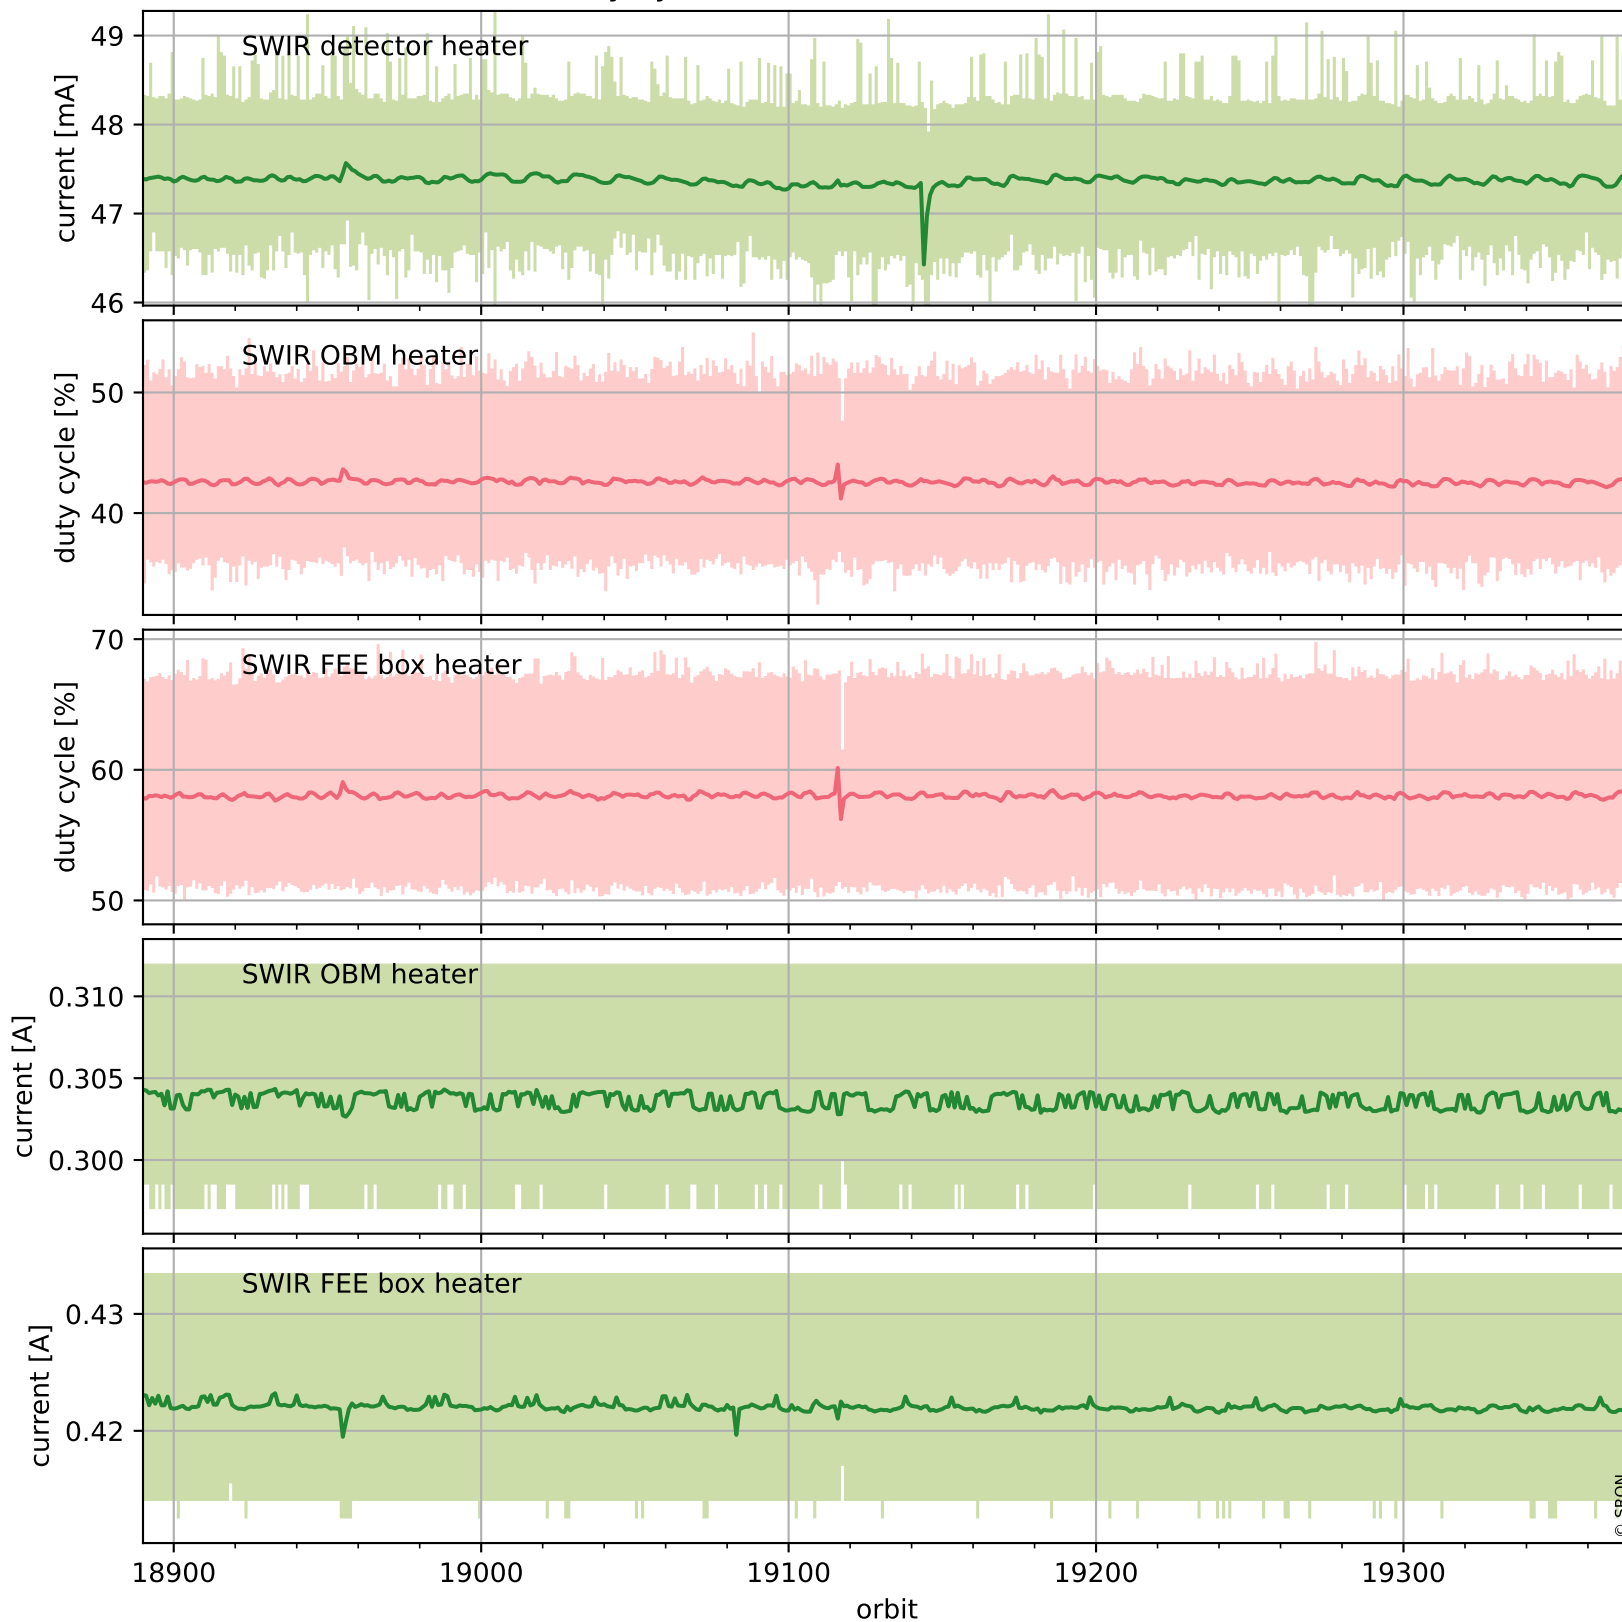

Tropomi SWIR housekeeping data

orbits : [18890, 19374]
coverage : 2021-06-05 / 2021-07-10
created : 2023-08-21T09:15:00

Current and duty cycle of 3 heaters relevant for SWIR (last month)