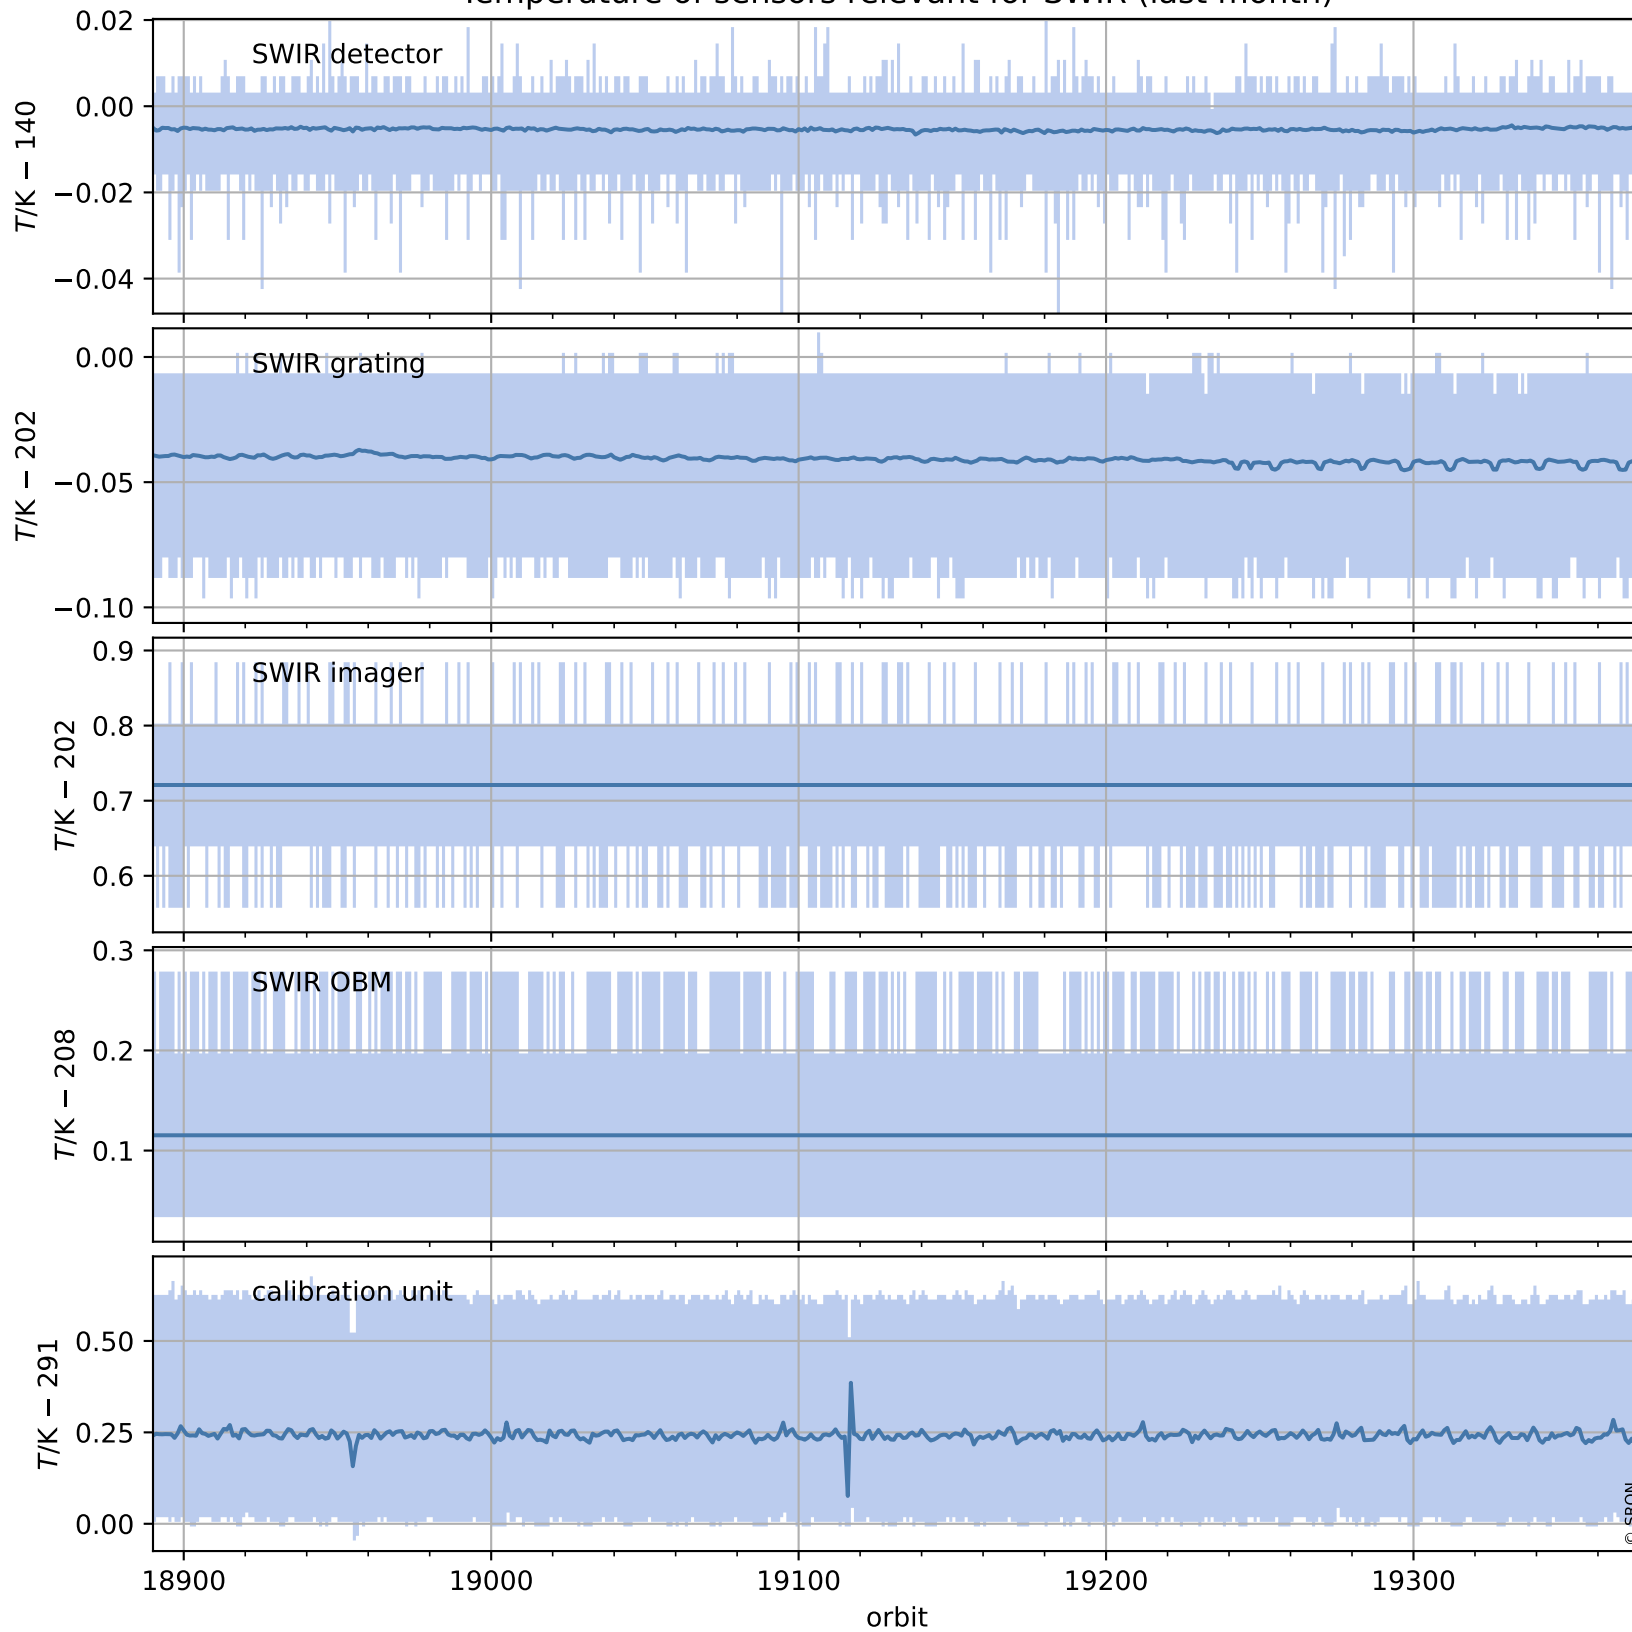

# Tropomi SWIR housekeeping data

orbits : [19361, 19374]  
coverage : 2021-07-09 / 2021-07-10  
created : 2023-08-21T09:14:59

## Temperature of sensors relevant for SWIR (one day)

# Tropomi SWIR housekeeping data

orbits : [18890, 19374]  
coverage : 2021-06-05 / 2021-07-10  
created : 2023-08-21T09:14:59

## Temperature of sensors relevant for SWIR (last month)