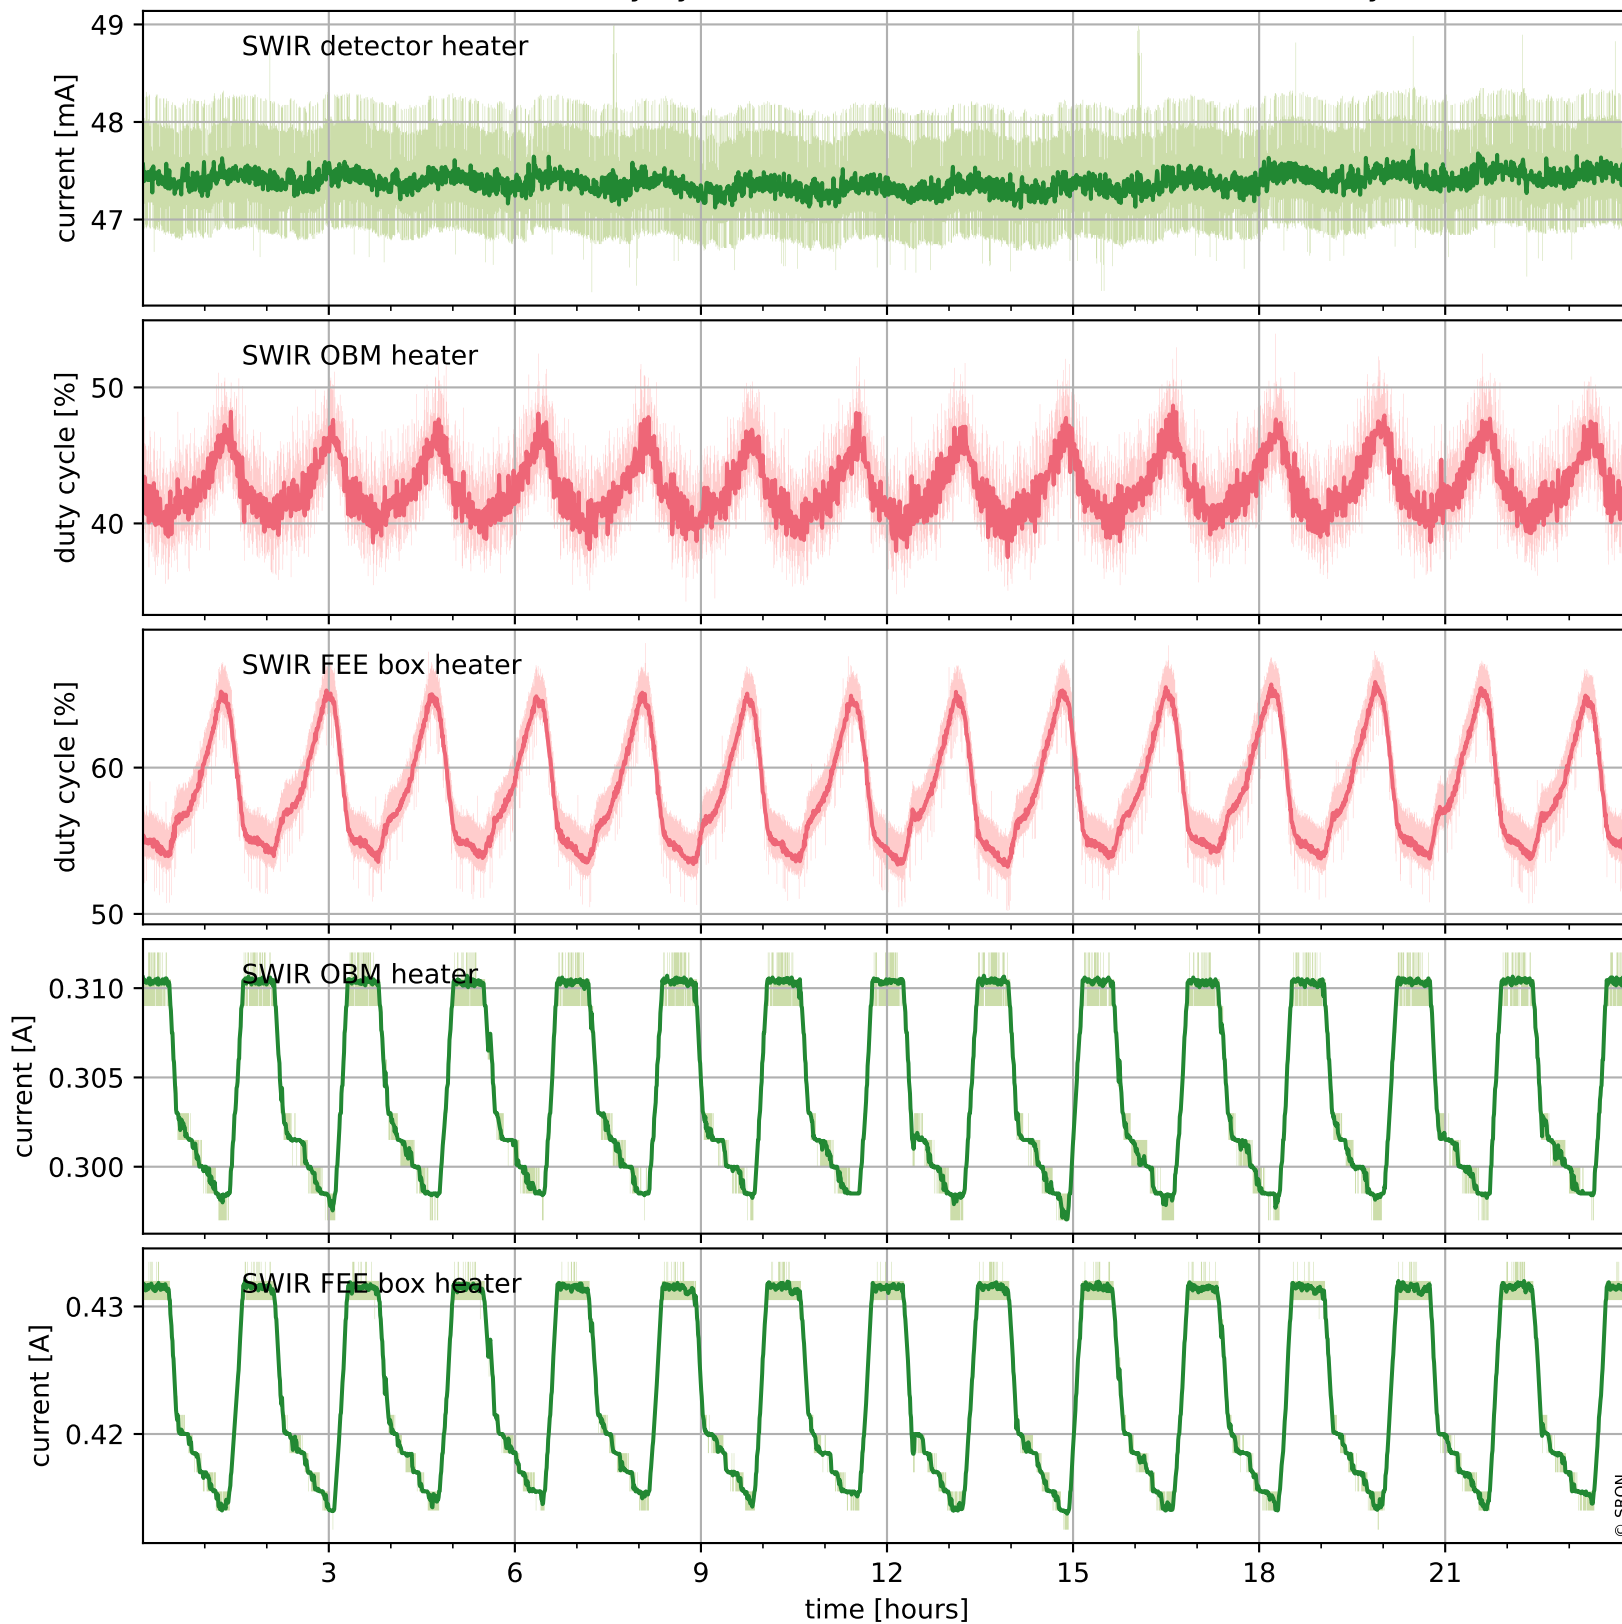

Tropomi SWIR housekeeping data

orbits : [19361, 19374]
coverage : 2021-07-09 / 2021-07-10
created : 2023-08-21T09:15:00

Current and duty cycle of 3 heaters relevant for SWIR (one day)