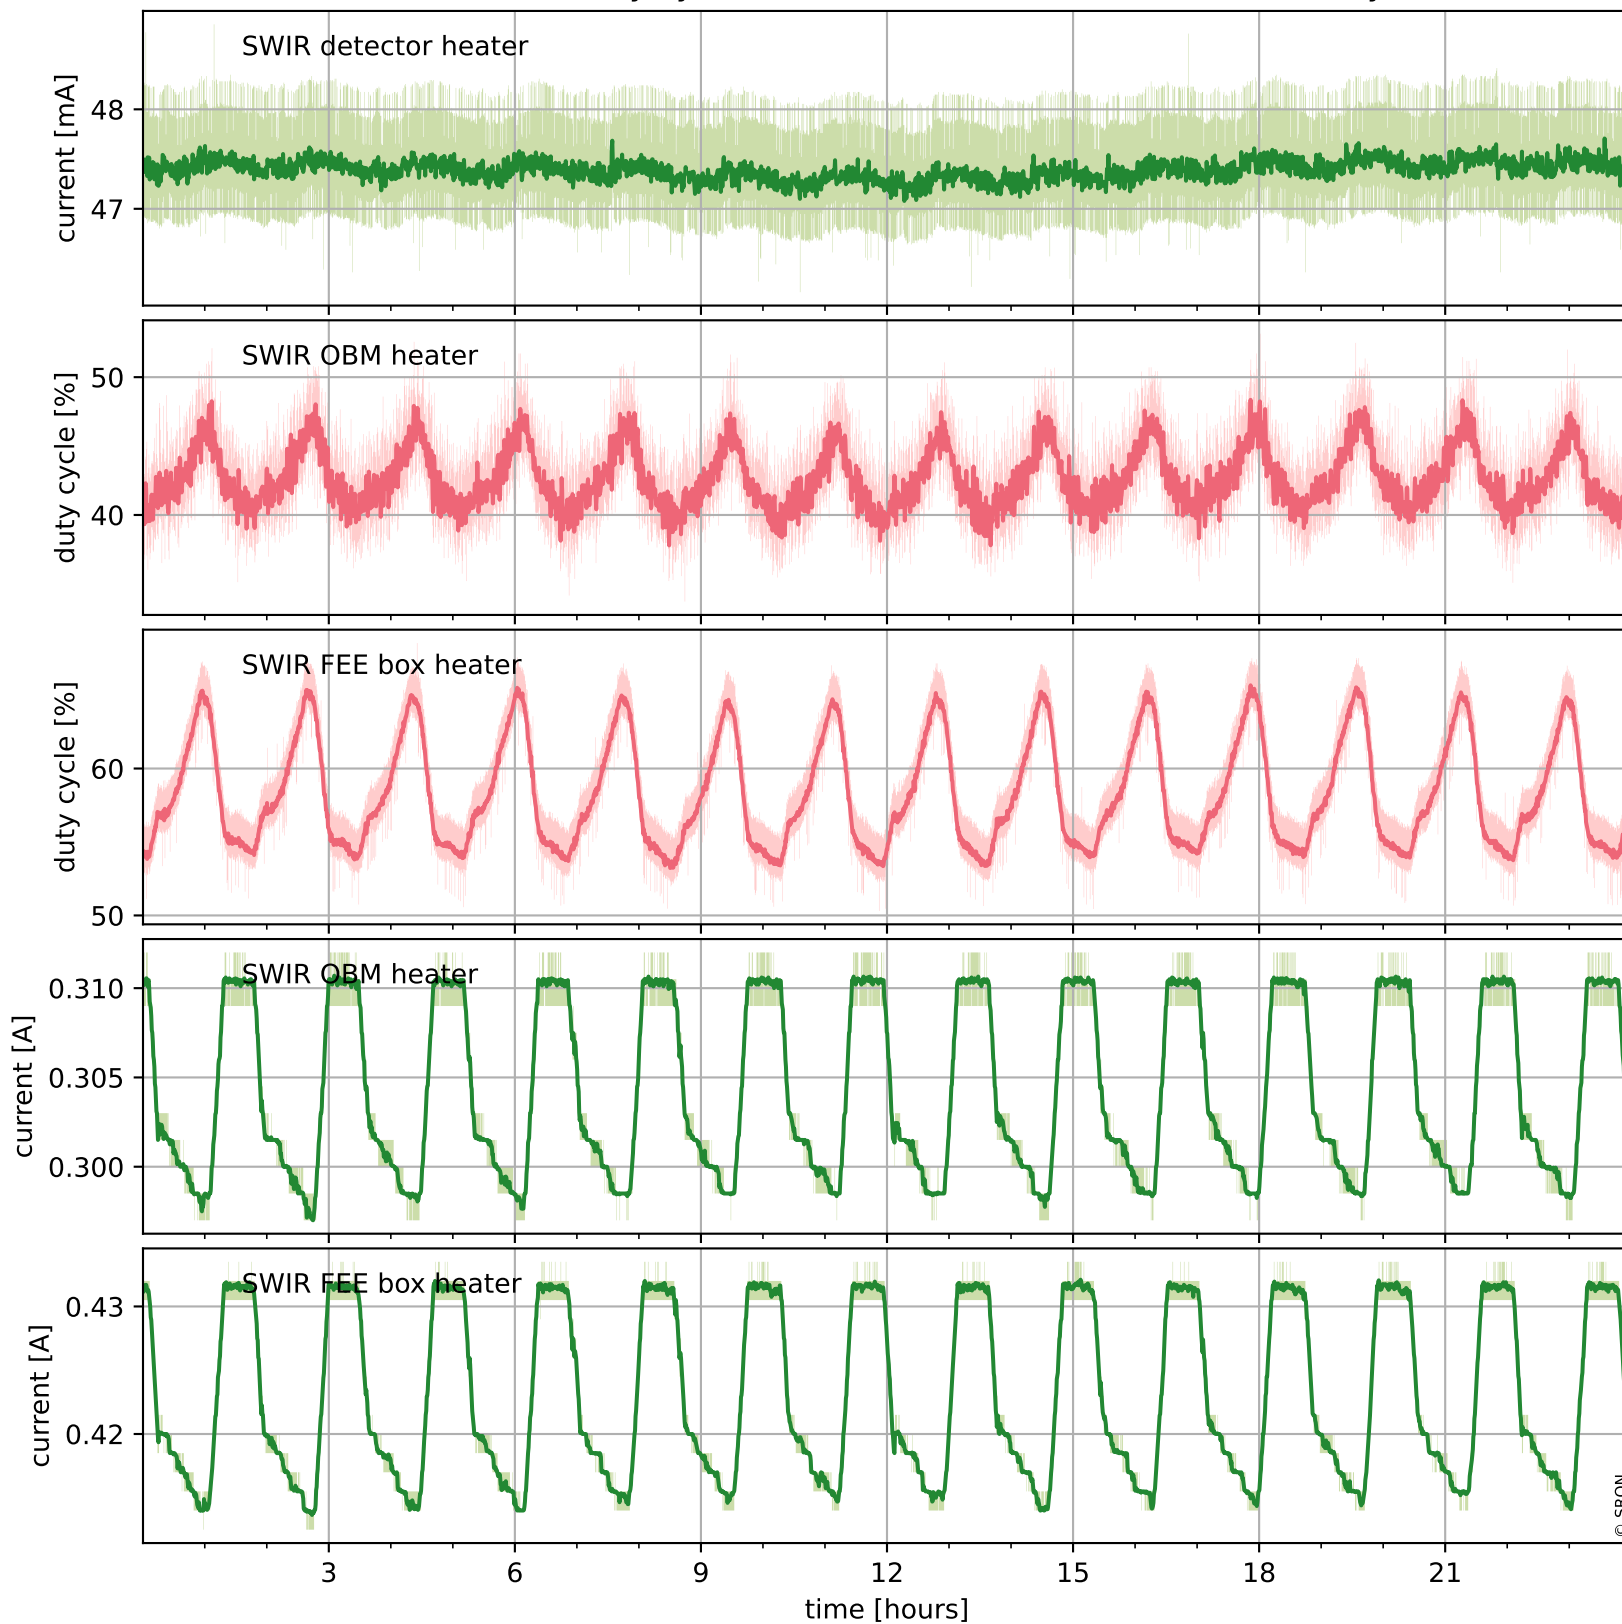

Tropomi SWIR housekeeping data

orbits : [19375, 19388]
coverage : 2021-07-10 / 2021-07-11
created : 2023-08-21T09:15:02

Current and duty cycle of 3 heaters relevant for SWIR (one day)