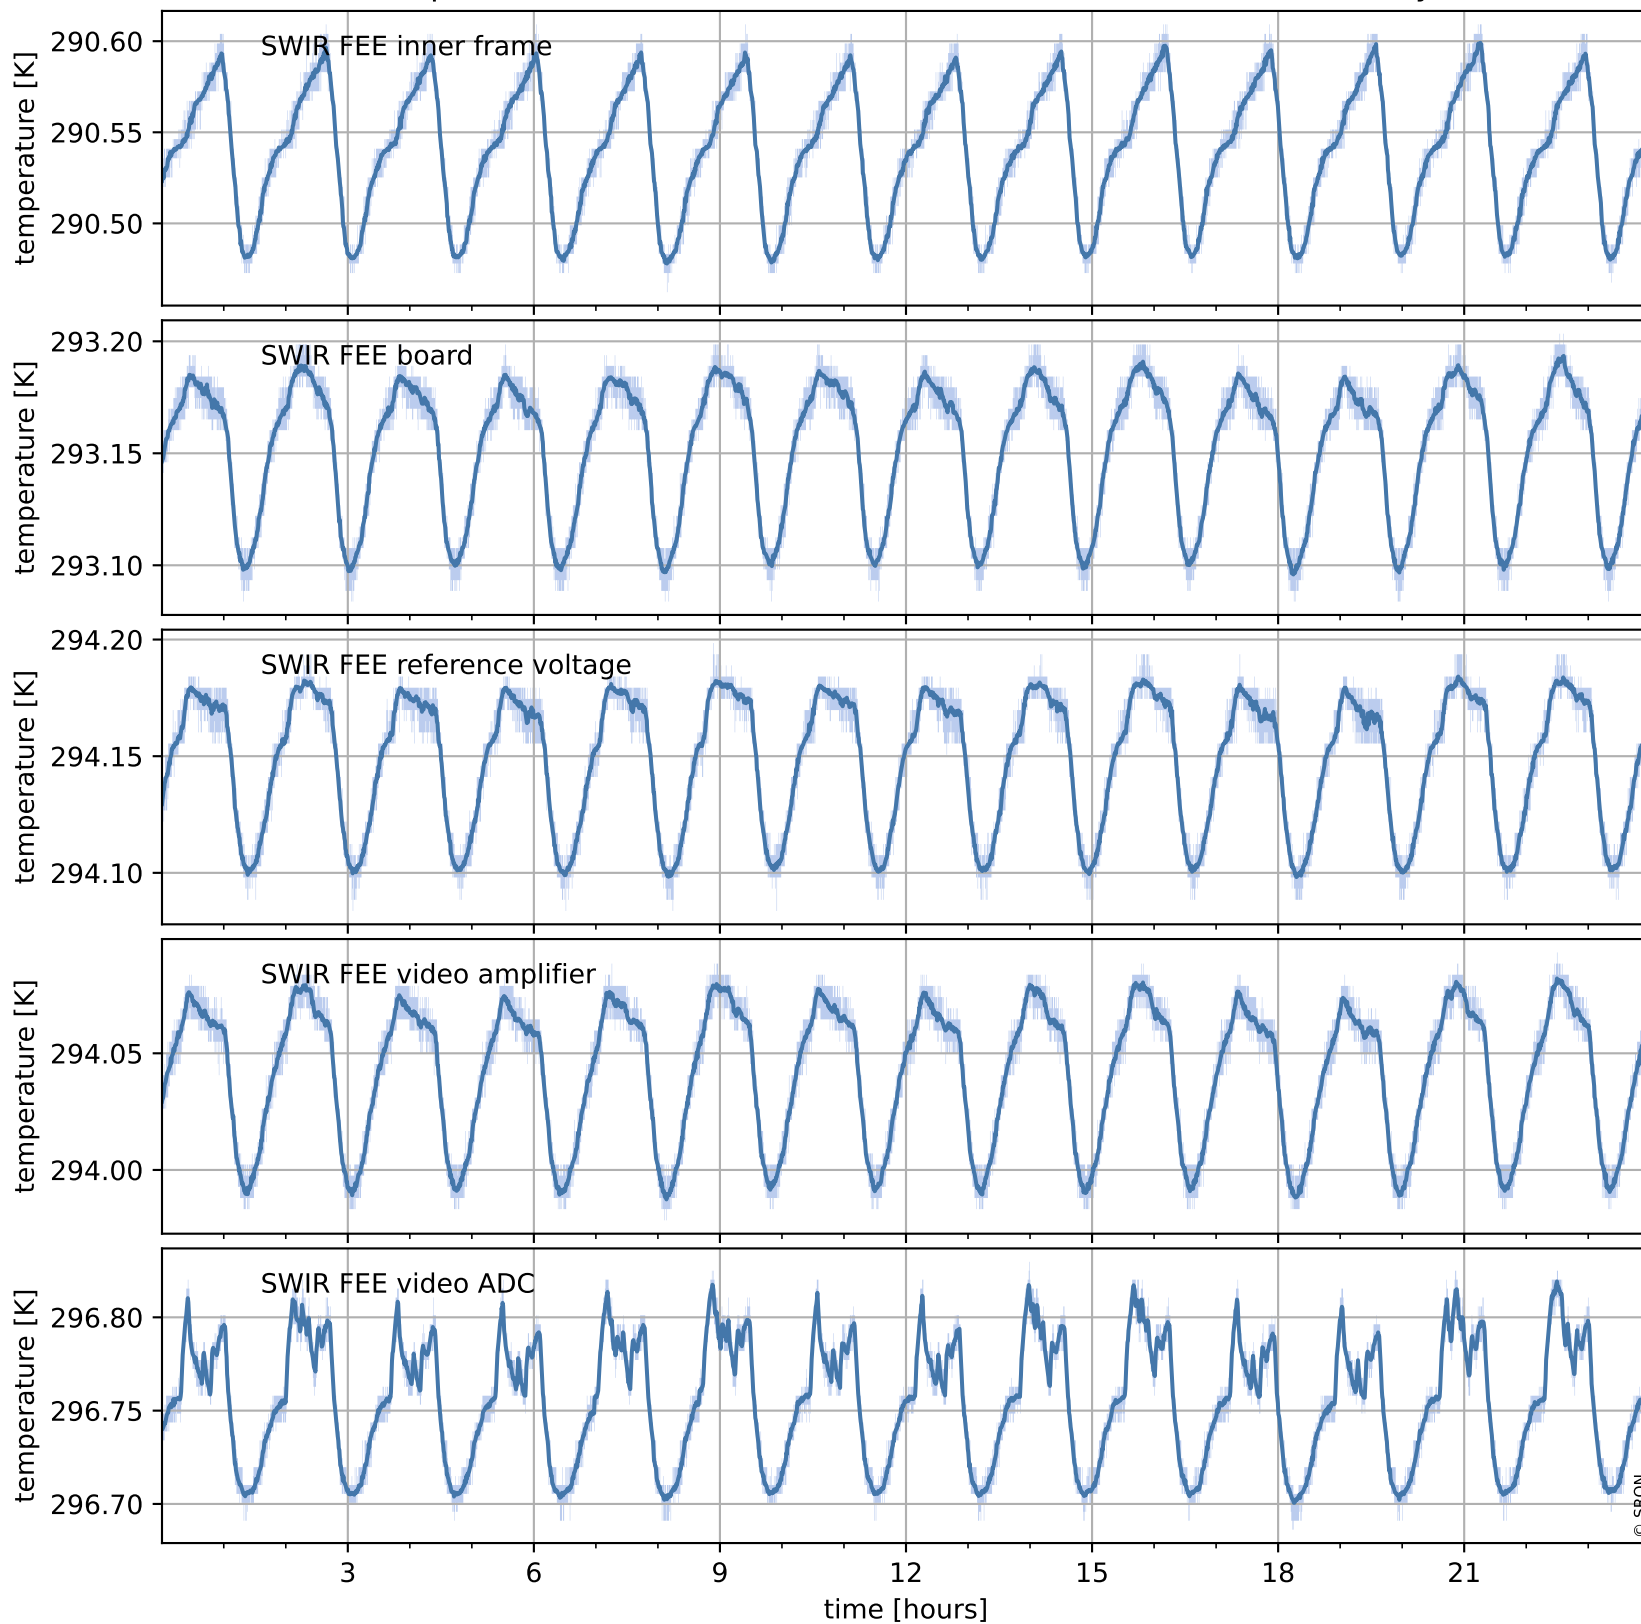

Tropomi SWIR housekeeping data

orbits : [19375, 19388]
coverage : 2021-07-10 / 2021-07-11
created : 2023-08-21T09:15:03

Temperature of sensors at the SWIR front-end electronics (one day)