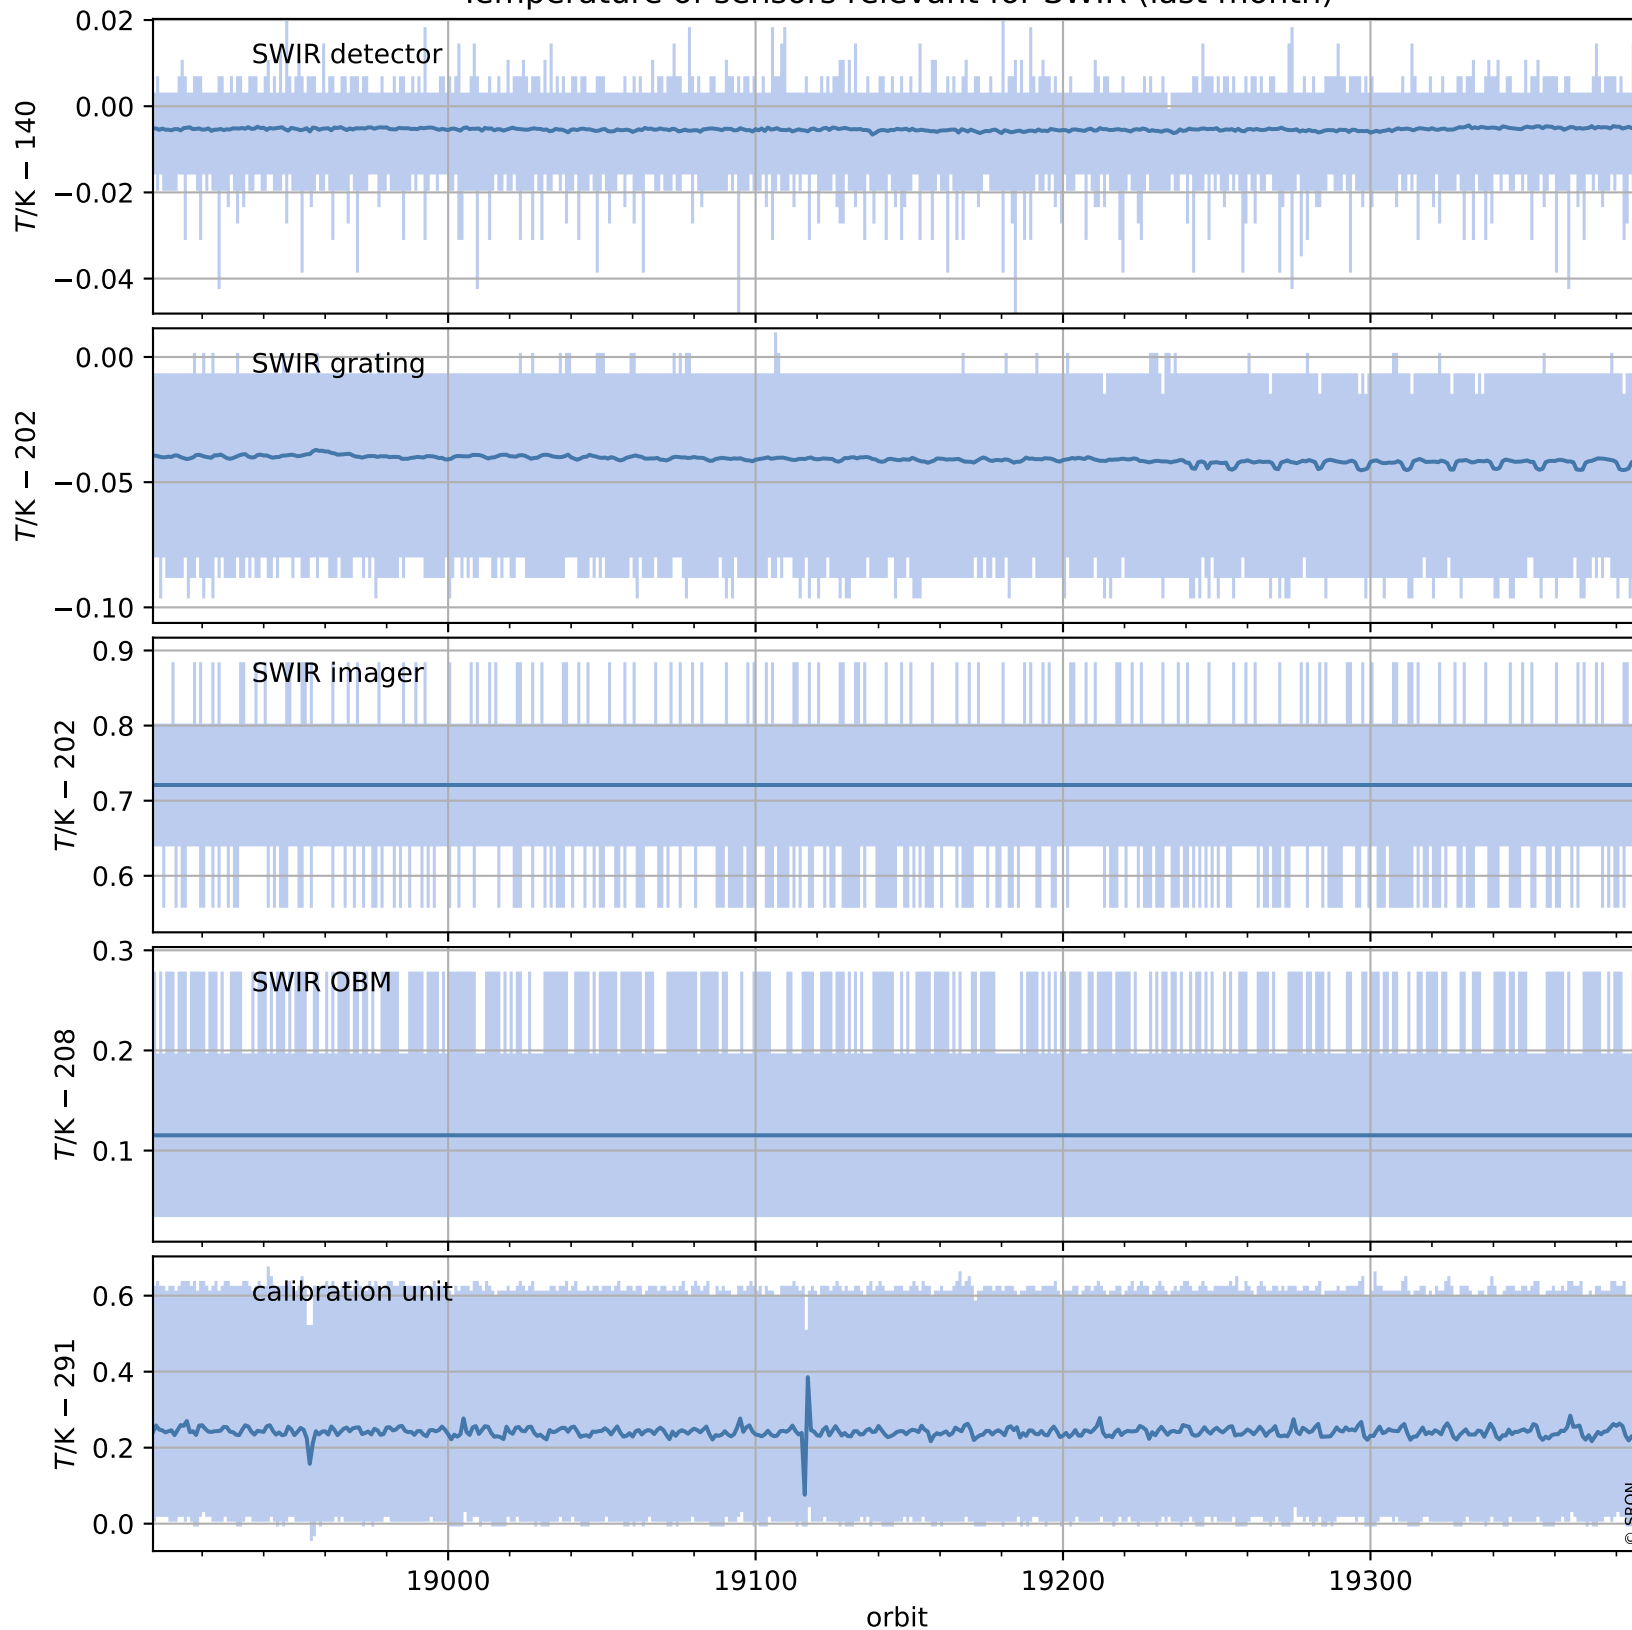

# Tropomi SWIR housekeeping data

orbits : [19375, 19388]  
coverage : 2021-07-10 / 2021-07-11  
created : 2023-08-21T09:15:01

## Temperature of sensors relevant for SWIR (one day)

# Tropomi SWIR housekeeping data

orbits : [18904, 19388]  
coverage : 2021-06-06 / 2021-07-11  
created : 2023-08-21T09:15:02

## Temperature of sensors relevant for SWIR (last month)