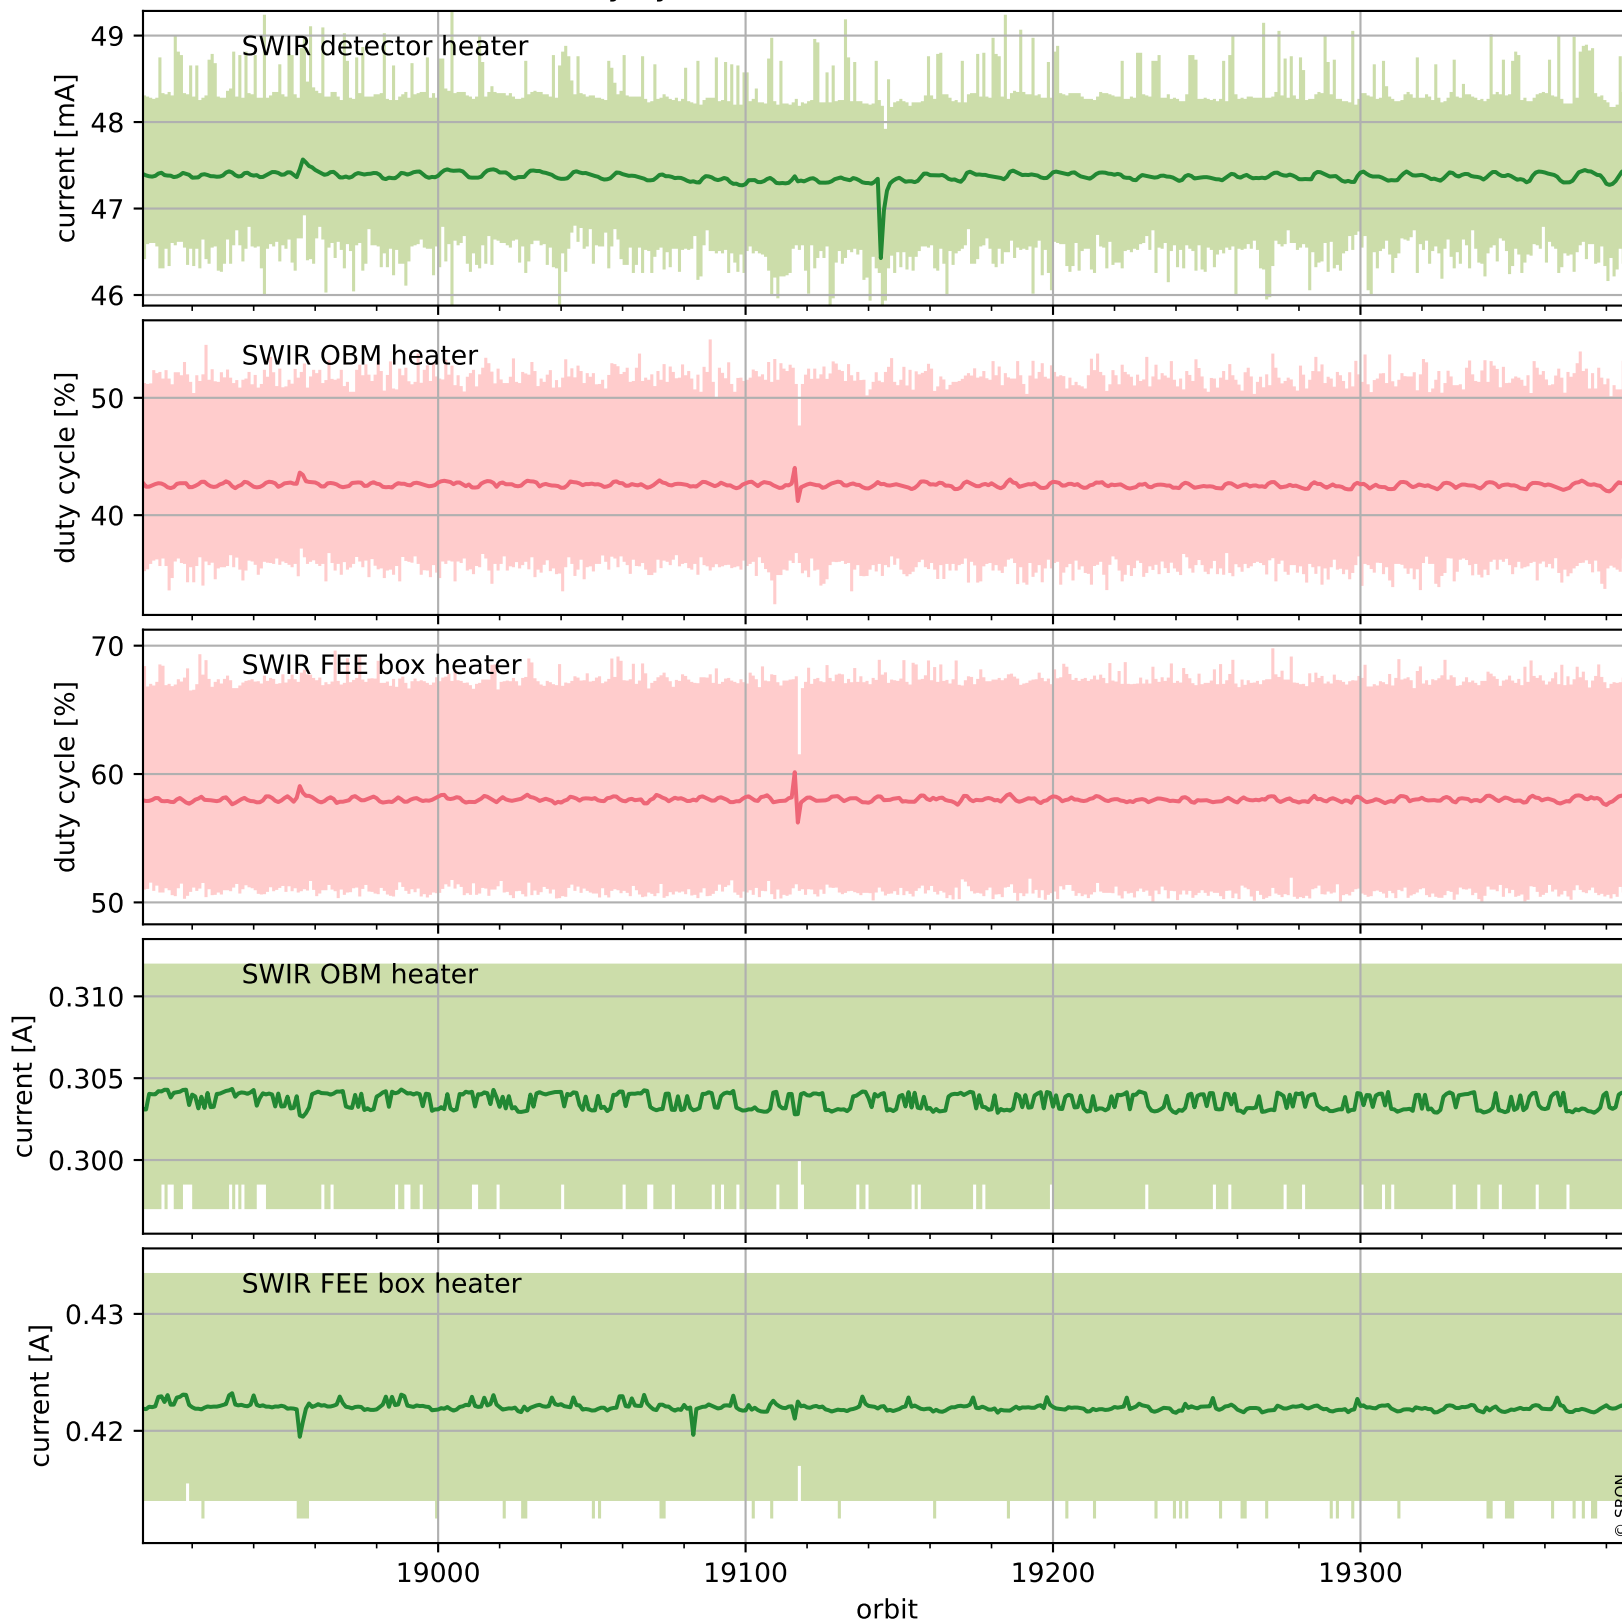

Tropomi SWIR housekeeping data

orbits : [18904, 19388]
coverage : 2021-06-06 / 2021-07-11
created : 2023-08-21T09:15:02

Current and duty cycle of 3 heaters relevant for SWIR (last month)