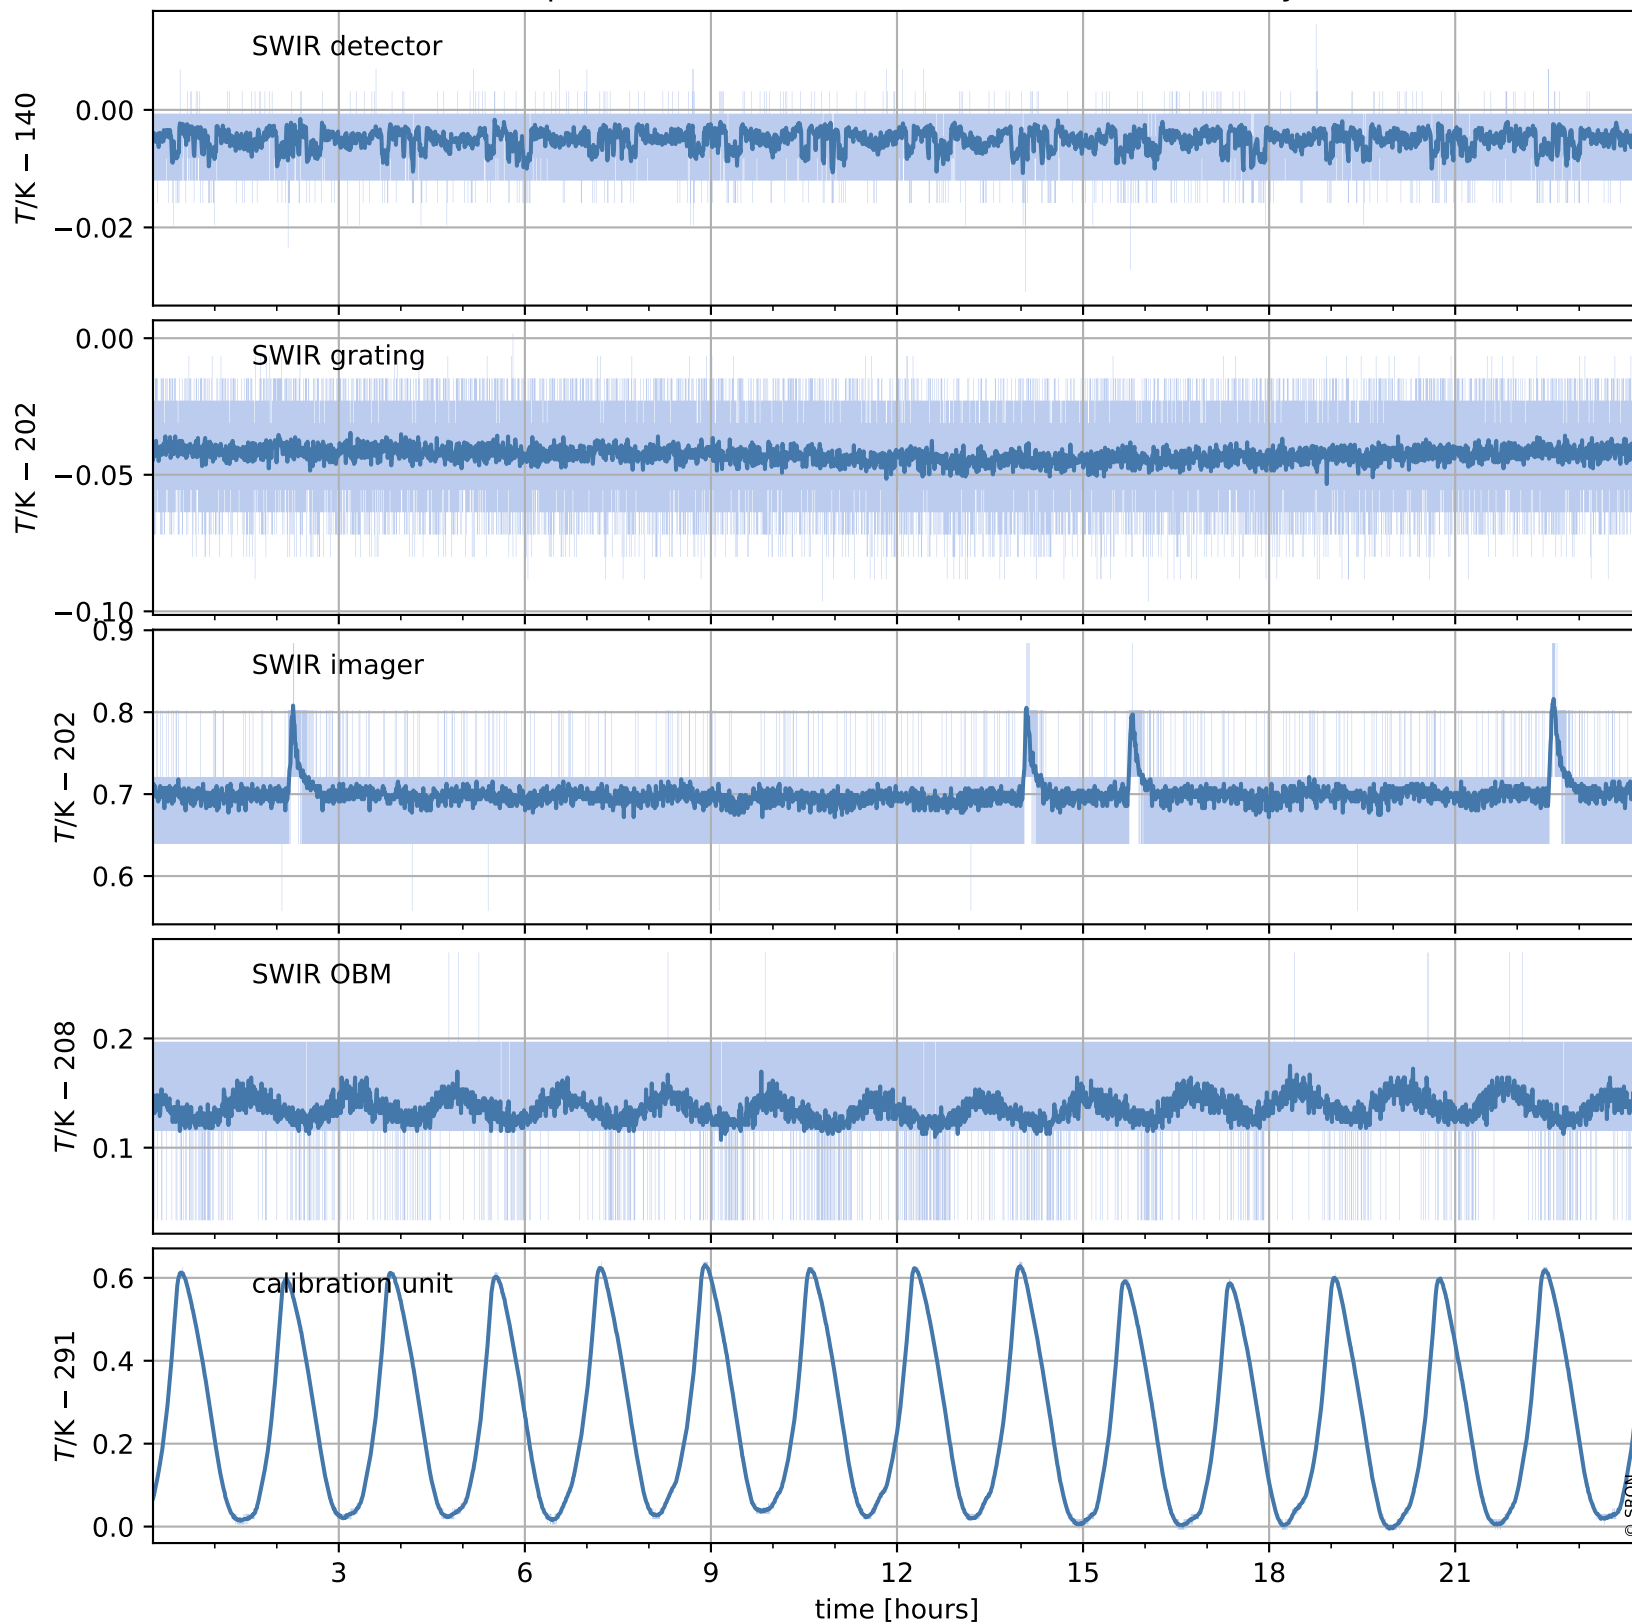

# Tropomi SWIR housekeeping data

orbits : [19375, 19388]  
coverage : 2021-07-10 / 2021-07-11  
created : 2023-08-21T09:15:01

## Temperature of sensors relevant for SWIR (one day)

## Temperature of sensors relevant for SWIR (last month)